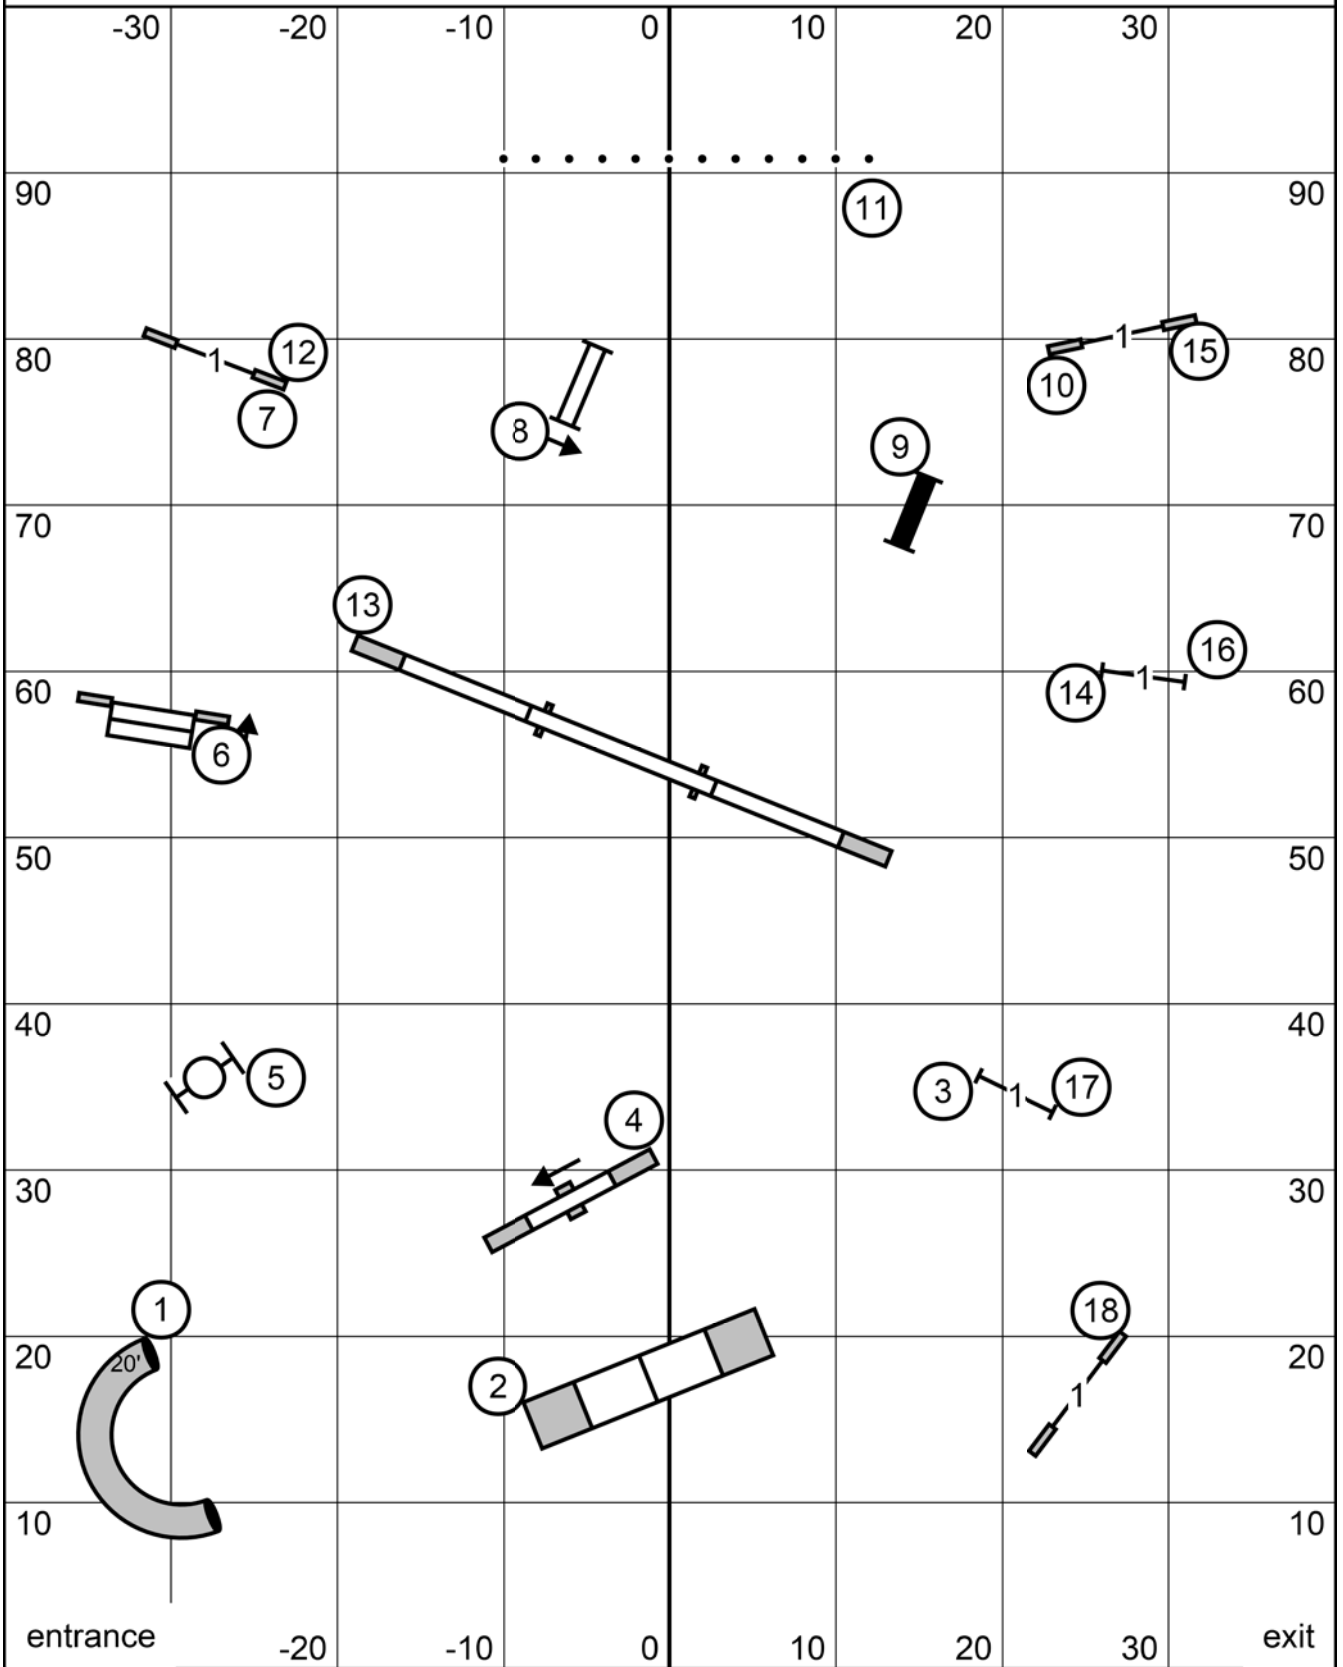

Saturday Excellent/Master STD

Excellent/Master STD
June 6, 2026

Next dog in after
Dogwalk# 13

Mound City Obedience Training Club
Judge: Brian Brane