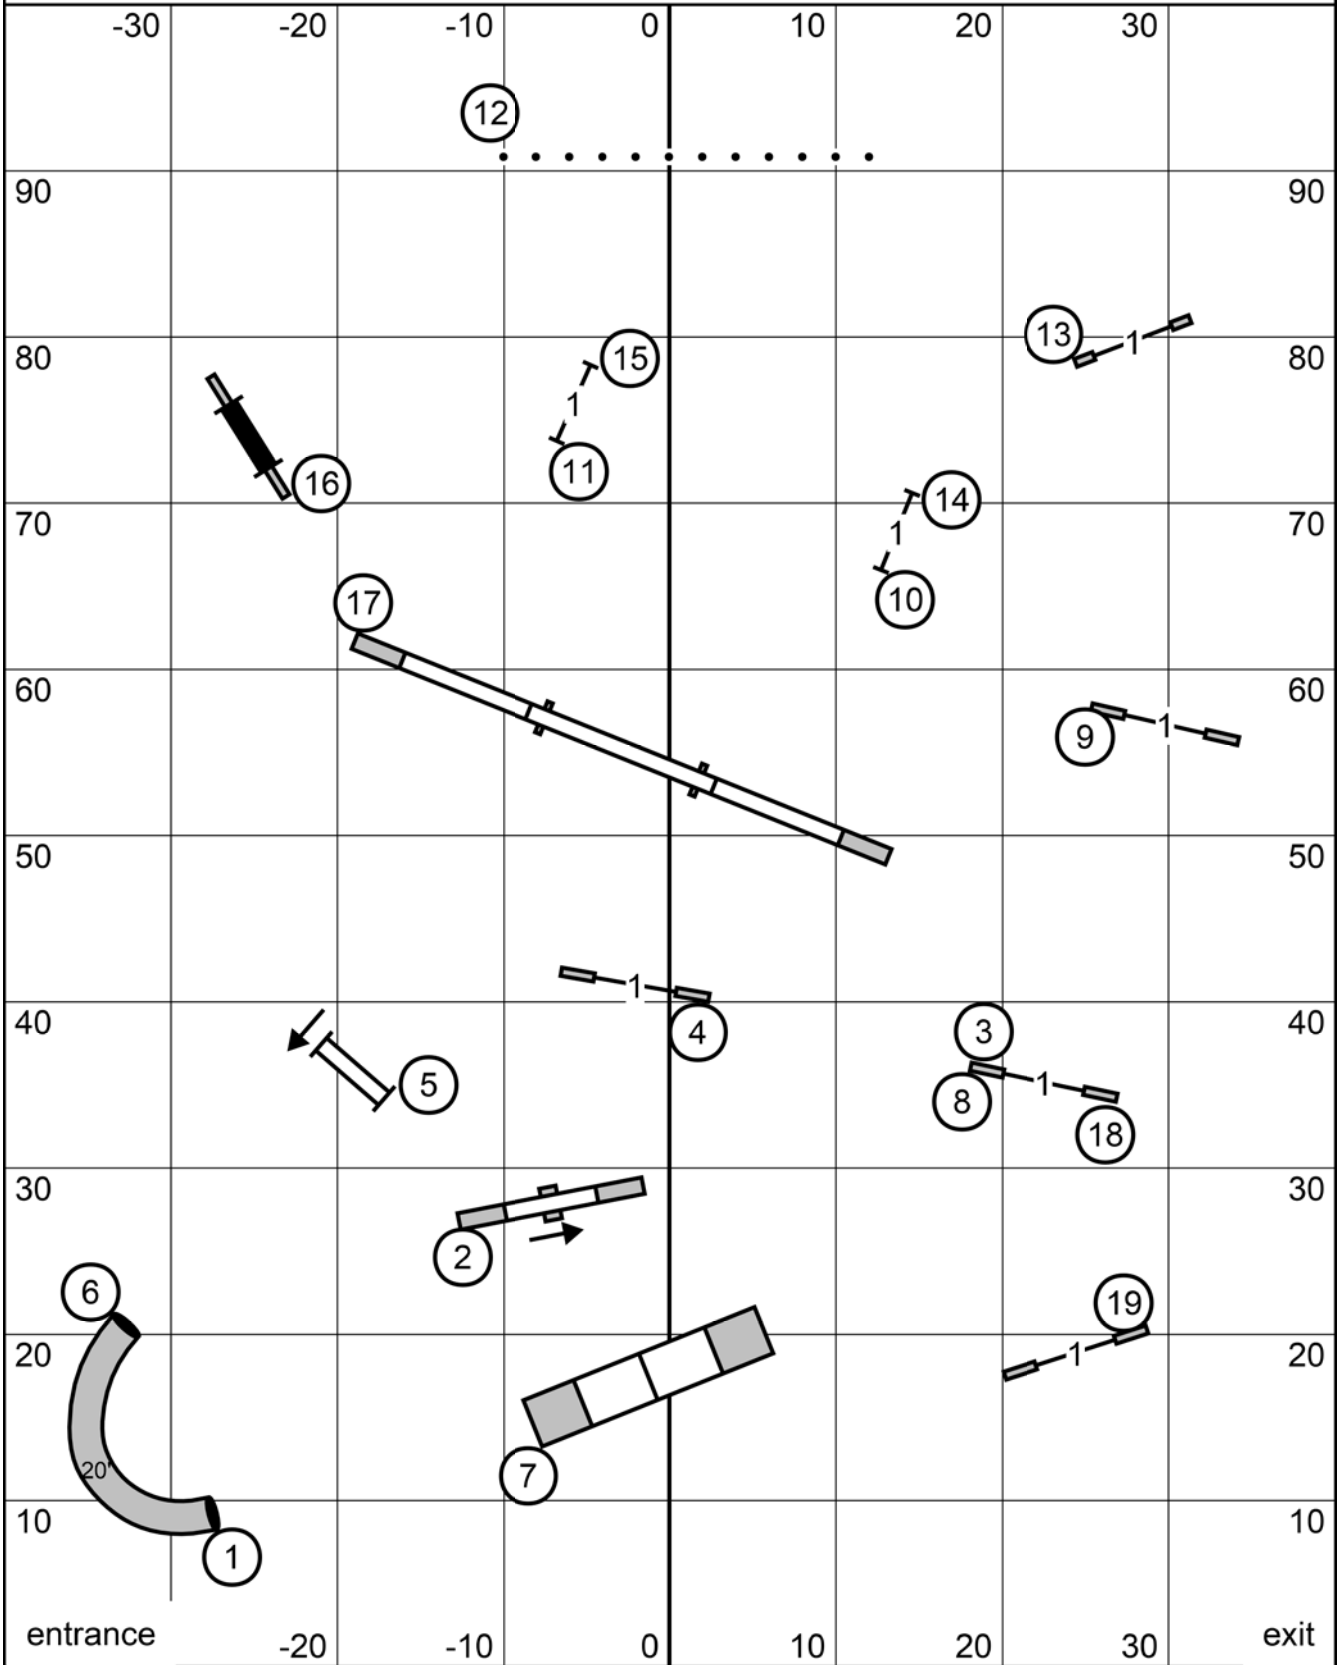

# Saturday FAST

Novice (solid lines):  
5-10 or 10-5 in flow  
plus 15 points to qualify

Open (solid lines):  
5-8 or 8-5 in flow  
plus 22 points to qualify

E/M after dog takes 5  
Handler can move up

start is  
bi-directional

Send E/M (dotted lines):  
5-8-2 in flow  
plus 25 points to qualify

FAST  
June 6, 2026

Mound City Obedience Training Club  
Judge: Brian Brane

# Saturday Premier STD

Premier STD  
June 6, 2026

Next dog in after  
Weaves #12

Mound City Obedience Training Club  
Judge: Brian Brane