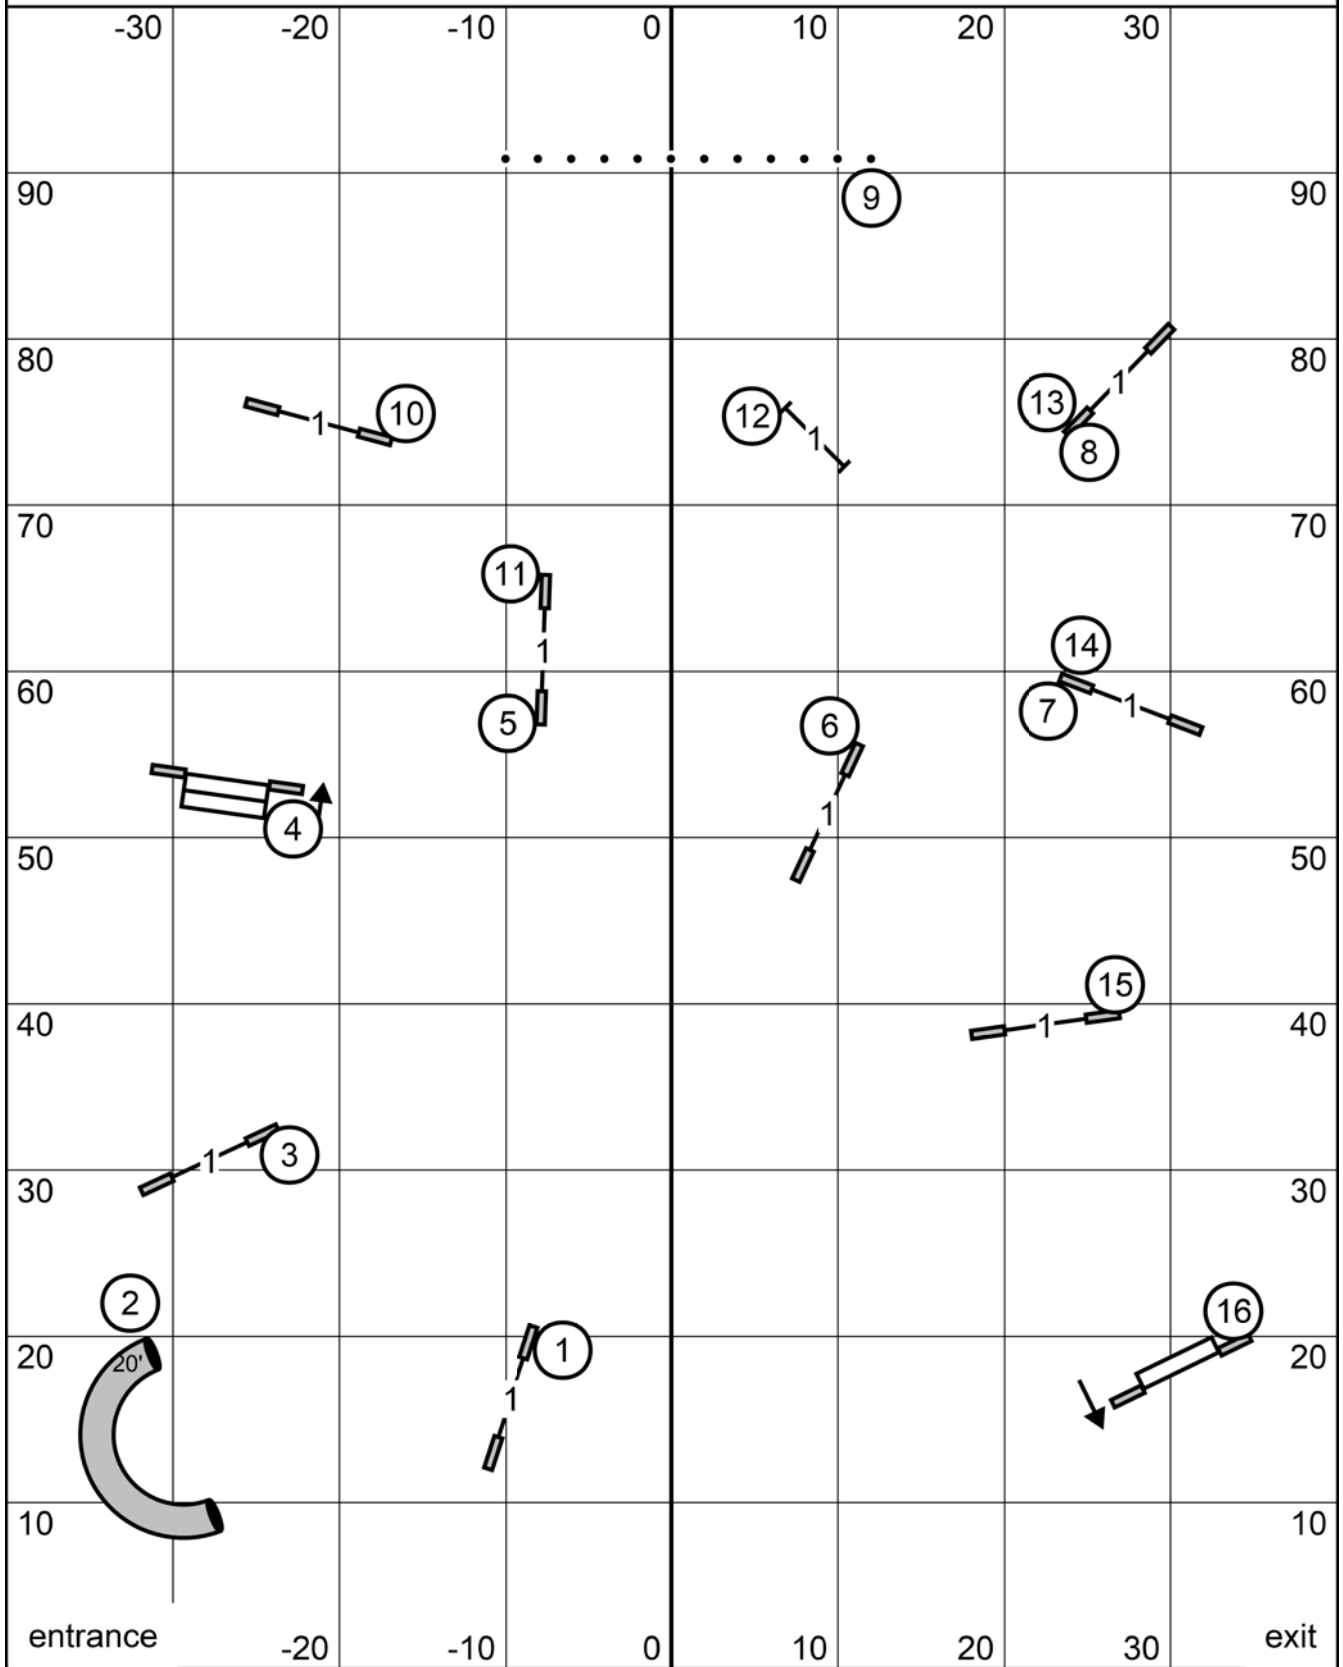

Saturday Open JWW

Open JWW
June 6, 2026

Next dog in after
Weaves #9

Mound City Obedience Training Club
Judge: Brian Brane