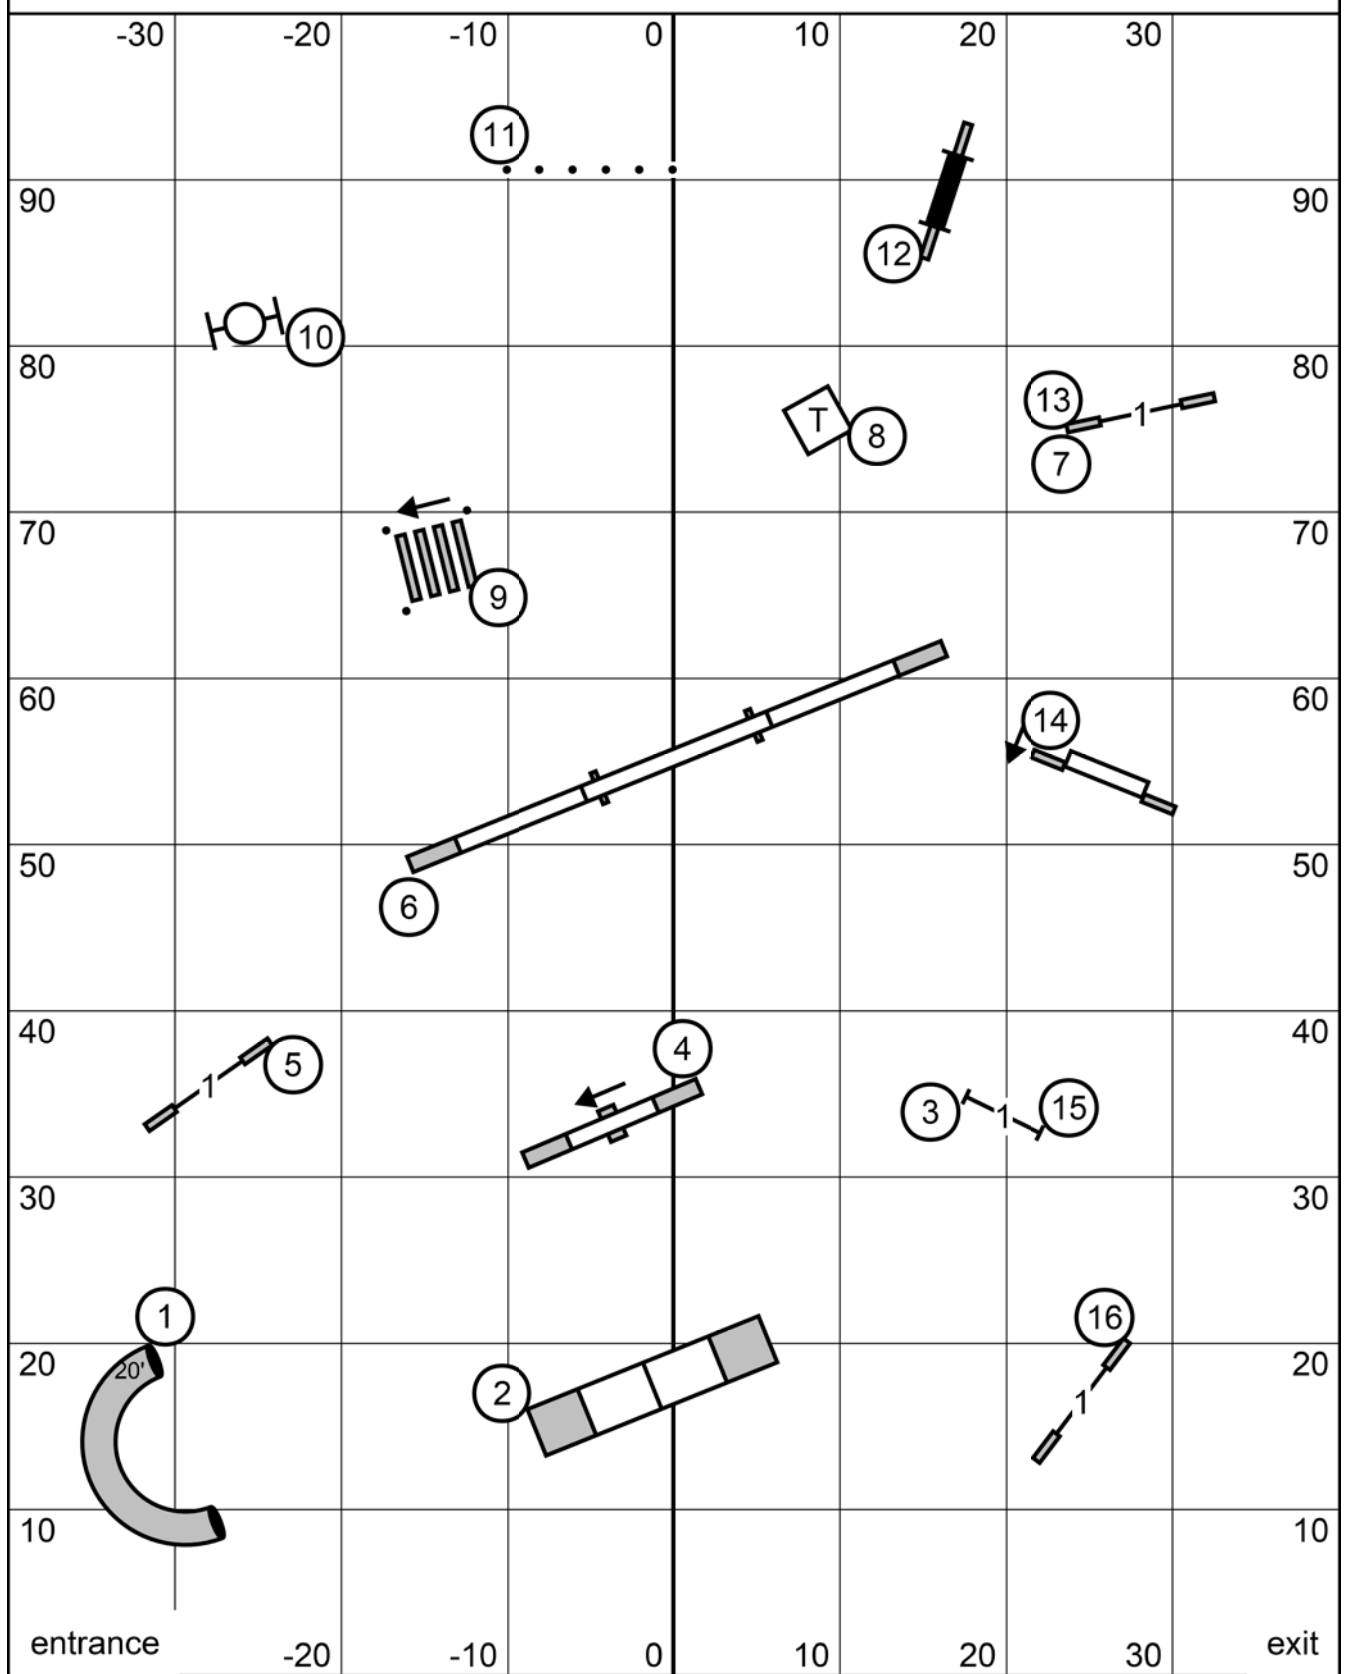

Saturday Novice STD

Novice STD
June 6, 2026

Next dog in after
Broadjump #9

Mound City Obedience Training Club
Judge: Brian Brane