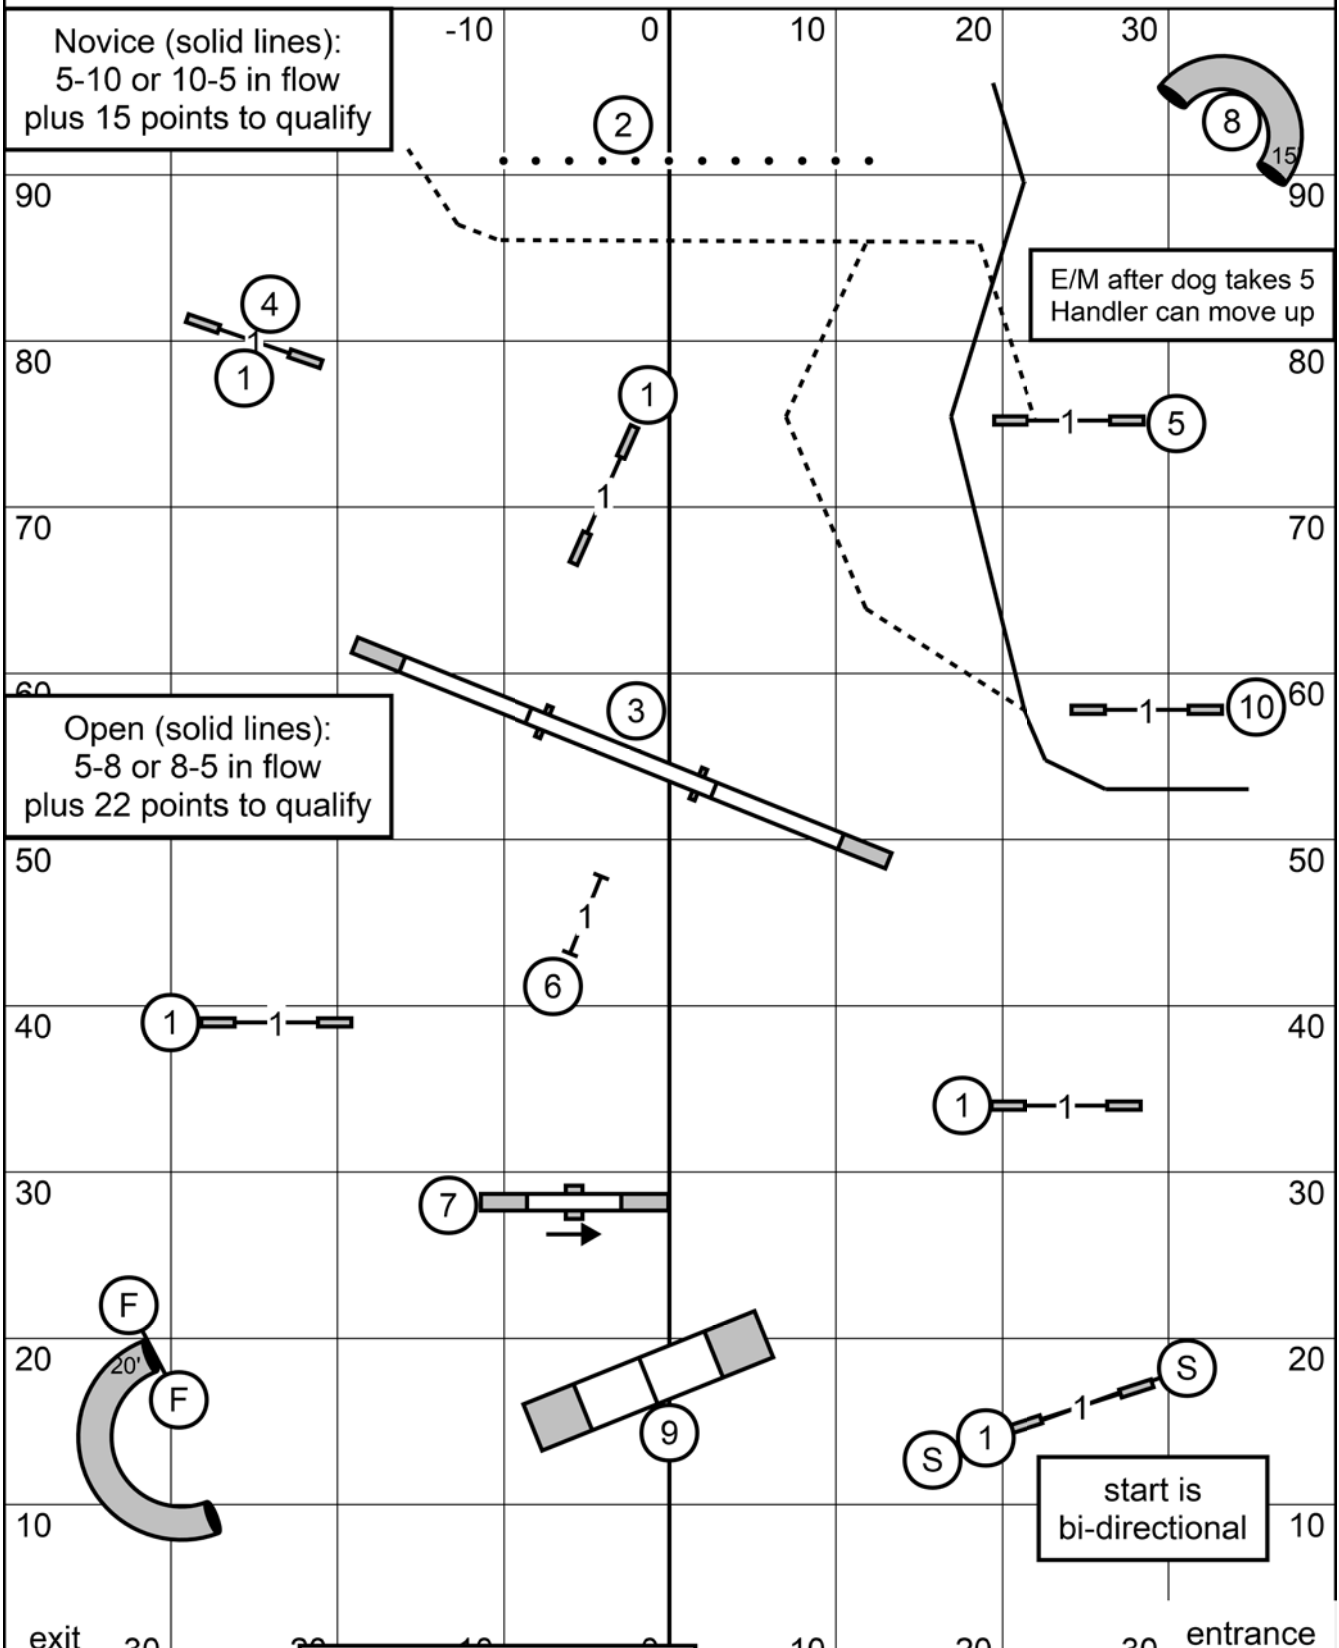

# Saturday FAST

Novice (solid lines):  
5-10 or 10-5 in flow  
plus 15 points to qualify

Open (solid lines):  
5-8 or 8-5 in flow  
plus 22 points to qualify

E/M after dog takes 5  
Handler can move up

start is  
bi-directional

Send E/M (dotted lines):  
5-8-2 in flow  
plus 25 points to qualify

FAST  
June 6, 2026

Mound City Obedience Training Club  
Judge: Brian Brane