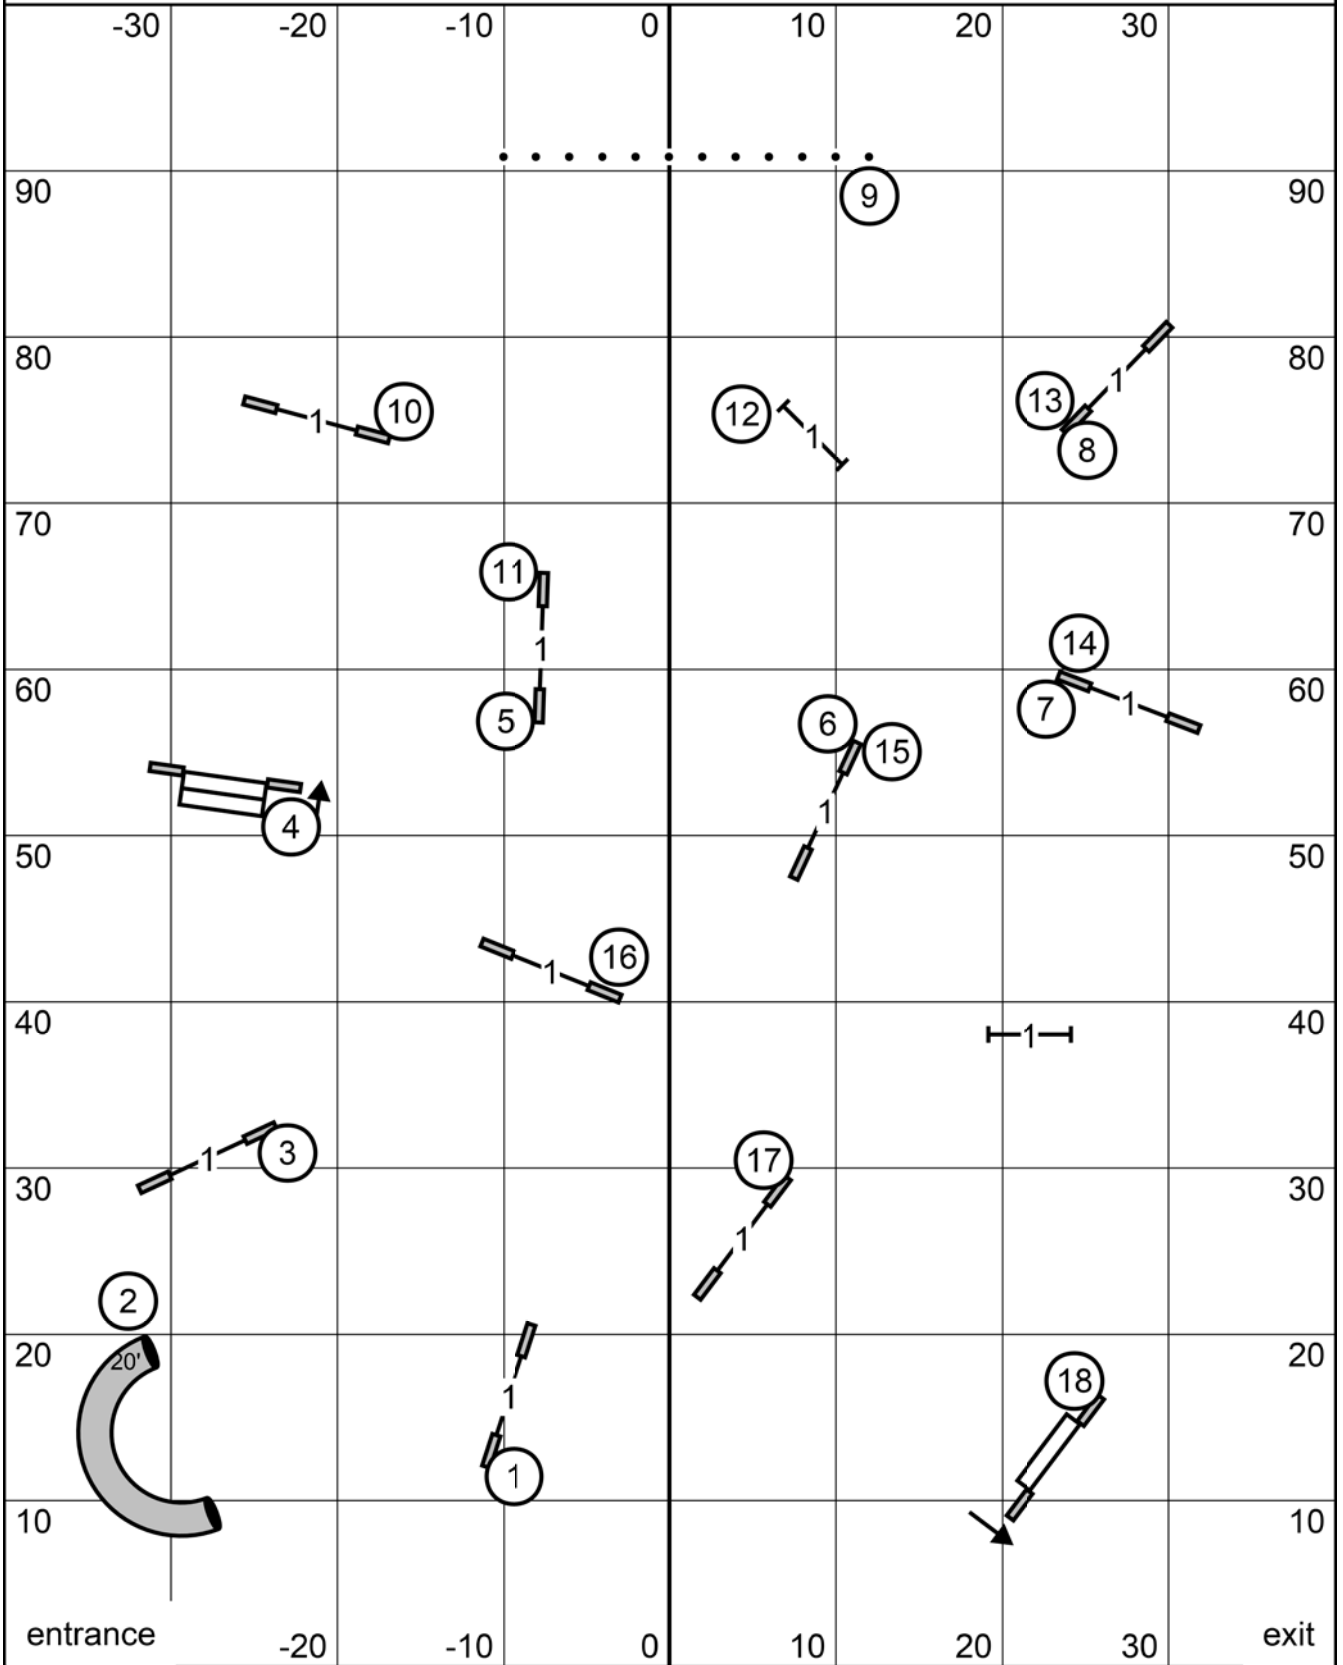

Saturday Ex/Master JWW

Ex/Master JWW
June 6, 2026

Next dog in after
Jump #17

Mound City Obedience Training Club
Judge: Brian Brane