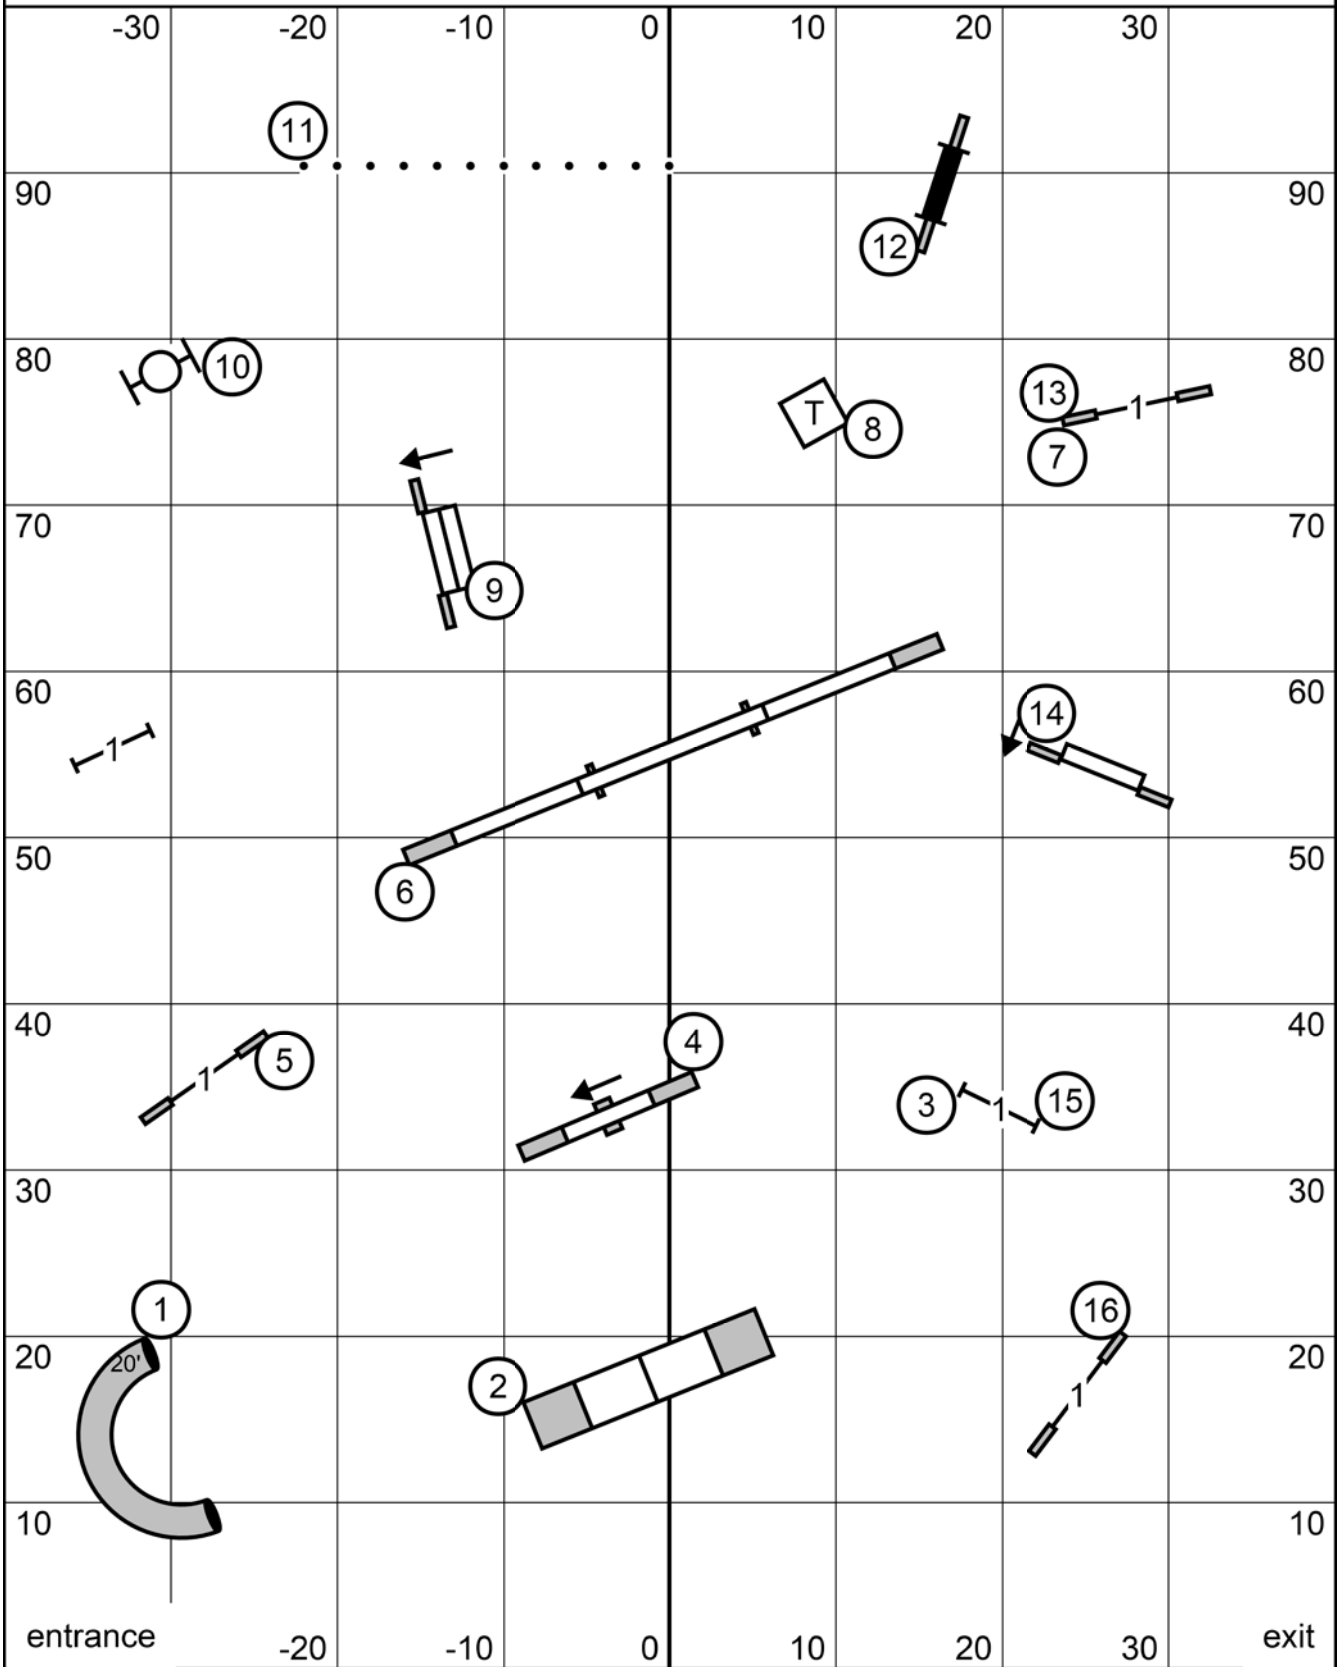

Saturday Open STD

Open STD
June 6, 2026

Next dog in after
Triple #9

Mound City Obedience Training Club
Judge: Brian Brane