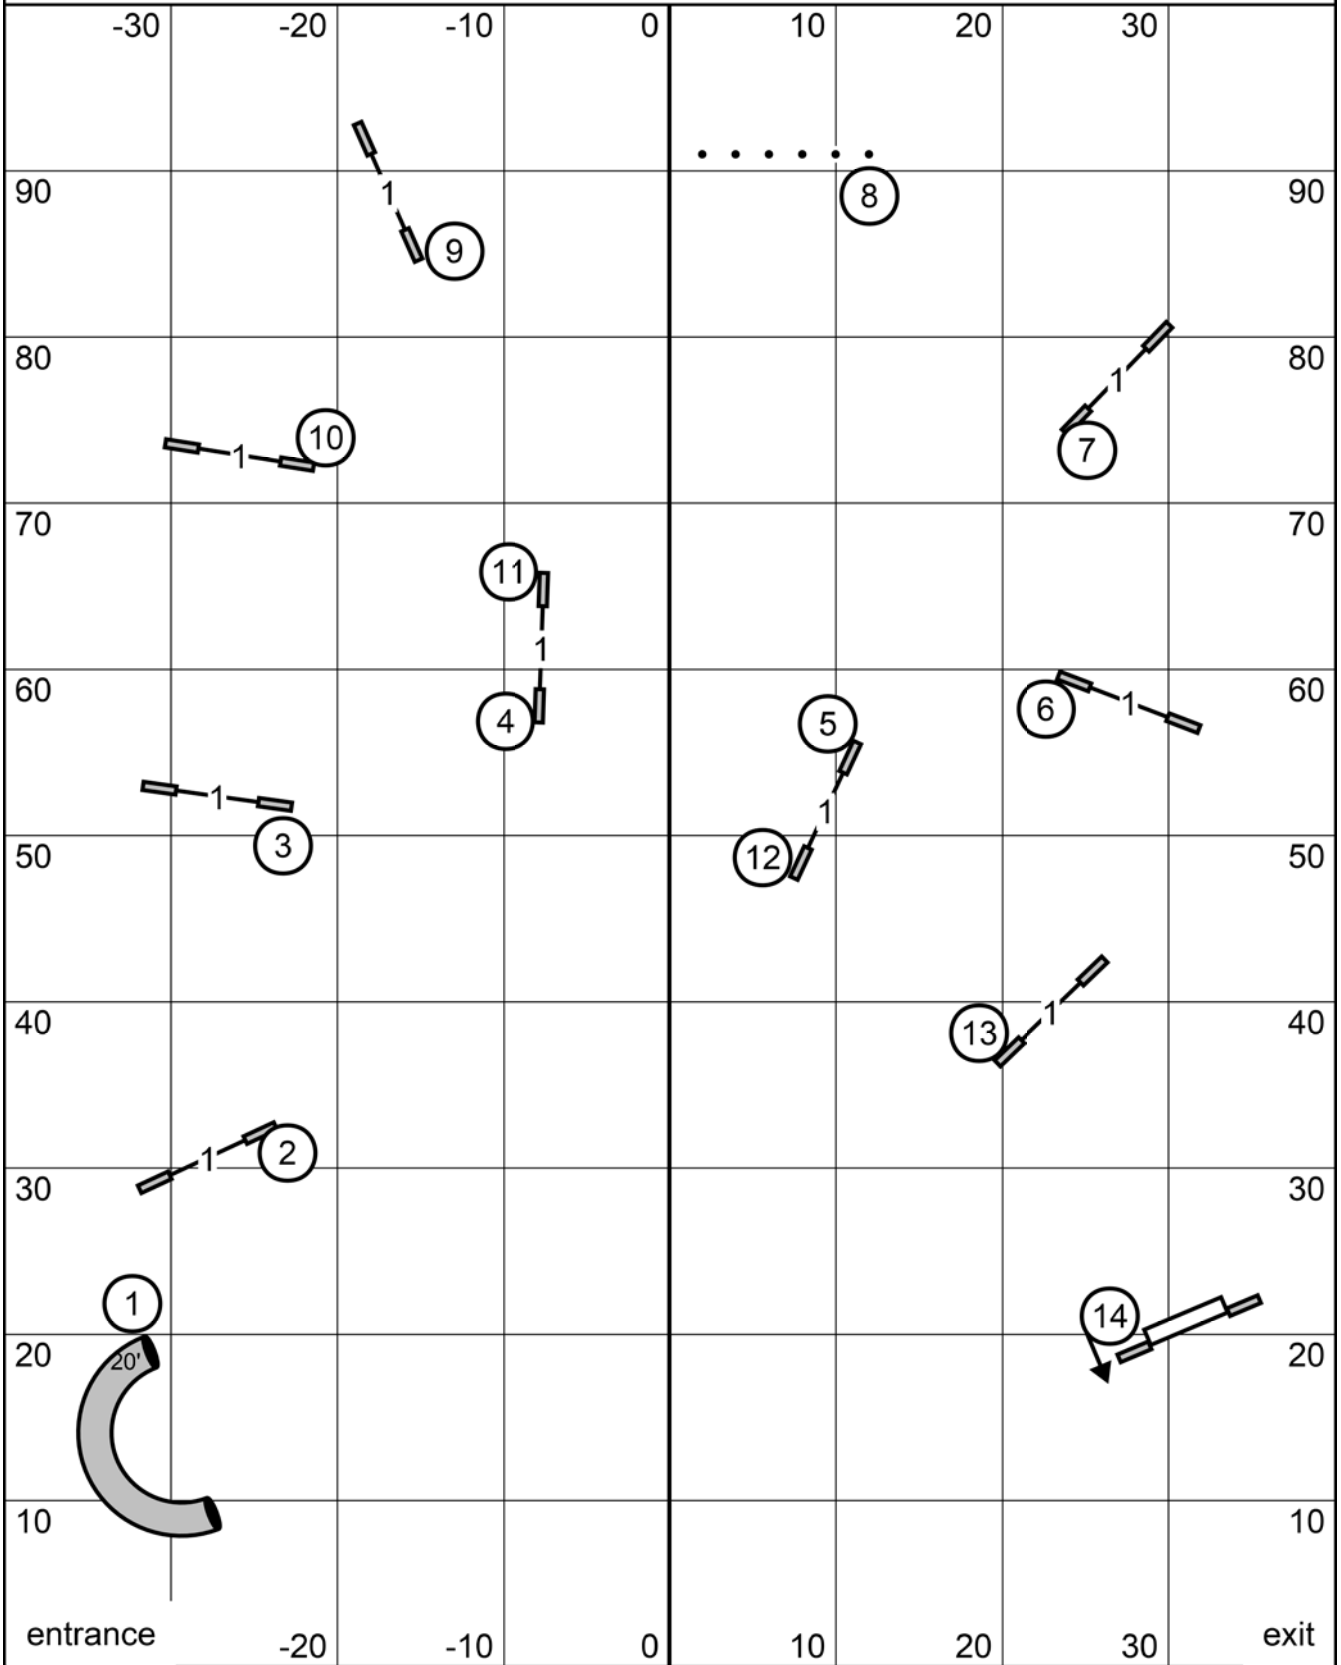

Saturday Novice JWW

Novice JWW
June 6, 2026

Next dog in after
Weaves #8

Mound City Obedience Training Club
Judge: Brian Brane