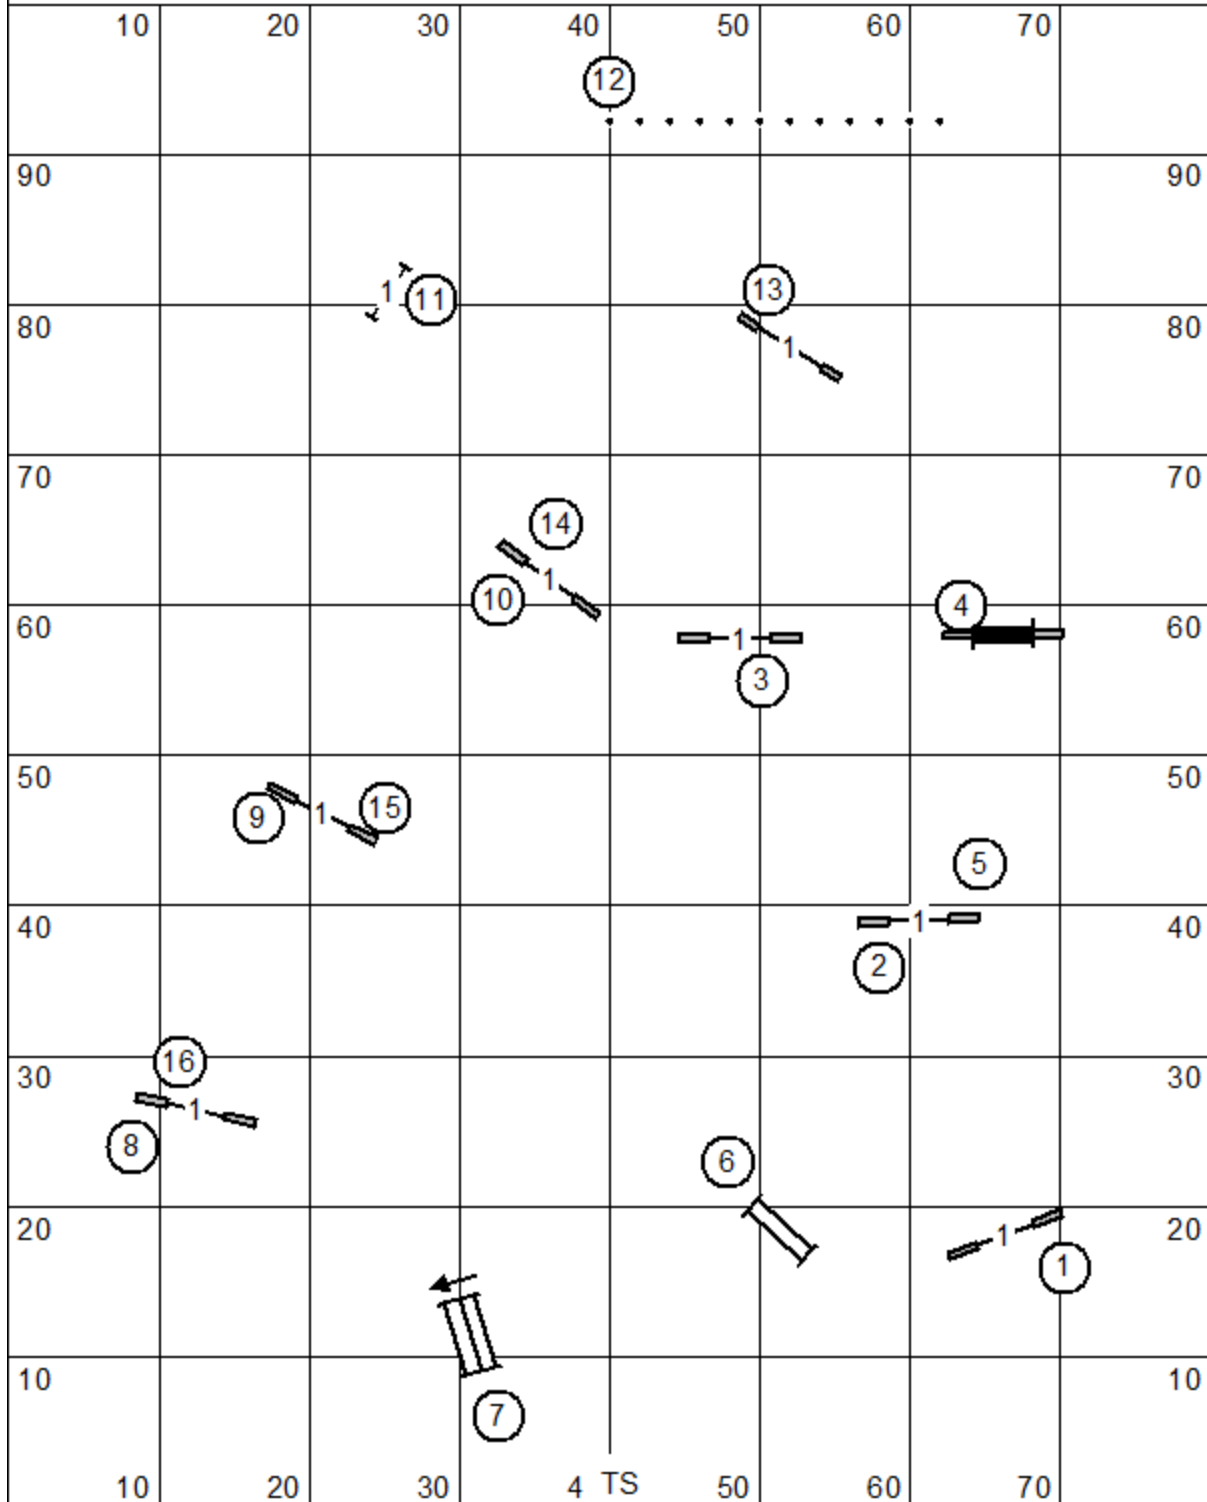

Greater St. Louis Agility Club
Judge: Lisa Potts
Saturday April 11, 2026
Open JWW