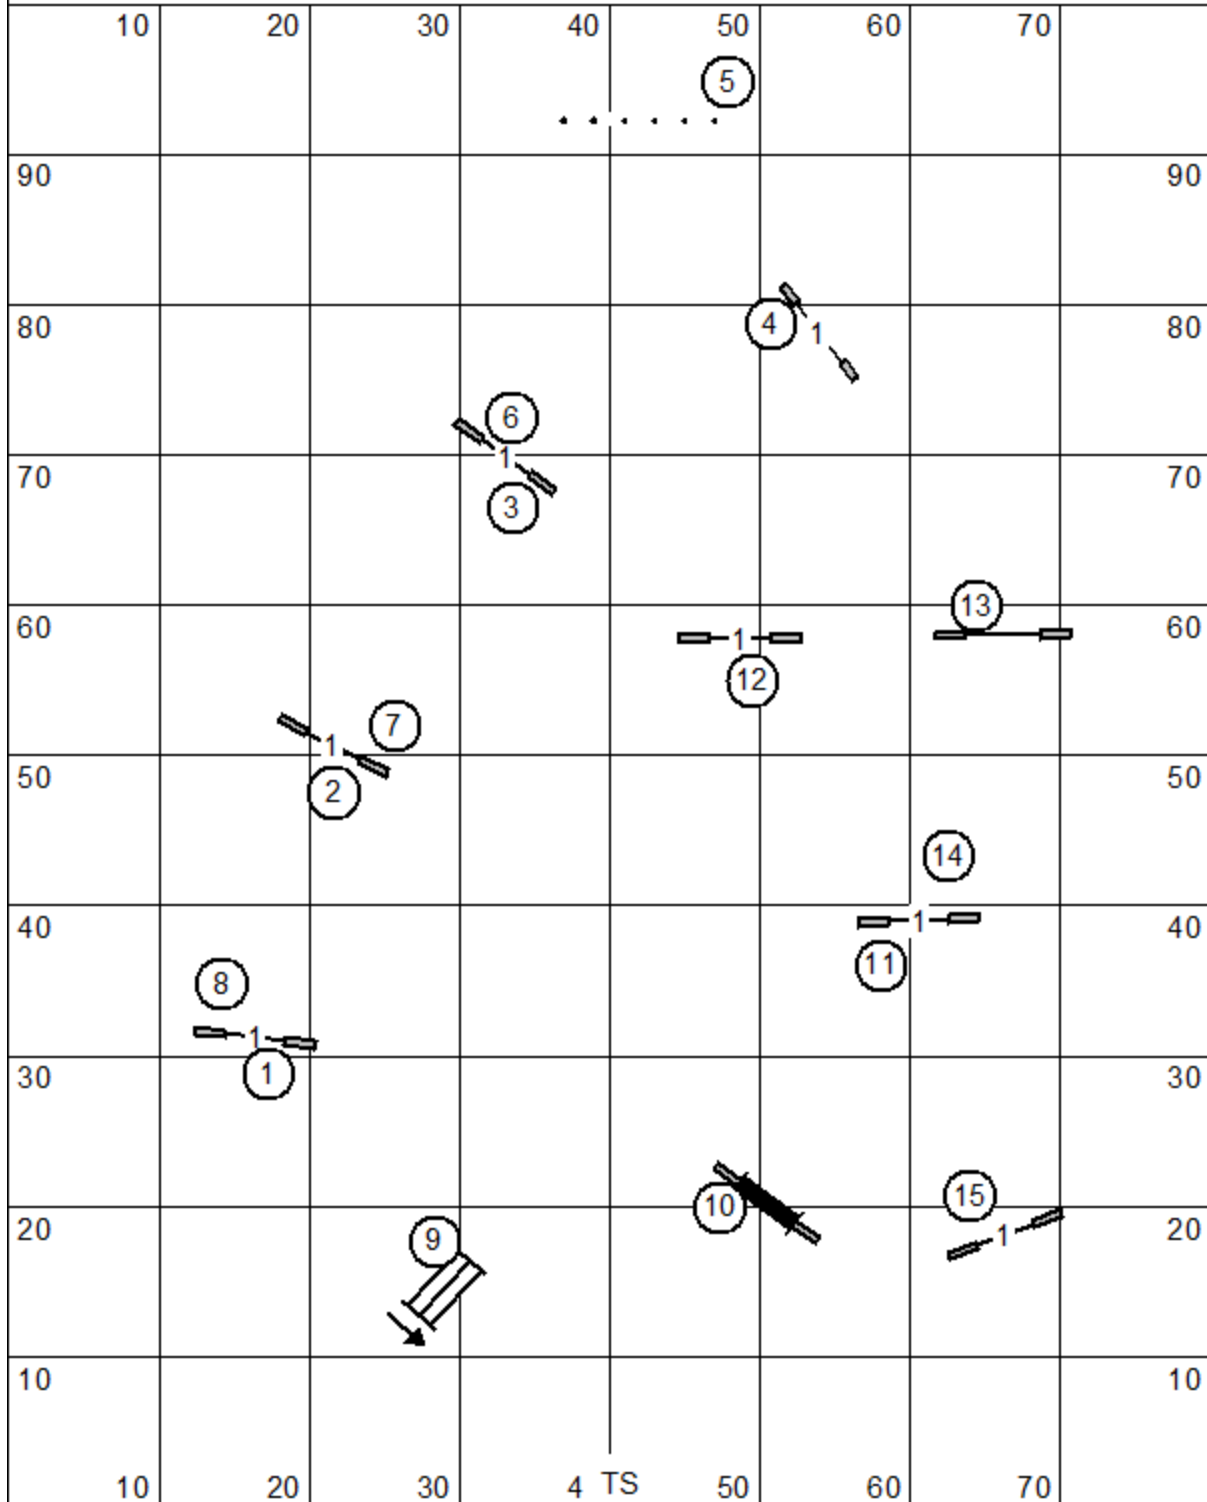

Greater St. Louis Agility Club
Judge: Lisa Potts
Saturday April 11, 2026
Novice JWW