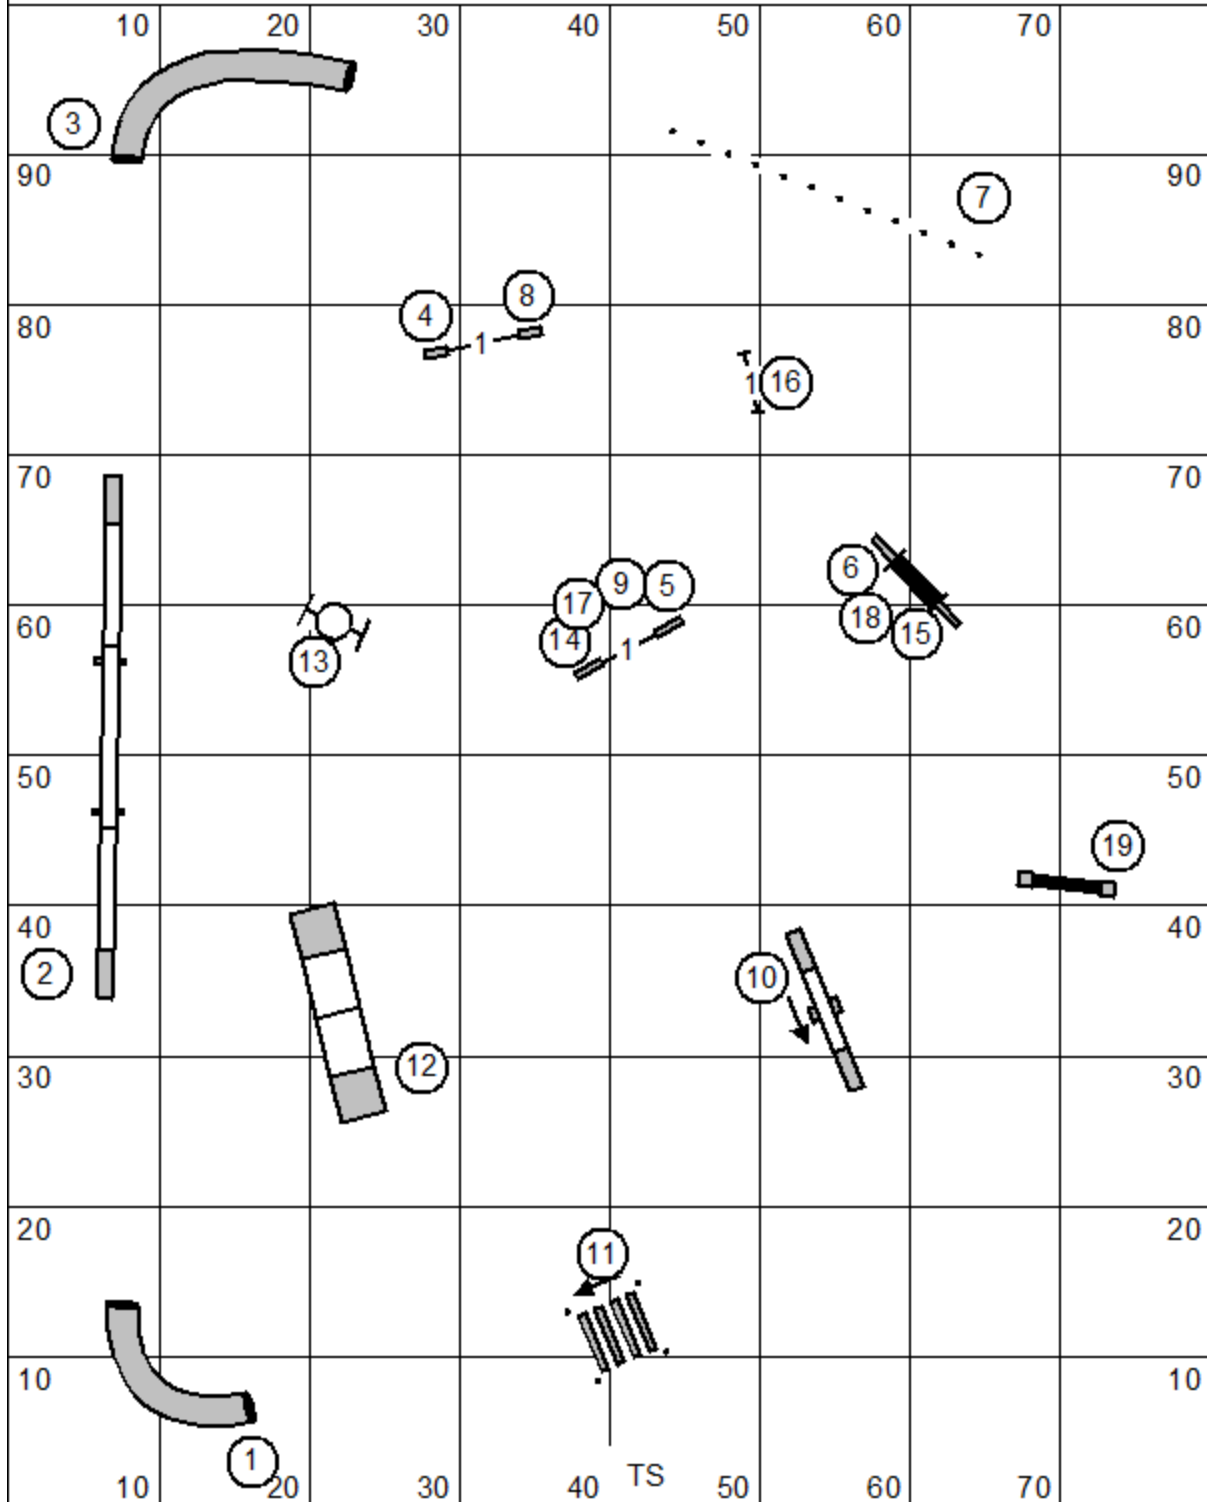

Greater St. Louis Agility Club
Judge: Lisa Potts
Saturday April 11, 2026
EM Standard