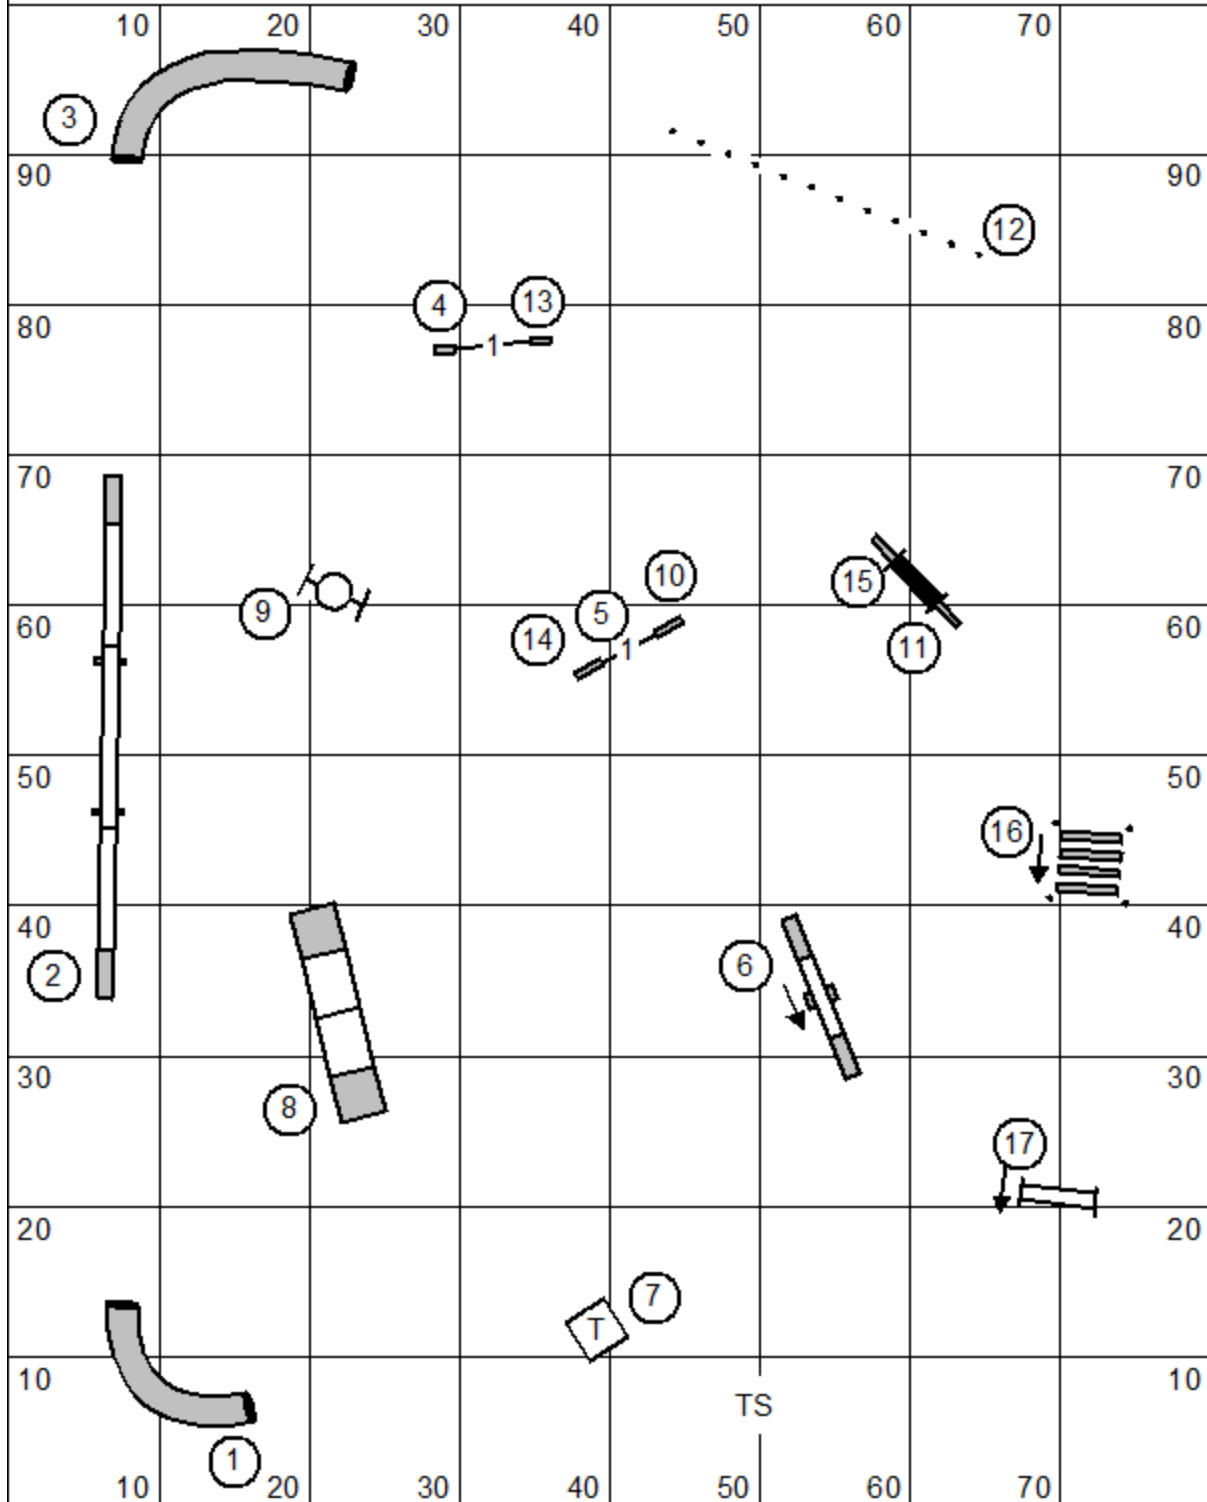

Greater St. Louis Agility Club
Judge: Lisa Potts
Saturday April 11, 2026
Open Standard