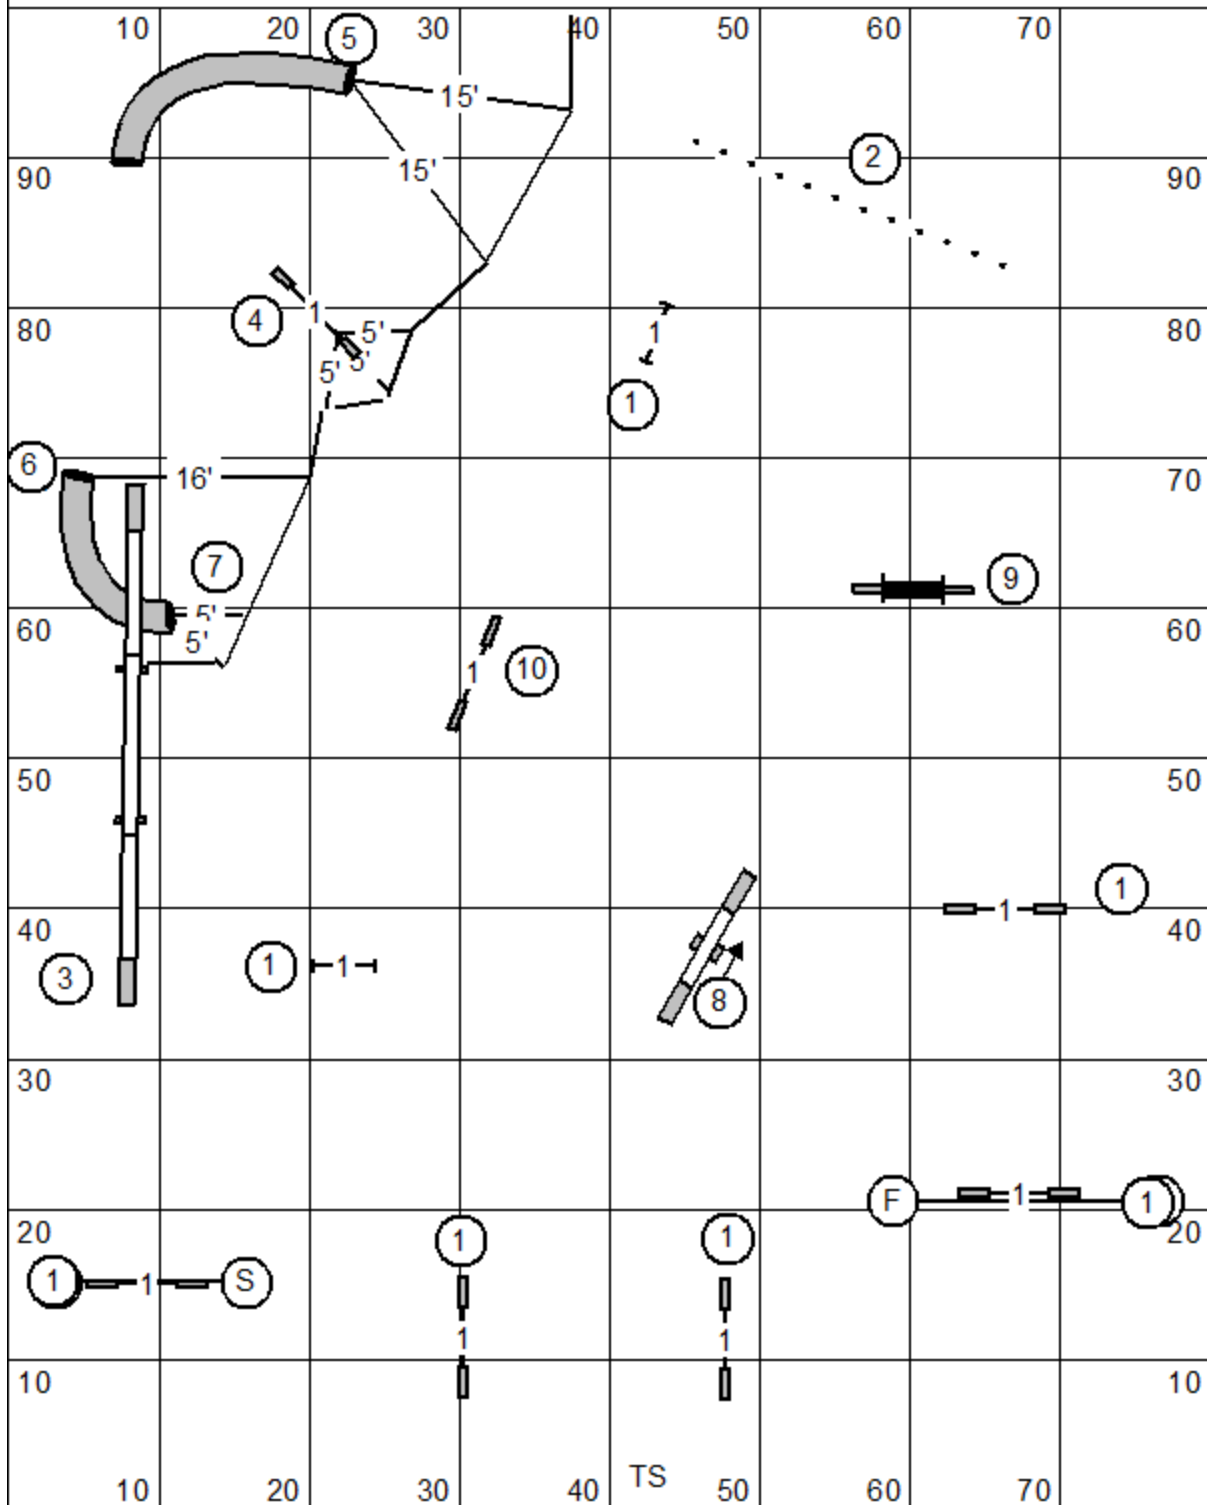

EM 4-5-6 or 5-6-4 or 6-4-5
 Open 4-5
 Novice 7-4

Greater St. Louis Agility Club
 Judge: Lisa Potts
 Saturday April 11, 2026
 FAST All Levels

DW, Teeter and Send Bonuses
 Directional as Marked
 All others bi-directional