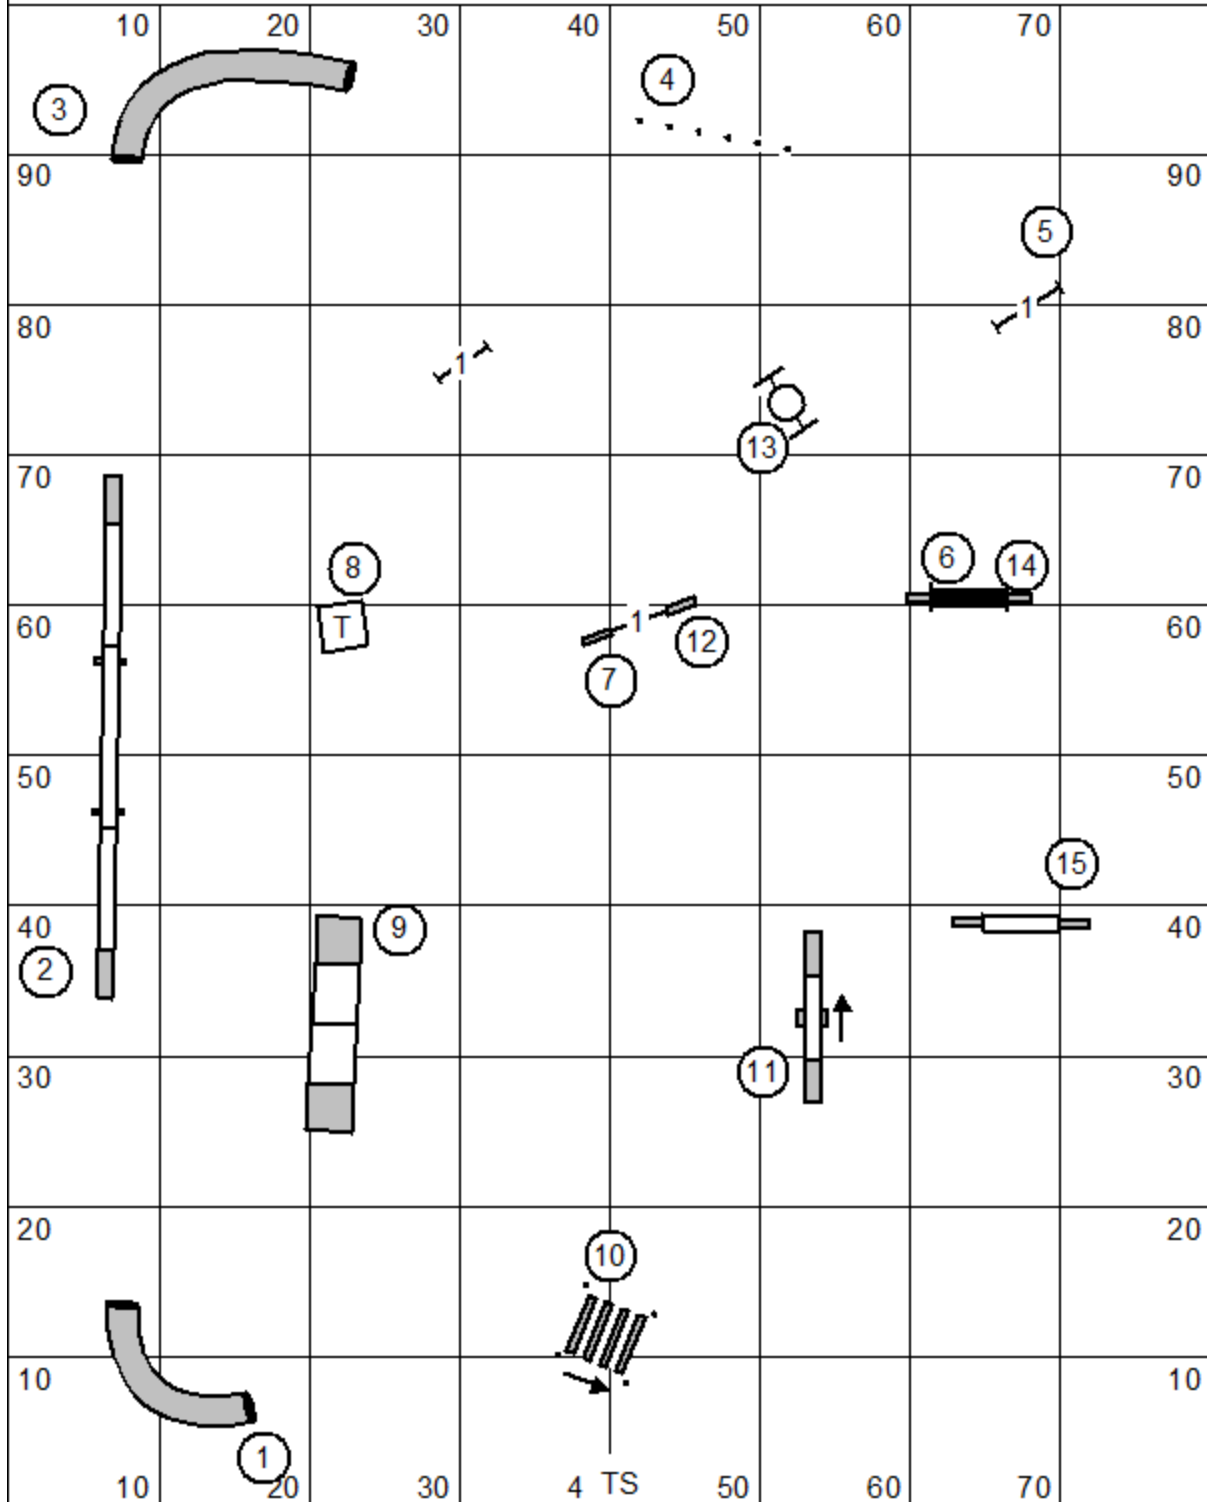

Greater St. Louis Agility Club
Judge: Lisa Potts
Saturday April 11, 2026
Novice Standard