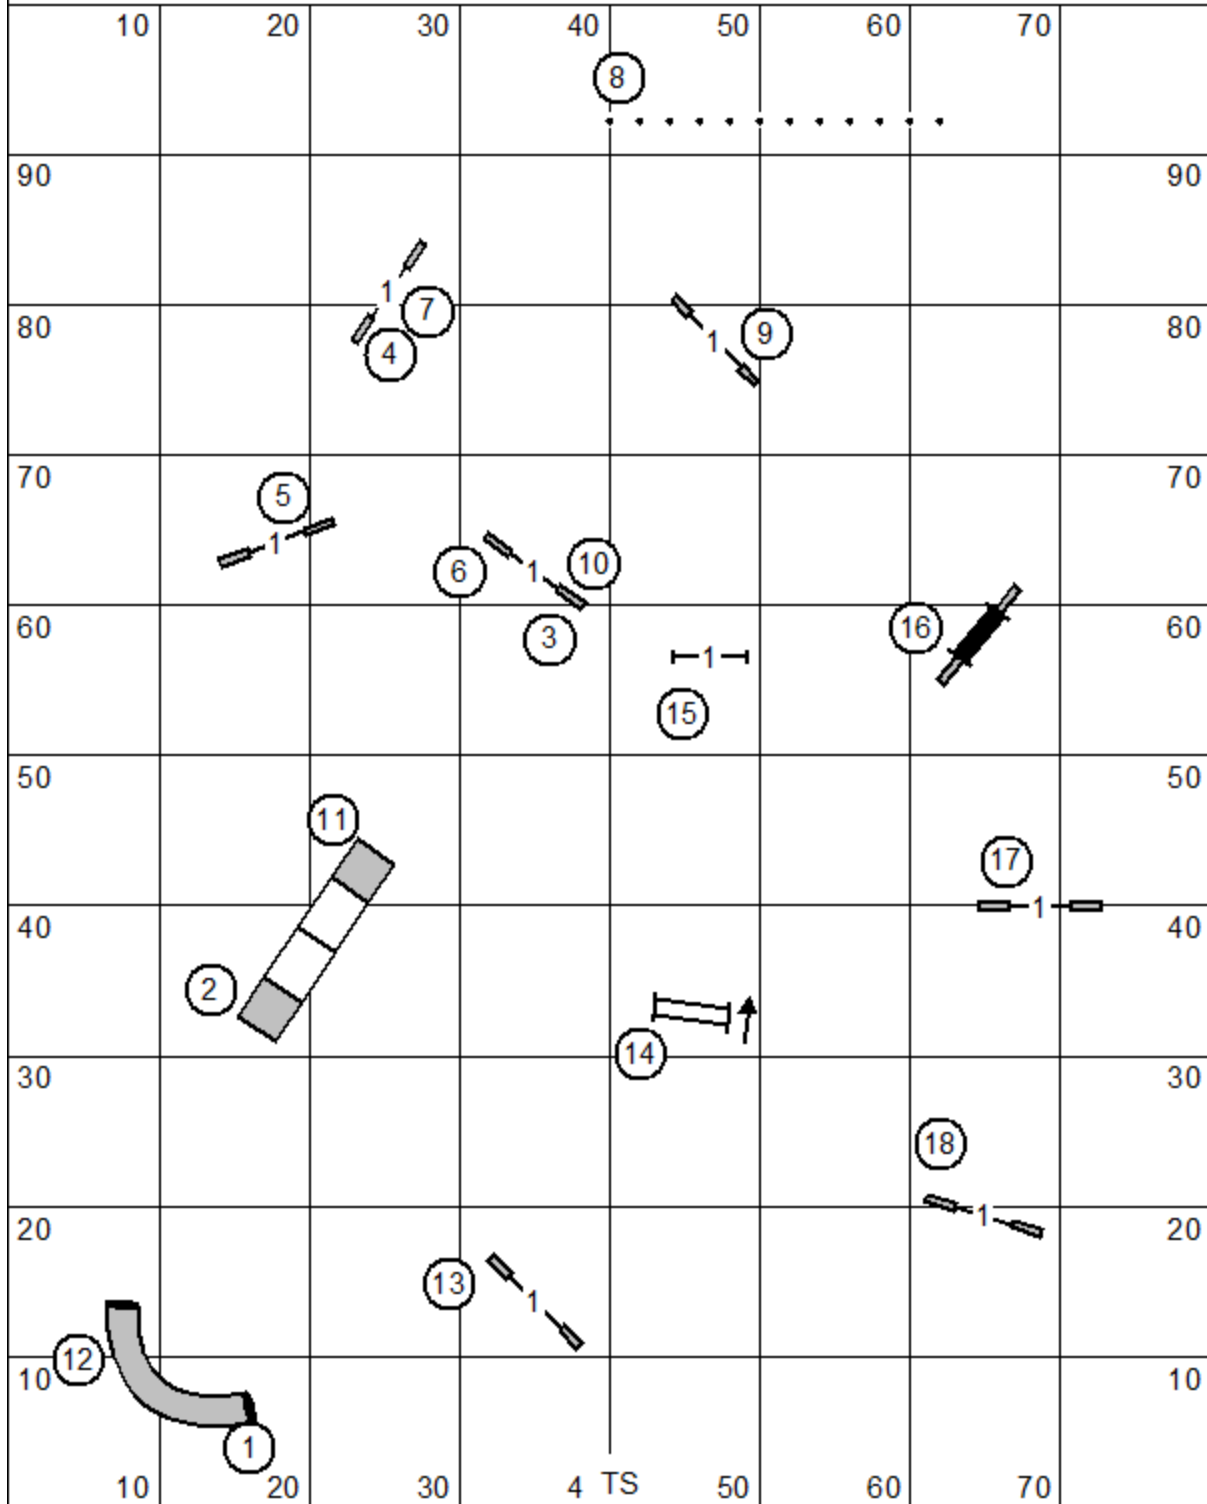

Greater St. Louis Agility Club
Judge: Lisa Potts
Saturday April 11, 2026
Time to Beat