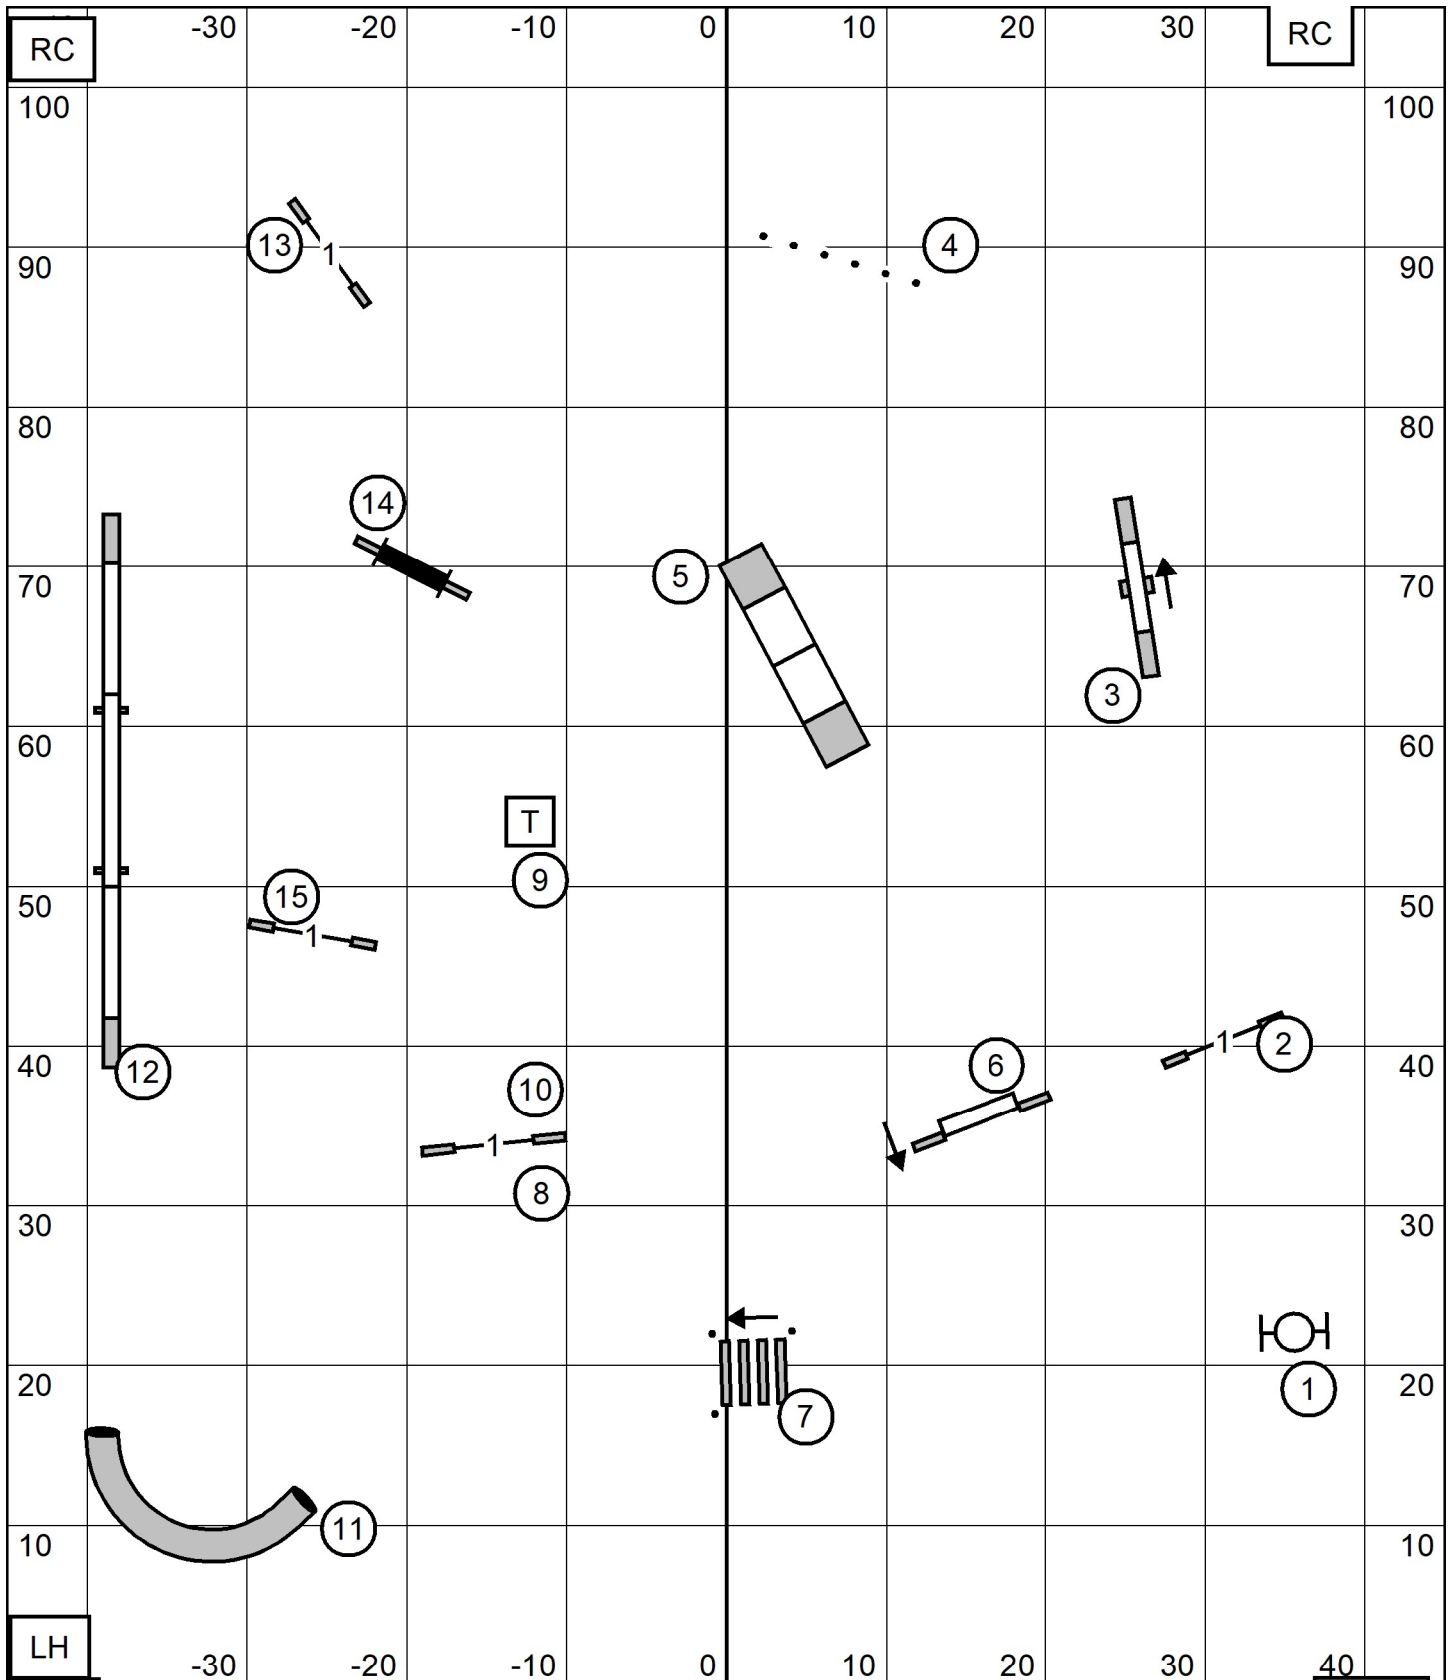

LH	Excellent/Master Standard	TS
Exit	Greater St Louis Agility Club	Enter
	Sun Feb 1, 2026	
	Bill Pinder	

Novice Standard
 Greater St Louis Agility Club
 Sun Feb 1, 2026
 Bill Pinder

ENTER

T/S

Exit

RC -30 -20 -10 0 10 20 30 RC
 100
 90
 80
 70
 60
 50
 40
 30
 20
 10
LH -30 -20 -10 0 10 20 30 40
Exit **Open Standard** TS Enter
 Greater St Louis Agility Club
 Sun Feb 1, 2026
 Bill Pinder

LH
Exit

Premier Standard
 Greater St Louis Agility Club
 Sun Feb 1, 2026
 Bill Pinder

TS

Enter