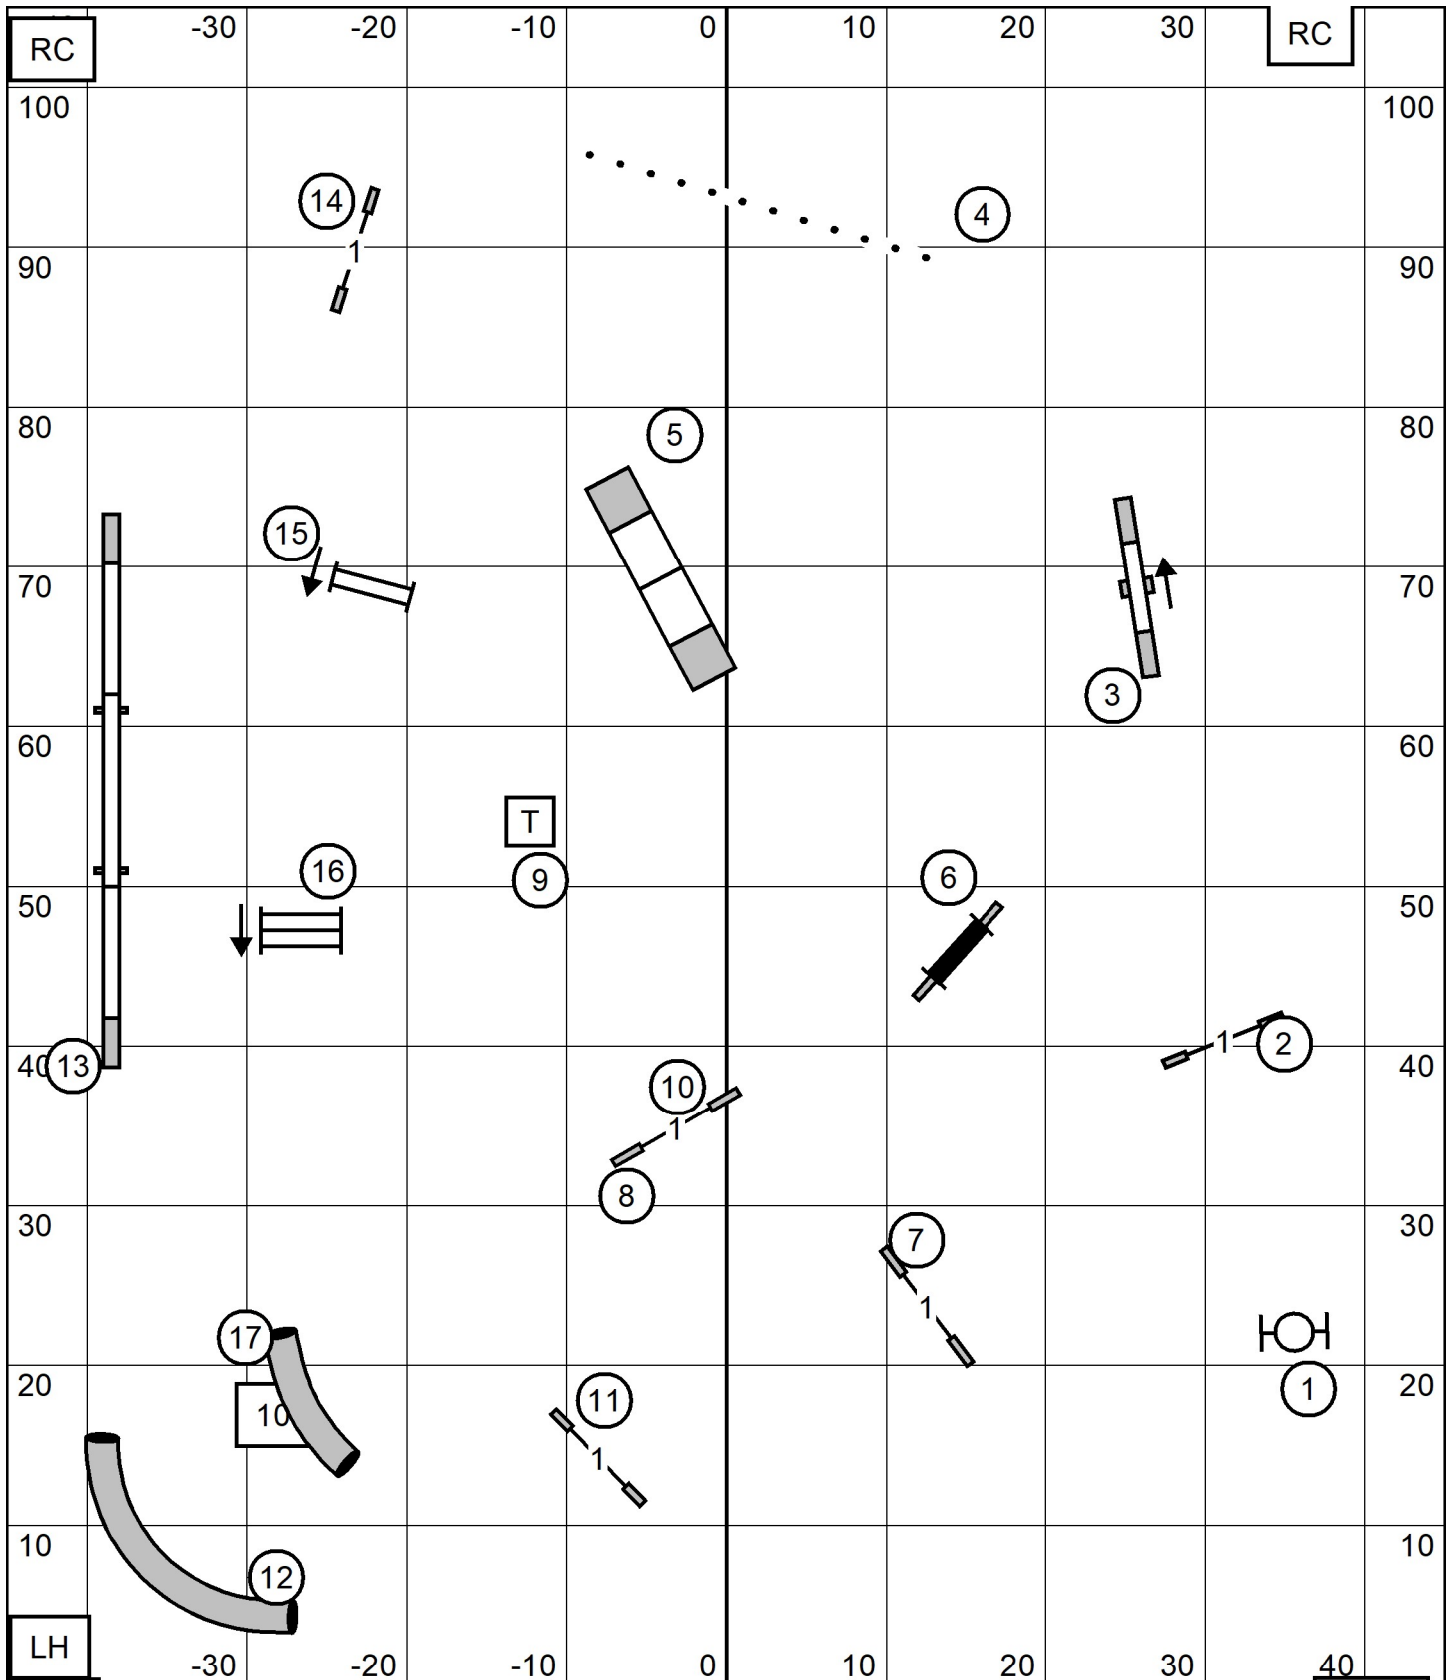

LH	Excellent/Master Standard	TS
Exit	Greater St Louis Agility Club	Enter
	Sun Feb 1, 2026	
	Bill Pinder	

Novice Standard
 Greater St Louis Agility Club
 Sun Feb 1, 2026
 Bill Pinder

ENTER

T/S

Exit

RC -30 -20 -10 0 10 20 30 RC
 100
 90
 80
 70
 60
 50
 40
 30
 20
 10
LH -30 -20 -10 0 10 20 30 40
Exit **Open Standard** TS Enter
 Greater St Louis Agility Club
 Sun Feb 1, 2026
 Bill Pinder

LH
Exit

Premier Standard
 Greater St Louis Agility Club
 Sun Feb 1, 2026
 Bill Pinder

TS

Enter