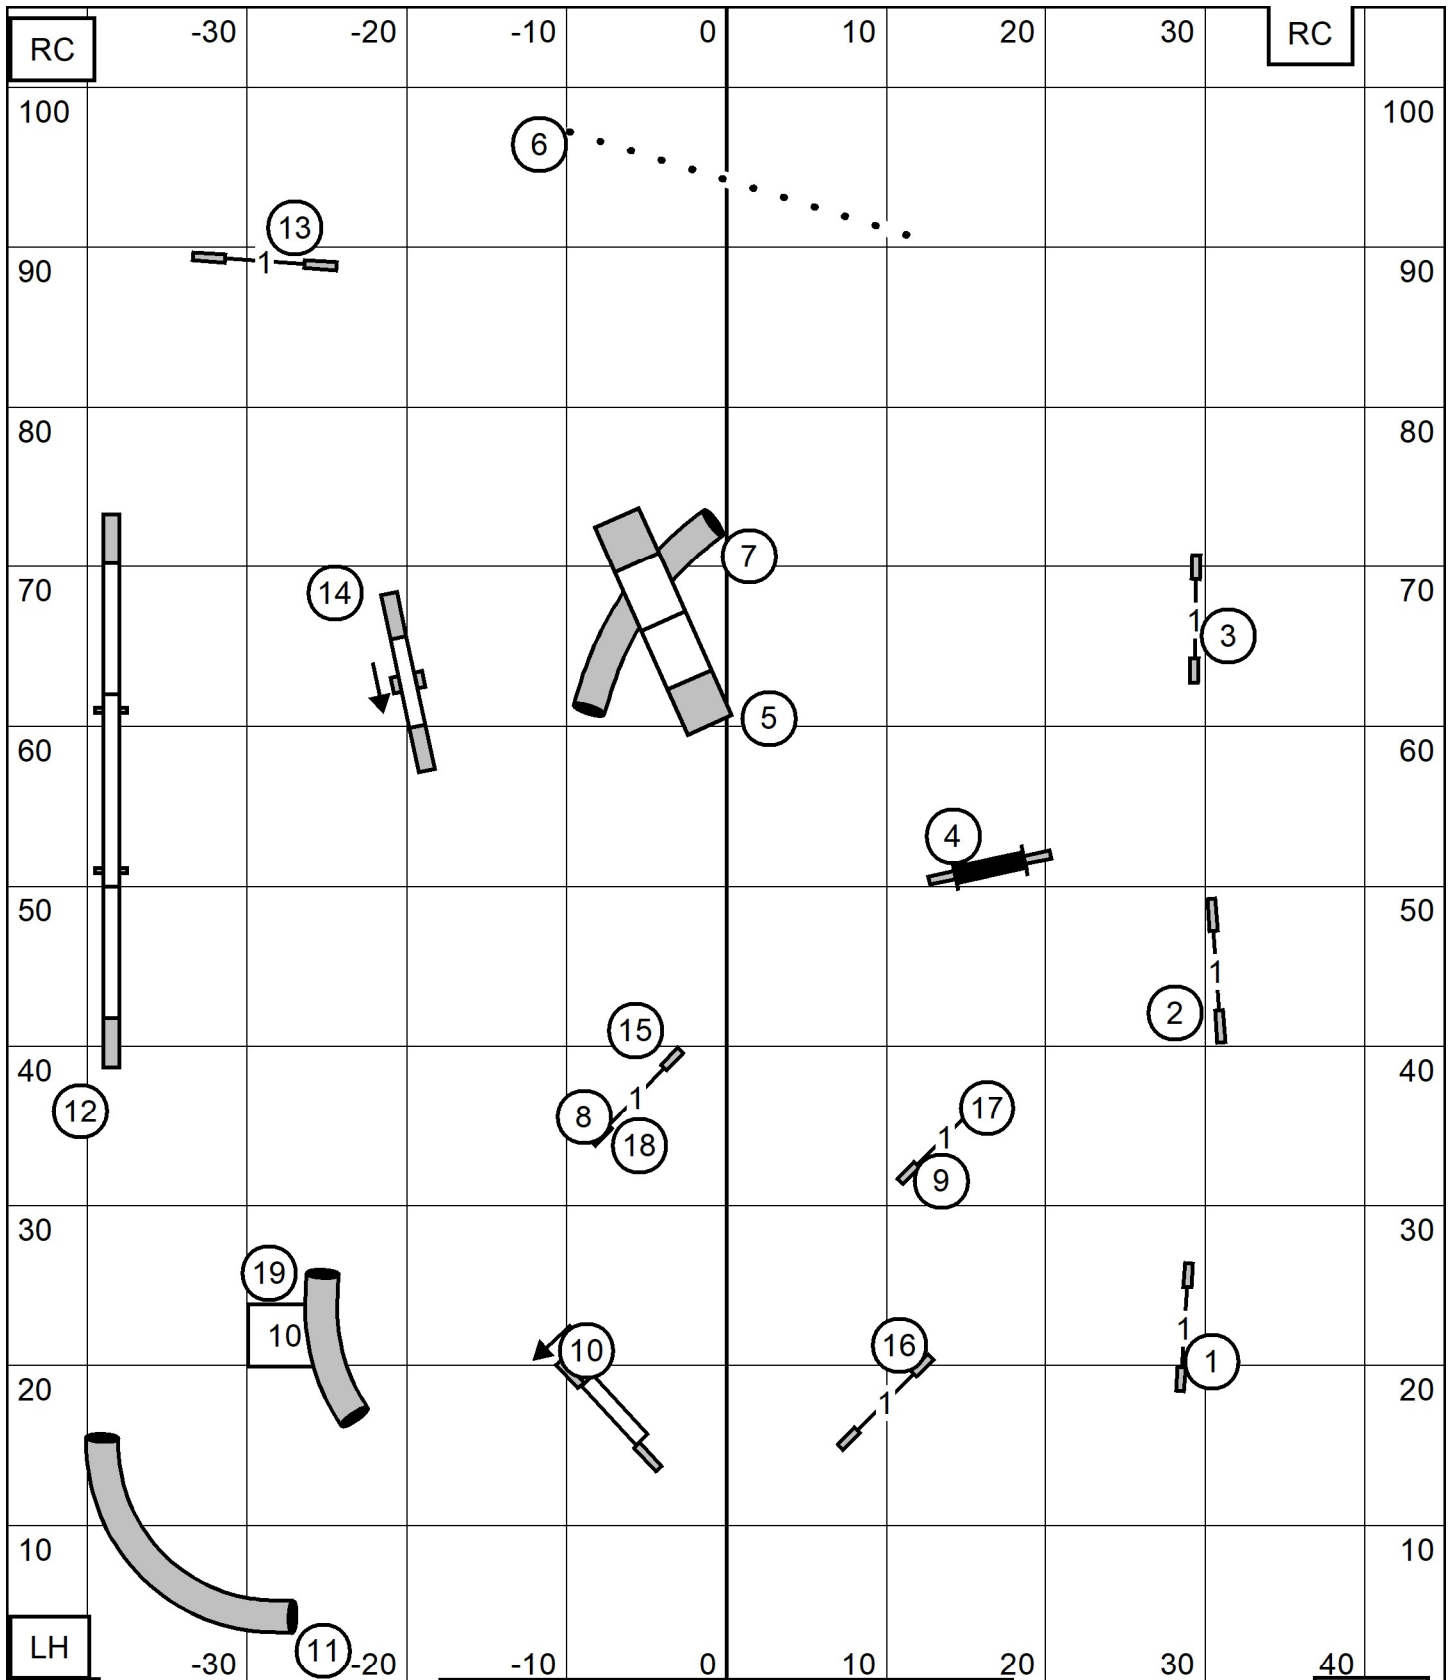

LH	Excellent/Master Standard	TS
Exit	Greater St Louis Agility Club	Enter
	Sun Feb 1, 2026	
	Bill Pinder	

Novice Standard
 Greater St Louis Agility Club
 Sun Feb 1, 2026
 Bill Pinder

ENTER

T/S

Exit

RC -30 -20 -10 0 10 20 30 RC
 100
 90
 80
 70
 60
 50
 40
 30
 20
 10
LH -30 -20 -10 0 10 20 30 40
Exit **Open Standard** TS Enter
 Greater St Louis Agility Club
 Sun Feb 1, 2026
 Bill Pinder

LH
Exit

Premier Standard
 Greater St Louis Agility Club
 Sun Feb 1, 2026
 Bill Pinder

TS

Enter