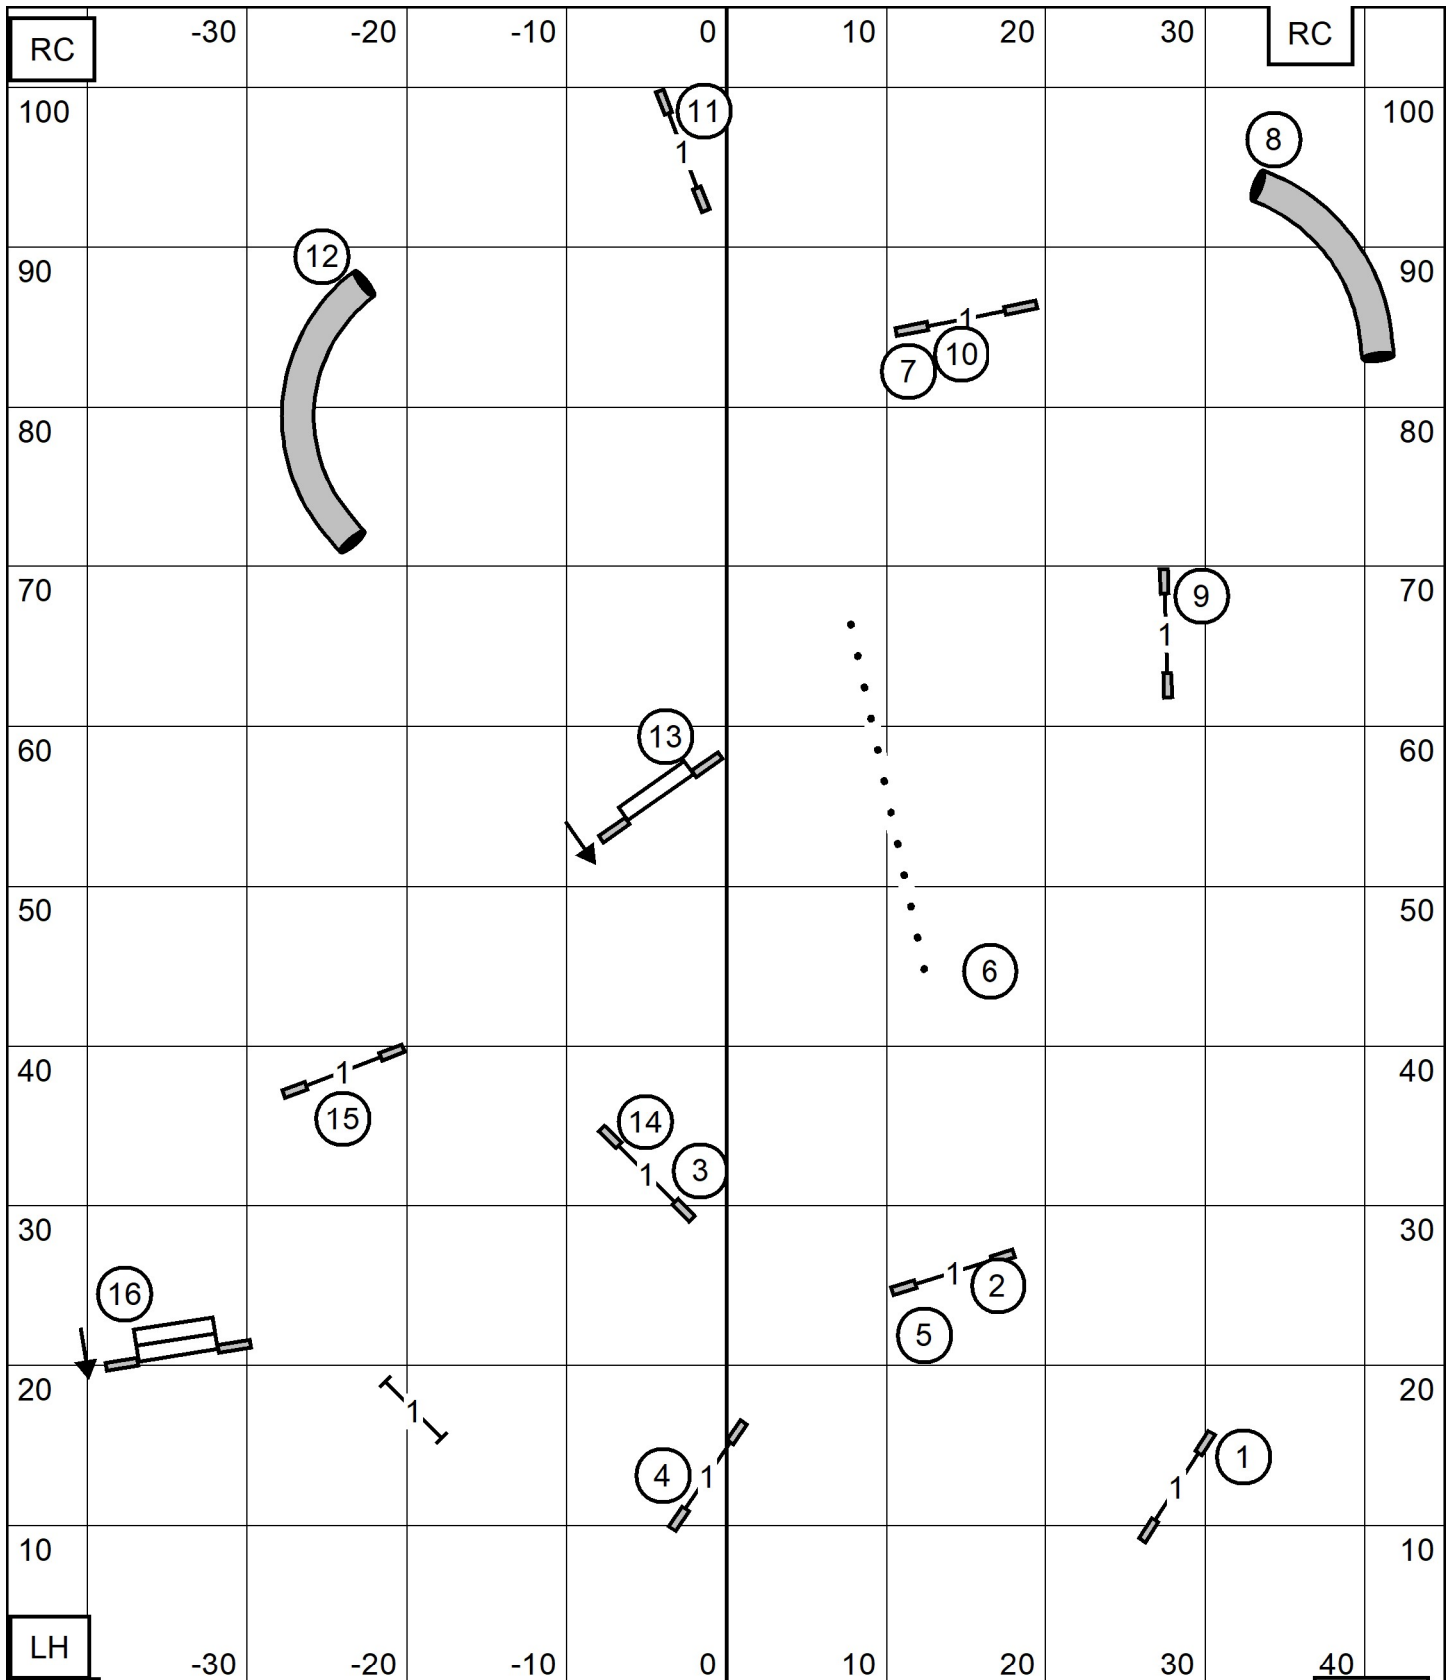

Exit

Excellent/Master JWW
 Greater St Louis Agility Club
 Sat Jan 31, 2026
 Bill Pinder

TS

Enter

Exit	<p>Novice JWW Greater St Louis Agility Club Sat Jan 31, 2026 Bill Pinder</p>	TS	Enter
------	--	----	-------

LH -30 -20 -10 0 10 20 30 40
 Exit **Open JWW** TS Enter
 Greater St Louis Agility Club
 Sat Jan 31, 2026
 Bill Pinder