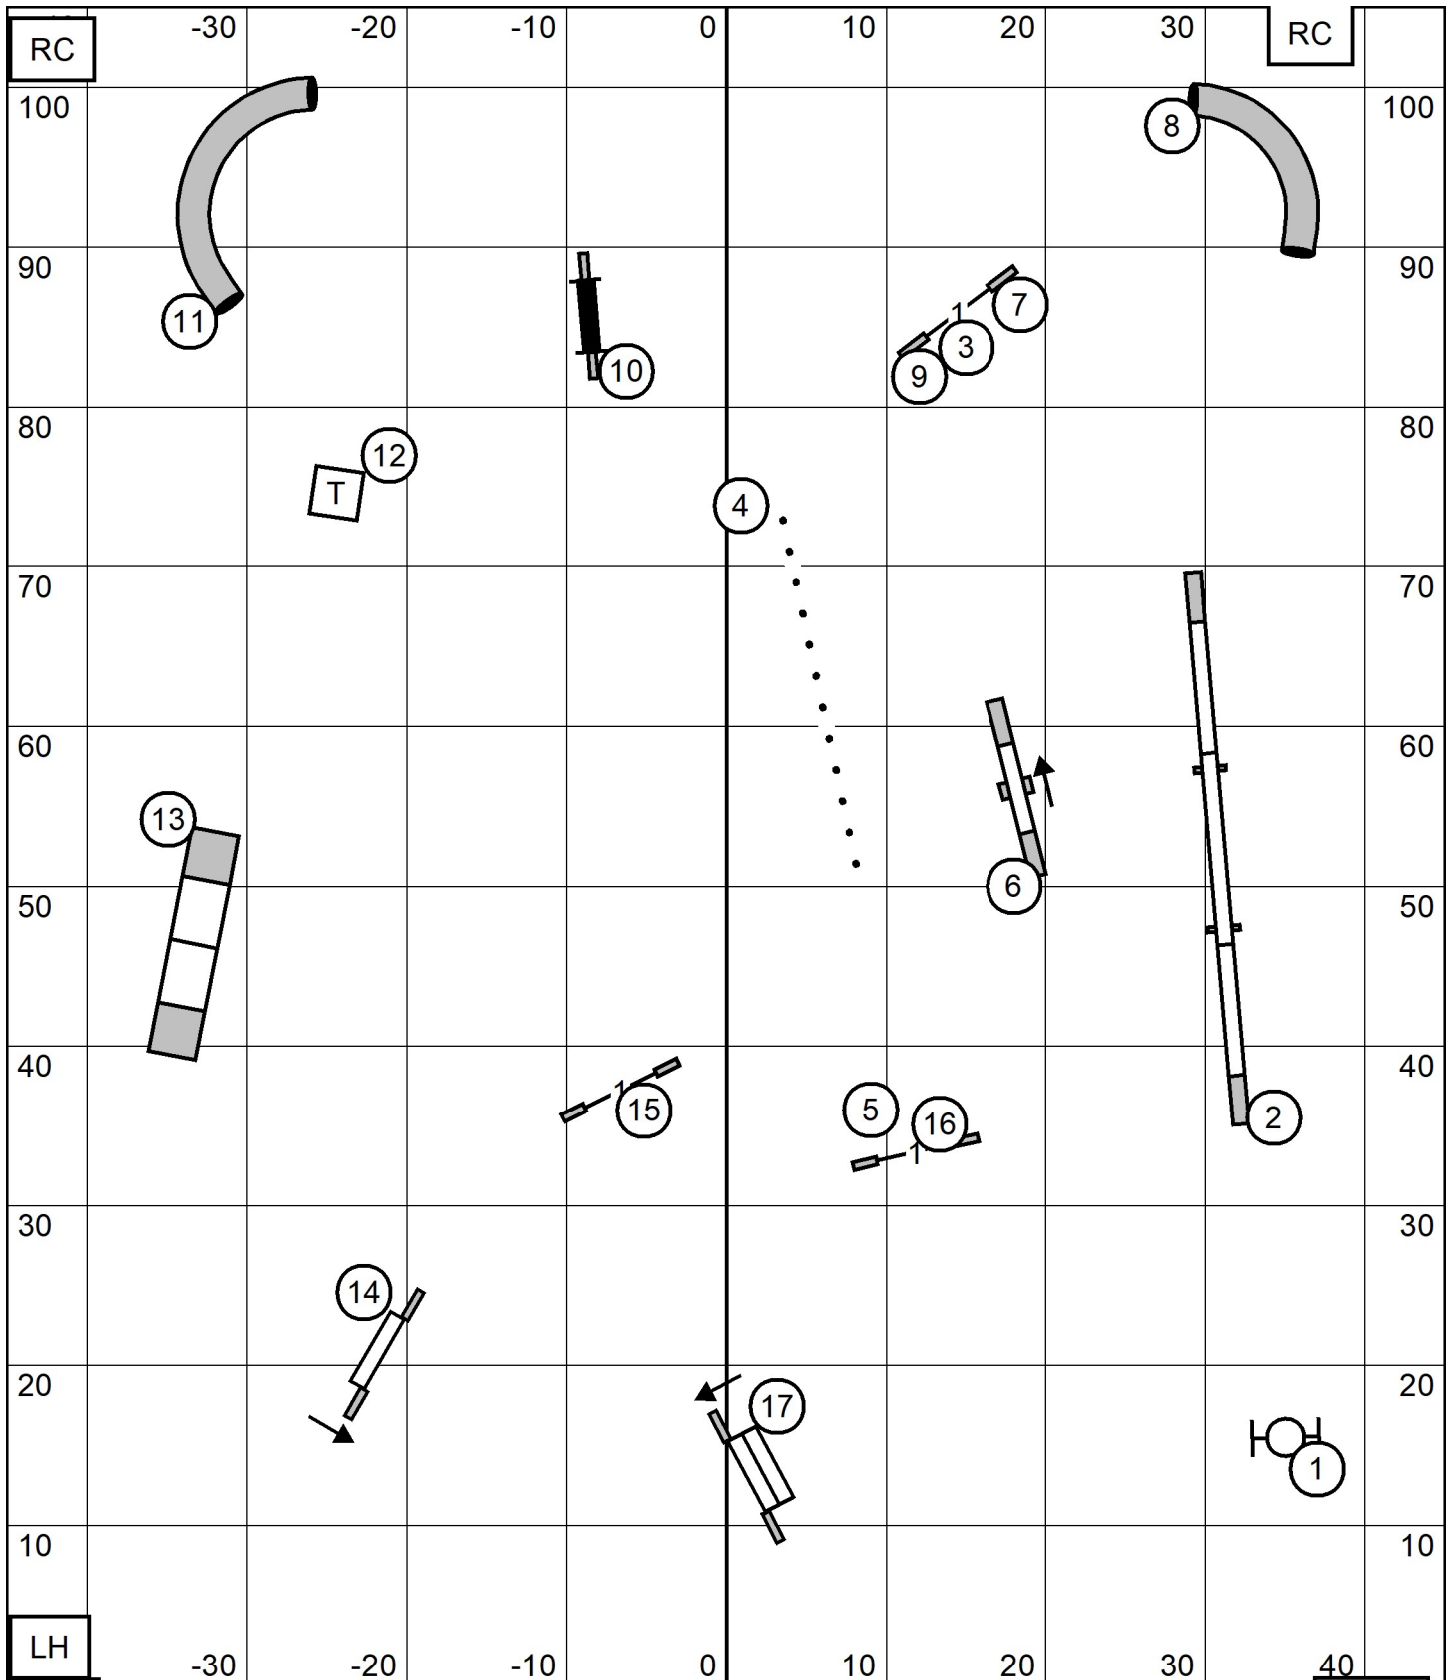

RC	-30	-20	-10	0	10	20	30	40	RC
100									100
90									90
80									80
70									70
60									60
50									50
40									40
30									30
20									20
10									10
LH	-30	-20	-10	0	10	20	30	40	LH
Exit	<b>Excellent/Master Standard</b> Greater St Louis Agility Club Fri Jan 30, 2026 Bill Pinder						TS	Enter	

Exit

**Novice Standard**  
 Greater St Louis Agility Club  
 Fri Jan 30, 2026  
 Bill Pinder

TS

Enter

LH	<b>Open Standard</b>	TS
Exit	Greater St Louis Agiliy Club	Enter
	Fri Jan 30, 2026	
	Bill Pinder	

LH	<b>Premier Standard</b>	TS
Exit	Greater St Louis Agility Club	Enter
	Fri Jan 30, 2026	
	Bill Pinder	