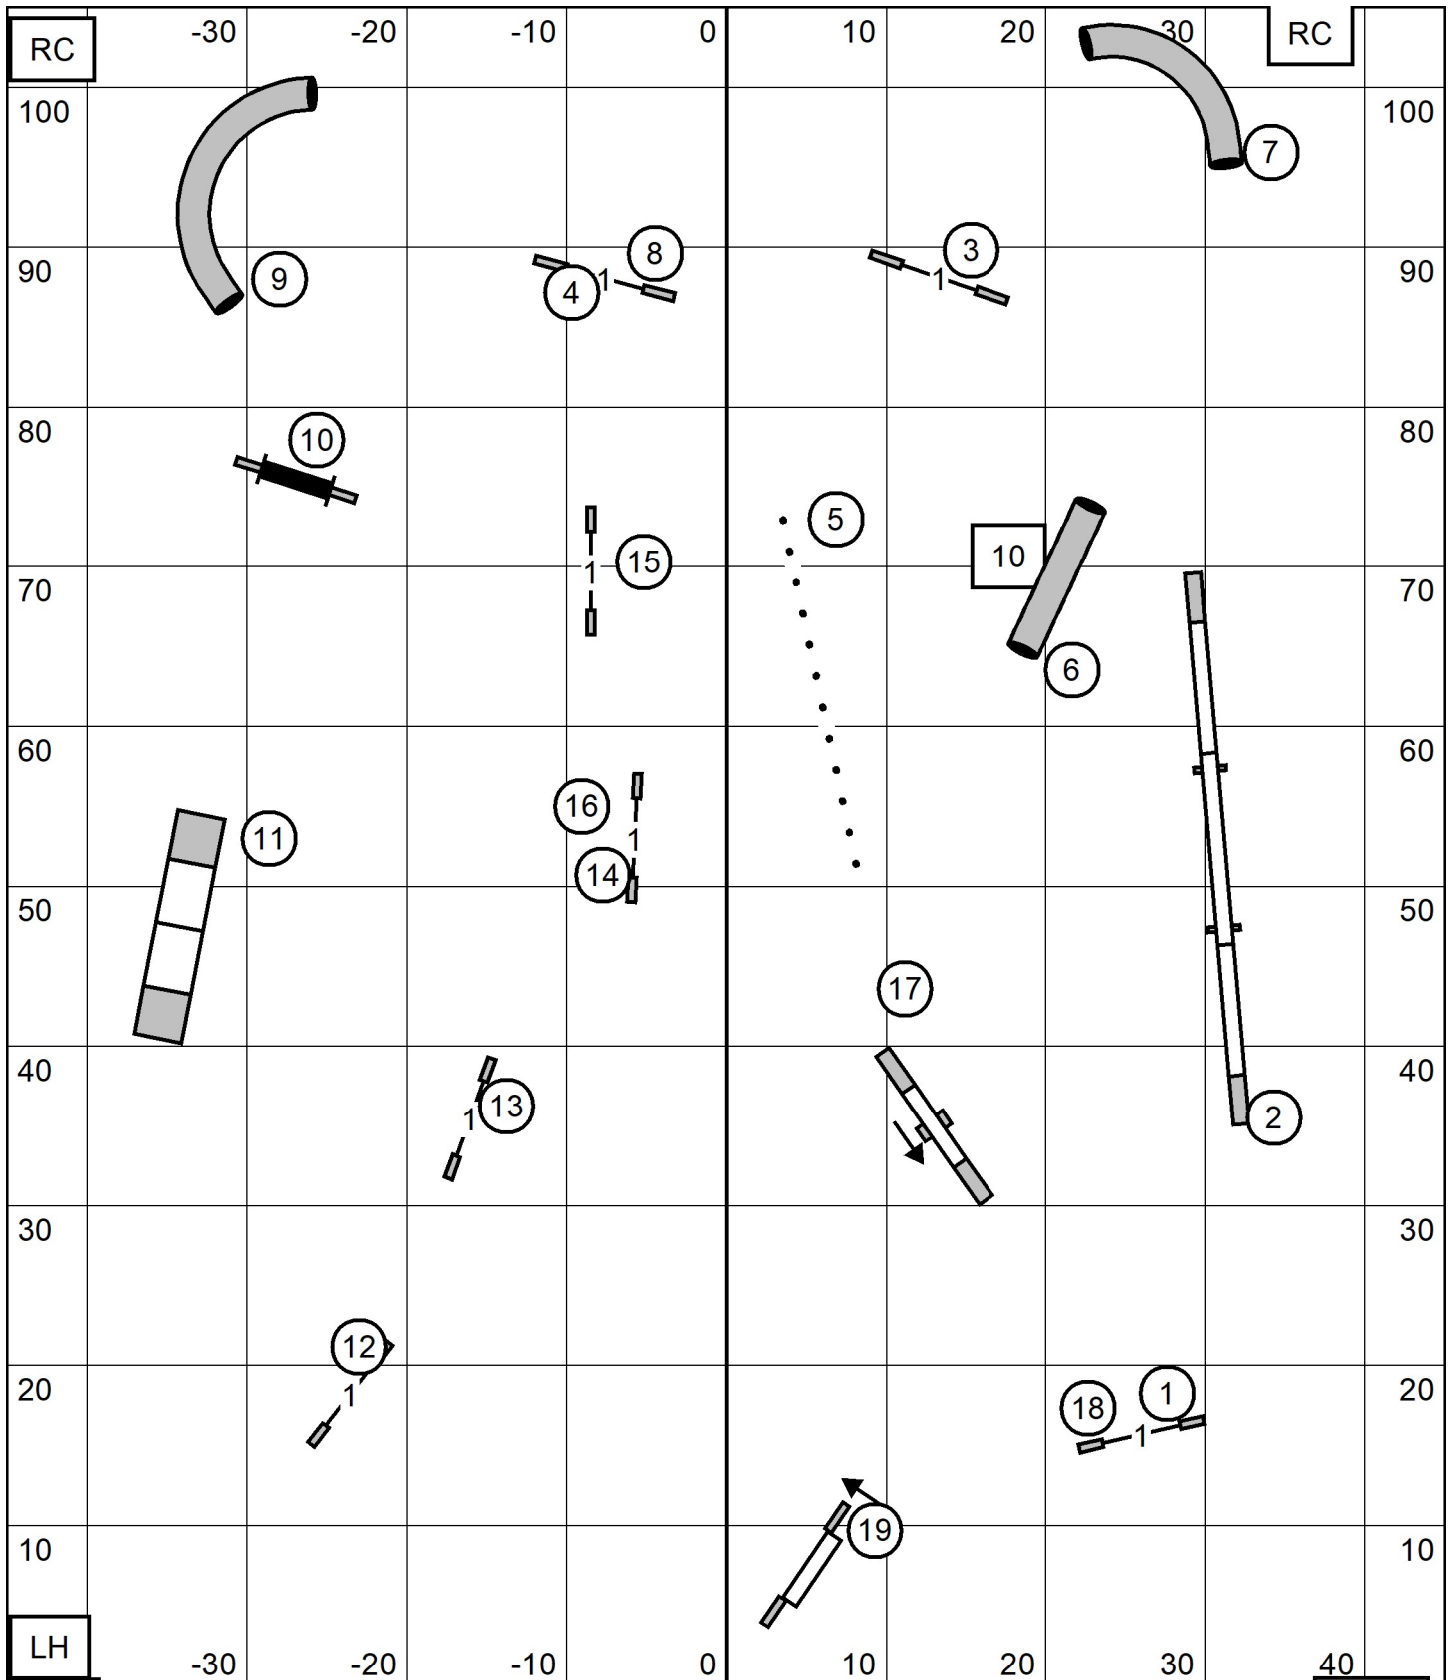

LH	Premier Standard	TS
Exit	Greater St Louis Agility Club	Enter
	Fri Jan 30, 2026	
	Bill Pinder