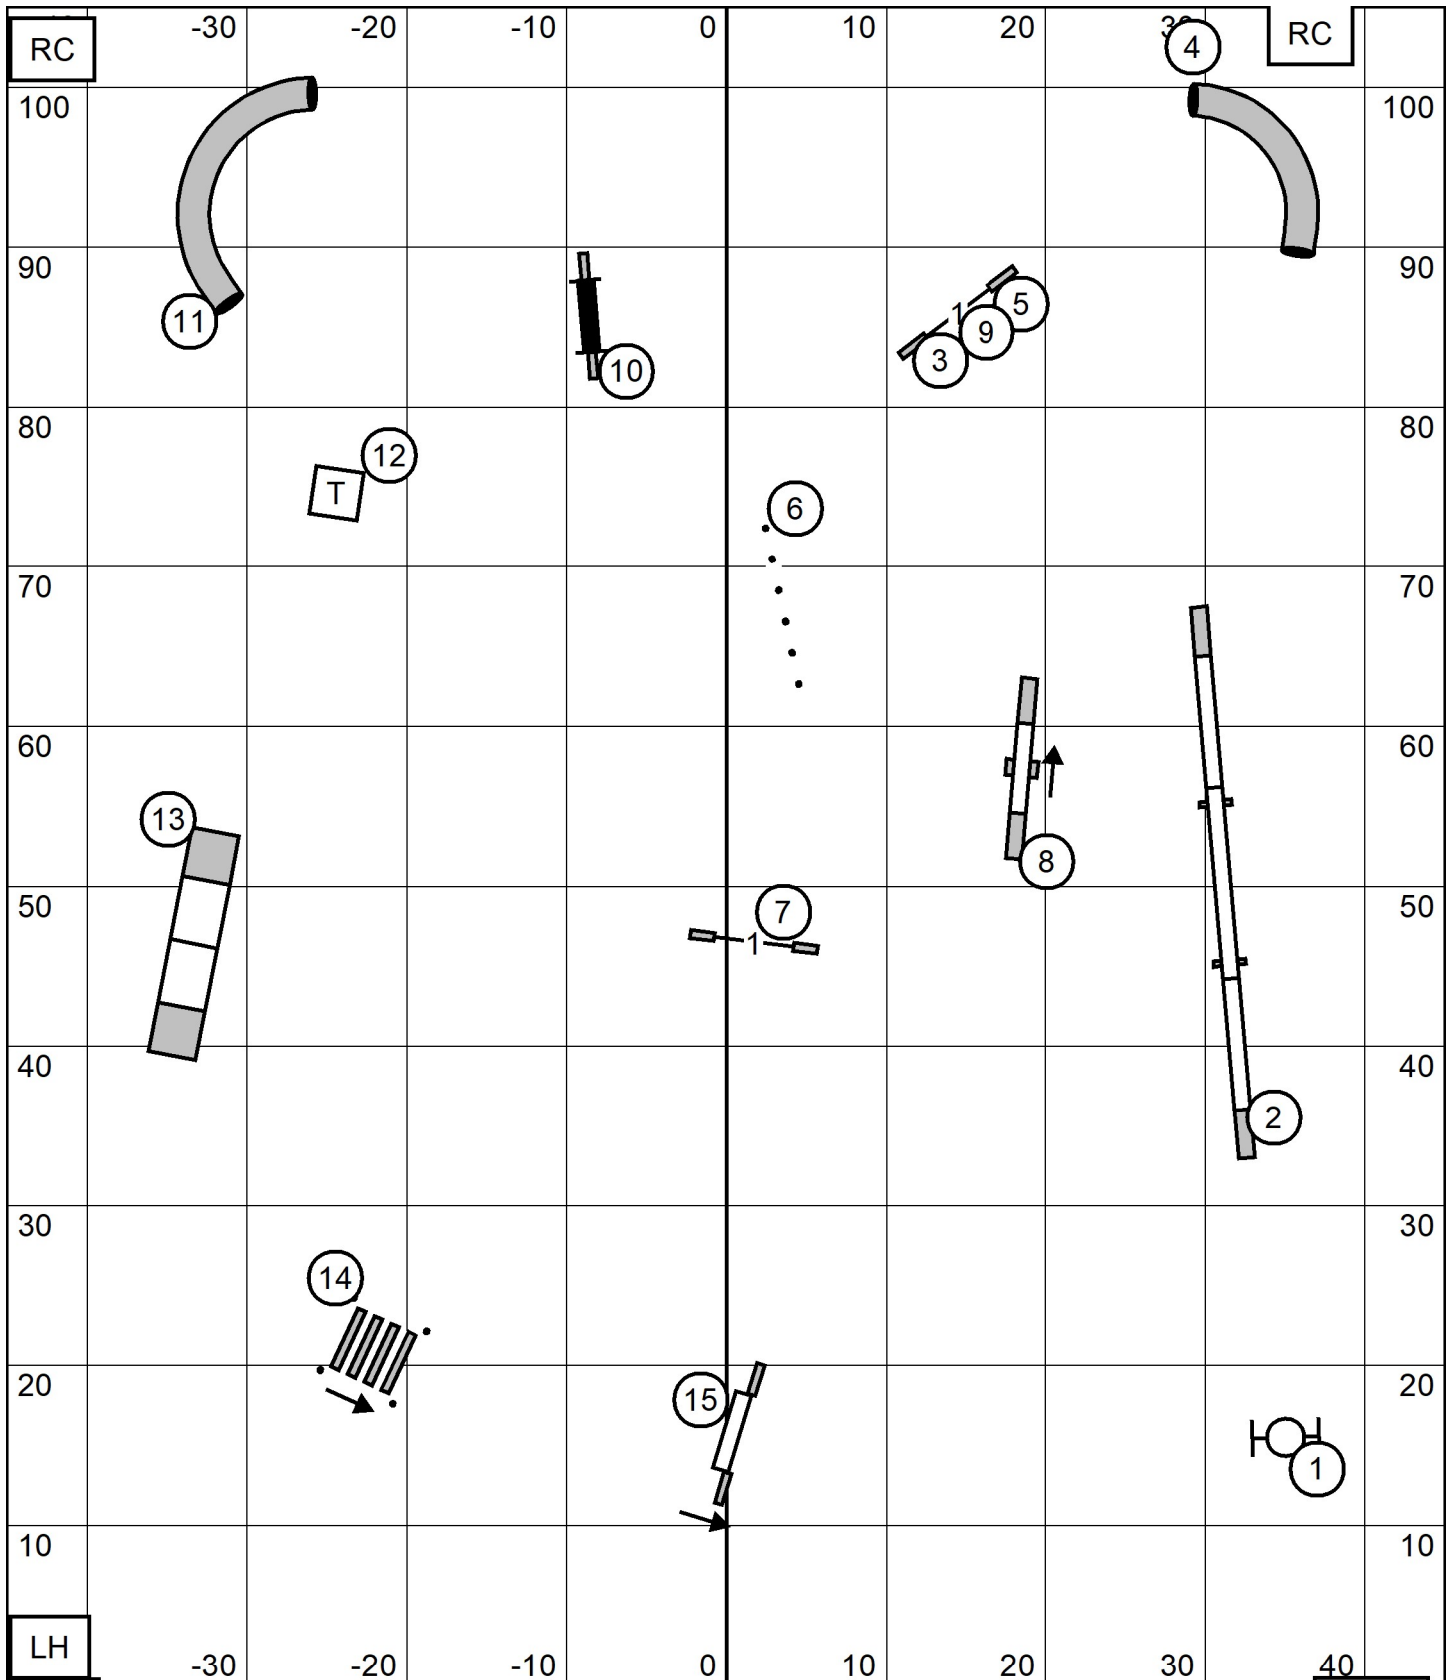

RC	-30	-20	-10	0	10	20	30	40	RC
100									100
90									90
80									80
70									70
60									60
50									50
40									40
30									30
20									20
10									10
LH	-30	-20	-10	0	10	20	30	40	LH
Exit	<b>Excellent/Master Standard</b> Greater St Louis Agility Club Fri Jan 30, 2026 Bill Pinder						TS	Enter	

Exit

**Novice Standard**  
 Greater St Louis Agility Club  
 Fri Jan 30, 2026  
 Bill Pinder

TS

Enter

LH	<b>Open Standard</b>	TS
Exit	Greater St Louis Agiliy Club	Enter
	Fri Jan 30, 2026	
	Bill Pinder	

LH	<b>Premier Standard</b>	TS
Exit	Greater St Louis Agility Club	Enter
	Fri Jan 30, 2026	
	Bill Pinder	