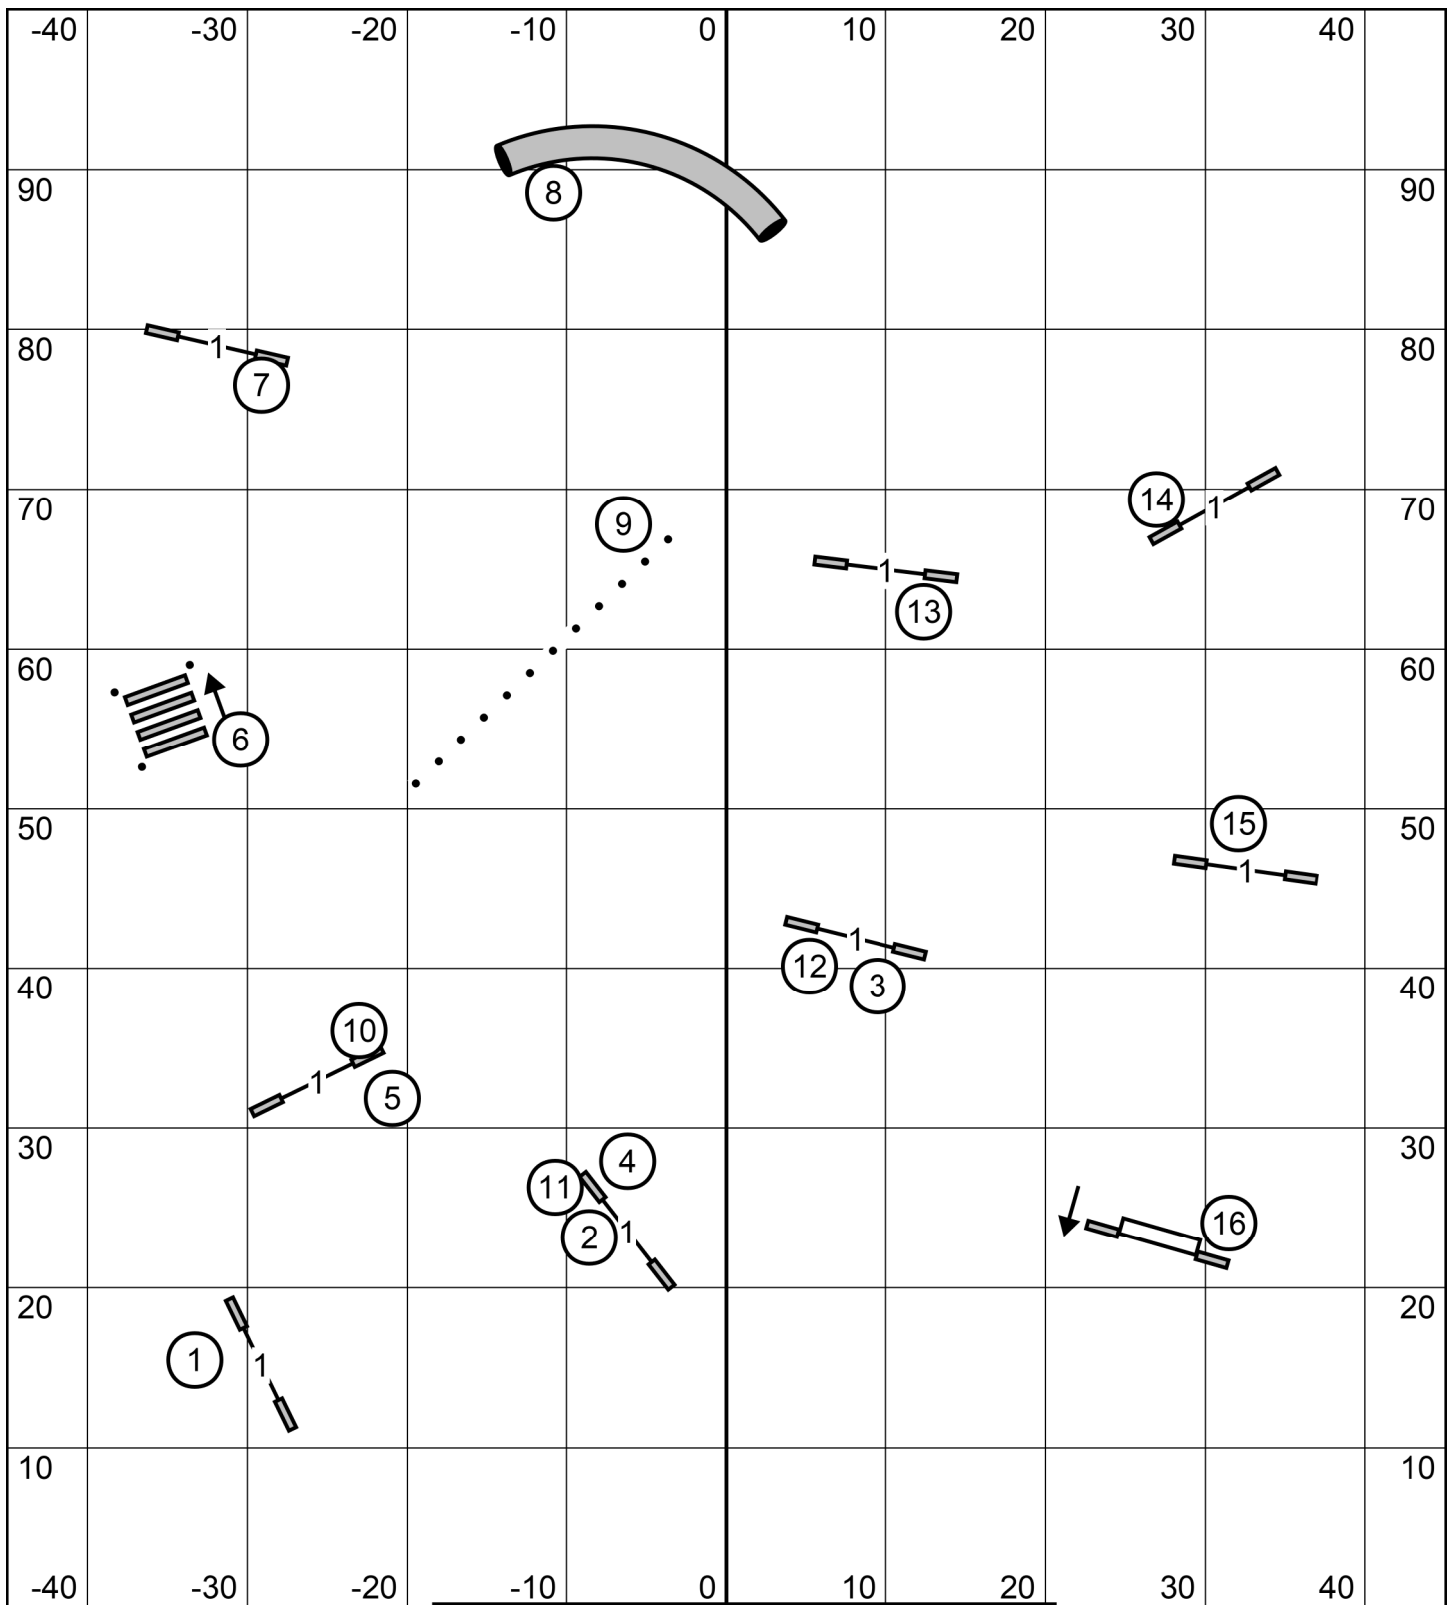

Entry/Exit

Entry/Exit

Novice Standard
 Show Me Agility Club Of Central Missouri
 Designed and Judged By Geoff Nieder
 11/2/2025

Entry/Exit

Entry/Exit

Open Jumpers
 Show Me Agility Club Of Central Missouri
 Designed and Judged By Geoff Nieder
 11/2/2025

Entry/Exit