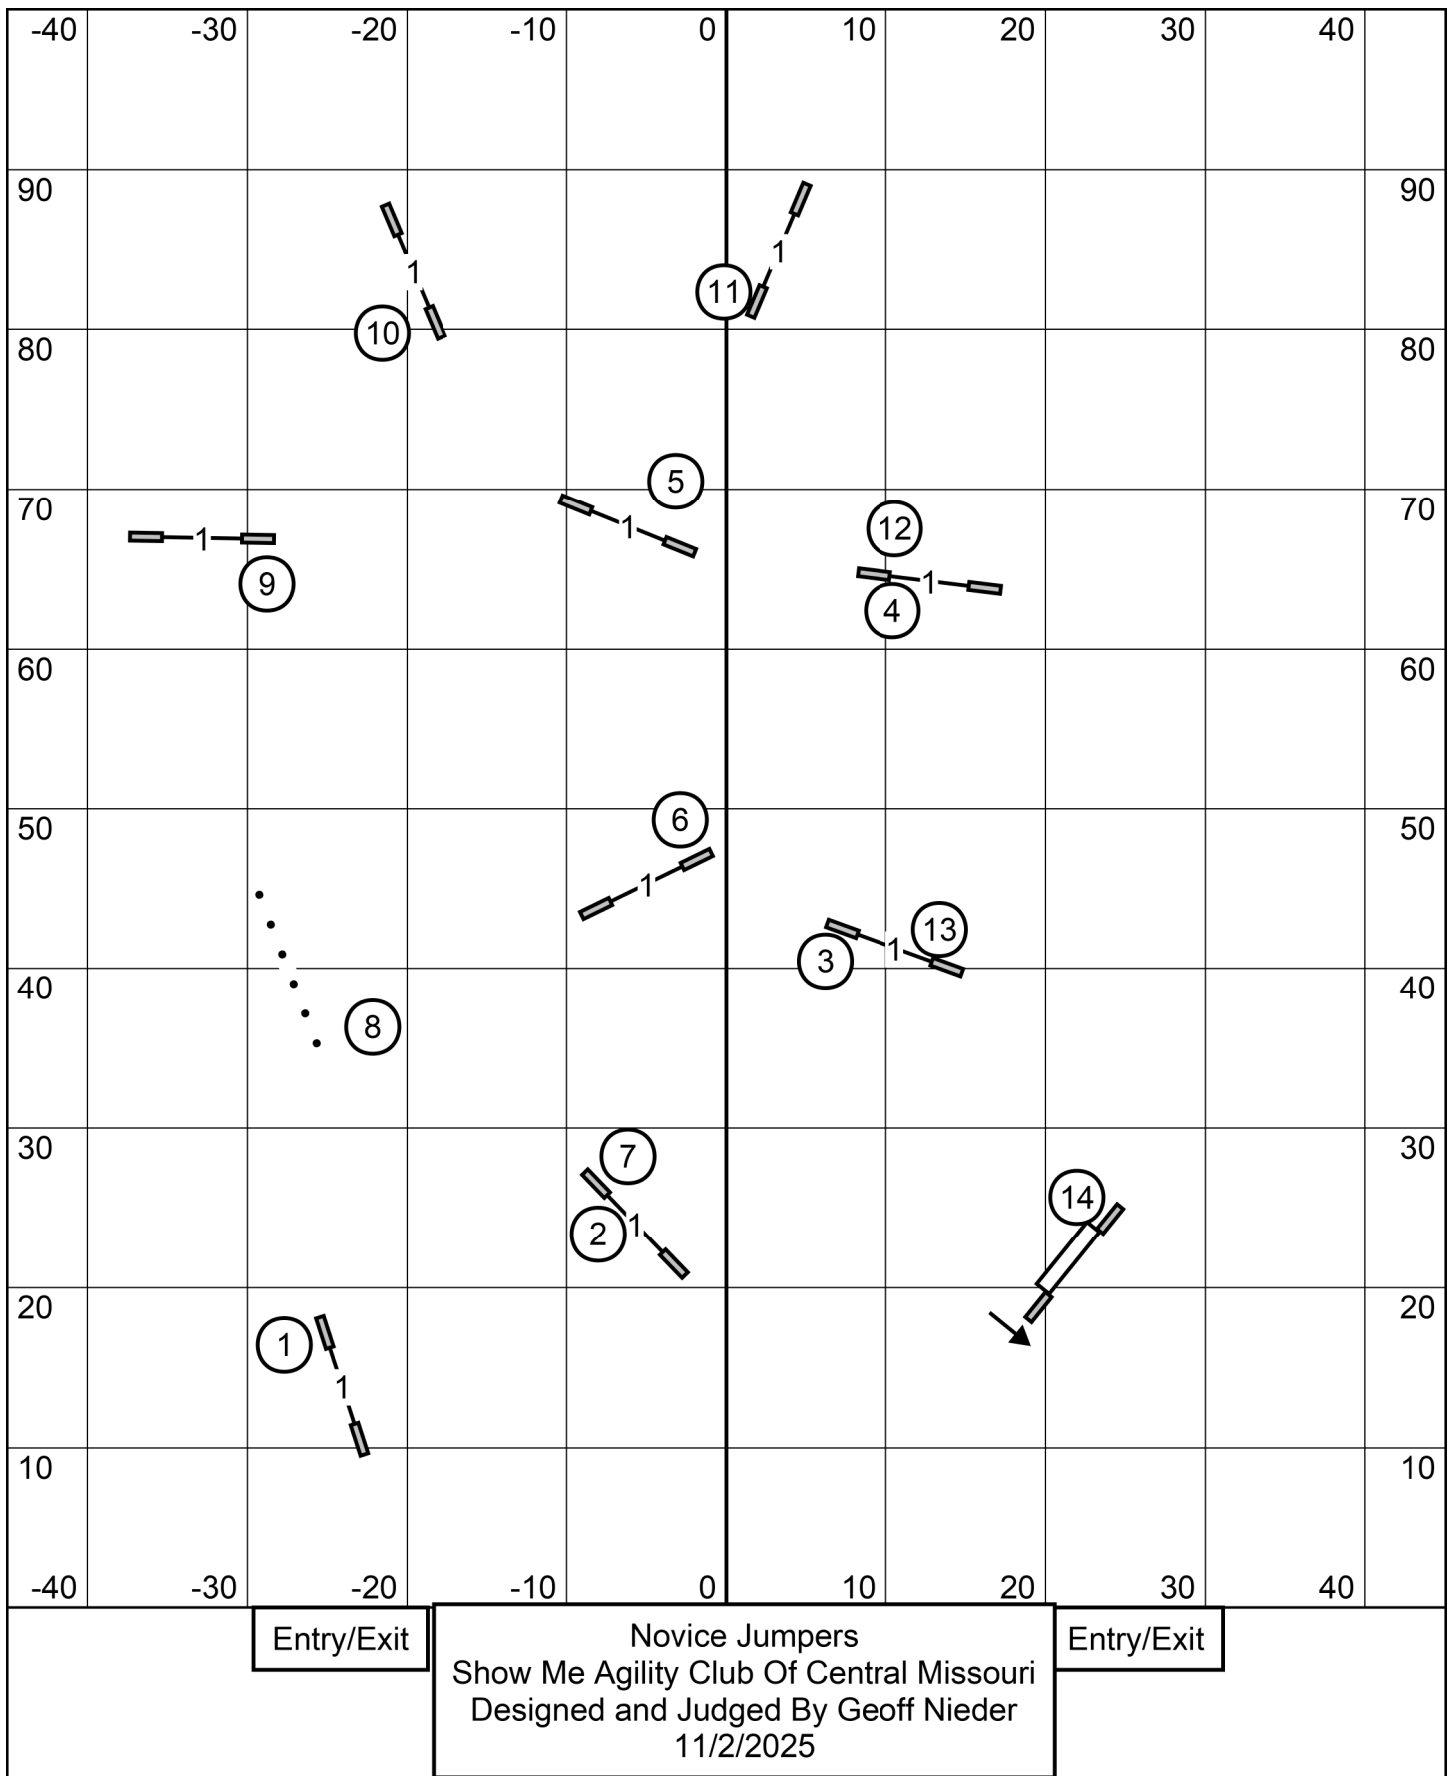

Entry/Exit

Master Jumpers
 Show Me Agility Club Of Central Missouri
 Designed and Judged By Geoff Nieder
 11/2/2025

Entry/Exit

Entry/Exit

Master Standard
 Show Me Agility Club Of Central Missouri
 Designed and Judged By Geoff Nieder
 11/2/2025

Entry/Exit

Entry/Exit

Novice Standard
 Show Me Agility Club Of Central Missouri
 Designed and Judged By Geoff Nieder
 11/2/2025

Entry/Exit

Entry/Exit

Open Jumpers
 Show Me Agility Club Of Central Missouri
 Designed and Judged By Geoff Nieder
 11/2/2025

Entry/Exit