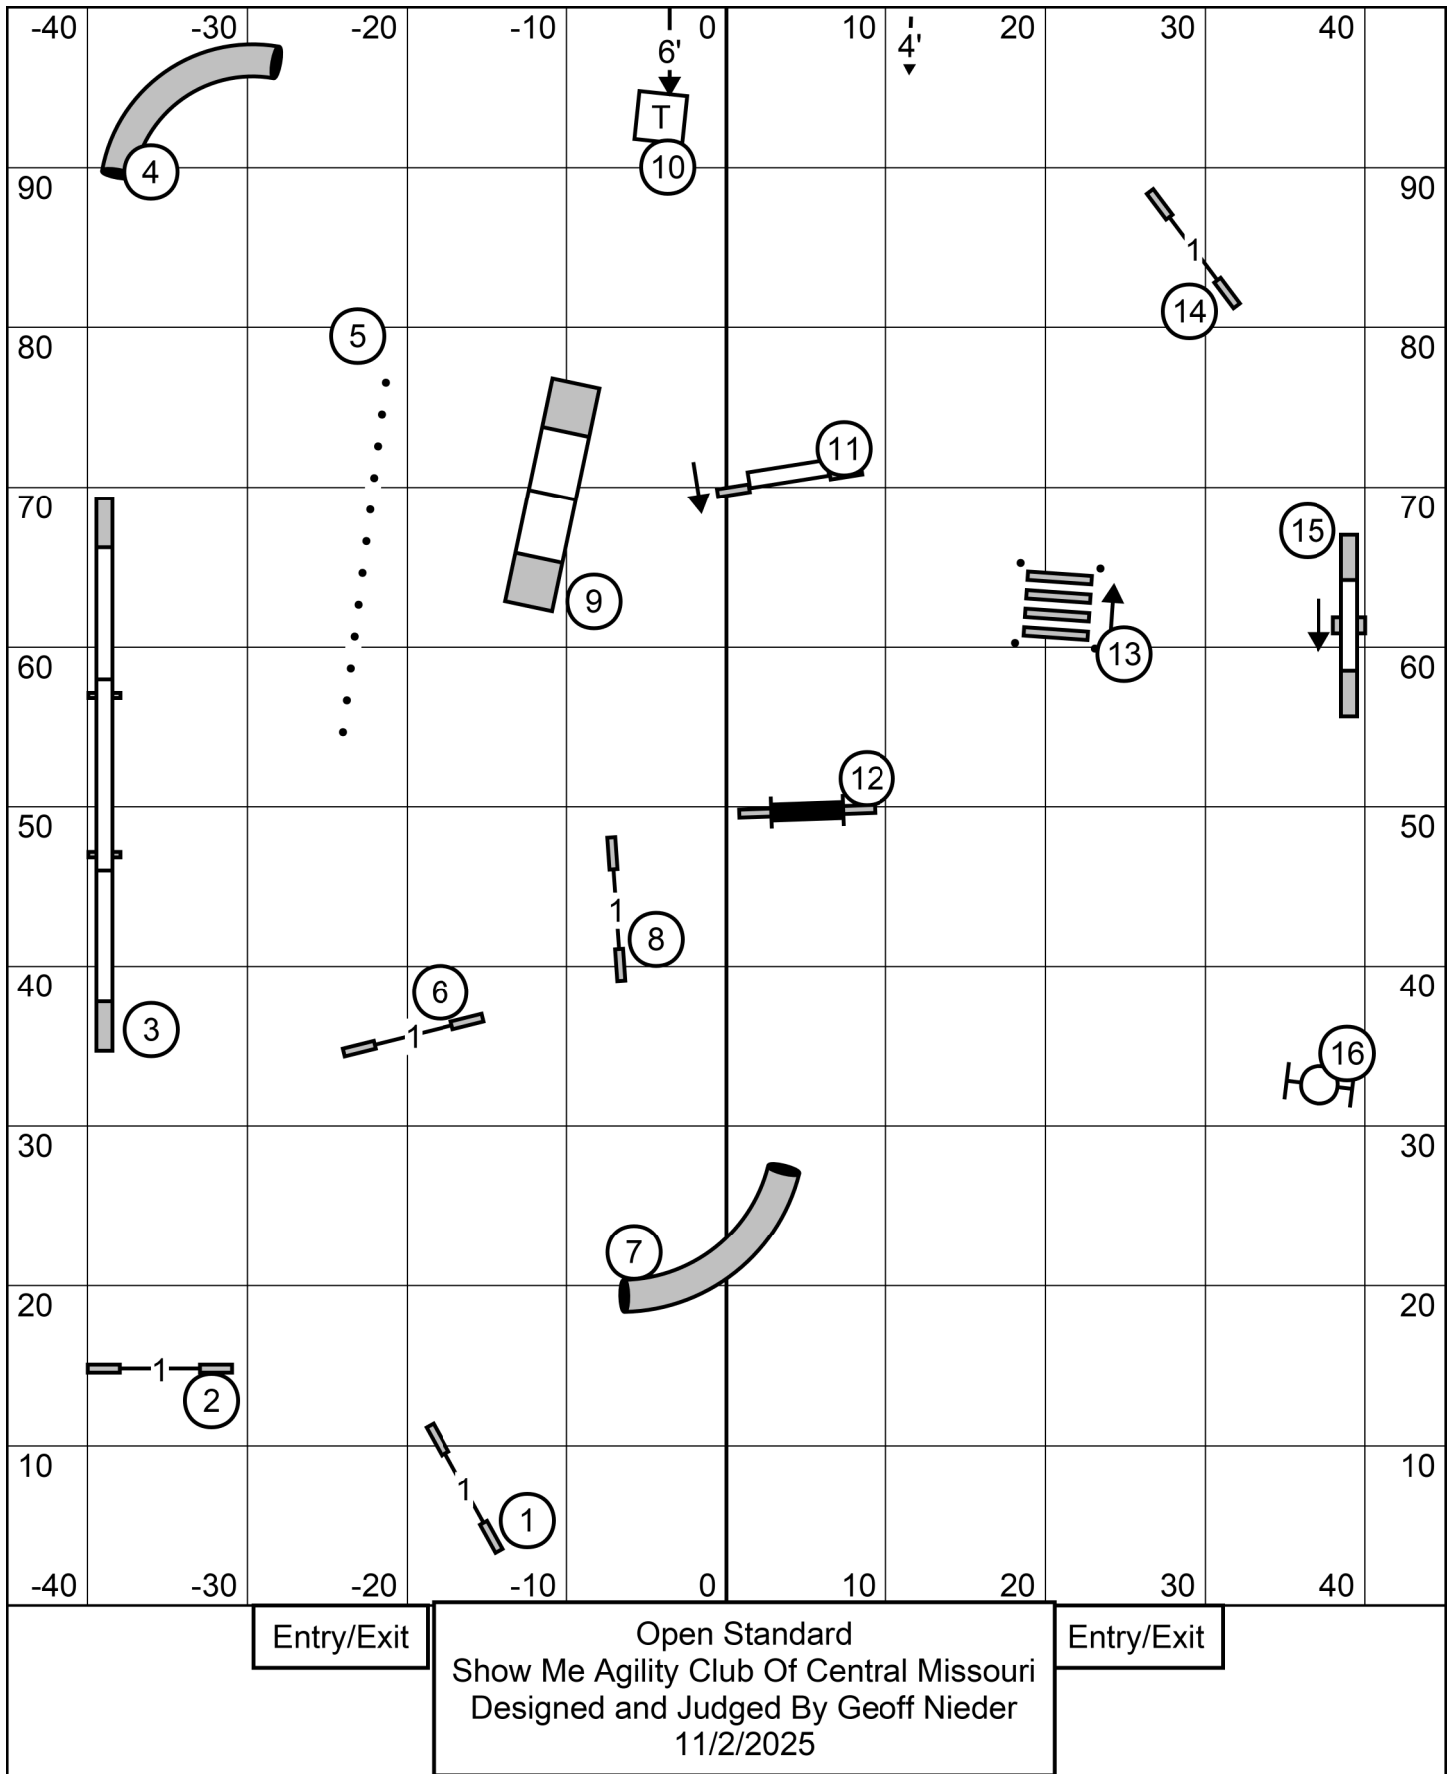

Entry/Exit

Open Standard
Show Me Agility Club Of Central Missouri
Designed and Judged By Geoff Nieder
11/2/2025

Entry/Exit