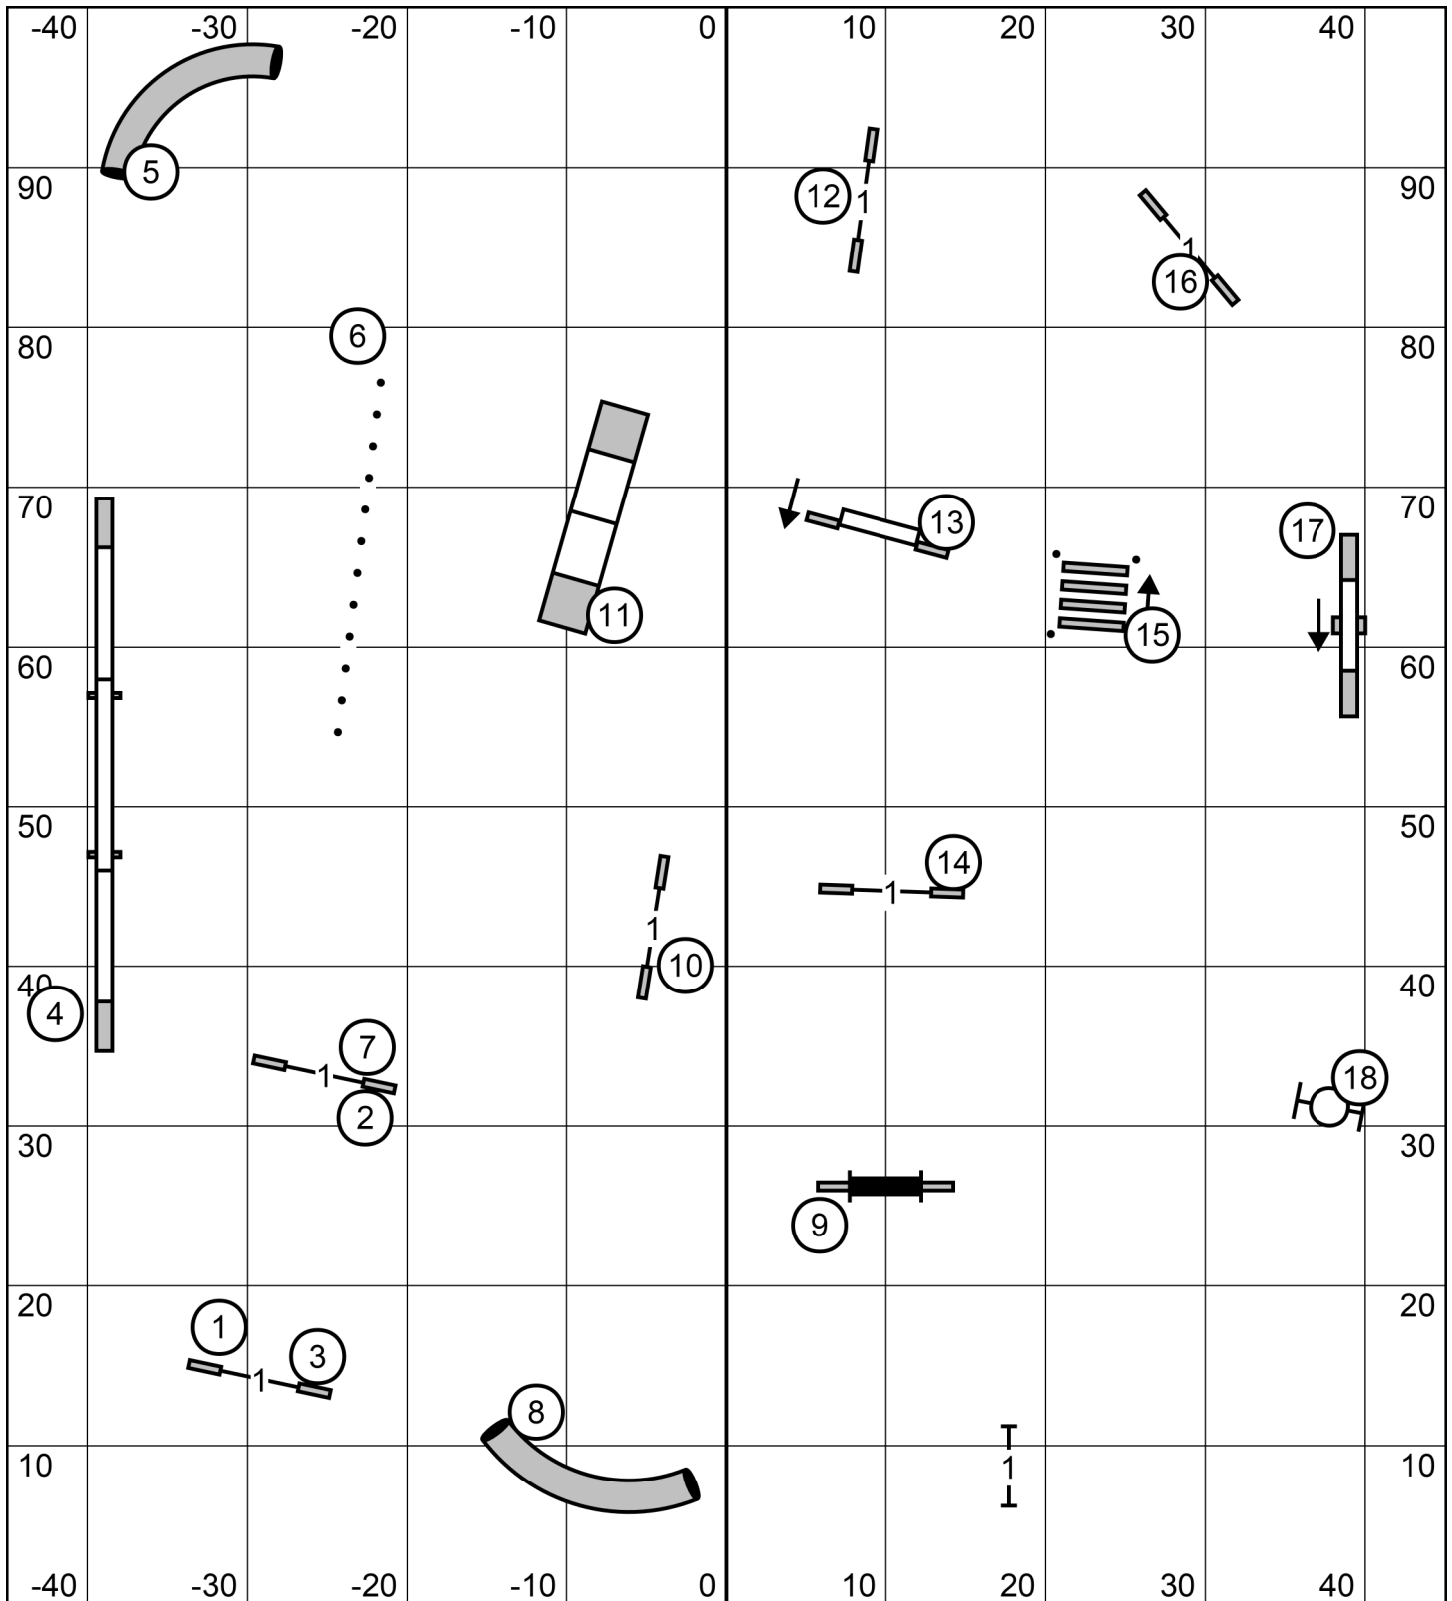

Entry/Exit

Master Jumpers
 Show Me Agility Club Of Central Missouri
 Designed and Judged By Geoff Nieder
 11/2/2025

Entry/Exit

Entry/Exit

Master Standard
 Show Me Agility Club Of Central Missouri
 Designed and Judged By Geoff Nieder
 11/2/2025

Entry/Exit

Entry/Exit

Novice Standard
 Show Me Agility Club Of Central Missouri
 Designed and Judged By Geoff Nieder
 11/2/2025

Entry/Exit

Entry/Exit

Open Jumpers
 Show Me Agility Club Of Central Missouri
 Designed and Judged By Geoff Nieder
 11/2/2025

Entry/Exit