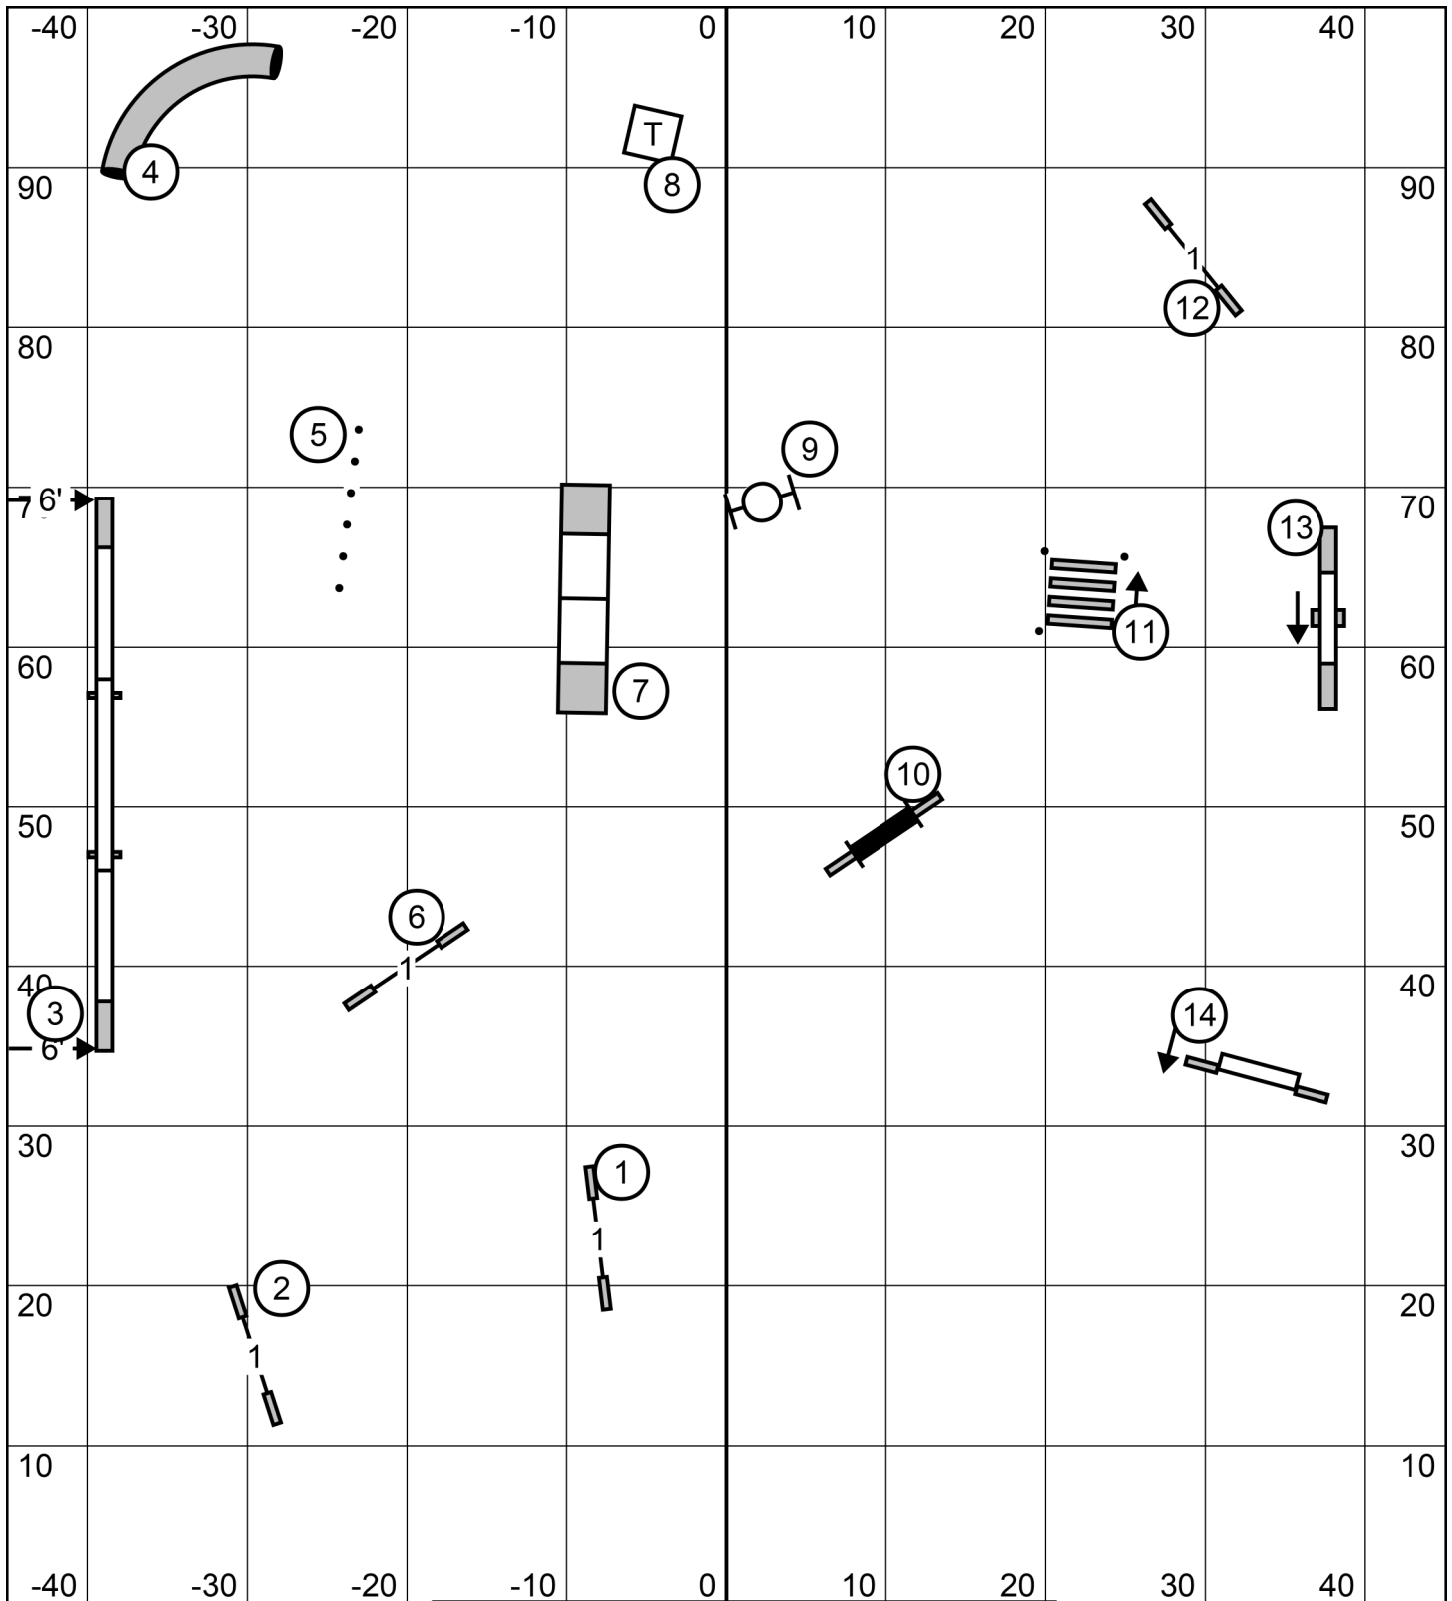

Entry/Exit

Master Jumpers
 Show Me Agility Club Of Central Missouri
 Designed and Judged By Geoff Nieder
 11/2/2025

Entry/Exit

Entry/Exit

Master Standard
 Show Me Agility Club Of Central Missouri
 Designed and Judged By Geoff Nieder
 11/2/2025

Entry/Exit

Entry/Exit

Novice Standard
 Show Me Agility Club Of Central Missouri
 Designed and Judged By Geoff Nieder
 11/2/2025

Entry/Exit

Entry/Exit

Open Jumpers
 Show Me Agility Club Of Central Missouri
 Designed and Judged By Geoff Nieder
 11/2/2025

Entry/Exit