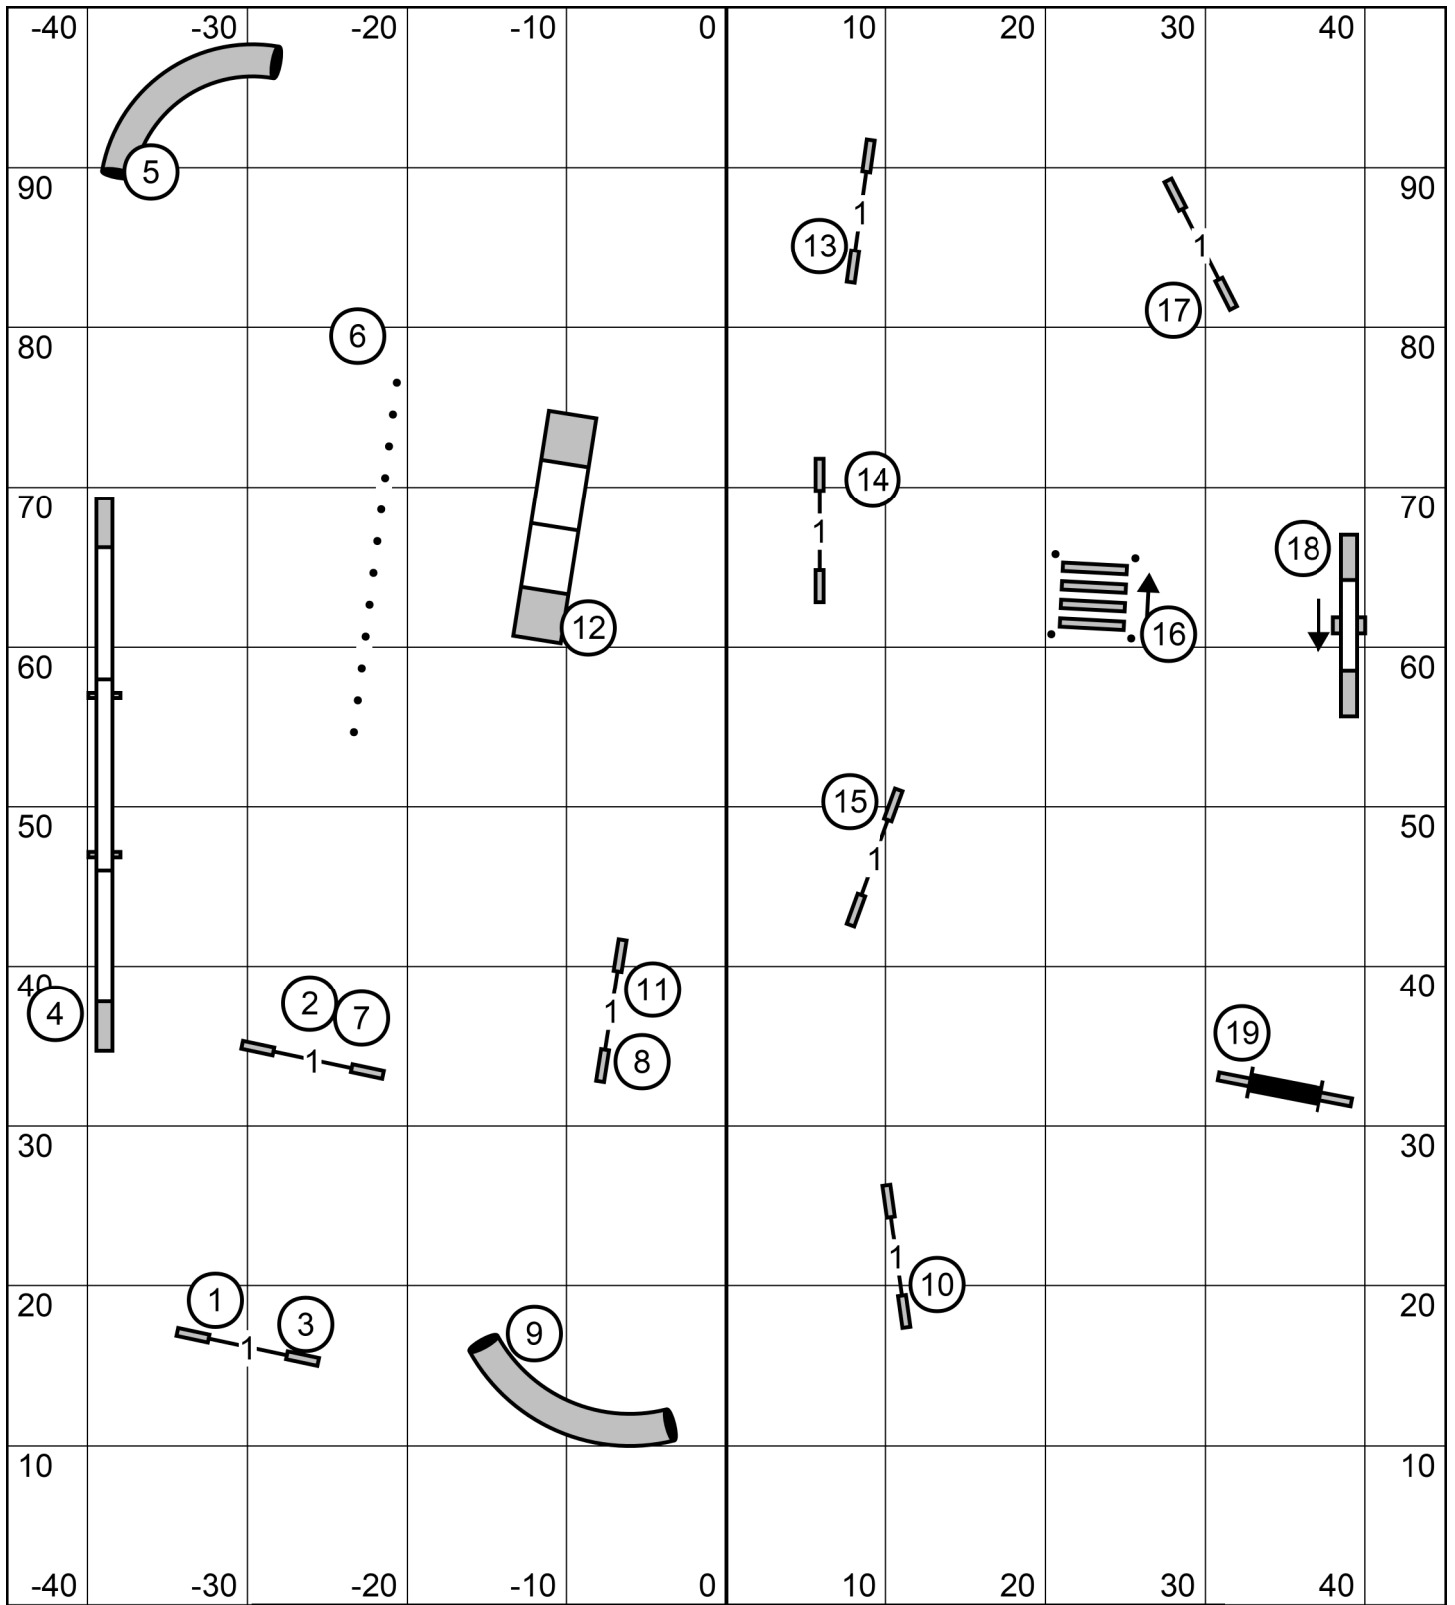

Entry/Exit

Premier Standard
Show Me Agility Club Of Central Missouri
Designed and Judged By Geoff Nieder
11/2/2025

Entry/Exit