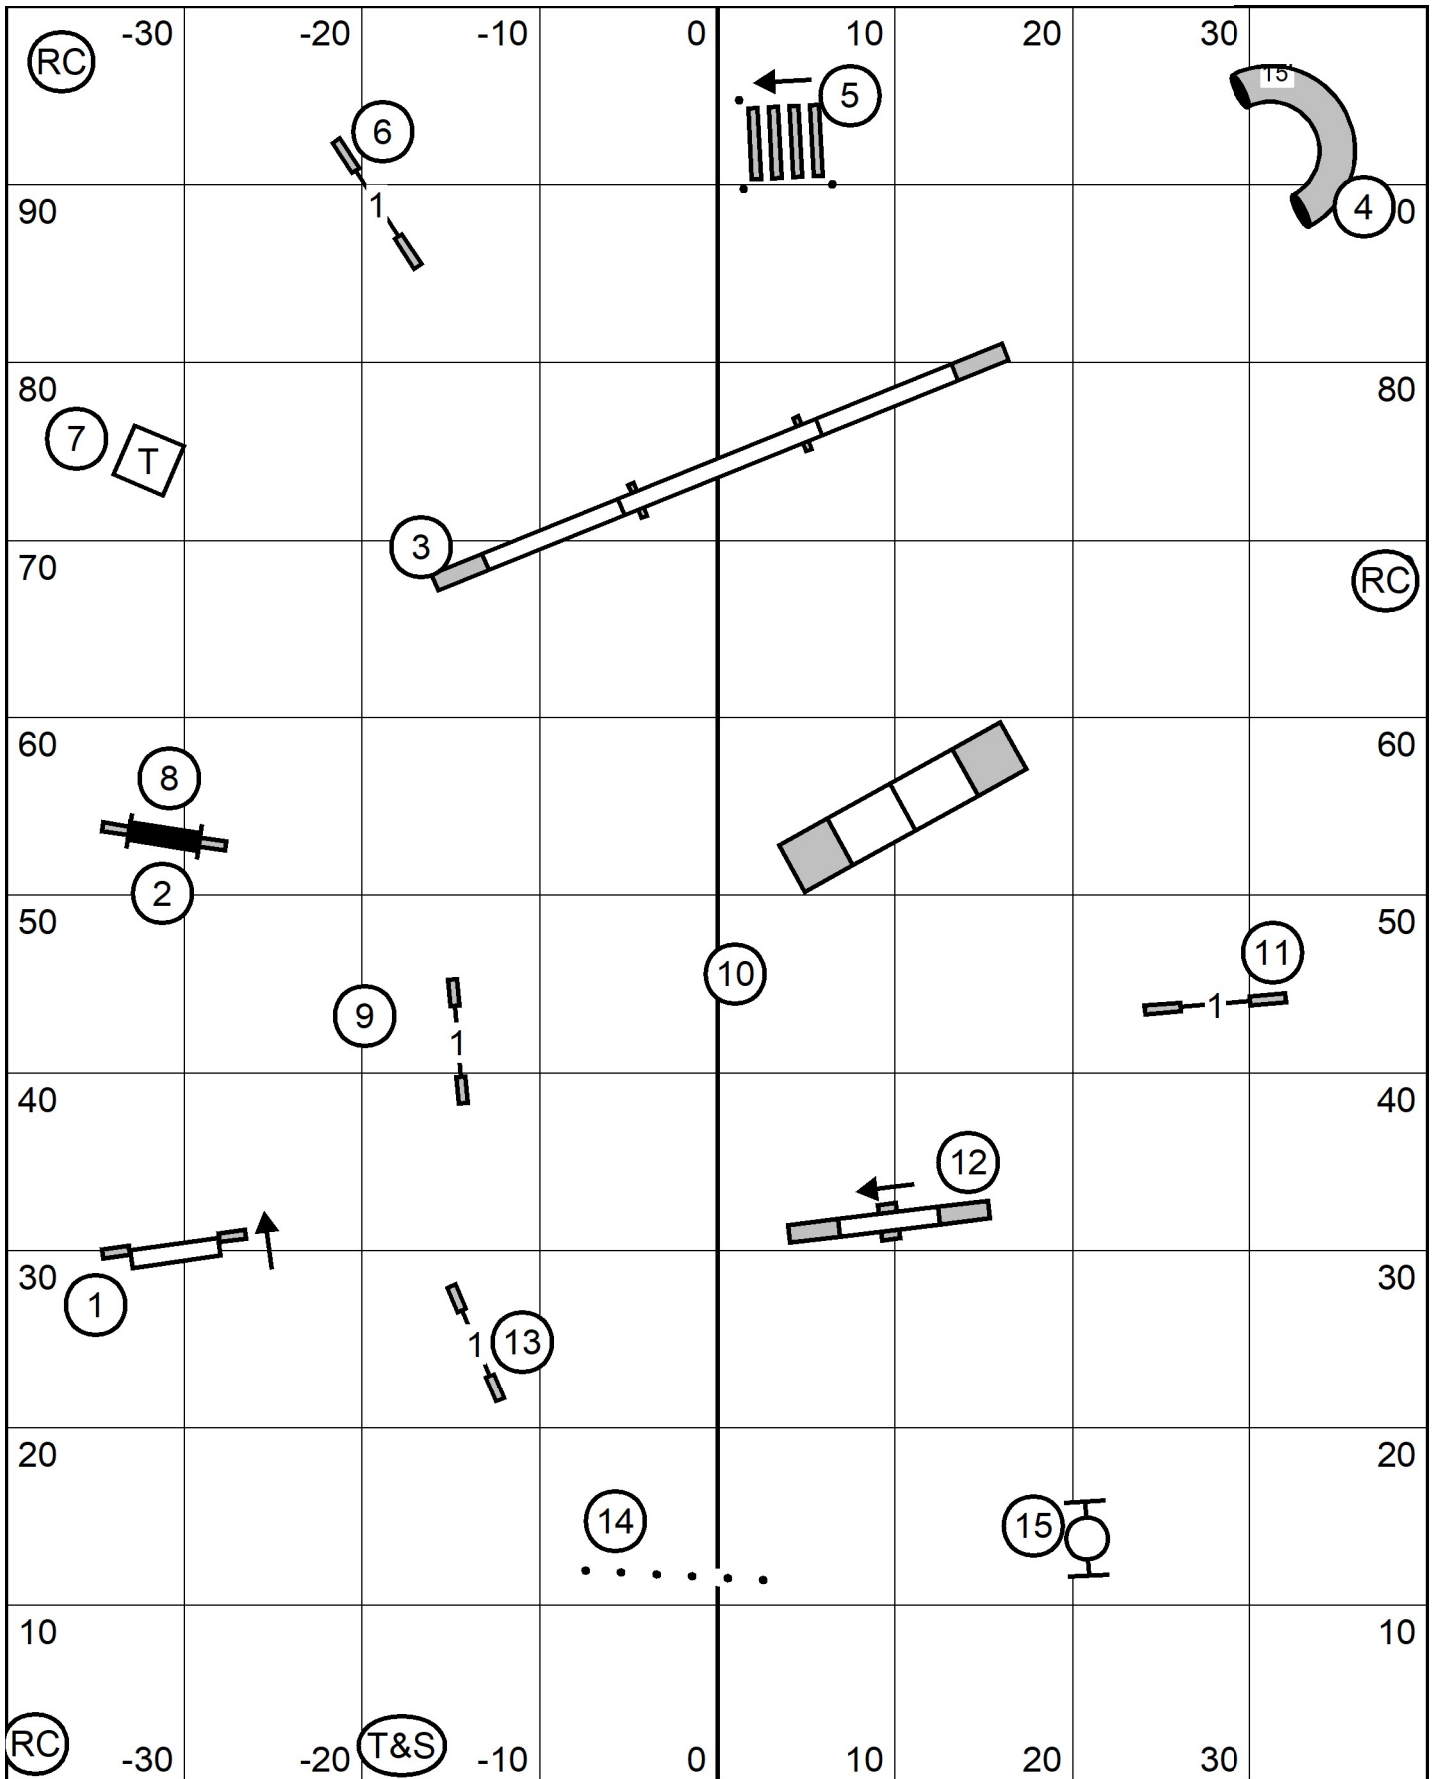

Mound City Obedience Training Club Lisa Rieves (Judged by Kathy Guerra)
NOVICE STANDARD Friday, November 14, 2025