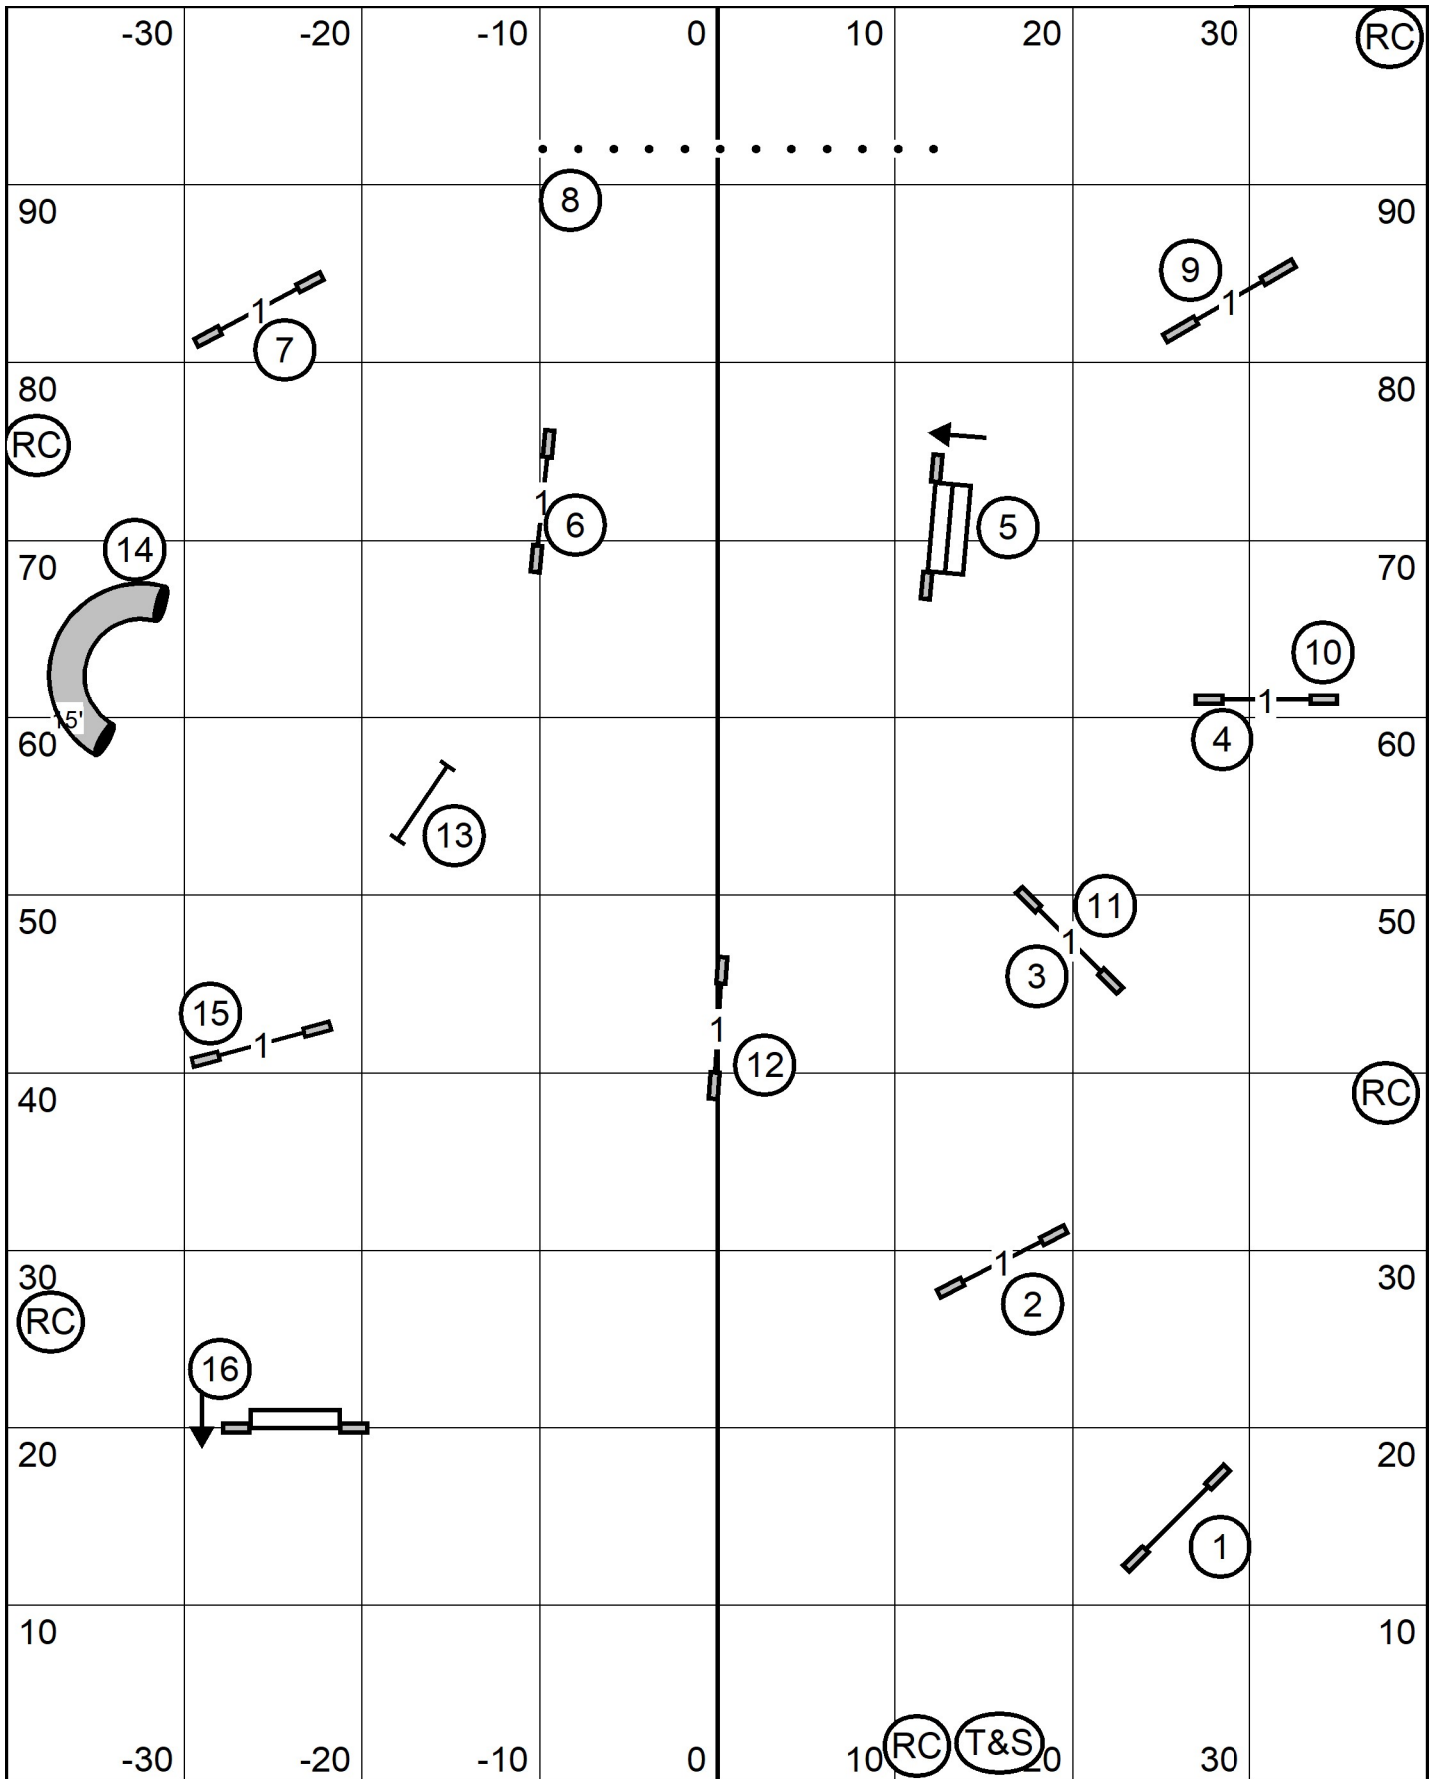

Mound City Obedience Training Club Lisa Rieves (judged by Kathy Guerra)
OPEN JWW Friday, November 14, 2025