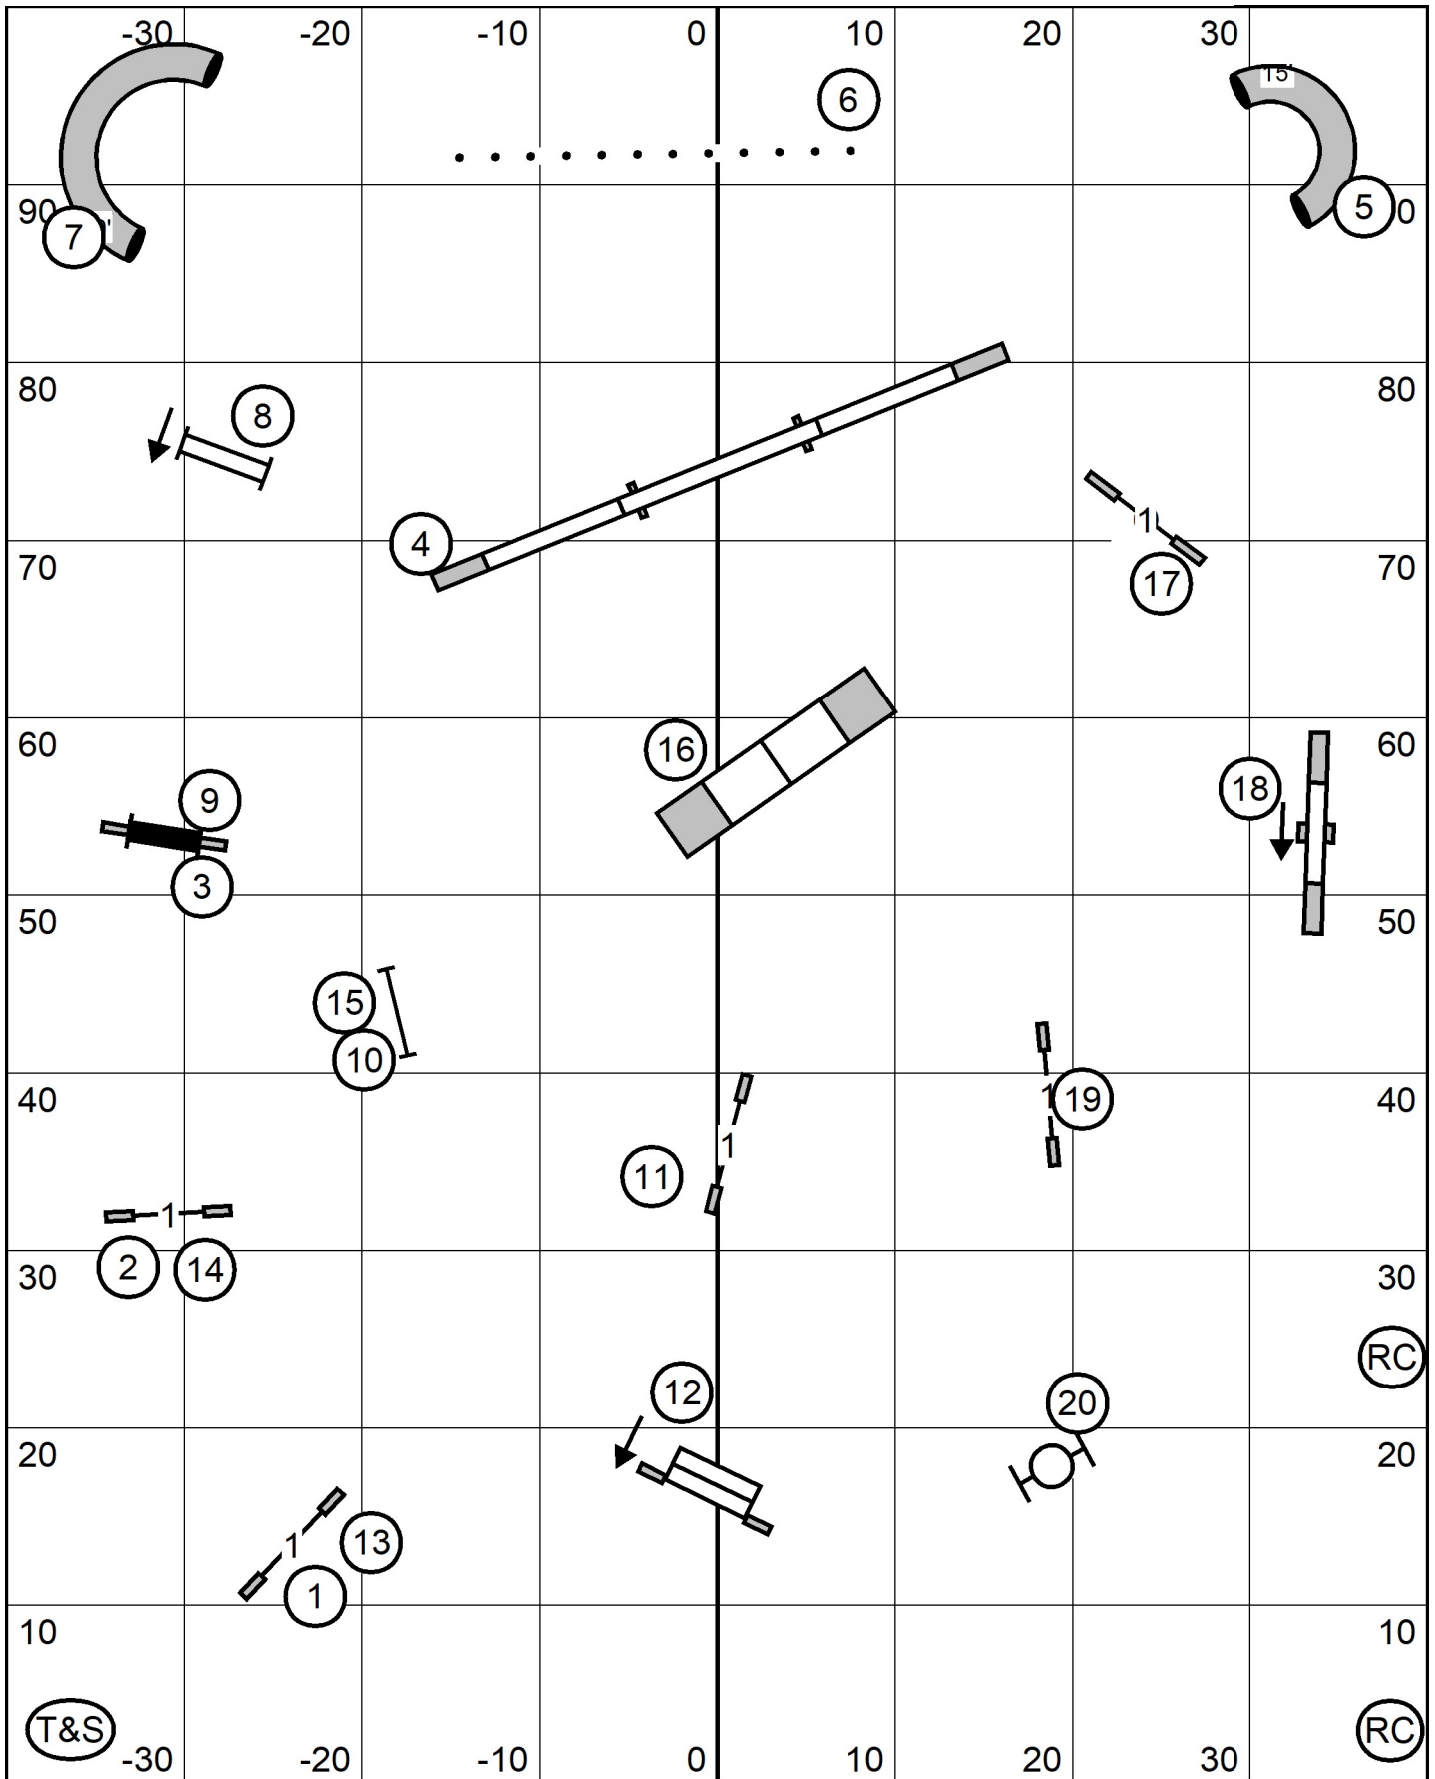

Mound City Obedience Training Club Lisa Rieves (judged by Kathy Guerra)
Master/Excellent Standard Friday, November 14, 2025