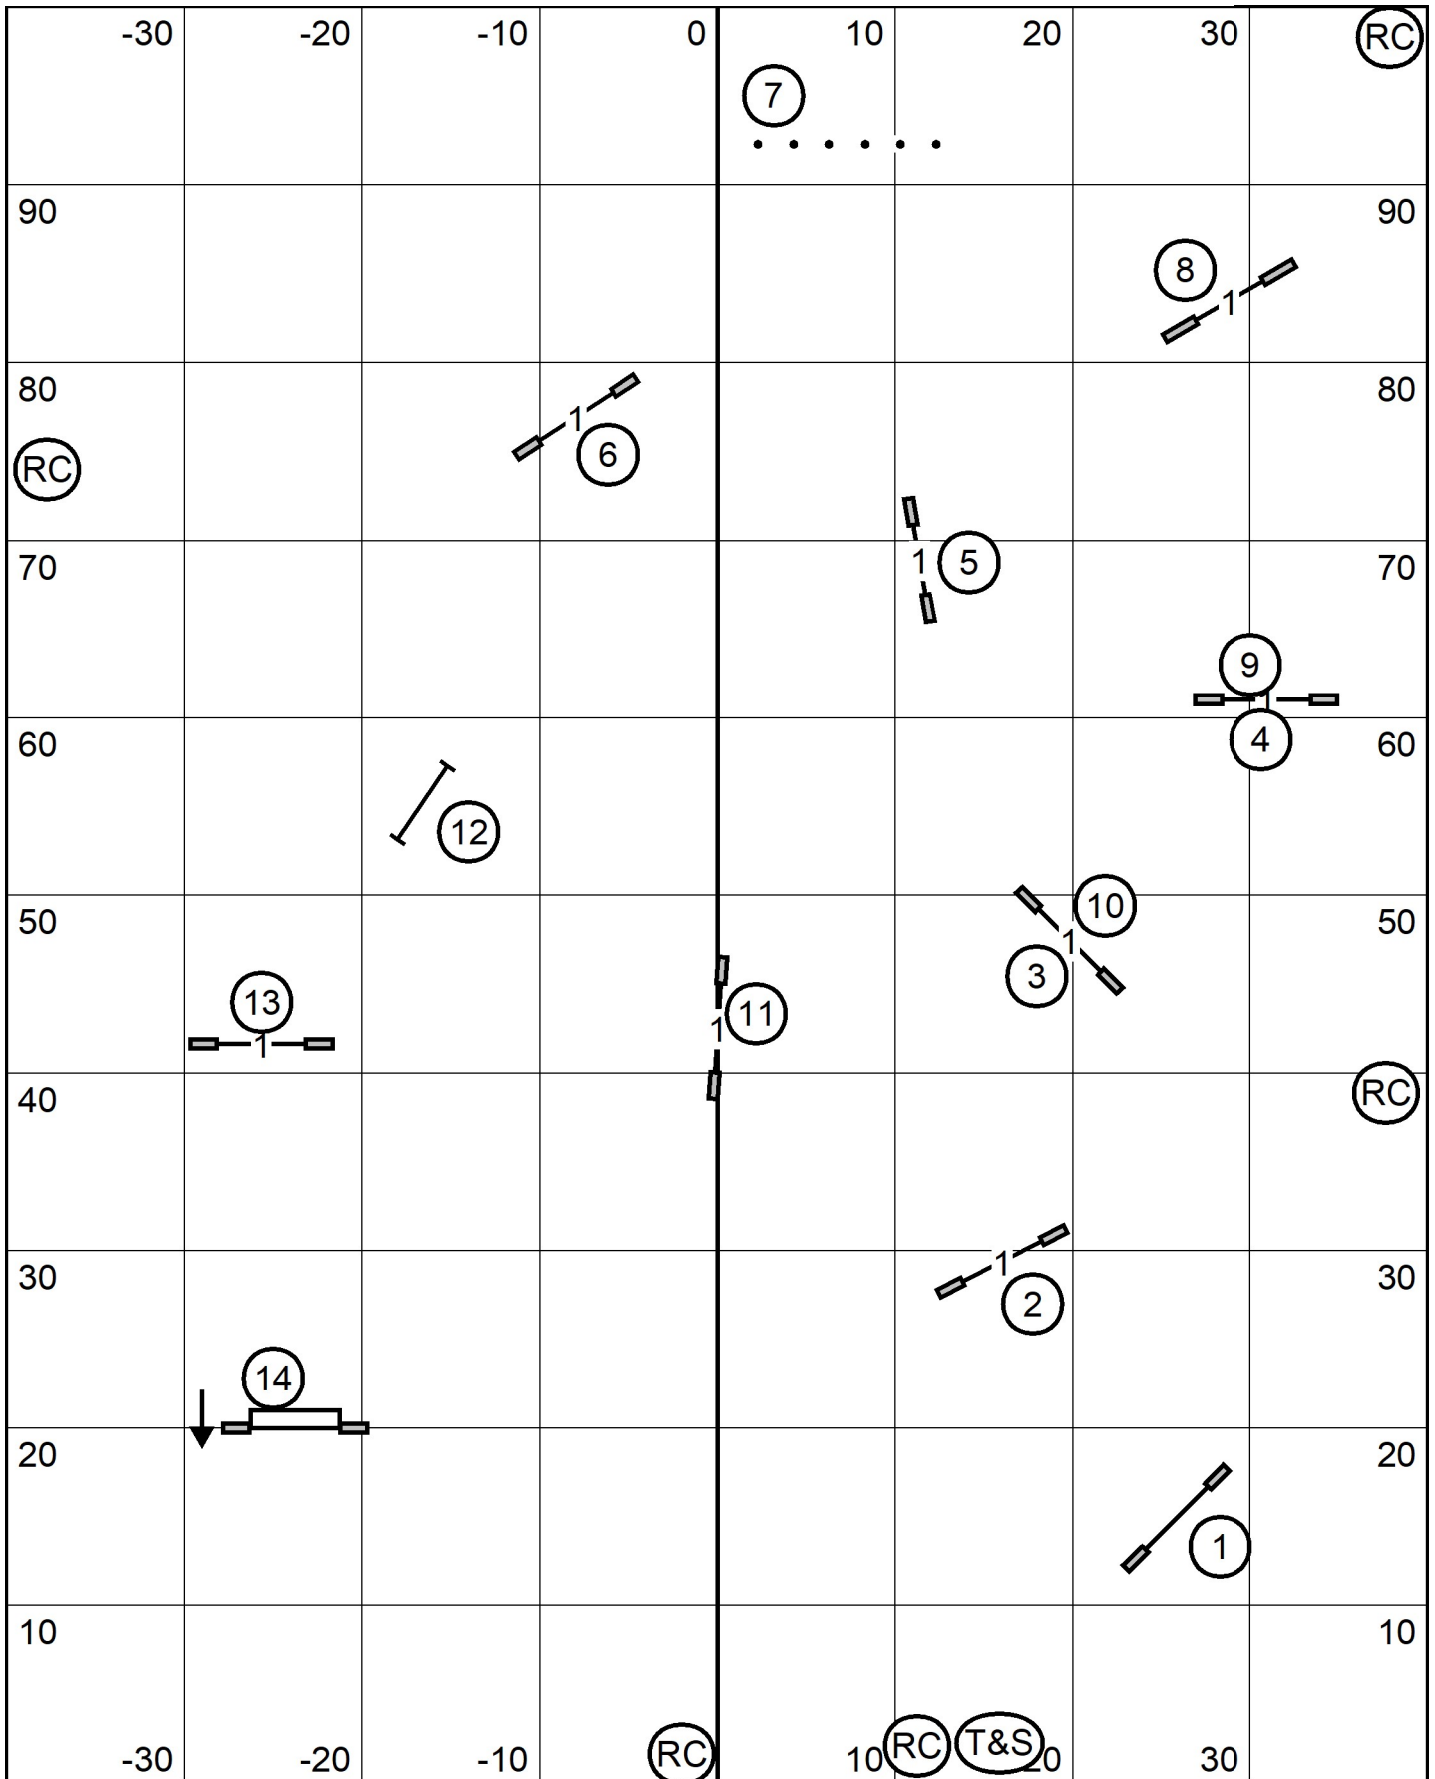

Mound City Obedience Training Club Lisa Rieves (judge by Kathy Guerra)
NOVICE JWW Friday, November 14, 2025