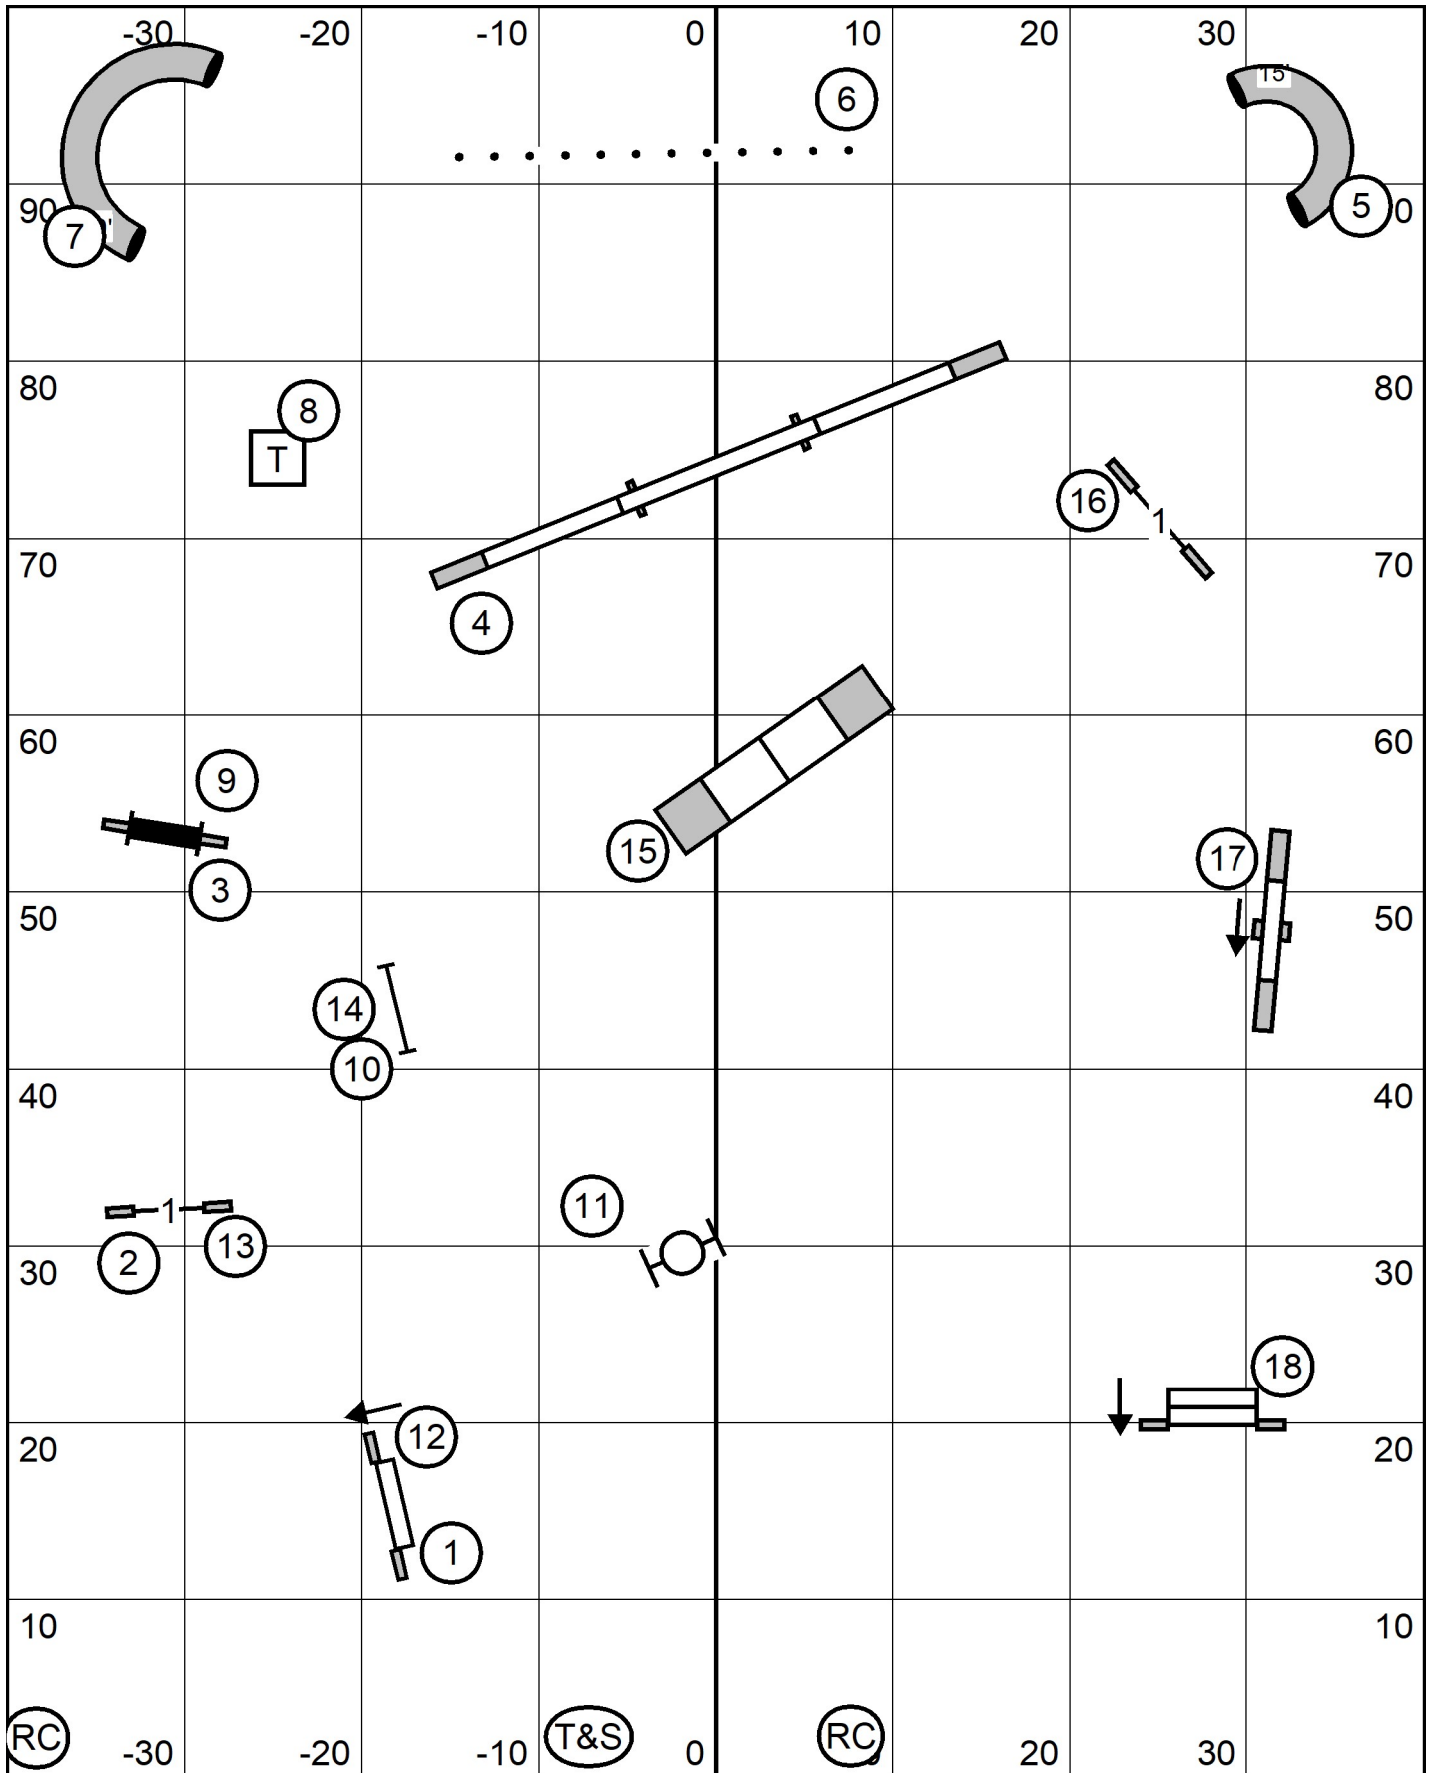

Mound City Obedience Training Club

Lisa Rieves

Open Standard Friday, November 14, 2025 Judged by Kathy Guerra