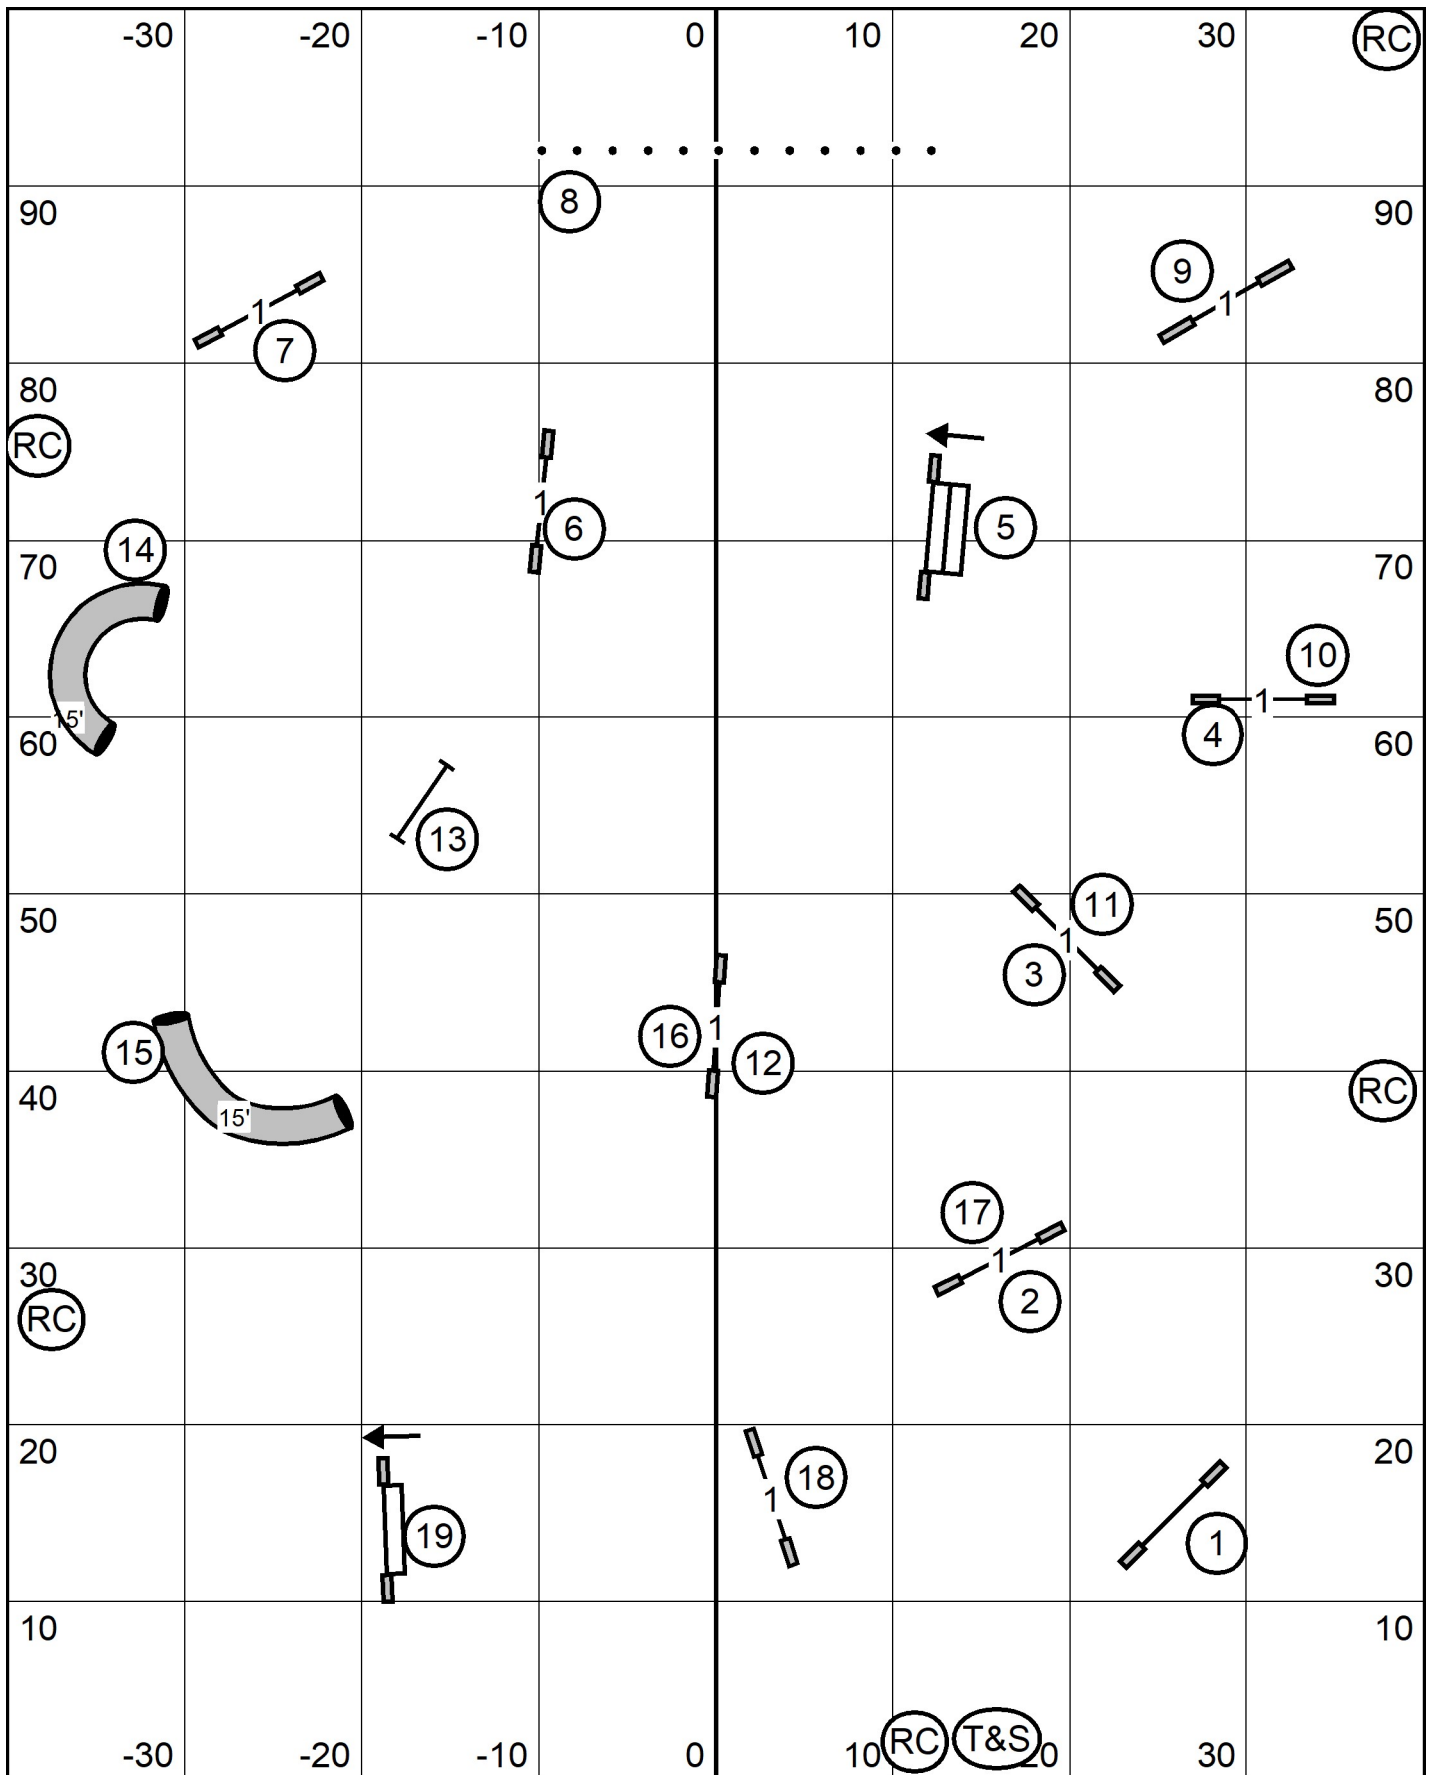

M/Ex 3-10-sq2 or sq2-sq10-3 solid line 60 to Q
 Open 3-10 dotted line 55 to Q
 Novice 3-10 dashed line 50 to Q

Mound City Obedience Training Club Lisa Rieves
FAST Friday, November 14, 2025 (Judged by Kathy Guerra)