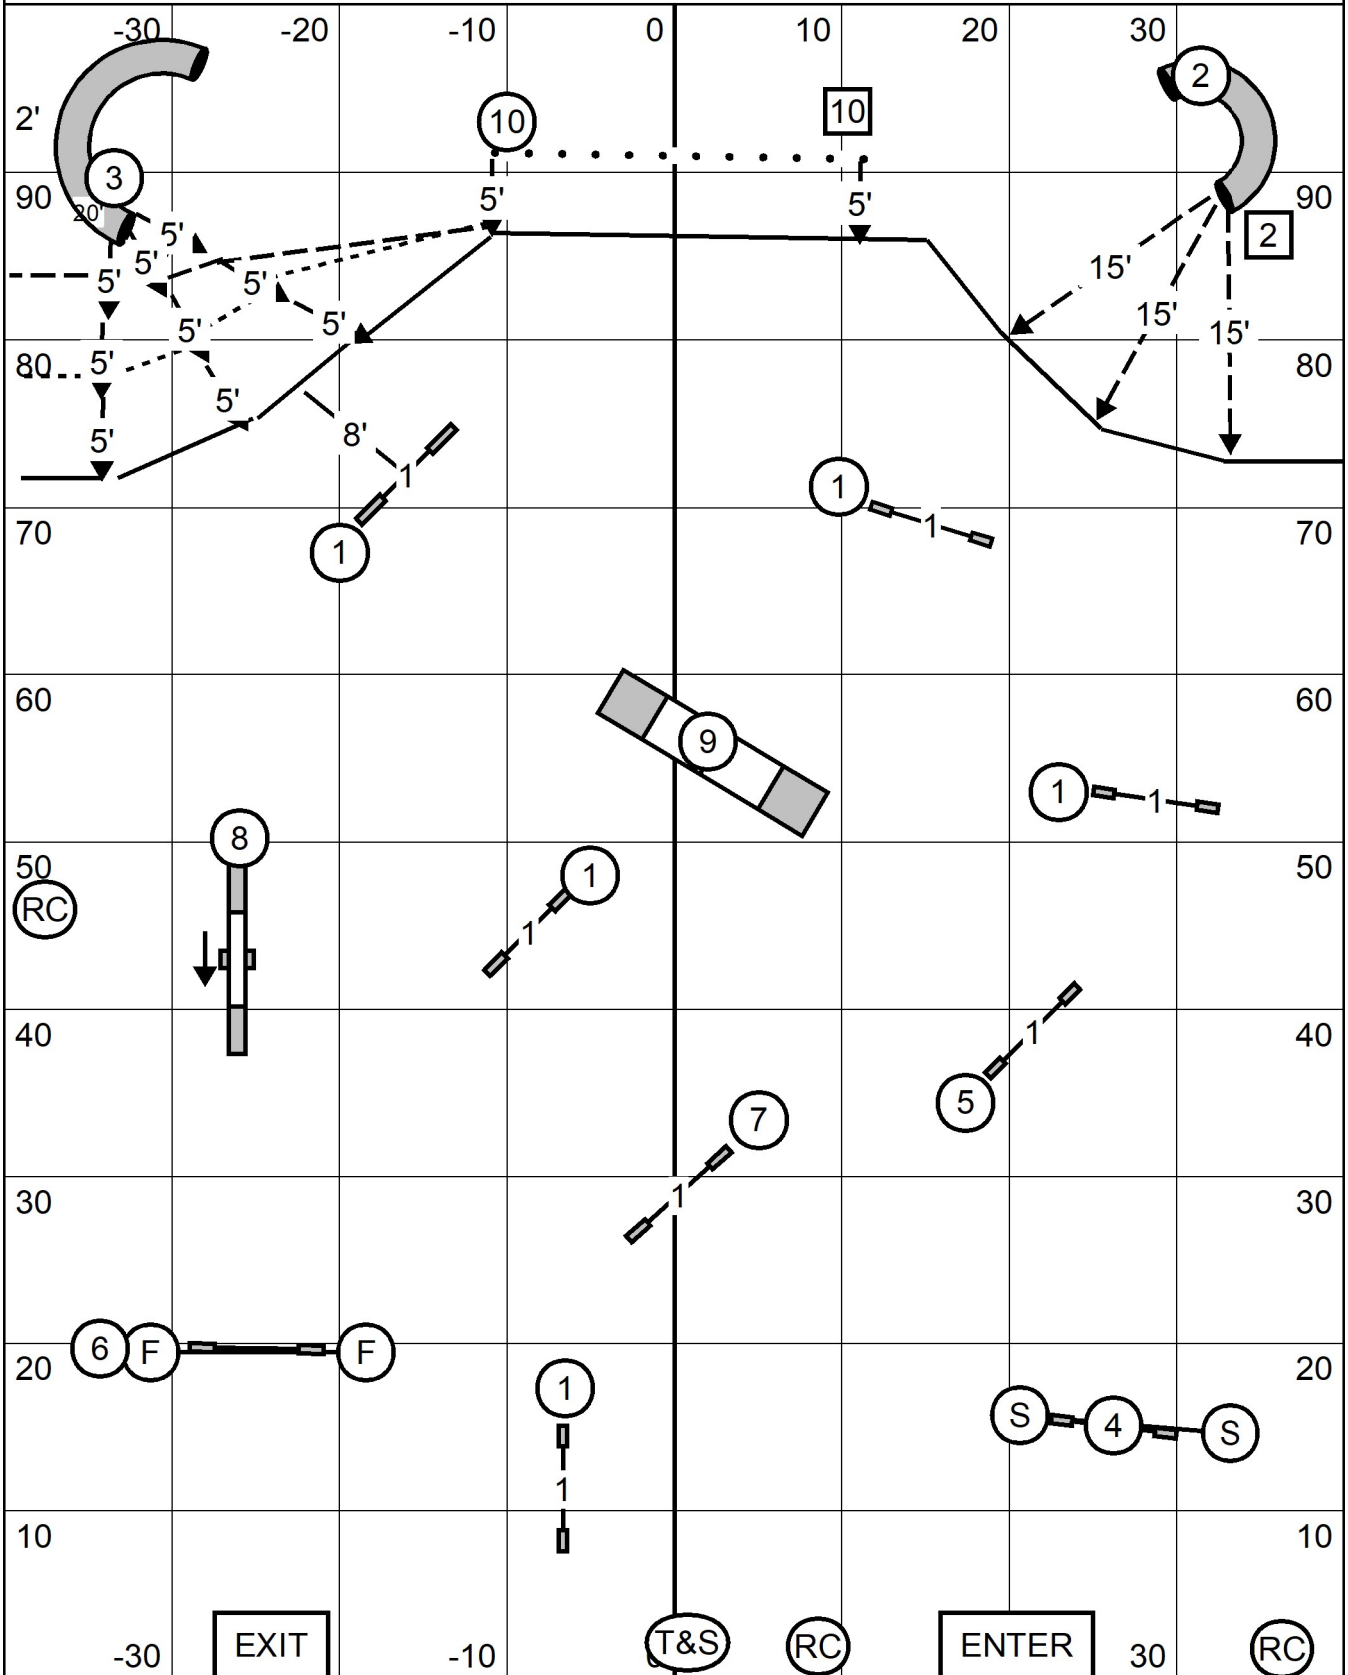

M/Ex 3-10-sq2 or sq2-sq10-3 solid line 60 to Q
 Open 3-10 dotted line 55 to Q
 Novice 3-10 dashed line 50 to Q

Mound City Obedience Training Club Lisa Rieves
FAST Friday, November 14, 2025 (Judged by Kathy Guerra)