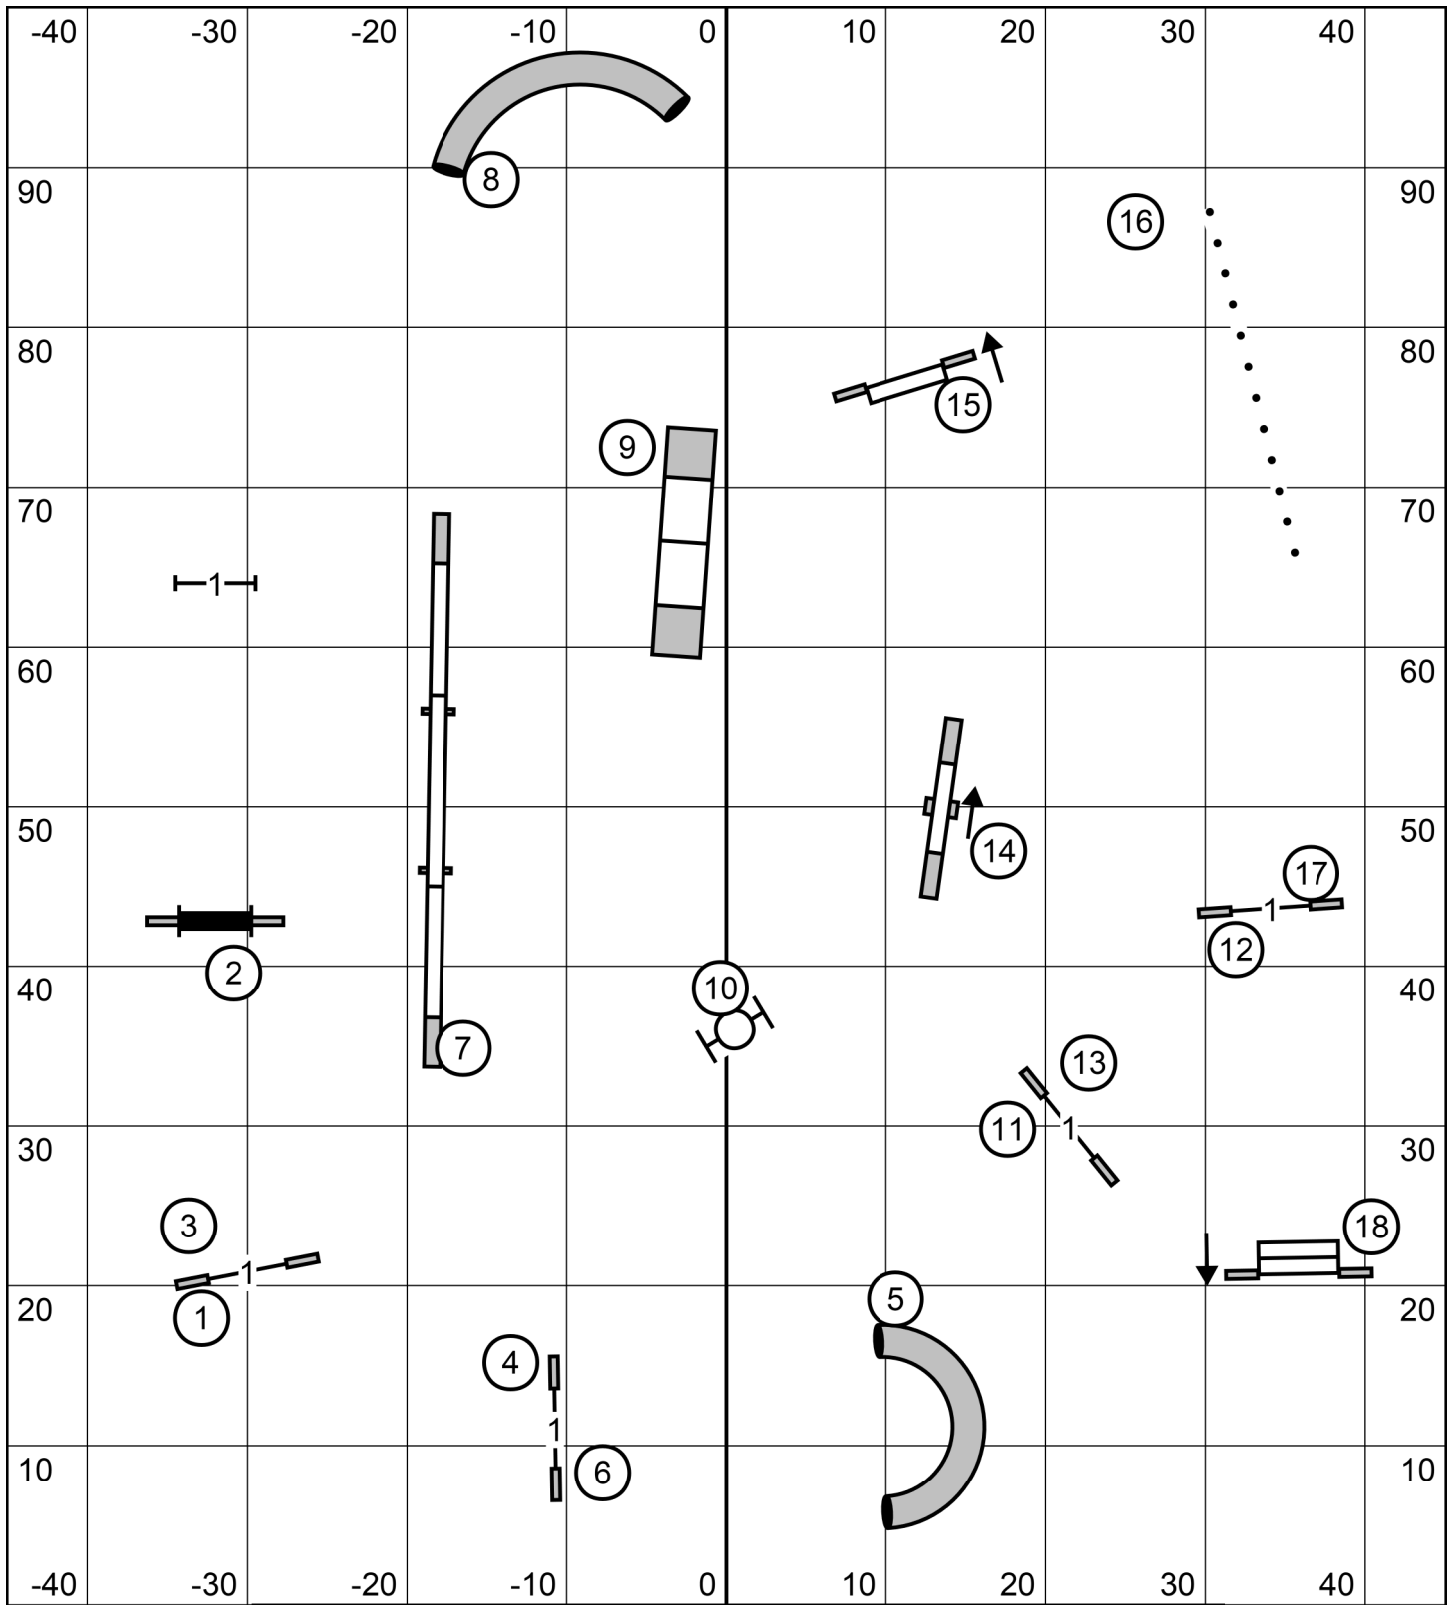

Entry/Exit

Master Jumpers
 Show Me Agility Club Of Central Missouri
 Designed and Judged By Geoff Nieder
 10/31/2025

Entry/Exit

Entry/Exit

Master Standard
 Show Me Agility Club Of Central Missouri
 Designed and Judged By Geoff Nieder
 10/31/2025

Entry/Exit

Entry/Exit

Time To Beat
 Show Me Agility Club Of Central Missouri
 Designed and Judged By Geoff Nieder
 10/31/2025

Entry/Exit