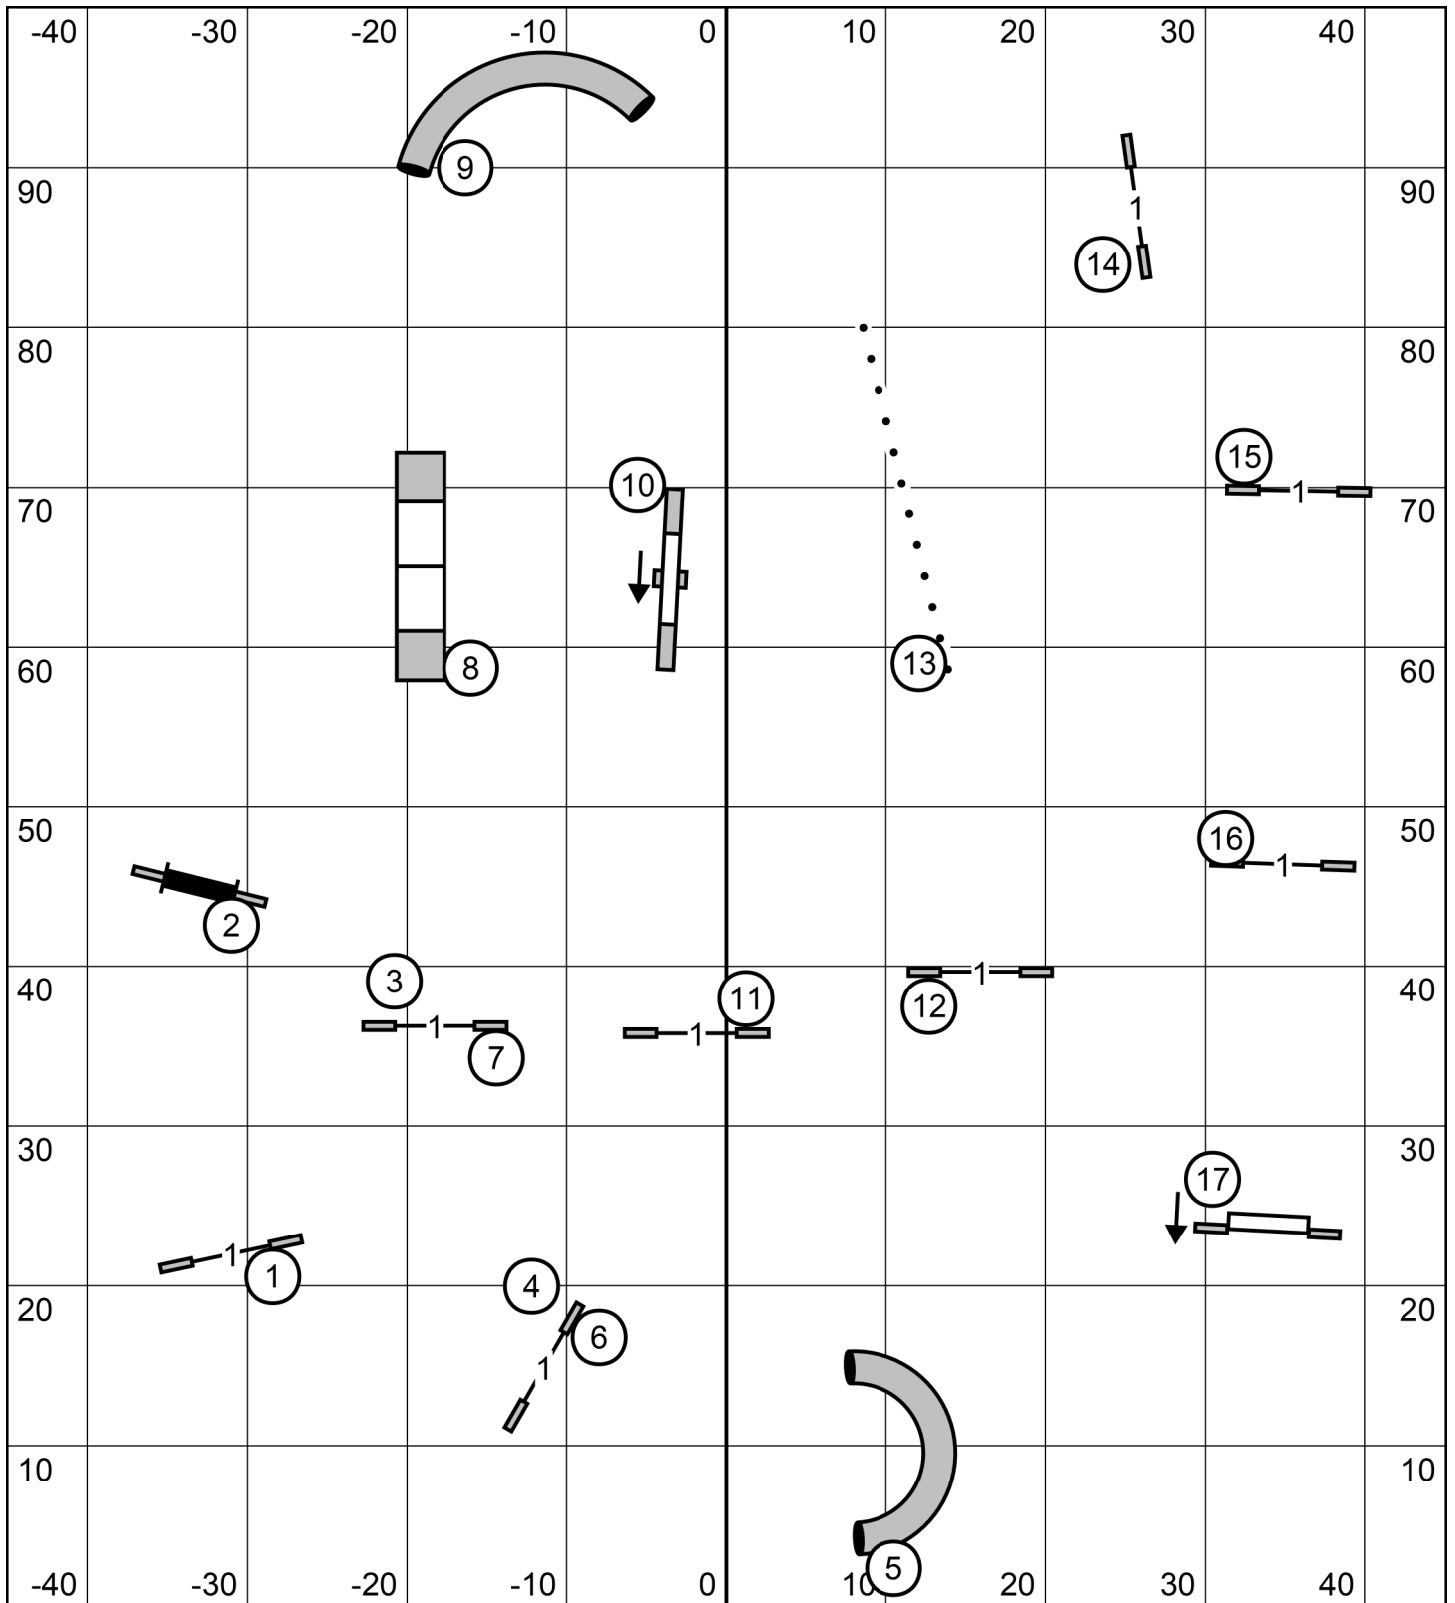

Entry/Exit

Master Jumpers
 Show Me Agility Club Of Central Missouri
 Designed and Judged By Geoff Nieder
 10/31/2025

Entry/Exit

Entry/Exit

Master Standard
 Show Me Agility Club Of Central Missouri
 Designed and Judged By Geoff Nieder
 10/31/2025

Entry/Exit

Entry/Exit

Time To Beat
 Show Me Agility Club Of Central Missouri
 Designed and Judged By Geoff Nieder
 10/31/2025

Entry/Exit