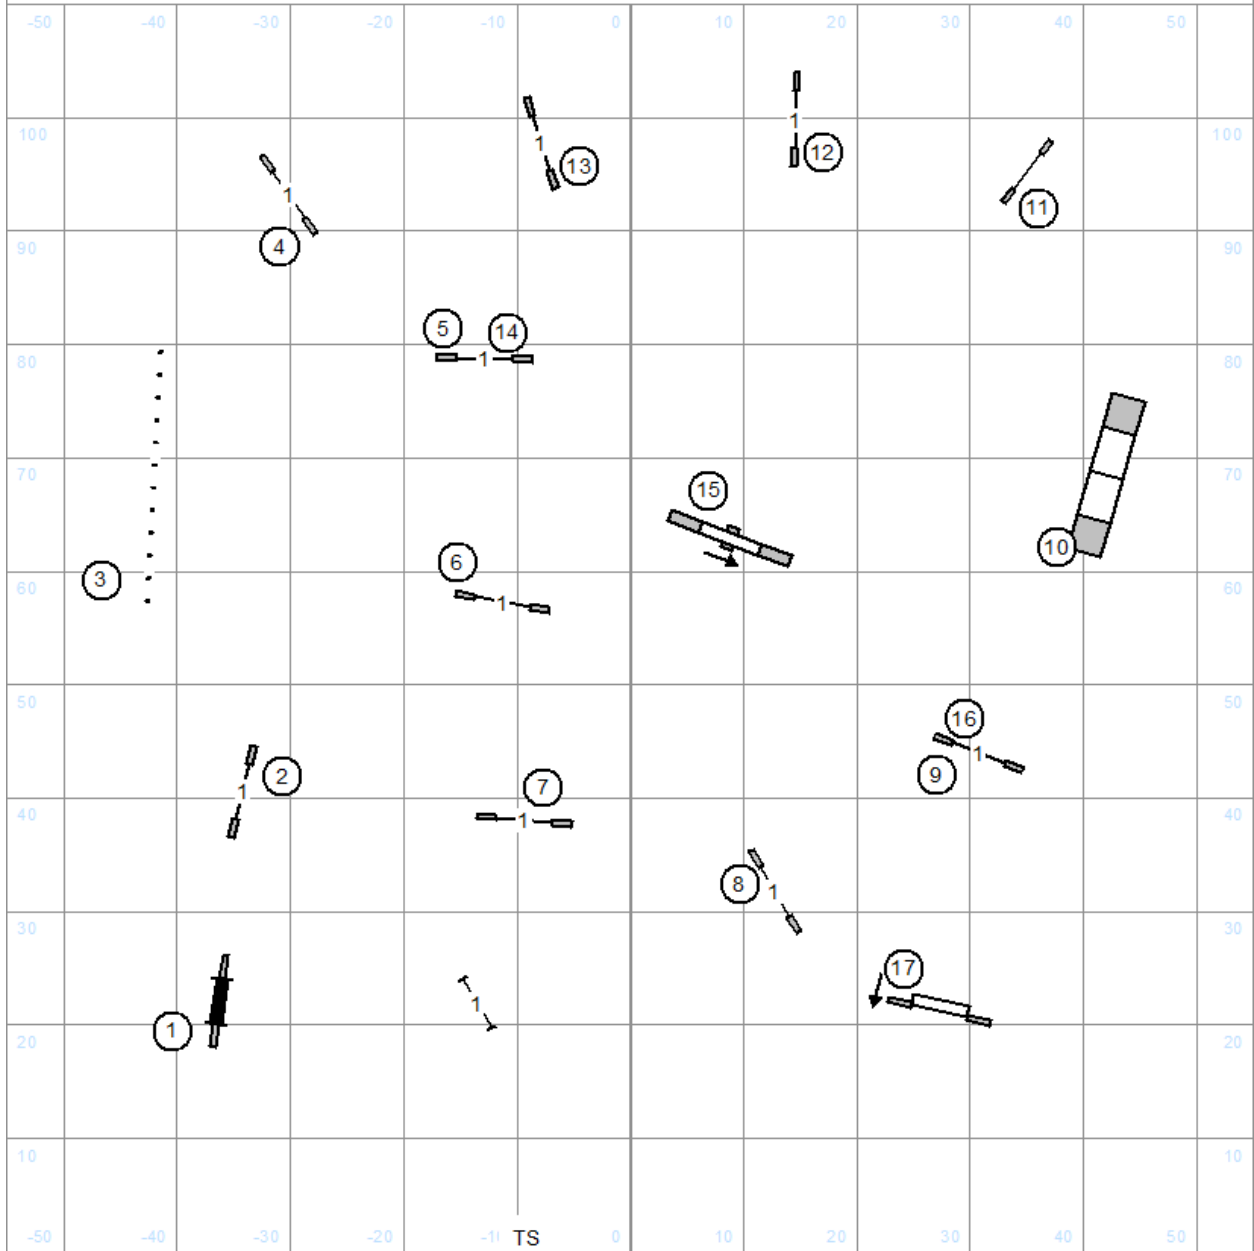

German Shepherd Dog Club of America - Springfield, IL
All Breed Specialty Event
Judge: Lisa Potts
Tuesday October 21, 2025
Time to Beat