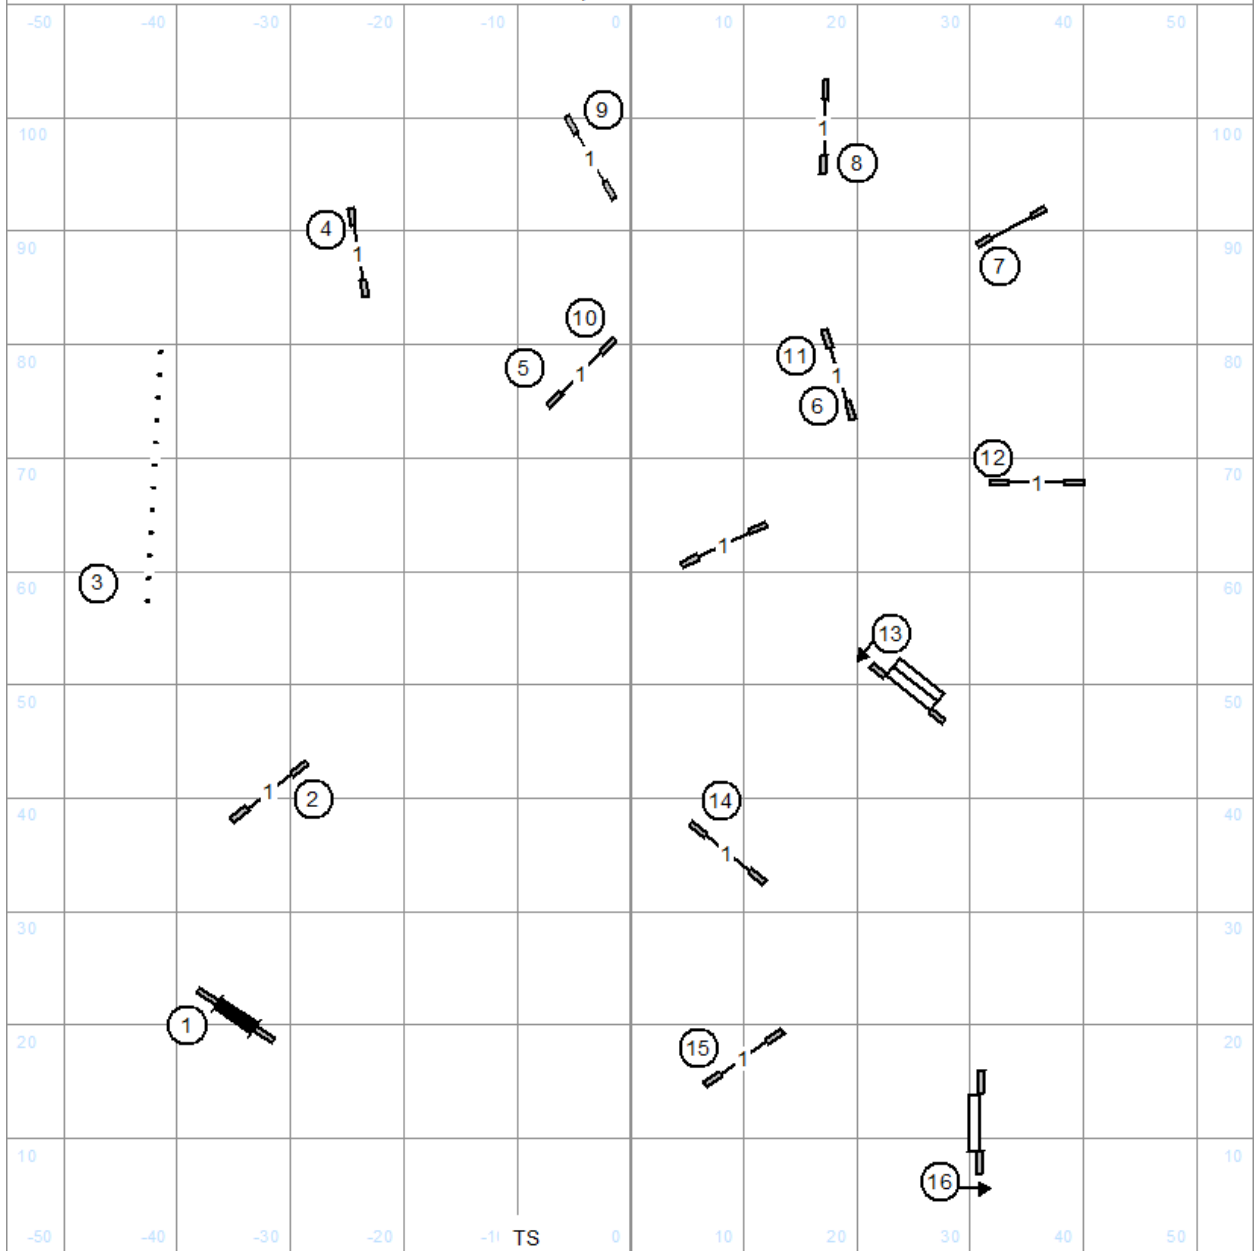

German Shepherd Dog Club of America - Springfield, IL
All Breed Specialty Event
Judge: Lisa Potts
Tuesday October 21, 2025
Open JWW