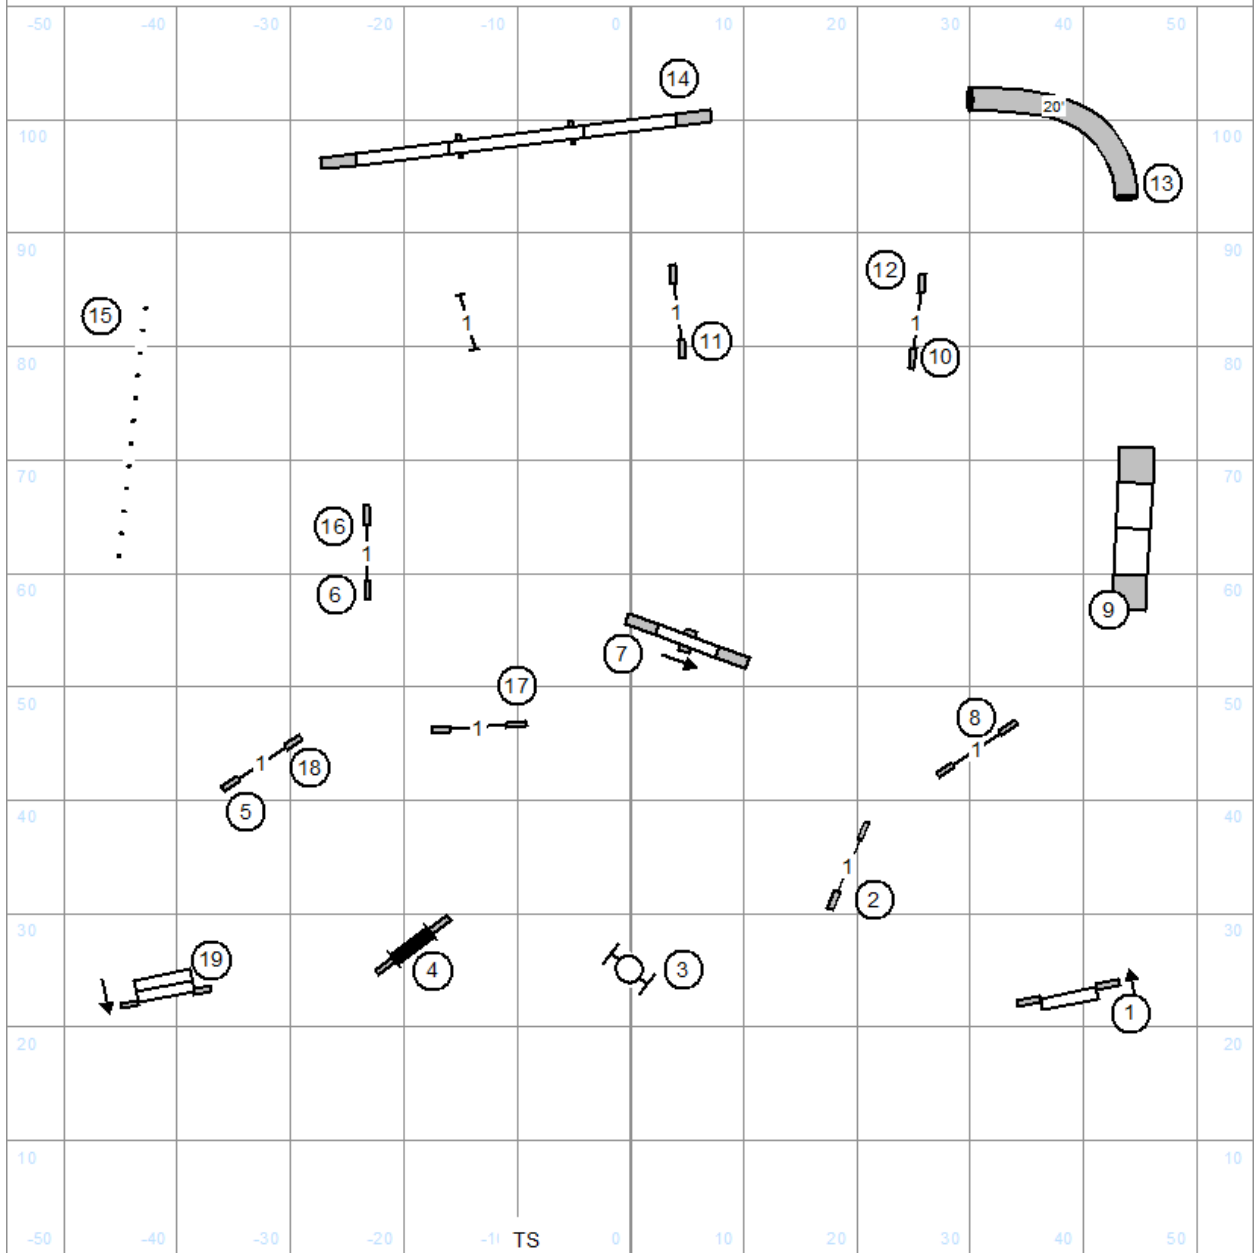

German Shepherd Dog Club of America - Springfield, IL
 All Breed Specialty Event
 Judge: Lisa Potts
 Tuesday October 21, 2025
 FAST All levels

EM5-6-4
 O 5-6 OR 5-4
 N 7-5

German Shepherd Dog Club of America - Springfield, IL
 All Breed Specialty Event
 Judge: Lisa Potts
 Tuesday October 21, 2025
 EM Standard