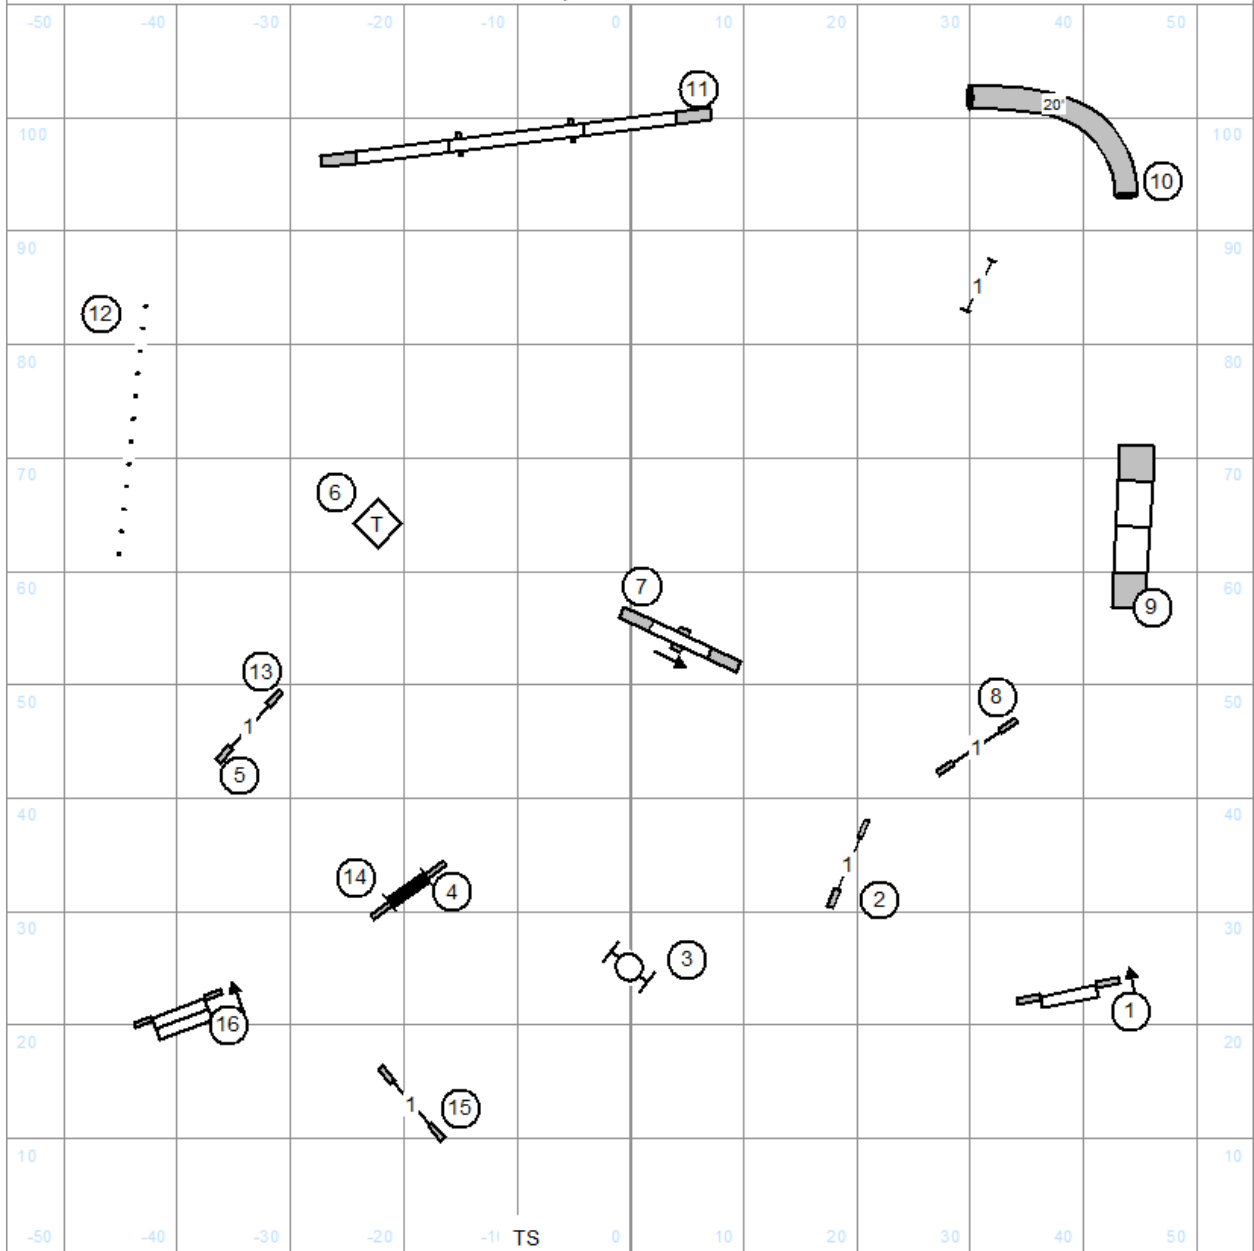

German Shepherd Dog Club of America - Springfield, IL
All Breed Specialty Event
Judge: Lisa Potts
Tuesday October 21, 2025
Open Standard