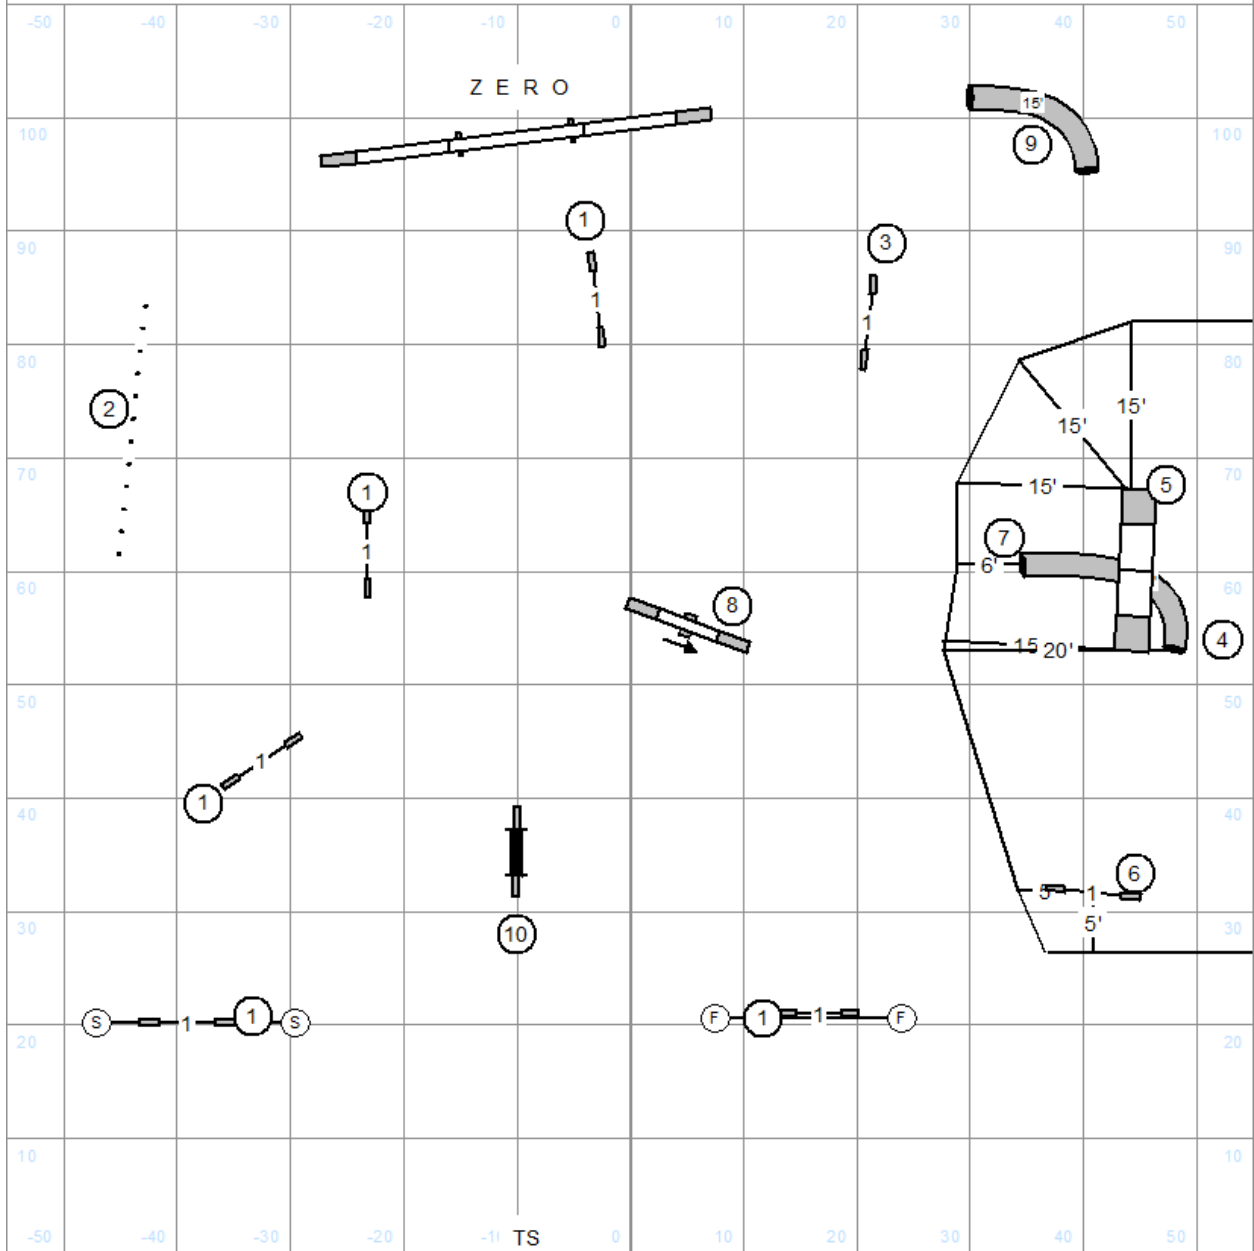

German Shepherd Dog Club of America - Springfield, IL
 All Breed Specialty Event
 Judge: Lisa Potts
 Tuesday October 21, 2025
 FAST All levels

EM5-6-4
 O 5-6 OR 5-4
 N 7-5

German Shepherd Dog Club of America - Springfield, IL
 All Breed Specialty Event
 Judge: Lisa Potts
 Tuesday October 21, 2025
 EM Standard