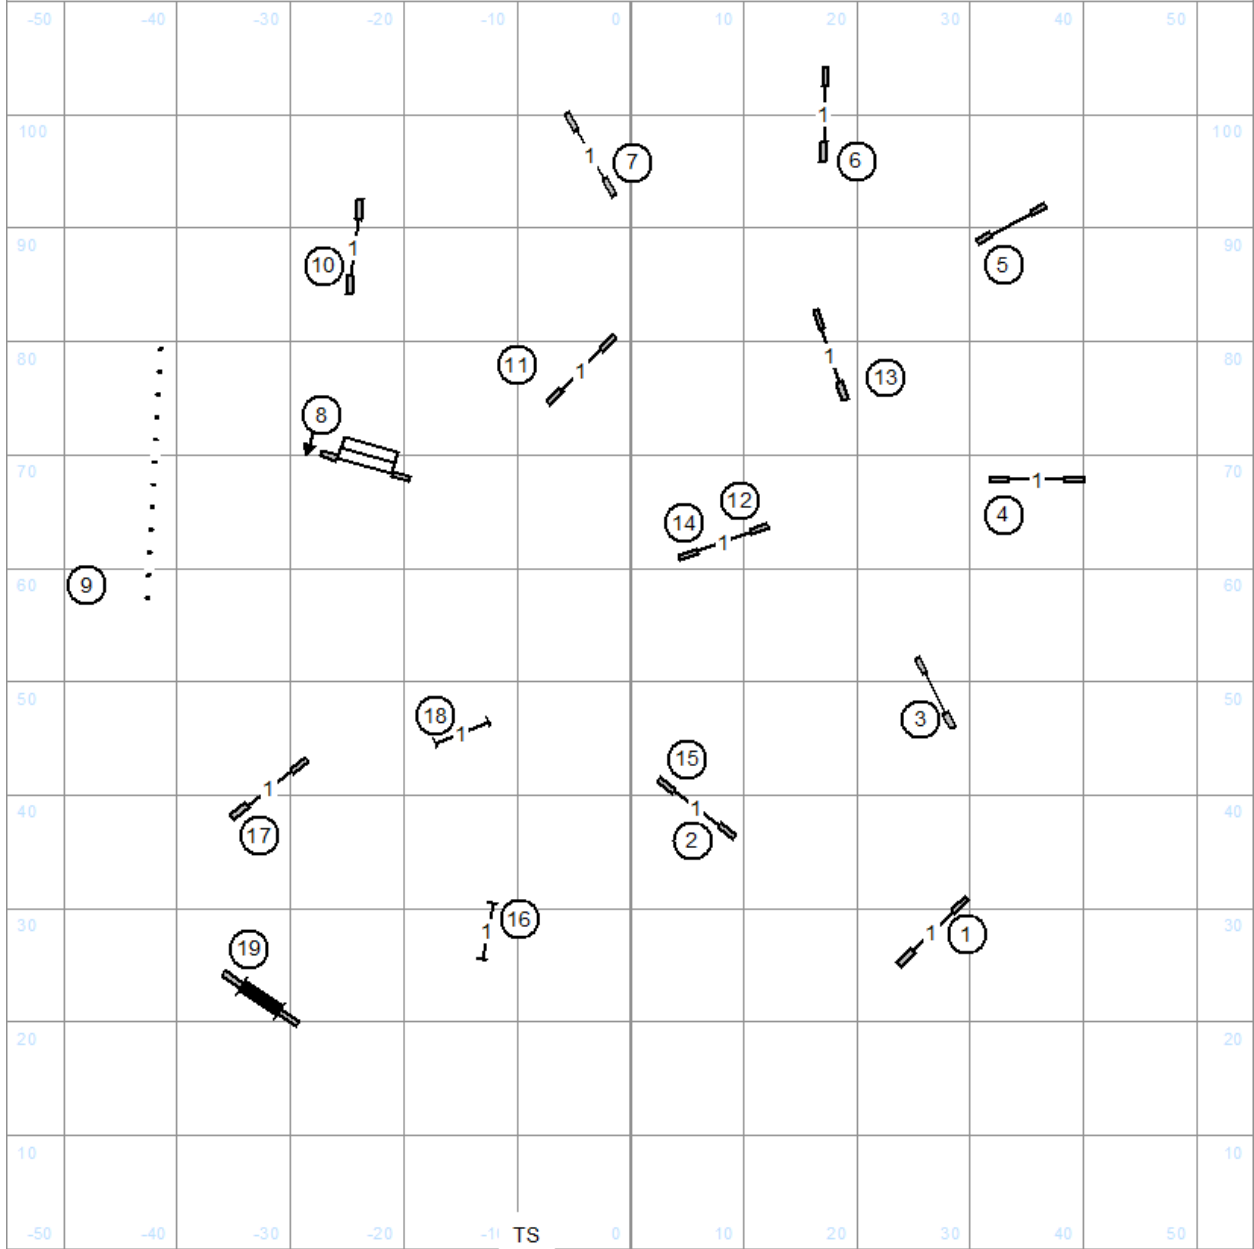

German Shepherd Dog Club of America - Springfield, IL
All Breed Specialty Event
Judge: Lisa Potts
Tuesday October 21, 2025
Premier JWW