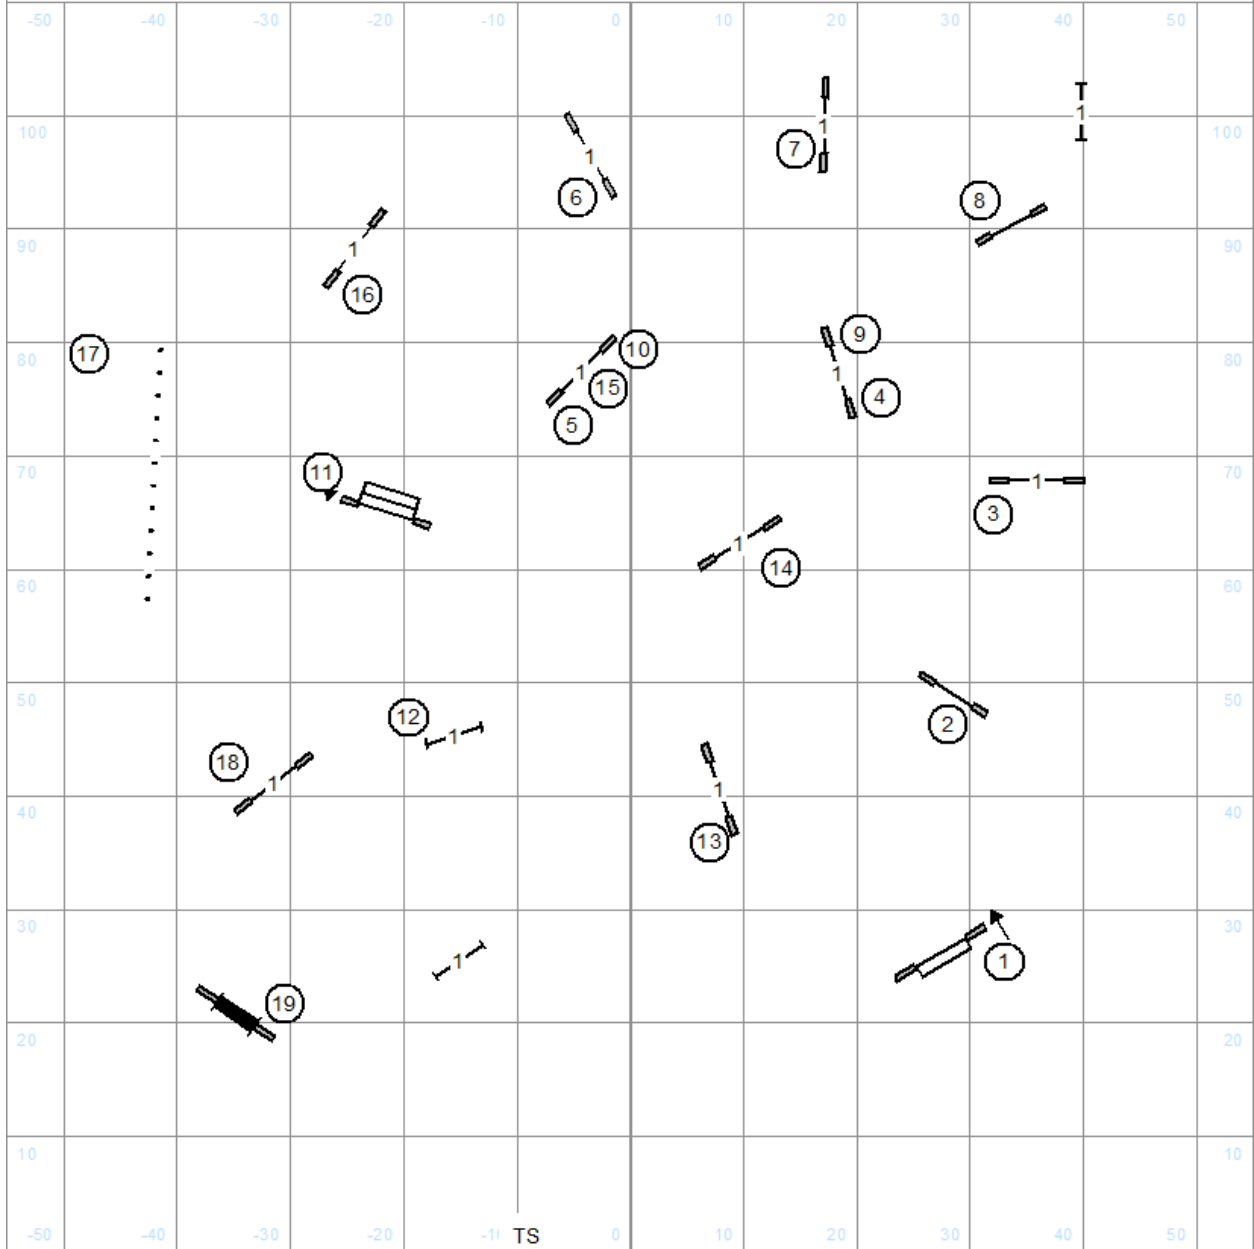

German Shepherd Dog Club of America - Springfield, IL
All Breed Specialty Event
Judge: Lisa Potts
Tuesday October 21, 2025
EM JWW