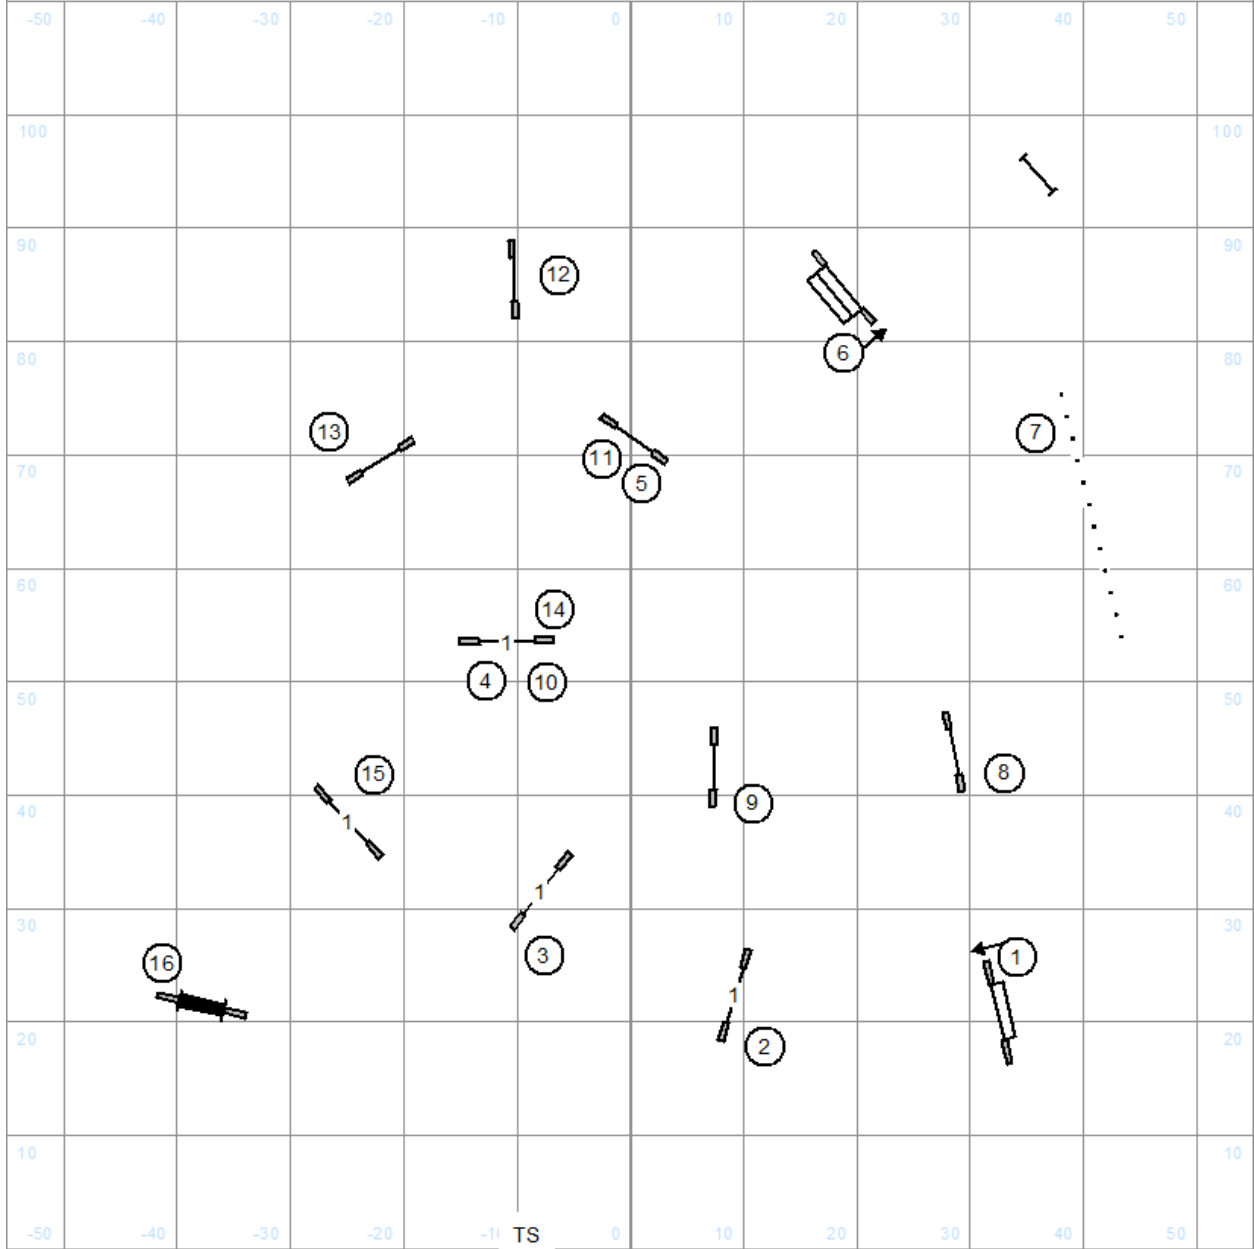

German Shepherd Dog Club of America - Springfield, IL
All Breed Specialty Event
Judge: Lisa Potts
Monday October 20, 2025
Open JWW