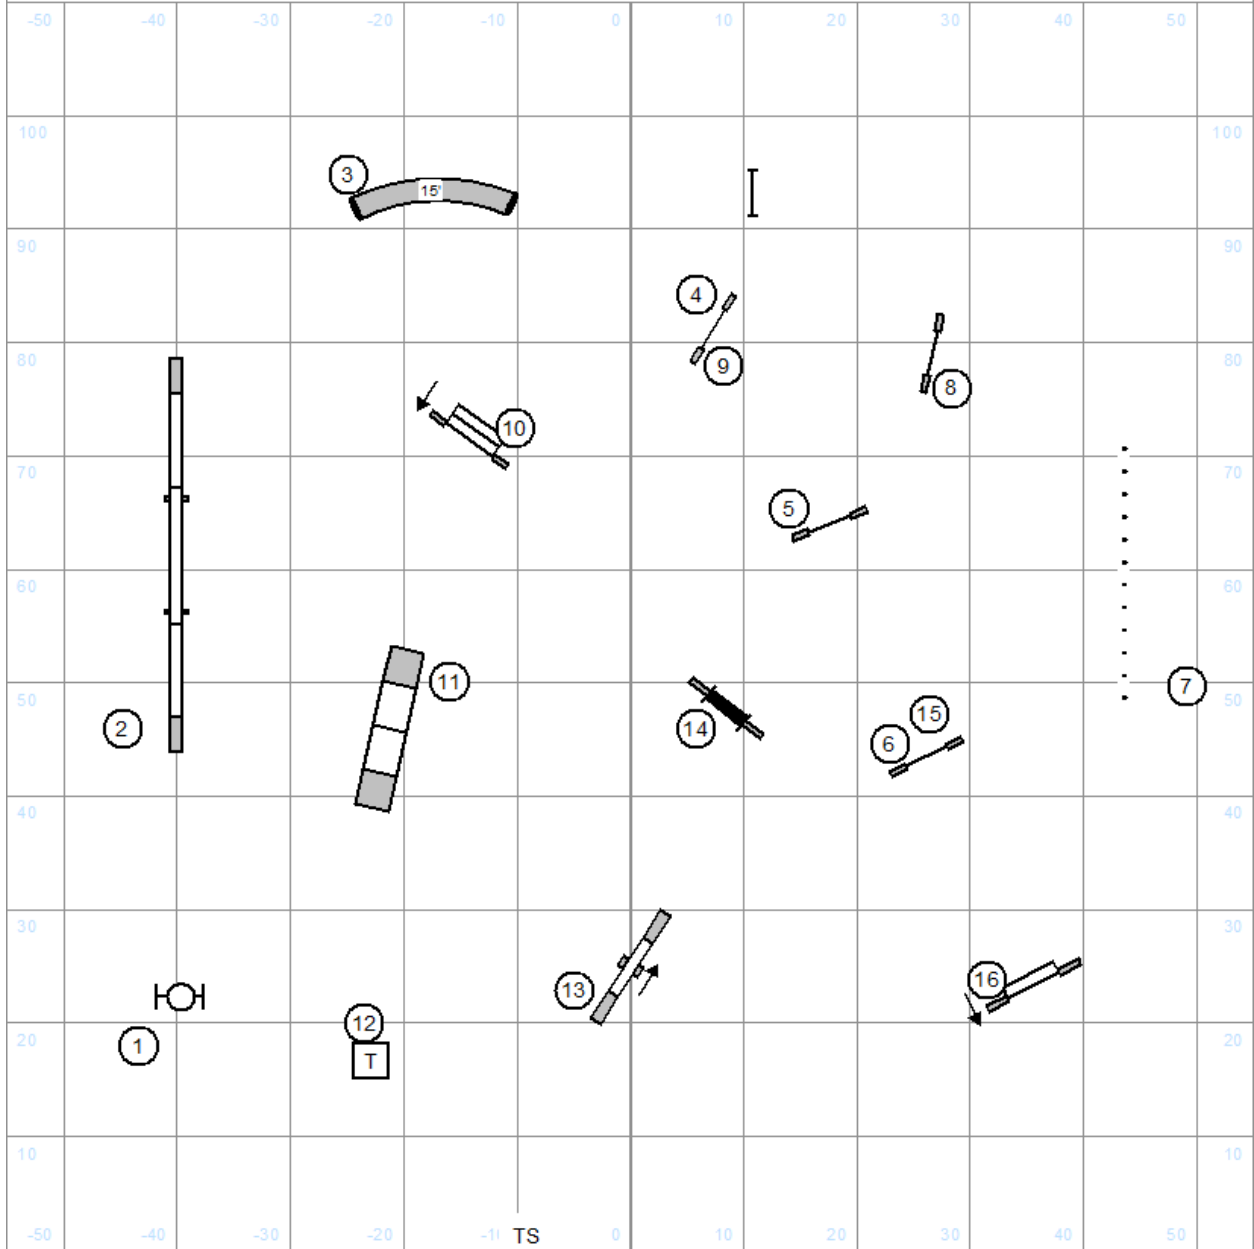

German Shepherd Dog Club of America - Springfield, IL
All Breed Specialty Event
Judge: Lisa Potts
Monday October 20, 2025
Open Standard