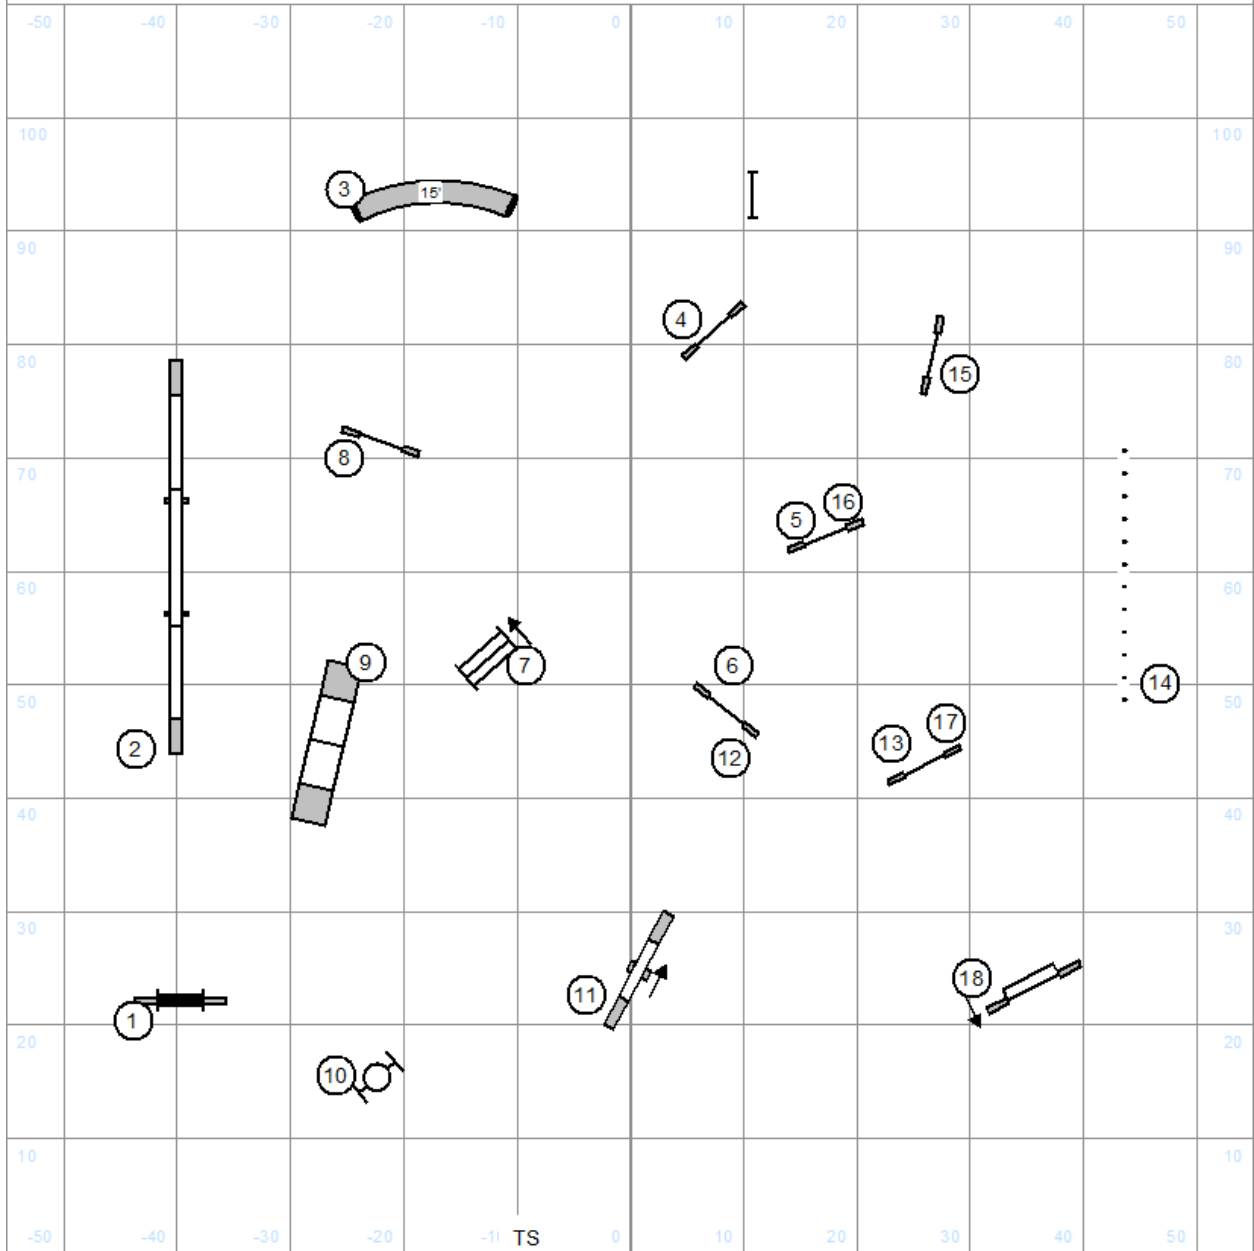

German Shepherd Dog Club of America - Springfield, IL
All Breed Specialty Event
Judge: Lisa Potts
Monday October 20, 2025
EM Standard