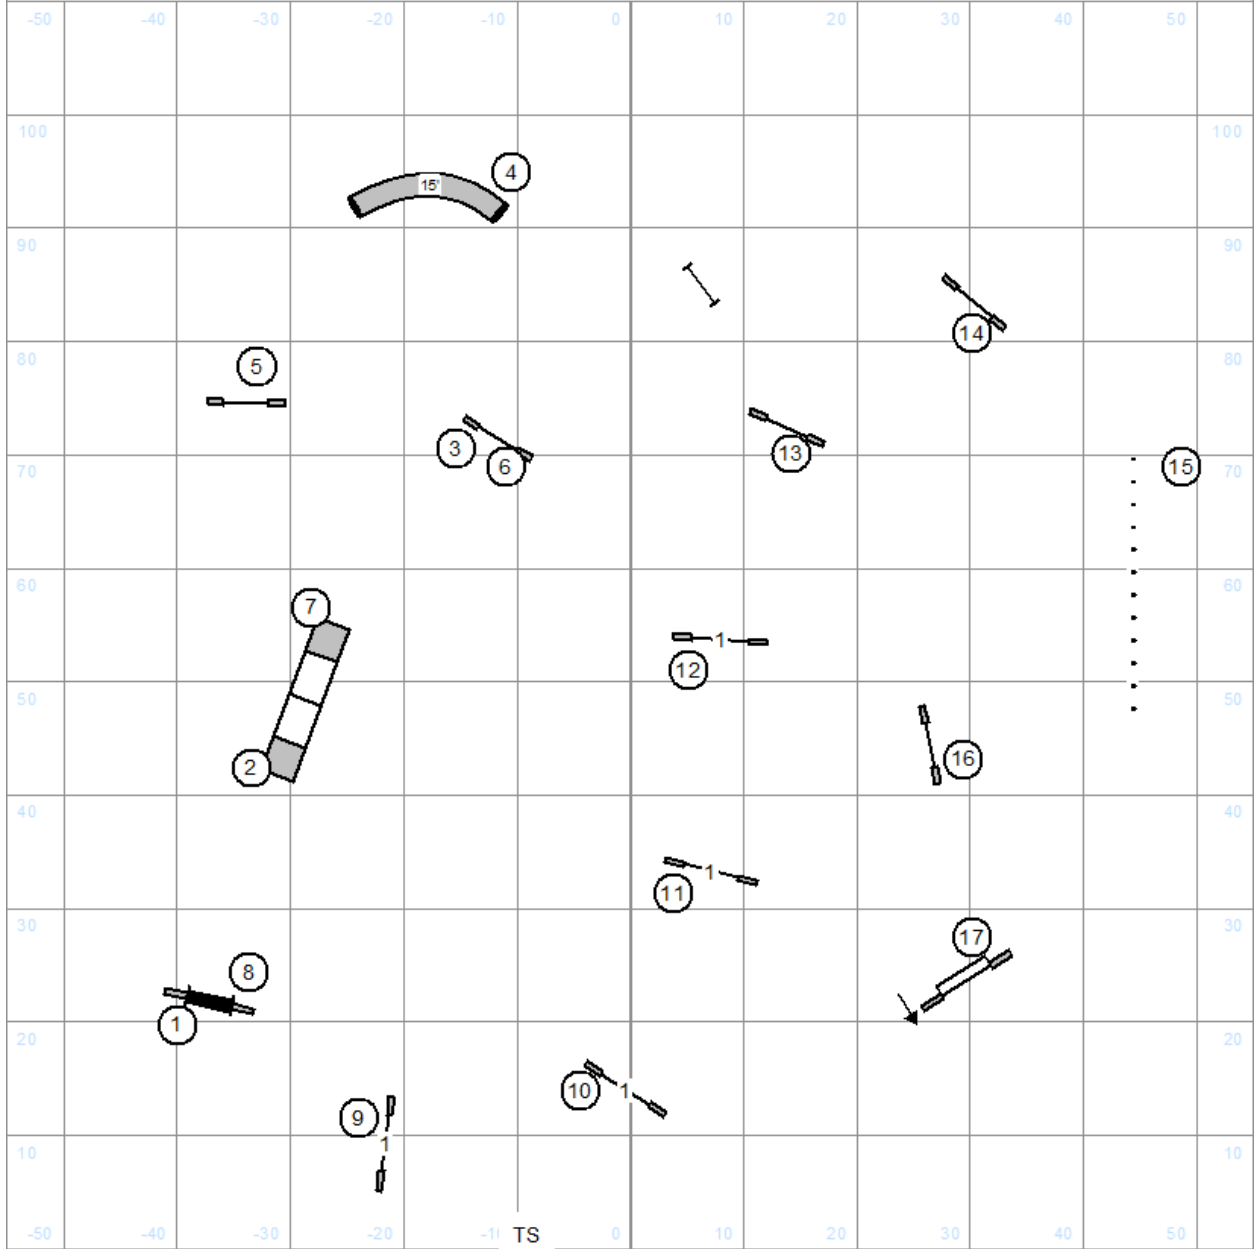

German Shepherd Dog Club of America - Springfield, IL
All Breed Specialty Event
Judge: Lisa Potts
Monday October 20, 2025
Time to Beat