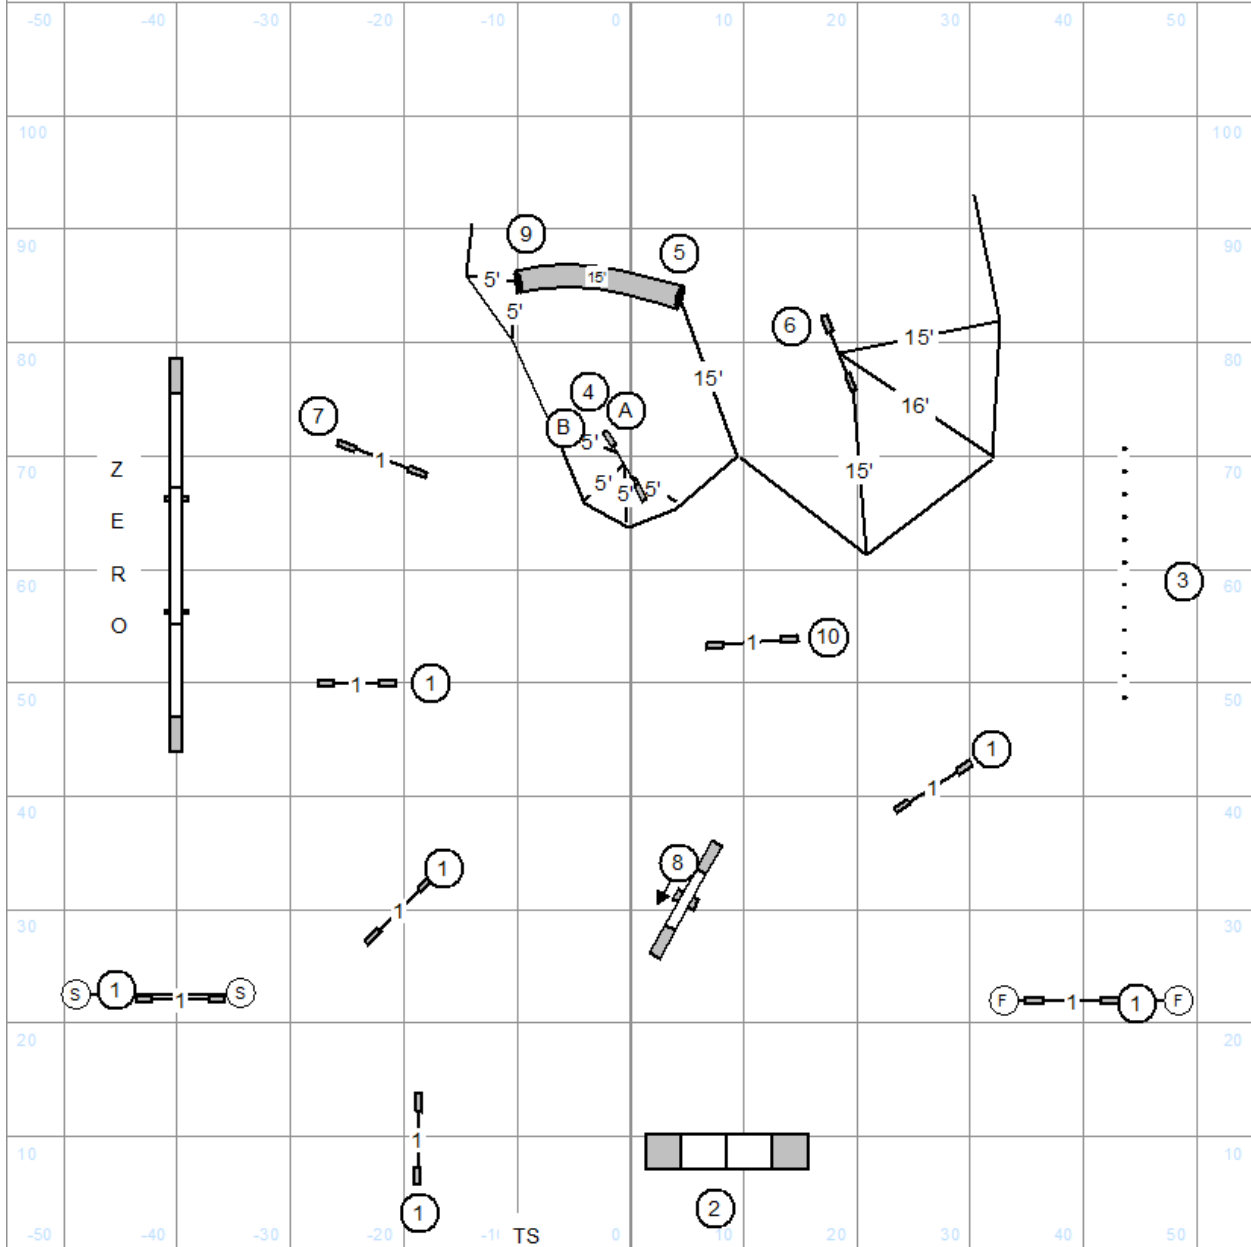

German Shepherd Dog Club of America - Springfield, IL  
 All Breed Specialty Event  
 Judge: Lisa Potts  
 Monday October 20, 2025  
 FAST

EM: 5-4B-6  
 O 4B-6 or 4B-5  
 N 9-4A

DW Directional as marked  
 All other obstacles bi-directional