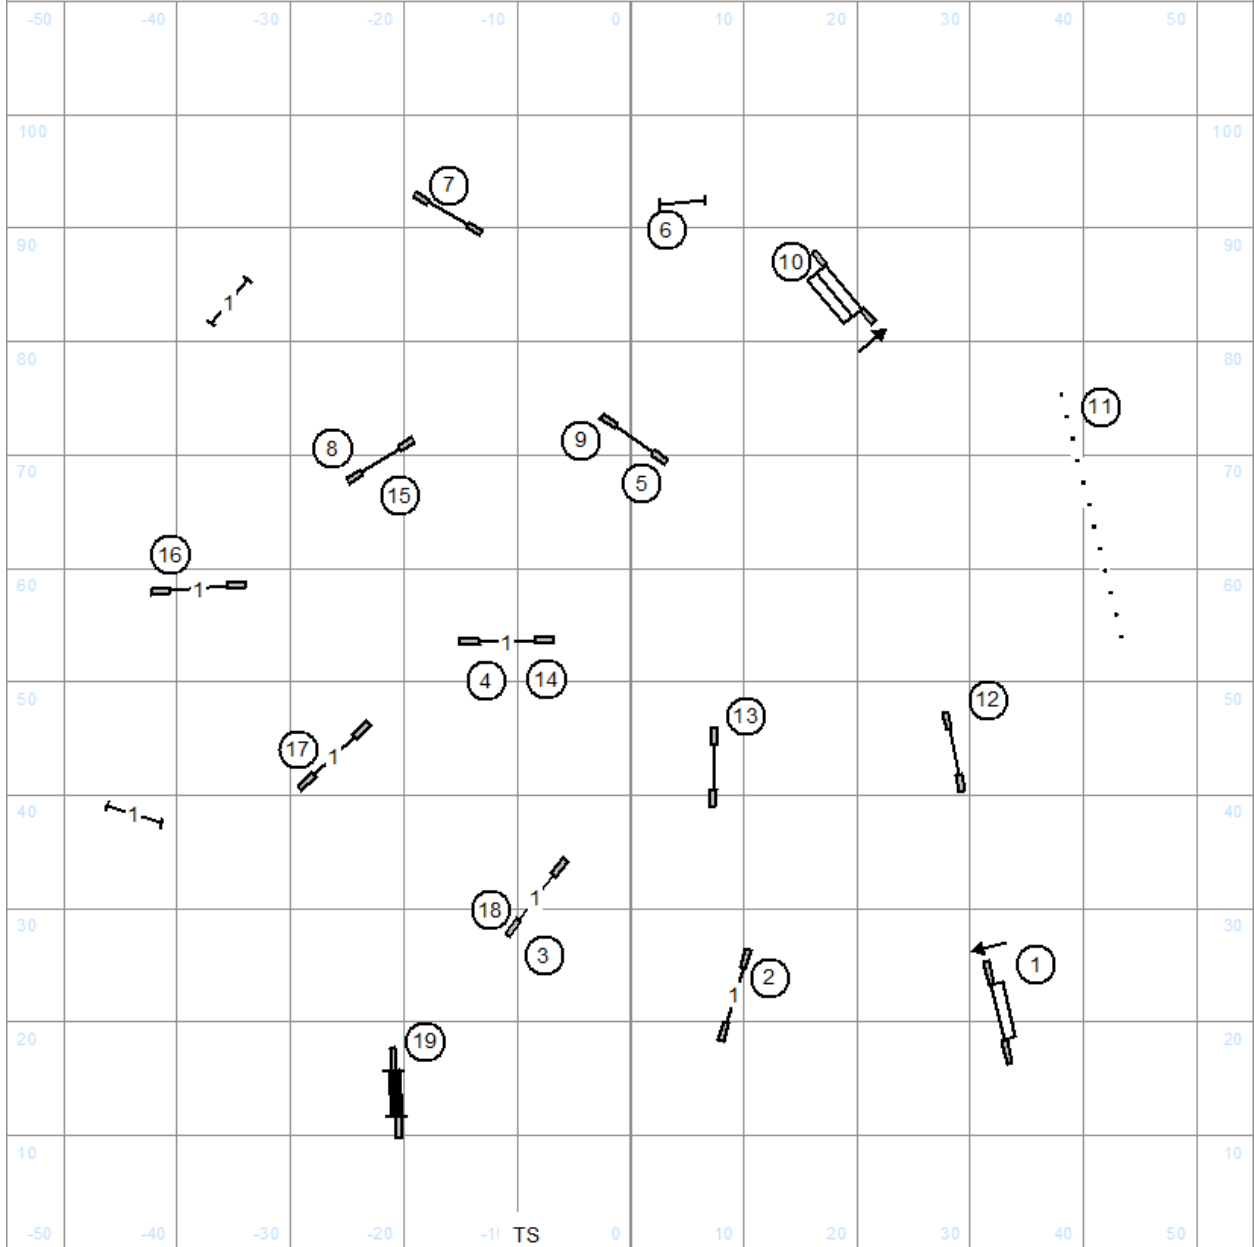

German Shepherd Dog Club of America - Springfield, IL
All Breed Specialty Event
Judge: Lisa Potts
Monday October 20, 2025
EM JWW