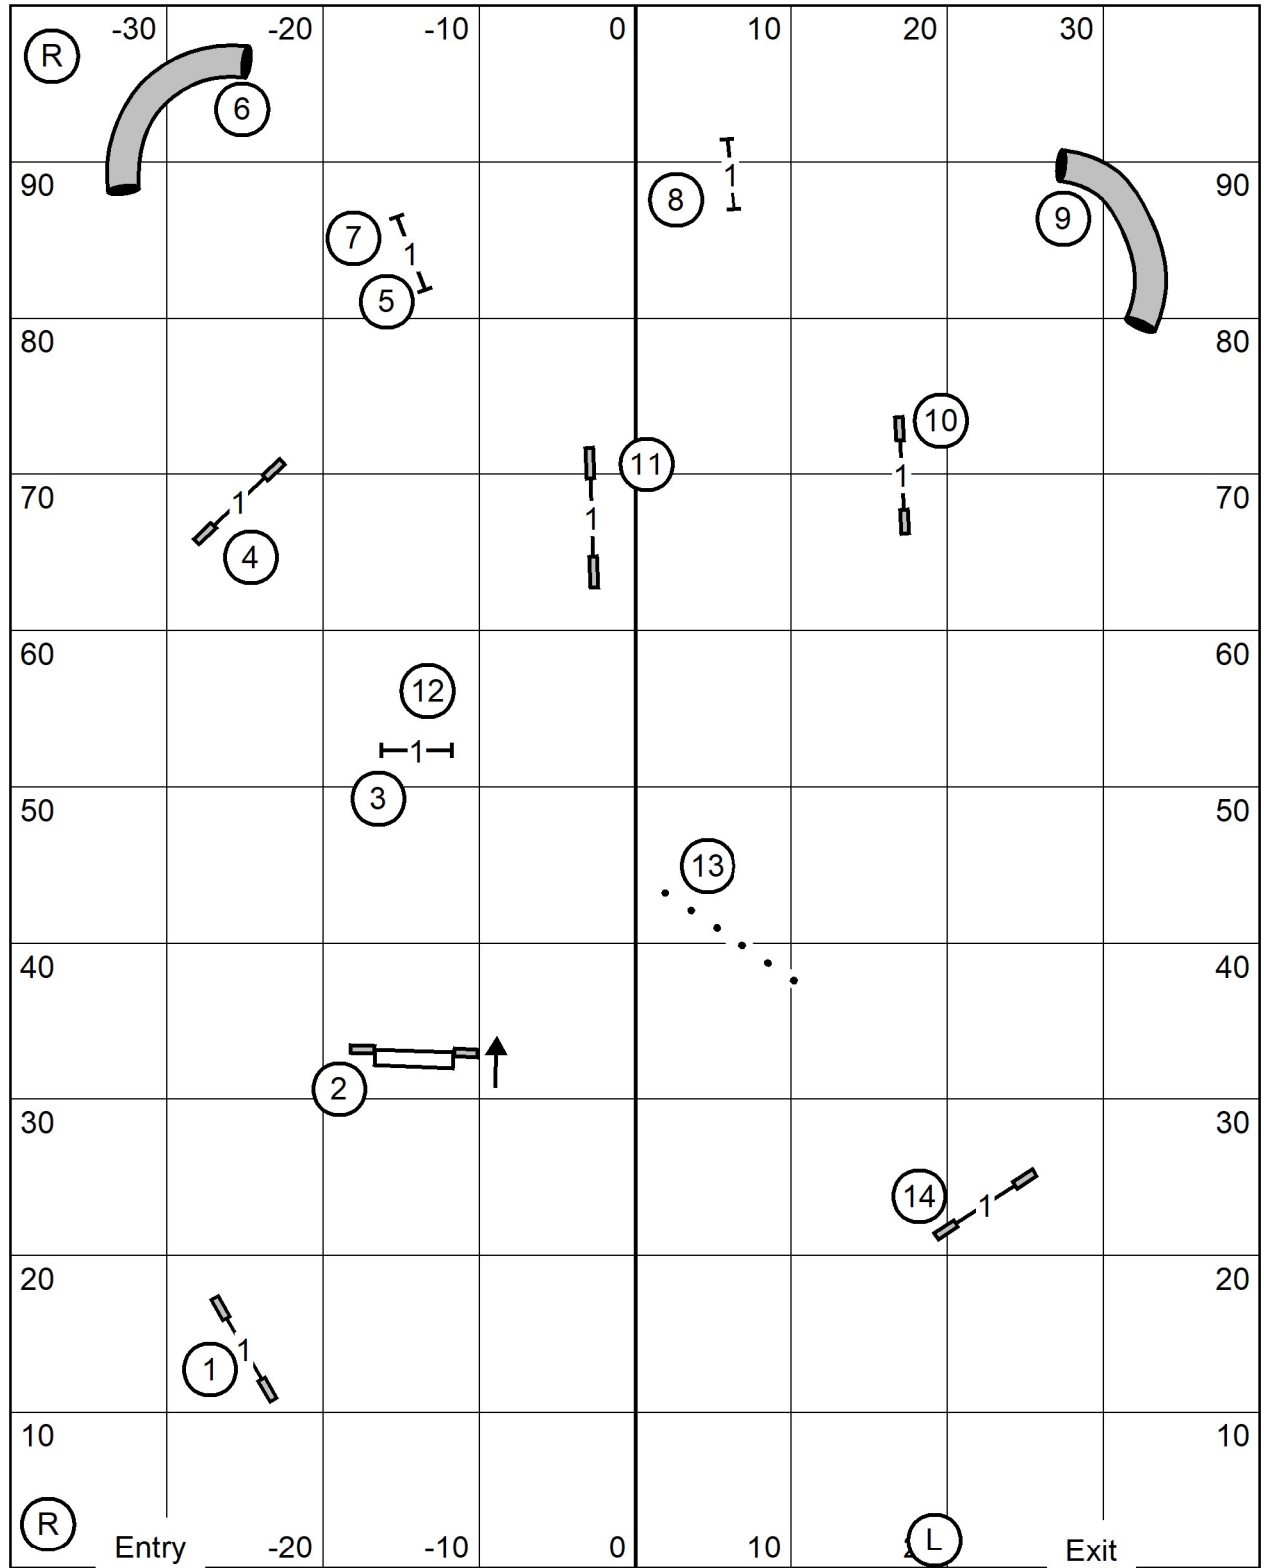

Mound City Obedience Training Club
Sunday September 7, 2025
80'x100' Caseyville IL

(T/S)

Novice JWW
Gill Chapman
Indoor on mats