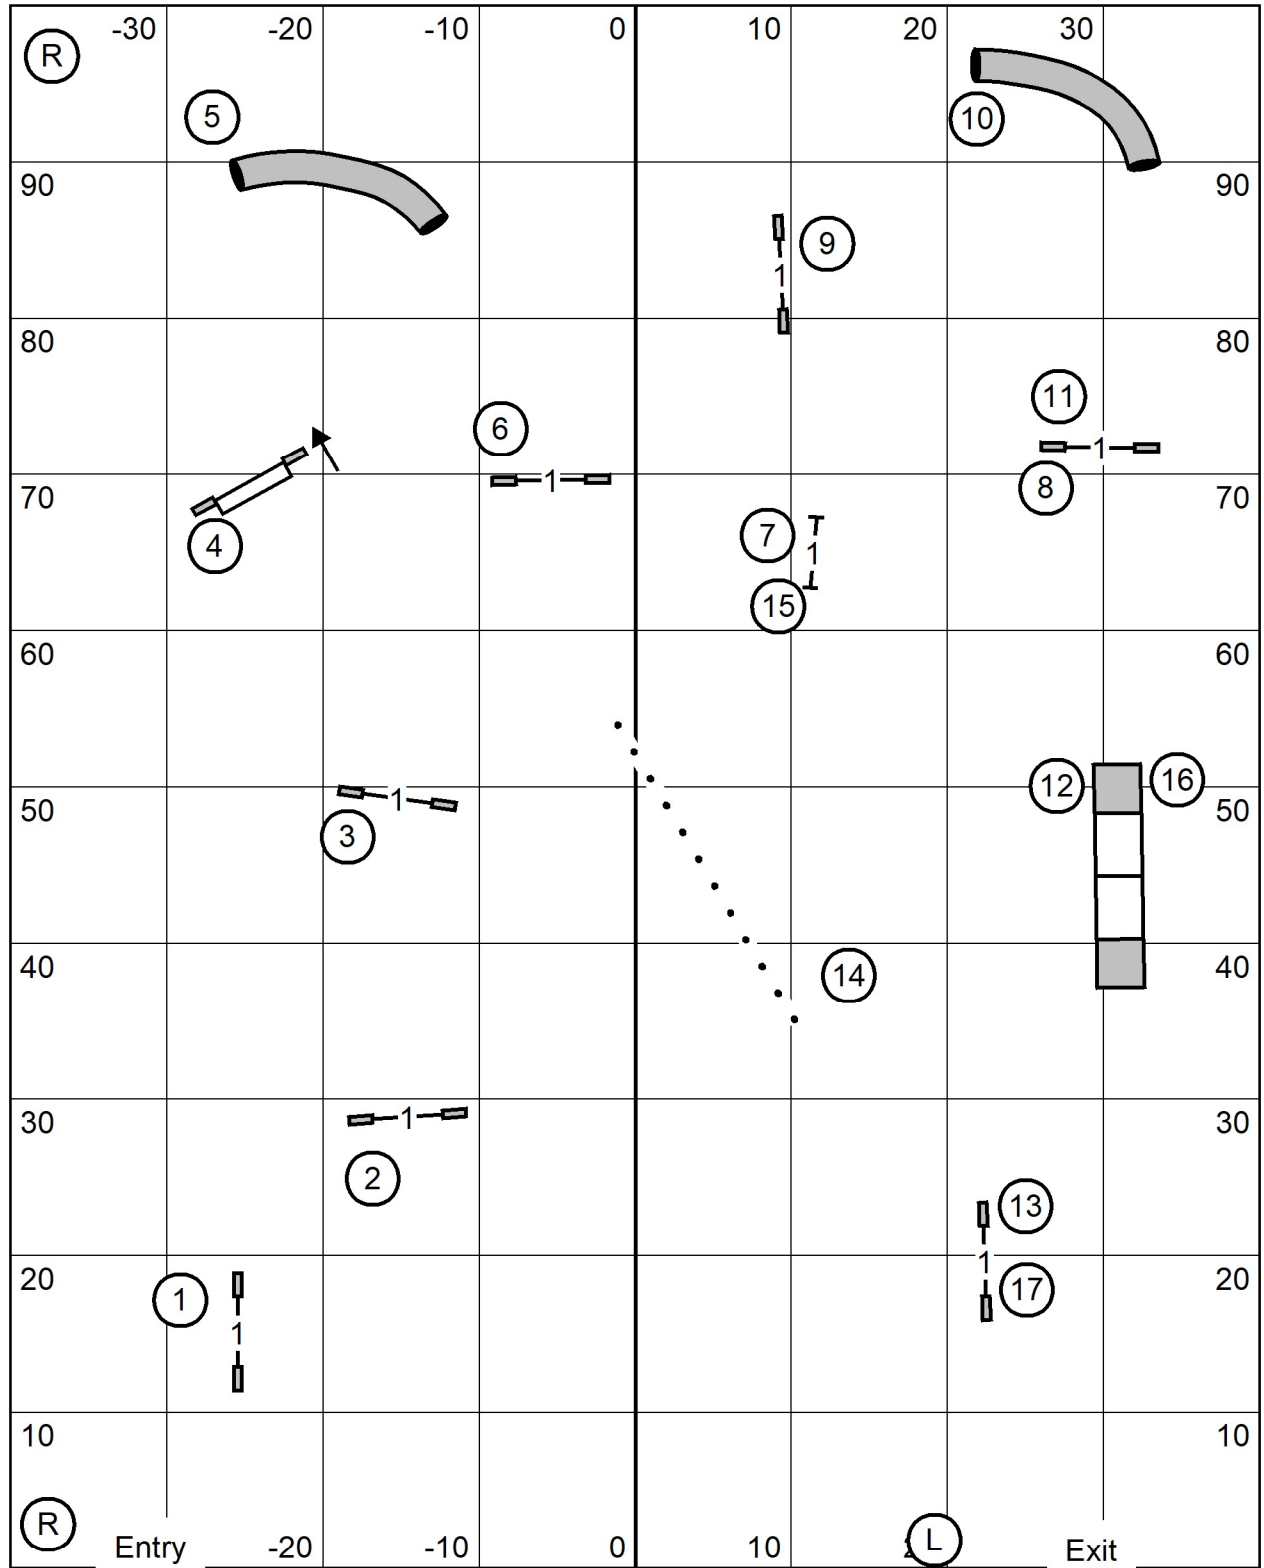

Mound City Obedience Training Club
Sunday September 7, 2025
80'x100' Caseyville IL

(T/S)

T2B
Gill Chapman
Indoor on mats