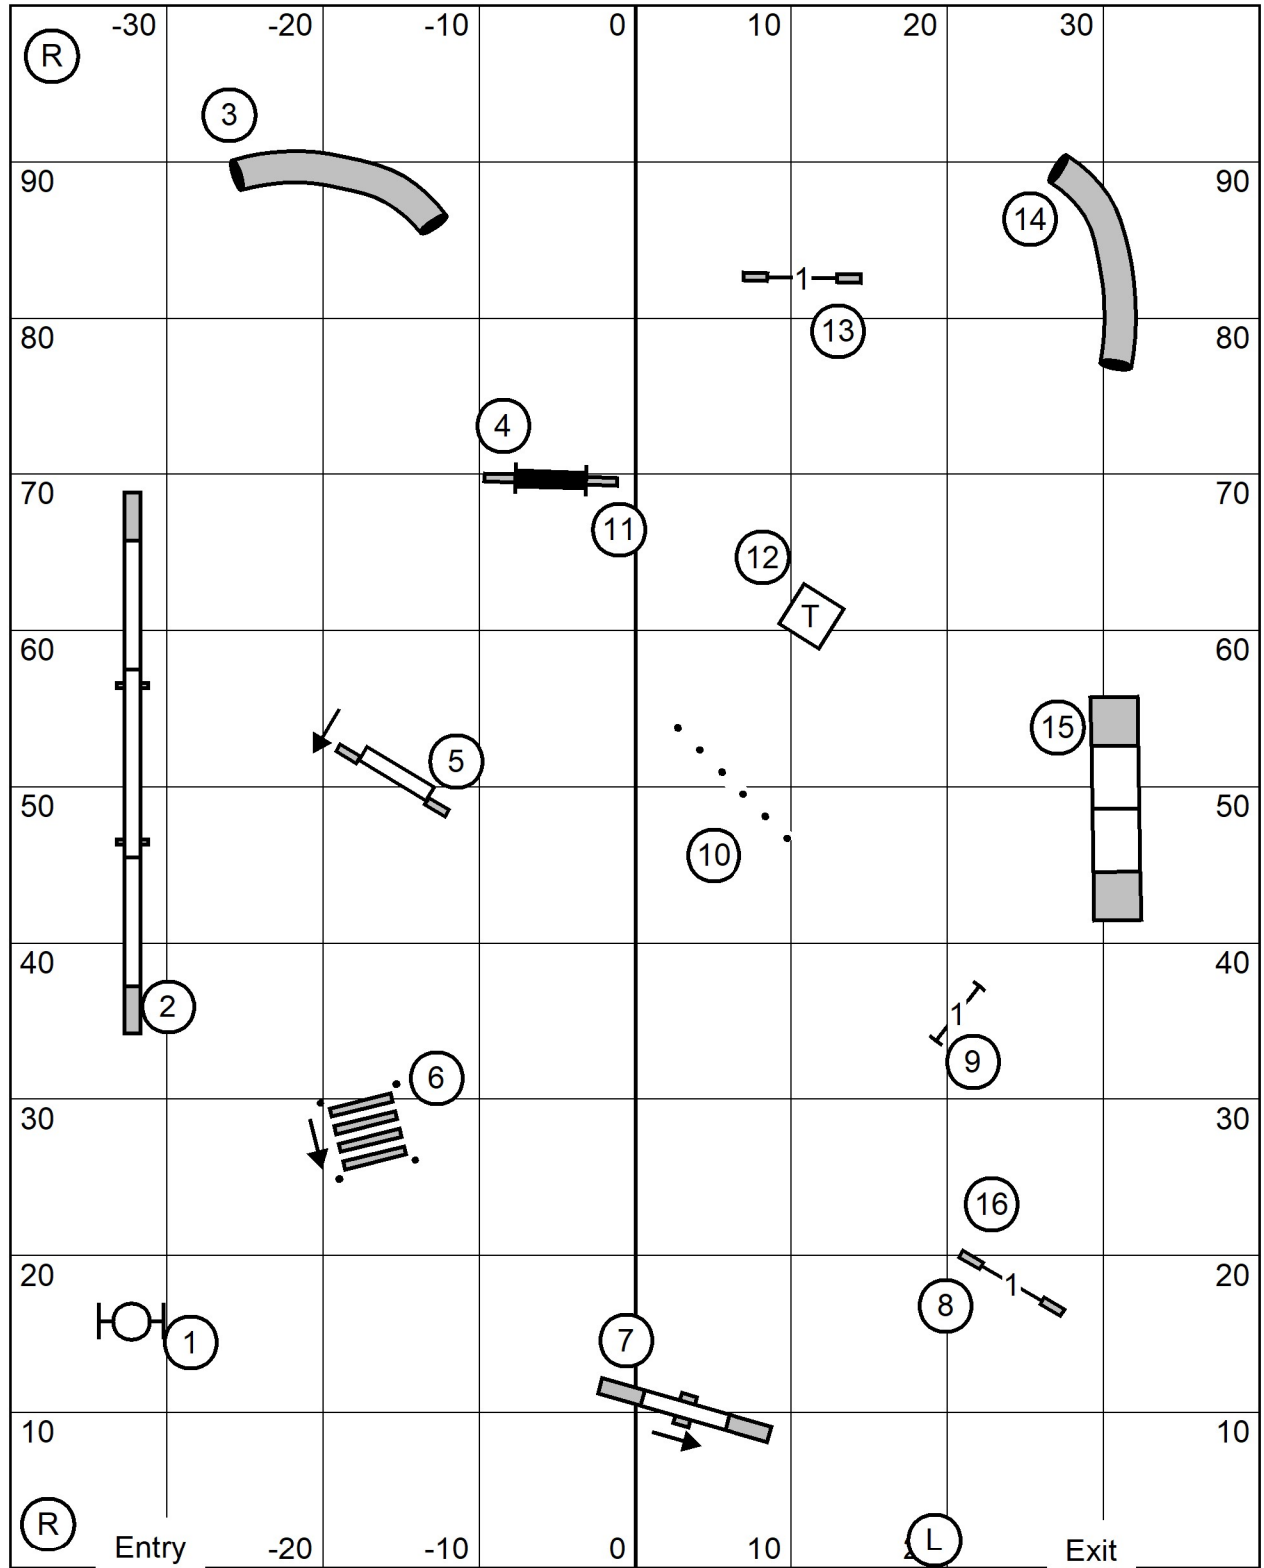

(T/S)

Excellent & Master Standard
 Gill Chapman
 Indoor on mats

Mound City Obedience Training Club
 Sunday September 7, 2025
 80'x100' Caseyville IL

(T/S)

Novice JWW
 Gill Chapman
 Indoor on mats

Mound City Obedience Training Club
 Sunday September 7, 2025
 80'x100' Caseyville IL