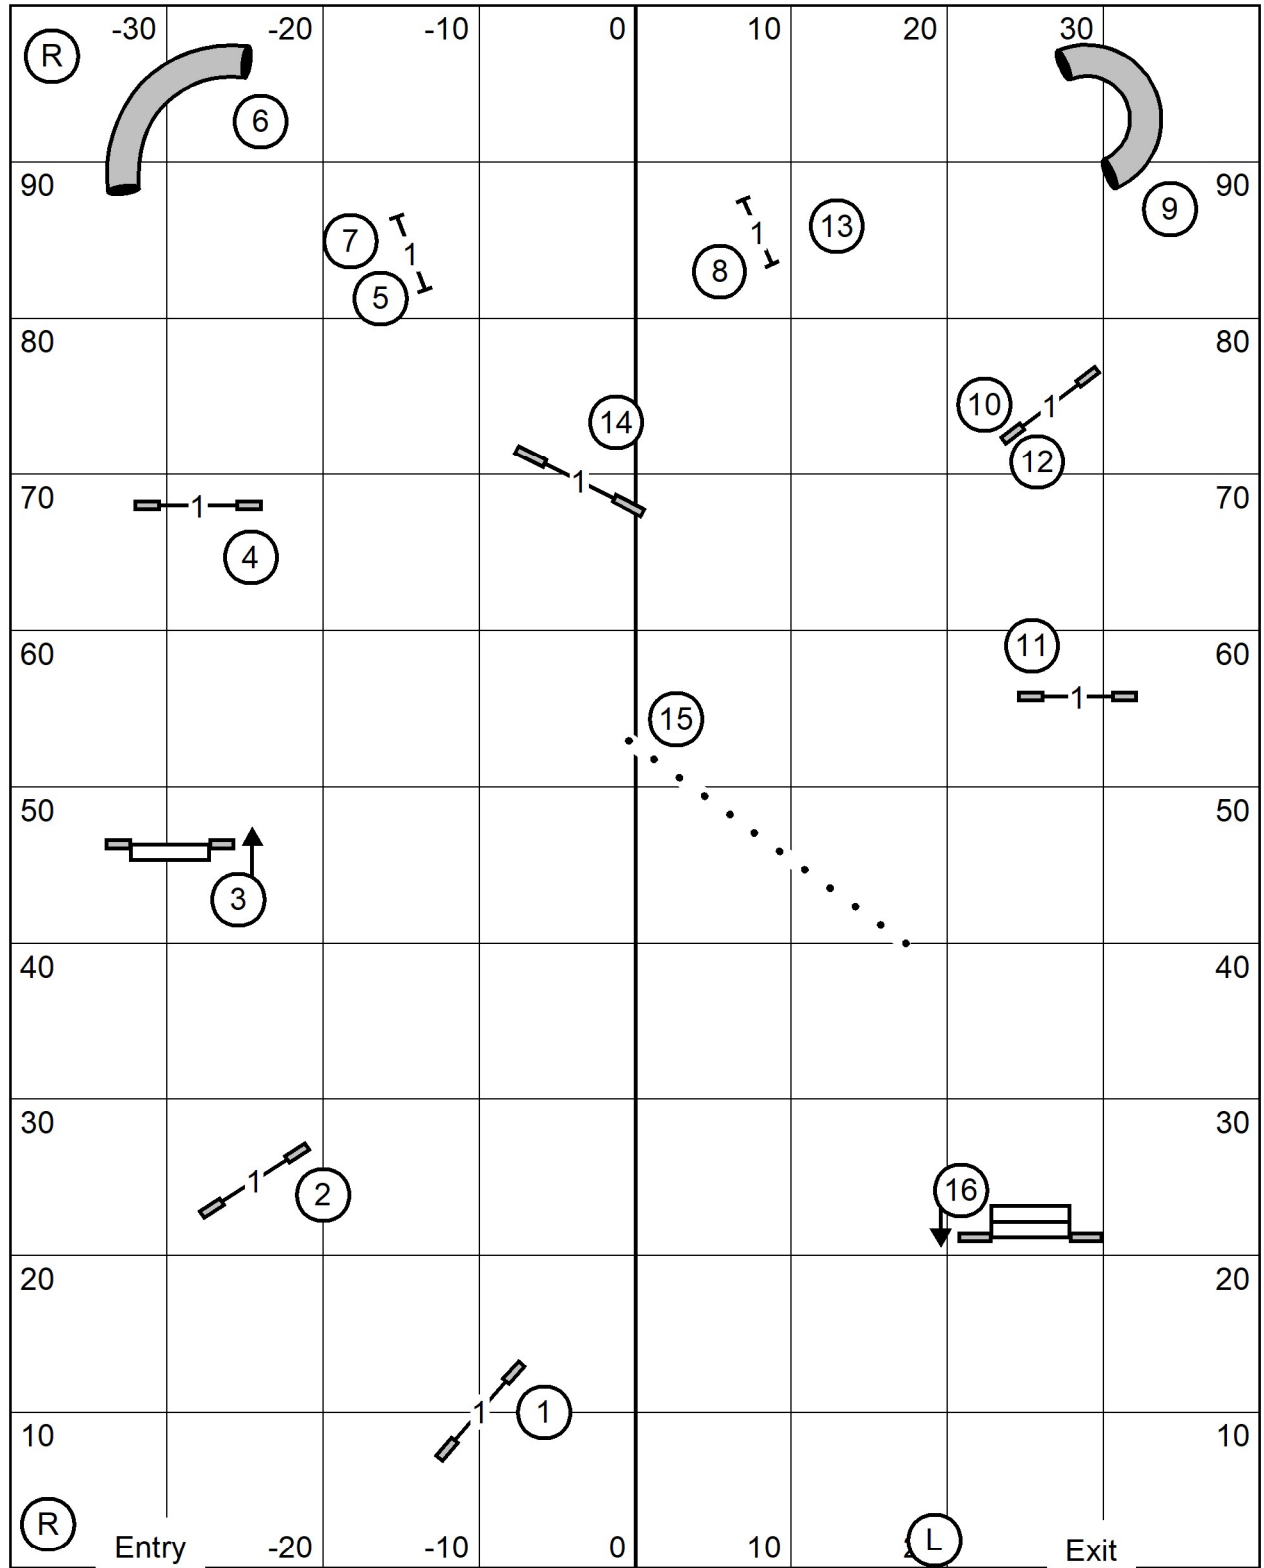

Mound City Obedience Training Club
Sunday September 7, 2025
80'x100' Caseyville IL

(T/S)

Open JWW
Gill Chapman
Indoor on mats