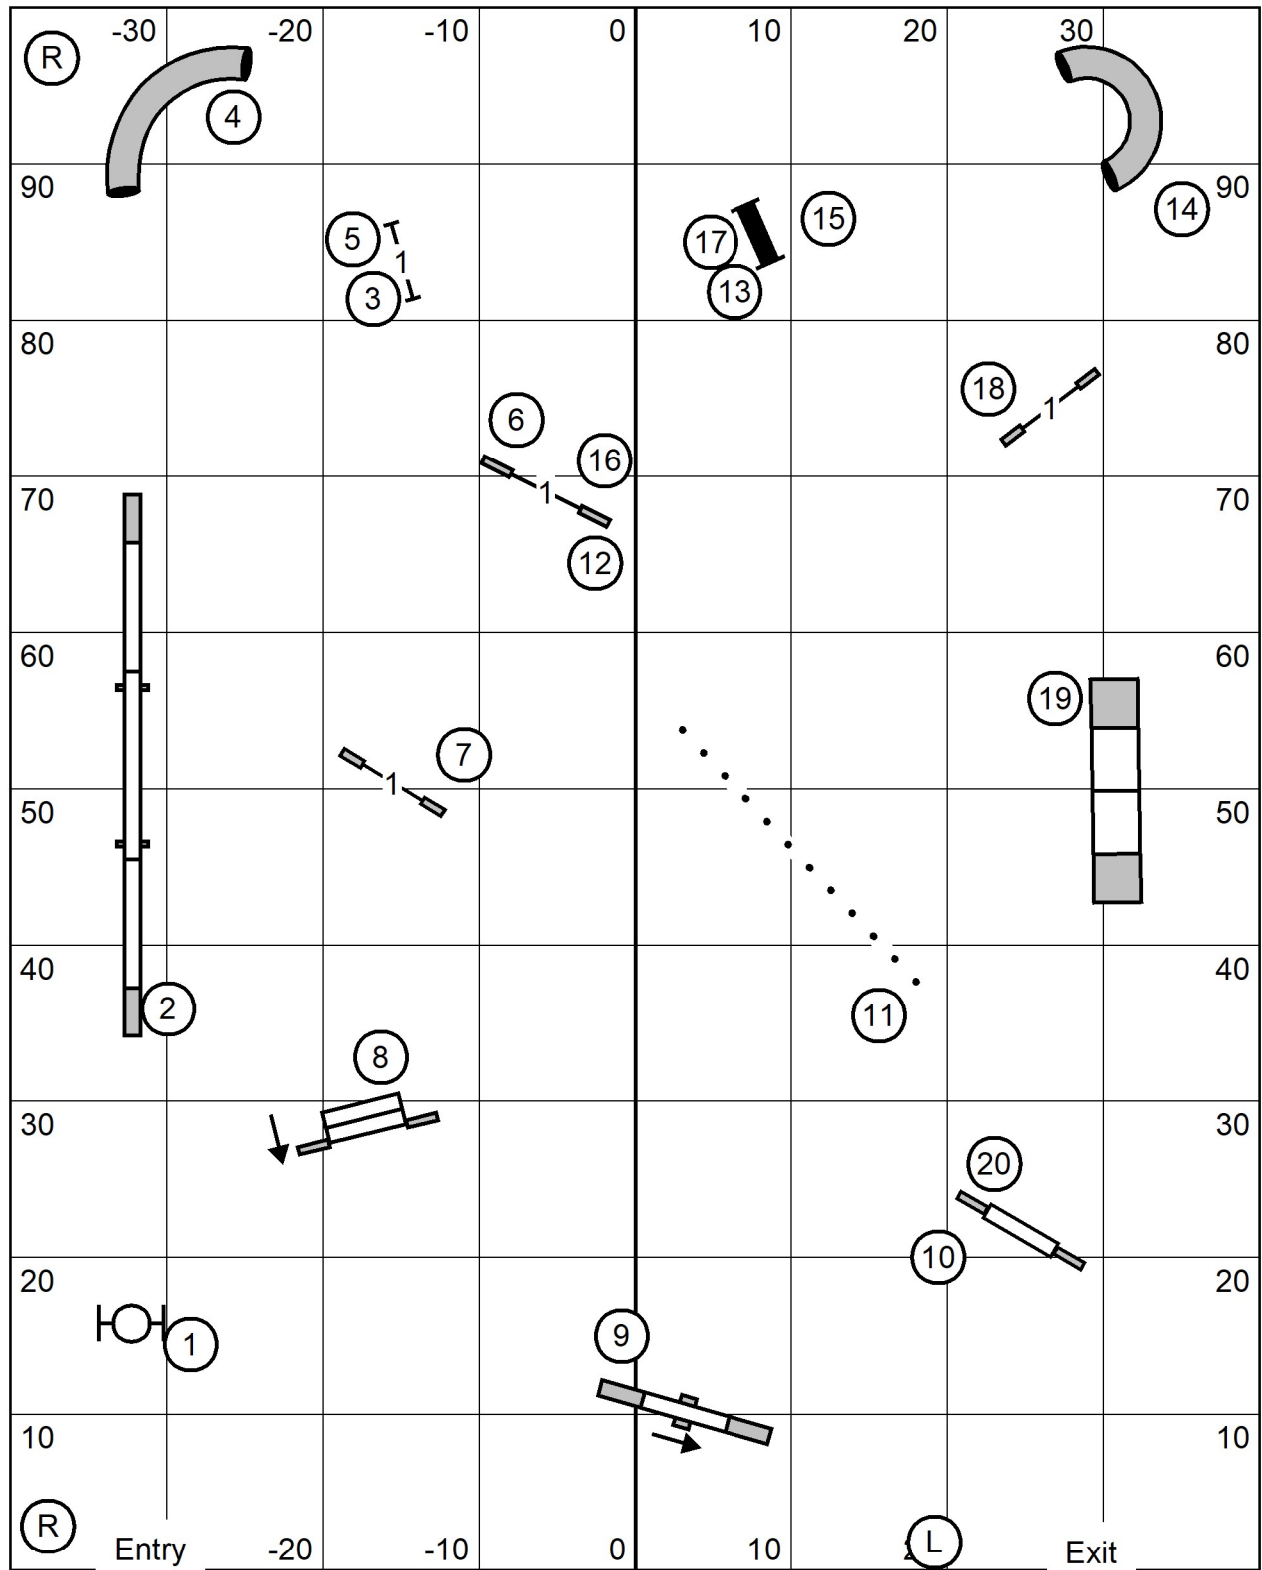

Mound City Obedience Training Club (T/S)
 Sunday September 7, 2025
 80'x100' Caseyville IL

Excellent&Master JWW
 Gill Chapman
 Indoor on mats

Mound City Obedience Training Club
 Sunday September 7, 2025
 80'x100' Caseyville IL