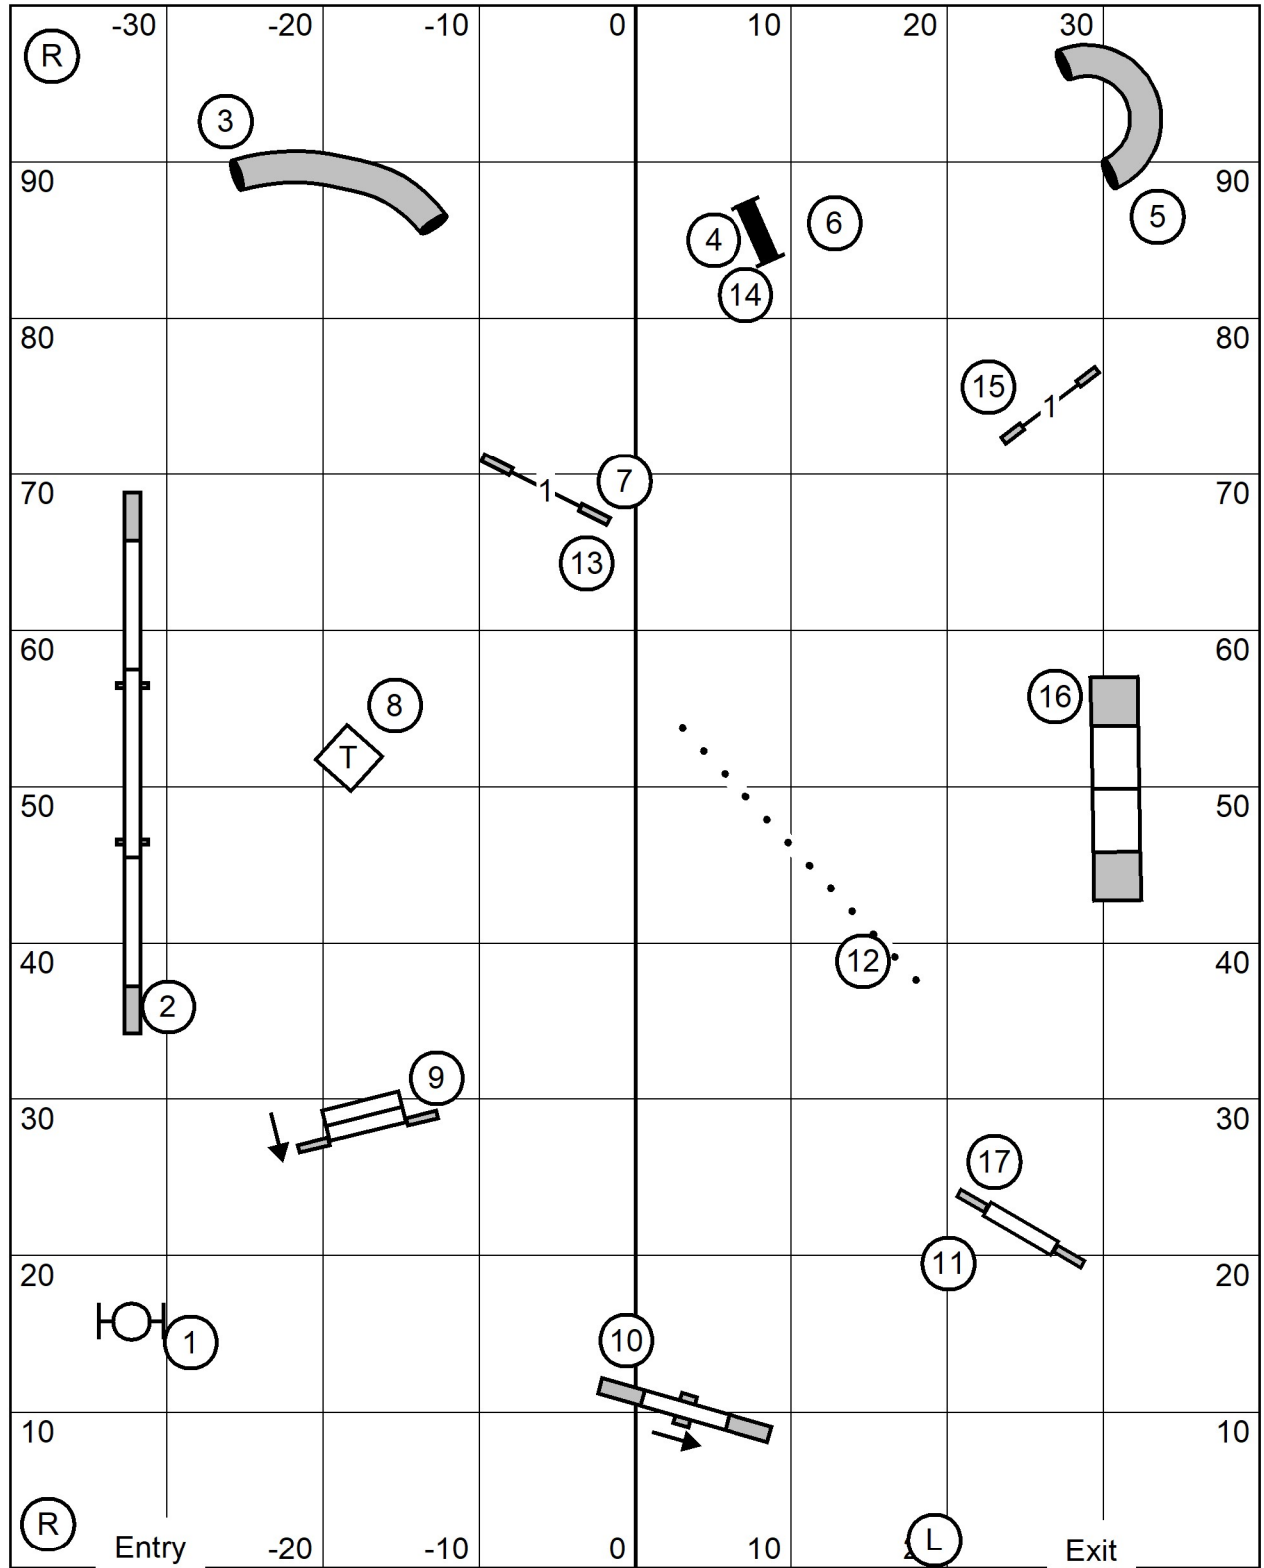

(T/S)

Novice Standard
 Gill Chapman
 Indoor on mats

Mound City Obedience Training Club
 Sunday September 7, 2025
 80'x100' Caseyville IL

(T/S)

Open JWW
 Gill Chapman
 Indoor on mats

Mound City Obedience Training Club
 Sunday September 7, 2025
 80'x100' Caseyville IL