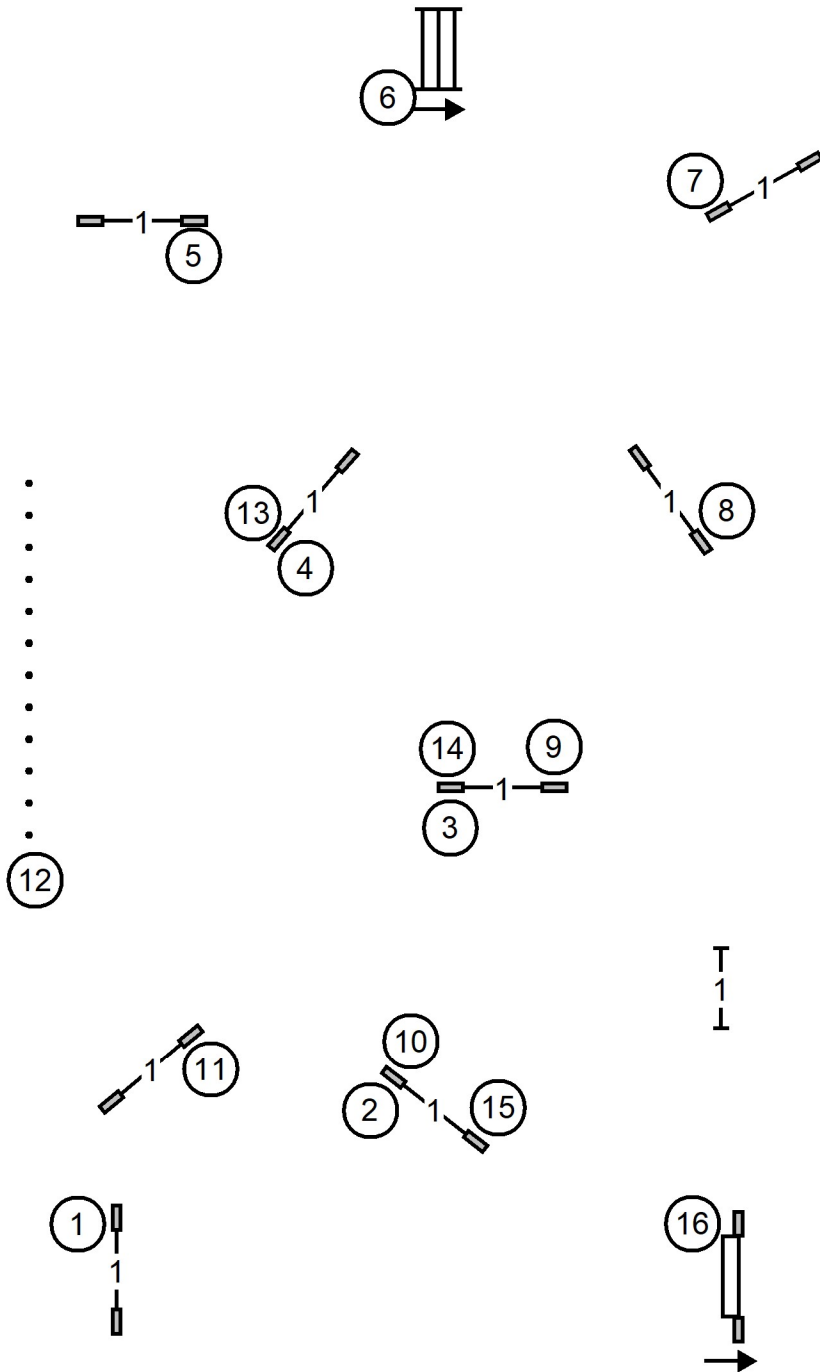

Open JWW

Show Me Agility Club of Central Missouri
Sunday, September 21, 2025
Westinn Kennel Building
Wentzville, MO
Judge ~ Katrina Walters

Enter

T/S

Exit