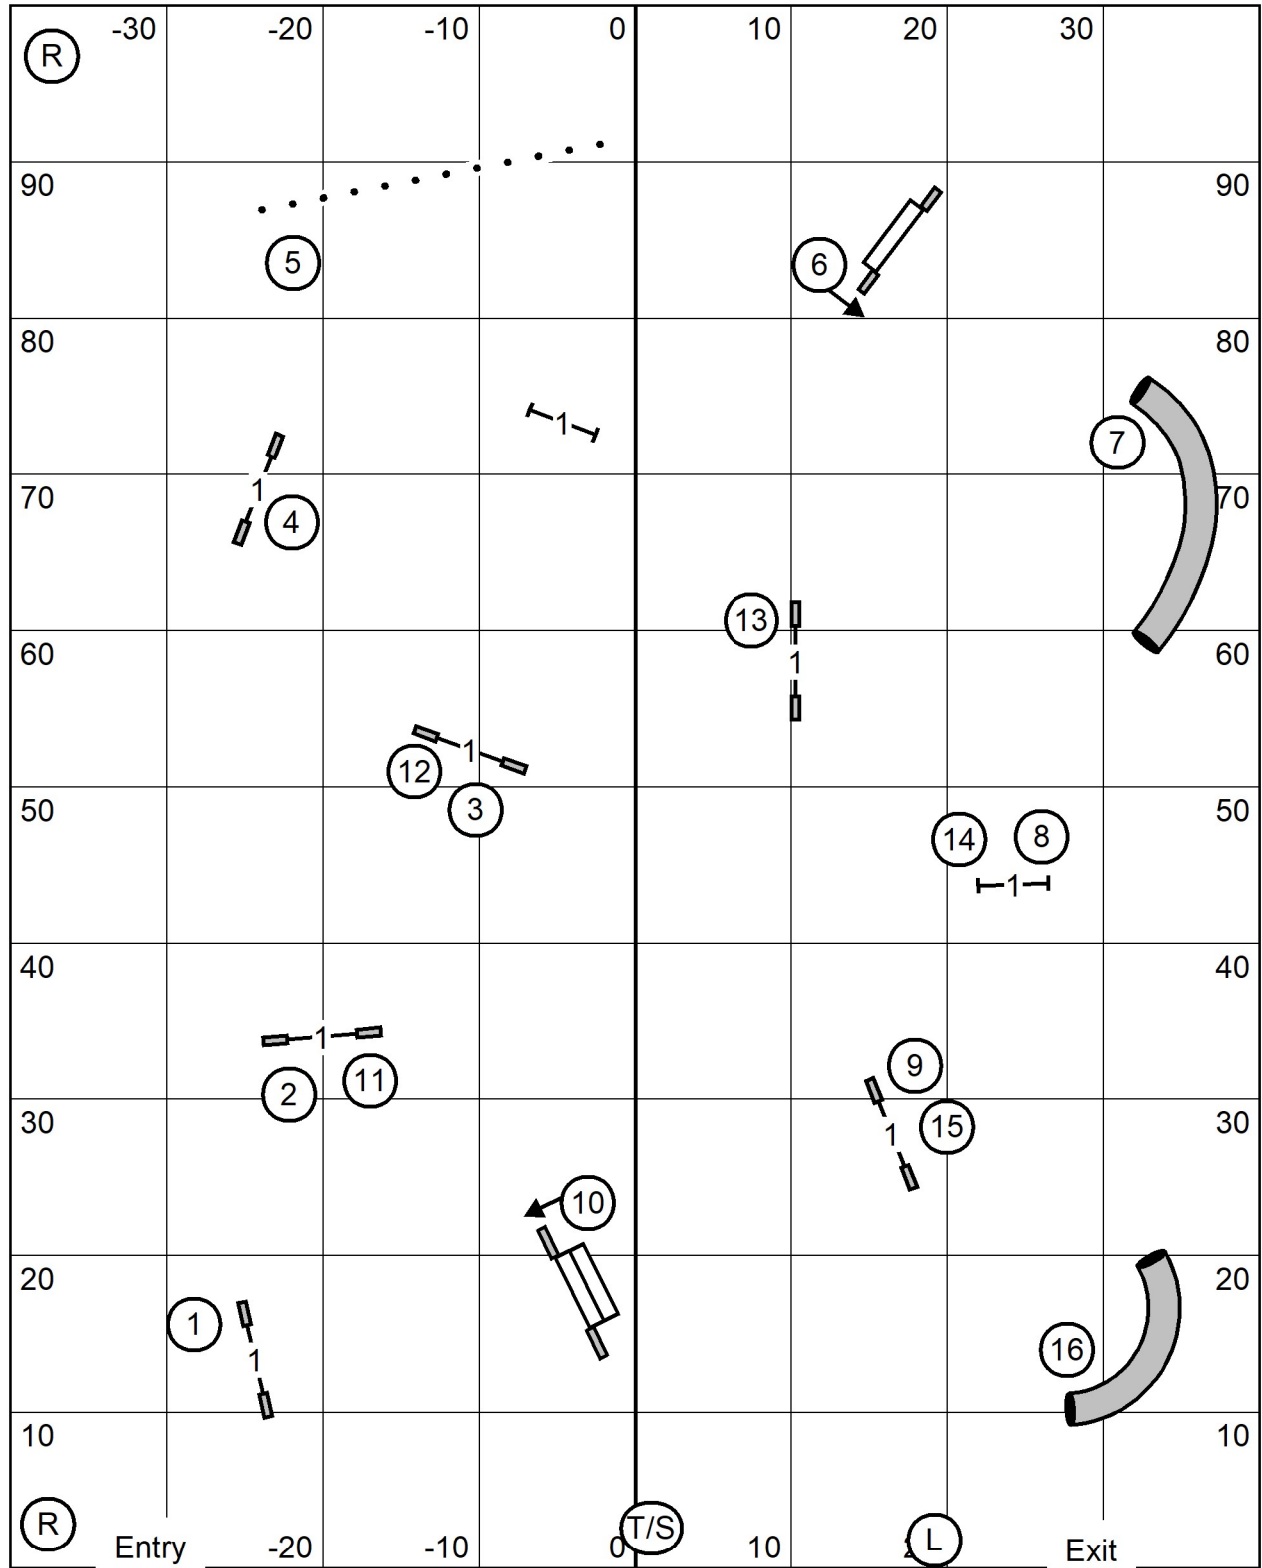

Mound City Obedience Training Club
Saturday September 6, 2025
80'x100' Caseyville IL

Open JWW
Gill Chapman
Indoor on mats