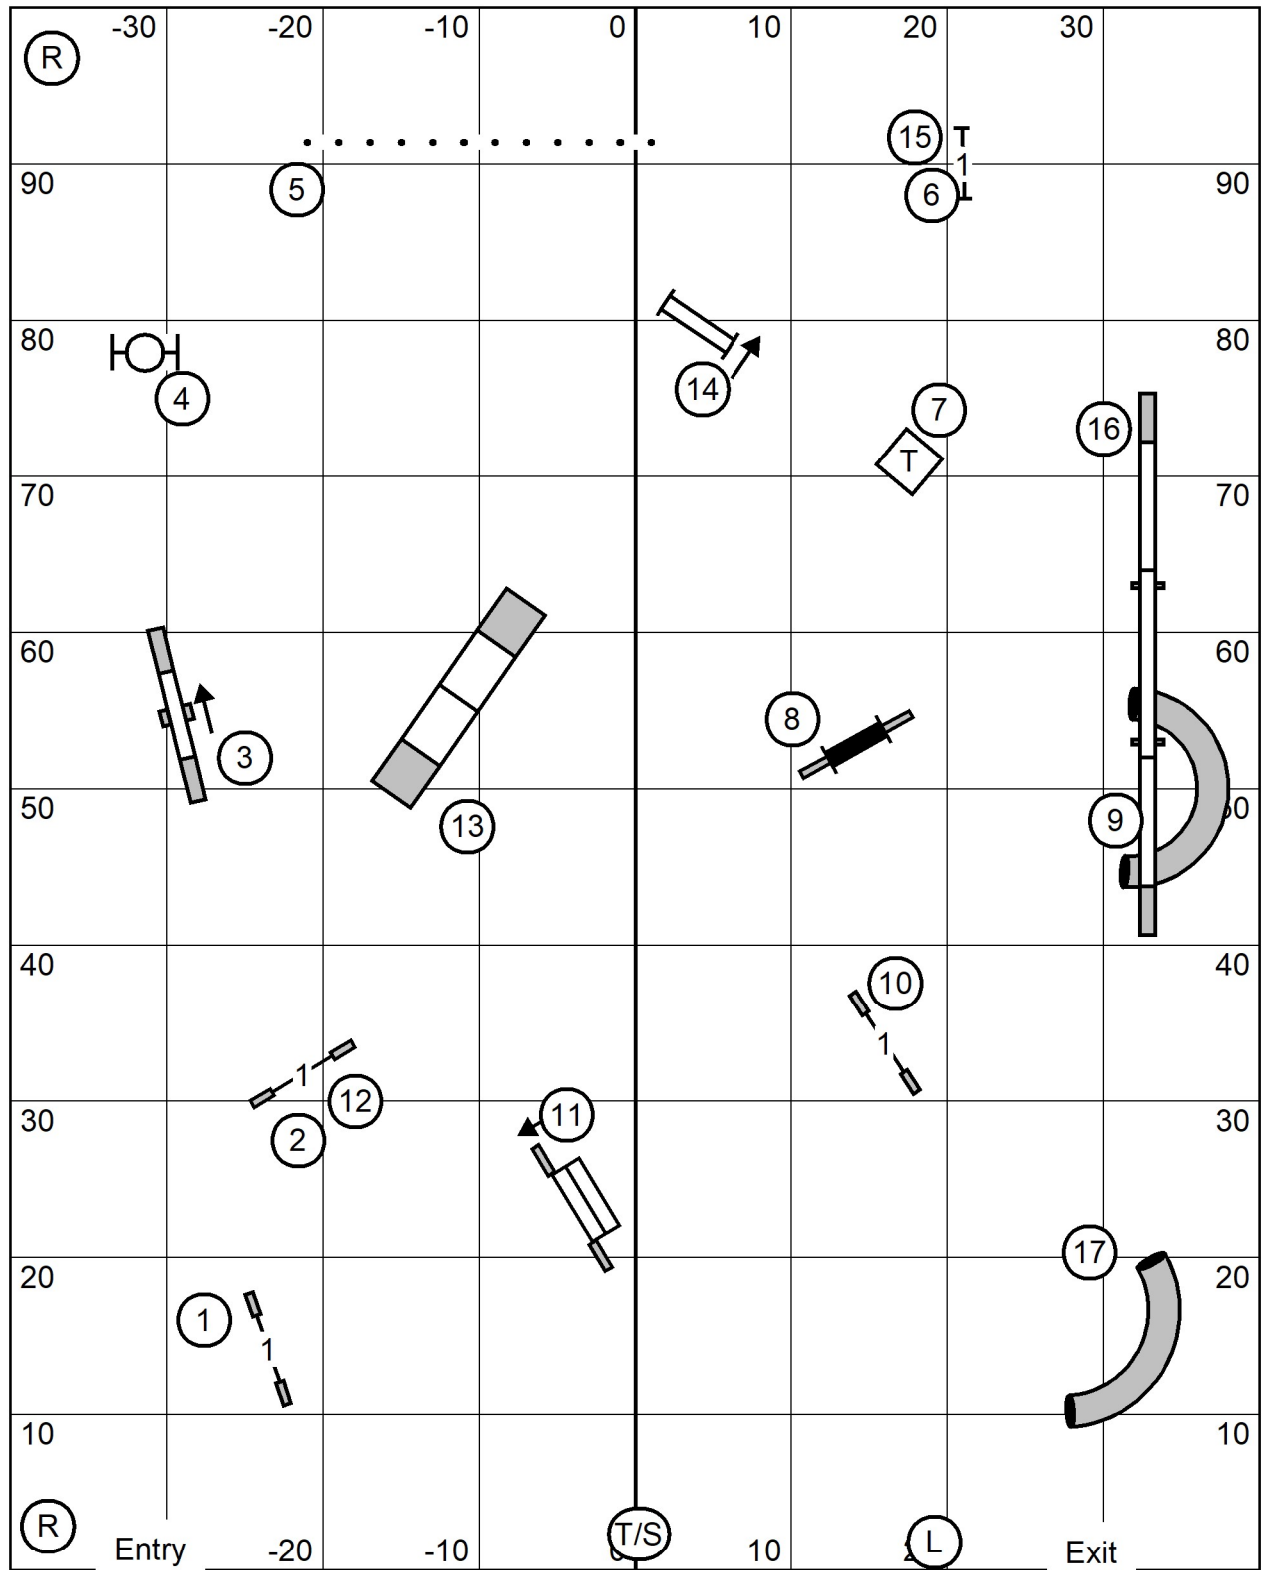

Mound City Obedience Training Club
Saturday September 6, 2025
80'x100' Caseyville IL

Open Standard
Gill Chapman
Indoor on mats