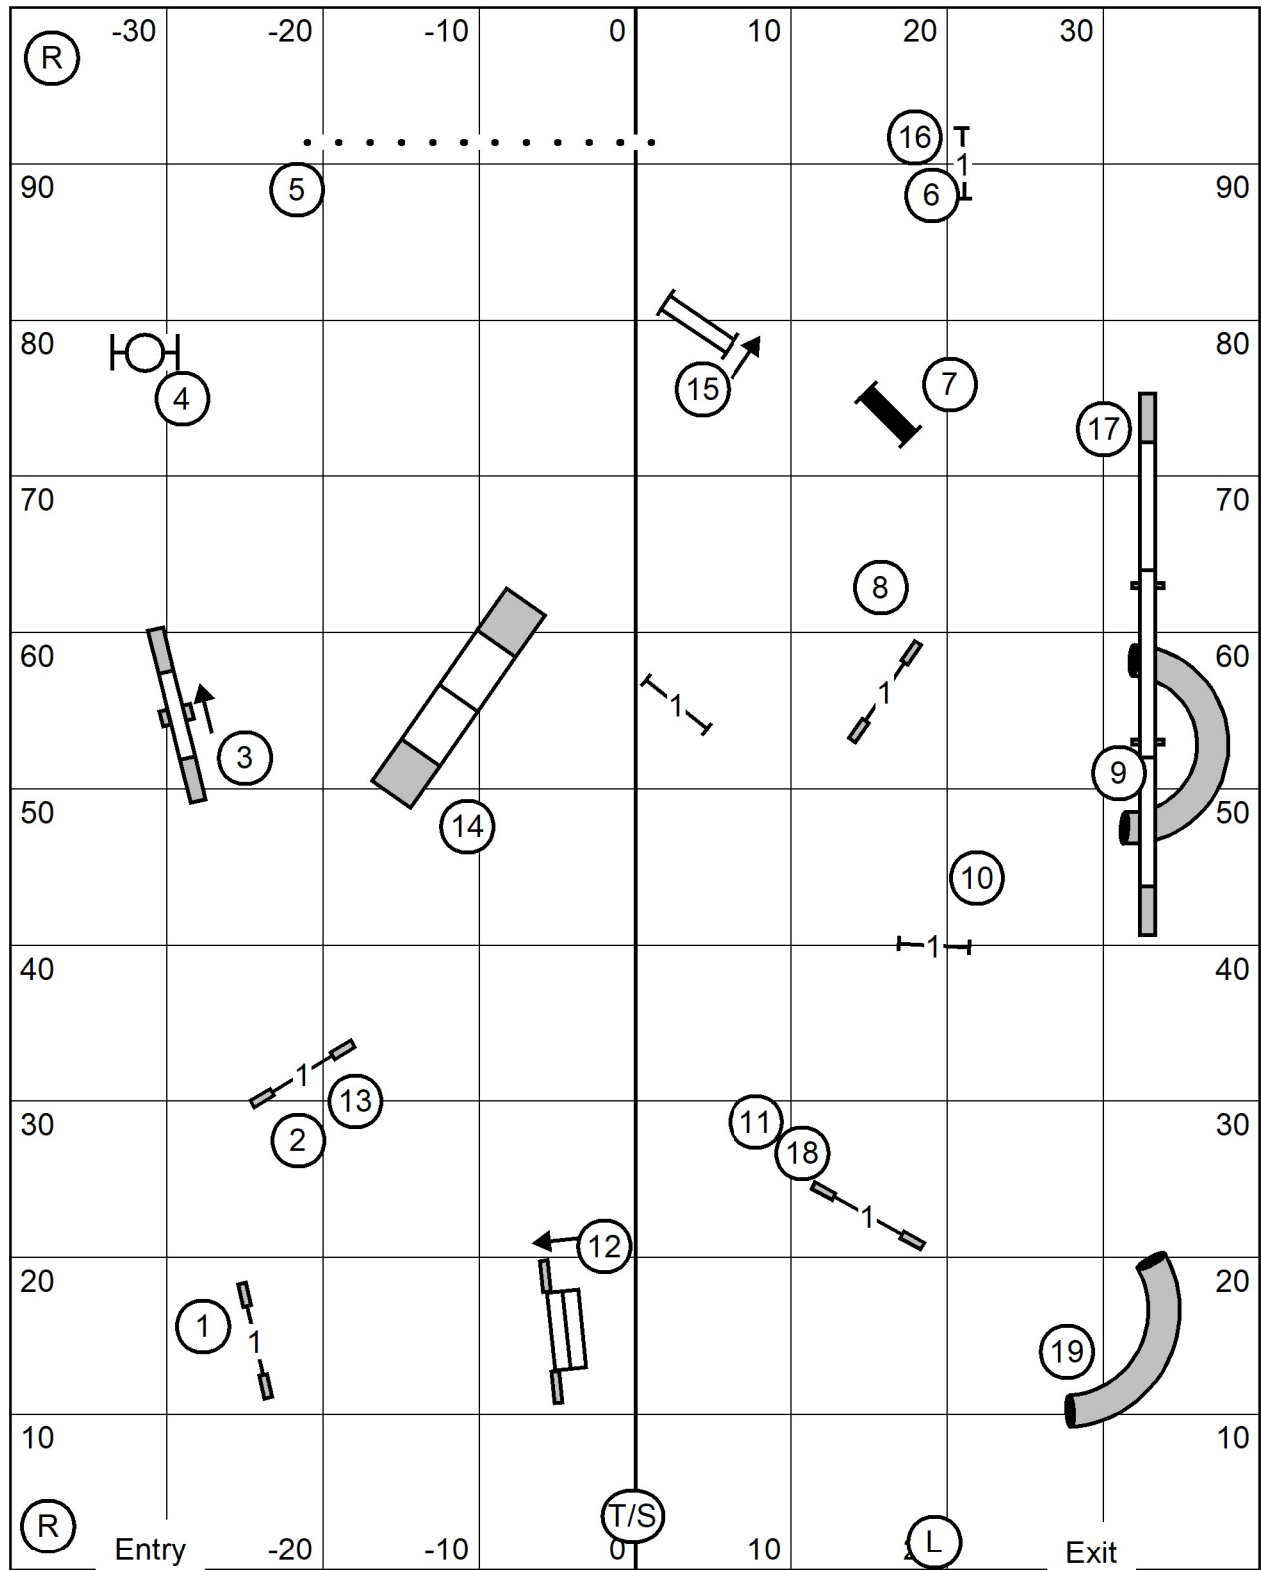

Mound City Obedience Training Club
 Saturday September 6, 2025
 80'x100' Caseyville IL

Excellent&Master JWW
 Gill Chapman
 Indoor on mats

Mound City Obedience Training Club
 Saturday September 6, 2025
 80'x100' Caseyville IL