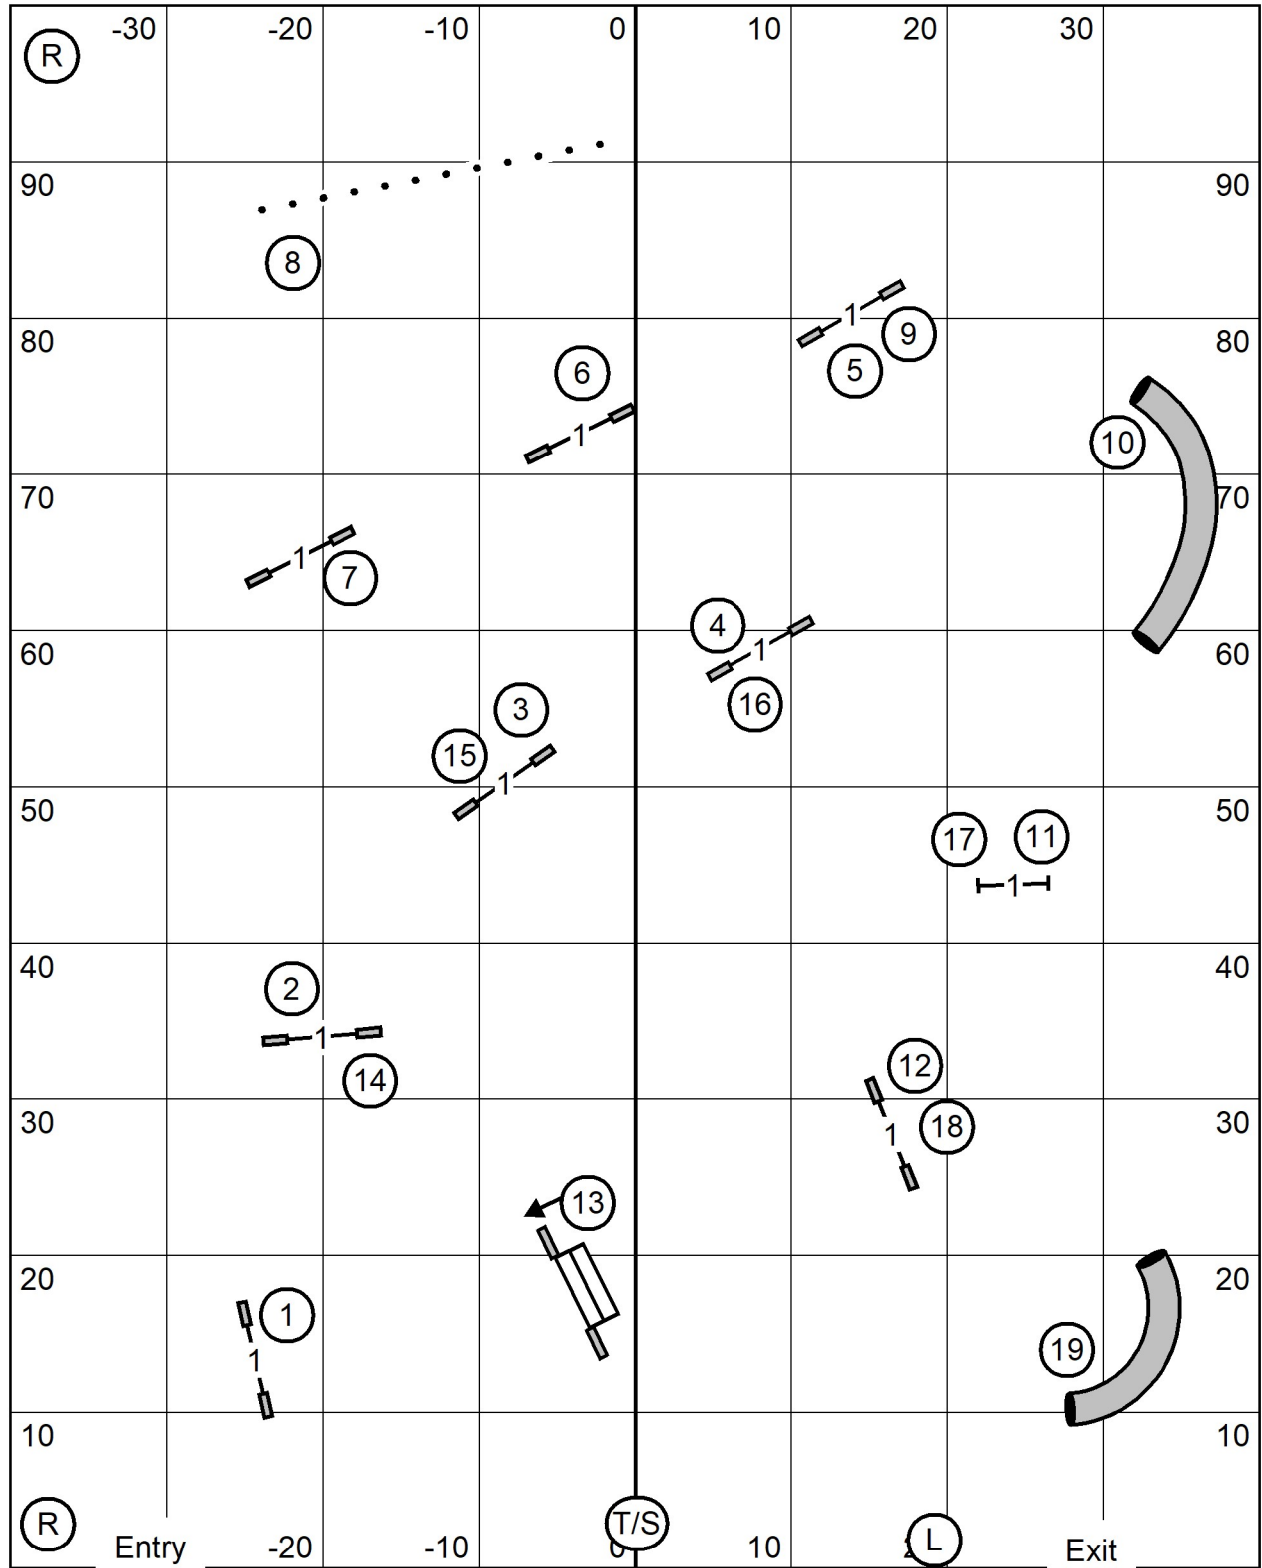

Mound City Obedience Training Club
Saturday September 6, 2025
80'x100' Caseyville IL

Premier JWW
Gill Chapman
Indoor on mats