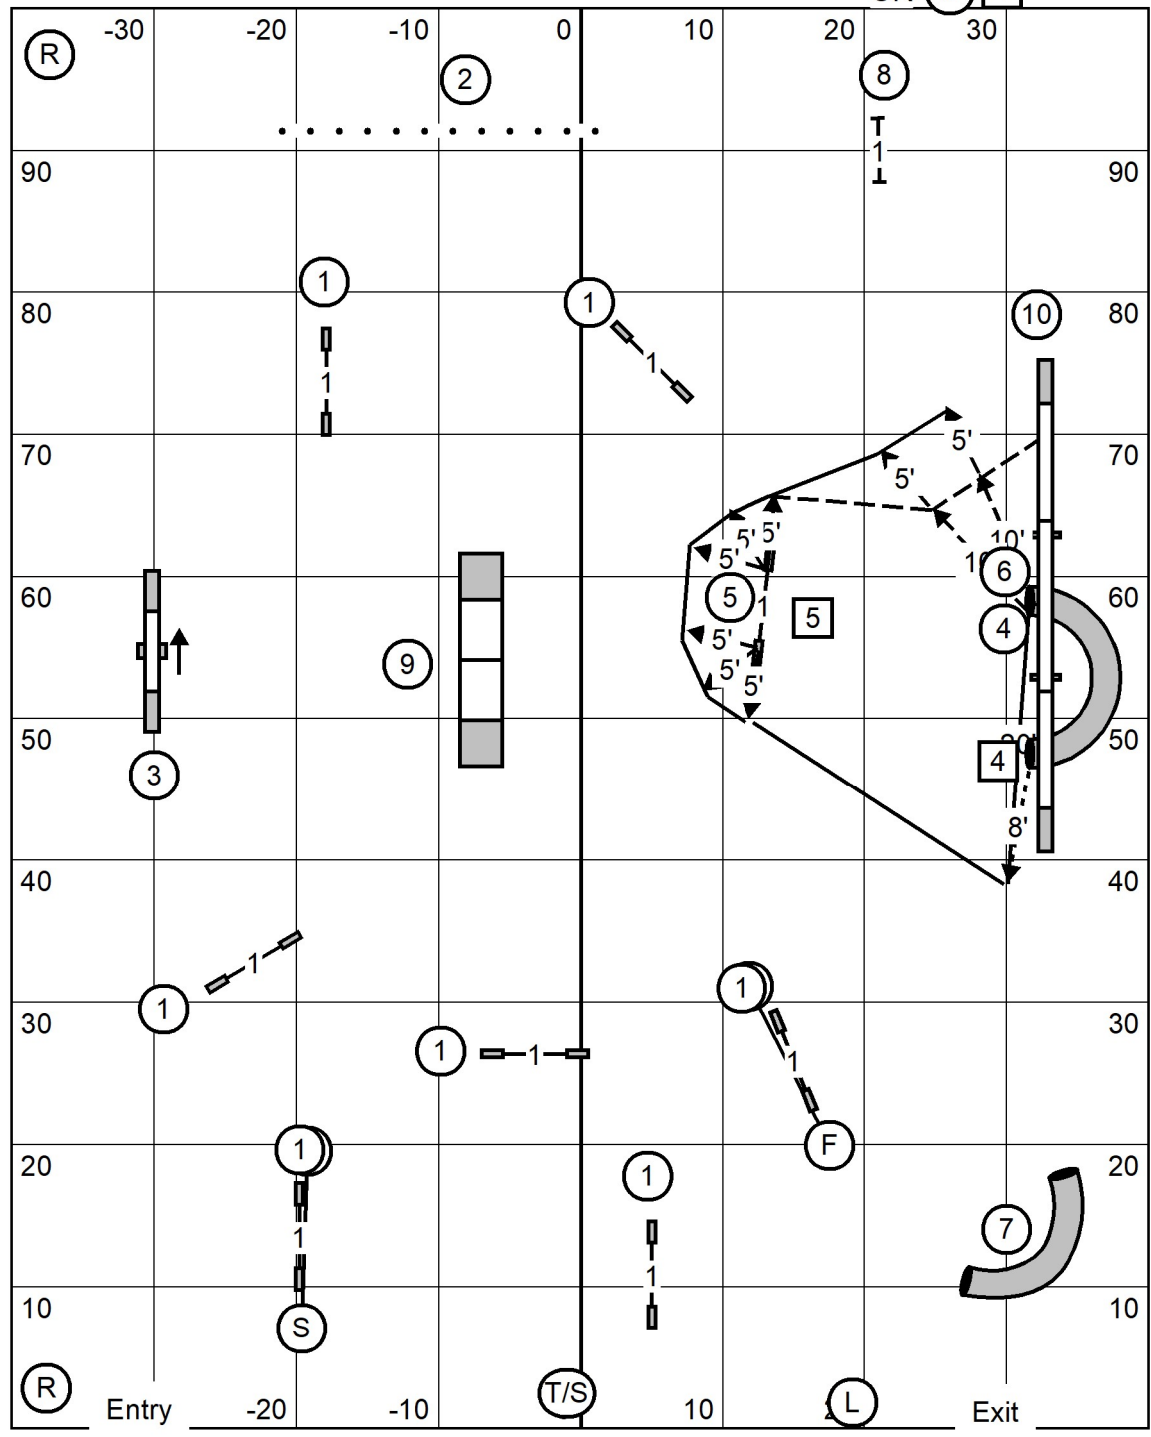

41 sec - P4"
38 sec - 8", P8", P12"
35 sec - 12", 16", P16", P20"
32 sec - 20", 24", 26"

Ex/M (6) (5) (4) or (5) (6) (4) _____
Open (6) (5) (4) or (5) (6) (4) - - - - -
Novice (6) (5) or (5) (6) in flow - - - - -
OR (5) (4)

Mound City Obedience Training Club
Saturday September 6, 2025
80'x100' Caseyville IL

FAST - All Levels
Gill Chapman
Indoor on mats