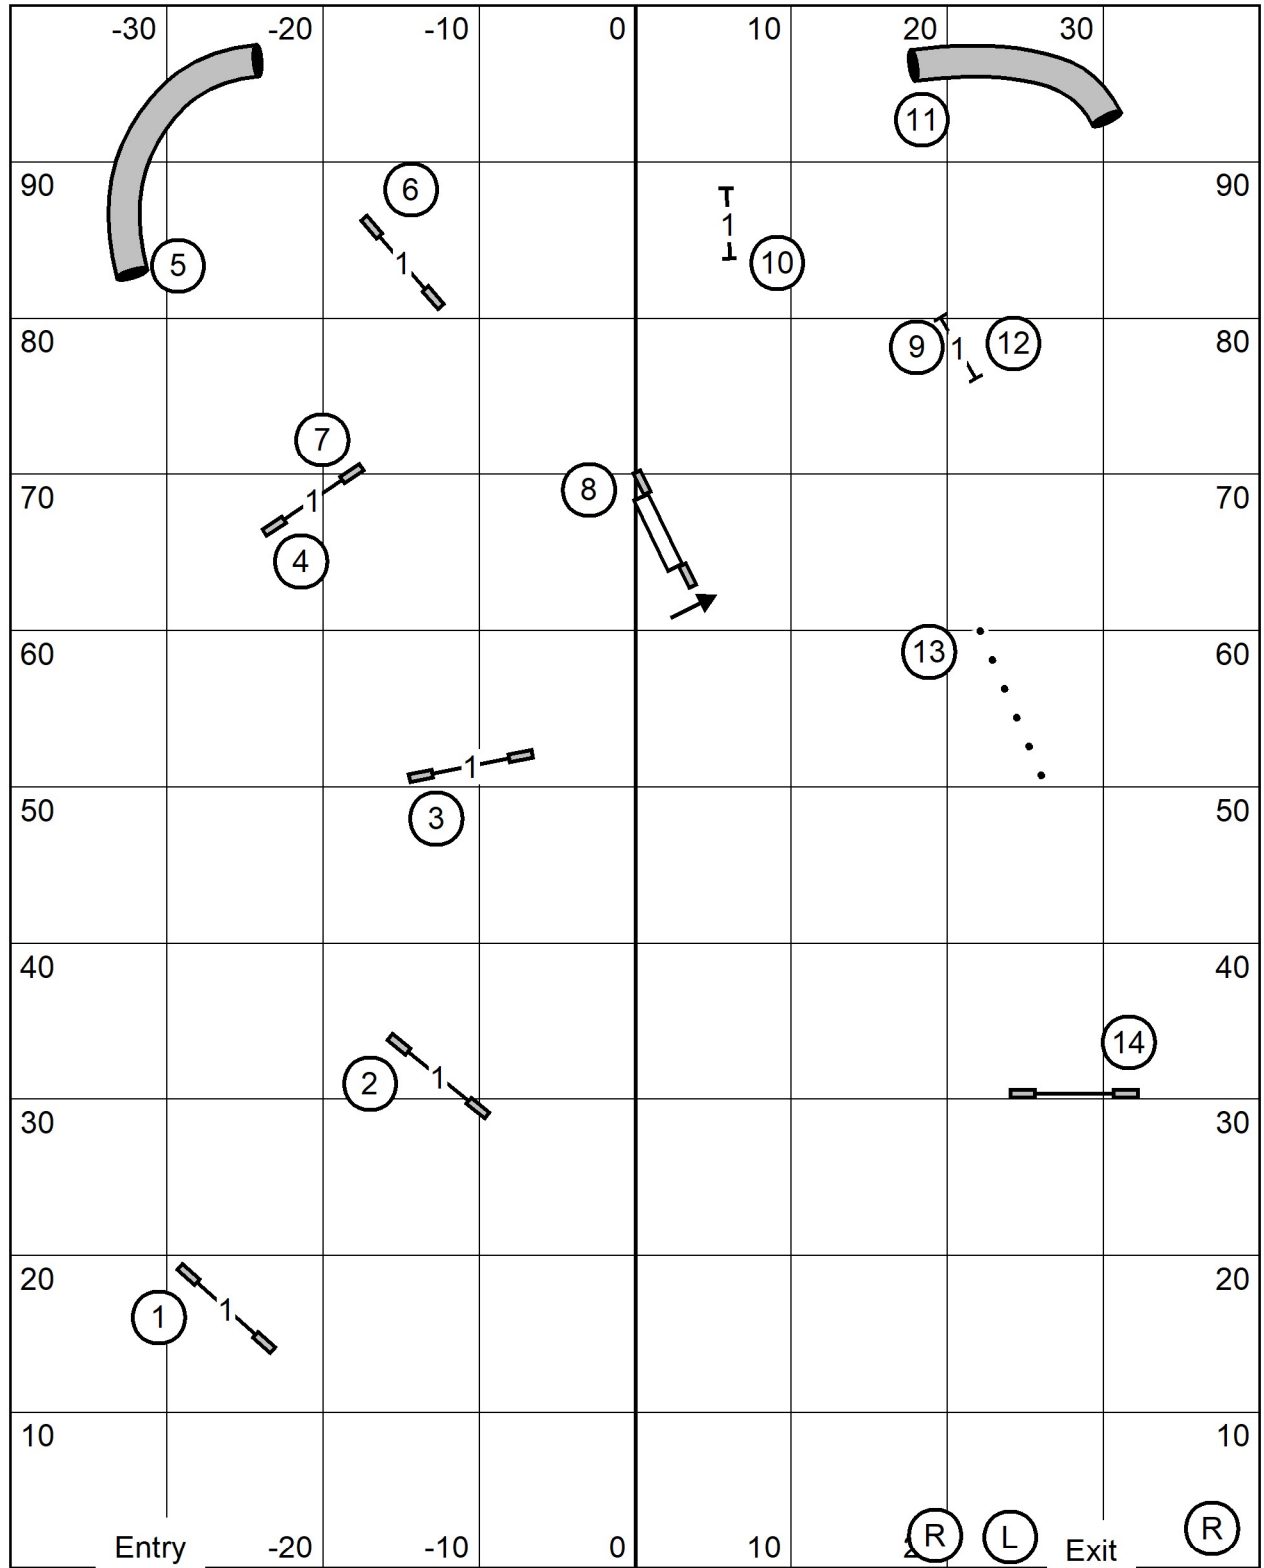

Mound City Obedience Training Club
Friday September 5, 2025
80'x100' Caseyville IL

(T/S)

Novice JWW
Gill Chapman
Indoor on mats