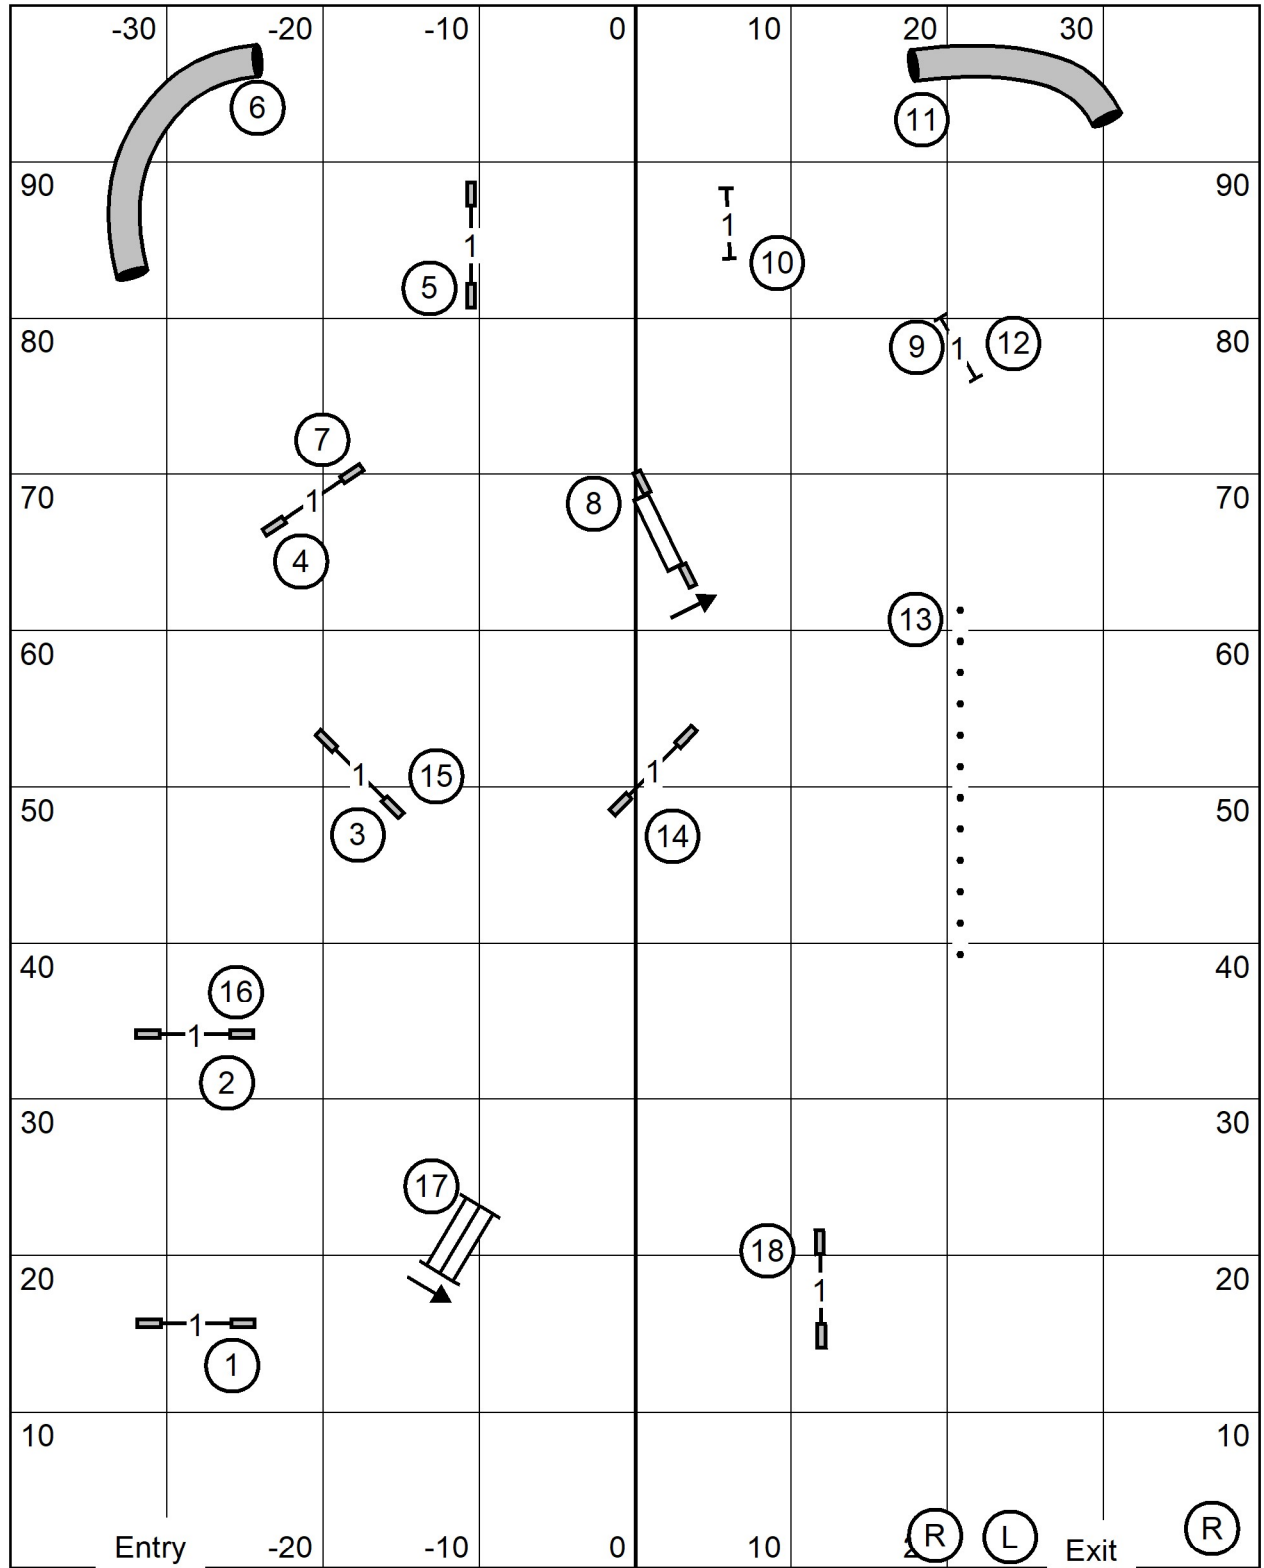

Mound City Obedience Training Club
Friday September 5, 2025
80'x100' Caseyville IL

(T/S)

Open JWW
Gill Chapman
Indoor on mats

(R) (L) Exit (R)