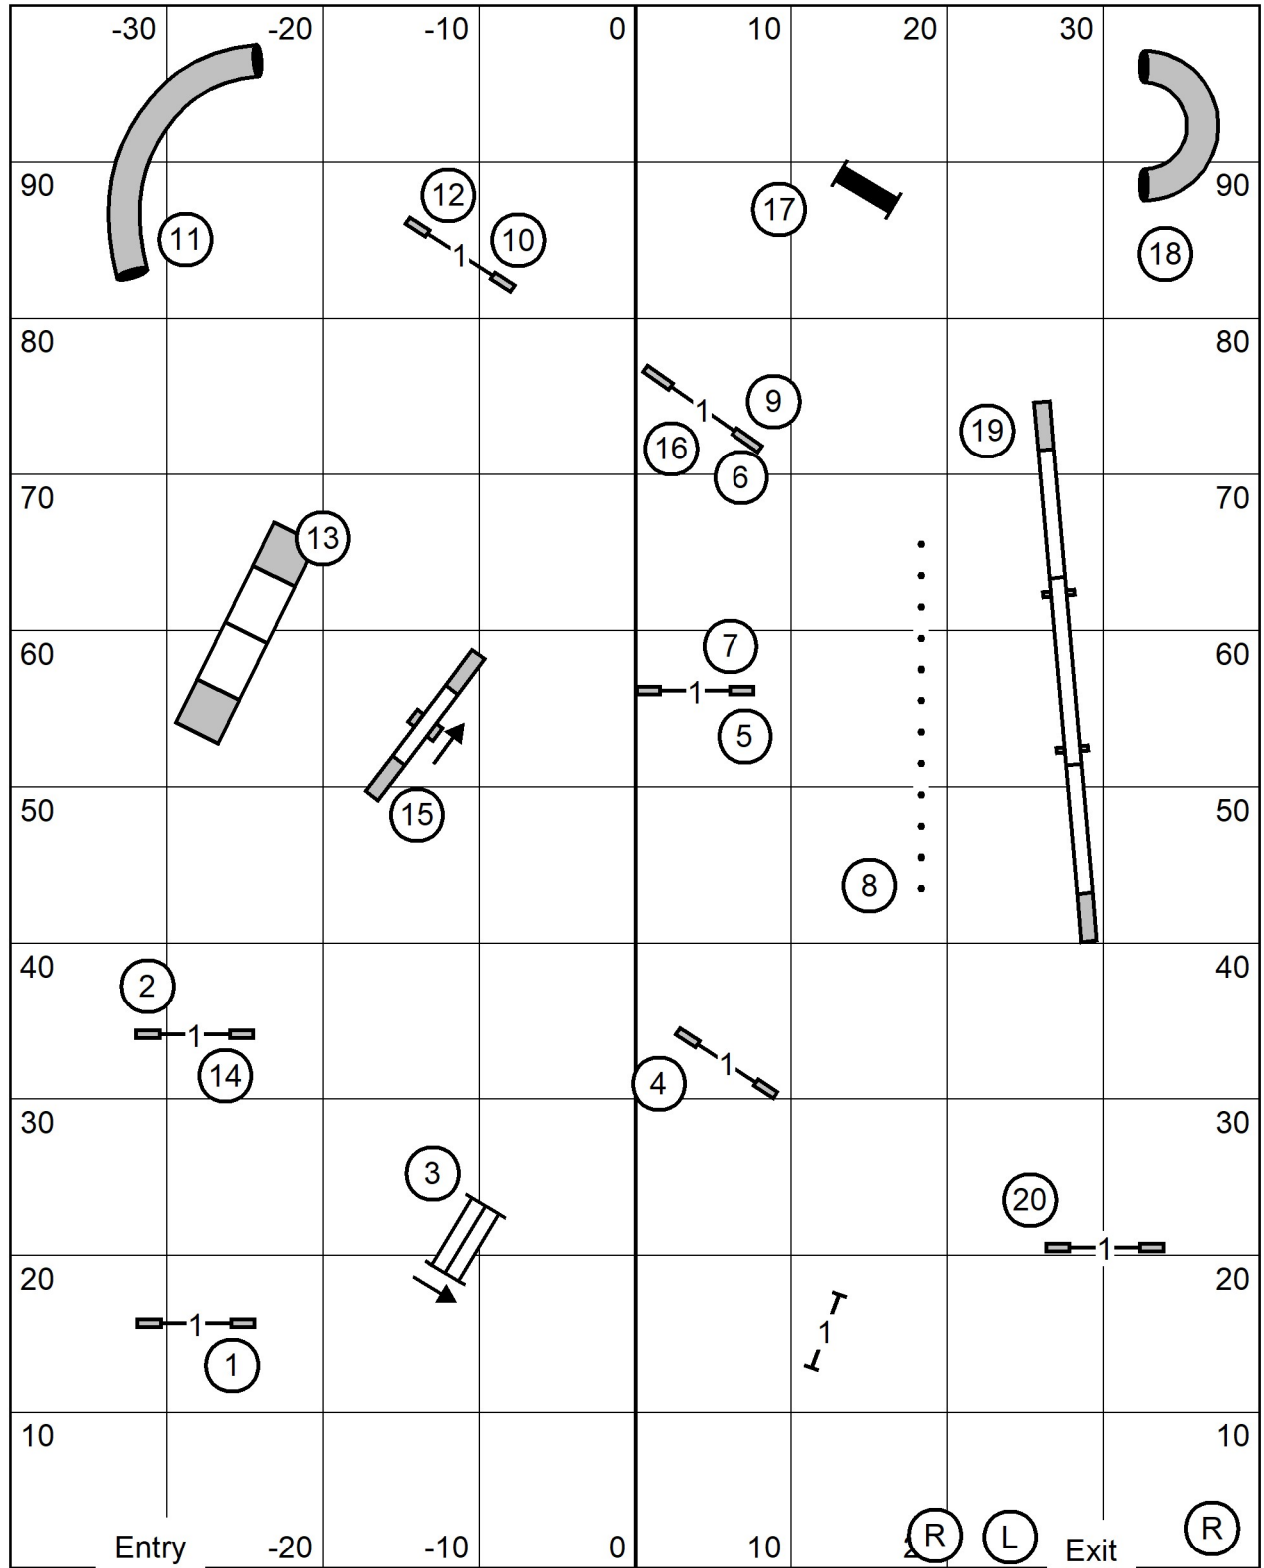

(T/S)

**Open JWW**  
 Gill Chapman  
 Indoor on mats

(R) (L) Exit (R)

**Mound City Obedience Training Club**  
 Friday September 5, 2025  
 80'x100' Caseyville IL

(T/S)

**Open Standard**  
 Gill Chapman  
 Indoor on mats