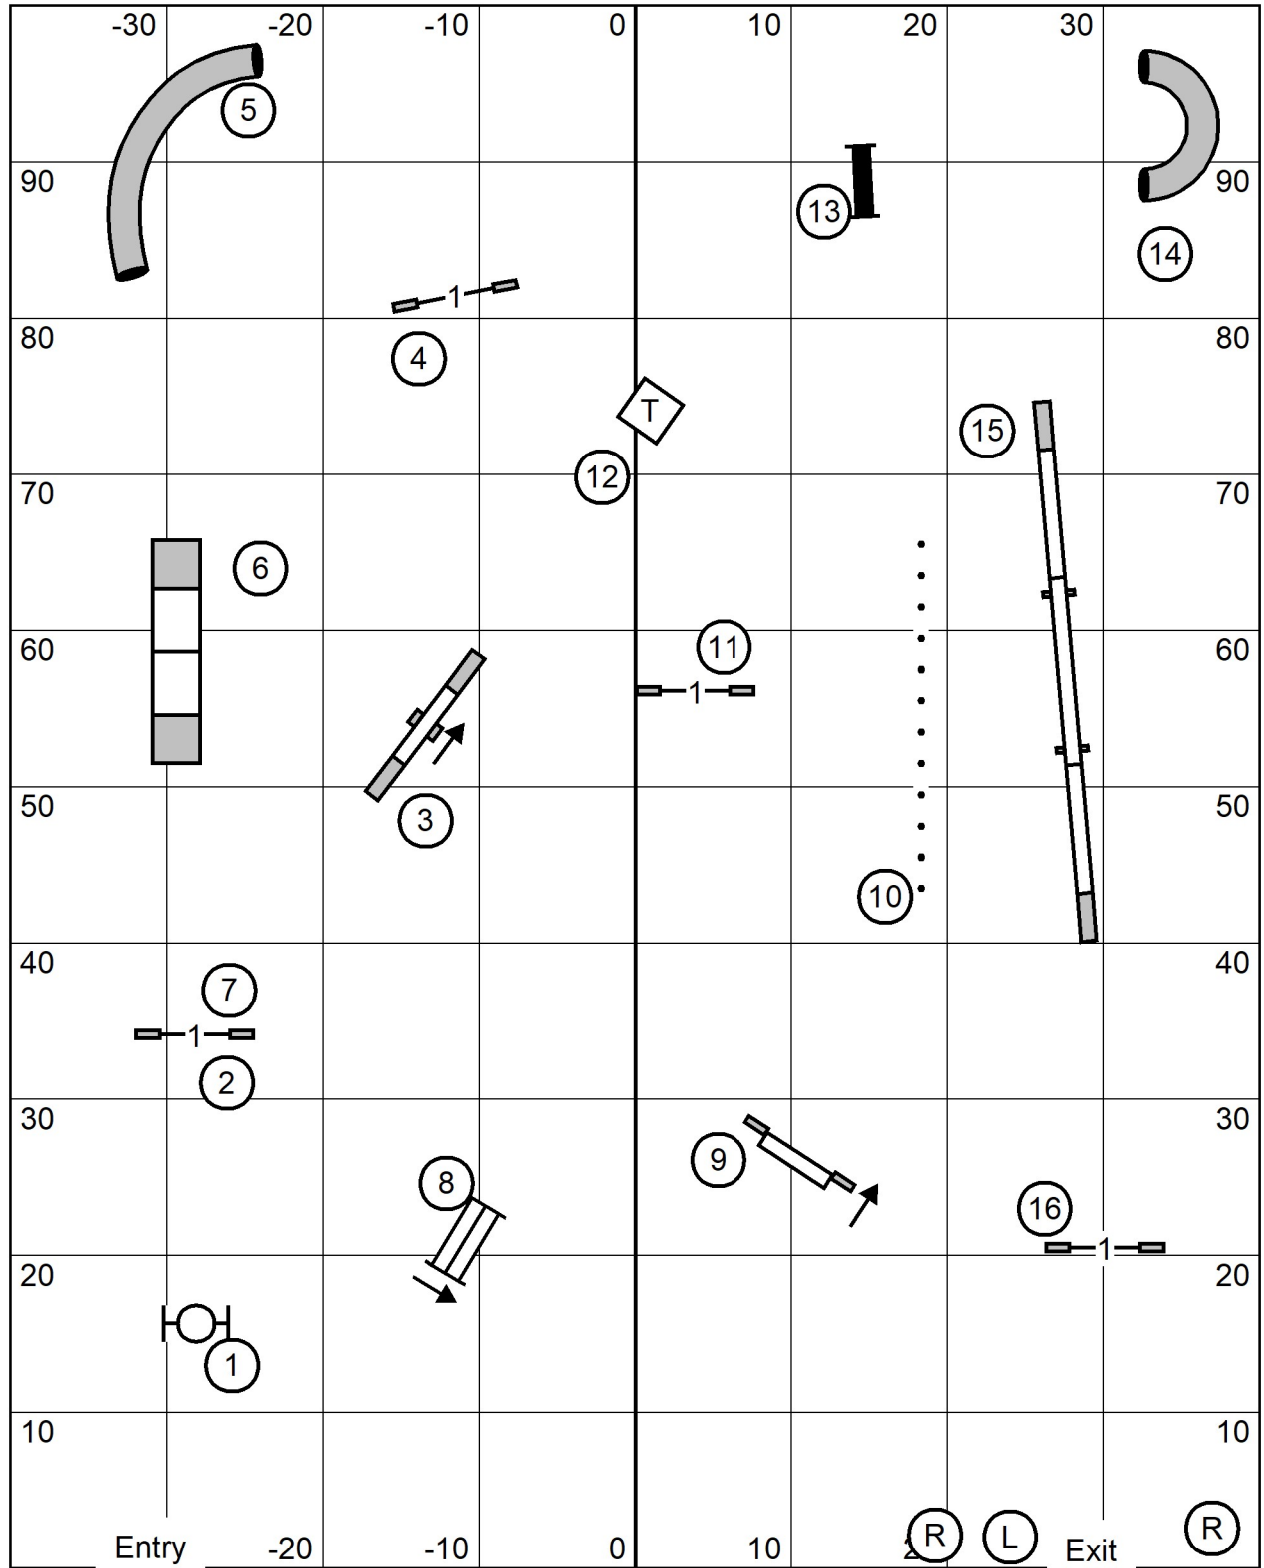

(T/S)

**Open JWW**  
 Gill Chapman  
 Indoor on mats

(R) (L) Exit (R)

**Mound City Obedience Training Club**  
 Friday September 5, 2025  
 80'x100' Caseyville IL

(T/S)

**Open Standard**  
 Gill Chapman  
 Indoor on mats