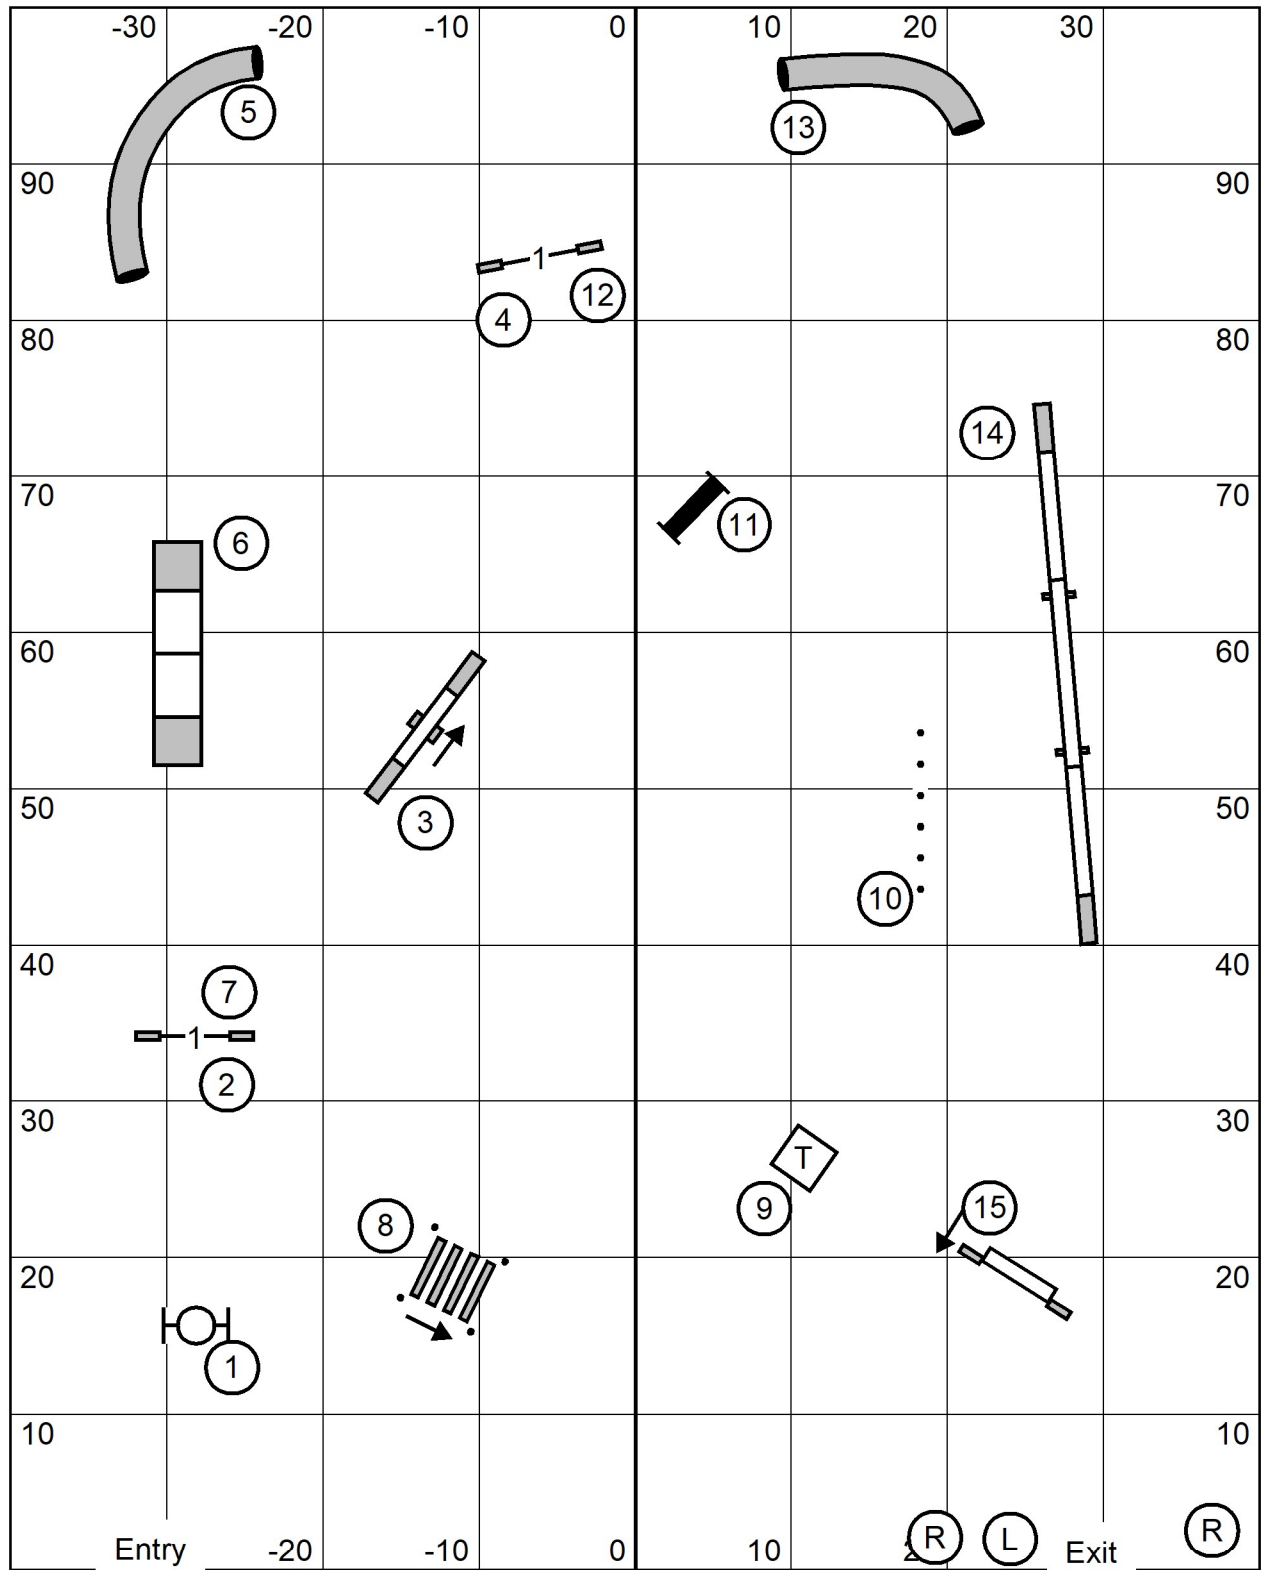

(T/S)

**Excellent & Master Standard**  
 Gill Chapman  
 Indoor on mats

**Mound City Obedience Training Club**  
 Friday September 5, 2025  
 80'x100' Caseyville IL

(T/S)

**Novice JWW**  
 Gill Chapman  
 Indoor on mats