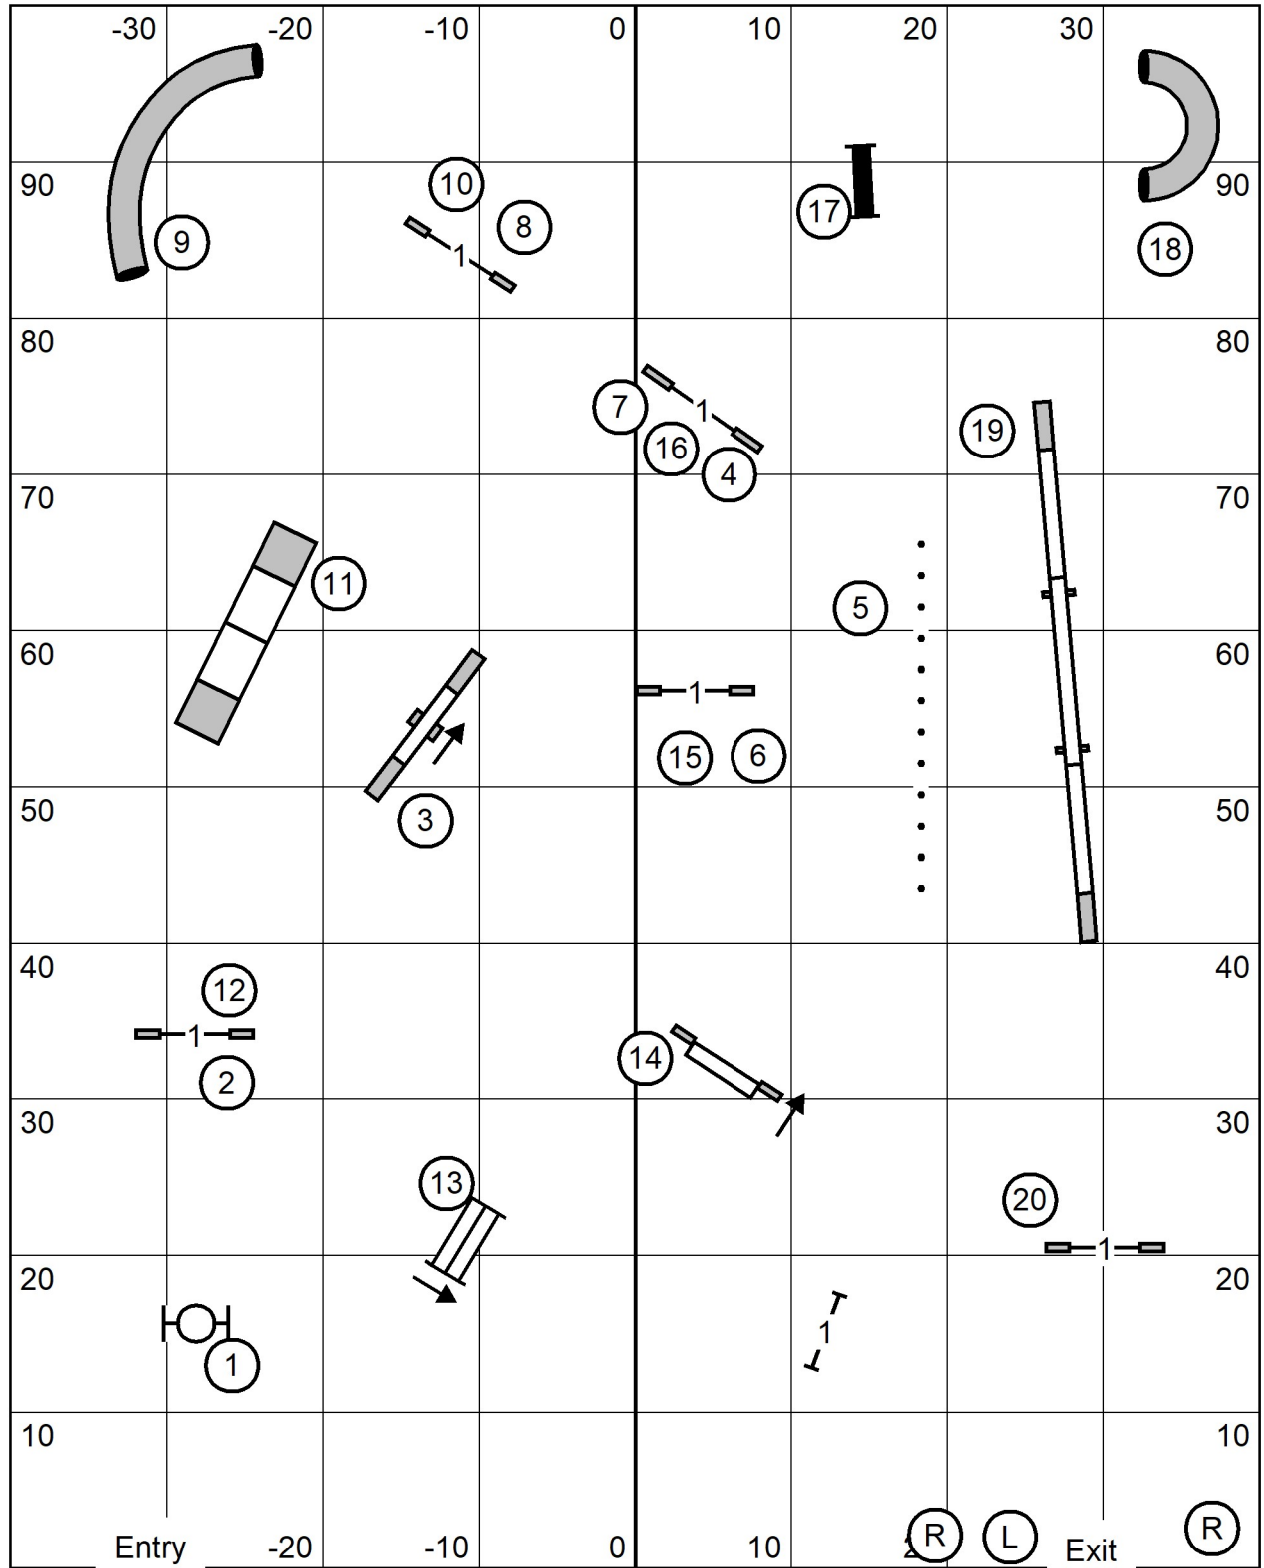

**Mound City Obedience Training Club**  
 Friday September 5, 2025  
 80'x100' Caseyville IL

(T/S)

**Excellent&Master JWW**  
 Gill Chapman  
 Indoor on mats

**Mound City Obedience Training Club**  
 Friday September 5, 2025  
 80'x100' Caseyville IL