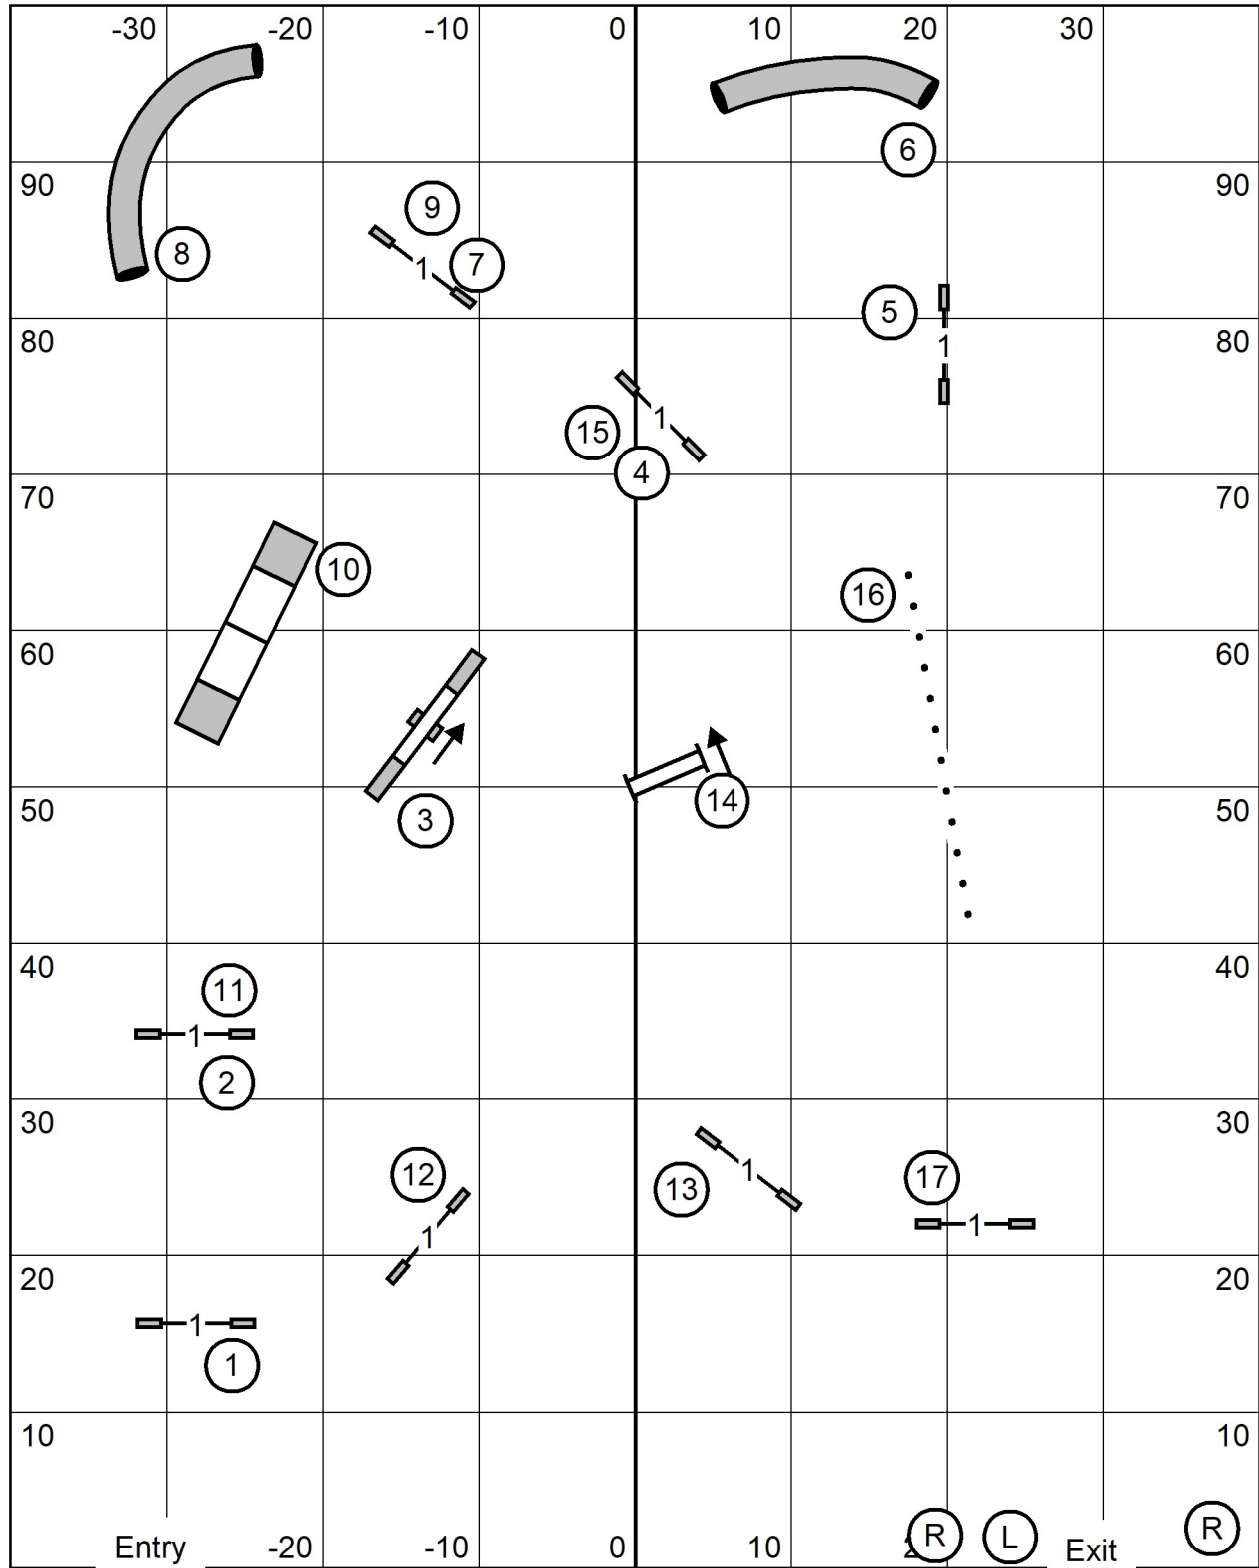

Mound City Obedience Training Club
Friday September 5, 2025
80'x100' Caseyville IL

(T/S)

T2B
Gill Chapman
Indoor on mats