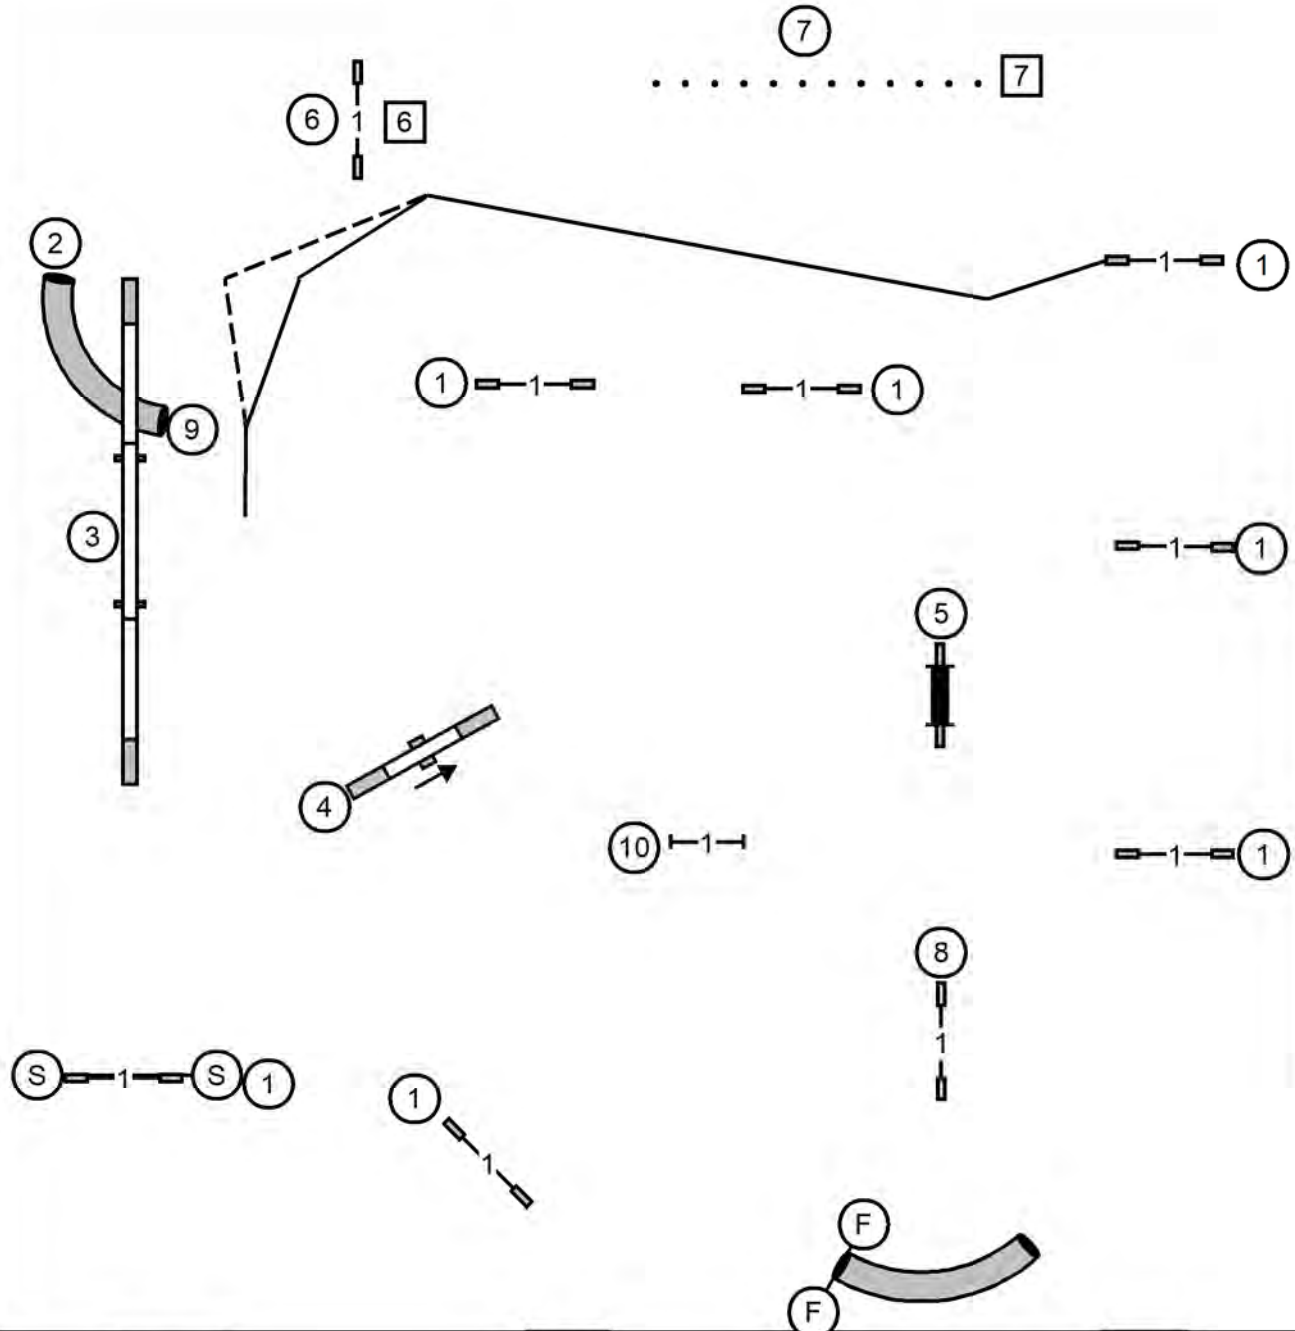

# M/E/O/N FAST

Show Me Agility Club of Central Missouri  
 Friday, September 19, 2025  
 Westinn Kennel Building  
 Wentzville, MO  
 Judge ~ Katrina Walters

Enter

T/S

Exit

- Master/Excellent Send: 7 to 6 to 2
- Open Send: 6 to 2
- Novice Send: 9 to 6

# Master/Excellent STD

Show Me Agility Club of Central Missouri  
Friday, September 19, 2025  
Westinn Kennel Building  
Wentzville, MO  
Judge ~ Katrina Walters

Enter

T/S

Exit