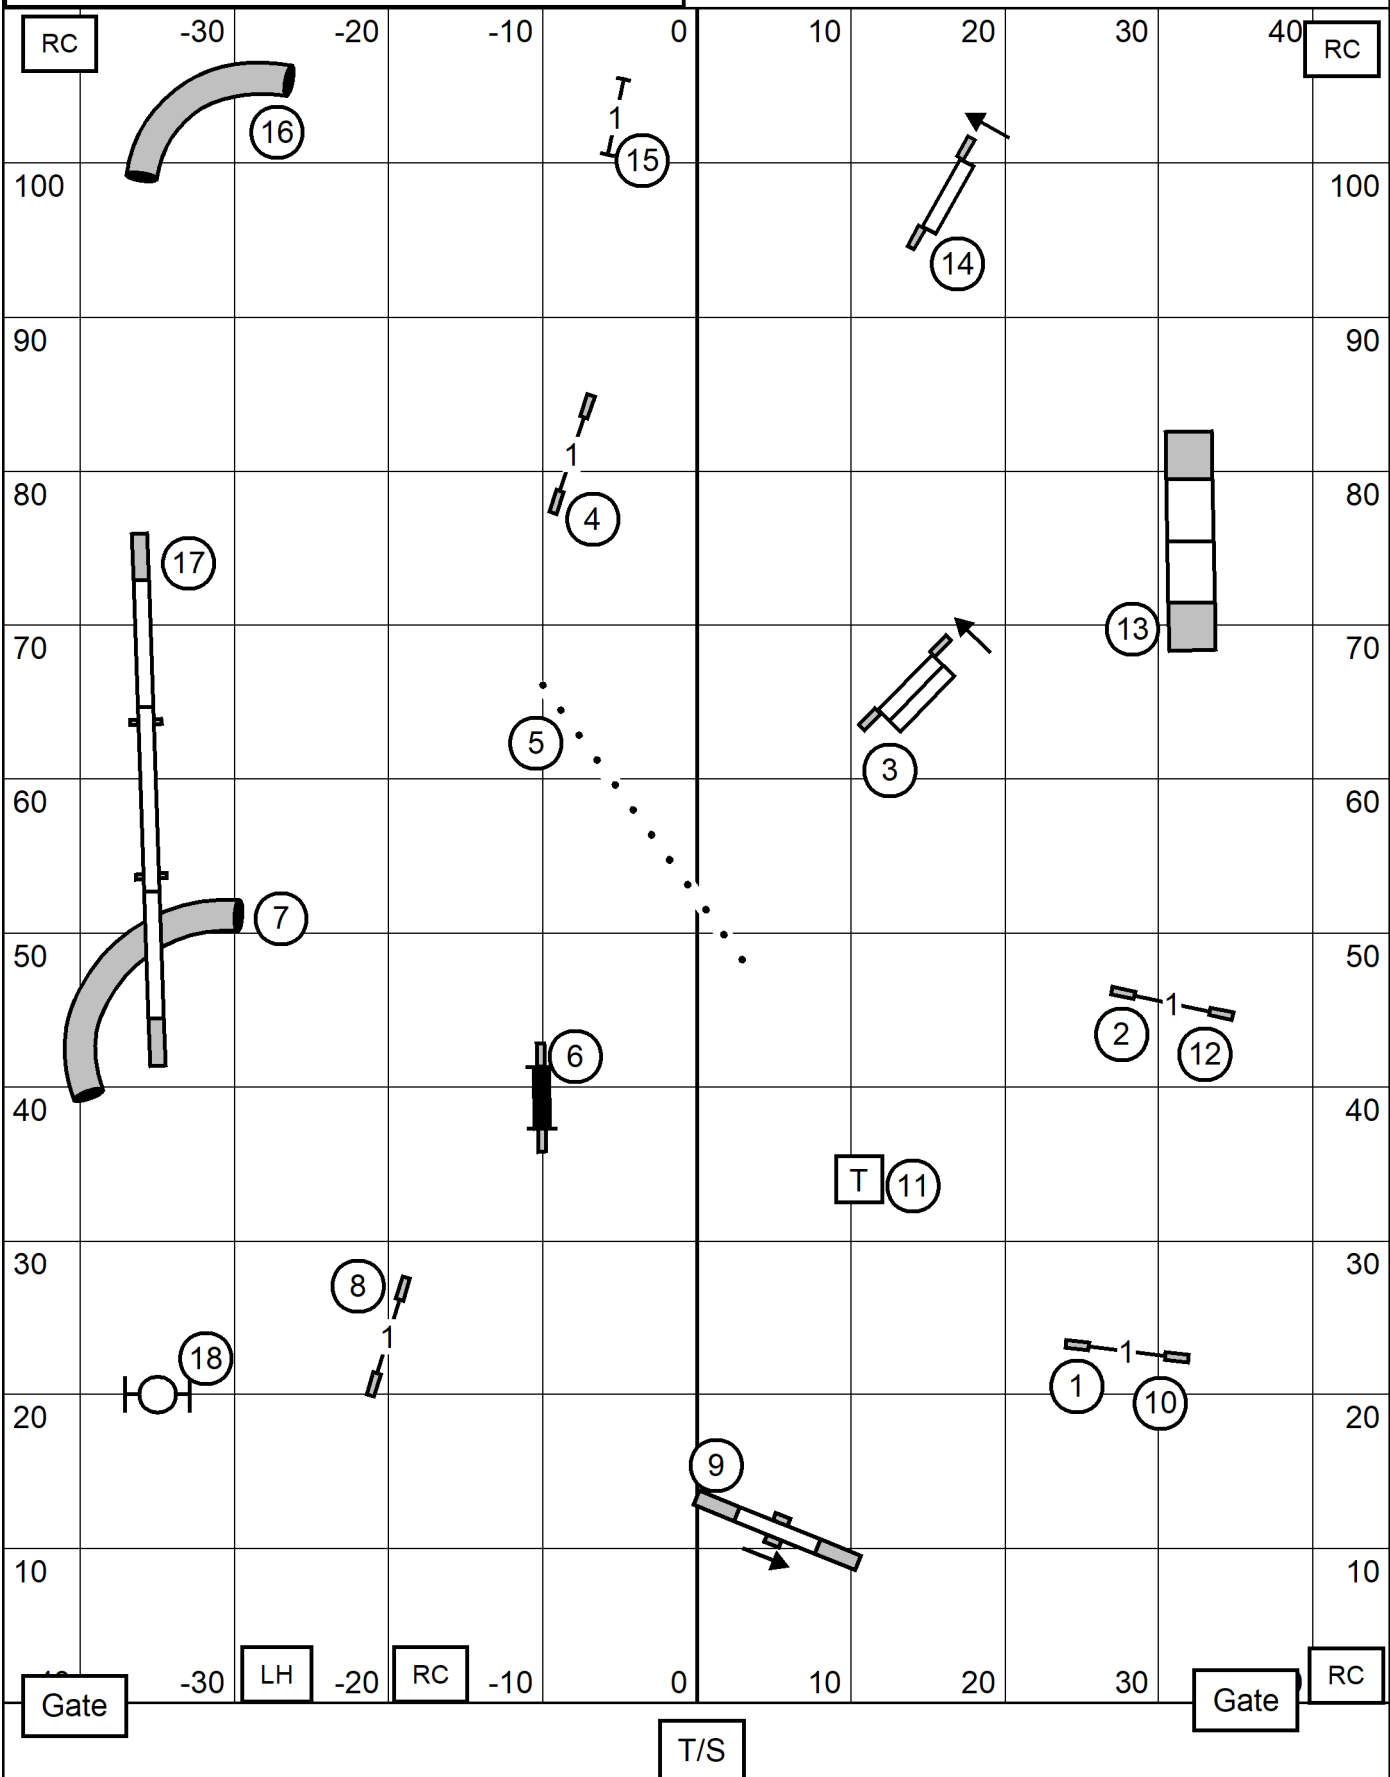

1

Golden Retriever Club of America - National Specialty
Purina Farms Event Center - Gray Summit, MO
Tuesday September 23, 2025 Kathy Guerra

FAST

M/E SEND 4-9-2 Dashed line, white numbers
 Tunnel 2 is bidirectional for novice and open
 OPEN SEND 4-9 Dashed line
 NOVICE SEND 4-9 Dashed to Red line

Excellent/Master Standard

Open Standard

Novice Standard

Golden Retriever Club of America
 Purina Farms Event Center Gray Summit, MO
 Tuesday, September 23, 2025 Randy Capsel

Premier Standard

4

Golden Retriever Club of America - National Specialty
Purina Farms Event Center - Gray Summit, MO
Tuesday September 23, 2025 Kathy Guerra