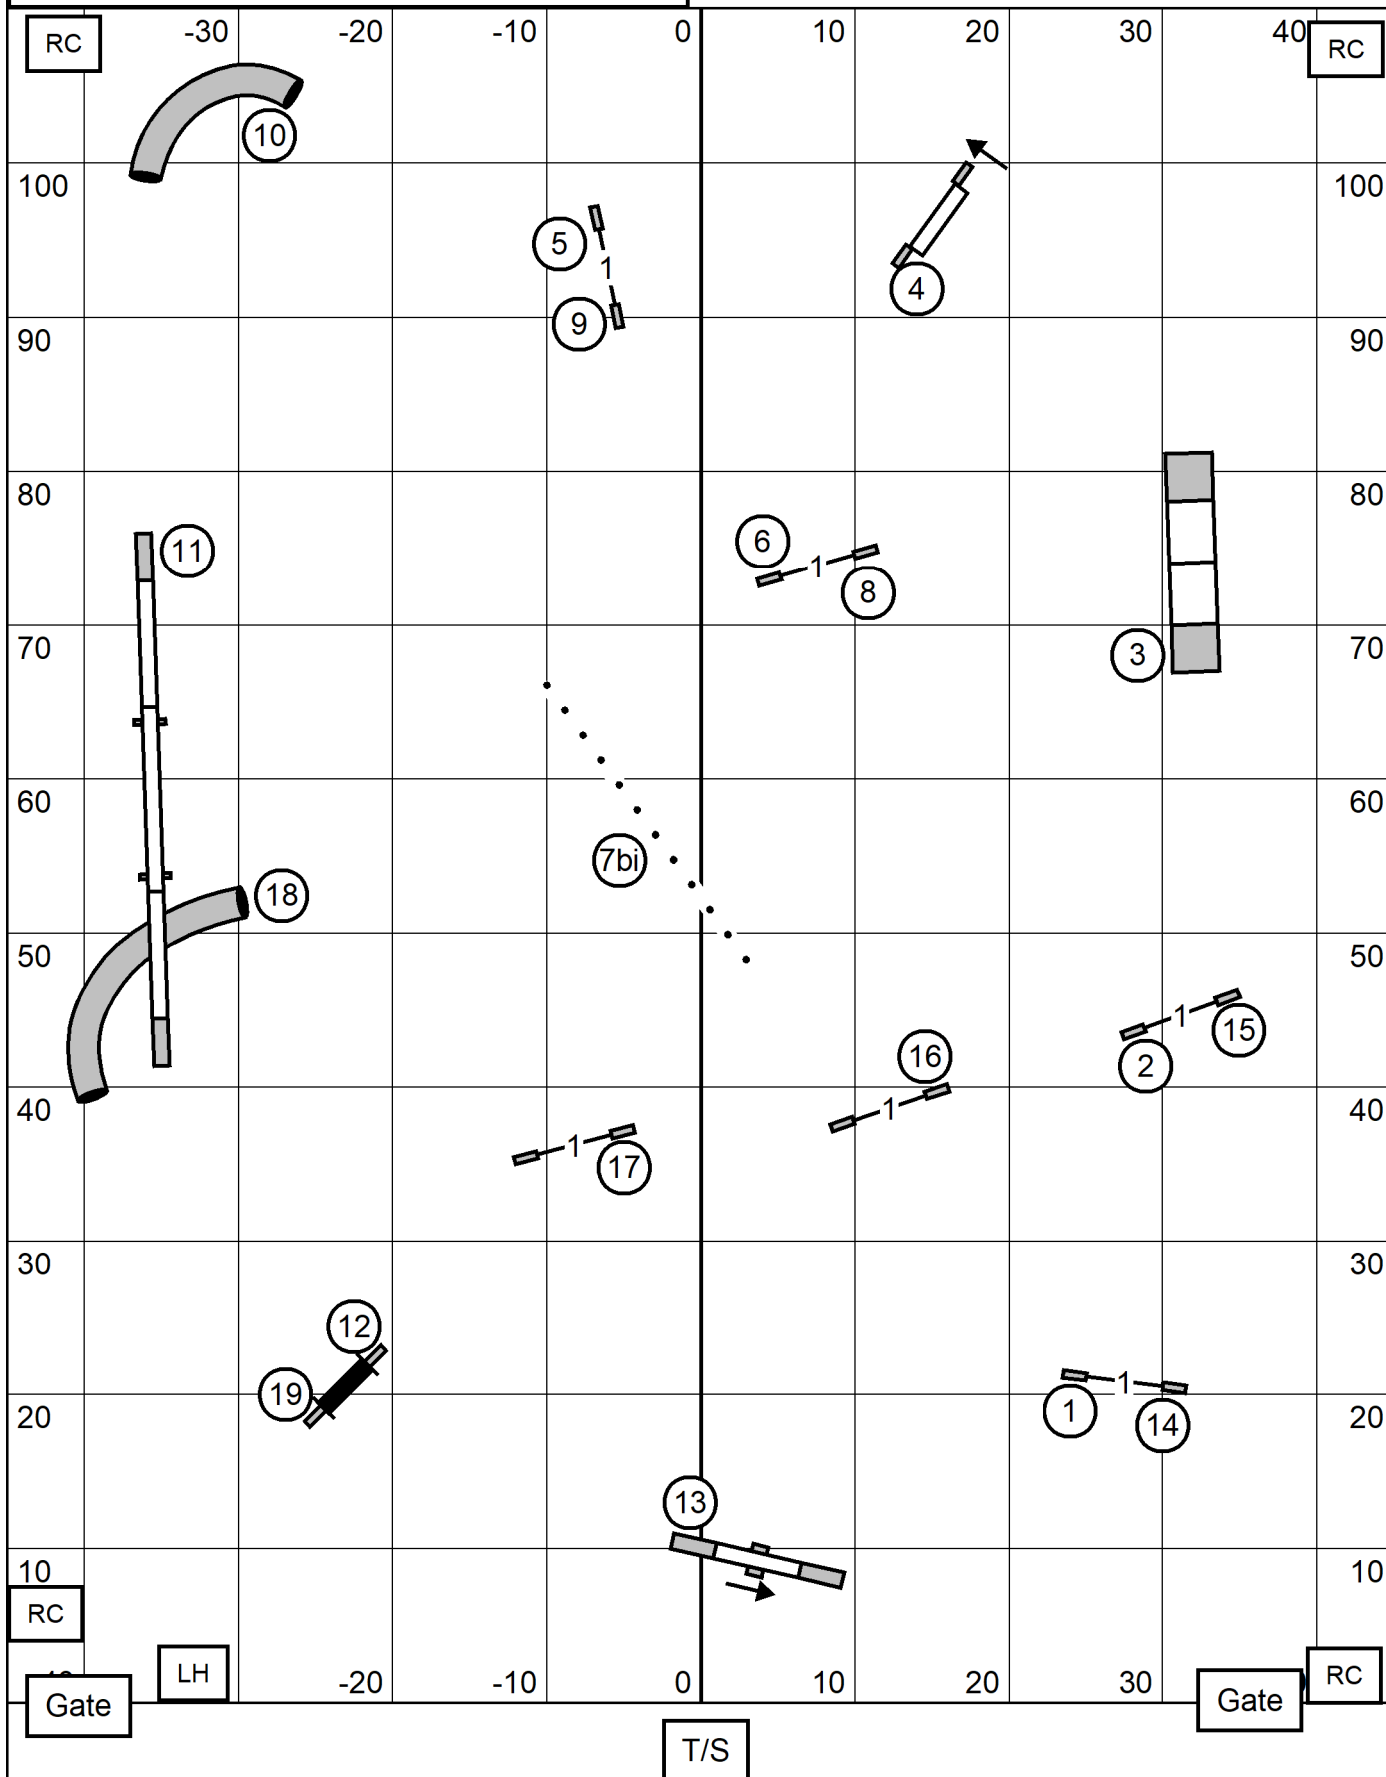

1

Golden Retriever Club of America - National Specialty
Purina Farms Event Center - Gray Summit, MO
Tuesday September 23, 2025 Kathy Guerra

FAST

M/E SEND 4-9-2 Dashed line, white numbers
 Tunnel 2 is bidirectional for novice and open
 OPEN SEND 4-9 Dashed line
 NOVICE SEND 4-9 Dashed to Red line

Excellent/Master Standard

Open Standard

Novice Standard

Golden Retriever Club of America
 Purina Farms Event Center Gray Summit, MO
 Tuesday, September 23, 2025 Randy Capsel

Premier Standard

4

Golden Retriever Club of America - National Specialty
Purina Farms Event Center - Gray Summit, MO
Tuesday September 23, 2025 Kathy Guerra