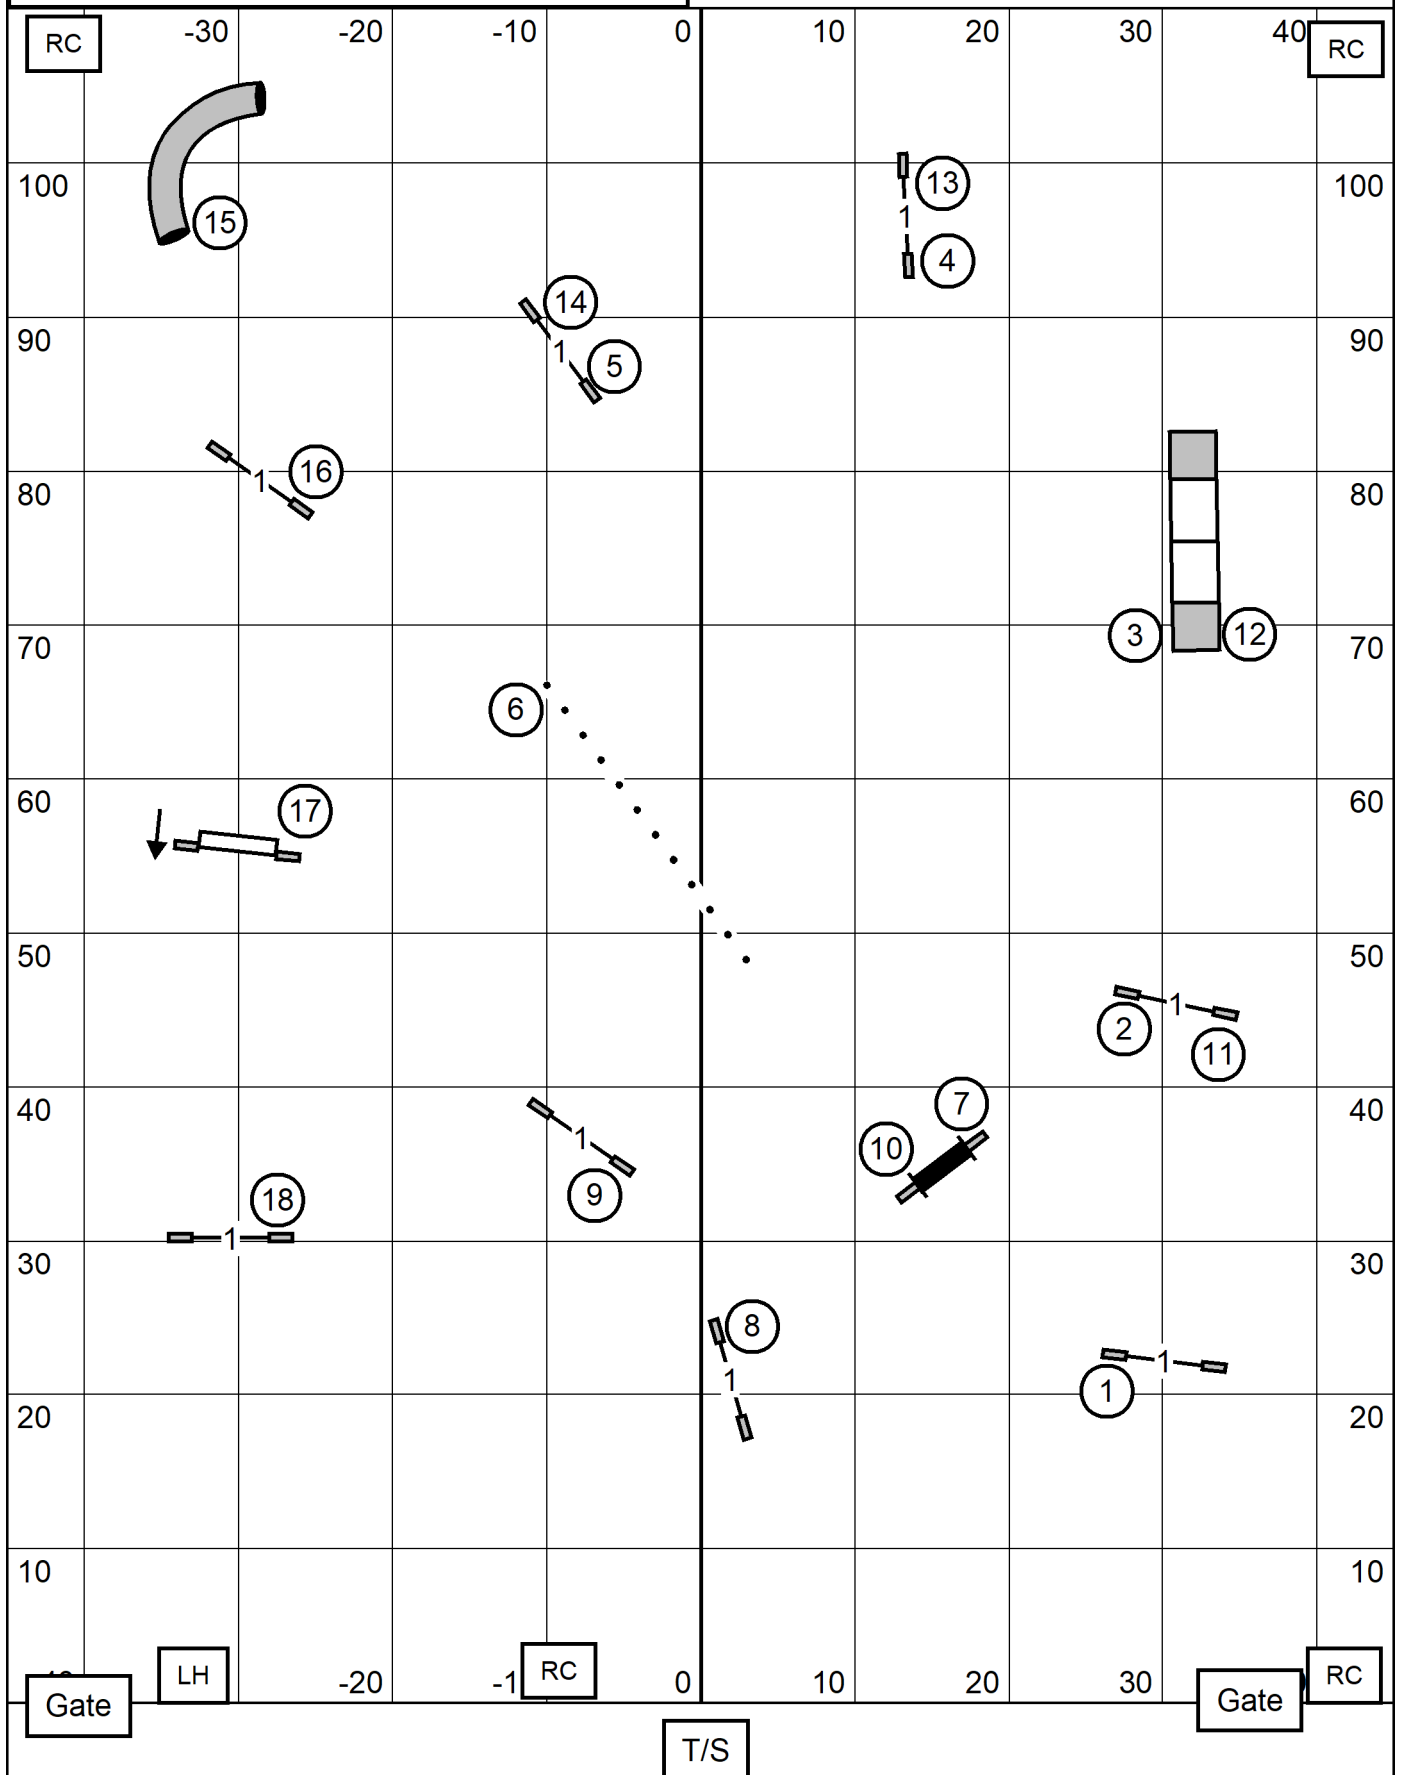

1

Golden Retriever Club of America - National Specialty
Purina Farms Event Center - Gray Summit, MO
Tuesday September 23, 2025 Kathy Guerra

FAST

M/E SEND 4-9-2 Dashed line, white numbers
 Tunnel 2 is bidirectional for novice and open
 OPEN SEND 4-9 Dashed line
 NOVICE SEND 4-9 Dashed to Red line

Excellent/Master Standard

Open Standard

Novice Standard

Golden Retriever Club of America
 Purina Farms Event Center Gray Summit, MO
 Tuesday, September 23, 2025 Randy Capsel

Premier Standard

4

Golden Retriever Club of America - National Specialty
Purina Farms Event Center - Gray Summit, MO
Tuesday September 23, 2025 Kathy Guerra