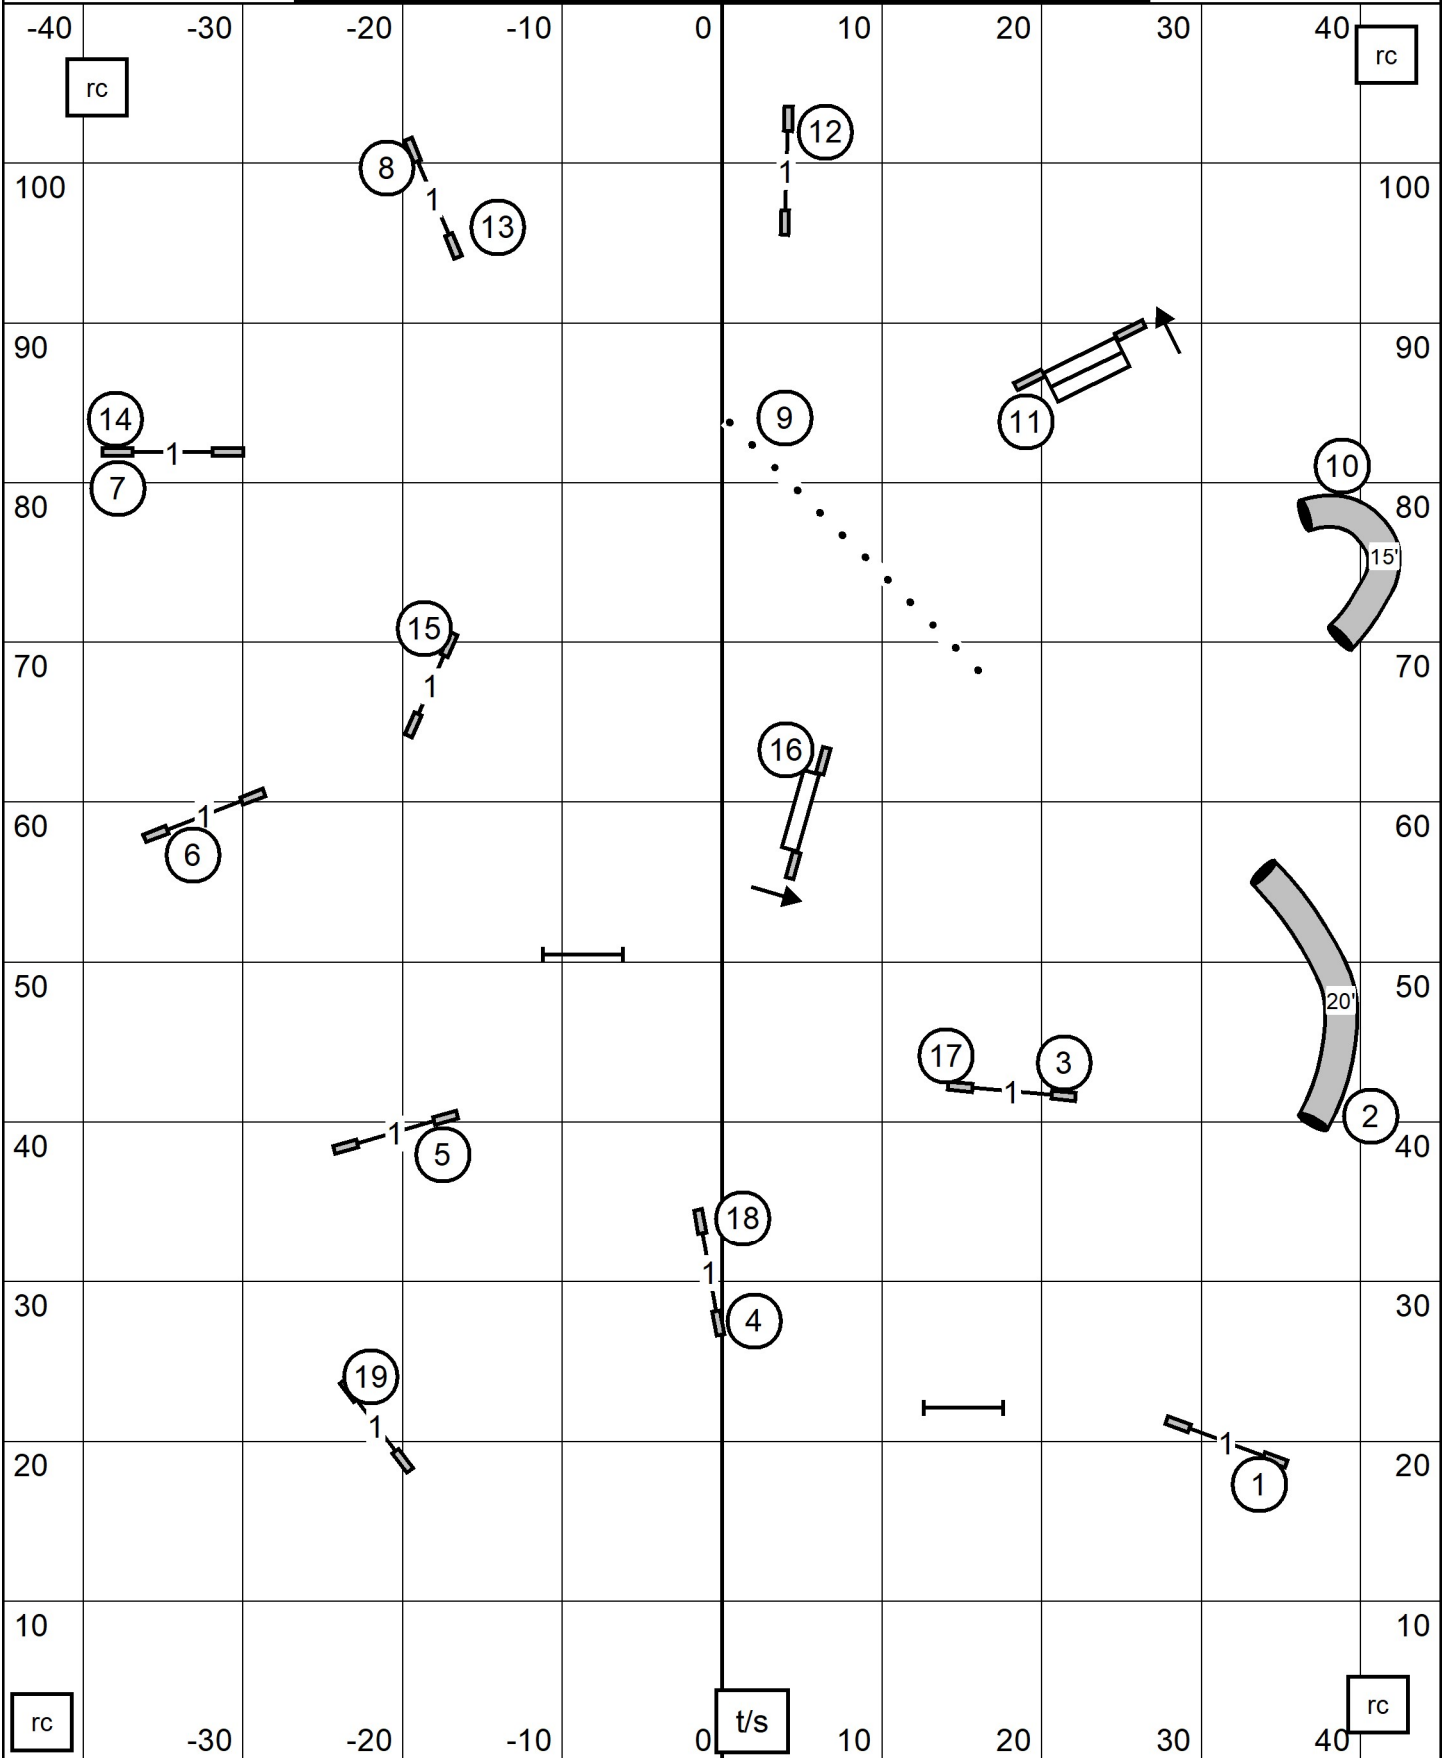

4

Golden Retriever Club of America - National Specialty
Purina Farms Event Center - Gray Summit, MO
Tuesday September 23, 2025 Kathy Guerra

M/EX
JWW