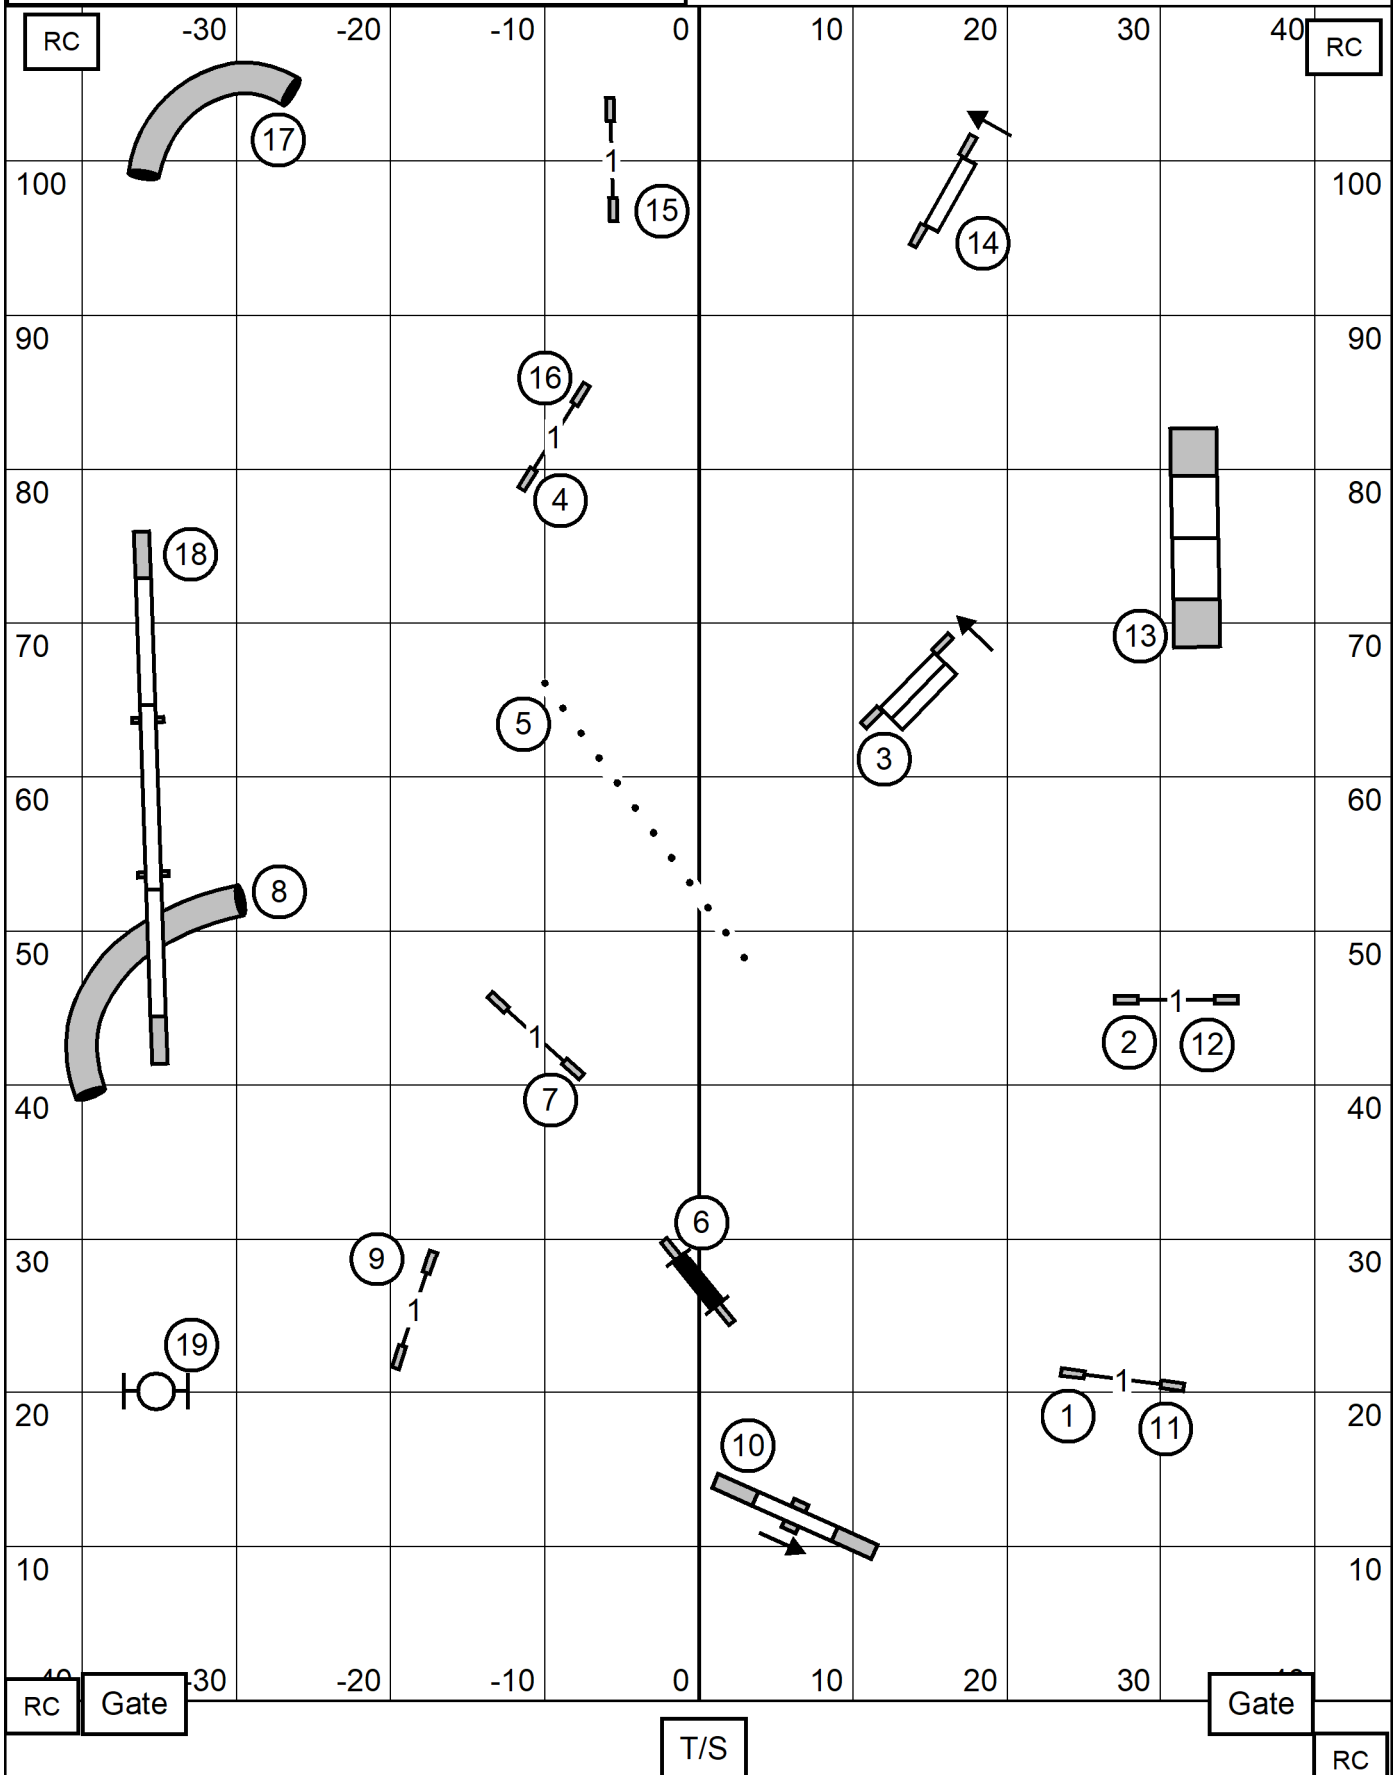

1

Golden Retriever Club of America - National Specialty
Purina Farms Event Center - Gray Summit, MO
Tuesday September 23, 2025 Kathy Guerra

FAST

M/E SEND 4-9-2 Dashed line, white numbers
 Tunnel 2 is bidirectional for novice and open
 OPEN SEND 4-9 Dashed line
 NOVICE SEND 4-9 Dashed to Red line

Excellent/Master Standard

Open Standard

Novice Standard

Golden Retriever Club of America
 Purina Farms Event Center Gray Summit, MO
 Tuesday, September 23, 2025 Randy Capsel

Premier Standard

4

Golden Retriever Club of America - National Specialty
Purina Farms Event Center - Gray Summit, MO
Tuesday September 23, 2025 Kathy Guerra