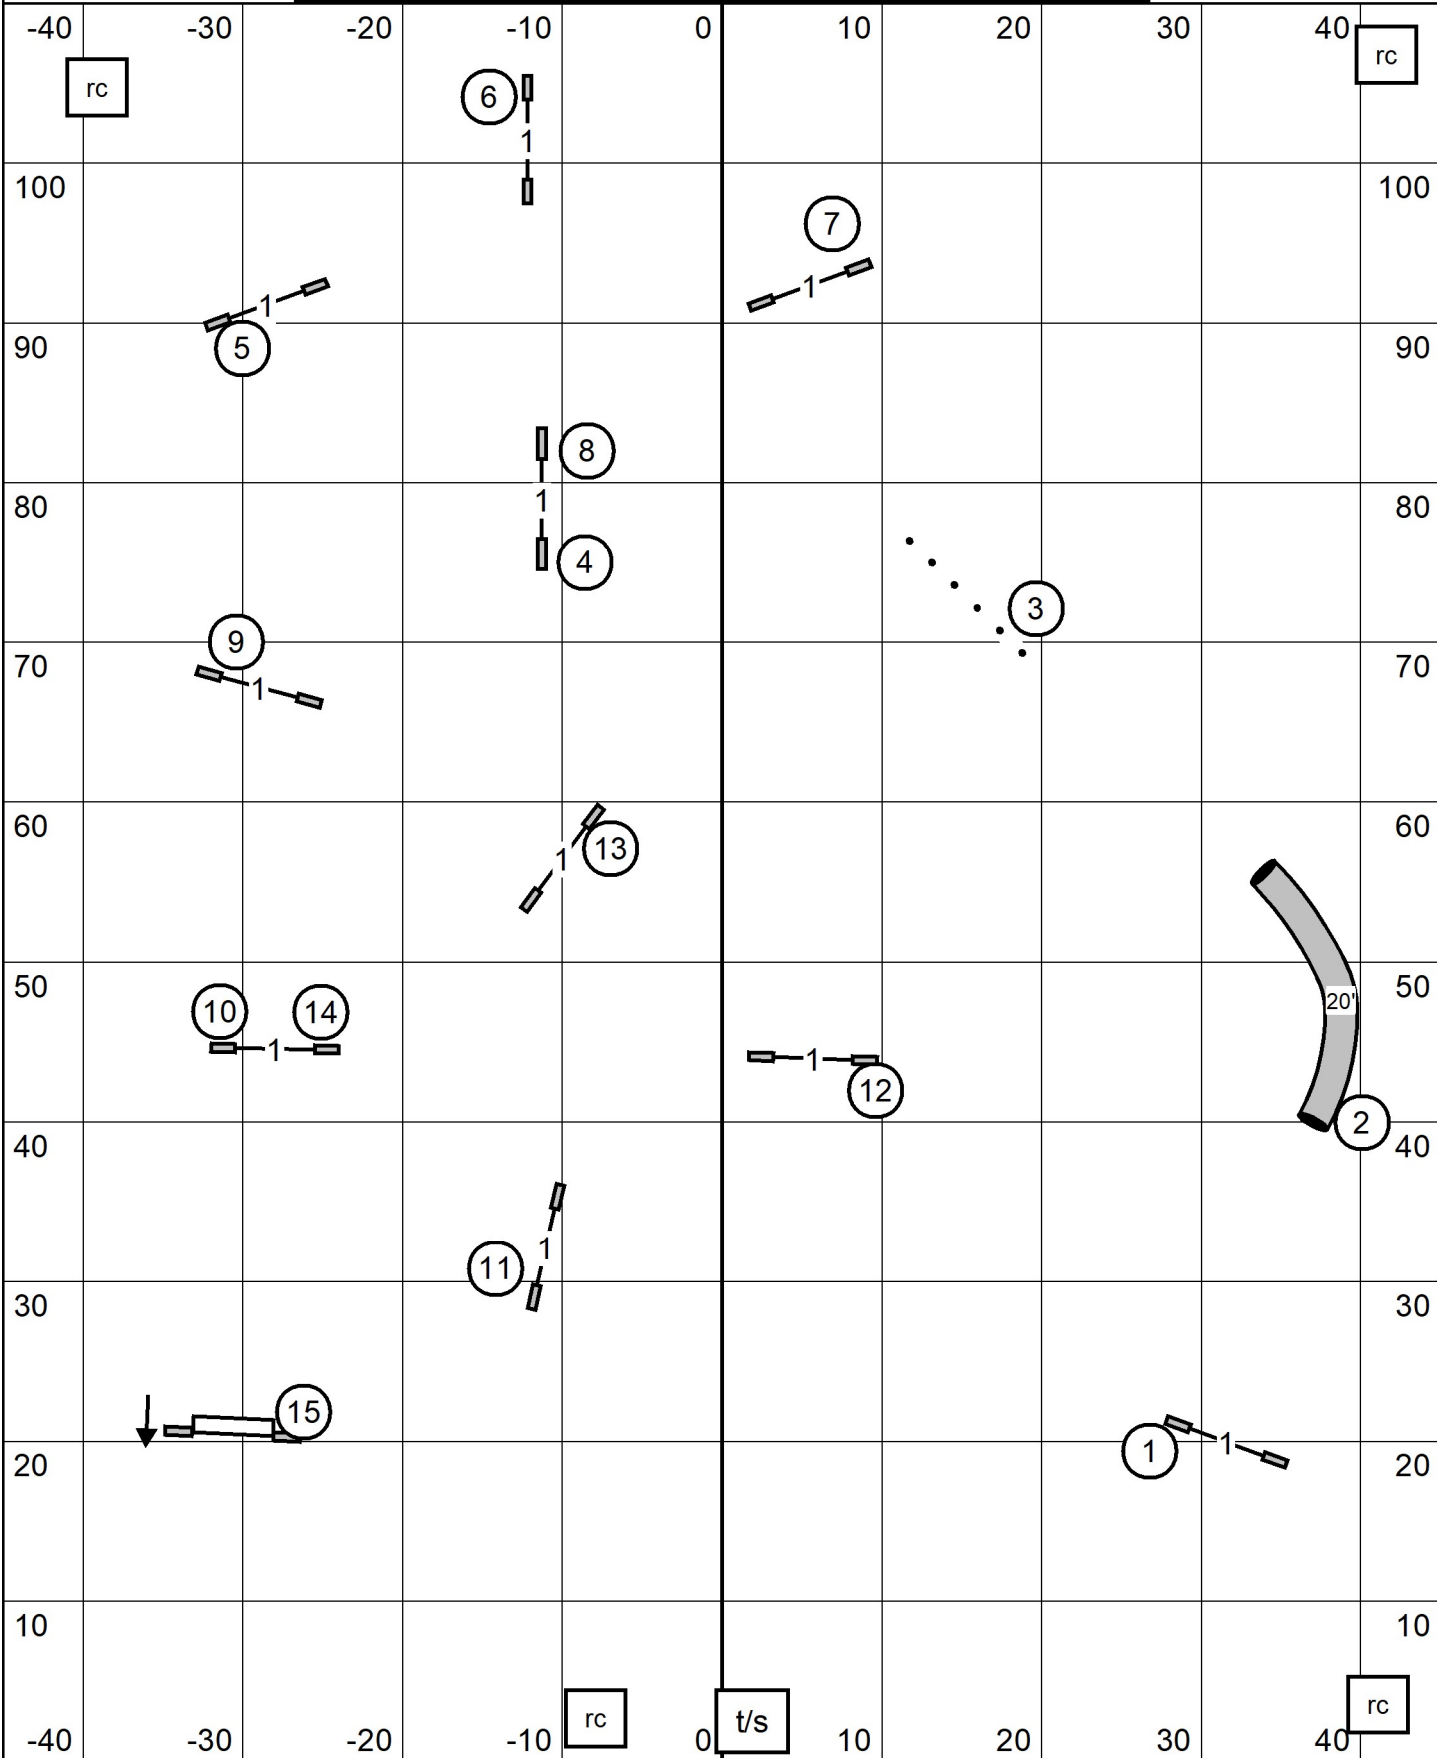

2

Golden Retriever Club of America - National Specialty
Purina Farms Event Center - Gray Summit, MO
Tuesday September 23, 2025 Kathy Guerra

NOVICE
JWW