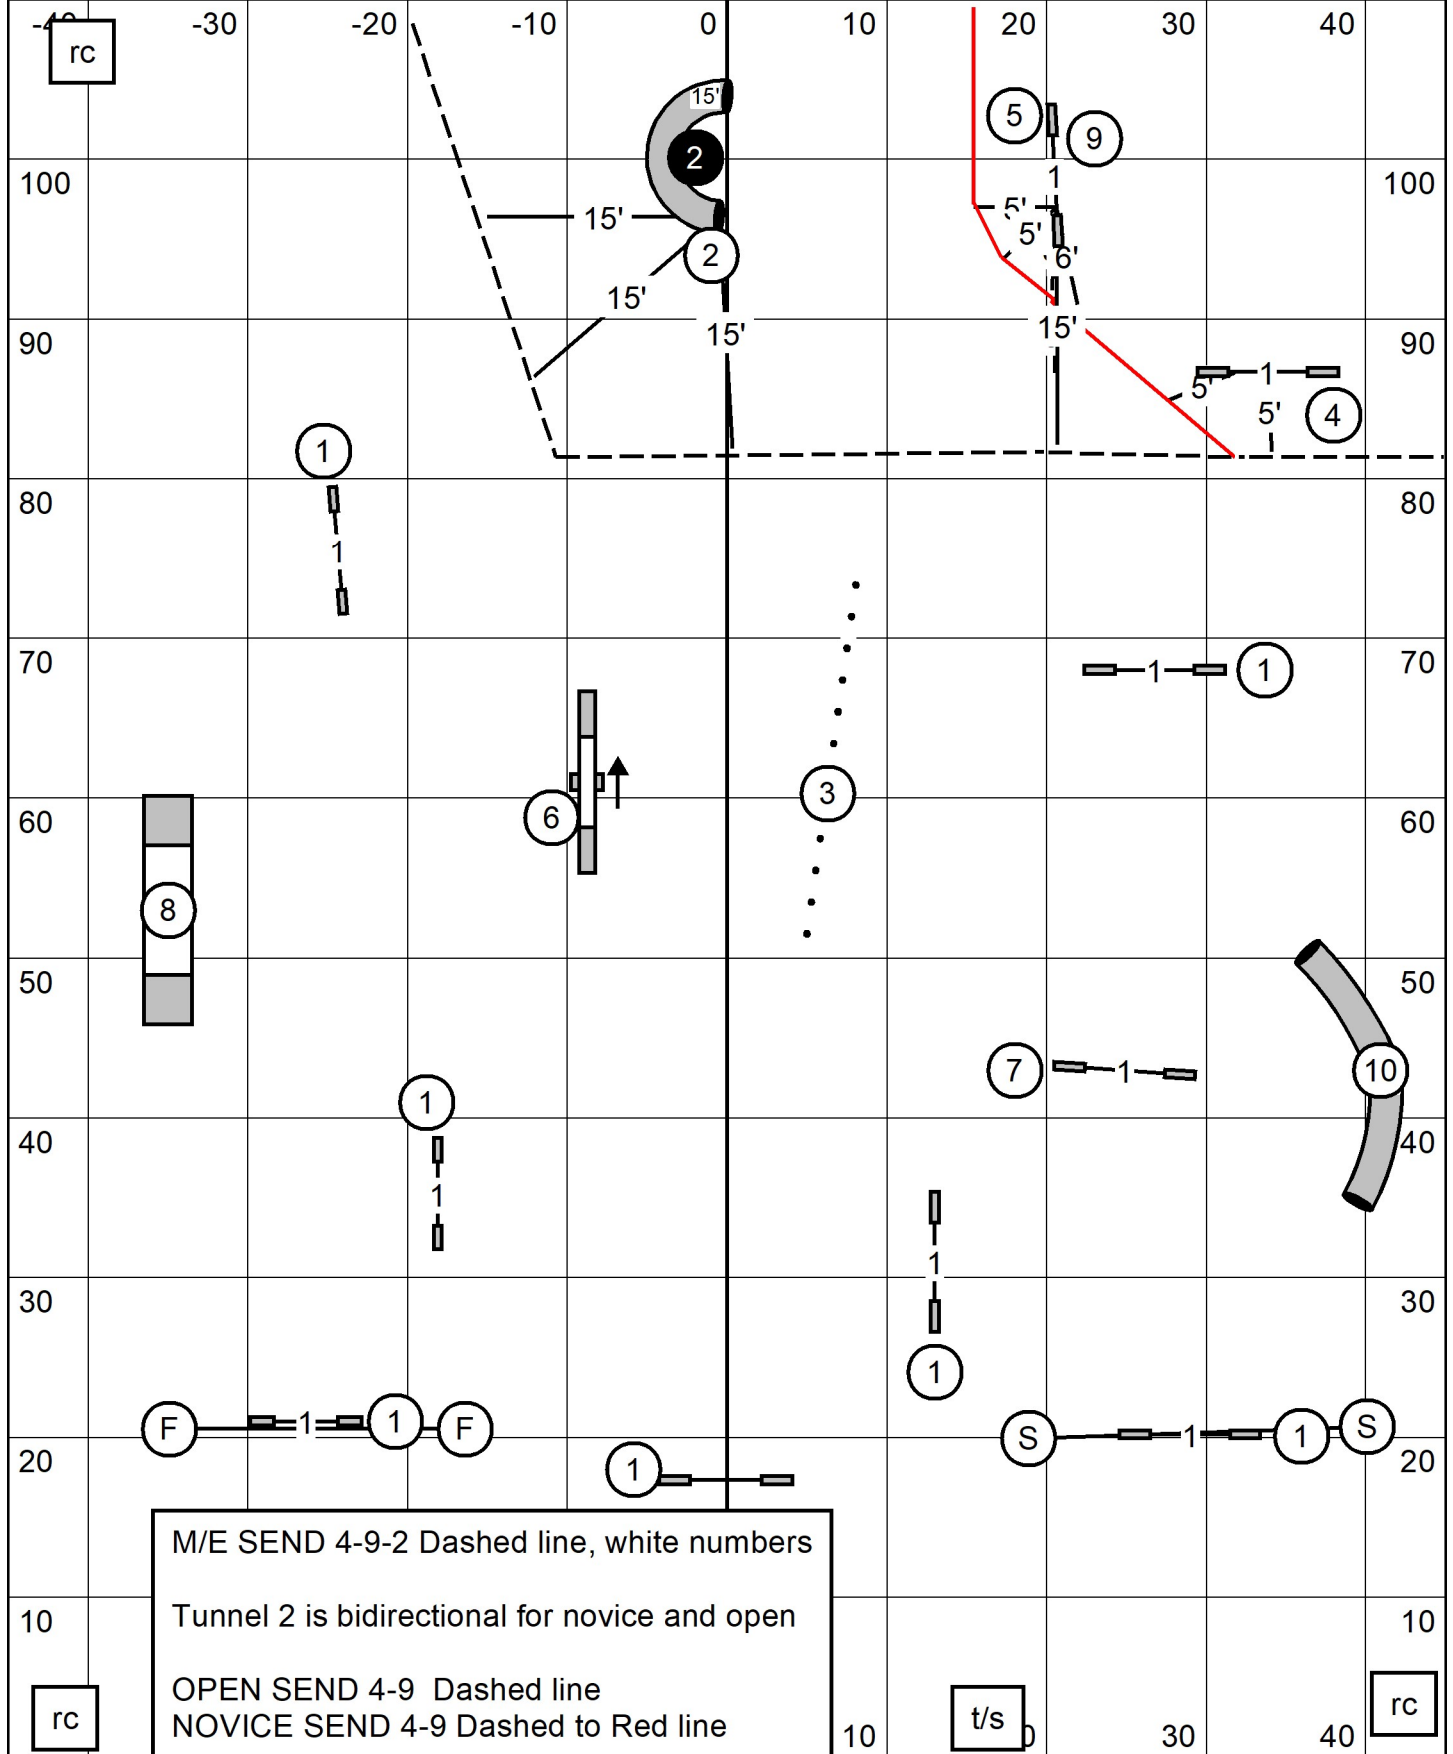

1

Golden Retriever Club of America - National Specialty
Purina Farms Event Center - Gray Summit, MO
Tuesday September 23, 2025 Kathy Guerra

FAST

M/E SEND 4-9-2 Dashed line, white numbers
 Tunnel 2 is bidirectional for novice and open
 OPEN SEND 4-9 Dashed line
 NOVICE SEND 4-9 Dashed to Red line

Excellent/Master Standard

Open Standard

Novice Standard

Golden Retriever Club of America
 Purina Farms Event Center Gray Summit, MO
 Tuesday, September 23, 2025 Randy Capsel

Premier Standard

4

Golden Retriever Club of America - National Specialty
Purina Farms Event Center - Gray Summit, MO
Tuesday September 23, 2025 Kathy Guerra