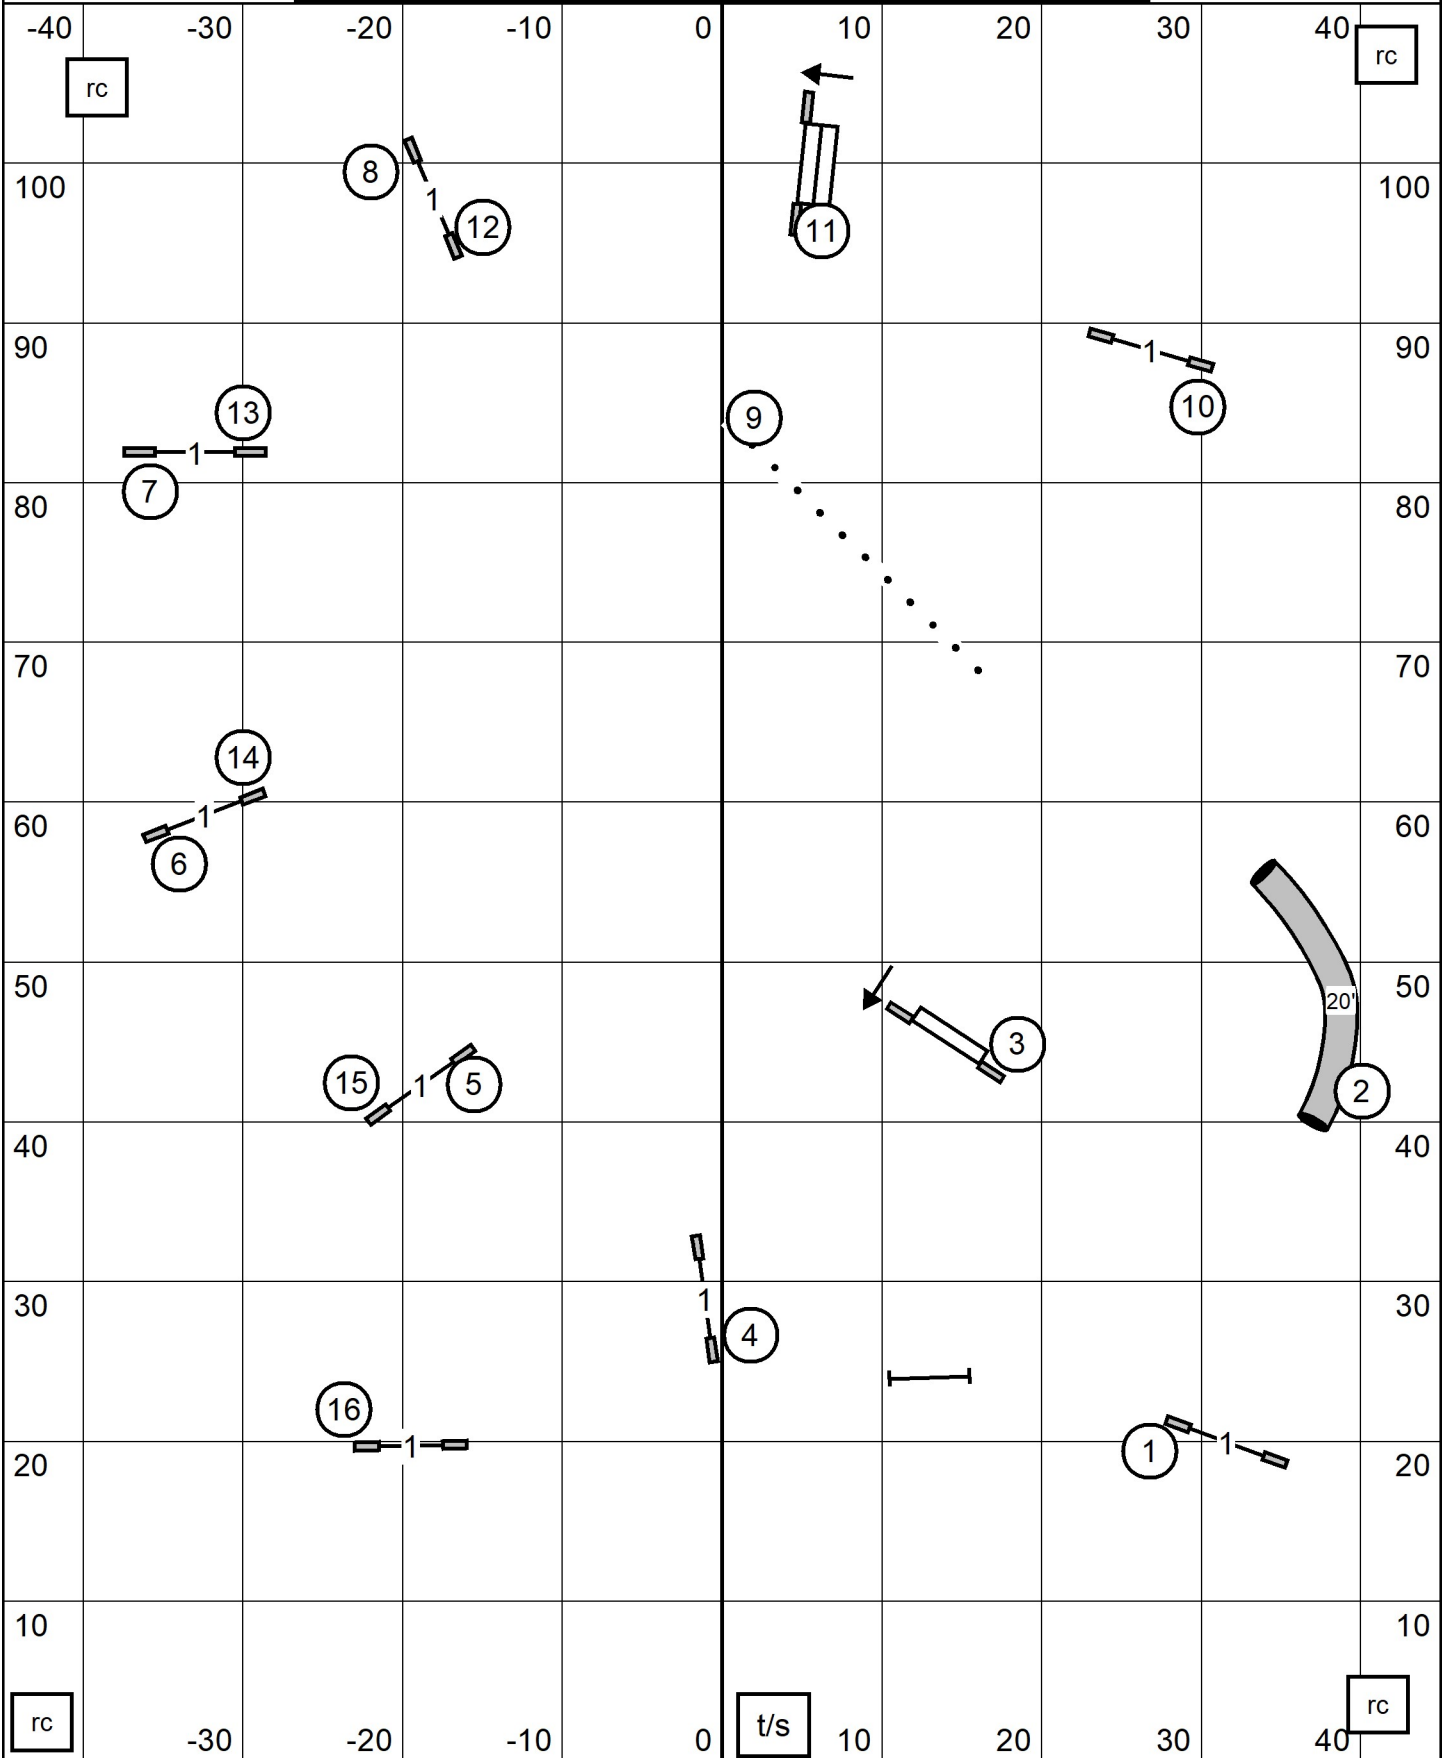

3

Golden Retriever Club of America - National Specialty
Purina Farms Event Center - Gray Summit, MO
Tuesday September 23, 2025 Kathy Guerra

OPEN
JWW