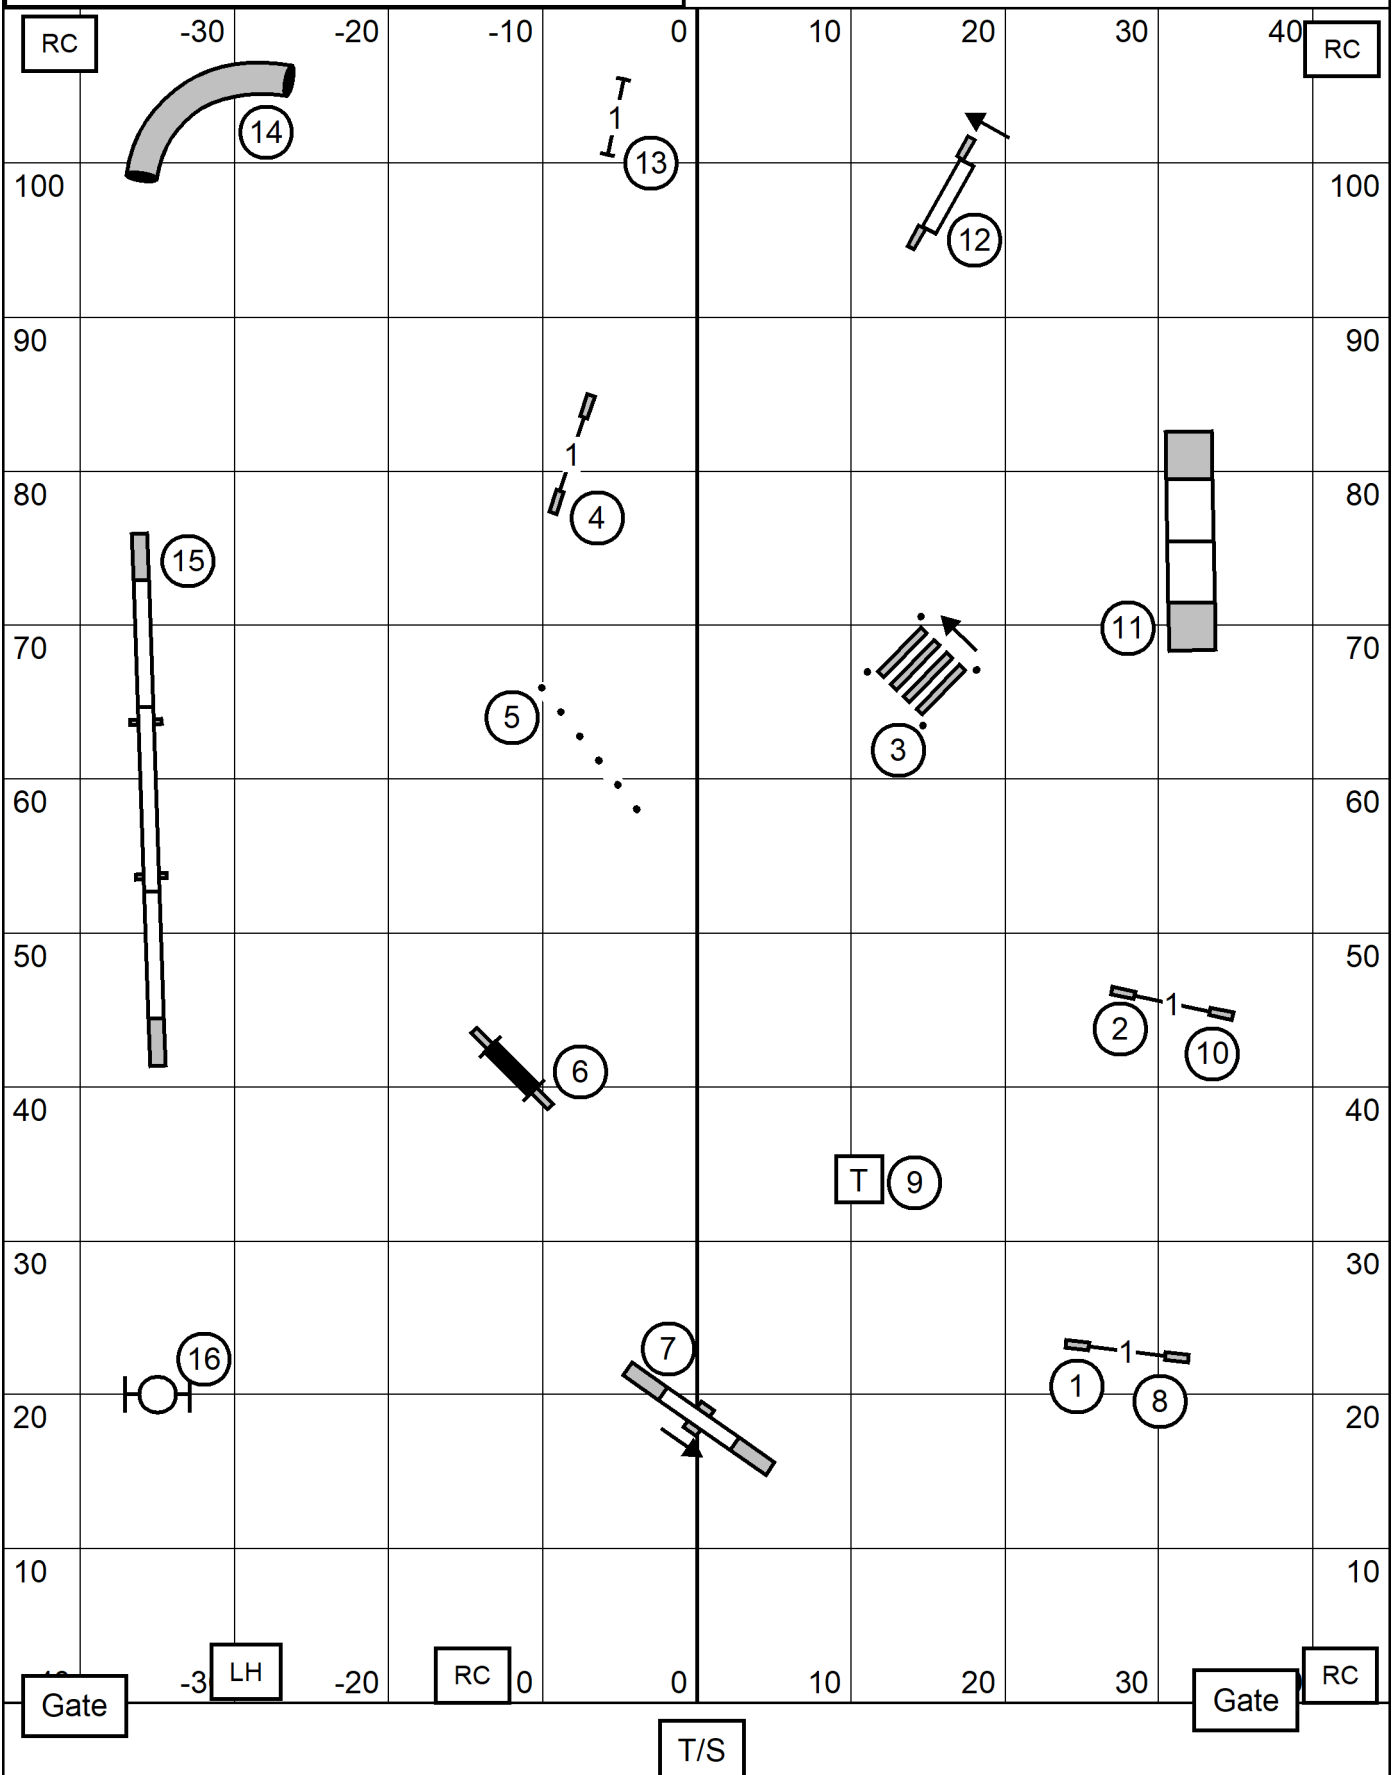

1

Golden Retriever Club of America - National Specialty
Purina Farms Event Center - Gray Summit, MO
Tuesday September 23, 2025 Kathy Guerra

FAST

M/E SEND 4-9-2 Dashed line, white numbers
 Tunnel 2 is bidirectional for novice and open
 OPEN SEND 4-9 Dashed line
 NOVICE SEND 4-9 Dashed to Red line

Excellent/Master Standard

Open Standard

Novice Standard

Golden Retriever Club of America
 Purina Farms Event Center Gray Summit, MO
 Tuesday, September 23, 2025 Randy Capsel

Premier Standard

4

Golden Retriever Club of America - National Specialty
Purina Farms Event Center - Gray Summit, MO
Tuesday September 23, 2025 Kathy Guerra