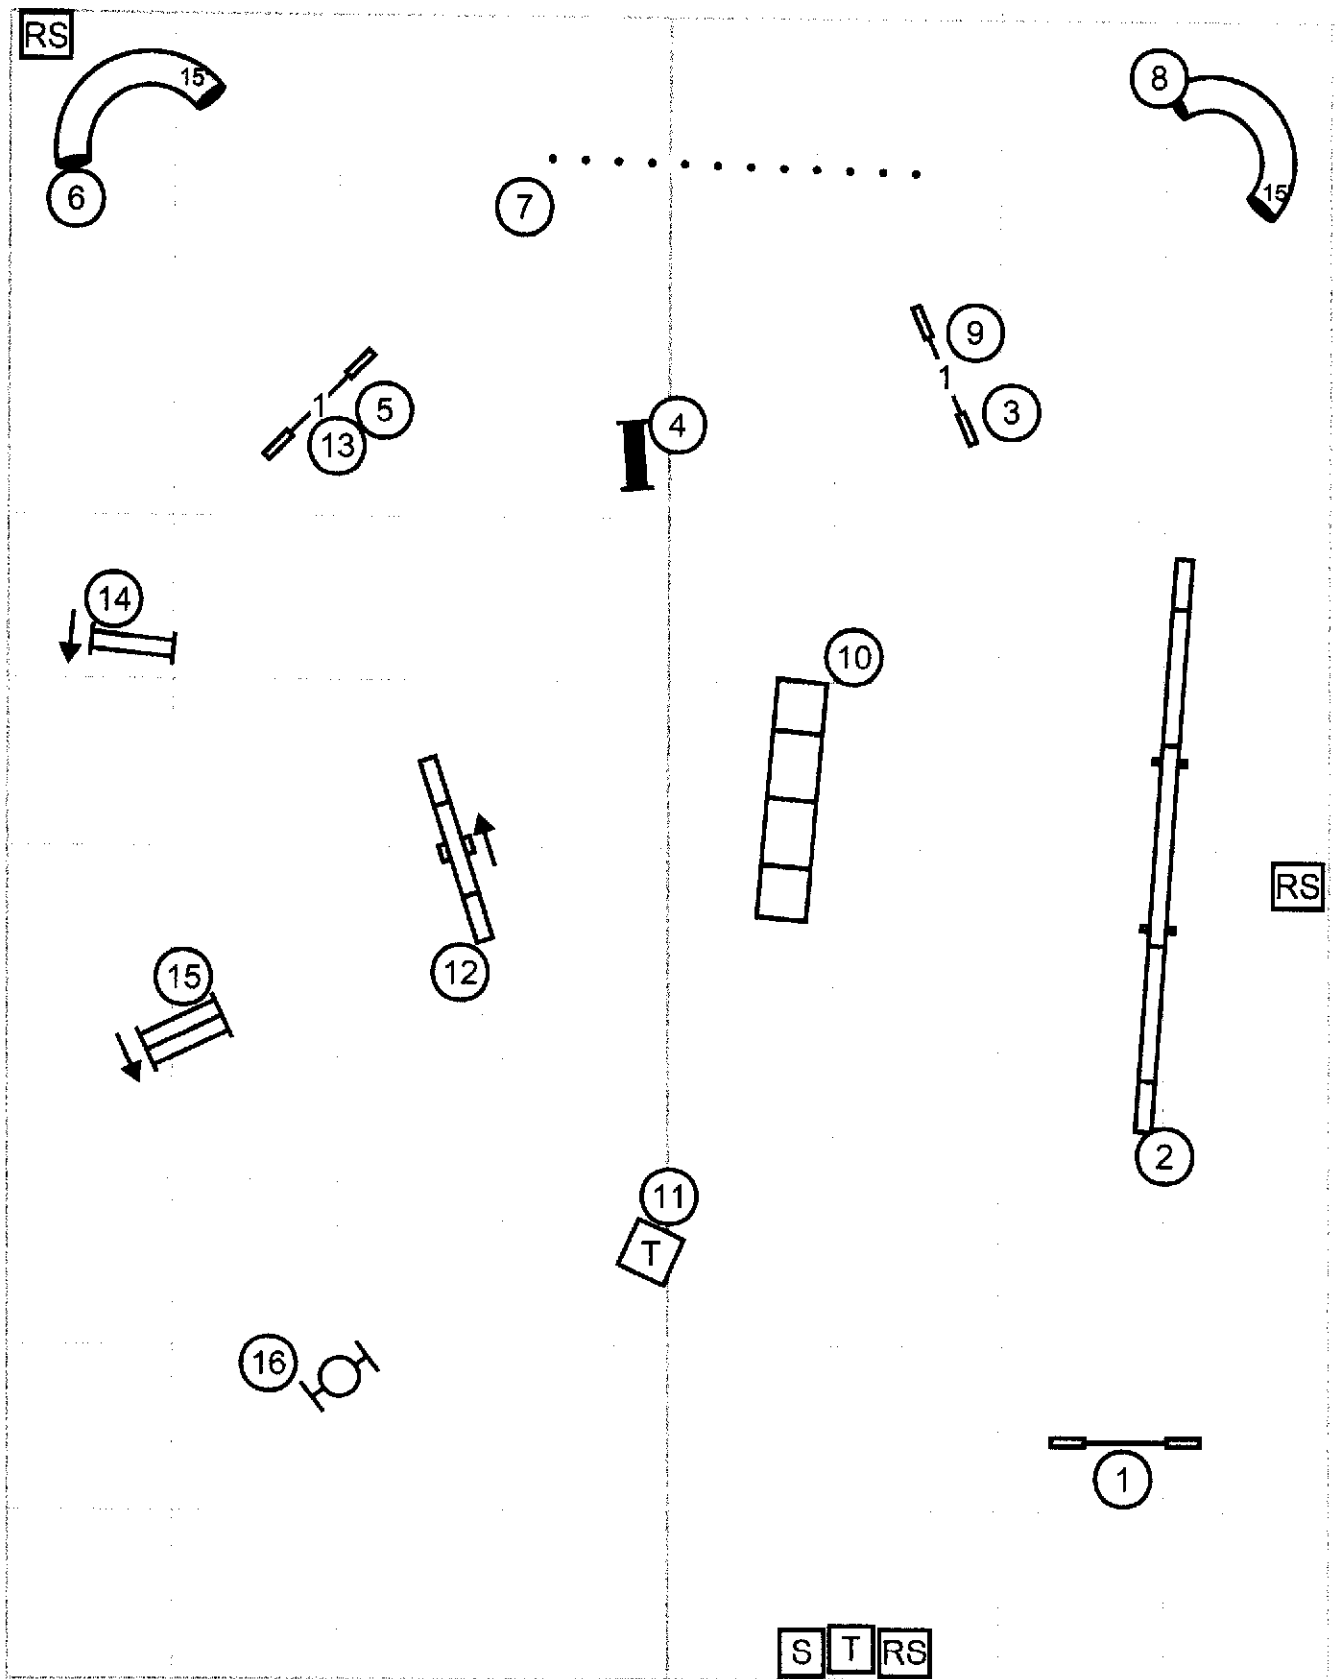

Enter/Exit

Mound City Obedience Training Club
Open Standard
Saturday, June 7, 2025
Judge: Cindy Deak
Indoors on turf

Enter/Exit