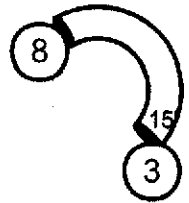

RS

RS

S T RS

Enter/Exit

Enter/Exit

Mound City Obedience Training Club
Novice Standard
Saturday, June 7, 2025
Judge: Cindy Deak
Indoors on turf