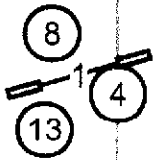

RS

RS

S T RS

Enter/Exit

Enter/Exit

Mound City Obedience Training Club
Open Jumpers with Weaves
Saturday, June 7, 2025
Judge: Cindy Deak
Indoors on turf