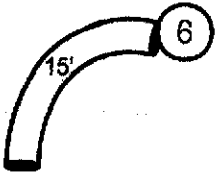

RS

RS

S T RS

Enter/Exit

Enter/Exit

Mound City Obedience Training Club
Master/Excellent Jumpers with Weaves
Saturday, June 7, 2025
Judge: Cindy Deak
Indoors on turf