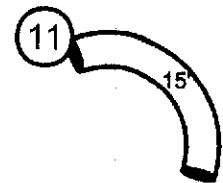

RS

7 T

RS

T S

Enter/Exit

Enter/Exit

Mound City Obedience Training Club
Novice Standard
Friday, June 6, 2025
Judge: Cindy Deak
Indoors on turf

RS