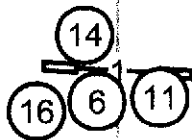

RS

7 T

RS

T S

Enter/Exit

Enter/Exit

Mound City Obedience Training Club
Novice Standard
Friday, June 6, 2025
Judge: Cindy Deak
Indoors on turf

RS