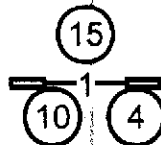

RS

7 T

RS

T S

Enter/Exit

Enter/Exit

Mound City Obedience Training Club
Novice Standard
Friday, June 6, 2025
Judge: Cindy Deak
Indoors on turf

RS