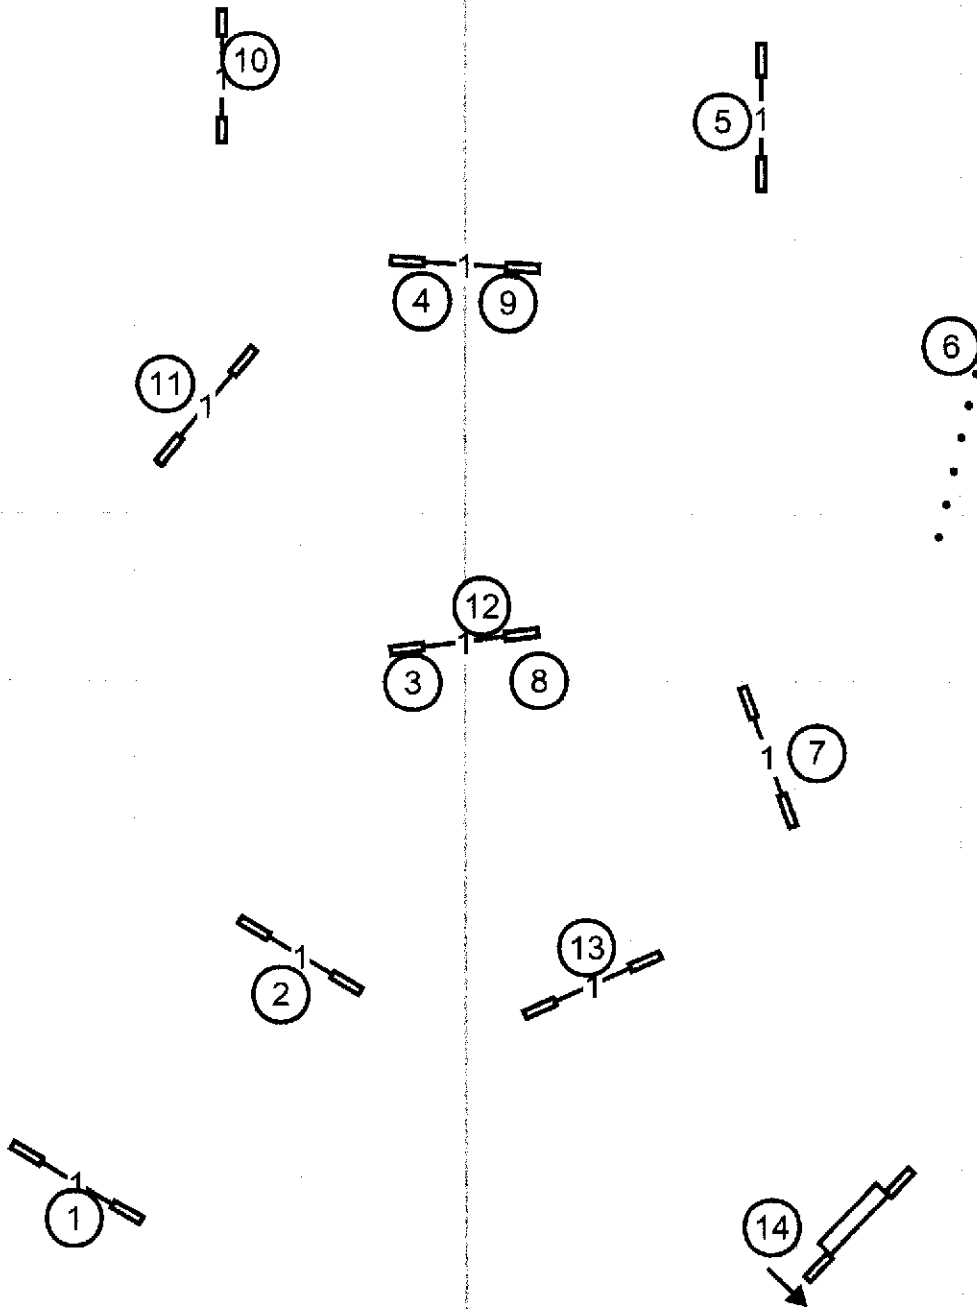

RS

RS

RS

T S

Enter/Exit

Mound City Obedience Training Club
Novice Jumpers With Weaves
Friday, June 6, 2025
Judge: Cindy Deak
Indoors on turf

Enter/Exit