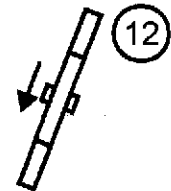

RS

7 T

RS

T S

Enter/Exit

Enter/Exit

Mound City Obedience Training Club
Novice Standard
Friday, June 6, 2025
Judge: Cindy Deak
Indoors on turf

RS