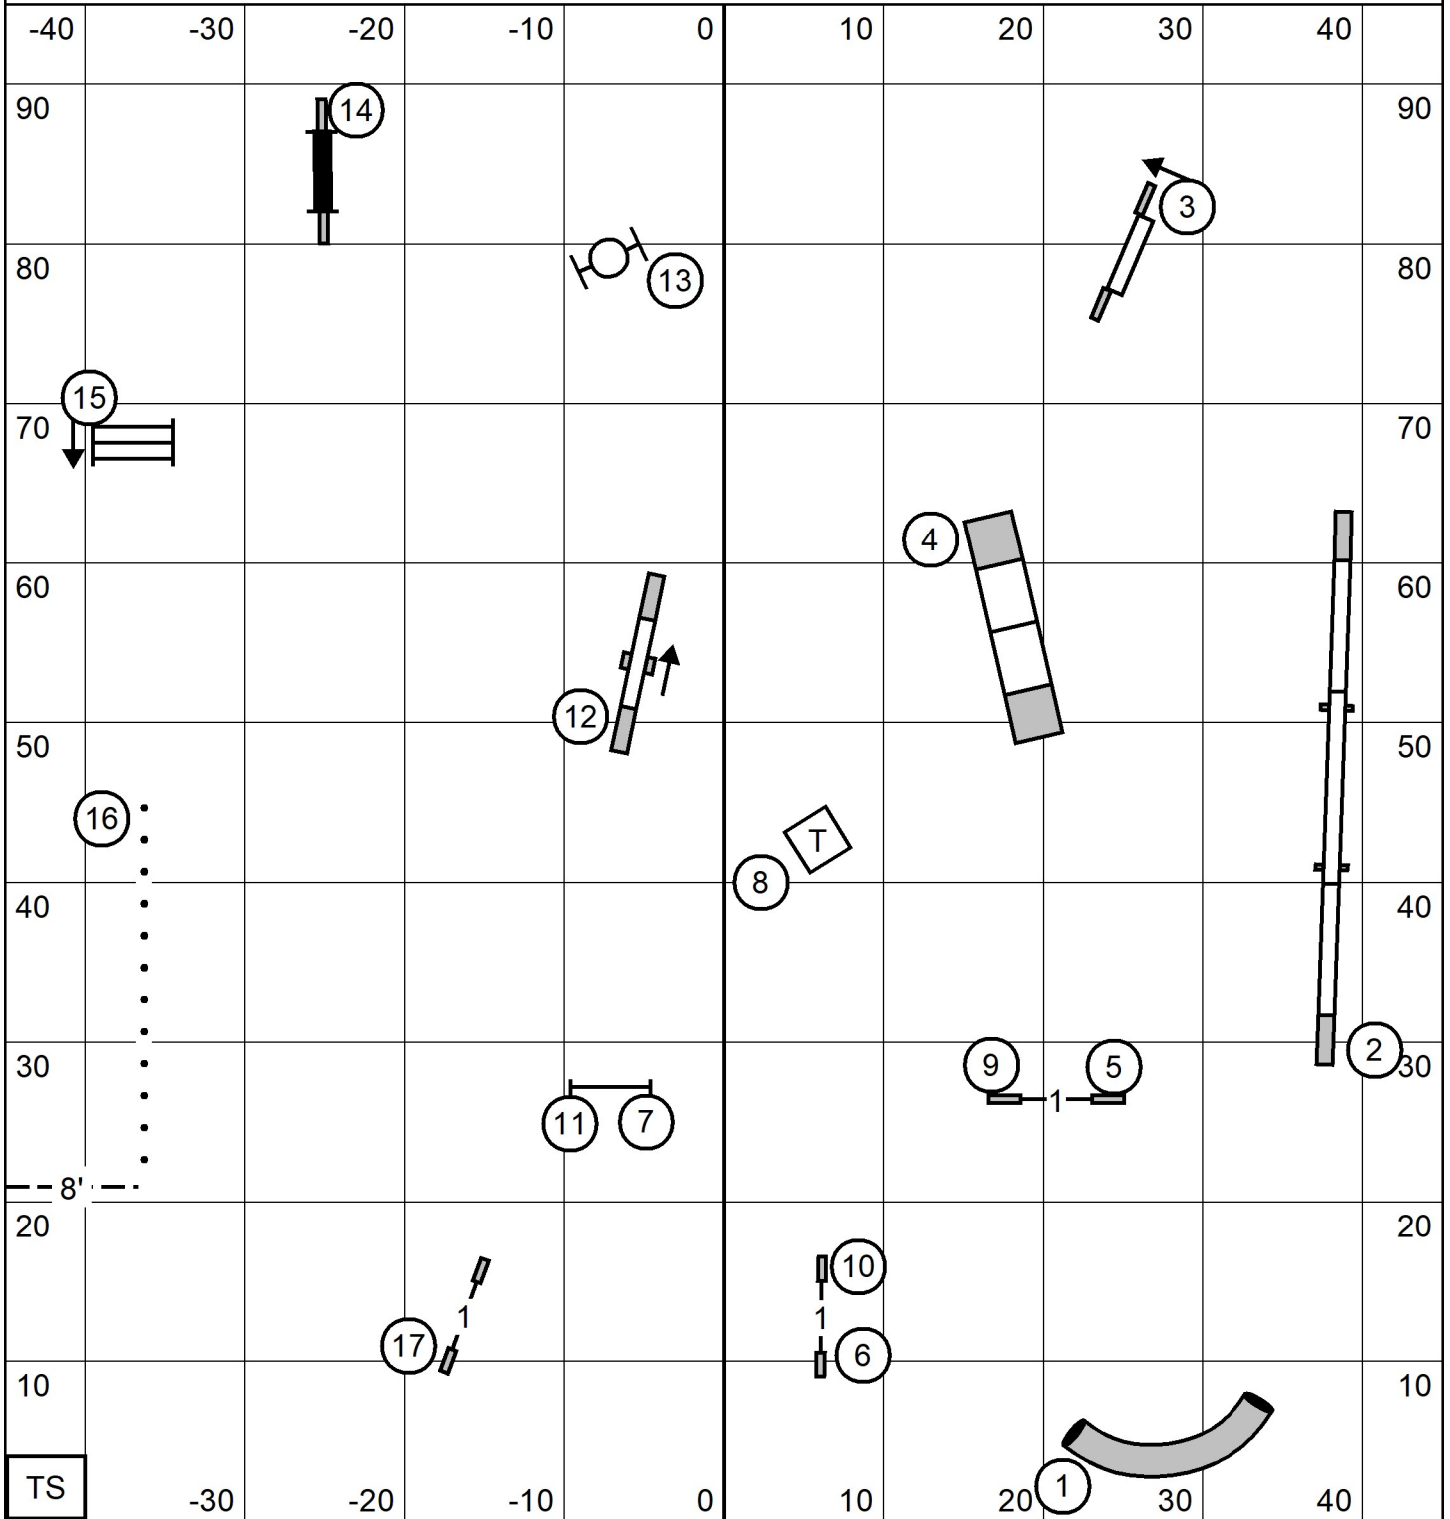

Show Me Aglitiy Club of Central Missouri
 4/27/25 Sunday EXC/MSTR JWW
 Judge Karl Blakely

Show Me Aglitiy Club of Central Missouri
 4/27/25 Sunday EXC/MSTR STD
 Judge Karl Blakely

Show Me Aglitiy Club of Central Missouri
 4/27/25 Sunday NOVICE JWW
 Judge Karl Blakely

Show Me Aglitiy Club of Central Missouri
 4/27/25 Sunday PREMIER STD
 Judge Karl Blakely