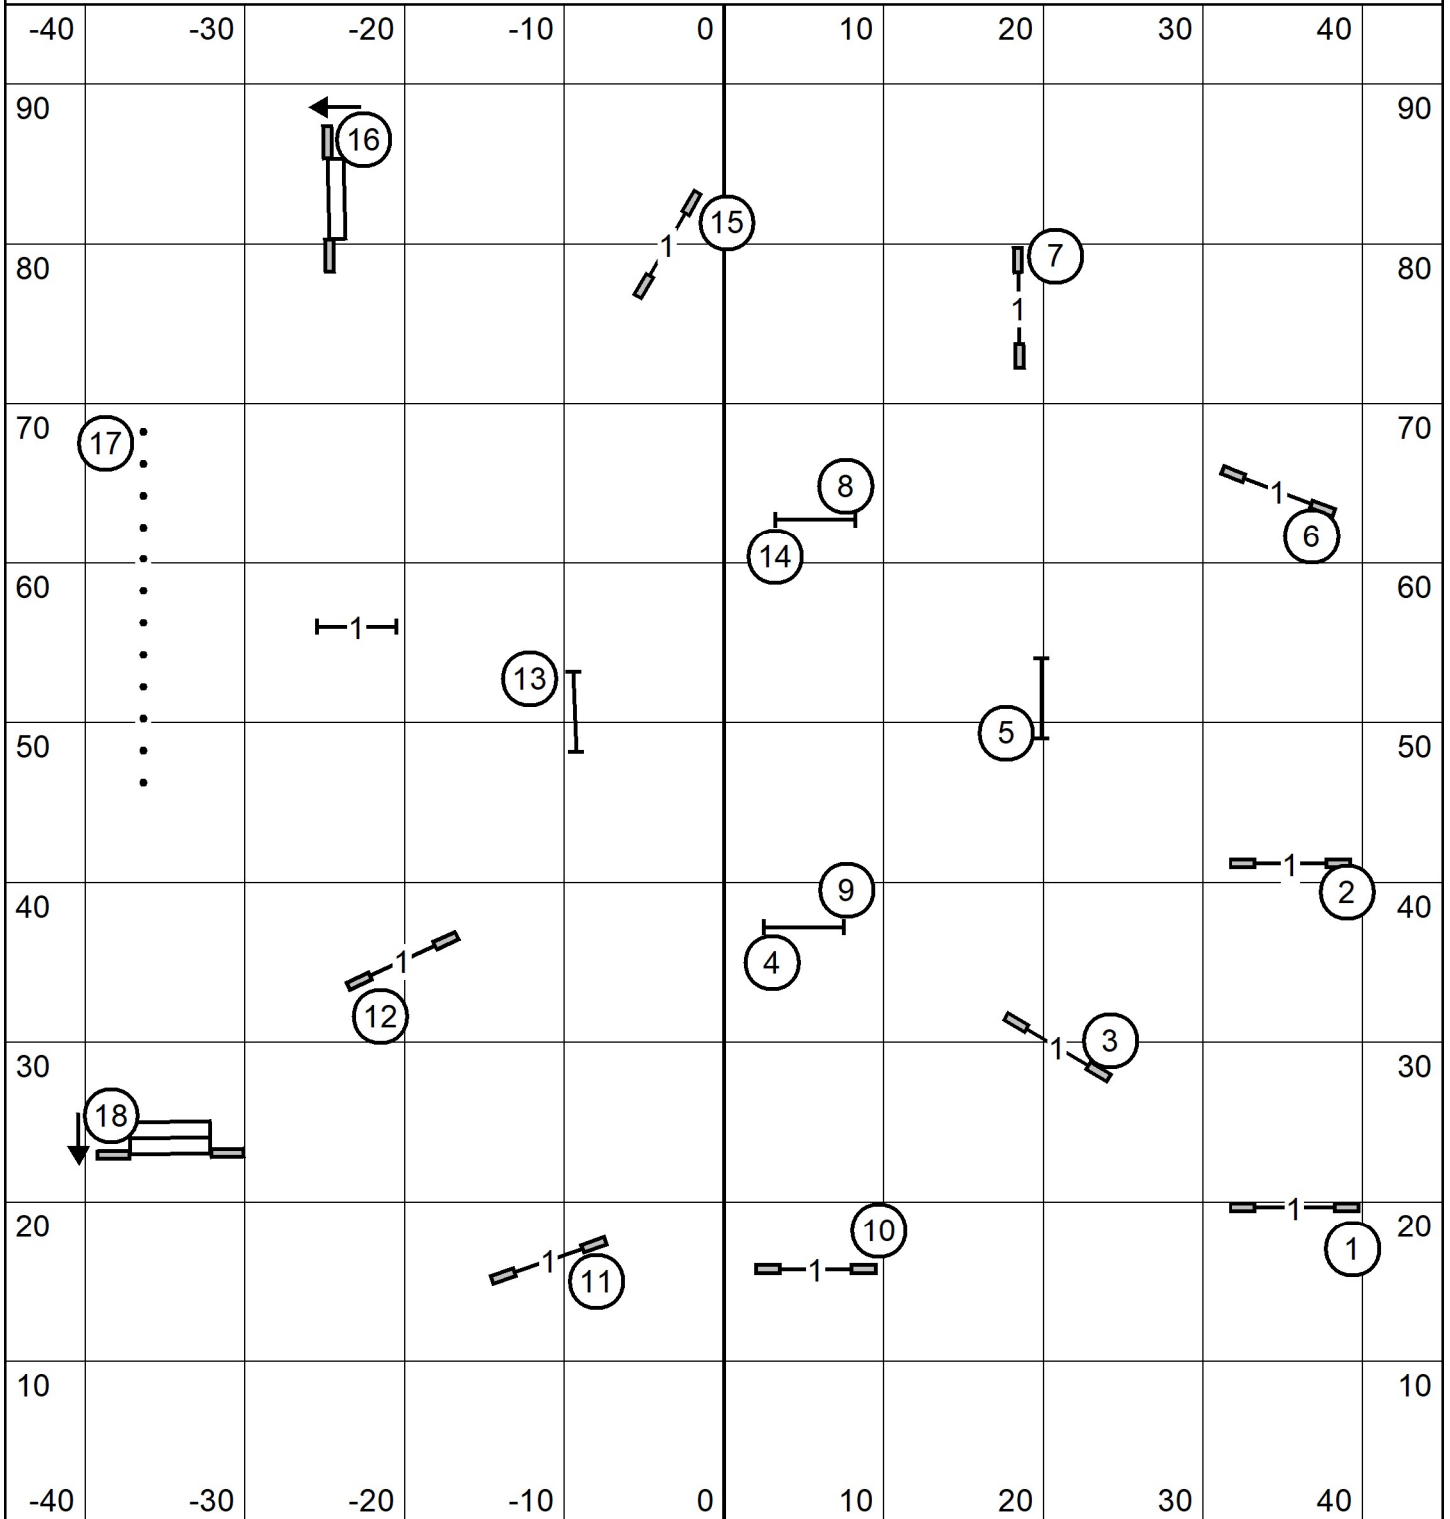

Show Me Aglitiy Club of Central Missouri
 4/27/25 Sunday EXC/MSTR JWW
 Judge Karl Blakely

Show Me Aglitiy Club of Central Missouri
 4/27/25 Sunday EXC/MSTR STD
 Judge Karl Blakely

Show Me Aglitiy Club of Central Missouri
 4/27/25 Sunday NOVICE JWW
 Judge Karl Blakely

Show Me Aglitiy Club of Central Missouri
 4/27/25 Sunday PREMIER STD
 Judge Karl Blakely