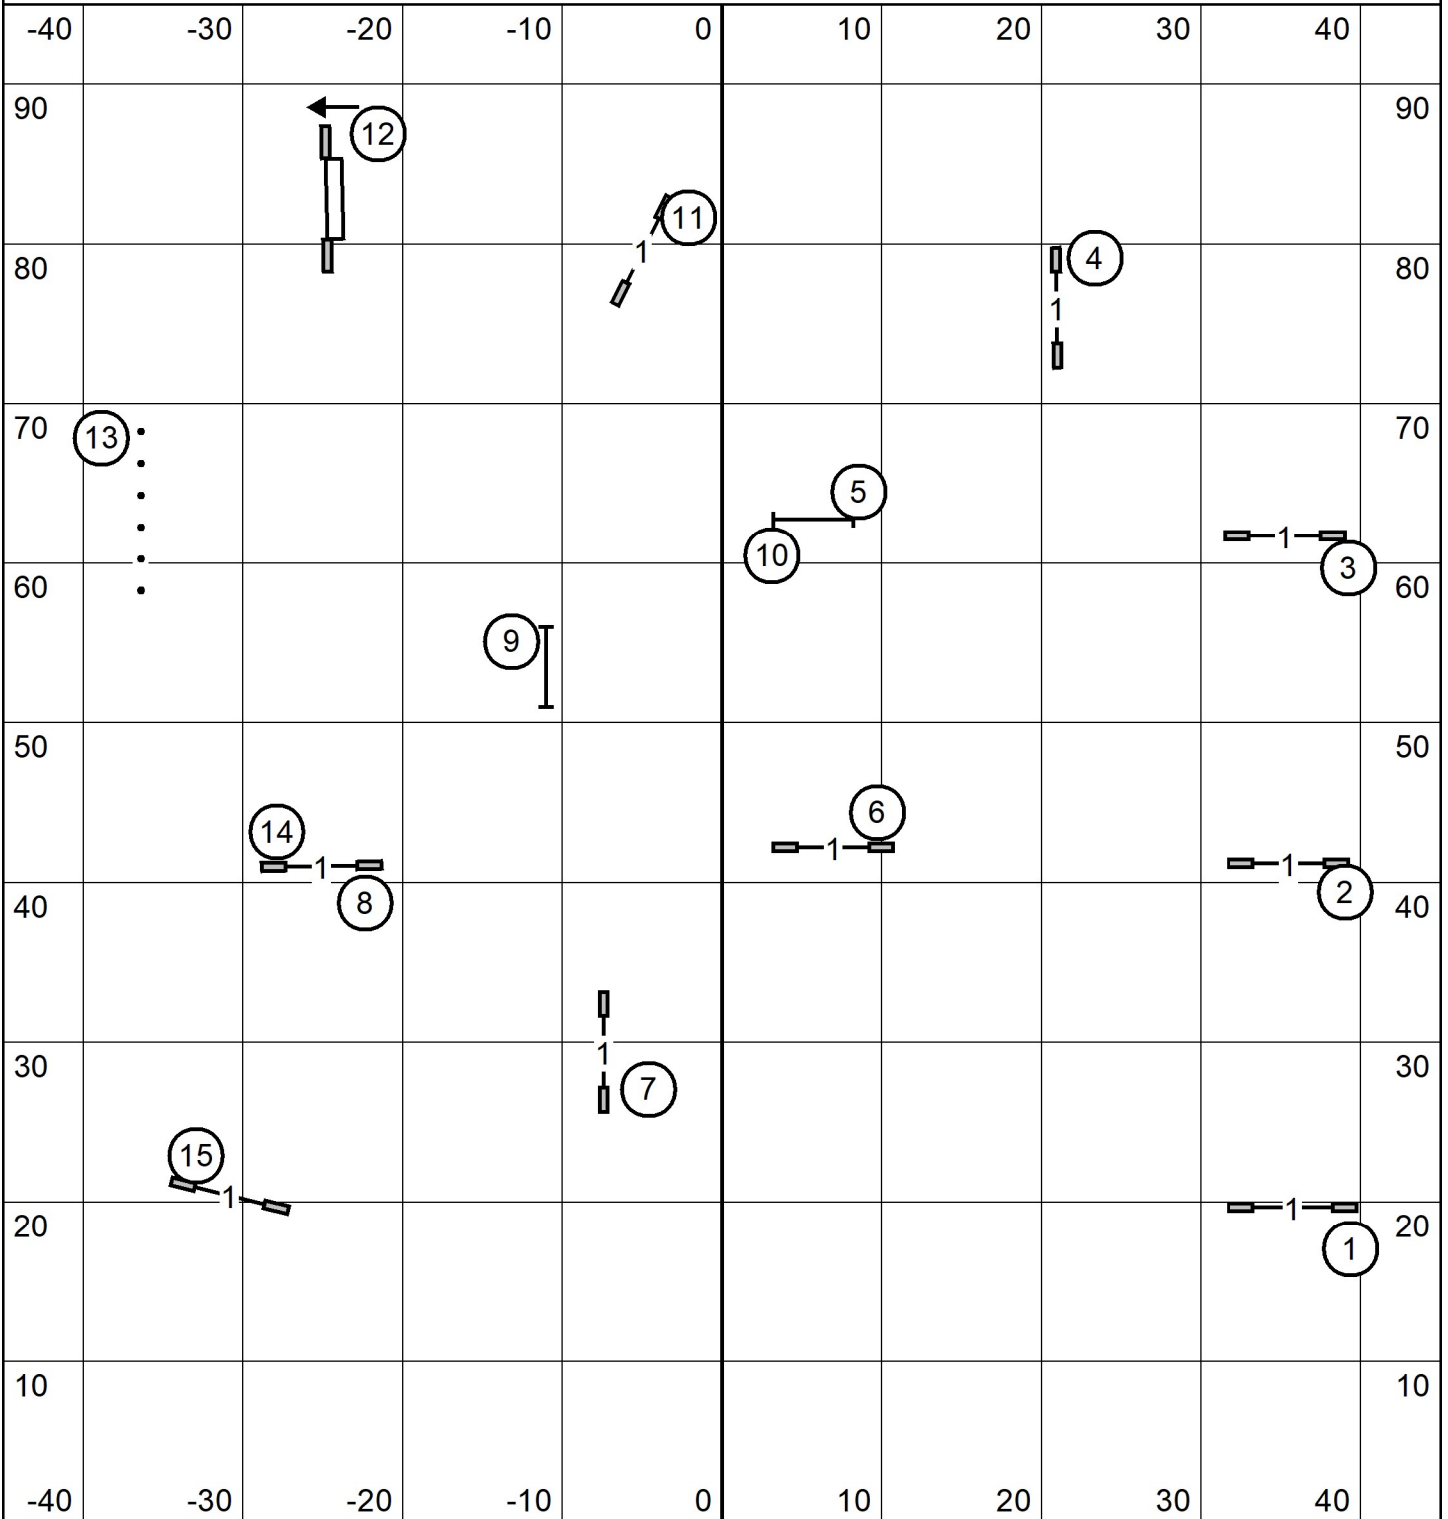

Show Me Aglitiy Club of Central Missouri
 4/27/25 Sunday EXC/MSTR JWW
 Judge Karl Blakely

Show Me Aglitiy Club of Central Missouri
 4/27/25 Sunday EXC/MSTR STD
 Judge Karl Blakely

Show Me Aglitiy Club of Central Missouri
 4/27/25 Sunday NOVICE JWW
 Judge Karl Blakely

Show Me Aglitiy Club of Central Missouri
 4/27/25 Sunday PREMIER STD
 Judge Karl Blakely