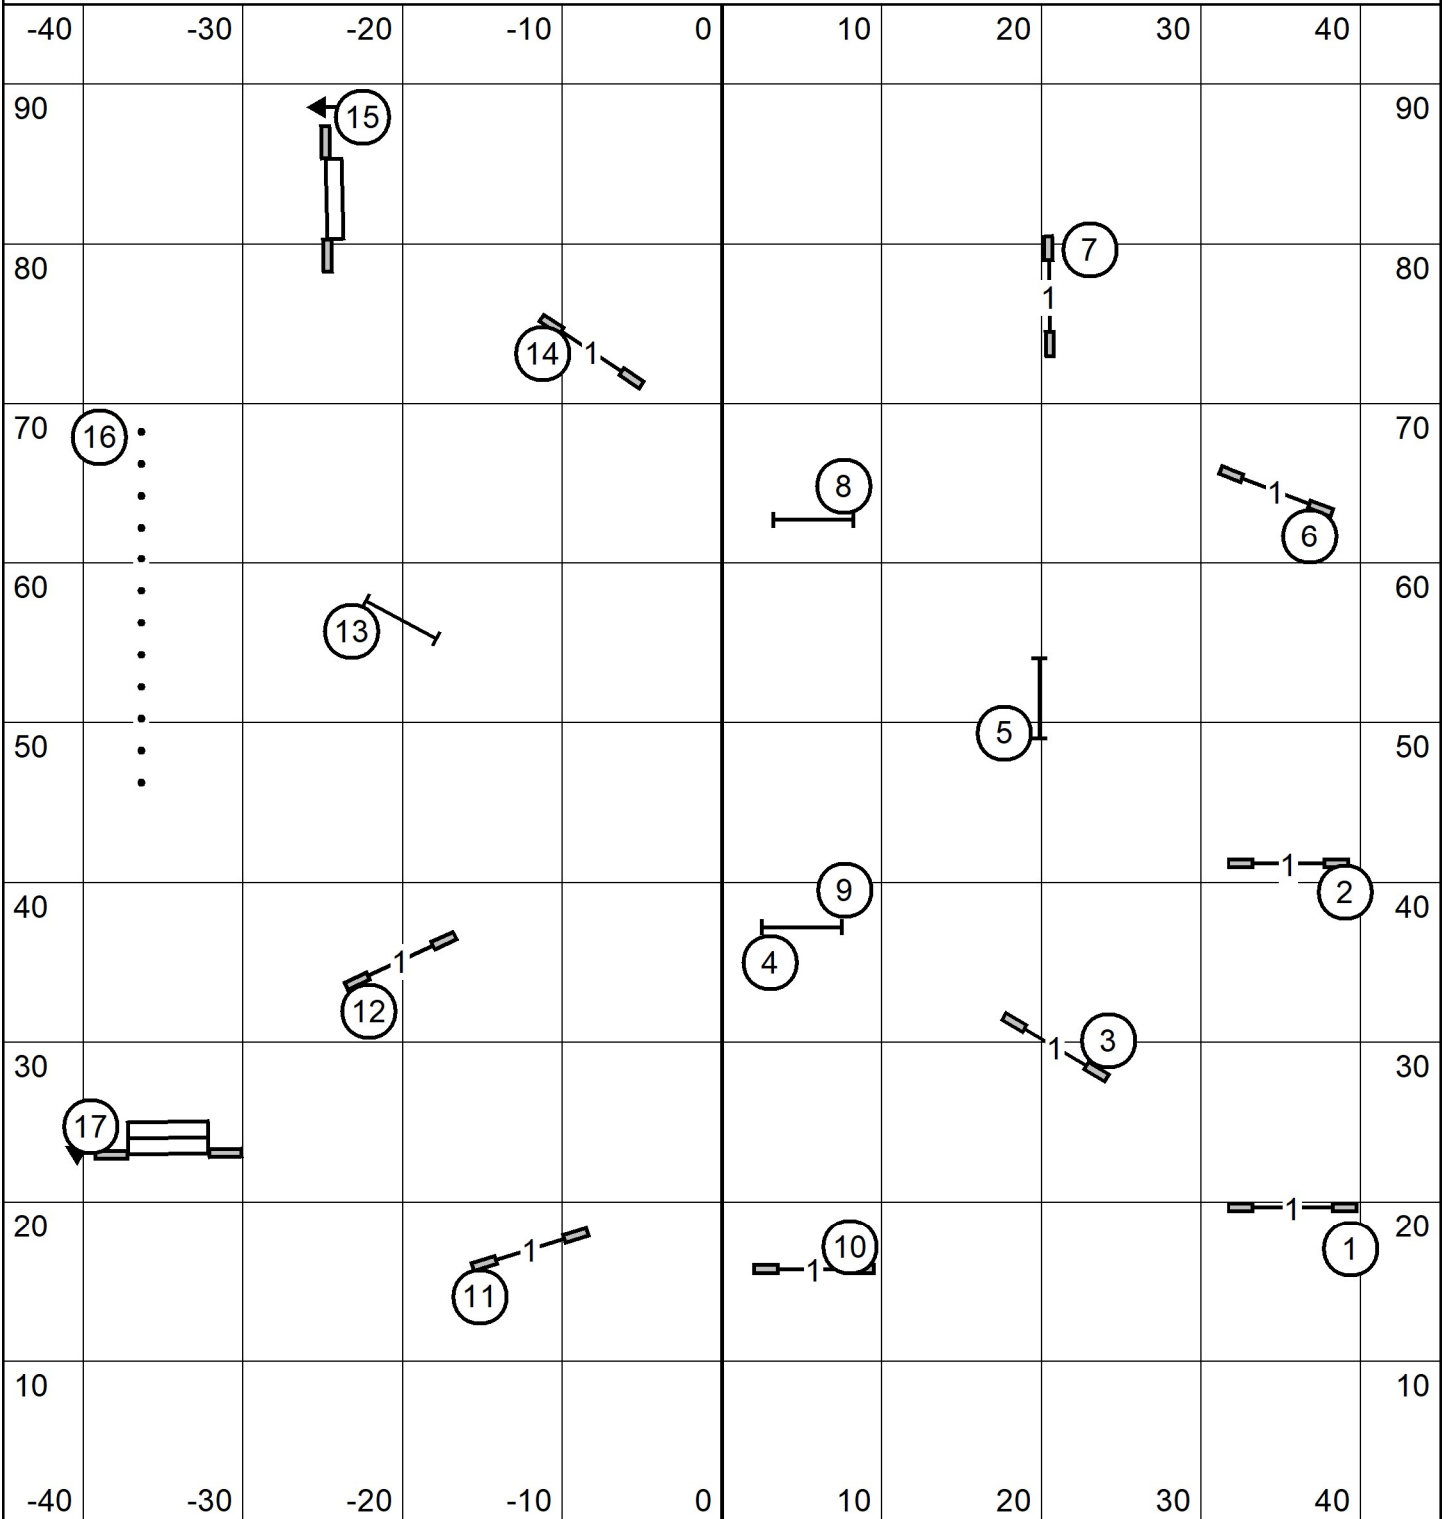

Show Me Aglitiy Club of Central Missouri
4/27/25 Sunday OPEN JWW
Judge Karl Blakely