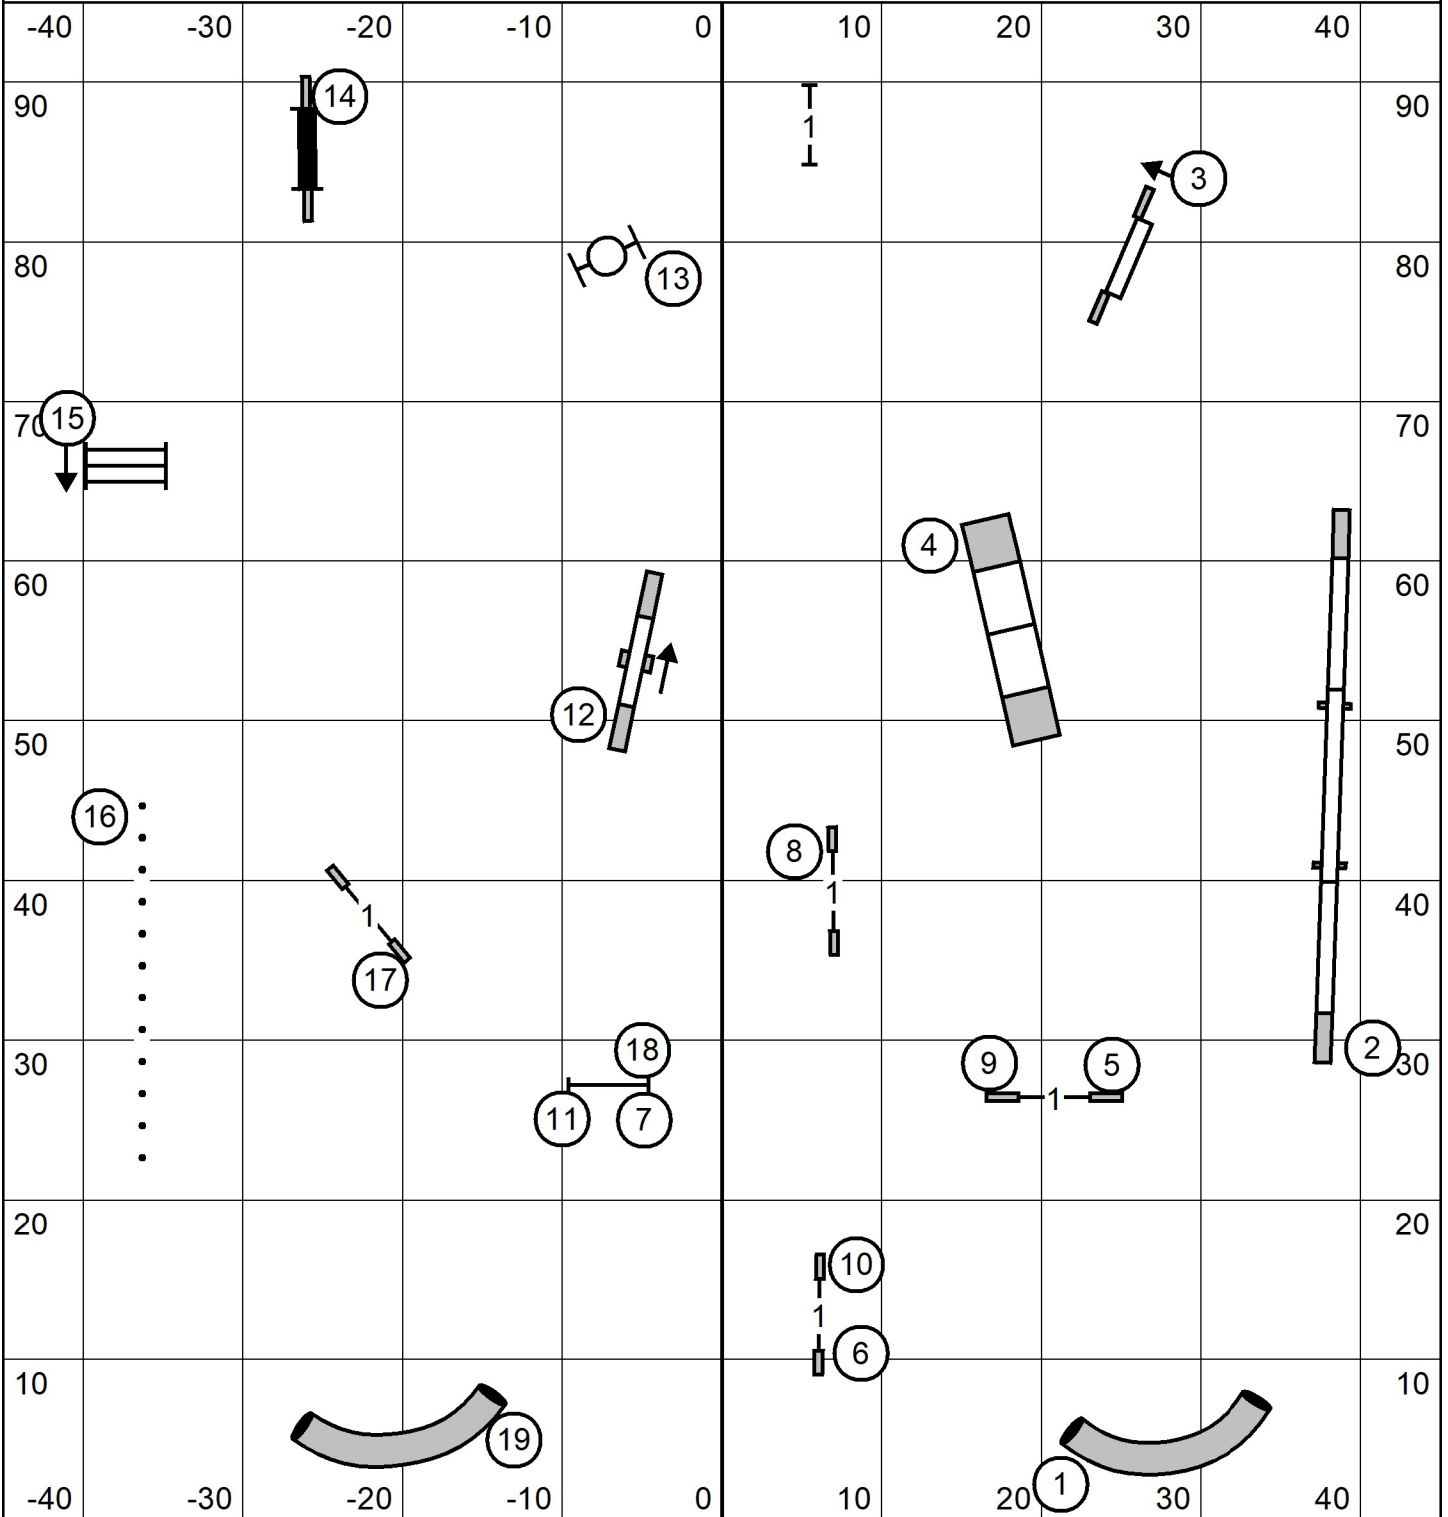

Show Me Aglitiy Club of Central Missouri
 4/27/25 Sunday EXC/MSTR JWW
 Judge Karl Blakely

Show Me Aglitiy Club of Central Missouri
 4/27/25 Sunday EXC/MSTR STD
 Judge Karl Blakely

Show Me Aglitiy Club of Central Missouri
 4/27/25 Sunday NOVICE JWW
 Judge Karl Blakely

Show Me Aglitiy Club of Central Missouri
 4/27/25 Sunday NOVICE STD
 Judge Karl Blakely

Show Me Aglitiy Club of Central Missouri
 4/27/25 Sunday OPEN JWW
 Judge Karl Blakely

Show Me Aglitiy Club of Central Missouri
 4/27/25 Sunday OPEN STD
 Judge Karl Blakely

Show Me Aglitiy Club of Central Missouri
 4/27/25 Sunday PREMIER STD
 Judge Karl Blakely