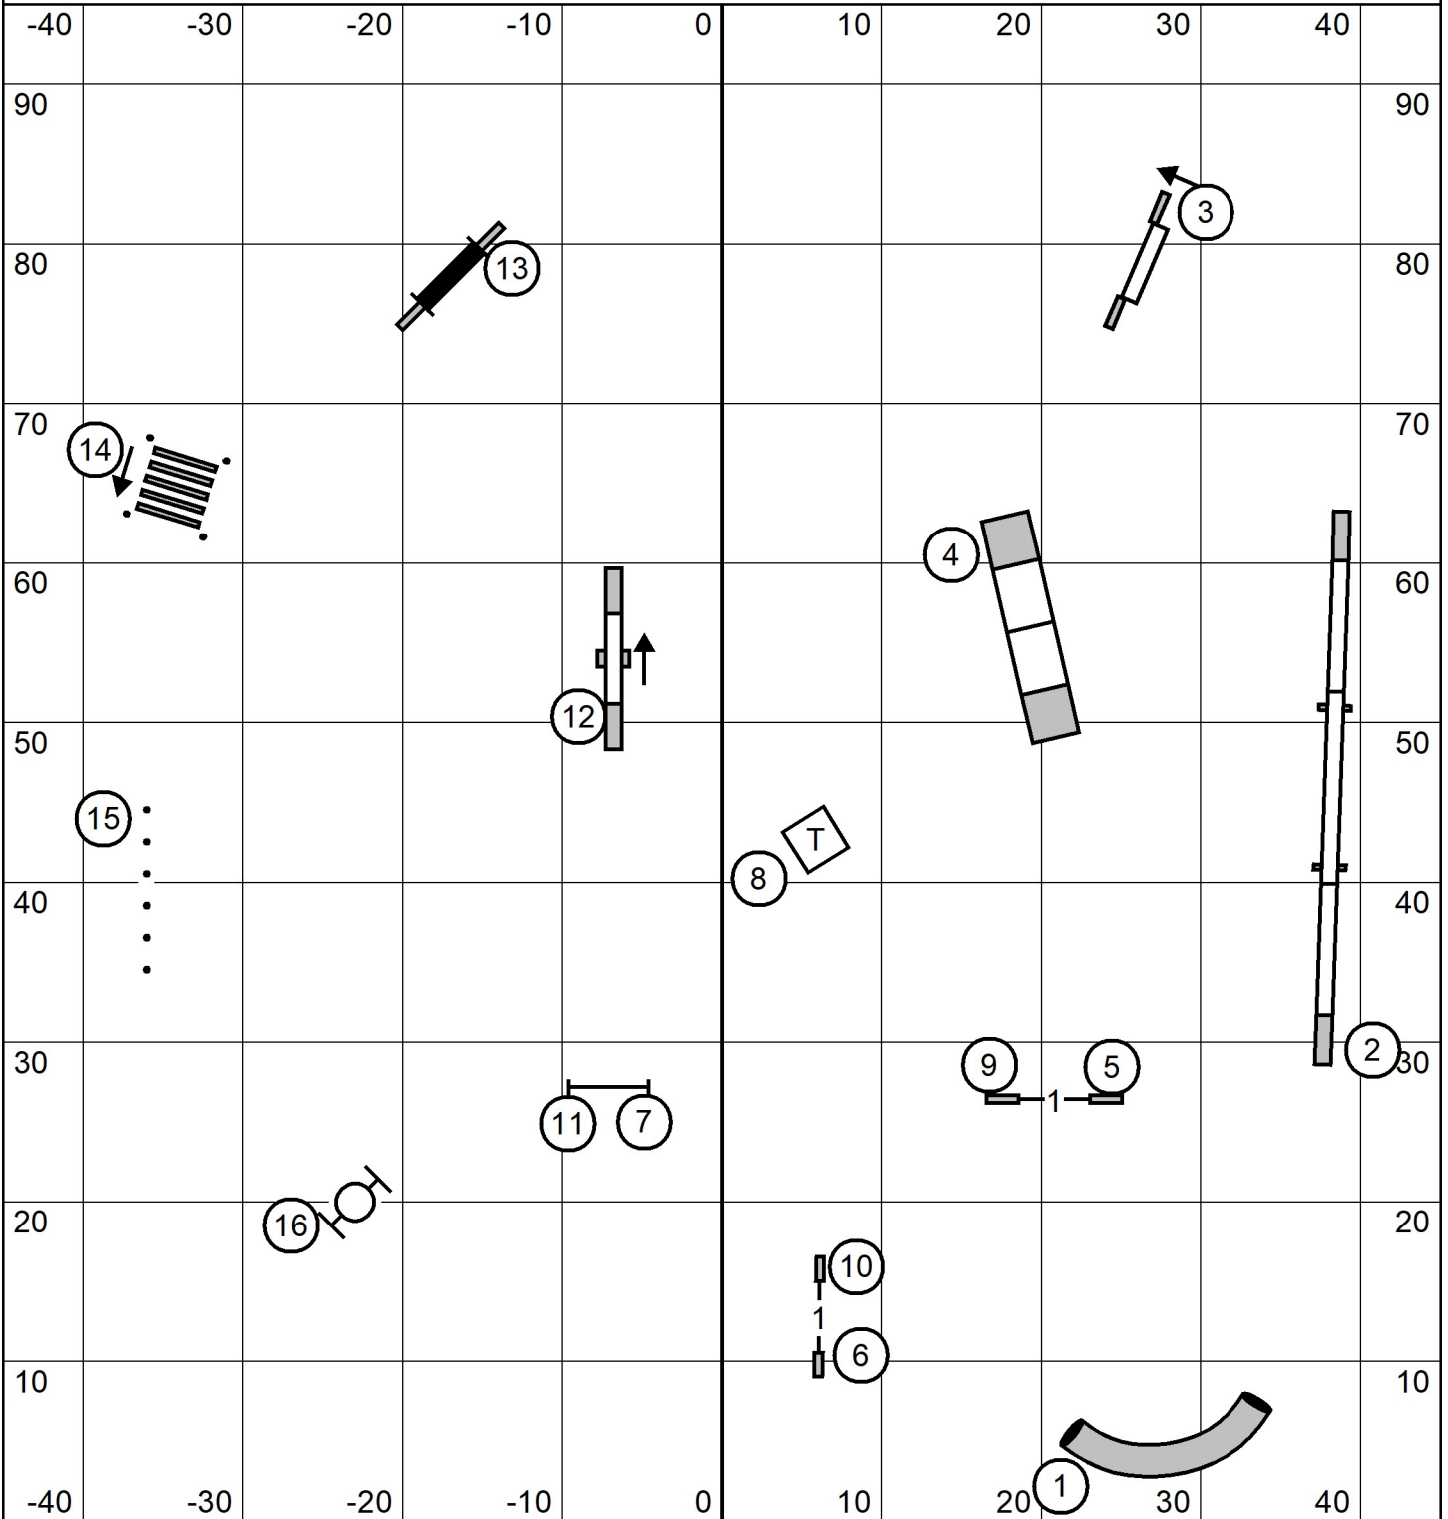

Show Me Aglitiy Club of Central Missouri
 4/27/25 Sunday EXC/MSTR JWW
 Judge Karl Blakely

Show Me Aglitiy Club of Central Missouri
 4/27/25 Sunday EXC/MSTR STD
 Judge Karl Blakely

Show Me Aglitiy Club of Central Missouri
 4/27/25 Sunday NOVICE JWW
 Judge Karl Blakely

Show Me Aglitiy Club of Central Missouri
 4/27/25 Sunday NOVICE STD
 Judge Karl Blakely

Show Me Aglitiy Club of Central Missouri
 4/27/25 Sunday OPEN JWW
 Judge Karl Blakely

Show Me Aglitiy Club of Central Missouri
 4/27/25 Sunday OPEN STD
 Judge Karl Blakely

Show Me Aglitiy Club of Central Missouri
 4/27/25 Sunday PREMIER STD
 Judge Karl Blakely