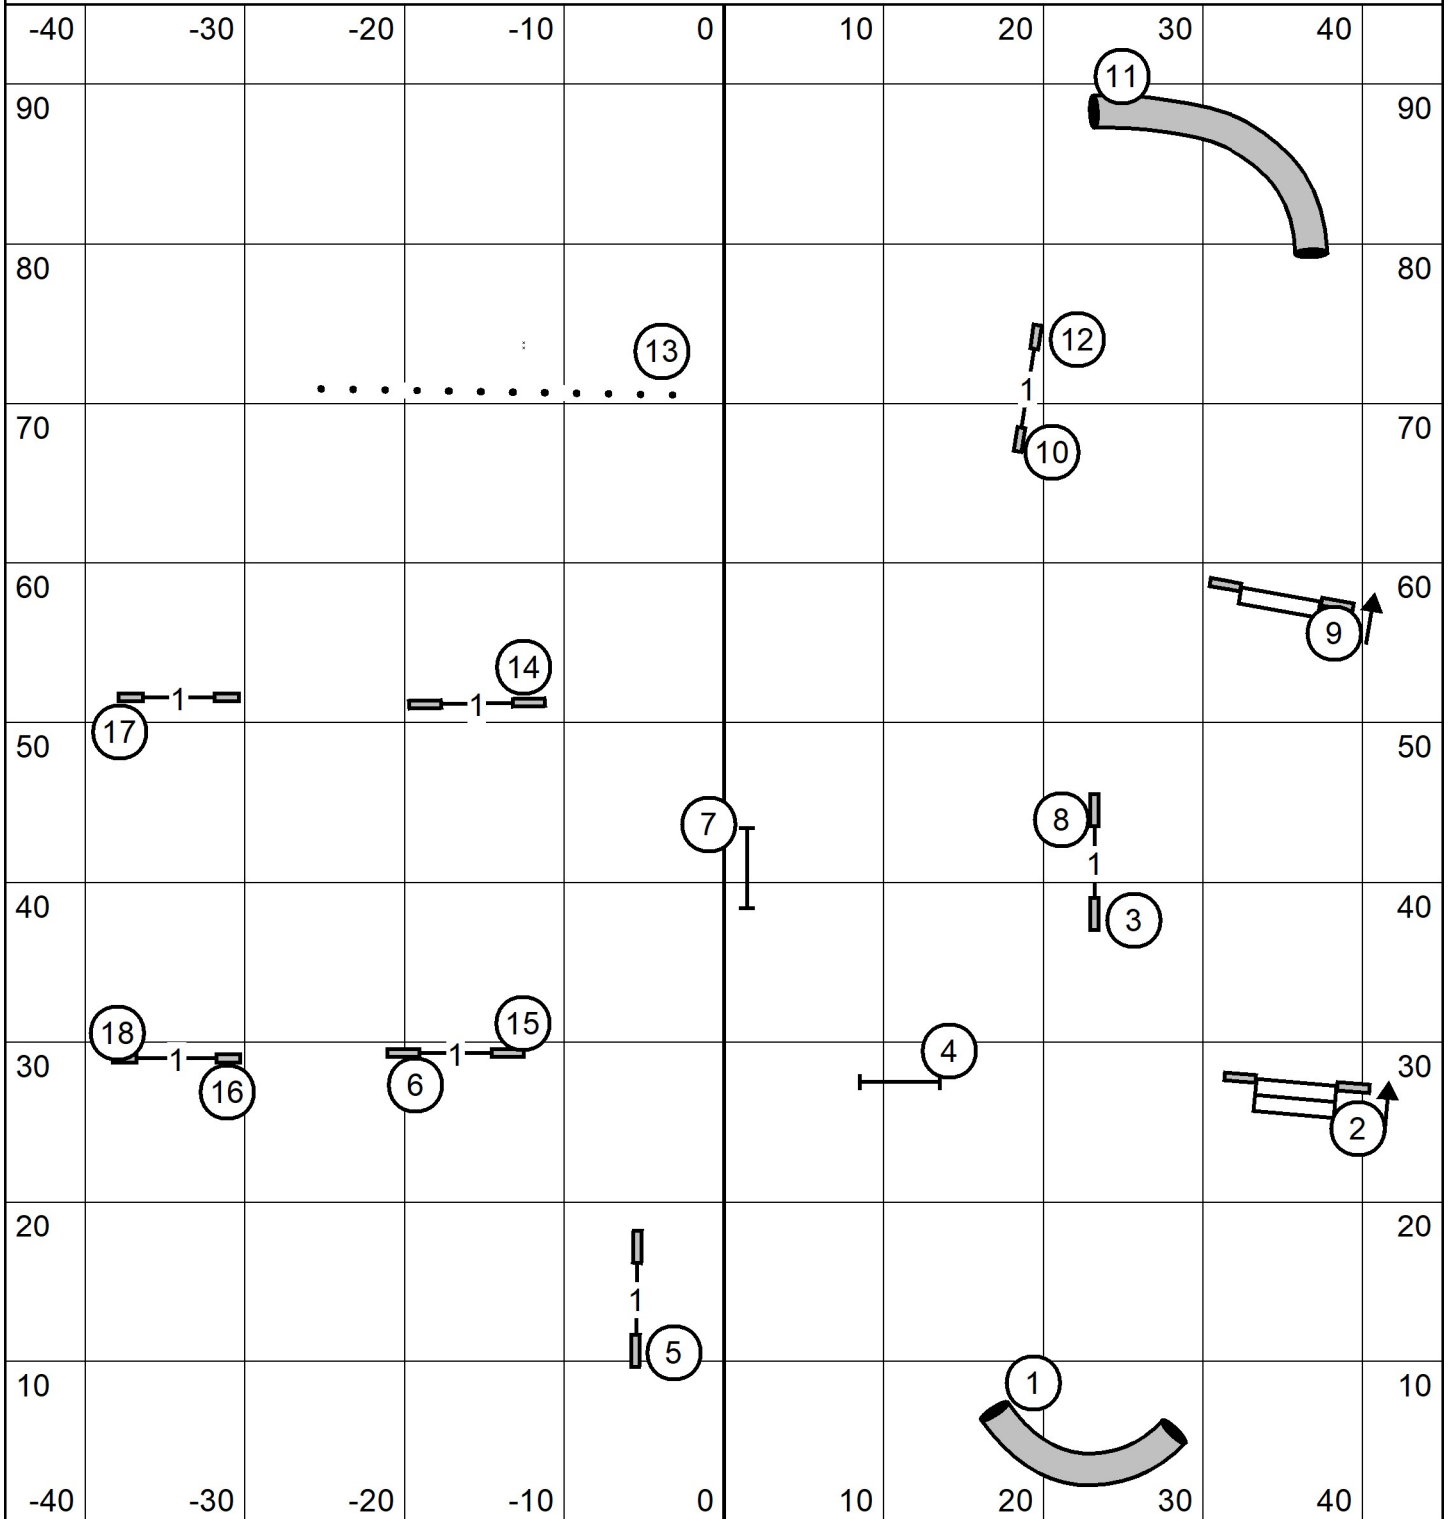

Show Me Aglitiy Club of Central Missouri
 4/26/25 Saturday EXC/MSTR JWW
 Judge Karl Blakely

Show Me Aglitiy Club of Central Missouri
 4/26/25 Saturday EXC/MSTR STD
 Judge Karl Blakely

Show Me Aglitiy Club of Central Missouri
 4/26/25 Saturday NOVICE JWW
 Judge Karl Blakely

Show Me Aglitiy Club of Central Missouri
 4/26/25 Saturday NOVICE STD
 Judge Karl Blakely

Show Me Aglitiy Club of Central Missouri
 4/26/25 Saturday OPEN JWW
 Judge Karl Blakely

Show Me Aglitiy Club of Central Missouri
 4/26/25 Saturday OPEN STD
 Judge Karl Blakely

Show Me Aglitiy Club of Central Missouri
 4/26/25 Saturday PREMIER JWW
 Judge Karl Blakely