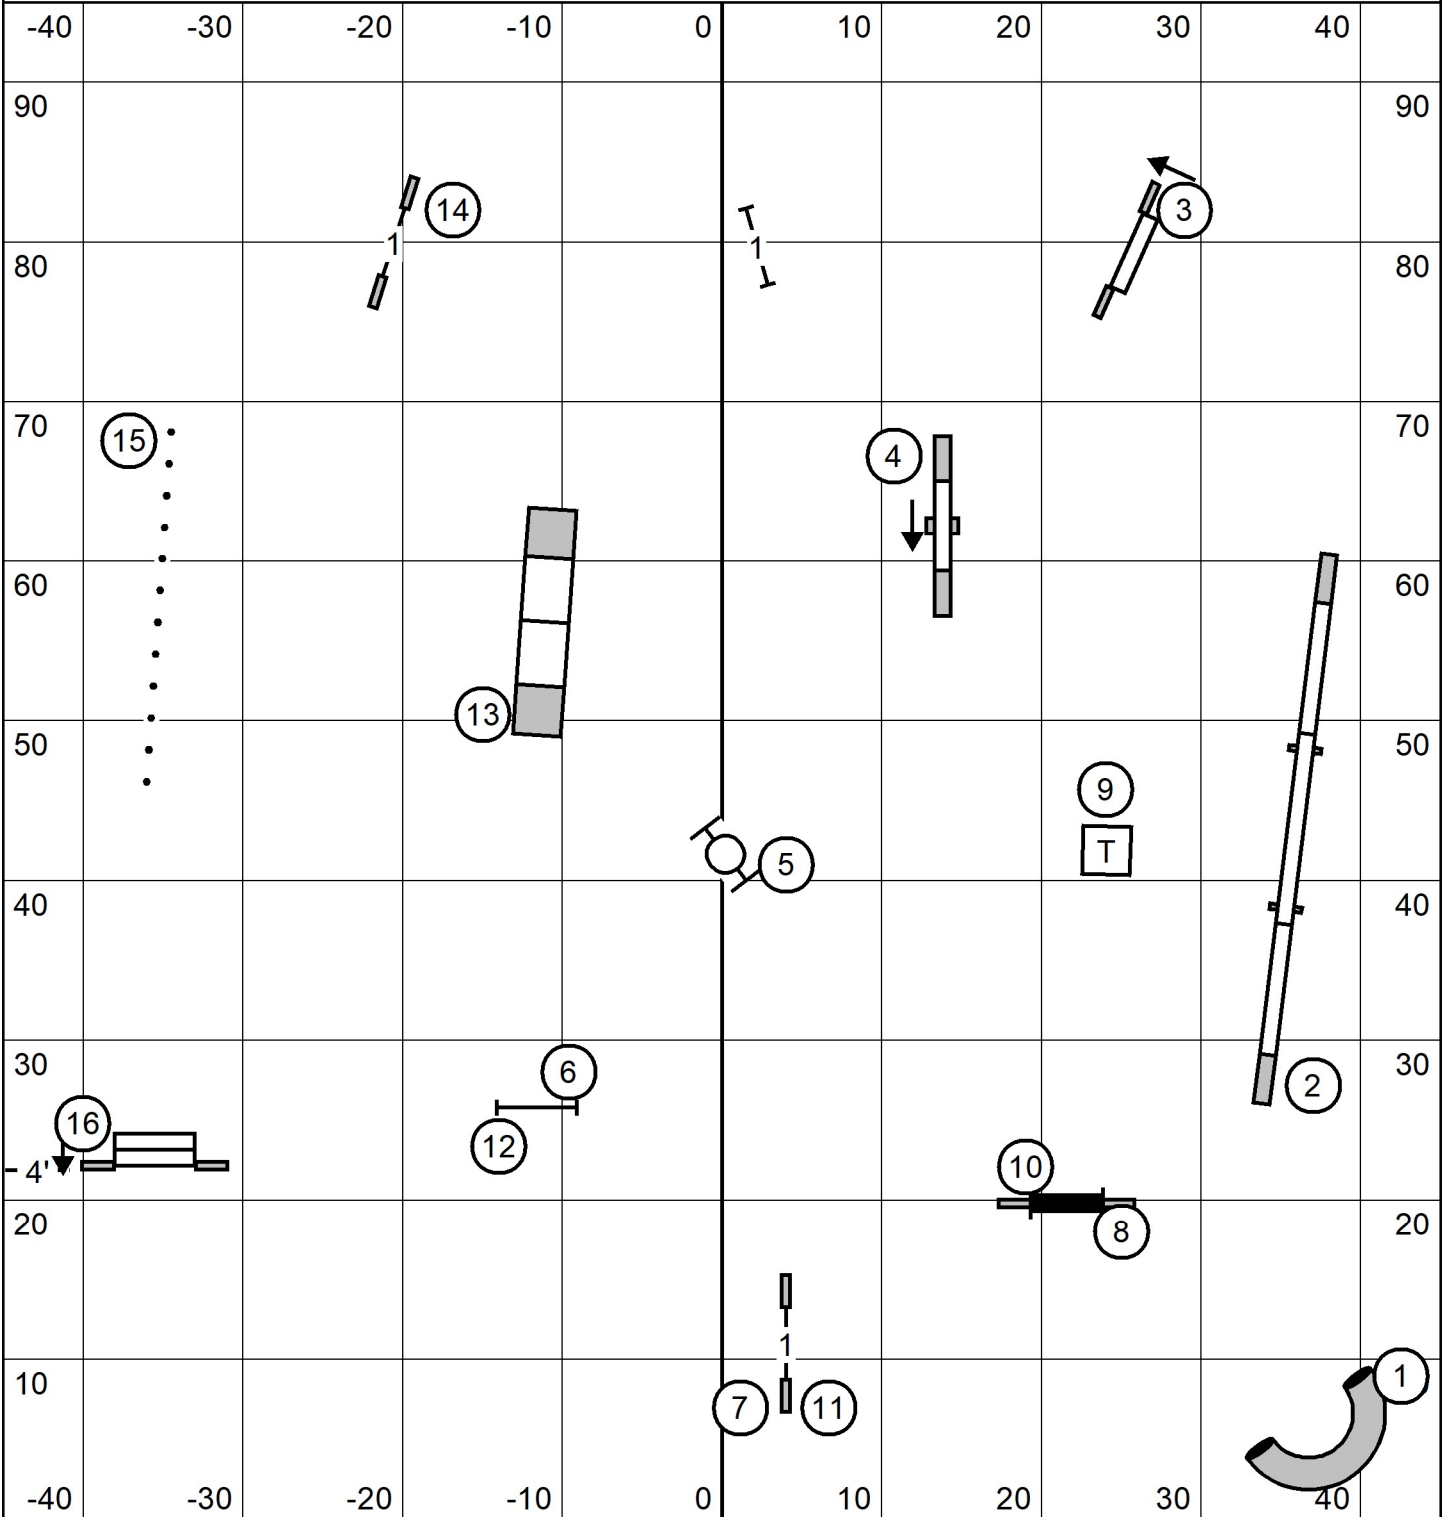

Show Me Aglitiy Club of Central Missouri
 4/26/25 Saturday EXC/MSTR JWW
 Judge Karl Blakely

Show Me Aglitiy Club of Central Missouri
 4/26/25 Saturday EXC/MSTR STD
 Judge Karl Blakely

Show Me Aglitiy Club of Central Missouri
 4/26/25 Saturday NOVICE JWW
 Judge Karl Blakely

Show Me Aglitiy Club of Central Missouri
 4/26/25 Saturday NOVICE STD
 Judge Karl Blakely

Show Me Aglitiy Club of Central Missouri
 4/26/25 Saturday OPEN JWW
 Judge Karl Blakely

Show Me Aglitiy Club of Central Missouri
 4/26/25 Saturday OPEN STD
 Judge Karl Blakely

Show Me Aglitiy Club of Central Missouri
 4/26/25 Saturday PREMIER JWW
 Judge Karl Blakely