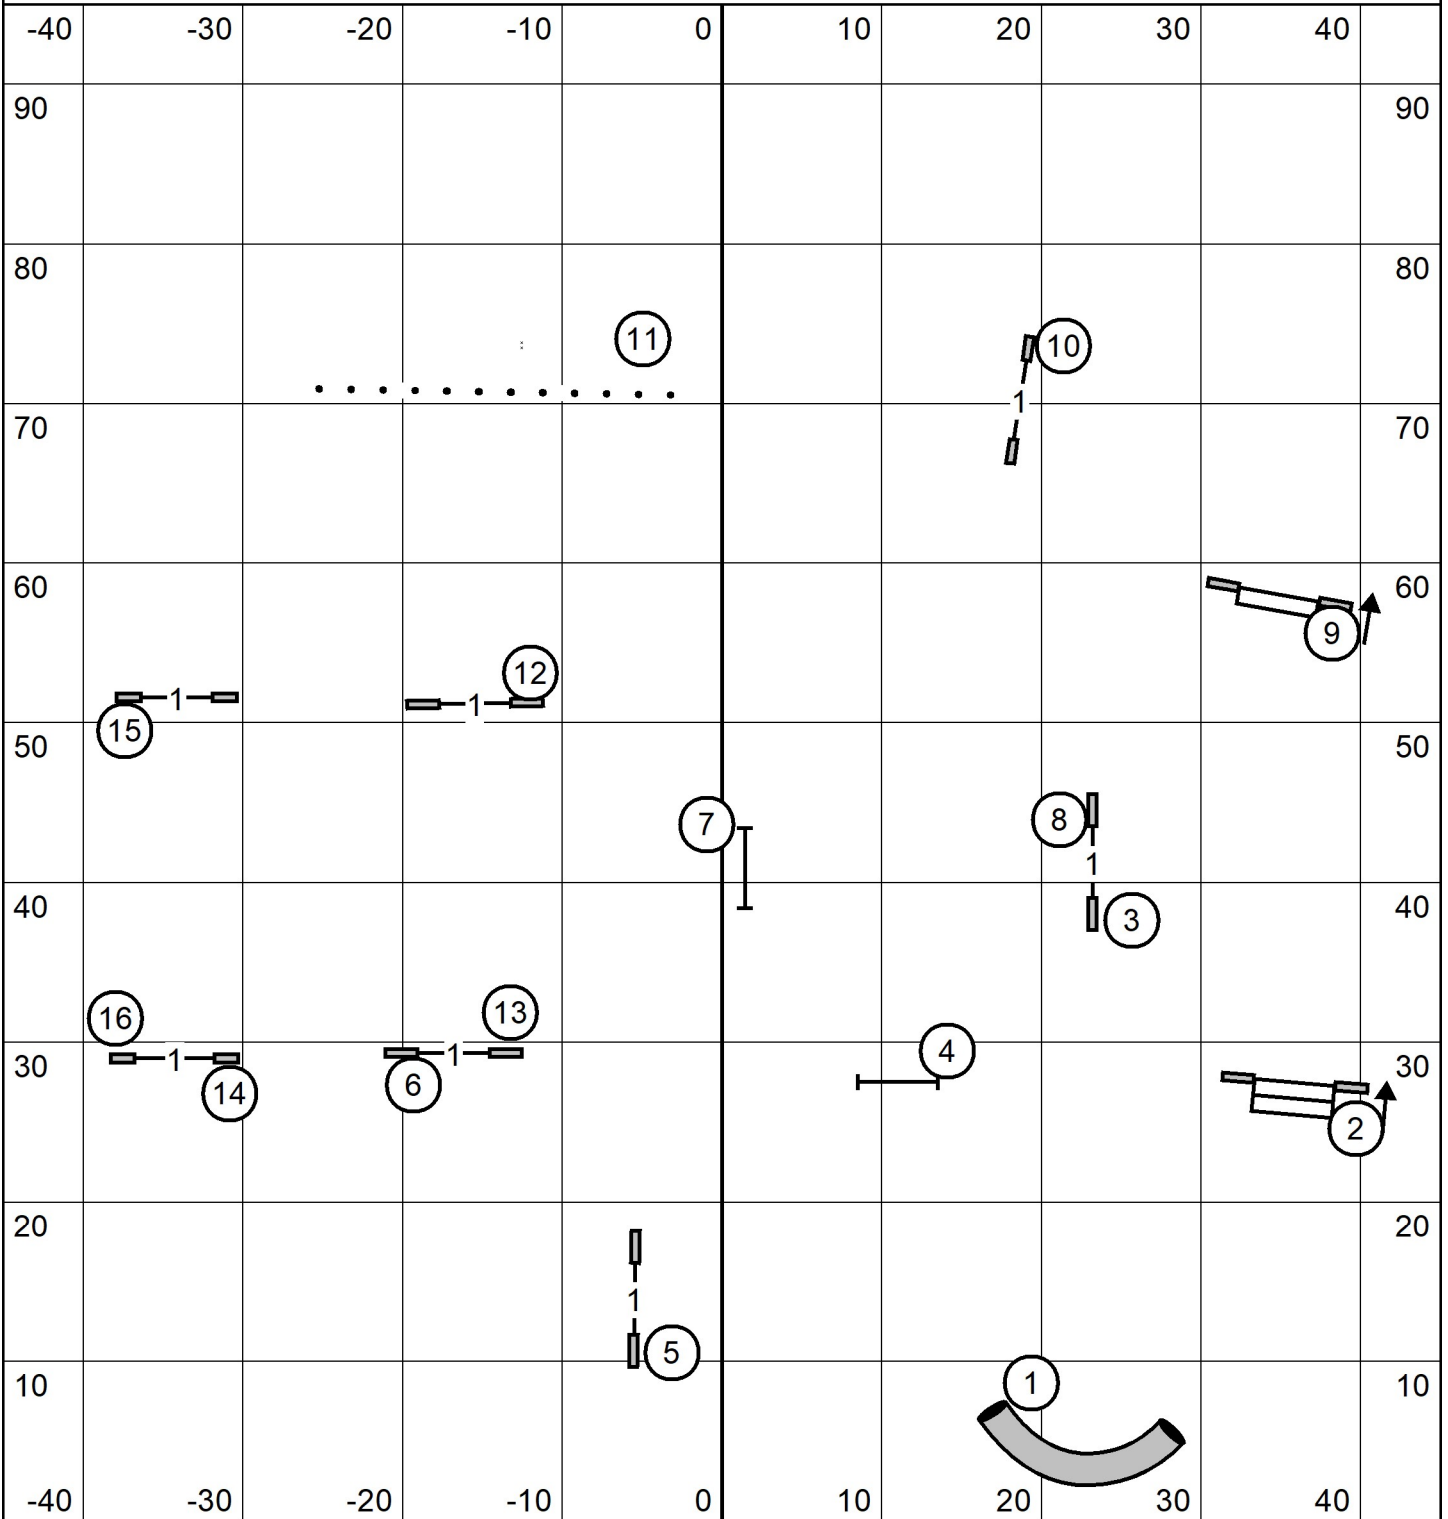

Show Me Aglitiy Club of Central Missouri
 4/26/25 Saturday EXC/MSTR JWW
 Judge Karl Blakely

Show Me Aglitiy Club of Central Missouri
 4/26/25 Saturday EXC/MSTR STD
 Judge Karl Blakely

Show Me Aglitiy Club of Central Missouri
 4/26/25 Saturday NOVICE JWW
 Judge Karl Blakely

Show Me Aglitiy Club of Central Missouri
 4/26/25 Saturday NOVICE STD
 Judge Karl Blakely

Show Me Aglitiy Club of Central Missouri
 4/26/25 Saturday OPEN JWW
 Judge Karl Blakely

Show Me Aglitiy Club of Central Missouri
 4/26/25 Saturday OPEN STD
 Judge Karl Blakely

Show Me Aglitiy Club of Central Missouri
 4/26/25 Saturday PREMIER JWW
 Judge Karl Blakely