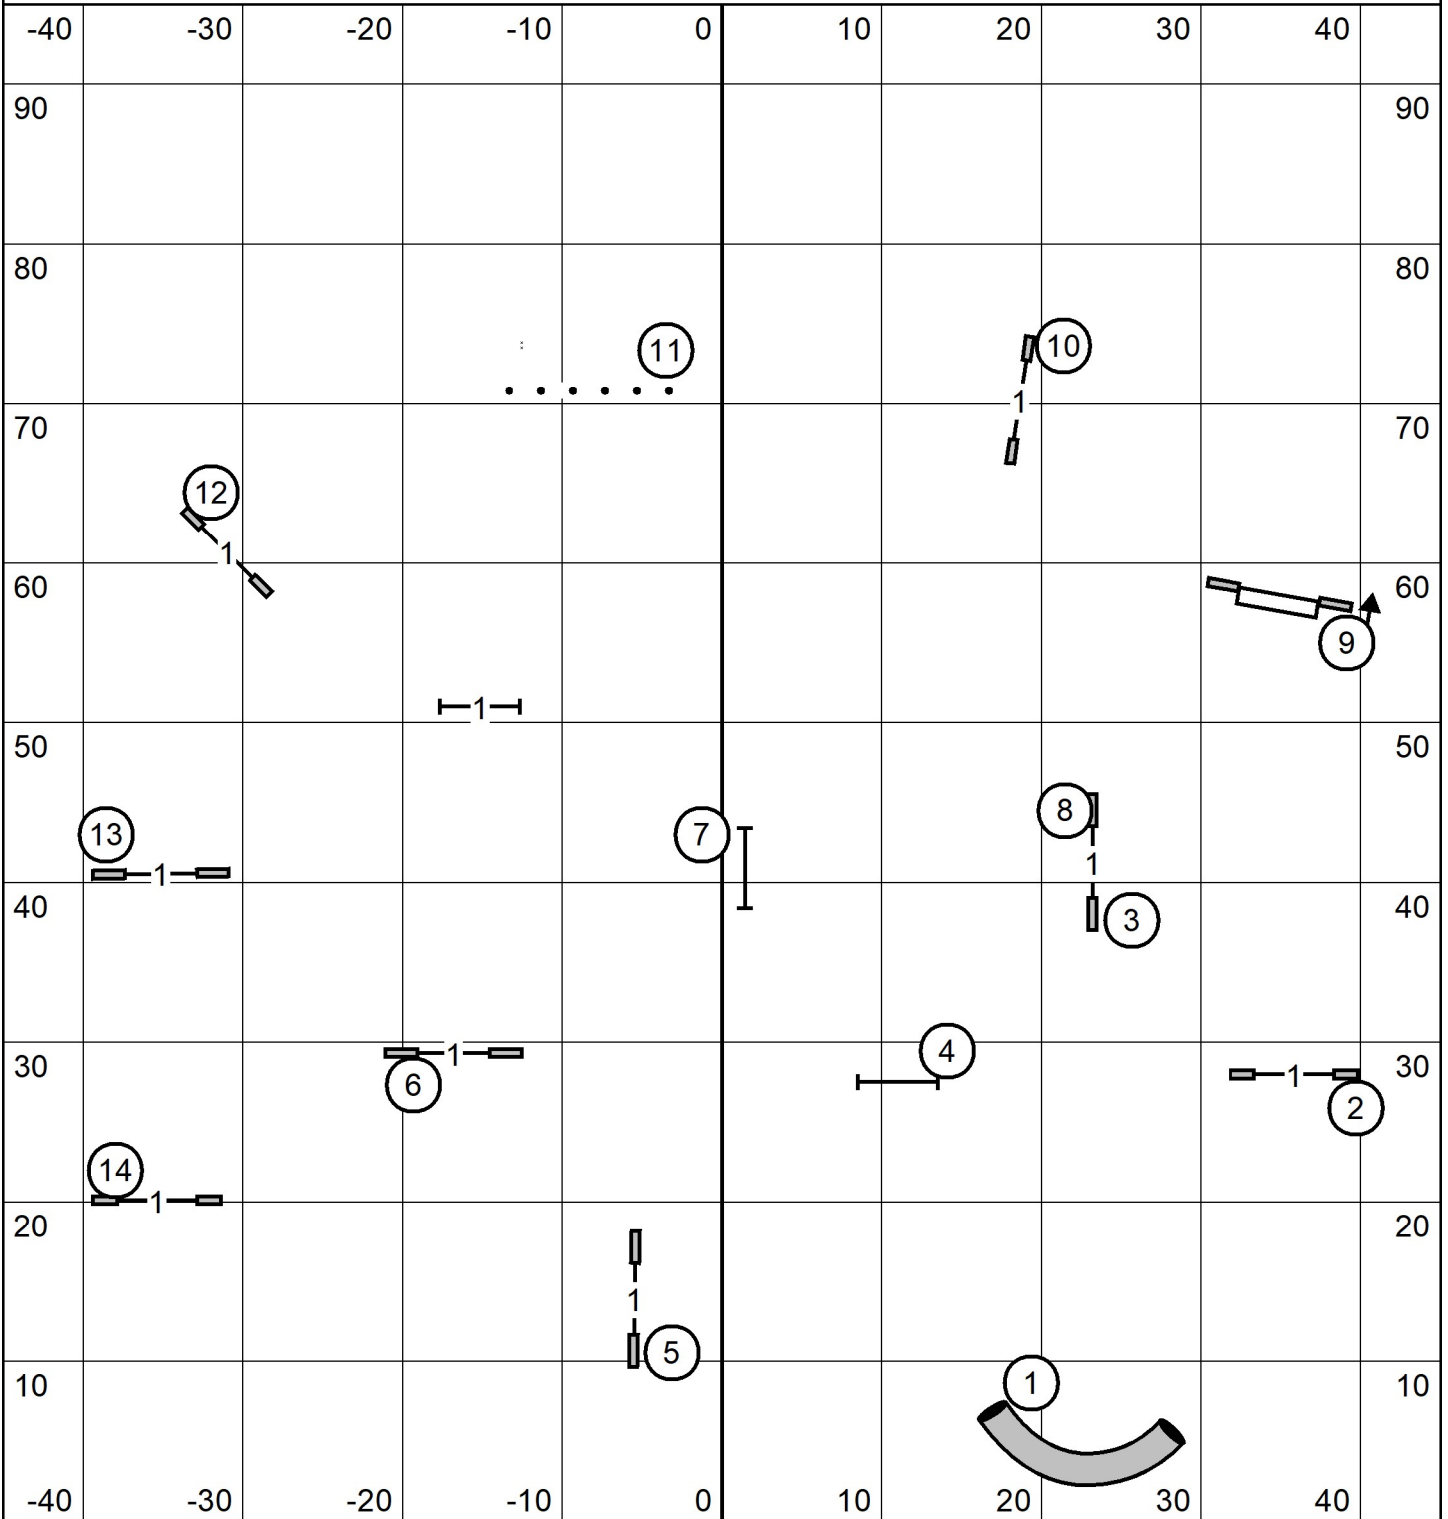

Show Me Aglitiy Club of Central Missouri
 4/26/25 Saturday EXC/MSTR JWW
 Judge Karl Blakely

Show Me Aglitiy Club of Central Missouri
 4/26/25 Saturday EXC/MSTR STD
 Judge Karl Blakely

Show Me Aglitiy Club of Central Missouri
 4/26/25 Saturday NOVICE JWW
 Judge Karl Blakely

Show Me Aglitiy Club of Central Missouri
 4/26/25 Saturday PREMIER JWW
 Judge Karl Blakely