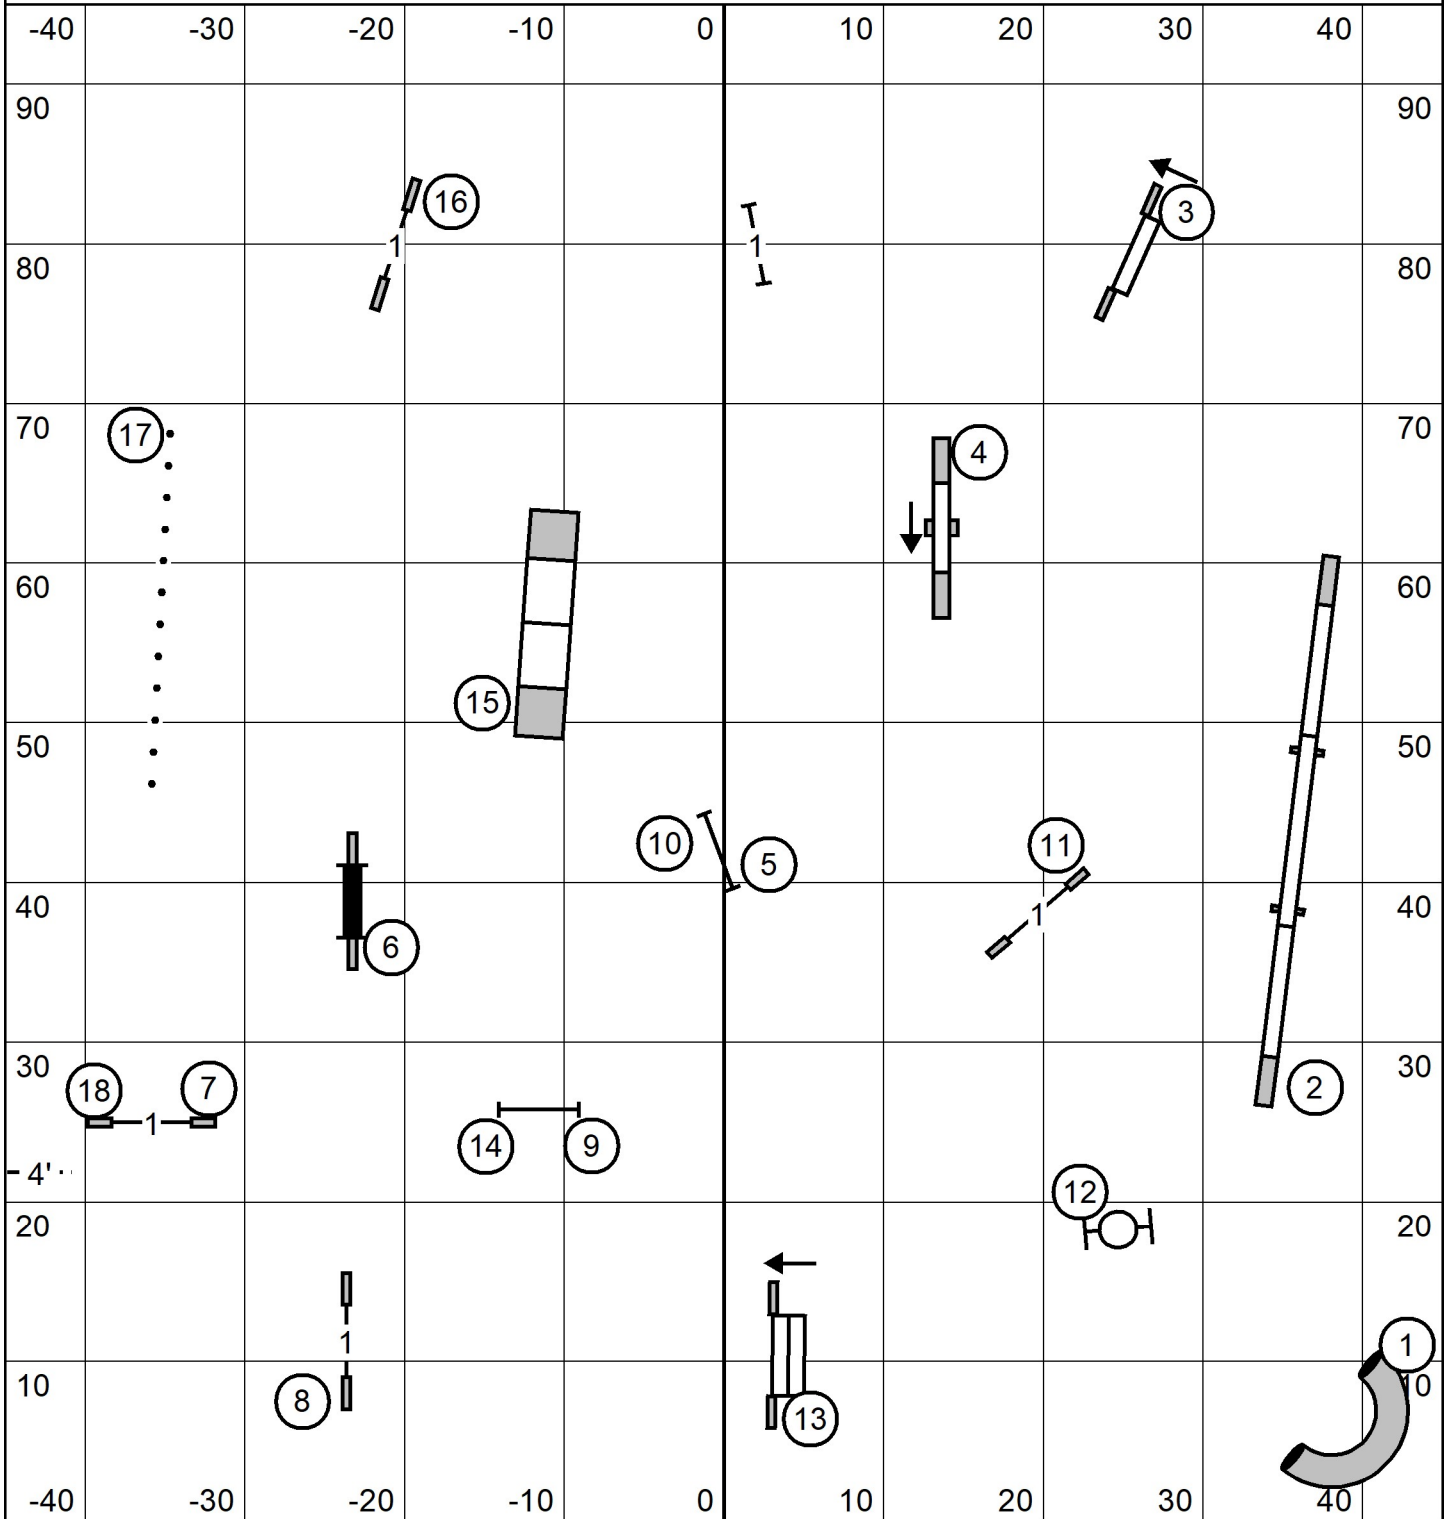

Show Me Aglitiy Club of Central Missouri
 4/26/25 Saturday EXC/MSTR JWW
 Judge Karl Blakely

Show Me Aglitiy Club of Central Missouri
 4/26/25 Saturday EXC/MSTR STD
 Judge Karl Blakely

Show Me Aglitiy Club of Central Missouri
 4/26/25 Saturday NOVICE JWW
 Judge Karl Blakely

Show Me Aglitiy Club of Central Missouri
 4/26/25 Saturday NOVICE STD
 Judge Karl Blakely

Show Me Aglitiy Club of Central Missouri
 4/26/25 Saturday OPEN JWW
 Judge Karl Blakely

Show Me Aglitiy Club of Central Missouri
 4/26/25 Saturday OPEN STD
 Judge Karl Blakely

Show Me Aglitiy Club of Central Missouri
 4/26/25 Saturday PREMIER JWW
 Judge Karl Blakely