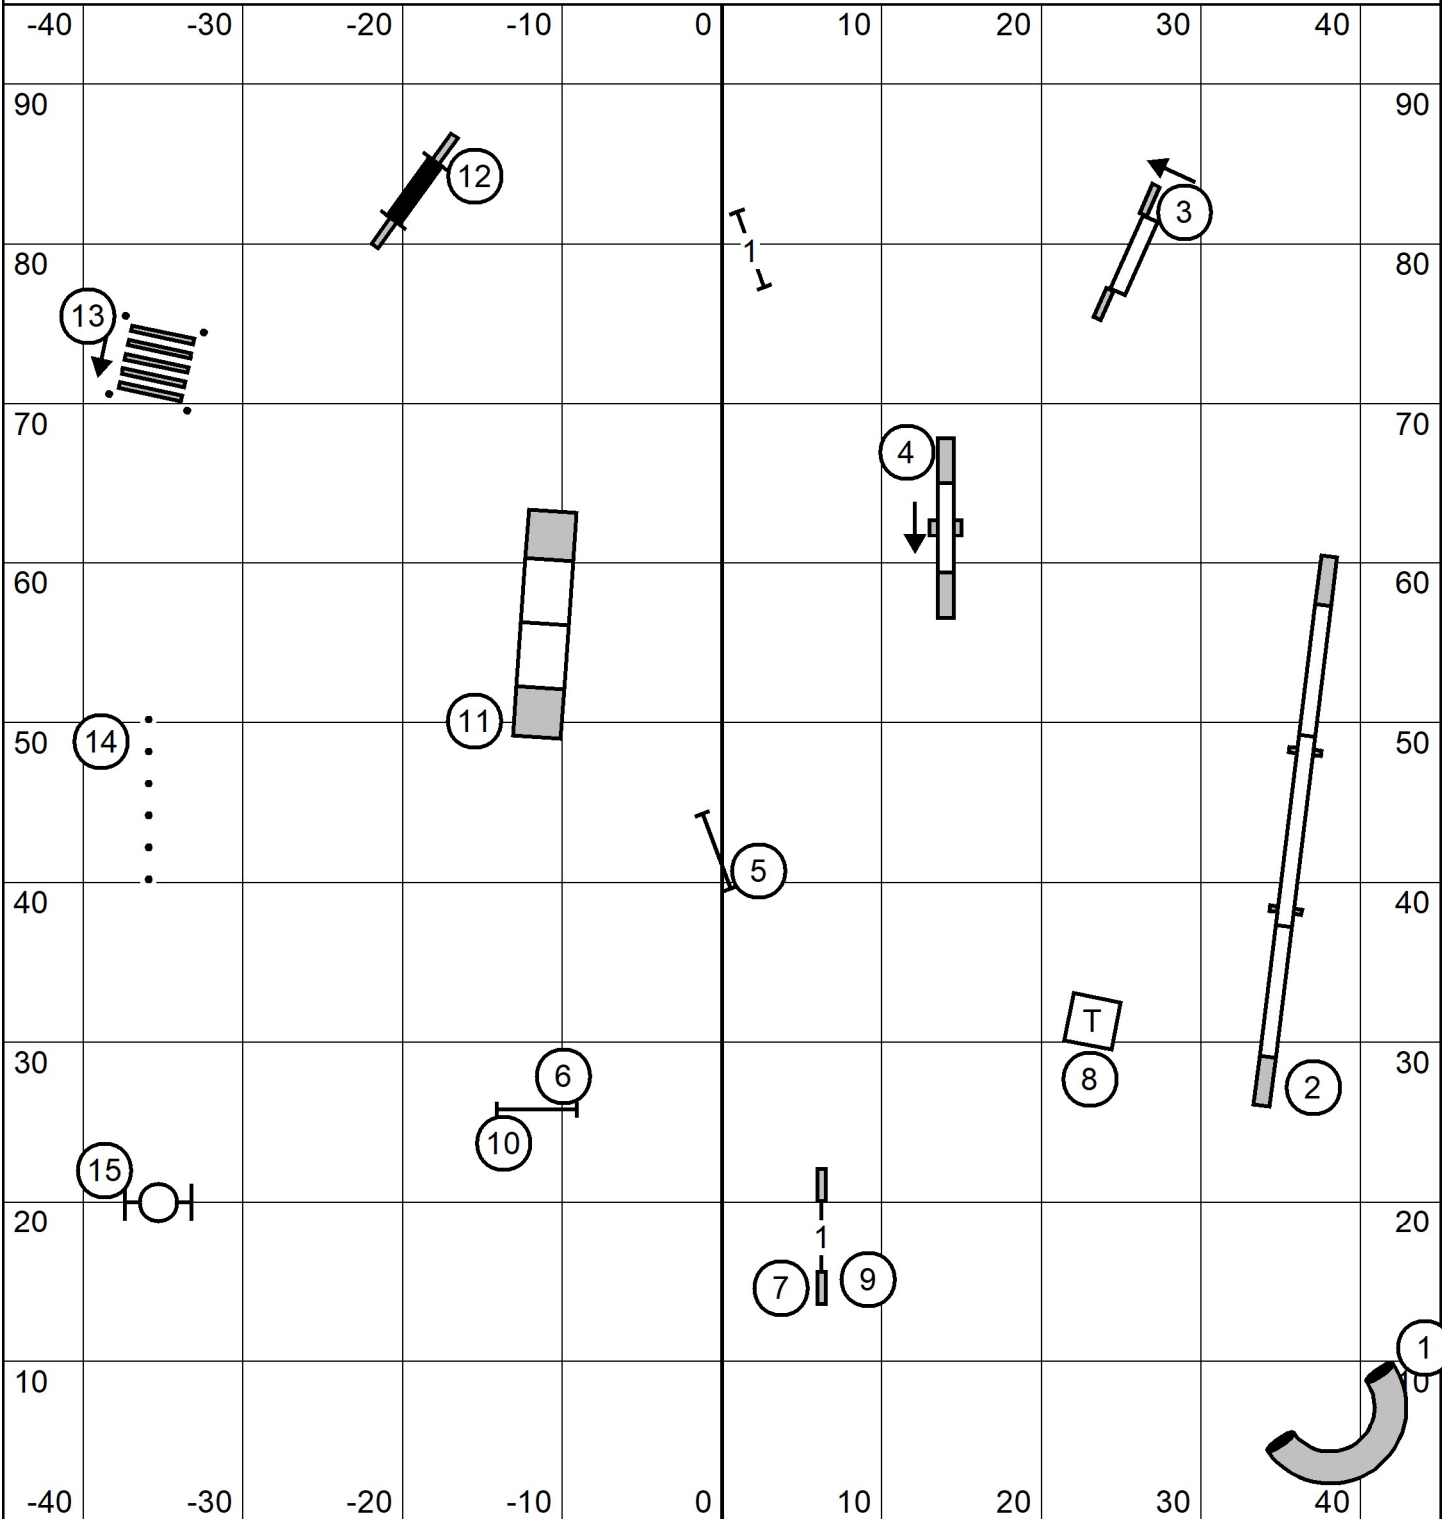

Show Me Aglitiy Club of Central Missouri
 4/26/25 Saturday EXC/MSTR JWW
 Judge Karl Blakely

Show Me Aglitiy Club of Central Missouri
 4/26/25 Saturday EXC/MSTR STD
 Judge Karl Blakely

Show Me Aglitiy Club of Central Missouri
 4/26/25 Saturday NOVICE JWW
 Judge Karl Blakely

Show Me Aglitiy Club of Central Missouri
 4/26/25 Saturday NOVICE STD
 Judge Karl Blakely

Show Me Aglitiy Club of Central Missouri
 4/26/25 Saturday OPEN JWW
 Judge Karl Blakely

Show Me Aglitiy Club of Central Missouri
 4/26/25 Saturday OPEN STD
 Judge Karl Blakely

Show Me Aglitiy Club of Central Missouri
 4/26/25 Saturday PREMIER JWW
 Judge Karl Blakely