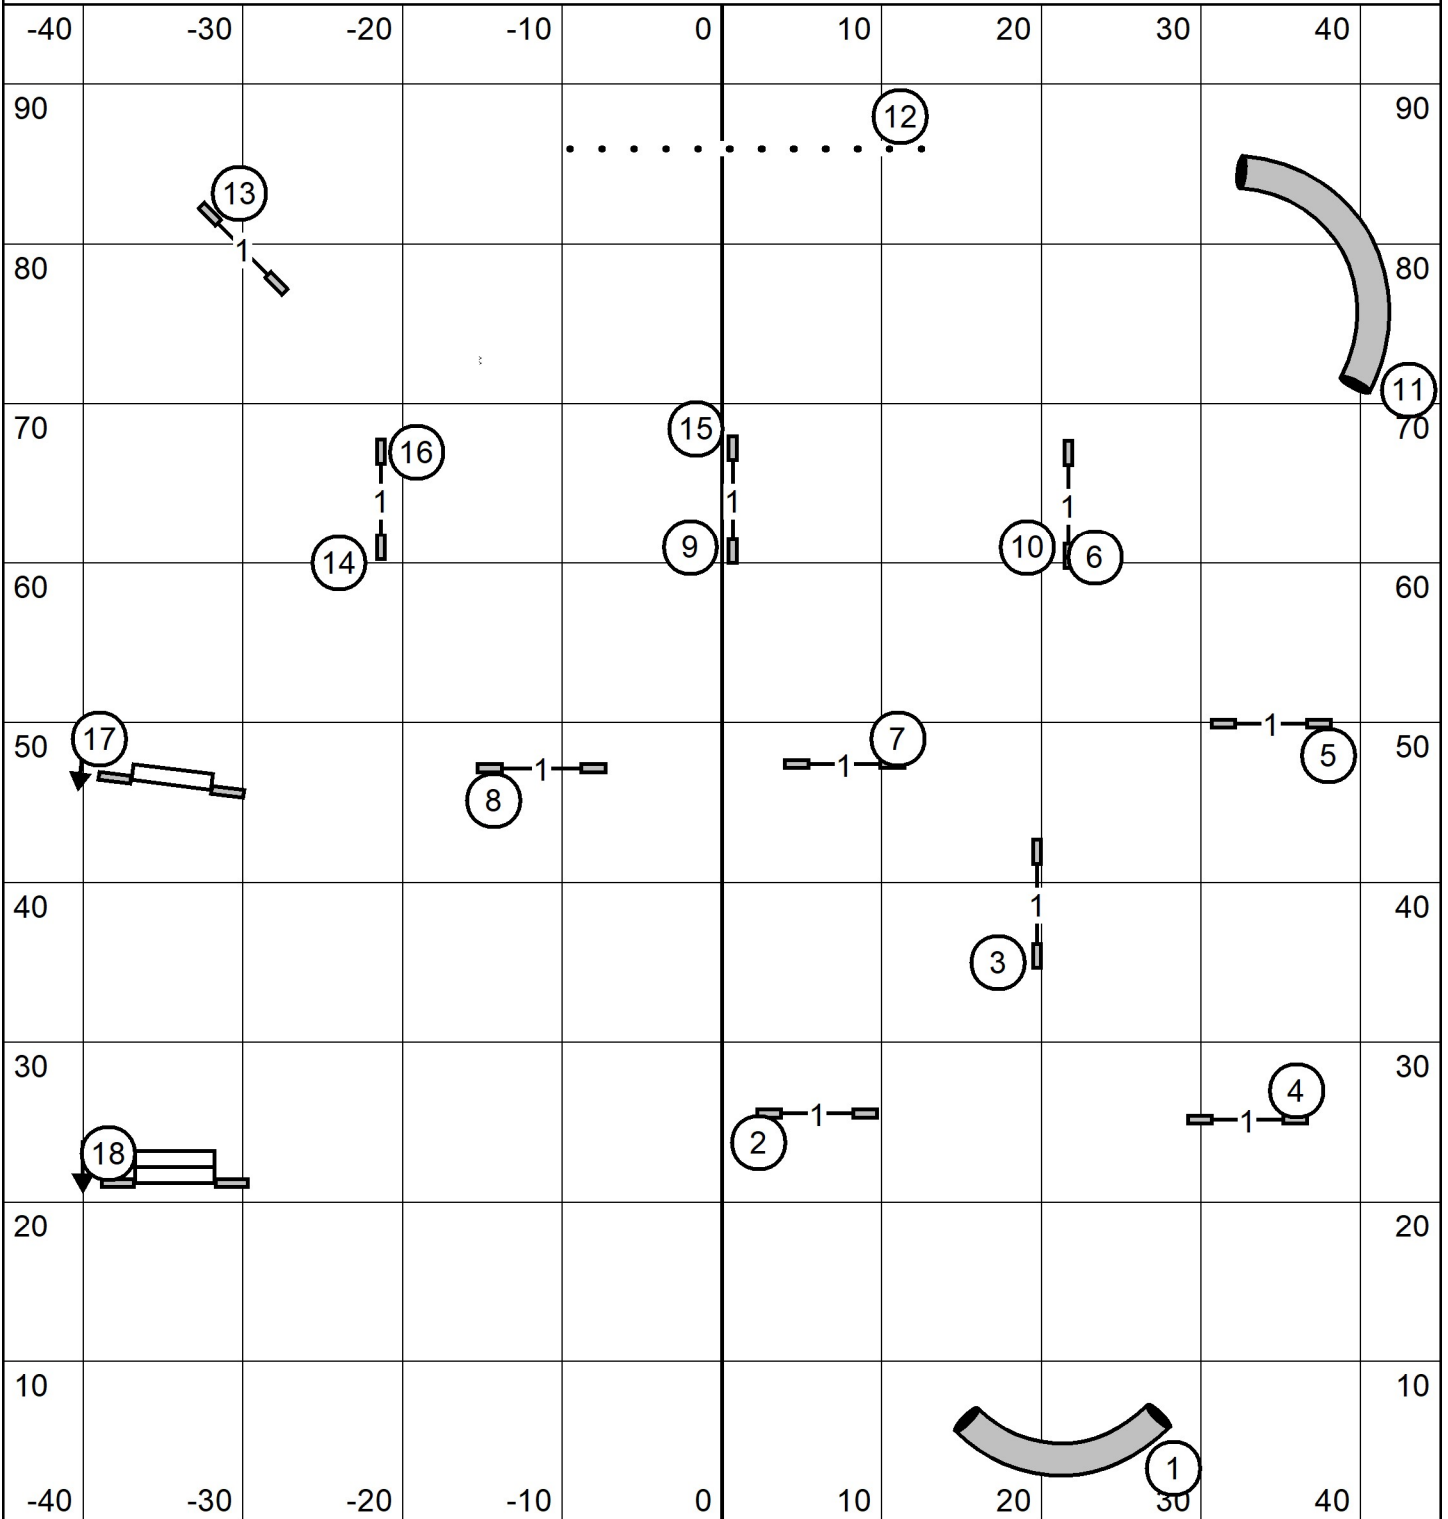

Show Me Aglitiy Club of Central Missouri  
 4/25/25 Friday EXC/MSTR JWW  
 Judge Karl Blakely

Show Me Aglitiy Club of Central Missouri  
4/25/25 Friday EXC/MSTR STD  
Judge Karl Blakely

Show Me Aglitiy Club of Central Missouri  
 4/25/25 Friday TIME TO BEAT  
 Judge Karl Blakely