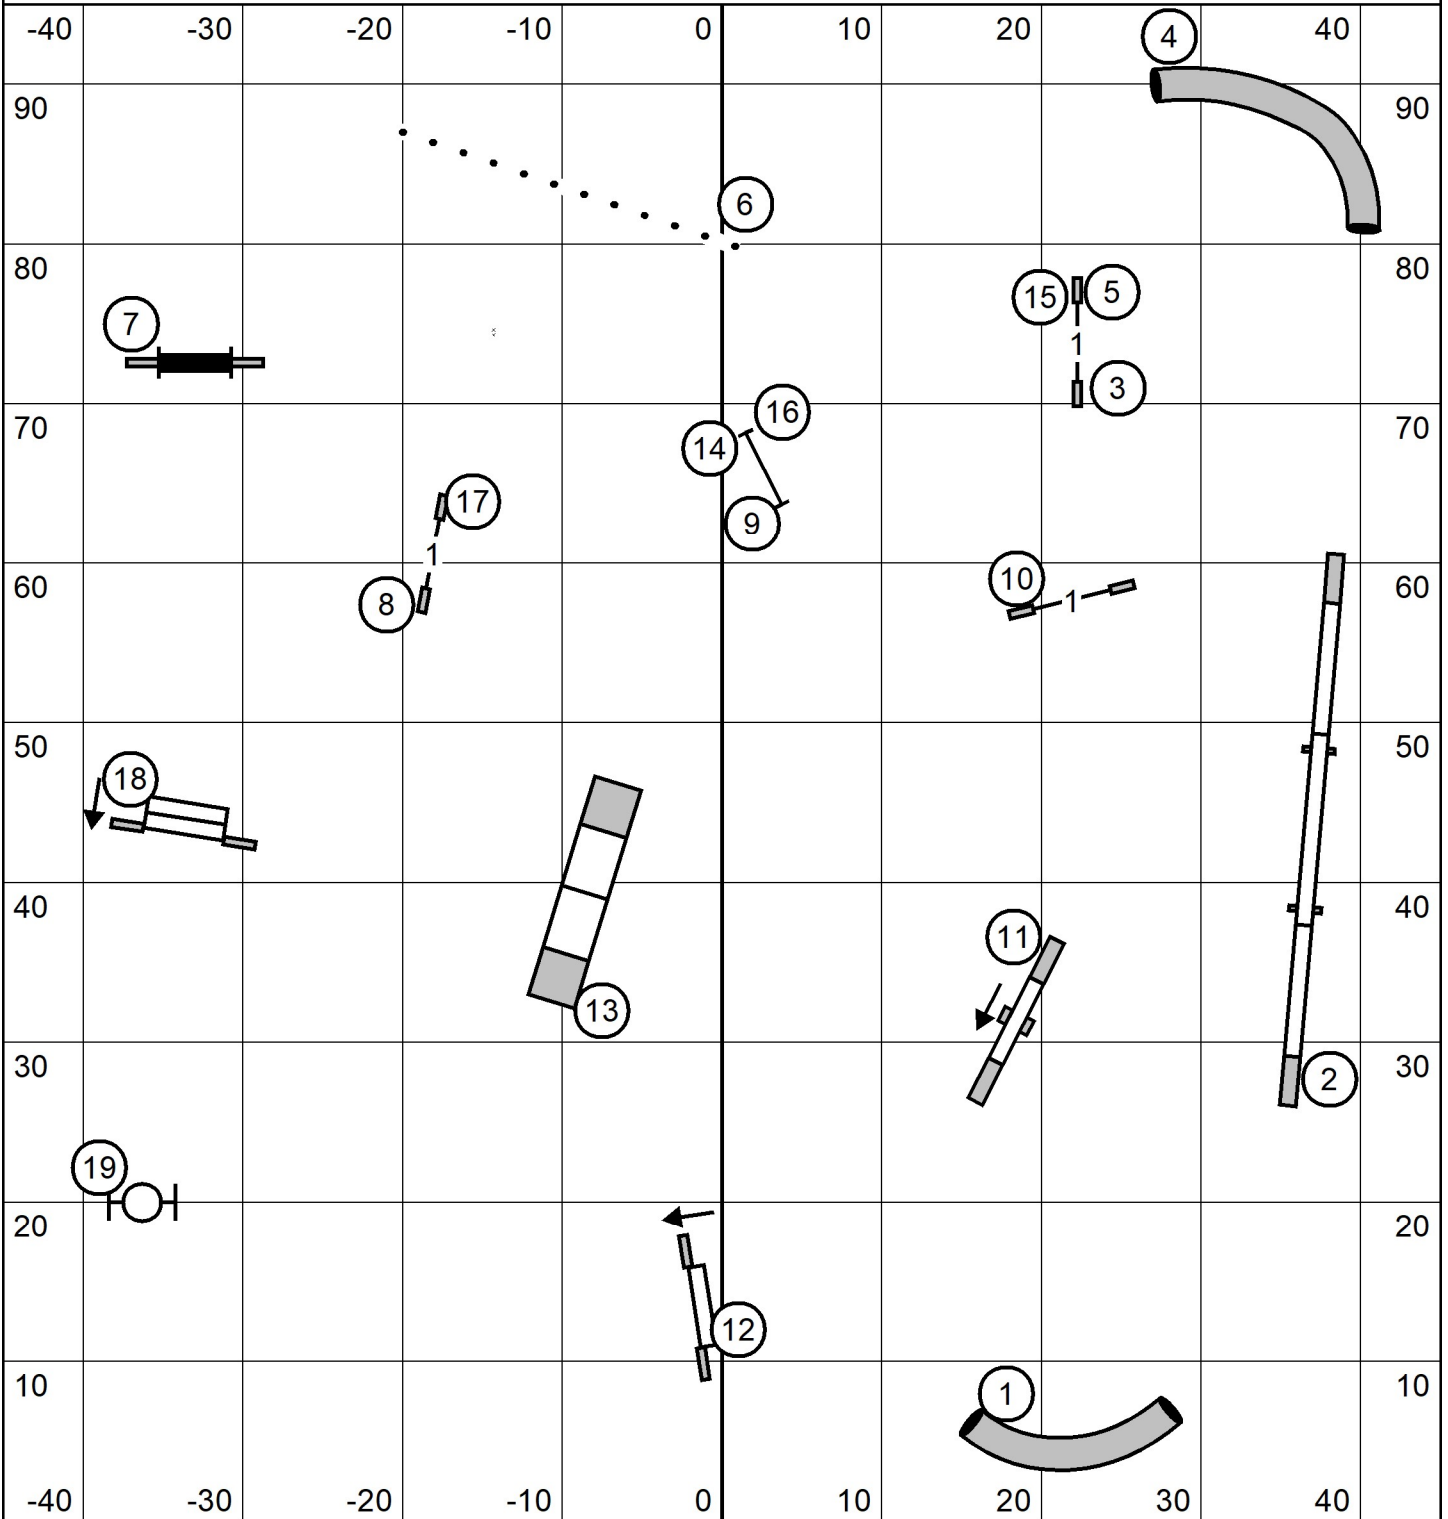

Show Me Aglitiy Club of Central Missouri  
 4/25/25 Friday EXC/MSTR JWW  
 Judge Karl Blakely

Show Me Aglitiy Club of Central Missouri  
4/25/25 Friday EXC/MSTR STD  
Judge Karl Blakely

Show Me Aglitiy Club of Central Missouri  
 4/25/25 Friday TIME TO BEAT  
 Judge Karl Blakely