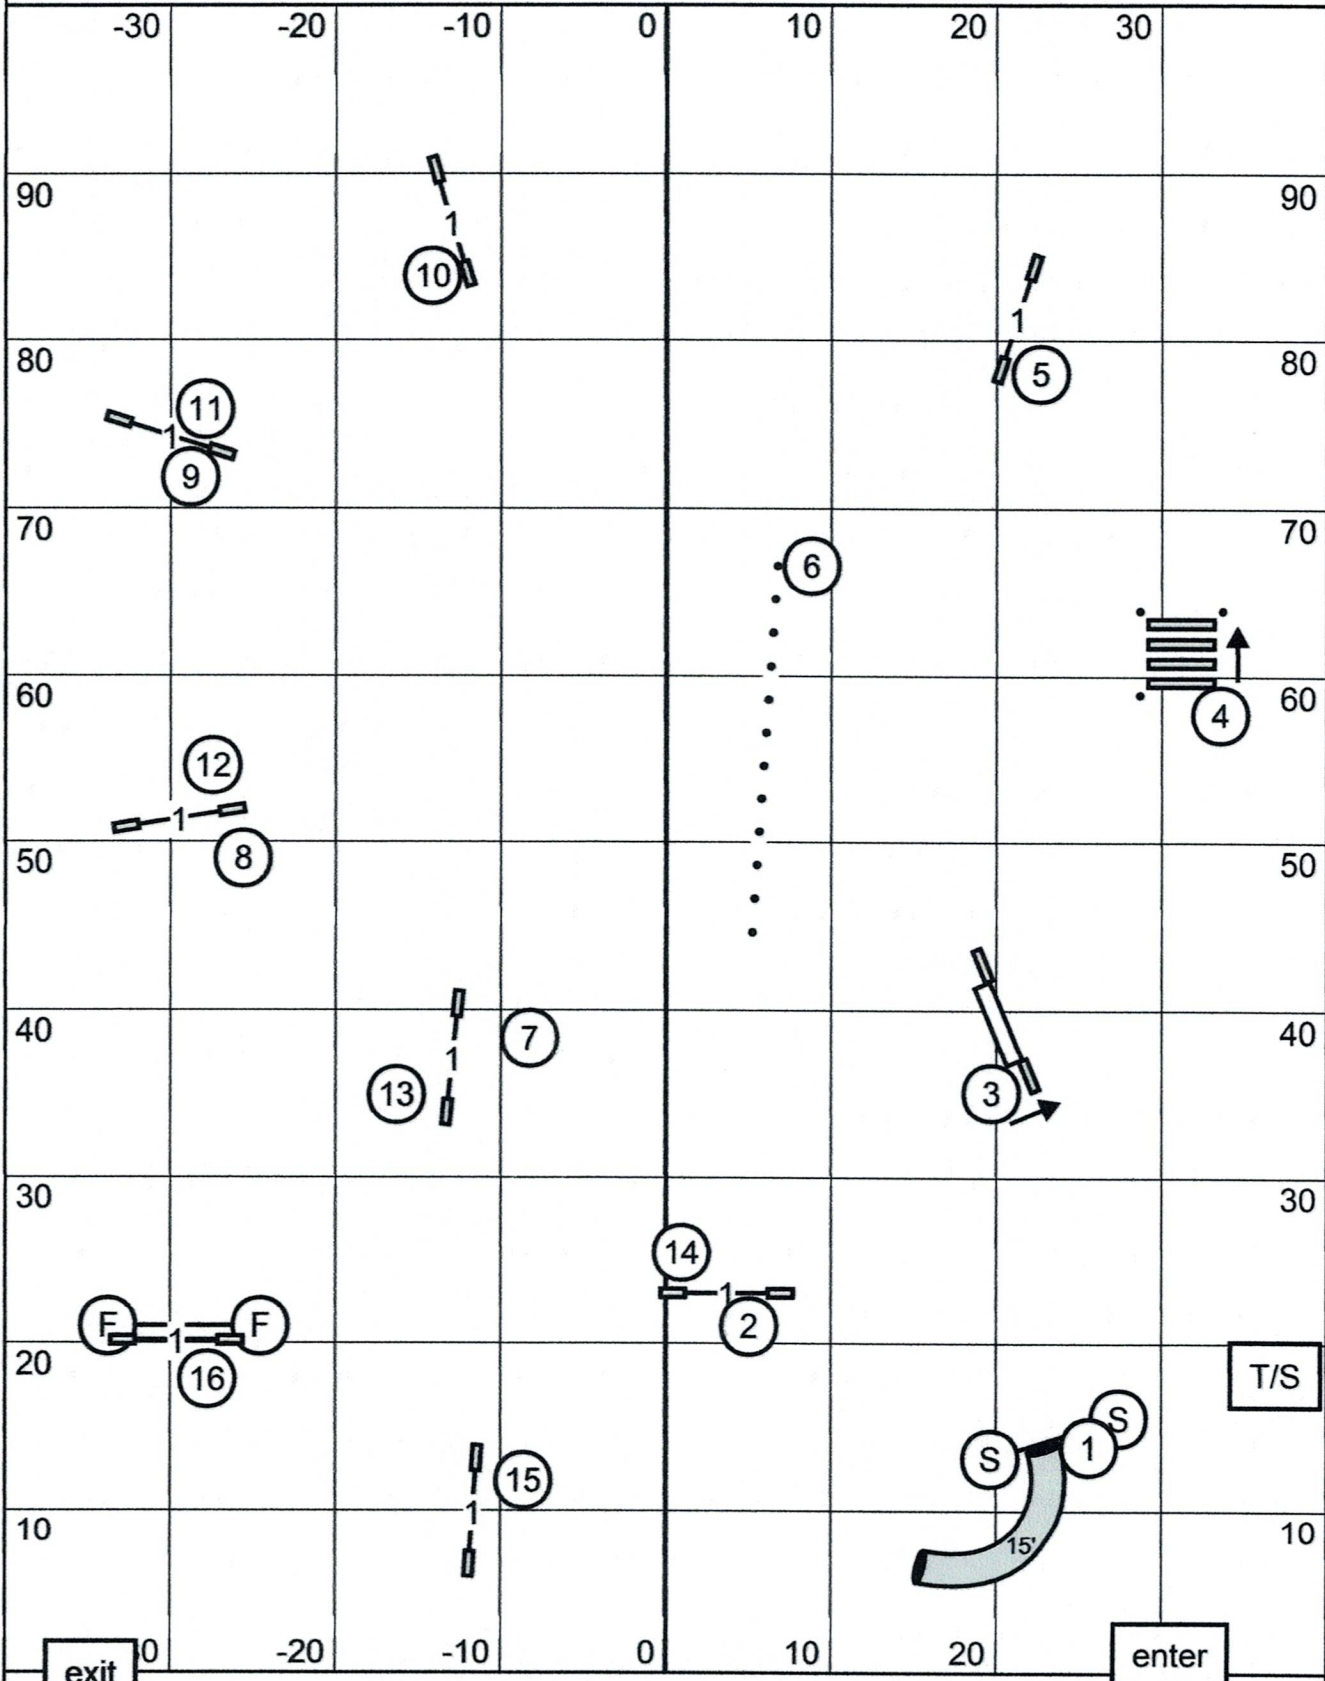

OPEN JWW

GREATER ST LOUIS AGILITY CLUB

Friday, April 11, 2025 * Dog Sports at Kim's * Caseyville, IL
Open JWW * Mary Mullen