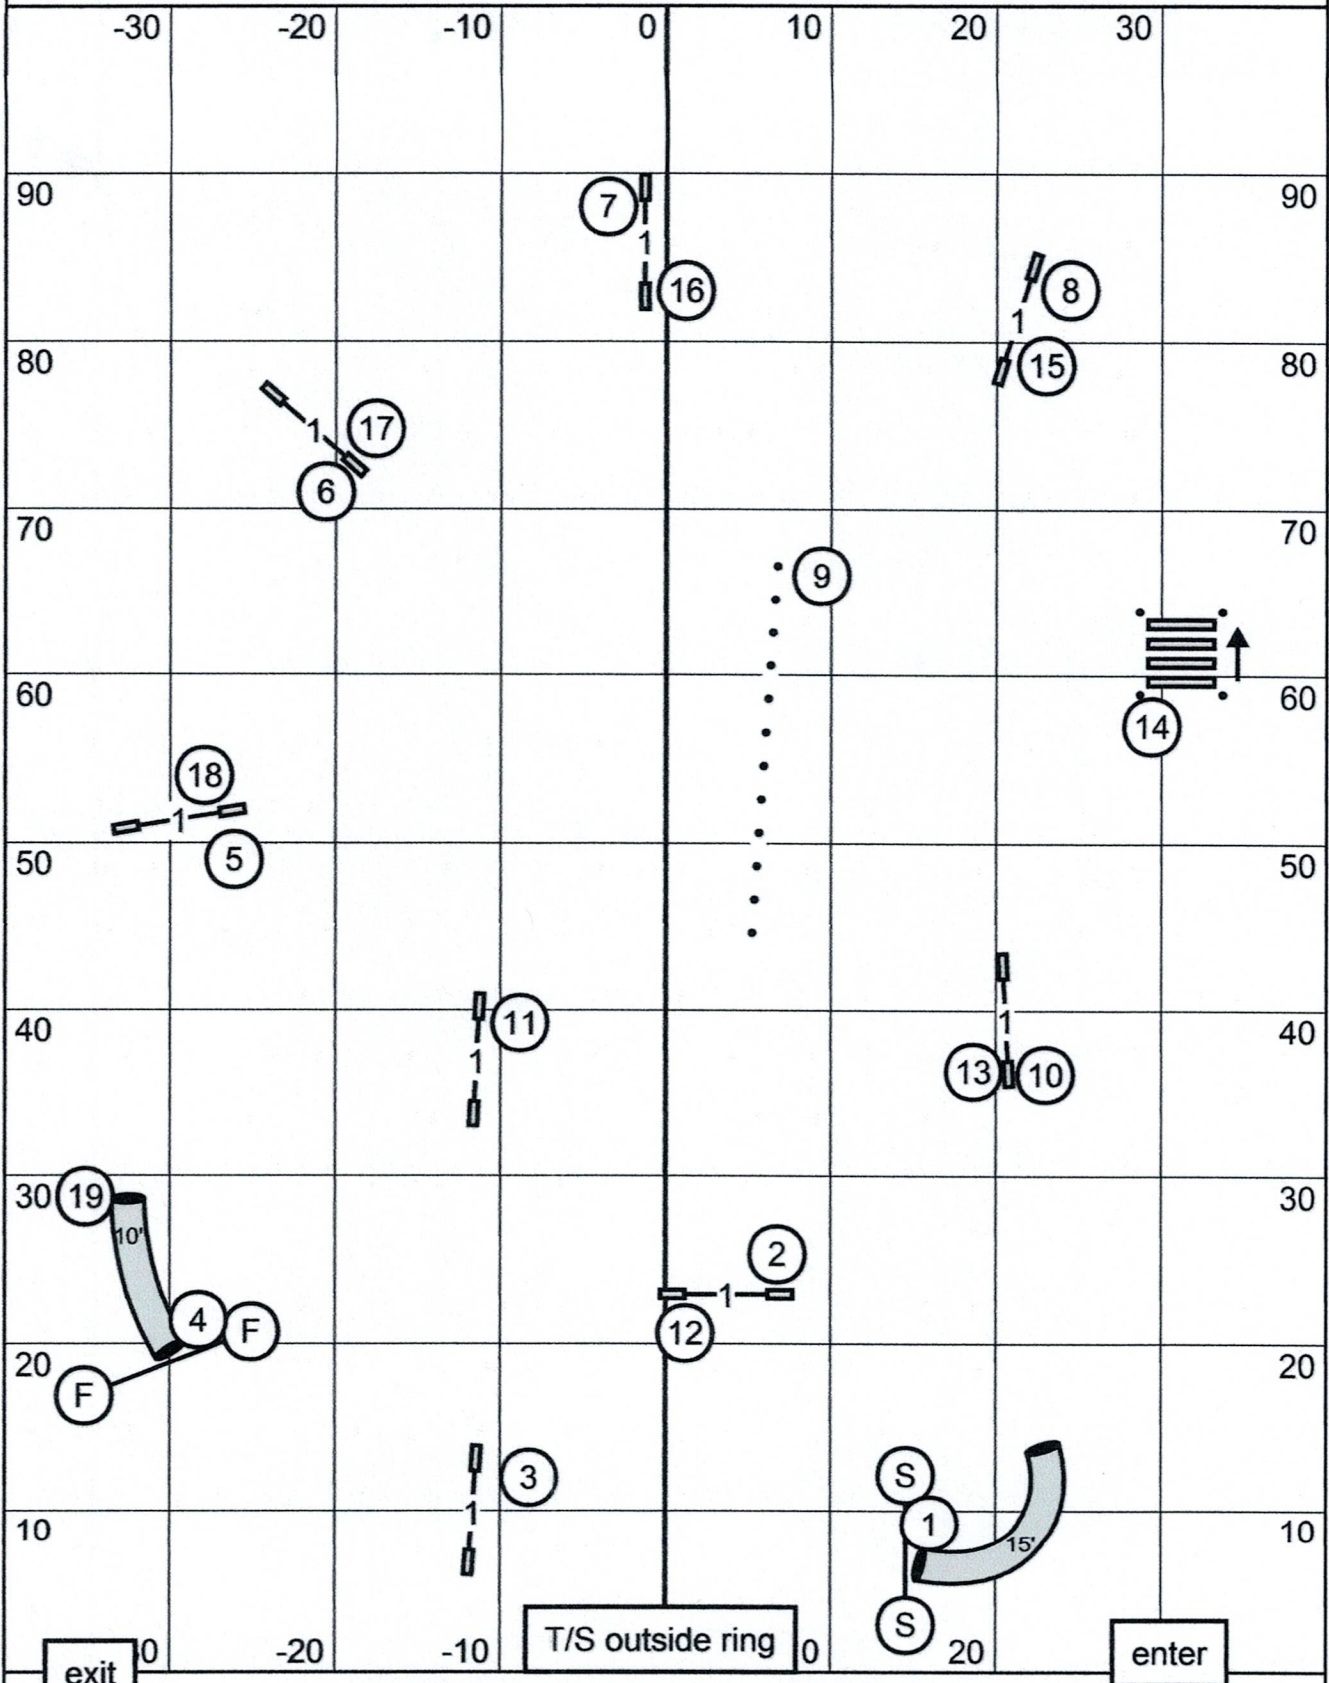

PREMIER JWW

GREATER ST LOUIS AGILITY CLUB

Friday, April 11, 2025 * Dog Sports at Kim's * Caseyville, IL
Premier JWW * Mary Mullen