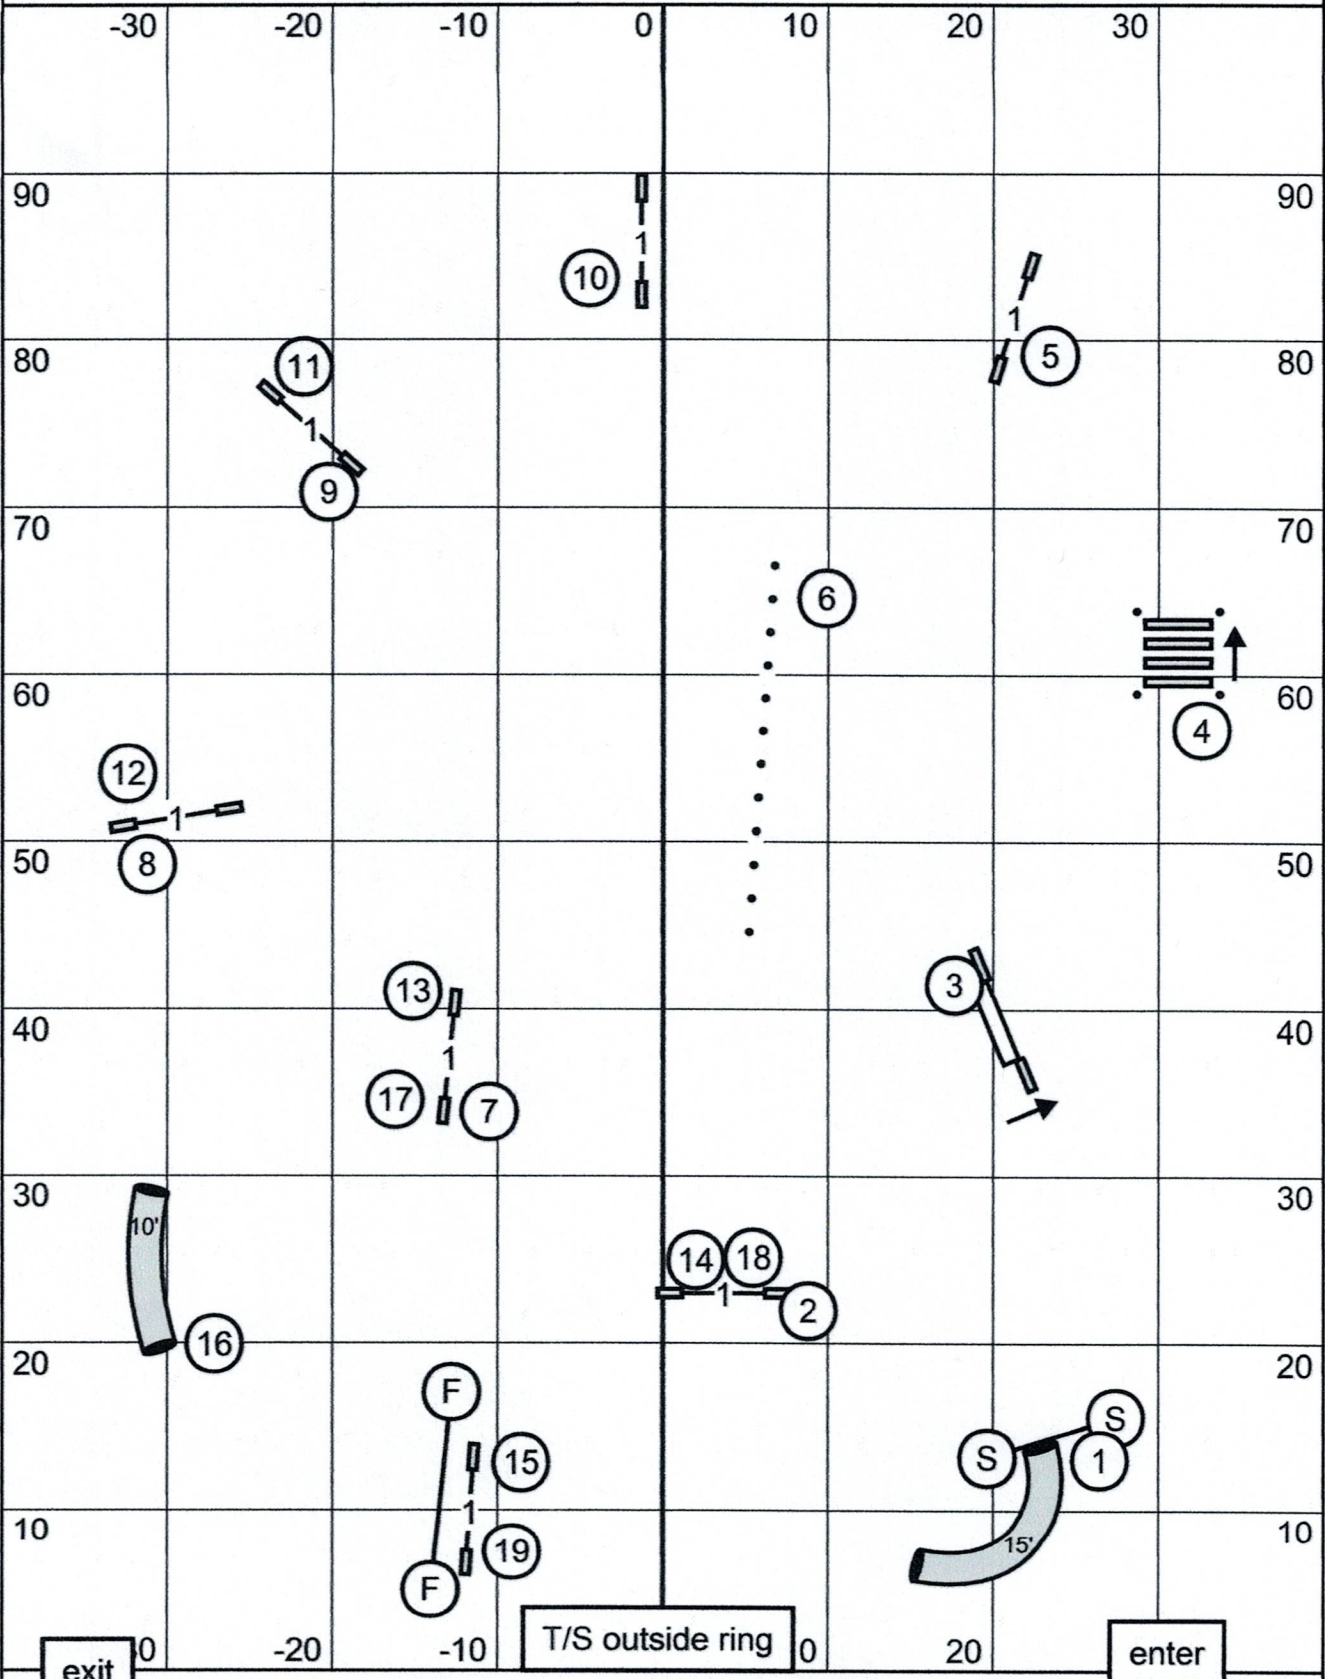

EXCELLENT/MASTER JWW

GREATER ST LOUIS AGILITY CLUB

Friday, April 11, 2025 * Dog Sports at Kim's * Caseyville, IL
Excellent/Master JWW * Mary Mullen