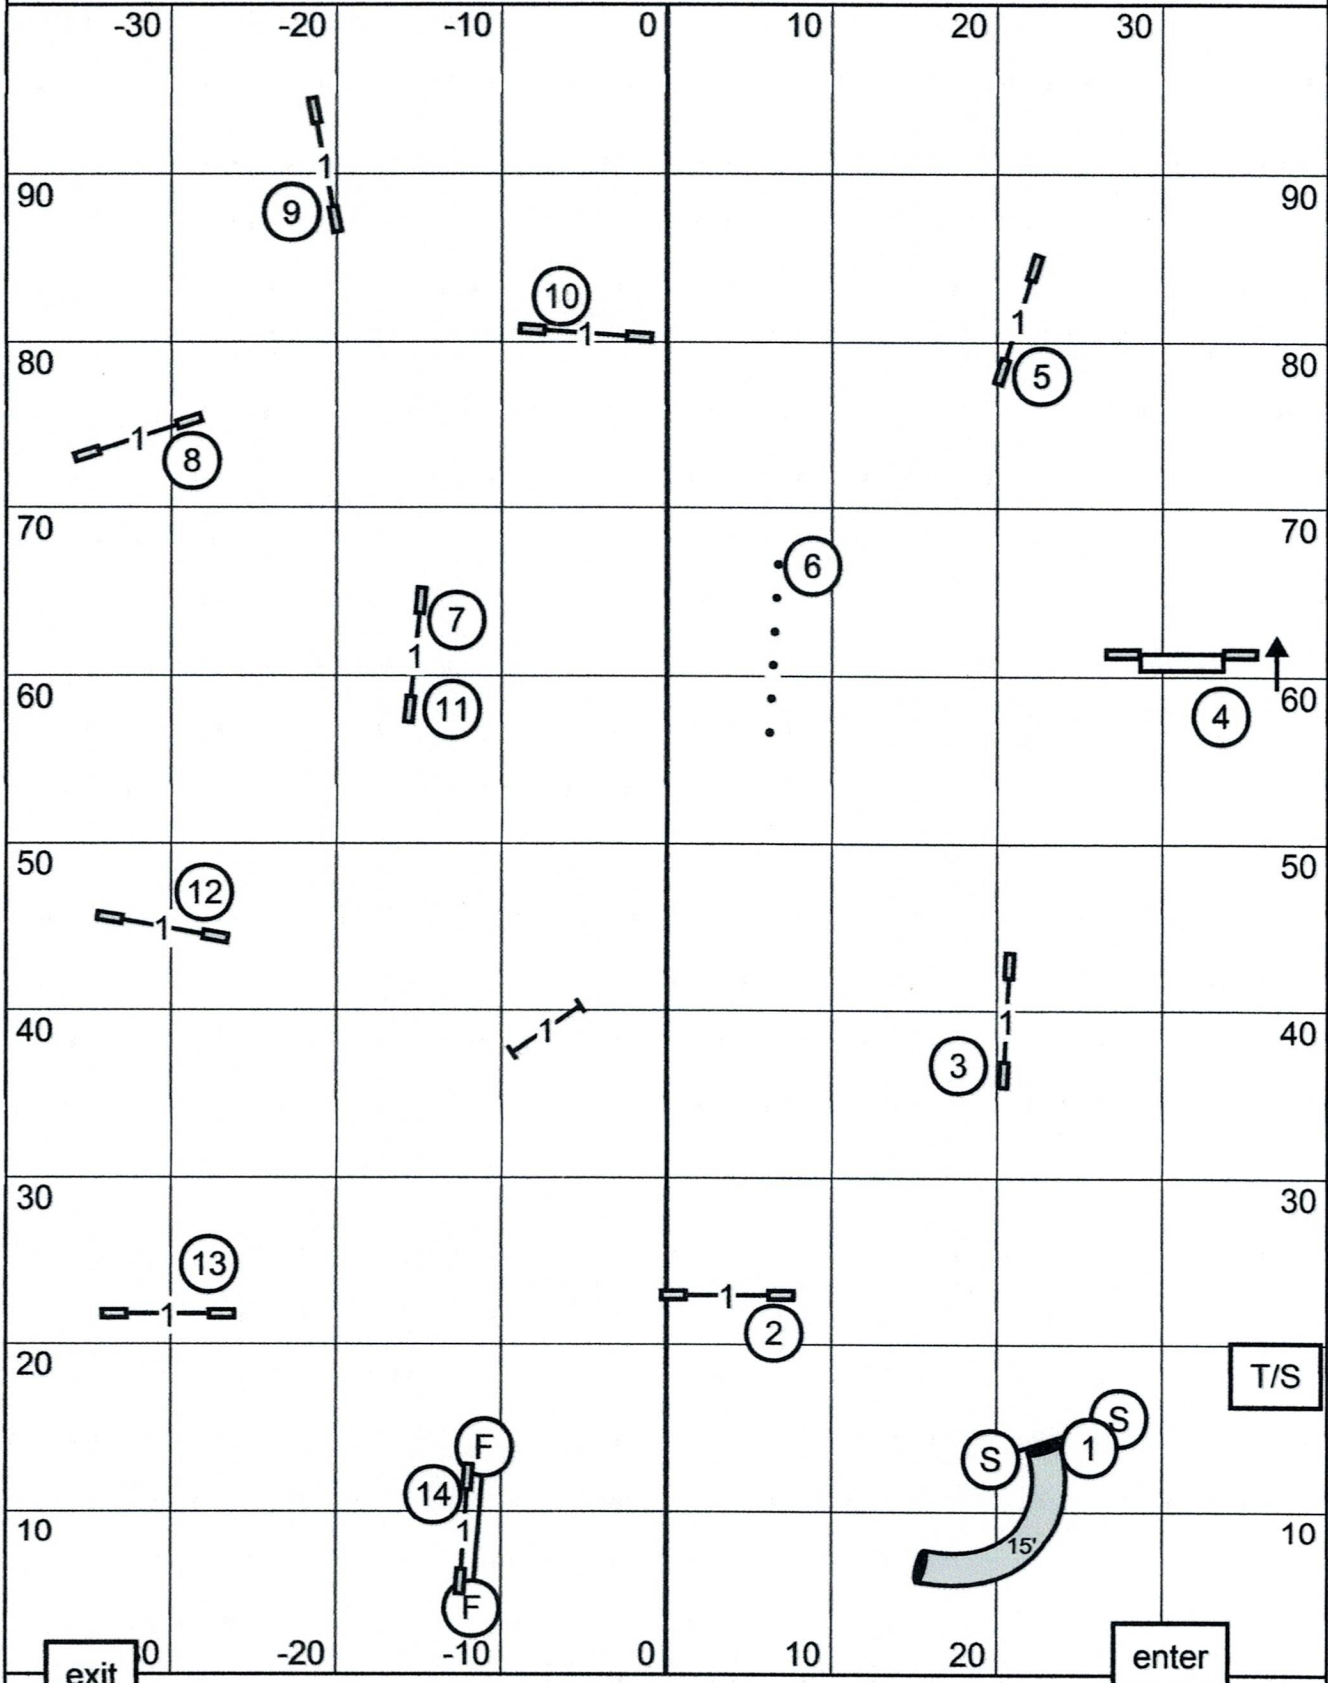

NOVICE JWW

GREATER ST LOUIS AGILITY CLUB

Friday, April 11, 2025 * Dog Sports at Kim's * Caseyville, IL
Novice JWW * Mary Mullen