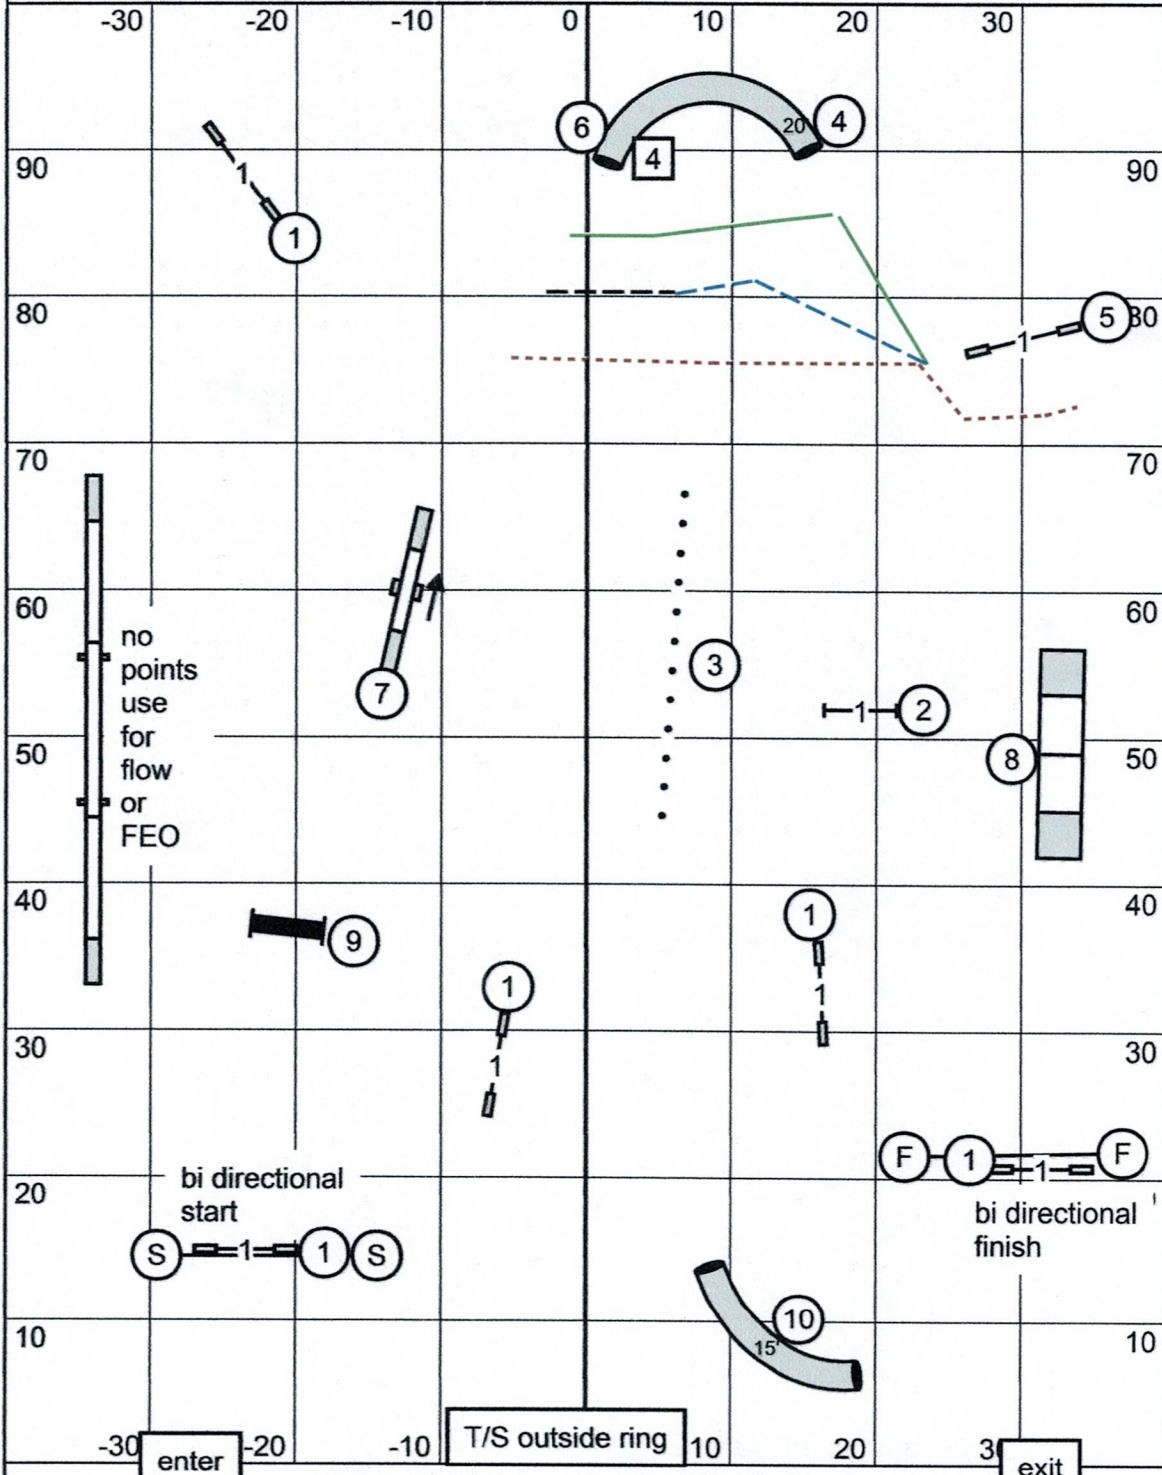

Excellent/Master bonus (6 4 5) or (6 5 4) success = 35 points
25 additional points needed

Open bonus (6 5) or (5 4) success = 31 points
24 additional points needed

Novice bonus (6 5) or (5 4) success = 31 points
19 additional points needed

FAST

GREATER ST LOUIS AGILITY CLUB

Friday, April 11, 2025 * Dog Sports at Kim's * Caseyville, IL
All Levels FAST * Mary Mullen