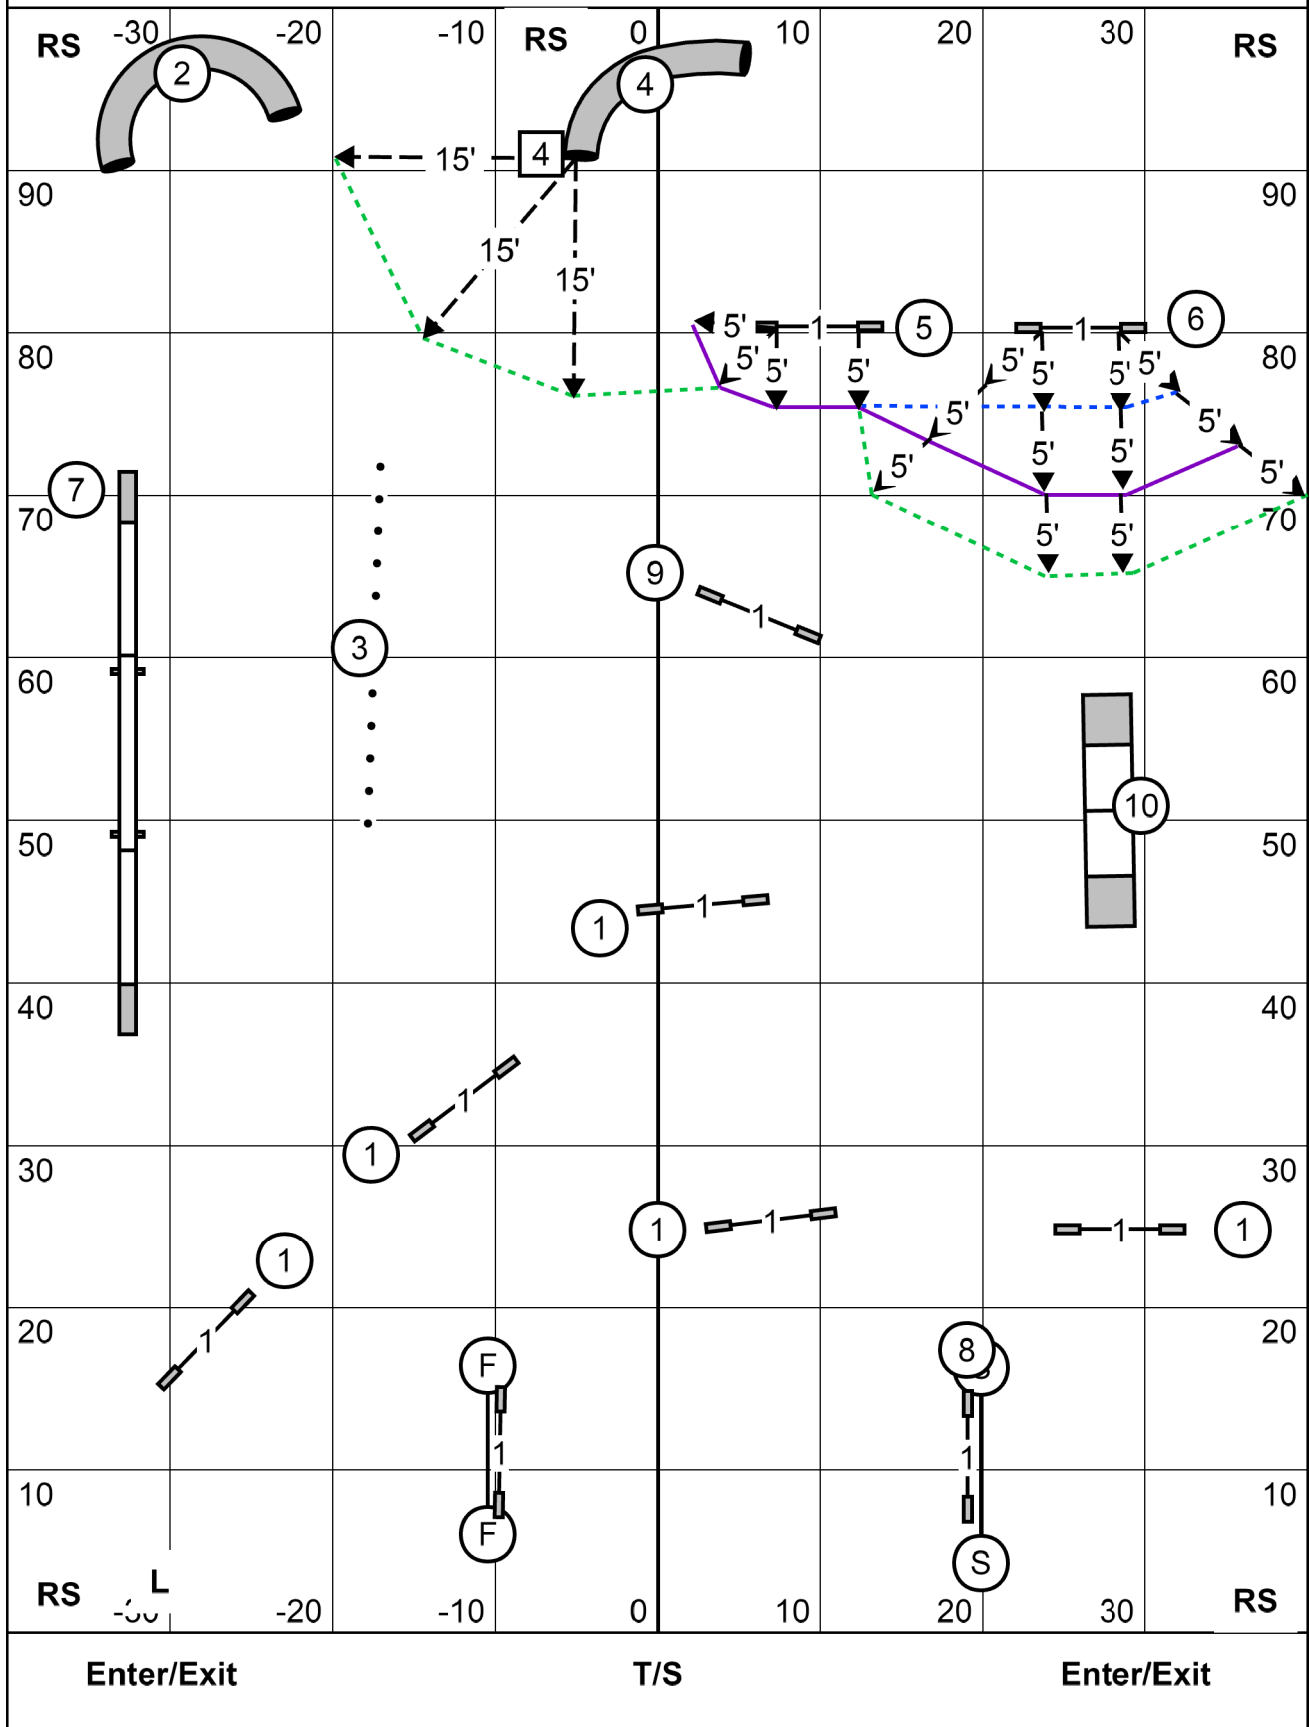

English Springer Spaniel Field Trial Association
FAST (all levels), March 22, 2025
 Judge Dawn Glaser-Falk

Send Bonus
 Ex/Master sq4-5-6 or 6-5-sq4
 Open/Novice 6-5 or 5-6
 In Flow

English Springer Spaniel Field Trial Association
Ex/Master JWW, March 22, 2025
 Judge Dawn Glaser-Falk

T/S

Enter/Exit

English Springer Spaniel Field Trial Association
Open Std, March 22, 2025
 Judge Dawn Glaser-Falk

Enter/Exit

T/S

Enter/Exit

English Springer Spaniel Field Trial Association
Premier Std, March 22, 2025
 Judge Dawn Glaser-Falk