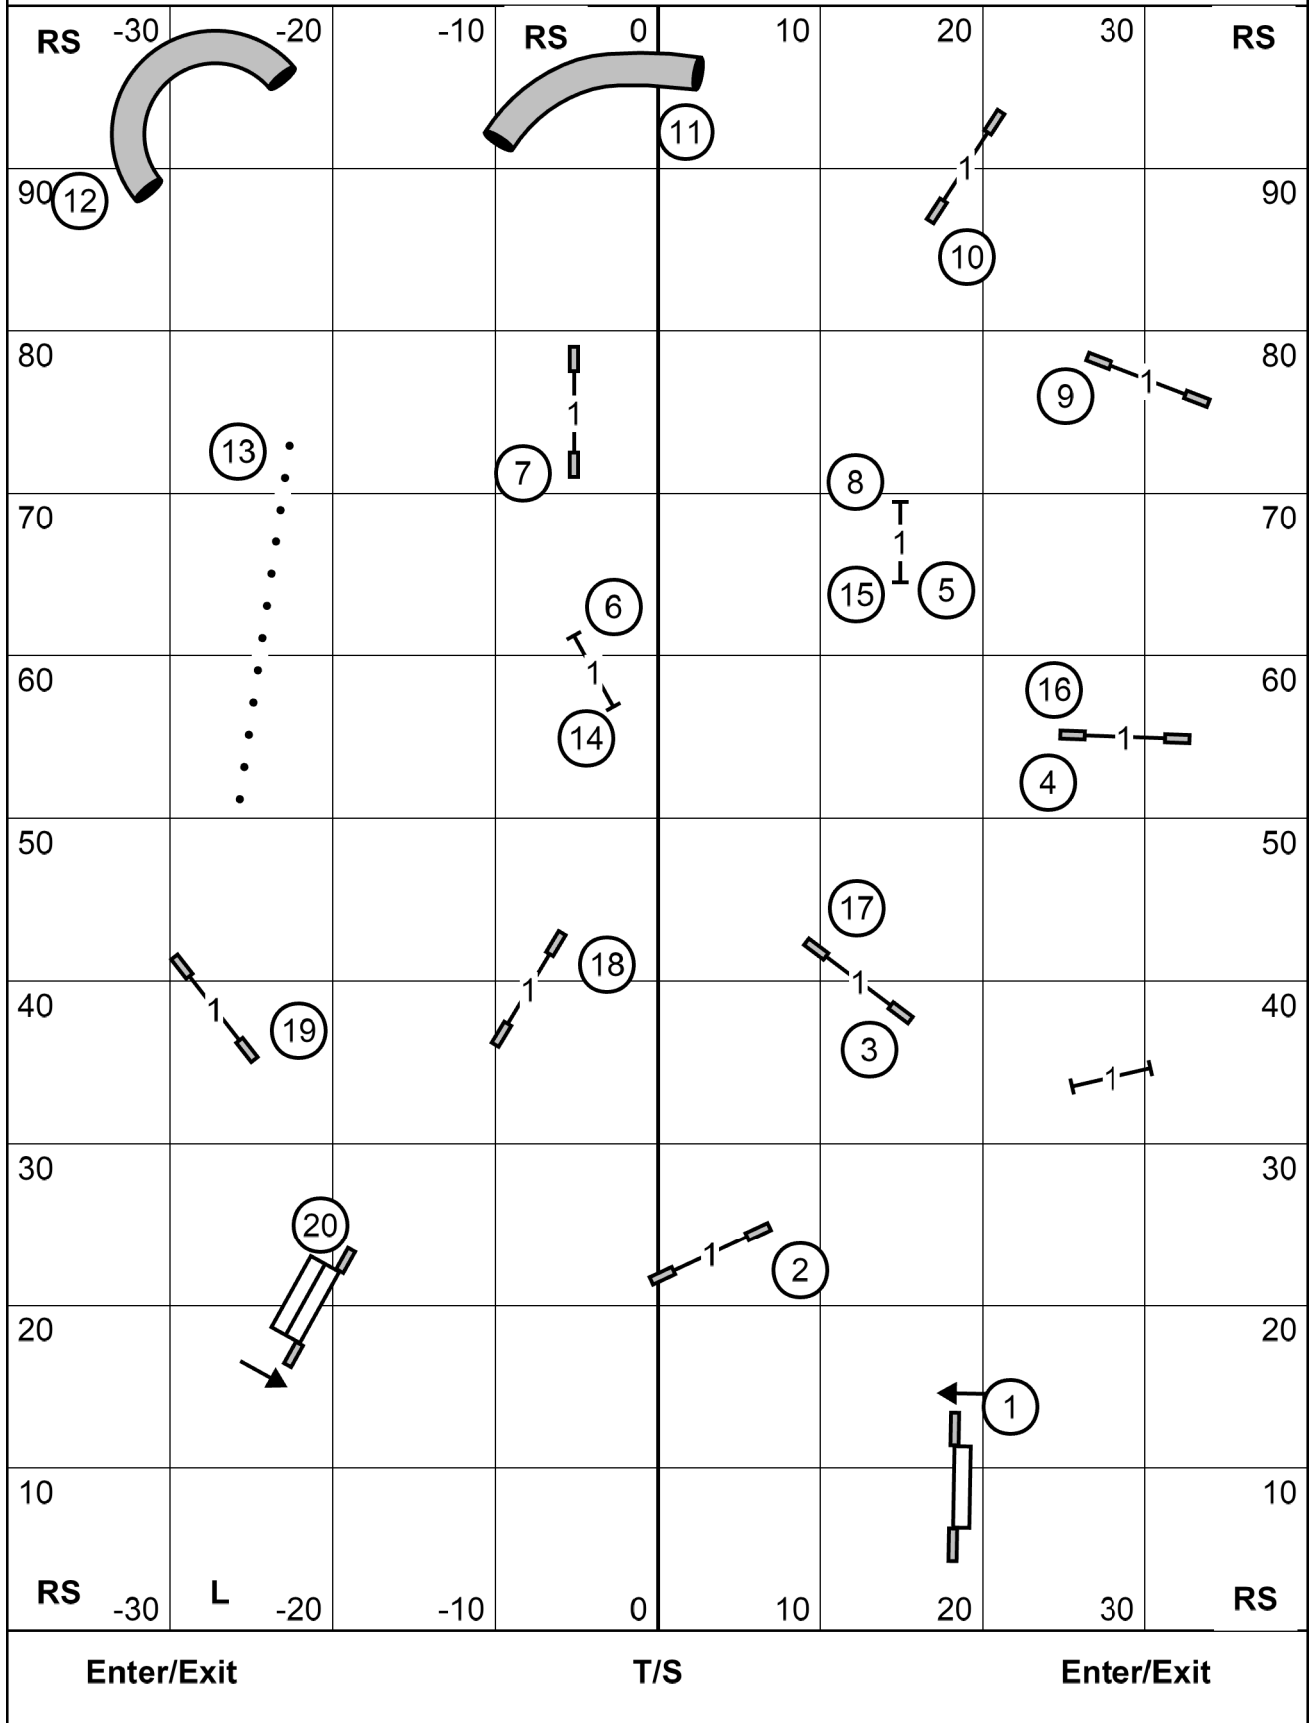

English Springer Spaniel Field Trial Association
FAST (all levels), March 22, 2025
 Judge Dawn Glaser-Falk

Send Bonus
 Ex/Master sq4-5-6 or 6-5-sq4
 Open/Novice 6-5 or 5-6
 In Flow

English Springer Spaniel Field Trial Association
Ex/Master JWW, March 22, 2025
 Judge Dawn Glaser-Falk

English Springer Spaniel Field Trial Association
Novice Std, March 22, 2025
 Judge Dawn Glaser-Falk

English Springer Spaniel Field Trial Association
Open JWW, March 22, 2025
 Judge Dawn Glaser-Falk

Enter/Exit

T/S

Enter/Exit

English Springer Spaniel Field Trial Association
Open Std, March 22, 2025
 Judge Dawn Glaser-Falk

Enter/Exit

T/S

Enter/Exit

English Springer Spaniel Field Trial Association
Premier Std, March 22, 2025
 Judge Dawn Glaser-Falk