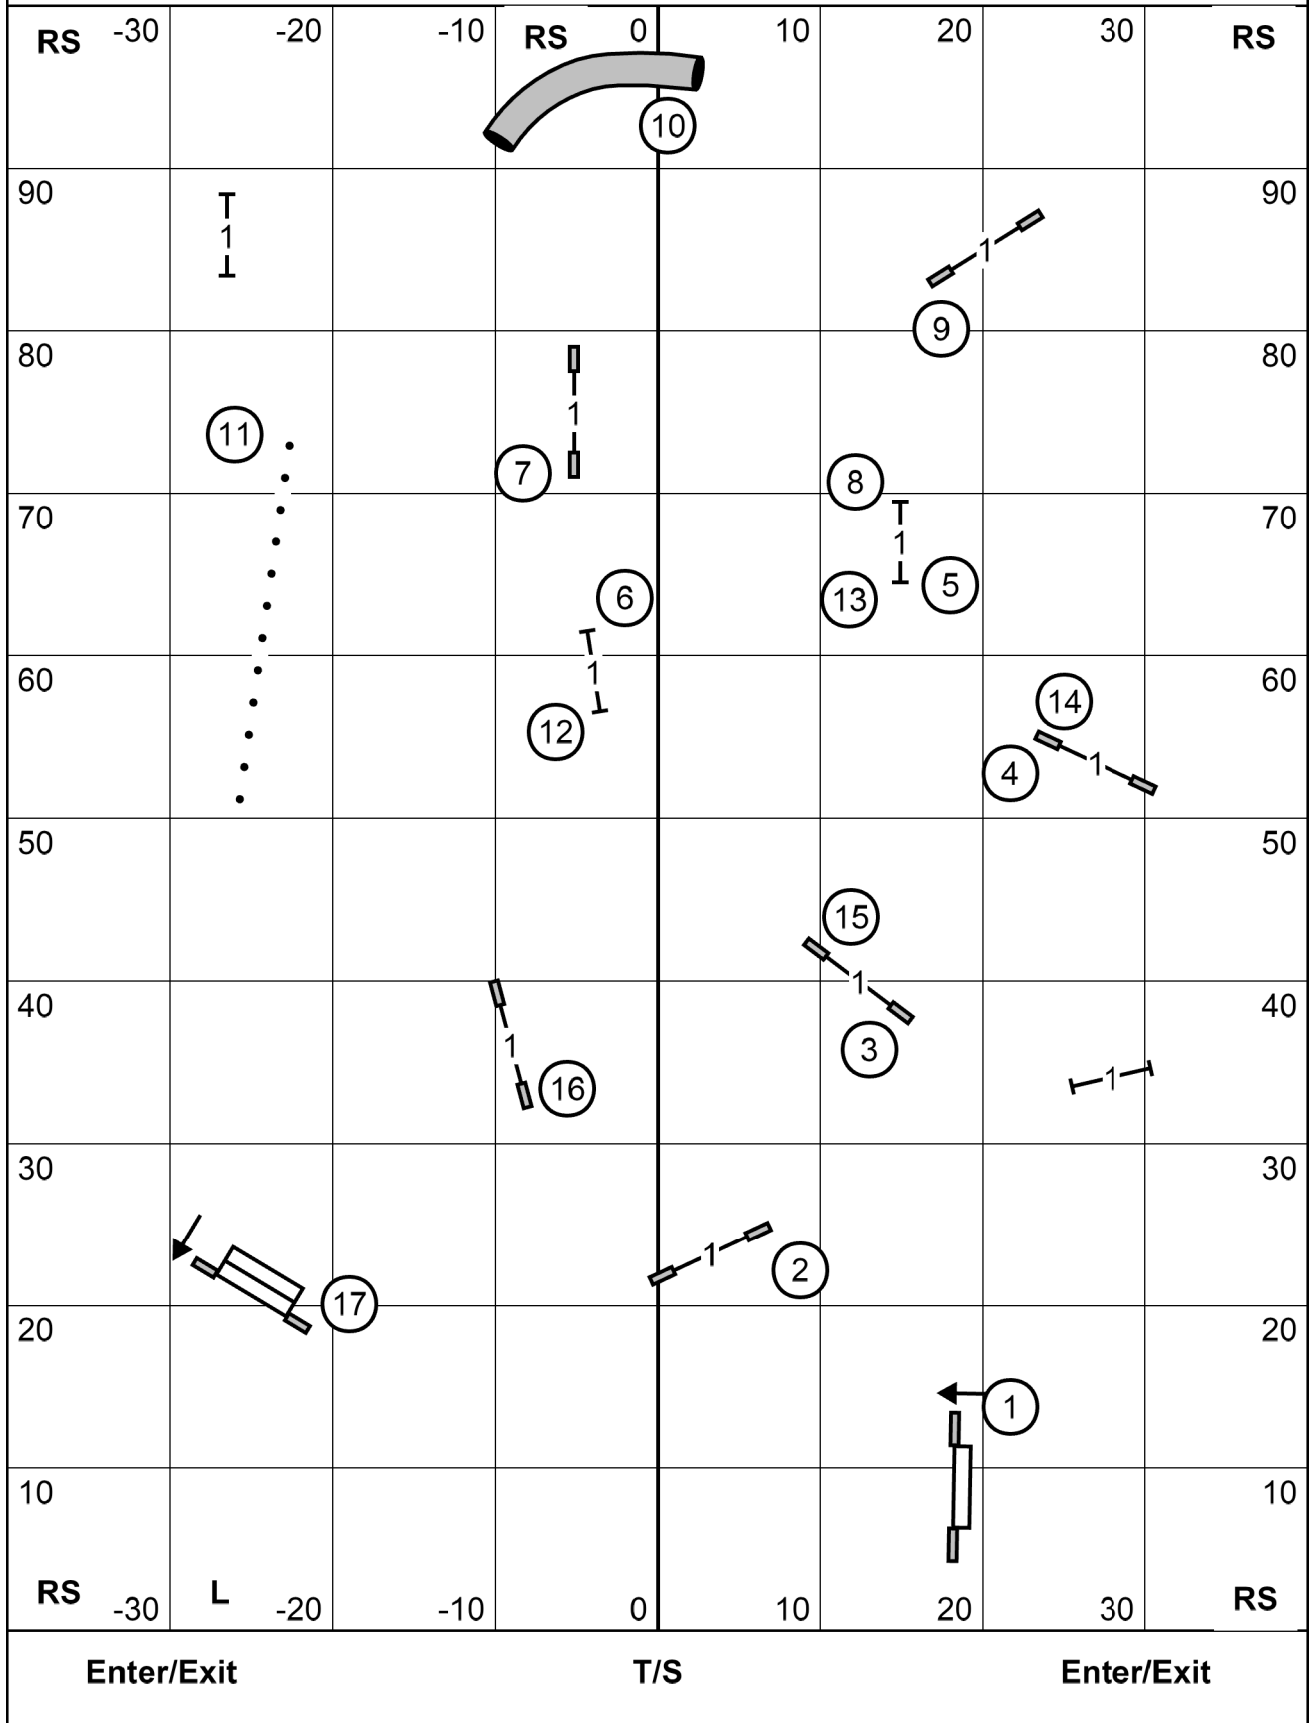

English Springer Spaniel Field Trial Association
Open JWW, March 22, 2025
Judge Dawn Glaser-Falk

Enter/Exit

T/S

Enter/Exit