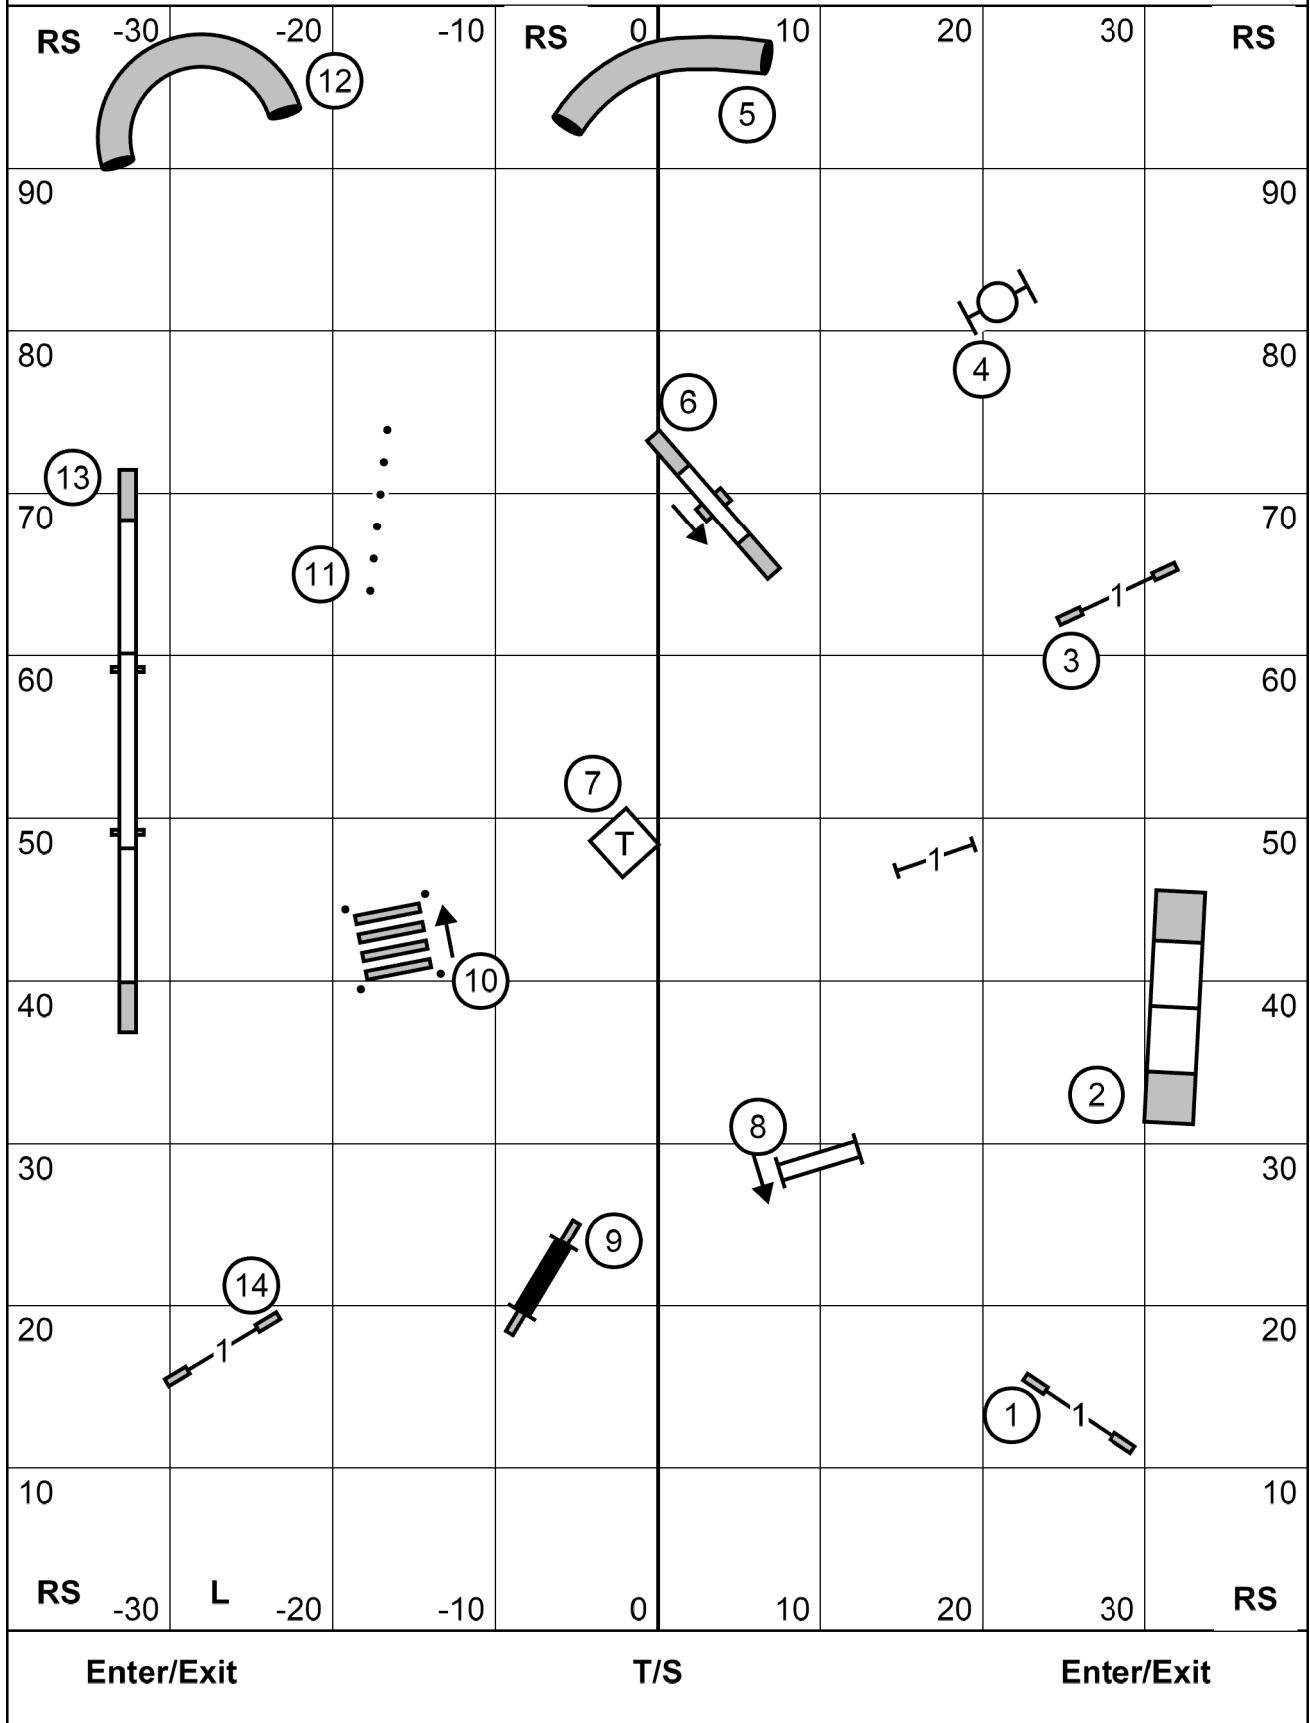

English Springer Spaniel Field Trial Association
Novice Std, March 22, 2025
Judge Dawn Glaser-Falk