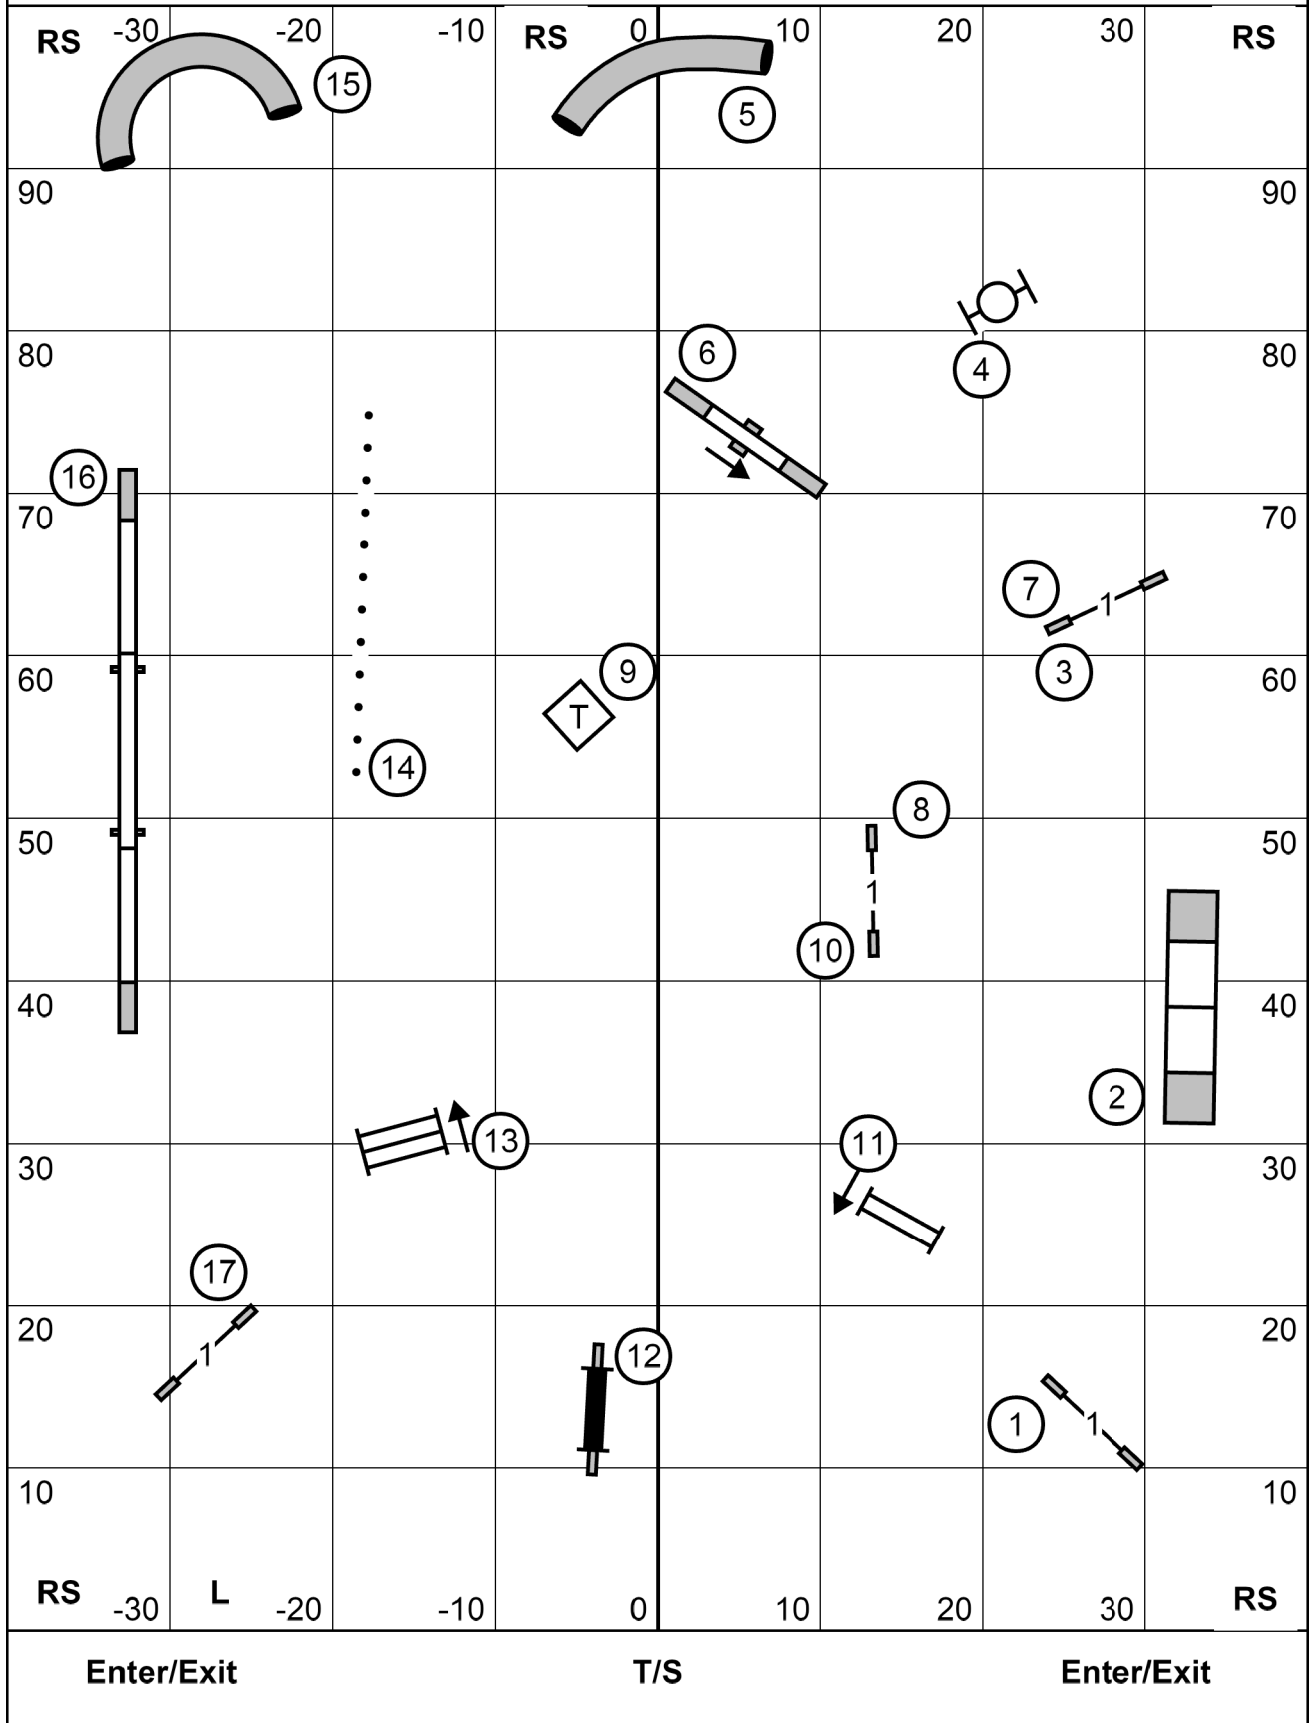

T/S

Enter/Exit

English Springer Spaniel Field Trial Association
Open Std, March 22, 2025
 Judge Dawn Glaser-Falk

Enter/Exit

T/S

Enter/Exit

English Springer Spaniel Field Trial Association
Premier Std, March 22, 2025
 Judge Dawn Glaser-Falk