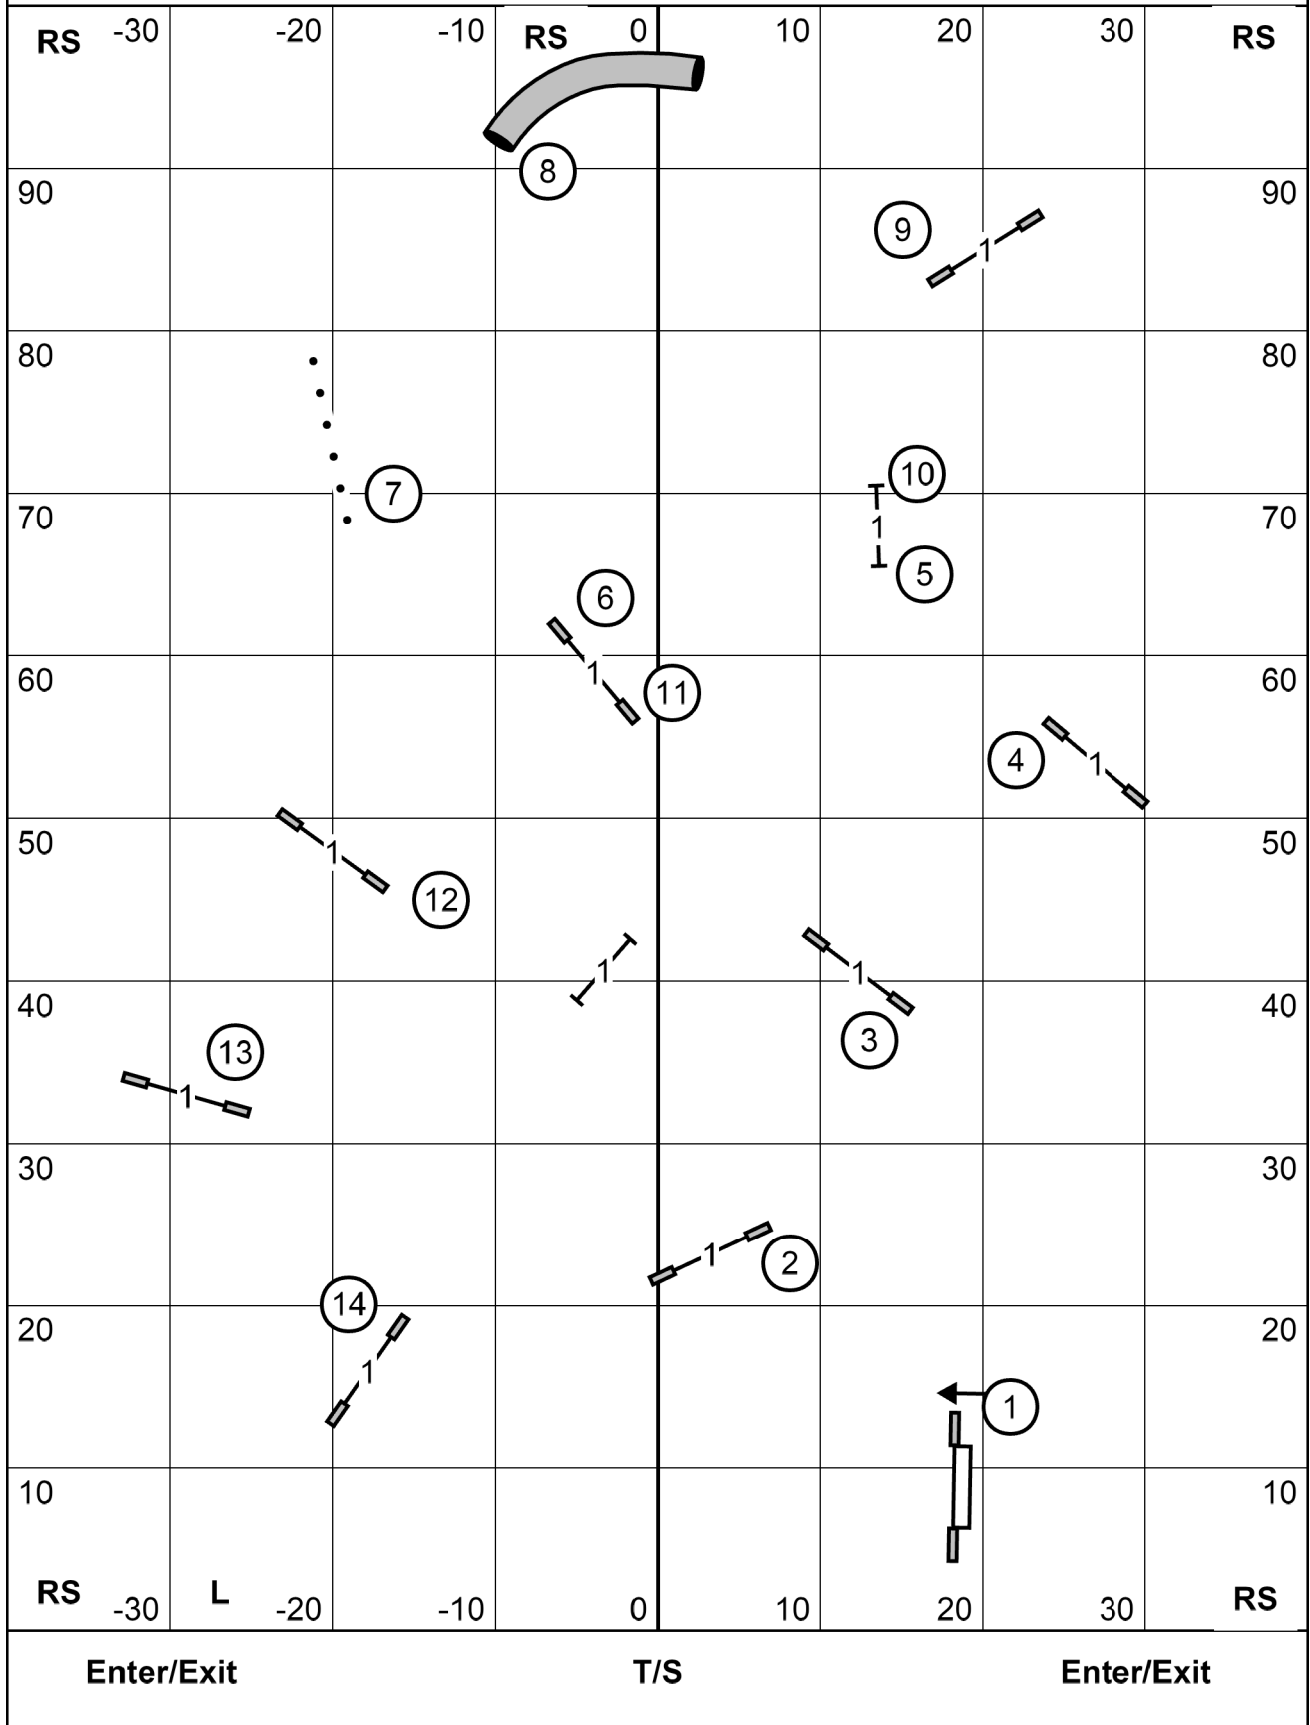

English Springer Spaniel Field Trial Association
Novice JWW, March 22, 2025
Judge Dawn Glaser-Falk