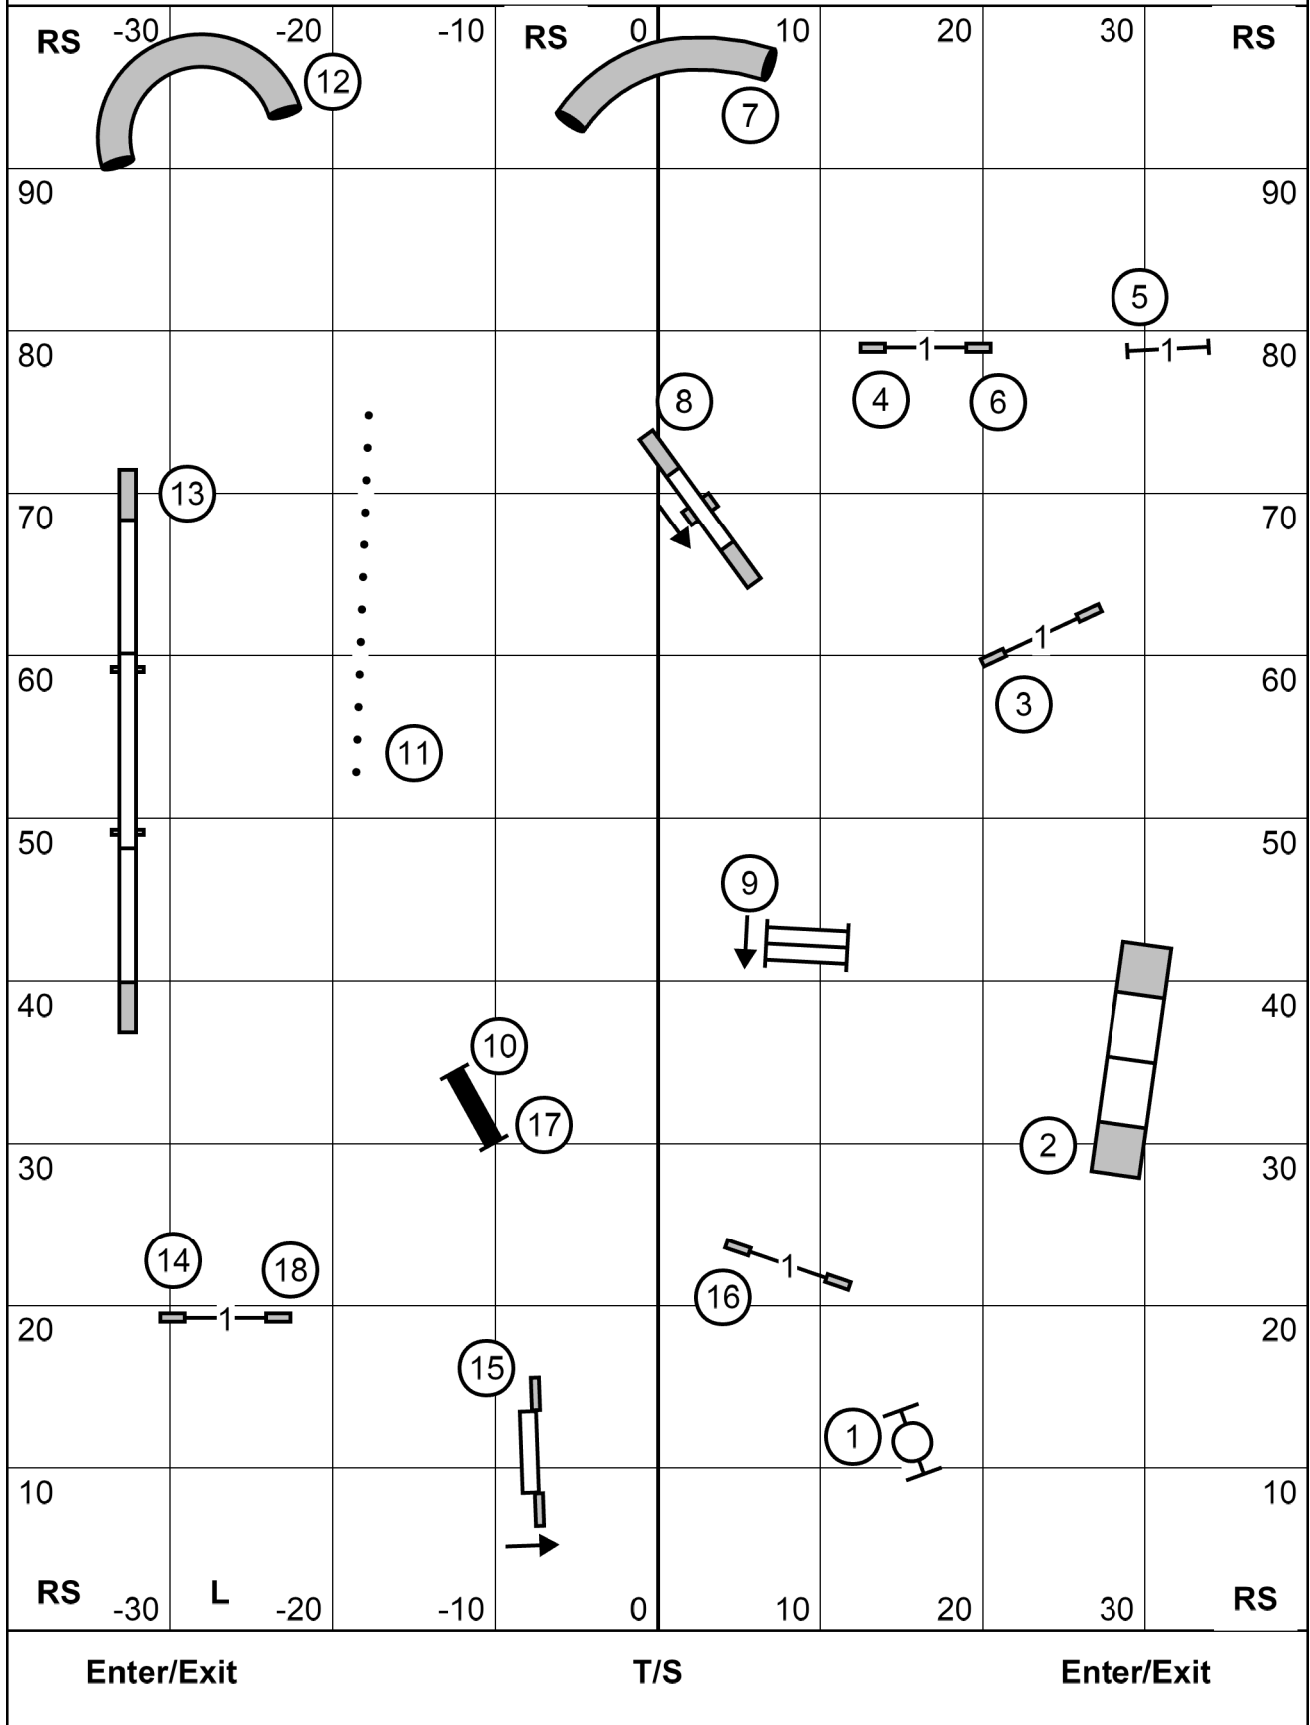

English Springer Spaniel Field Trial Association
Ex/Master Std, March 22, 2025
Judge Dawn Glaser-Falk