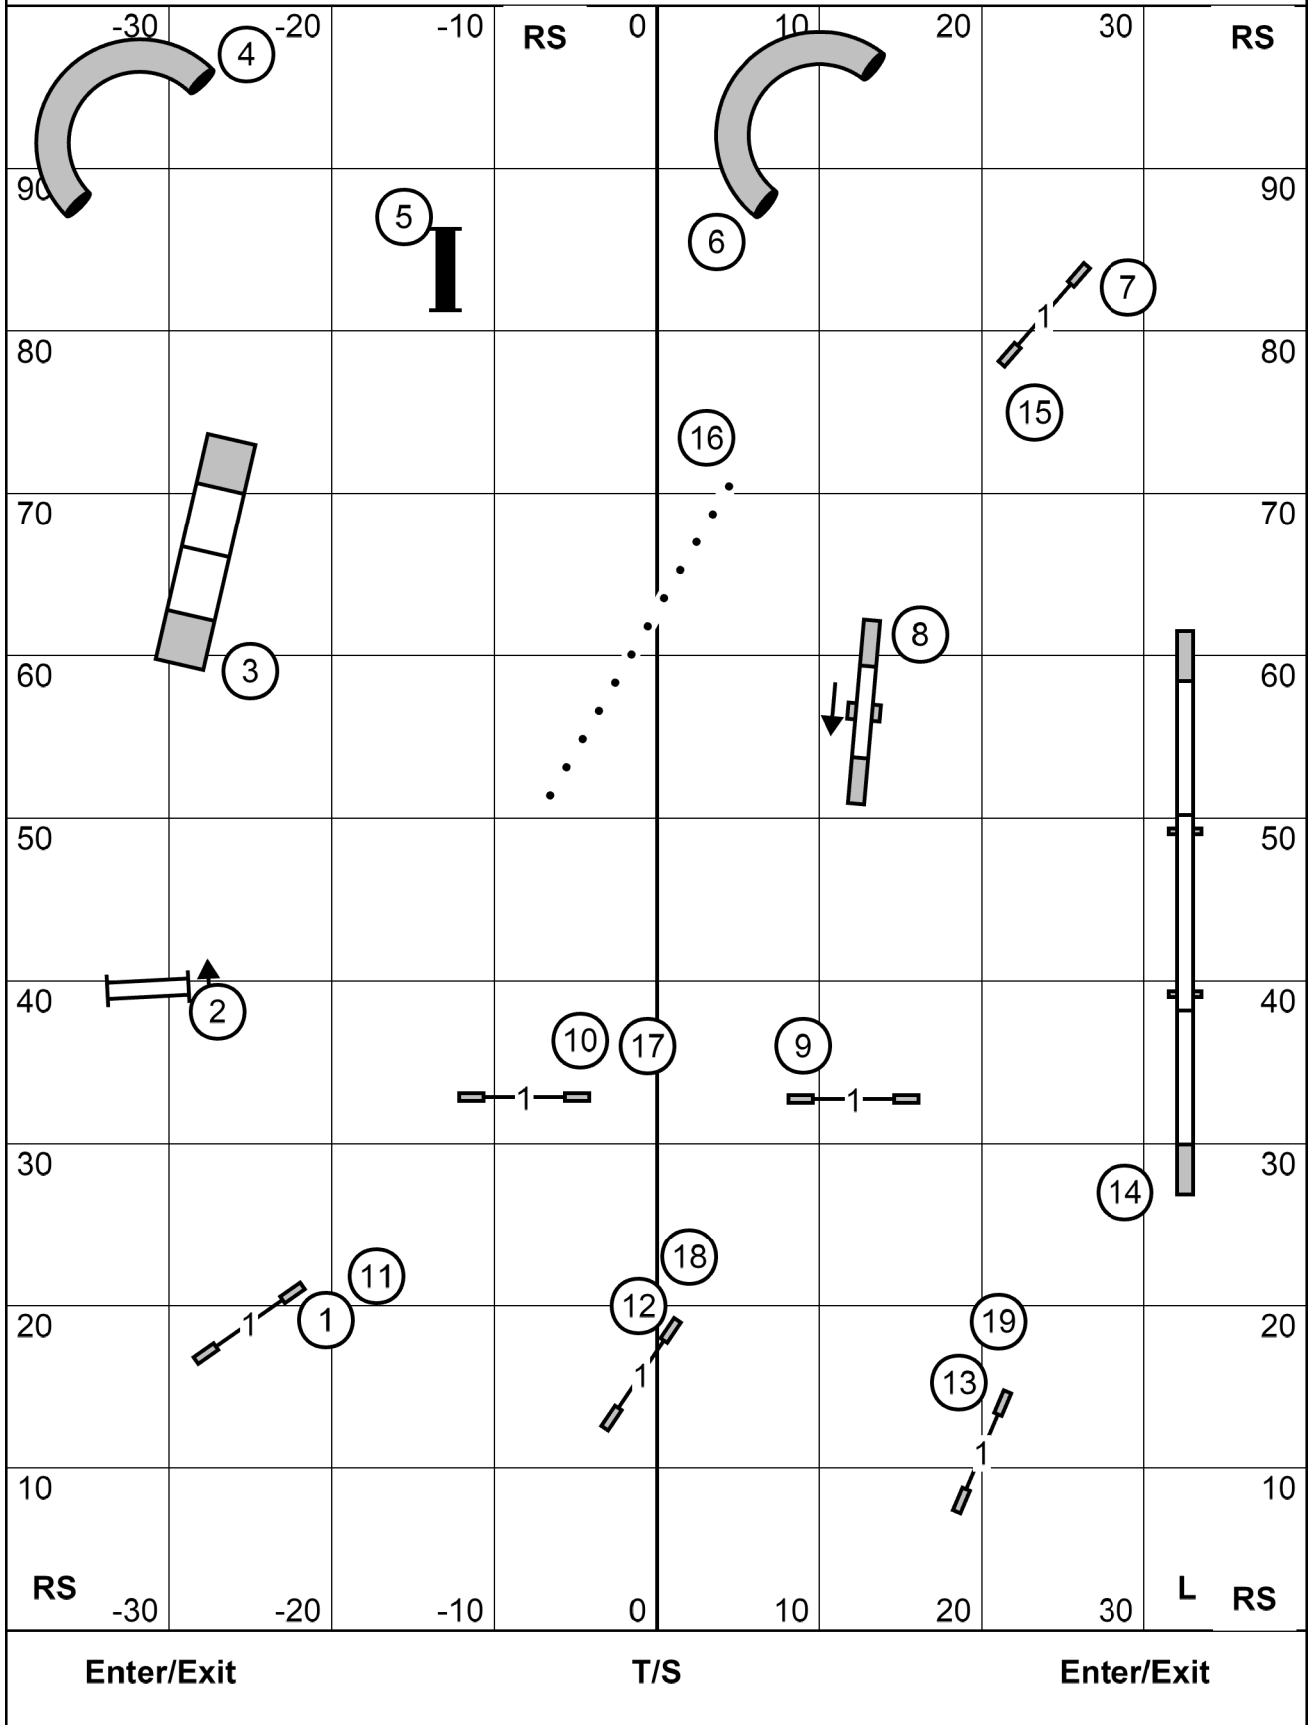

English Springer Spaniel Field Trial Association
FAST (all levels), March 21, 2025
 Judge Dawn Glaser-Falk

Send Bonus
 Ex/Master 6-5-4
 Open 6-5
 Novice 3-7 or 7-3

Enter/Exit

T/S

Enter/Exit

English Springer Spaniel Field Trial Association
Premier Std, March 21, 2025
 Judge Dawn Glaser-Falk

Enter/Exit

T/S

Enter/Exit

English Springer Spaniel Field Trial Association
Open Std, March 21, 2025
 Judge Dawn Glaser-Falk