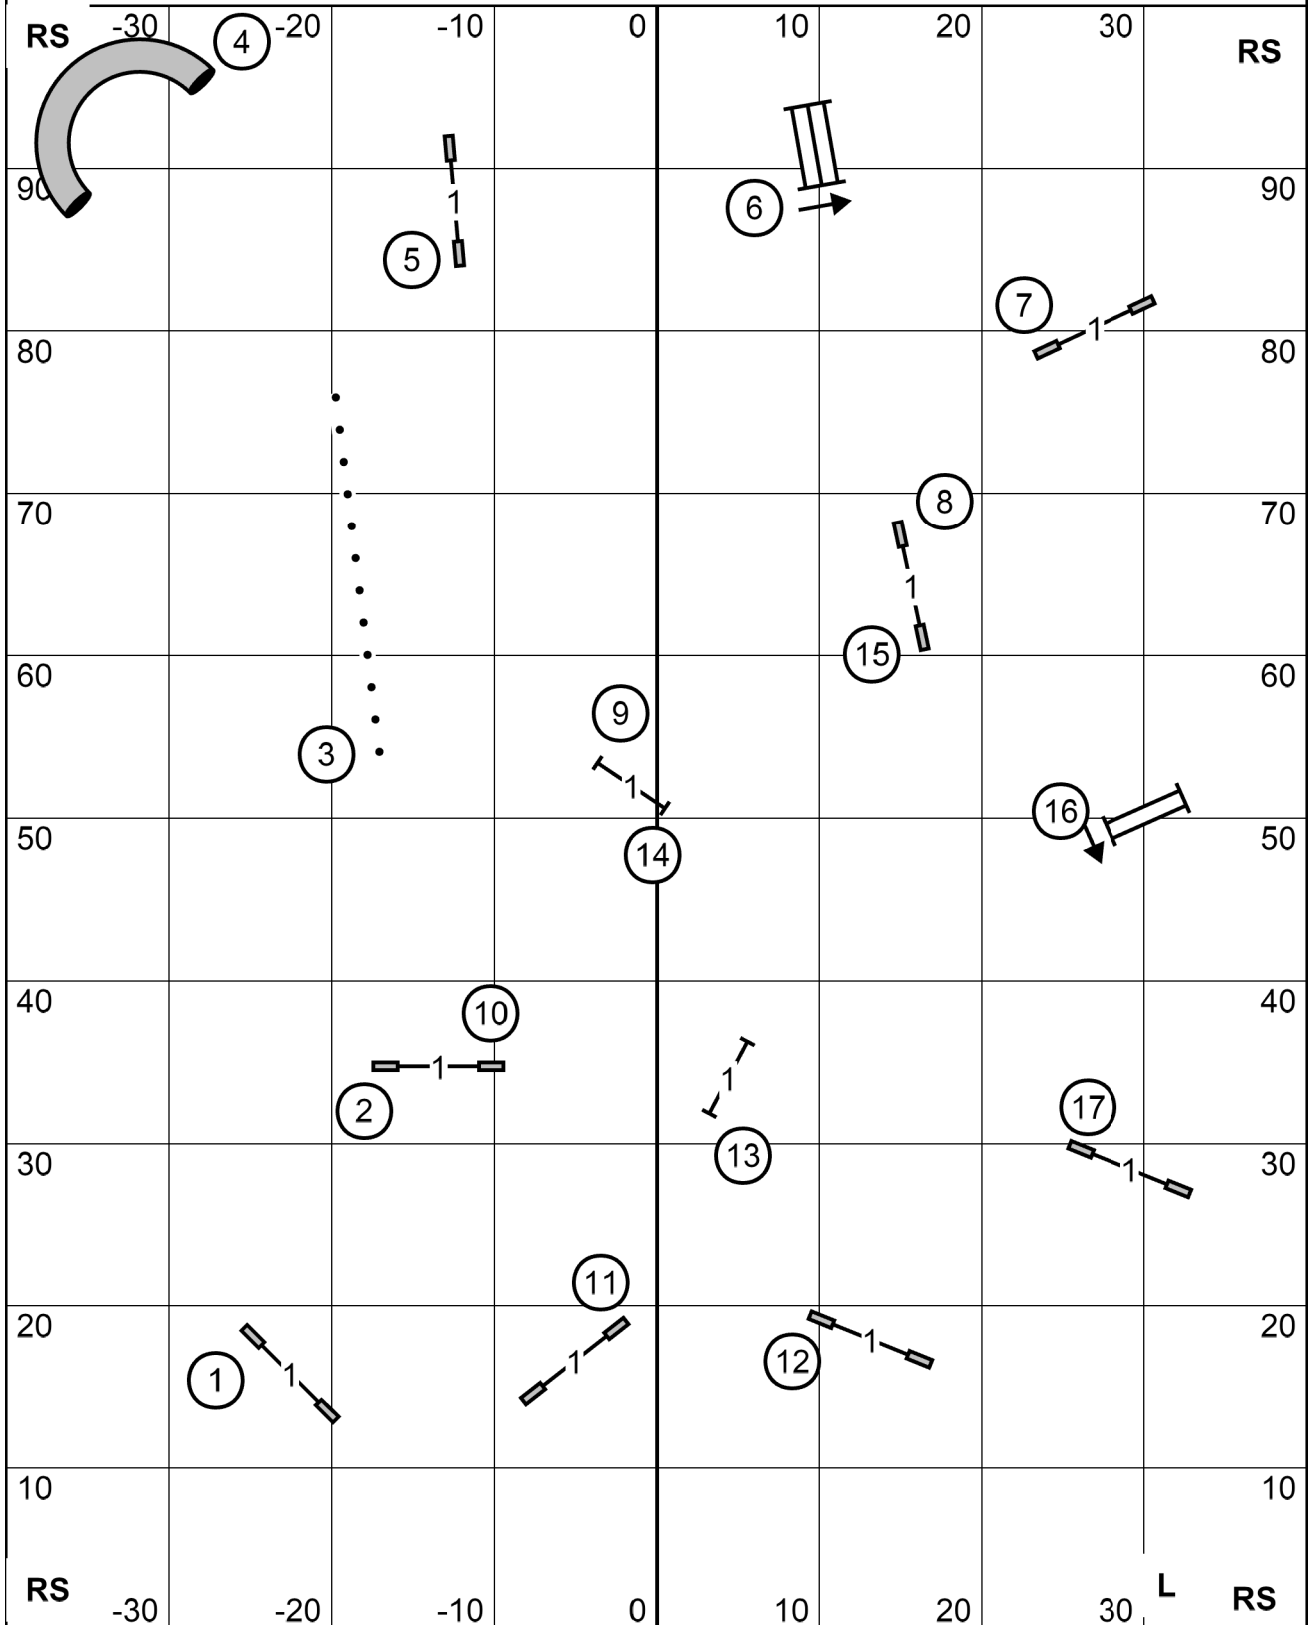

English Springer Spaniel Field Trial Association
FAST (all levels), March 21, 2025
 Judge Dawn Glaser-Falk

Send Bonus
 Ex/Master 6-5-4
 Open 6-5
 Novice 3-7 or 7-3

Enter/Exit

T/S

Enter/Exit

English Springer Spaniel Field Trial Association
Premier Std, March 21, 2025
 Judge Dawn Glaser-Falk

Enter/Exit

T/S

Enter/Exit

English Springer Spaniel Field Trial Association
Open Std, March 21, 2025
 Judge Dawn Glaser-Falk