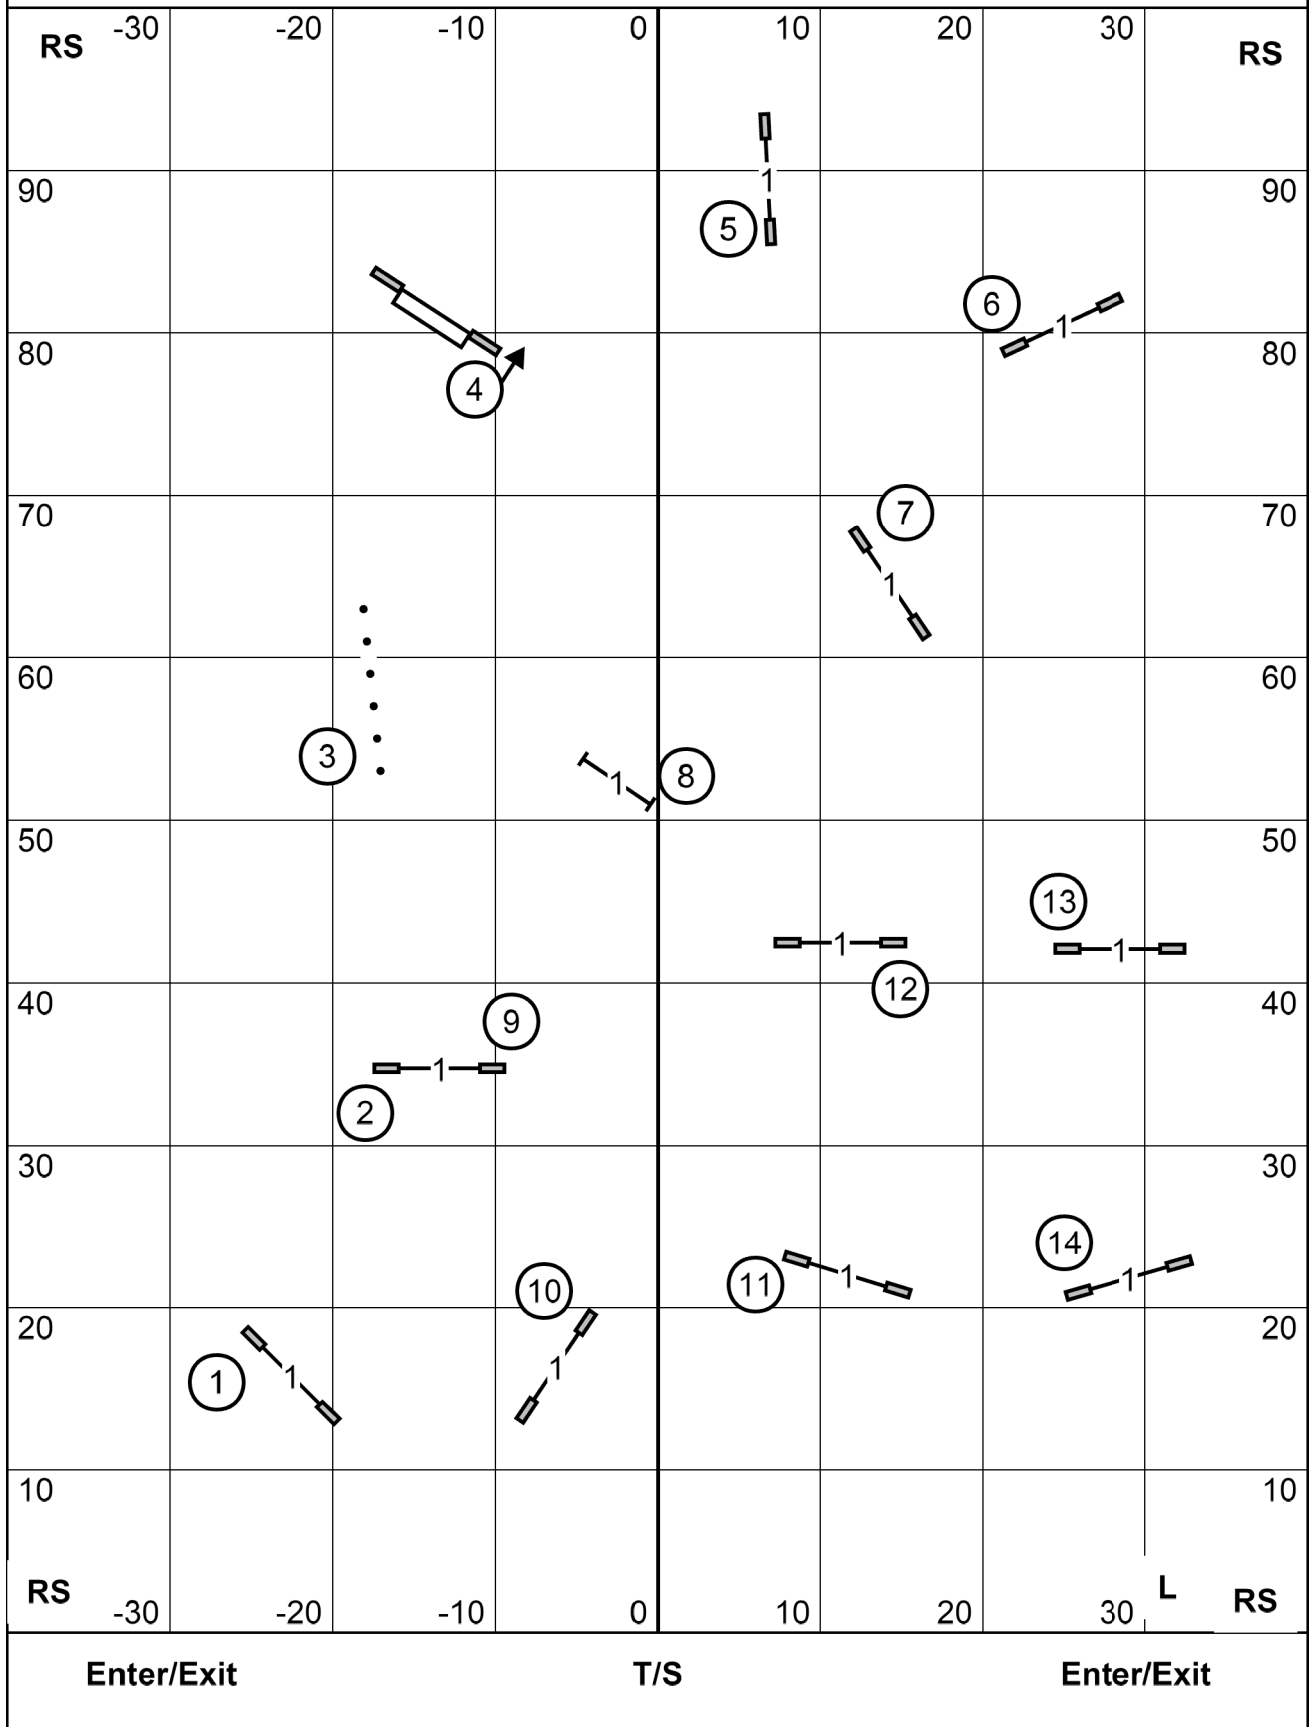

English Springer Spaniel Field Trial Association
Novice JWW, March 21, 2025
Judge Dawn Glaser-Falk