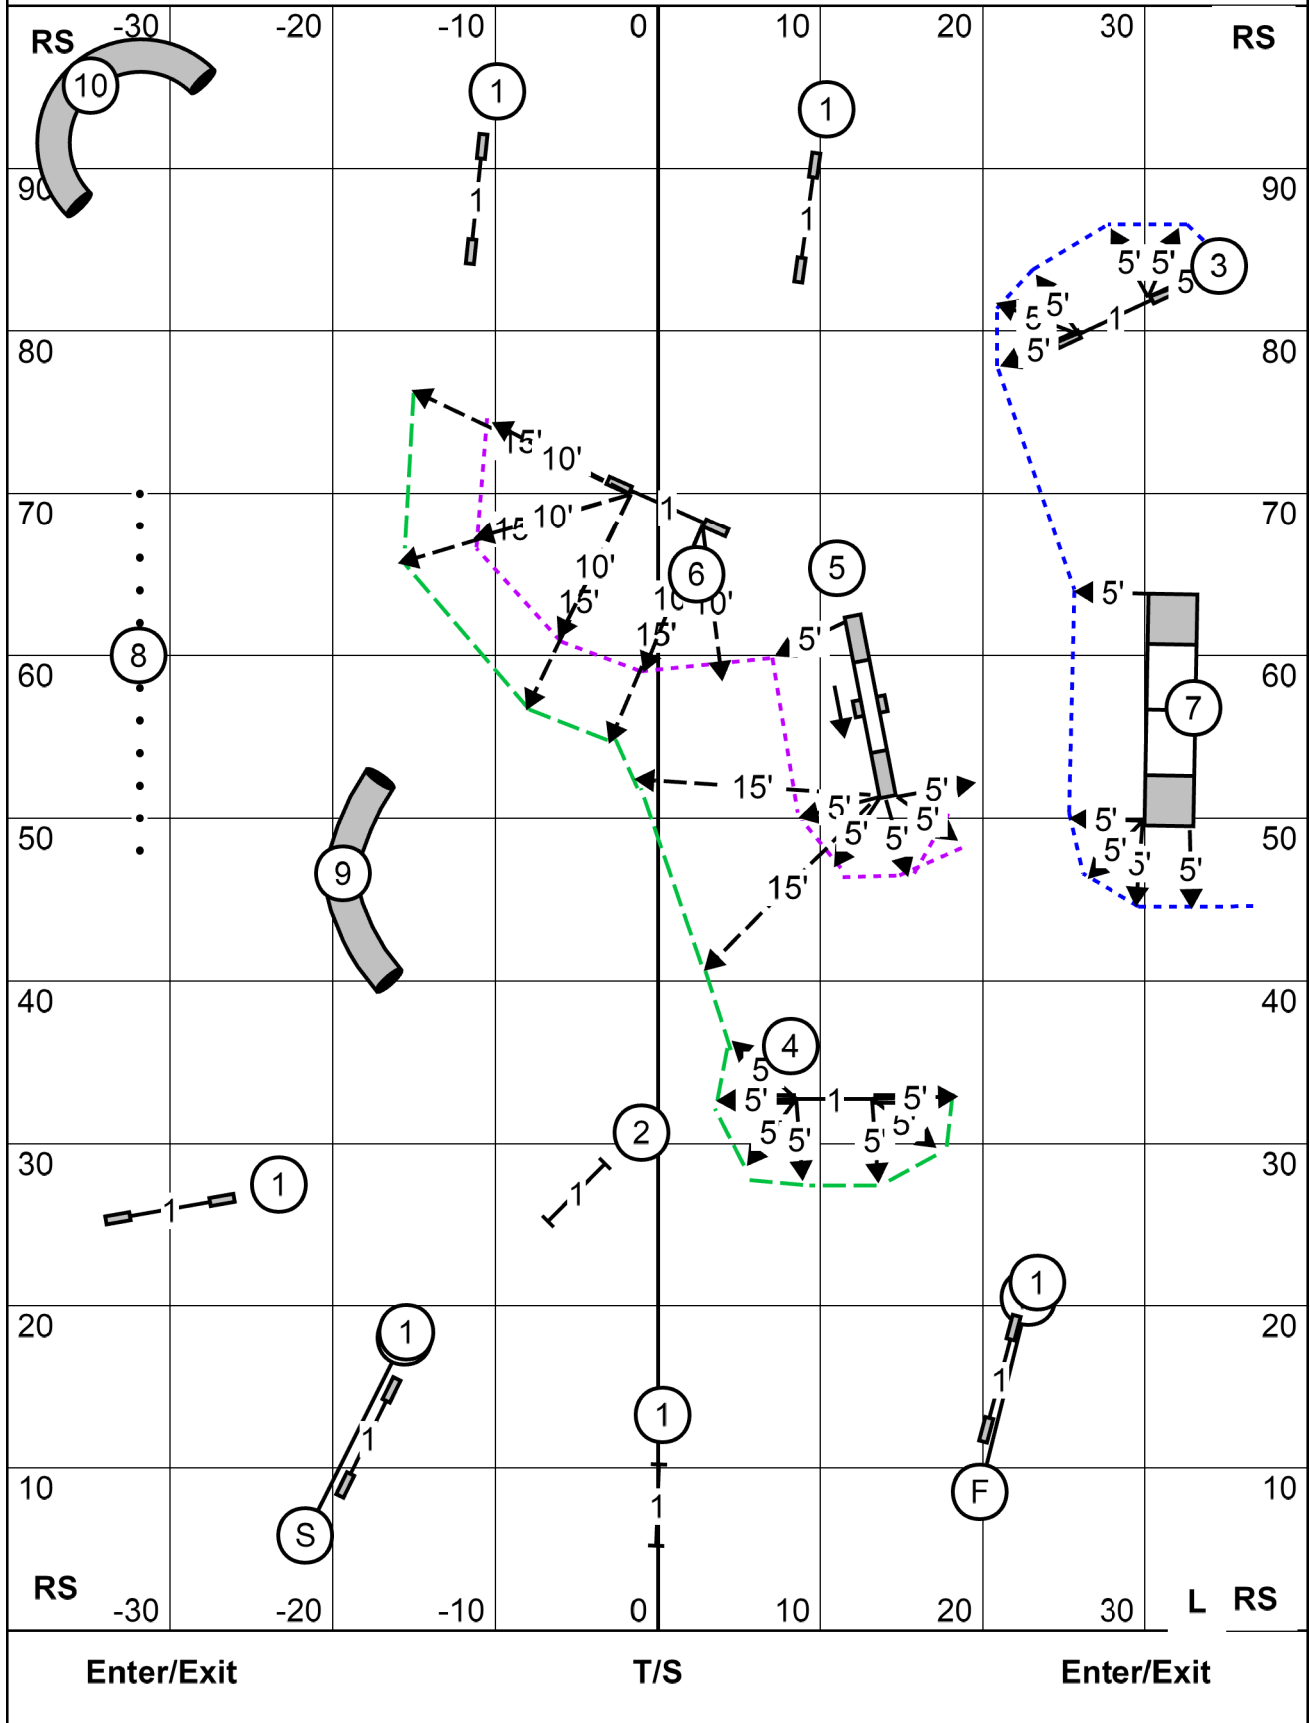

English Springer Spaniel Field Trial Association
FAST (all levels), March 21, 2025
 Judge Dawn Glaser-Falk

Send Bonus
 Ex/Master 6-5-4
 Open 6-5
 Novice 3-7 or 7-3

Enter/Exit

T/S

Enter/Exit

English Springer Spaniel Field Trial Association
Premier Std, March 21, 2025
 Judge Dawn Glaser-Falk

Enter/Exit

T/S

Enter/Exit

English Springer Spaniel Field Trial Association
Open Std, March 21, 2025
 Judge Dawn Glaser-Falk