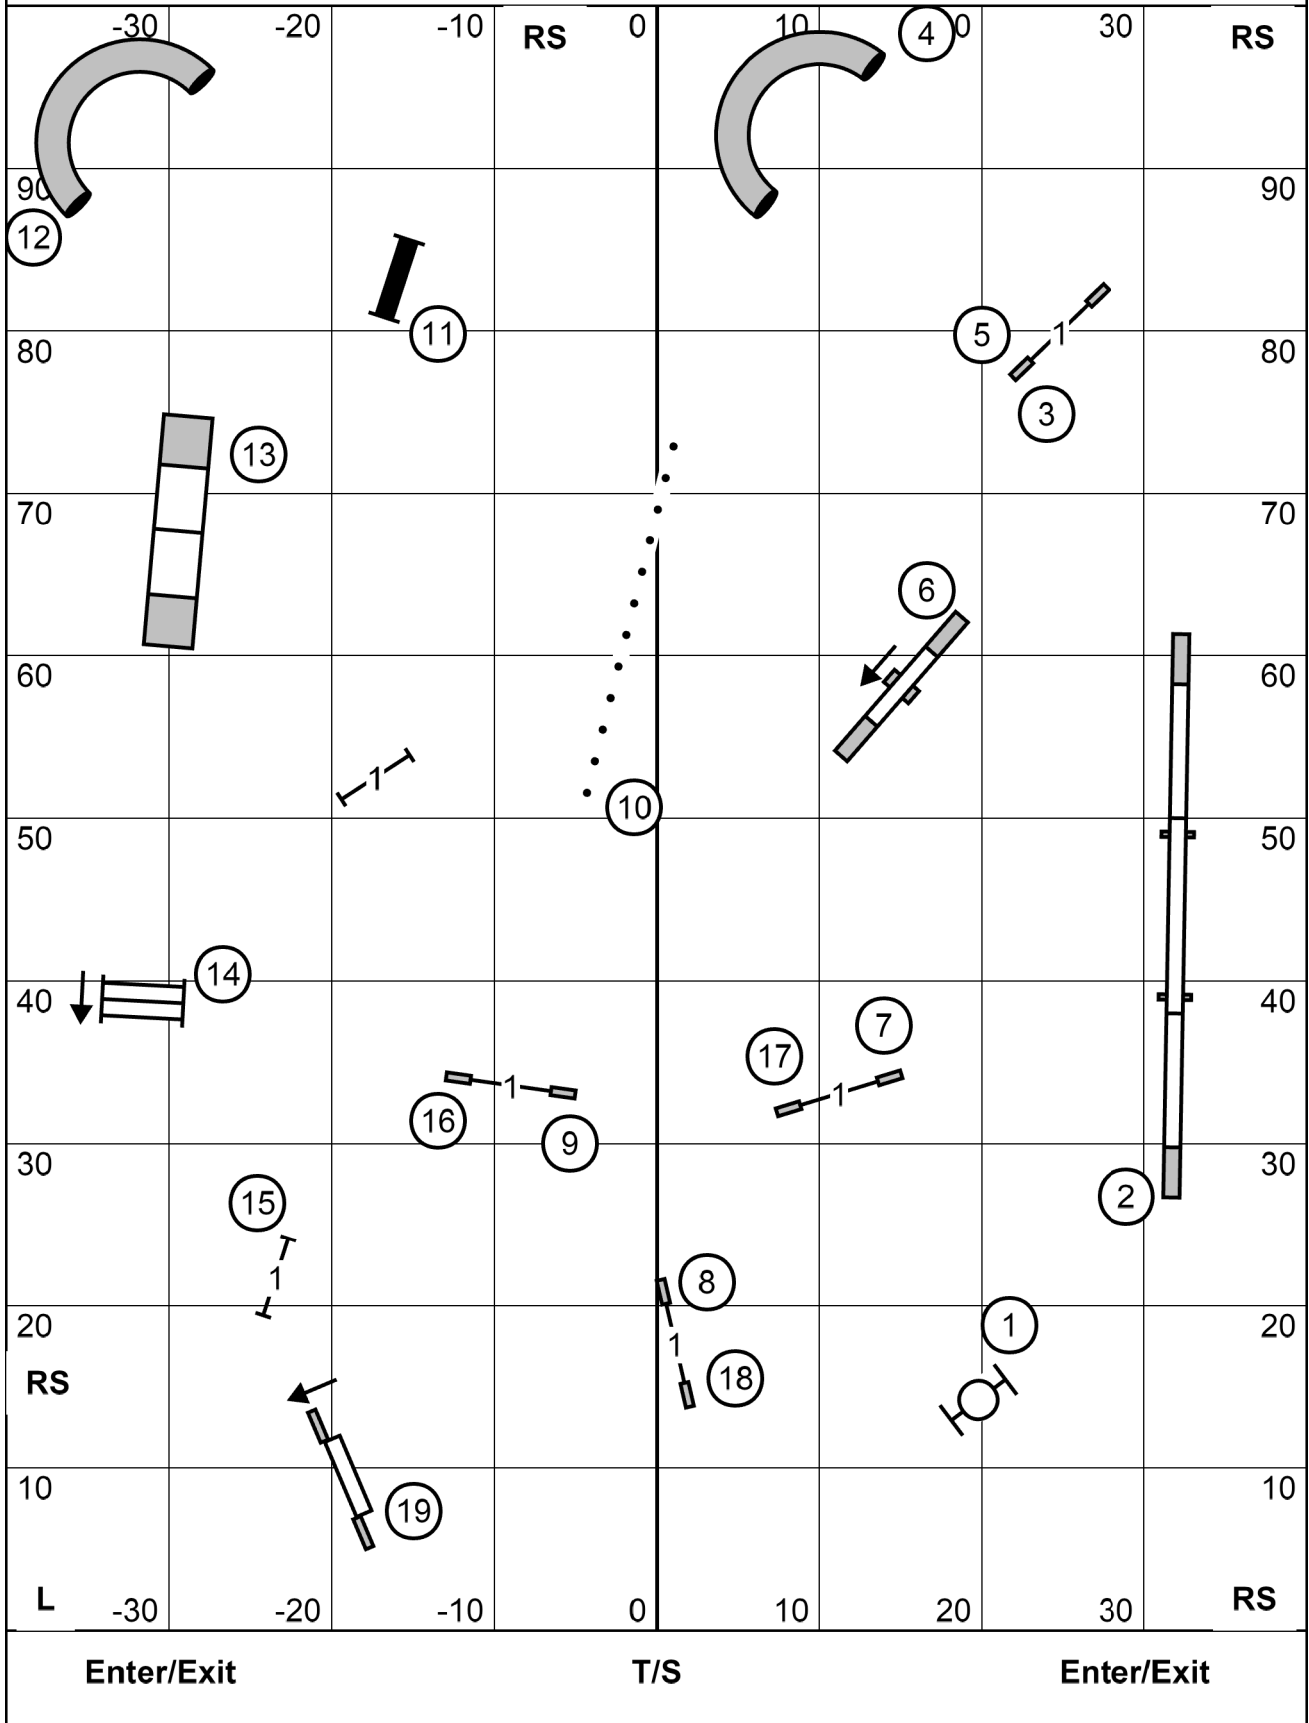

English Springer Spaniel Field Trial Association
Ex/Master Std, March 21, 2025
Judge Dawn Glaser-Falk