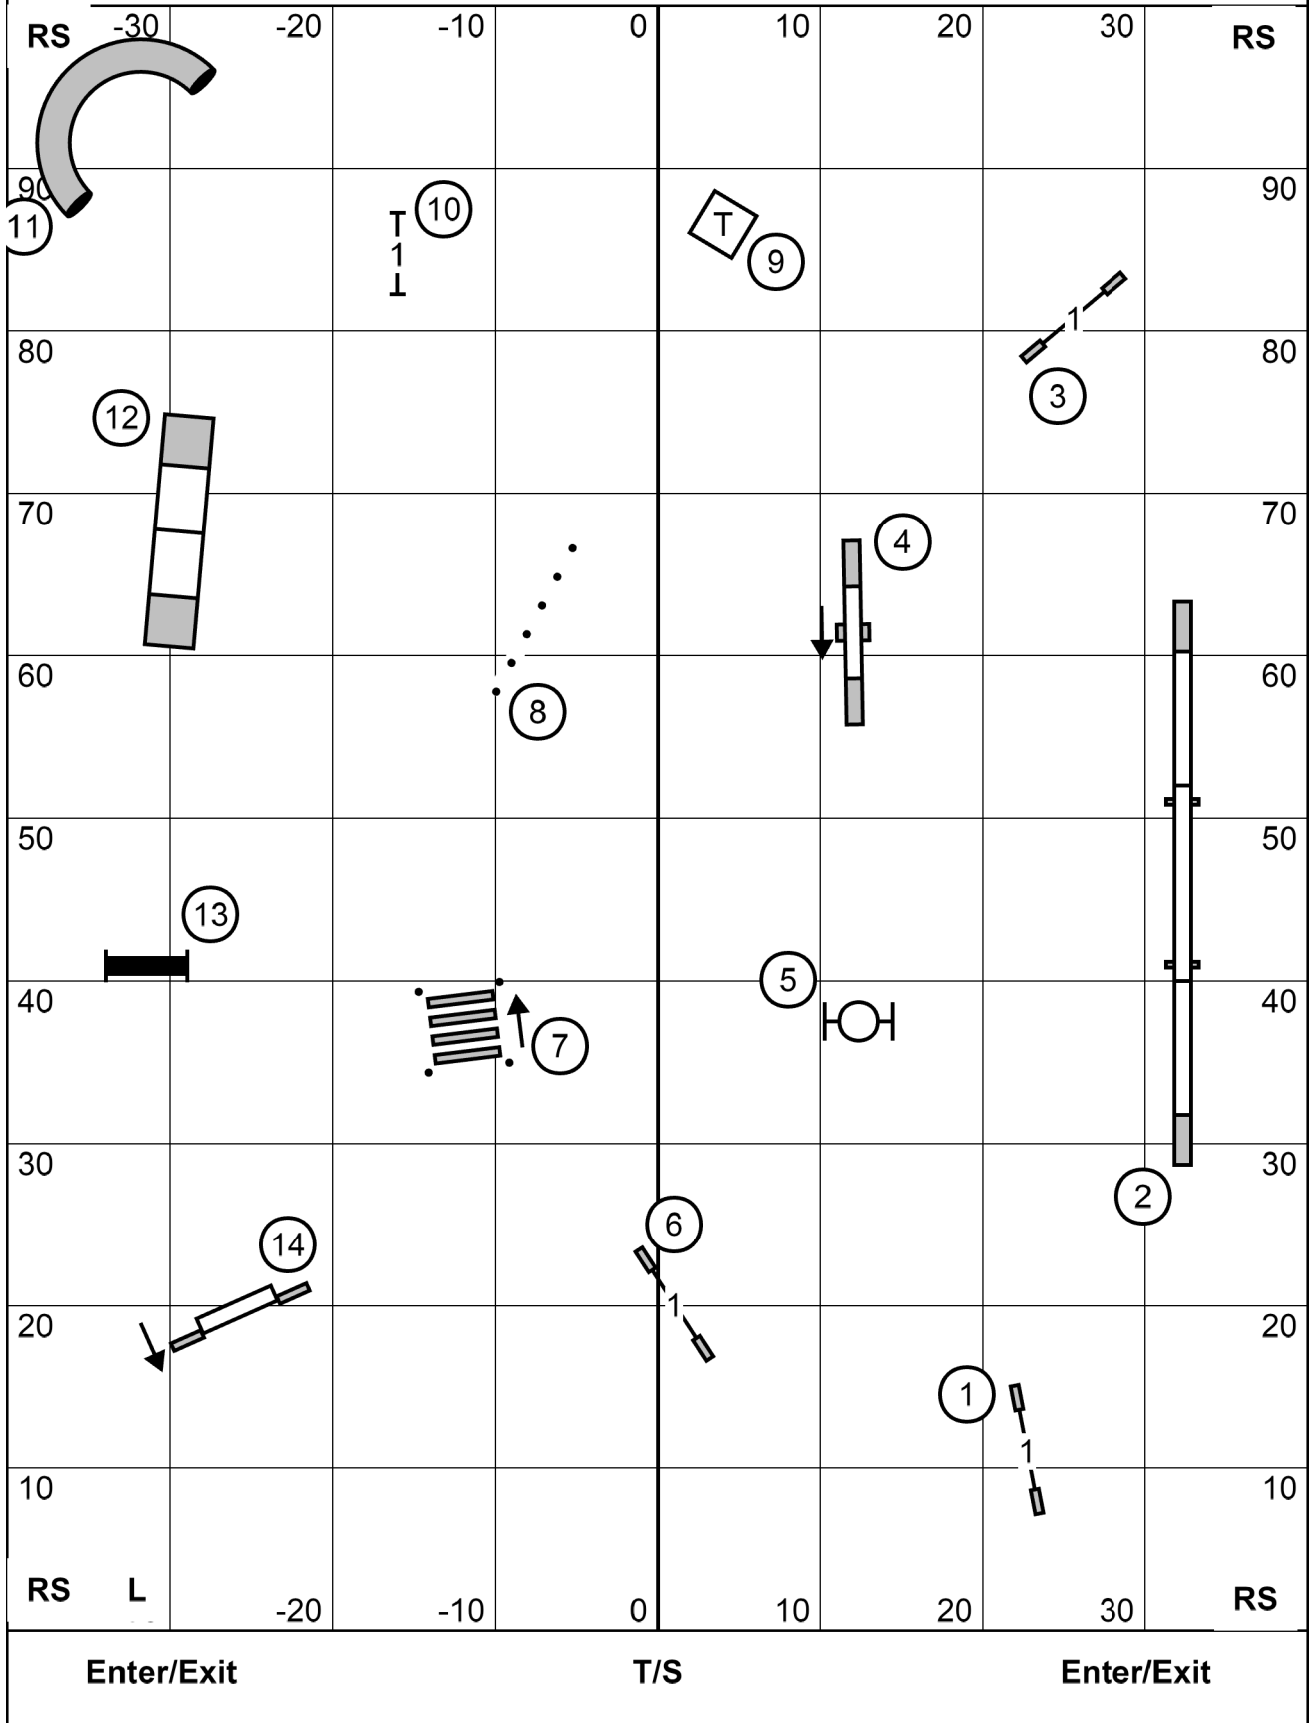

English Springer Spaniel Field Trial Association
Novice Std, March 21, 2025
Judge Dawn Glaser-Falk