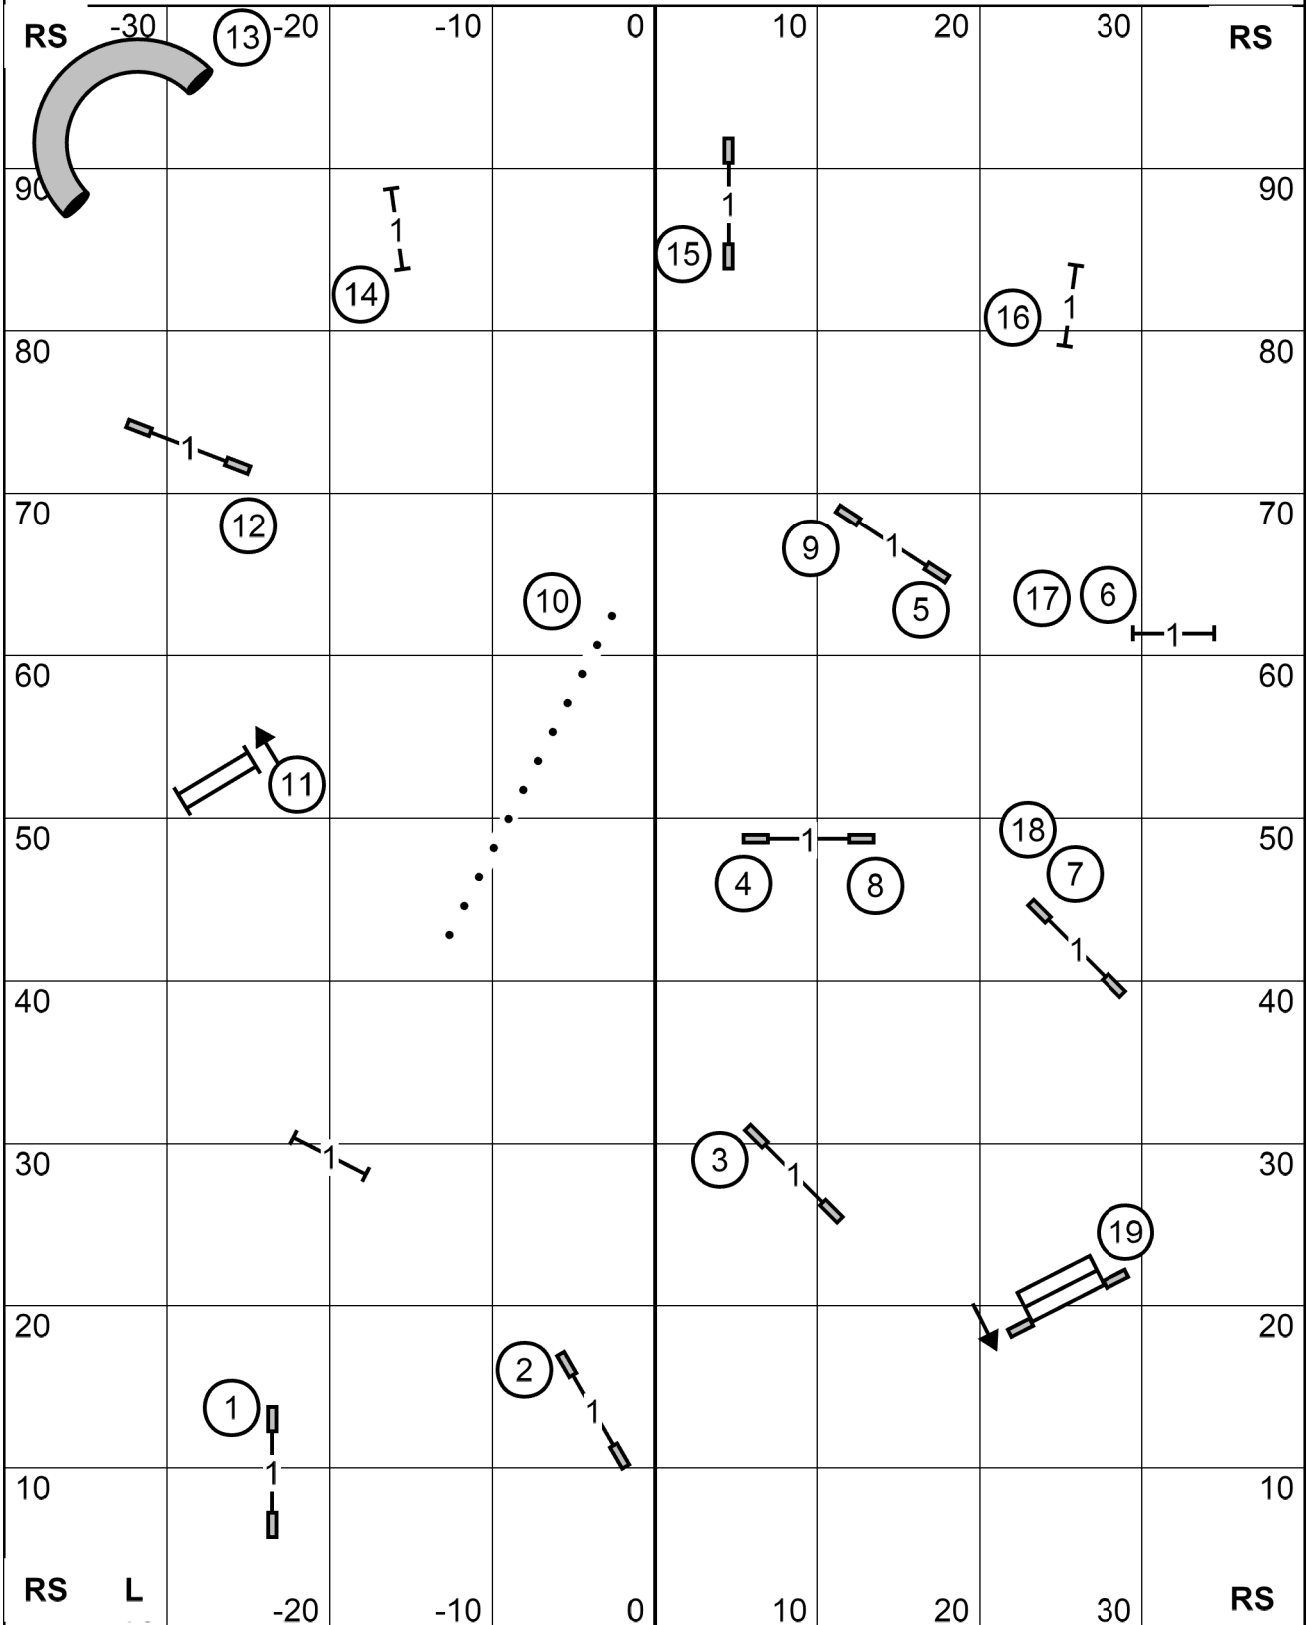

English Springer Spaniel Field Trial Association
FAST (all levels), March 21, 2025
 Judge Dawn Glaser-Falk

Send Bonus
 Ex/Master 6-5-4
 Open 6-5
 Novice 3-7 or 7-3

Enter/Exit

T/S

Enter/Exit

English Springer Spaniel Field Trial Association
Premier Std, March 21, 2025
 Judge Dawn Glaser-Falk

English Springer Spaniel Field Trial Association
Ex/Master JWW, March 21, 2025
 Judge Dawn Glaser-Falk

Enter/Exit

T/S

Enter/Exit

English Springer Spaniel Field Trial Association
Ex/Master Std, March 21, 2025
 Judge Dawn Glaser-Falk

Enter/Exit

T/S

Enter/Exit

English Springer Spaniel Field Trial Association
Open Std, March 21, 2025
 Judge Dawn Glaser-Falk