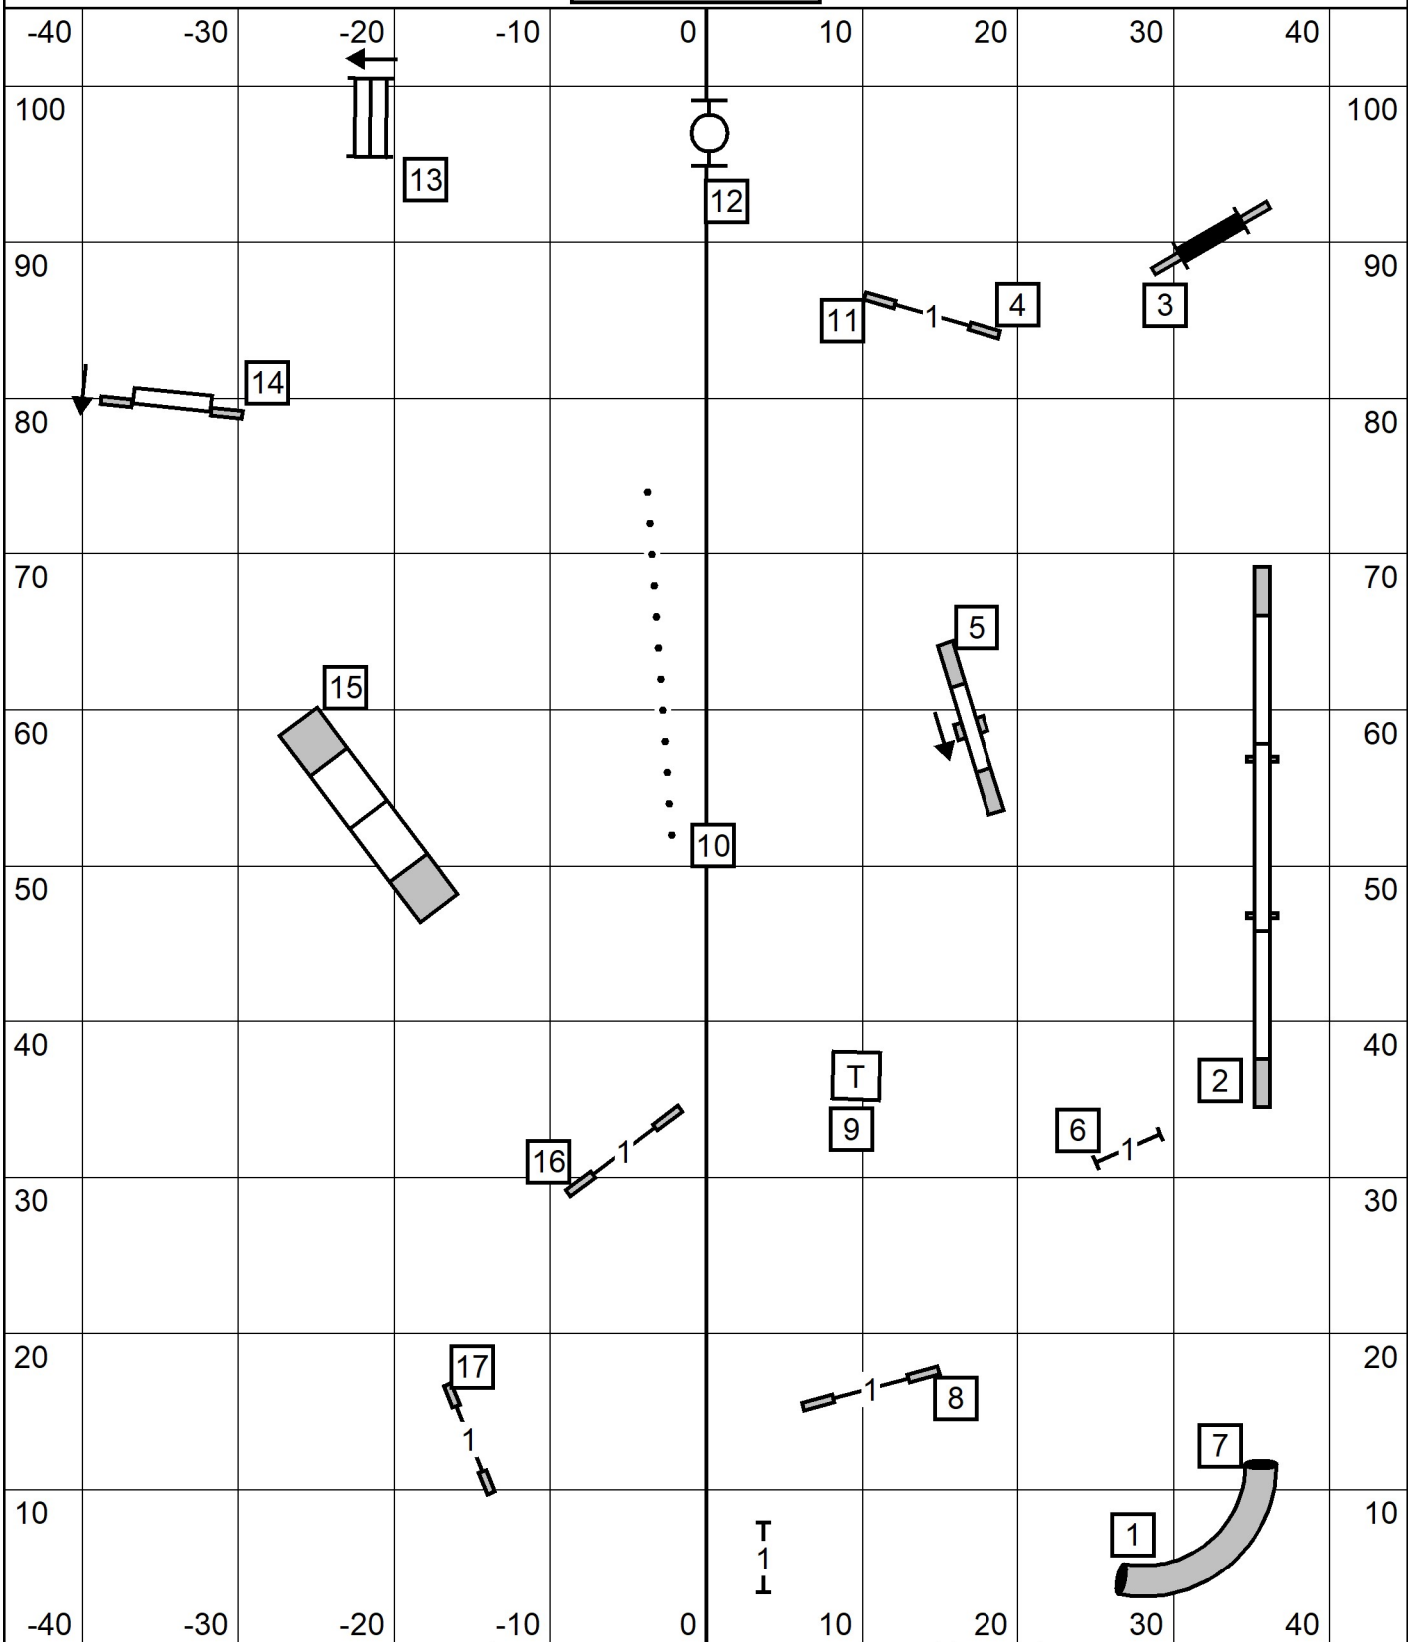

Greater St. Louis Agility Club
 Excellent/Masters JWW
 February 2, 2025
 JudgeCarolynne Rose

Excellent/ Master Standard

Exit

Greater St. Louis Agility Club
February 2, 2025 (90 x 105)
Judge Cheri Tyre-Roberts

T/S

Enter

Greater St. Louis Agility Club
 Novice JWW
 February 2, 2025
 JudgeCarolynne Rose

Novice Standard

Exit

Greater St. Louis Agility Club
 February 2, 2025 (90 x 105)
 Judge Cheri Tyre-Roberts

T/S

Enter

Greater St. Louis Agility Club
 Open JWW
 February 2, 2025
 JudgeCarolynne Rose

Open Standard

Exit

Greater St. Louis Agility Club
February 2, 2025 (90 x 105)
Judge Cheri Tyre-Roberts

T/S

Enter

Greater St. Louis Agility Club
 Premier JWW
 February 2, 2025
 JudgeCarolynne Rose

Premier Standard

Premier Standard Course Times
MCT-74
74 sec-4"P ,8P
69 sec-8"
65 sec-12,12P,20P
60 sec-16",16P,24"
55 sec-20"

Exit

Greater St. Louis Agility Club
February 2, 2025 (90 x 105)
Judge Cheri Tyre-Roberts