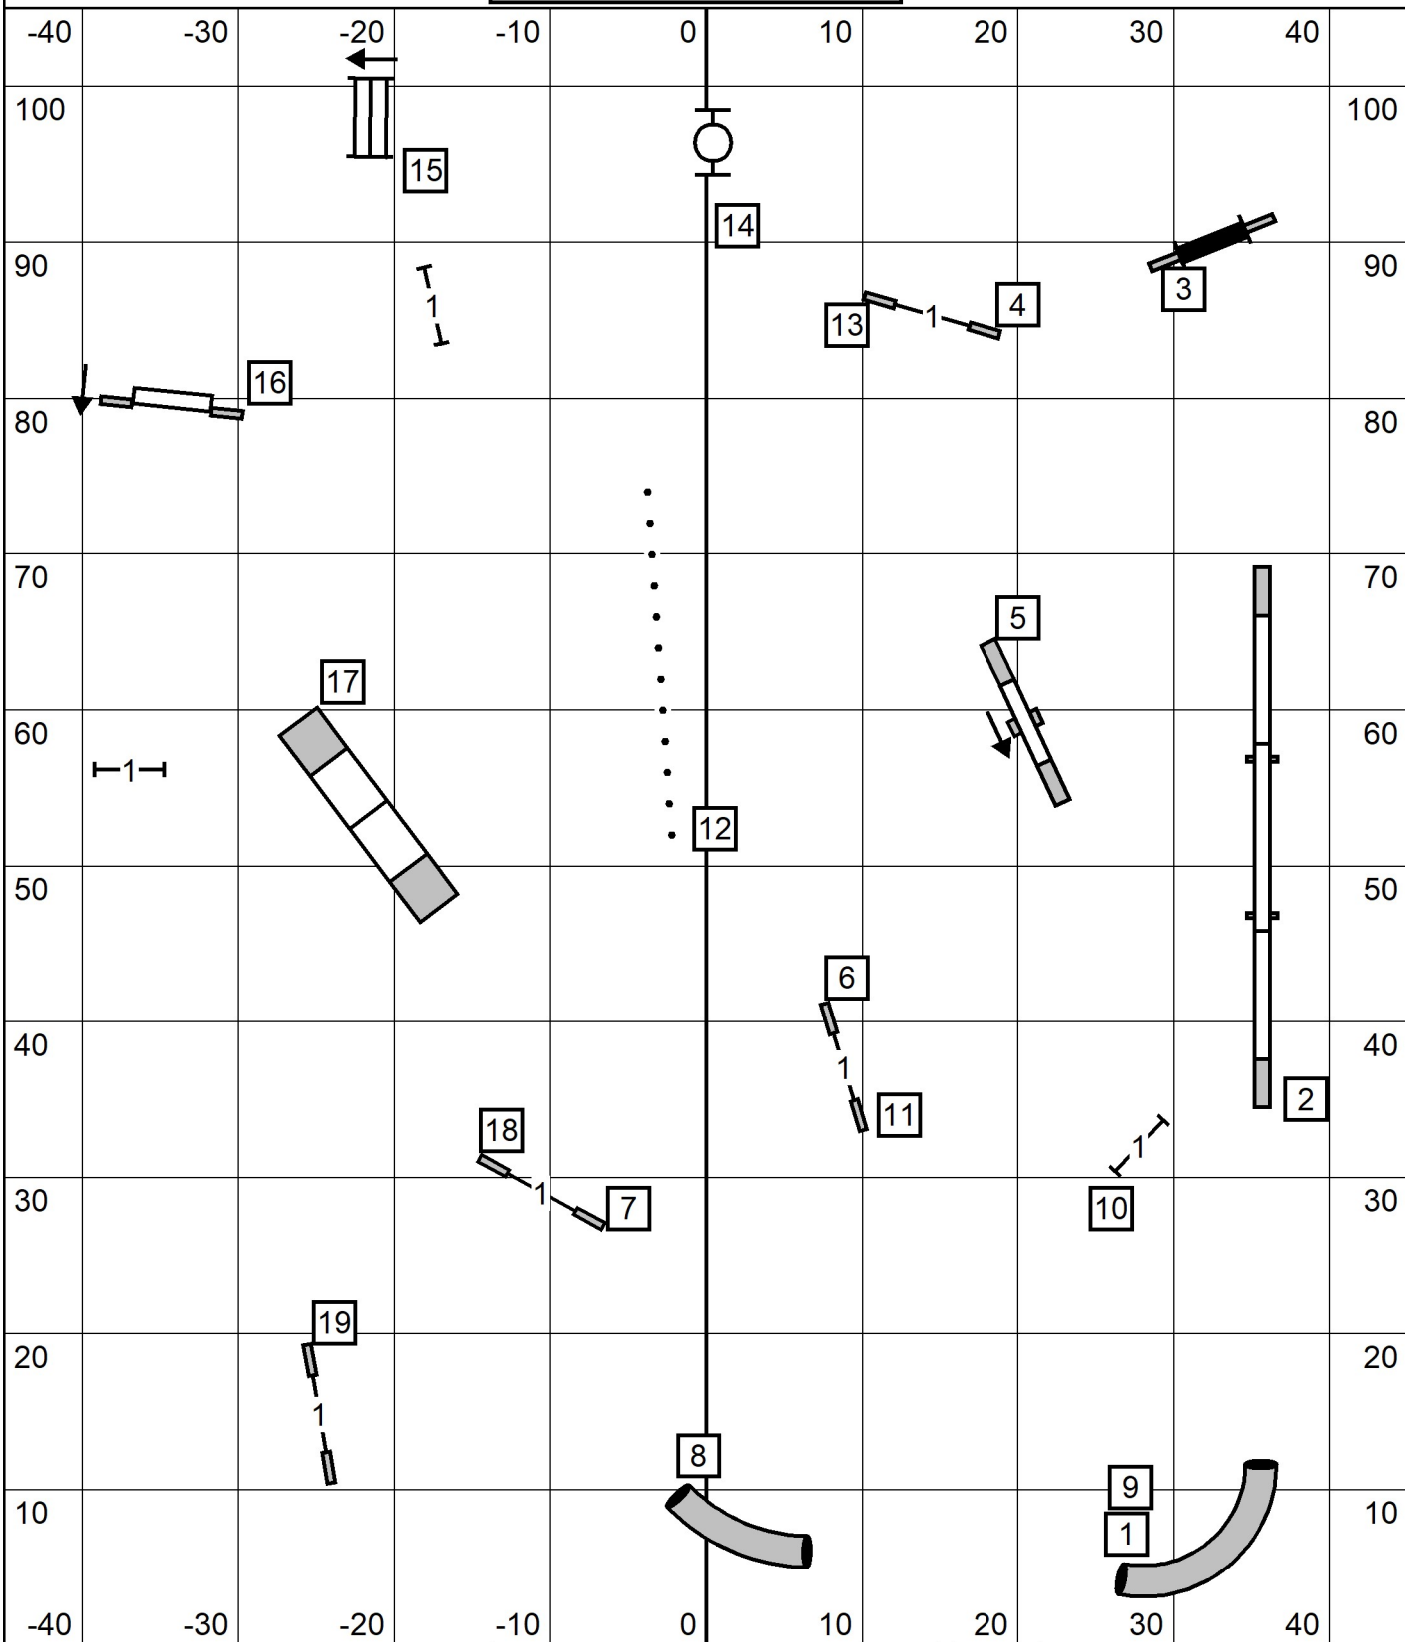

Greater St. Louis Agility Club
 Excellent/Masters JWW
 February 2, 2025
 JudgeCarolynne Rose

Excellent/ Master Standard

Exit

Greater St. Louis Agility Club
February 2, 2025 (90 x 105)
Judge Cheri Tyre-Roberts

T/S

Enter

Greater St. Louis Agility Club
 Novice JWW
 February 2, 2025
 JudgeCarolynne Rose

Novice Standard

Exit

Greater St. Louis Agility Club
 February 2, 2025 (90 x 105)
 Judge Cheri Tyre-Roberts

T/S

Enter

Greater St. Louis Agility Club
 Open JWW
 February 2, 2025
 JudgeCarolynne Rose

Open Standard

Exit

Greater St. Louis Agility Club
February 2, 2025 (90 x 105)
Judge Cheri Tyre-Roberts

T/S

Enter

Greater St. Louis Agility Club
 Premier JWW
 February 2, 2025
 JudgeCarolynne Rose

Premier Standard

Premier Standard Course Times
MCT-74
74 sec-4"P ,8P
69 sec-8"
65 sec-12,12P,20P
60 sec-16",16P,24"
55 sec-20"

Exit

Greater St. Louis Agility Club
February 2, 2025 (90 x 105)
Judge Cheri Tyre-Roberts