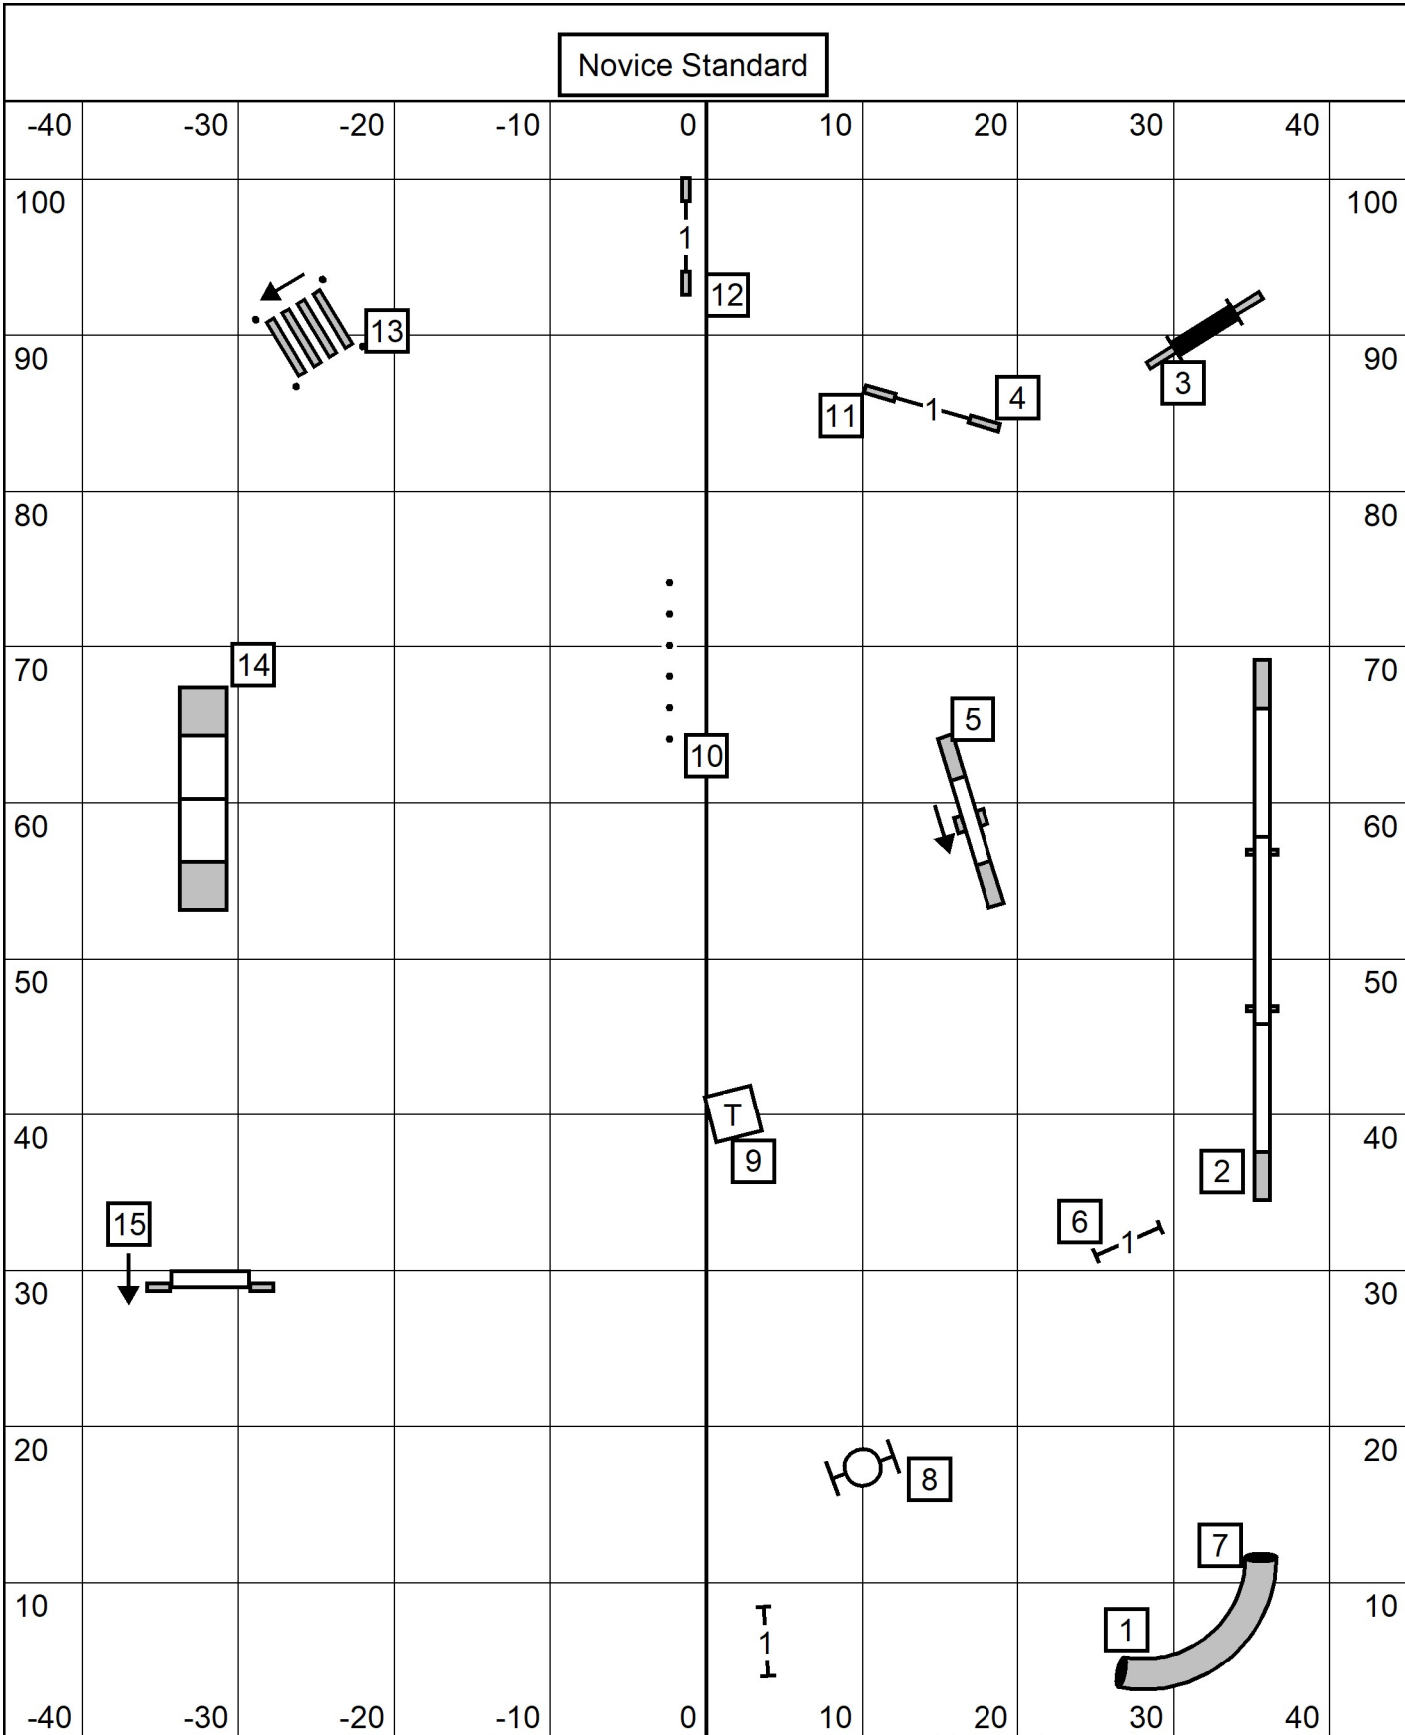

Greater St. Louis Agility Club
 Excellent/Masters JWW
 February 2, 2025
 JudgeCarolynne Rose

Excellent/ Master Standard

Exit

Greater St. Louis Agility Club
February 2, 2025 (90 x 105)
Judge Cheri Tyre-Roberts

T/S

Enter

Greater St. Louis Agility Club
 Novice JWW
 February 2, 2025
 JudgeCarolynne Rose

Novice Standard

Exit

Greater St. Louis Agility Club
 February 2, 2025 (90 x 105)
 Judge Cheri Tyre-Roberts

T/S

Enter

Greater St. Louis Agility Club
 Open JWW
 February 2, 2025
 JudgeCarolynne Rose

Open Standard

Exit

Greater St. Louis Agility Club
February 2, 2025 (90 x 105)
Judge Cheri Tyre-Roberts

T/S

Enter

Greater St. Louis Agility Club
 Premier JWW
 February 2, 2025
 JudgeCarolynne Rose

Premier Standard

Premier Standard Course Times
MCT-74
74 sec-4"P ,8P
69 sec-8"
65 sec-12,12P,20P
60 sec-16",16P,24"
55 sec-20"

Exit

Greater St. Louis Agility Club
February 2, 2025 (90 x 105)
Judge Cheri Tyre-Roberts