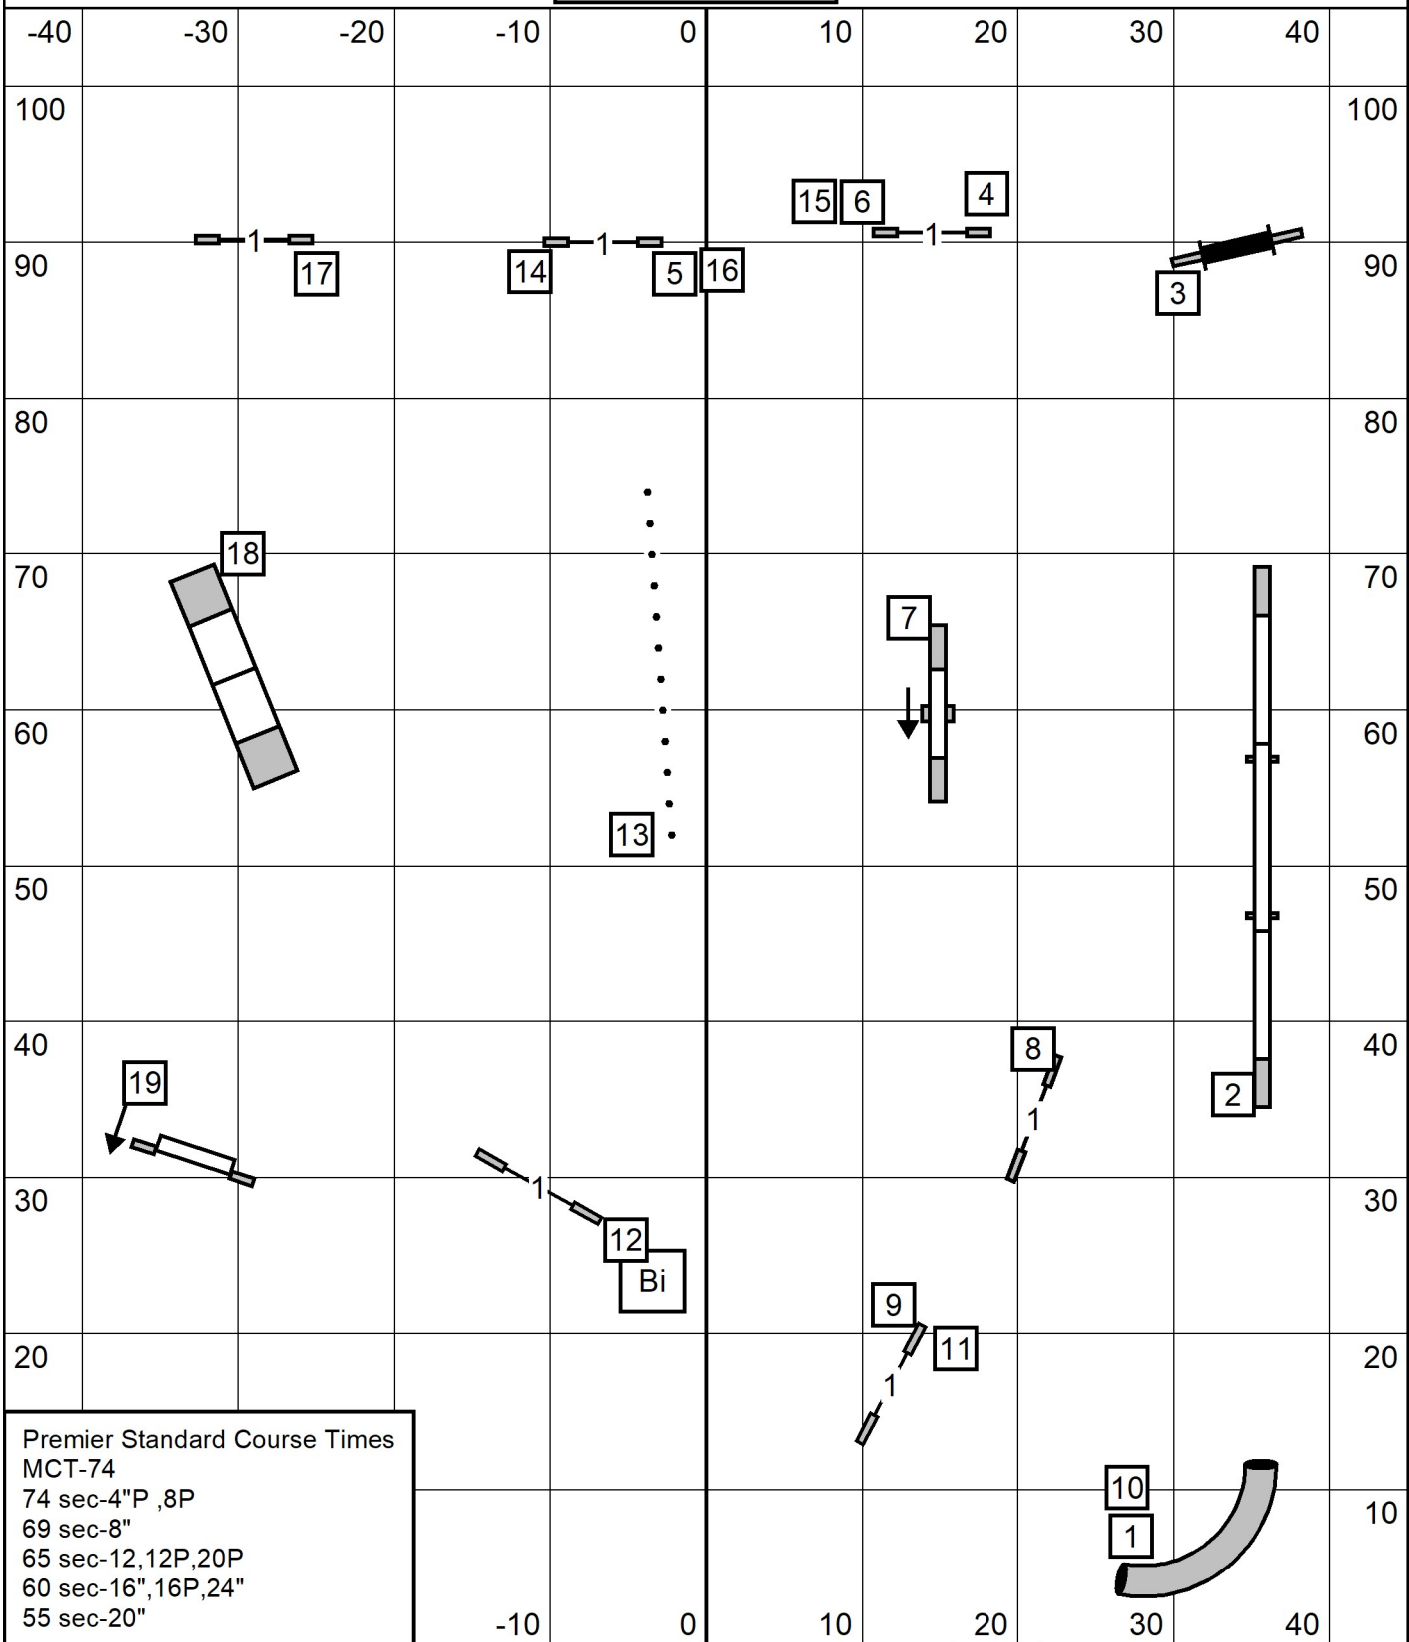

Greater St. Louis Agility Club
 Open JWW
 February 2, 2025
 JudgeCarolynne Rose

Open Standard

Exit

Greater St. Louis Agility Club
February 2, 2025 (90 x 105)
Judge Cheri Tyre-Roberts

T/S

Enter

Greater St. Louis Agility Club
 Premier JWW
 February 2, 2025
 JudgeCarolynne Rose

Premier Standard

Premier Standard Course Times
MCT-74
74 sec-4"P ,8P
69 sec-8"
65 sec-12,12P,20P
60 sec-16",16P,24"
55 sec-20"

Exit

Greater St. Louis Agility Club
February 2, 2025 (90 x 105)
Judge Cheri Tyre-Roberts