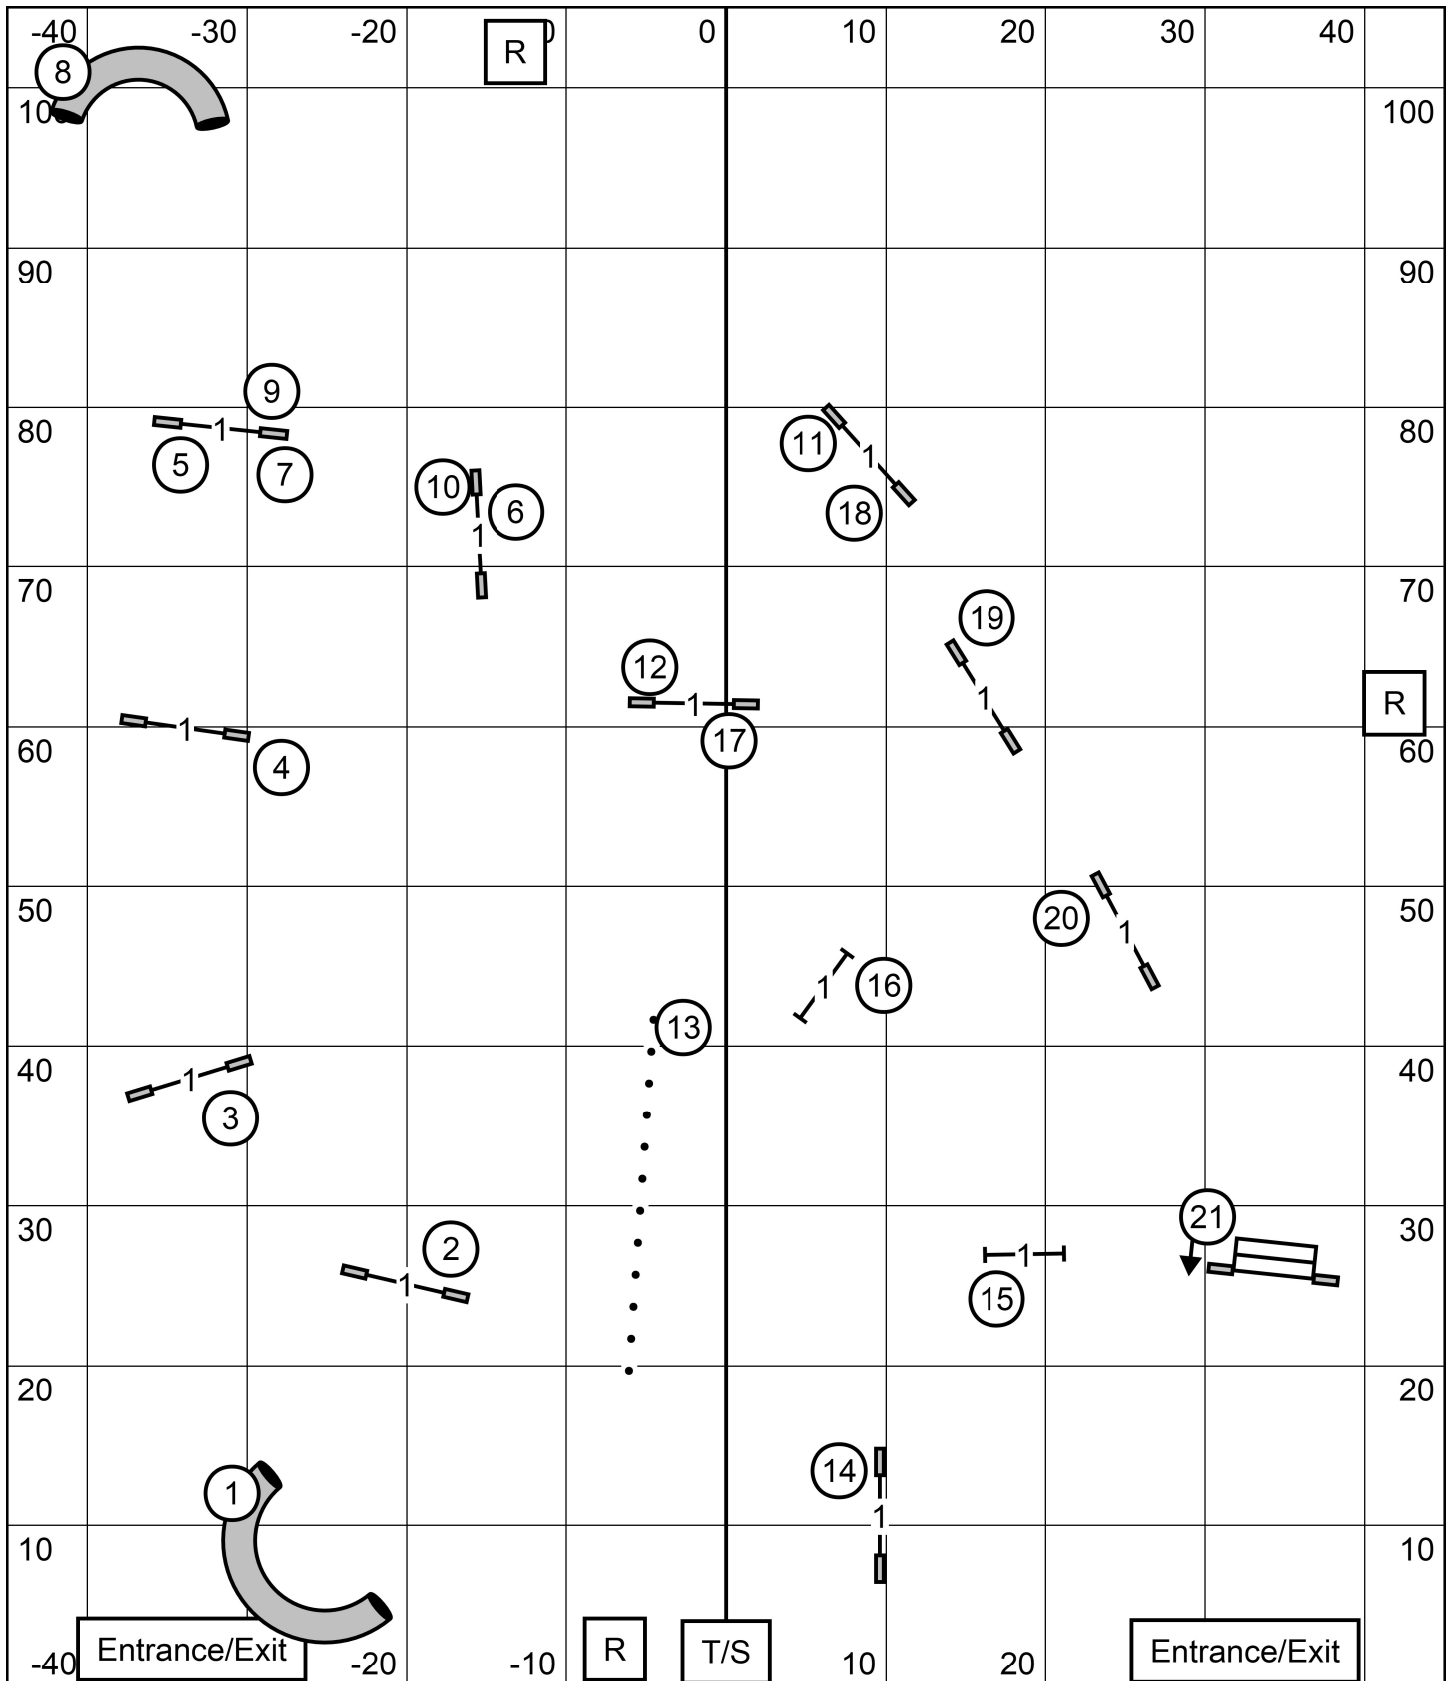

Greater St. Louis Agility Club
 Open JWW
 February 2, 2025
 JudgeCarolynne Rose

Open Standard

Exit

Greater St. Louis Agility Club
February 2, 2025 (90 x 105)
Judge Cheri Tyre-Roberts

T/S

Enter

Greater St. Louis Agility Club
 Premier JWW
 February 2, 2025
 JudgeCarolynne Rose

Premier Standard

Premier Standard Course Times
MCT-74
74 sec-4"P ,8P
69 sec-8"
65 sec-12,12P,20P
60 sec-16",16P,24"
55 sec-20"

Exit

Greater St. Louis Agility Club
February 2, 2025 (90 x 105)
Judge Cheri Tyre-Roberts