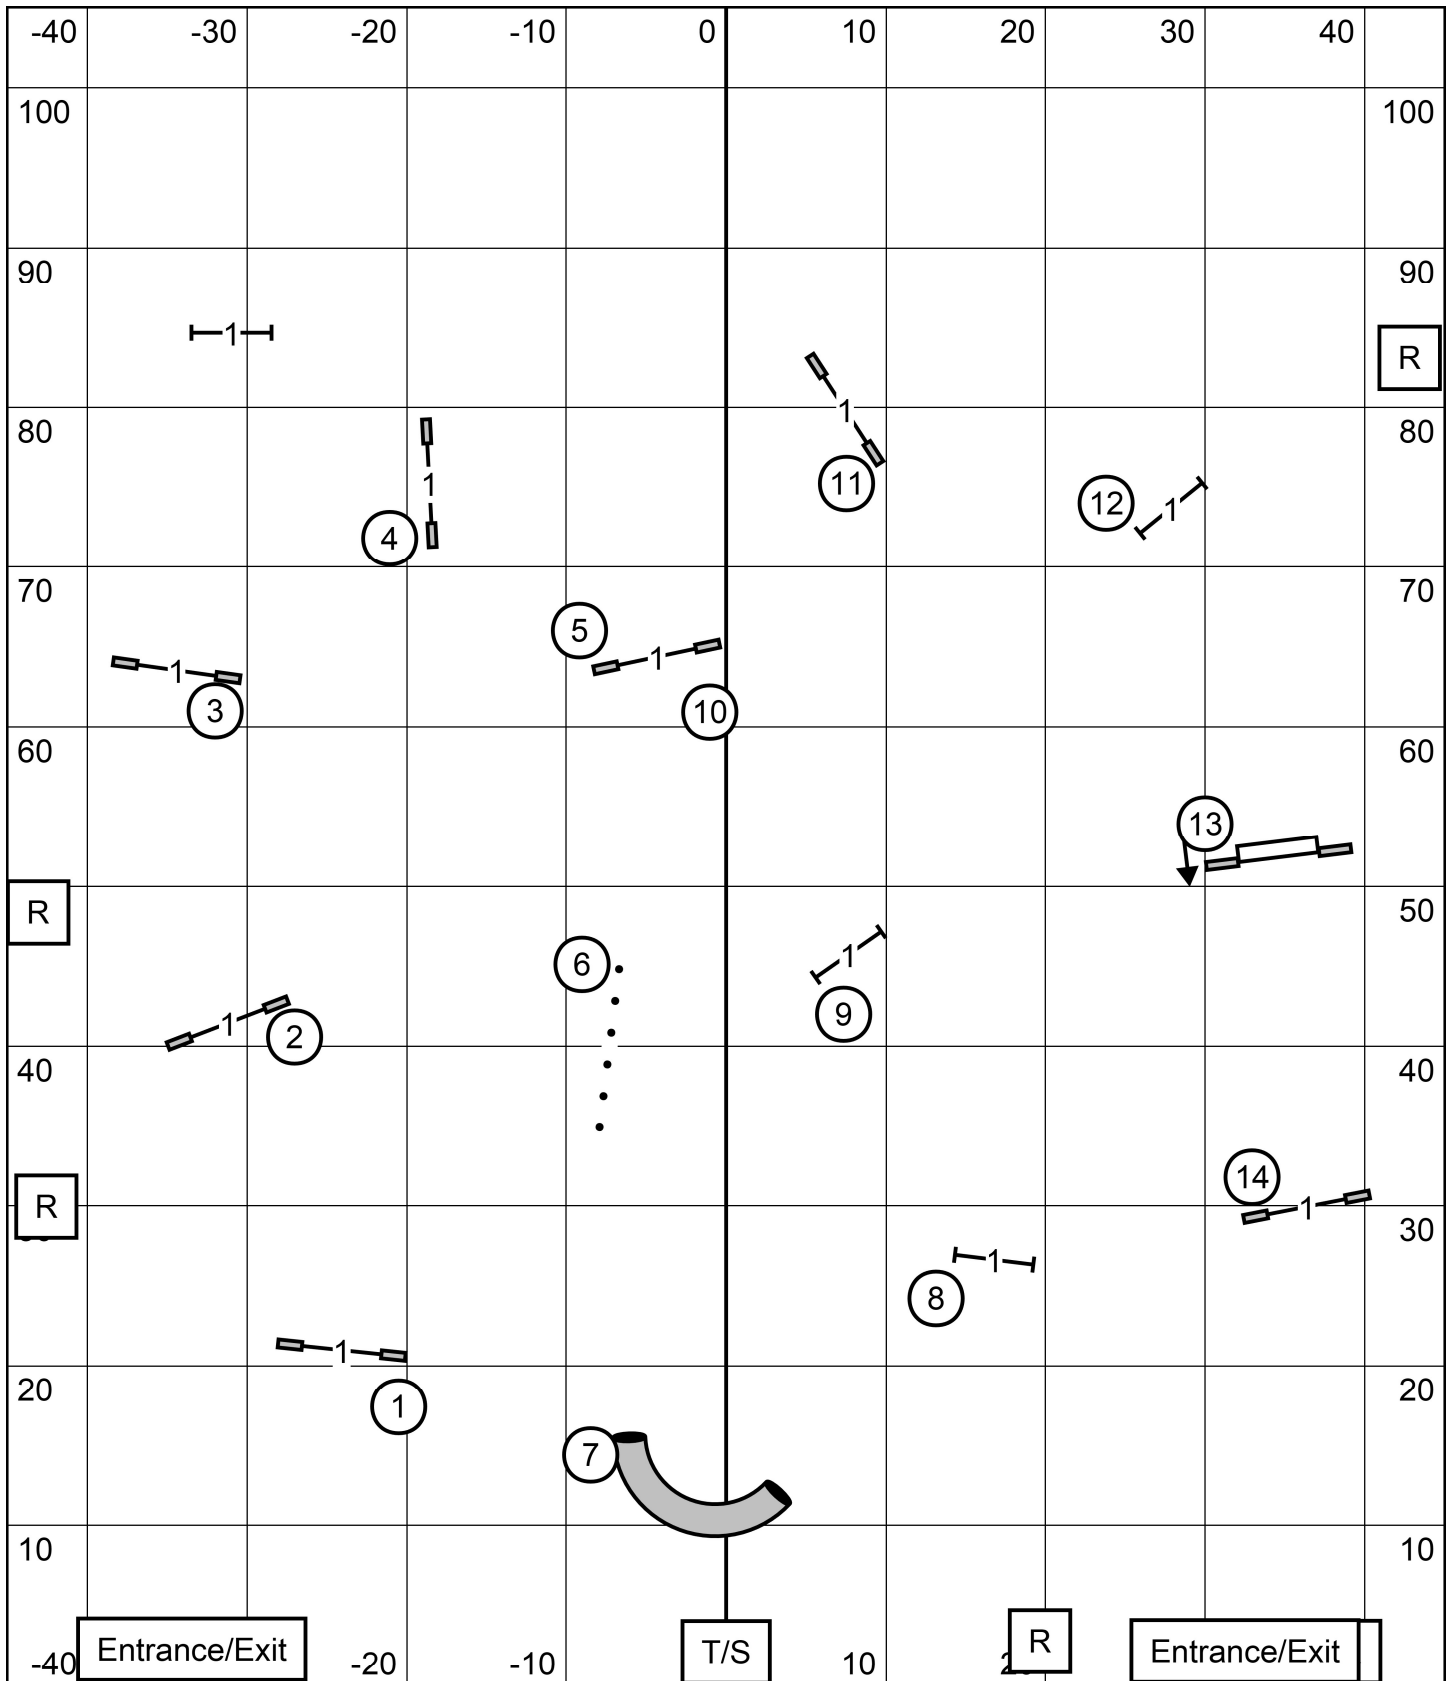

Greater St. Louis Agility Club
 Excellent/Masters JWW
 February 2, 2025
 JudgeCarolynne Rose

Excellent/ Master Standard

Exit

Greater St. Louis Agility Club
February 2, 2025 (90 x 105)
Judge Cheri Tyre-Roberts

T/S

Enter

Greater St. Louis Agility Club
 Novice JWW
 February 2, 2025
 JudgeCarolynne Rose

Novice Standard

Exit

Greater St. Louis Agility Club
 February 2, 2025 (90 x 105)
 Judge Cheri Tyre-Roberts

T/S

Enter

Greater St. Louis Agility Club
 Open JWW
 February 2, 2025
 JudgeCarolynne Rose

Open Standard

Exit

Greater St. Louis Agility Club
February 2, 2025 (90 x 105)
Judge Cheri Tyre-Roberts

T/S

Enter

Greater St. Louis Agility Club
 Premier JWW
 February 2, 2025
 JudgeCarolynne Rose

Premier Standard

Premier Standard Course Times
MCT-74
74 sec-4"P ,8P
69 sec-8"
65 sec-12,12P,20P
60 sec-16",16P,24"
55 sec-20"

Exit

Greater St. Louis Agility Club
February 2, 2025 (90 x 105)
Judge Cheri Tyre-Roberts