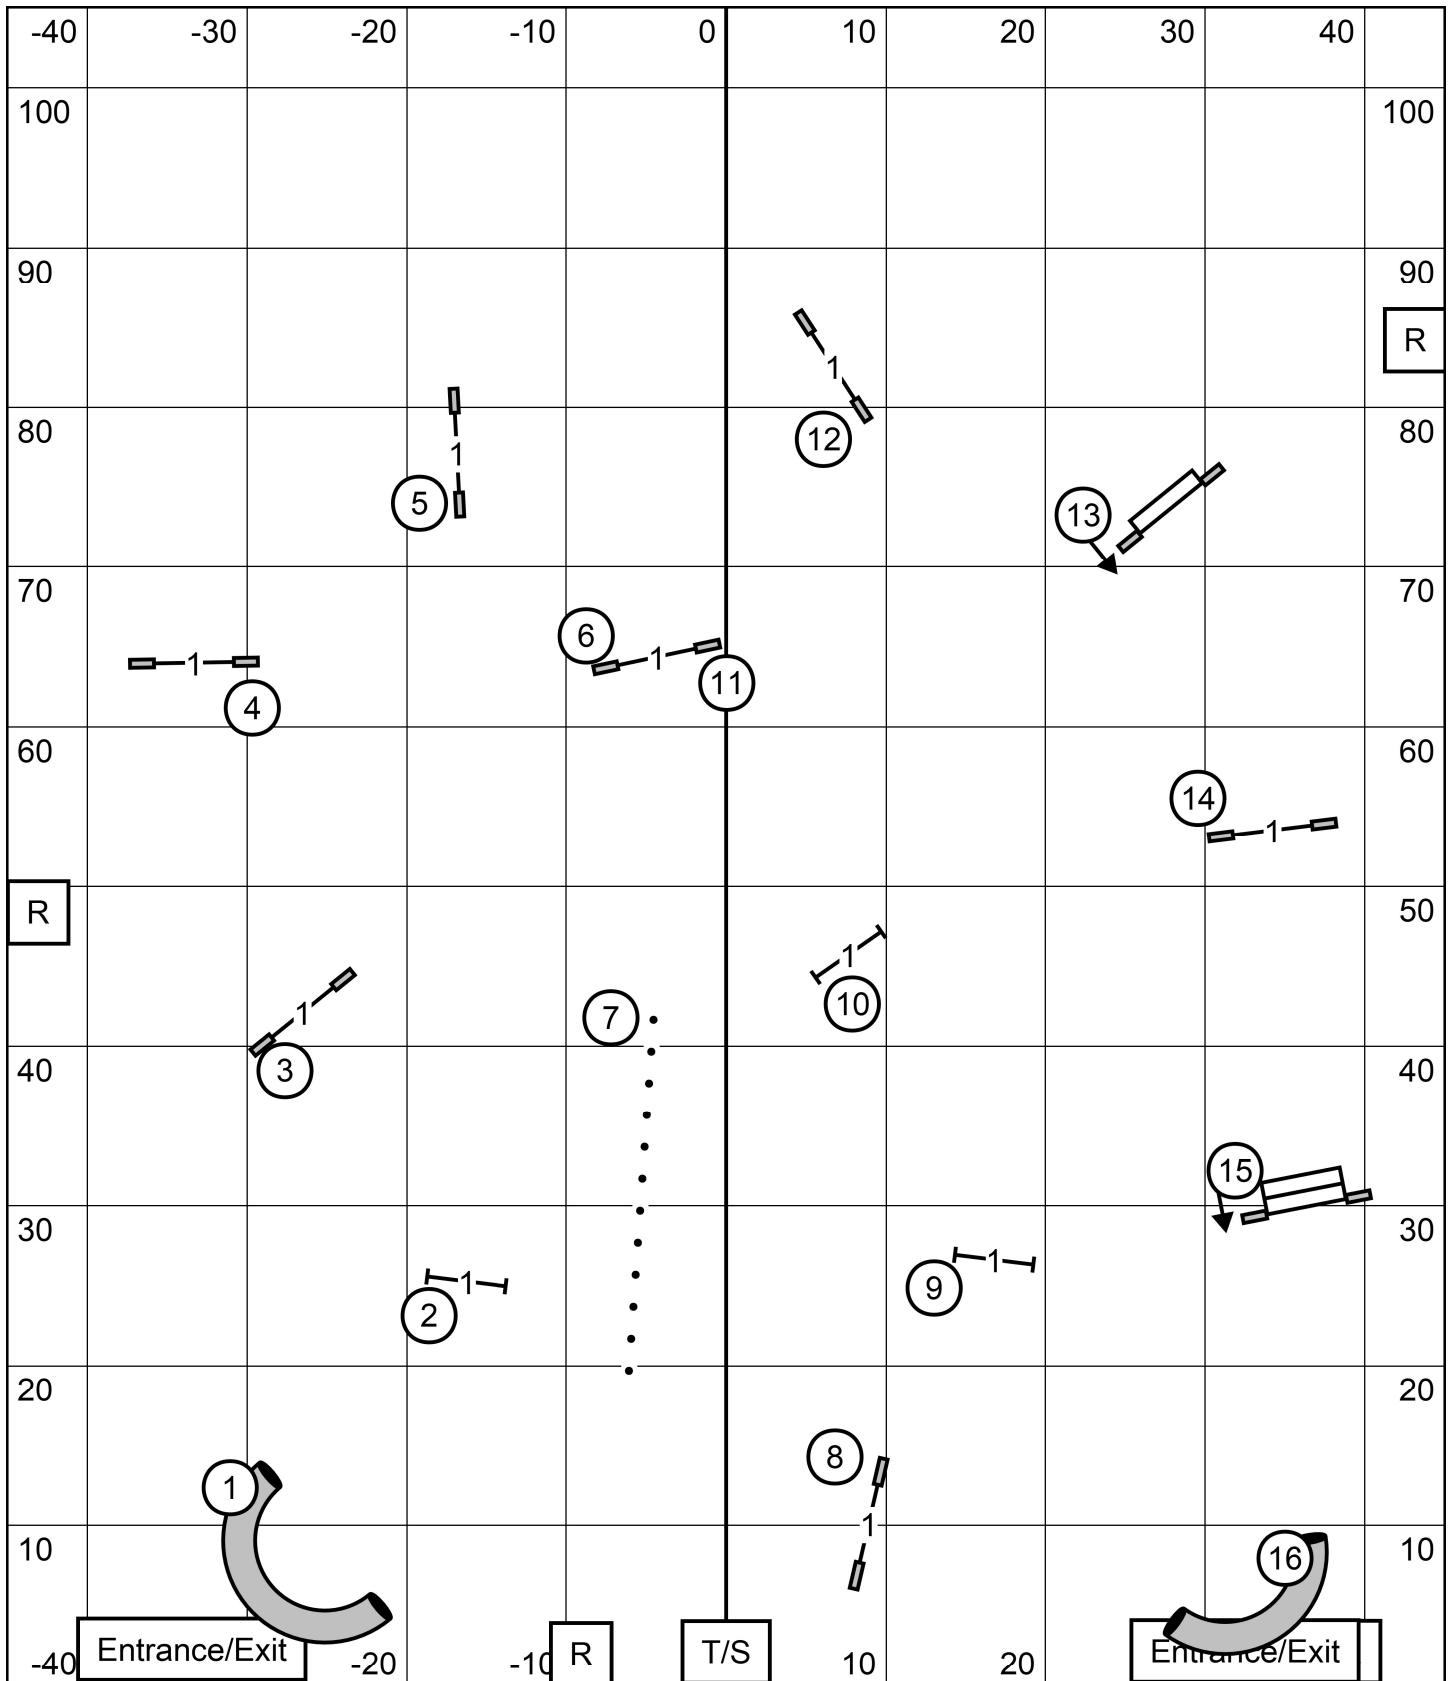

Greater St. Louis Agility Club
 Excellent/Masters JWW
 February 2, 2025
 JudgeCarolynne Rose

Excellent/ Master Standard

Exit

Greater St. Louis Agility Club
February 2, 2025 (90 x 105)
Judge Cheri Tyre-Roberts

T/S

Enter

Greater St. Louis Agility Club
 Novice JWW
 February 2, 2025
 JudgeCarolynne Rose

Novice Standard

Exit

Greater St. Louis Agility Club
 February 2, 2025 (90 x 105)
 Judge Cheri Tyre-Roberts

T/S

Enter

Greater St. Louis Agility Club
 Open JWW
 February 2, 2025
 JudgeCarolynne Rose

Open Standard

Exit

Greater St. Louis Agility Club
February 2, 2025 (90 x 105)
Judge Cheri Tyre-Roberts

T/S

Enter

Greater St. Louis Agility Club
 Premier JWW
 February 2, 2025
 JudgeCarolynne Rose

Premier Standard

Premier Standard Course Times
MCT-74
74 sec-4"P ,8P
69 sec-8"
65 sec-12,12P,20P
60 sec-16",16P,24"
55 sec-20"

Exit

Greater St. Louis Agility Club
February 2, 2025 (90 x 105)
Judge Cheri Tyre-Roberts