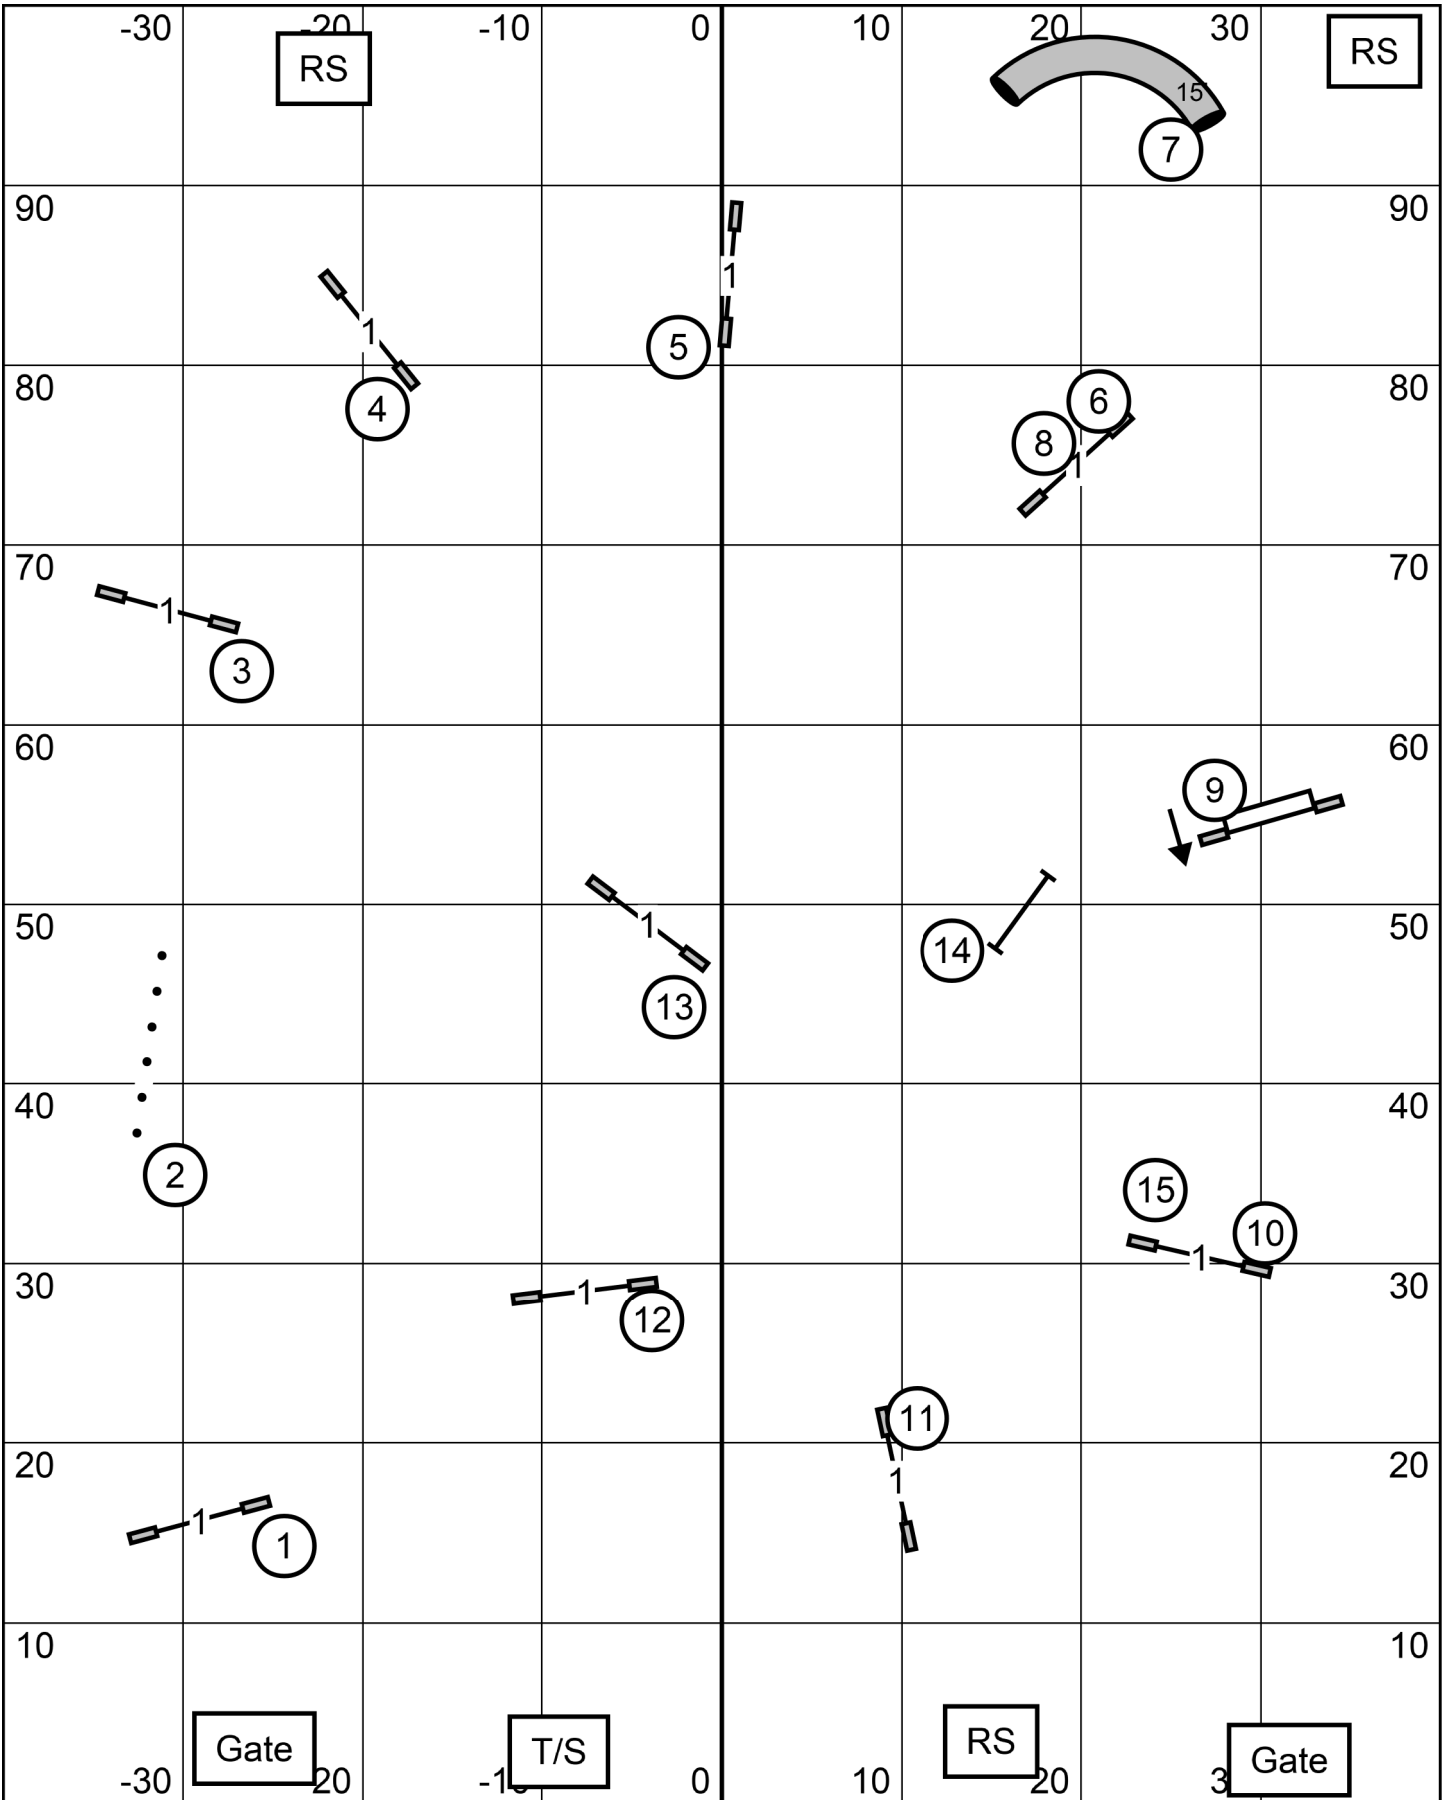

SATURDAY February 8, 2025
Mound City Obedience Training Club

NOVICE JWW
Judge David J Nauer