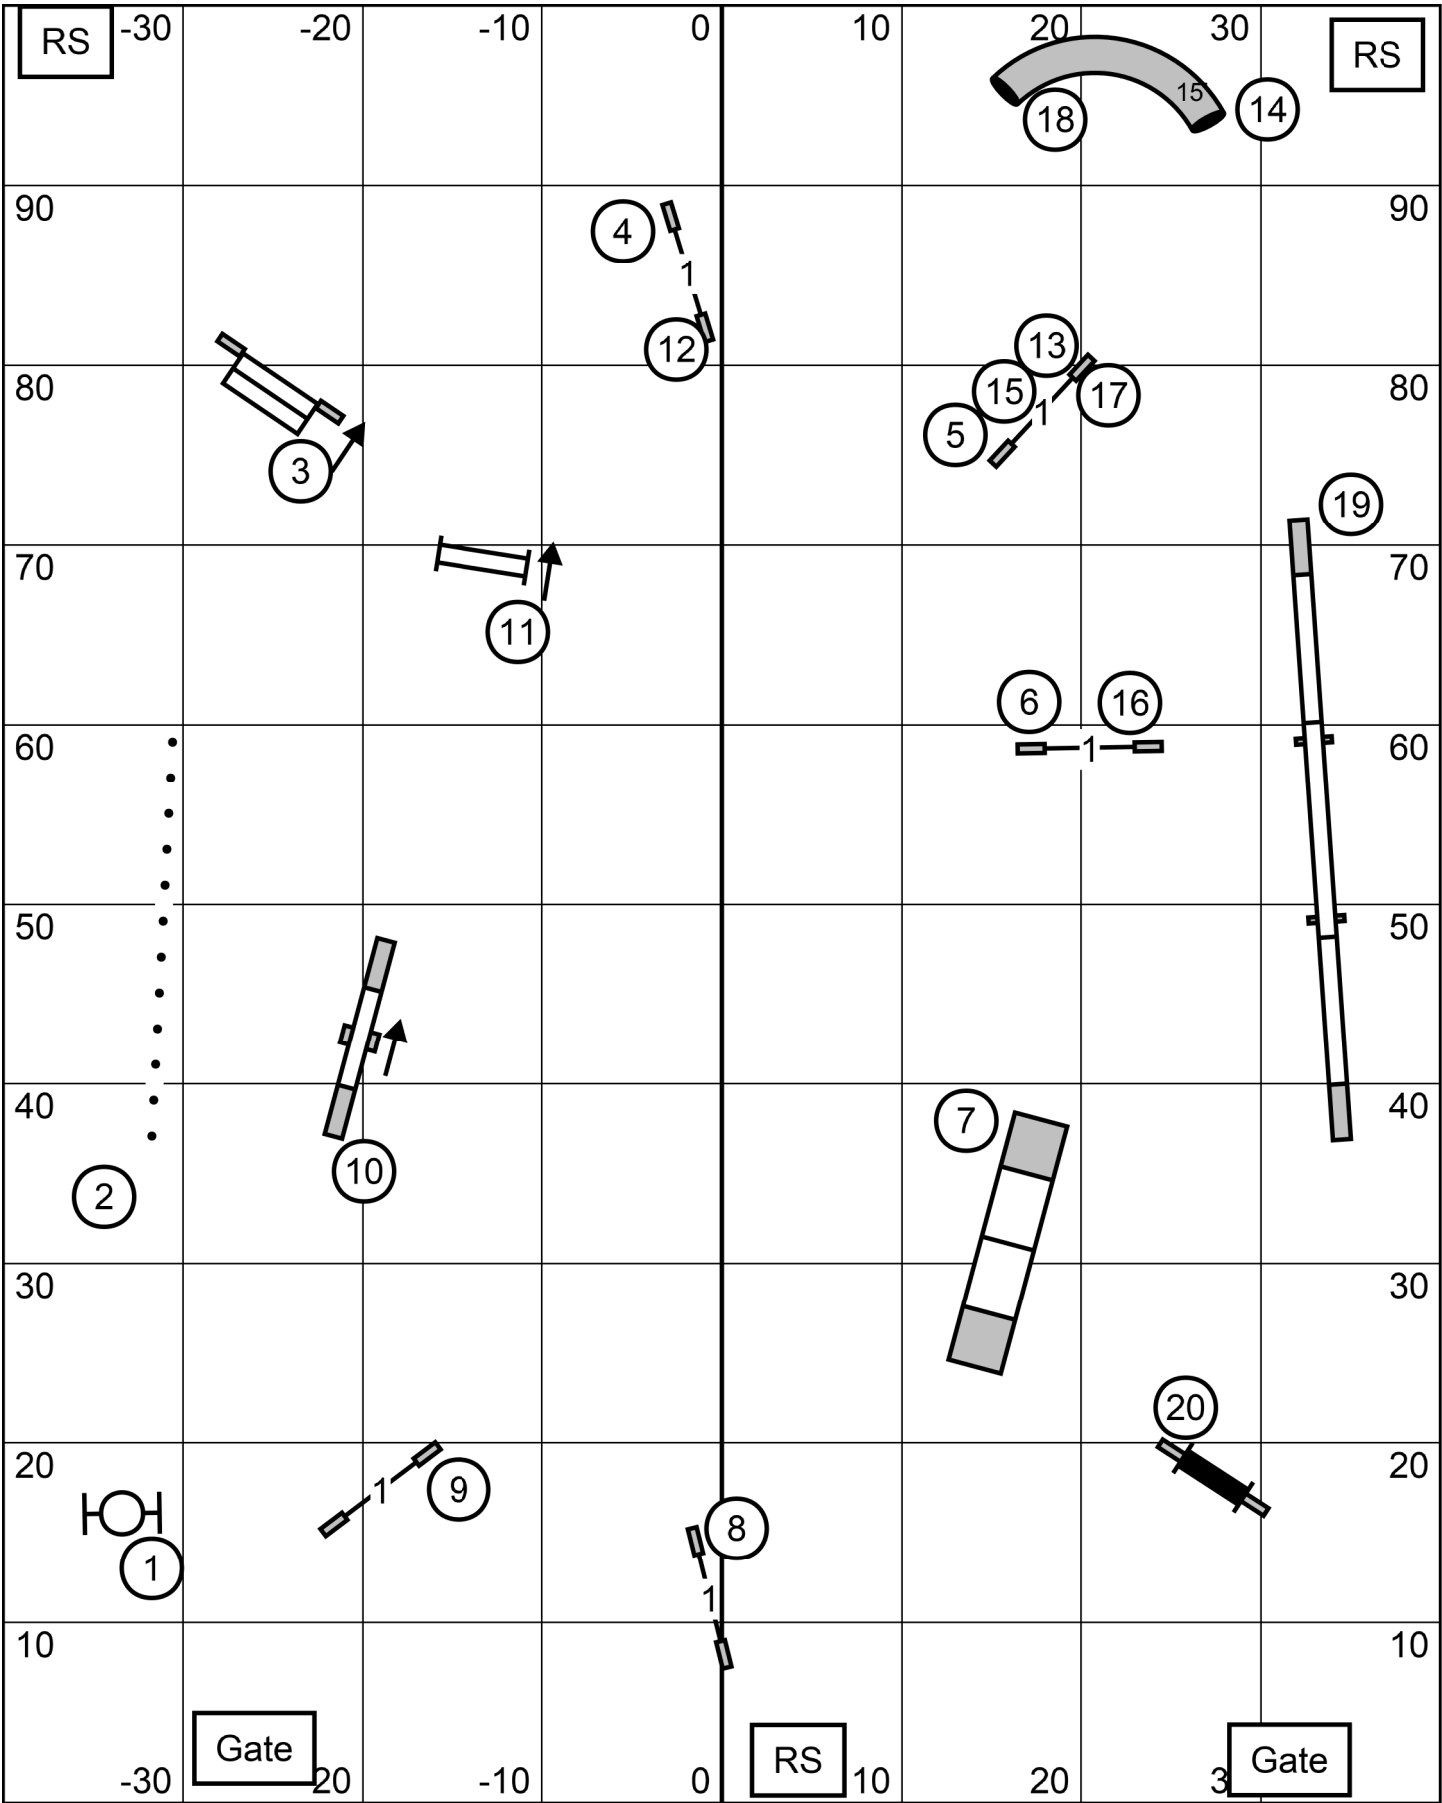

SATURDAY February 8, 2025
Mound City Obedience Training Club

T/S

MASTER & EXCELLENT STANDARD
Judge David J Nauer