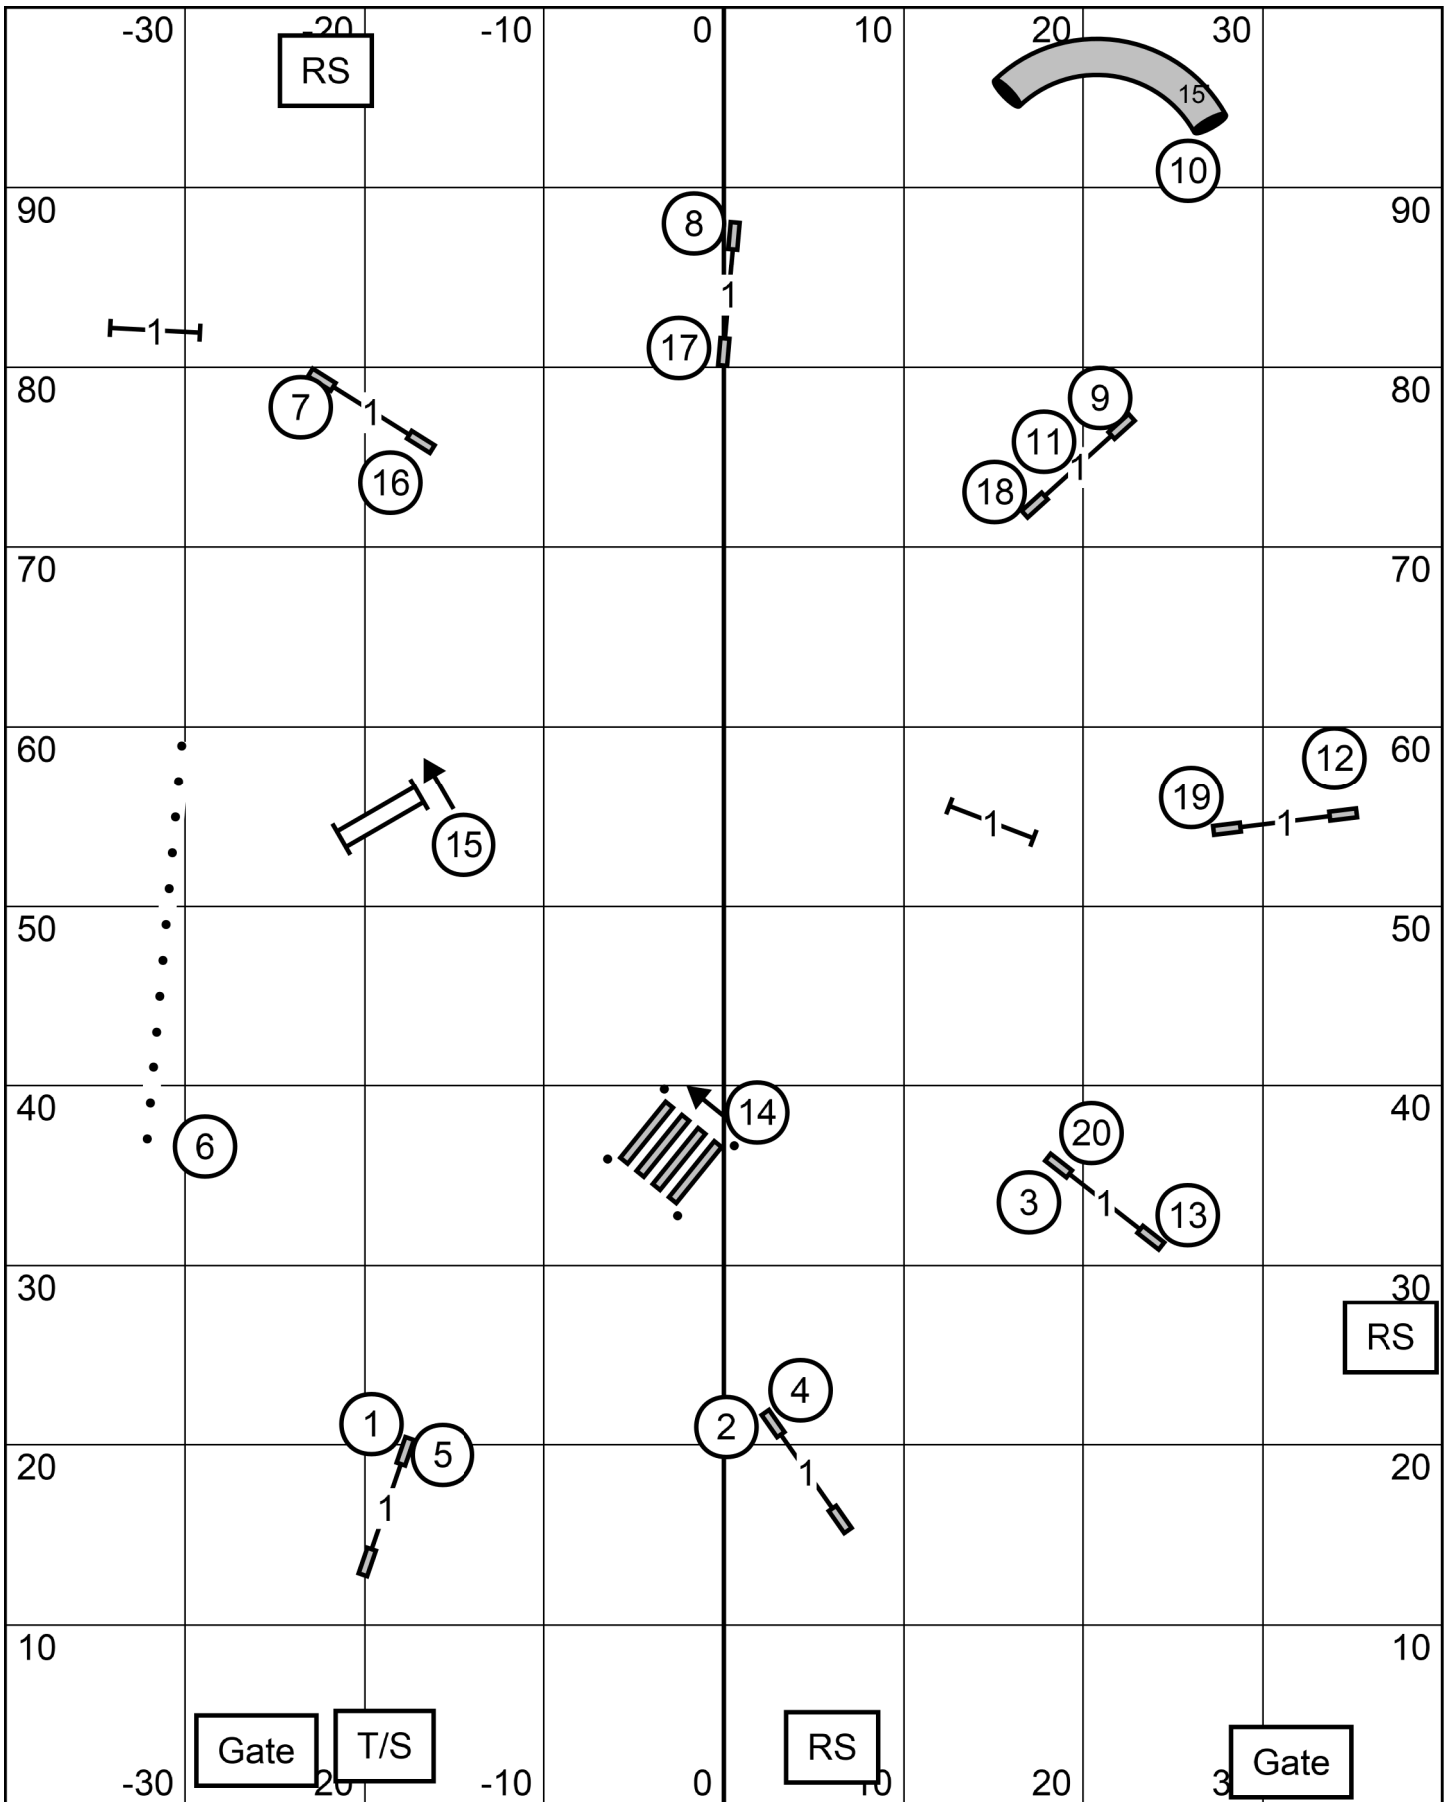

SATURDAY February 8, 2025

Mound City Obedience Training Club

FAST ALL LEVELS

Judge David J Nauer

Excellent/Master - Dashed Red Line	(2) (7) (6) OR (6) (7) (2)
Open - Solid Blue Line	(7) (6) OR (6) (7)
Novice - Dotted Green line	(7) (6) OR (6) (7)