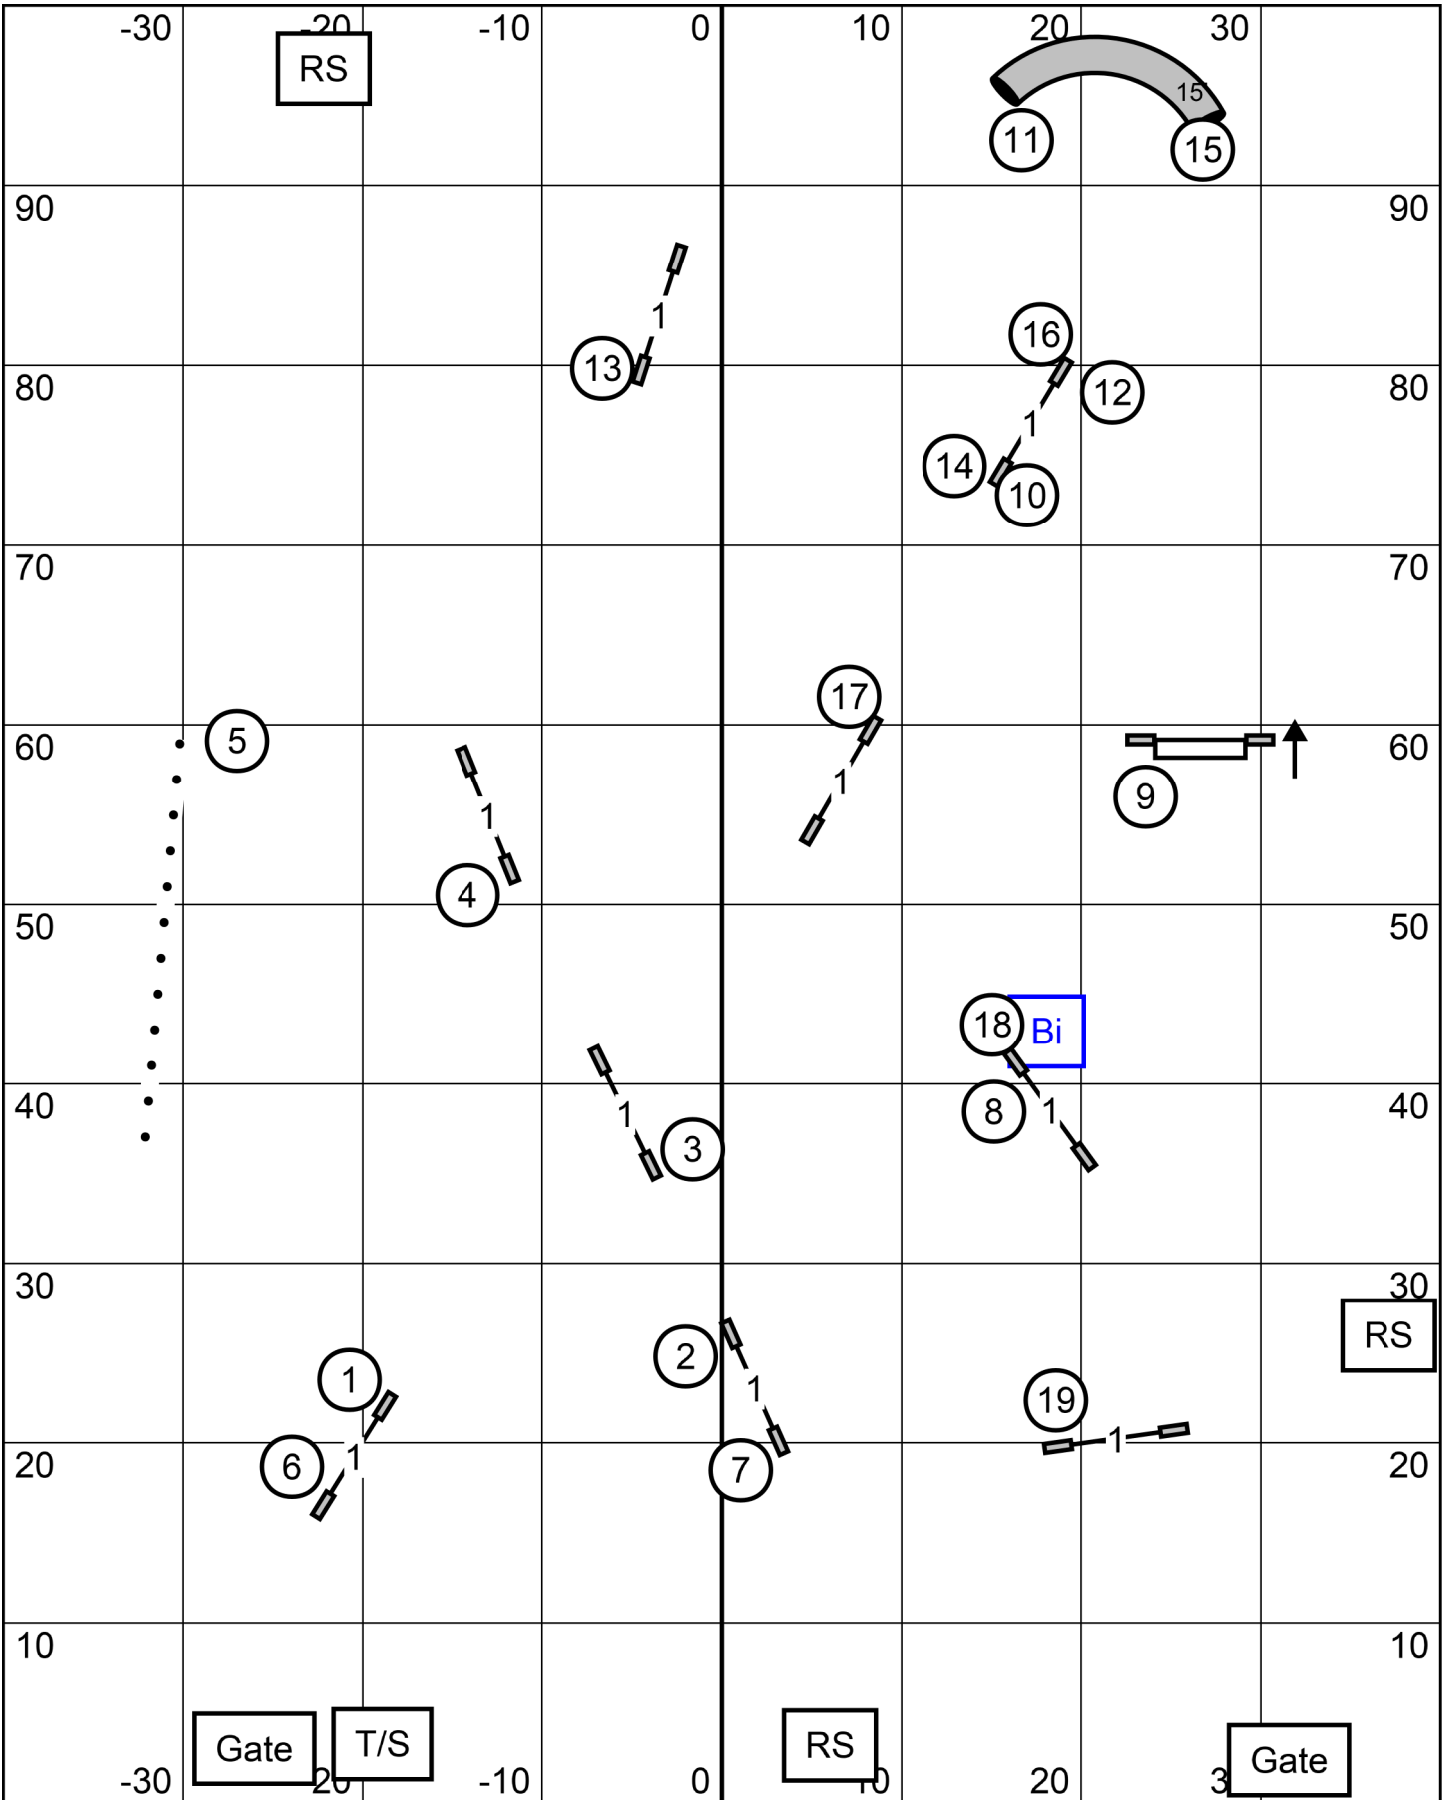

SATURDAY February 8, 2025
Mound City Obedience Training Club

PREMIER JWW
Judge David J Nauer