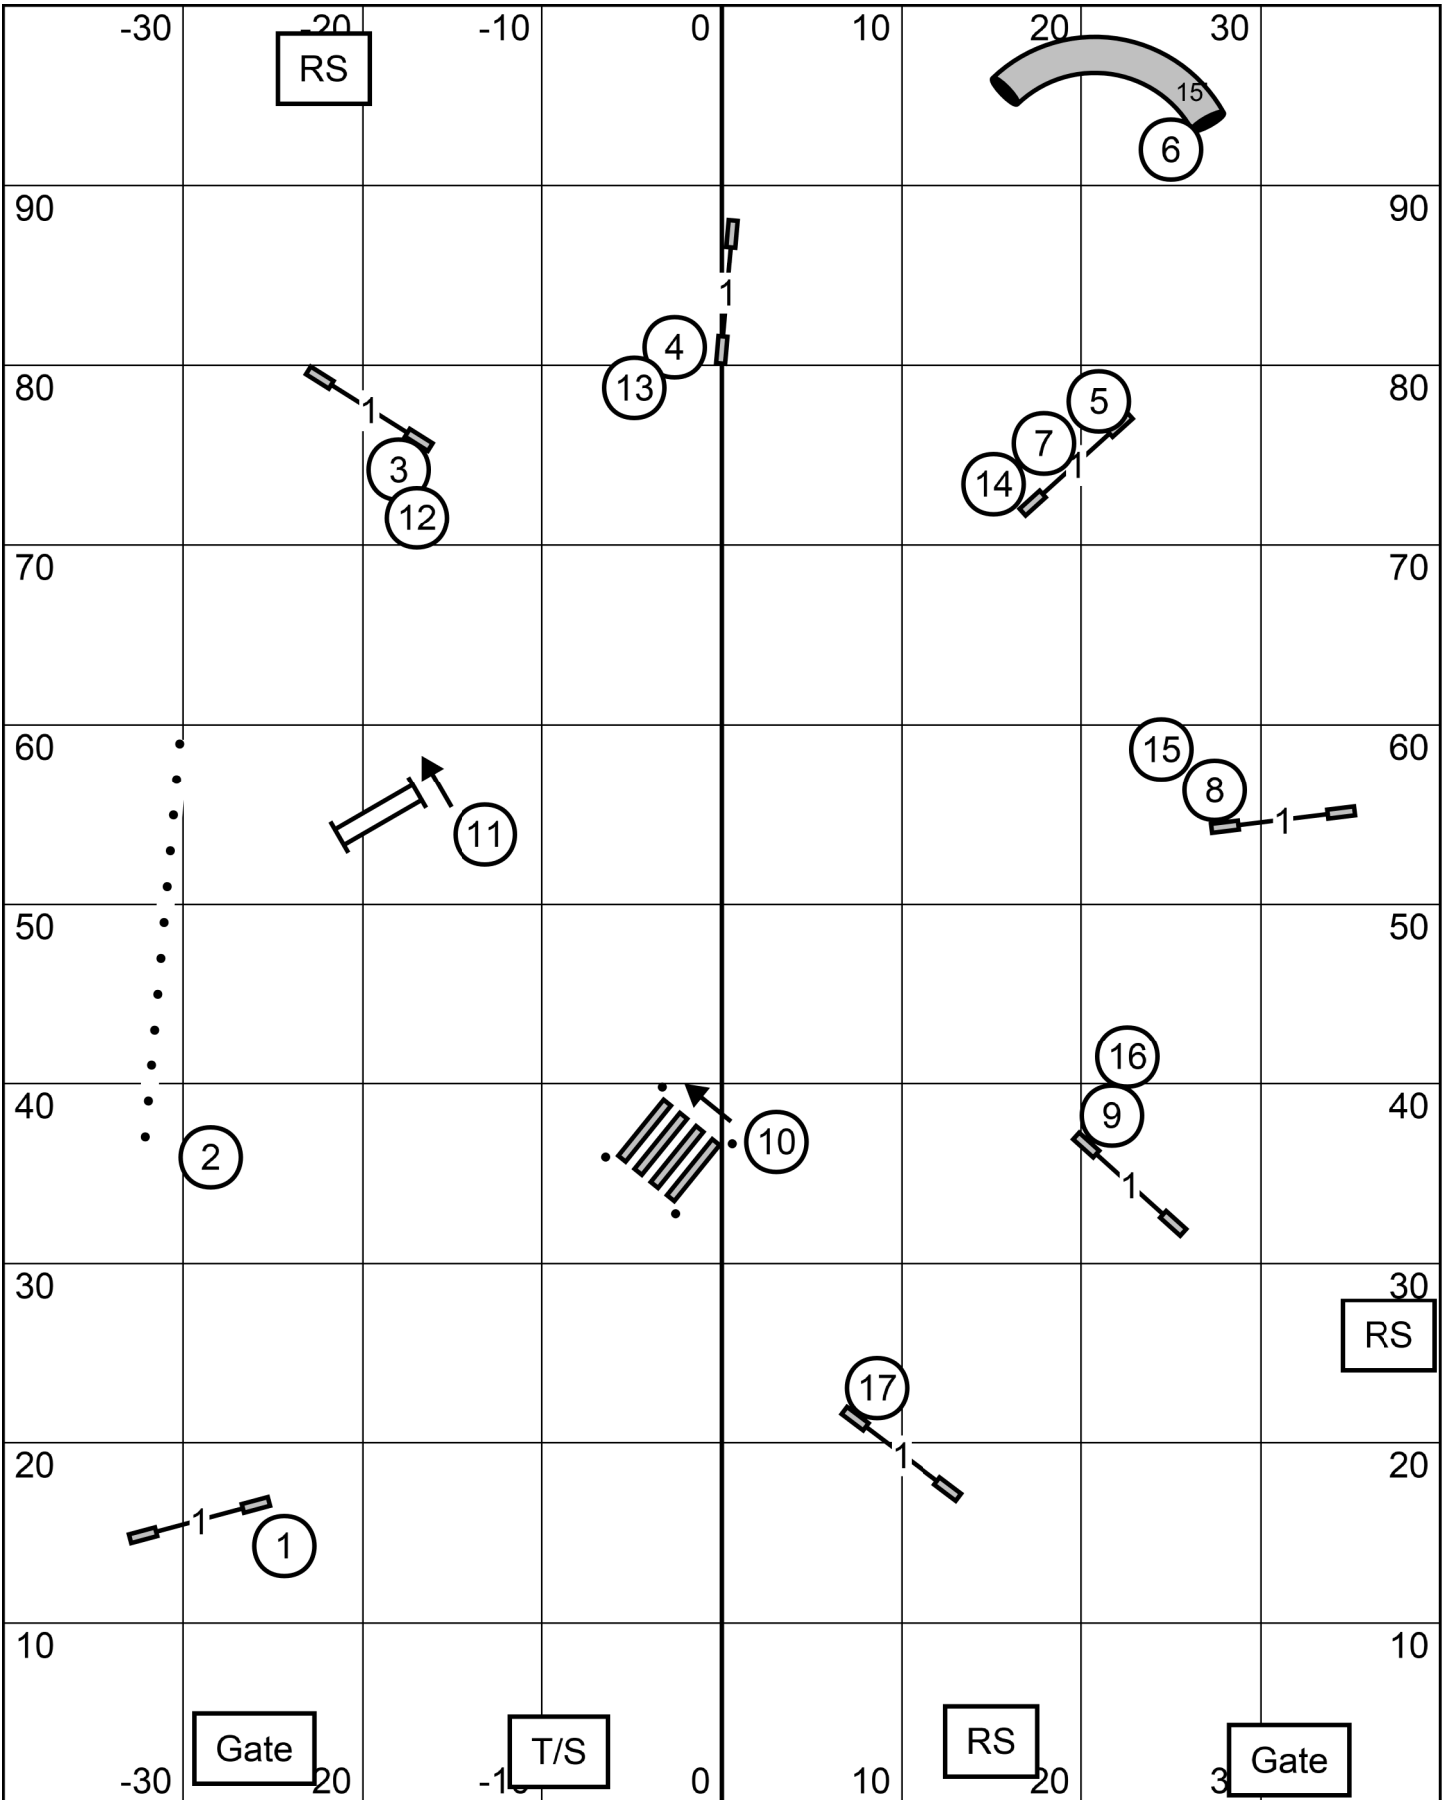

SATURDAY February 8, 2025
Mound City Obedience Training Club

OPEN JWW
Judge David J Nauer