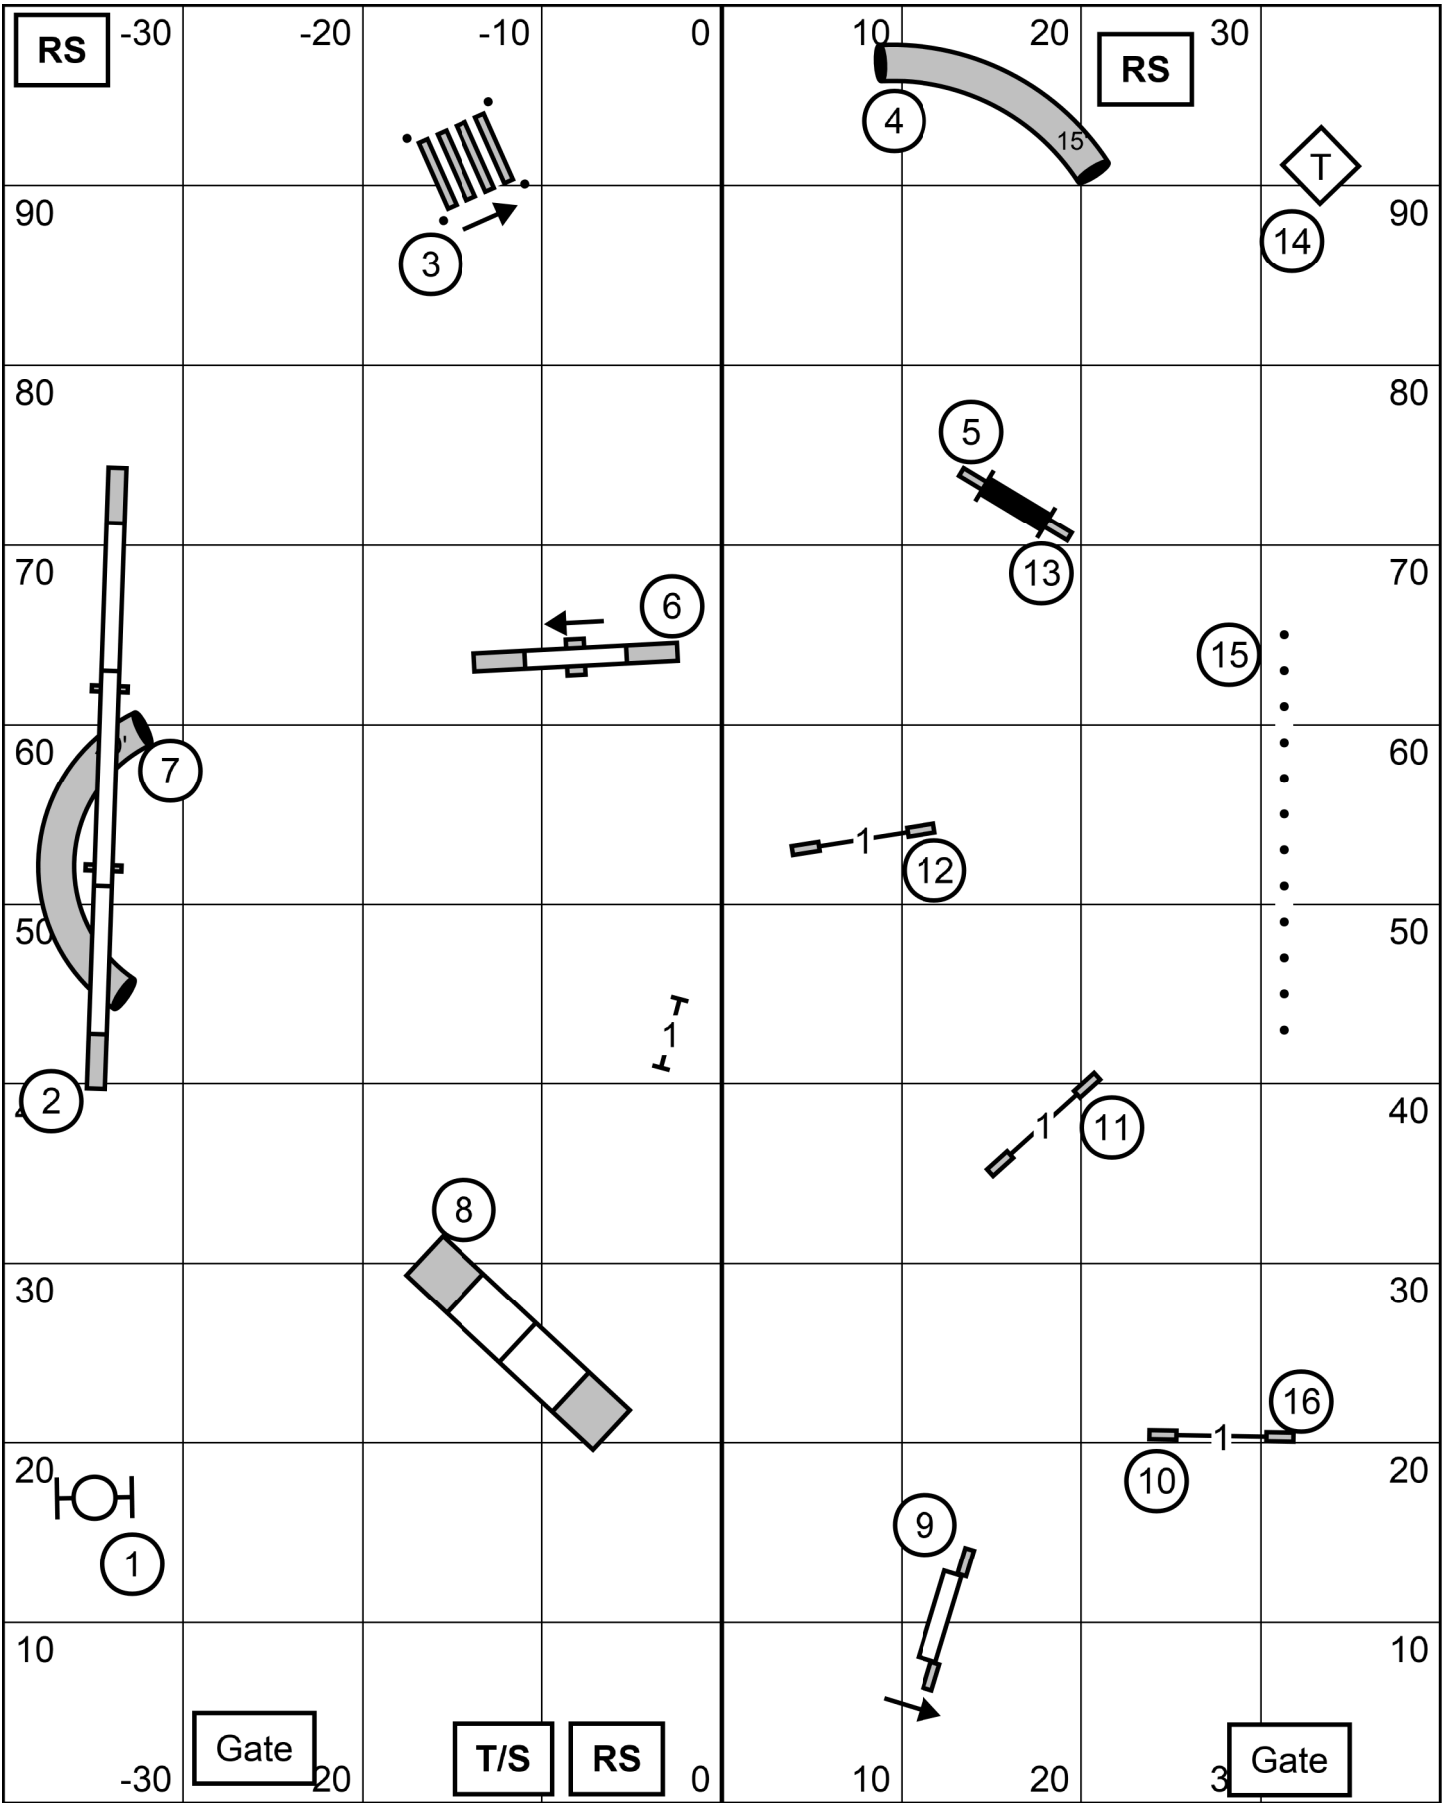

FRIDAY February 7, 2025
Mound City Obedience Training Club

OPEN STANDARD
Judge David J Nauer