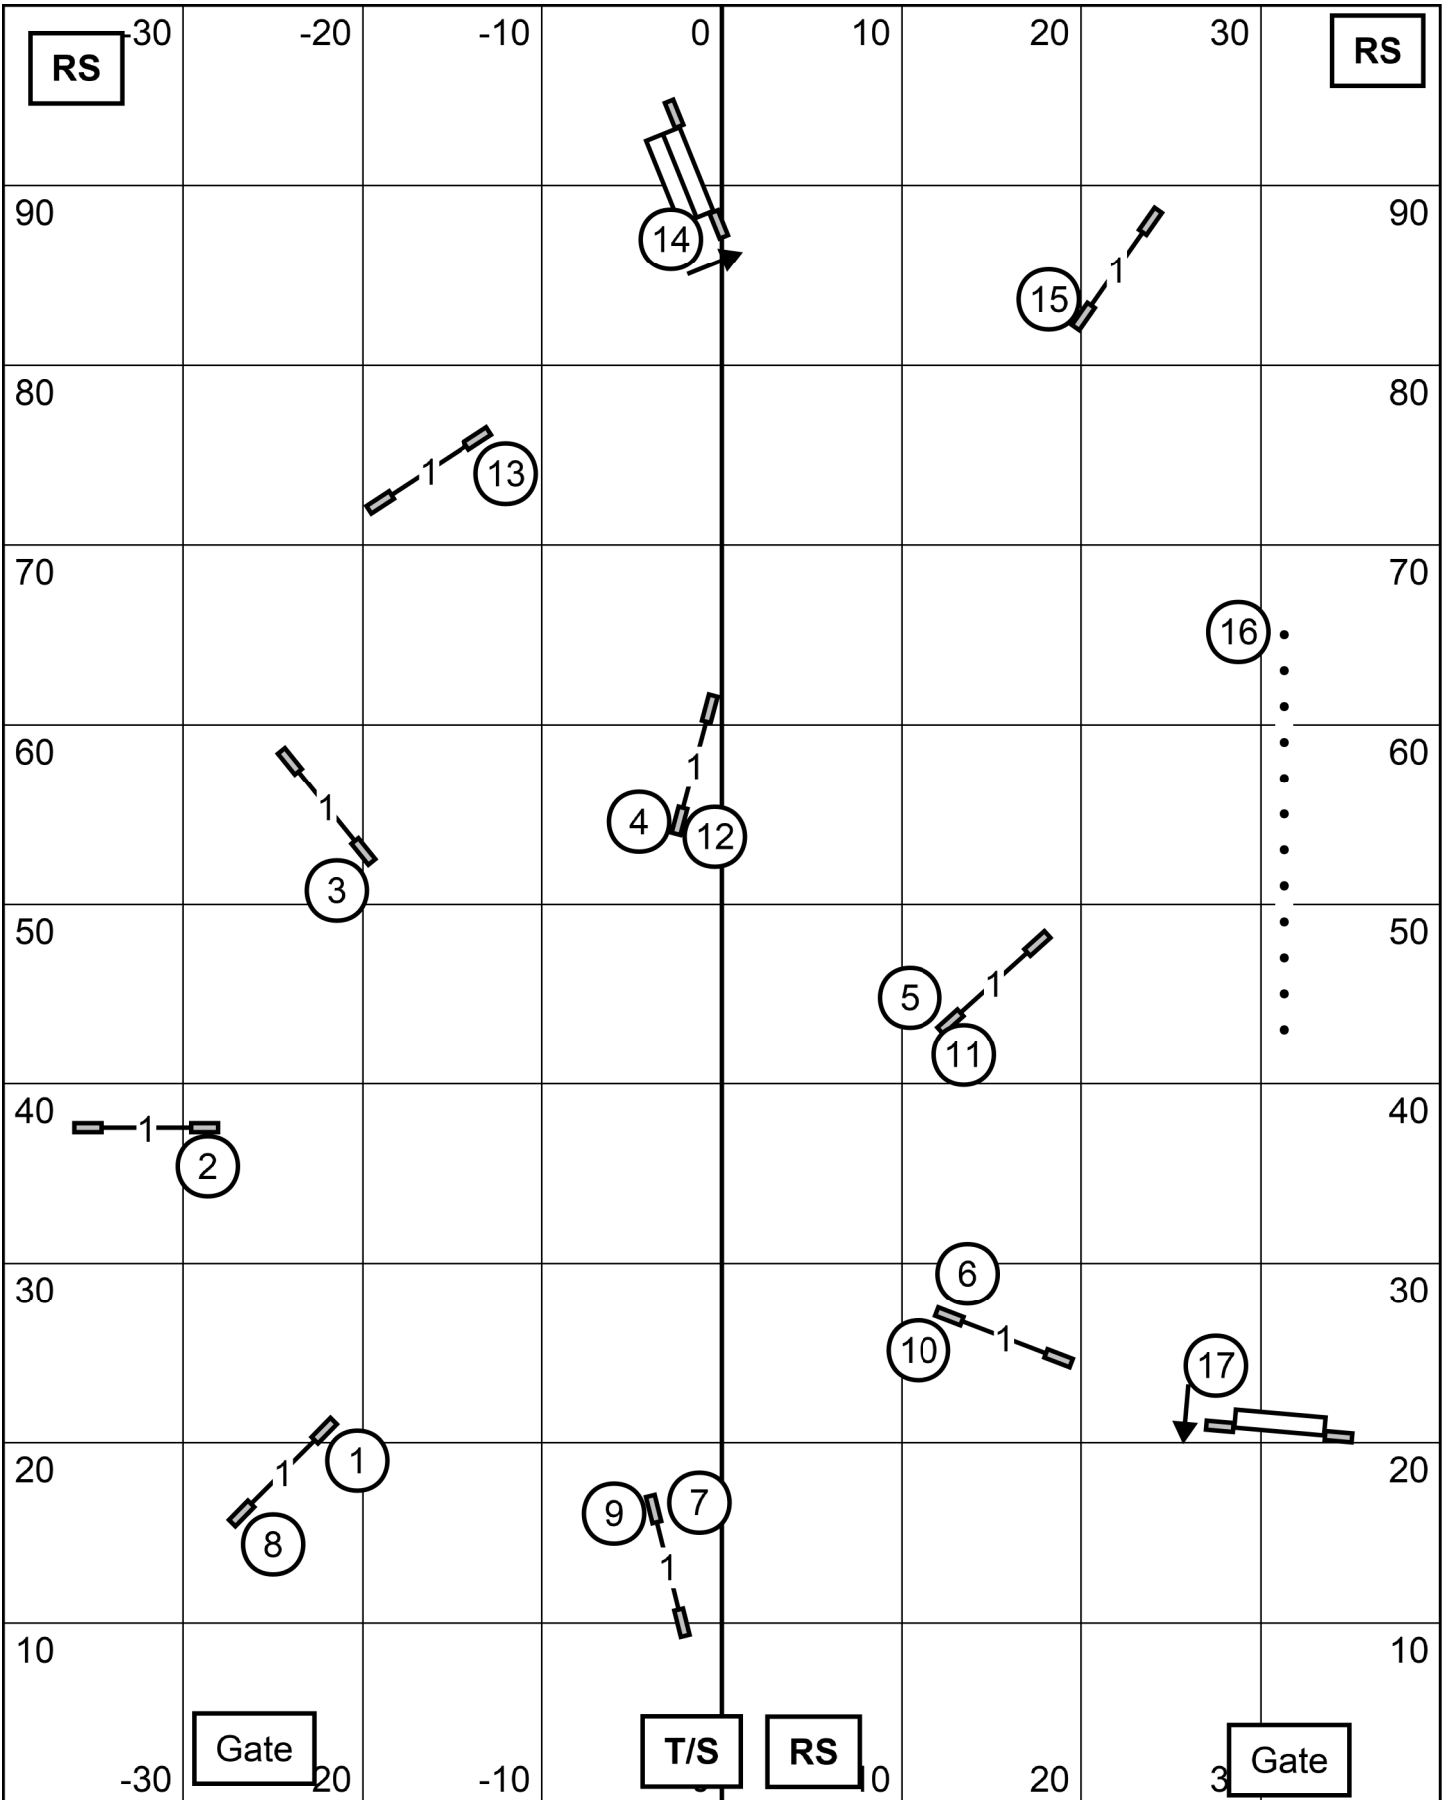

FRIDAY February 7, 2025
Mound City Obedience Training Club

OPEN JWW
Judge David J Nauer