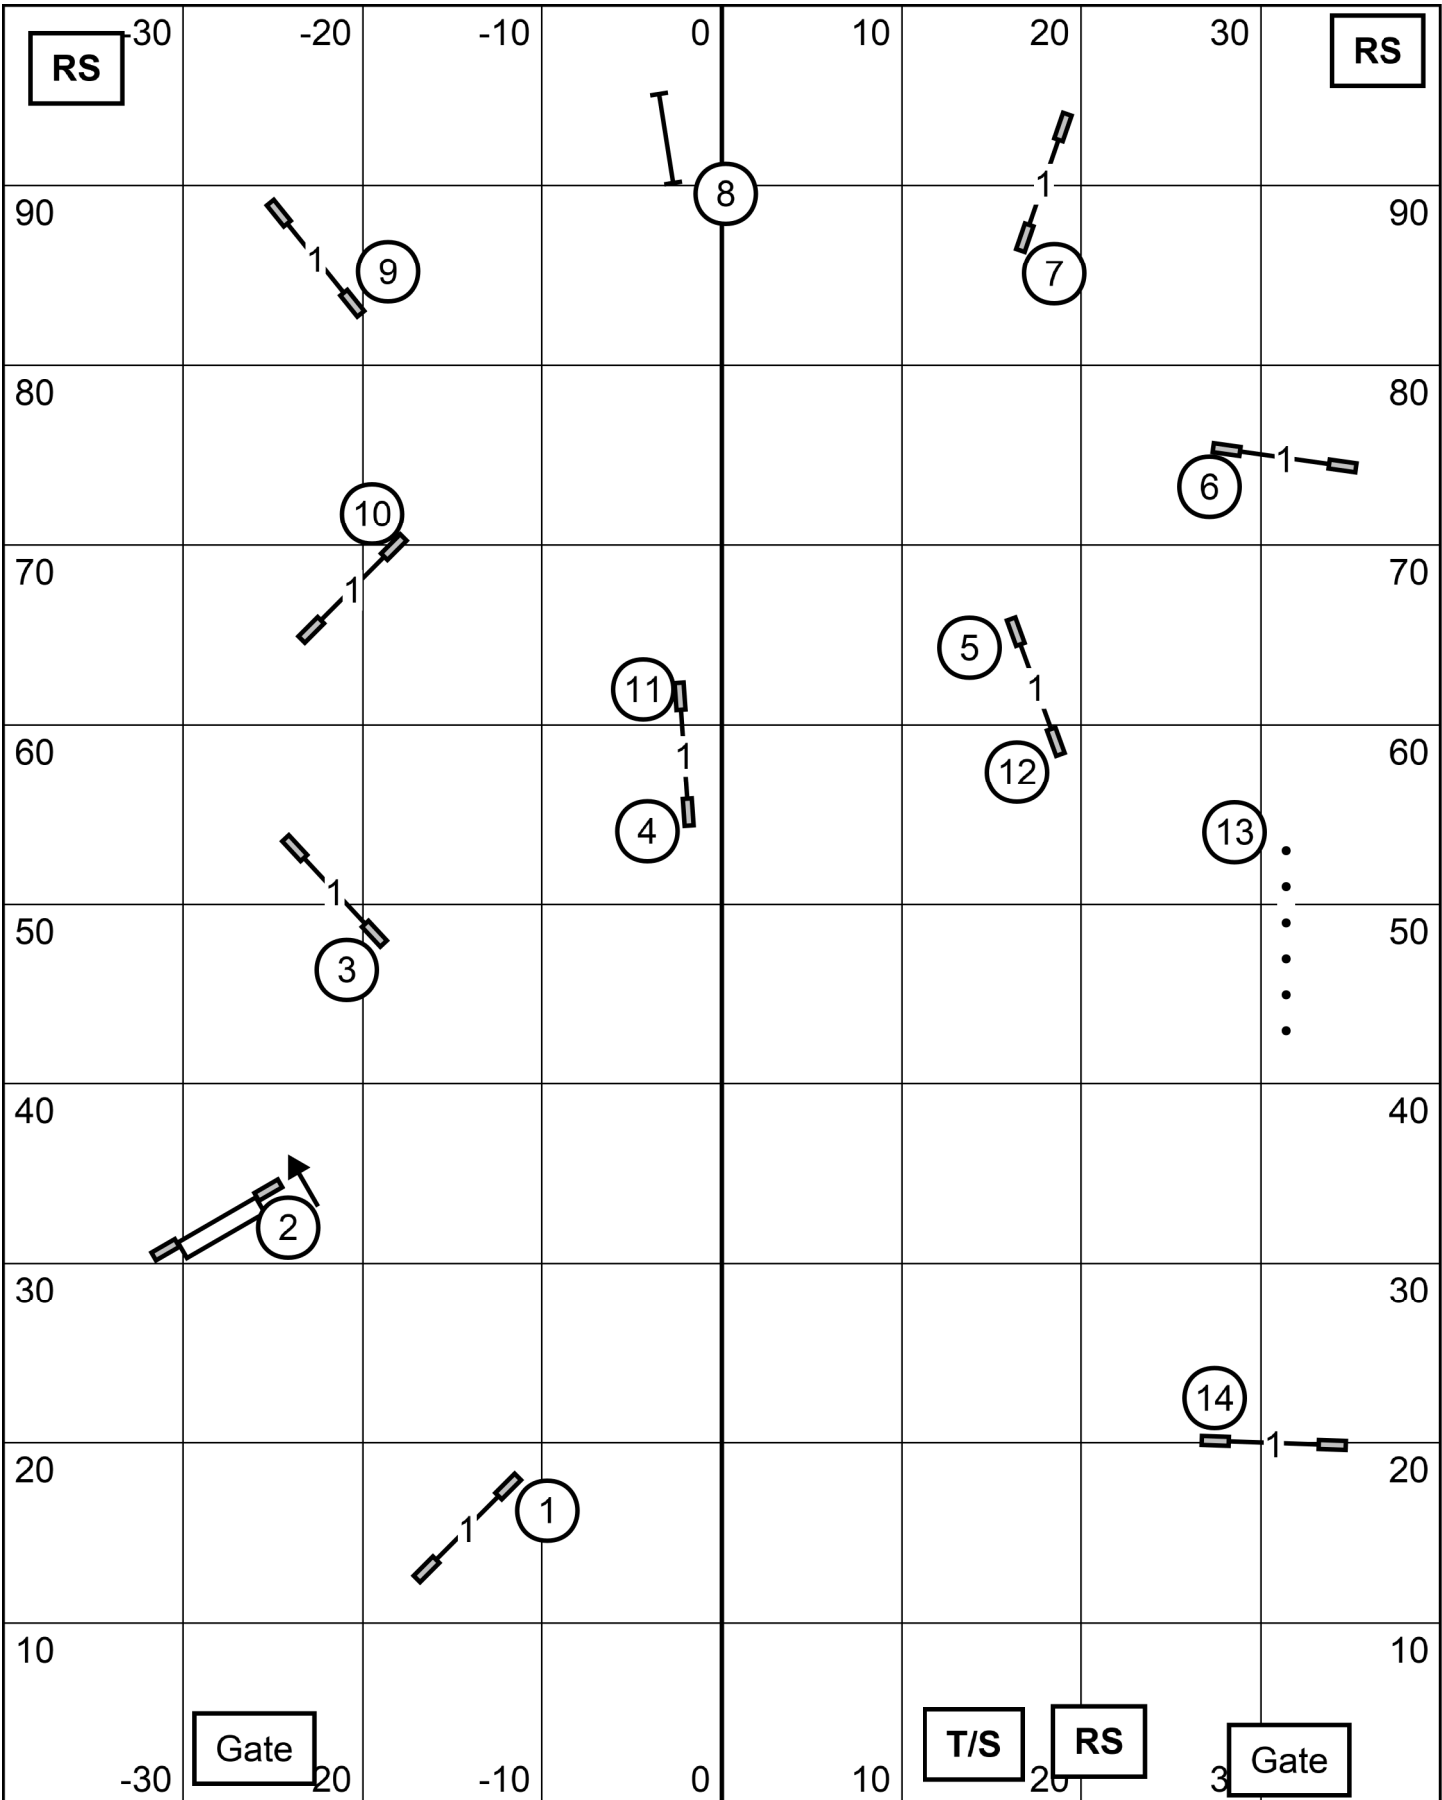

FRIDAY February 7, 2025
Mound City Obedience Training Club

NOVICE JWW
Judge David J Nauer