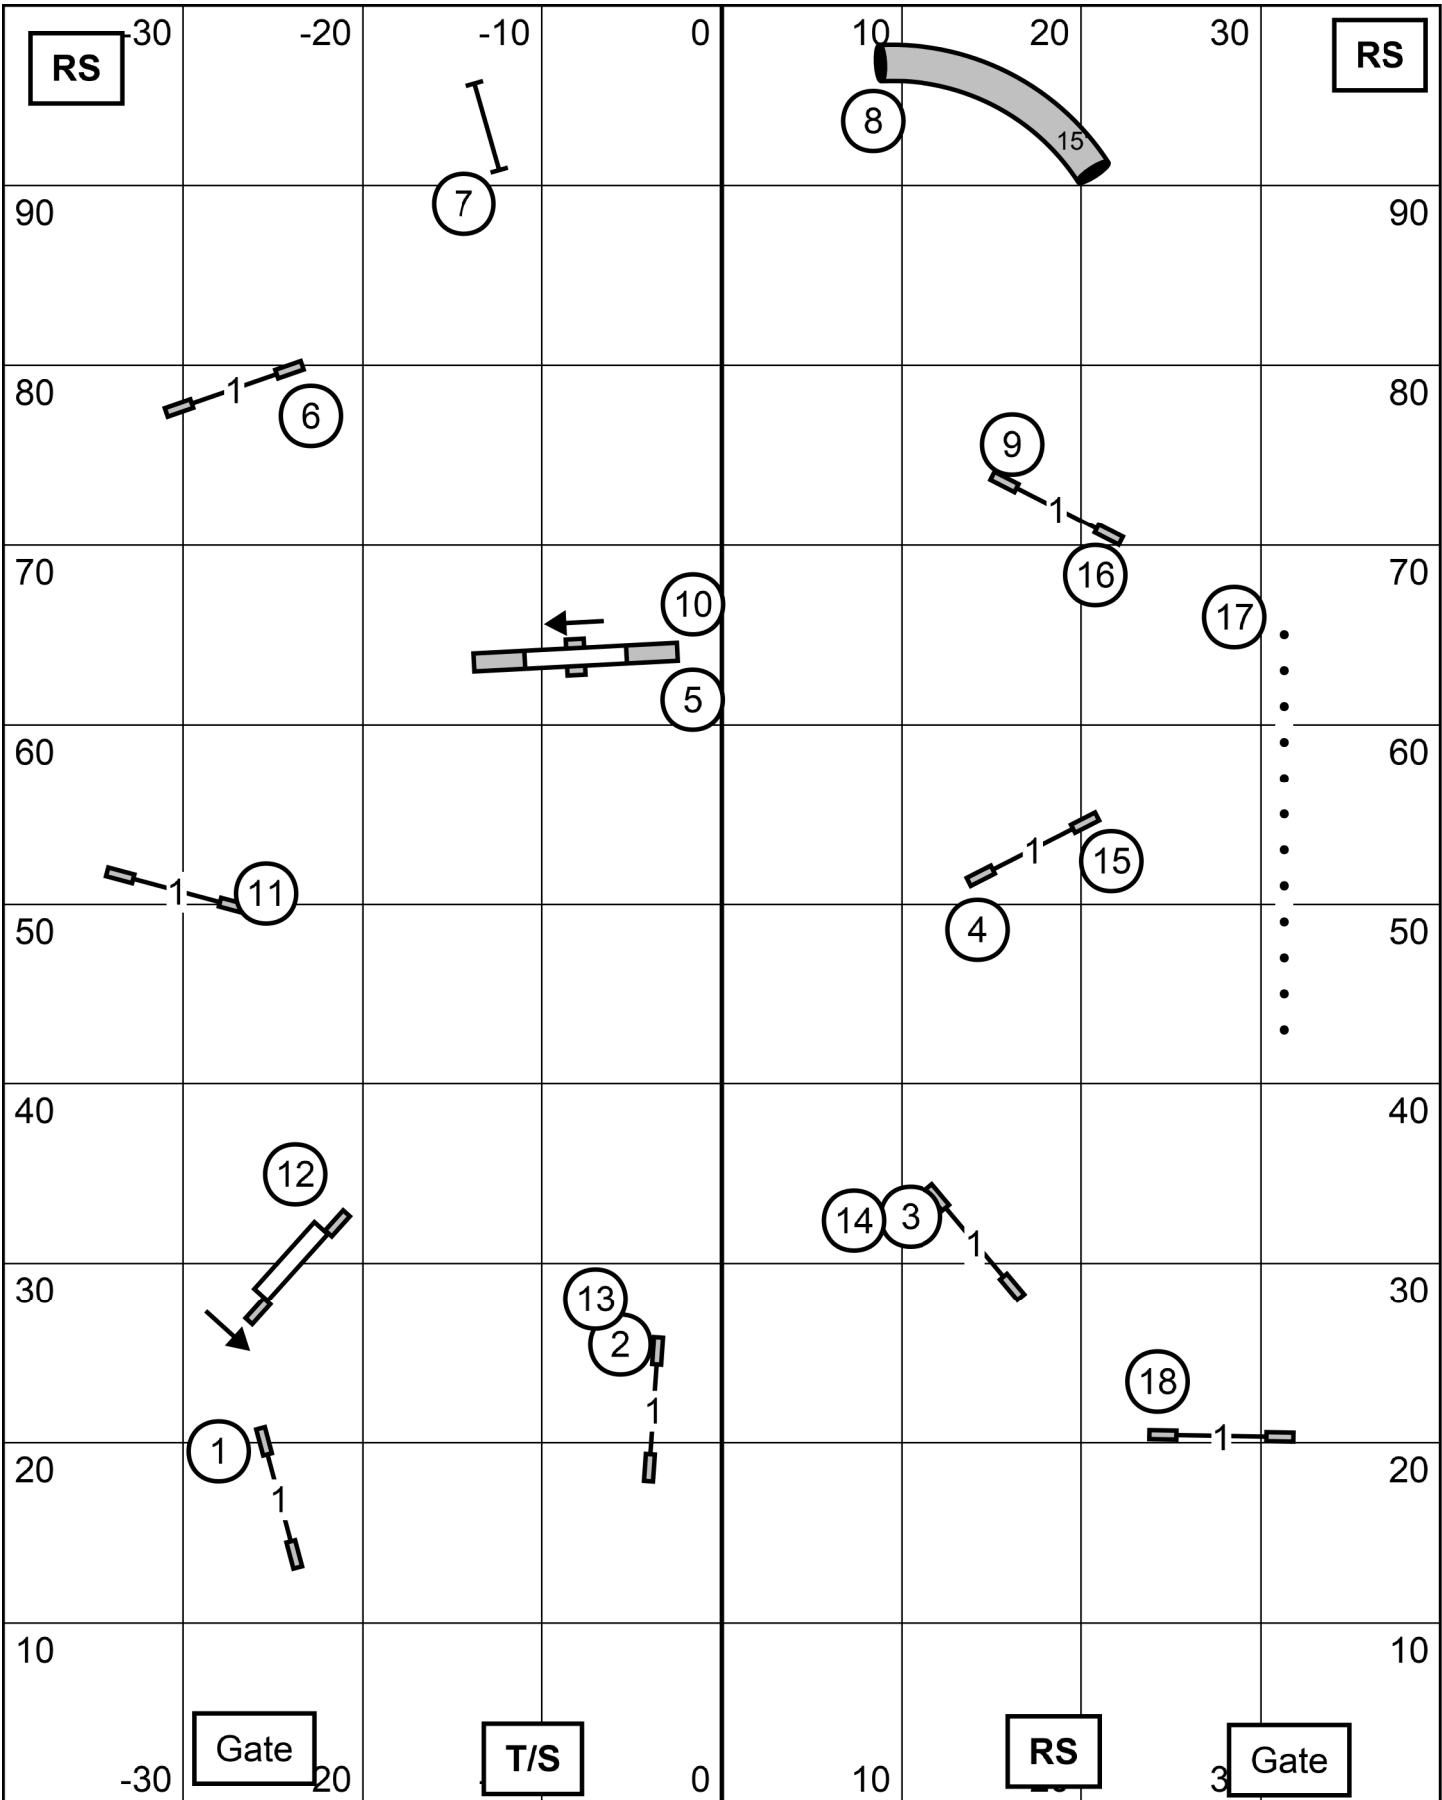

FRIDAY February 7, 2025
Mound City Obedience Training Club

TIME 2 BEAT
Judge David J Nauer