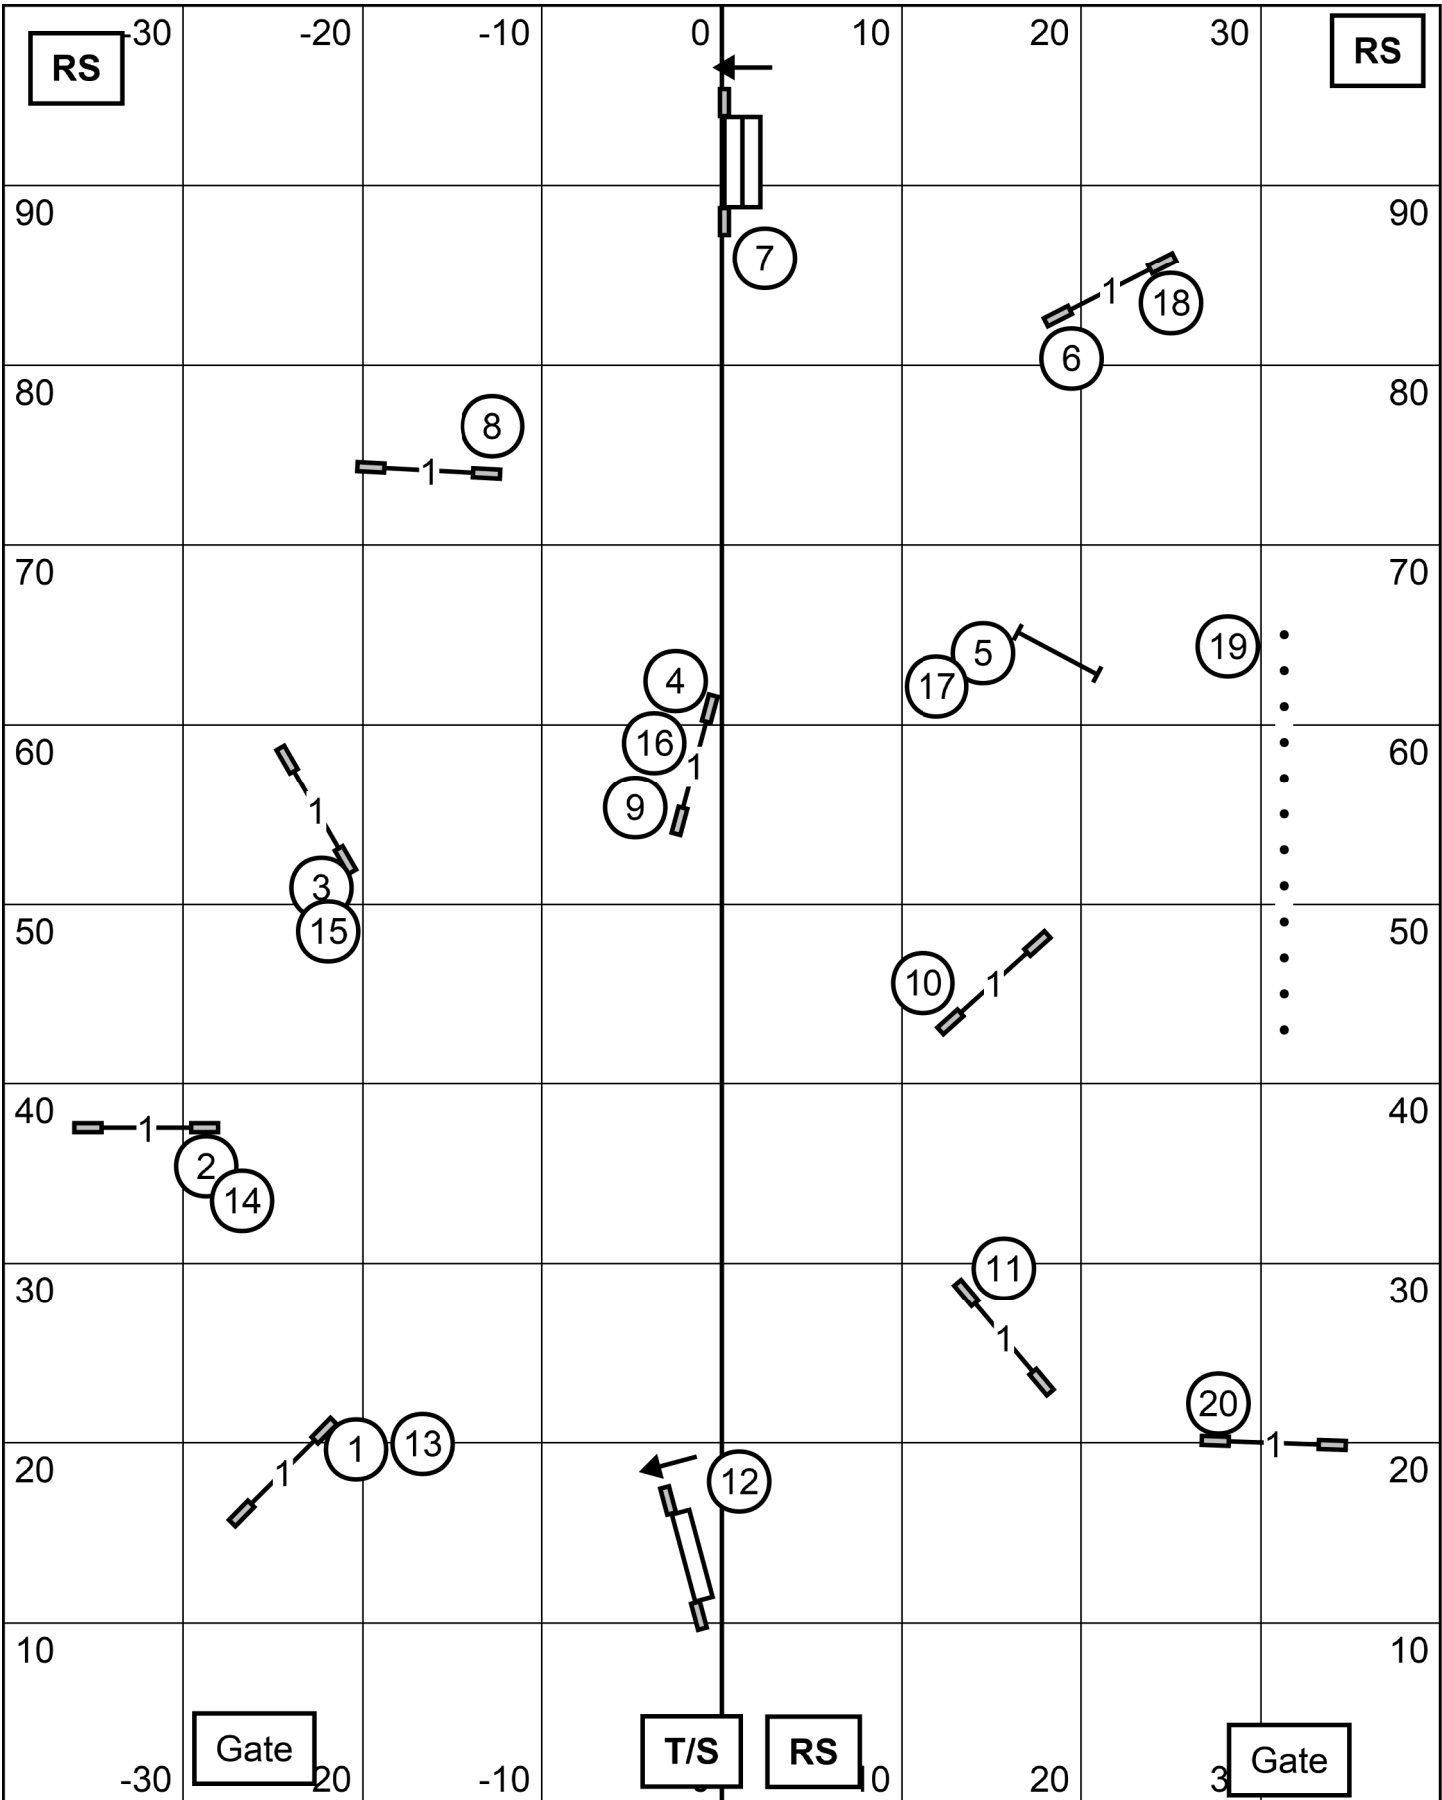

**FRIDAY February 7, 2025**  
 Mound City Obedience Training Club

**FAST ALL LEVELS**  
 Judge David J Nauer

Excellent/Master - Dashed Red Line	(6) (2) (7) IN FLOW
Open - Solid Blue Line	IN FLOW (6) (2) OR (2) (7)
Novice - Dotted Green line	IN FLOW (6) (2) OR (2) (7)