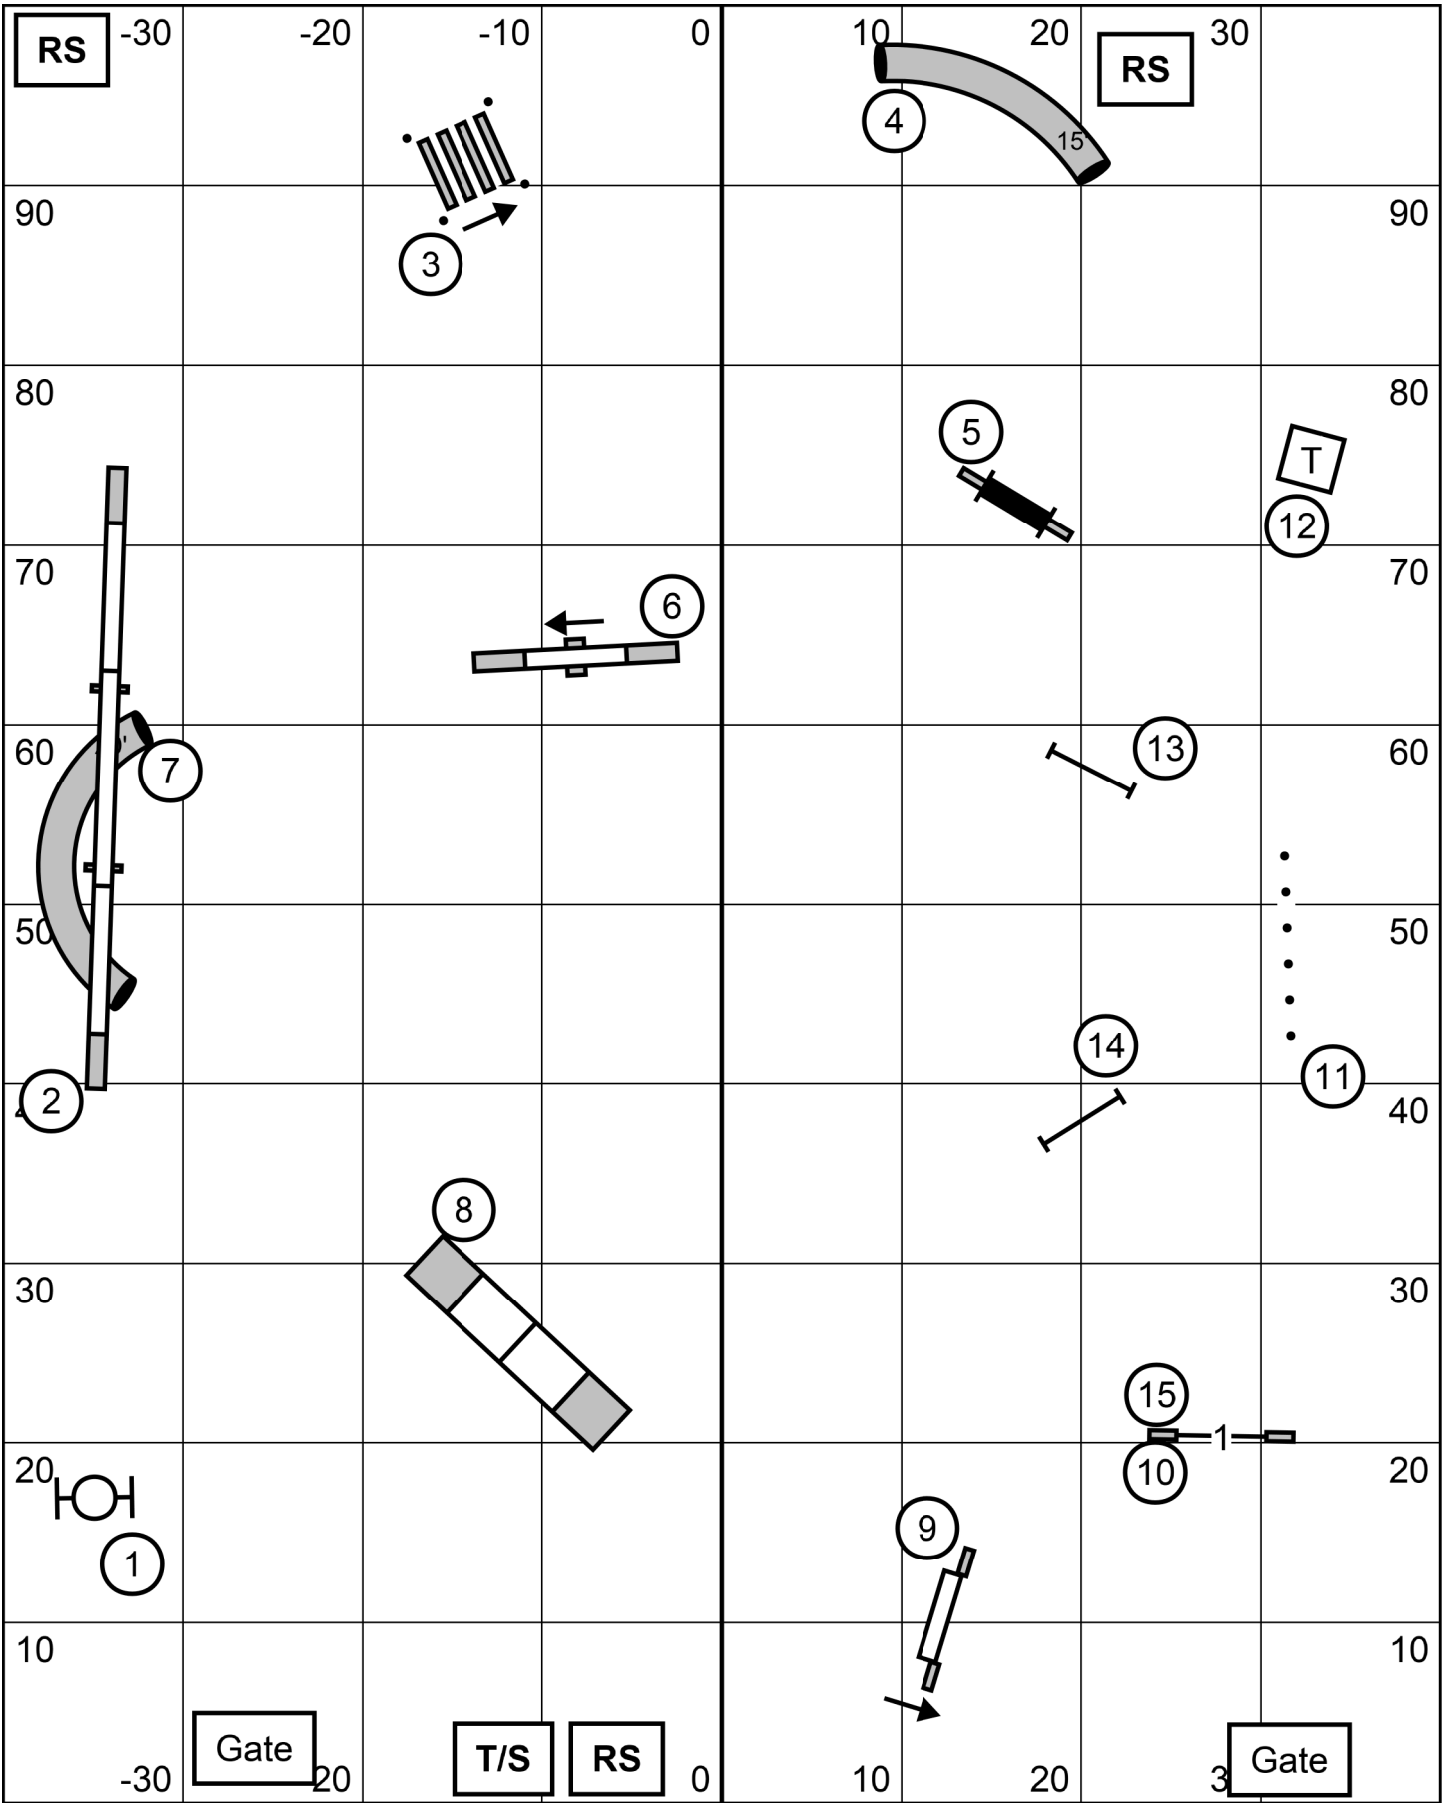

FRIDAY February 7, 2025
Mound City Obedience Training Club

NOVICE STANDARD
Judge David J Nauer