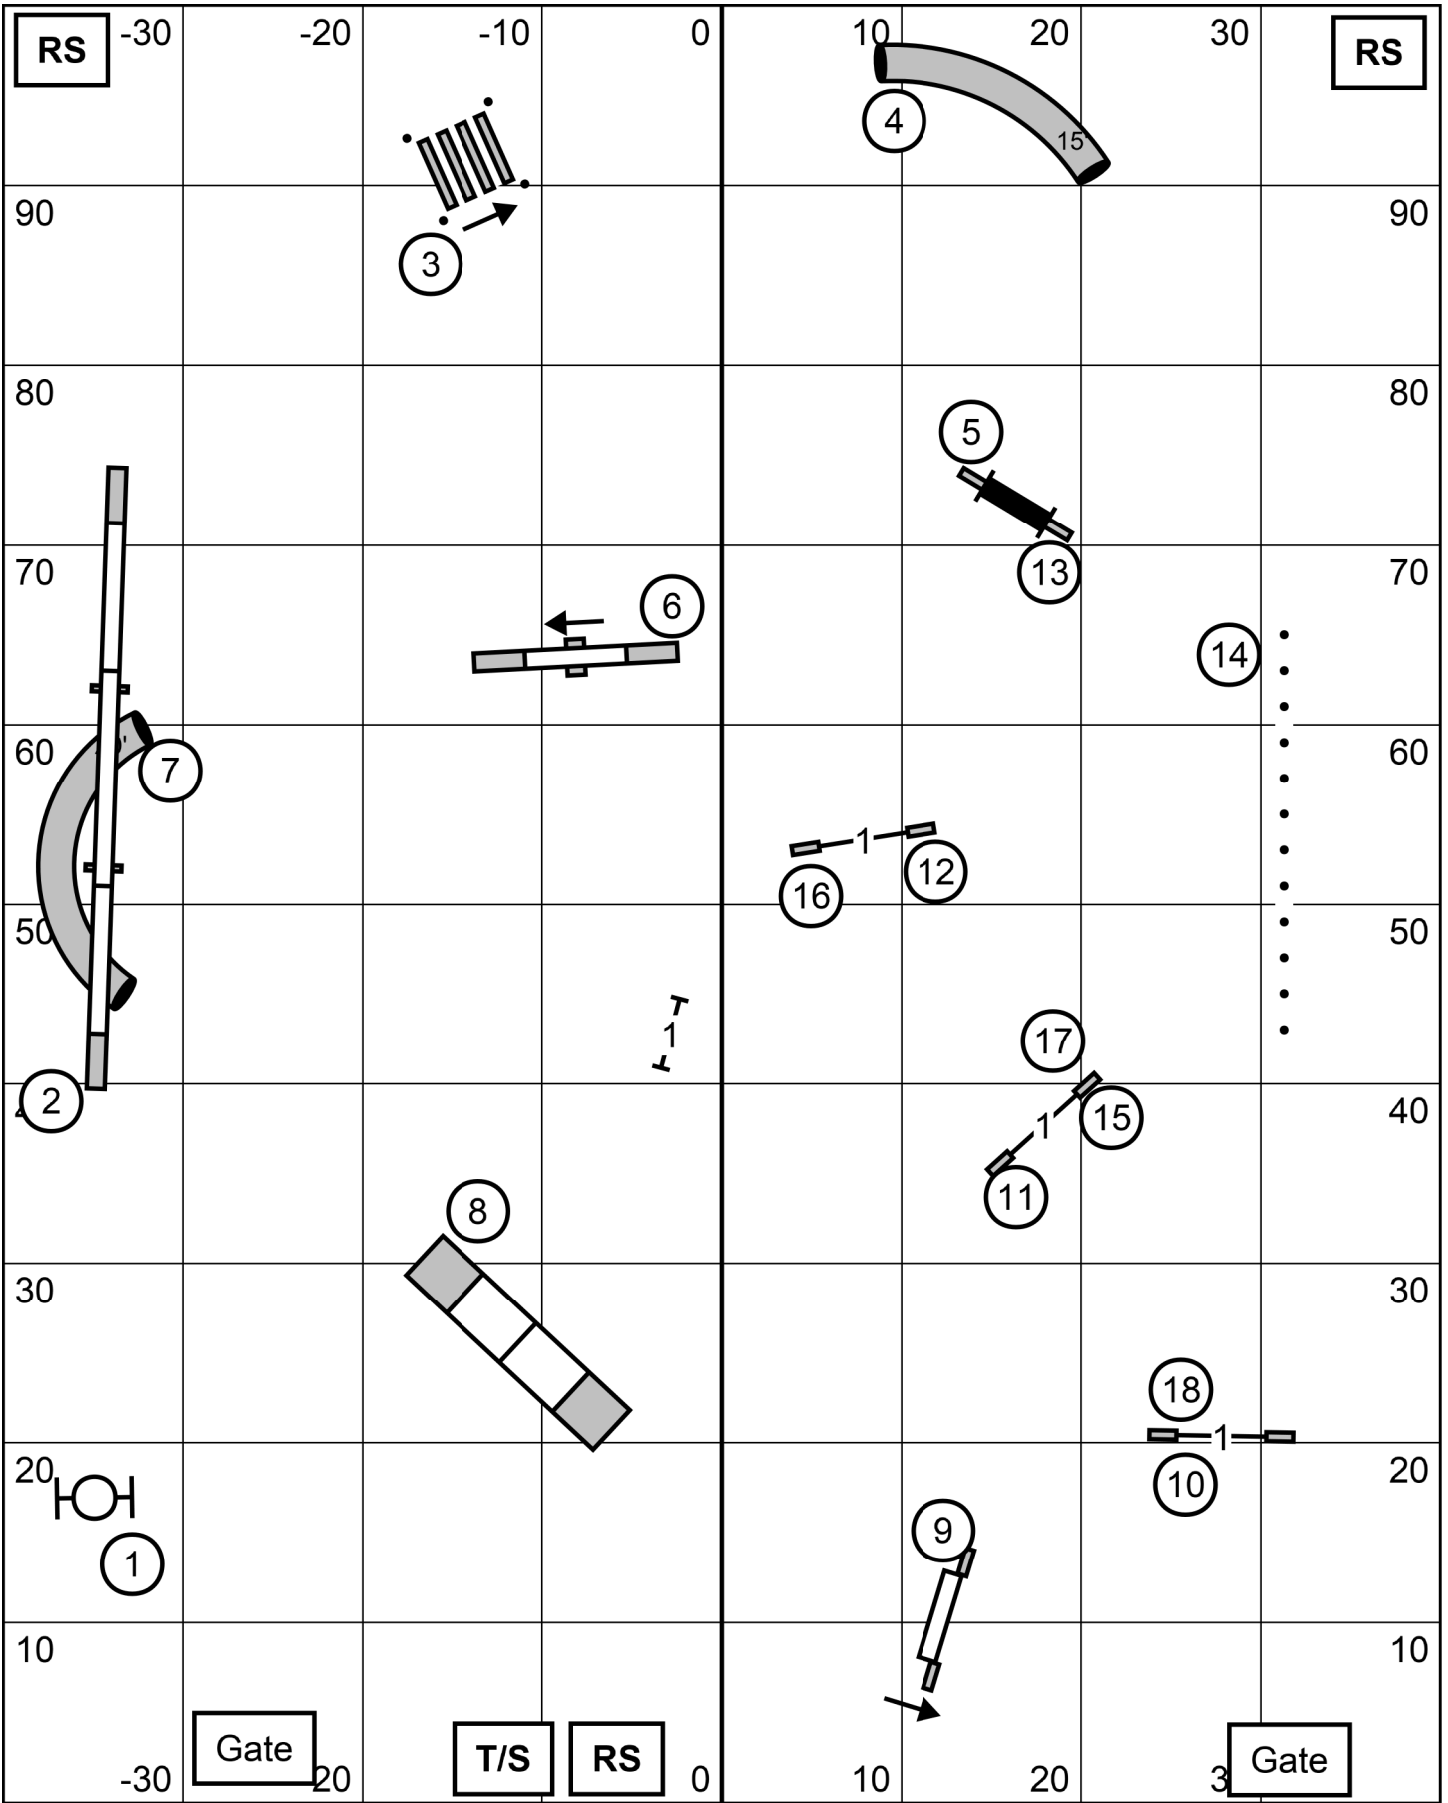

FRIDAY February 7, 2025
Mound City Obedience Training Club

MASTER & EXCELLENT STANDARD
Judge David J Nauer