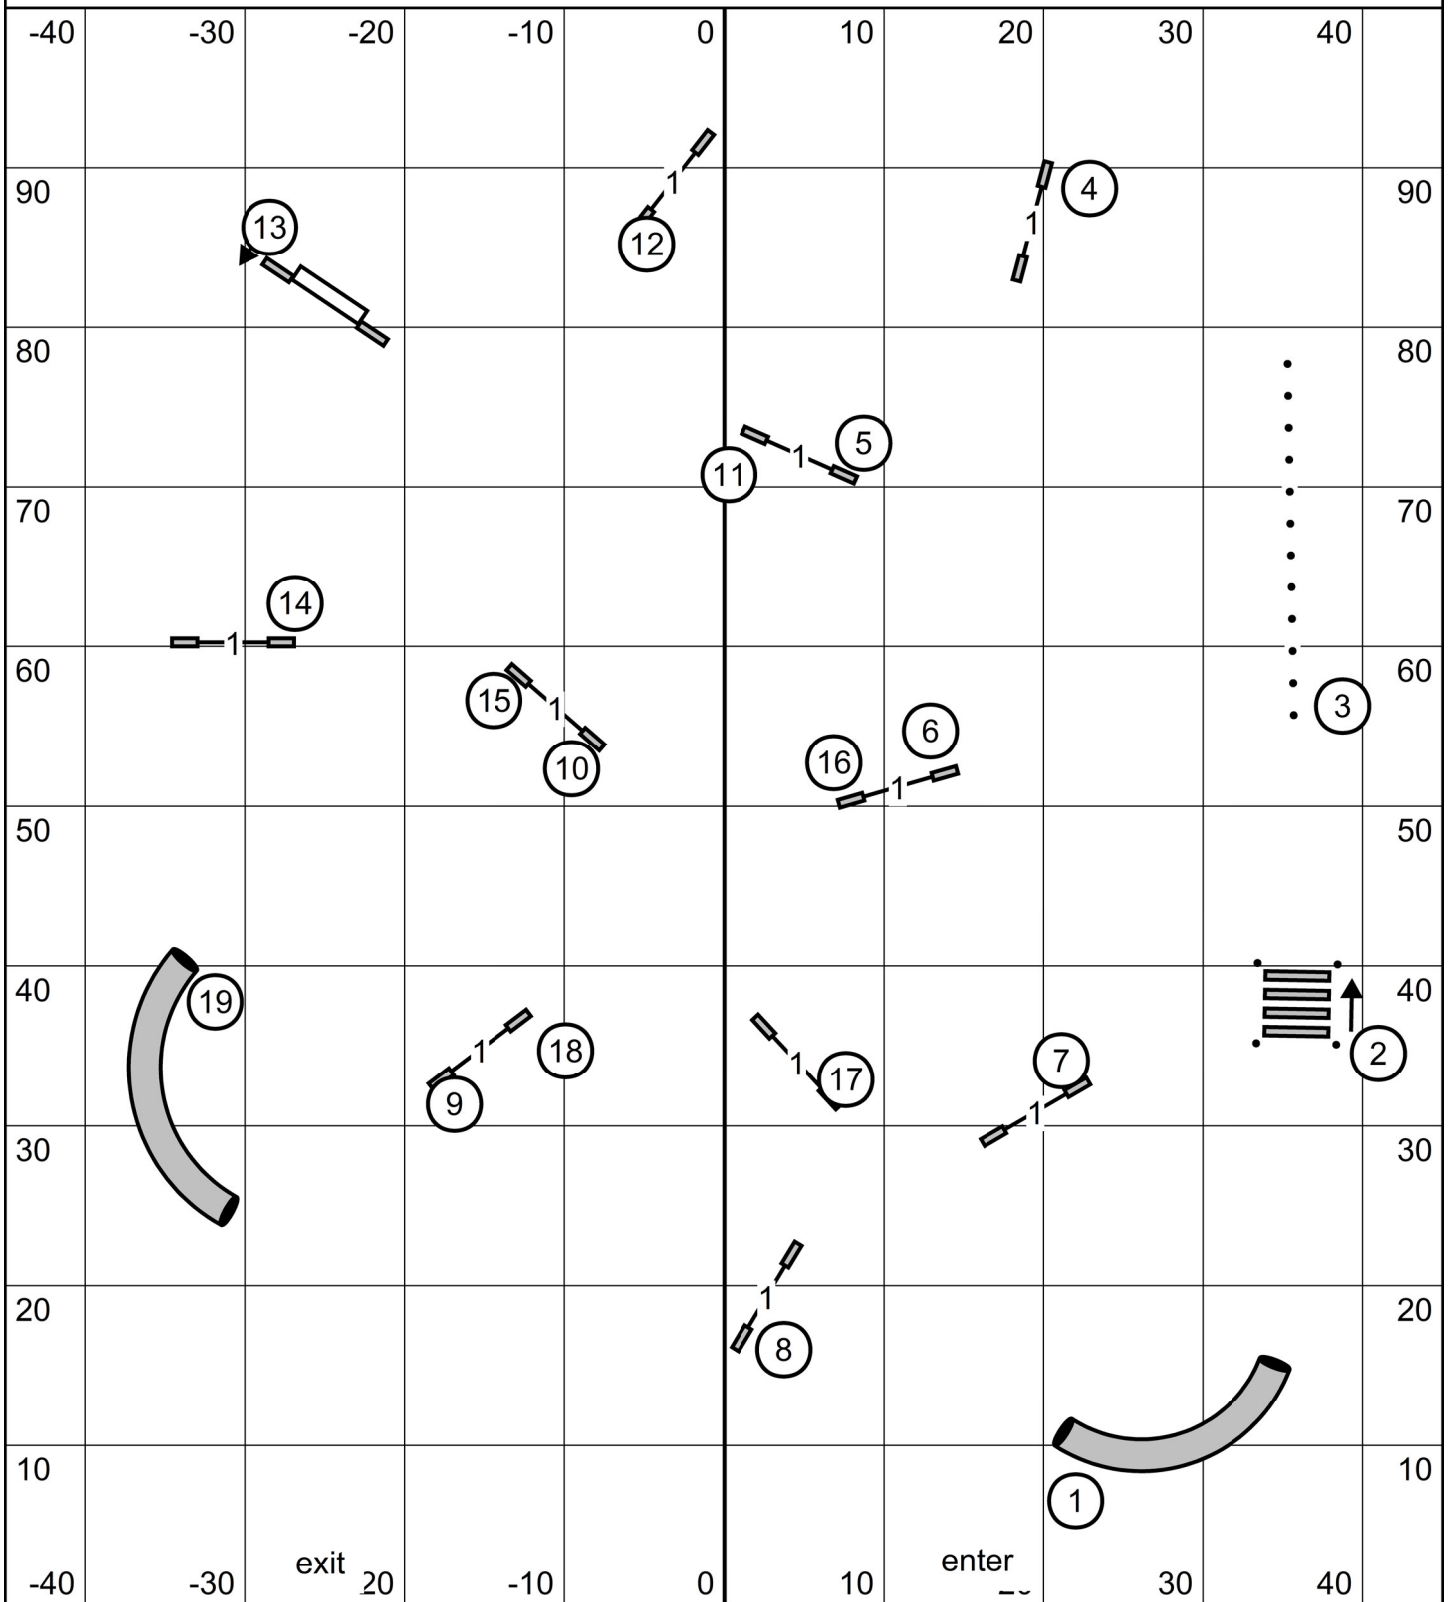

FAST

- Novice Send: 5,4 or 4,3
- Open Send: 5,4 or 4,3
- MX Send: 5,4,3,
#4 is Bidirectional for Novice and Open

Show Me Agility Club of Central Missouri
 November 1, 2024
 Judge: Arlyn Sigeti

Master/Excellent Jumpers with Weaves

Show Me Agility Club of Central Missouri
 November 1, 2024
 Judge: Arlyn Sigeti

Master/Excellent Standard

Show Me Agility Club of Central Missouri
 November 1, 2024
 Judge: Arlyn Sigeti

Novice Jumpers with Weaves