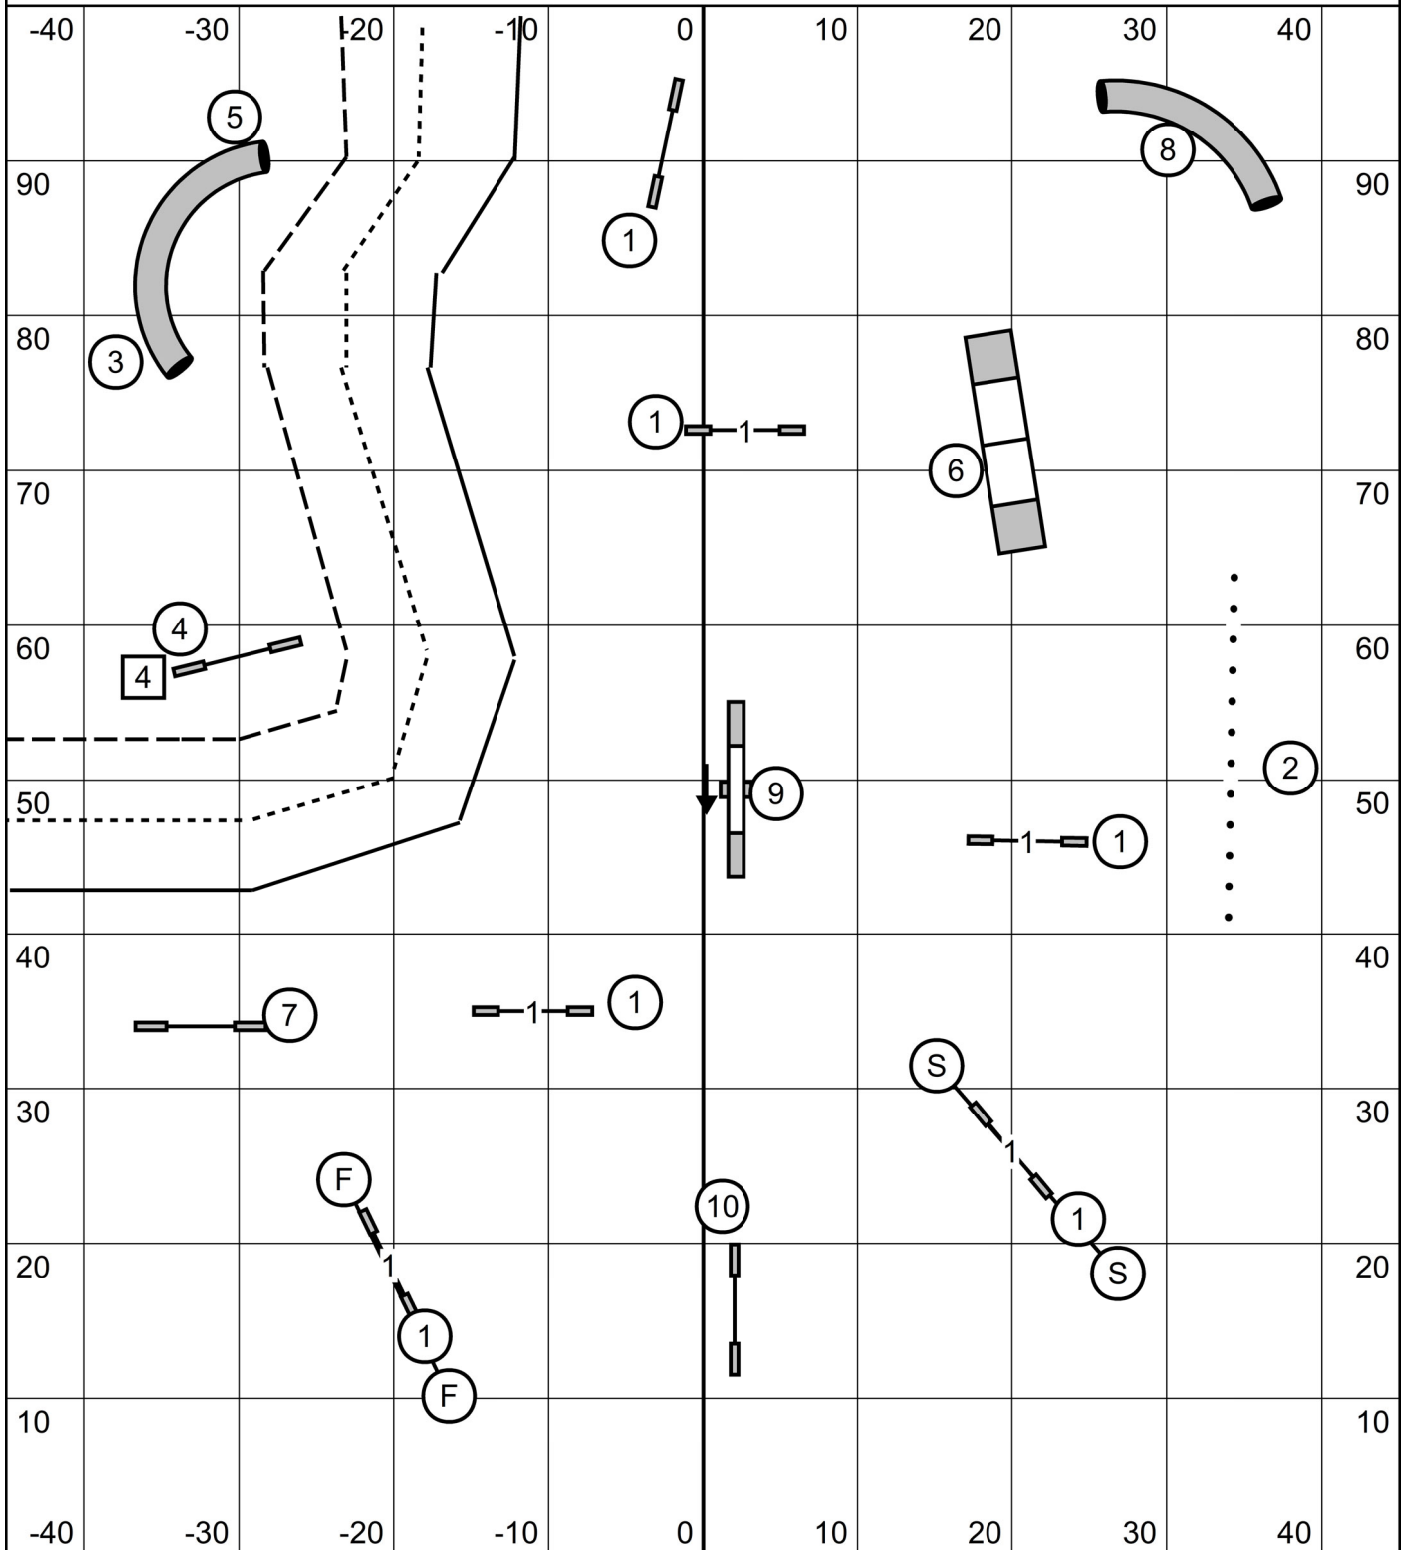

FAST

- Novice Send: 5,4 or 4,3
- Open Send: 5,4 or 4,3
- MX Send: 5,4,3,
#4 is Bidirectional for Novice and Open

Show Me Agility Club of Central Missouri
 November 1, 2024
 Judge: Arlyn Sigeti

Master/Excellent Jumpers with Weaves

Show Me Agility Club of Central Missouri
 November 1, 2024
 Judge: Arlyn Sigeti

Master/Excellent Standard

Show Me Agility Club of Central Missouri
 November 1, 2024
 Judge: Arlyn Sigeti

Novice Jumpers with Weaves

Open Standard

Show Me Agility Club of Central Missouri
 November 1, 2024
 Judge: Arlyn Sigeti