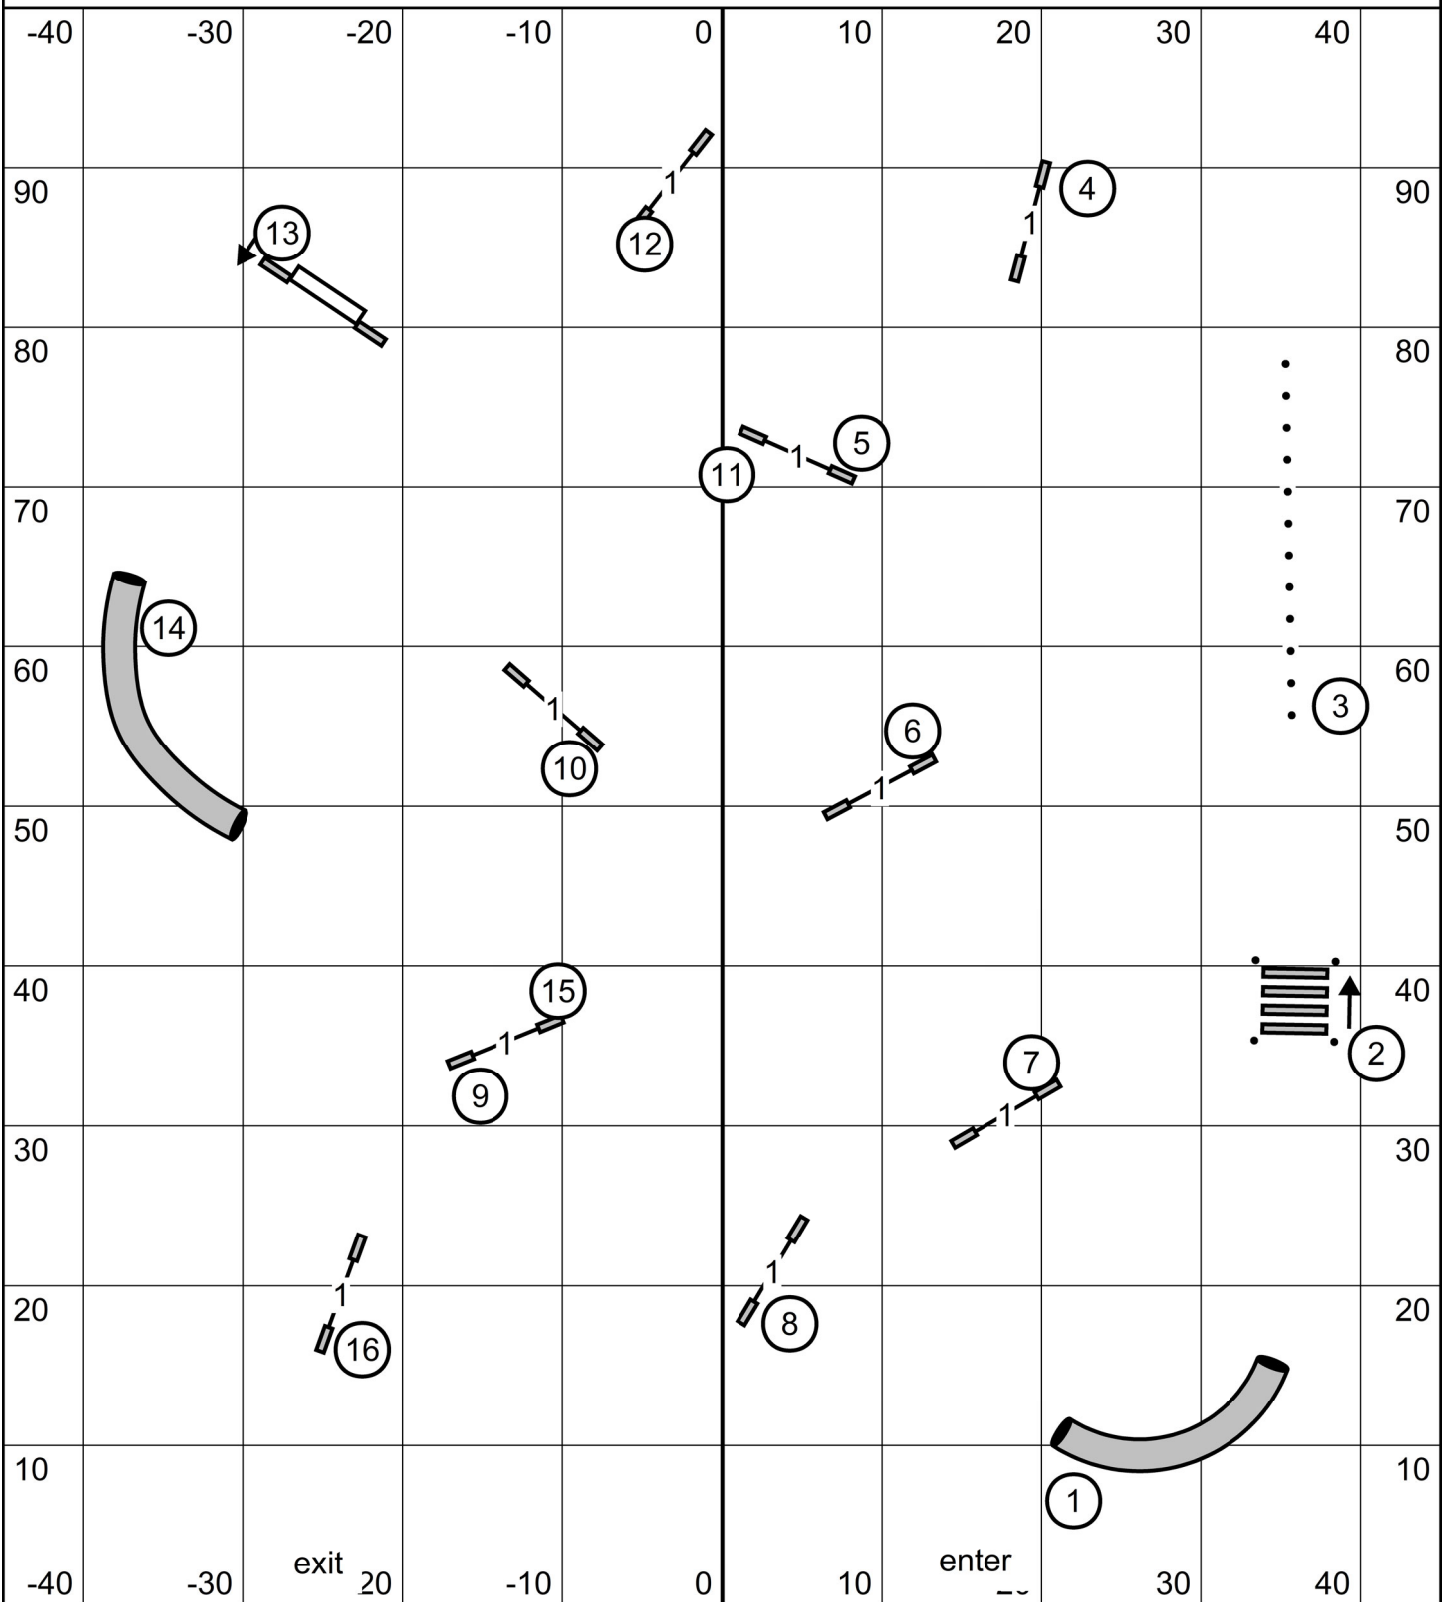

Open Jumpers with Weaves

Show Me Agility Club of Central Missouri
November 1, 2024
Judge: Arlyn Sigeti