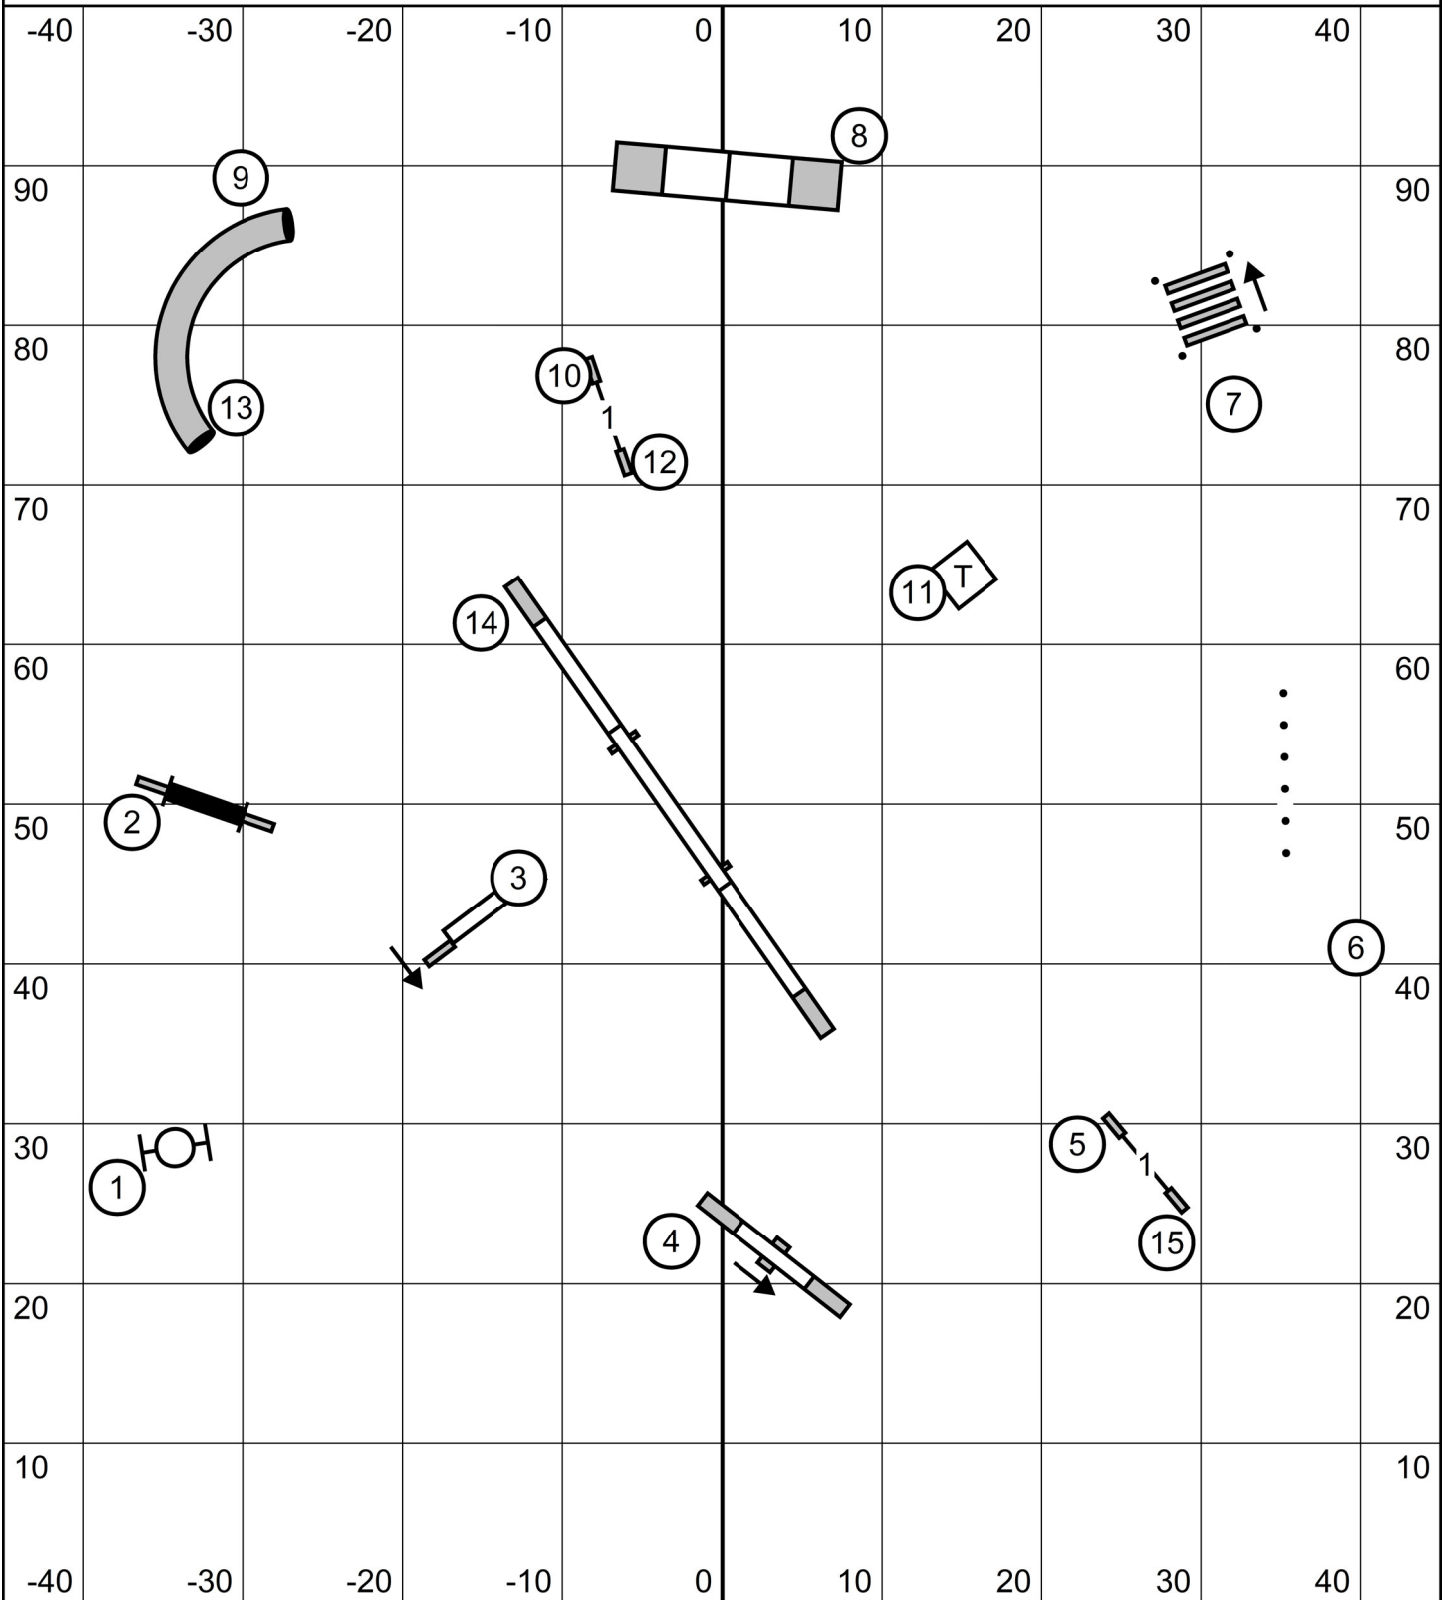

Novice Standard

Show Me Agility Club of Central Missouri
November 1, 2024
Judge: Arlyn Sigeti