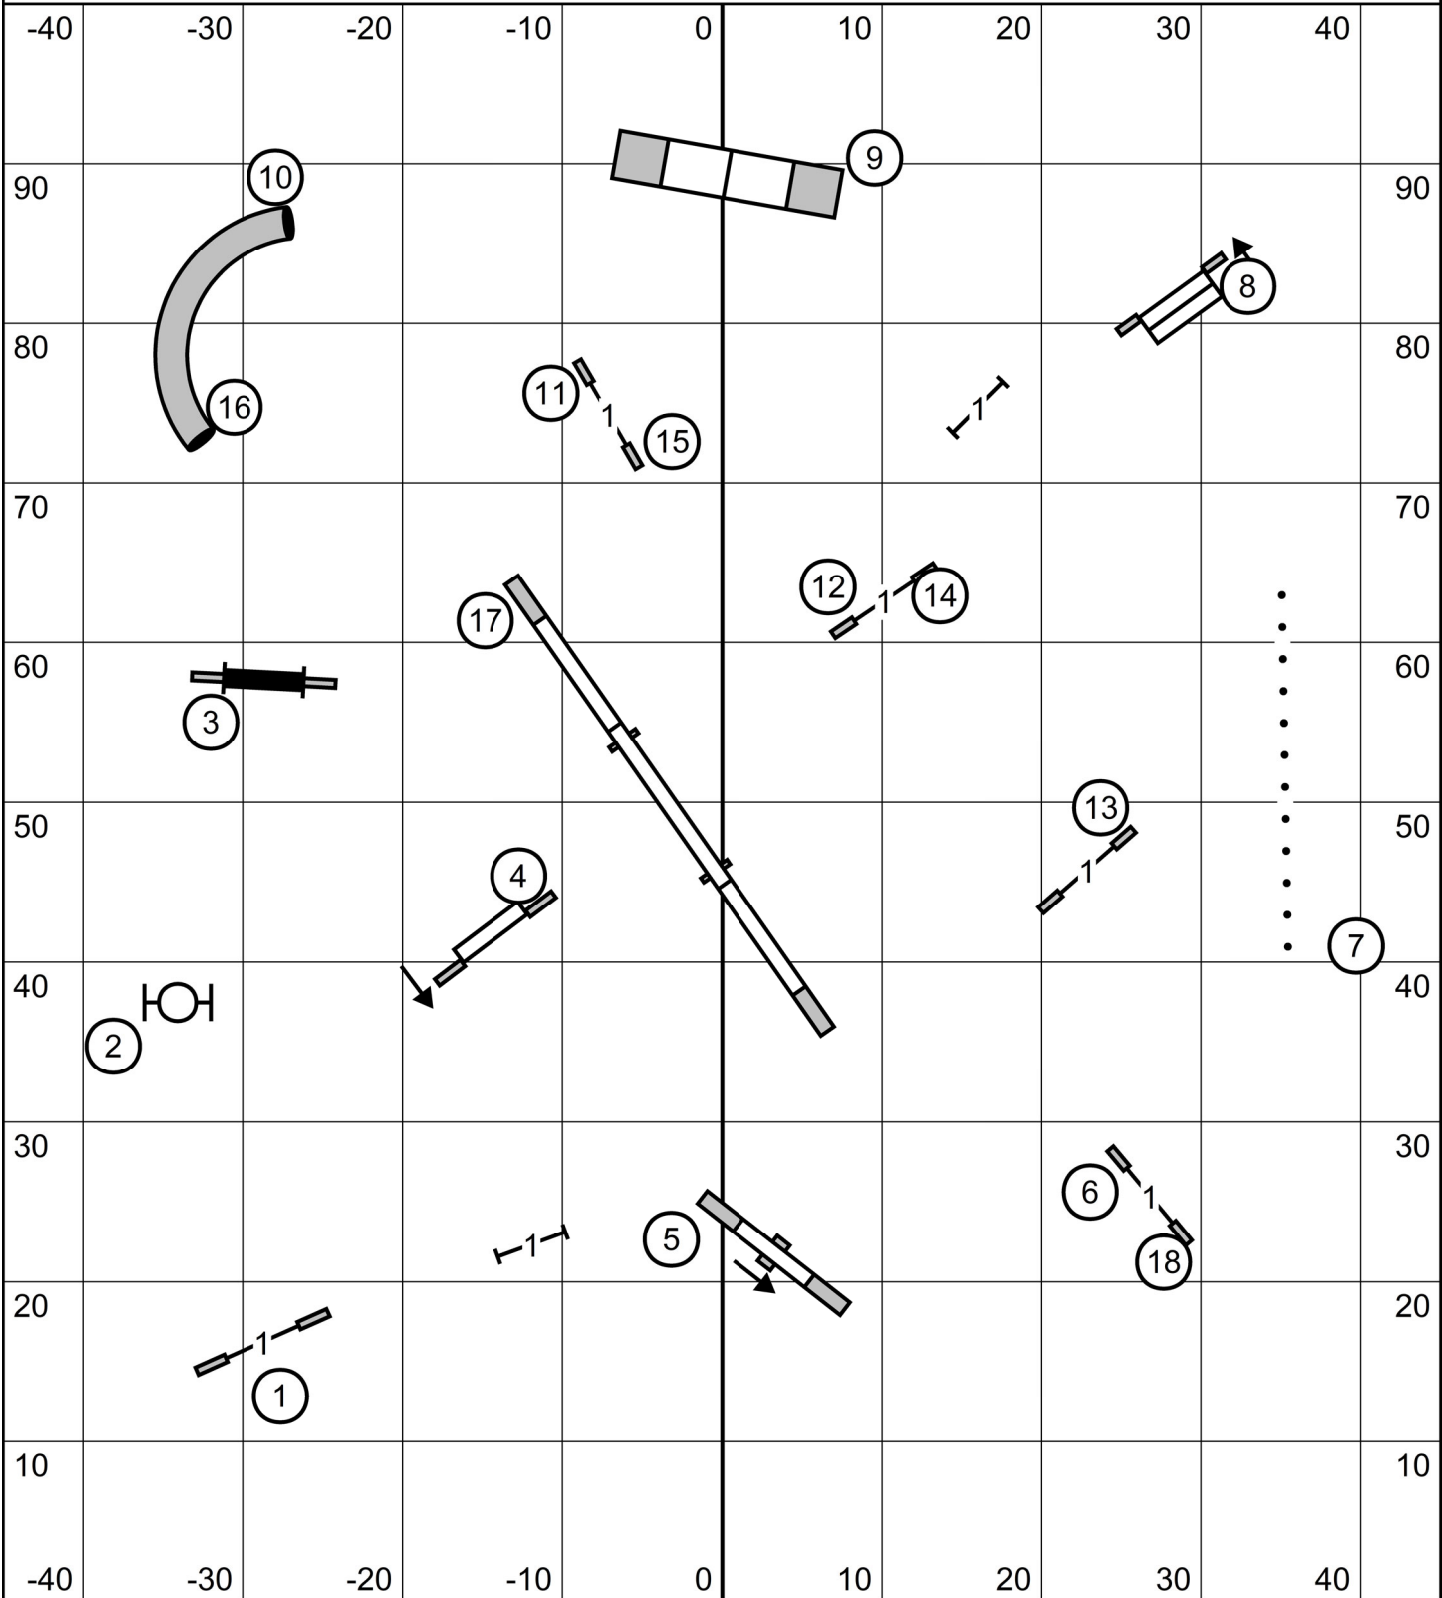

FAST

- Novice Send: 5,4 or 4,3
- Open Send: 5,4 or 4,3
- MX Send: 5,4,3,
#4 is Bidirectional for Novice and Open

Show Me Agility Club of Central Missouri
 November 1, 2024
 Judge: Arlyn Sigeti

Master/Excellent Jumpers with Weaves

Show Me Agility Club of Central Missouri
 November 1, 2024
 Judge: Arlyn Sigeti

Master/Excellent Standard

Show Me Agility Club of Central Missouri
 November 1, 2024
 Judge: Arlyn Sigeti

Novice Jumpers with Weaves