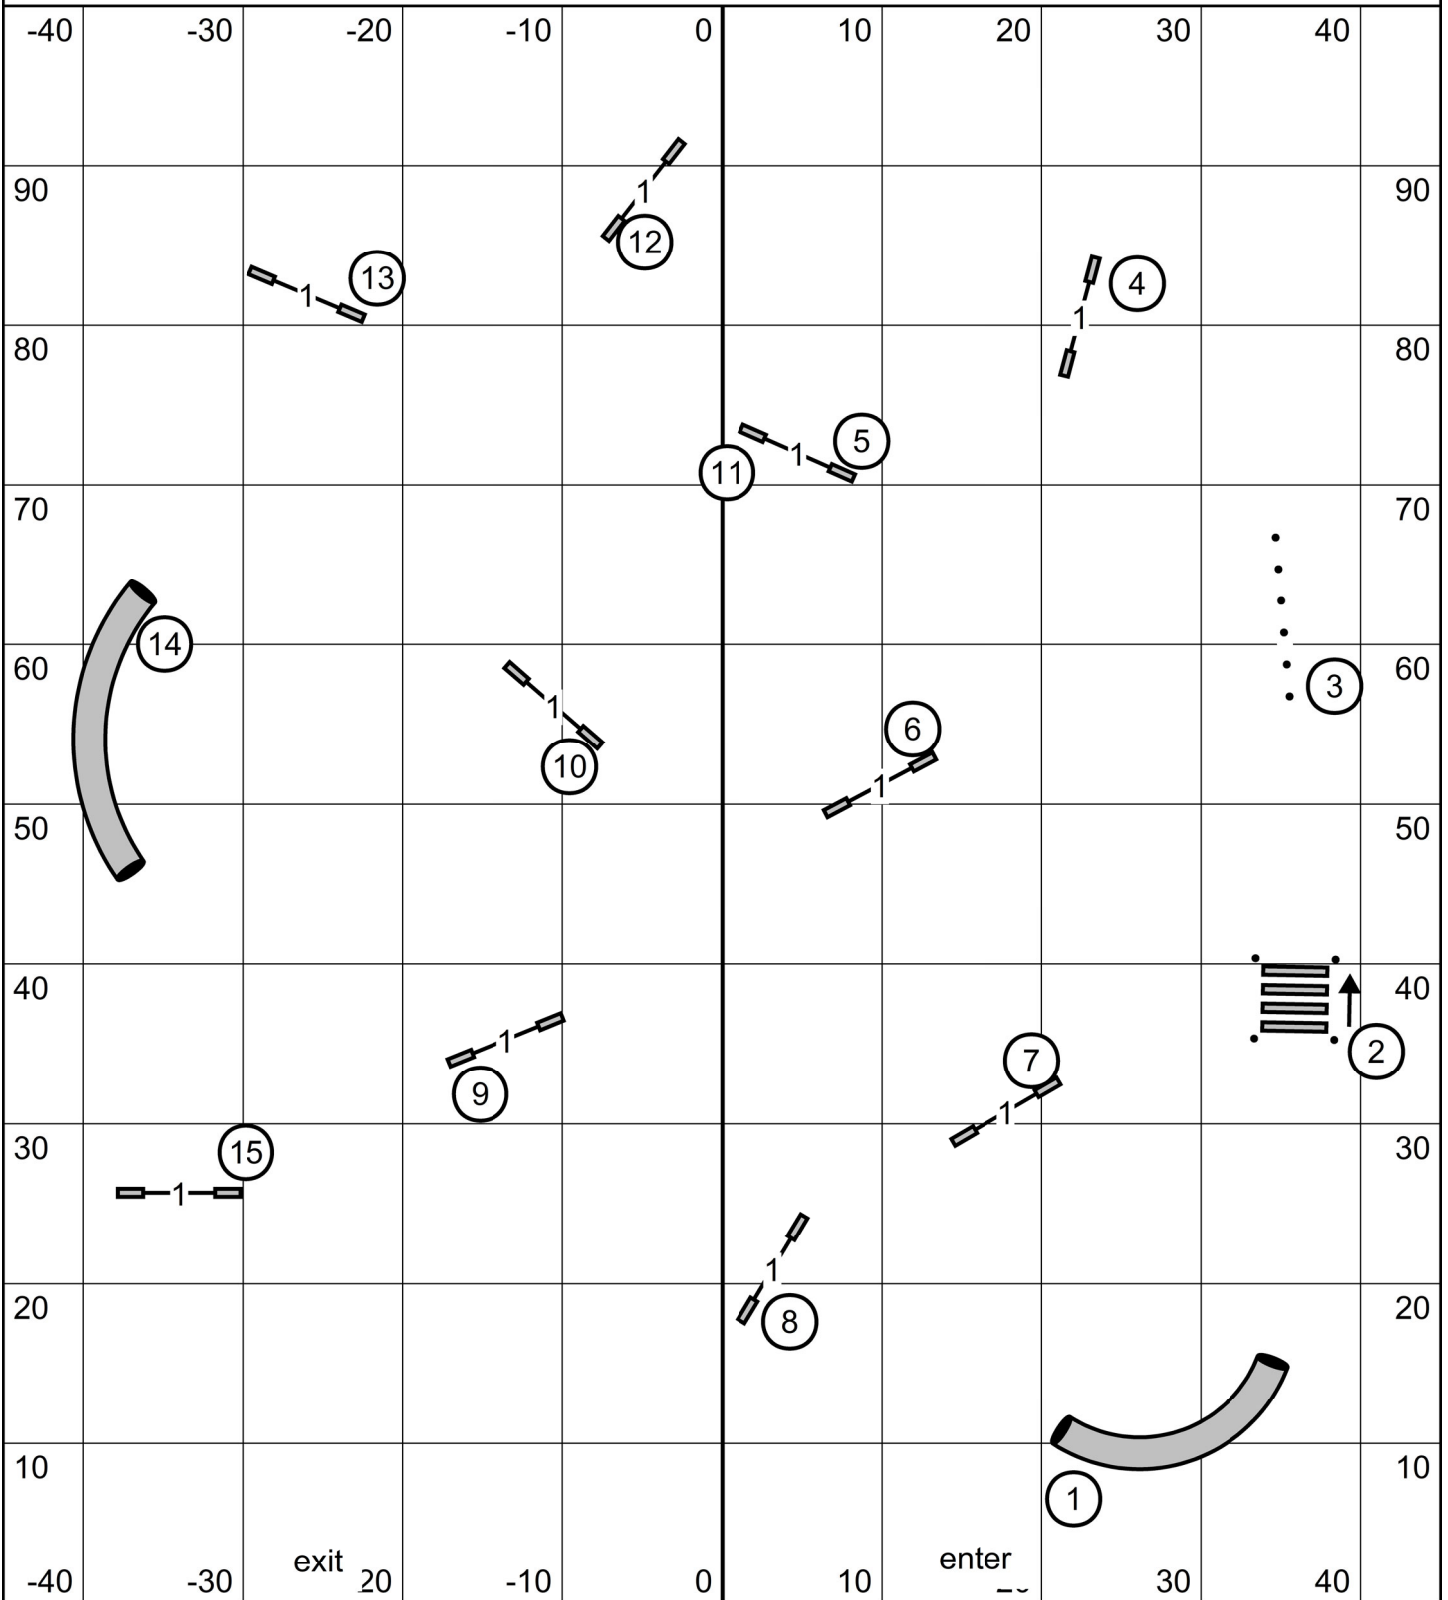

FAST

- Novice Send: 5,4 or 4,3
- Open Send: 5,4 or 4,3
- MX Send: 5,4,3,
#4 is Bidirectional for Novice and Open

Show Me Agility Club of Central Missouri
 November 1, 2024
 Judge: Arlyn Sigeti

Master/Excellent Jumpers with Weaves

Show Me Agility Club of Central Missouri
 November 1, 2024
 Judge: Arlyn Sigeti

Master/Excellent Standard

Show Me Agility Club of Central Missouri
 November 1, 2024
 Judge: Arlyn Sigeti

Novice Jumpers with Weaves