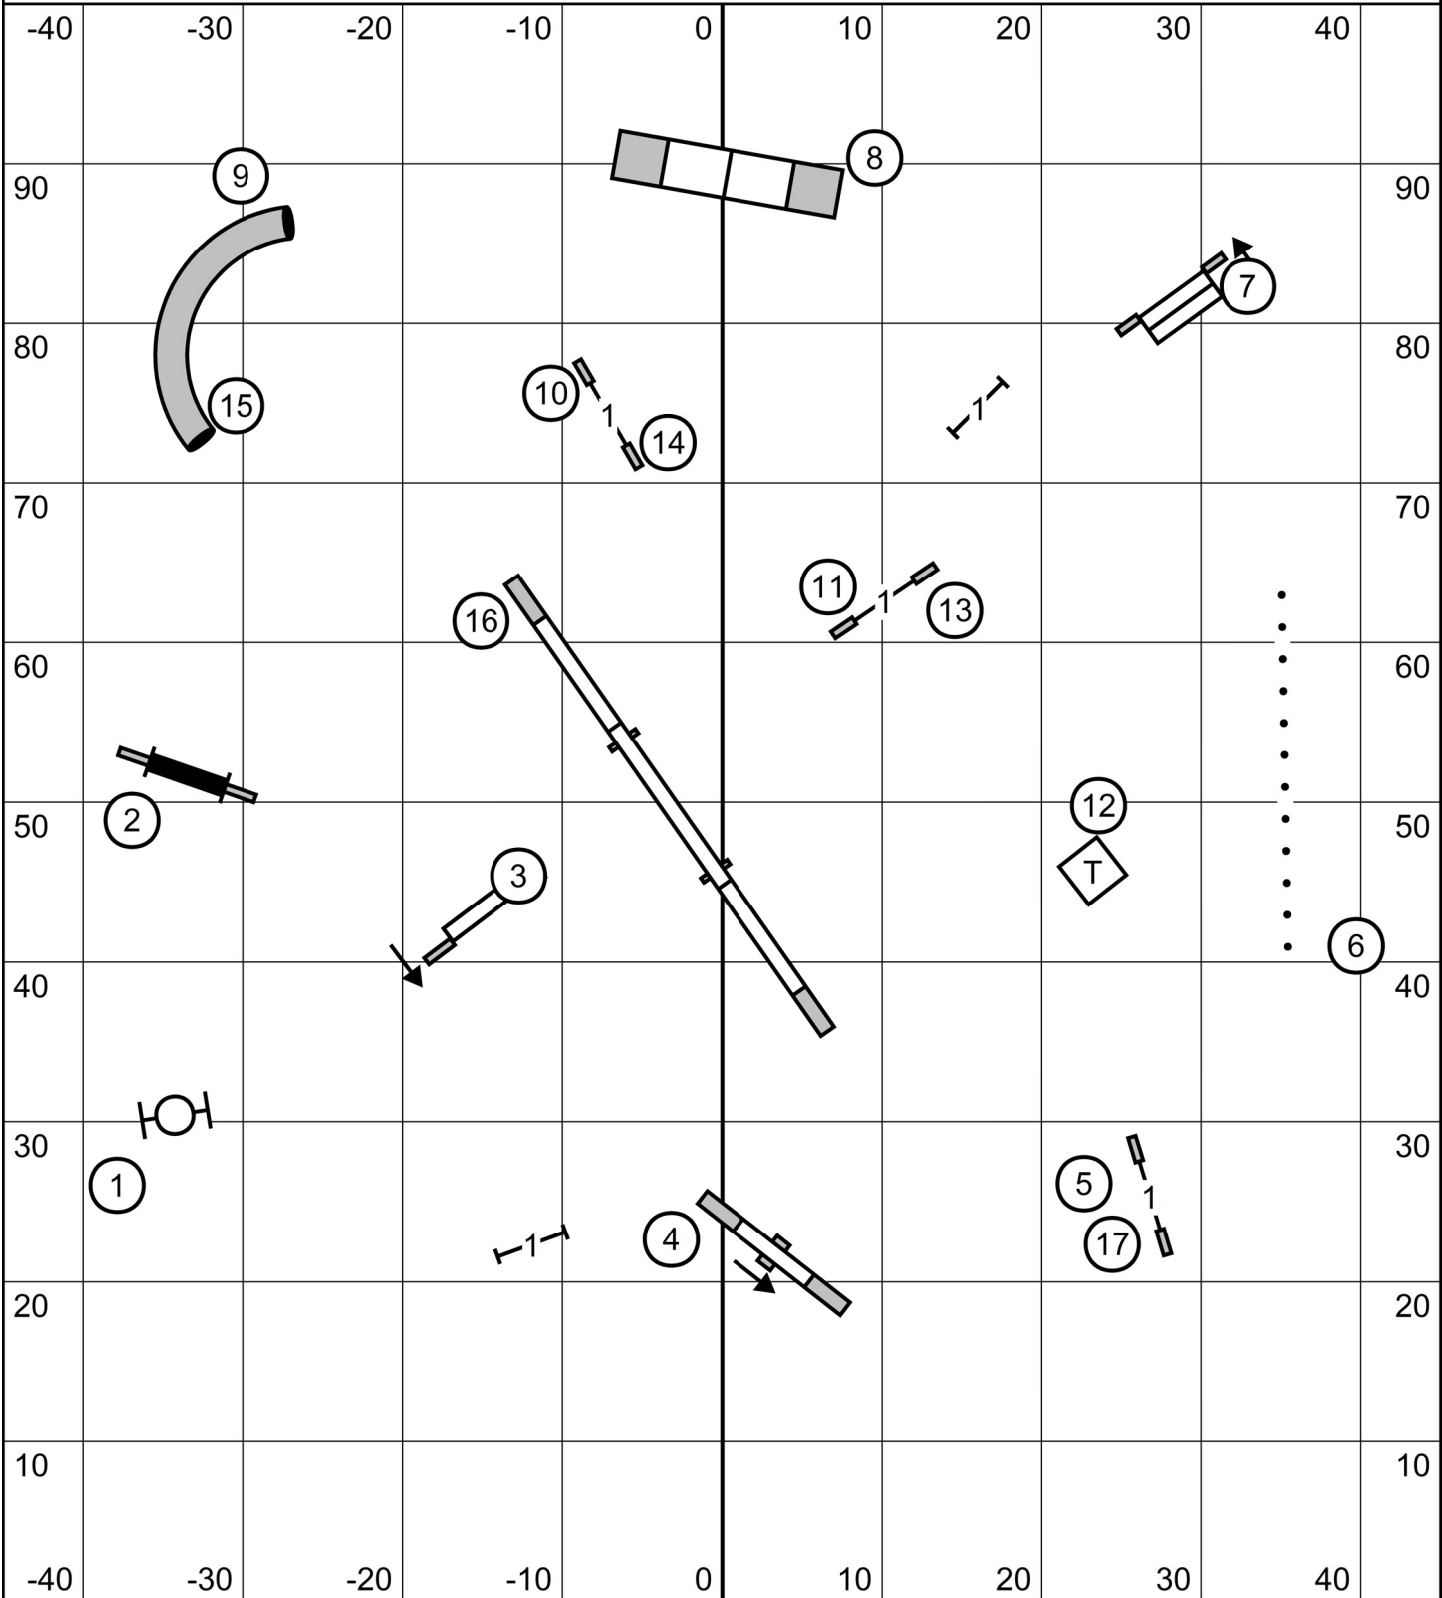

Open Standard

Show Me Agility Club of Central Missouri
November 1, 2024
Judge: Arlyn Sigeti