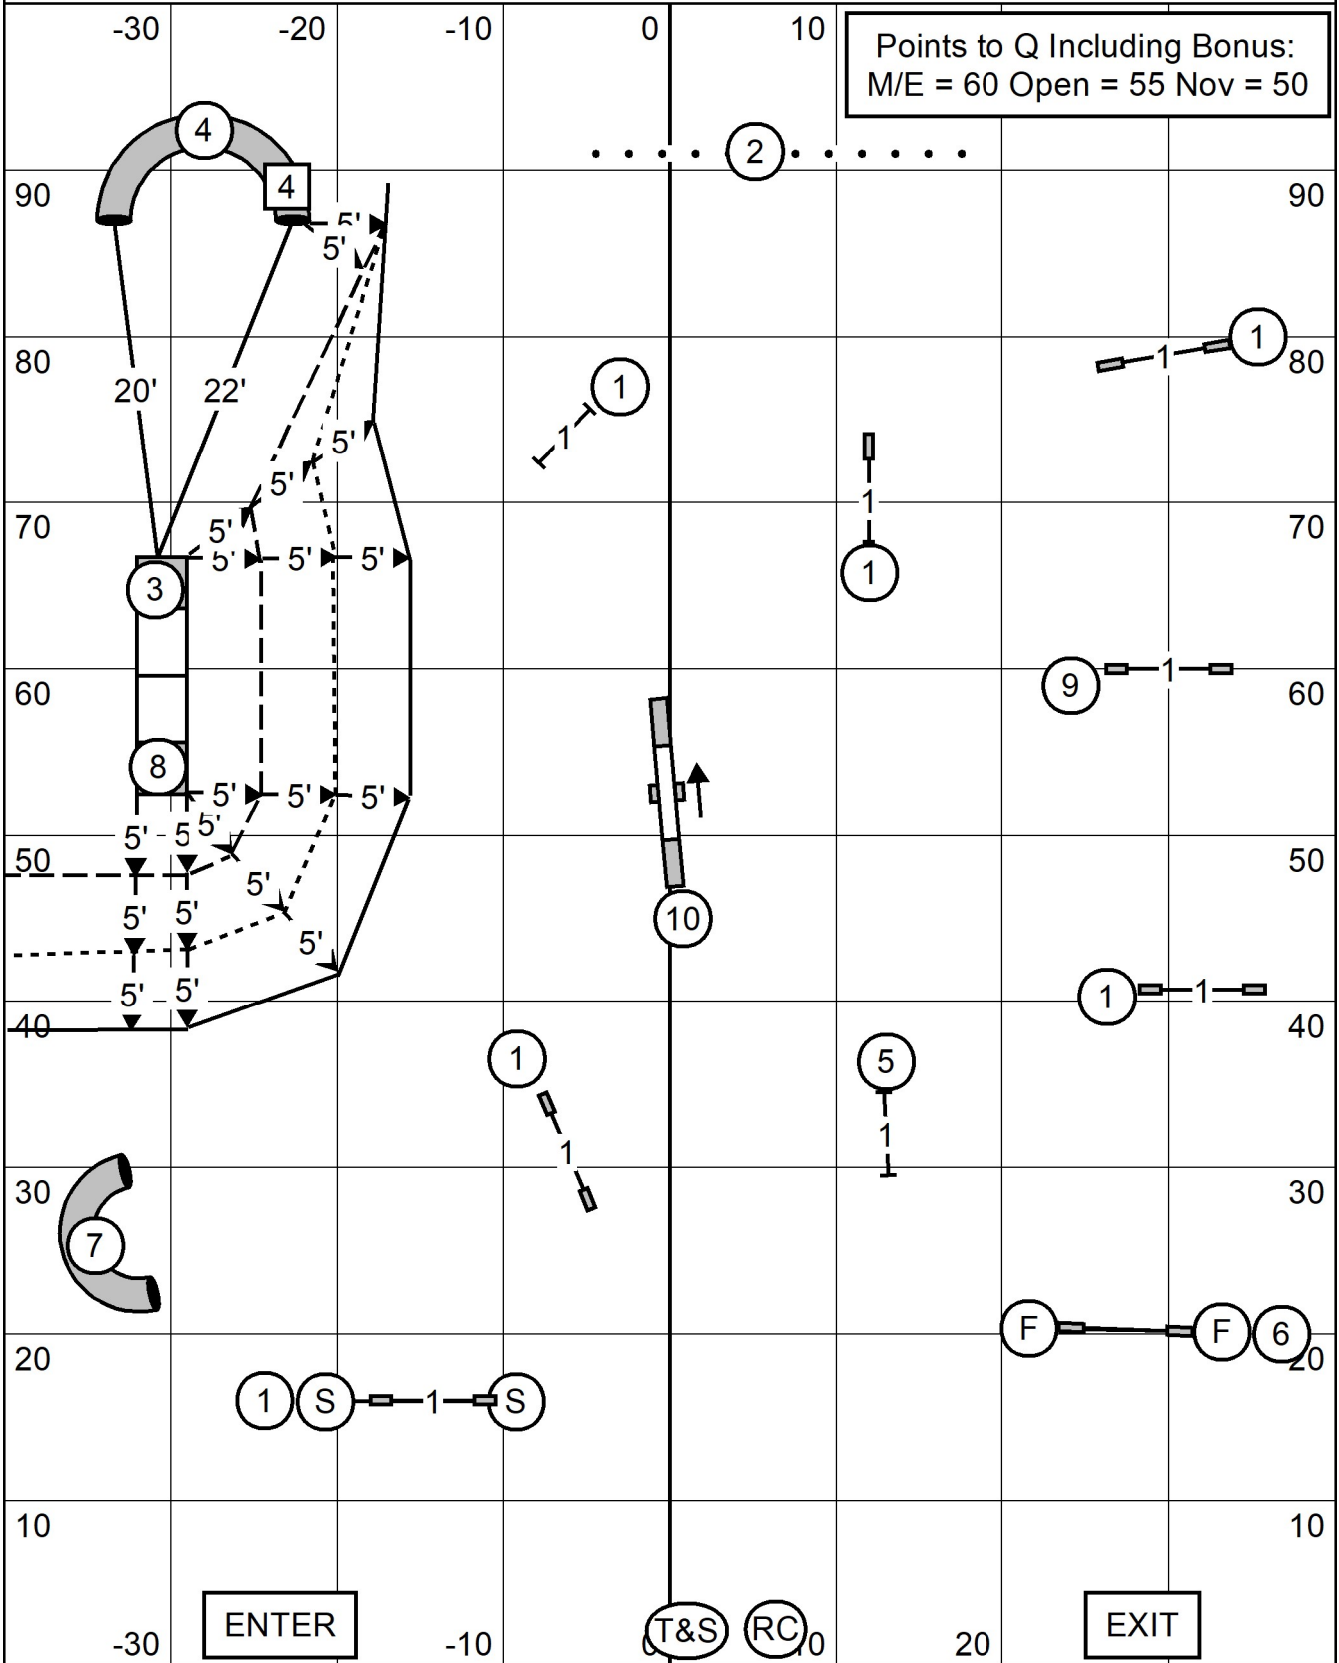

M/Ex Send: 8-sq4-3 solid line/ Open Send: 8-4 or 4-3 dotted line
 Nov Send: 8-4 or 4-3 dashed line

Points to Q Including Bonus:
 M/E = 60 Open = 55 Nov = 50

Mound City Obedience Training Club
ALL FAST

Lisa Rieves
Friday, November 15, 2024