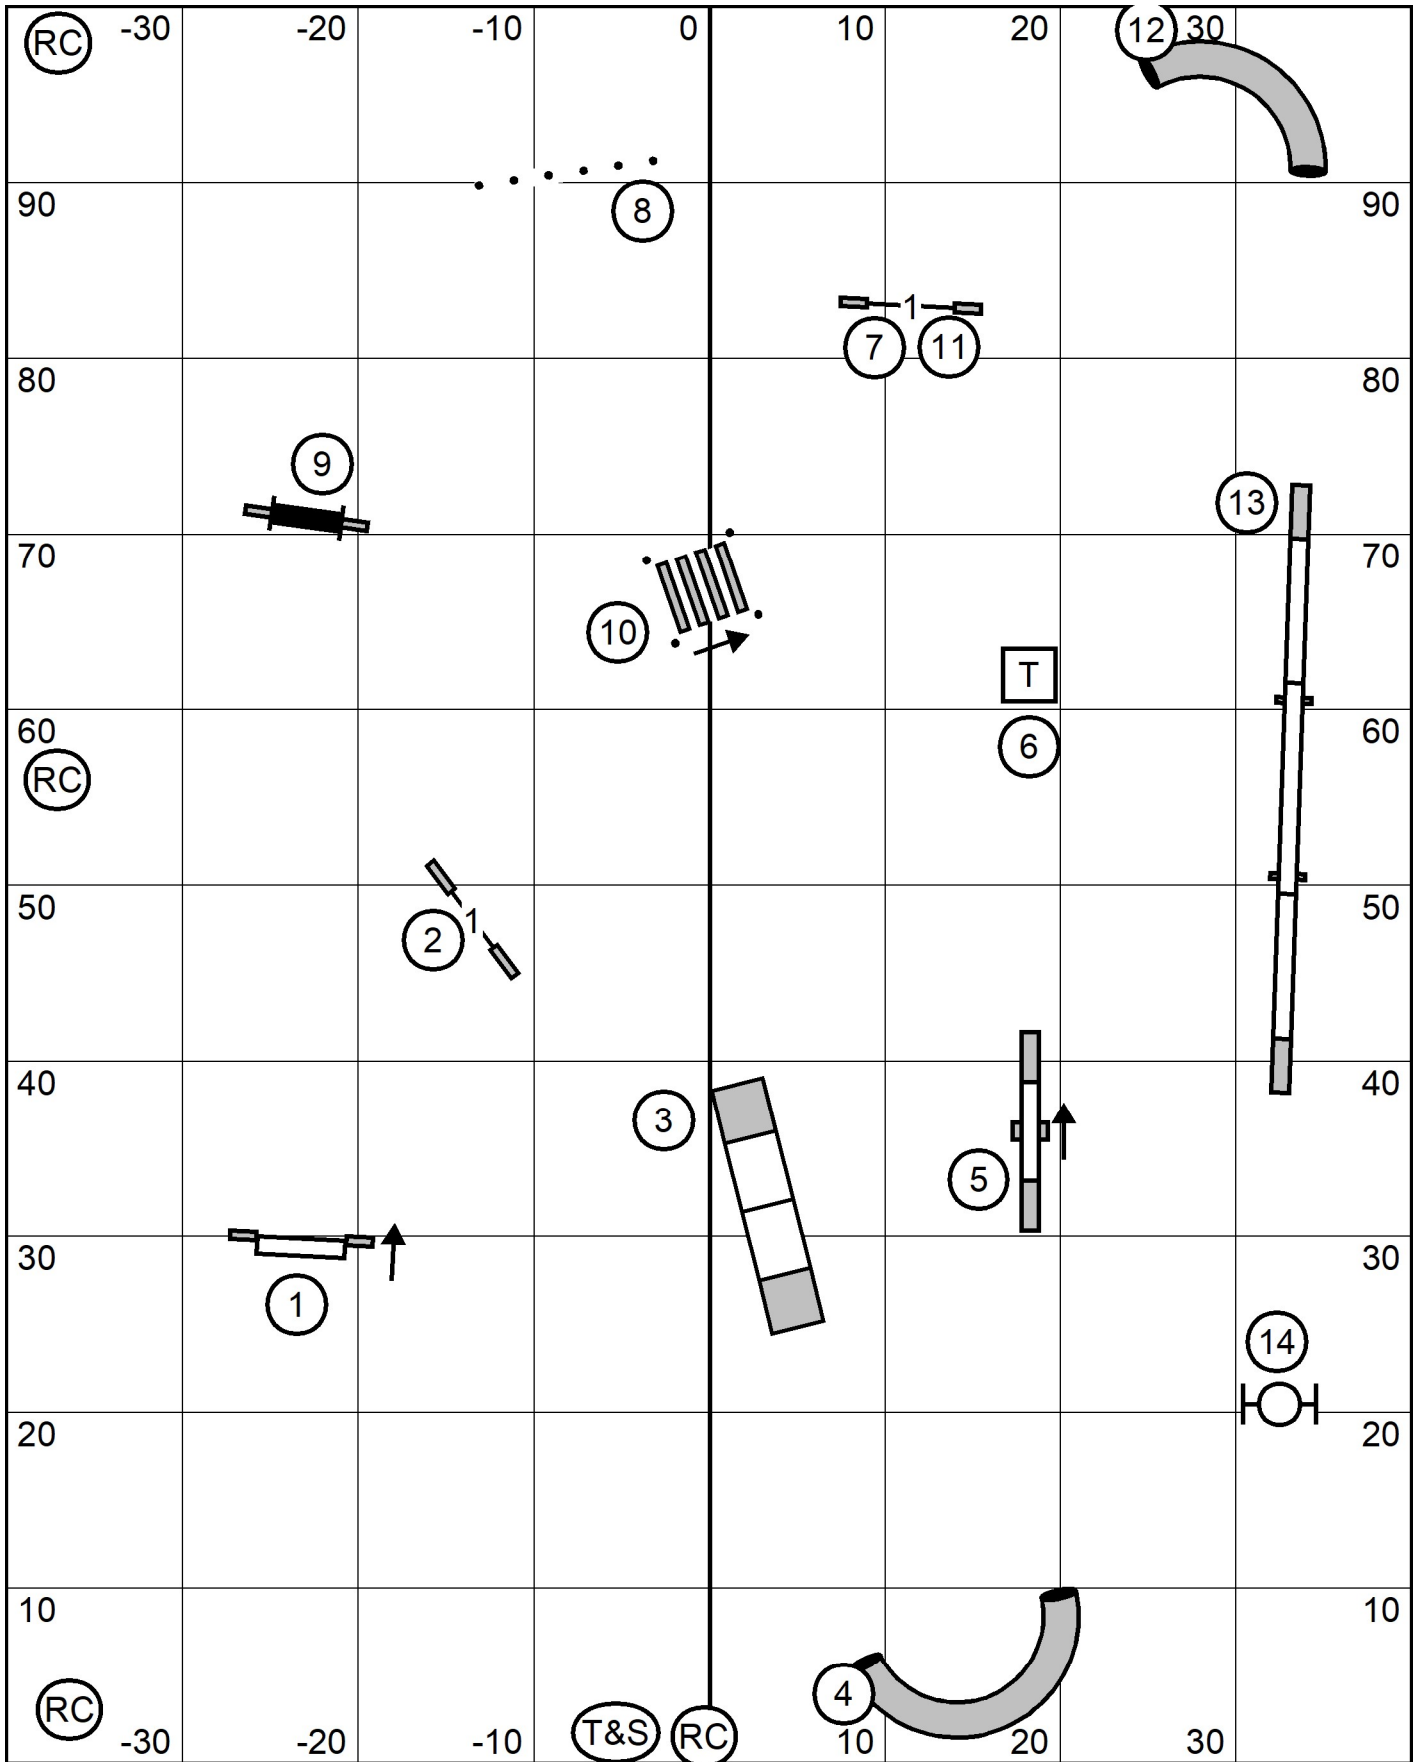

Mound City Obedience Training Club   Lisa Rieves
Novice Standard   Friday, November 15, 2024