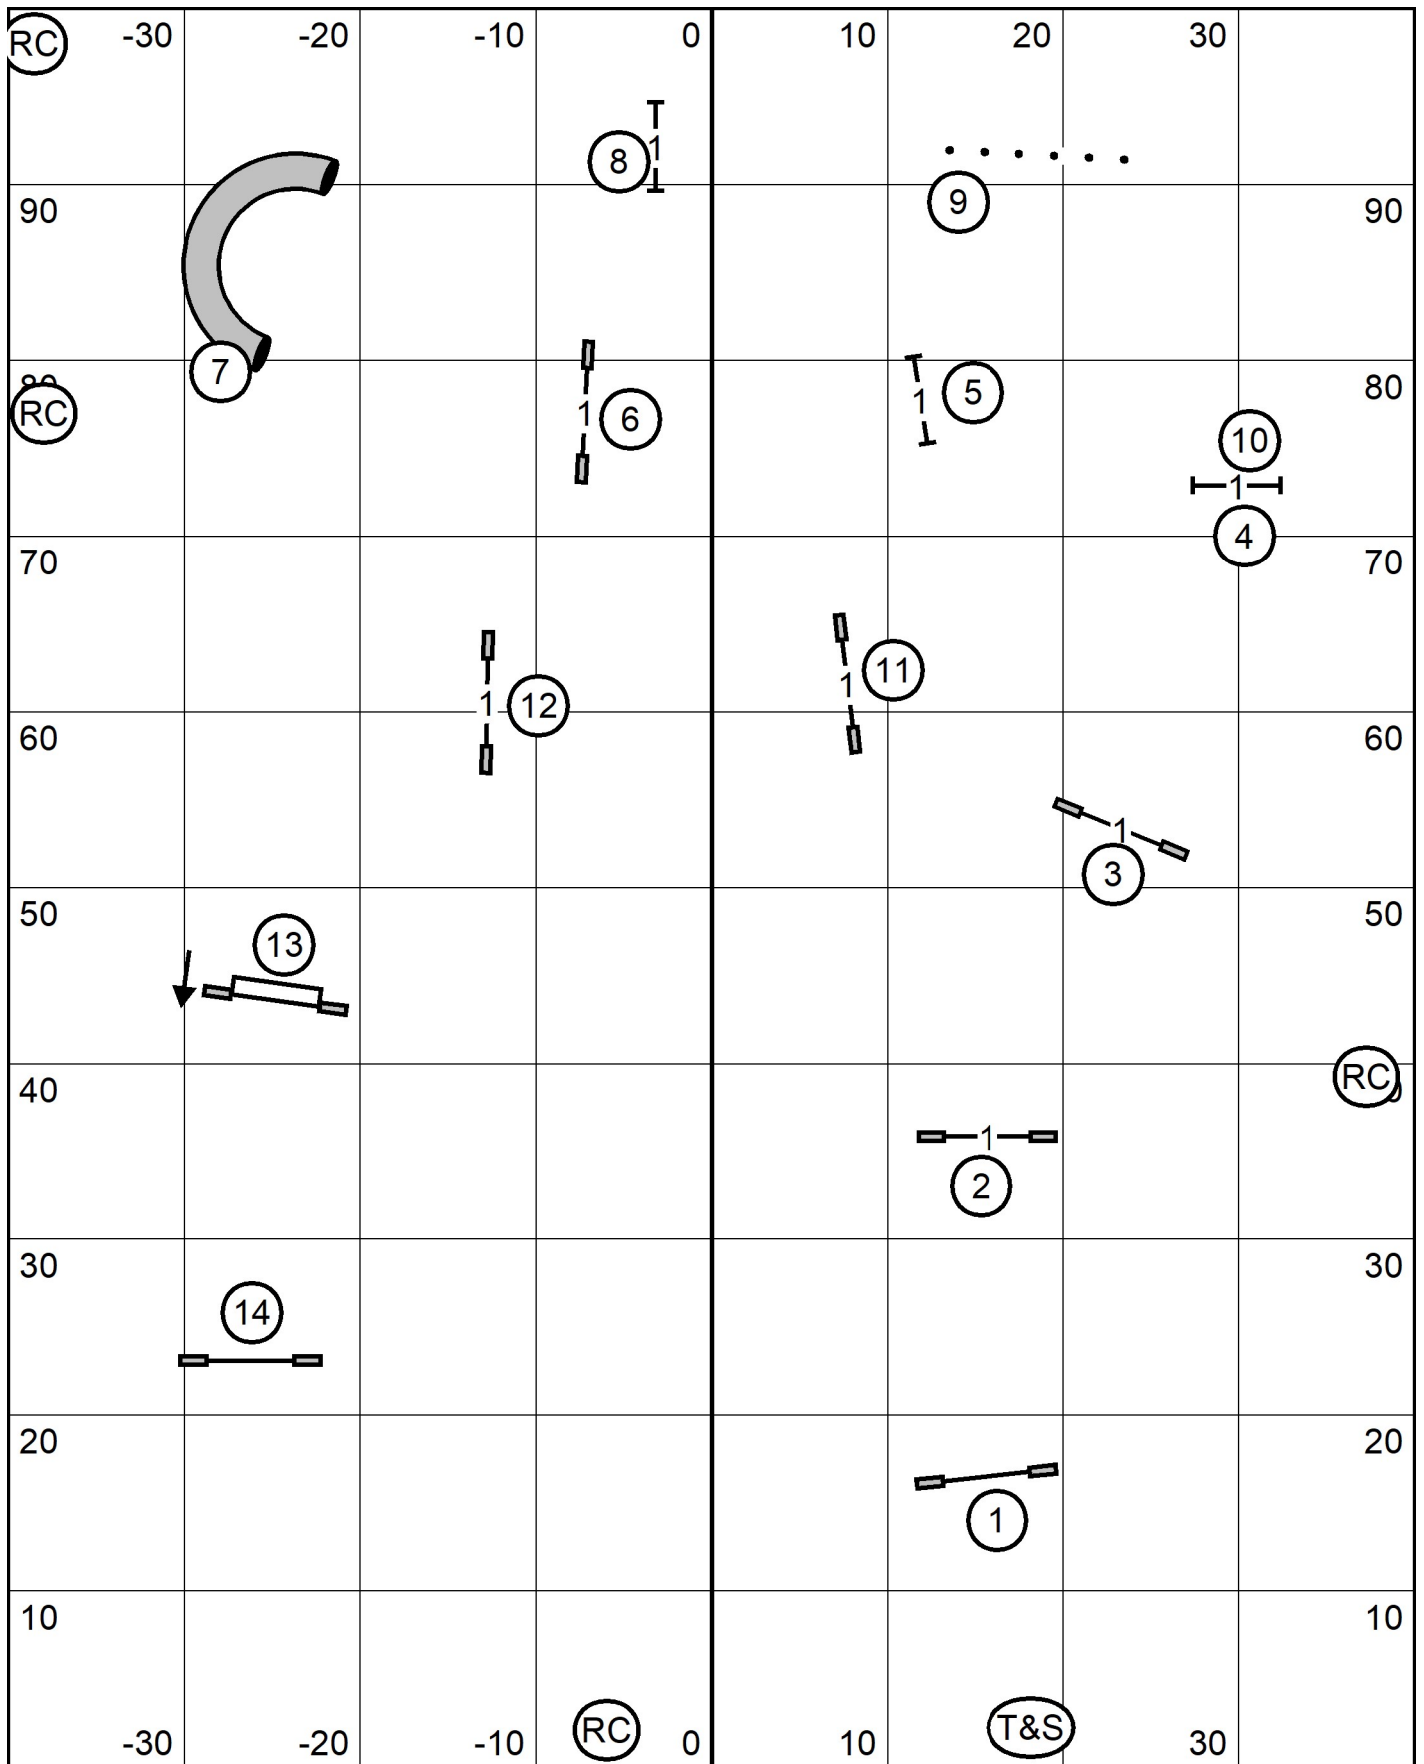

Mound City Obedience Training Club
Novice JWW

Lisa Rieves
Friday, November 15, 2024