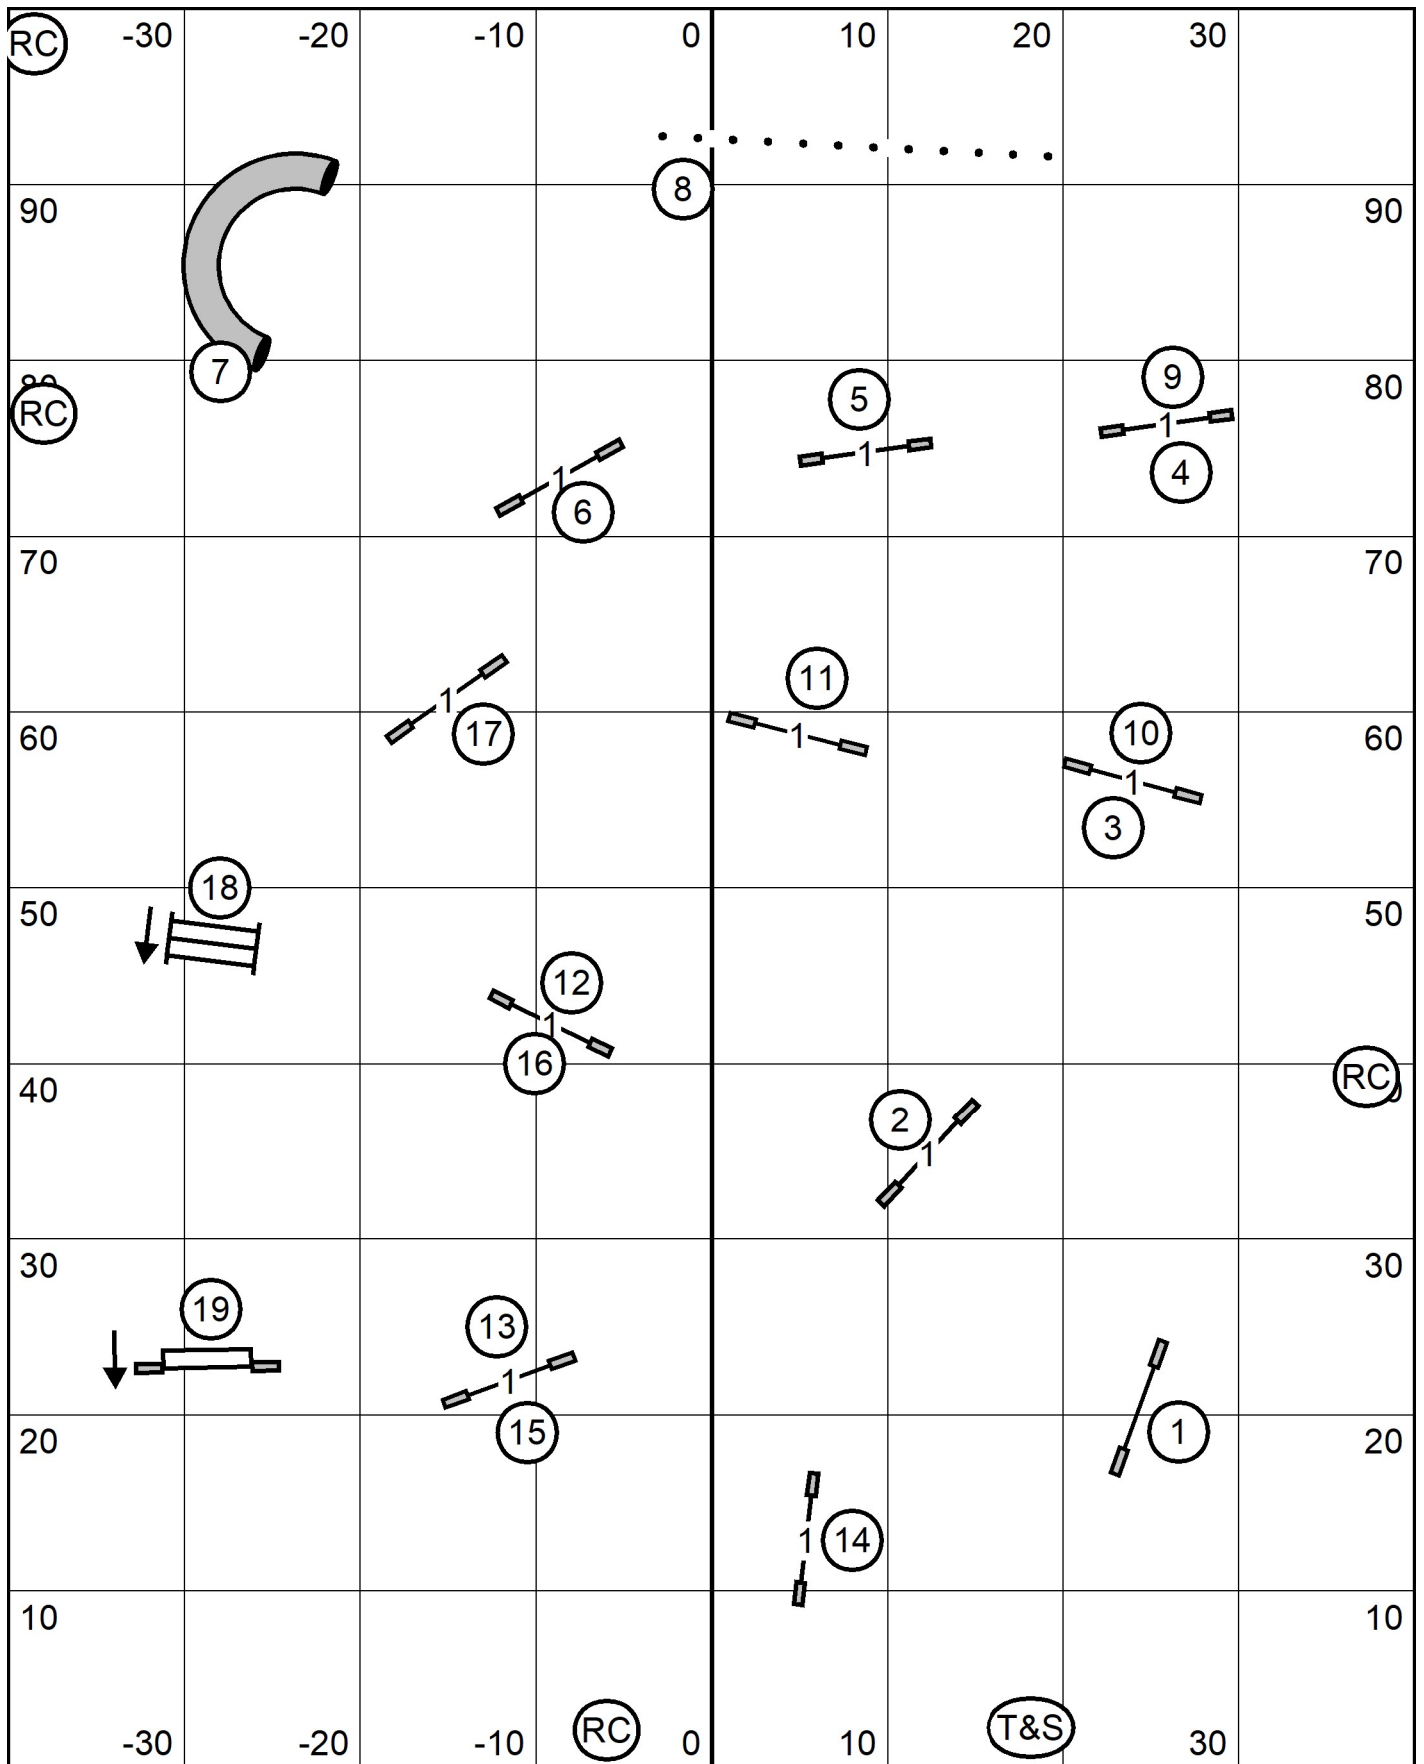

**Mound City Obedience Training Club
Premier JWW**

**Lisa Rieves
Friday, November 15, 2024**