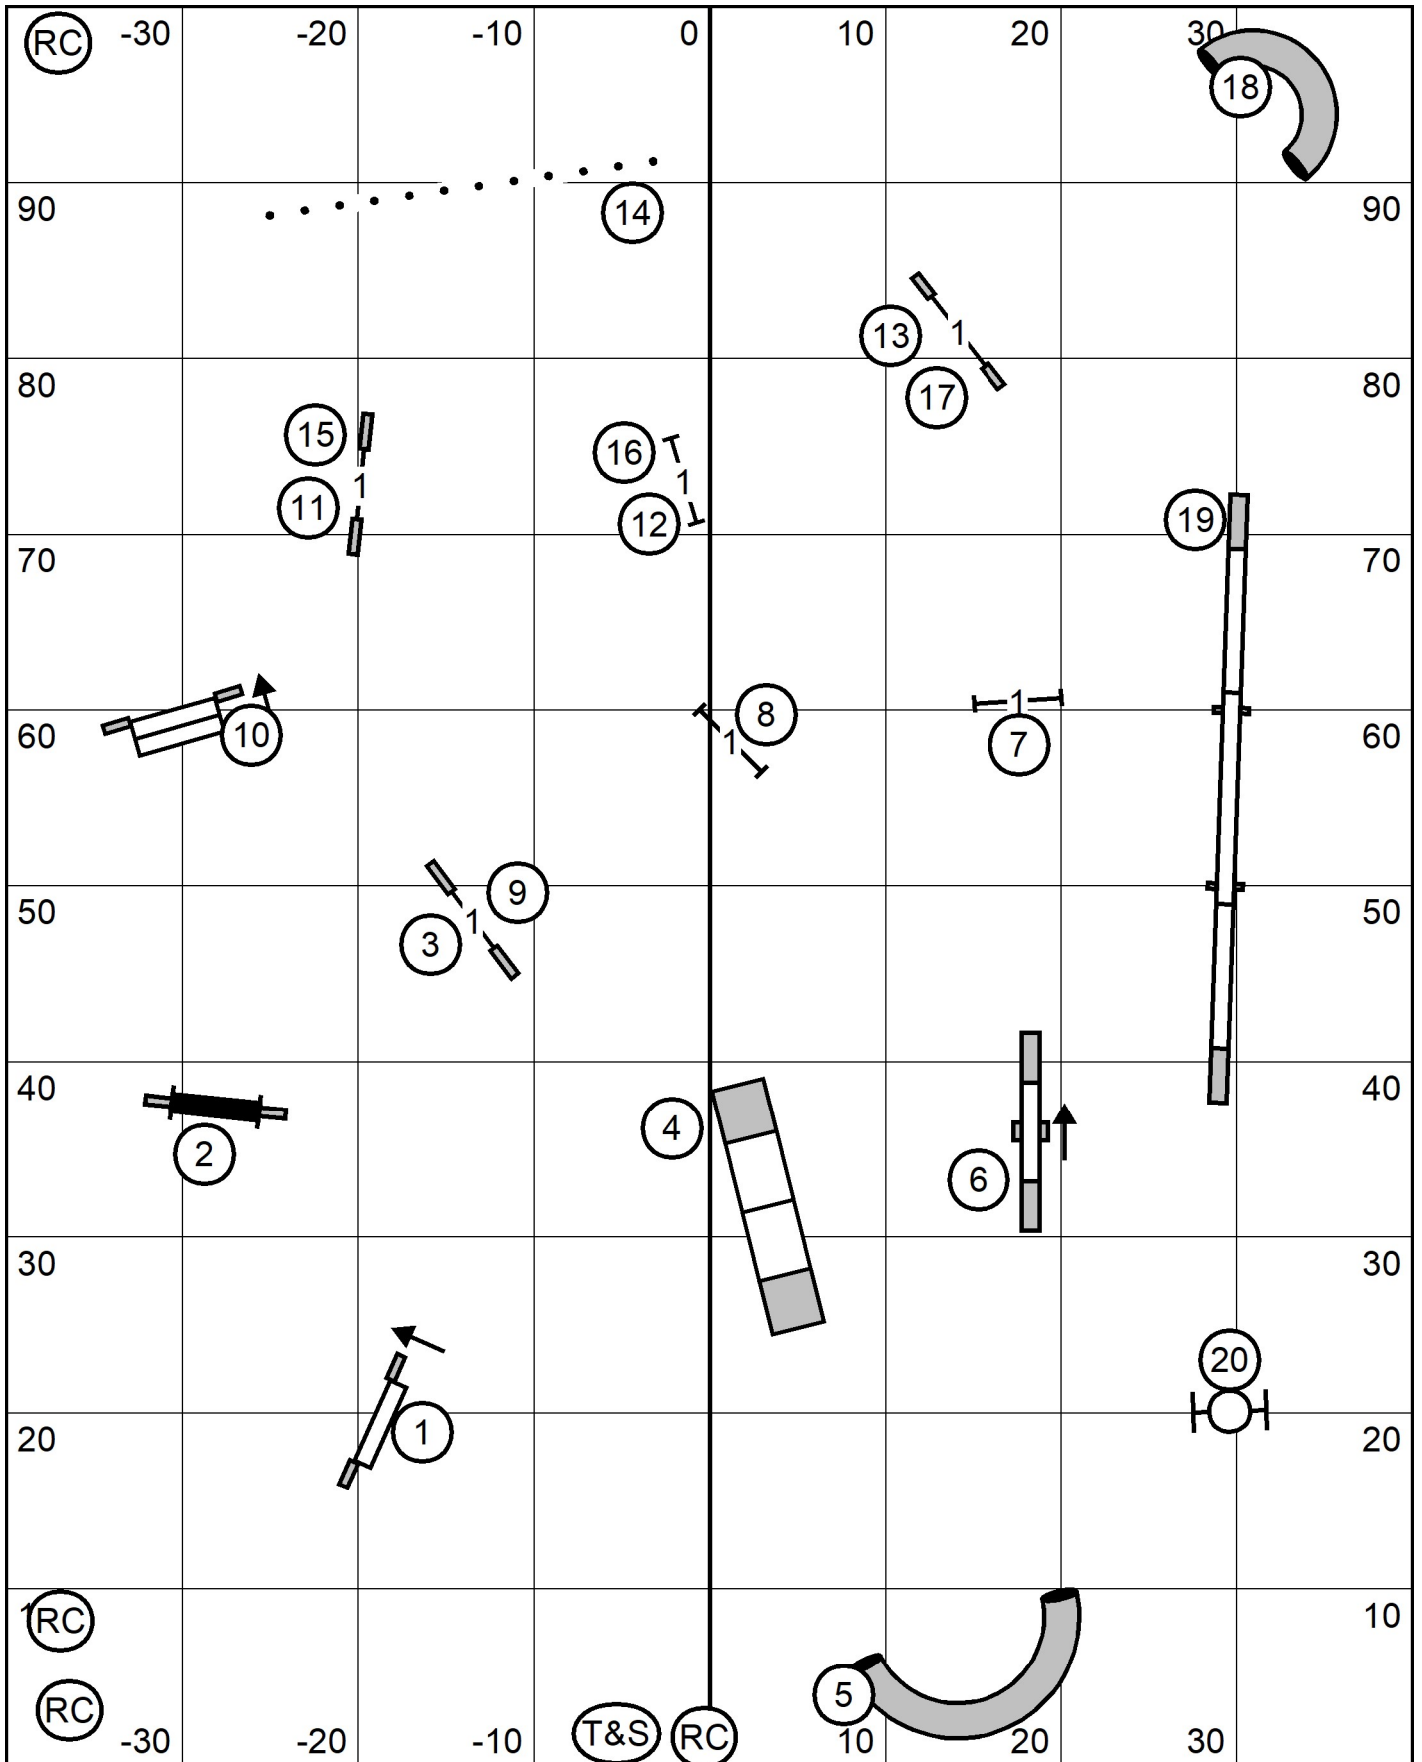

Mound City Obedience Training Club   Lisa Rieves
Master/Excellent Standard   Friday, November 15, 2024