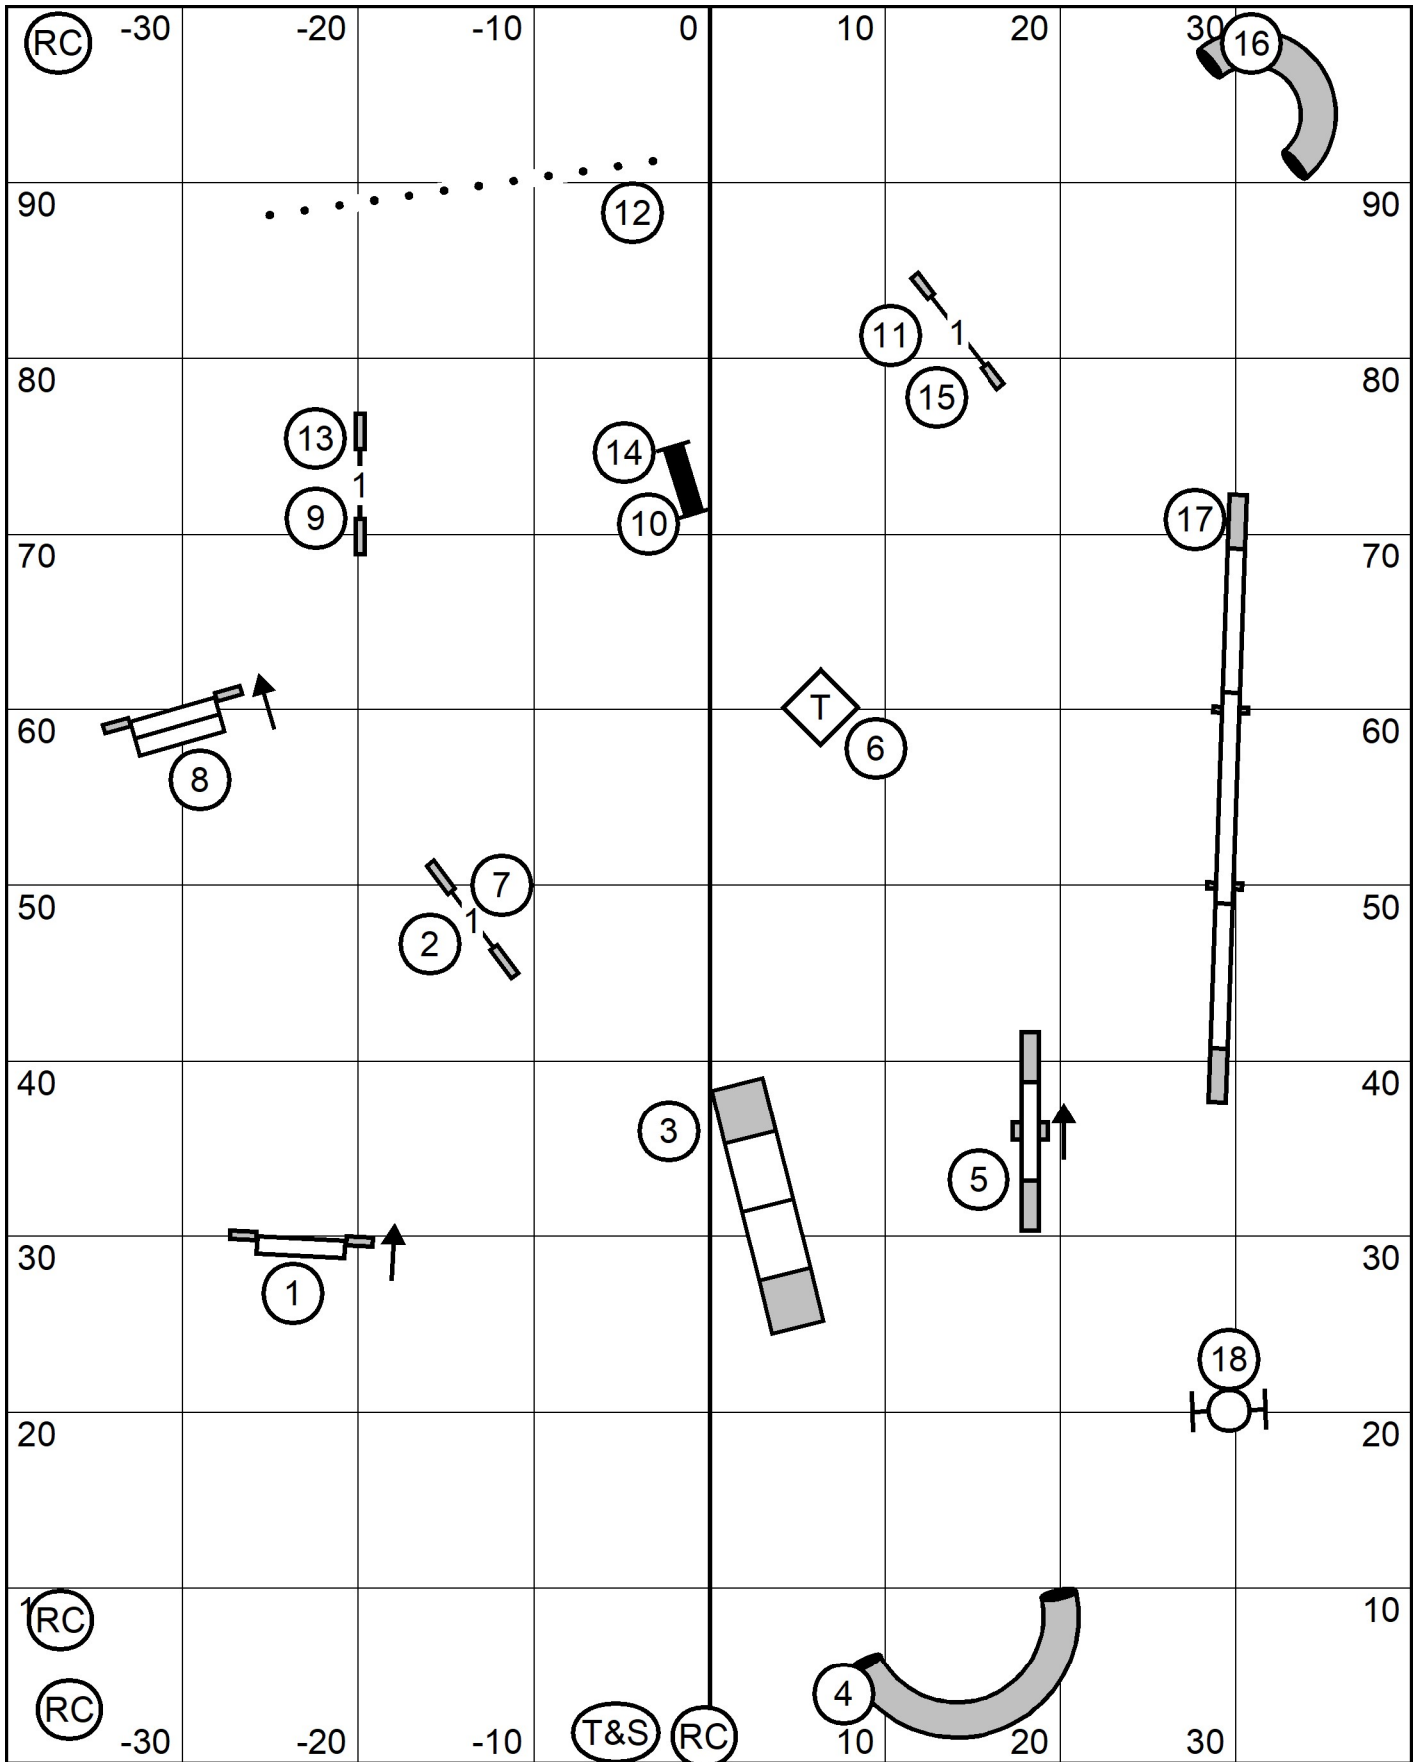

Mound City Obedience Training Club Lisa Rieves
Open Standard Friday, November 15, 2024