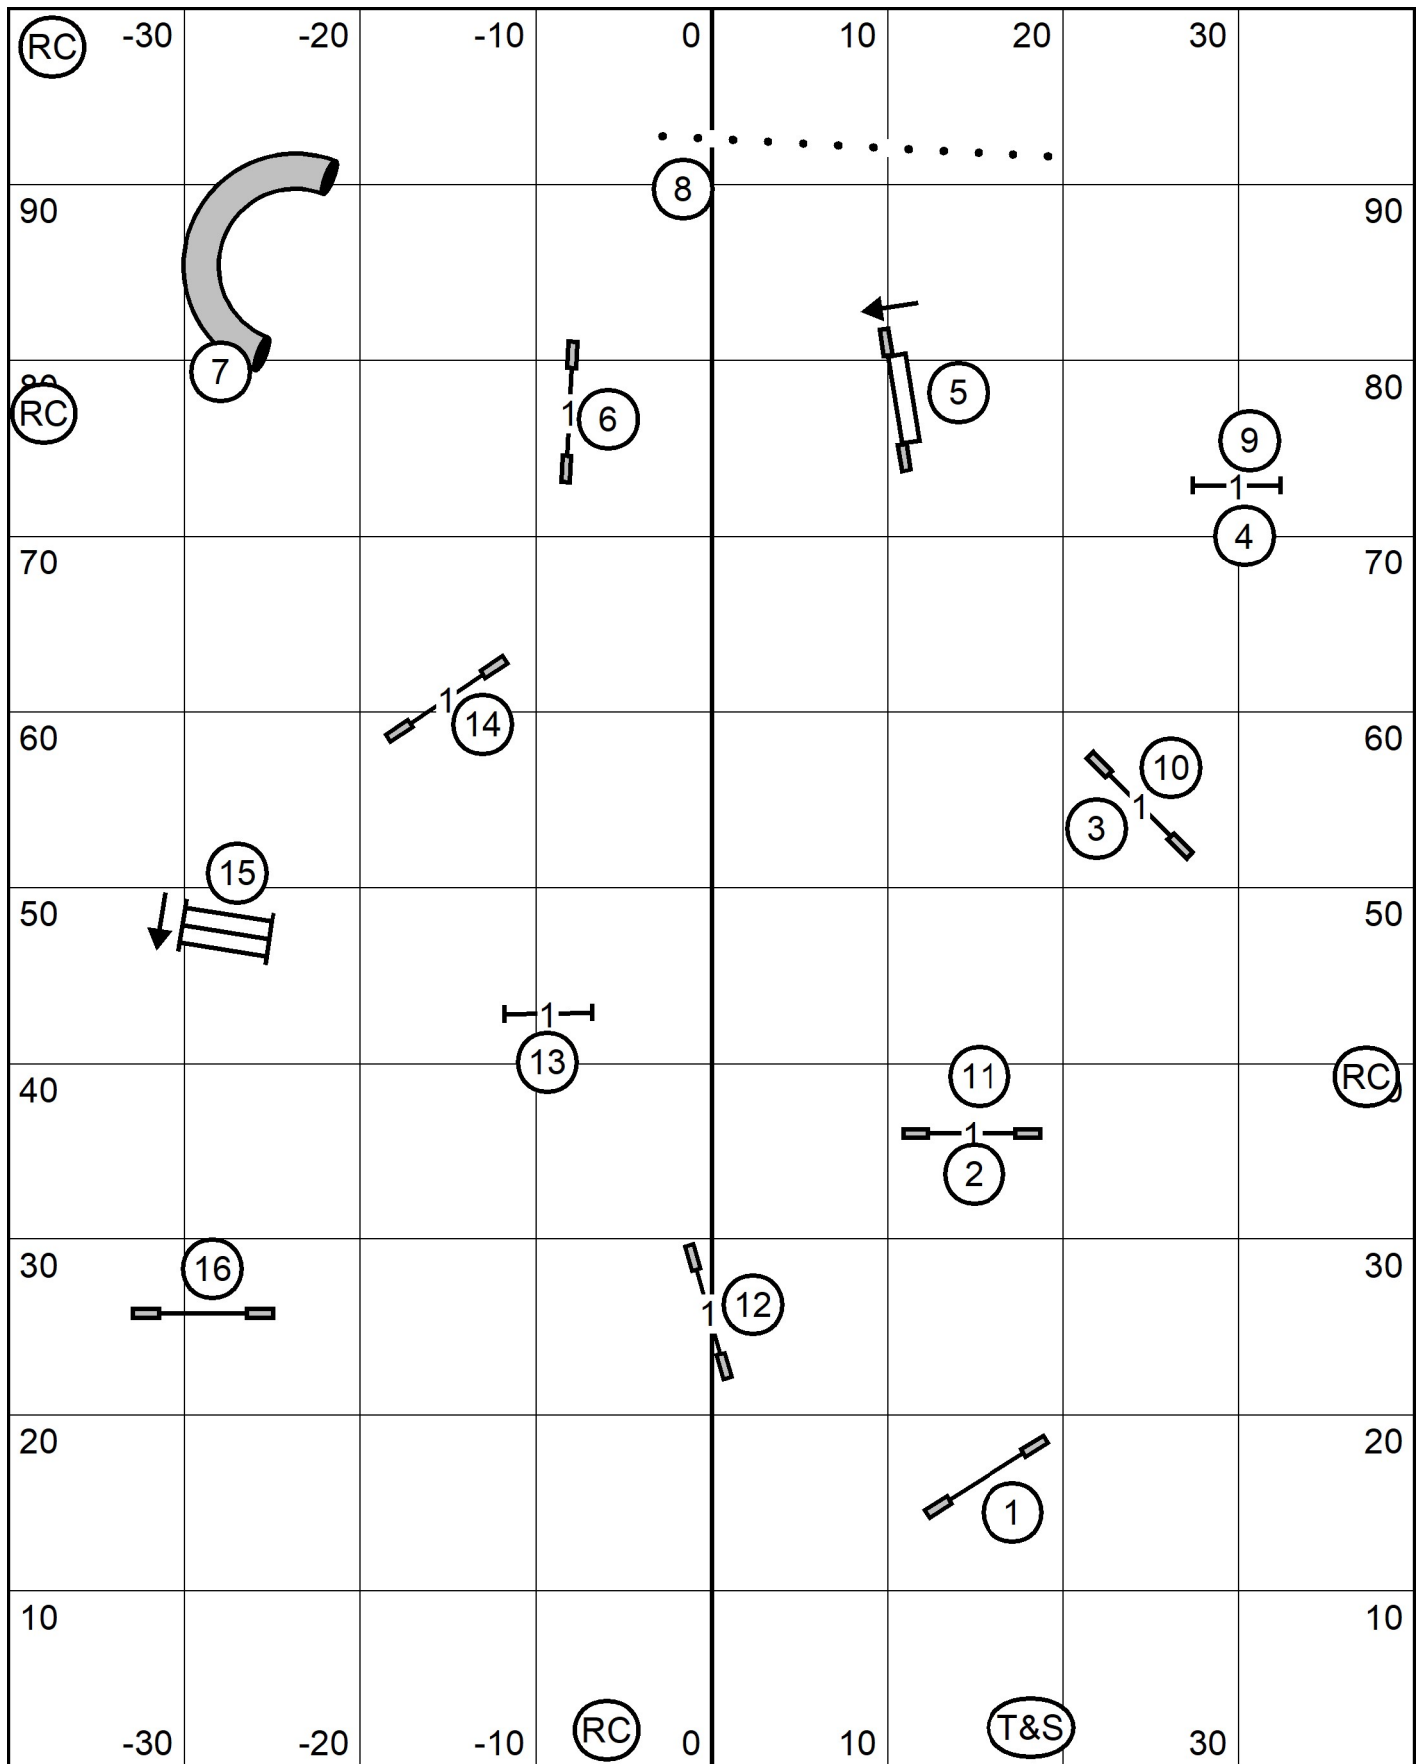

**Mound City Obedience Training Club
Open JWW**

**Lisa Rieves
Friday, November 15, 2024**