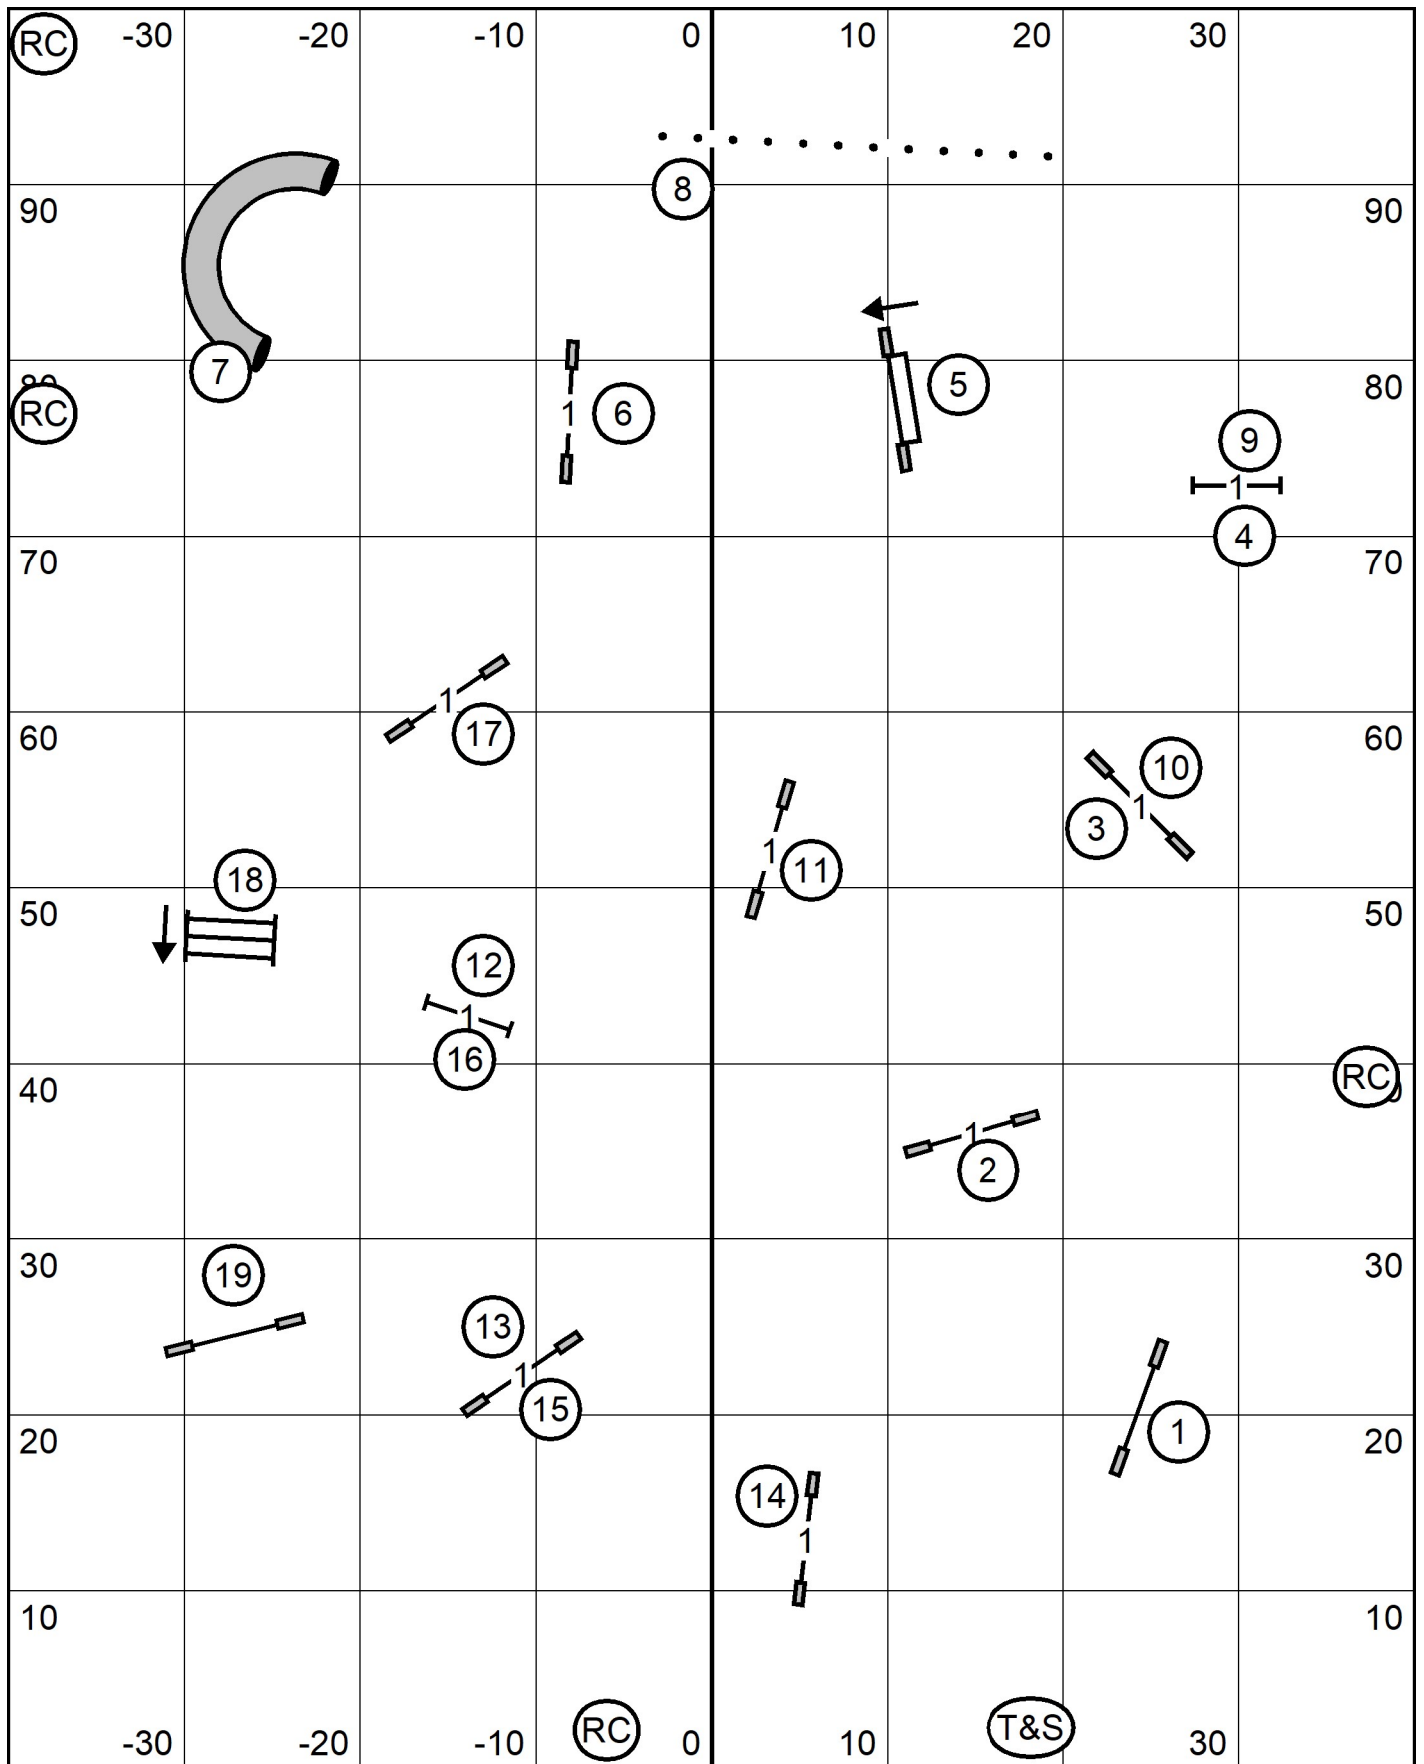

M/Ex Send: 8-sq4-3 solid line/ Open Send: 8-4 or 4-3 dotted line
 Nov Send: 8-4 or 4-3 dashed line

Points to Q Including Bonus:
 M/E = 60 Open = 55 Nov = 50

Mound City Obedience Training Club
ALL FAST

Lisa Rieves
Friday, November 15, 2024