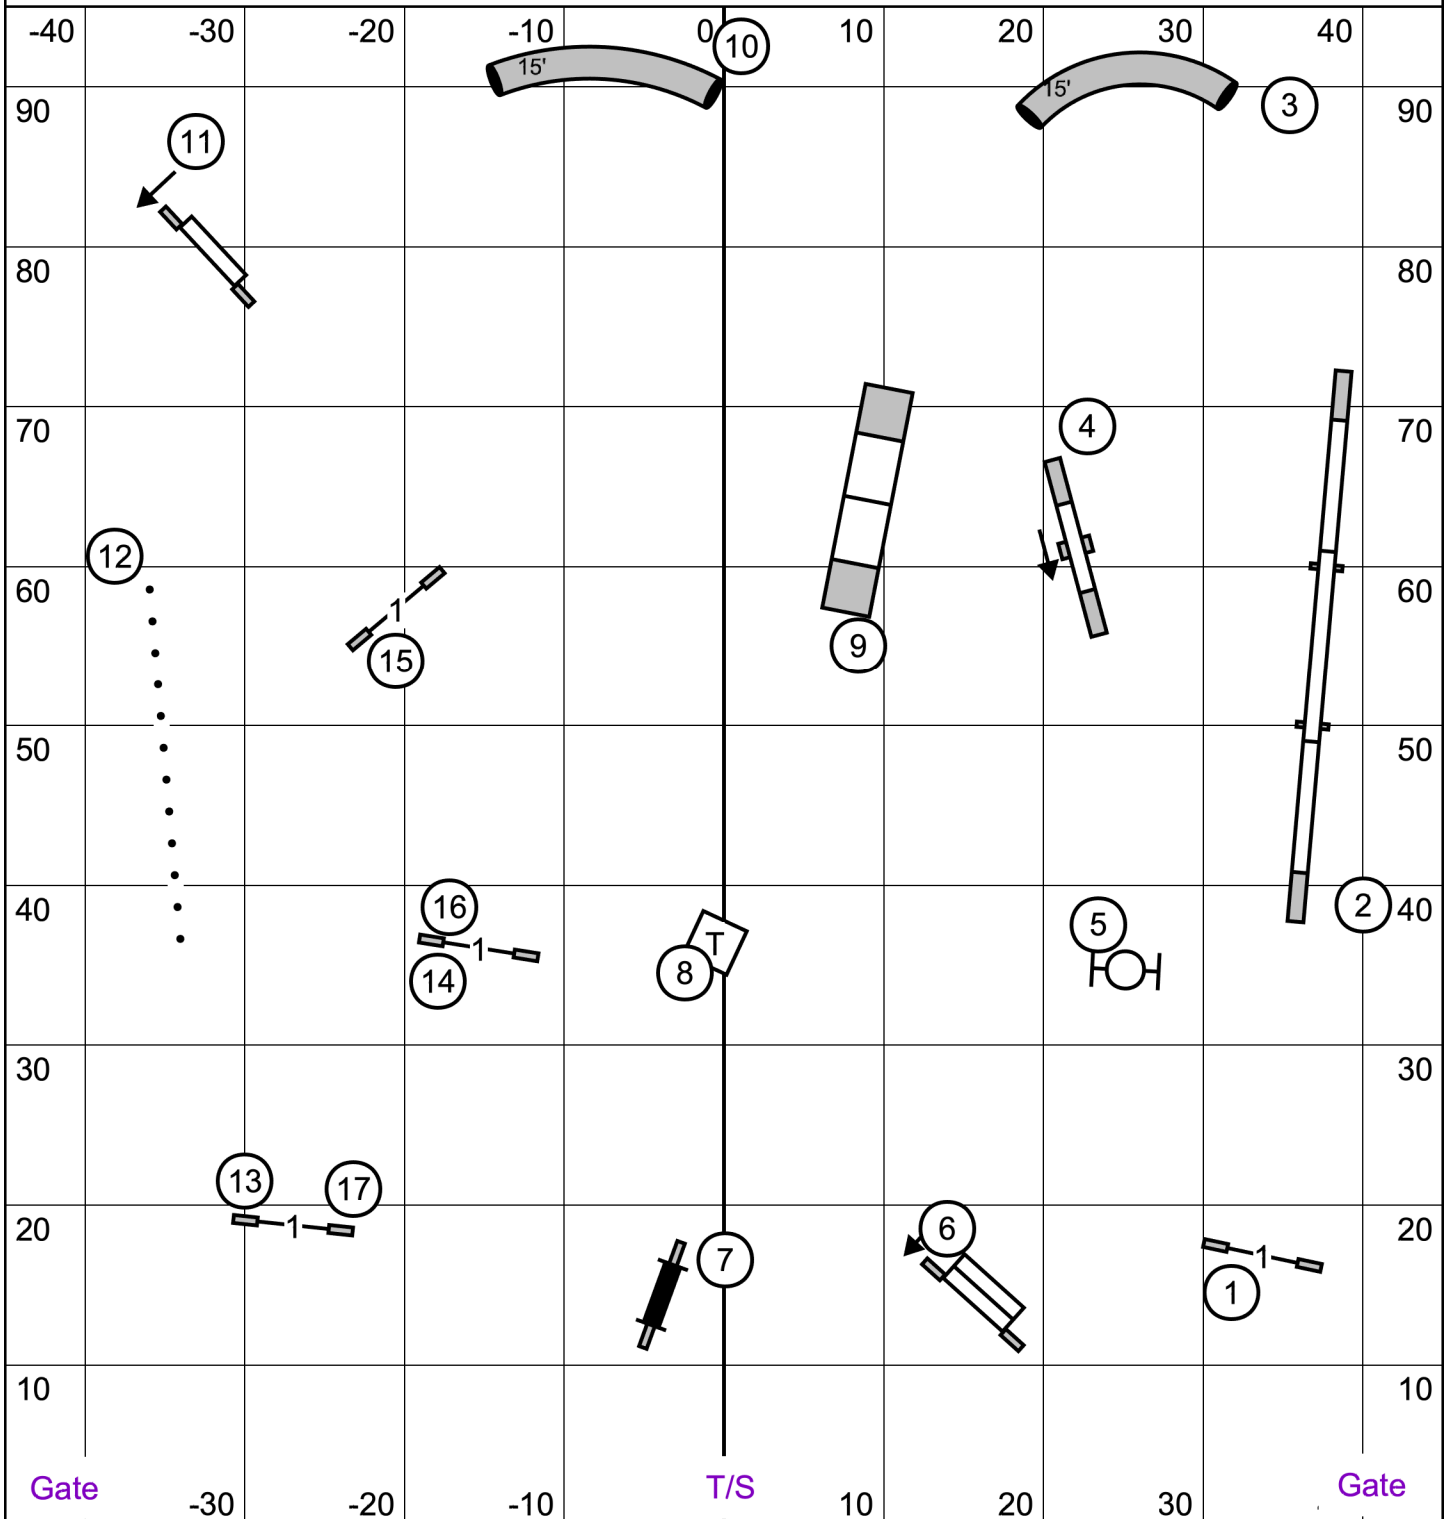

EXCELLENT/MASTER STANDARD

Show Me Agility Club of Central Missouri

Wentzville, MO

Sunday, September 22, 2024

Surface - Indoors on Turf

Judge - Michelle Persian

OPEN STANDARD

Show Me Agility Club of Central Missouri
Wentzville, MO

Sunday, September 22, 2024

Surface - Indoors on Turf

Judge - Michelle Persian

NOVICE STANDARD

Show Me Agility Club of Central Missouri
Wentzville, MO

Sunday, September 22, 2024

Surface - Indoors on Turf

Judge - Michelle Persian

EXCELLENT/MASTER JWW

Show Me Agility Club of Central Missouri
Wentzville, MO

Sunday, September 22, 2024

Surface - Indoors on Turf

Judge - Michelle Persian

OPEN JWW

Show Me Agility Club of Central Missouri
Wentzville, MO

Sunday, September 22, 2024

Surface - Indoors on Turf

Judge - Michelle Persian

NOVICE JWW

Show Me Agility Club of Central Missouri
Wentzville, MO

Sunday, September 22, 2024

Surface - Indoors on Turf

Judge - Michelle Persian