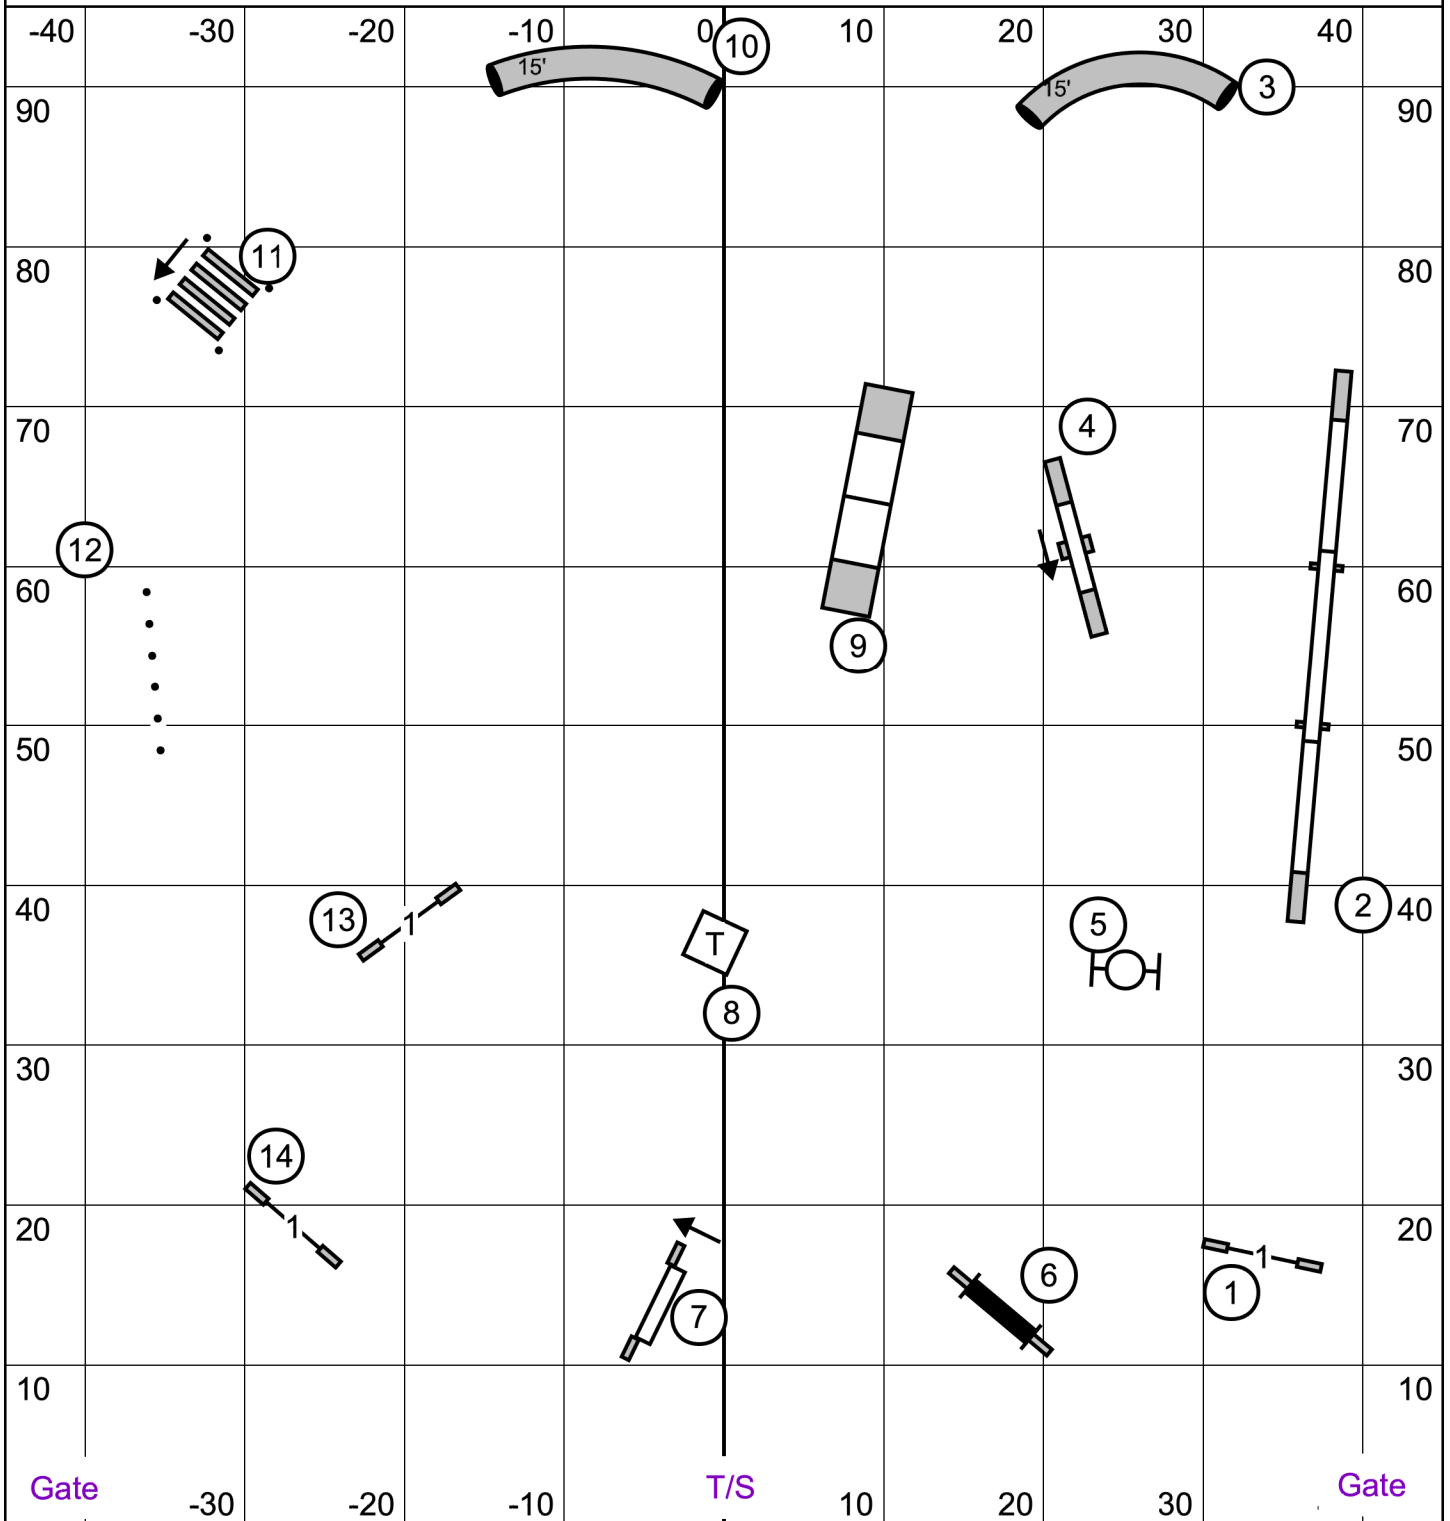

Sunday, September 22, 2024

Surface - Indoors on Turf

Judge - Michelle Persian

NOVICE STANDARD

Show Me Agility Club of Central Missouri
Wentzville, MO

Sunday, September 22, 2024

Surface - Indoors on Turf

Judge - Michelle Persian

EXCELLENT/MASTER JWW

Show Me Agility Club of Central Missouri
Wentzville, MO

Sunday, September 22, 2024

Surface - Indoors on Turf

Judge - Michelle Persian

OPEN JWW

Show Me Agility Club of Central Missouri
Wentzville, MO