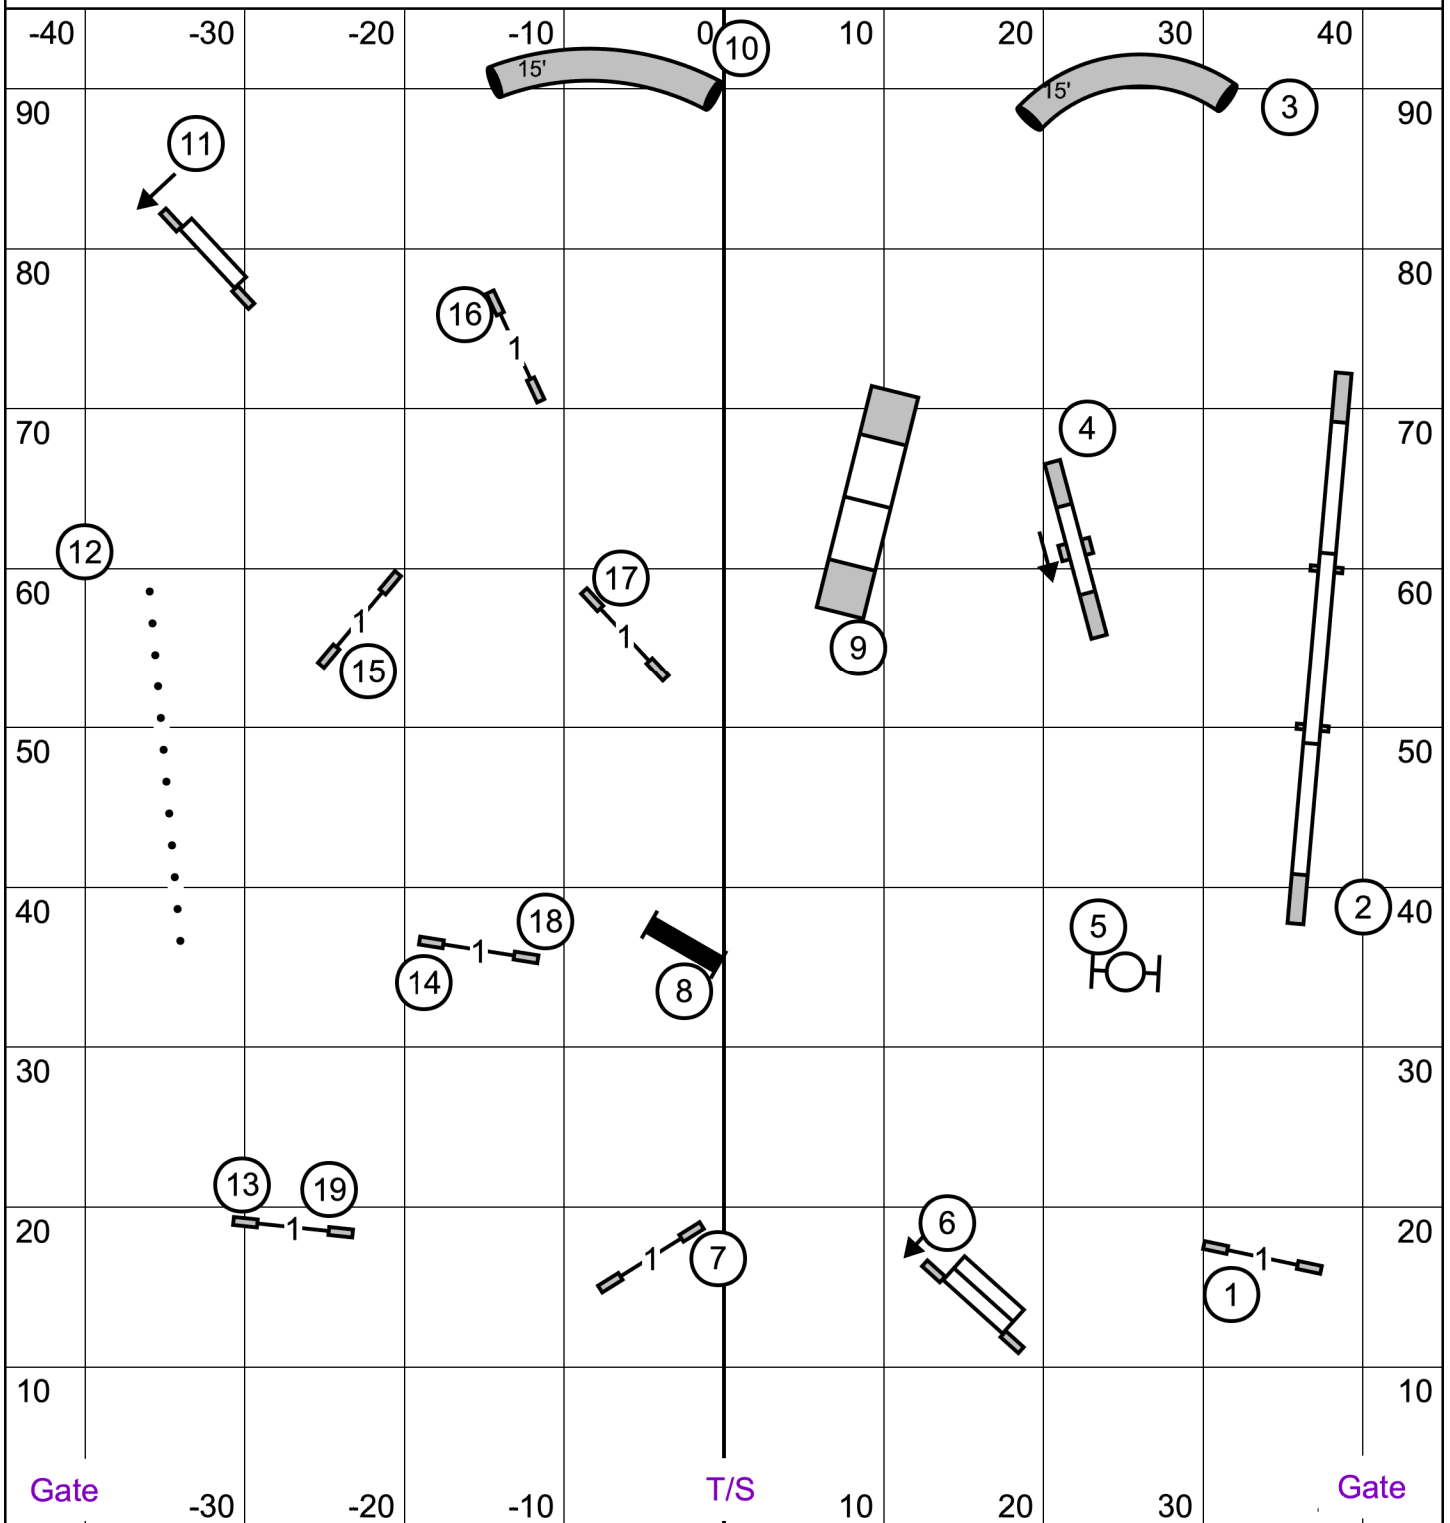

EXCELLENT/MASTER STANDARD

Show Me Agility Club of Central Missouri

Wentzville, MO

Sunday, September 22, 2024

Surface - Indoors on Turf

Judge - Michelle Persian

OPEN STANDARD

Show Me Agility Club of Central Missouri
Wentzville, MO

Sunday, September 22, 2024

Surface - Indoors on Turf

Judge - Michelle Persian

NOVICE STANDARD

Show Me Agility Club of Central Missouri
Wentzville, MO

Sunday, September 22, 2024

Surface - Indoors on Turf

Judge - Michelle Persian

EXCELLENT/MASTER JWW

Show Me Agility Club of Central Missouri
Wentzville, MO

Sunday, September 22, 2024

Surface - Indoors on Turf

Judge - Michelle Persian

OPEN JWW

Show Me Agility Club of Central Missouri
Wentzville, MO

Sunday, September 22, 2024

Surface - Indoors on Turf

Judge - Michelle Persian

NOVICE JWW

Show Me Agility Club of Central Missouri
Wentzville, MO

Sunday, September 22, 2024

Surface - Indoors on Turf

Judge - Michelle Persian