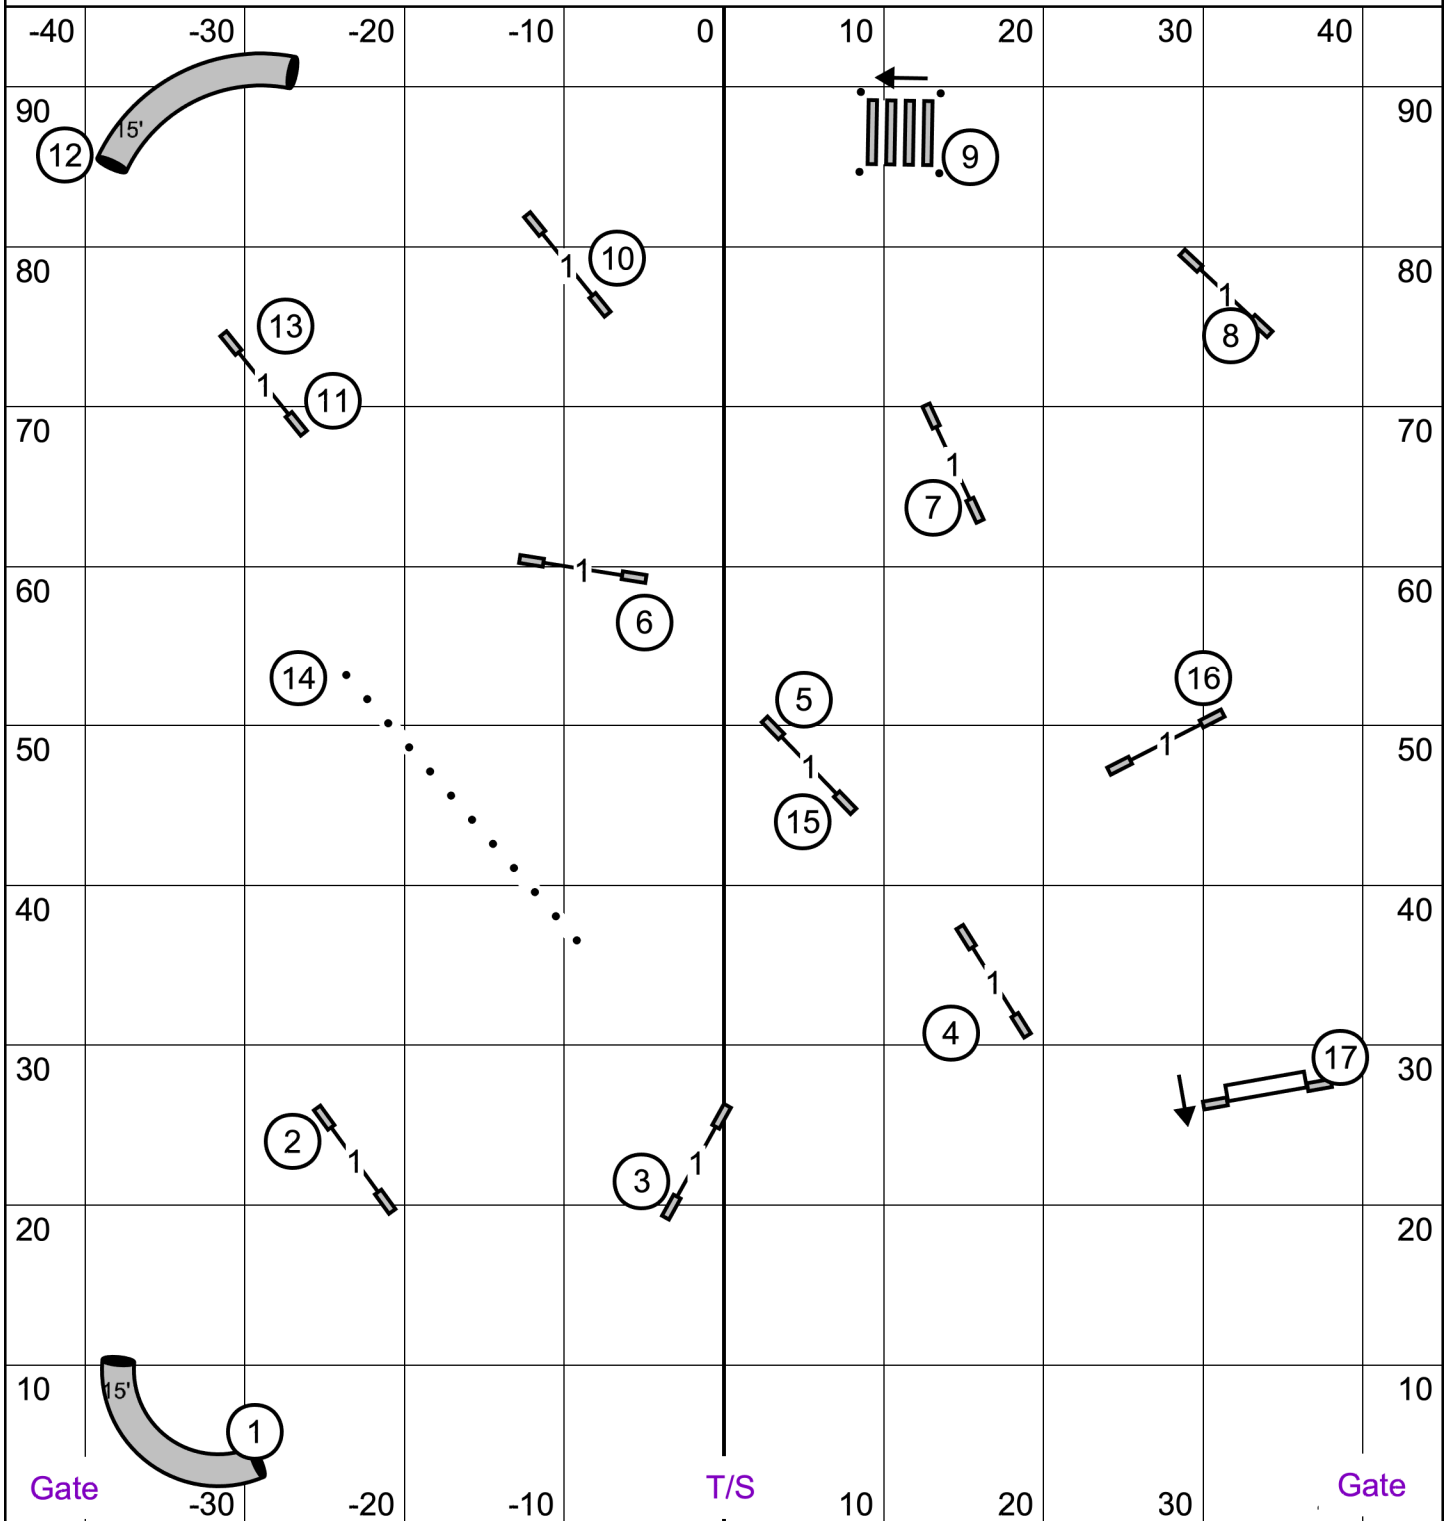

OPEN JWW

Show Me Agility Club of Central Missouri
Wentzville, MO

Sunday, September 22, 2024

Surface - Indoors on Turf

Judge - Michelle Persian