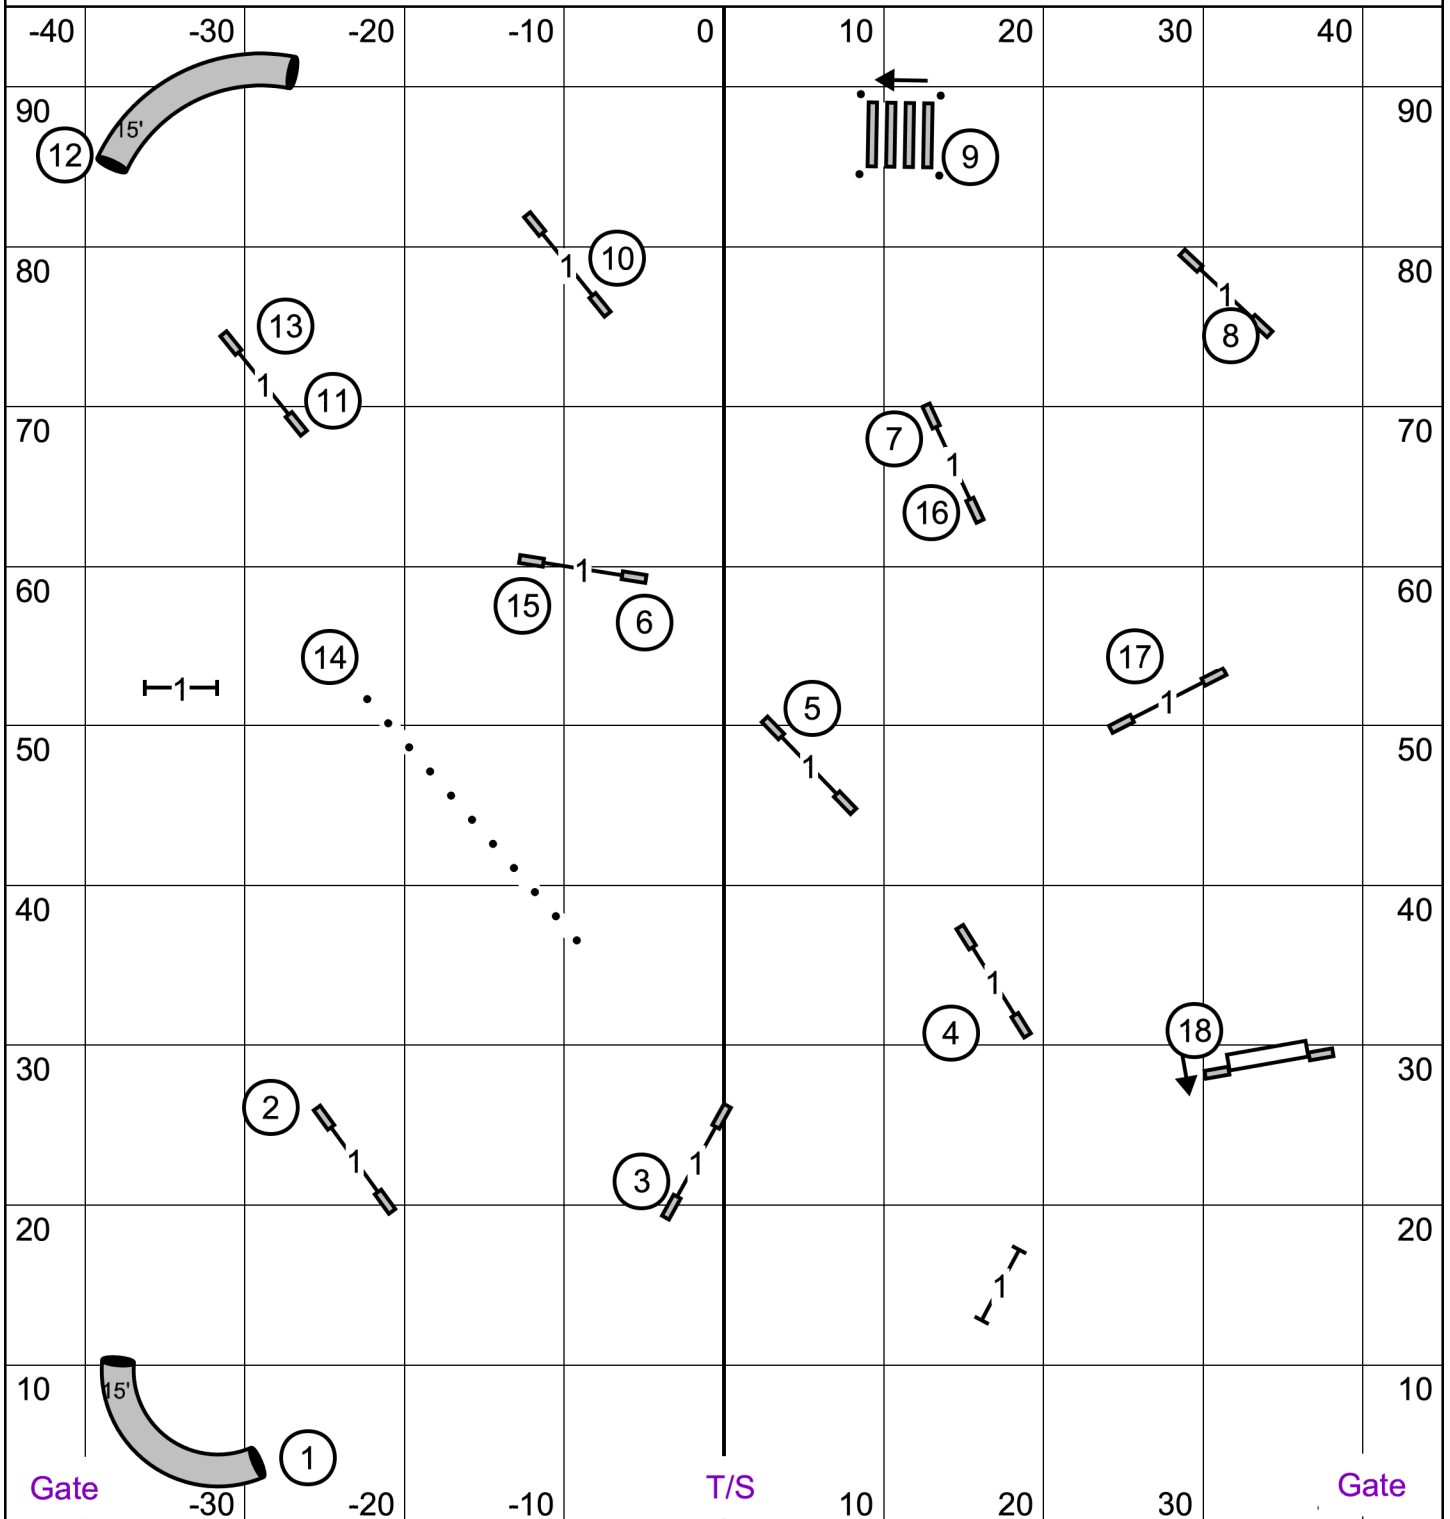

Sunday, September 22, 2024

Surface - Indoors on Turf

Judge - Michelle Persian

NOVICE STANDARD

Show Me Agility Club of Central Missouri
Wentzville, MO

Sunday, September 22, 2024

Surface - Indoors on Turf

Judge - Michelle Persian

EXCELLENT/MASTER JWW

Show Me Agility Club of Central Missouri
Wentzville, MO

Sunday, September 22, 2024

Surface - Indoors on Turf

Judge - Michelle Persian

OPEN JWW

Show Me Agility Club of Central Missouri
Wentzville, MO