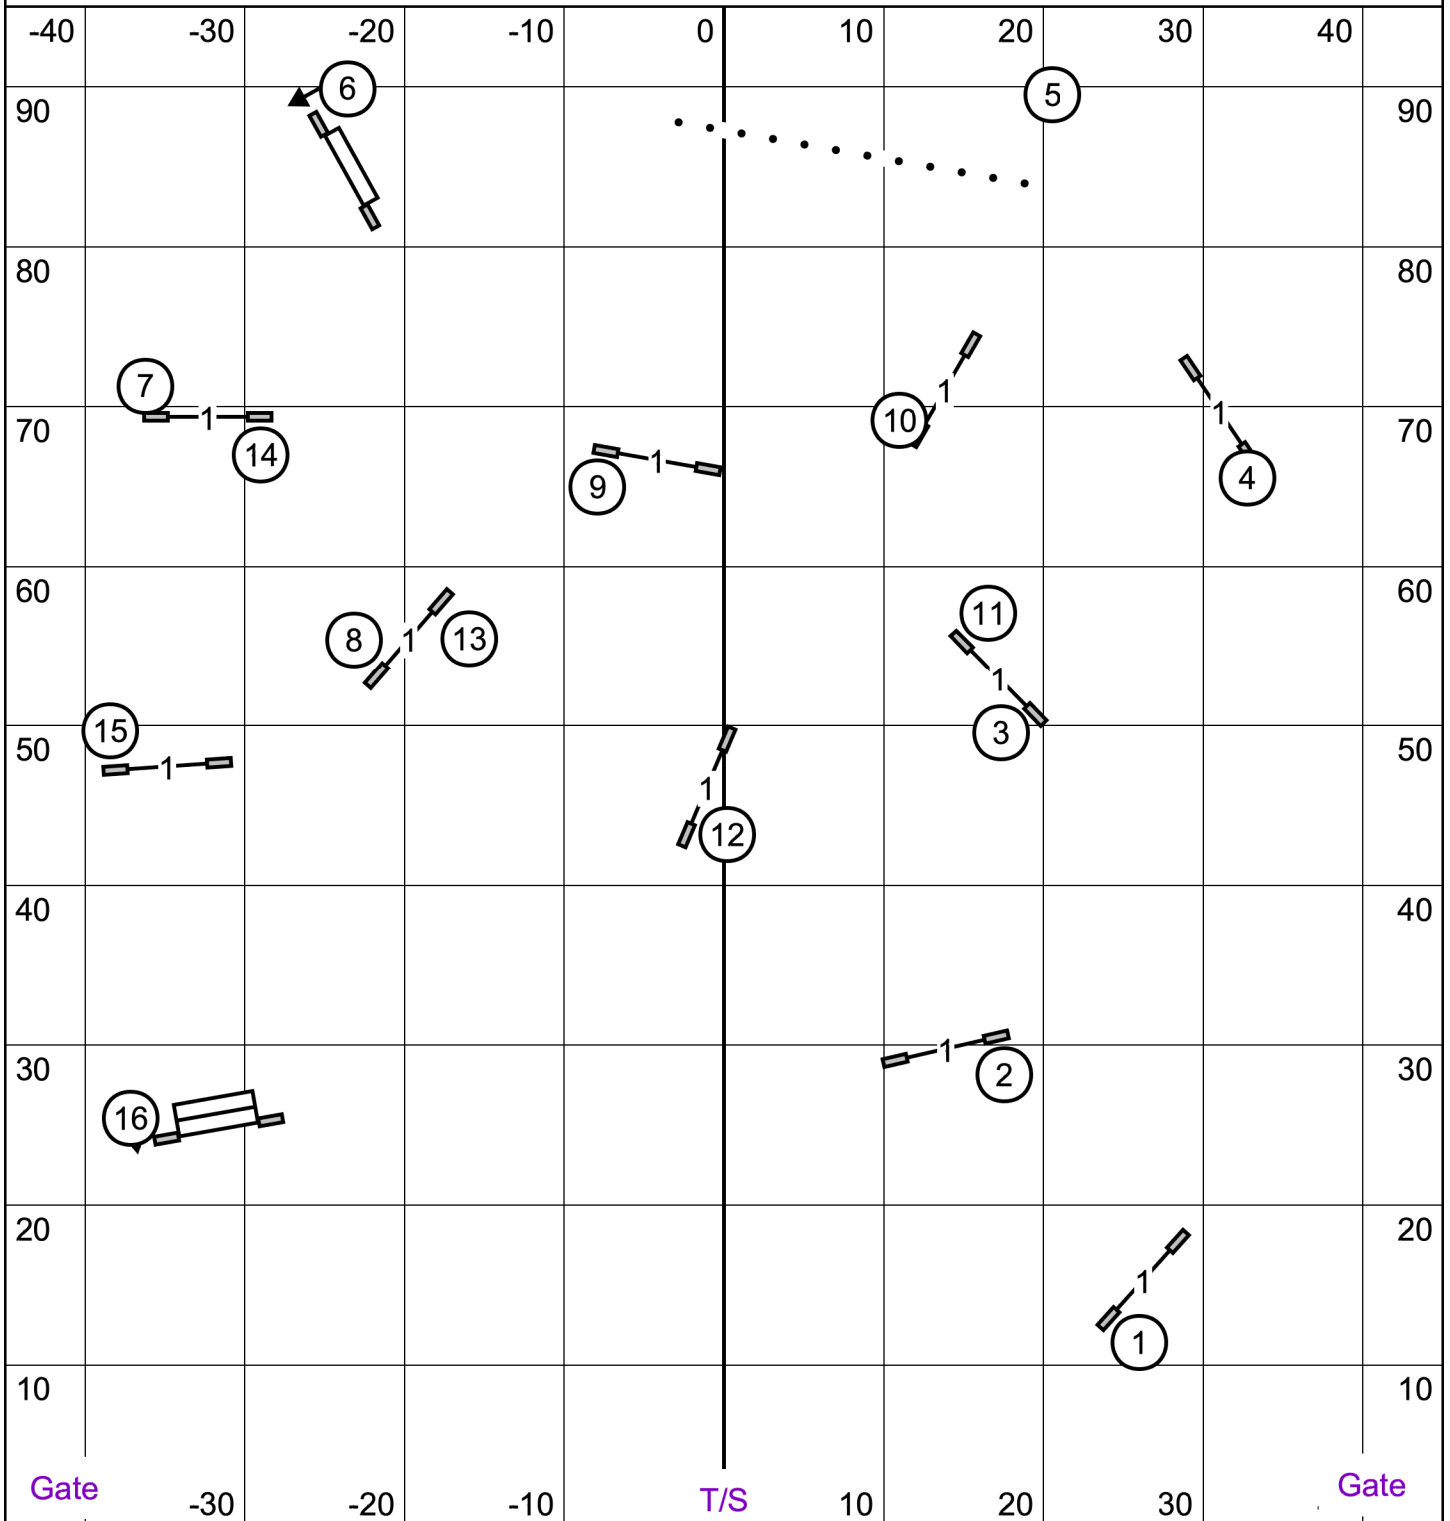

OPEN JWW

Show Me Agility Club of Central Missouri
Wentzville, MO

Friday, September 20, 2024

Surface - Indoors on Turf

Judge - Michelle Persian