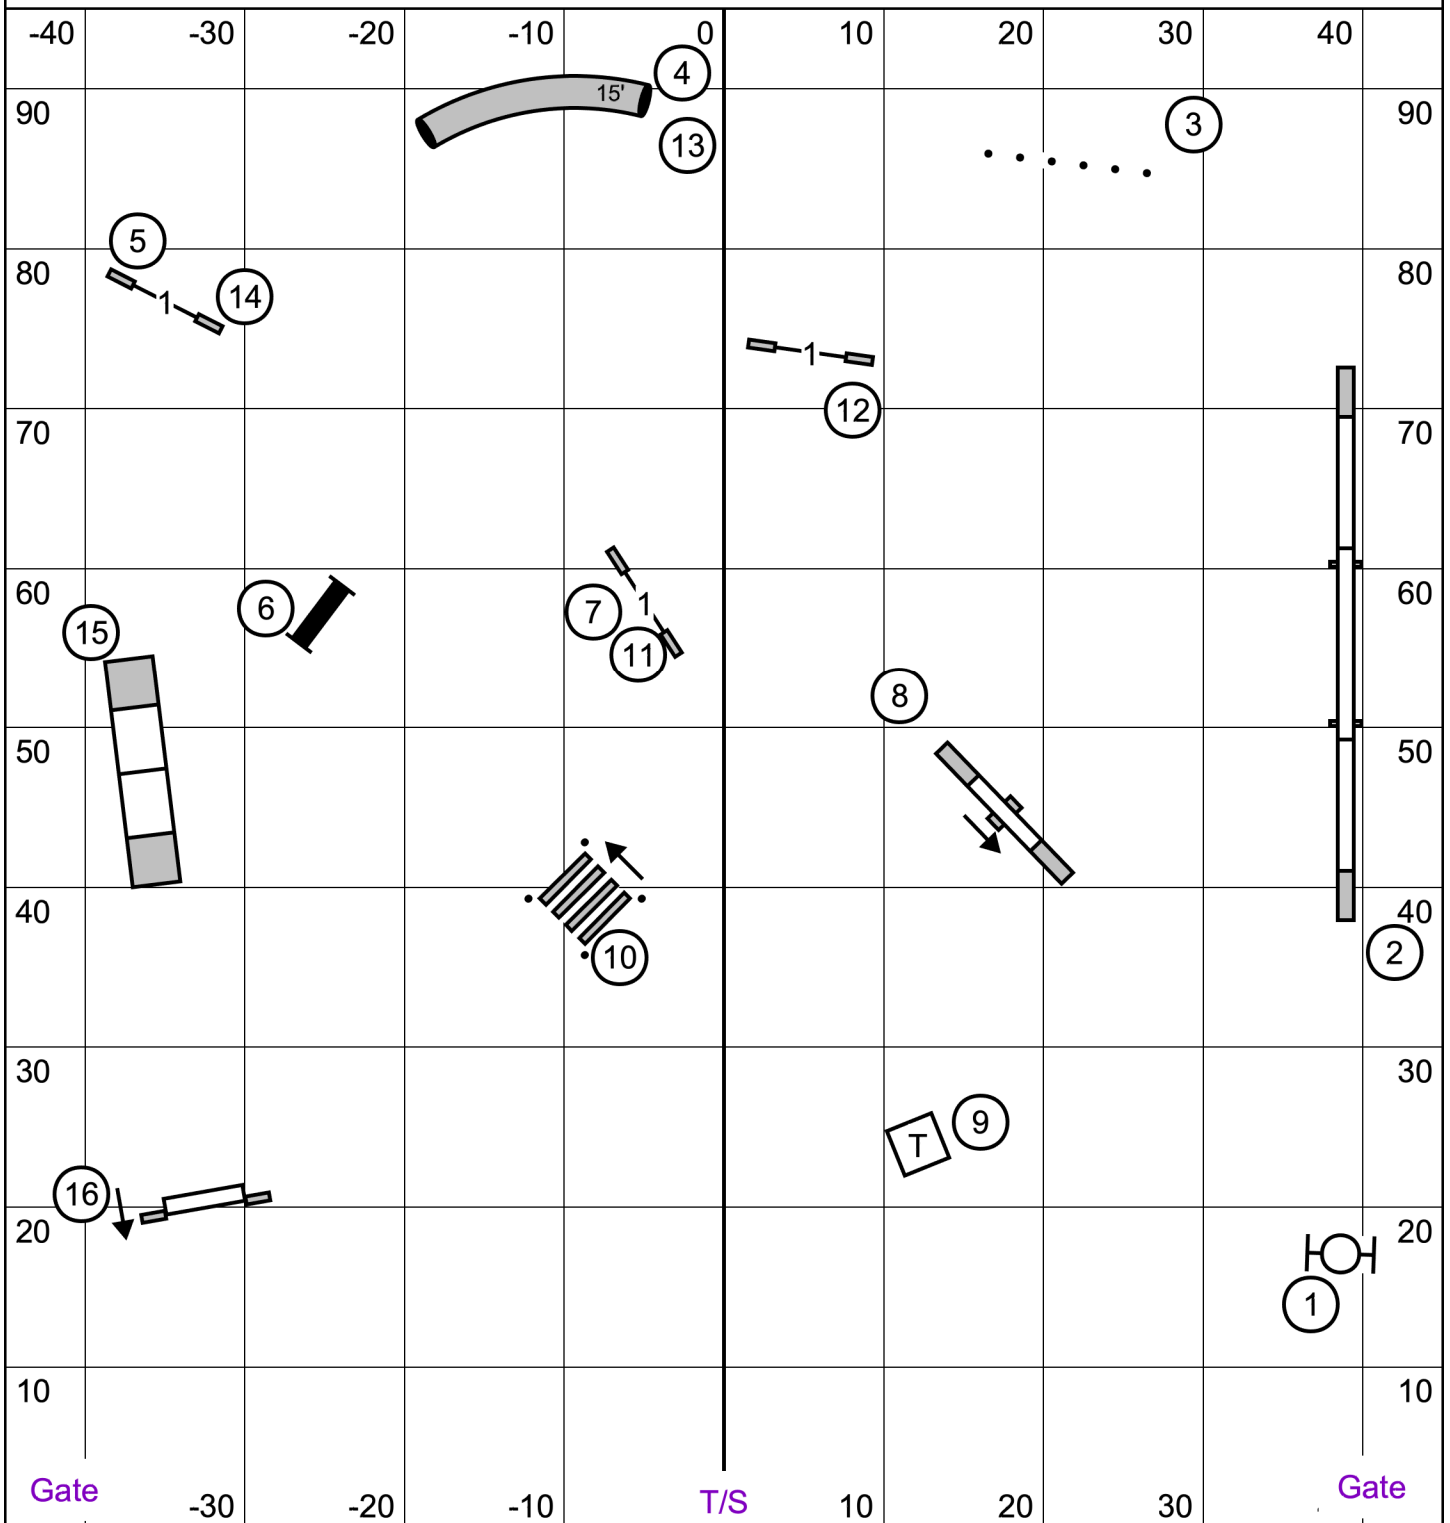

NOVICE STANDARD

Show Me Agility Club of Central Missouri
Wentzville, MO

Friday, September 20, 2024

Surface - Indoors on Turf

Judge - Michelle Persian