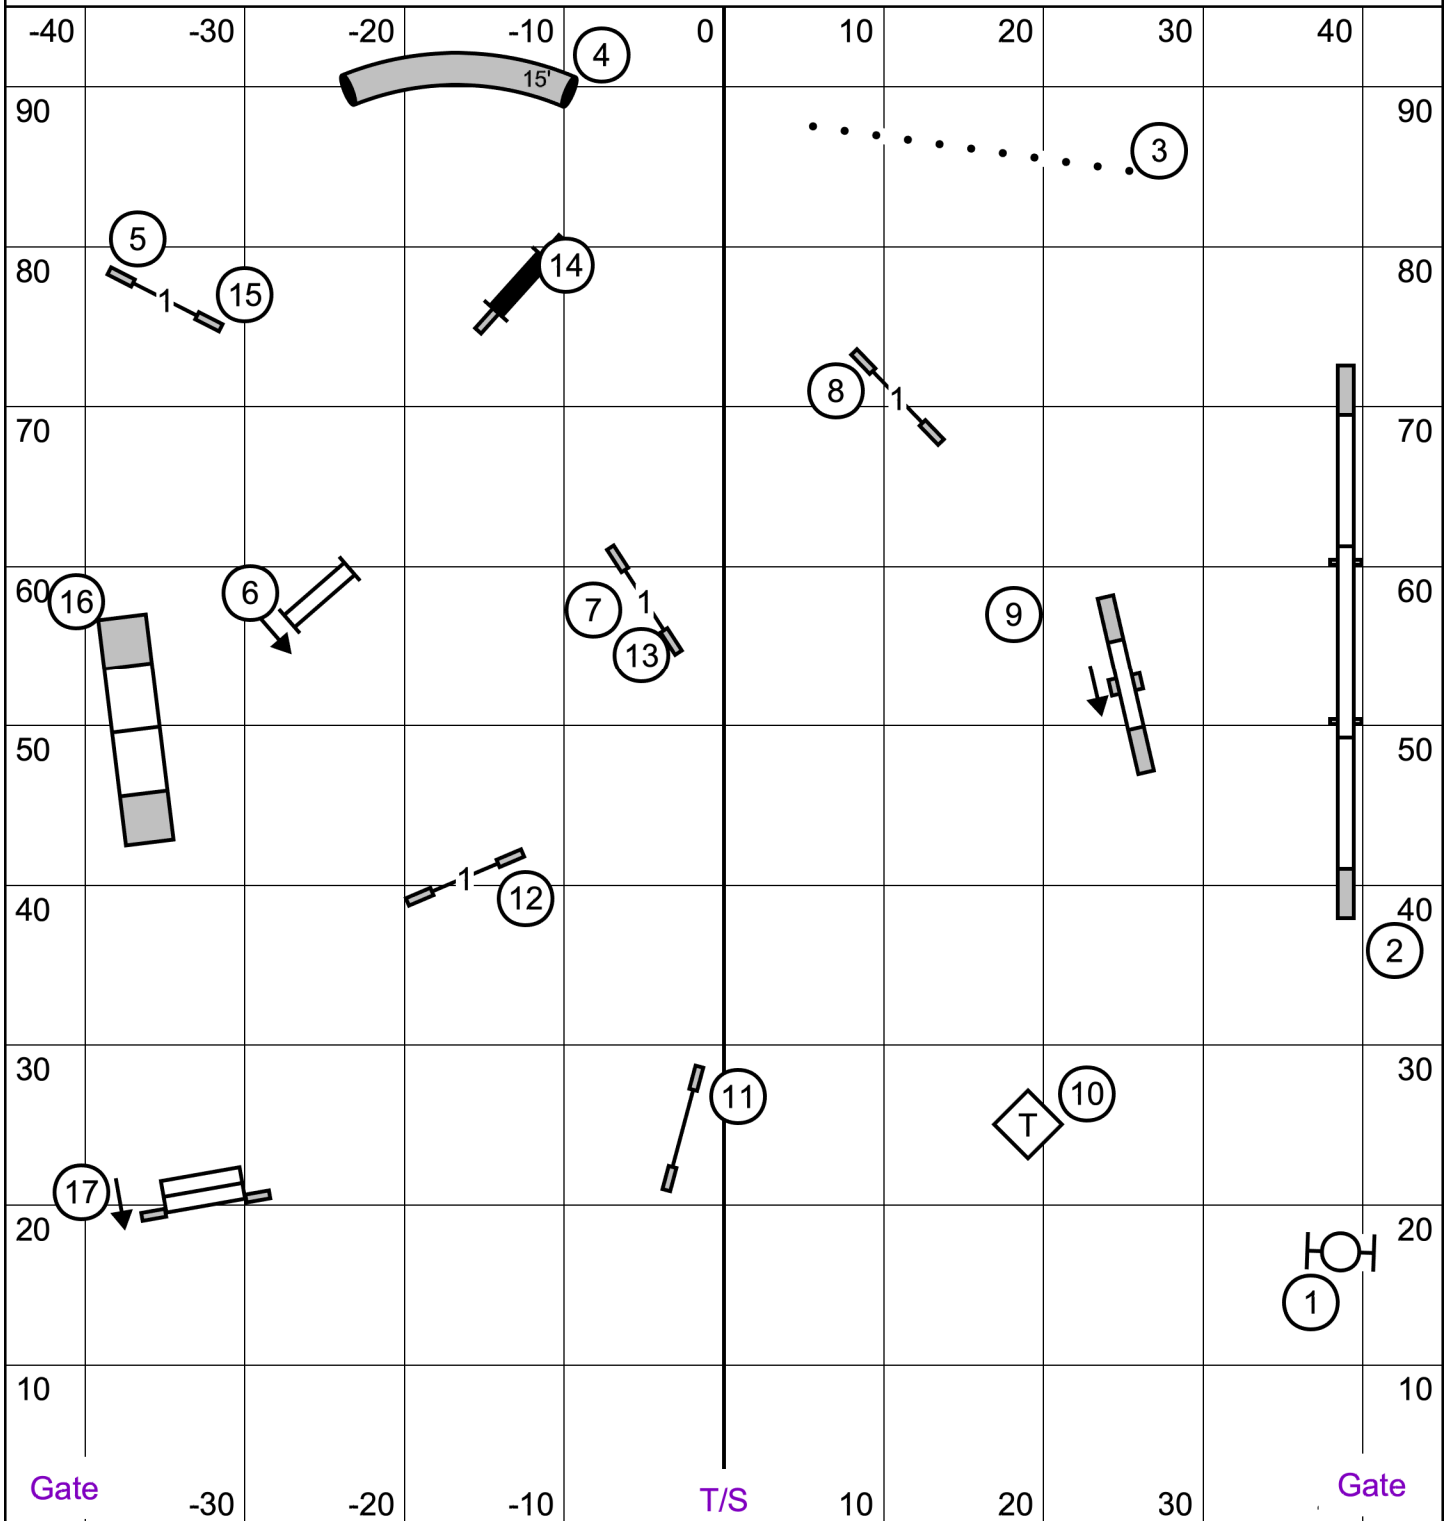

OPEN STANDARD

Show Me Agility Club of Central Missouri
Wentzville, MO

Friday, September 20, 2024

Surface - Indoors on Turf

Judge - Michelle Persian

Approved