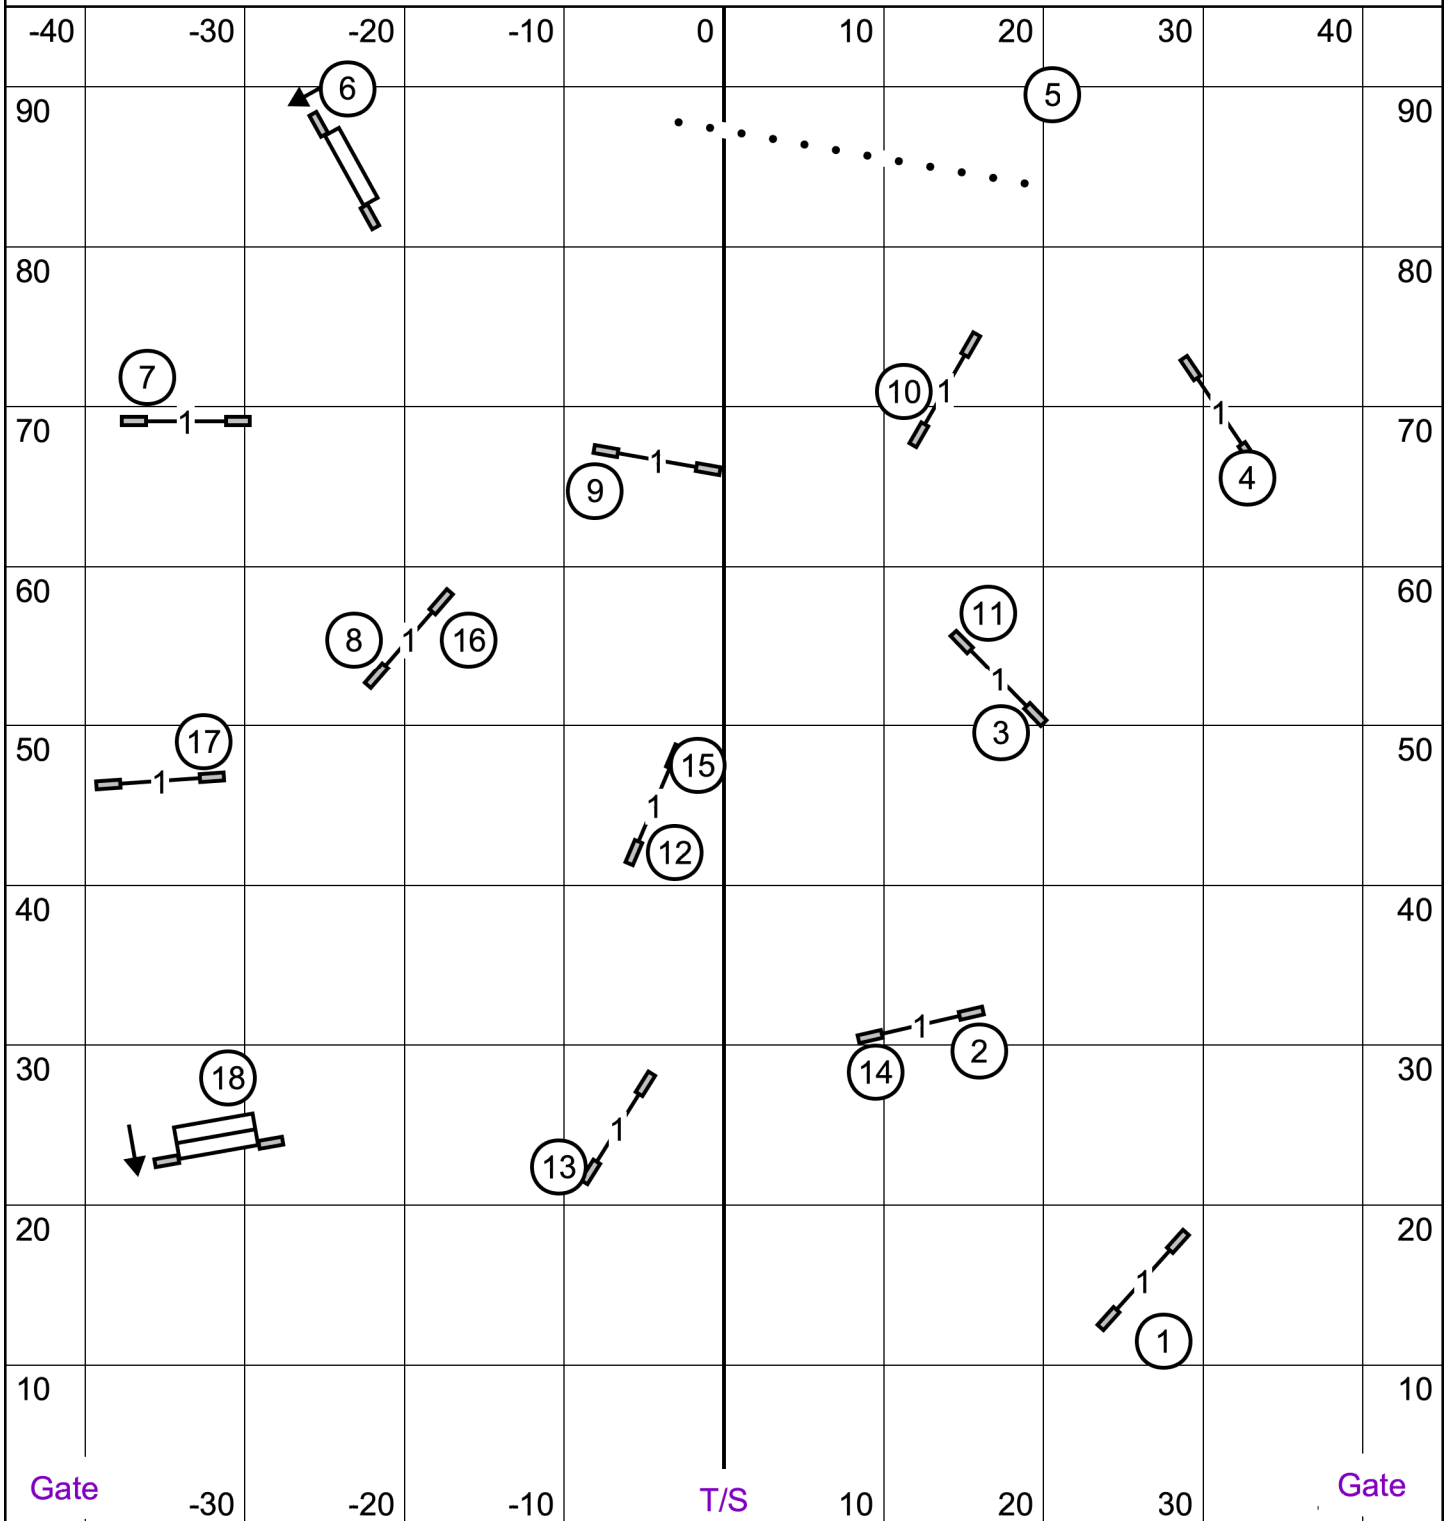

EXCELLENT/MASTER JWW

Show Me Agility Club of Central Missouri
Wentzville, MO

Friday, September 20, 2024

Surface - Indoors on Turf

Judge - Michelle Persian