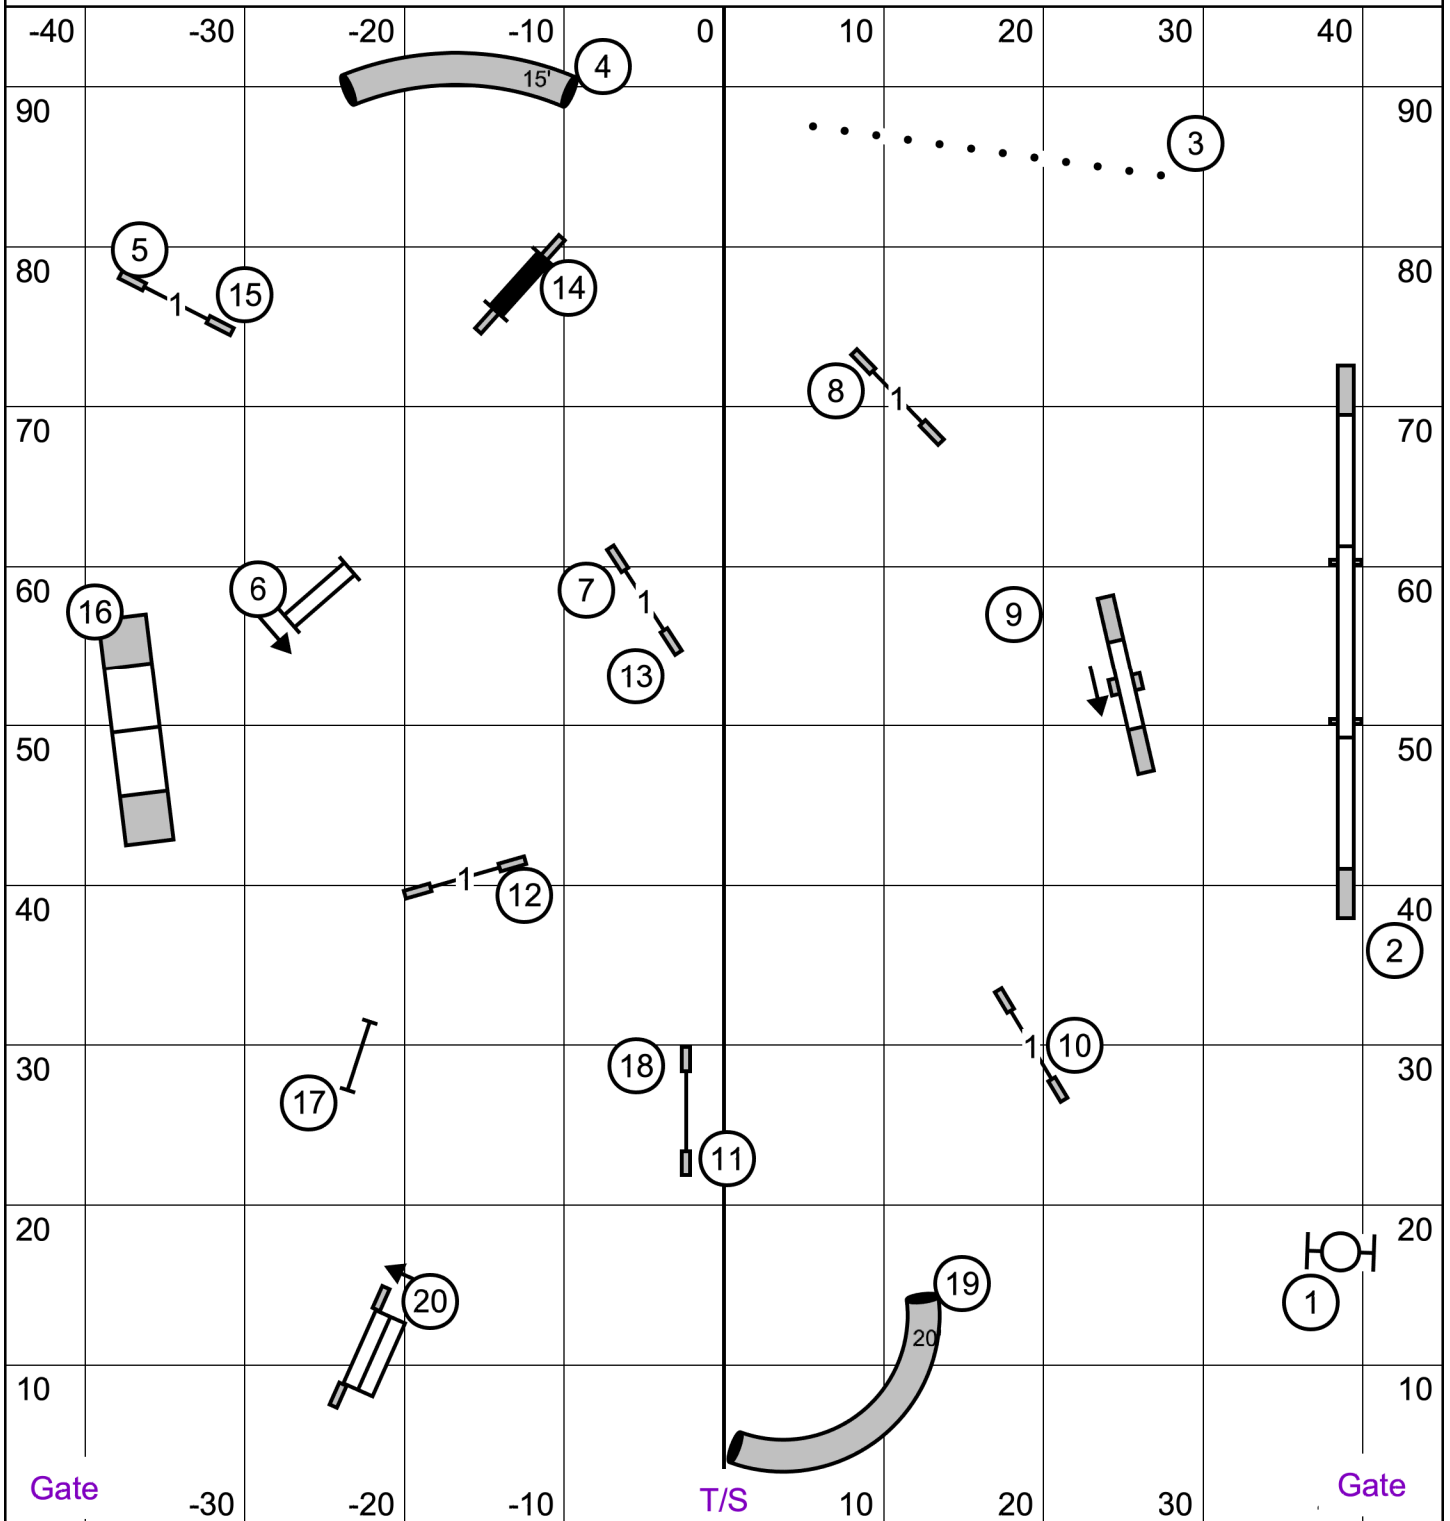

FAST Time Allowed

- 4" Pref. = 41 sec.
- 8" Std. = 38 sec.
- 8" & 12" Pref. = 38 sec.
- 12" & 16" Std. = 35 sec.
- 16" & 20" Pref. = 35 sec.
- 20", 24" & 24C" Std. = 32 sec.

COMBINED FAST

Show Me Agility Club of Central Missouri
 Wentzville, MO
 Friday, September 20, 2024
 Surface - Indoors on Turf
 Judge - Michelle Persian

Novice = 50 pts. needed to qualify
 5-3 or 3-5 in flow
 Solid Line

Open = 55 pts. needed to qualify
 5-3- or 3-5 in flow
 Solid to Dotted Line

EX/MASTER = 60 pts.
 5-3-1 in flow
 Dashed Line

Start and Finish Bi-Directional

EXCELLENT/MASTER STANDARD

Show Me Agility Club of Central Missouri
Wentzville, MO

Friday, September 20, 2024

Surface - Indoors on Turf

Judge - Michelle Persian

OPEN STANDARD

Show Me Agility Club of Central Missouri
Wentzville, MO