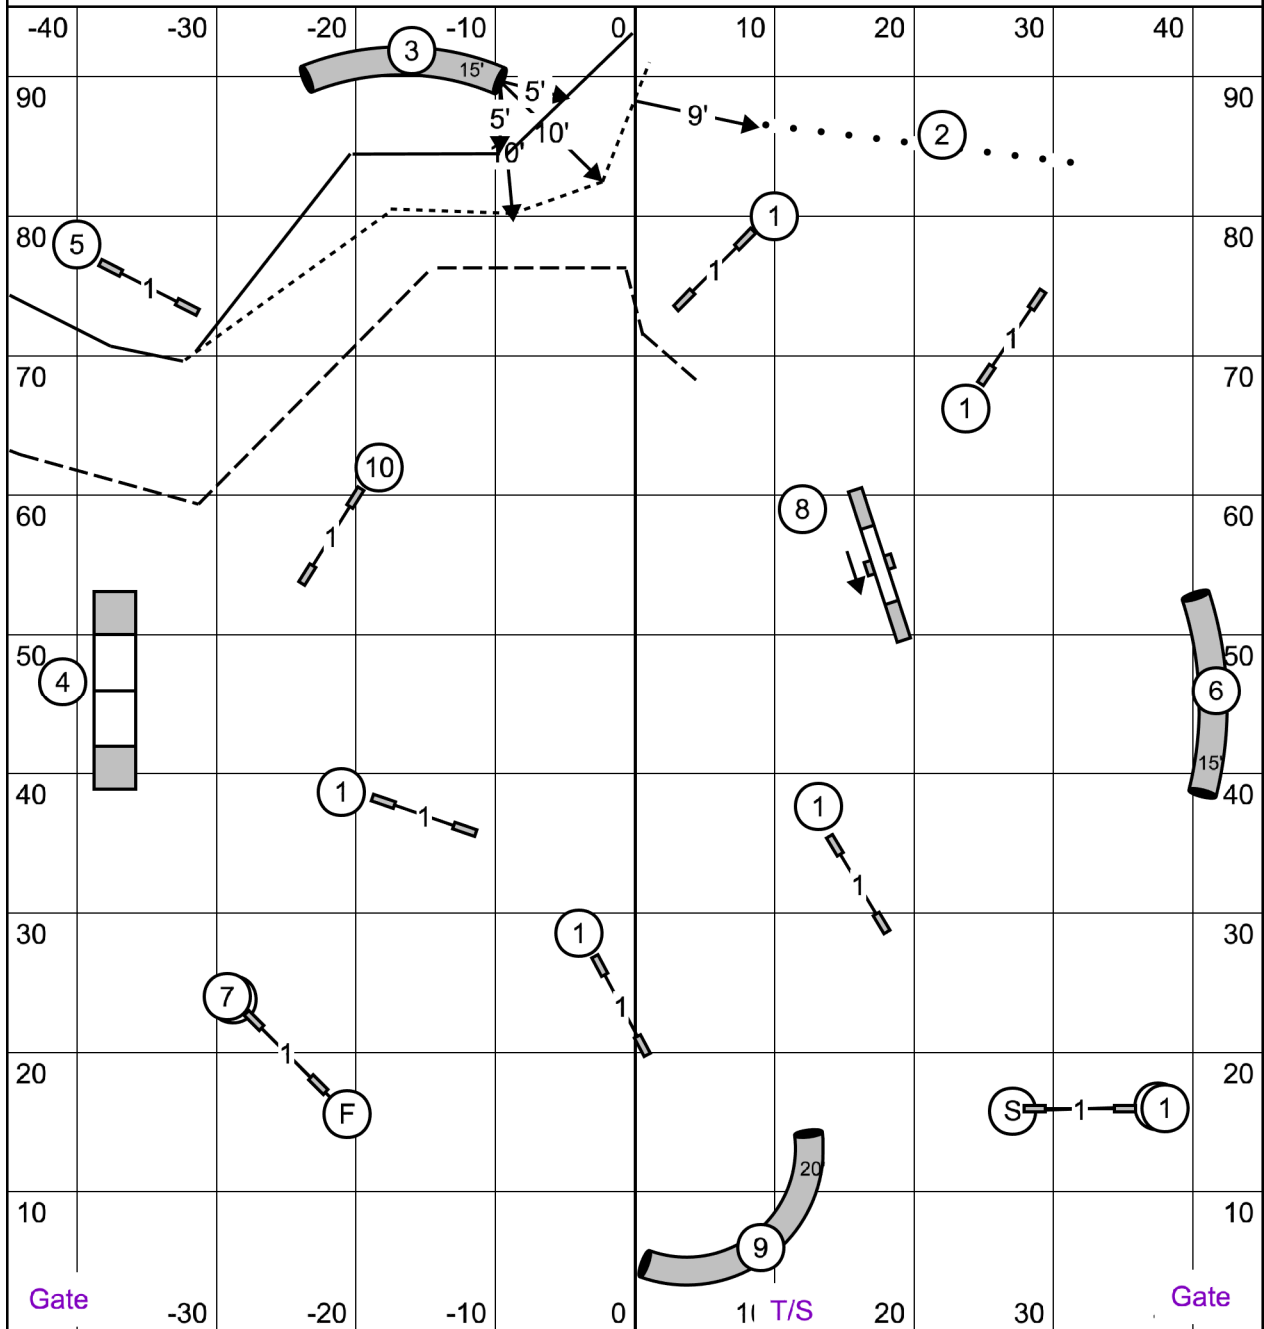

FAST Time Allowed

- 4" Pref. = 41 sec.
- 8" Std. = 38 sec.
- 8" & 12" Pref. = 38 sec.
- 12" & 16" Std. = 35 sec.
- 16" & 20" Pref. = 35 sec.
- 20", 24" & 24C" Std. = 32 sec.

COMBINED FAST

Show Me Agility Club of Central Missouri
 Wentzville, MO
 Friday, September 20, 2024
 Surface - Indoors on Turf
 Judge - Michelle Persian

Novice = 50 pts. needed to qualify
 5-3 or 3-5 in flow
 Solid Line

Open = 55 pts. needed to qualify
 5-3- or 3-5 in flow
 Solid to Dotted Line

EX/MASTER = 60 pts.
 5-3-1 in flow
 Dashed Line

Start and Finish Bi-Directional

EXCELLENT/MASTER STANDARD

Show Me Agility Club of Central Missouri
Wentzville, MO

Friday, September 20, 2024

Surface - Indoors on Turf

Judge - Michelle Persian

OPEN STANDARD

Show Me Agility Club of Central Missouri
Wentzville, MO