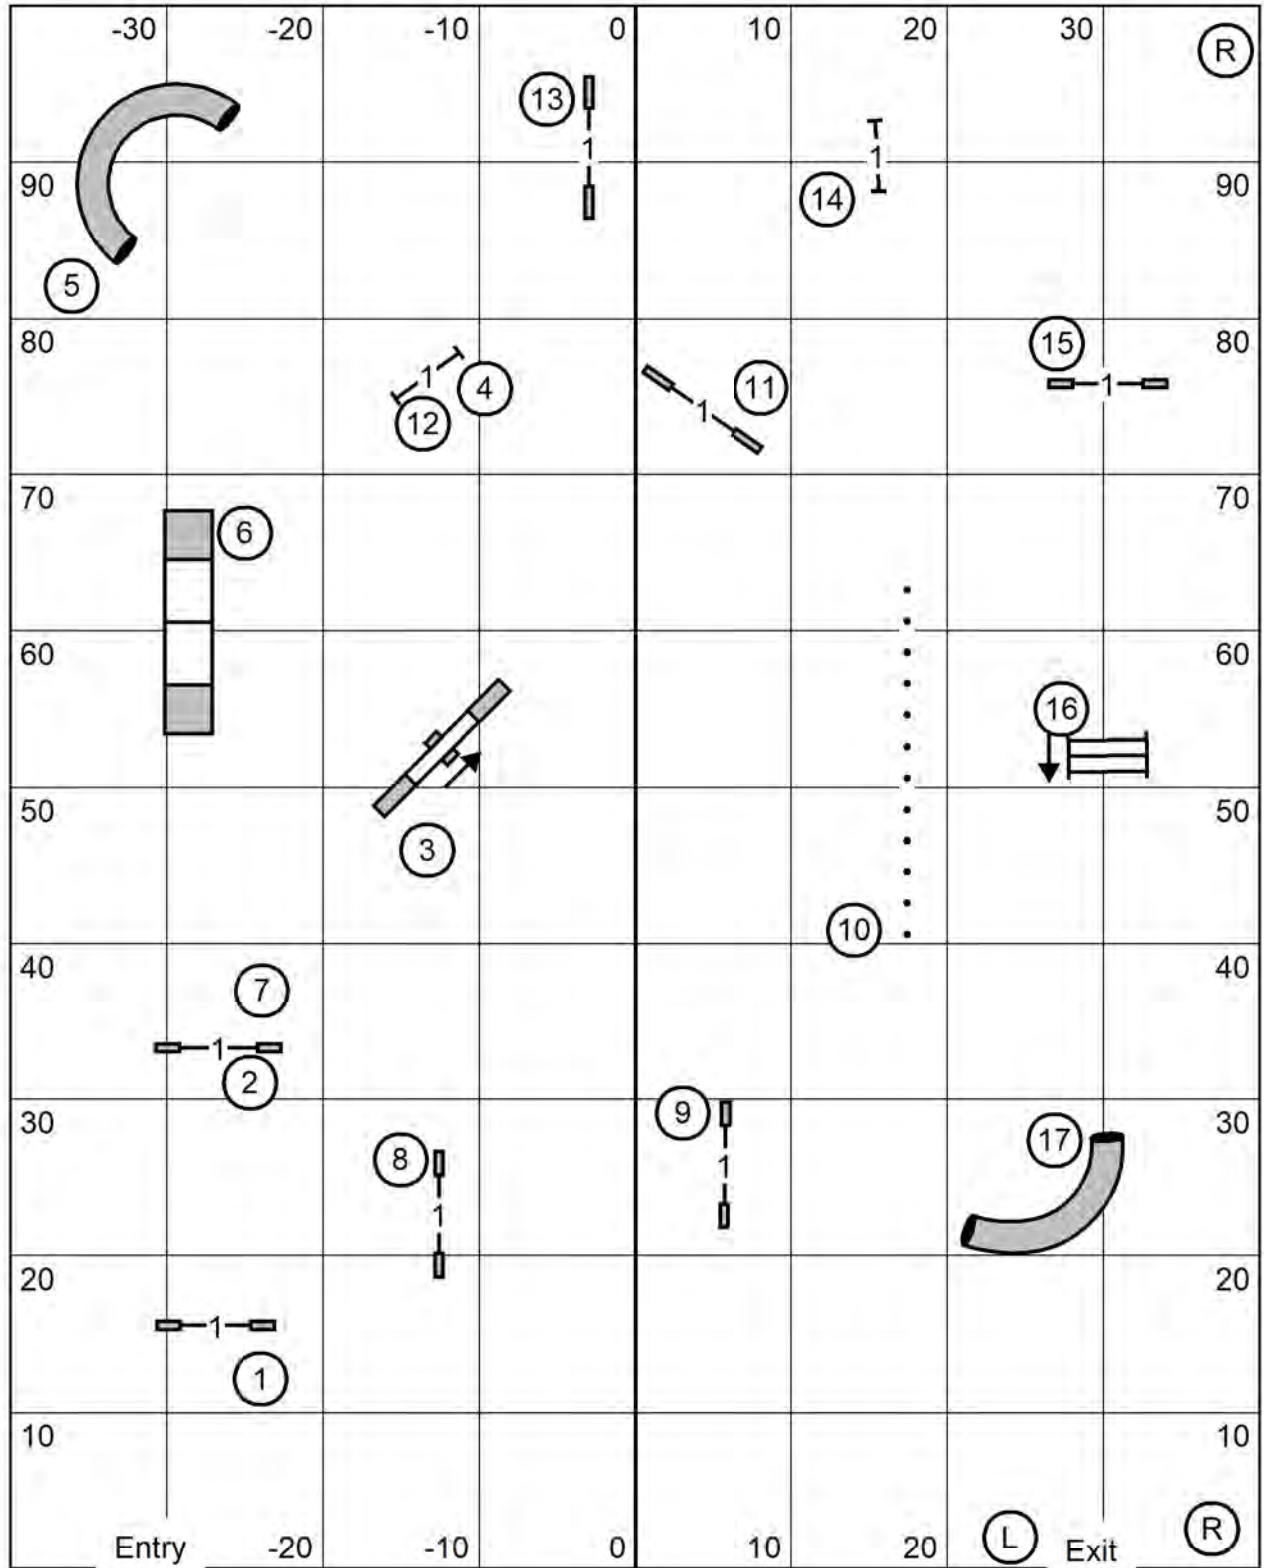

Mound City Obedience Training C (T/S)
Friday September 6, 2024
80'x100' Caseyville IL

T2B
Gill Chapman
Indoor on mats