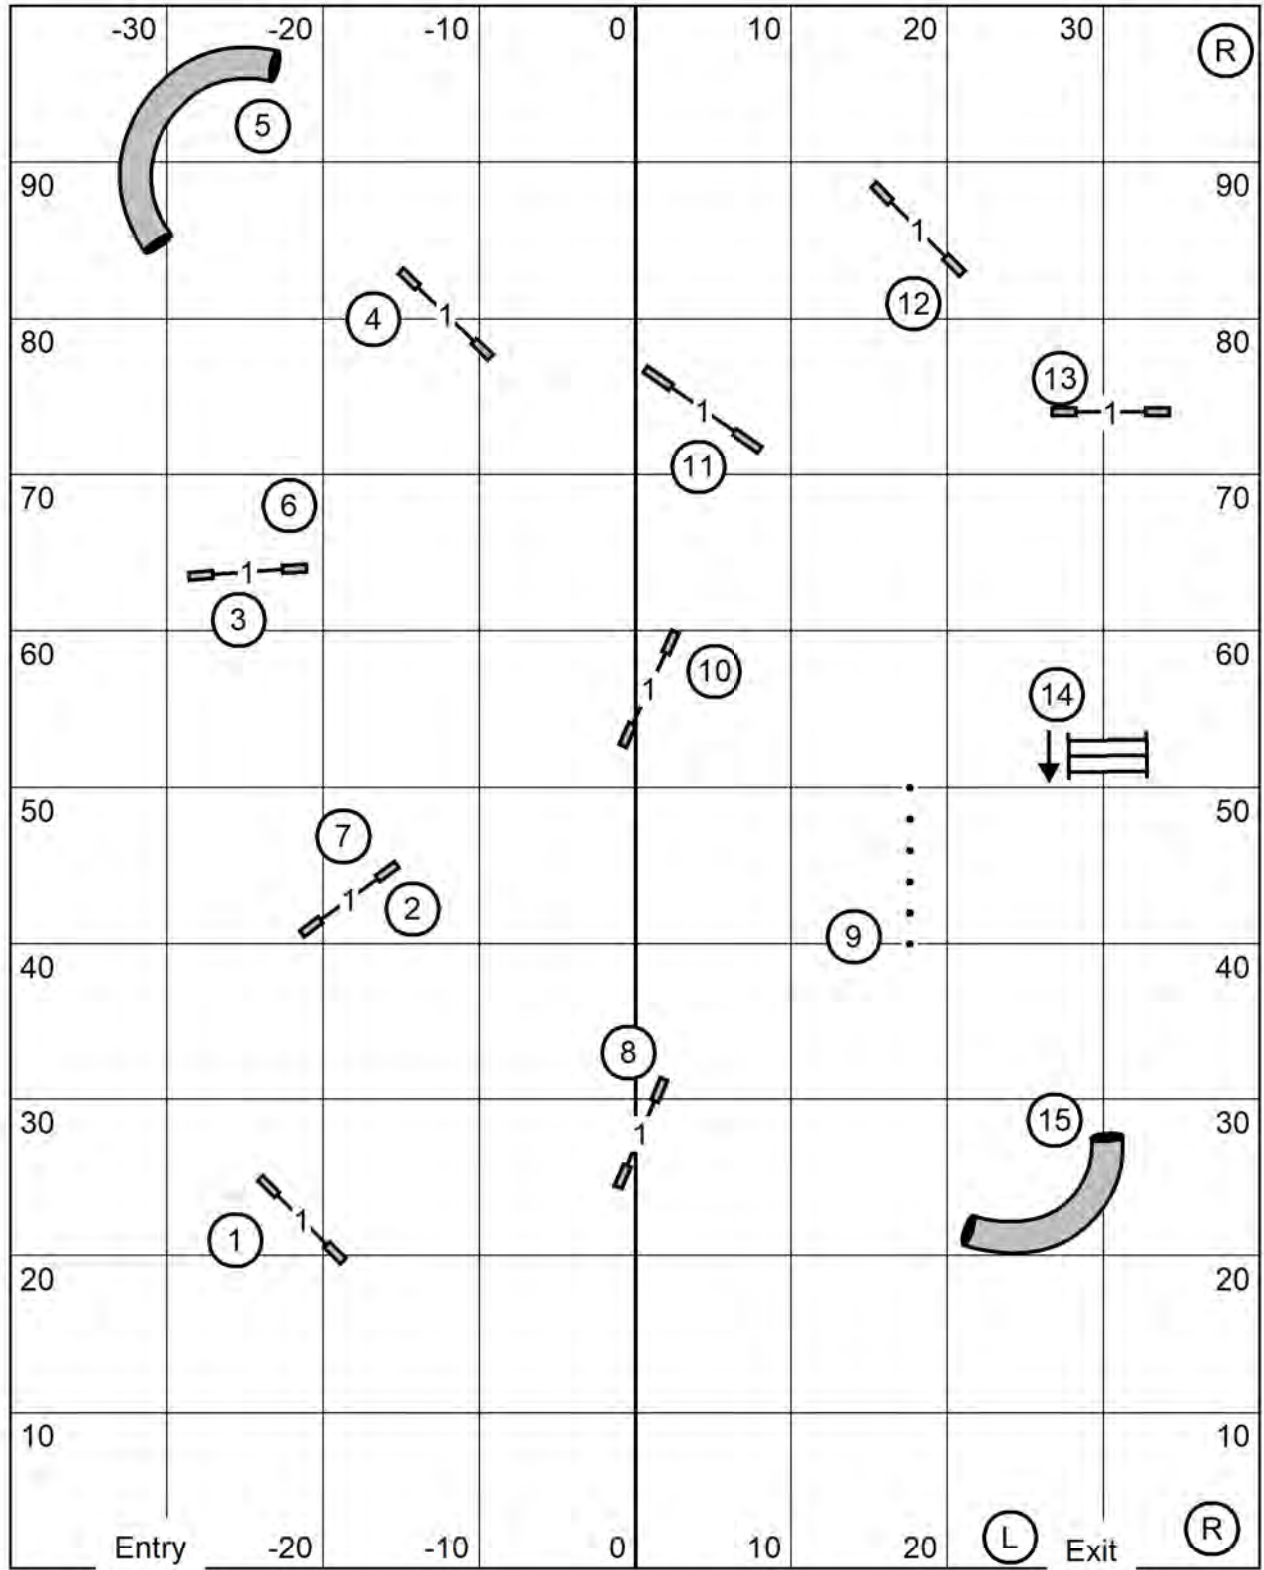

Mound City Obedience Training Club
Friday September 6, 2024
80'x100' Caseyville IL

Novice JWW
Gill Chapman
Indoor on mats