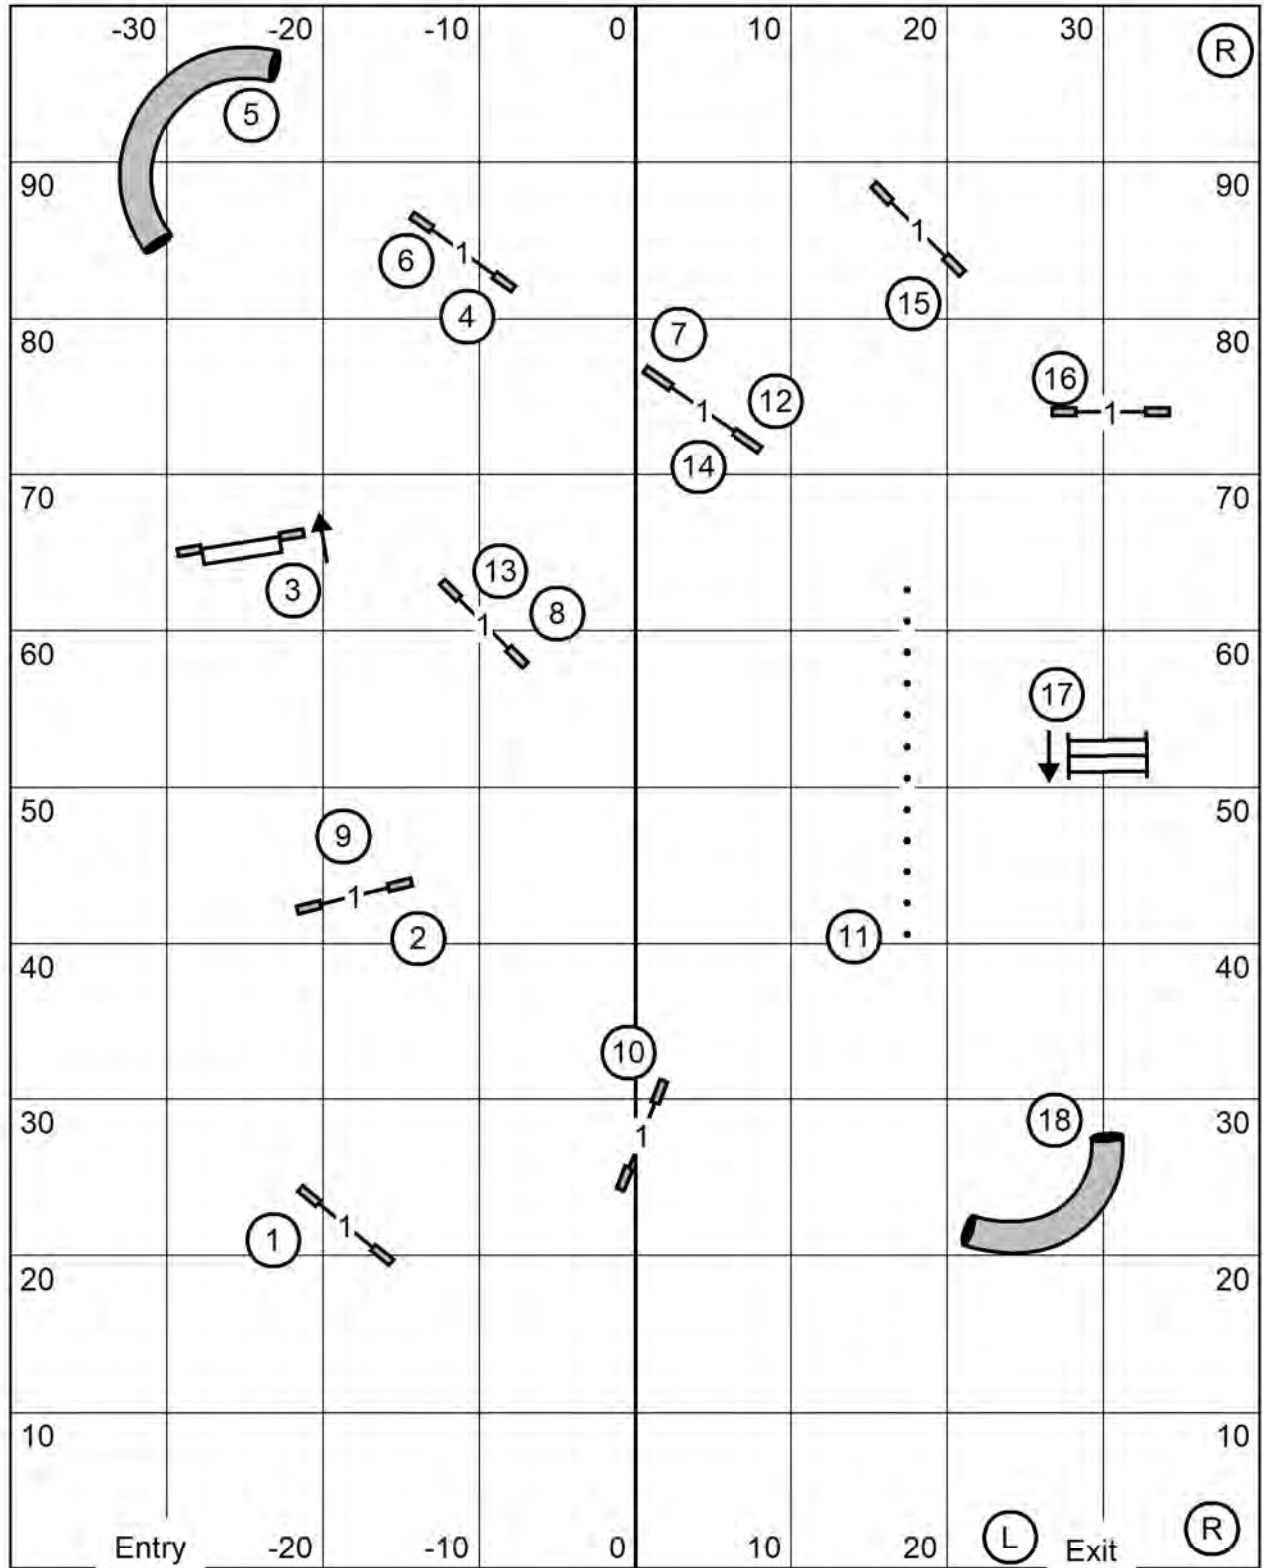

Mound City Obedience Training C (T/S)
Friday September 6, 2024
80'x100' Caseyville IL

Open JWW
Gill Chapman
Indoor on mats