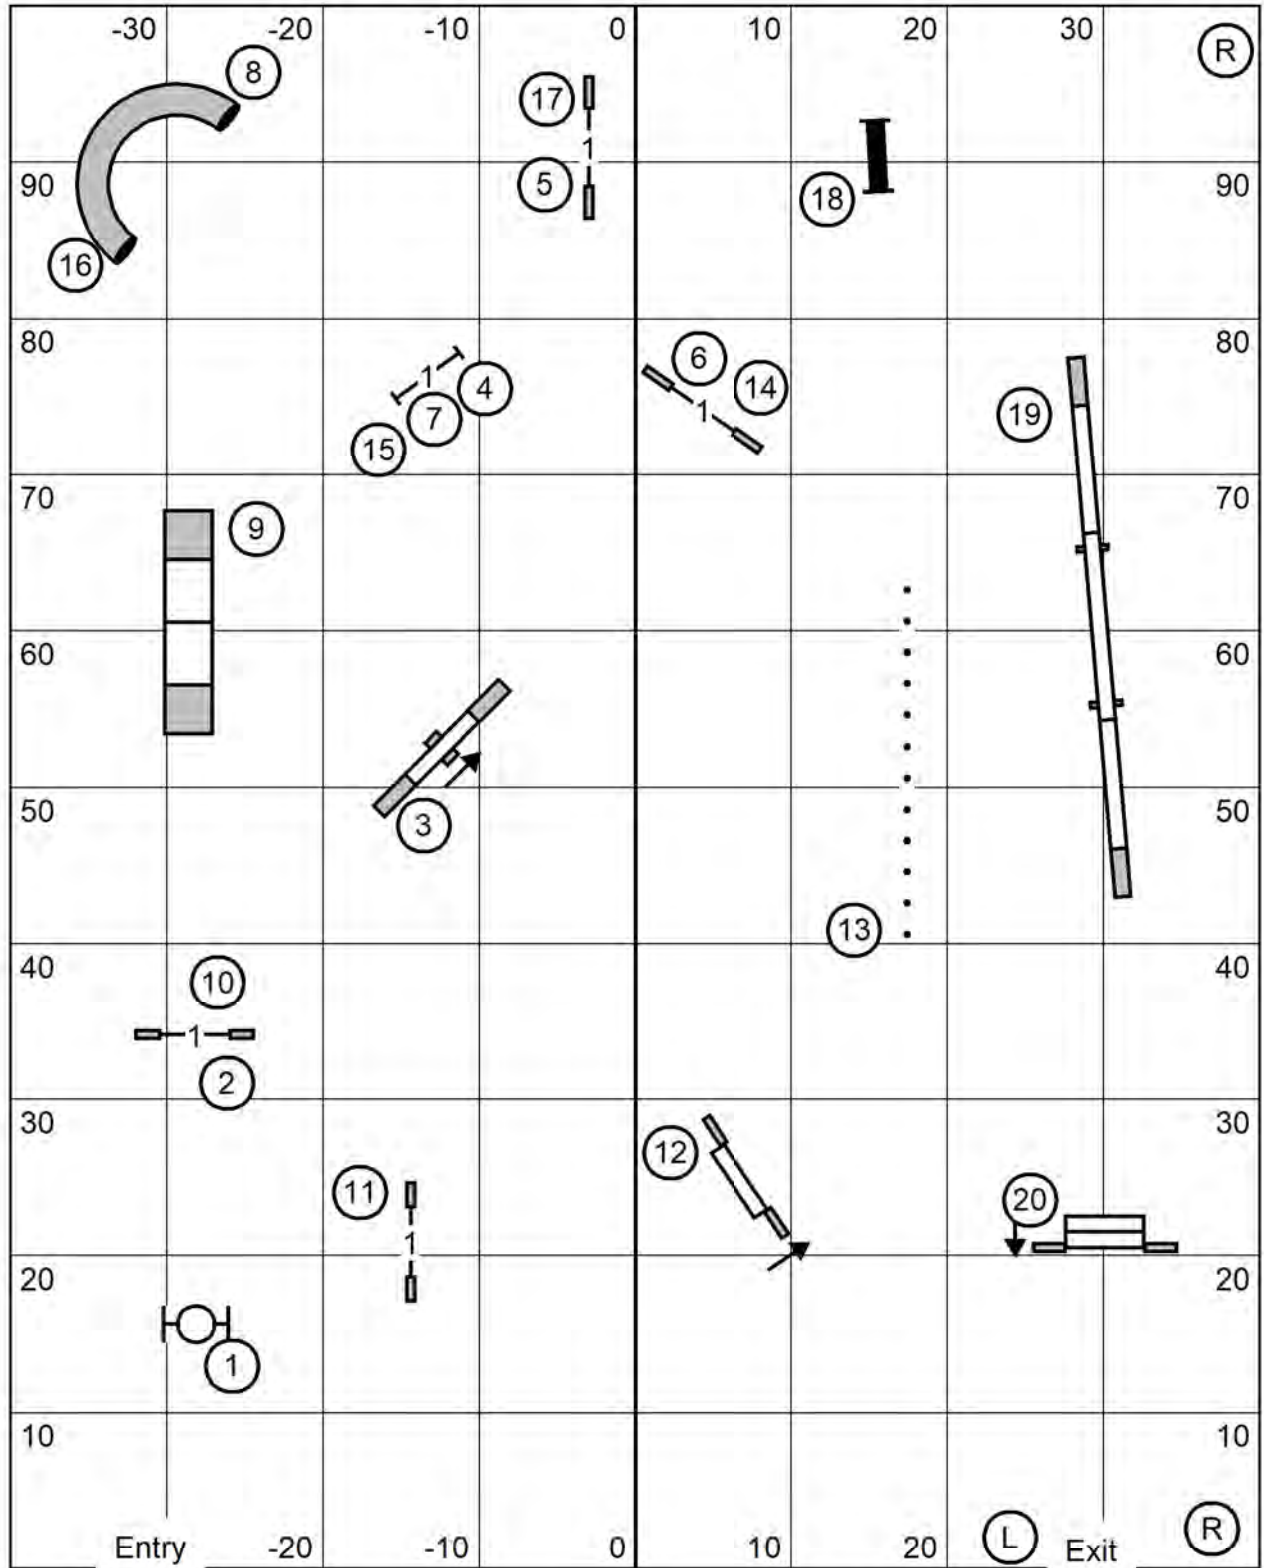

Mound City Obedience Training Club (T/S)
 Friday September 6, 2024
 80'x100' Caseyville IL

Excellent&Master JWW
 Gill Chapman
 Indoor on mats

Mound City Obedience Training Club
 Friday September 6, 2024
 80'x100' Caseyville IL