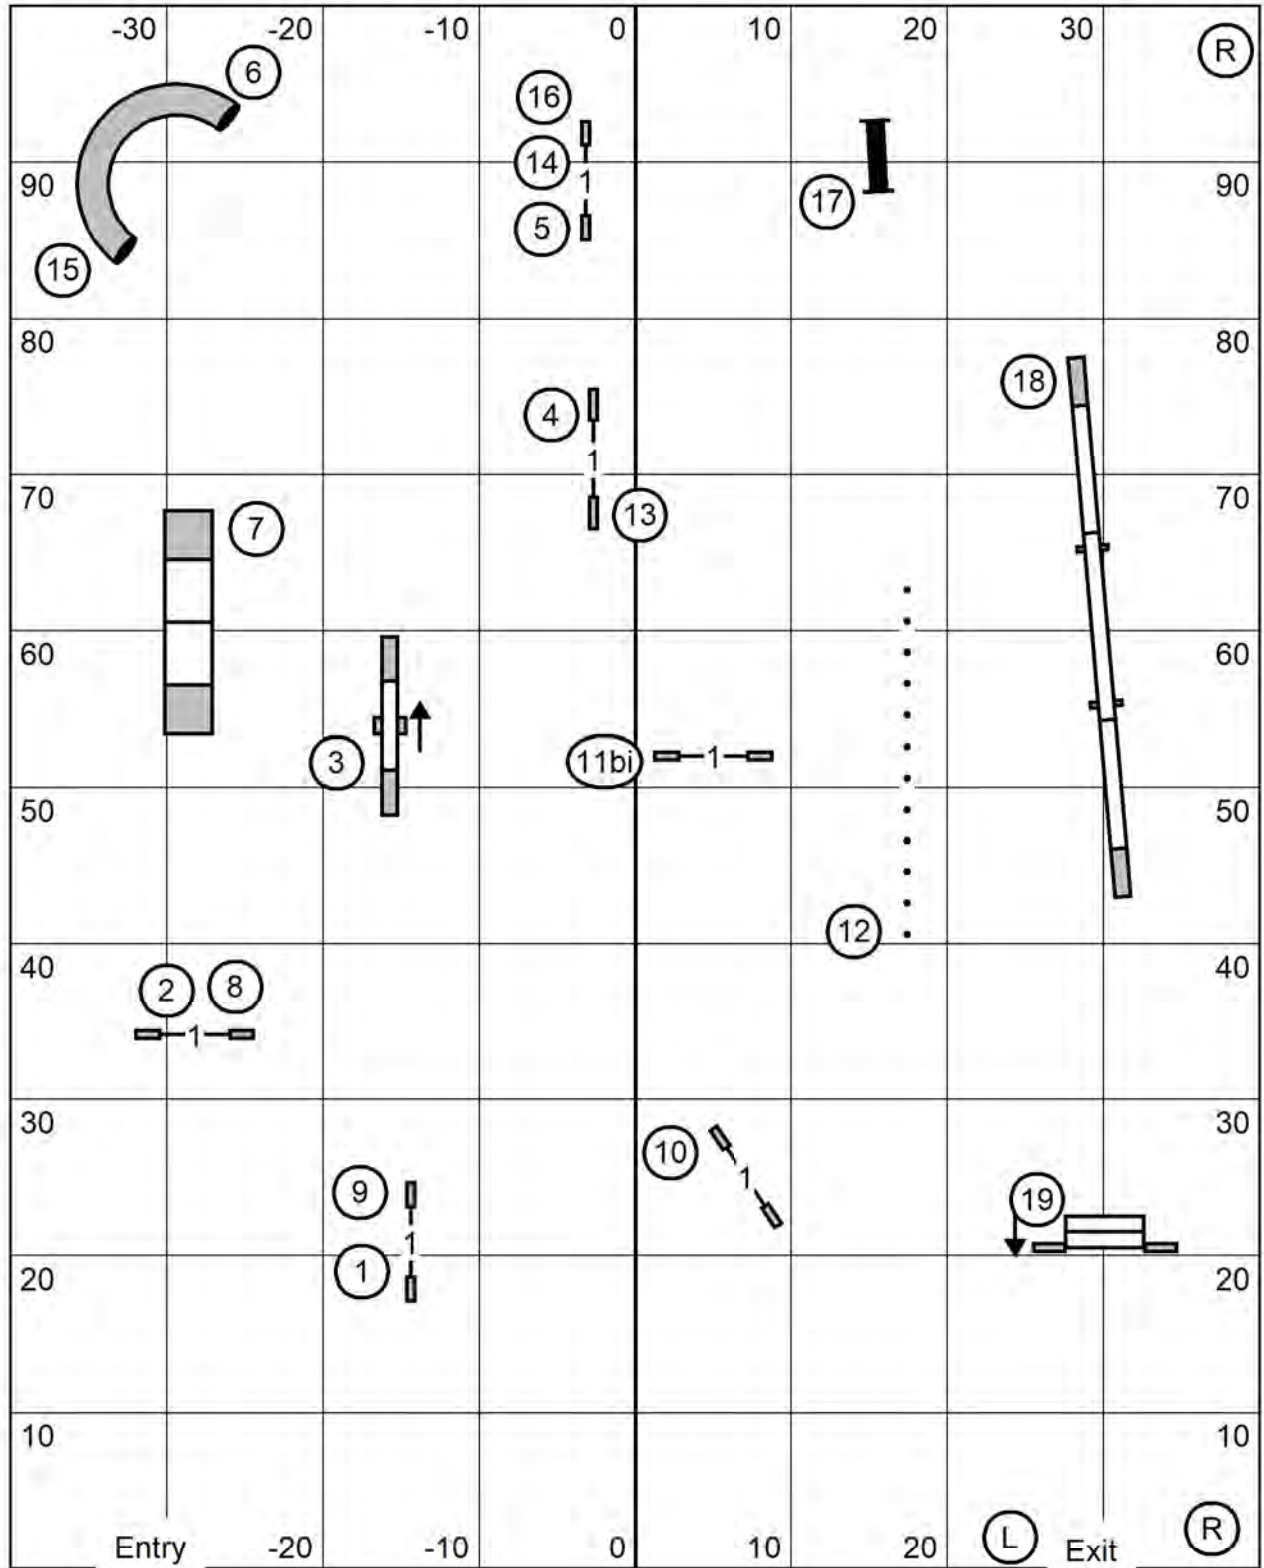

Mound City Obedience Training Club (T/S)
Friday September 6, 2024
80'x100' Caseyville IL

Premier Standard
Gill Chapman
Indoor on mats