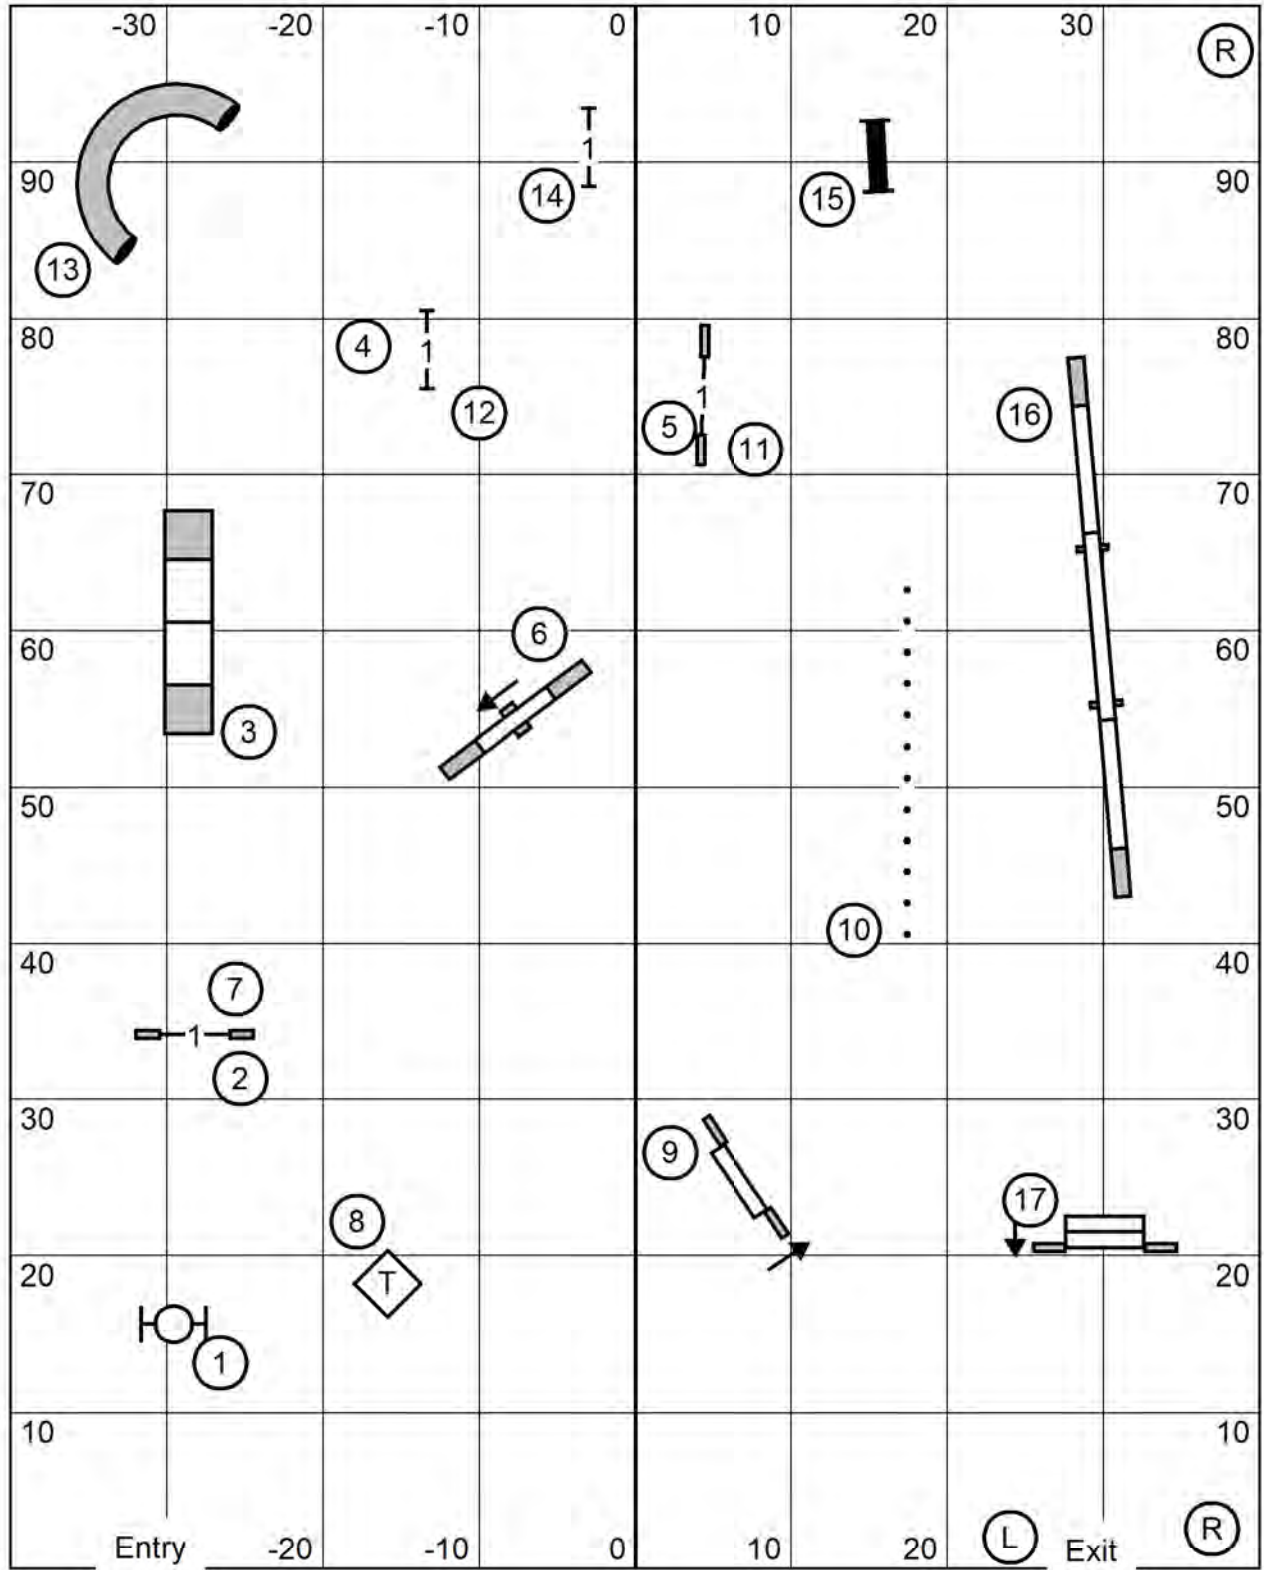

Mound City Obedience Training Club
Friday September 6, 2024
80'x100' Caseyville IL

(T/S)

Open Standard
Gill Chapman
Indoor on mats