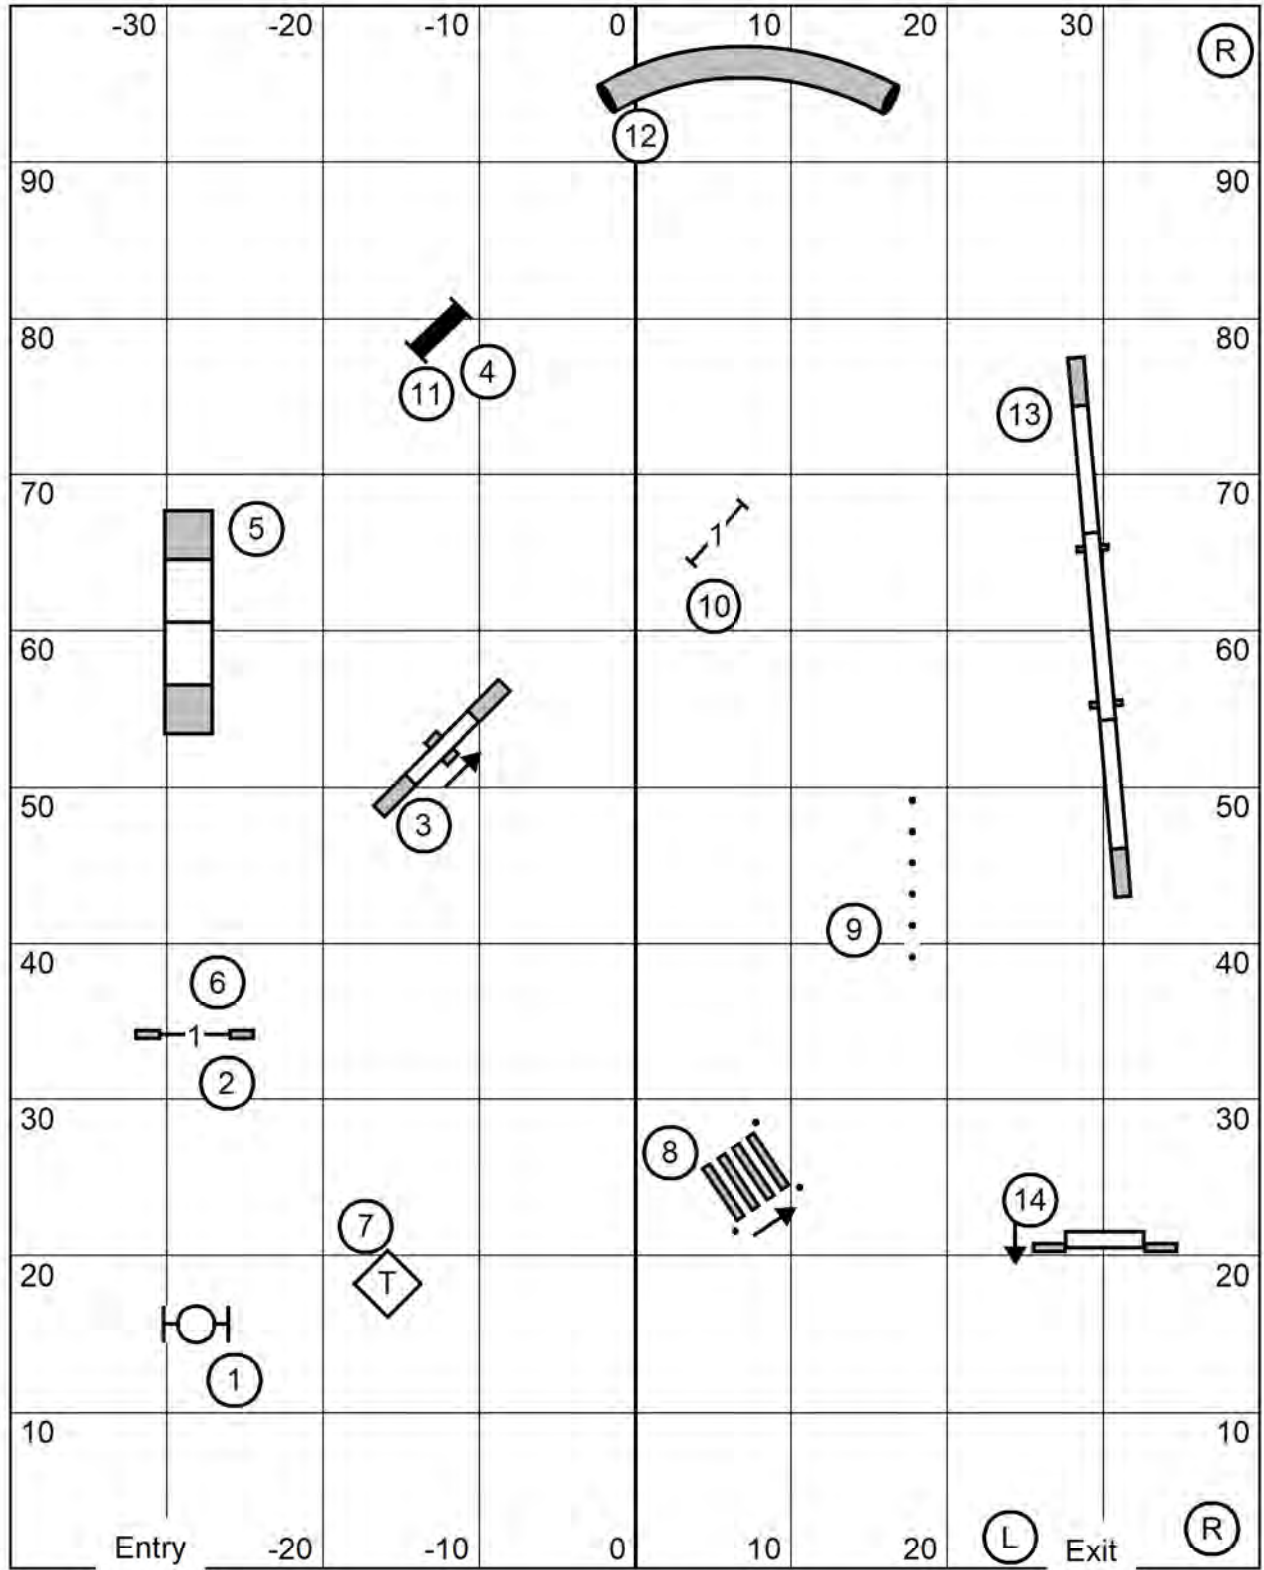

(T/S)

Excellent & Master Standard
 Gill Chapman
 Indoor on mats

Mound City Obedience Training Club
 Friday September 6, 2024
 80'x100' Caseyville IL

Novice JWW
 Gill Chapman
 Indoor on mats

Mound City Obedience Training Club
 Friday September 6, 2024
 80'x100' Caseyville IL