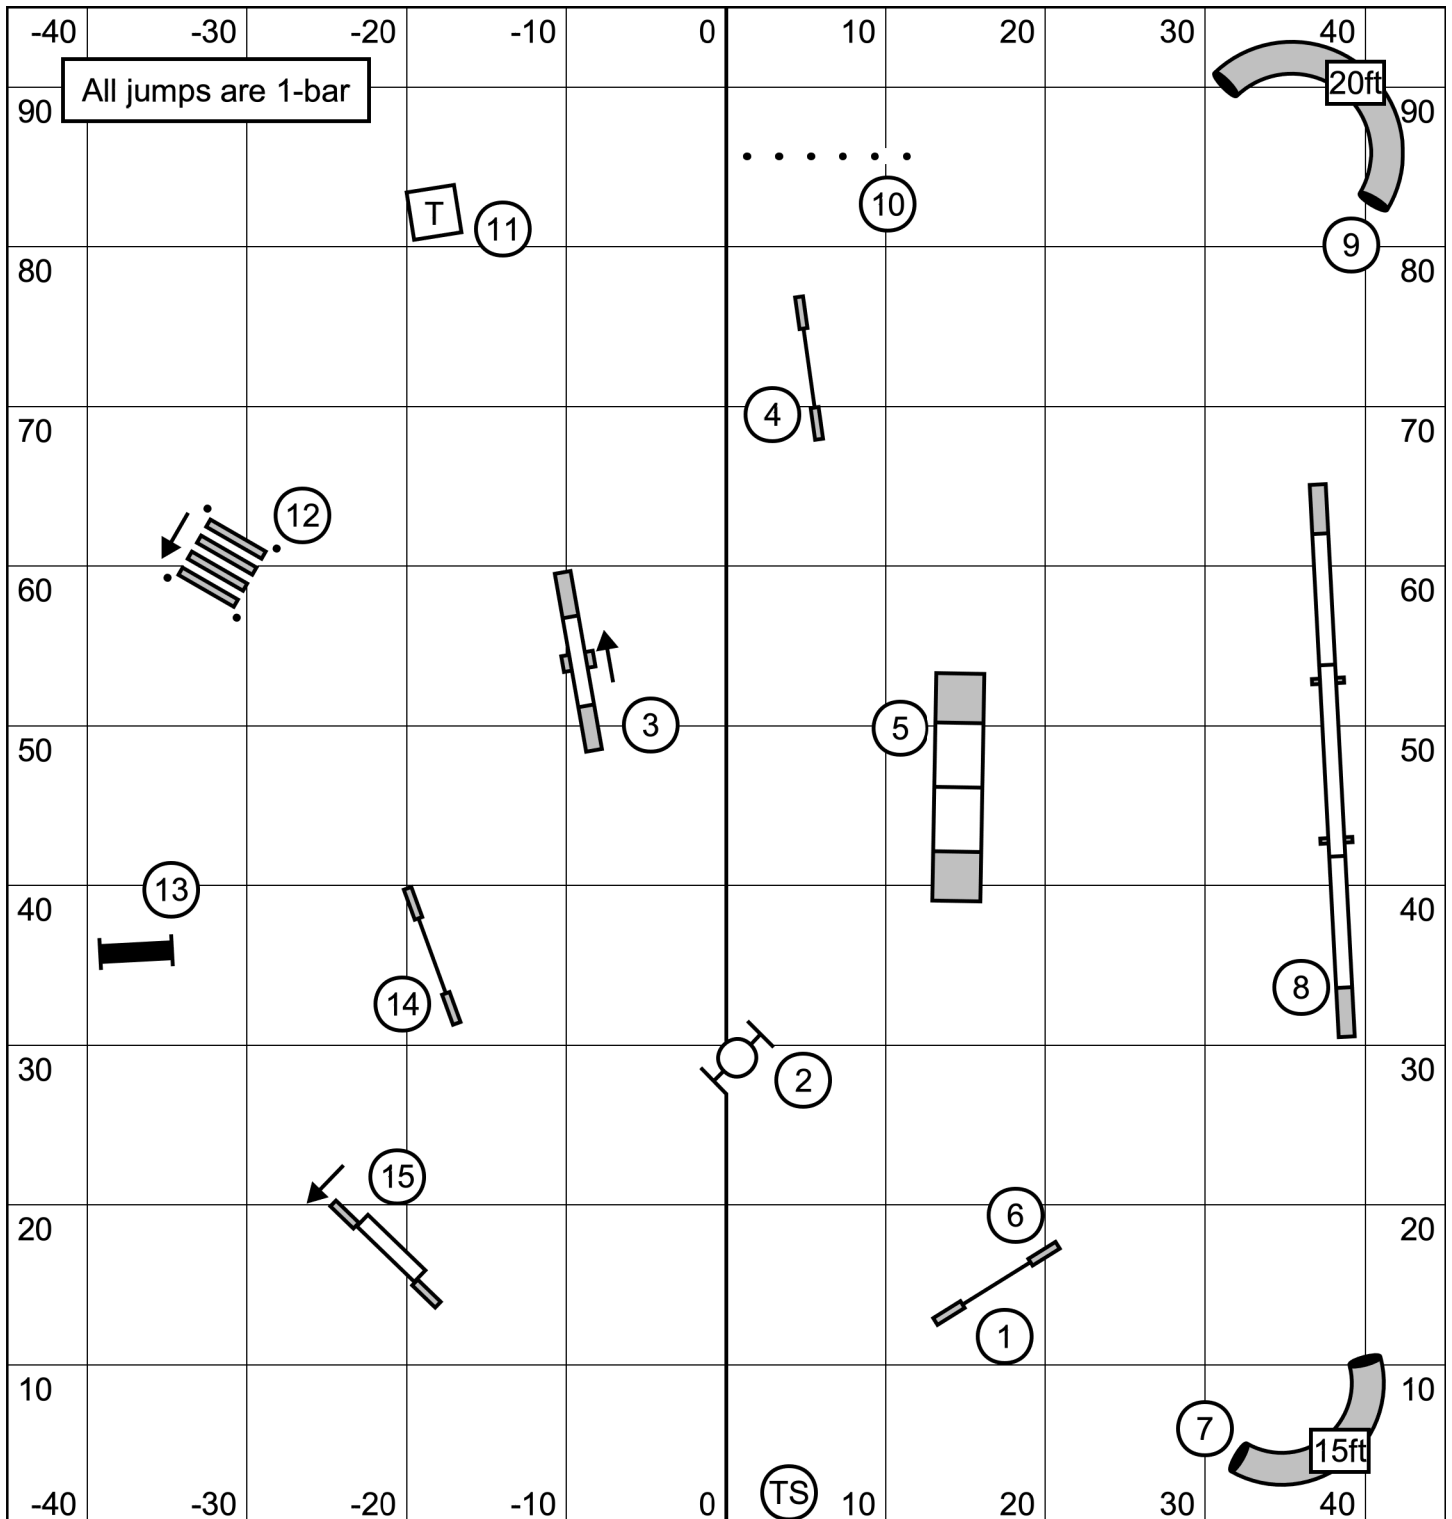

Show Me Agility Club of Central MO
Novice Standard
Fri., July 5, 2024
Judge: Dale Mahoney

Come in
after table