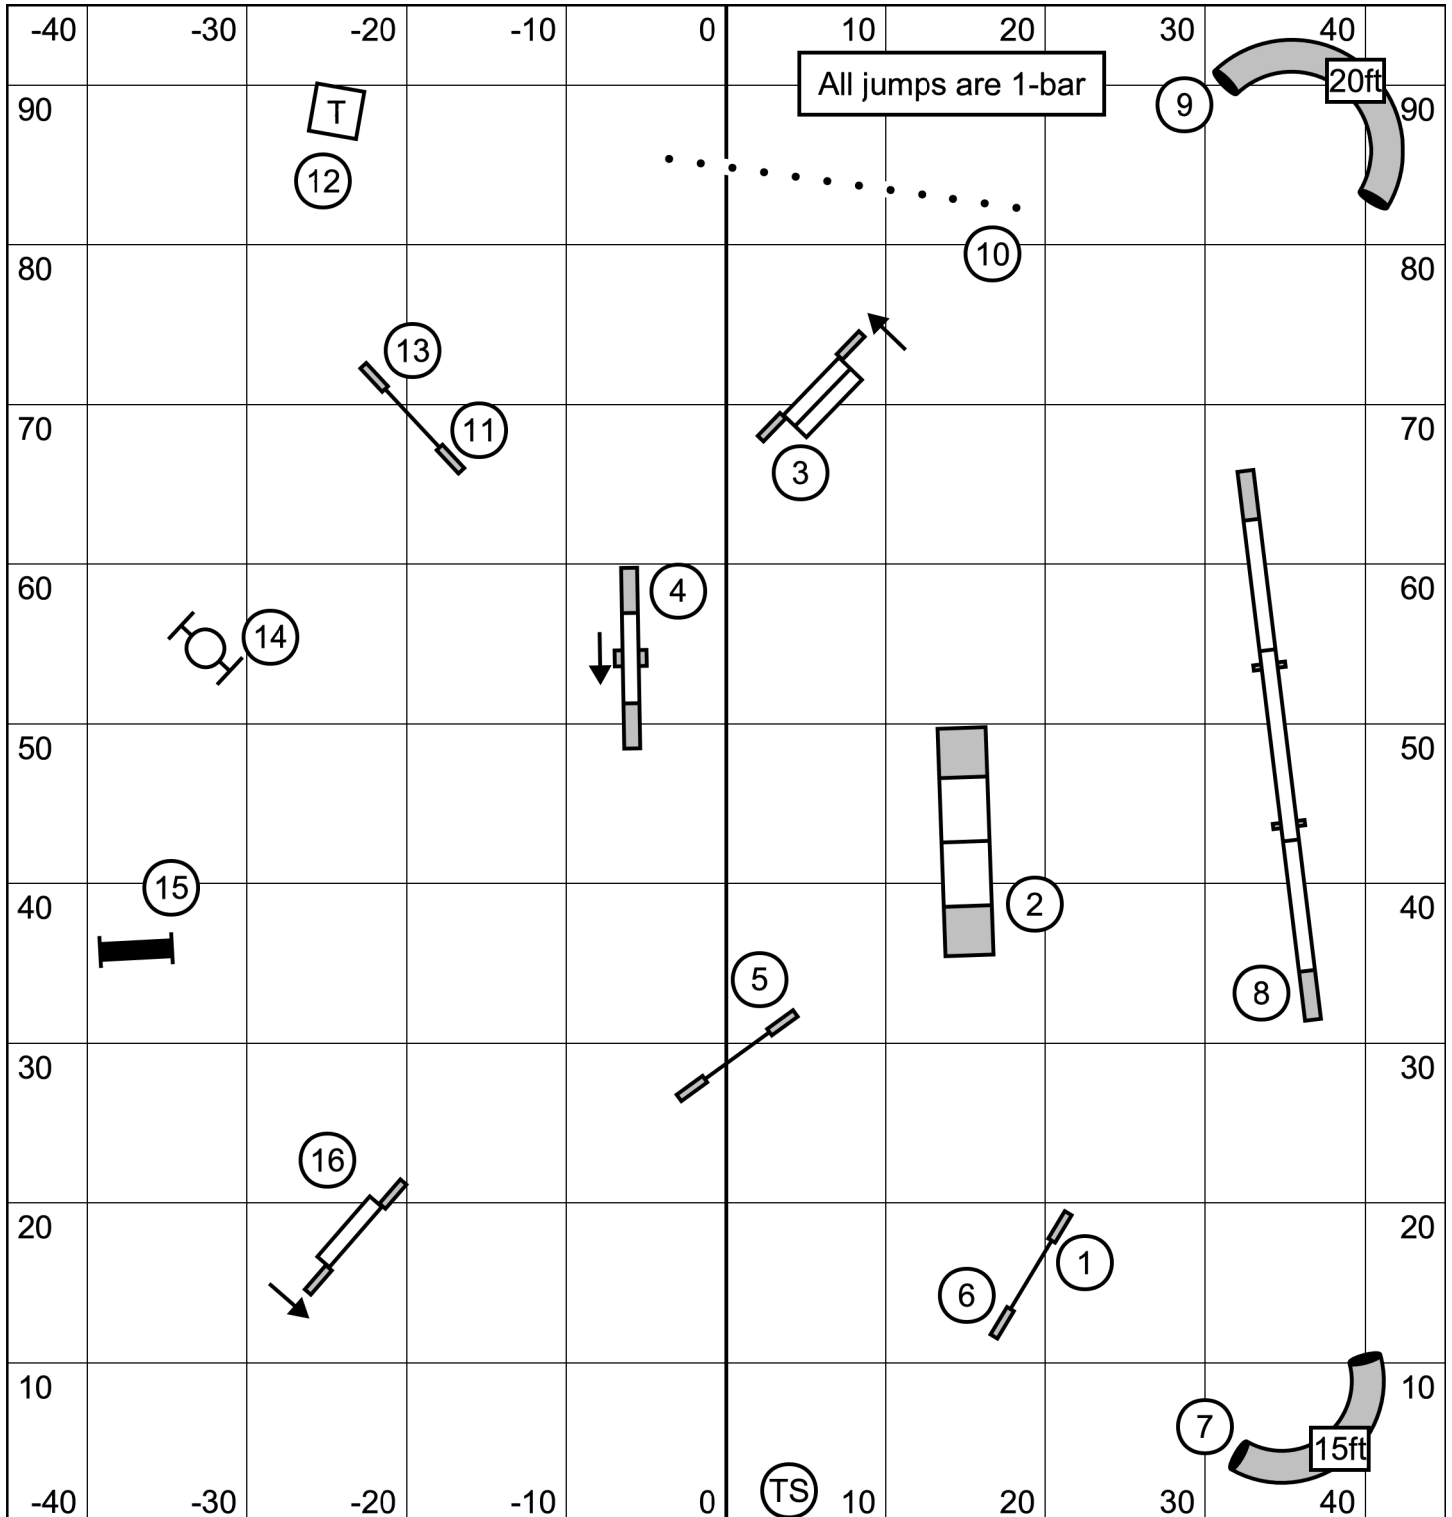

Show Me Agility Club of Central MO
Open Standard
Fri., July 5, 2024
Judge: Dale Mahoney

Come in
after table