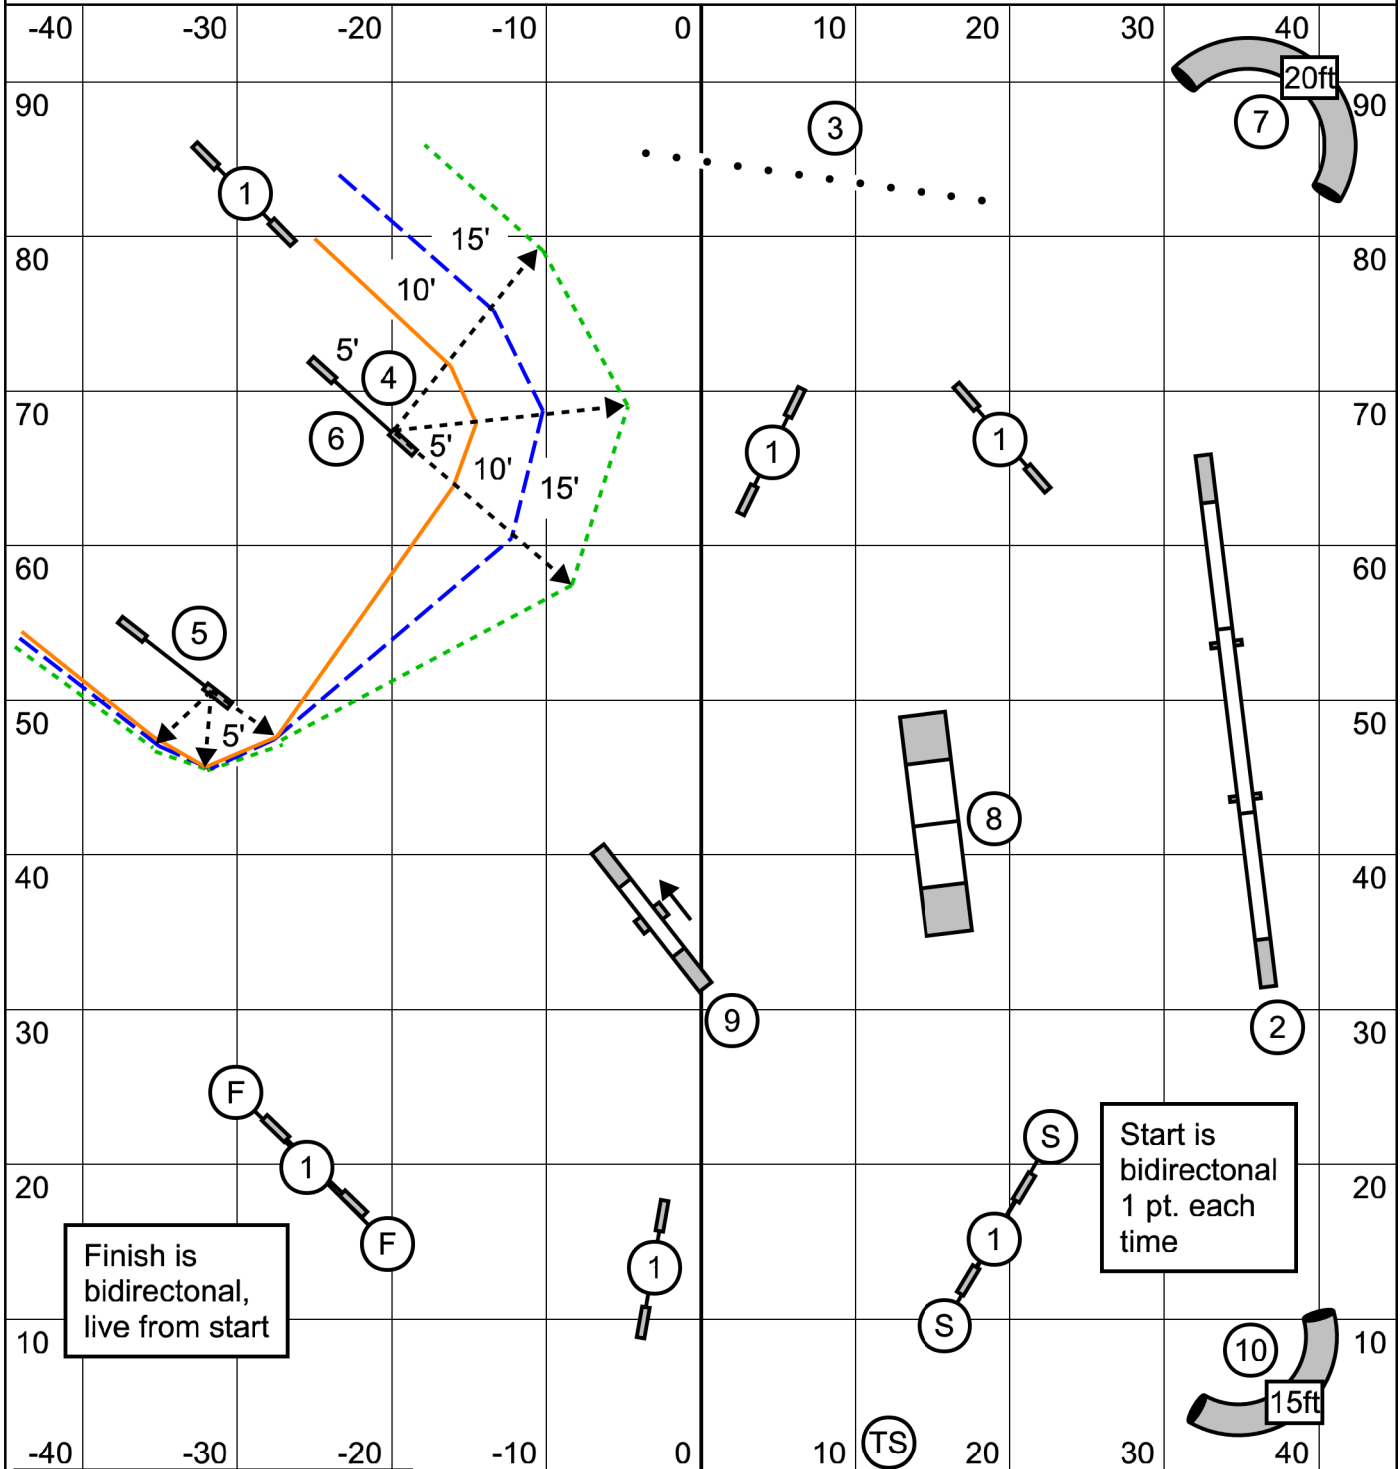

Sends, all in flow
 Mas/Exc: (4) (5) (6)
 Open: (4) (5)
 Nov: (4) (5)

All jumps are 1-bar

M/E: dotted line, green
 Open: dashed line, blue
 Novice: solid line, orange

8	38 sec	4P	41 sec
12	35 sec	8P	38 sec
16	35 sec	12P	38 sec
20	32 sec	16P	35 sec
24/24C	32 sec	20P	35 sec

Show Me Agility Club of Central MO
FAST (All levels)
Fri., July 5, 2024
Judge: Dale Mahoney

20 (bonus) + points if you get the send. To qualify, M/E: 60
 Open: 55 Novice: 50 points

Show Me Agility Club of Central MO
Master / Excellent JWW
Fri., July 5, 2024
Judge: Dale Mahoney

Come in at
#13 wing

Show Me Agility Club of Central MO
Master / Excellent Standard
Fri., July 5, 2024
Judge: Dale Mahoney

Come in
 after weaves

Show Me Agility Club of Central MO
Novice JWW
Fri., July 5, 2024
Judge: Dale Mahoney

Come in at
#13 wing

Show Me Agility Club of Central MO
Open Standard
Fri., July 5, 2024
Judge: Dale Mahoney

Come in
 after table