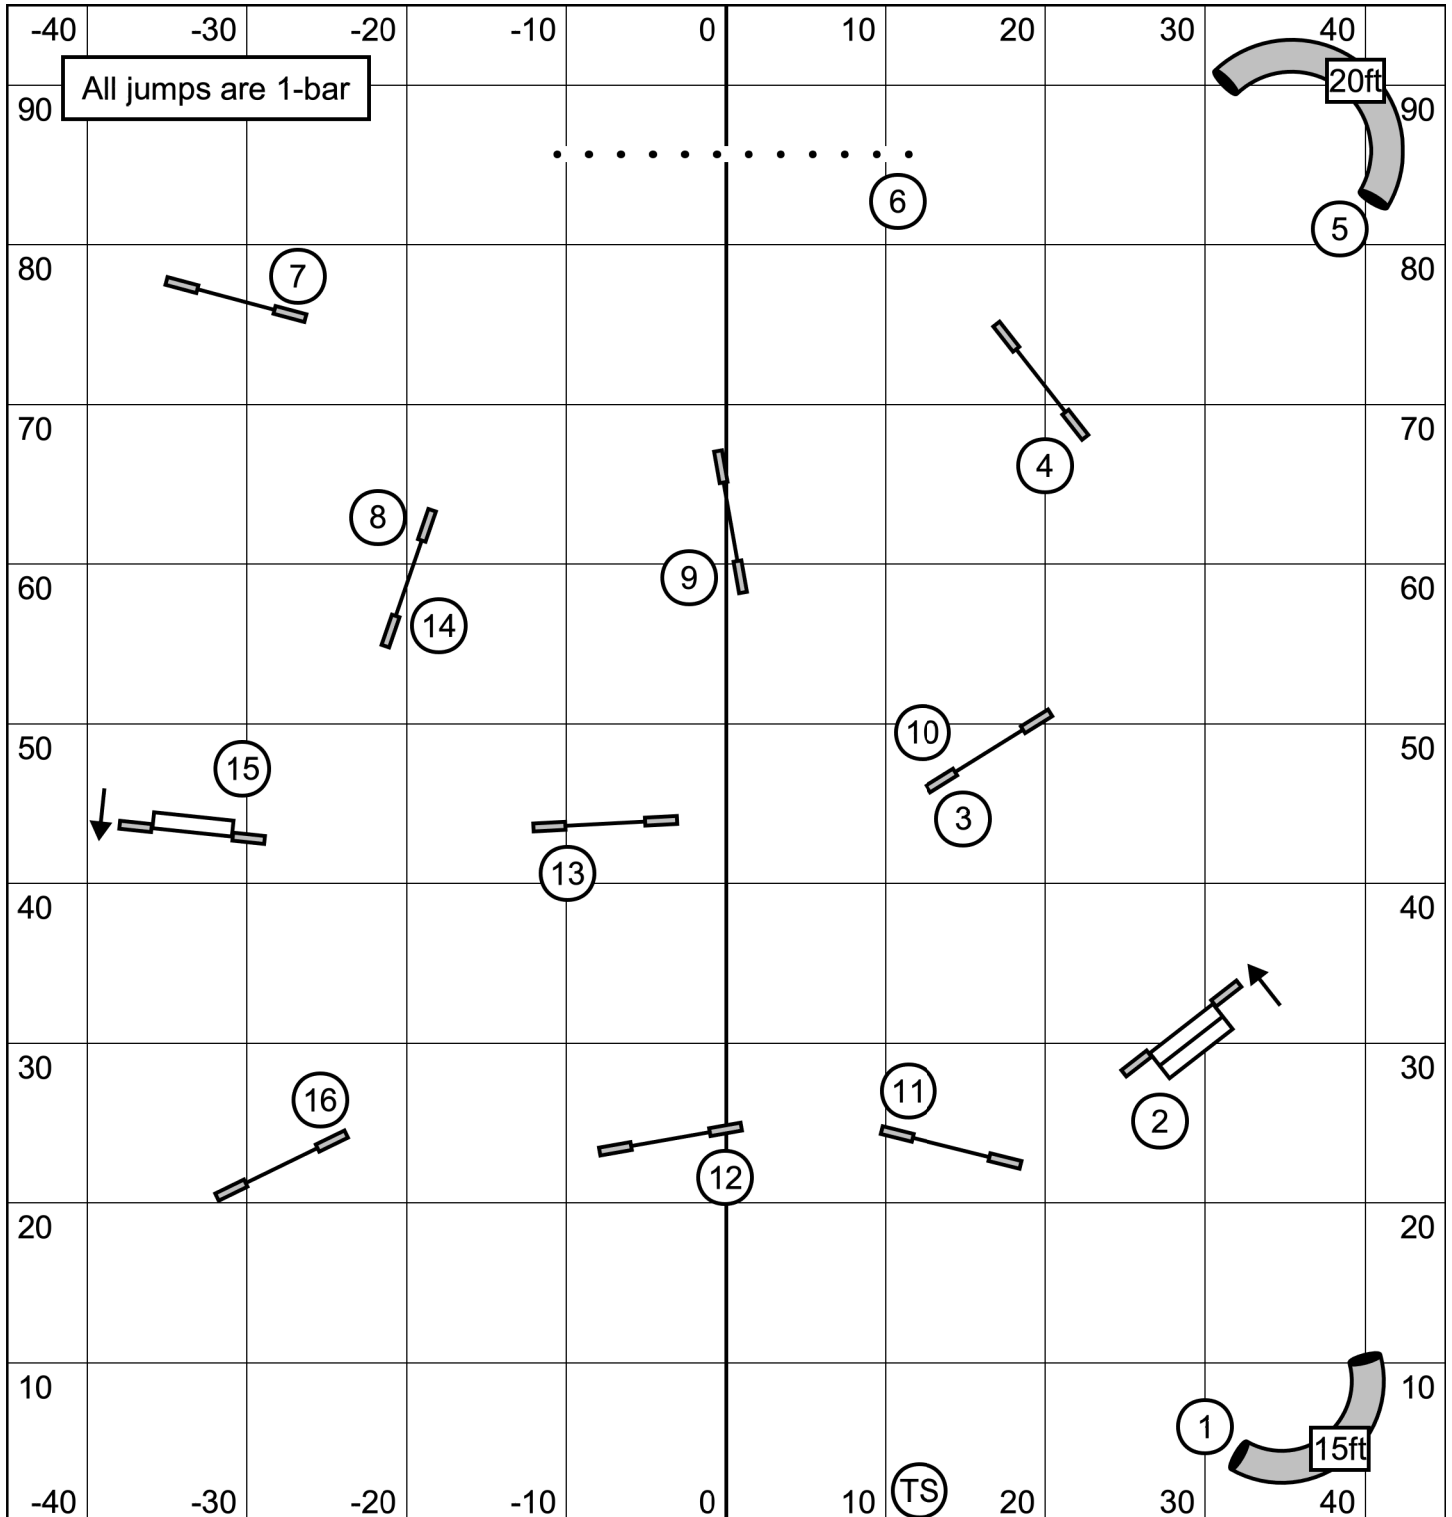

Show Me Agility Club of Central MO
Open JWW
Fri., July 5, 2024
Judge: Dale Mahoney

Come in at
#13 wing