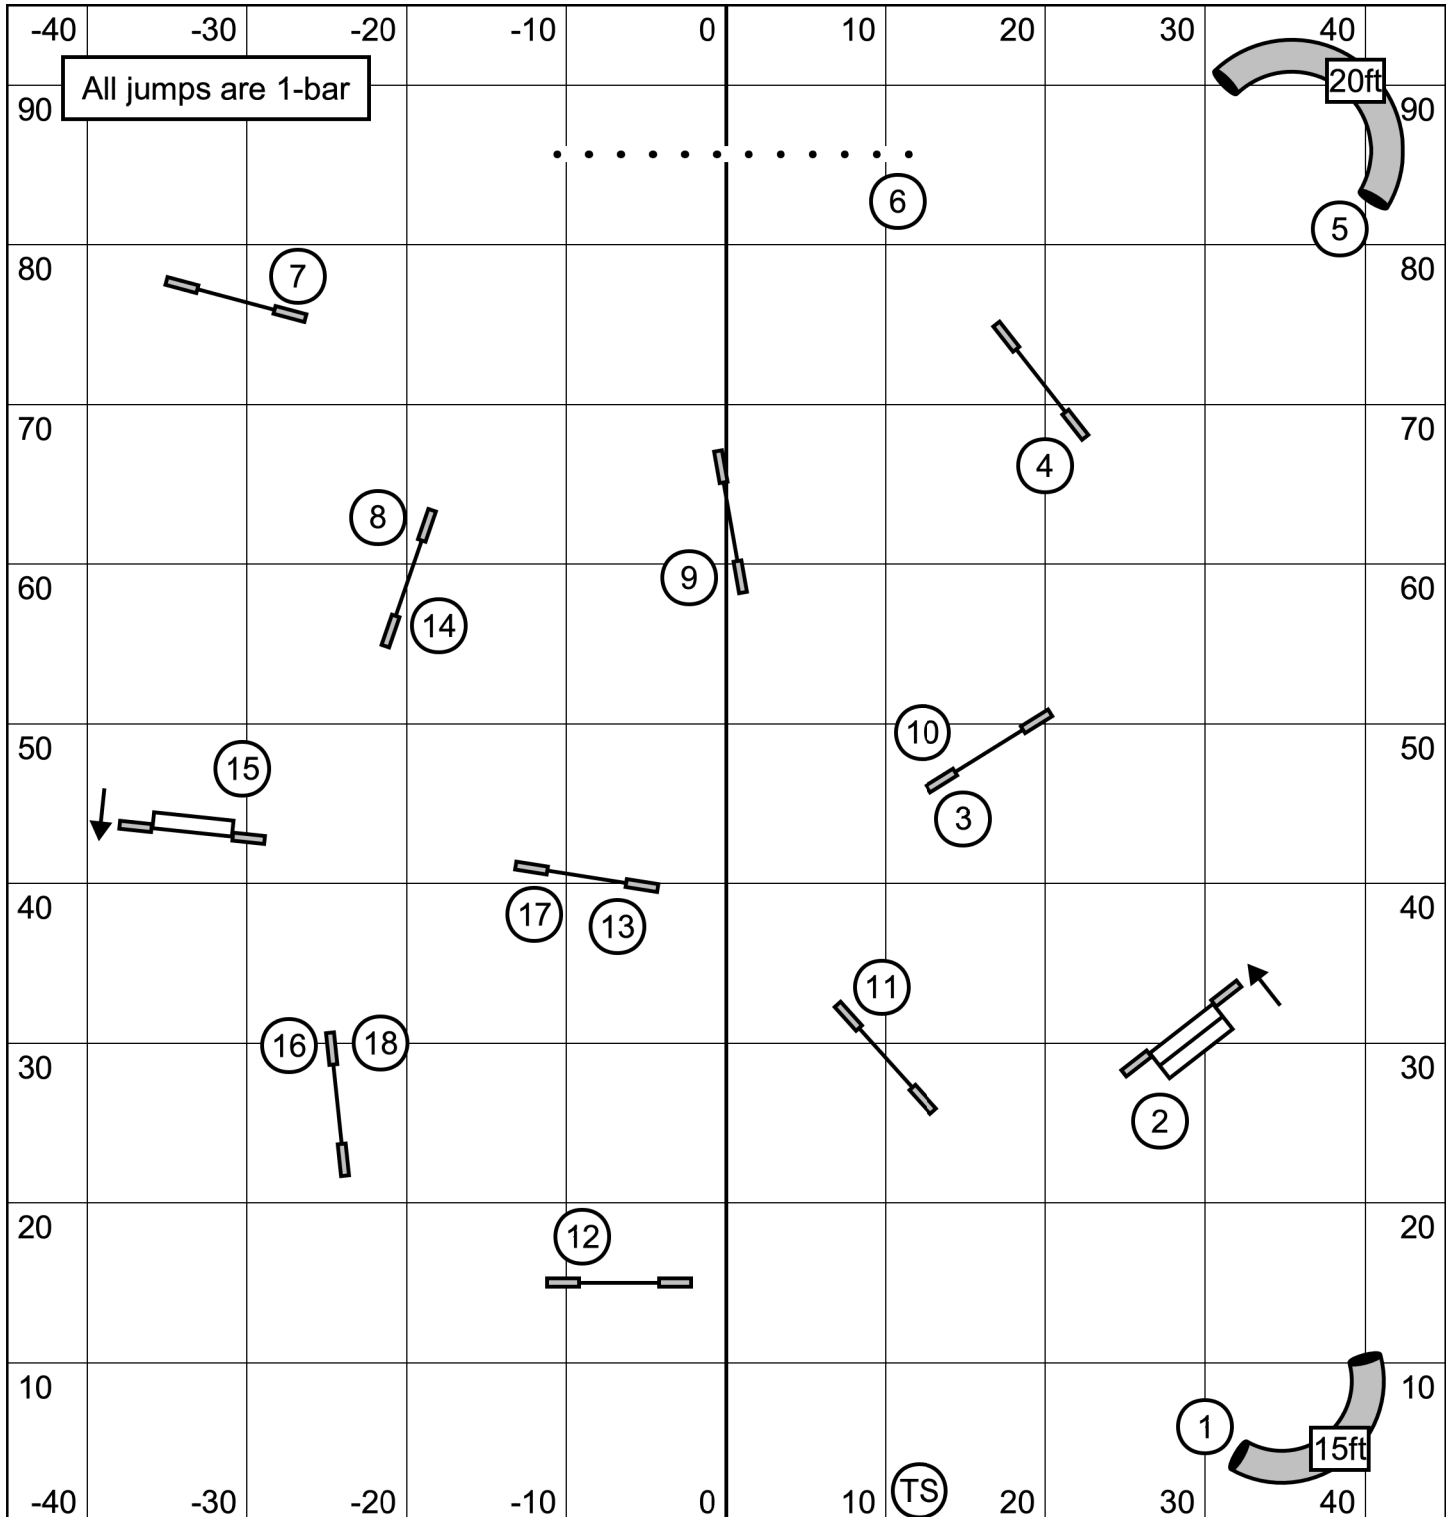

Sends, all in flow
 Mas/Exc: (4) (5) (6)
 Open: (4) (5)
 Nov: (4) (5)

All jumps are 1-bar

M/E: dotted line, green
 Open: dashed line, blue
 Novice: solid line, orange

8	38 sec	4P	41 sec
12	35 sec	8P	38 sec
16	35 sec	12P	38 sec
20	32 sec	16P	35 sec
24/24C	32 sec	20P	35 sec

Show Me Agility Club of Central MO
FAST (All levels)
Fri., July 5, 2024
Judge: Dale Mahoney

20 (bonus) + points if you get the send. To qualify, M/E: 60
 Open: 55 Novice: 50 points

Show Me Agility Club of Central MO
Master / Excellent JWW
Fri., July 5, 2024
Judge: Dale Mahoney