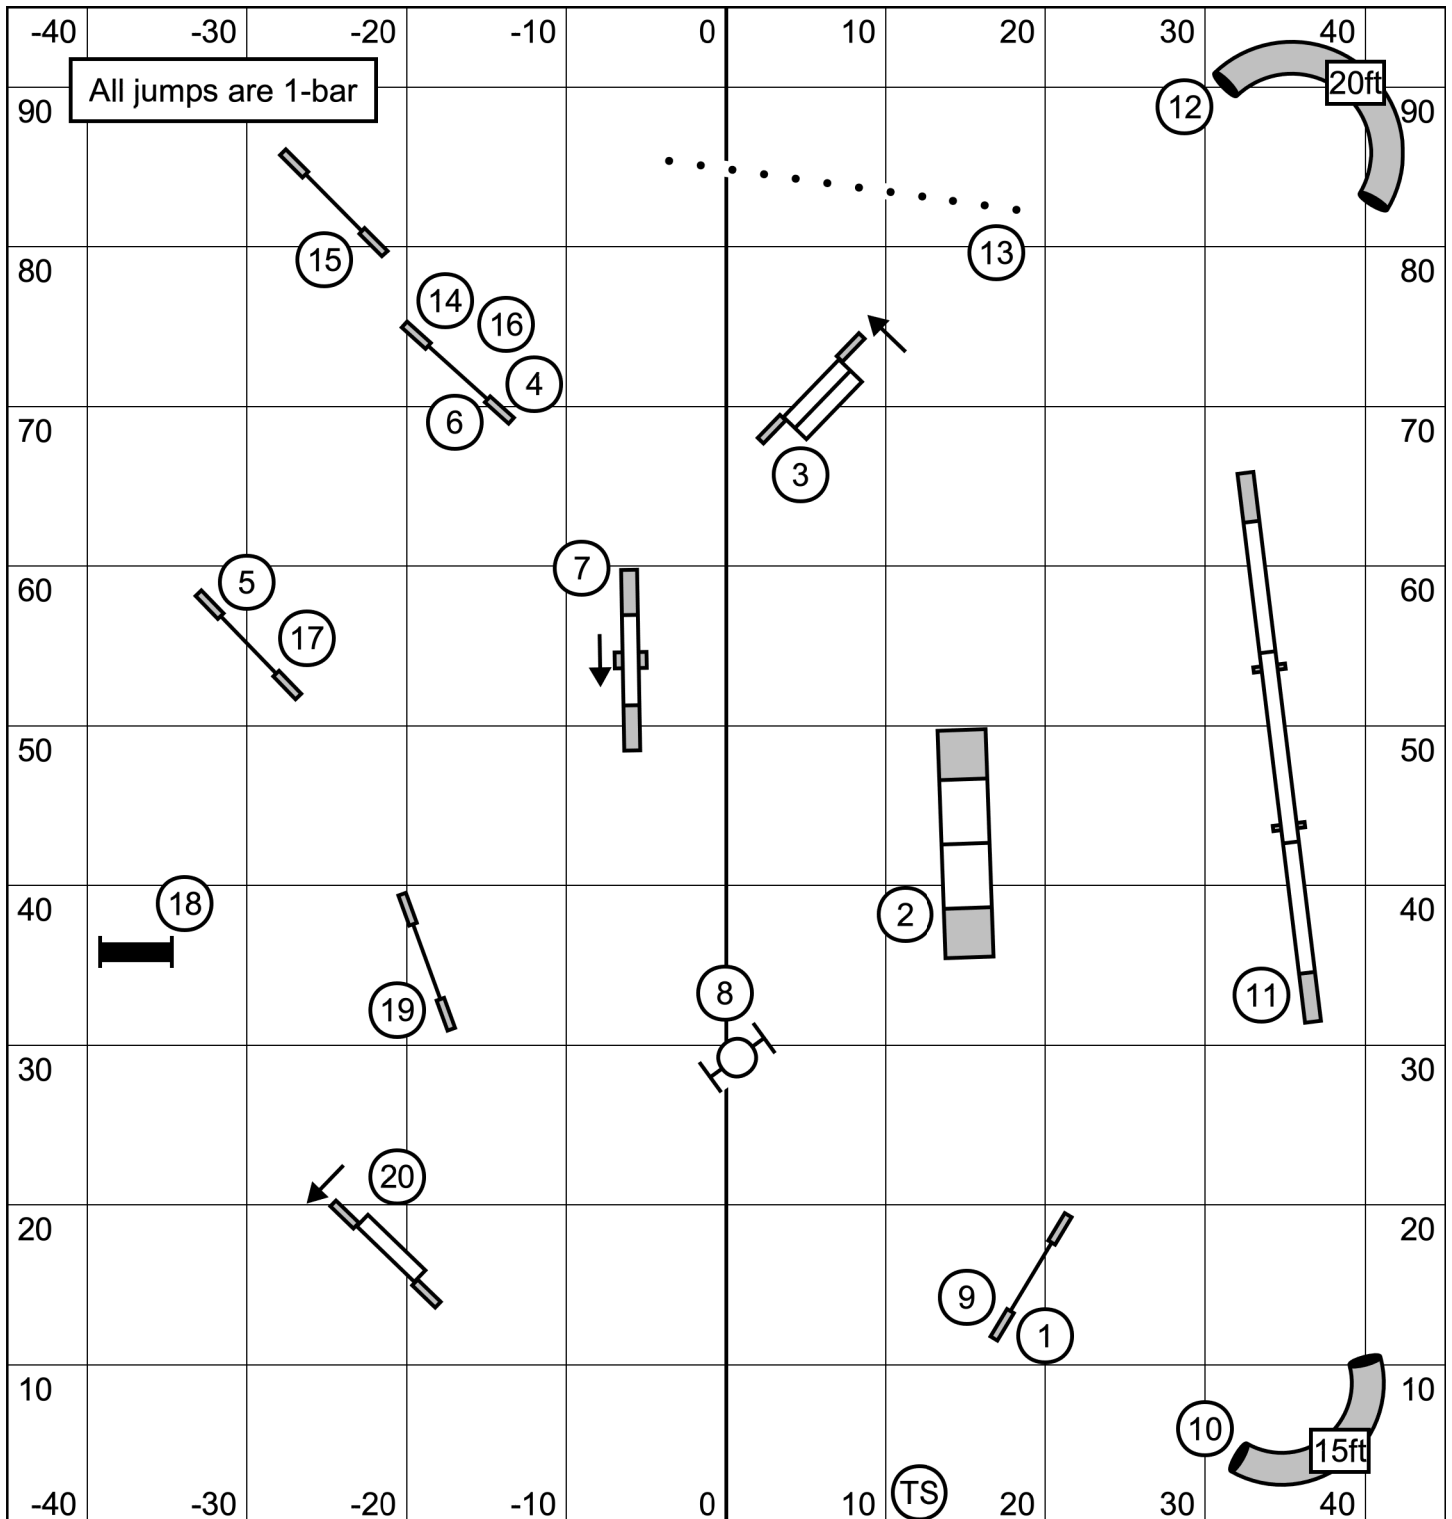

Show Me Agility Club of Central MO
Master / Excellent Standard
Fri., July 5, 2024
Judge: Dale Mahoney

Come in
after weaves