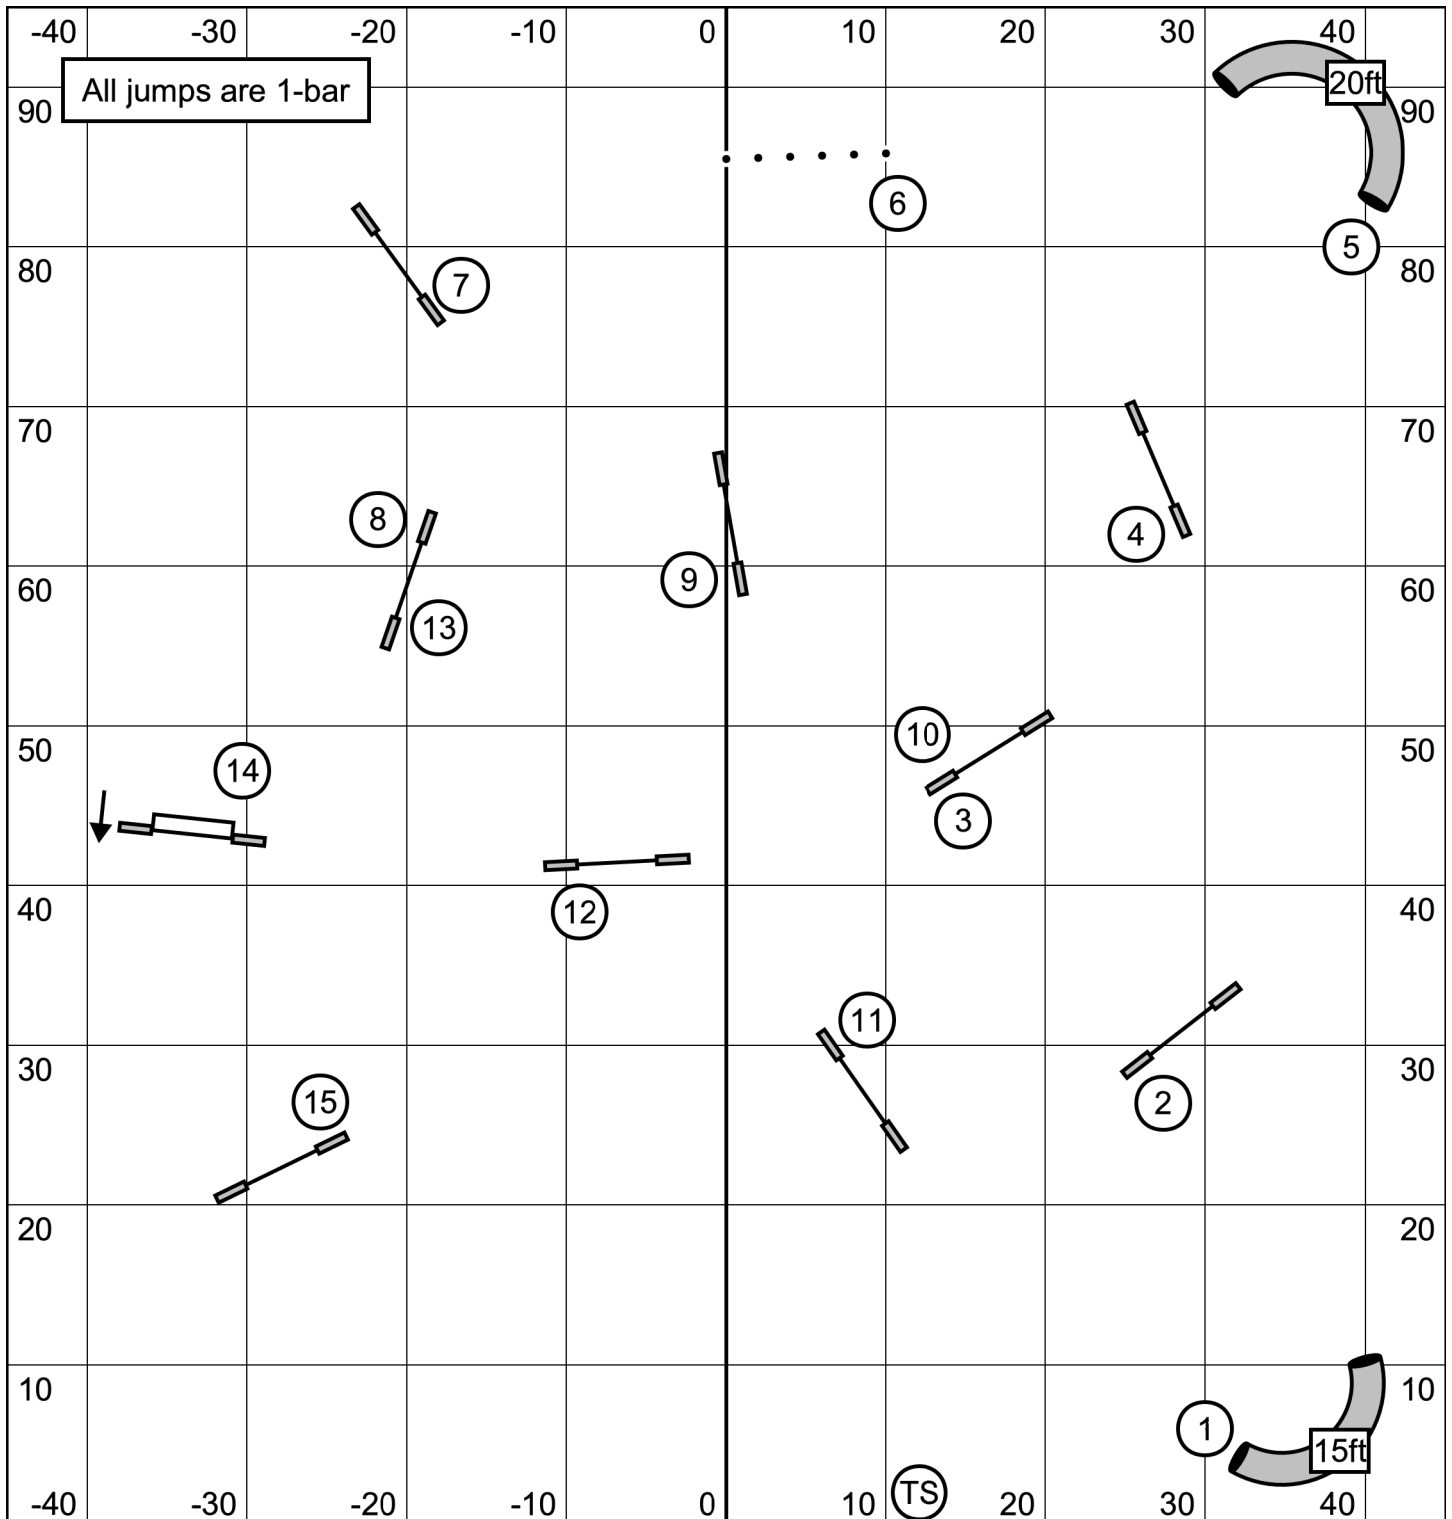

Show Me Agility Club of Central MO
Novice JWW
Fri., July 5, 2024
Judge: Dale Mahoney

Come in at
#13 wing