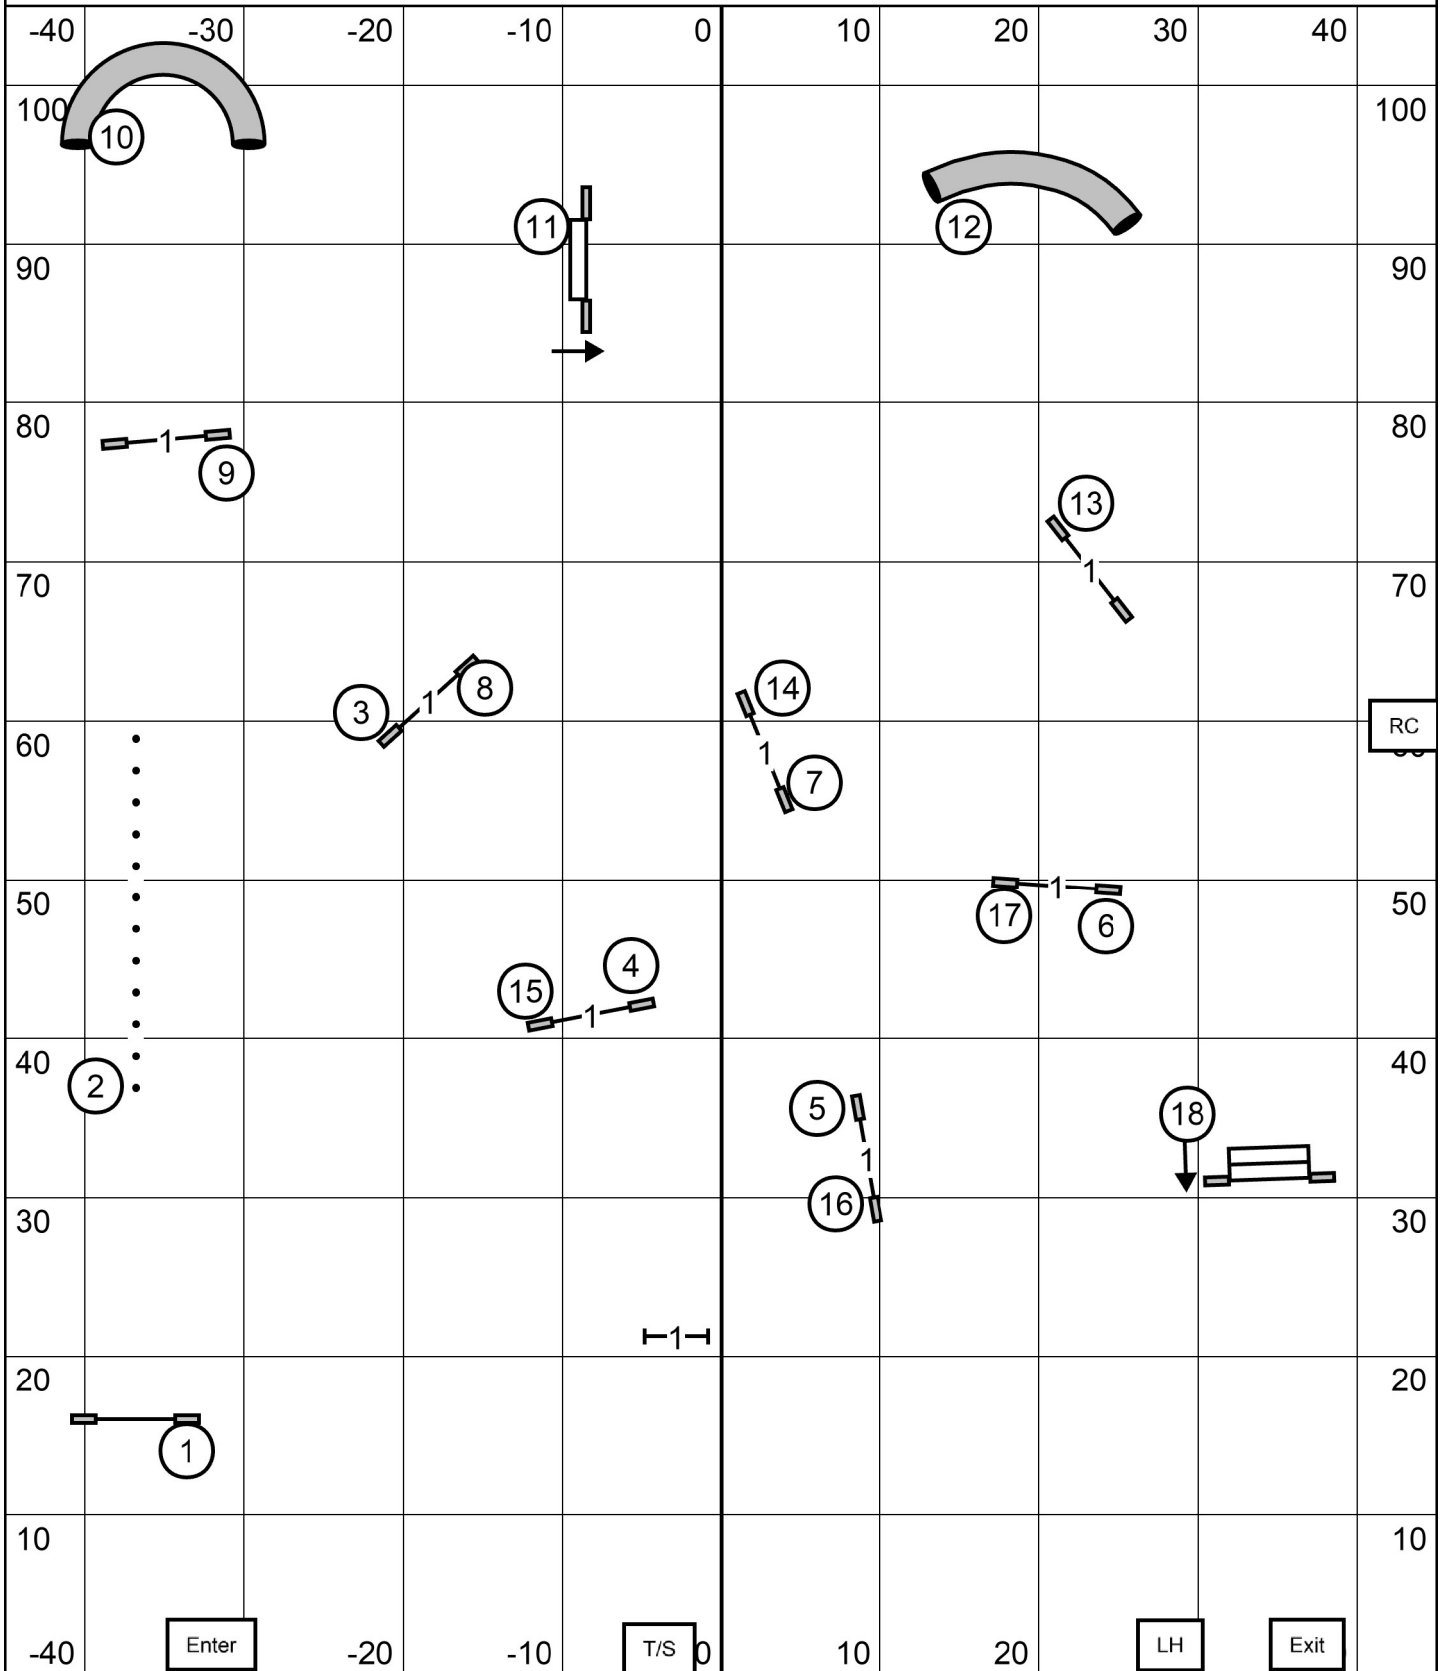

Master/Excellent JWW

Greater St. Louis Agility Club
Sunday, February 4, 2024 * Gray Summit, Mo. (Purina Farms)
Master/Excellent JWW * Rick Mullen