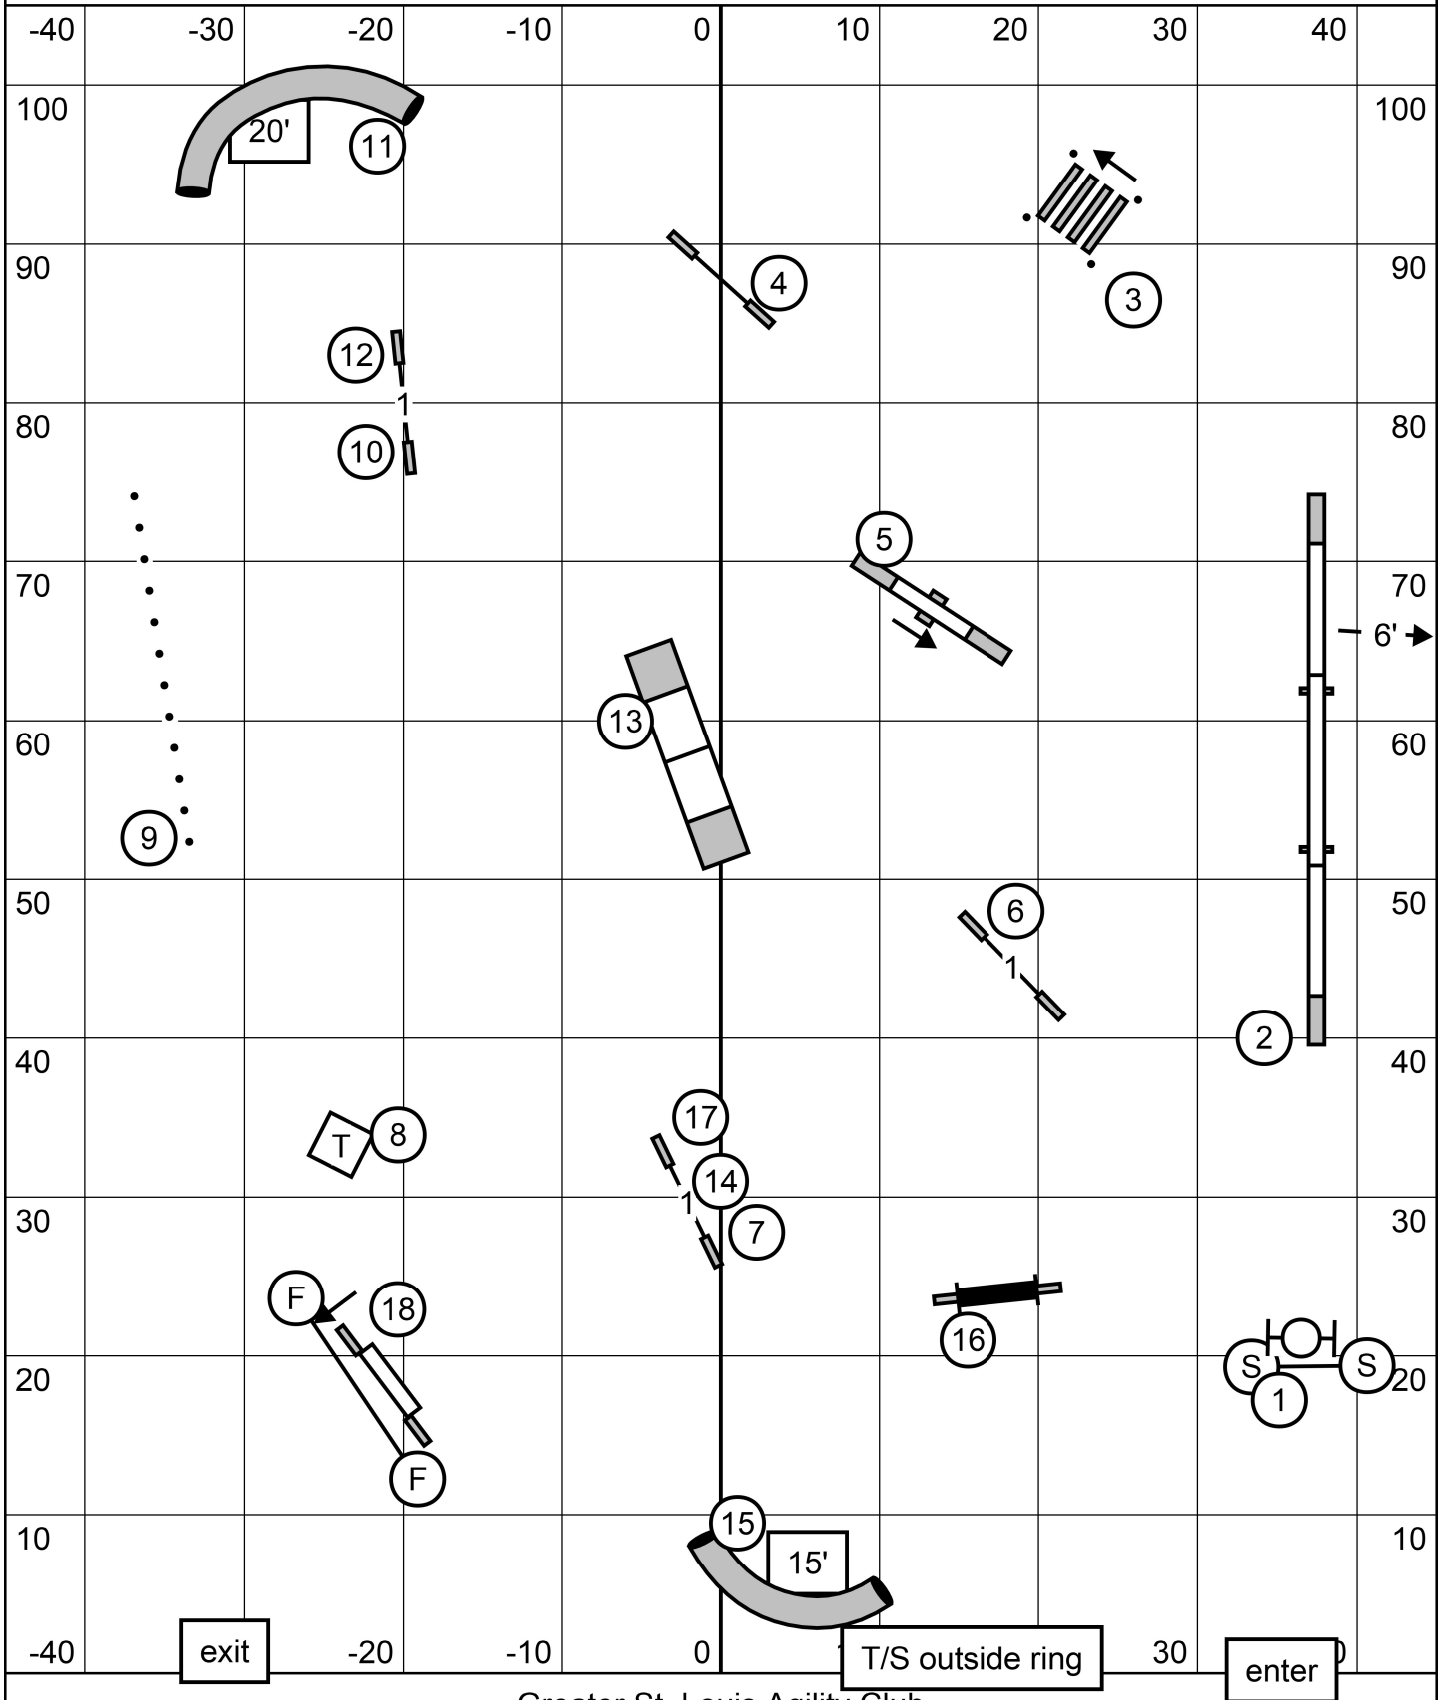

# PREMIER STANDARD

Greater St. Louis Agility Club  
 Sunday, February 4, 2024 \* Purina Farms \* Gray Summit, MO  
 Premier Standard \* Mary Mullen

# EXCELLENT/MASTER STANDARD

Greater St. Louis Agility Club  
 Sunday, February 4, 2024 \* Purina Farms \* Gray Summit, MO  
 Excellent/Master Standard \* Mary Mullen

# OPEN STANDARD

Greater St. Louis Agility Club  
 Sunday, February 4, 2024 \* Purina Farms \* Gray Summit, MO  
 Open Standard \* Mary Mullen