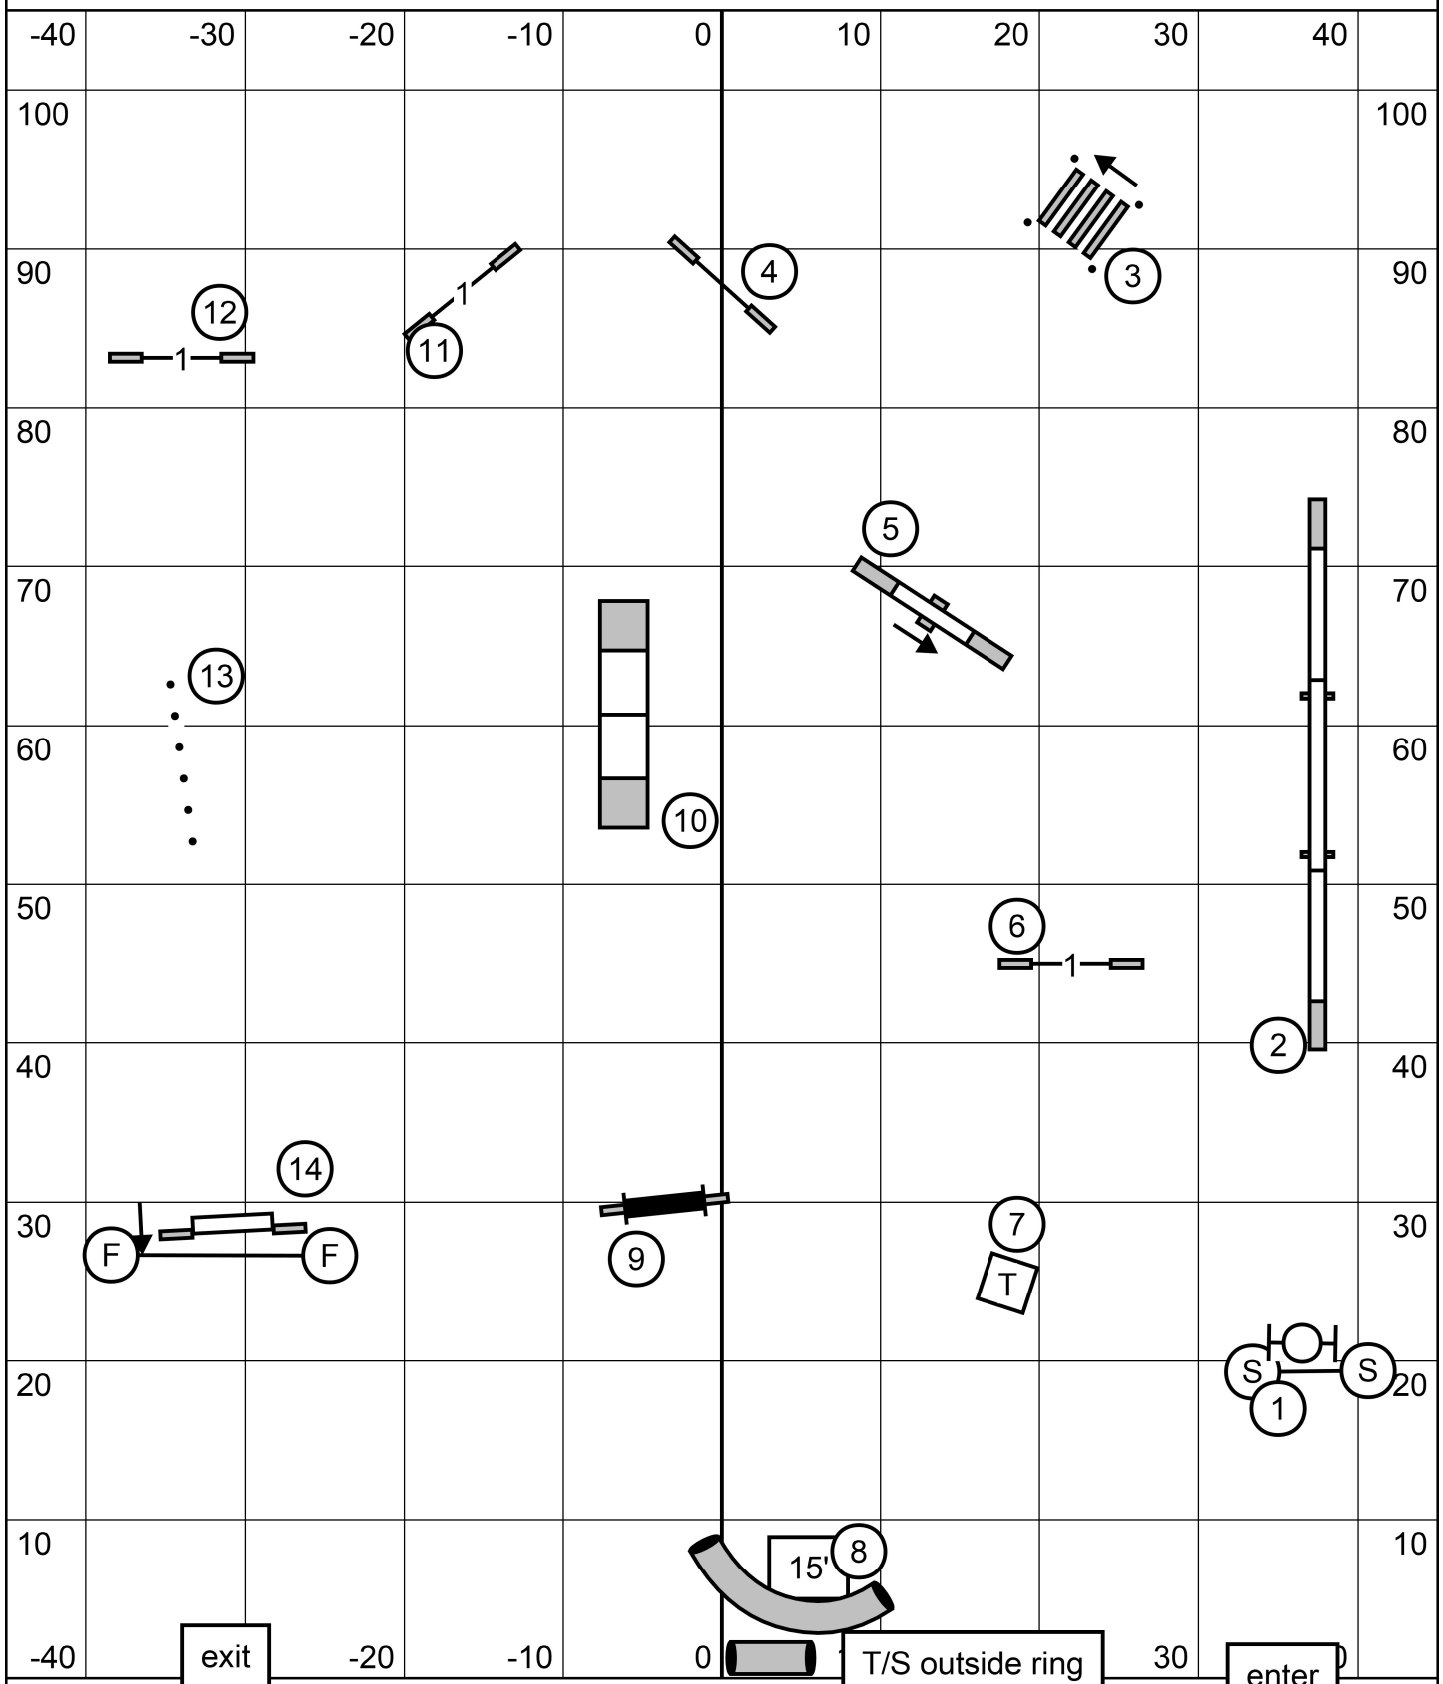

NOVICE STANDARD

Greater St. Louis Agility Club
Sunday, February 4, 2024 * Purina Farms * Gray Summit, MO
Novice Standard * Mary Mullen