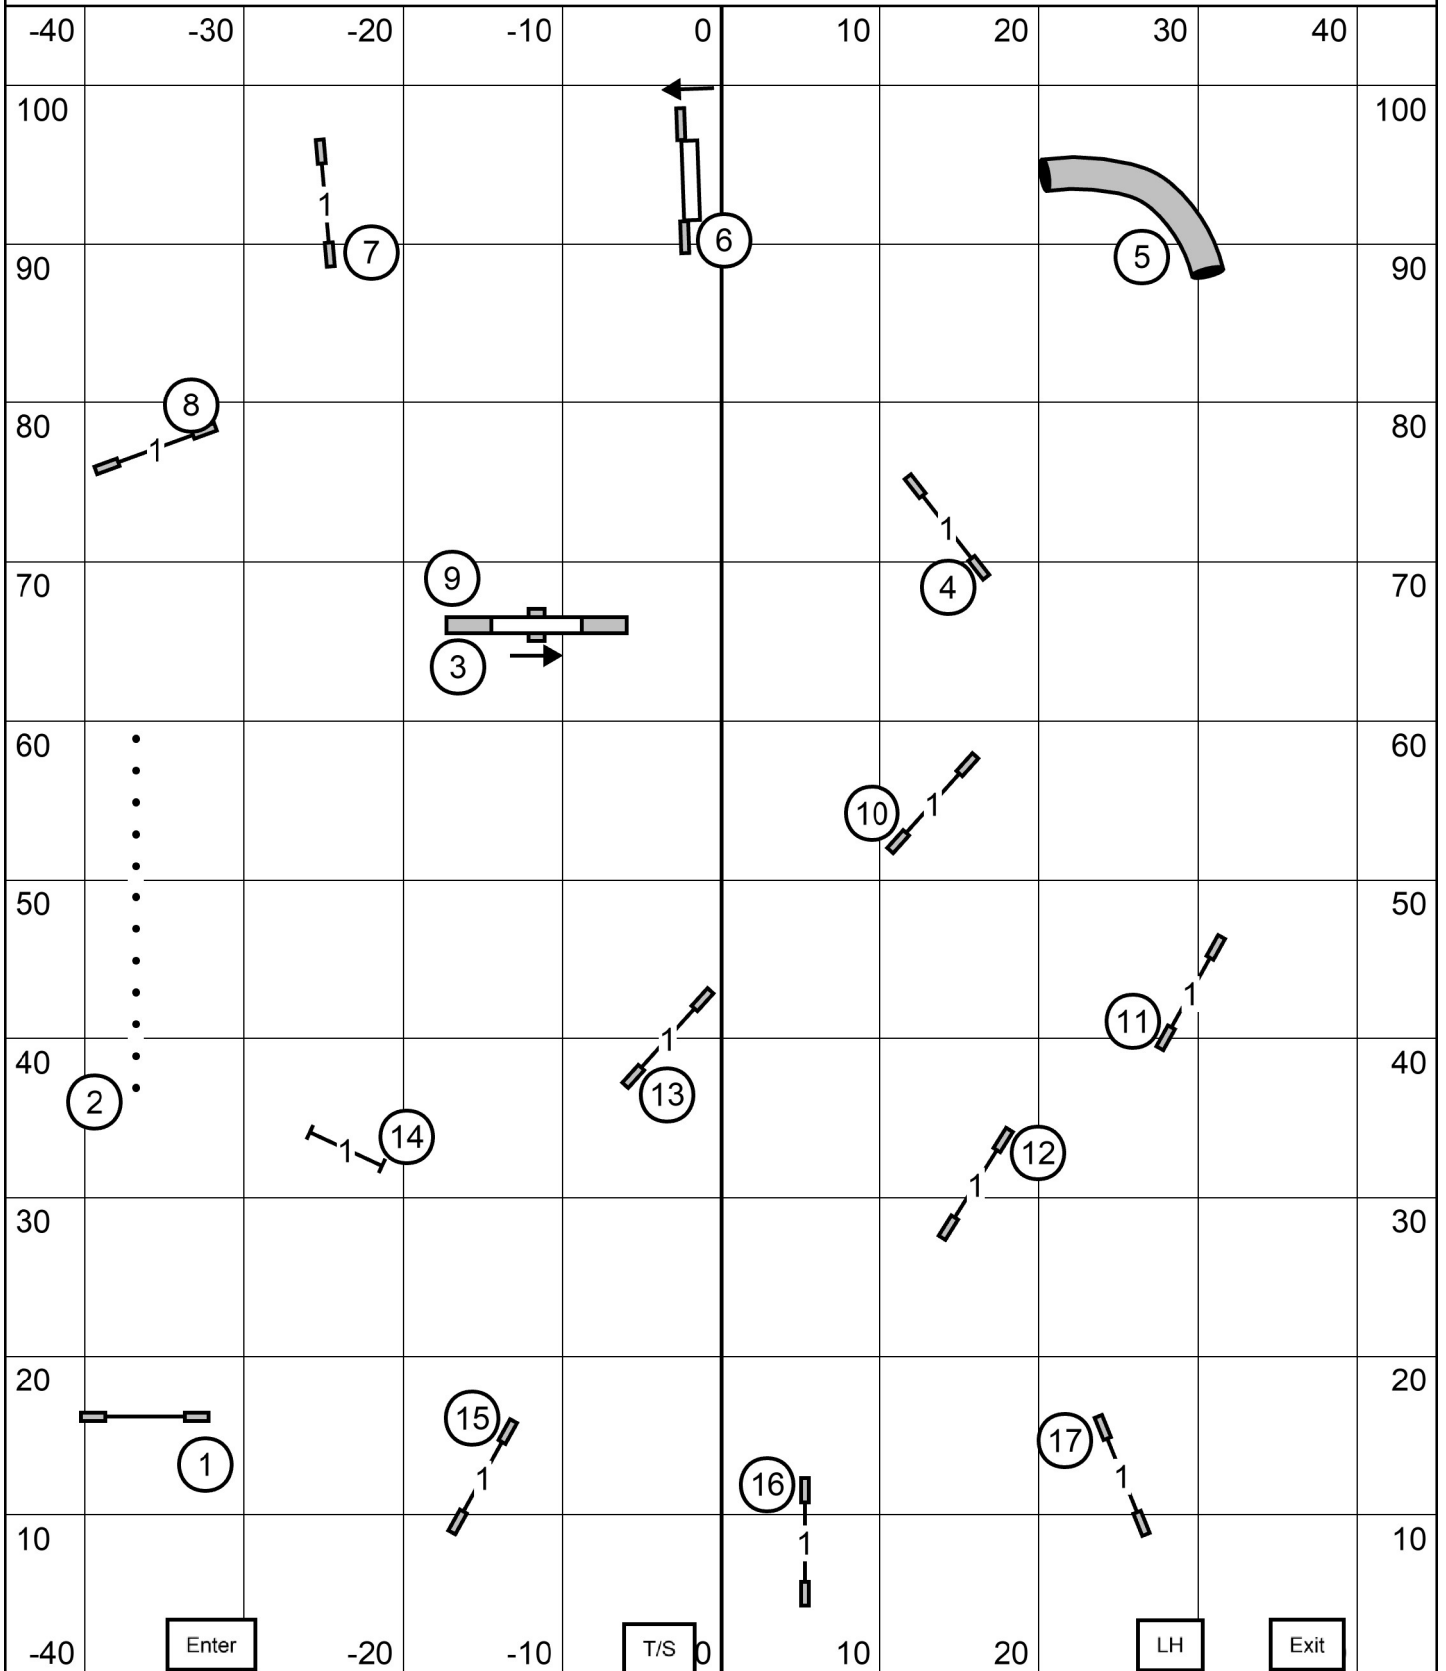

Time 2 Beat

Greater St. Louis Agility Club
Sunday, February 4, 2024 * Gray Summit, Mo. (Purina Farms)
Time 2 Beat * Rick Mullen