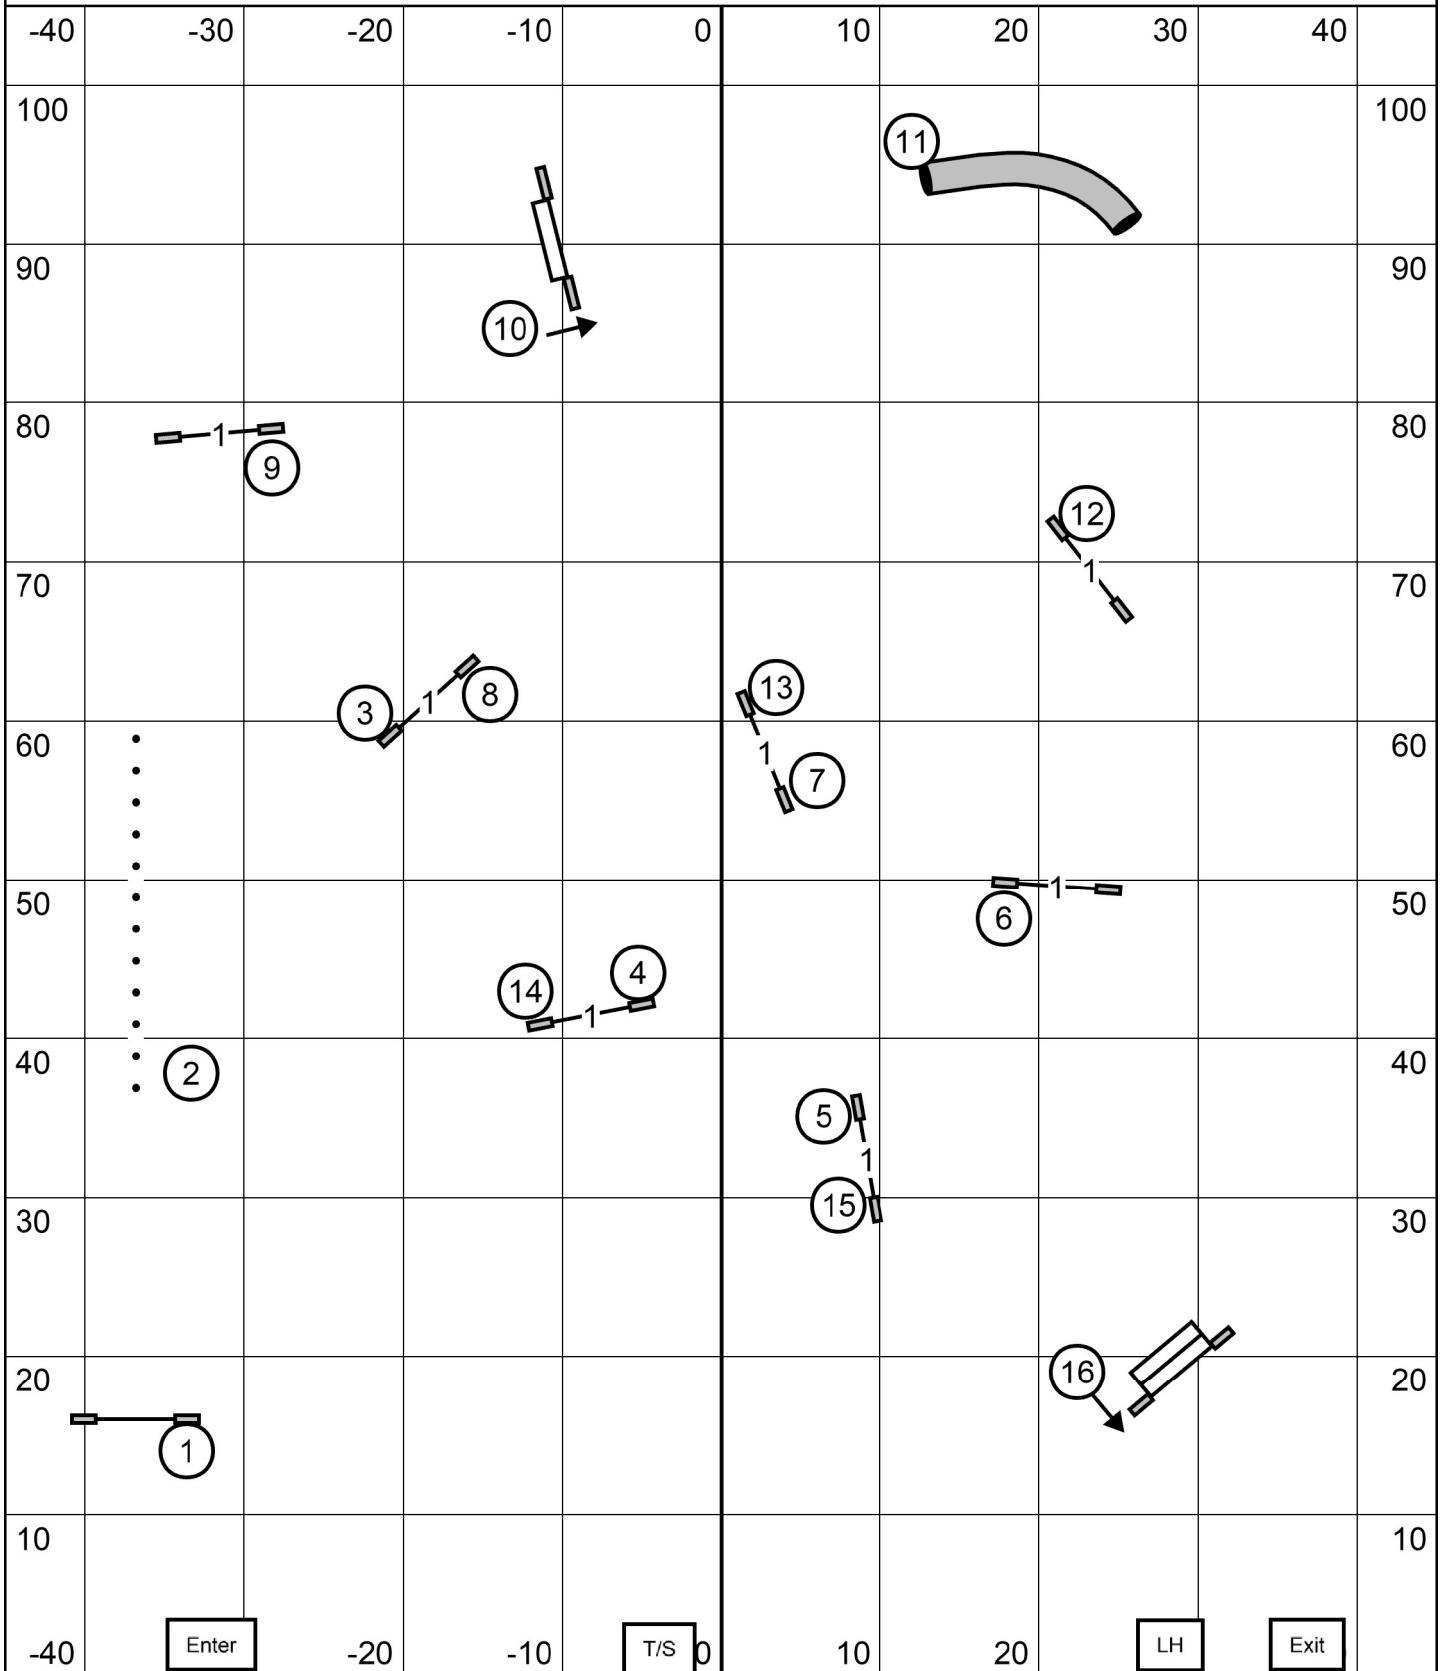

Open JWW

Greater St. Louis Agility Club
Sunday, February 4, 2024 * Gray Summit, Mo. (Purina Farms)
Open JWW * Rick Mullen