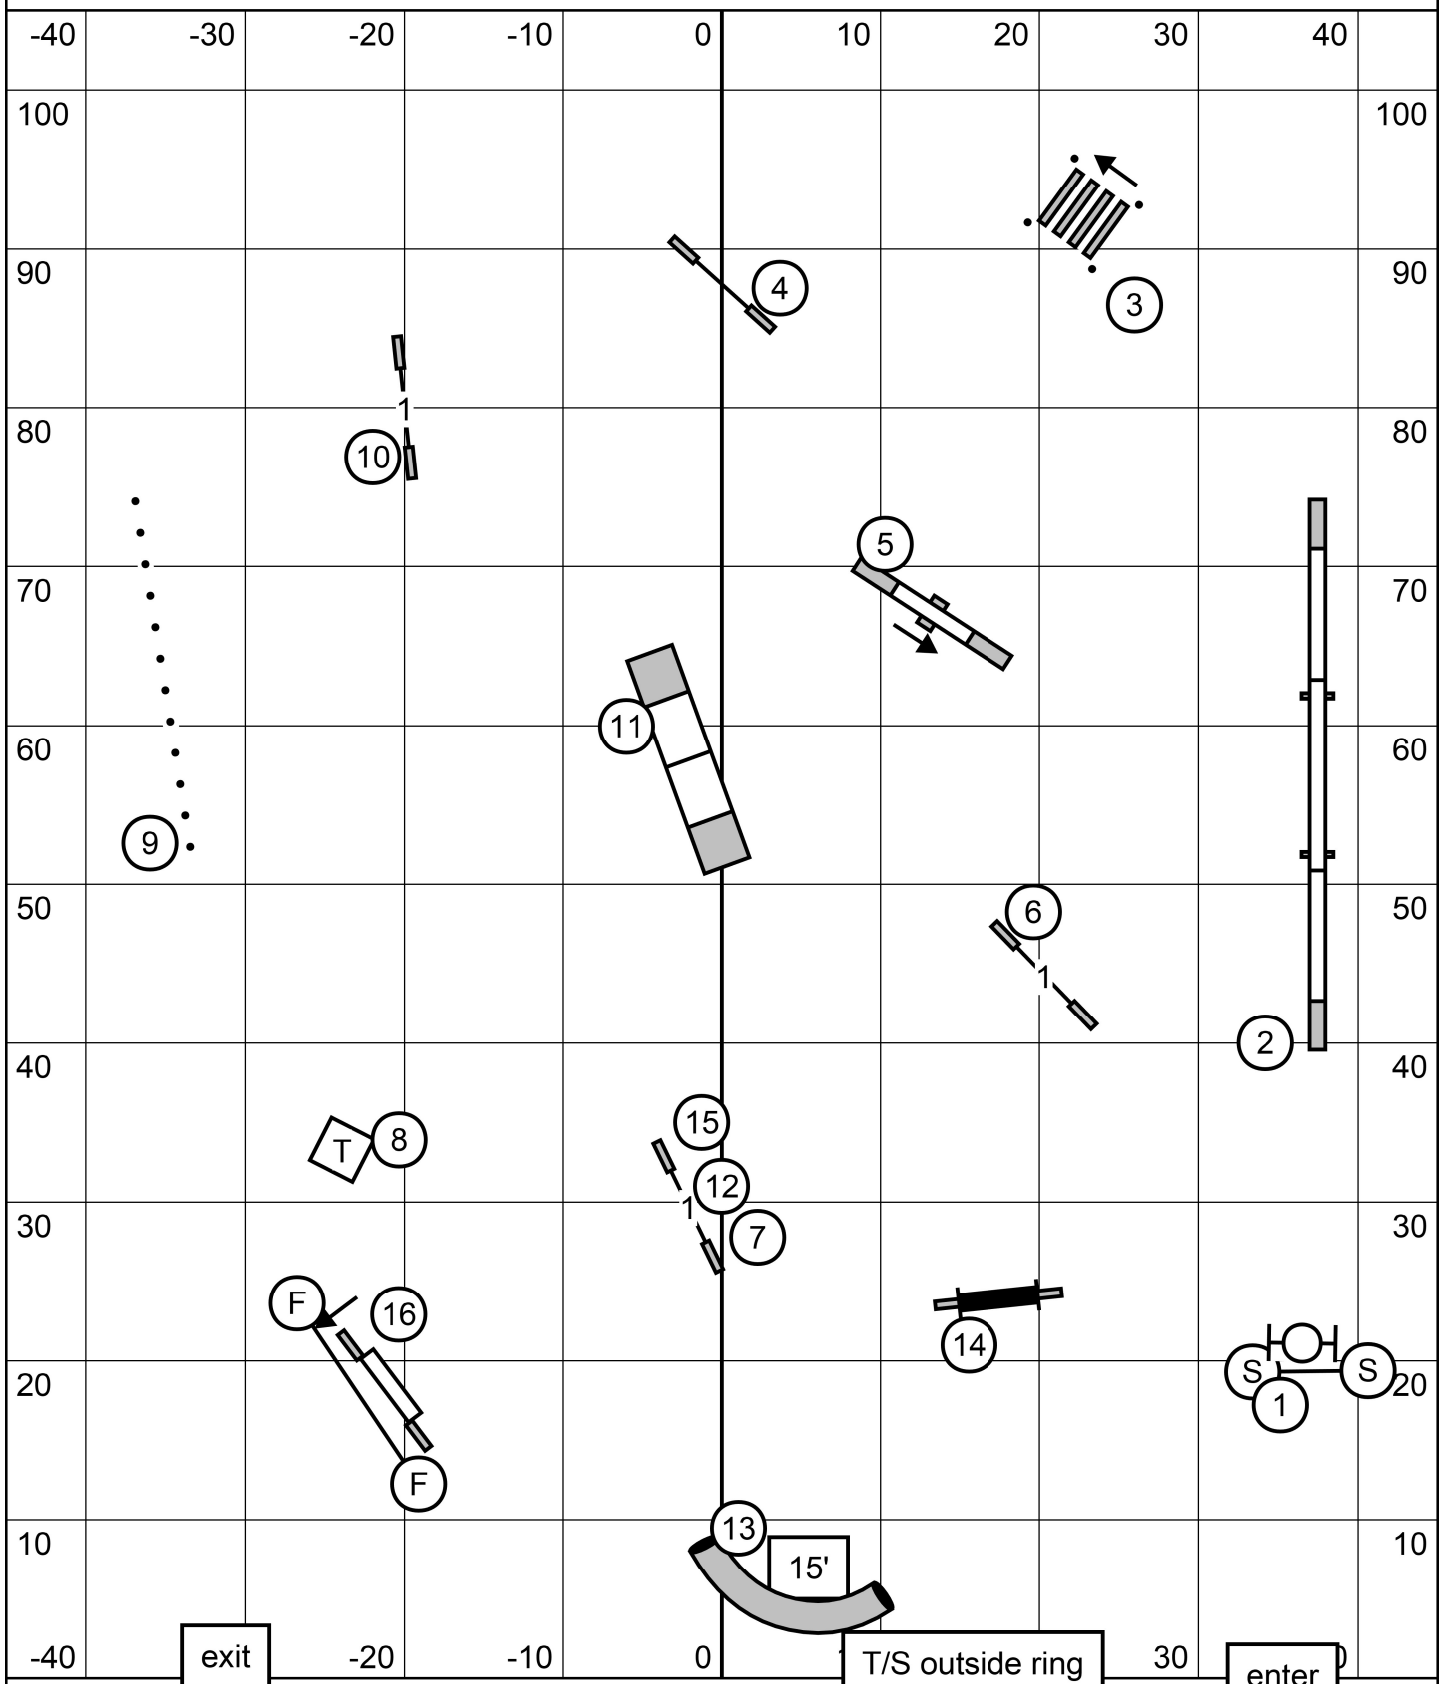

# PREMIER STANDARD

Greater St. Louis Agility Club  
 Sunday, February 4, 2024 \* Purina Farms \* Gray Summit, MO  
 Premier Standard \* Mary Mullen

# EXCELLENT/MASTER STANDARD

Greater St. Louis Agility Club  
 Sunday, February 4, 2024 \* Purina Farms \* Gray Summit, MO  
 Excellent/Master Standard \* Mary Mullen

# OPEN STANDARD

Greater St. Louis Agility Club  
 Sunday, February 4, 2024 \* Purina Farms \* Gray Summit, MO  
 Open Standard \* Mary Mullen