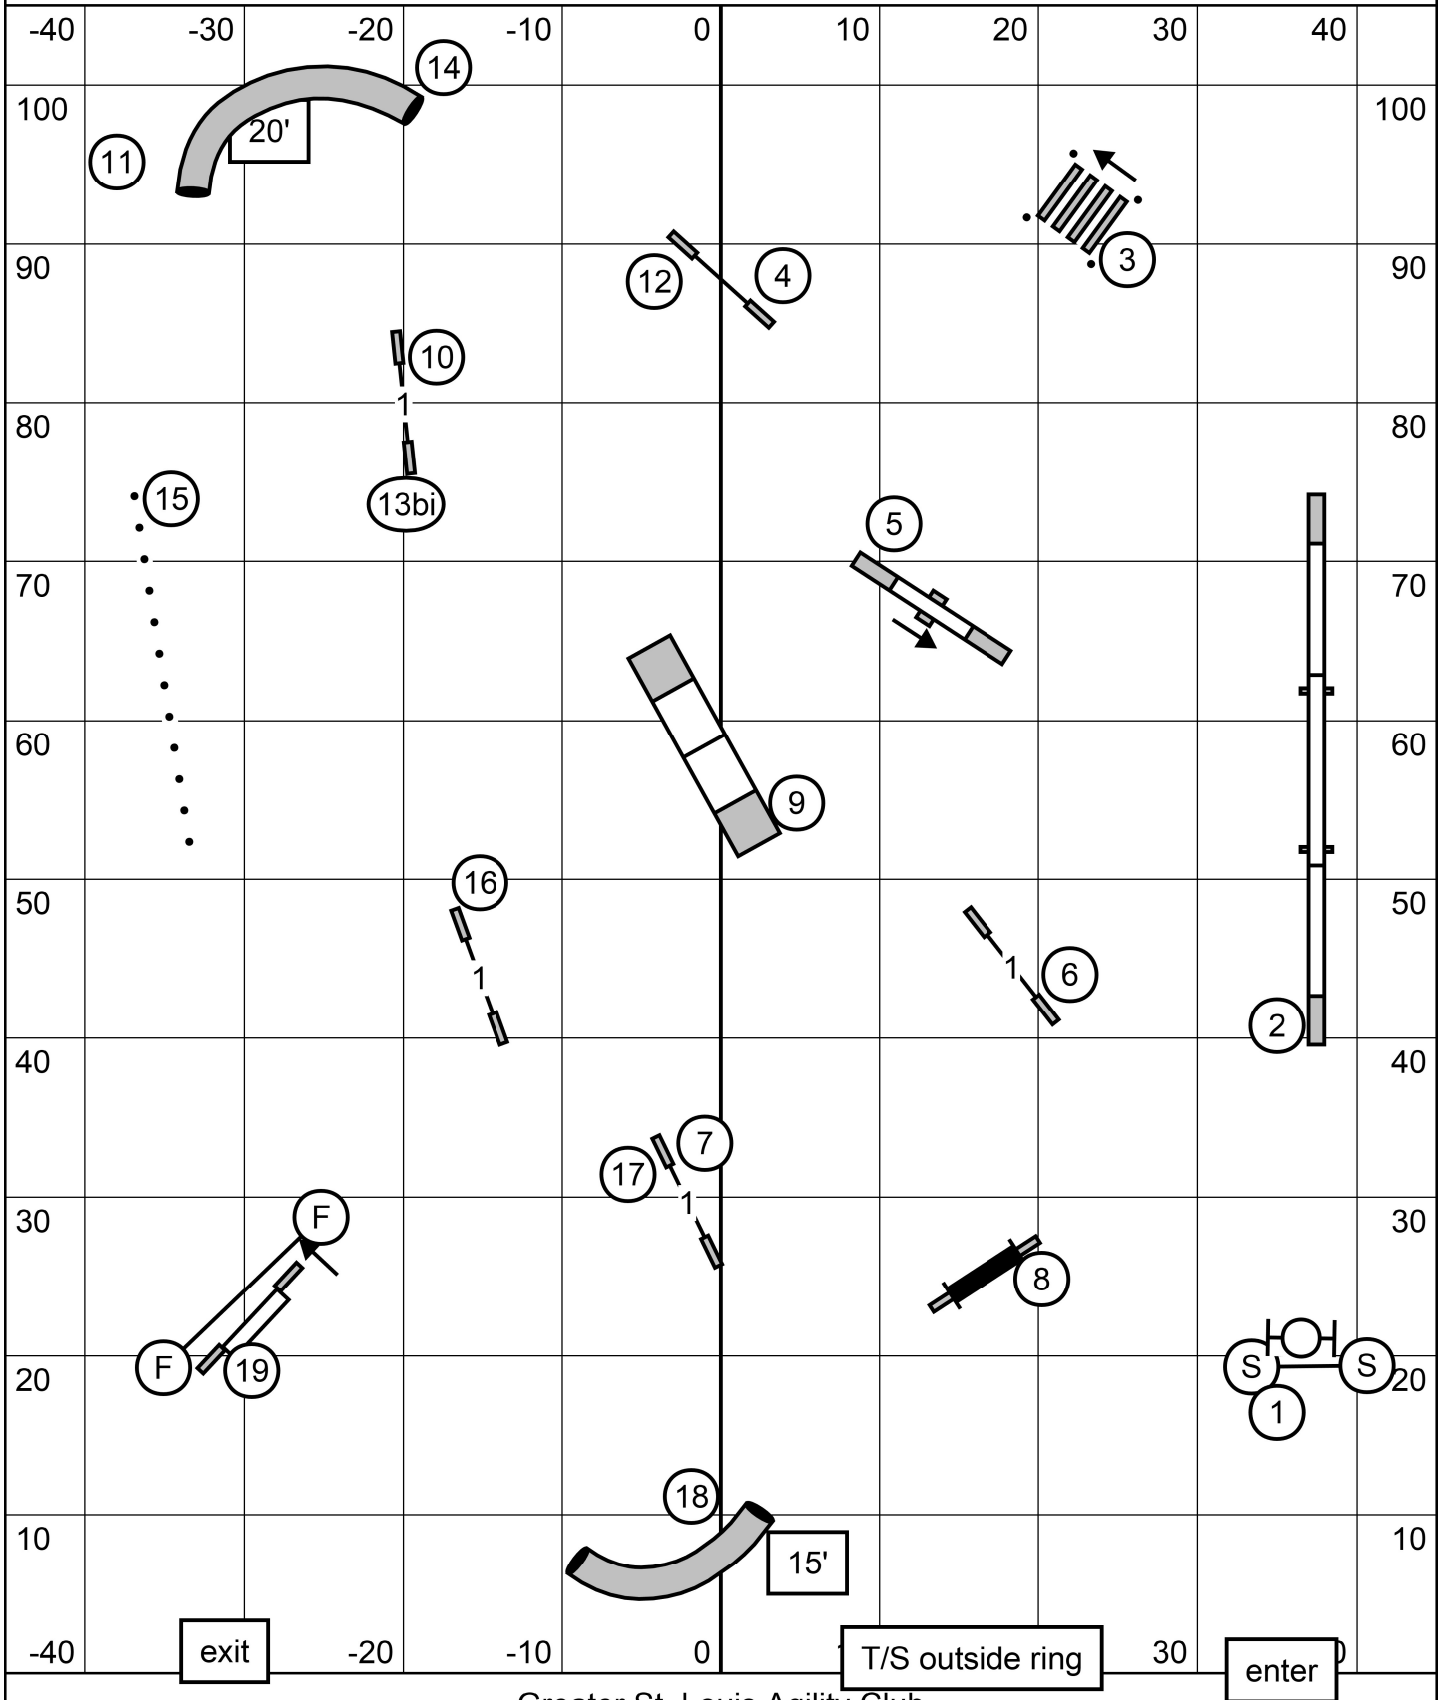

# PREMIER STANDARD

Greater St. Louis Agility Club  
 Sunday, February 4, 2024 \* Purina Farms \* Gray Summit, MO  
 Premier Standard \* Mary Mullen

# EXCELLENT/MASTER STANDARD

Greater St. Louis Agility Club  
 Sunday, February 4, 2024 \* Purina Farms \* Gray Summit, MO  
 Excellent/Master Standard \* Mary Mullen

# OPEN STANDARD

Greater St. Louis Agility Club  
 Sunday, February 4, 2024 \* Purina Farms \* Gray Summit, MO  
 Open Standard \* Mary Mullen