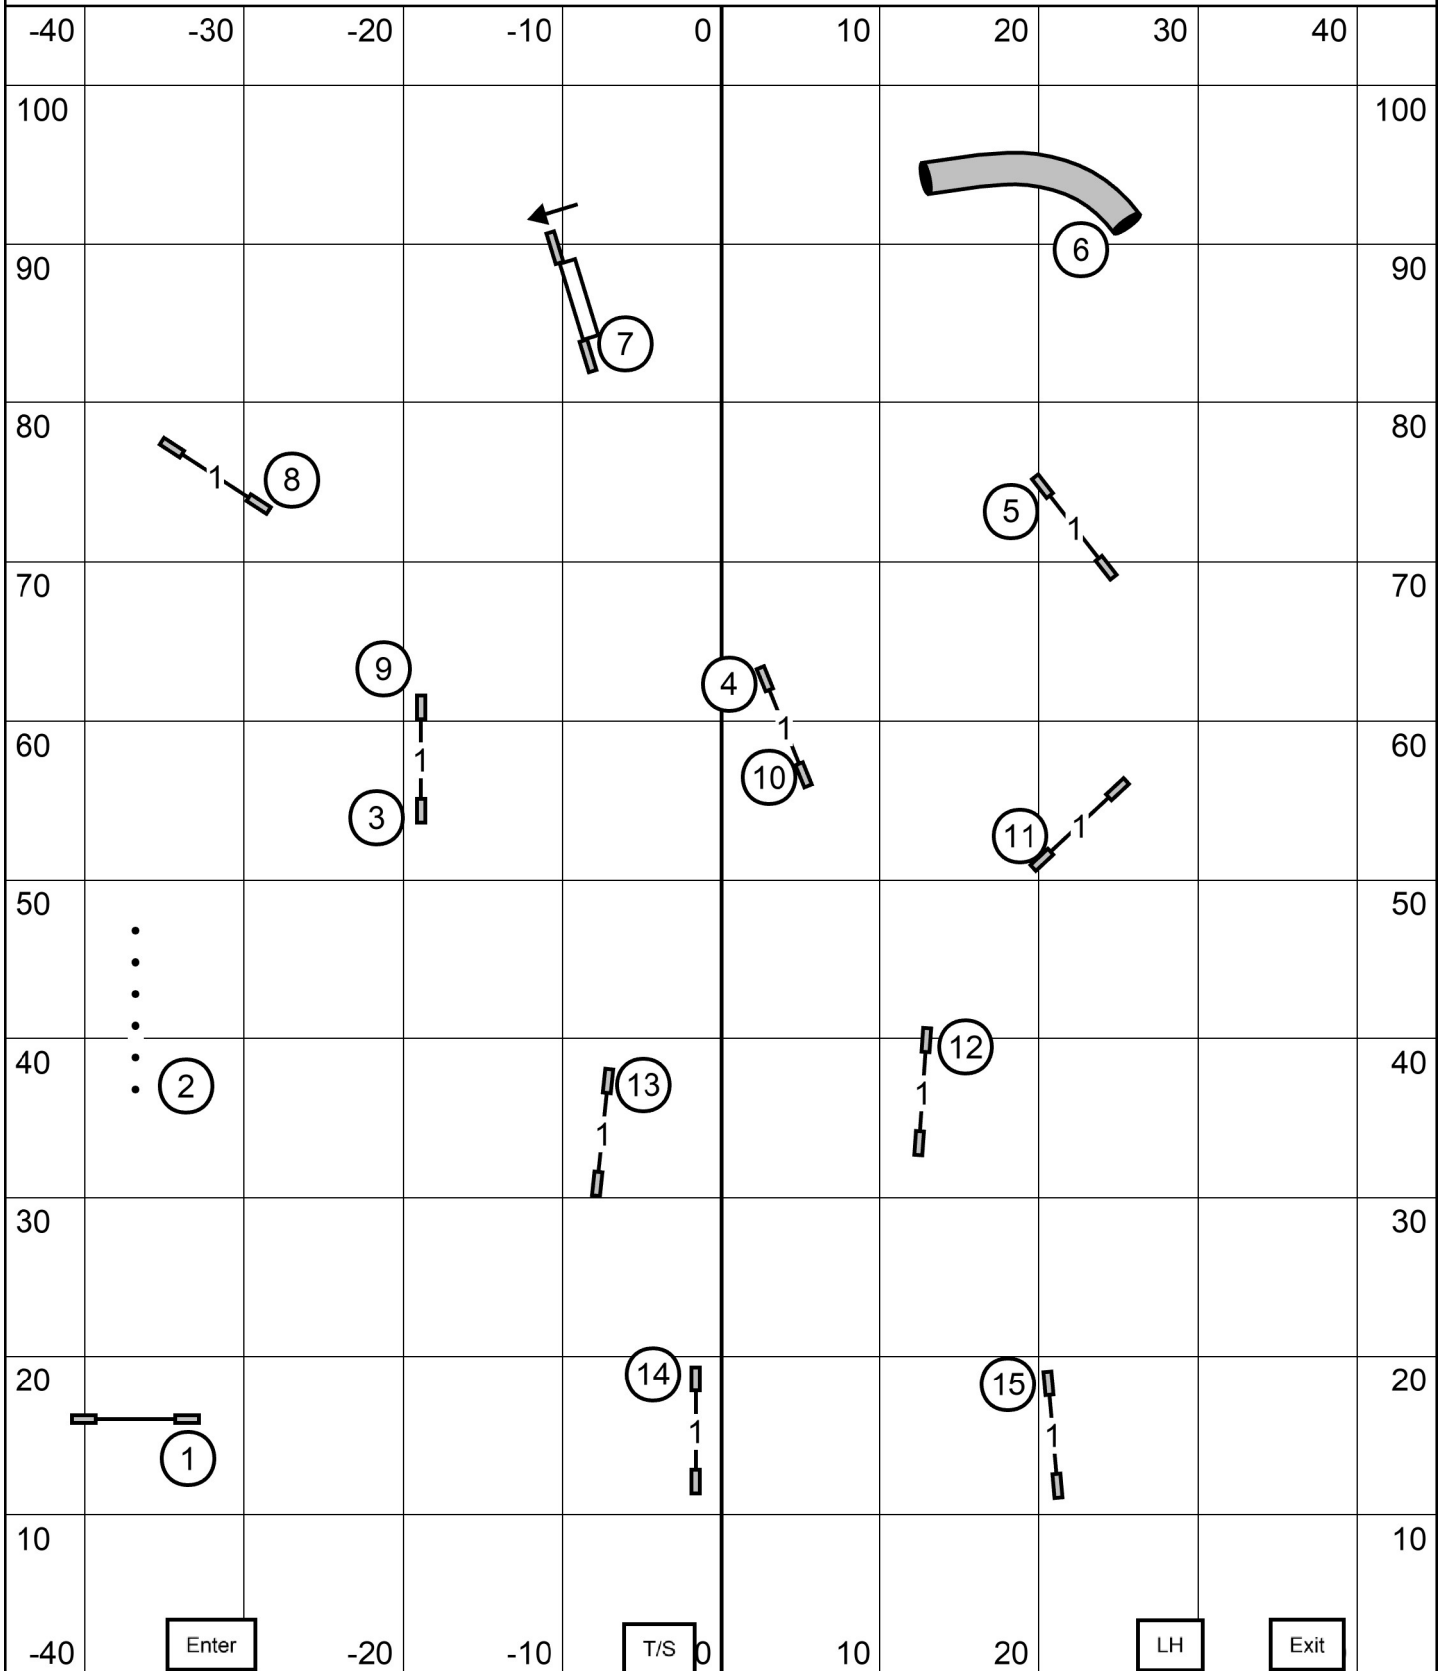

Novice JWW

Greater St. Louis Agility Club
Sunday, February 4, 2024 * Gray Summit, Mo. (Purina Farms)
Novice JWW * Rick Mullen