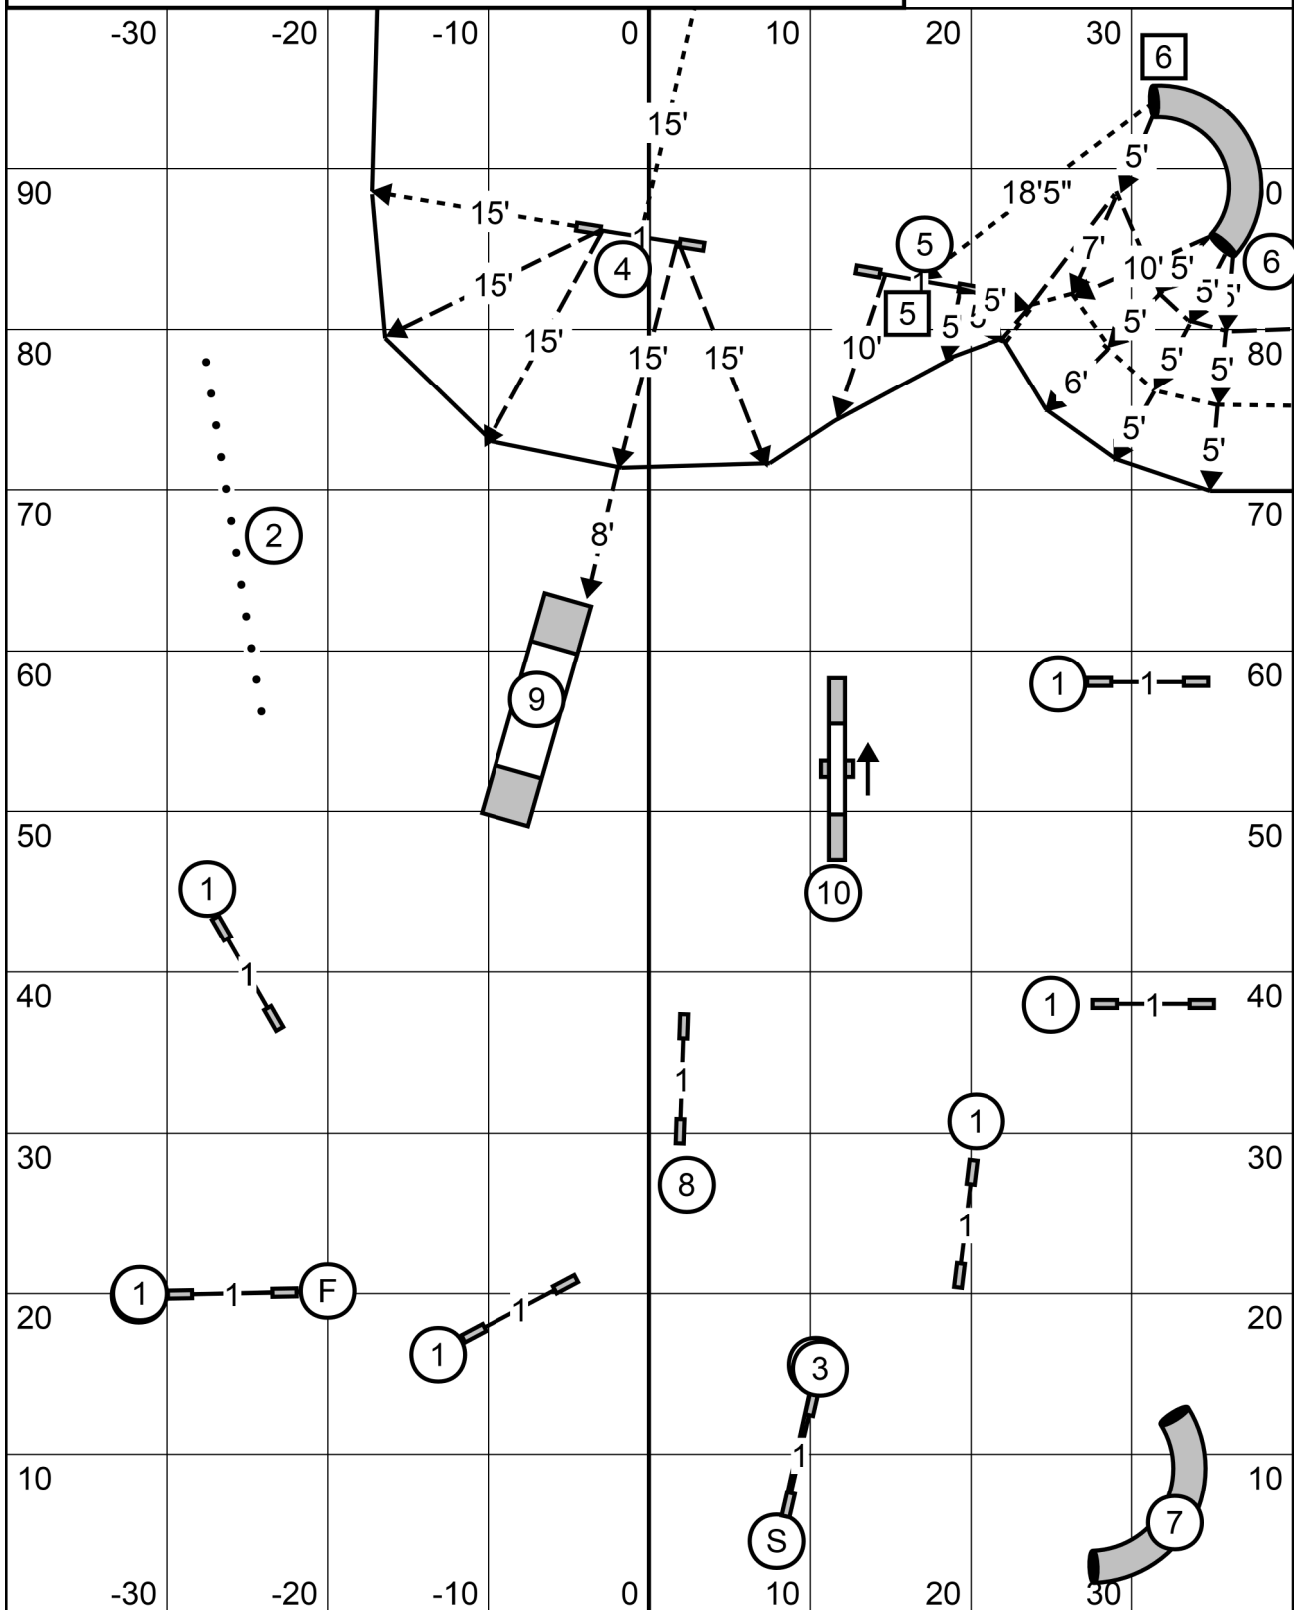

E/M 6-5-4 or 4-5-6 (Serp, all circles) solid line
 Open 6-5 circles or 5-6- squares dotted line
 Novice 6-5 circles or 5-6 squares dashed line

Mound City Obedience Club
 ALL FAST, Feb 10, 2024
 Judge Bonnie McDonald

T/S

T/S

Mound City Obedience Club
 E/Master Standard, Feb 10, 2024
 Judge Bonnie McDonald

T/S

Mound City Obedience Club
 Open Standard, Feb 10, 2024
 Judge Bonnie McDonald

16

T/S

Mound City Obedience Club
 Novice Standard, Feb 10, 2024
 Judge Bonnie McDonald

14

Jumping 1 - Mound City Obedience Club - February 10, 2024

Designed by Courtney Moore

Judge by Bonnie McDonald

Path length (ft): 443.5

www.smarteragility.com

T/S

Mound City Obedience Club
 E/Master JWW, Feb 10, 2024
 Judge Bonnie McDonald

T/S

Mound City Obedience Club
 Open JWW, Feb 10, 2024
 Judge Bonnie McDonald

T/S

Mound City Obedience Club
 Novice JWW, Feb 10, 2024
 Judge Bonnie McDonald

14