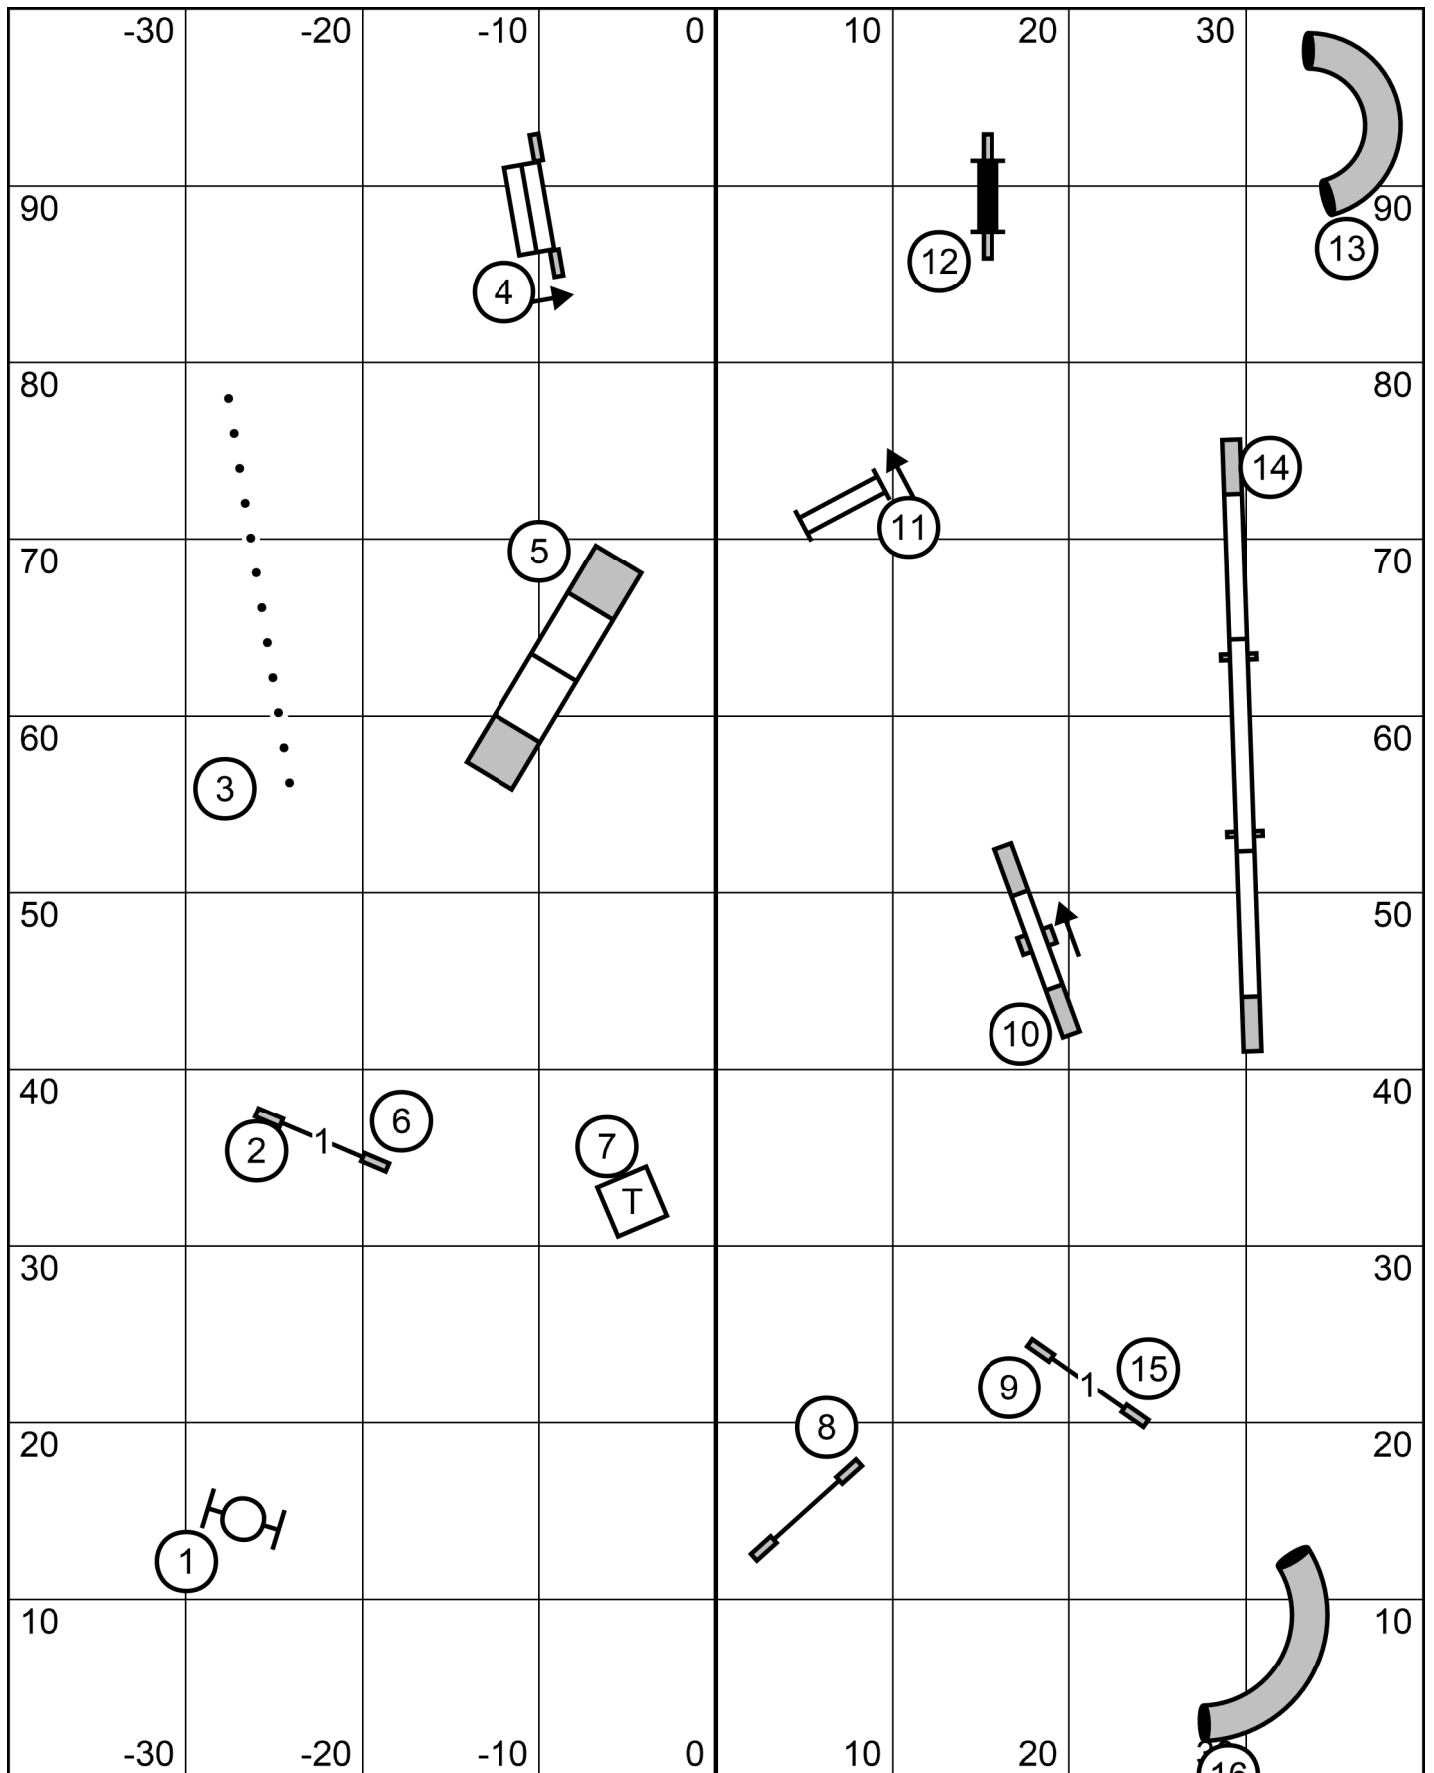

T/S

Mound City Obedience Club
Open Standard, Feb 10, 2024
Judge Bonnie McDonald

16