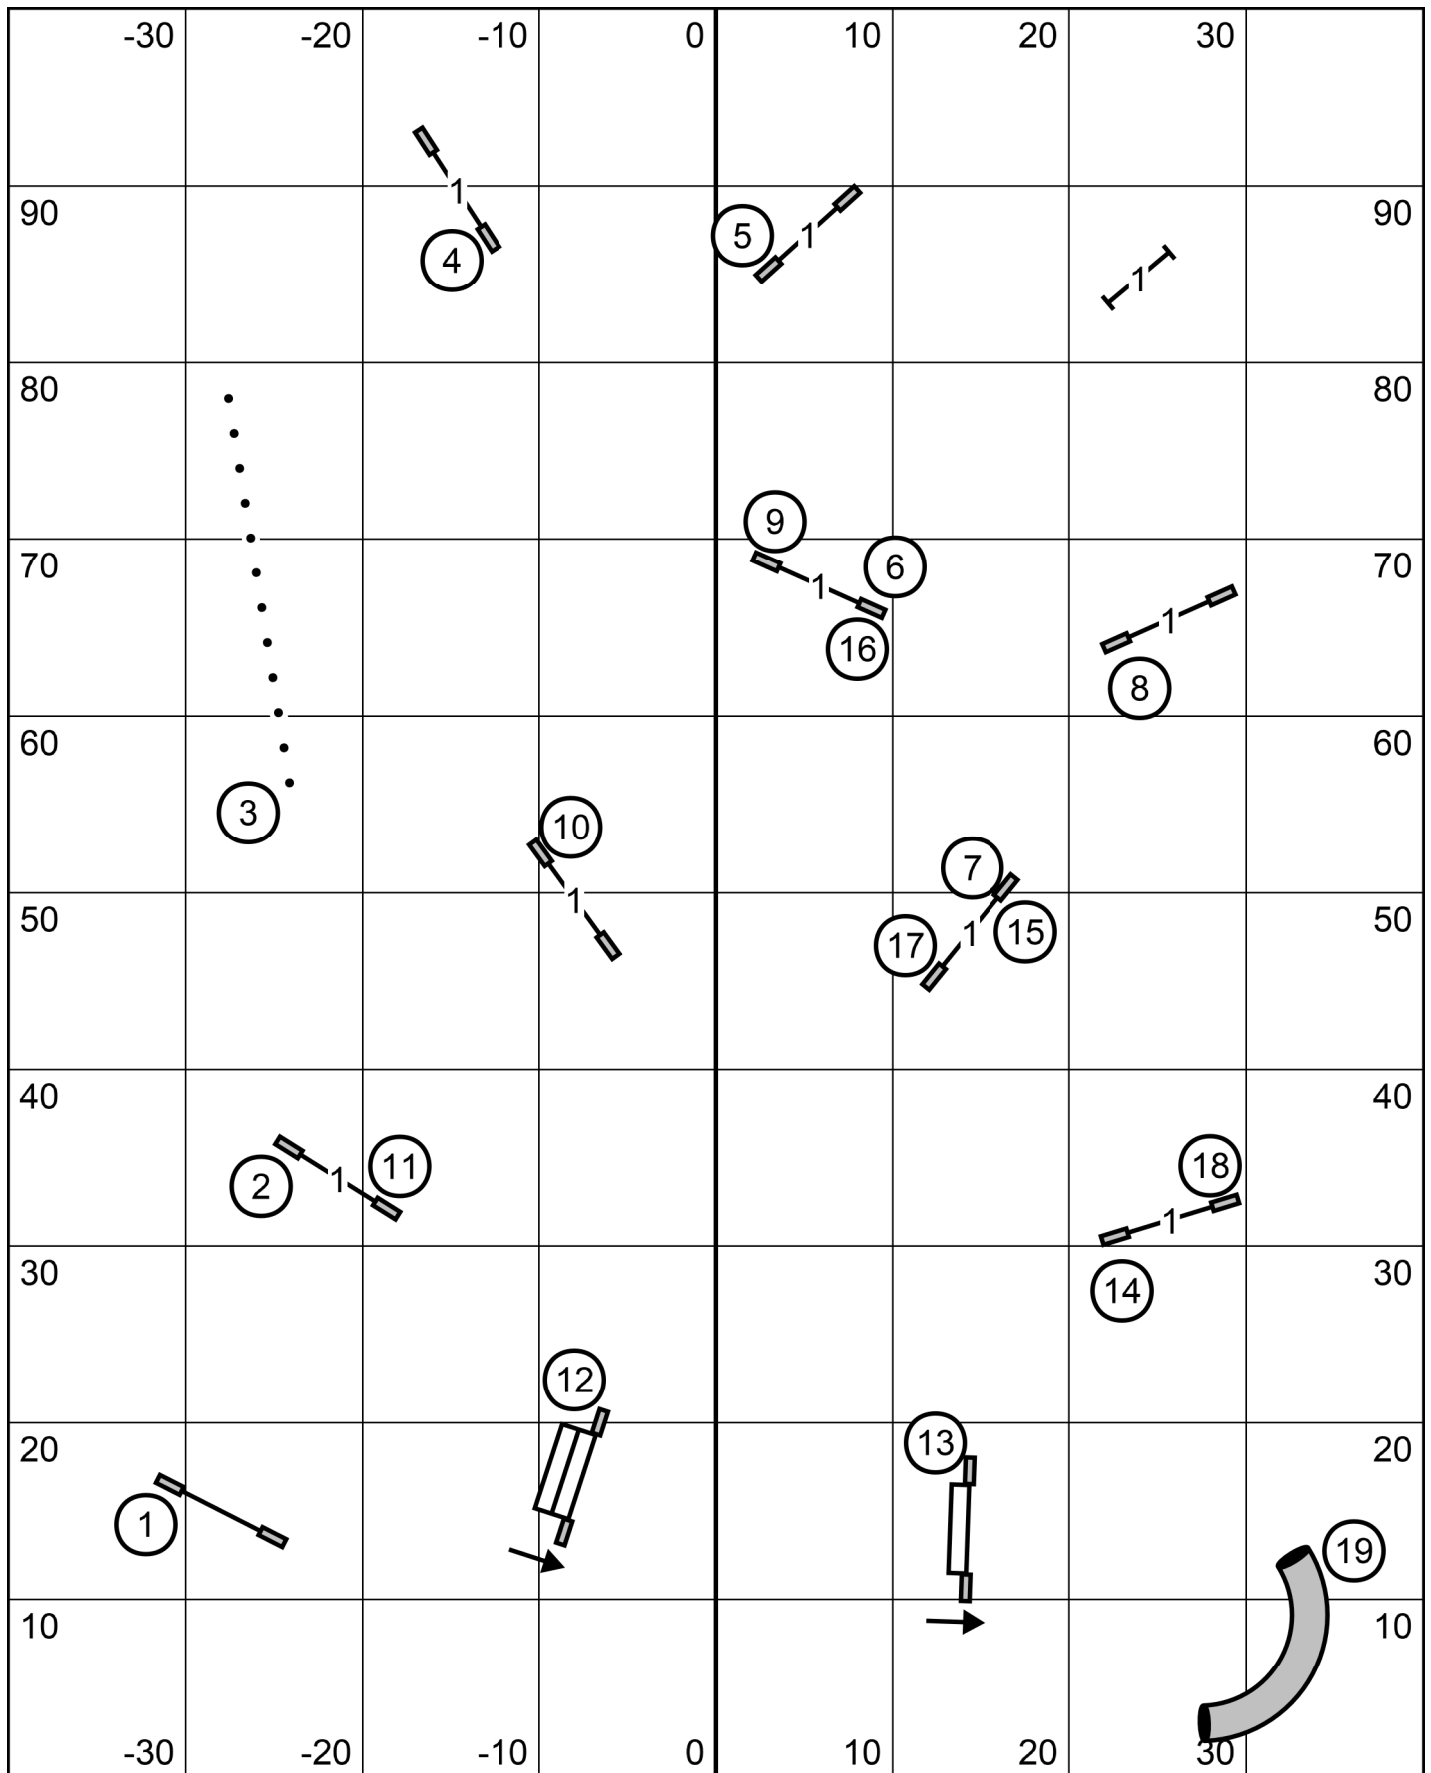

E/M 6-5-4 or 4-5-6 (Serp, all circles) solid line
 Open 6-5 circles or 5-6- squares dotted line
 Novice 6-5 circles or 5-6 squares dashed line

Mound City Obedience Club
 ALL FAST, Feb 10, 2024
 Judge Bonnie McDonald

14

Jumping 1 - Mound City Obedience Club - February 10, 2024

Designed by Courtney Moore

Judge by Bonnie McDonald

Path length (ft): 443.5

www.smarteragility.com

T/S

Mound City Obedience Club
 E/Master JWW, Feb 10, 2024
 Judge Bonnie McDonald