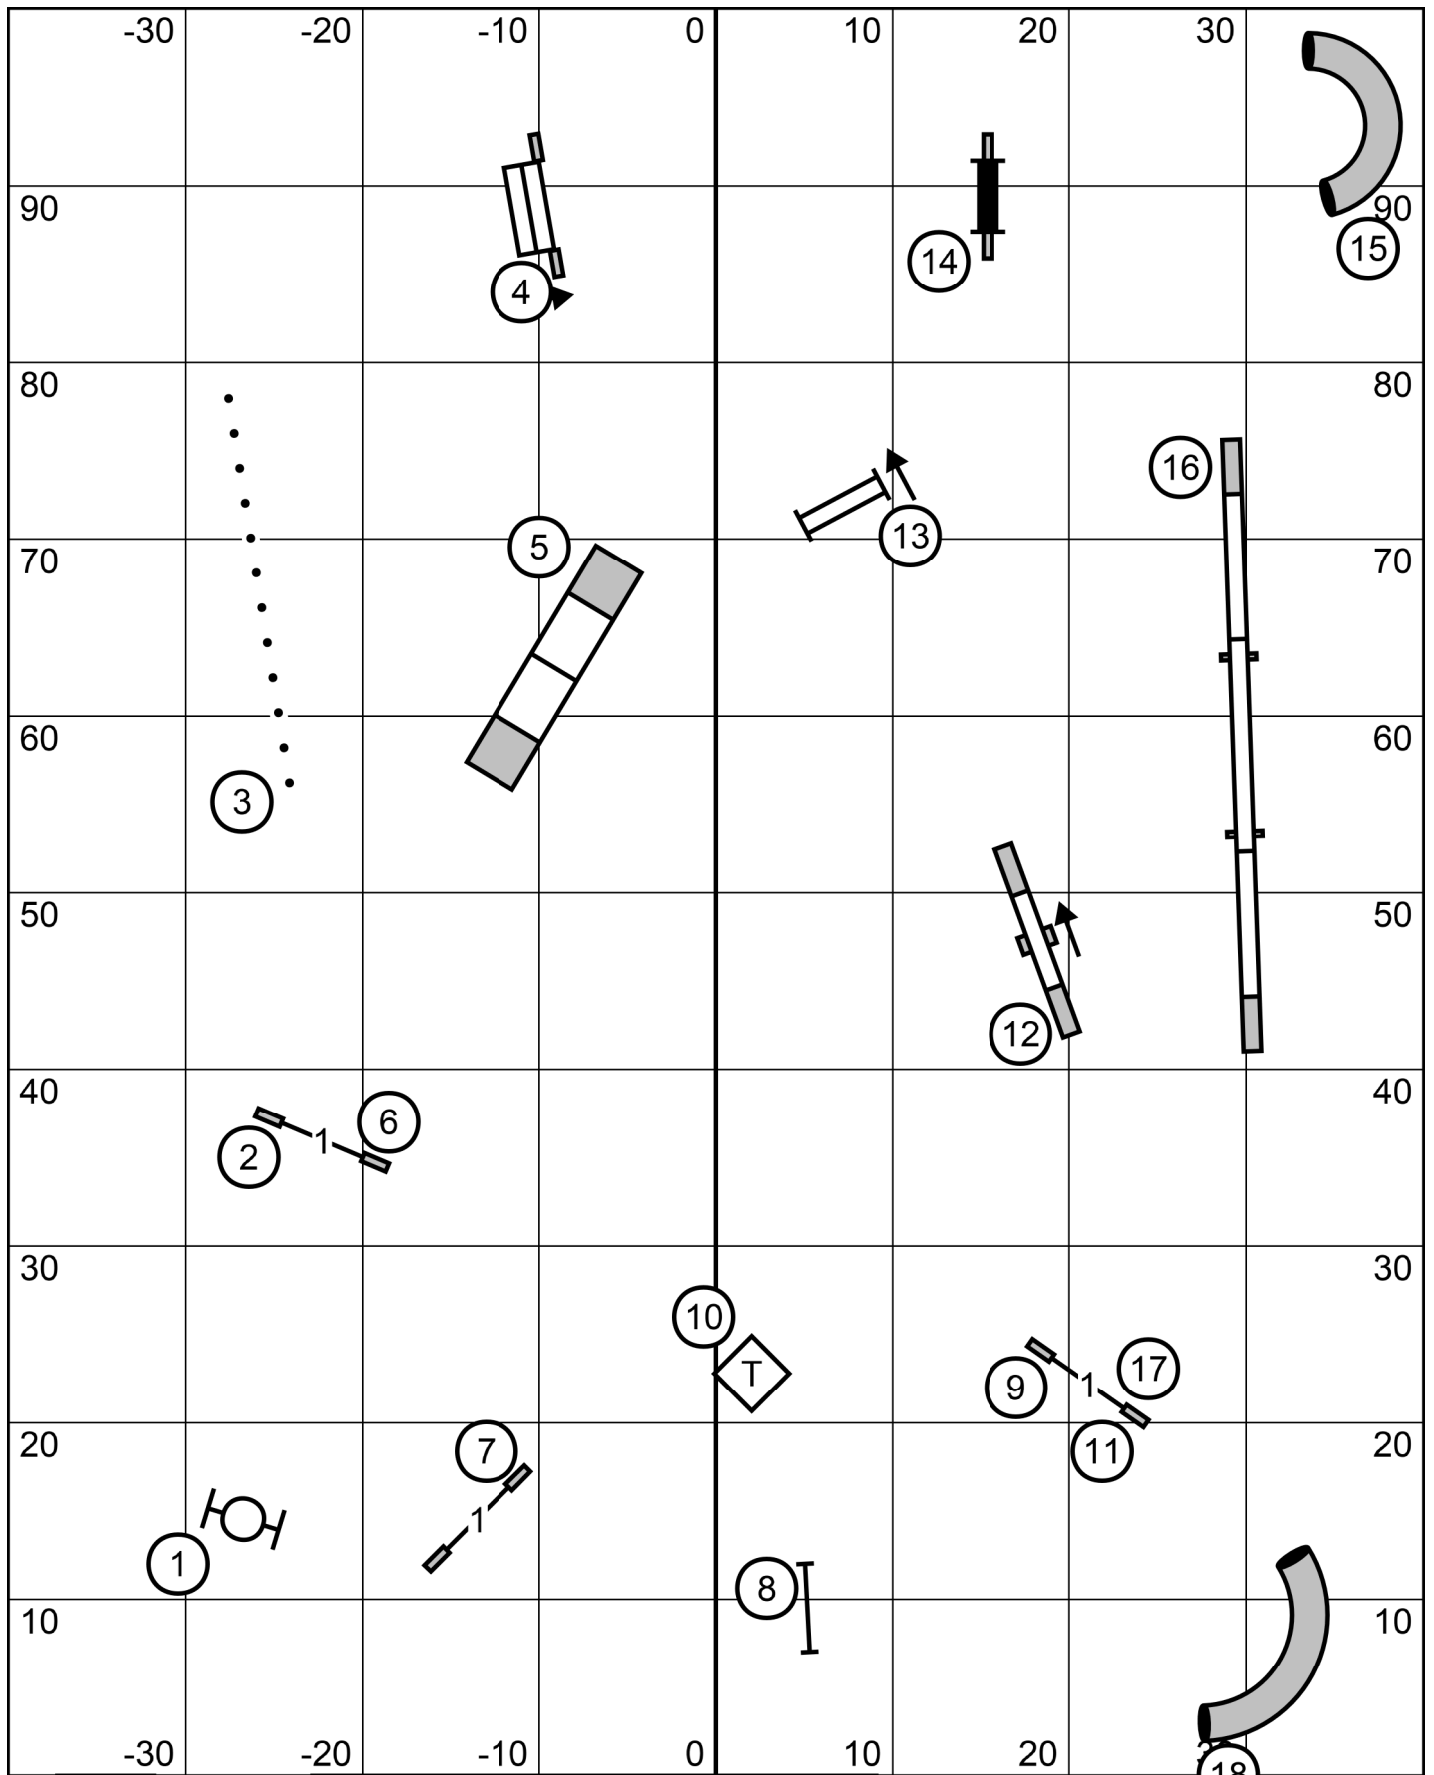

T/S

Mound City Obedience Club
E/Master Standard, Feb 10, 2024
Judge Bonnie McDonald