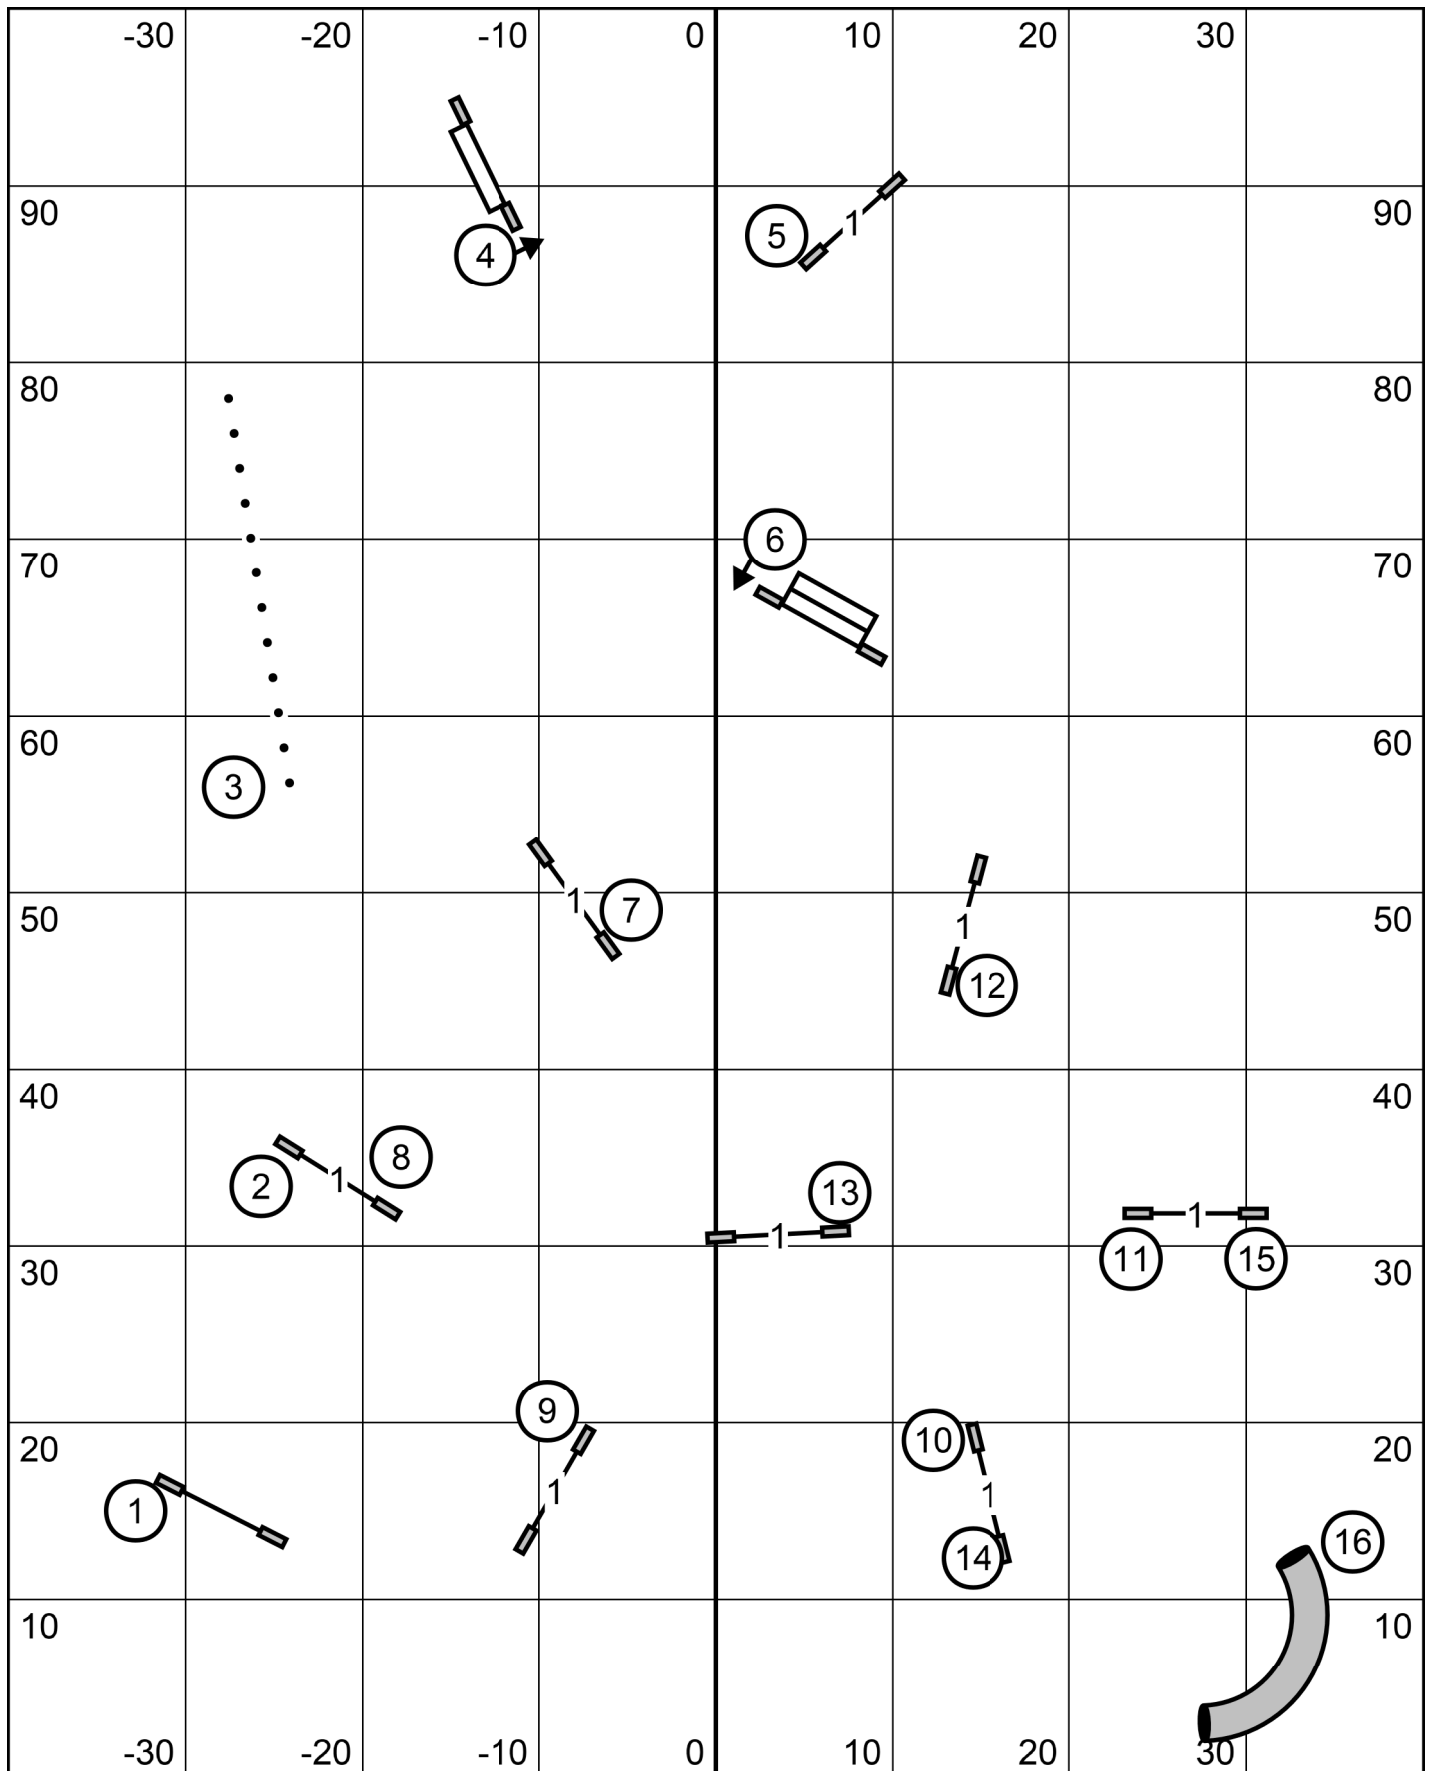

E/M 6-5-4 or 4-5-6 (Serp, all circles) solid line
 Open 6-5 circles or 5-6- squares dotted line
 Novice 6-5 circles or 5-6 squares dashed line

Mound City Obedience Club
 ALL FAST, Feb 10, 2024
 Judge Bonnie McDonald

14

Jumping 1 - Mound City Obedience Club - February 10, 2024

Designed by Courtney Moore

Judge by Bonnie McDonald

Path length (ft): 443.5

www.smarteragility.com

T/S

Mound City Obedience Club
 E/Master JWW, Feb 10, 2024
 Judge Bonnie McDonald