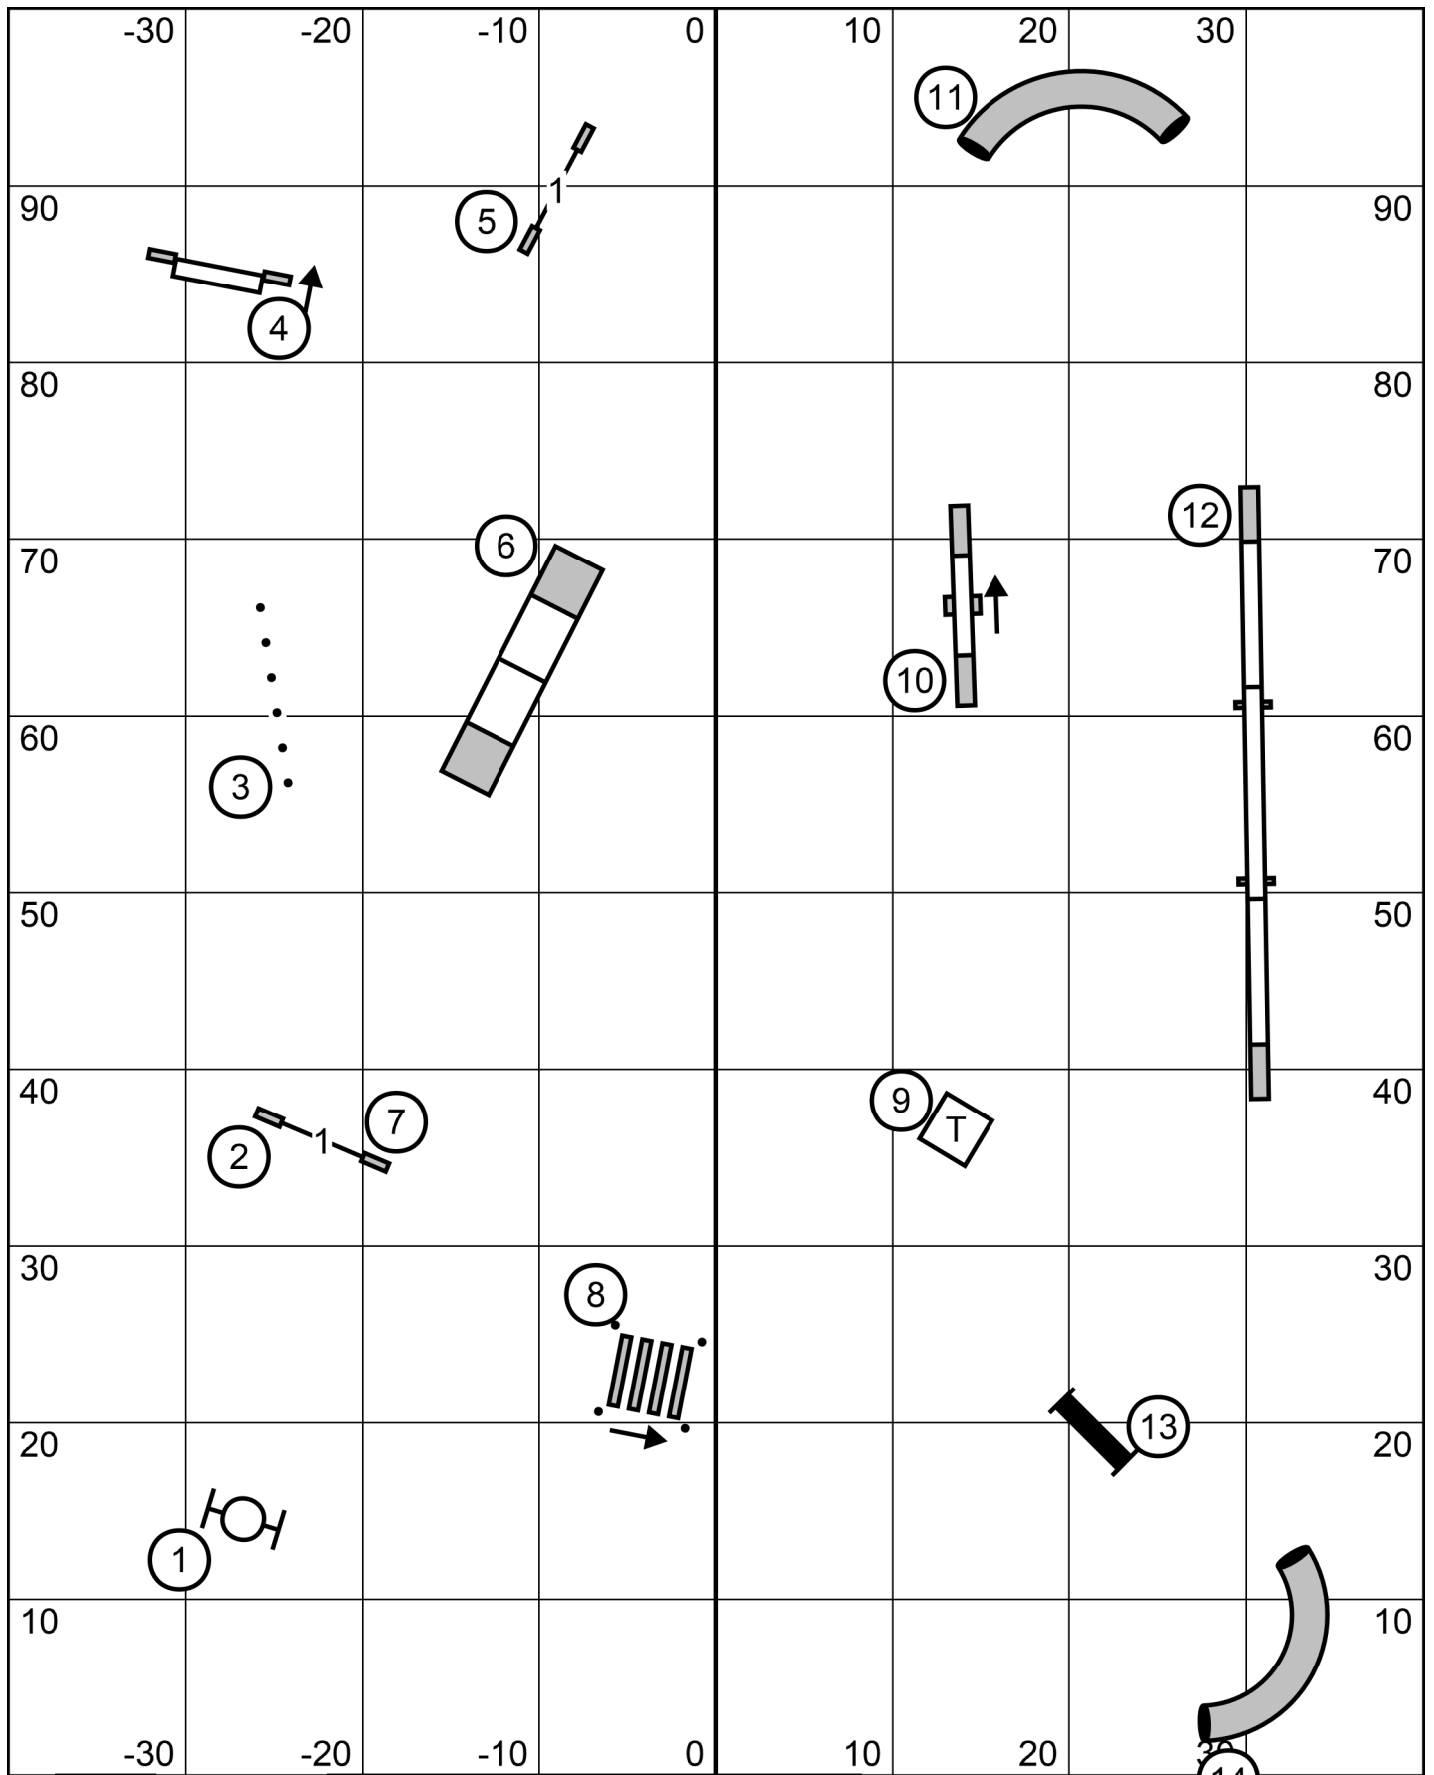

T/S

Mound City Obedience Club
Novice Standard, Feb 10, 2024
Judge Bonnie McDonald

14