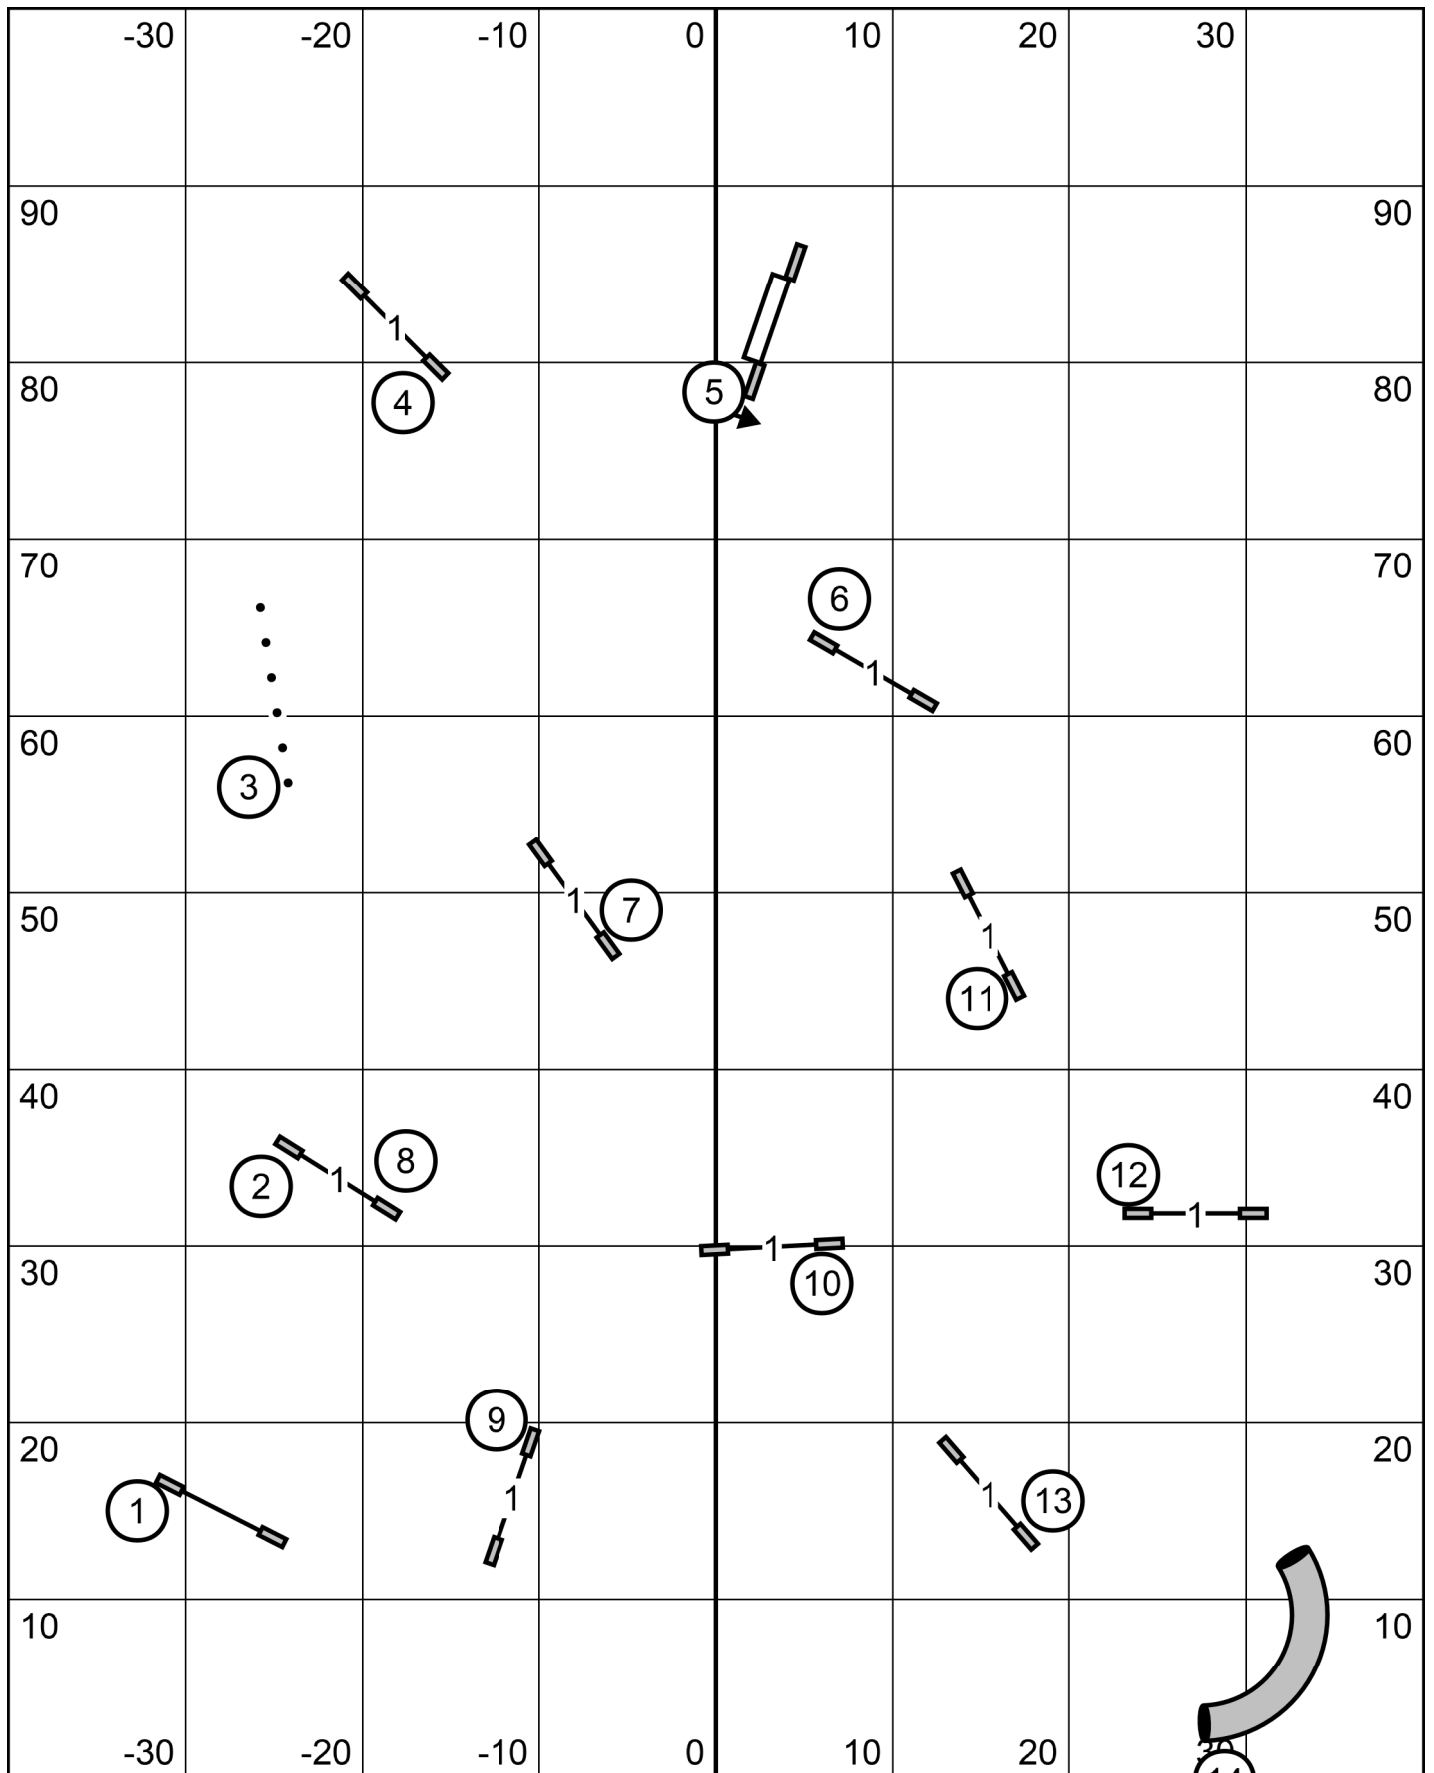

T/S

Mound City Obedience Club
Novice JWW, Feb 10, 2024
Judge Bonnie McDonald

14