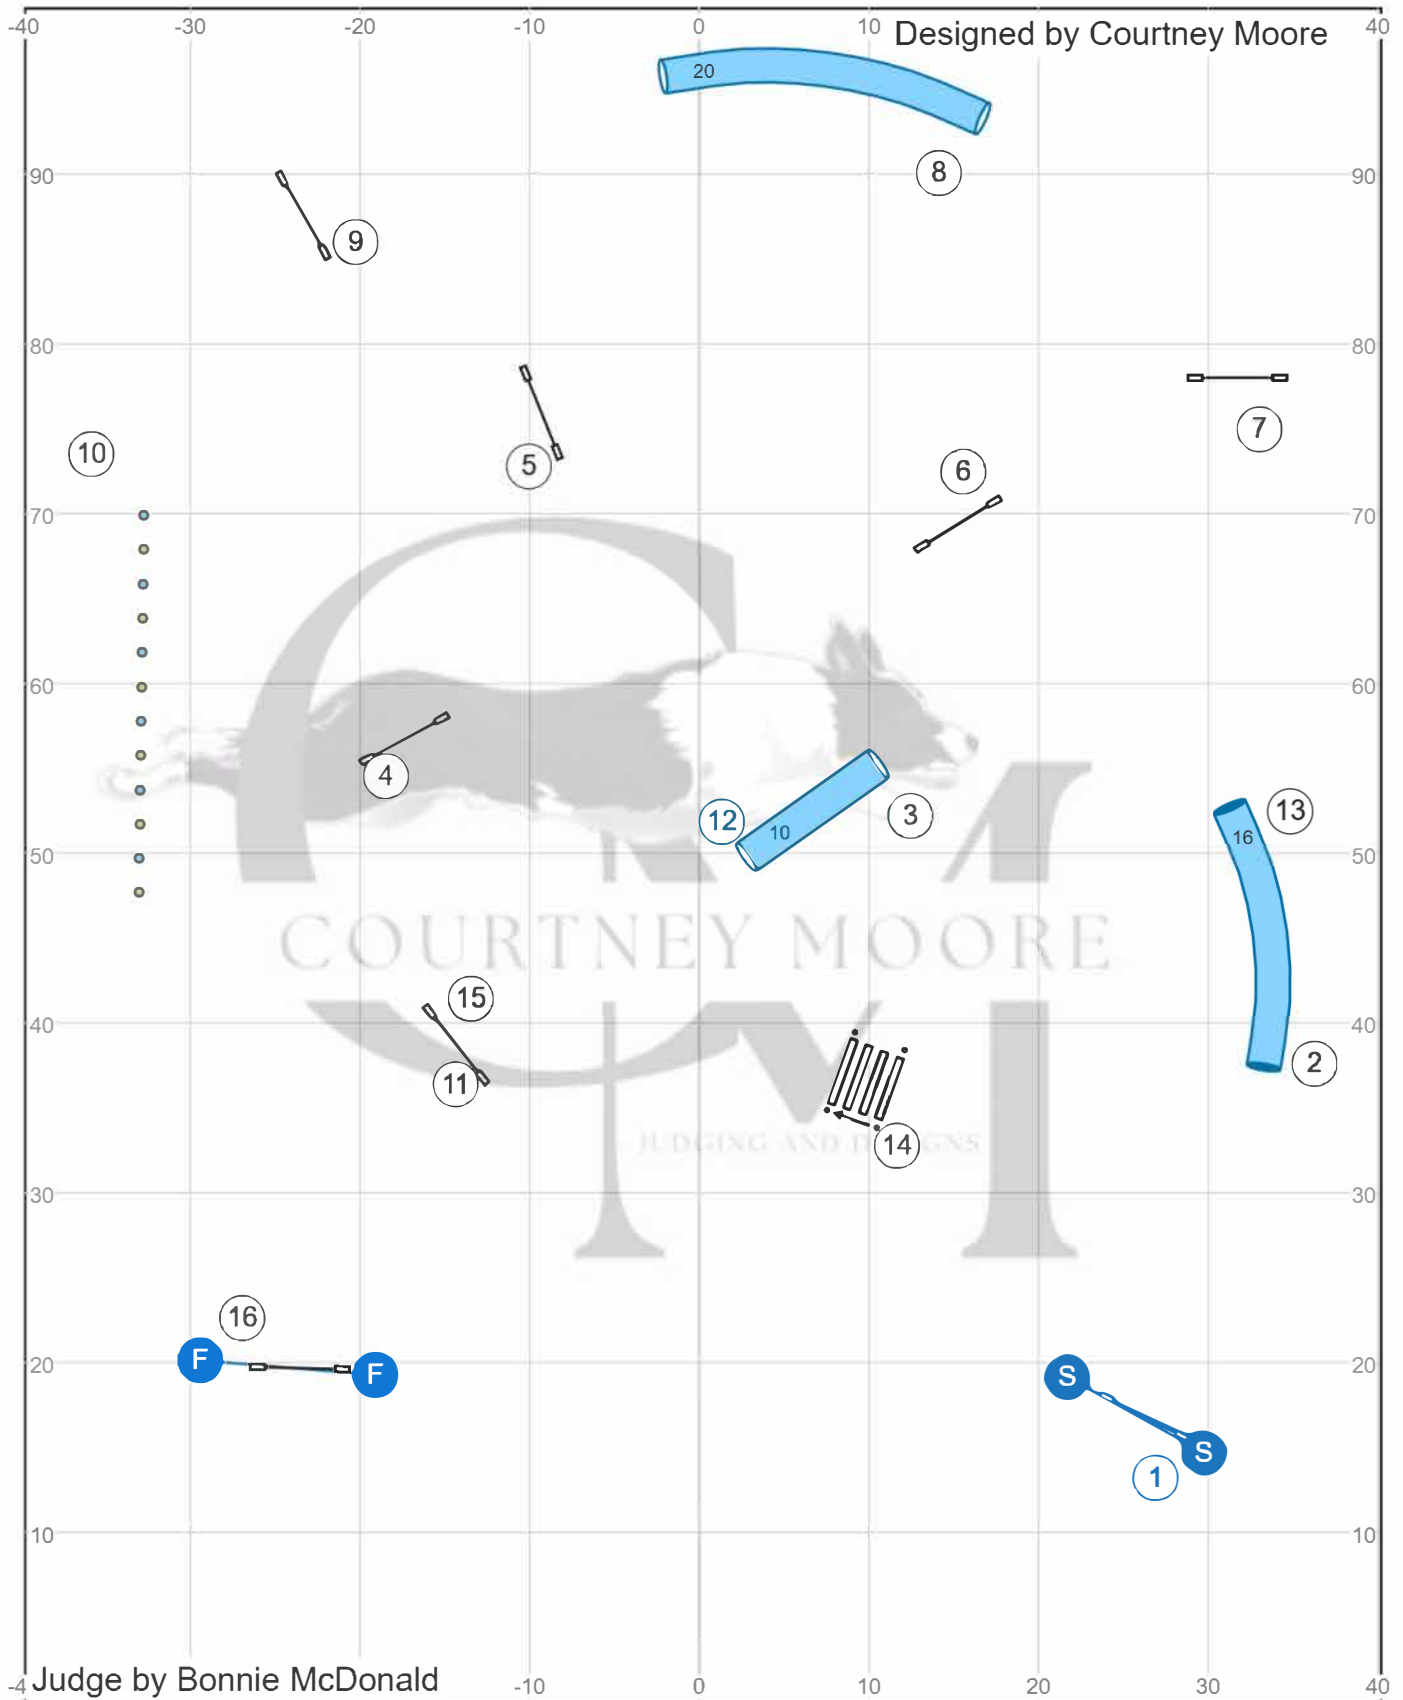

E/M 6-5-4 or 4-5-6 (Serp, all circles) solid line
 Open 6-5 circles or 5-6- squares dotted line
 Novice 6-5 circles or 5-6 squares dashed line

Mound City Obedience Club
 ALL FAST, Feb 10, 2024
 Judge Bonnie McDonald

T/S

T/S

Mound City Obedience Club
 E/Master Standard, Feb 10, 2024
 Judge Bonnie McDonald

T/S

Mound City Obedience Club
 Open Standard, Feb 10, 2024
 Judge Bonnie McDonald

16

T/S

Mound City Obedience Club
 Novice Standard, Feb 10, 2024
 Judge Bonnie McDonald

14

Jumping 1 - Mound City Obedience Club - February 10, 2024

Designed by Courtney Moore

Judge by Bonnie McDonald

Path length (ft): 443.5

www.smarteragility.com

T/S

Mound City Obedience Club
 E/Master JWW, Feb 10, 2024
 Judge Bonnie McDonald

T/S

Mound City Obedience Club
 Open JWW, Feb 10, 2024
 Judge Bonnie McDonald

T/S

Mound City Obedience Club
 Novice JWW, Feb 10, 2024
 Judge Bonnie McDonald

14