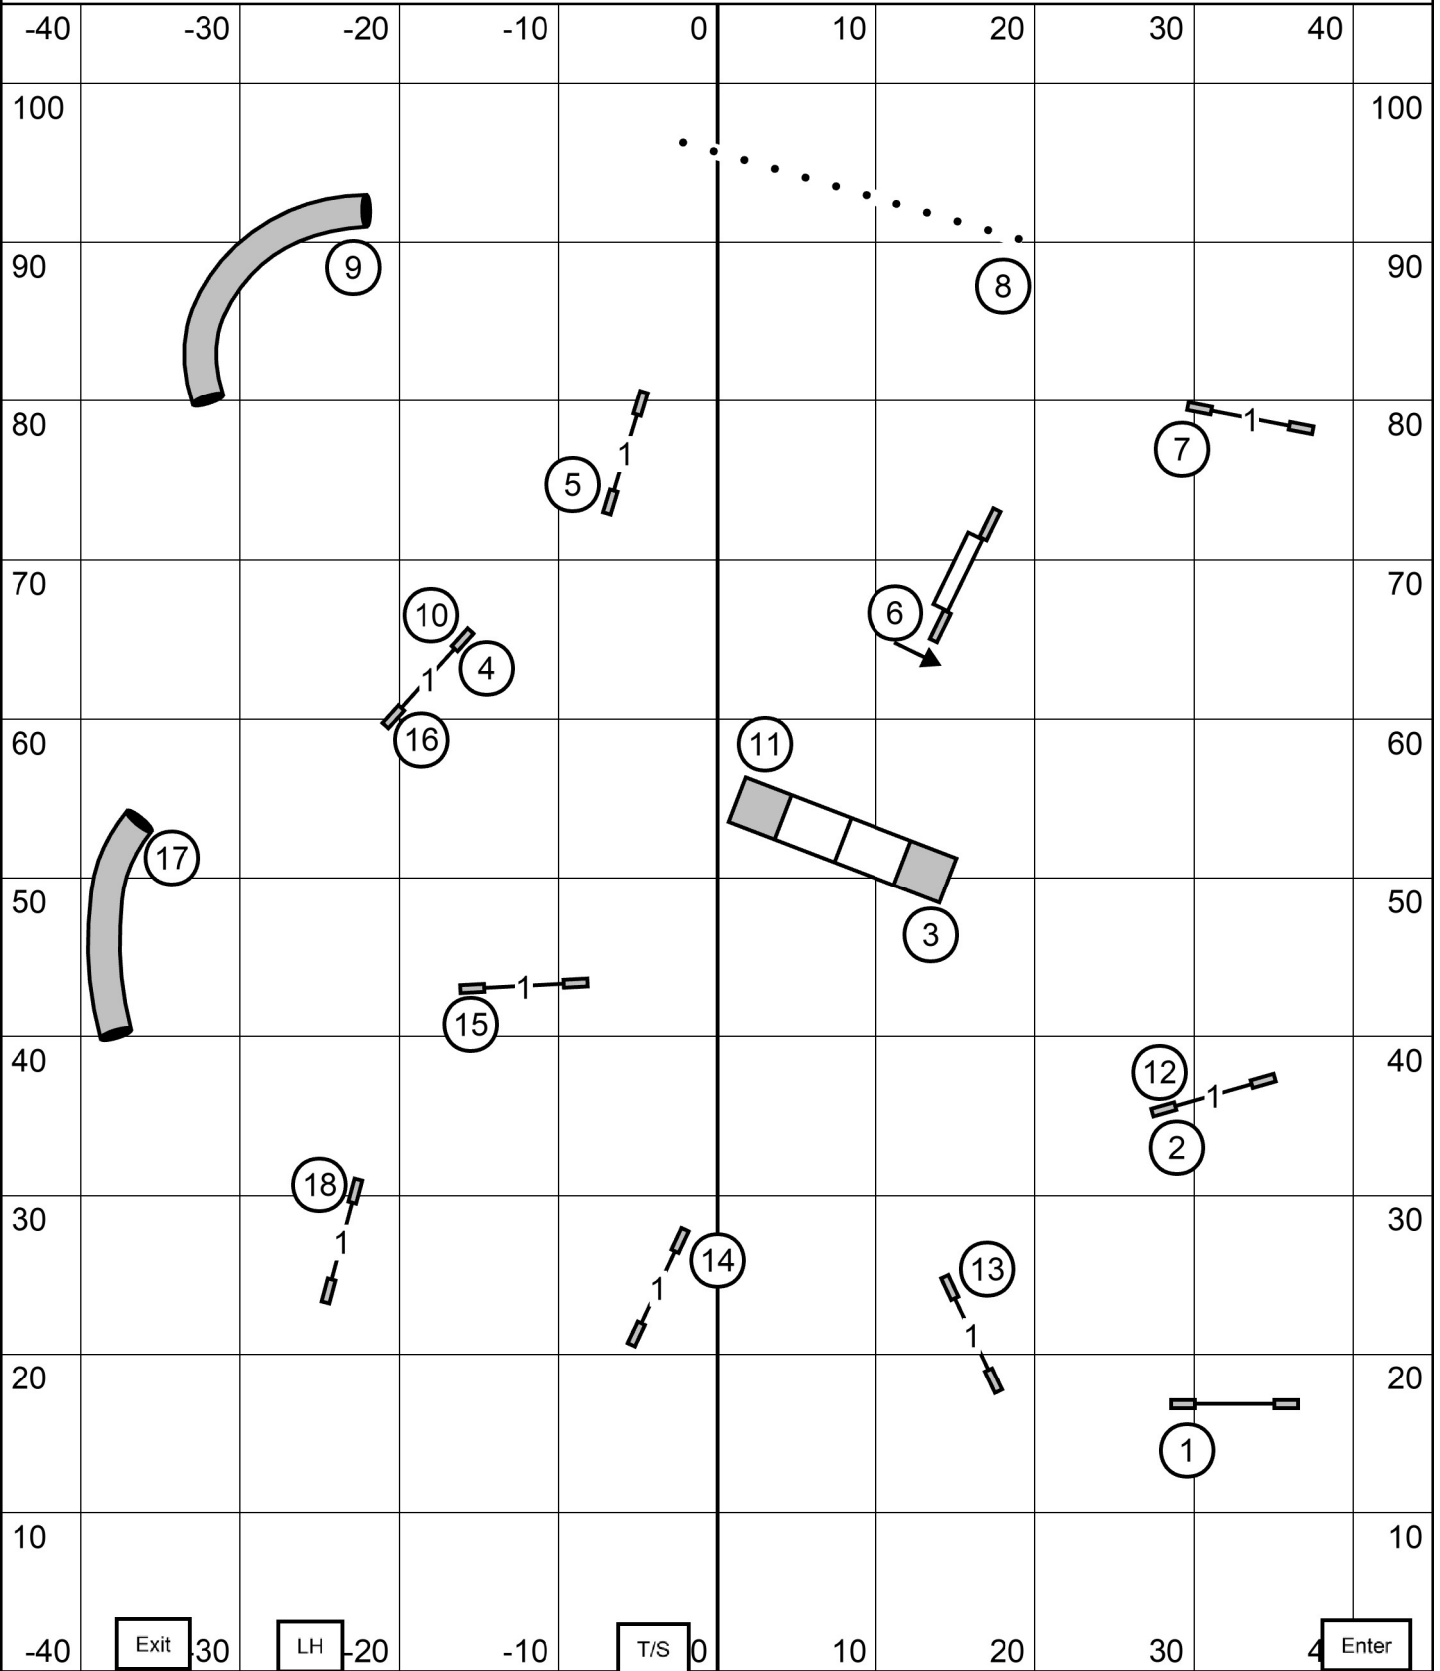

Master/Excellent JWW

Greater St. Louis Agility Club
 Friday, February 2, 2024 * Gray Summit, Mo. (Purina Farms)
 Master/Excellent JWW * Rick Mullen

OPEN STANDARD

Greater St. Louis Agility Club
 Friday, February 2, 2024 * Purina Farms * Gray Summit, MO
 Open Standard * Mary Mullen

NOVICE STANDARD

Greater St. Louis Agility Club
 Friday, February 2, 2024 * Purina Farms * Gray Summit, MO
 Novice Standard * Mary Mullen

Time 2 Beat

Greater St. Louis Agility Club

Friday, February 2, 2024 * Gray Summit, Mo. (Purina Farms)