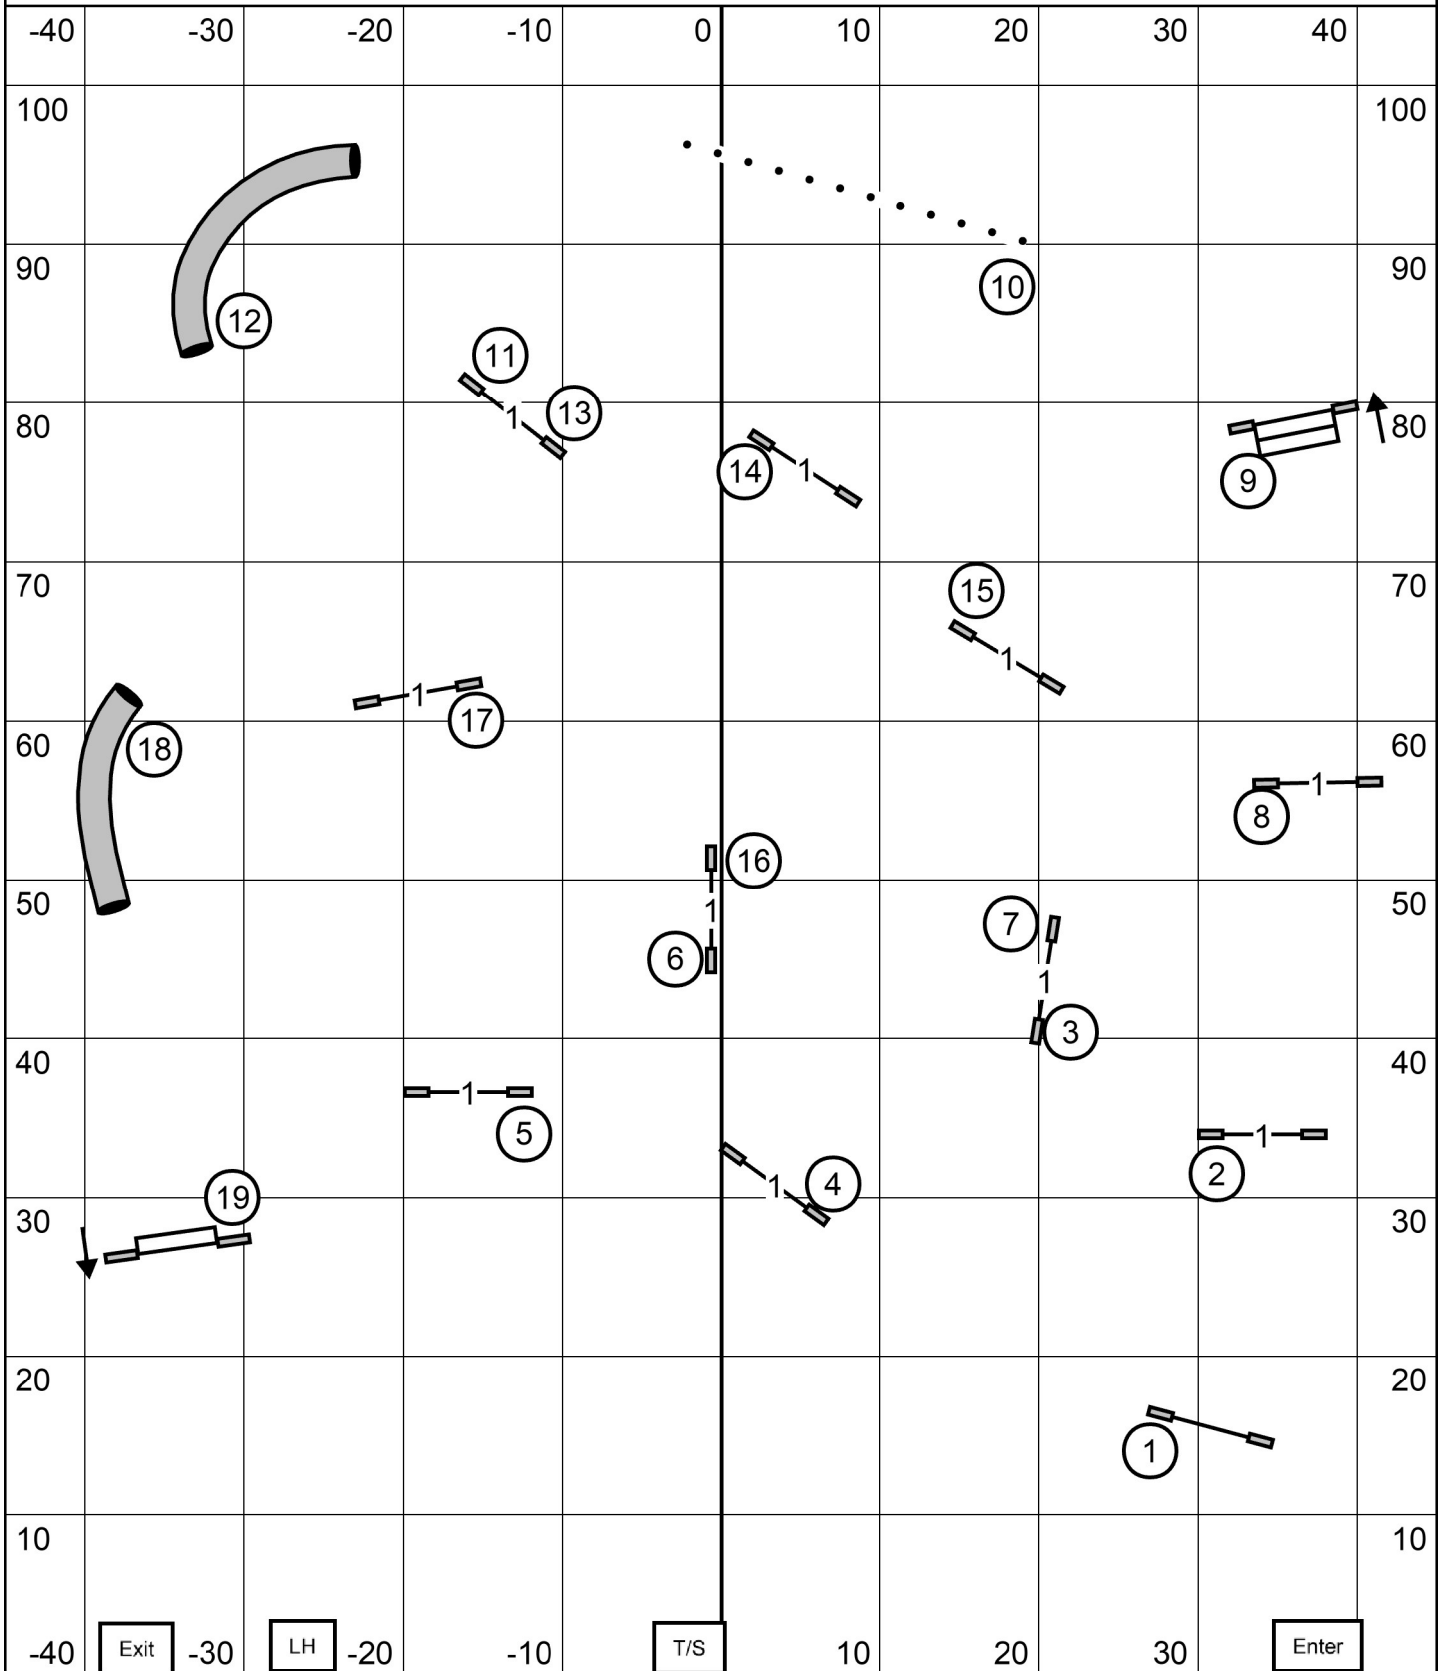

Master/Excellent JWW

Greater St. Louis Agility Club
 Friday, February 2, 2024 * Gray Summit, Mo. (Purina Farms)
 Master/Excellent JWW * Rick Mullen

OPEN STANDARD

Greater St. Louis Agility Club
 Friday, February 2, 2024 * Purina Farms * Gray Summit, MO
 Open Standard * Mary Mullen

NOVICE STANDARD

Greater St. Louis Agility Club
 Friday, February 2, 2024 * Purina Farms * Gray Summit, MO
 Novice Standard * Mary Mullen

Time 2 Beat

Greater St. Louis Agility Club

Friday, February 2, 2024 * Gray Summit, Mo. (Purina Farms)