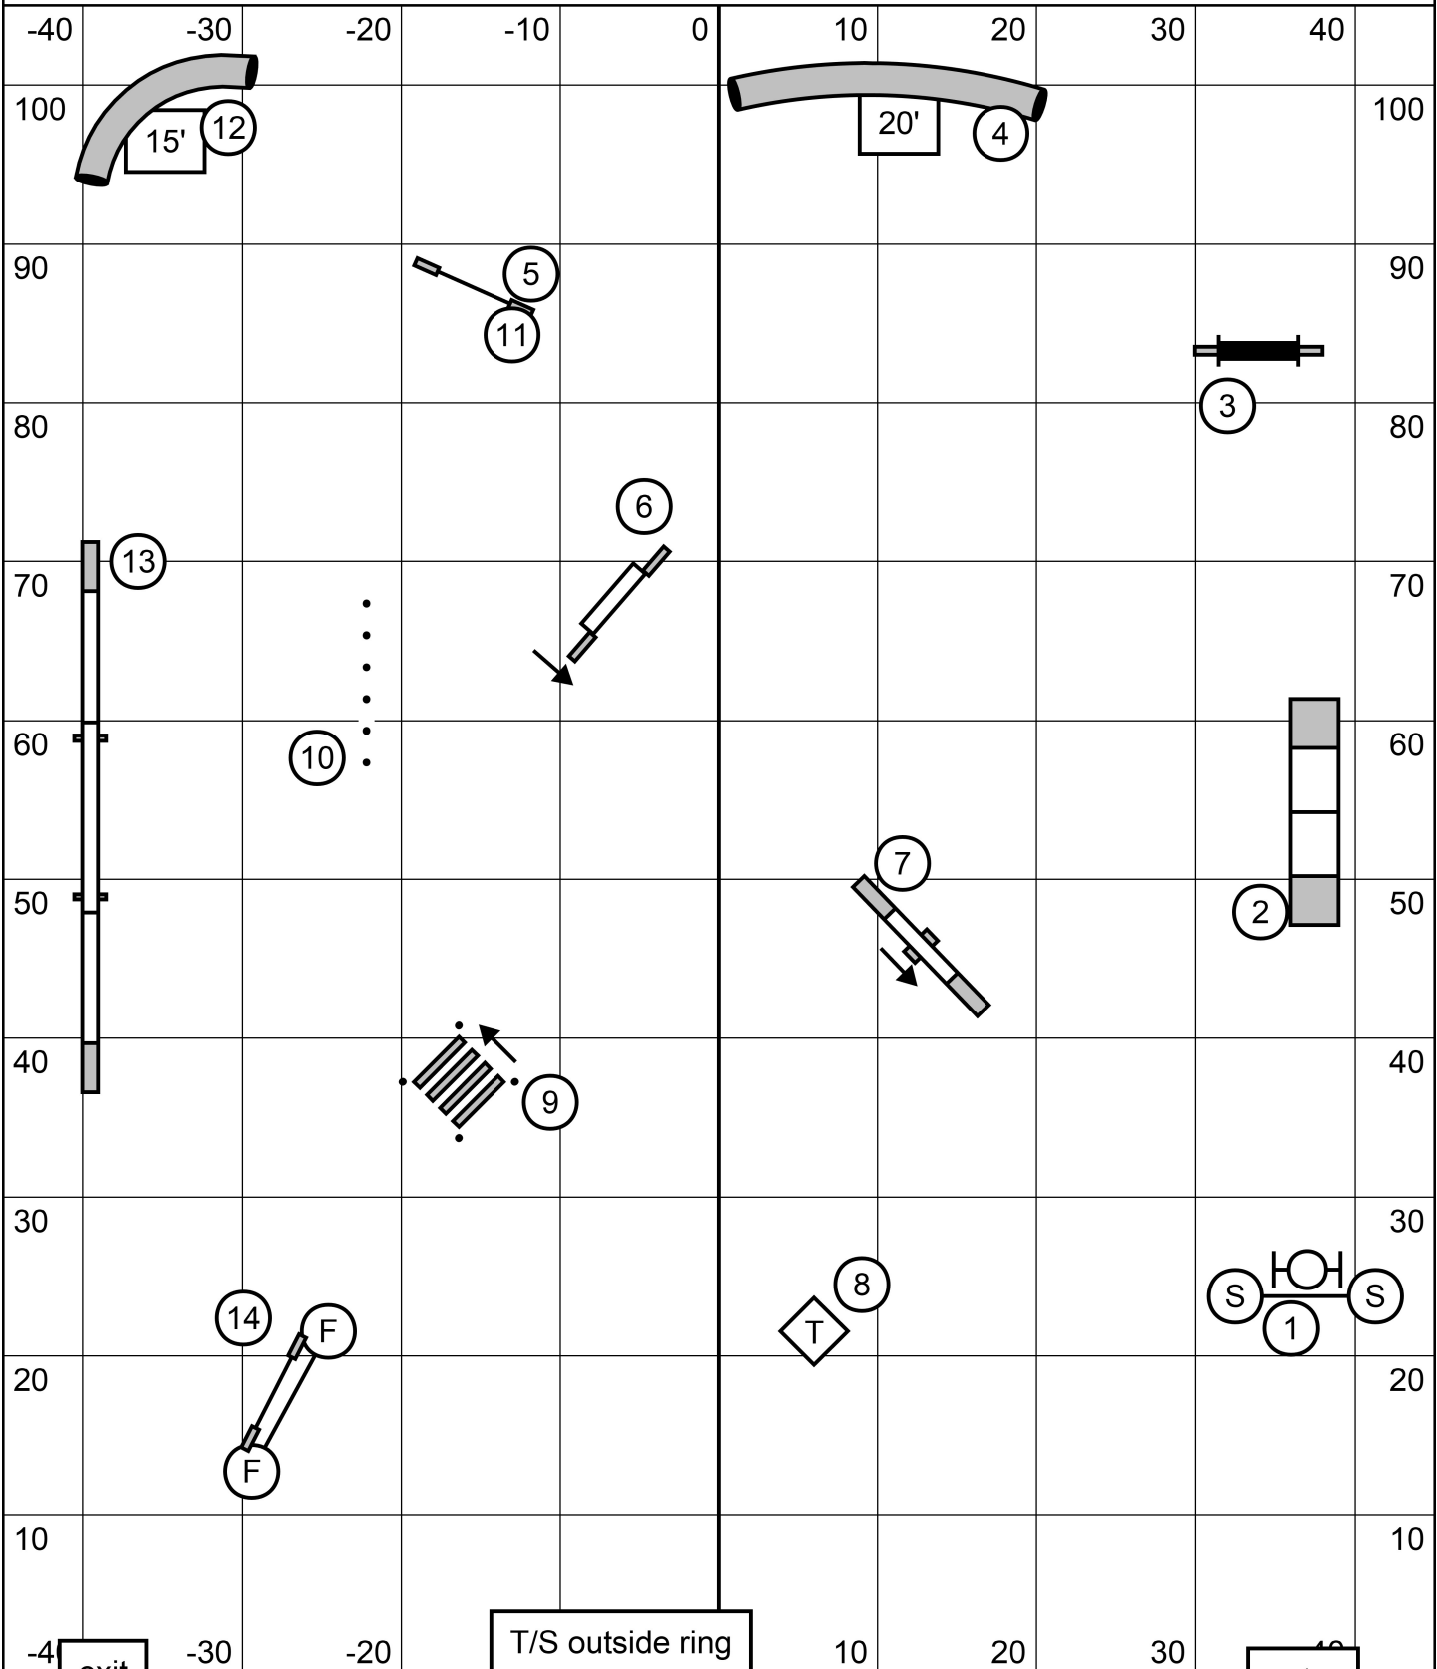

Master/Excellent JWW

Greater St. Louis Agility Club
 Friday, February 2, 2024 * Gray Summit, Mo. (Purina Farms)
 Master/Excellent JWW * Rick Mullen

OPEN STANDARD

Greater St. Louis Agility Club
 Friday, February 2, 2024 * Purina Farms * Gray Summit, MO
 Open Standard * Mary Mullen

NOVICE STANDARD

Greater St. Louis Agility Club
 Friday, February 2, 2024 * Purina Farms * Gray Summit, MO
 Novice Standard * Mary Mullen

Time 2 Beat

Greater St. Louis Agility Club

Friday, February 2, 2024 * Gray Summit, Mo. (Purina Farms)