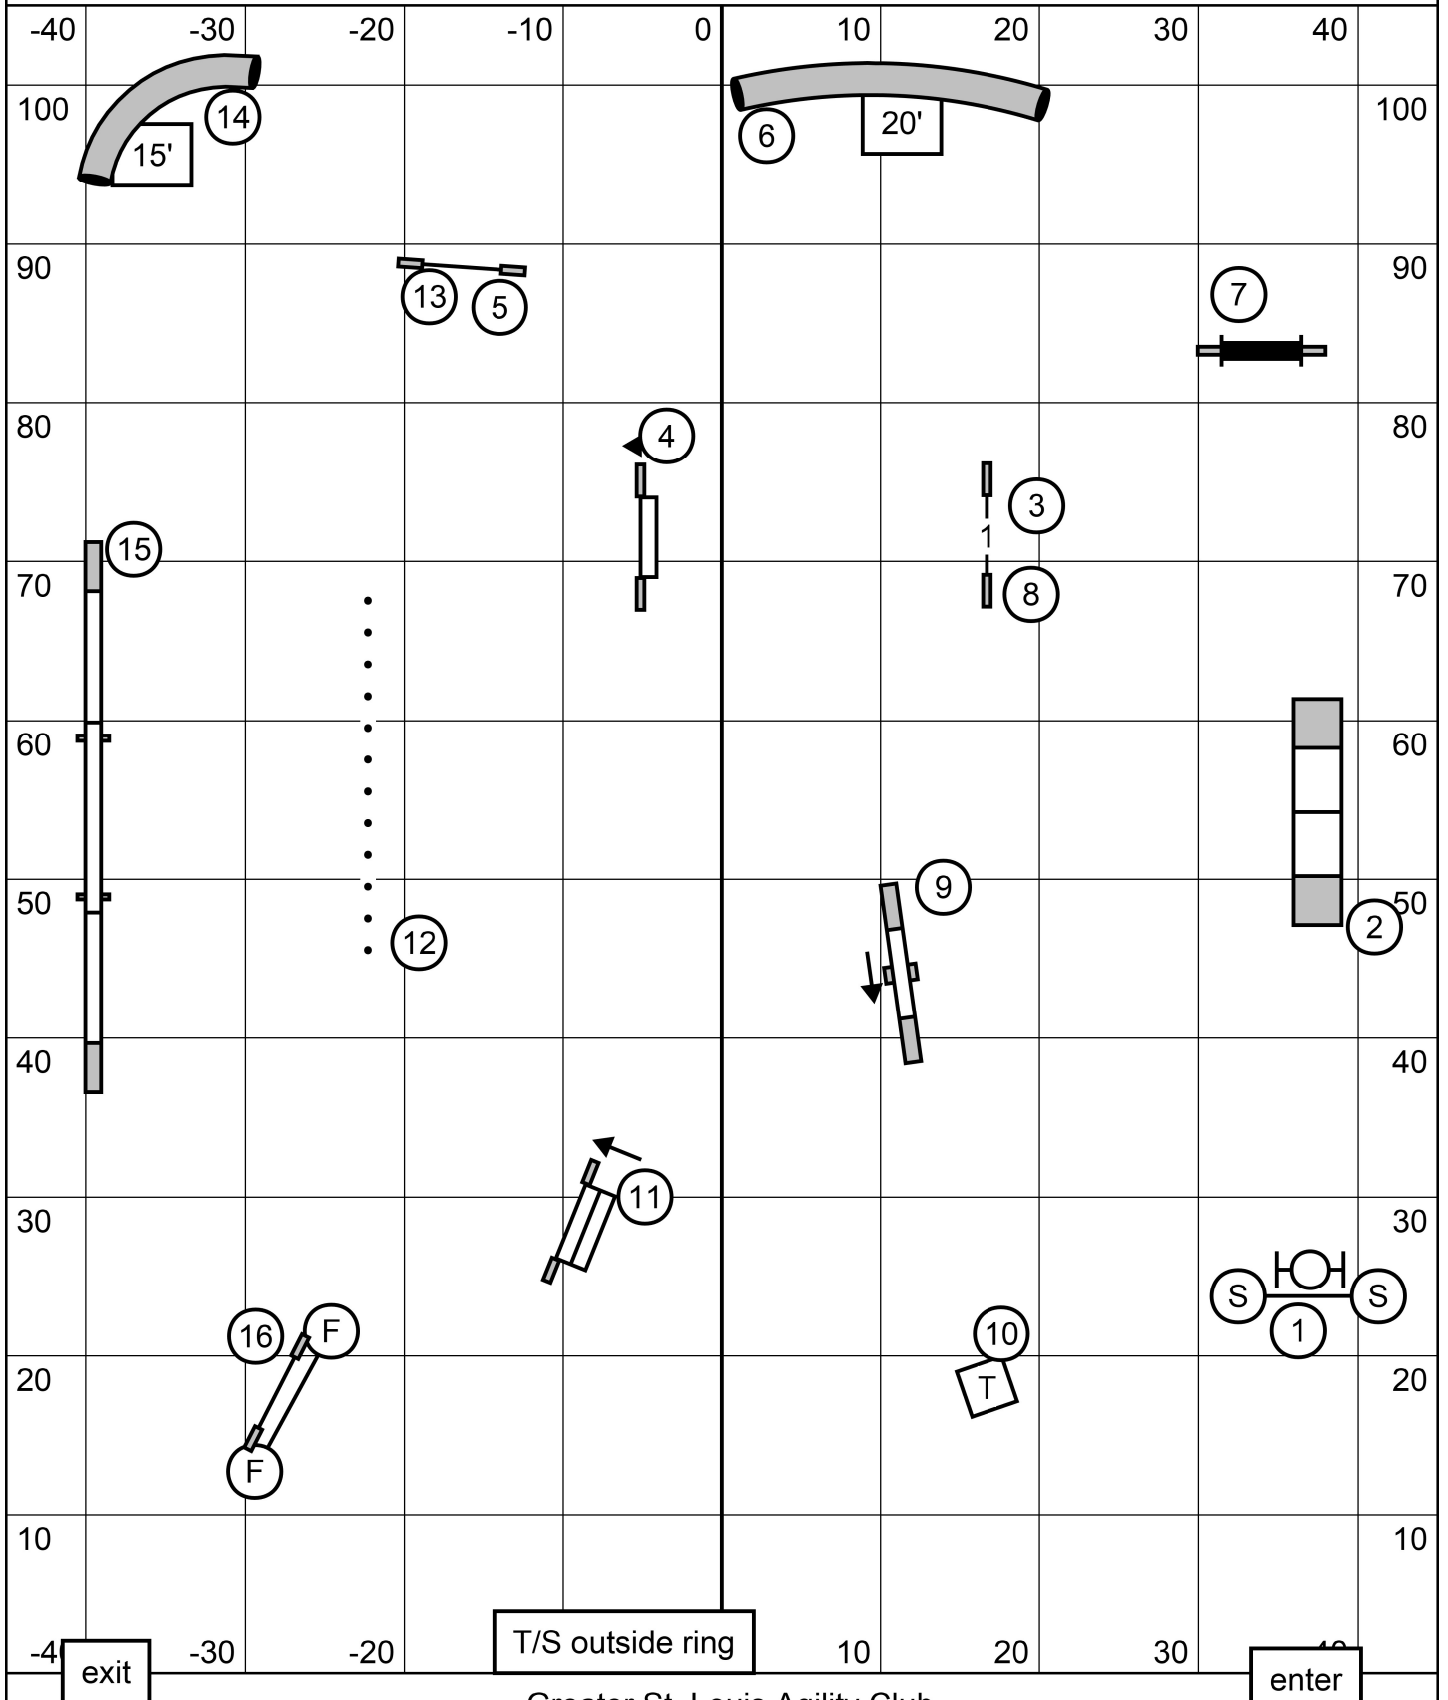

Master/Excellent JWW

Greater St. Louis Agility Club
 Friday, February 2, 2024 * Gray Summit, Mo. (Purina Farms)
 Master/Excellent JWW * Rick Mullen

OPEN STANDARD

Greater St. Louis Agility Club
 Friday, February 2, 2024 * Purina Farms * Gray Summit, MO
 Open Standard * Mary Mullen

NOVICE STANDARD

Greater St. Louis Agility Club
 Friday, February 2, 2024 * Purina Farms * Gray Summit, MO
 Novice Standard * Mary Mullen

Time 2 Beat

Greater St. Louis Agility Club

Friday, February 2, 2024 * Gray Summit, Mo. (Purina Farms)