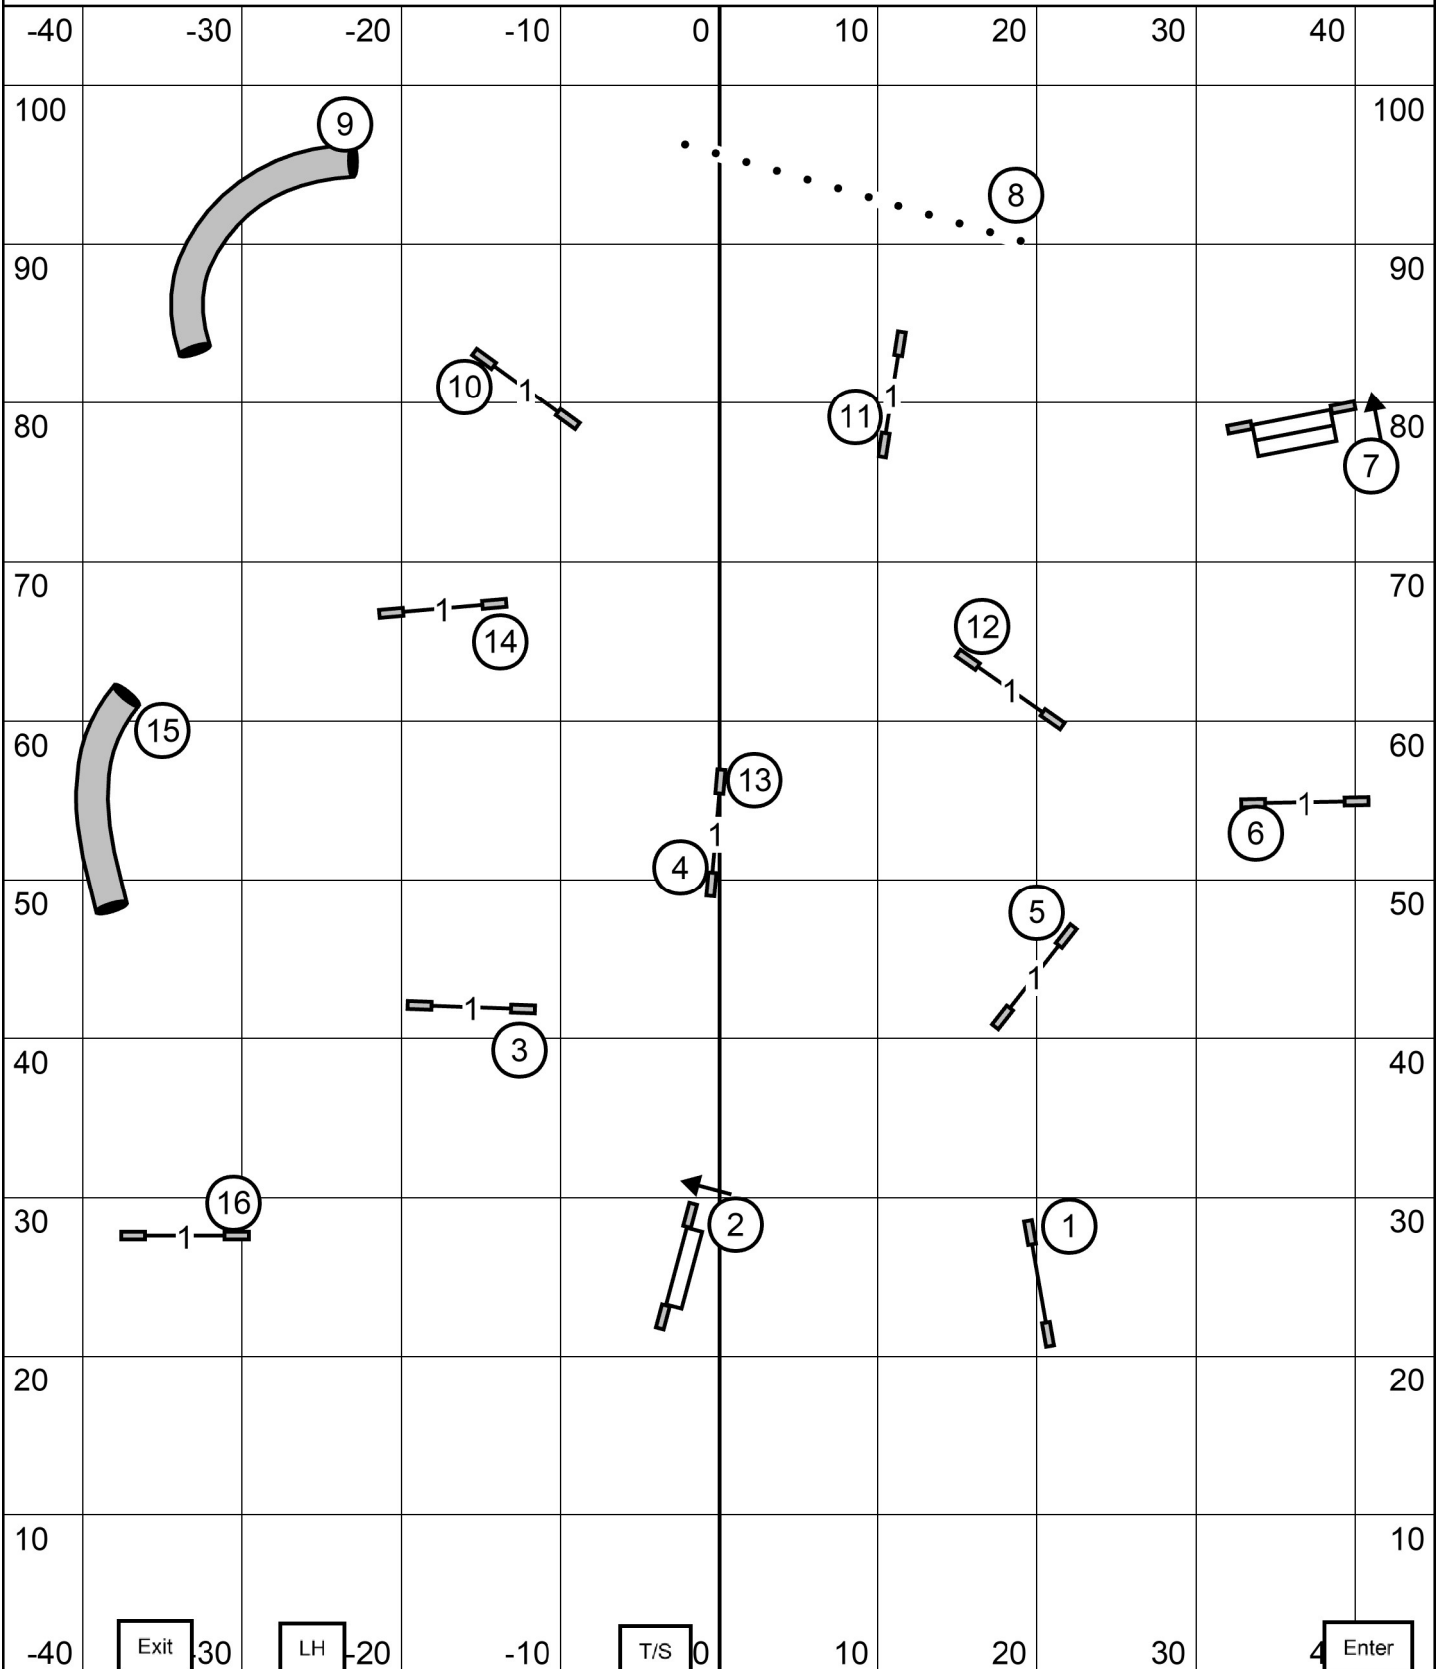

Open JWW

Greater St. Louis Agility Club

Friday, February 2, 2024 * Gray Summit, Mo. (Purina Farms)

Open JWW * Rick Mullen