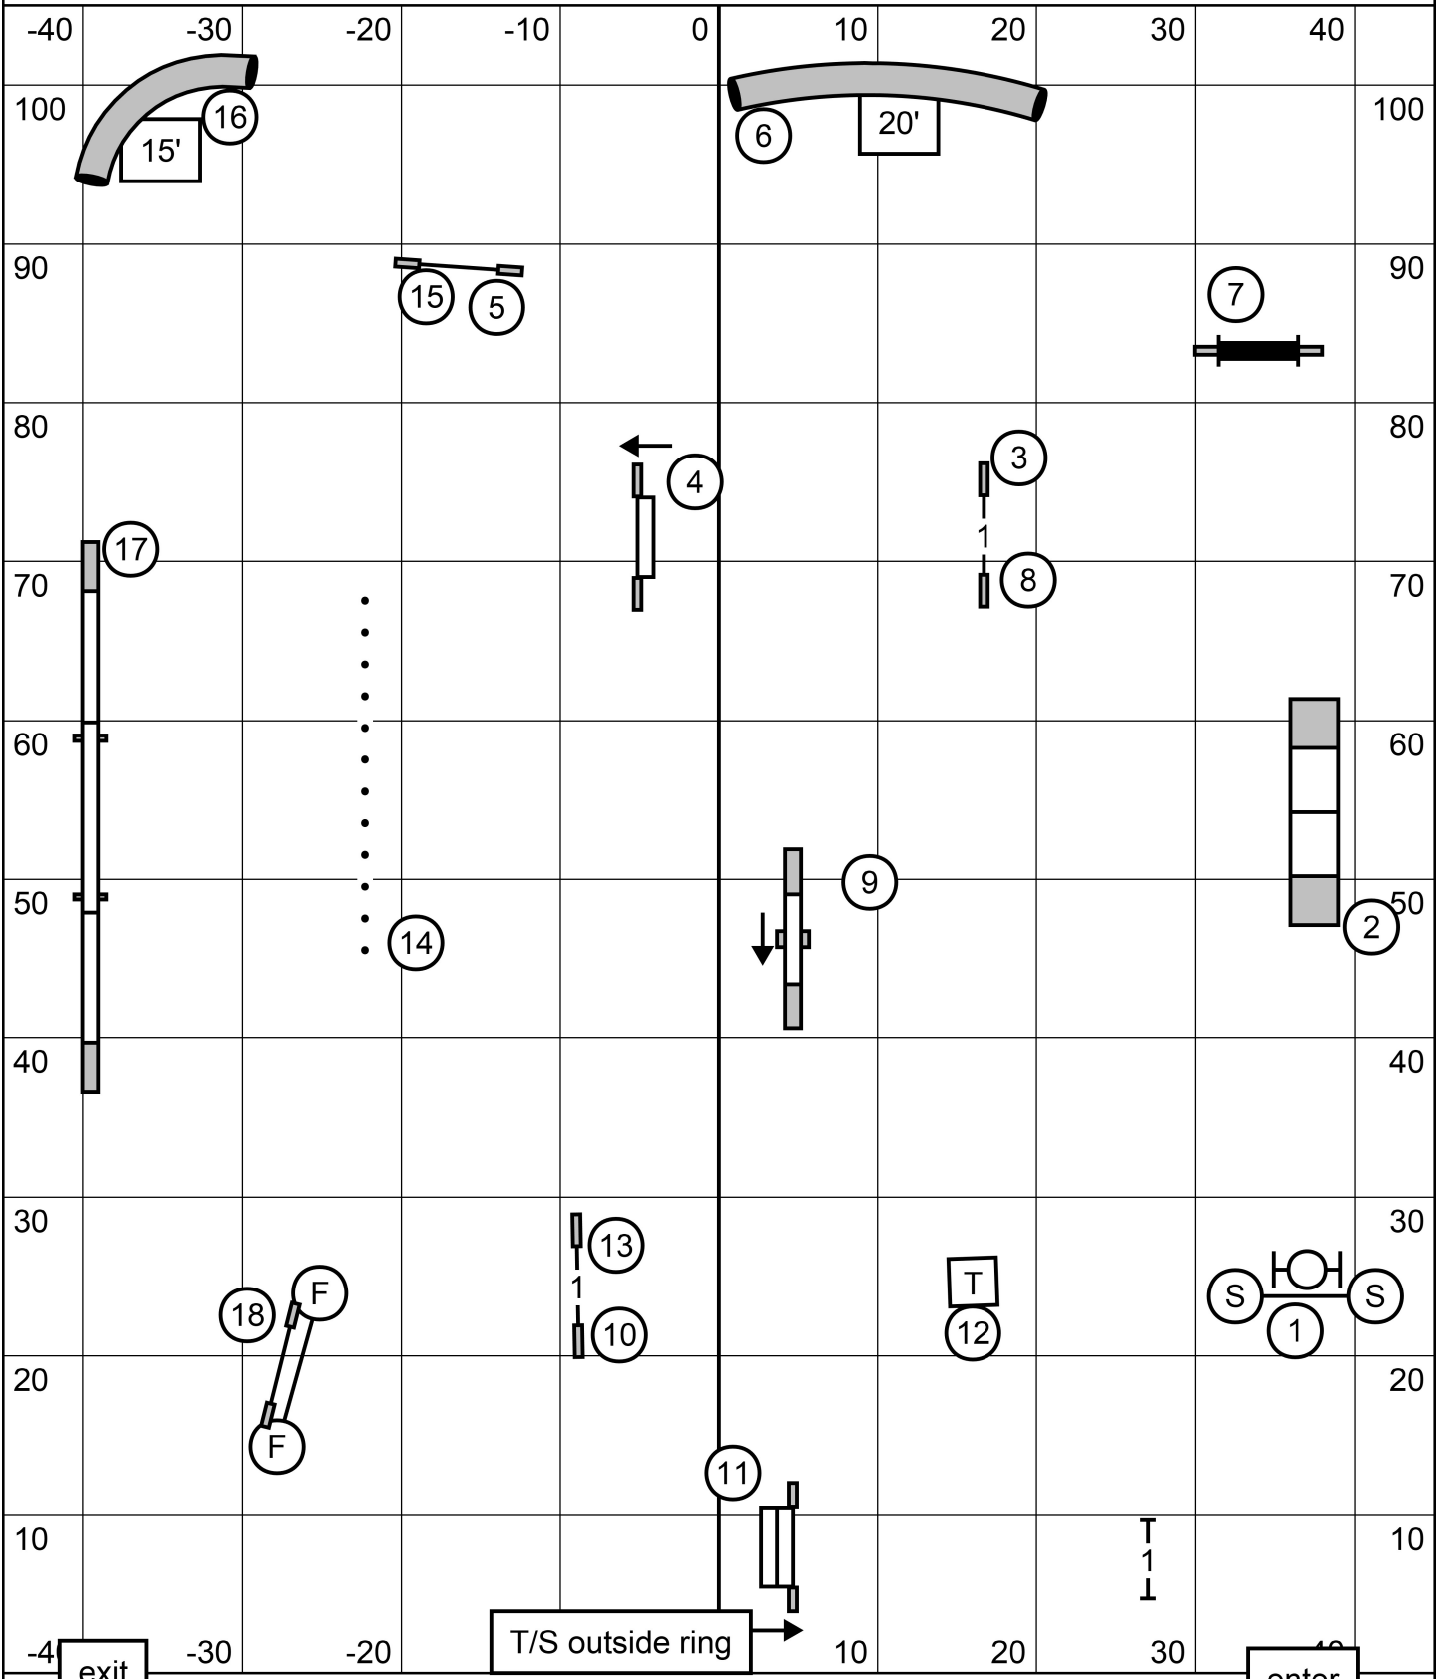

EXCELLENT/MASTER STANDARD

Greater St. Louis Agility Club
Friday, February 2, 2024 * Purina Farms * Gray Summit, MO
Excellent/Master Standard * Mary Mullen