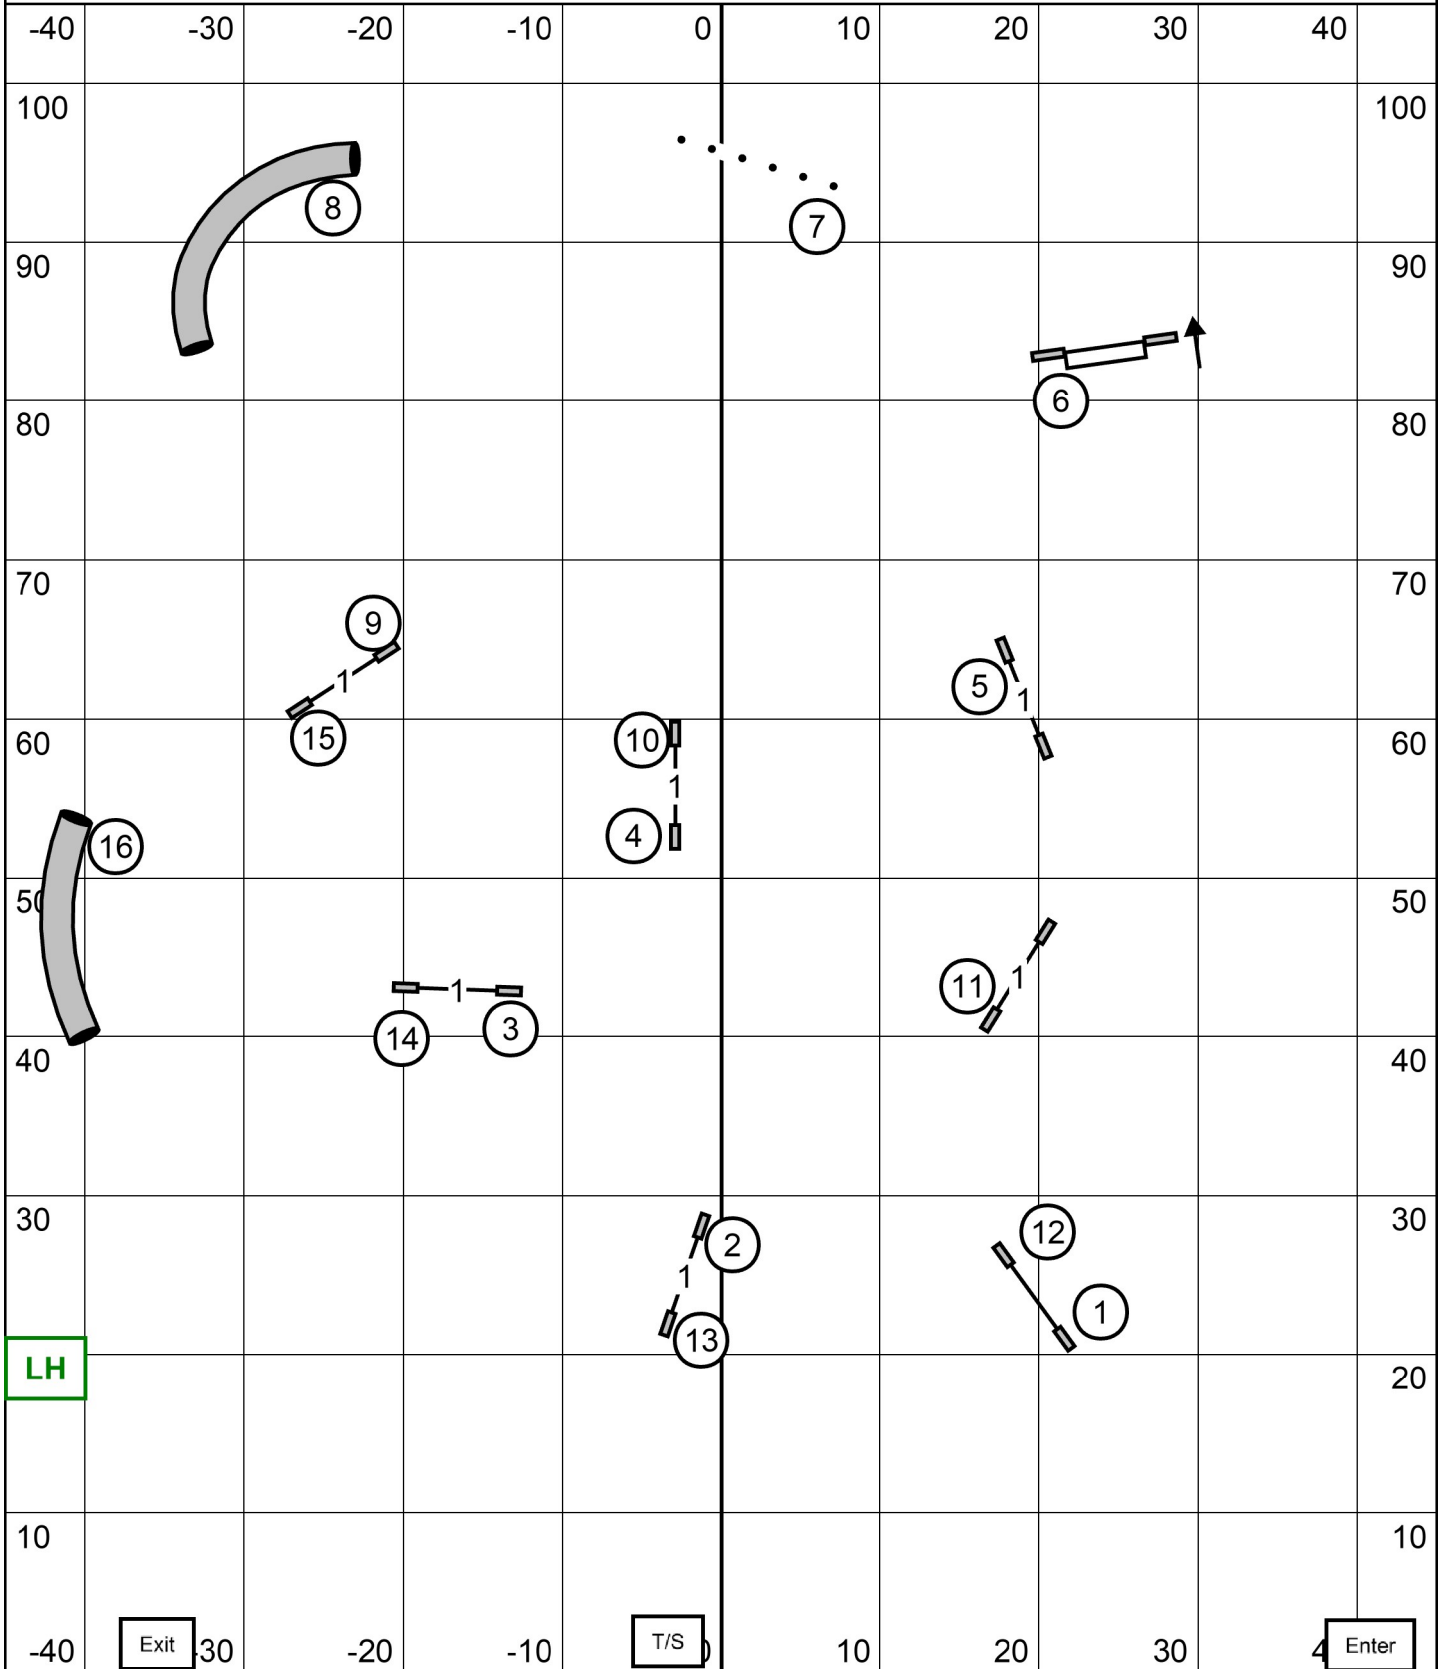

Friday, February 2, 2024 * Gray Summit, Mo. (Purina Farms)

Open JWW * Rick Mullen

Novice JWW

Greater St. Louis Agility Club

Friday, February 2, 2024 * Gray Summit, Mo. (Purina Farms)

Novice JWW * Rick Mullen