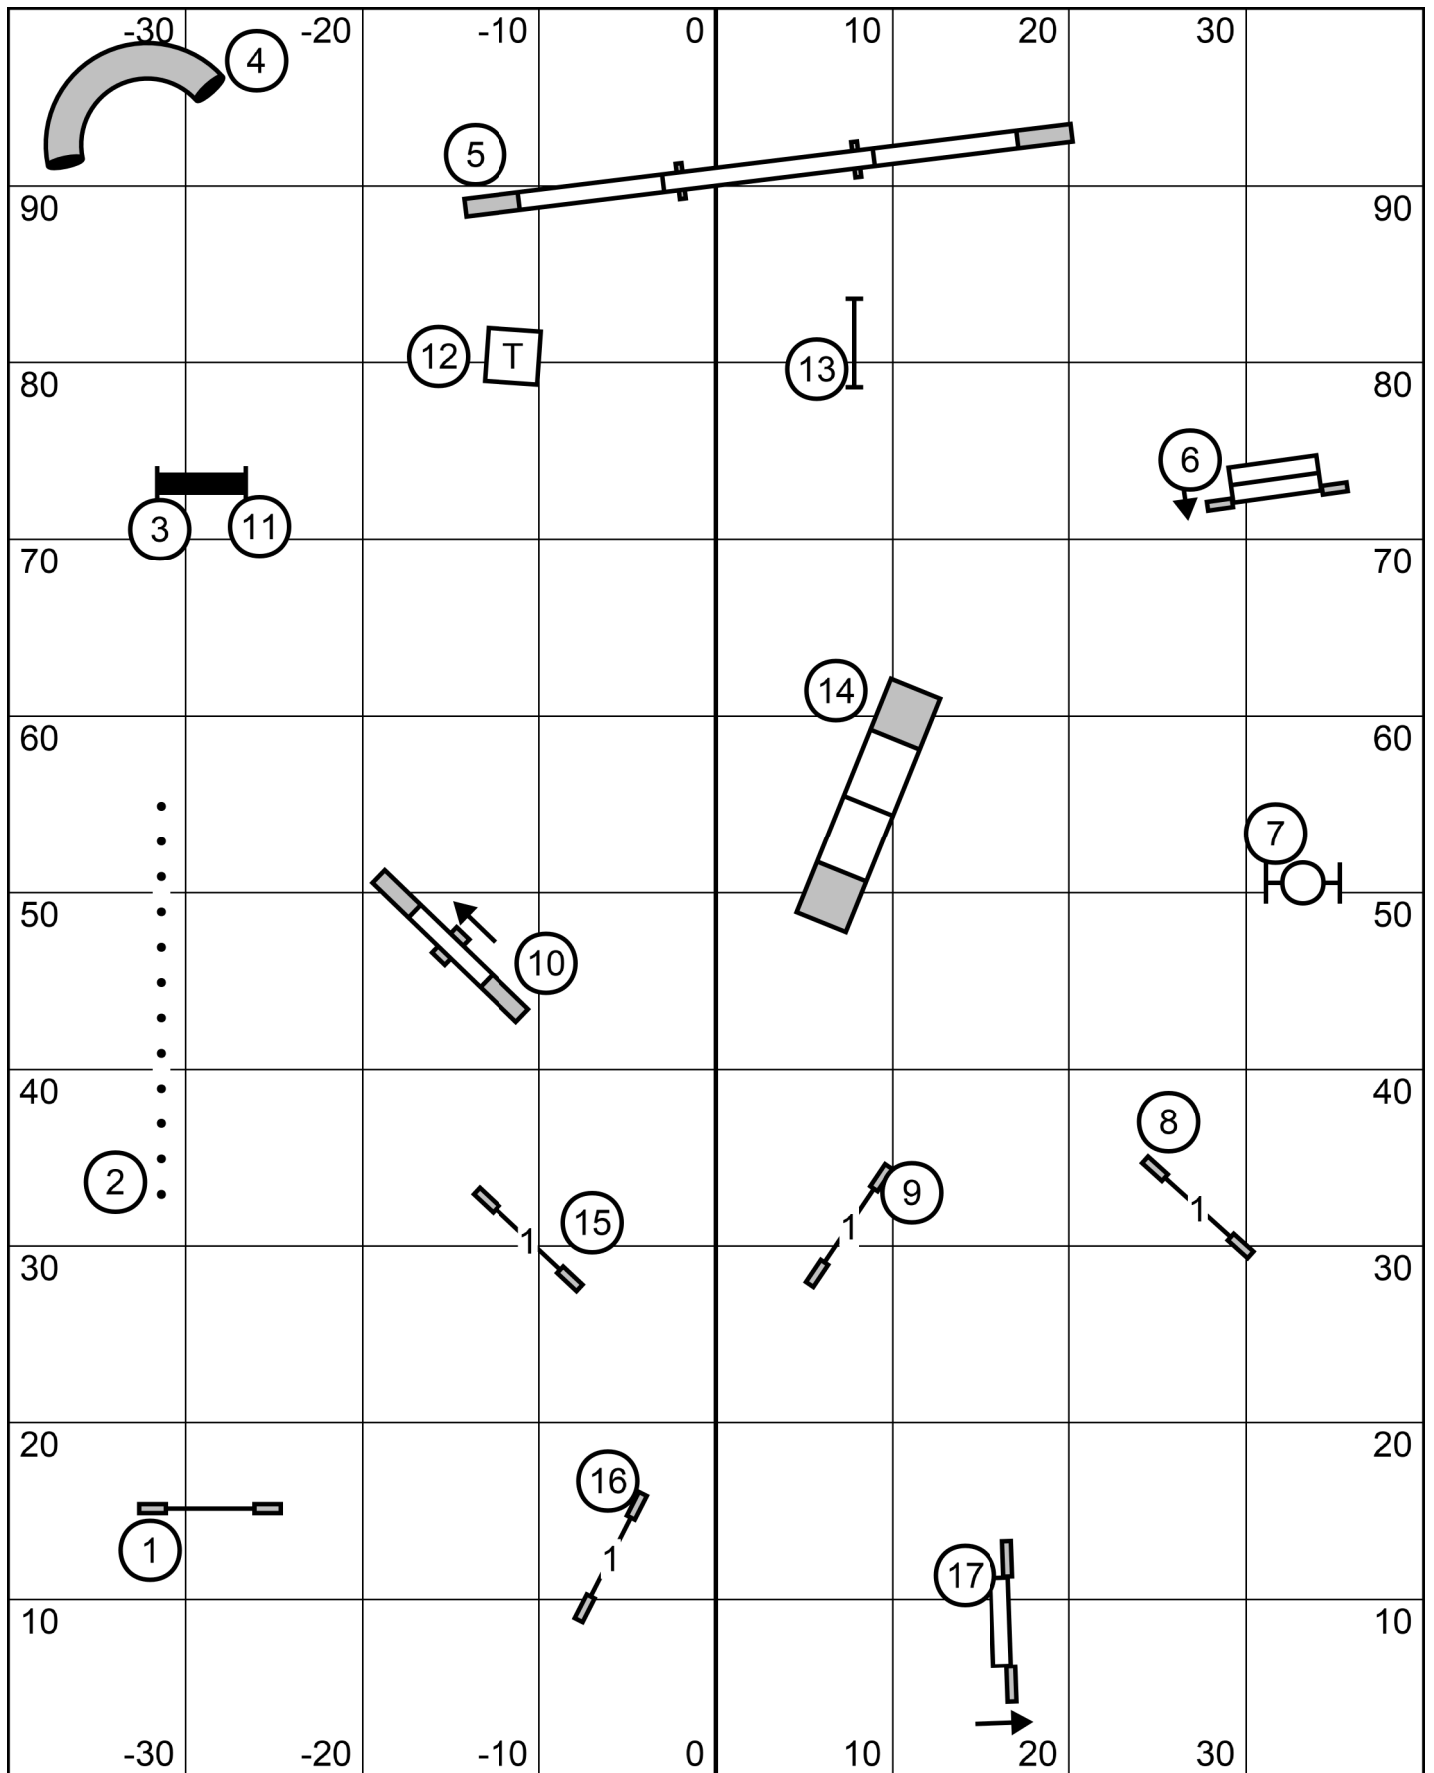

T/S

Mound City Obedience Club
 E/Master JWW, Feb. 9, 2024
 Judge: Bonnie McDonald

T/S

Mound City Obedience Club
 T2B, Feb. 9, 2024
 Judge: Bonnie McDonald

T/S

Mound City Obedience Club
 Open Standard, Feb. 9, 2024
 Judge: Bonnie McDonald

T/S

Mound City Obedience Club
 Open JWW, Feb. 9, 2024
 Judge: Bonnie McDonald

Mound City Obedience Club
 Novice Standard, Feb. 9, 2024
 Judge: Bonnie McDonald

T/S

Mound City Obedience Club
 Novice JWW, Feb. 9, 2024
 Judge: Bonnie McDonald

Mound City Obedience Club
 E/Master Standard, Feb. 9, 2024
 Judge: Bonnie McDonald

Mound City Obedience Club
All FAST, Feb. 9, 2024
Judge: Bonnie McDonald

E/Master 4-5-6 or 6-5-4 in flow
Open 4-5 or 5-4 In Flow (any way in flow)
Novice 6-5 or 5-sq6 In Flow dotted line