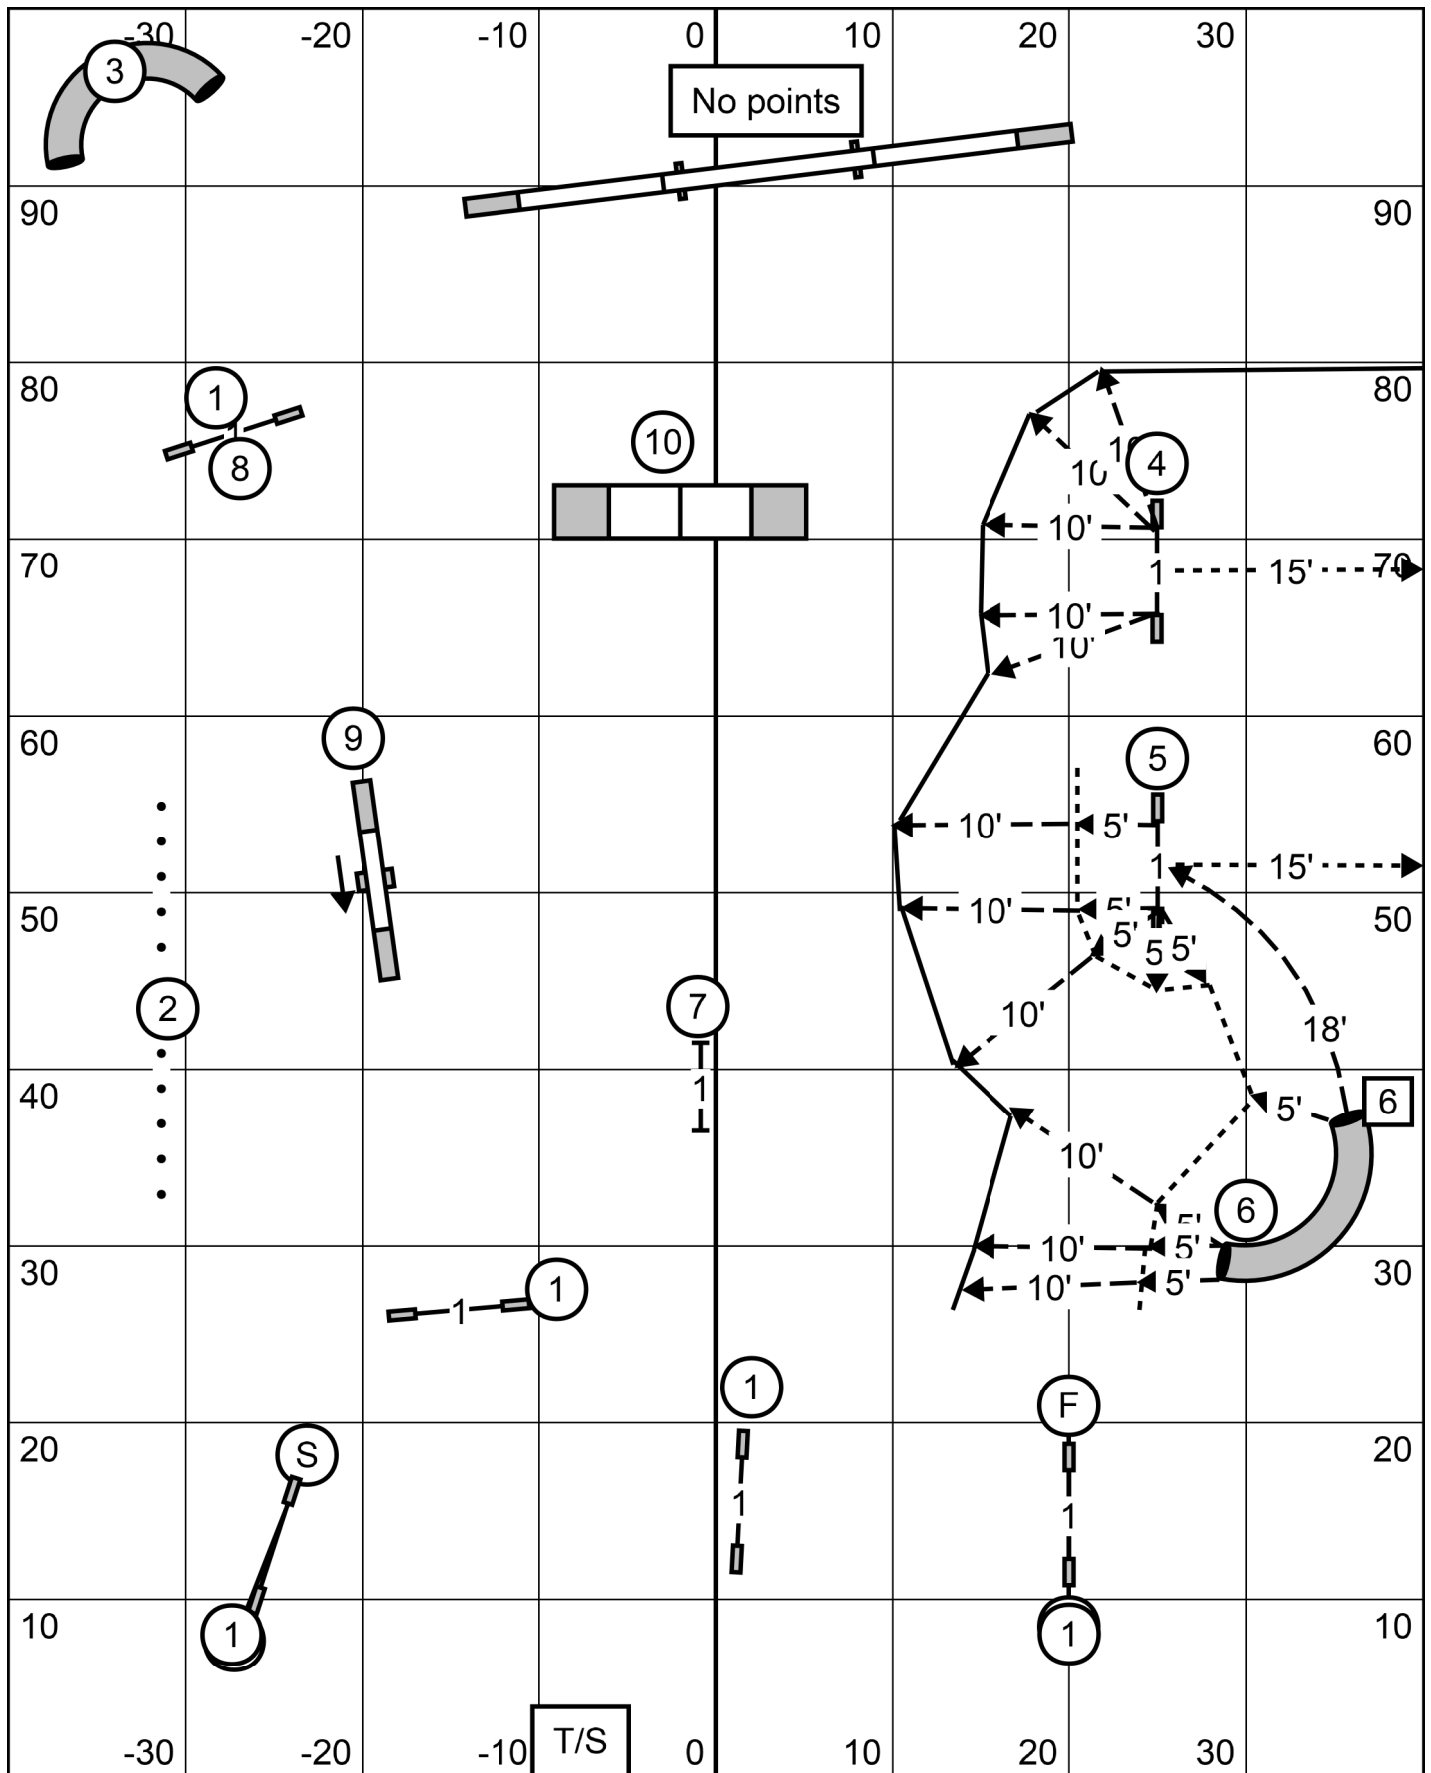

Mound City Obedience Club
 E/Master Standard, Feb. 9, 2024
 Judge: Bonnie McDonald

Mound City Obedience Club
All FAST, Feb. 9, 2024
Judge: Bonnie McDonald

E/Master 4-5-6 or 6-5-4 in flow
Open 4-5 or 5-4 In Flow (any way in flow)
Novice 6-5 or 5-sq6 In Flow dotted line