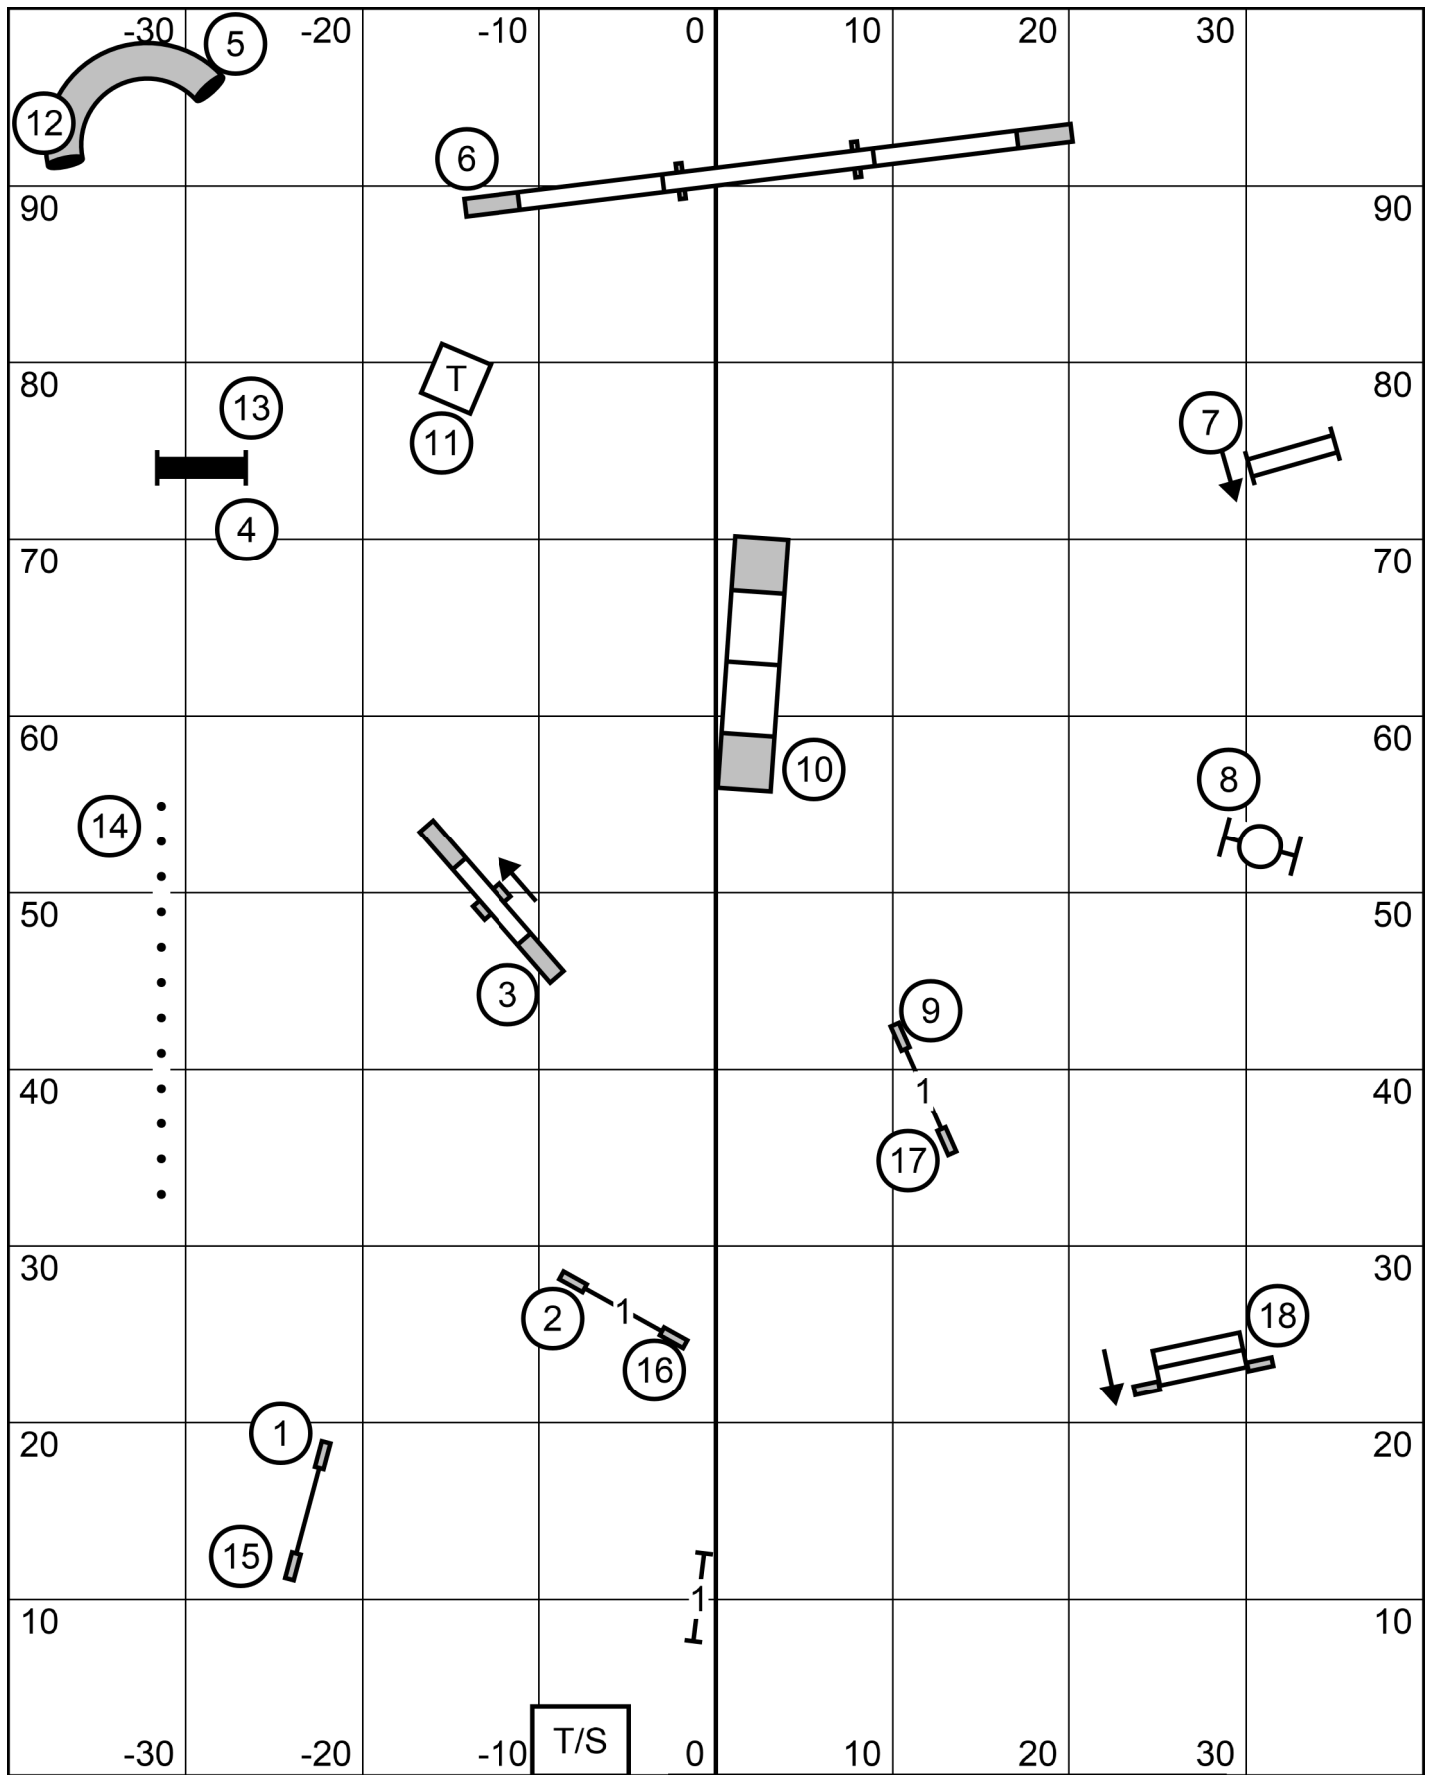

T/S

Mound City Obedience Club
 Open JWW, Feb. 9, 2024
 Judge: Bonnie McDonald

Mound City Obedience Club
 Novice Standard, Feb. 9, 2024
 Judge: Bonnie McDonald

T/S

Mound City Obedience Club
 Novice JWW, Feb. 9, 2024
 Judge: Bonnie McDonald

Mound City Obedience Club
 E/Master Standard, Feb. 9, 2024
 Judge: Bonnie McDonald

Mound City Obedience Club
All FAST, Feb. 9, 2024
Judge: Bonnie McDonald

E/Master 4-5-6 or 6-5-4 in flow
Open 4-5 or 5-4 In Flow (any way in flow)
Novice 6-5 or 5-sq6 In Flow dotted line