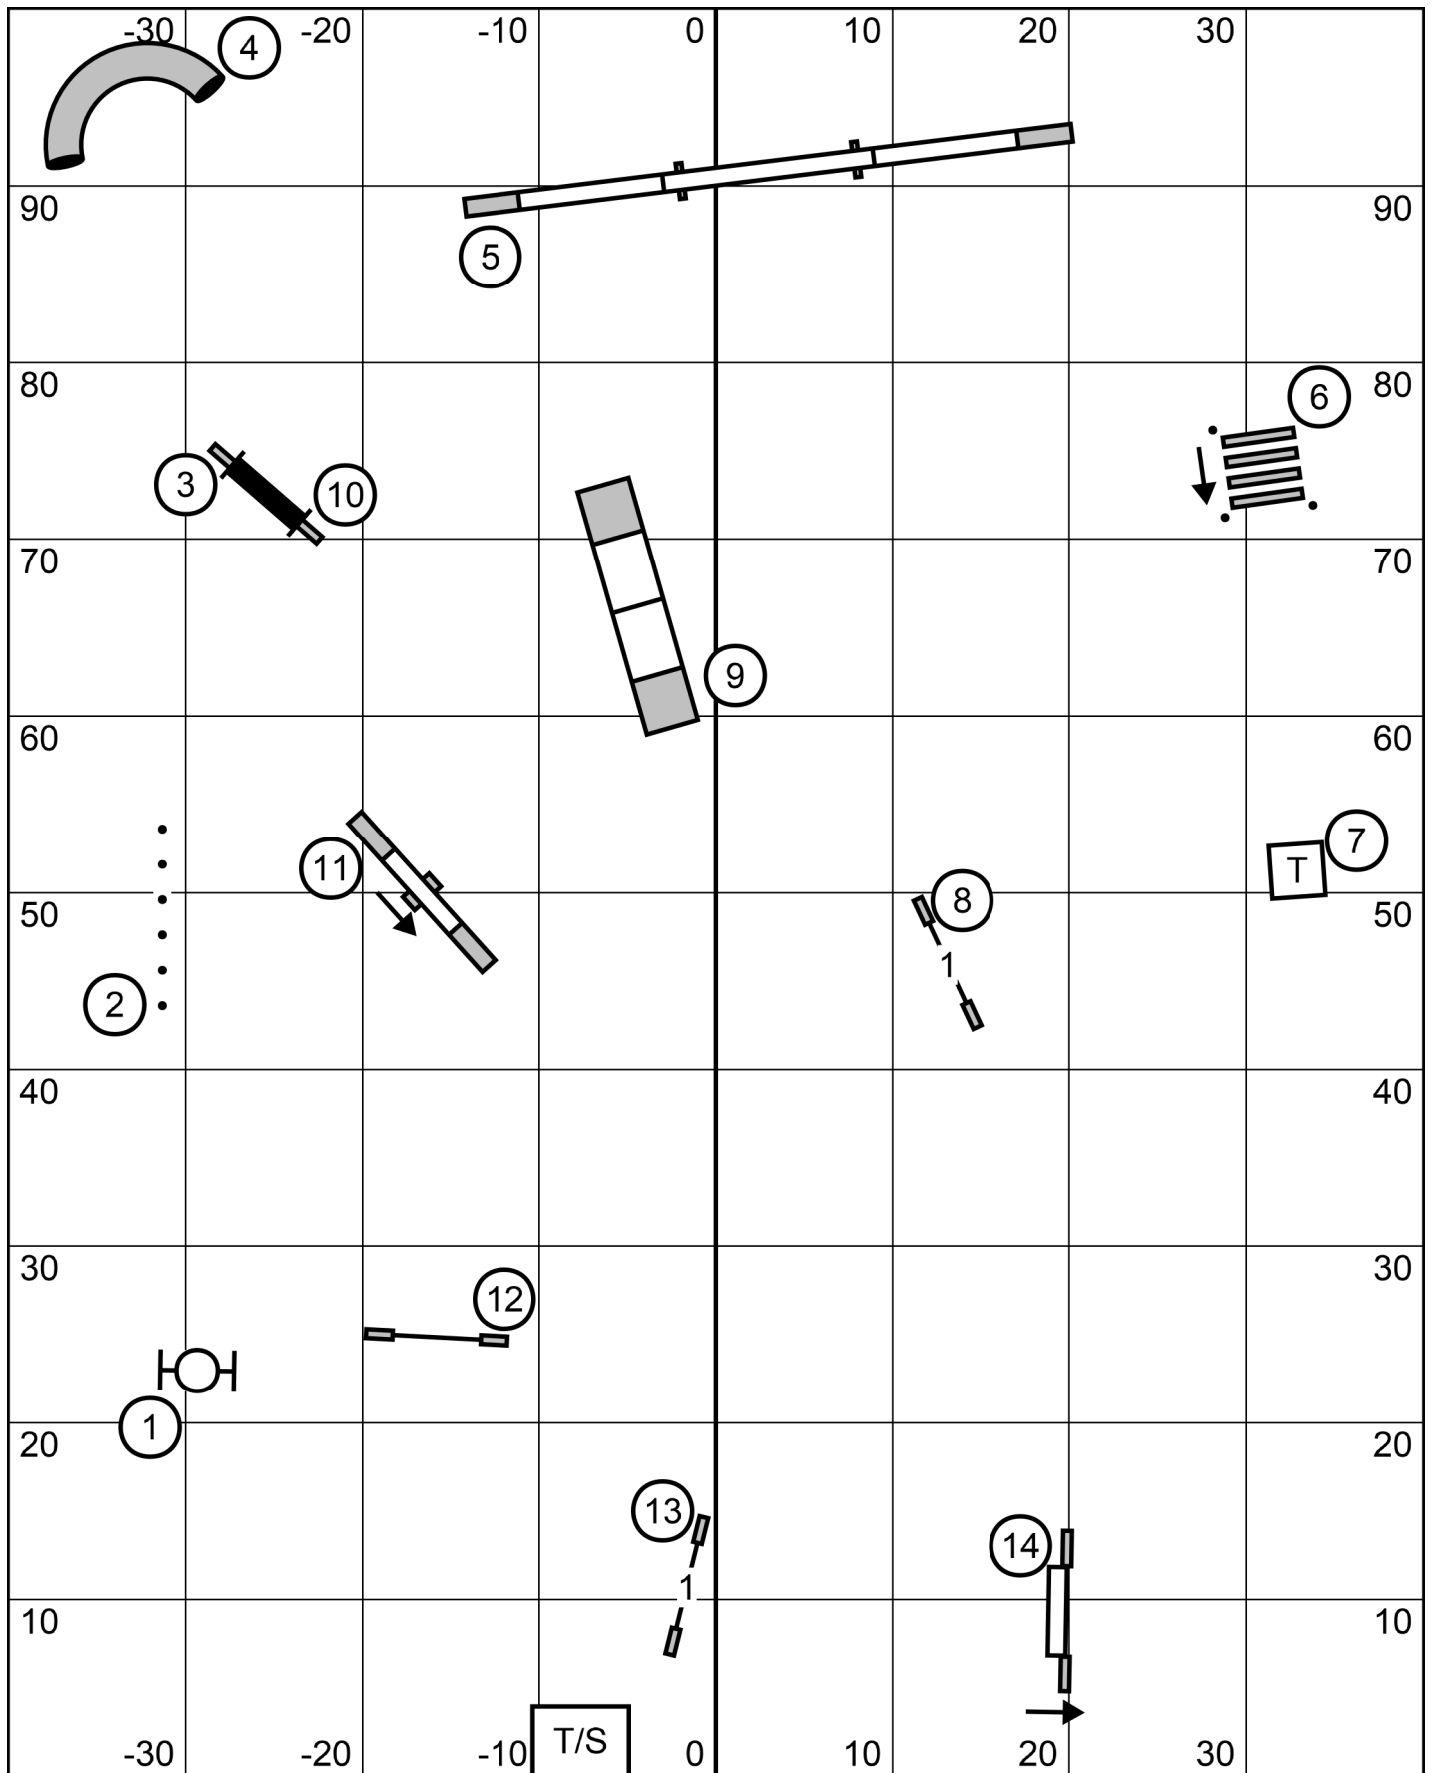

T/S

Mound City Obedience Club
 E/Master JWW, Feb. 9, 2024
 Judge: Bonnie McDonald

T/S

Mound City Obedience Club
 T2B, Feb. 9, 2024
 Judge: Bonnie McDonald

T/S

Mound City Obedience Club
 Open Standard, Feb. 9, 2024
 Judge: Bonnie McDonald

T/S

Mound City Obedience Club
 Open JWW, Feb. 9, 2024
 Judge: Bonnie McDonald

Mound City Obedience Club
 Novice Standard, Feb. 9, 2024
 Judge: Bonnie McDonald

T/S

Mound City Obedience Club
 Novice JWW, Feb. 9, 2024
 Judge: Bonnie McDonald

Mound City Obedience Club
 E/Master Standard, Feb. 9, 2024
 Judge: Bonnie McDonald

Mound City Obedience Club
All FAST, Feb. 9, 2024
Judge: Bonnie McDonald

E/Master 4-5-6 or 6-5-4 in flow
Open 4-5 or 5-4 In Flow (any way in flow)
Novice 6-5 or 5-sq6 In Flow dotted line