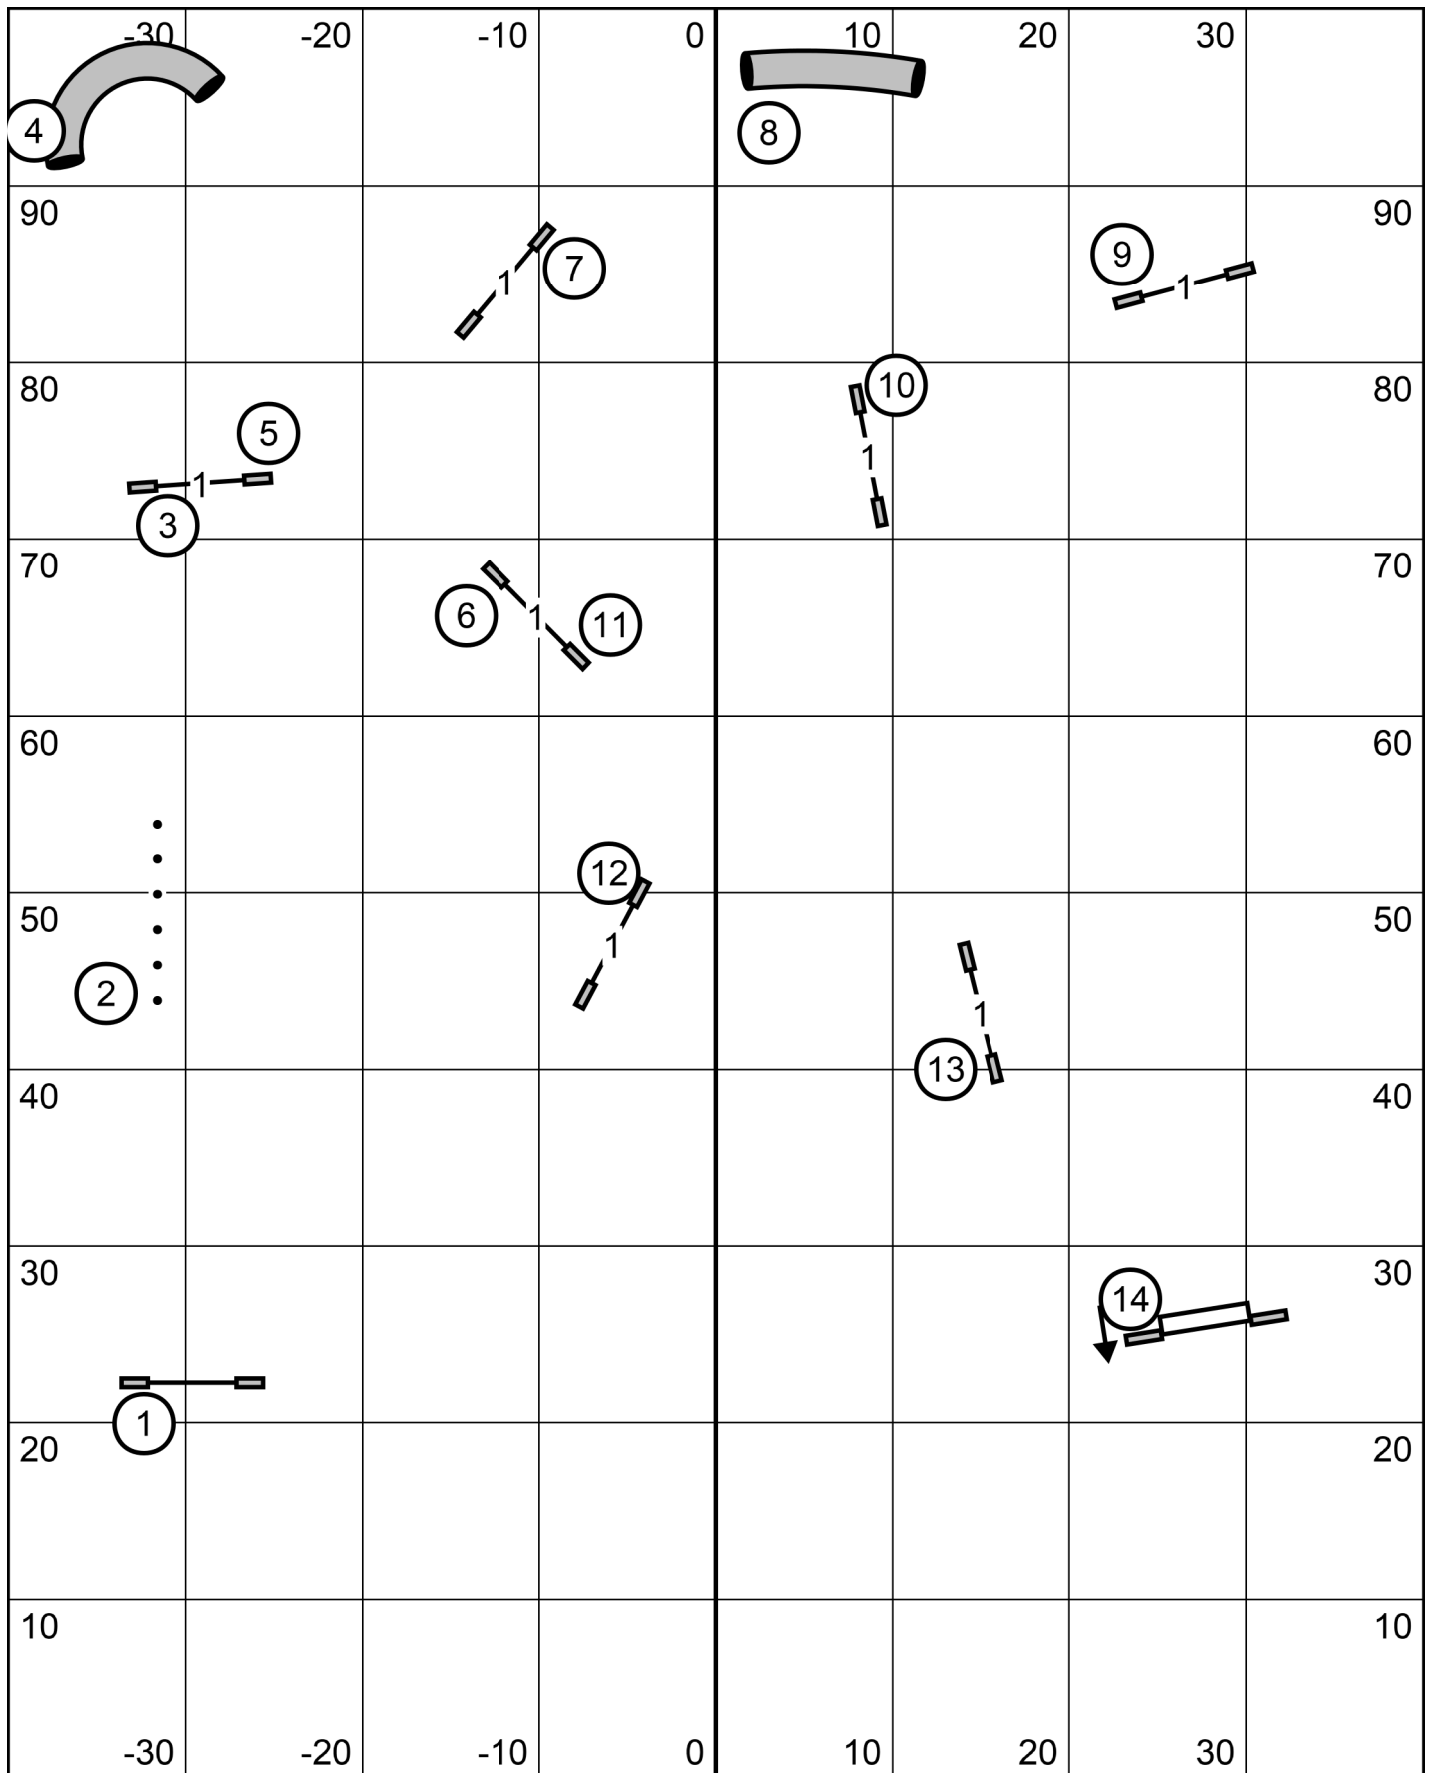

T/S

Mound City Obedience Club
 E/Master JWW, Feb. 9, 2024
 Judge: Bonnie McDonald

T/S

Mound City Obedience Club
 T2B, Feb. 9, 2024
 Judge: Bonnie McDonald

T/S

Mound City Obedience Club
 Open Standard, Feb. 9, 2024
 Judge: Bonnie McDonald

T/S

Mound City Obedience Club
 Open JWW, Feb. 9, 2024
 Judge: Bonnie McDonald

Mound City Obedience Club
 Novice Standard, Feb. 9, 2024
 Judge: Bonnie McDonald

T/S

Mound City Obedience Club
 Novice JWW, Feb. 9, 2024
 Judge: Bonnie McDonald

Mound City Obedience Club
 E/Master Standard, Feb. 9, 2024
 Judge: Bonnie McDonald

Mound City Obedience Club
All FAST, Feb. 9, 2024
Judge: Bonnie McDonald

E/Master 4-5-6 or 6-5-4 in flow
Open 4-5 or 5-4 In Flow (any way in flow)
Novice 6-5 or 5-sq6 In Flow dotted line