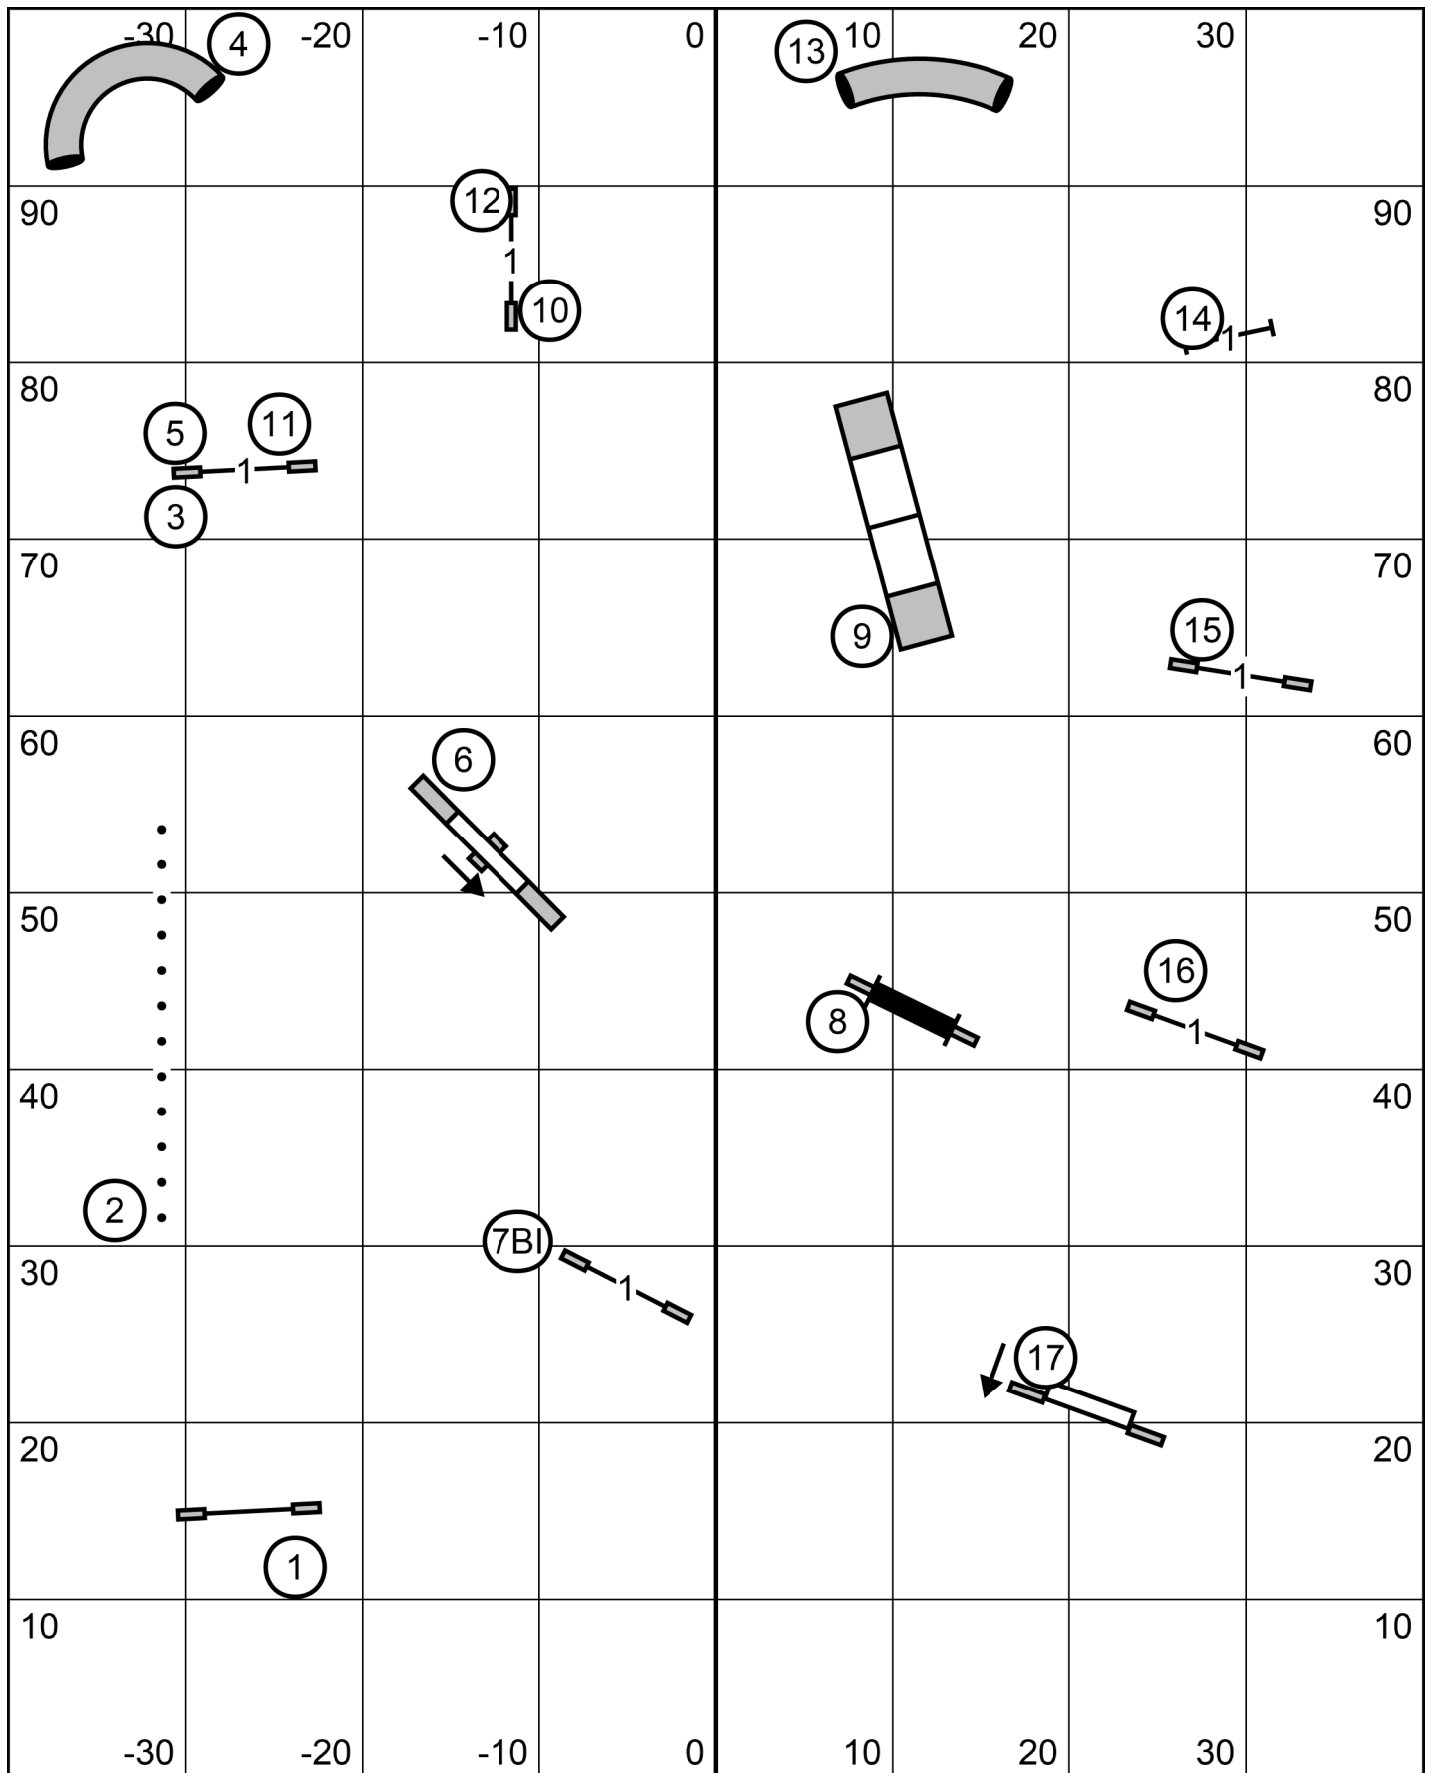

T/S

Mound City Obedience Club
 E/Master JWW, Feb. 9, 2024
 Judge: Bonnie McDonald

T/S

Mound City Obedience Club
 T2B, Feb. 9, 2024
 Judge: Bonnie McDonald

T/S

Mound City Obedience Club
 Open Standard, Feb. 9, 2024
 Judge: Bonnie McDonald

T/S

Mound City Obedience Club
 Open JWW, Feb. 9, 2024
 Judge: Bonnie McDonald

Mound City Obedience Club
 Novice Standard, Feb. 9, 2024
 Judge: Bonnie McDonald

T/S

Mound City Obedience Club
 Novice JWW, Feb. 9, 2024
 Judge: Bonnie McDonald

Mound City Obedience Club
 E/Master Standard, Feb. 9, 2024
 Judge: Bonnie McDonald

Mound City Obedience Club
All FAST, Feb. 9, 2024
Judge: Bonnie McDonald

E/Master 4-5-6 or 6-5-4 in flow
Open 4-5 or 5-4 In Flow (any way in flow)
Novice 6-5 or 5-sq6 In Flow dotted line