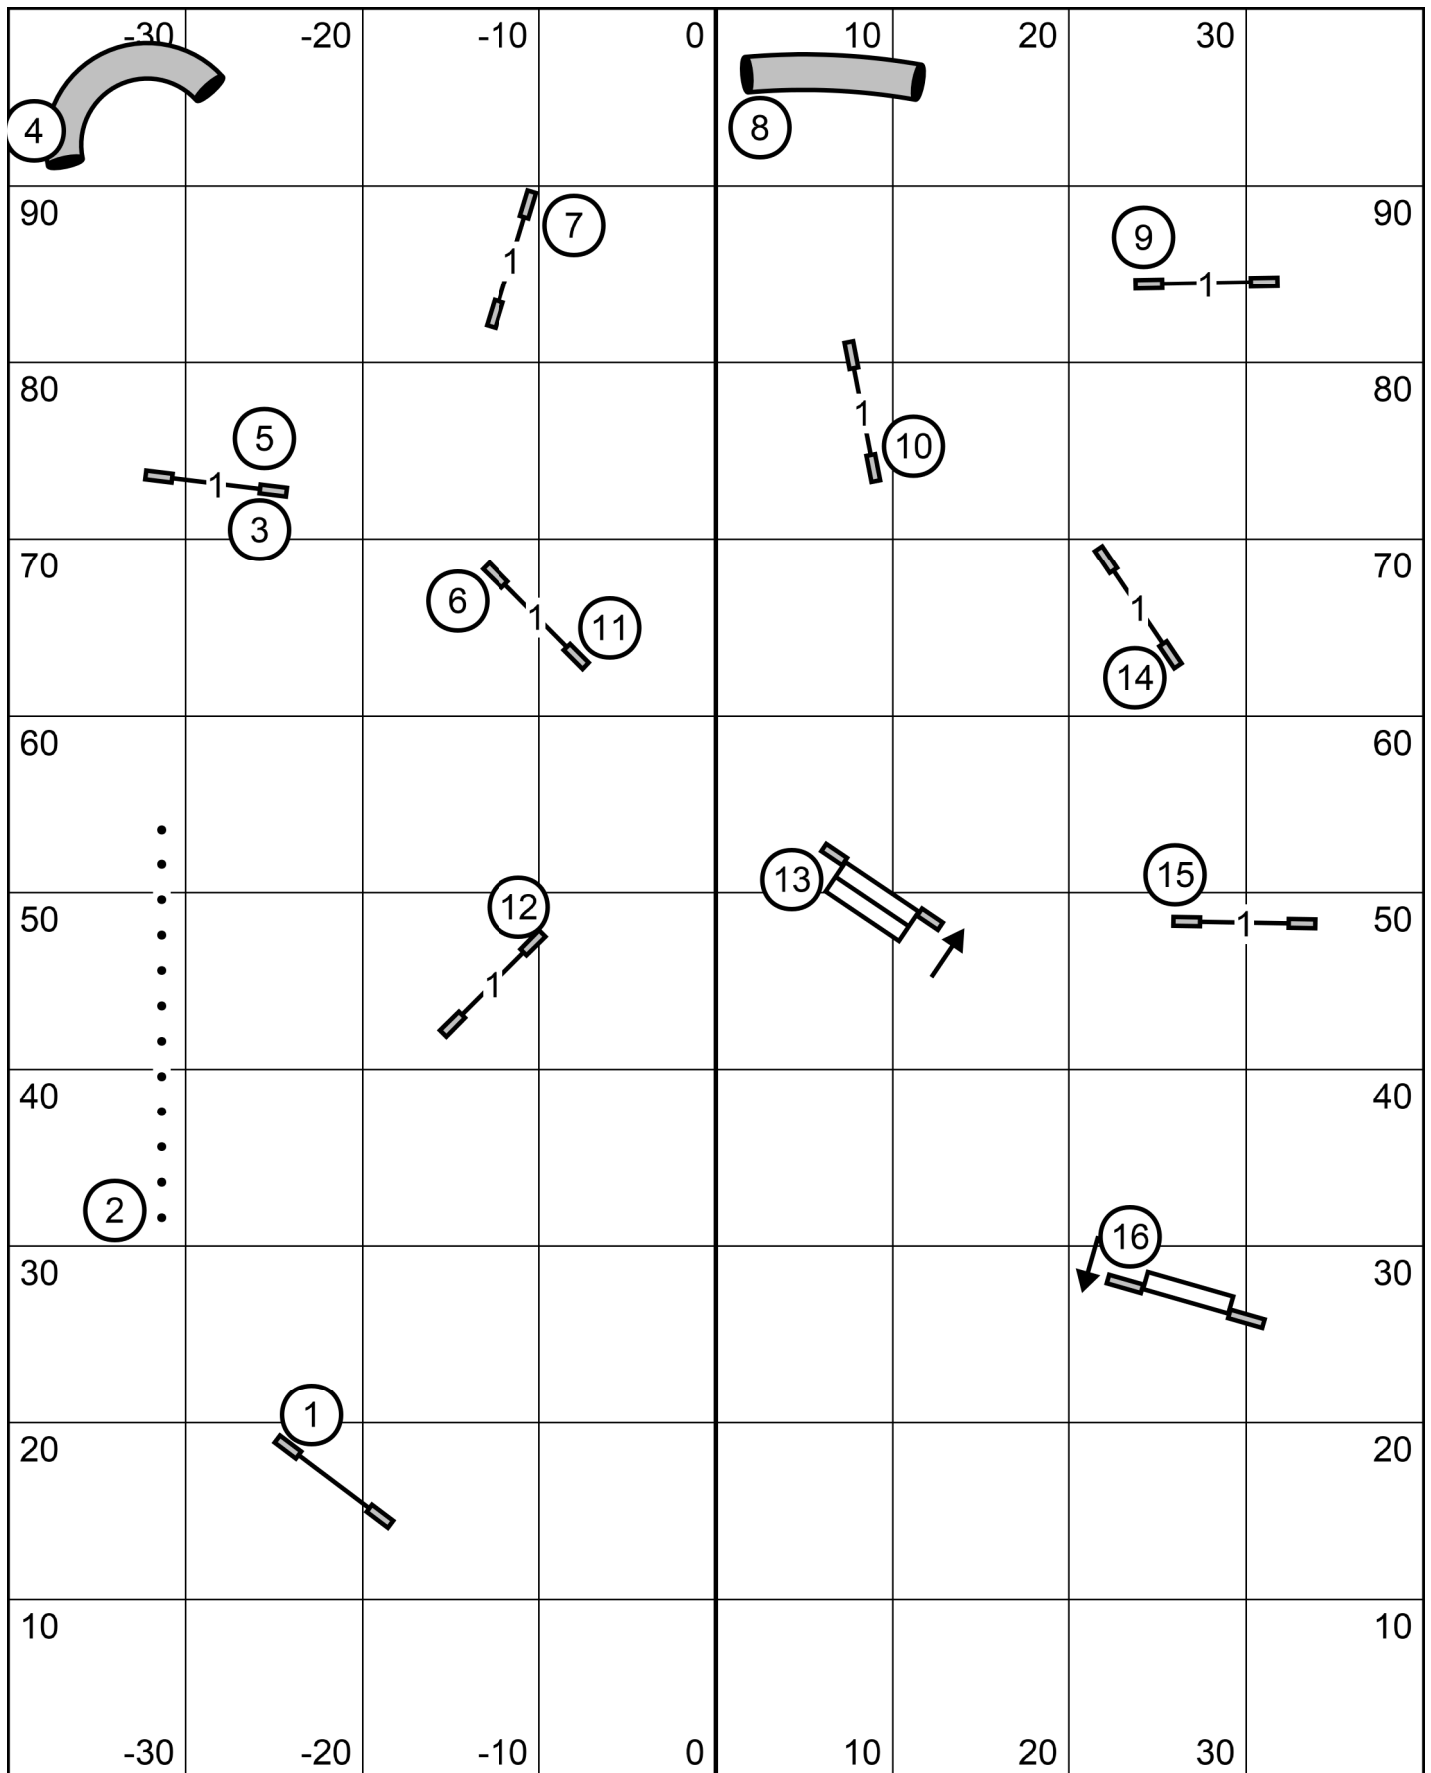

T/S

Mound City Obedience Club
 E/Master JWW, Feb. 9, 2024
 Judge: Bonnie McDonald

T/S

Mound City Obedience Club
 T2B, Feb. 9, 2024
 Judge: Bonnie McDonald

T/S

Mound City Obedience Club
 Open Standard, Feb. 9, 2024
 Judge: Bonnie McDonald

T/S

Mound City Obedience Club
 Open JWW, Feb. 9, 2024
 Judge: Bonnie McDonald

Mound City Obedience Club
 Novice Standard, Feb. 9, 2024
 Judge: Bonnie McDonald

T/S

Mound City Obedience Club
 Novice JWW, Feb. 9, 2024
 Judge: Bonnie McDonald

Mound City Obedience Club
 E/Master Standard, Feb. 9, 2024
 Judge: Bonnie McDonald

Mound City Obedience Club
All FAST, Feb. 9, 2024
Judge: Bonnie McDonald

E/Master 4-5-6 or 6-5-4 in flow
Open 4-5 or 5-4 In Flow (any way in flow)
Novice 6-5 or 5-sq6 In Flow dotted line