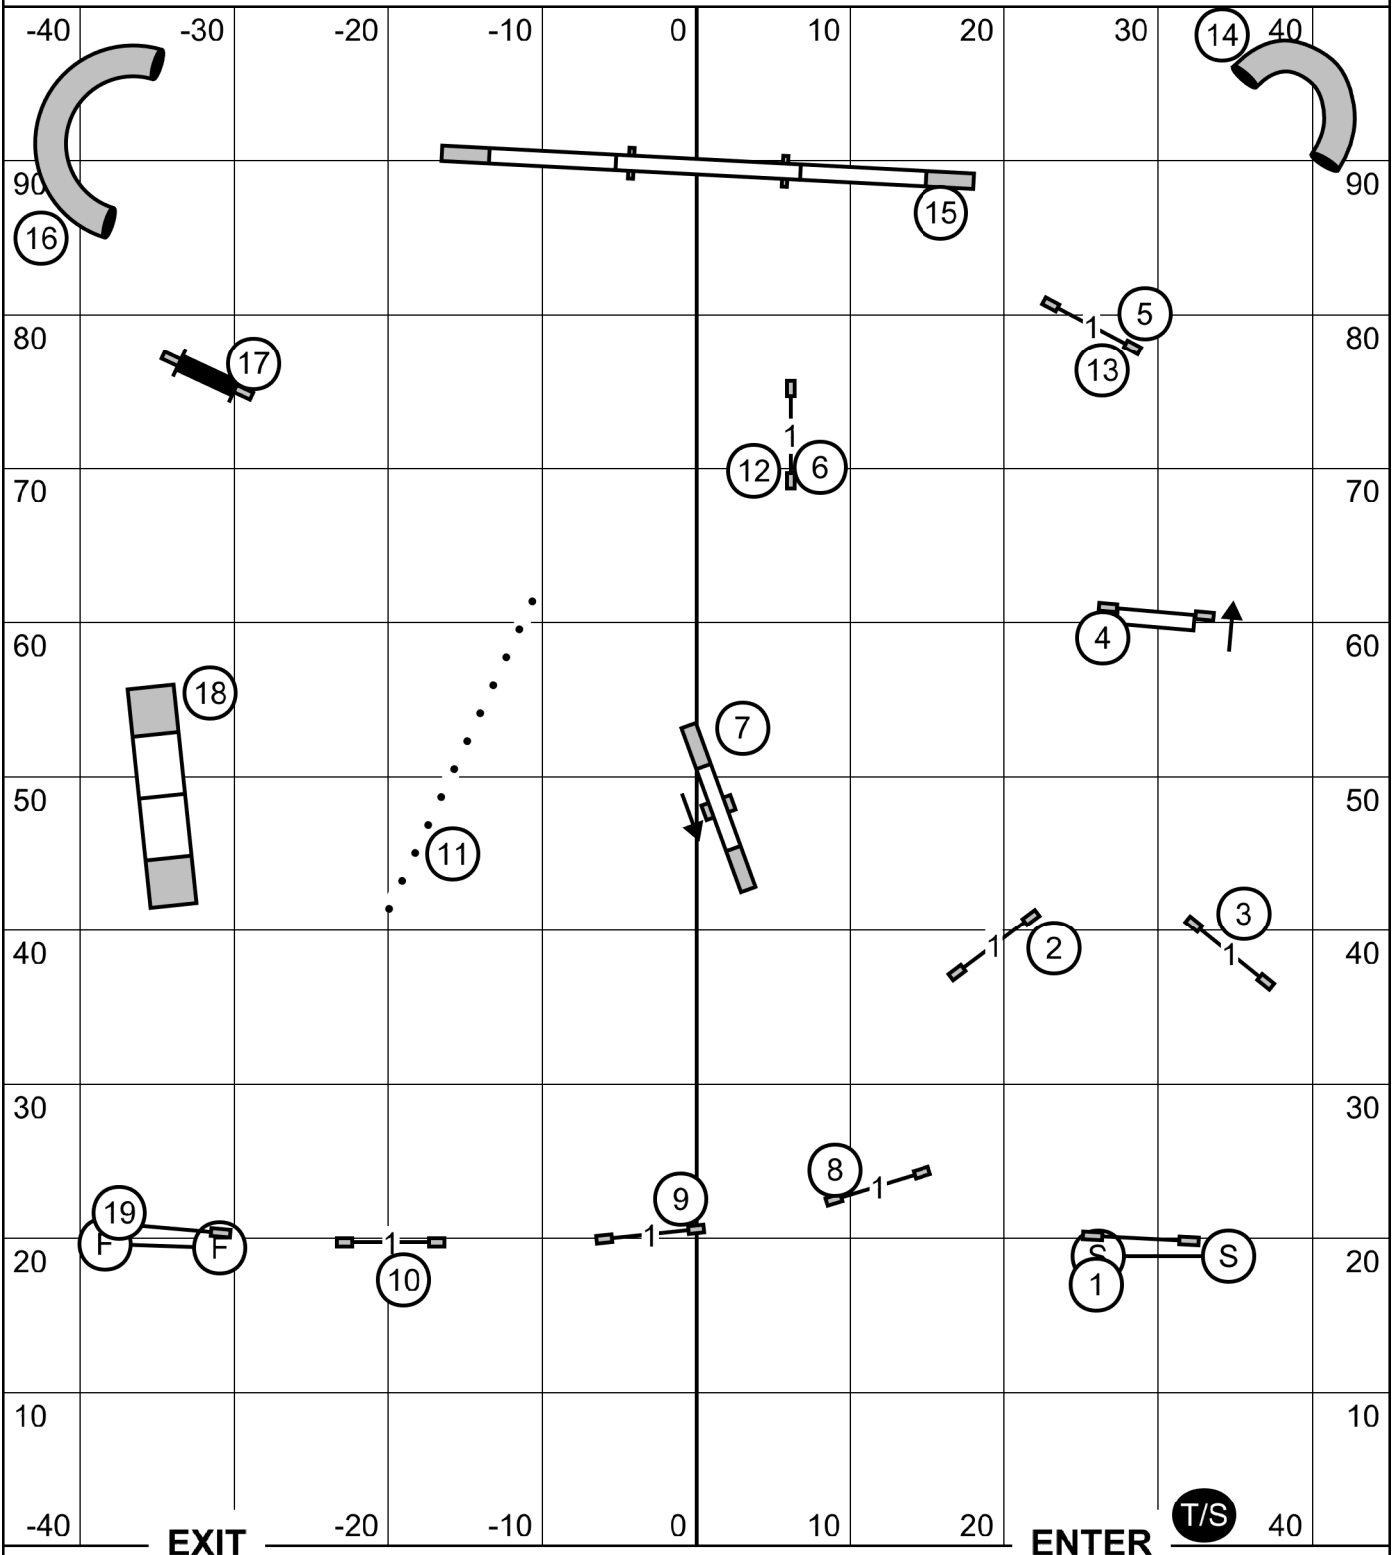

Show Me Agility Club of Central Missouri
 Agility Trial - Columbia Canine Sports Center
 Columbia, Missouri
 Sunday, November 5, 2023

Premier Standard

Ring: 90' X 100'
 Indoors on Soccer Turf
 Judge: Candy Nettles

Please enter when the dog in the ring is at #18

Show Me Agility Club of Central Missouri
 Agility Trial - Columbia Canine Sports Center
 Columbia, Missouri
 Sunday, November 5, 2023

Master Excellent Standard

Ring: 90' X 100'
 Indoors on Soccer Turf
 Judge: Candy Nettles

Please enter when the dog in the ring is at #18

Show Me Agility Club of Central Missouri
 Agility Trial - Columbia Canine Sports Center
 Columbia, Missouri
 Sunday, November 5, 2023

Open Standard

Ring: 90' X 100'
 Indoors on Soccer Turf
 Judge: Candy Nettles

EXIT

ENTER

T/S

Please enter when the dog in the ring is at # 16 - A-Frame

Show Me Agility Club of Central Missouri
 Agility Trial - Columbia Canine Sports Center
 Columbia, Missouri
 Sunday, November 5, 2023