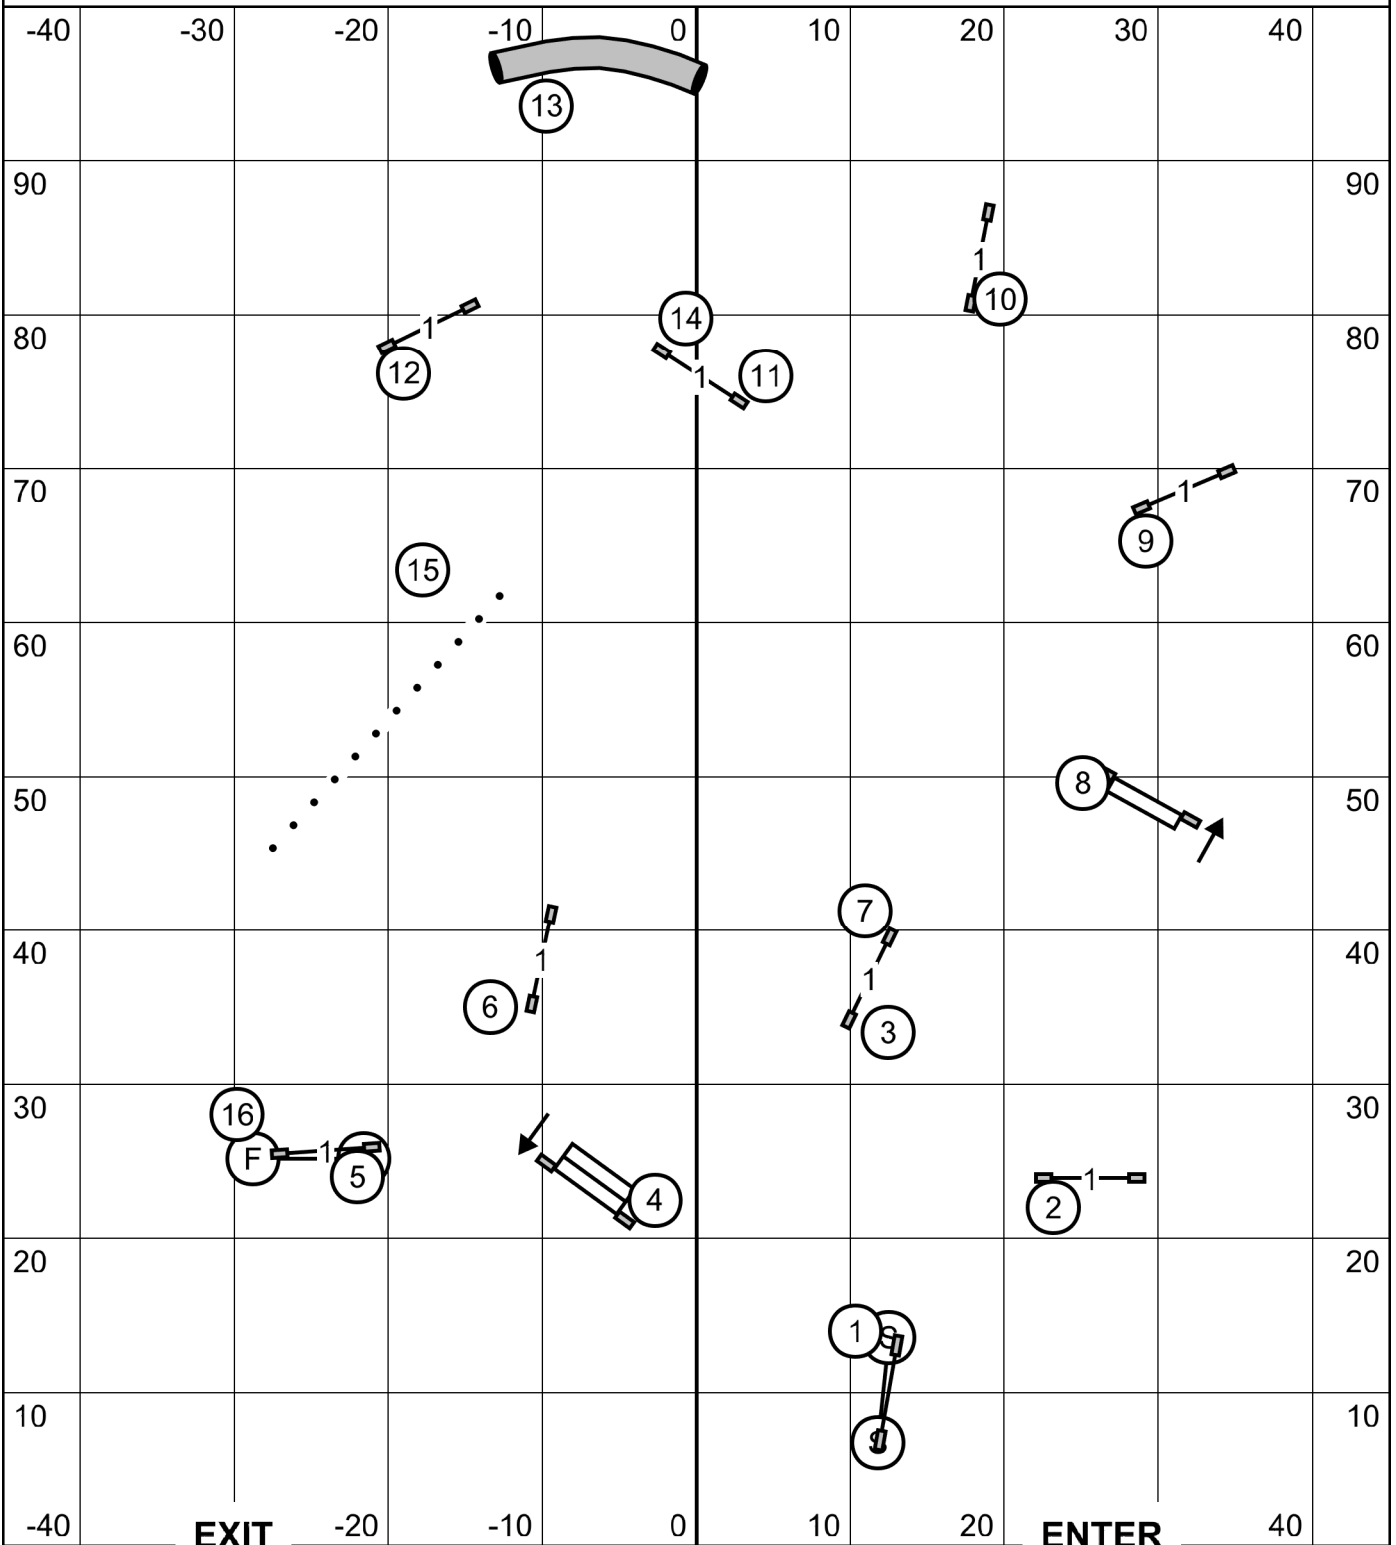

Master Excellent JWW

Ring: 90' X 100'
 Indoors on Soccer Turf
 Judge: Candy Nettles

Please enter when the dog in the ring is at #

Show Me Agility Club of Central Missouri
 Agility Trial - Columbia Canine Sports Center
 Columbia, Missouri
 Sunday, November 5, 2023

Open JWW

Ring: 90' X 100'
 Indoors on Soccer Turf
 Judge: Candy Nettles

Please enter when the dog in the ring is at # 15 Weaves

Show Me Agility Club of Central Missouri
 Agility Trial - Columbia Canine Sports Center
 Columbia, Missouri
 Sunday, November 5, 2023