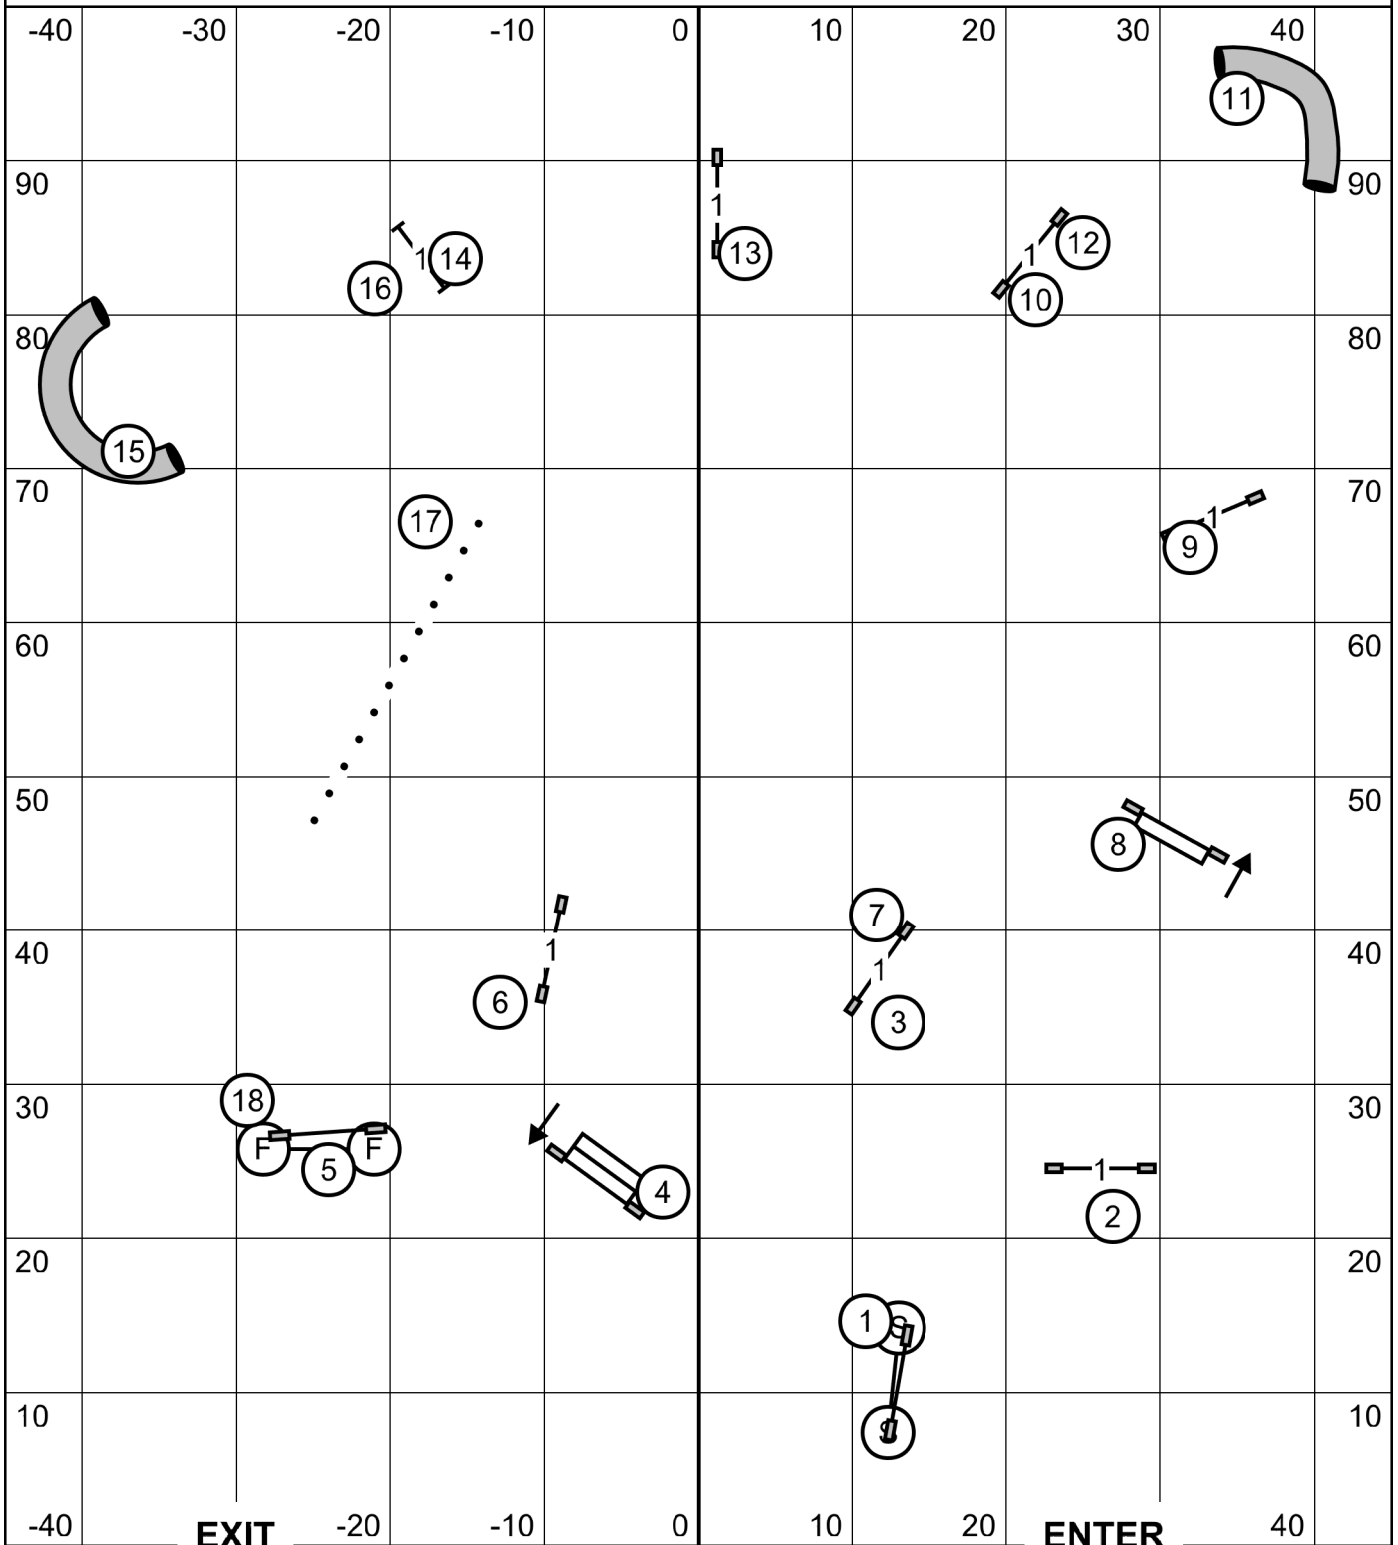

Time 2 Beat

Ring: 90' X 100'
 Indoors on Soccer Turf
 Judge: Candy Nettles

Please enter when the dog in the ring is at # 15

Show Me Agility Club of Central Missouri
 Agility Trial - Columbia Canine Sports Center
 Columbia, Missouri
 Sunday, November 5, 2023

Master Excellent JWW

Ring: 90' X 100'
 Indoors on Soccer Turf
 Judge: Candy Nettles

Please enter when the dog in the ring is at #

Show Me Agility Club of Central Missouri
 Agility Trial - Columbia Canine Sports Center
 Columbia, Missouri
 Sunday, November 5, 2023