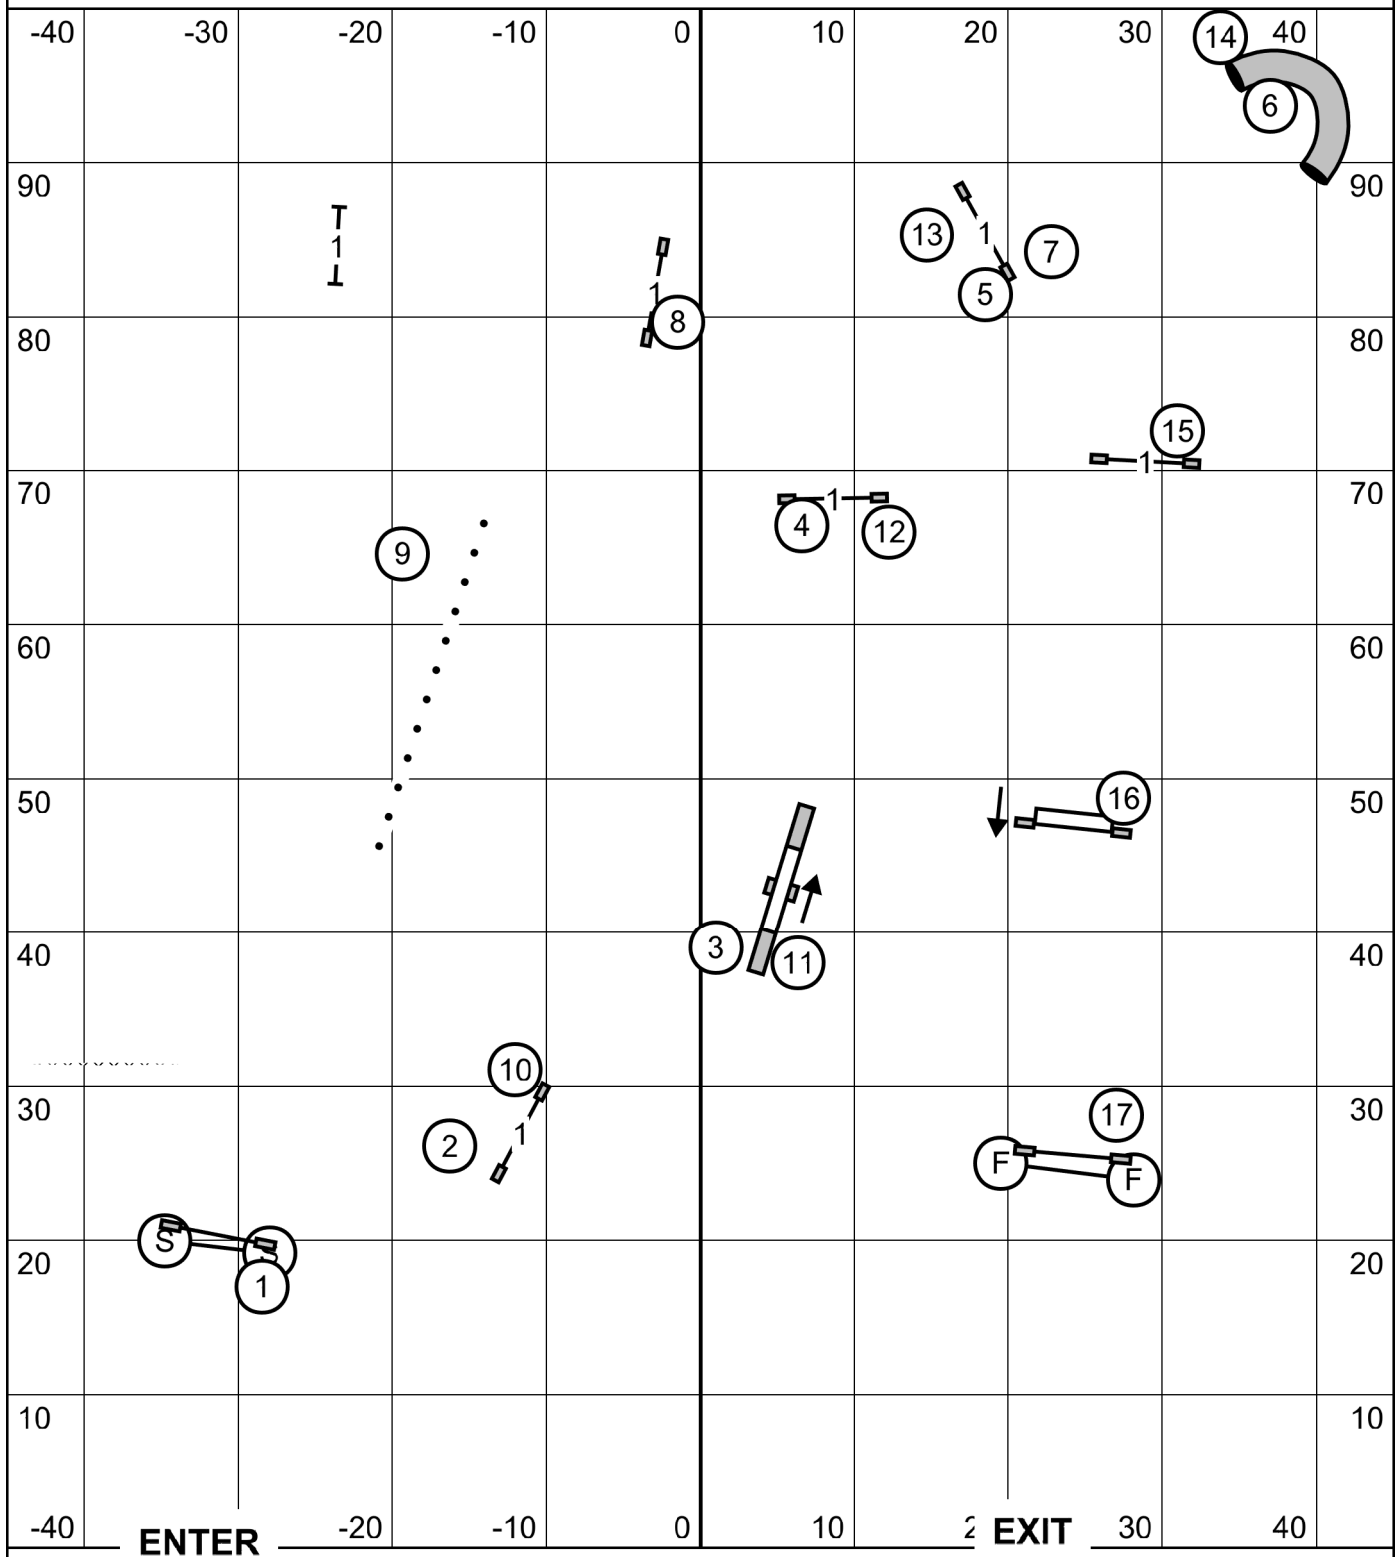

Show Me Agility Club of Central Missouri
Agility Trial - Columbia Canine Sports Center
Columbia, Missouri
Sunday, November 5, 2023

Time 2 Beat

Ring: 90' X 100'
Indoors on Soccer Turf
Judge: Candy Nettles

Please enter when the dog in the ring is at # 15