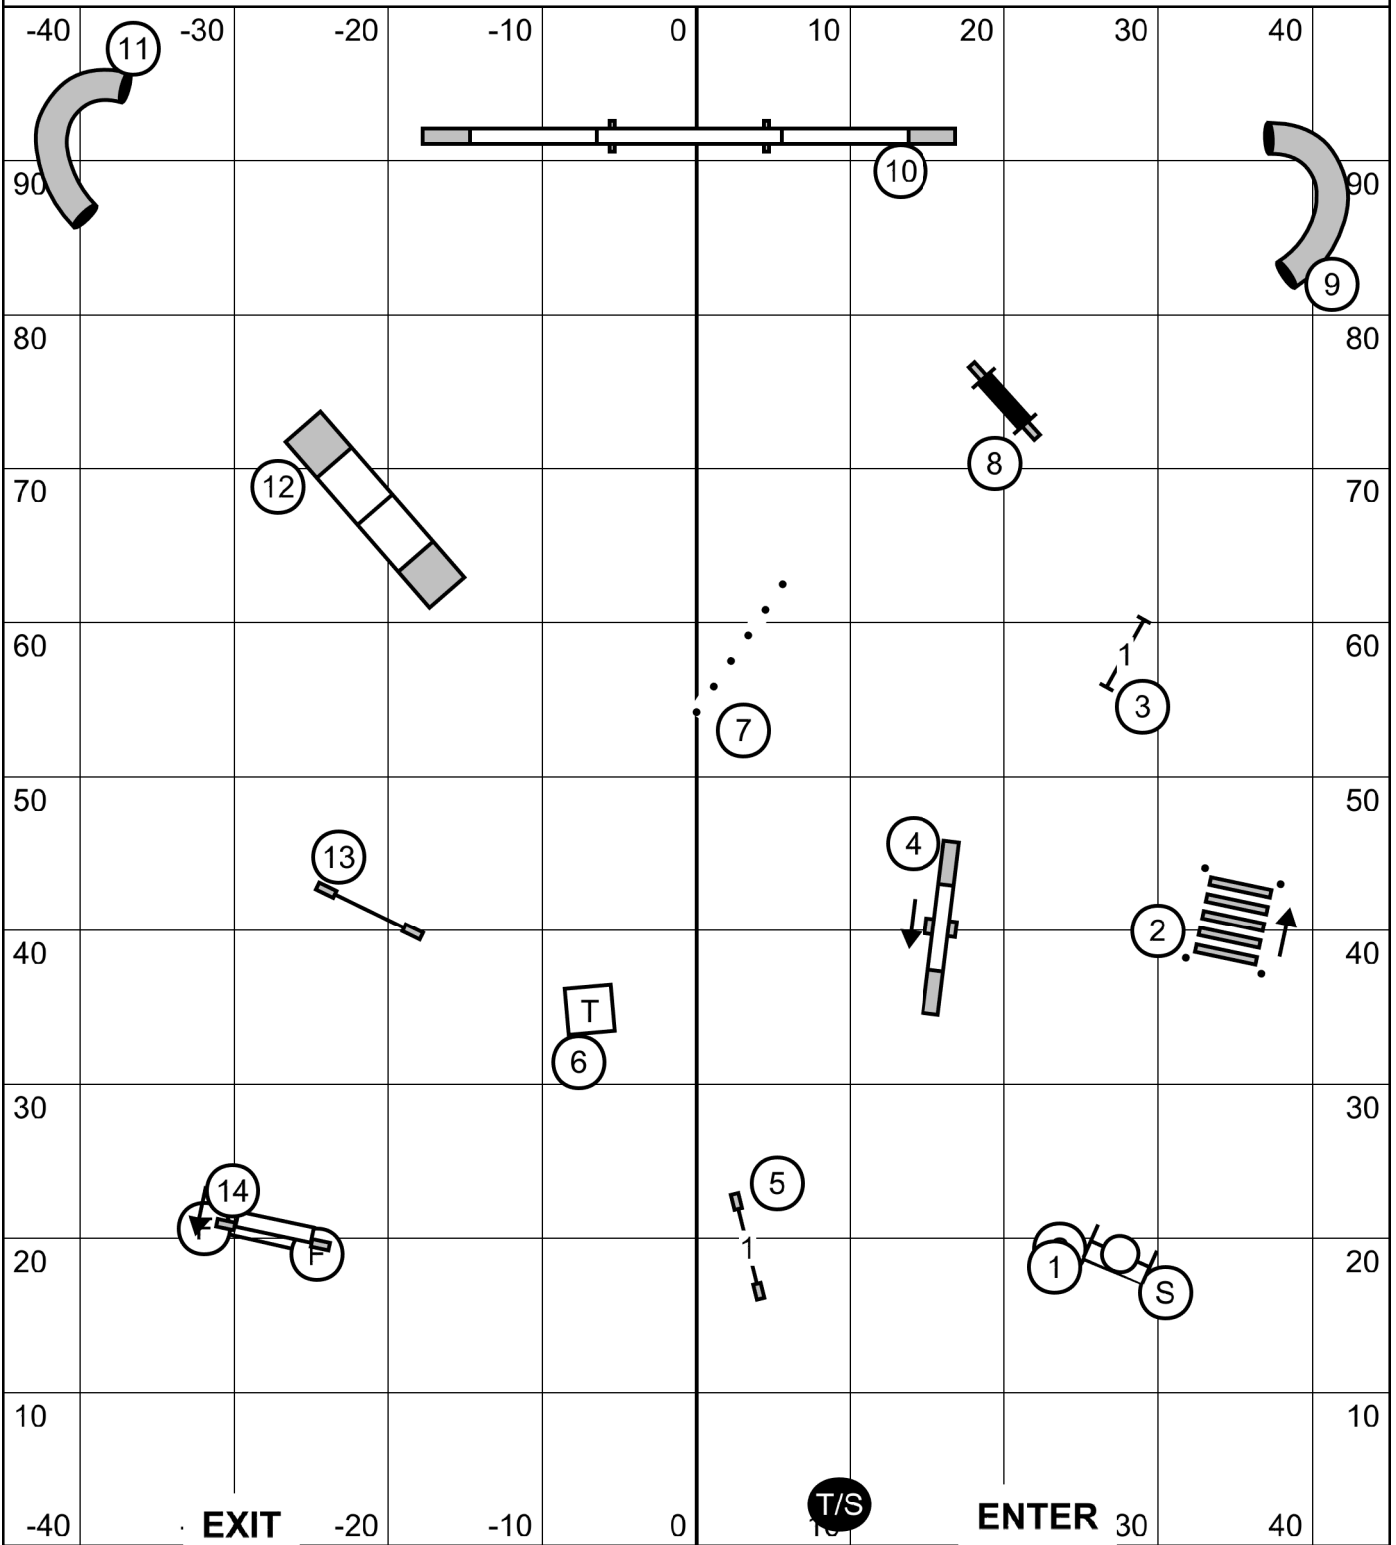

Show Me Agility Club of Central Missouri
Agility Trial - Columbia Canine Sports Center
Columbia, Missouri
Sunday, November 5, 2023

Novice Standard

Ring: 90' X 100'
Indoors on Soccer Turf
Judge: Candy Nettles

Please enter when the dog in the ring is at # 12 - A-Frame