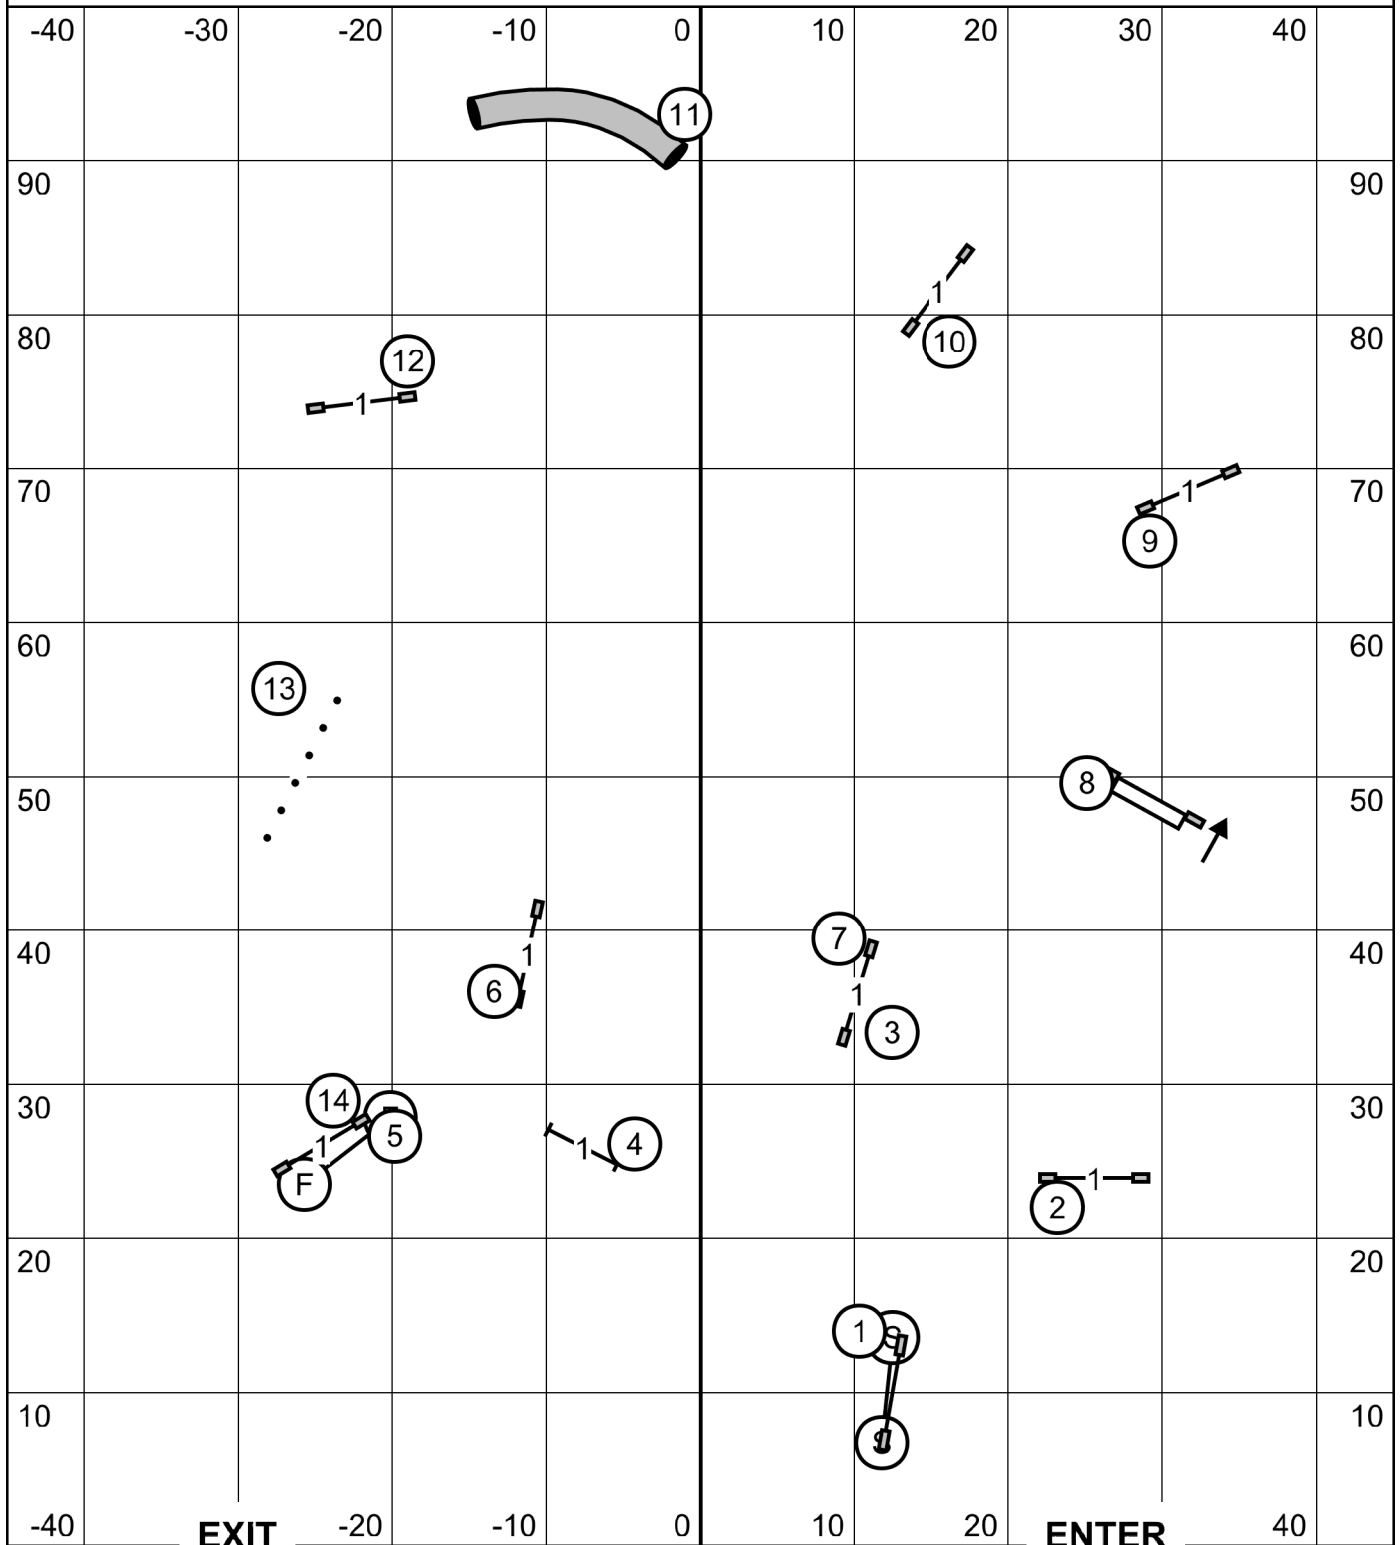

Show Me Agility Club of Central Missouri
Agility Trial - Columbia Canine Sports Center
Columbia, Missouri
Sunday, November 5, 2023

Novice JWW

Ring: 90' X 100'
Indoors on Soccer Turf
Judge: Candy Nettles

Please enter when the dog in the ring is at # 14