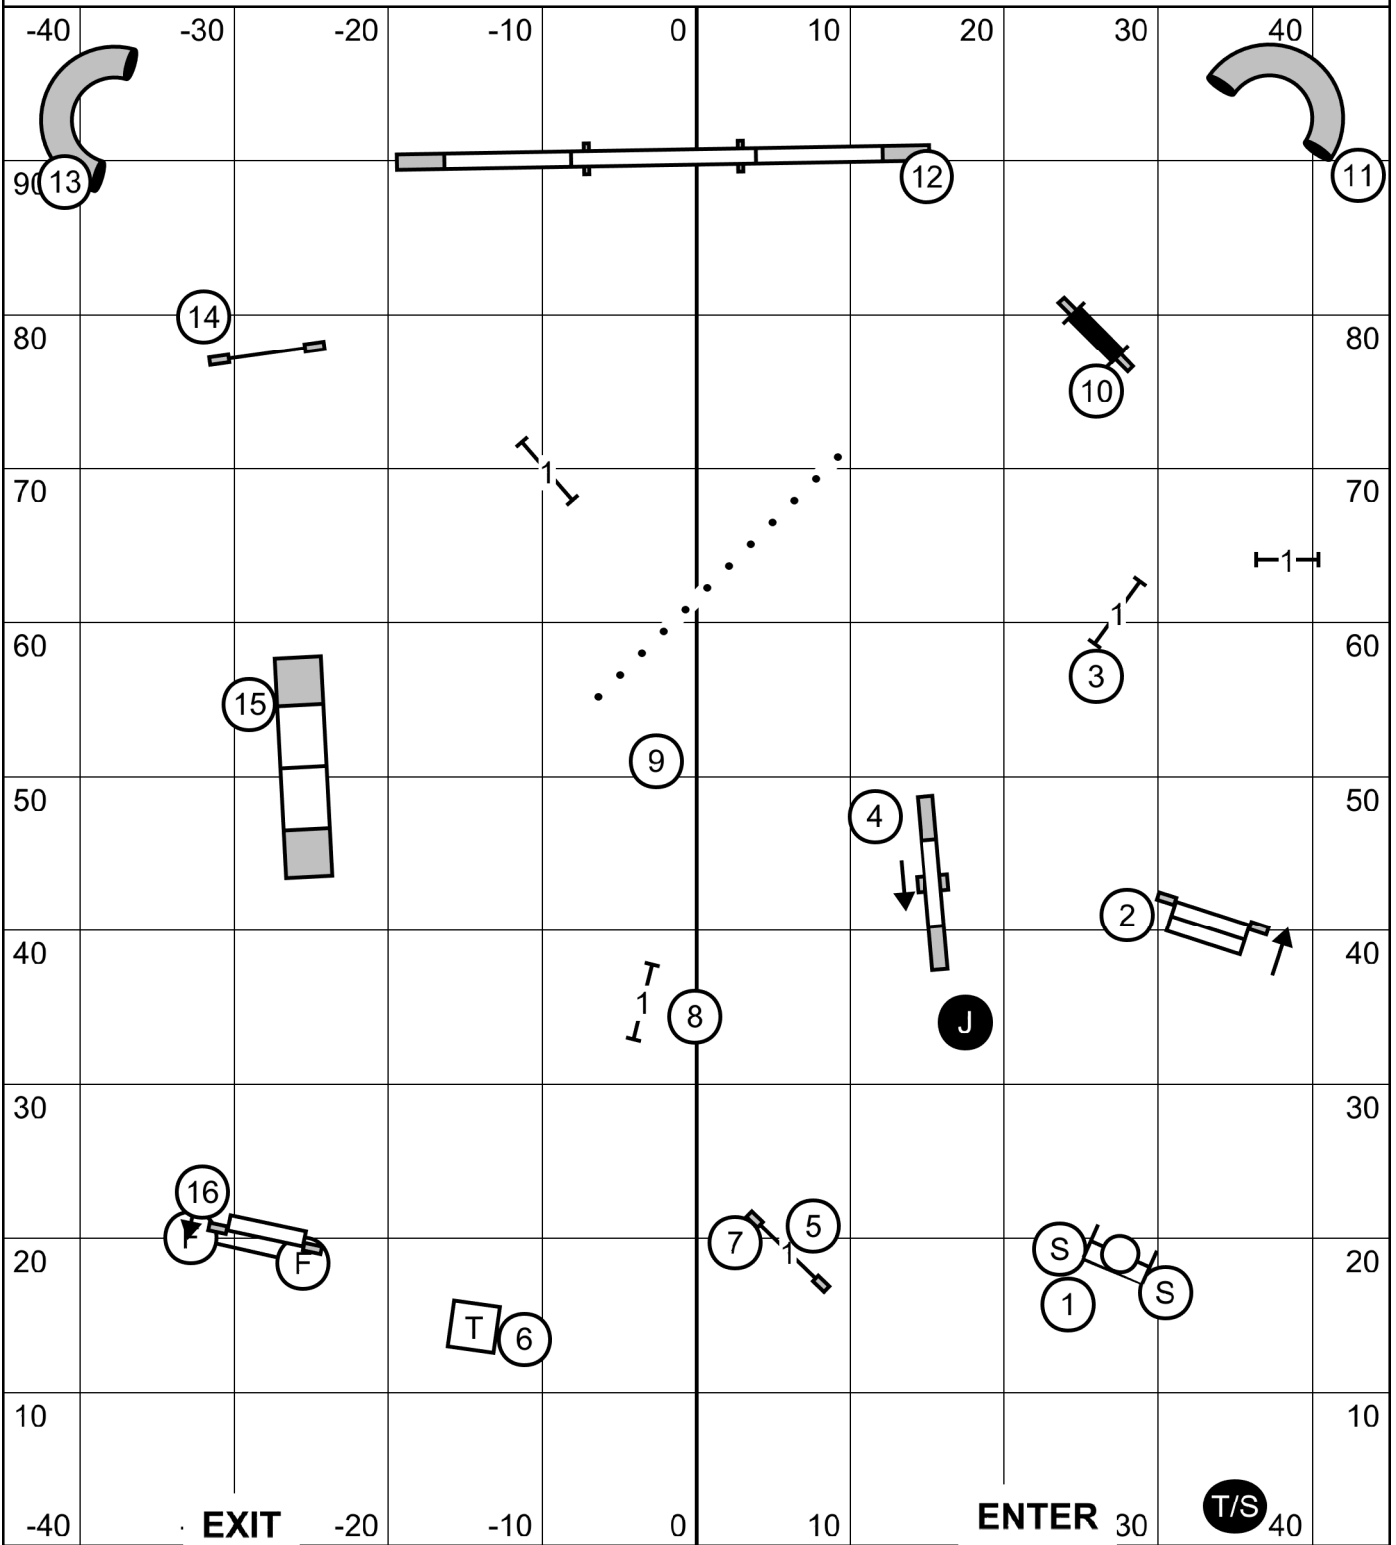

Ring: 90' X 100'
 Indoors on Soccer Turf
 Judge: Candy Nettles

Please enter when the dog in the ring is at #18

Show Me Agility Club of Central Missouri
 Agility Trial - Columbia Canine Sports Center
 Columbia, Missouri
 Sunday, November 5, 2023

Open Standard

Ring: 90' X 100'
 Indoors on Soccer Turf
 Judge: Candy Nettles

EXIT

ENTER

T/S

Please enter when the dog in the ring is at # 16 - A-Frame

Show Me Agility Club of Central Missouri
 Agility Trial - Columbia Canine Sports Center
 Columbia, Missouri
 Sunday, November 5, 2023