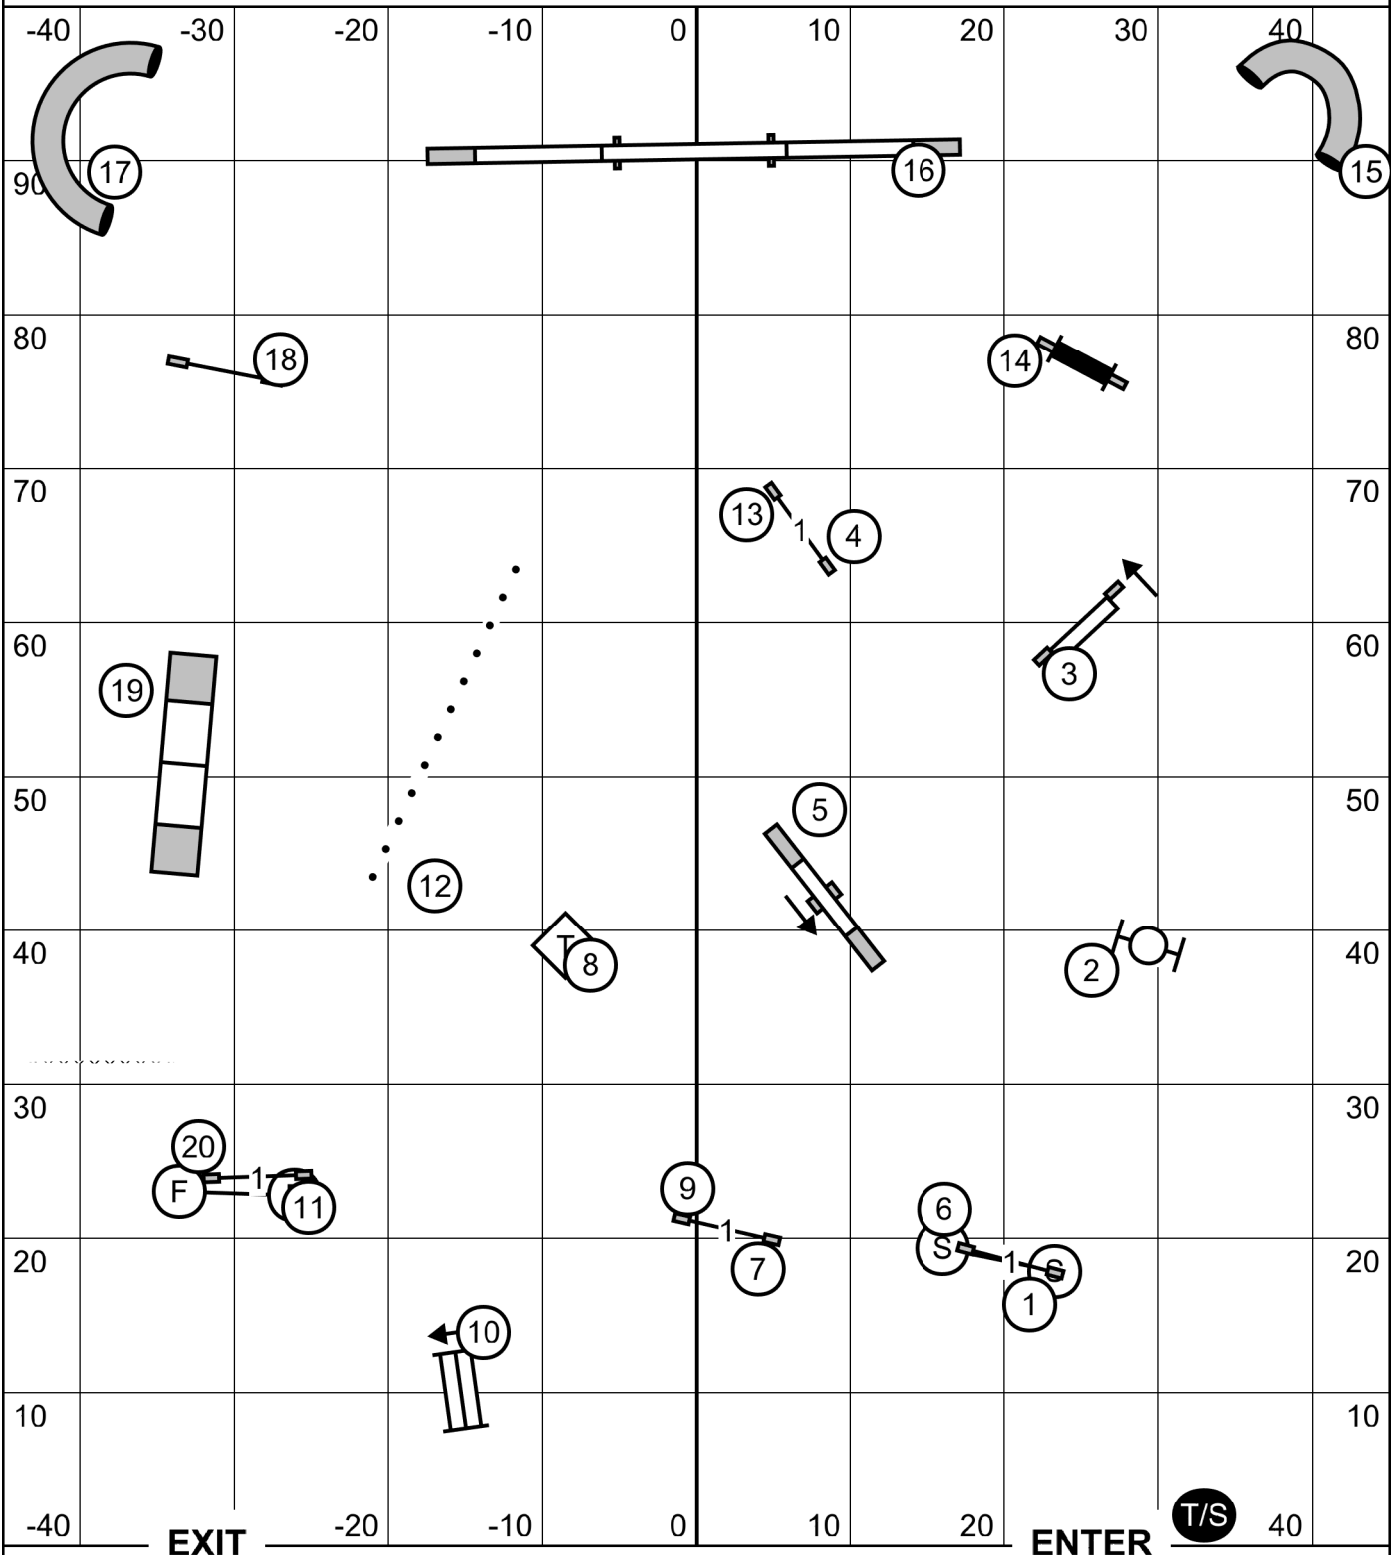

Show Me Agility Club of Central Missouri
 Agility Trial - Columbia Canine Sports Center
 Columbia, Missouri
 Sunday, November 5, 2023

Premier Standard

Ring: 90' X 100'
 Indoors on Soccer Turf
 Judge: Candy Nettles

Please enter when the dog in the ring is at #18

Show Me Agility Club of Central Missouri
 Agility Trial - Columbia Canine Sports Center
 Columbia, Missouri
 Sunday, November 5, 2023

Master Excellent Standard

Ring: 90' X 100'
 Indoors on Soccer Turf
 Judge: Candy Nettles

Please enter when the dog in the ring is at #18

Show Me Agility Club of Central Missouri
 Agility Trial - Columbia Canine Sports Center
 Columbia, Missouri
 Sunday, November 5, 2023

Open Standard

Ring: 90' X 100'
 Indoors on Soccer Turf
 Judge: Candy Nettles

EXIT

ENTER

T/S

Please enter when the dog in the ring is at # 16 - A-Frame

Show Me Agility Club of Central Missouri
 Agility Trial - Columbia Canine Sports Center
 Columbia, Missouri
 Sunday, November 5, 2023