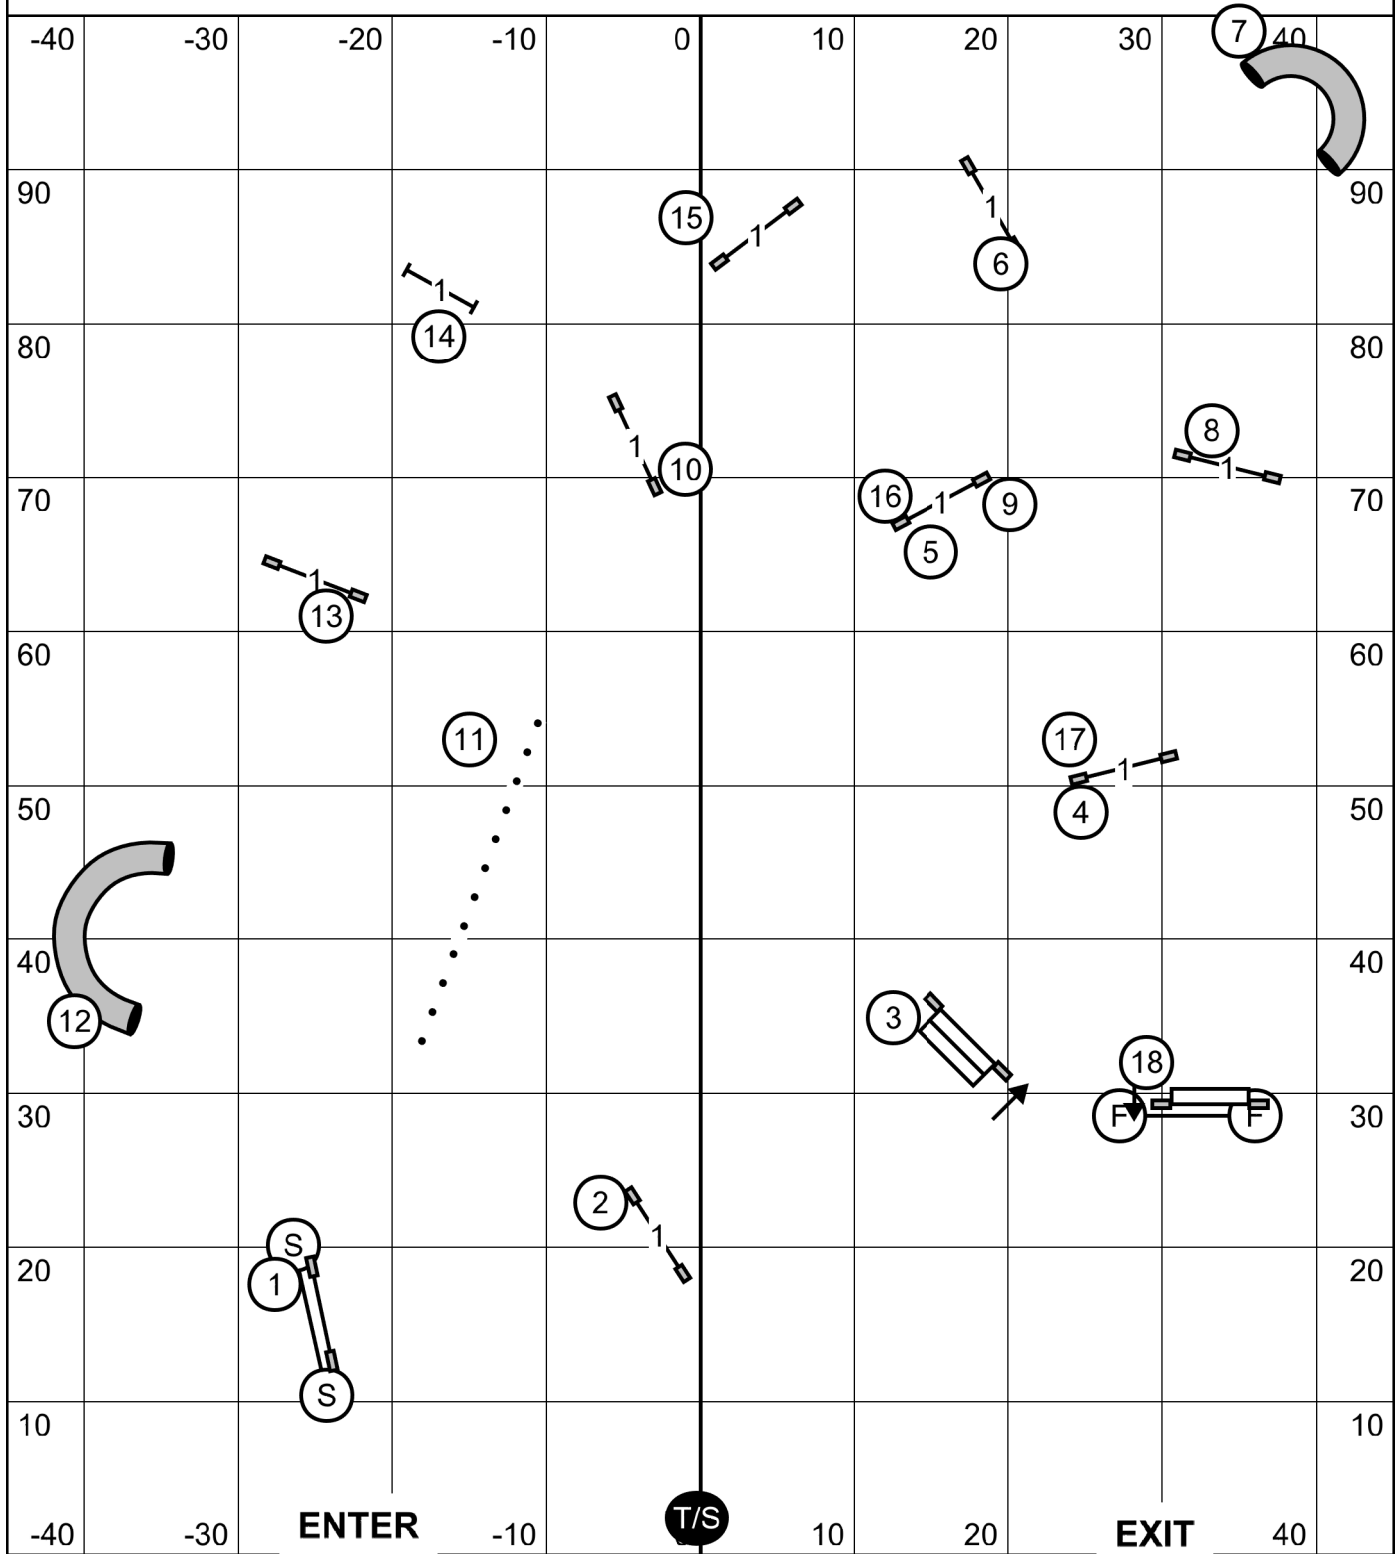

Show Me Agility Club of Central Missouri
 Agility Trial - Columbia Canine Sports Center
 Columbia, Missouri
 Saturday, November 4, 2023

Premier JWW

Ring: 90' X 100'
 Indoors on Soccer Turf
 Judge: Candy Nettles

Please enter when the dog in the ring is at #16

Show Me Agility Club of Central Missouri
 Agility Trial - Columbia Canine Sports Center
 Columbia, Missouri
 Saturday, November 4, 2023

Master Excellent JWW

Ring: 90' X 100'
 Indoors on Soccer Turf
 Judge: Candy Nettles

ENTER

T/S

EXIT

Please enter when the dog in the ring is at #16

Show Me Agility Club of Central Missouri
 Agility Trial - Columbia Canine Sports Center
 Columbia, Missouri
 Saturday, November 4, 2023

Open JWW

Ring: 90' X 100'
 Indoors on Soccer Turf
 Judge: Candy Nettles

Please enter when the dog in the ring is at #15

Show Me Agility Club of Central Missouri
 Agility Trial - Columbia Canine Sports Center
 Columbia, Missouri
 Saturday, November 4, 2023