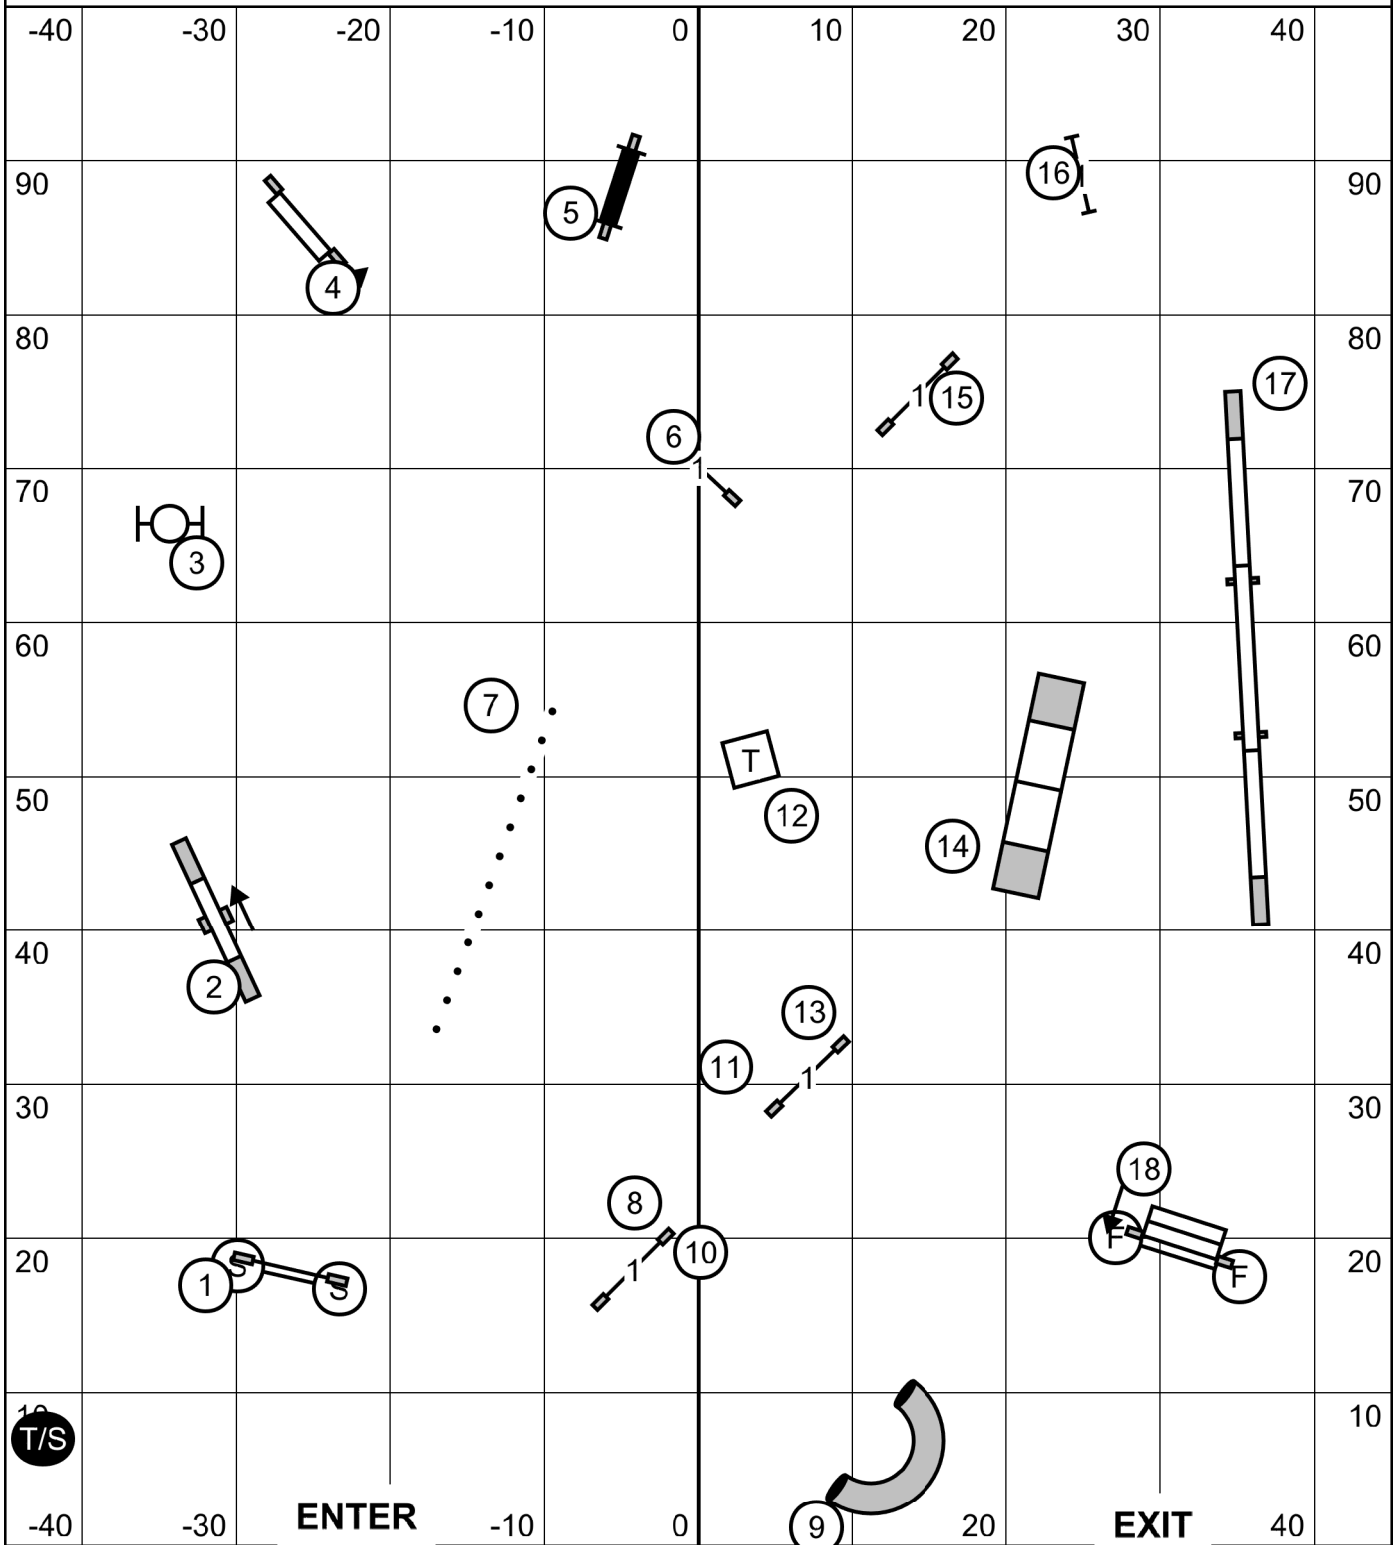

Time 2 Beat

Ring: 90' X 100'
 Indoors on Soccer Turf
 Judge: Candy Nettles

Please enter when the dog in the ring is at #16 A-Frame

Show Me Agility Club of Central Missouri
 Agility Trial - Columbia Canine Sports Center
 Columbia, Missouri
 Saturday, November 4, 2023

Master Excellent Standard

Ring: 90' X 100'
 Indoors on Soccer Turf
 Judge: Candy Nettles

Please enter when the dog in the ring is at #17 - Dogwalk

Show Me Agility Club of Central Missouri
 Agility Trial - Columbia Canine Sports Center
 Columbia, Missouri
 Saturday, November 4, 2023