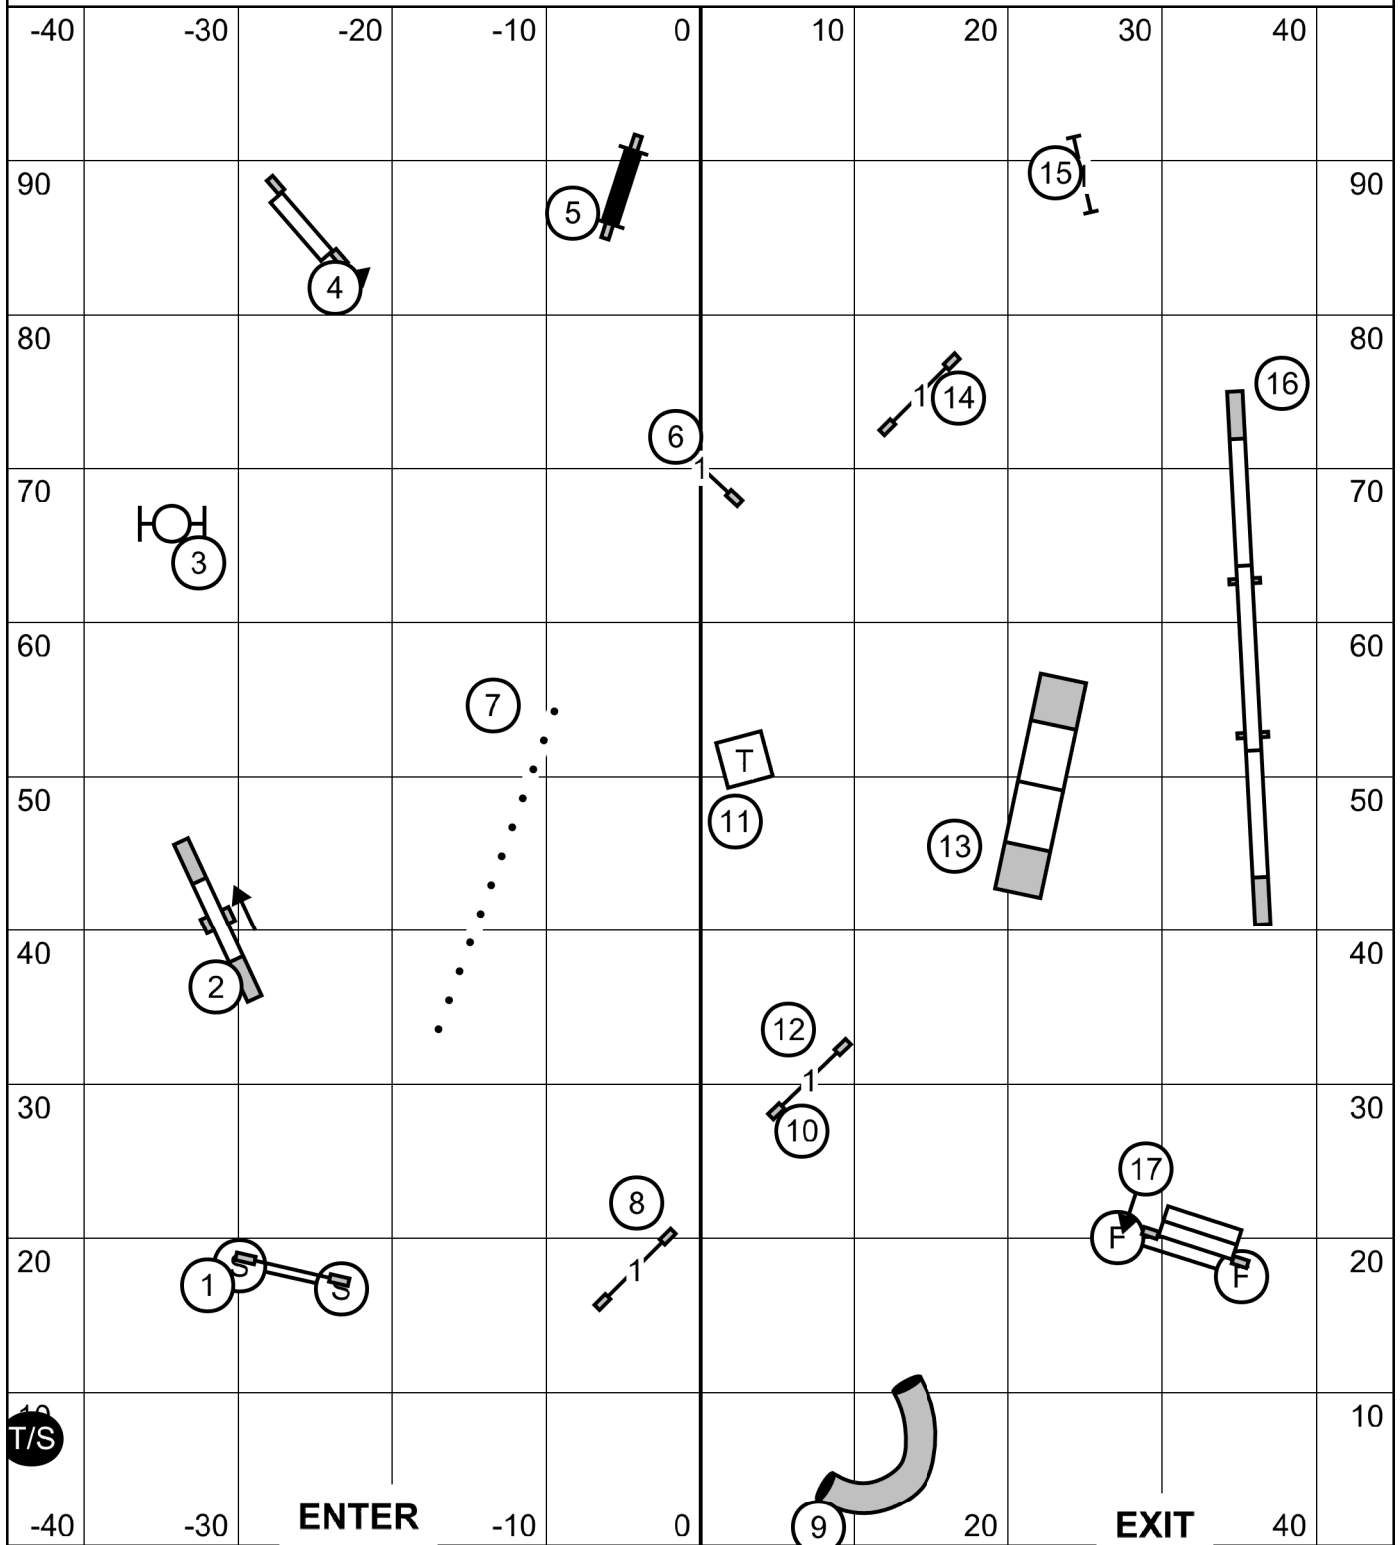

Master Excellent Standard

Ring: 90' X 100'
 Indoors on Soccer Turf
 Judge: Candy Nettles

Please enter when the dog in the ring is at #17 - Dogwalk

Show Me Agility Club of Central Missouri
 Agility Trial - Columbia Canine Sports Center
 Columbia, Missouri
 Saturday, November 4, 2023

Open Standard

Ring: 90' X 100'
 Indoors on Soccer Turf
 Judge: Candy Nettles

Please enter when the dog in the ring is at #17 - Dogwalk

Show Me Agility Club of Central Missouri
 Agility Trial - Columbia Canine Sports Center
 Columbia, Missouri
 Saturday, November 4, 2023