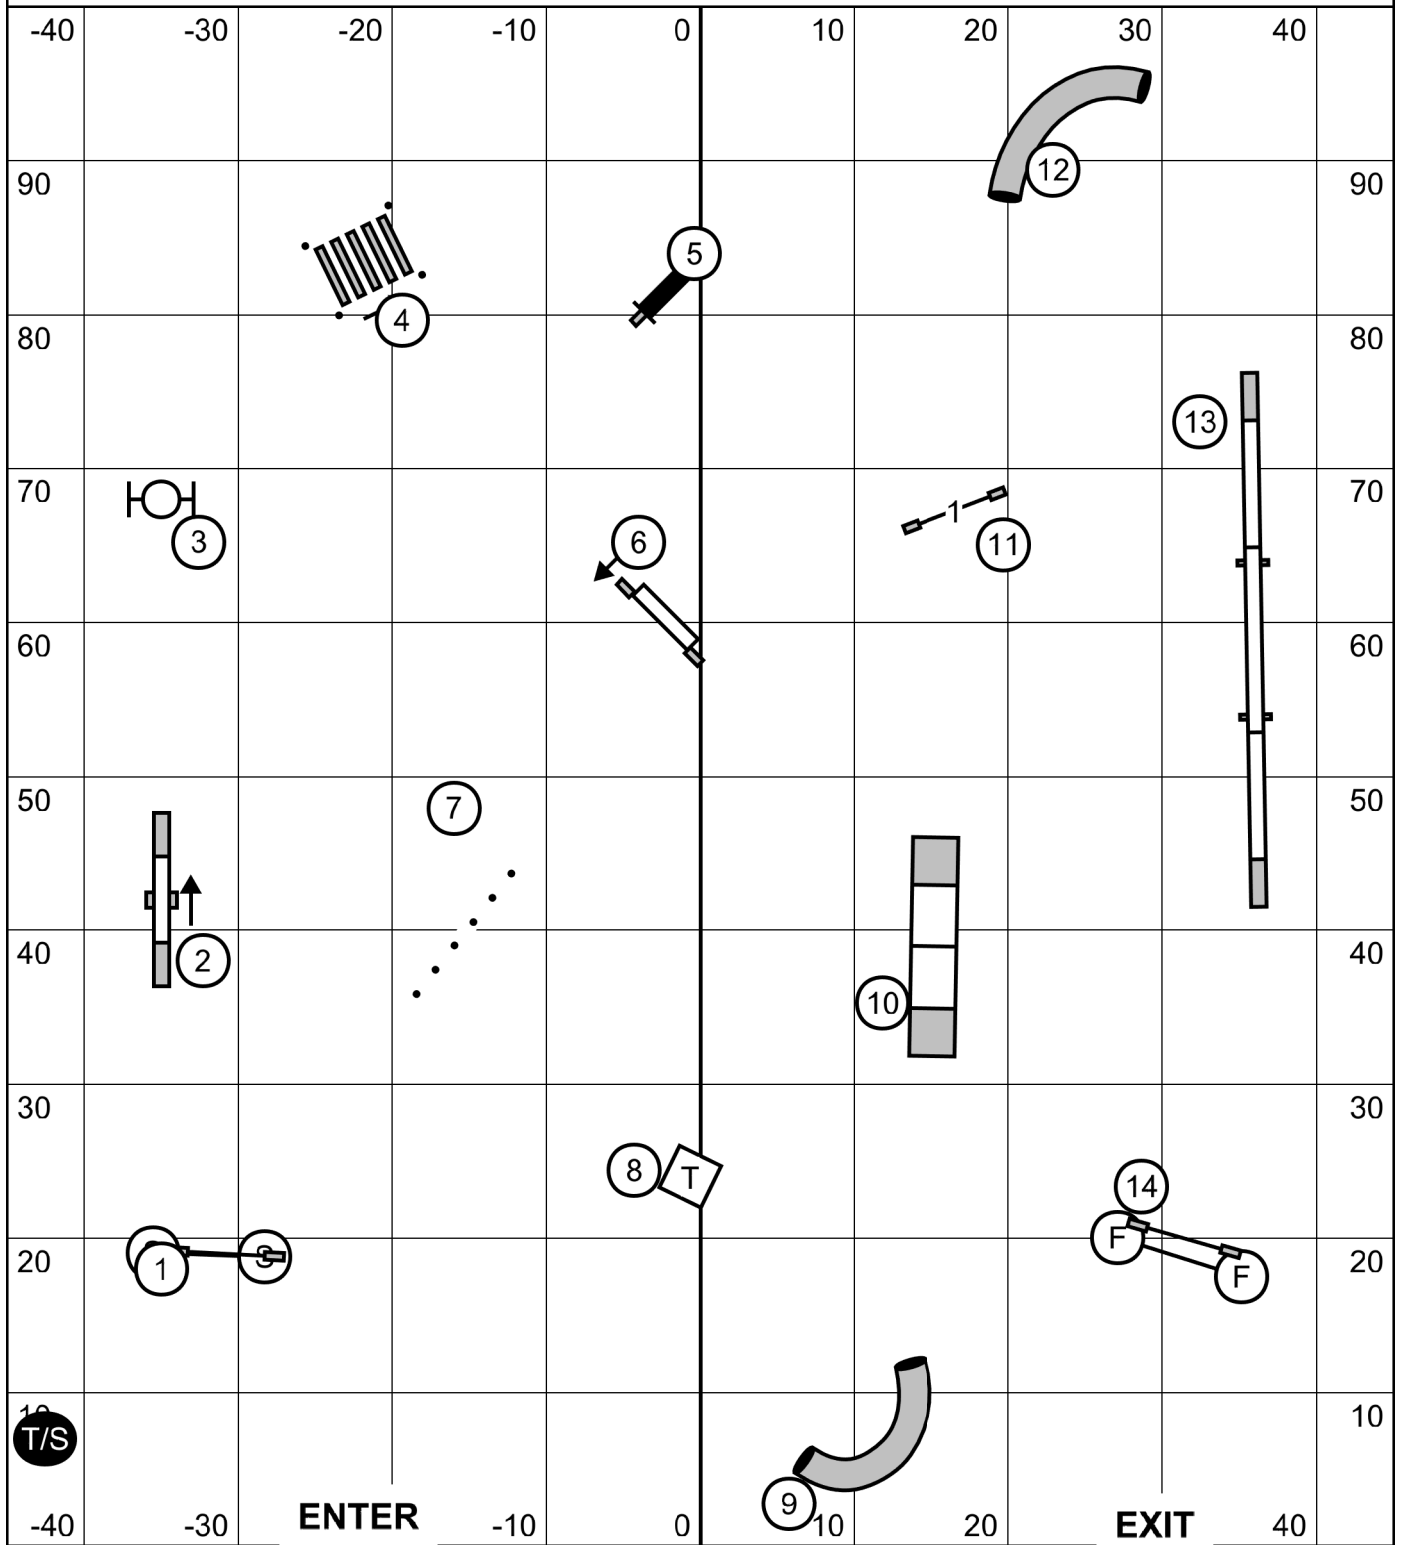

Open Standard

Ring: 90' X 100'
 Indoors on Soccer Turf
 Judge: Candy Nettles

Please enter when the dog in the ring is at #17 - Dogwalk

Show Me Agility Club of Central Missouri
 Agility Trial - Columbia Canine Sports Center
 Columbia, Missouri
 Saturday, November 4, 2023

Novice Standard

Ring: 90' X 100'
 Indoors on Soccer Turf
 Judge: Candy Nettles

16
T/S

ENTER

EXIT

Please enter when the dog in the ring is at #13 - Dogwalk