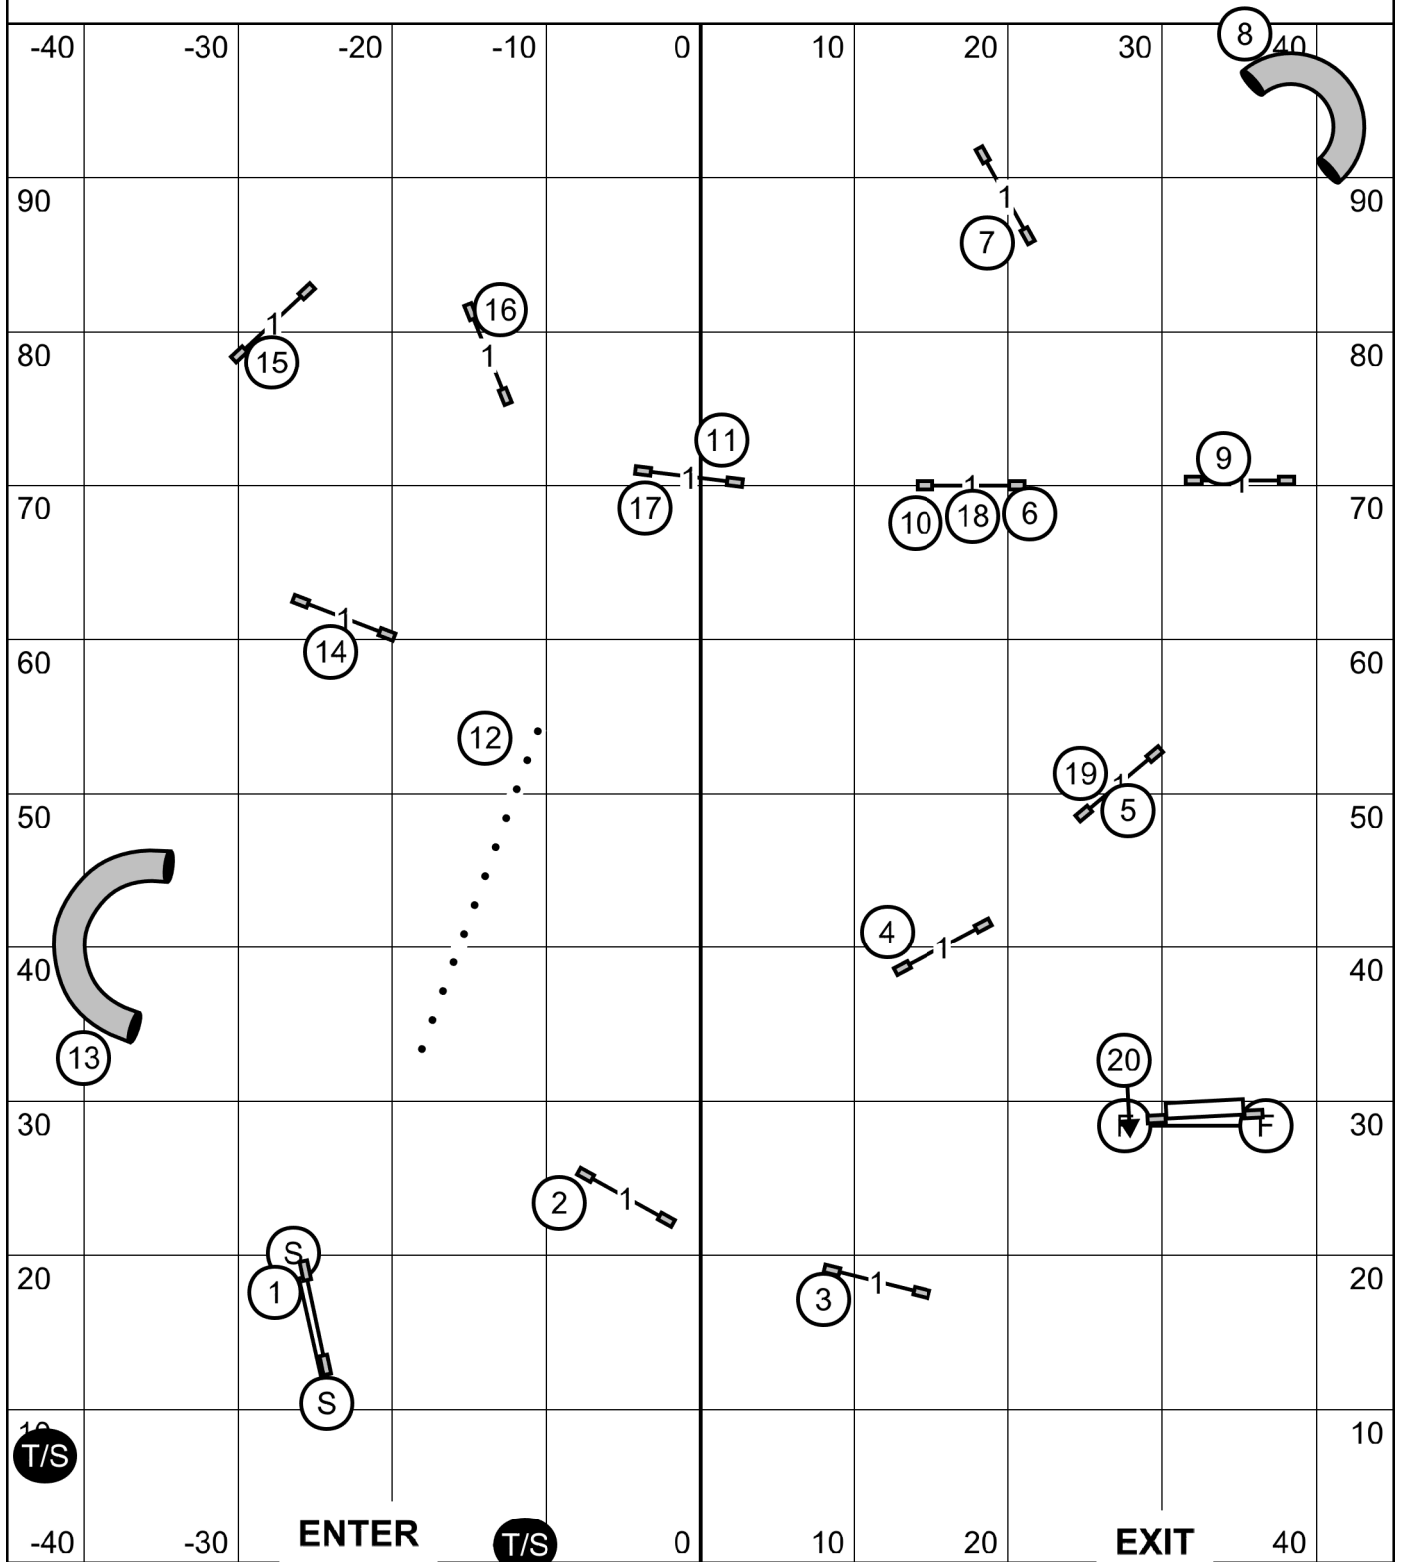

Show Me Agility Club of Central Missouri
 Agility Trial - Columbia Canine Sports Center
 Columbia, Missouri
 Saturday, November 4, 2023

Premier JWW

Ring: 90' X 100'
 Indoors on Soccer Turf
 Judge: Candy Nettles

Please enter when the dog in the ring is at #16

Show Me Agility Club of Central Missouri
 Agility Trial - Columbia Canine Sports Center
 Columbia, Missouri
 Saturday, November 4, 2023

Master Excellent JWW

Ring: 90' X 100'
 Indoors on Soccer Turf
 Judge: Candy Nettles

ENTER

T/S

EXIT

Please enter when the dog in the ring is at #16

Show Me Agility Club of Central Missouri
 Agility Trial - Columbia Canine Sports Center
 Columbia, Missouri
 Saturday, November 4, 2023

Open JWW

Ring: 90' X 100'
 Indoors on Soccer Turf
 Judge: Candy Nettles

Please enter when the dog in the ring is at #15

Show Me Agility Club of Central Missouri
 Agility Trial - Columbia Canine Sports Center
 Columbia, Missouri
 Saturday, November 4, 2023