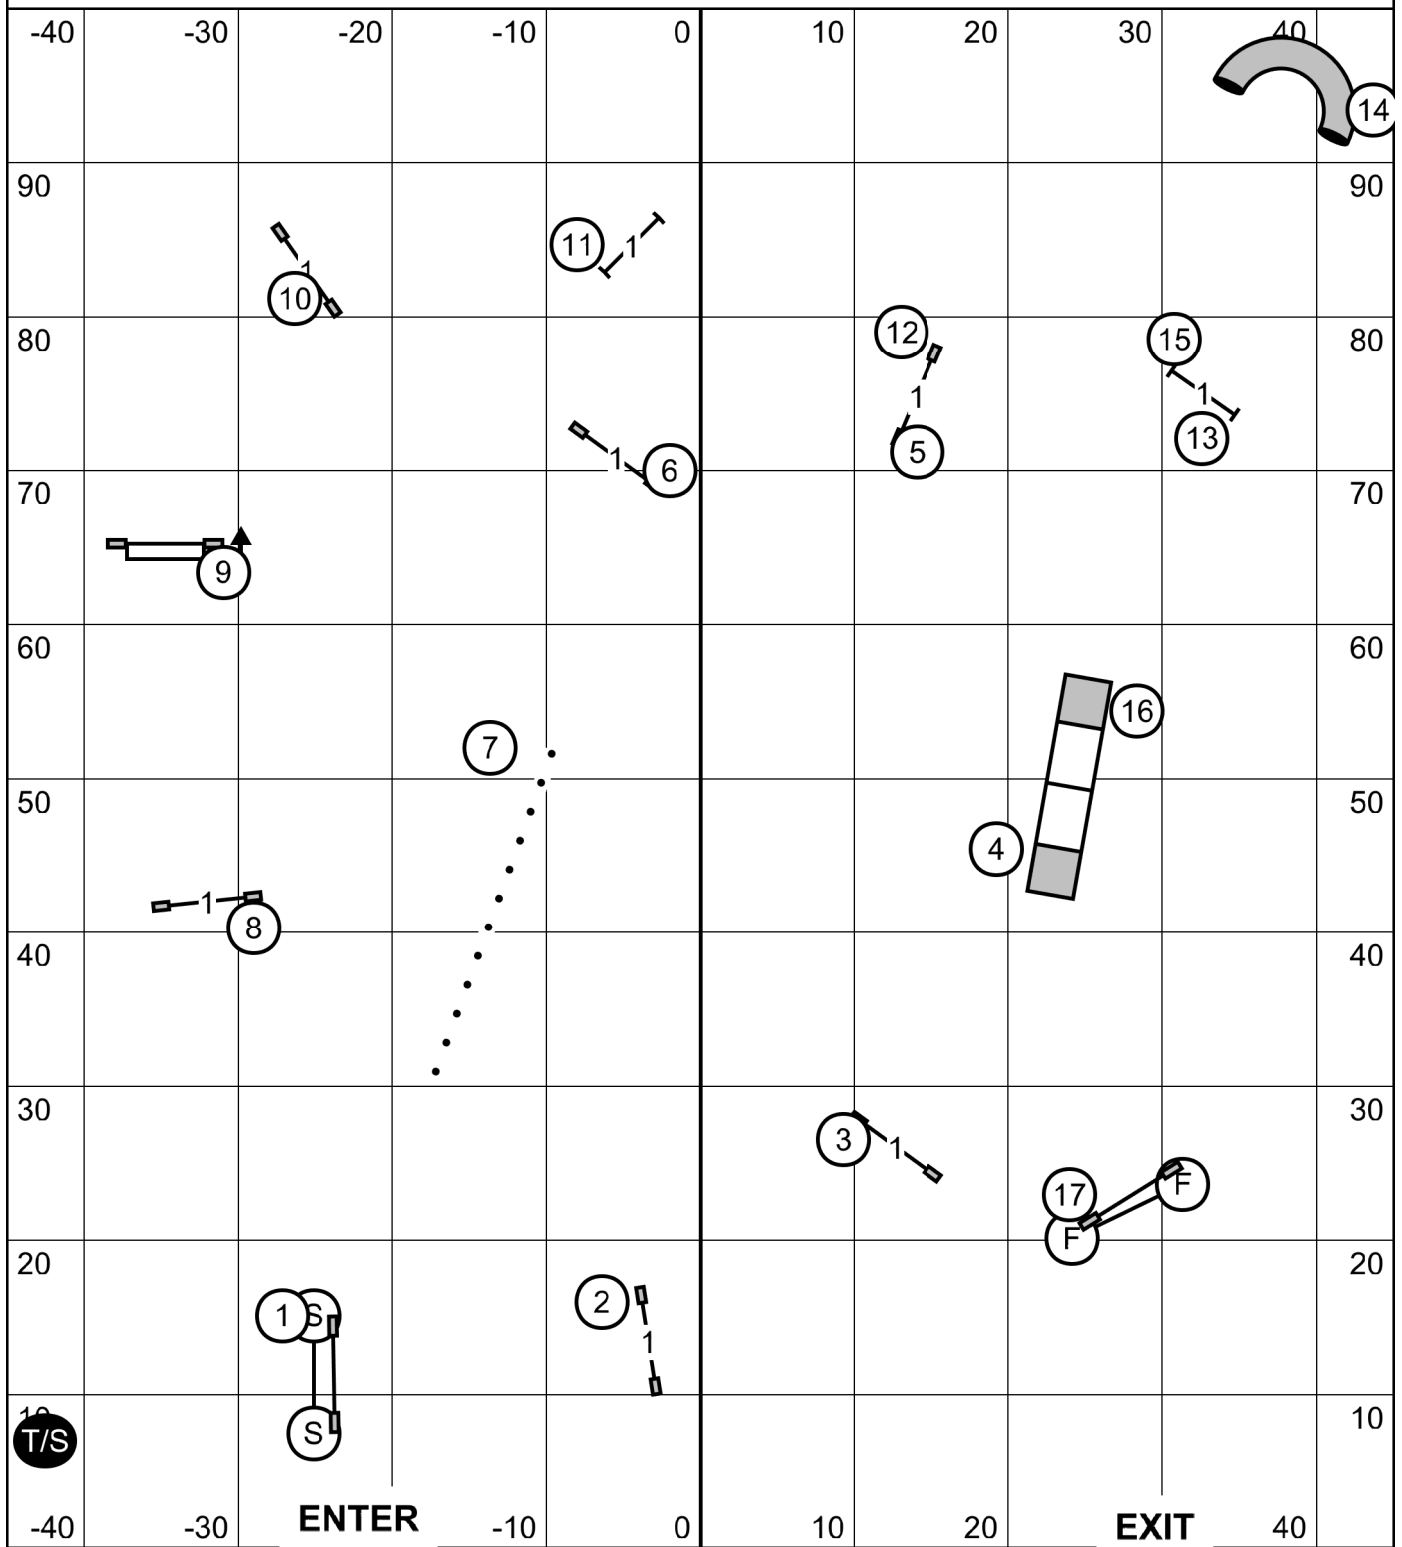

Show Me Agility Club of Central Missouri
Agility Trial - Columbia Canine Sports Center
Columbia, Missouri
Saturday, November 4, 2023

Time 2 Beat

Ring: 90' X 100'
Indoors on Soccer Turf
Judge: Candy Nettles

Please enter when the dog in the ring is at #16 A-Frame