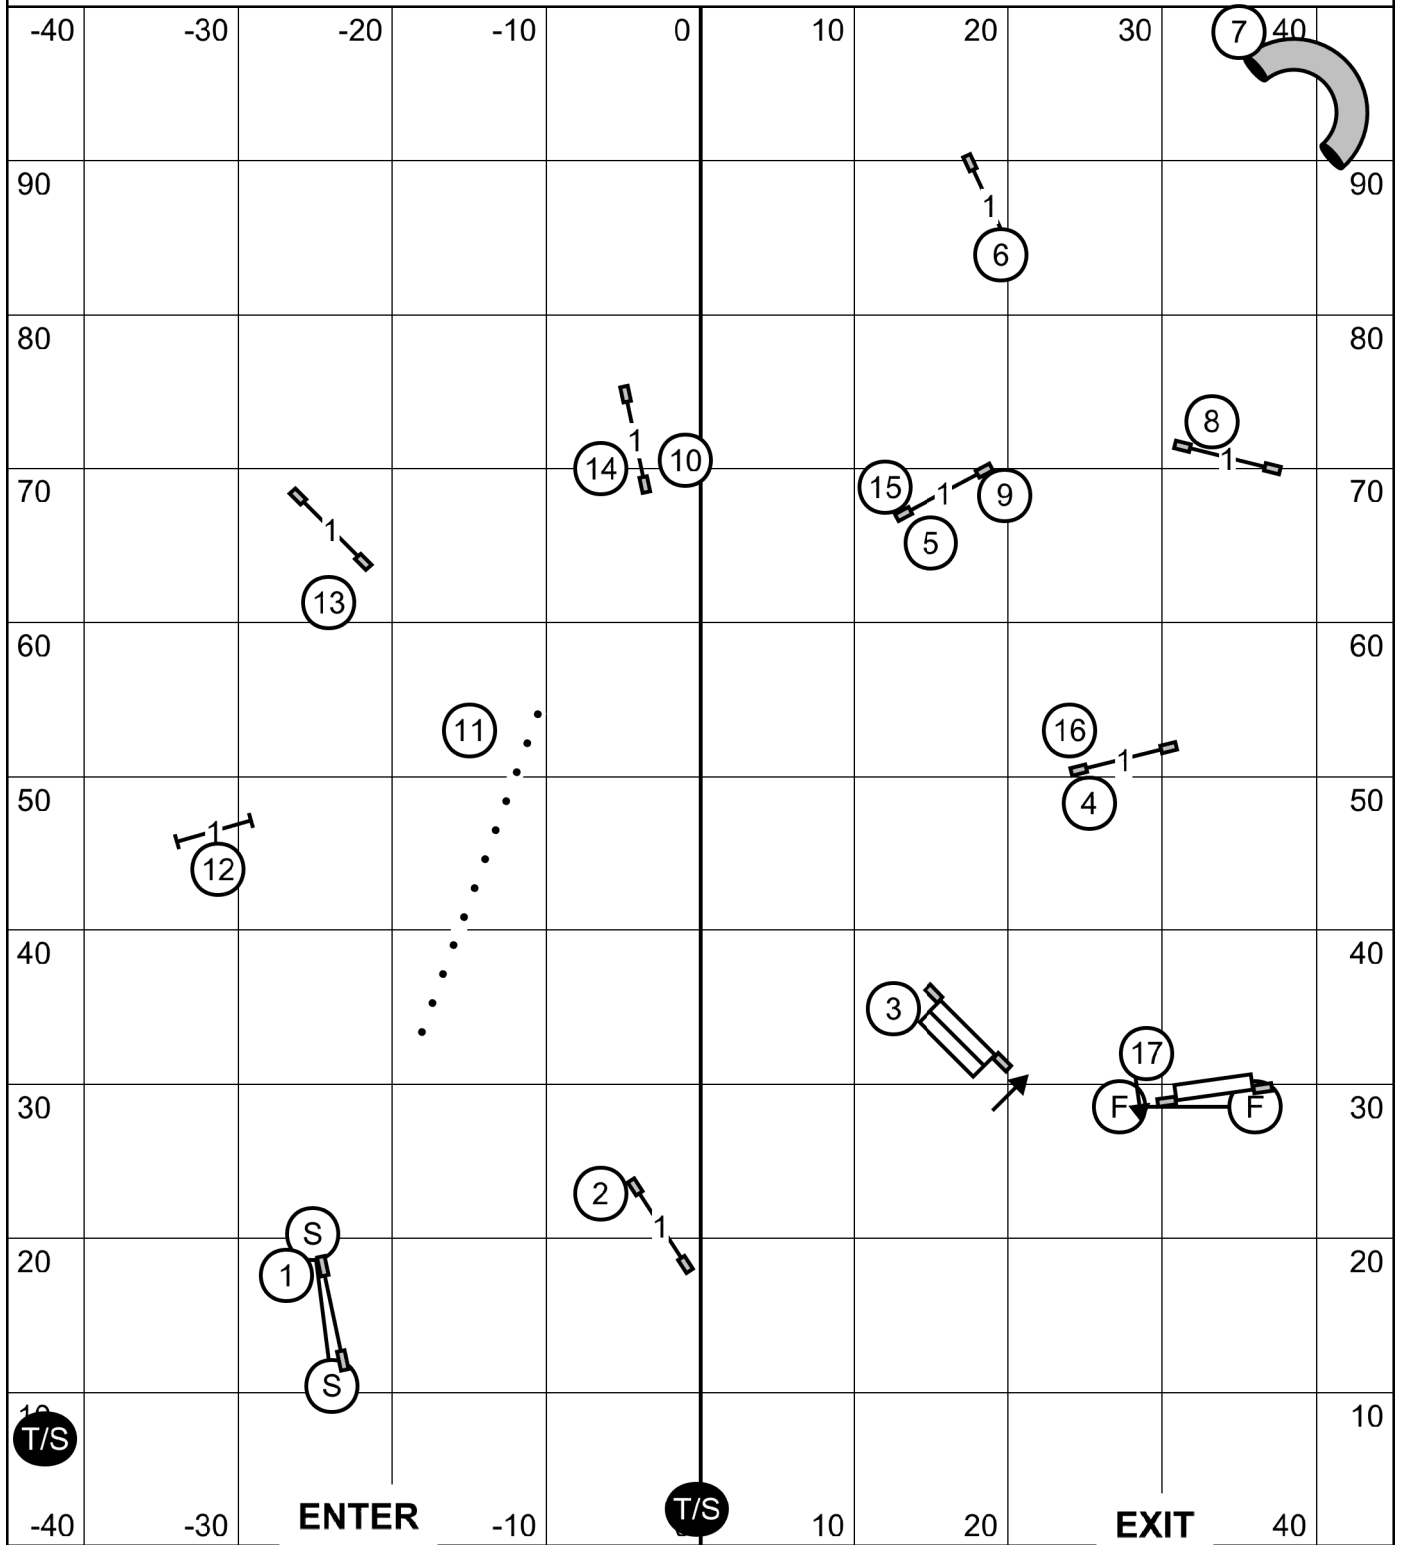

Ring: 90' X 100'
 Indoors on Soccer Turf
 Judge: Candy Nettles

ENTER

T/S

EXIT

Please enter when the dog in the ring is at #16

Show Me Agility Club of Central Missouri
 Agility Trial - Columbia Canine Sports Center
 Columbia, Missouri
 Saturday, November 4, 2023

Open JWW

Ring: 90' X 100'
 Indoors on Soccer Turf
 Judge: Candy Nettles

Please enter when the dog in the ring is at #15

Show Me Agility Club of Central Missouri
 Agility Trial - Columbia Canine Sports Center
 Columbia, Missouri
 Saturday, November 4, 2023