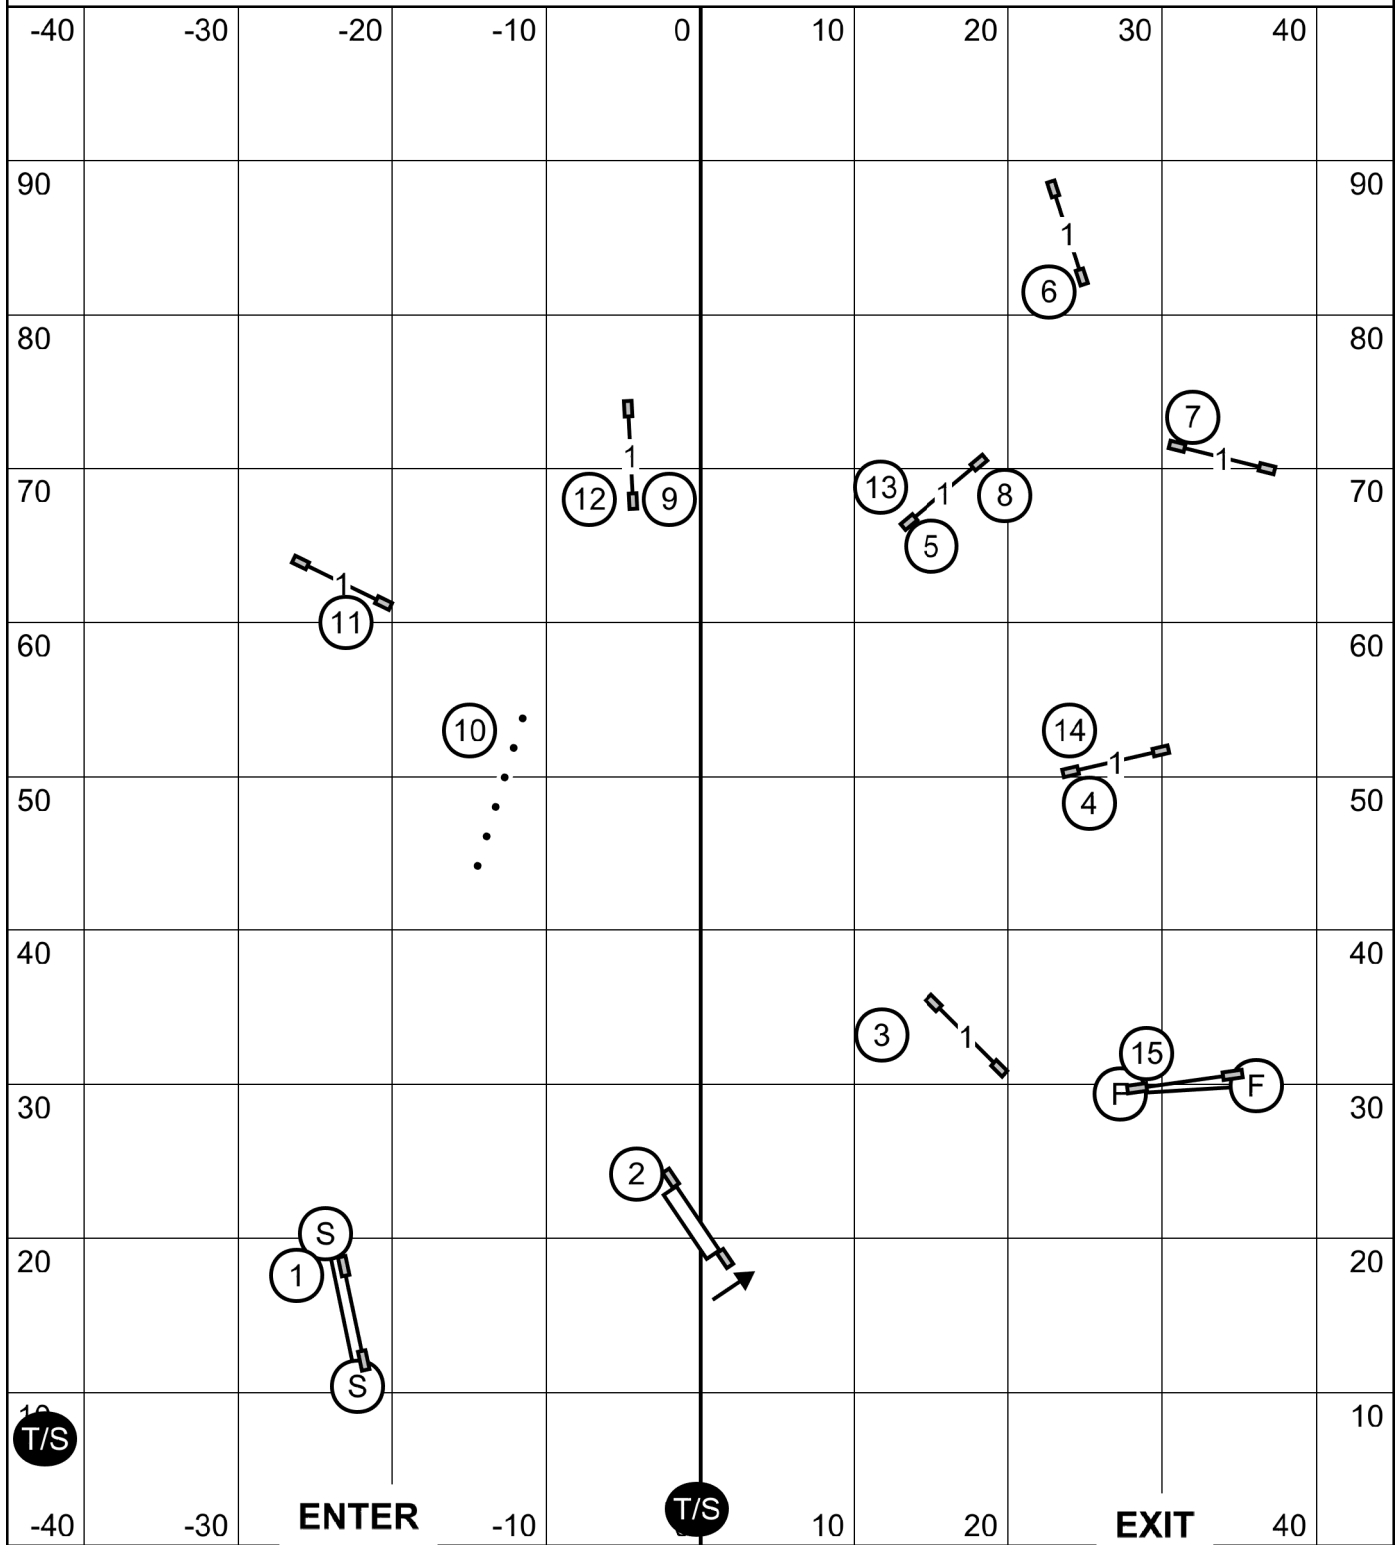

Ring: 90' X 100'
 Indoors on Soccer Turf
 Judge: Candy Nettles

ENTER

T/S

EXIT

Please enter when the dog in the ring is at #16

Show Me Agility Club of Central Missouri
 Agility Trial - Columbia Canine Sports Center
 Columbia, Missouri
 Saturday, November 4, 2023

Open JWW

Ring: 90' X 100'
 Indoors on Soccer Turf
 Judge: Candy Nettles

Please enter when the dog in the ring is at #15

Show Me Agility Club of Central Missouri
 Agility Trial - Columbia Canine Sports Center
 Columbia, Missouri
 Saturday, November 4, 2023

Novice JWW

Ring: 90' X 100'
 Indoors on Soccer Turf
 Judge: Candy Nettles

Please enter when the dog in the ring is at #13

Show Me Agility Club of Central Missouri
 Agility Trial - Columbia Canine Sports Center
 Columbia, Missouri
 Saturday, November 4, 2023