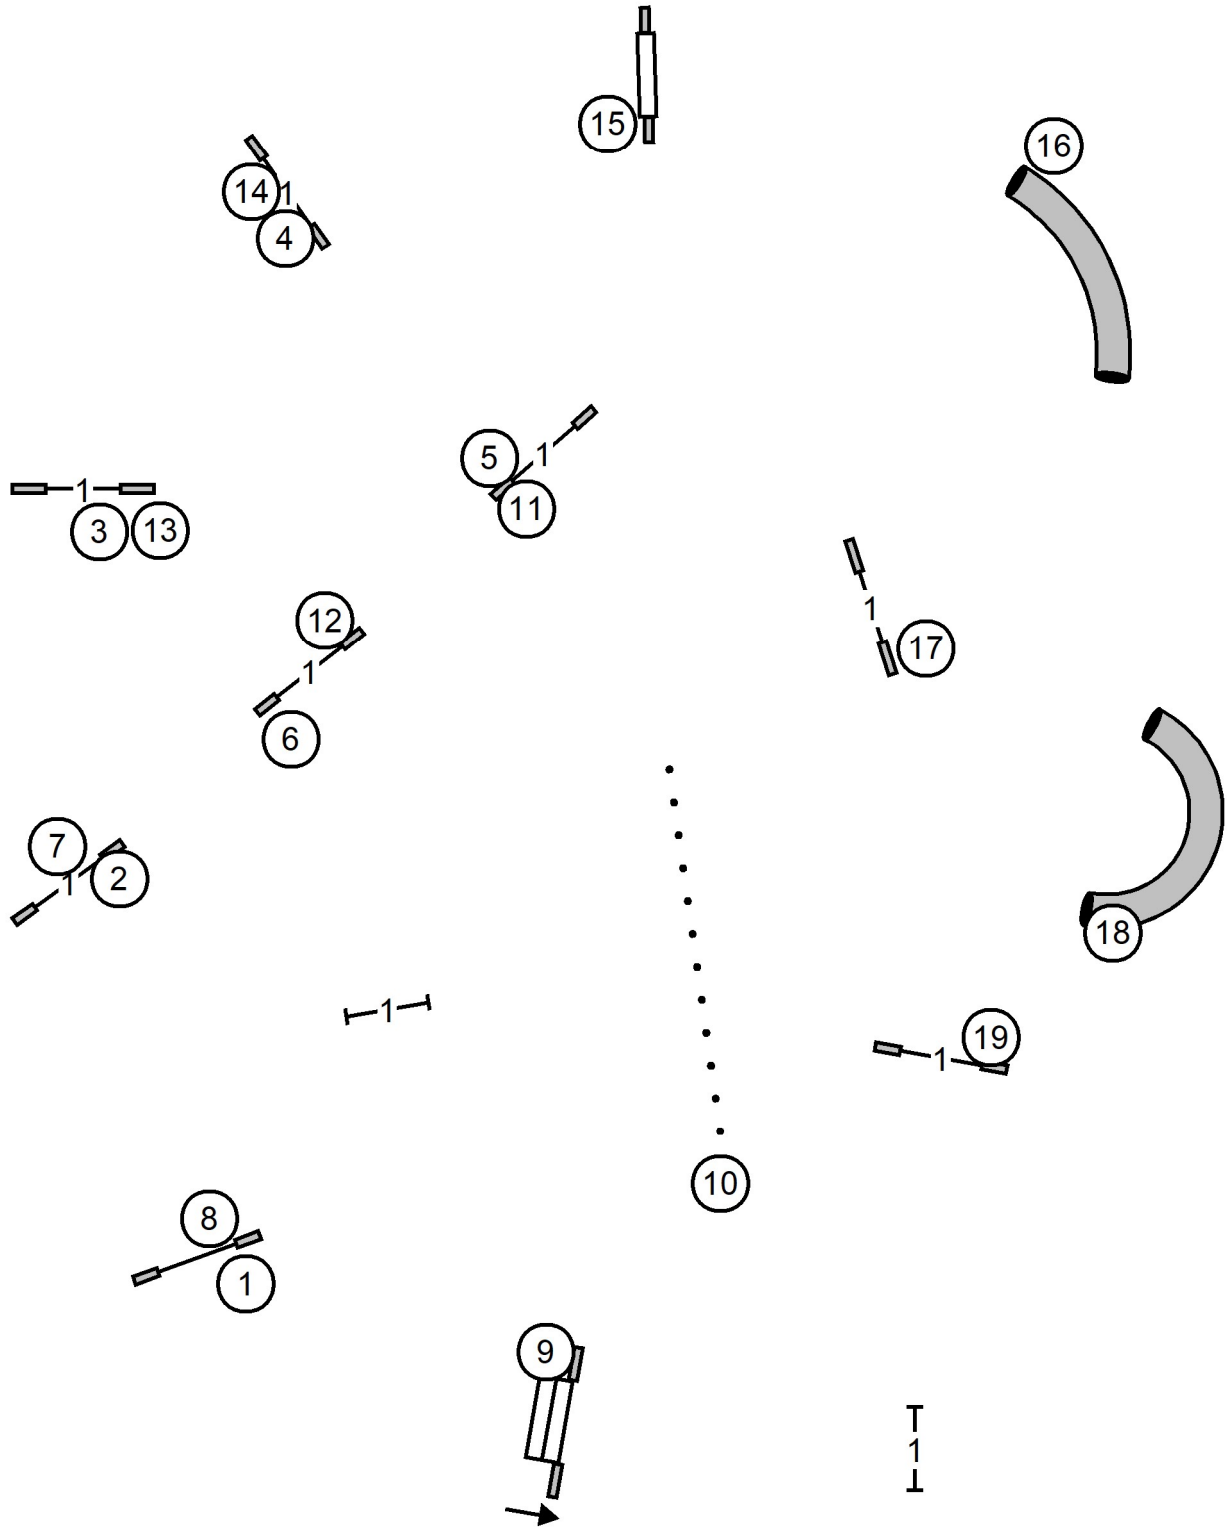

Exc/Master JWW

Mound City Obedience Training Club

Lisa Jarvis

Nov 18, 2023

8