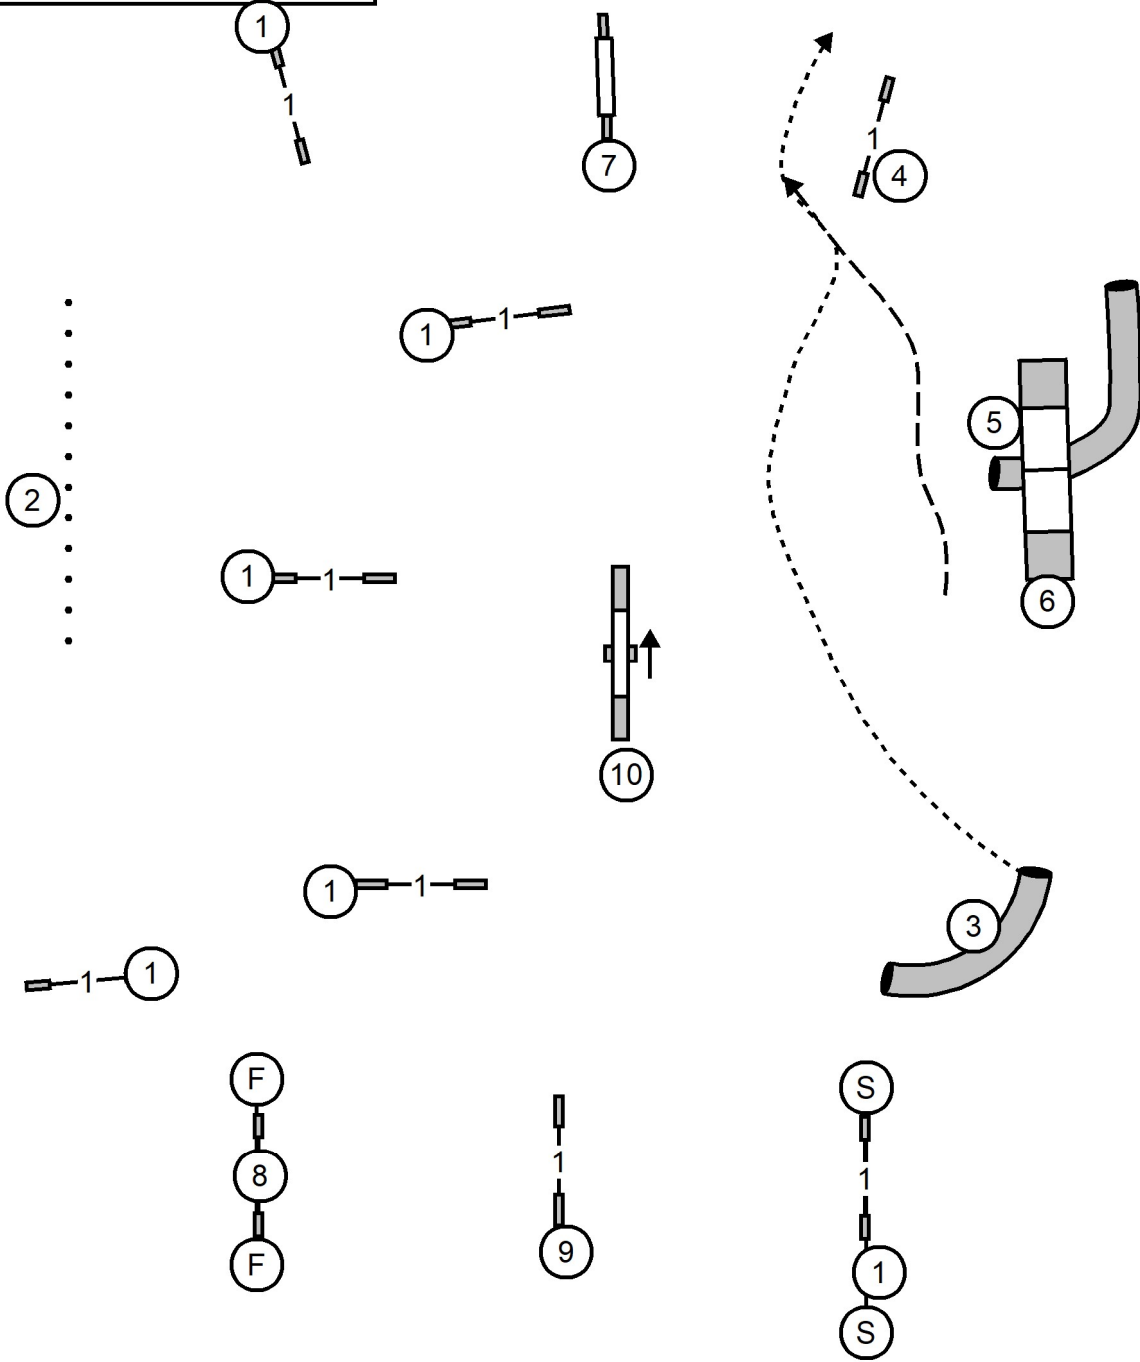

# FAST

Mound City Obedience Training Club

Lisa Jarvis

Nov 18, 2023

41 sec - 4"  
 38 sec - 8", 8P, 12P  
 35 sec - 12", 16", 16P, 20P  
 32 sec - 20", 24", 24"C

E/M 6-4-5

OPEN 5-4  
 dotted line

Novice 5-4  
 dashed line