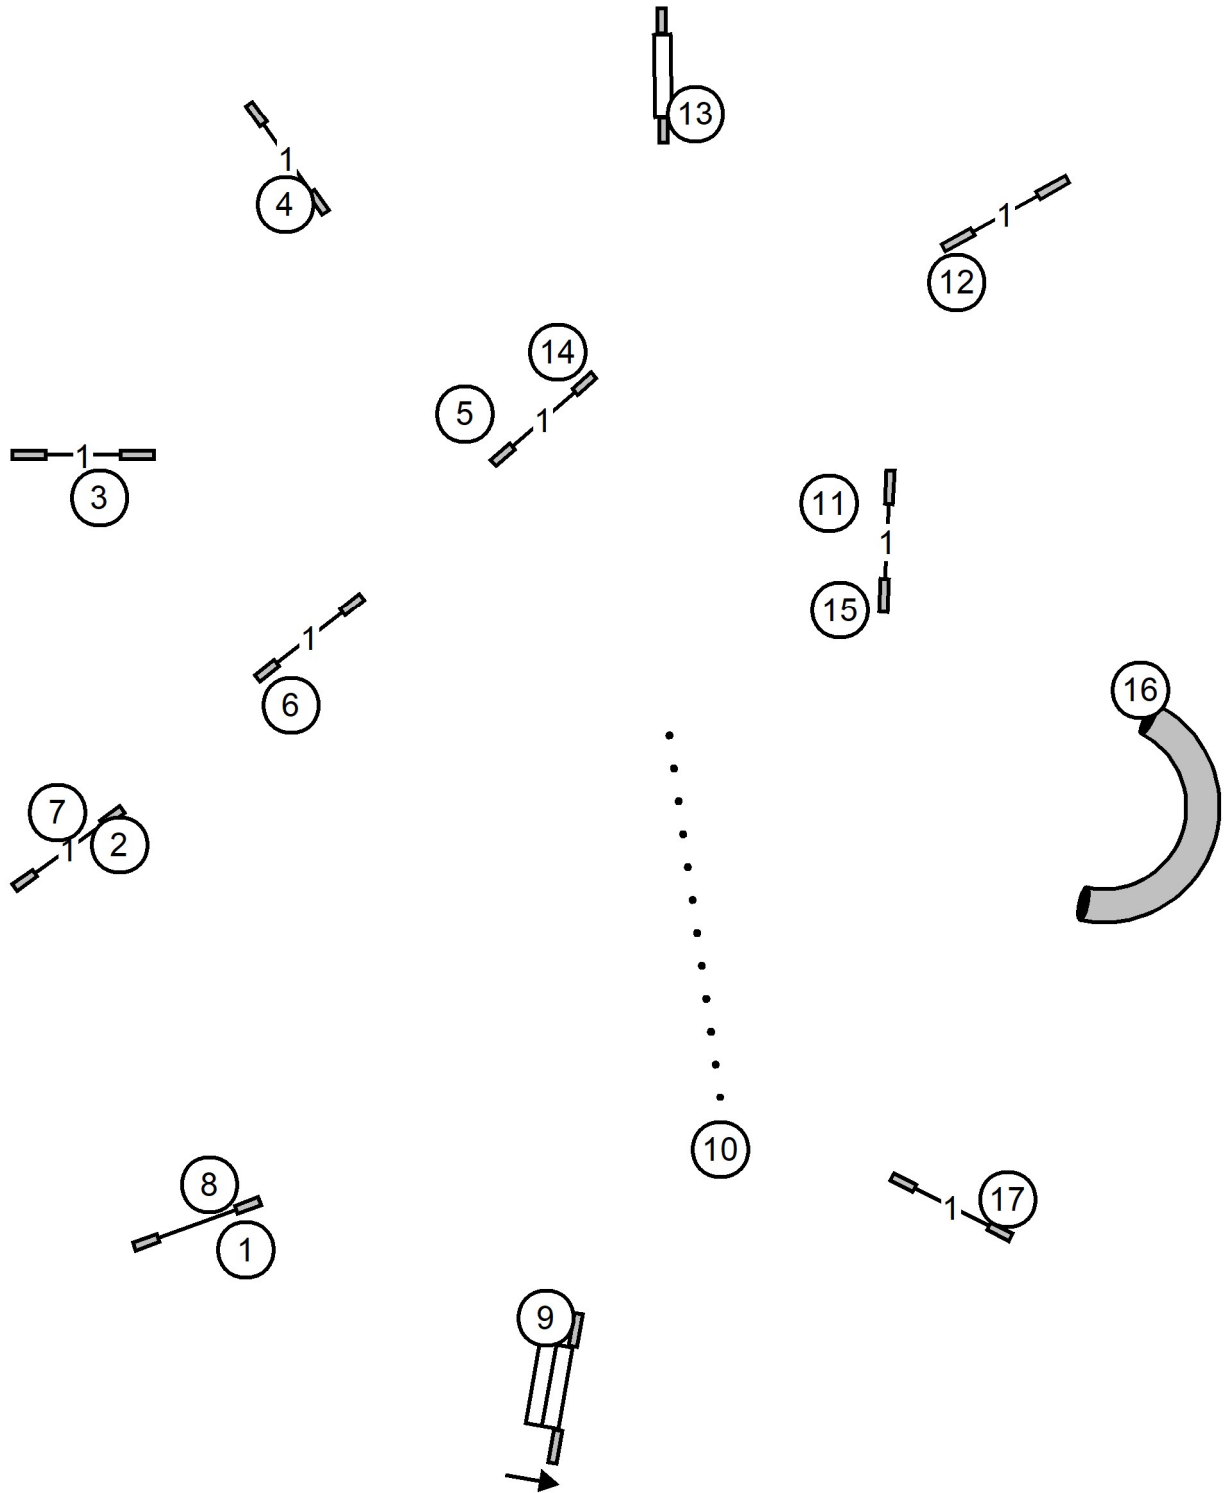

Open JWW

Mound City Obedience Training Club
Lisa Jarvis
Nov 18, 2023

8