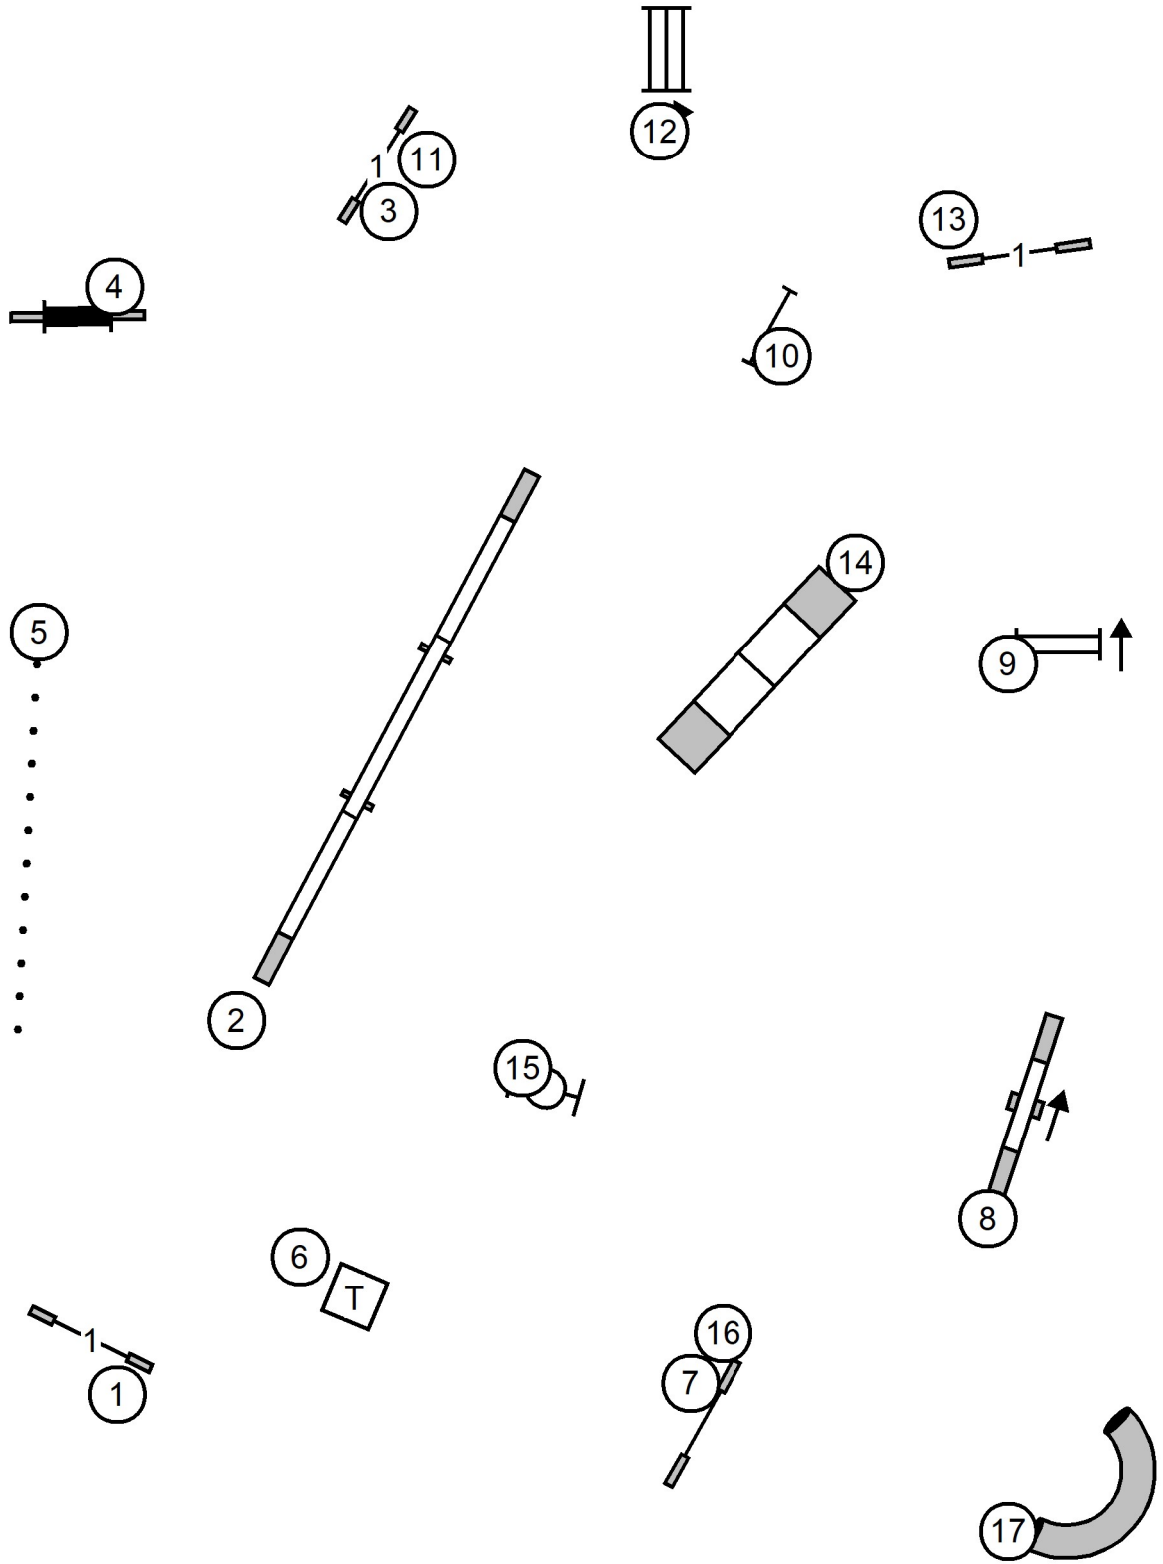

Open Std

Mound City Obedience Training Club
Lisa Jarvis
Nov 18, 2023

8