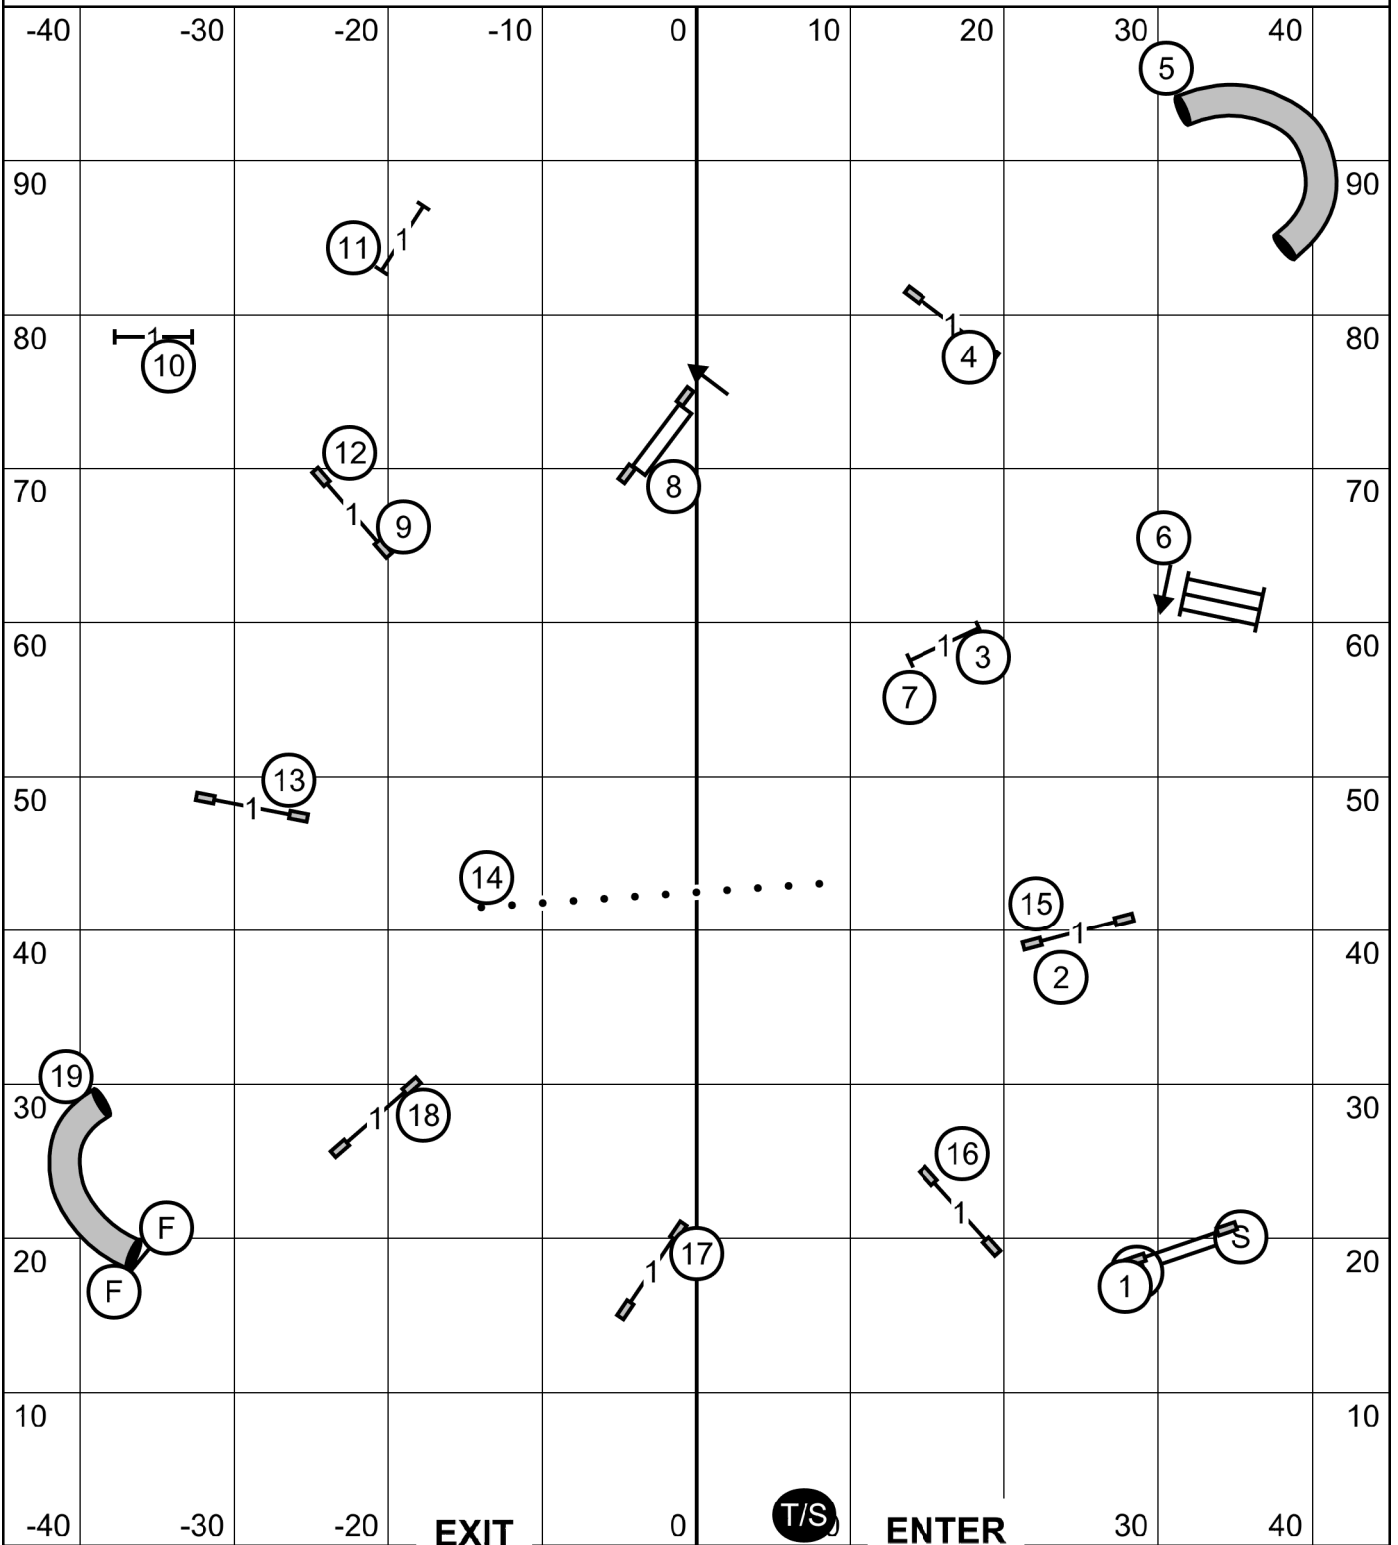

Novice Standard

Ring: 90' X 100'
 Indoors on Soccer Turf
 Judge: Candy Nettles

Please enter when the dog in the ring is at # 13 - A-Frame

Show Me Agility Club of Central Missouri
 Agility Trial - Columbia Canine Sports Center
 Columbia, Missouri
 Friday, November 3, 2023

Master Excellent JWW

Ring: 90' X 100'
 Indoors on Soccer Turf
 Judge: Candy Nettles

Please enter when the dog in the ring is at # 18

Show Me Agility Club of Central Missouri
 Agility Trial - Columbia Canine Sports Center
 Columbia, Missouri
 Friday, November 3, 2023