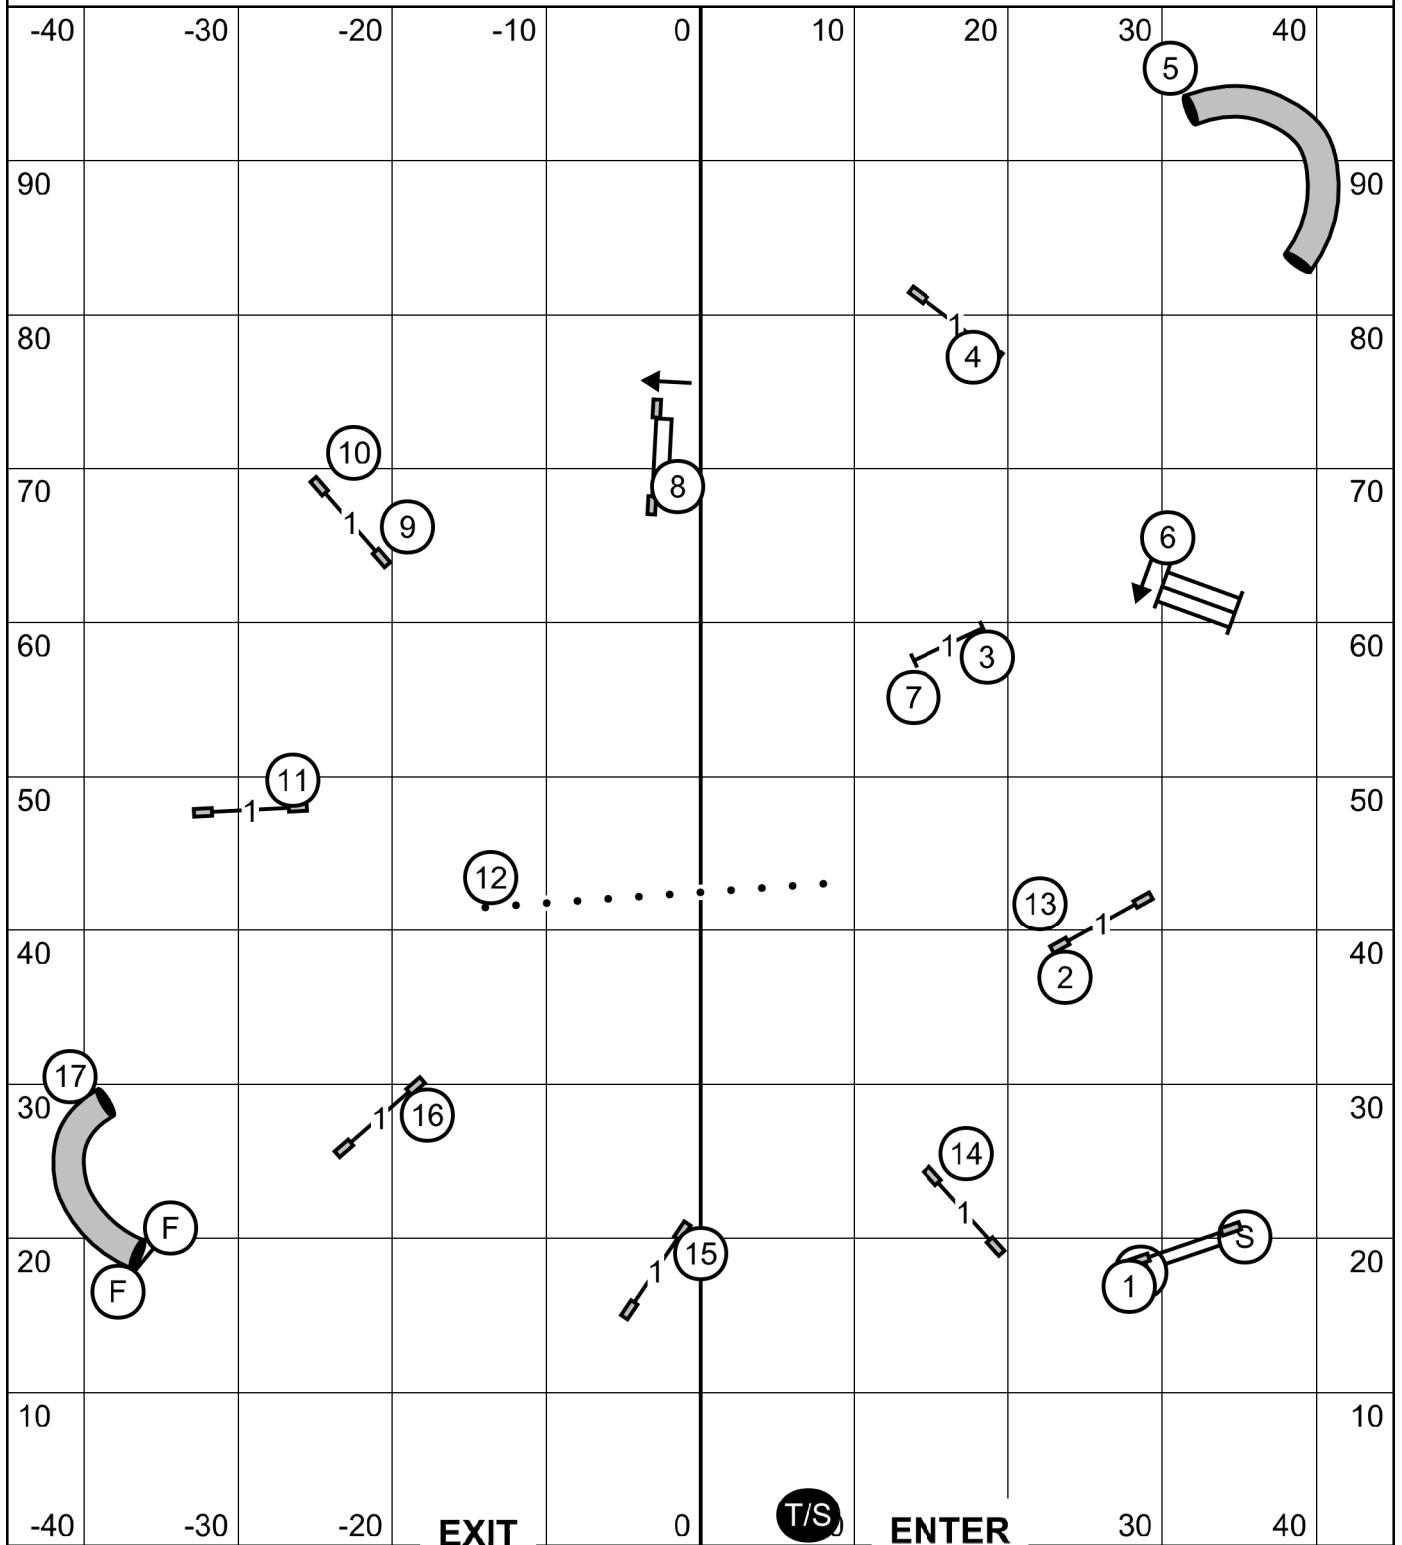

Master Excellent JWW

Ring: 90' X 100'
 Indoors on Soccer Turf
 Judge: Candy Nettles

Please enter when the dog in the ring is at # 18

Show Me Agility Club of Central Missouri
 Agility Trial - Columbia Canine Sports Center
 Columbia, Missouri
 Friday, November 3, 2023

Open JWW

Ring: 90' X 100'
 Indoors on Soccer Turf
 Judge: Candy Nettles

Please enter when the dog in the ring is at # 16

Show Me Agility Club of Central Missouri
 Agility Trial - Columbia Canine Sports Center
 Columbia, Missouri
 Friday, November 3, 2023