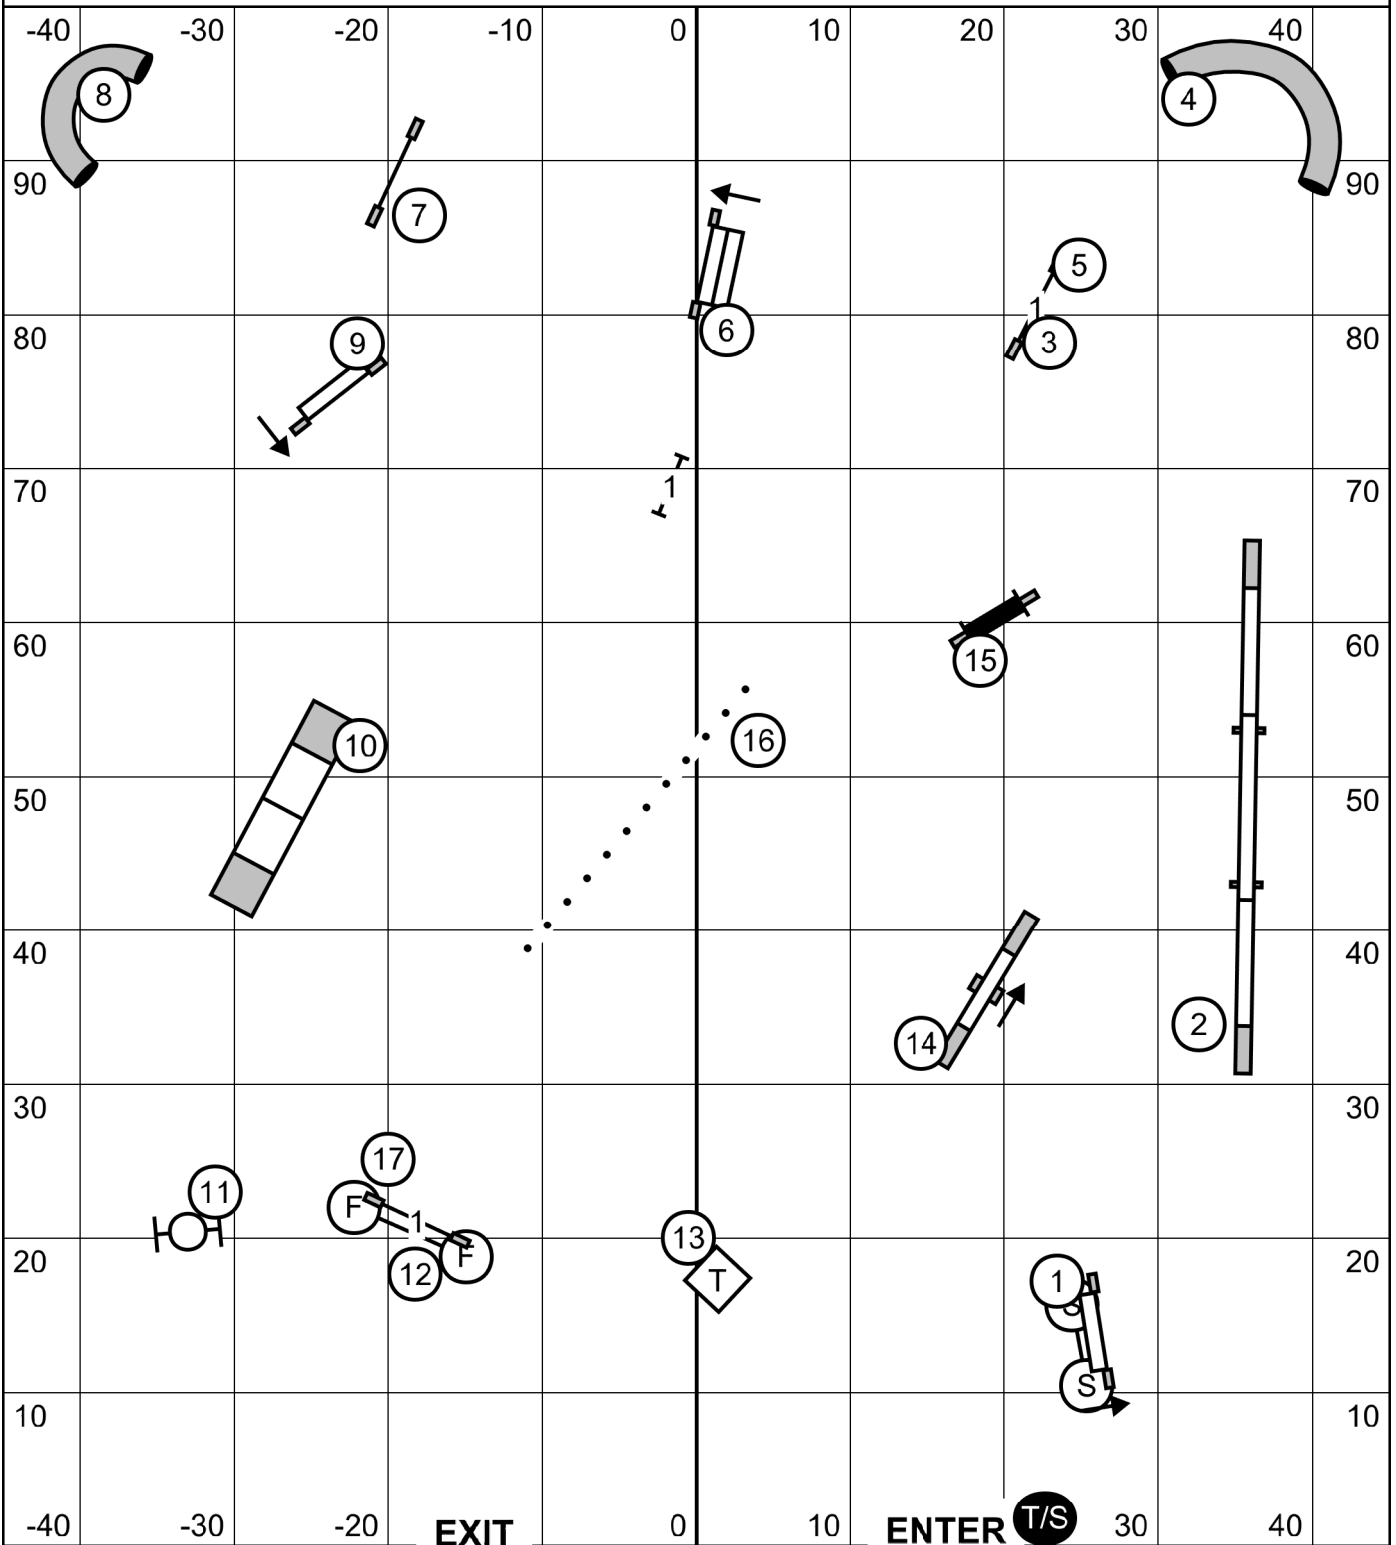

Show Me Agility Club of Central Missouri
 Agility Trial - Columbia Canine Sports Center
 Columbia, Missouri
 Friday, November 3, 2023

Master Excellent Standard

Ring: 90' X 100'
 Indoors on Soccer Turf
 Judge: Candy Nettles

Please enter when the dog in the ring is at # 17 - Weaves

Show Me Agility Club of Central Missouri
 Agility Trial - Columbia Canine Sports Center
 Columbia, Missouri
 Friday, November 3, 2023

Open Standard

Ring: 90' X 100'
 Indoors on Soccer Turf
 Judge: Candy Nettles

Please enter when the dog in the ring is at # 16 - Weaves

Show Me Agility Club of Central Missouri
 Agility Trial - Columbia Canine Sports Center
 Columbia, Missouri
 Friday, November 3, 2023

Novice Standard

Ring: 90' X 100'
 Indoors on Soccer Turf
 Judge: Candy Nettles

Please enter when the dog in the ring is at # 13 - A-Frame

Show Me Agility Club of Central Missouri
 Agility Trial - Columbia Canine Sports Center
 Columbia, Missouri
 Friday, November 3, 2023