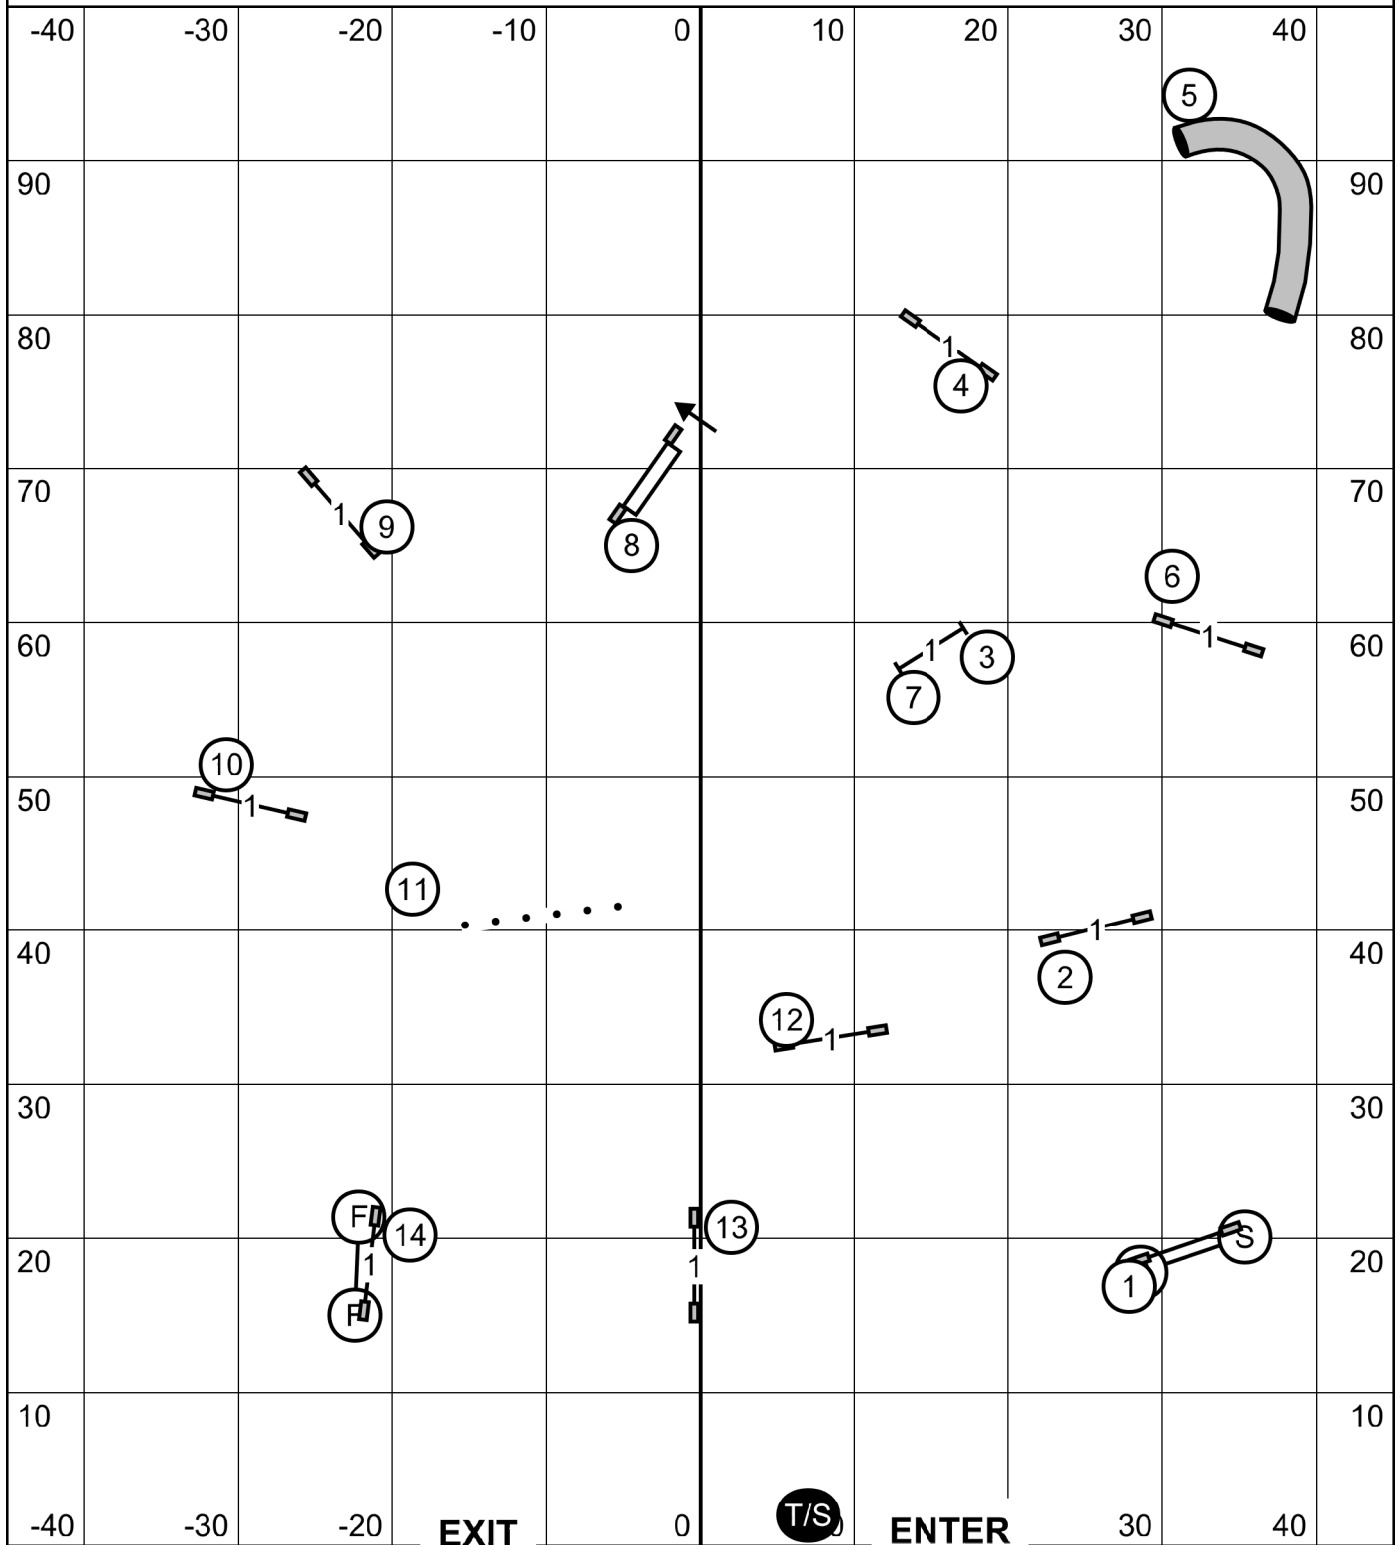

Master Excellent JWW

Ring: 90' X 100'
 Indoors on Soccer Turf
 Judge: Candy Nettles

Please enter when the dog in the ring is at # 18

Show Me Agility Club of Central Missouri
 Agility Trial - Columbia Canine Sports Center
 Columbia, Missouri
 Friday, November 3, 2023

Open JWW

Ring: 90' X 100'
 Indoors on Soccer Turf
 Judge: Candy Nettles

Please enter when the dog in the ring is at # 16

Show Me Agility Club of Central Missouri
 Agility Trial - Columbia Canine Sports Center
 Columbia, Missouri
 Friday, November 3, 2023

Novice JWW

Ring: 90' X 100'
 Indoors on Soccer Turf
 Judge: Candy Nettles

EXIT

ENTER

Please enter when the dog in the ring is at # 15