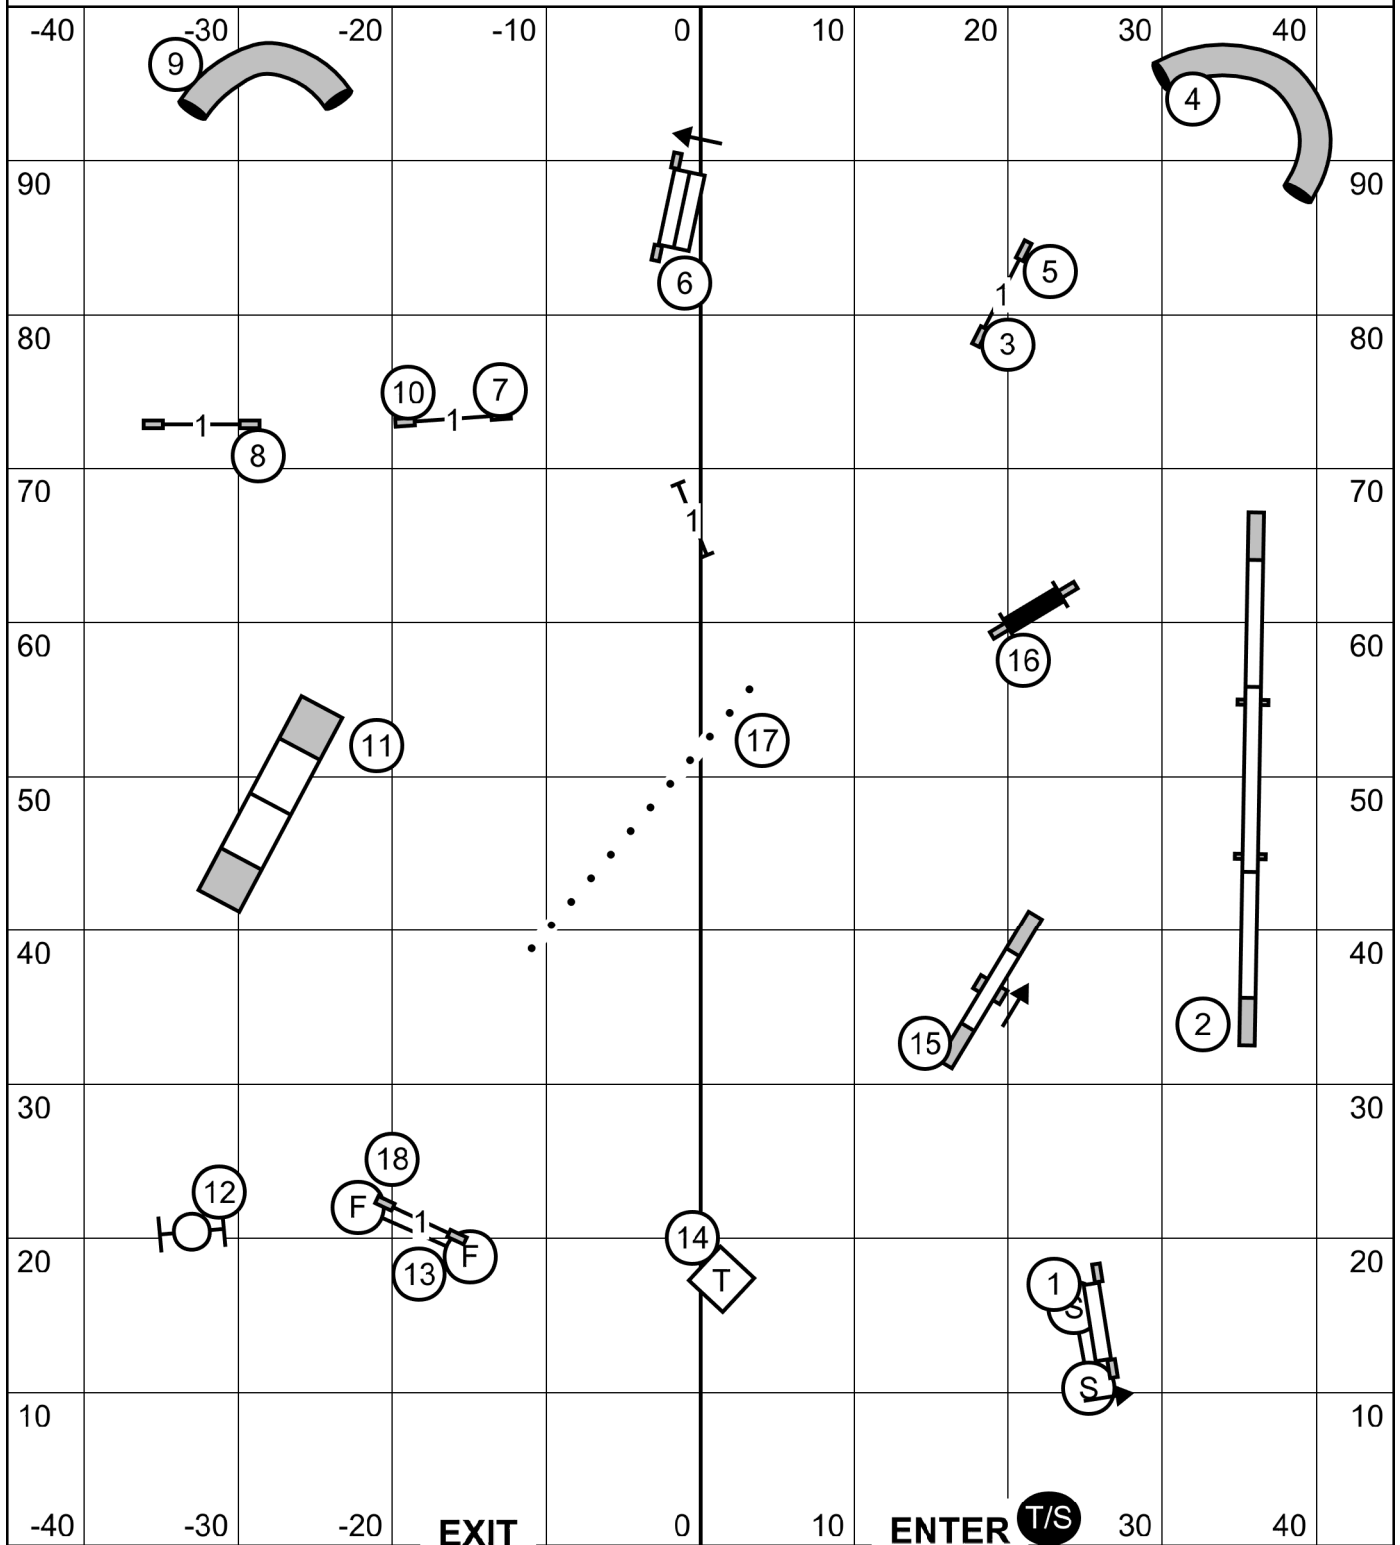

Show Me Agility Club of Central Missouri
 Agility Trial - Columbia Canine Sports Center
 Columbia, Missouri
 Friday, November 3, 2023

Master Excellent Standard

Ring: 90' X 100'
 Indoors on Soccer Turf
 Judge: Candy Nettles

Please enter when the dog in the ring is at # 17 - Weaves

Show Me Agility Club of Central Missouri
 Agility Trial - Columbia Canine Sports Center
 Columbia, Missouri
 Friday, November 3, 2023

Open Standard

Ring: 90' X 100'
 Indoors on Soccer Turf
 Judge: Candy Nettles

Please enter when the dog in the ring is at # 16 - Weaves

Show Me Agility Club of Central Missouri
 Agility Trial - Columbia Canine Sports Center
 Columbia, Missouri
 Friday, November 3, 2023

Novice Standard

Ring: 90' X 100'
 Indoors on Soccer Turf
 Judge: Candy Nettles

Please enter when the dog in the ring is at # 13 - A-Frame

Show Me Agility Club of Central Missouri
 Agility Trial - Columbia Canine Sports Center
 Columbia, Missouri
 Friday, November 3, 2023