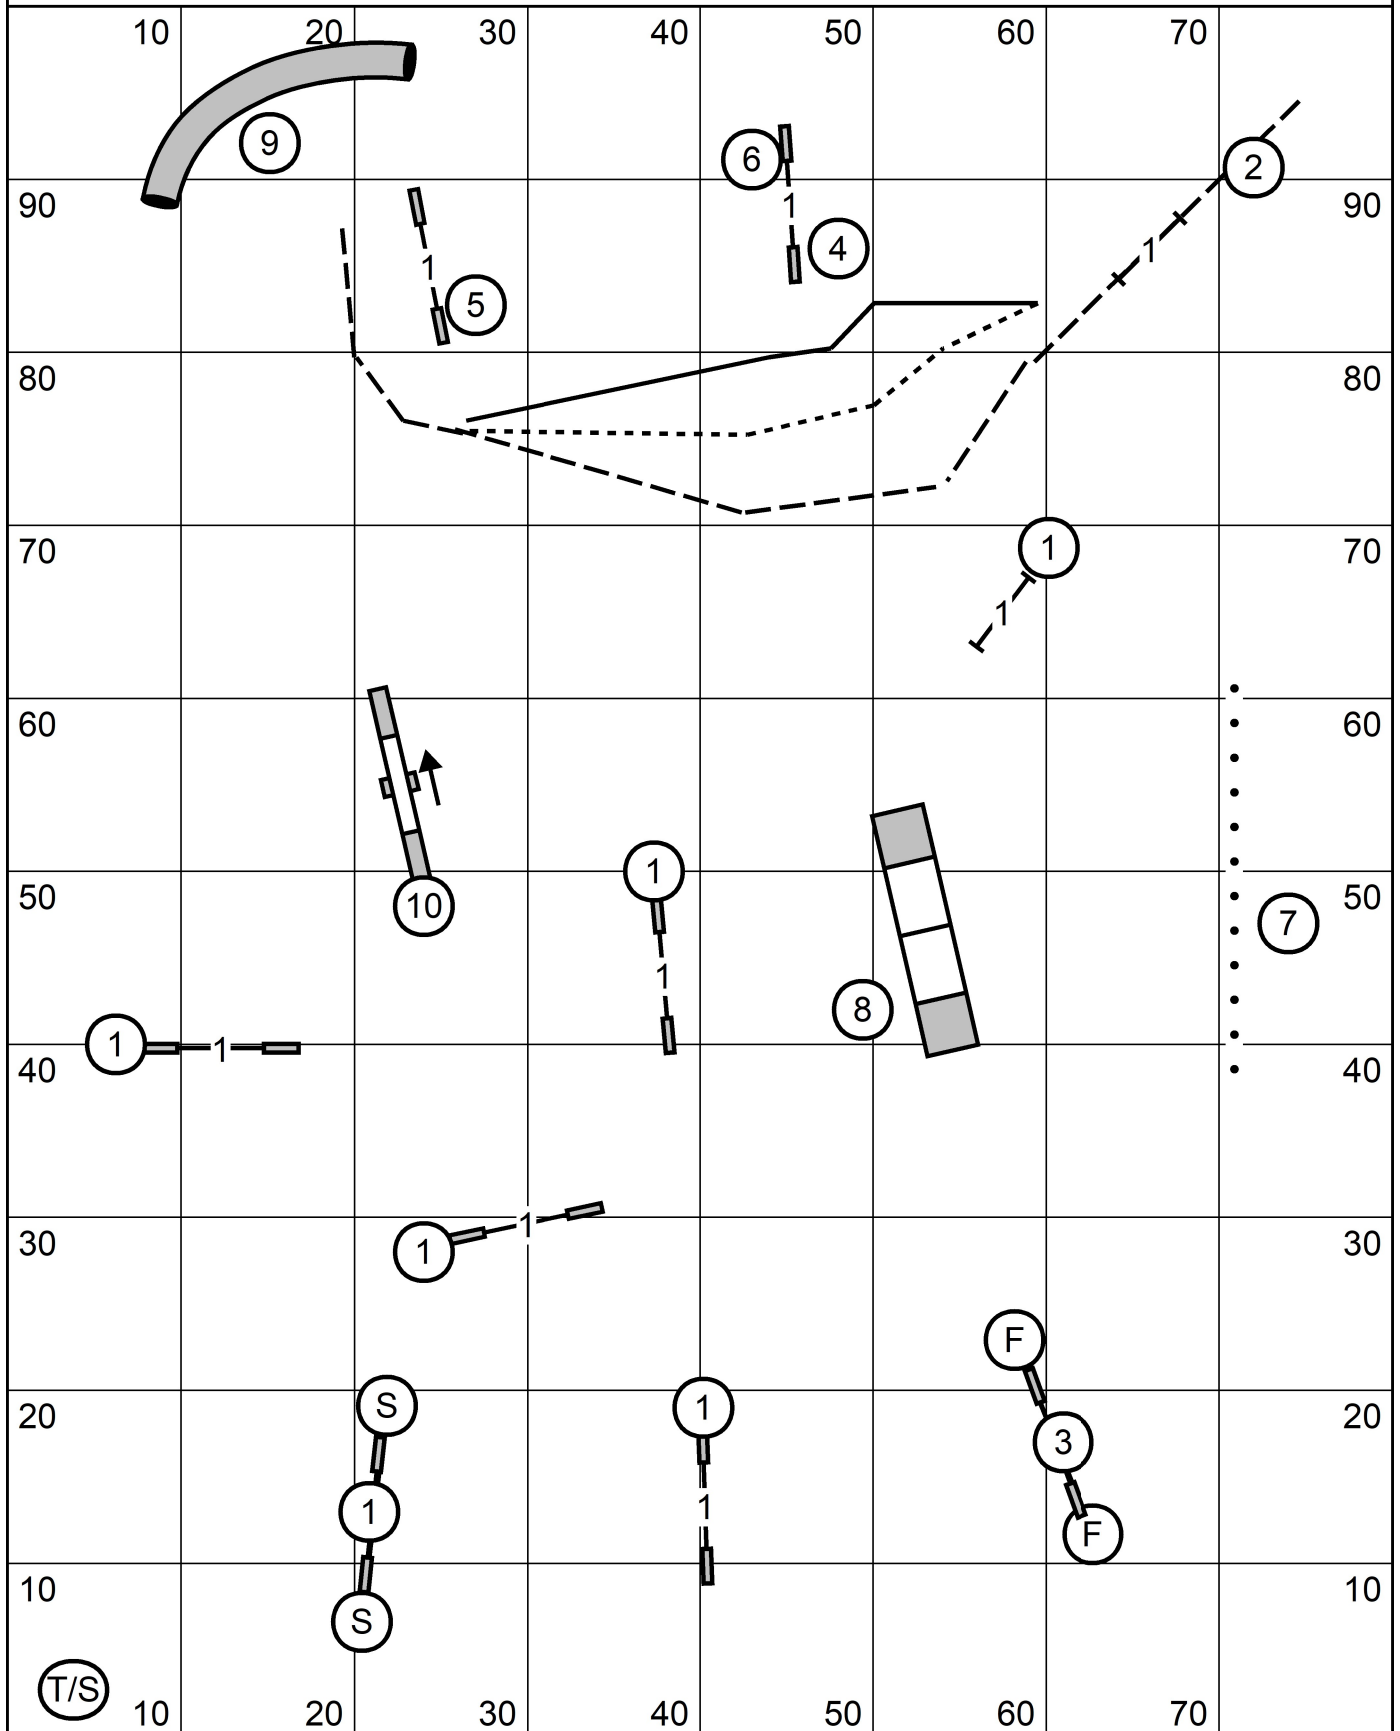

X/M Bonus:4-5-6, Dashed Line  
 Open Bonus:4-5, Dotted to Dashed Line  
 Novice Bonus:4-5, Solid to Dashed Line

Mound City Obedience Training Club  
 All Levels FAST  
 Saturday, June 10, 2023  
 Sally Gichner