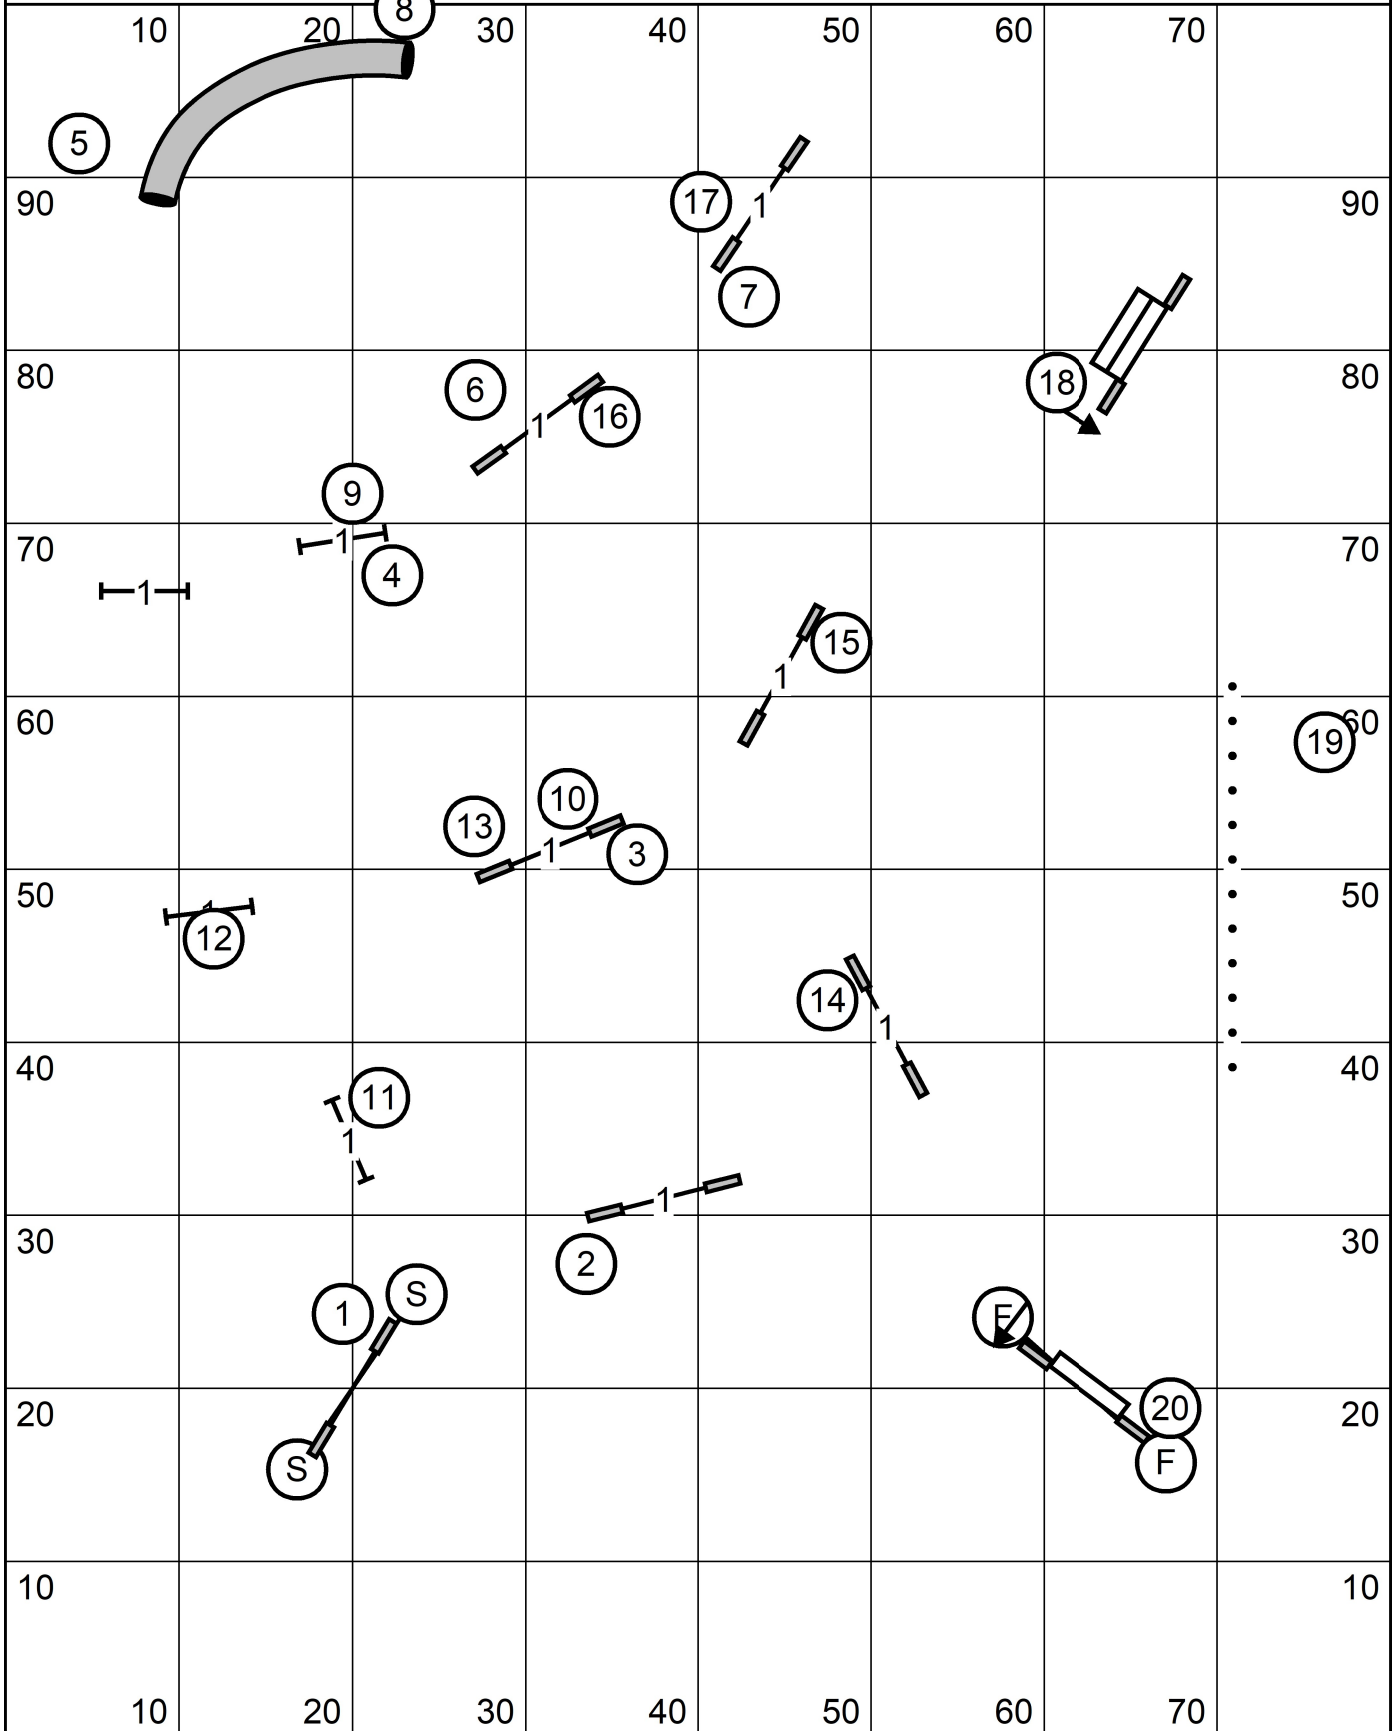

Mound City Obedience Training Club
Master/Excellent JWW
Saturday, June 10, 2023
Sally Gichner