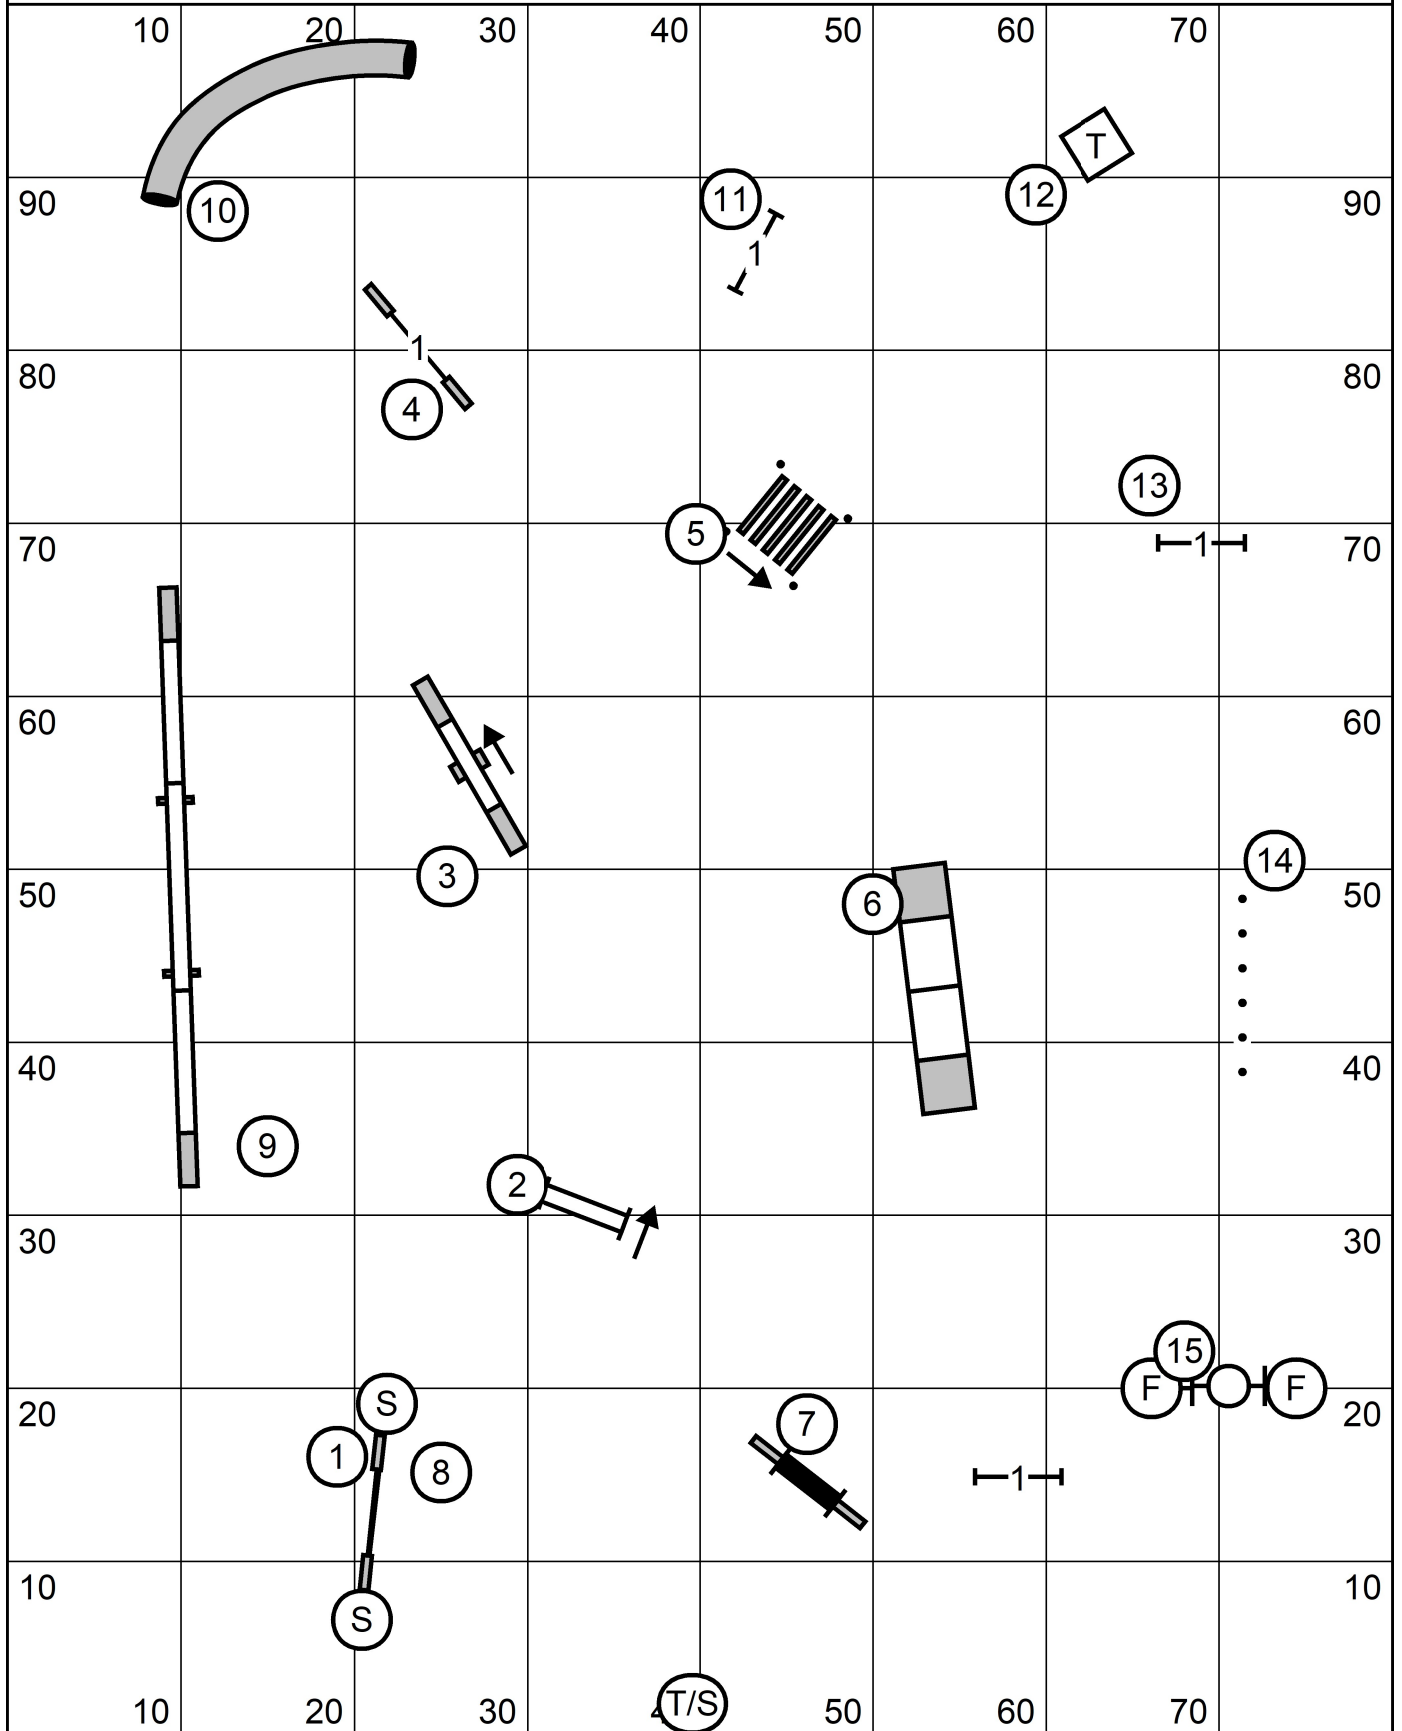

Mound City Obedience Training Club
Novice Standard
Saturday, June 10, 2023
Sally Gichner