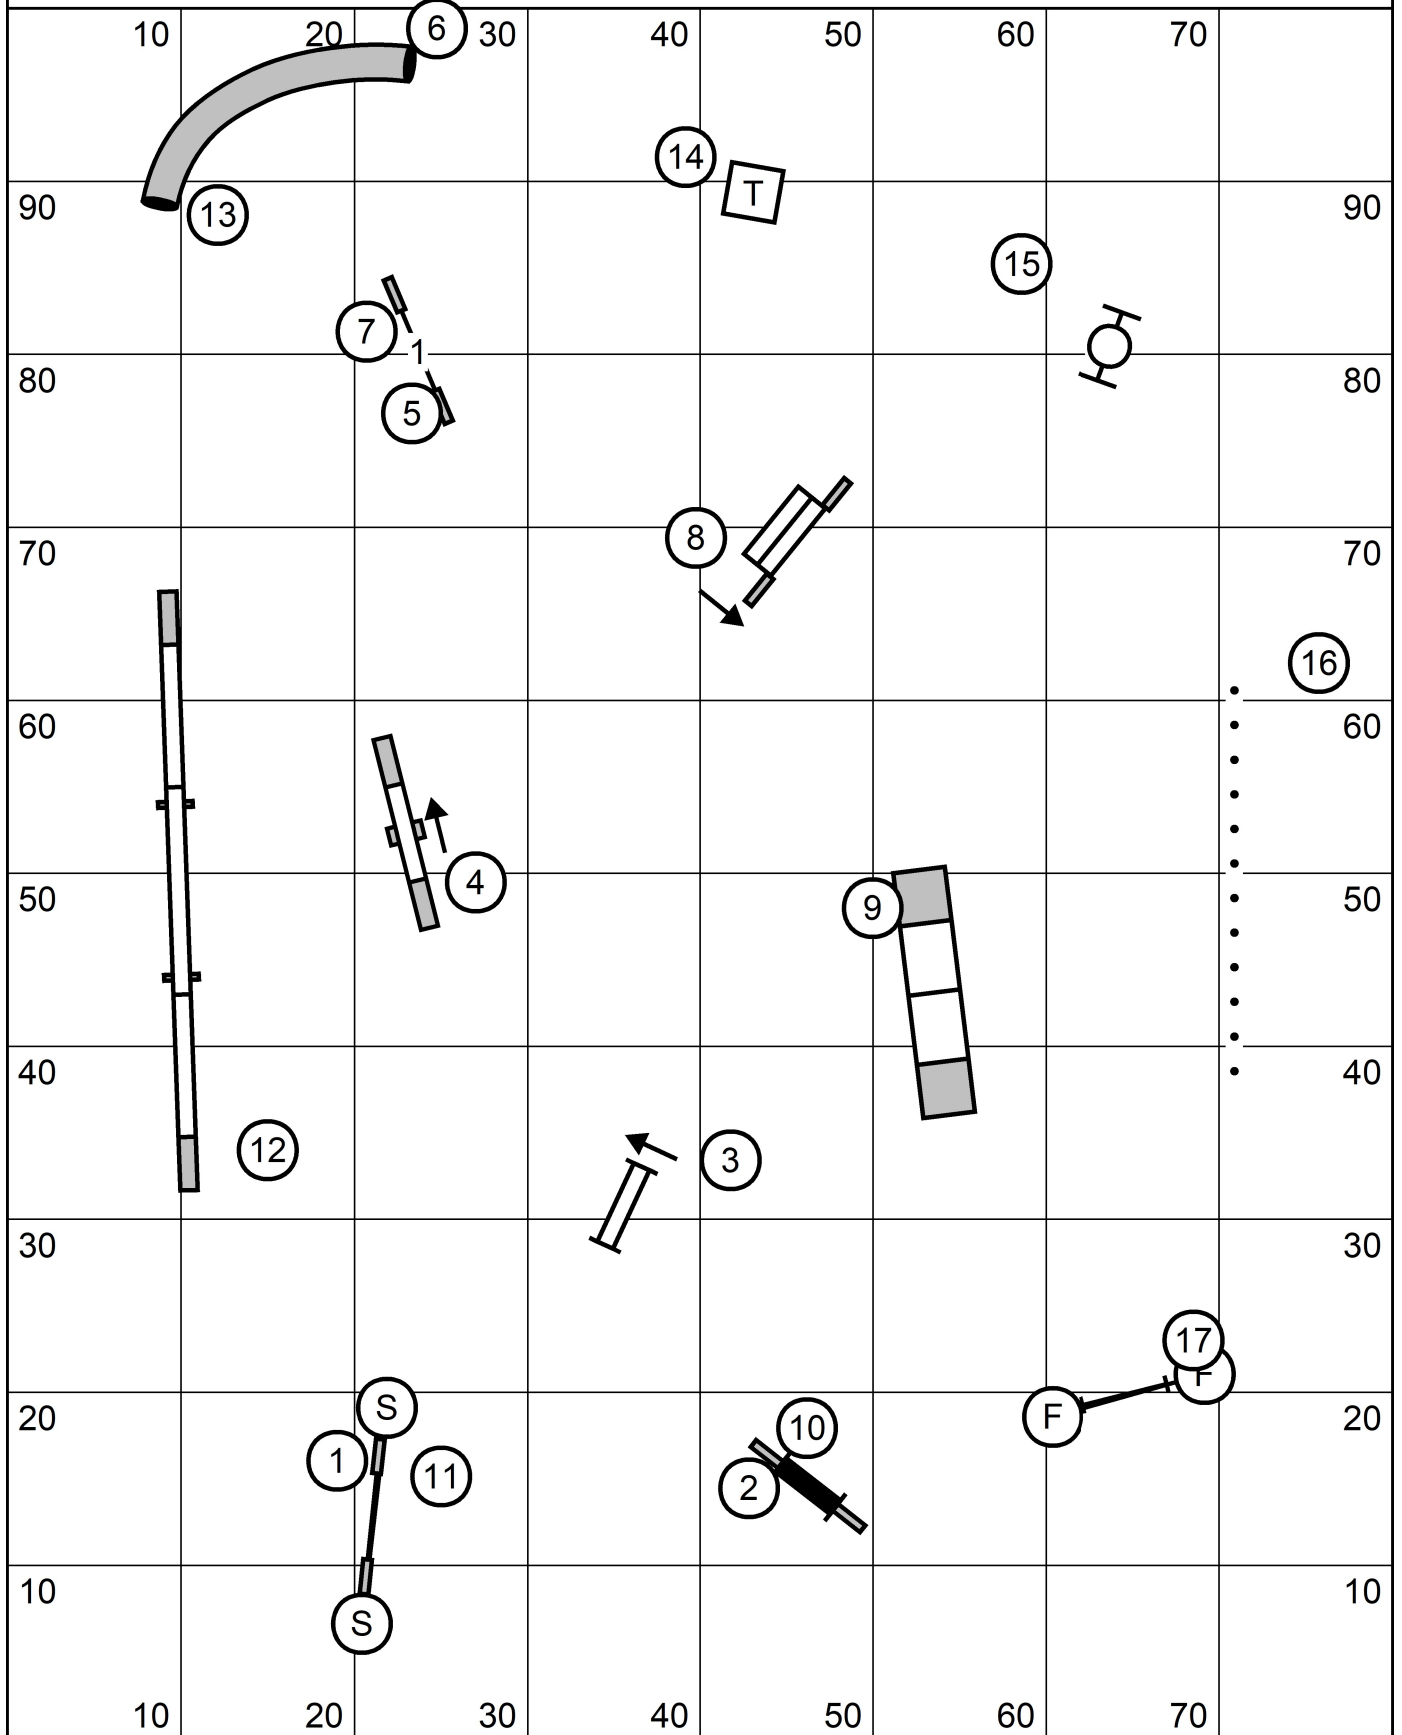

Mound City Obedience Training Club
Open Standard
Saturday, June 10, 2023
Sally Gichner