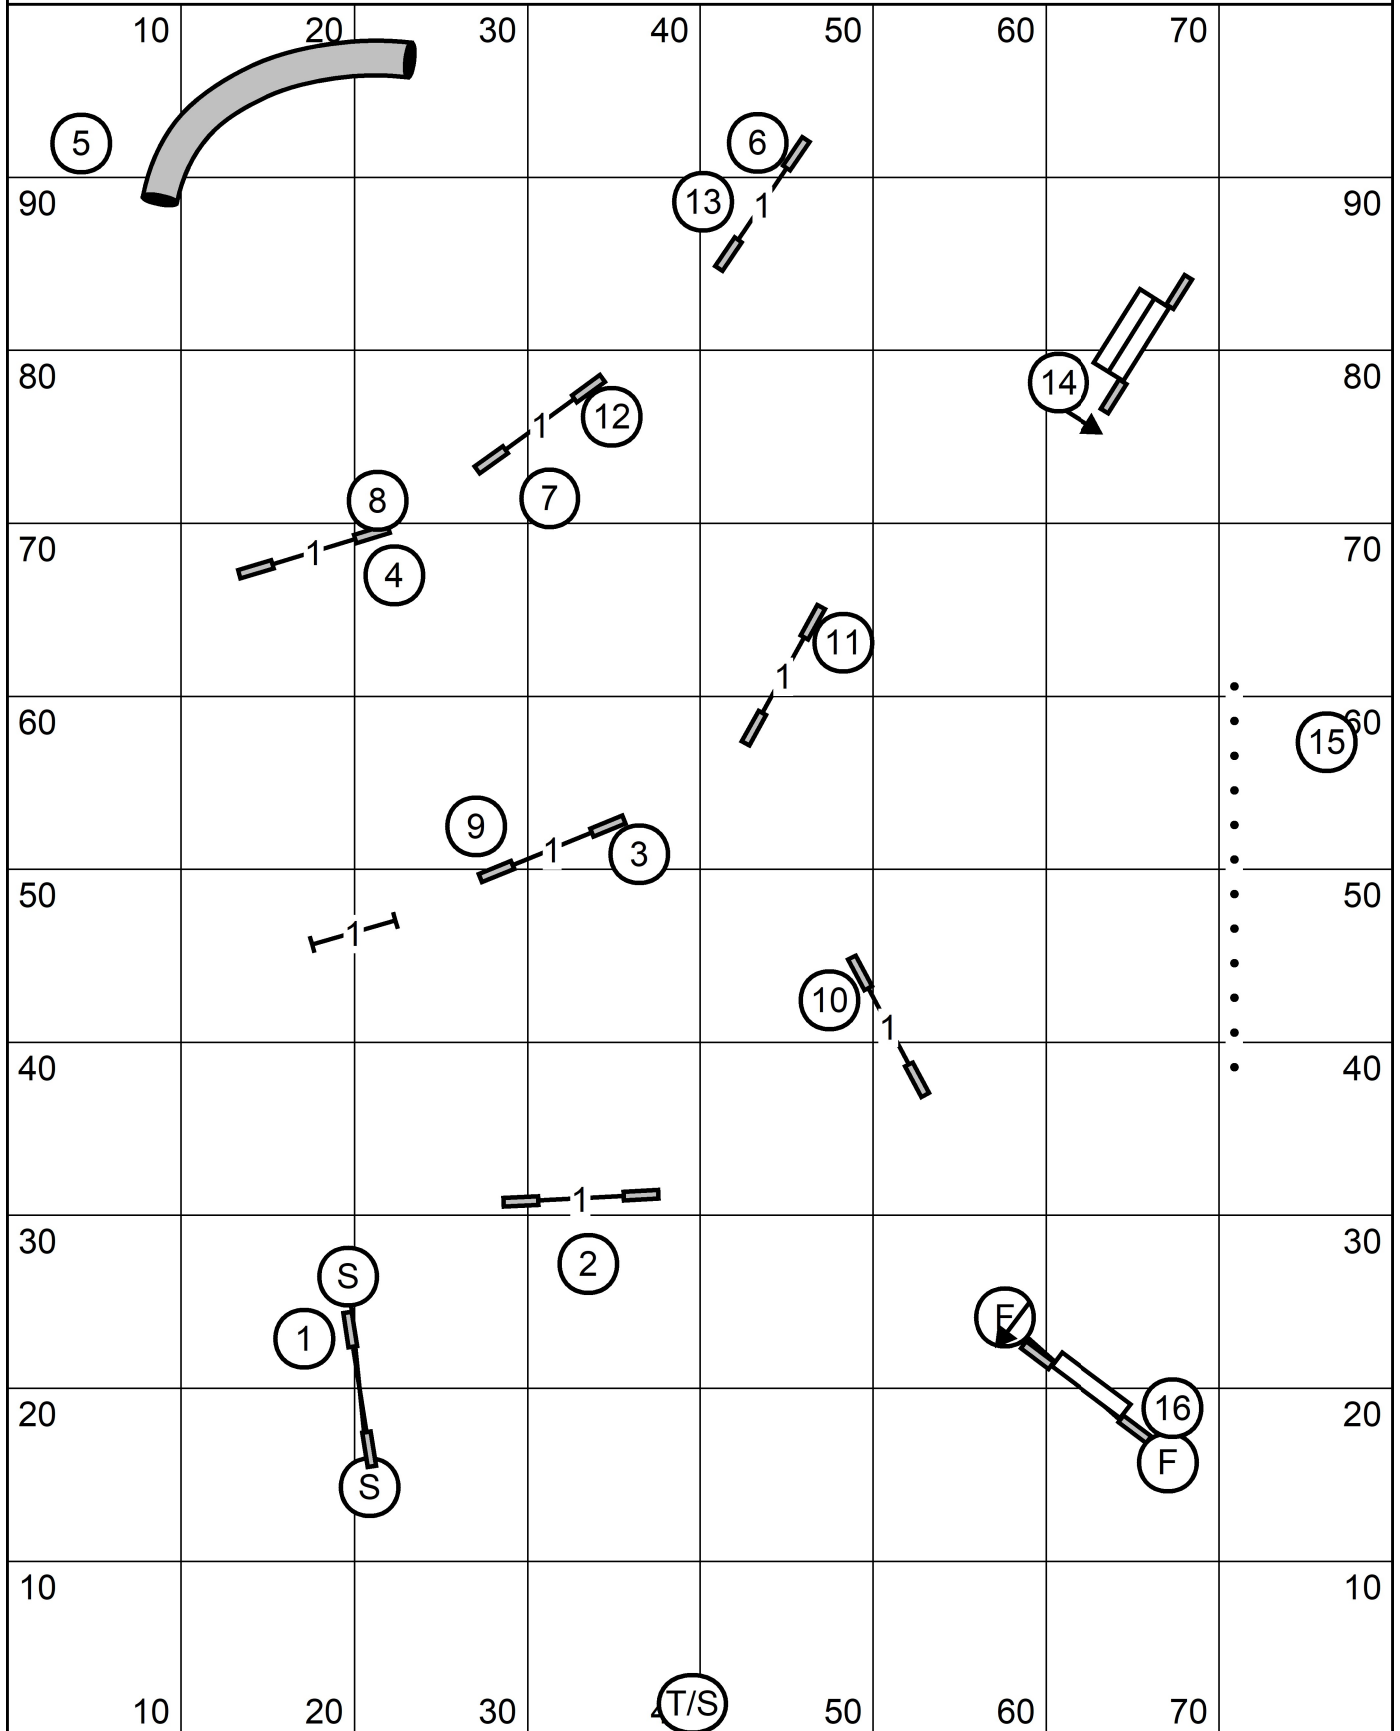

Mound City Obedience Training Club
Open JWW
Saturday, June 10, 2023
Sally Gichner