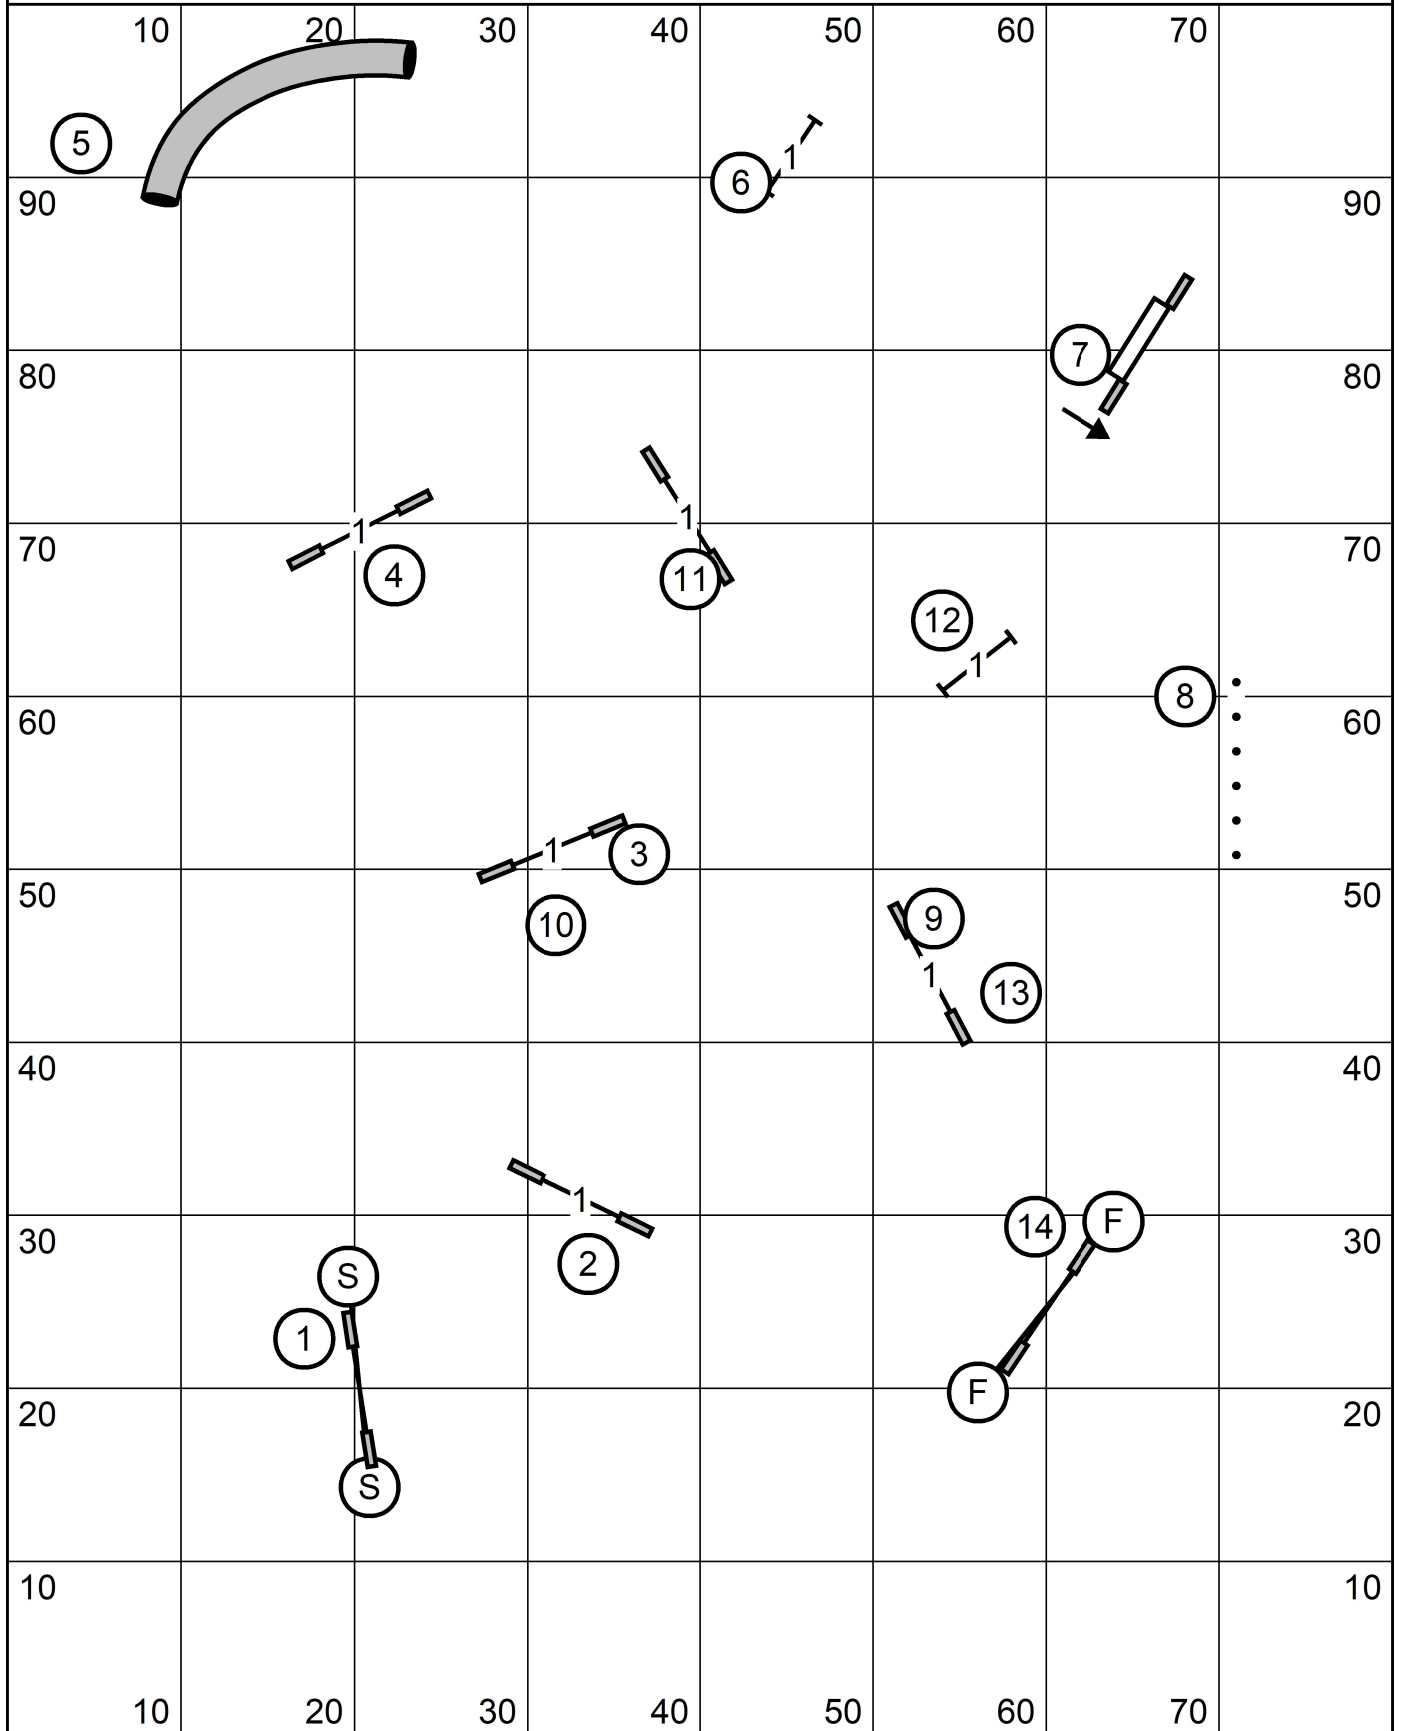

Mound City Obedience Training Club
Novice JWW
Saturday, June 10, 2023
Sally Gichner