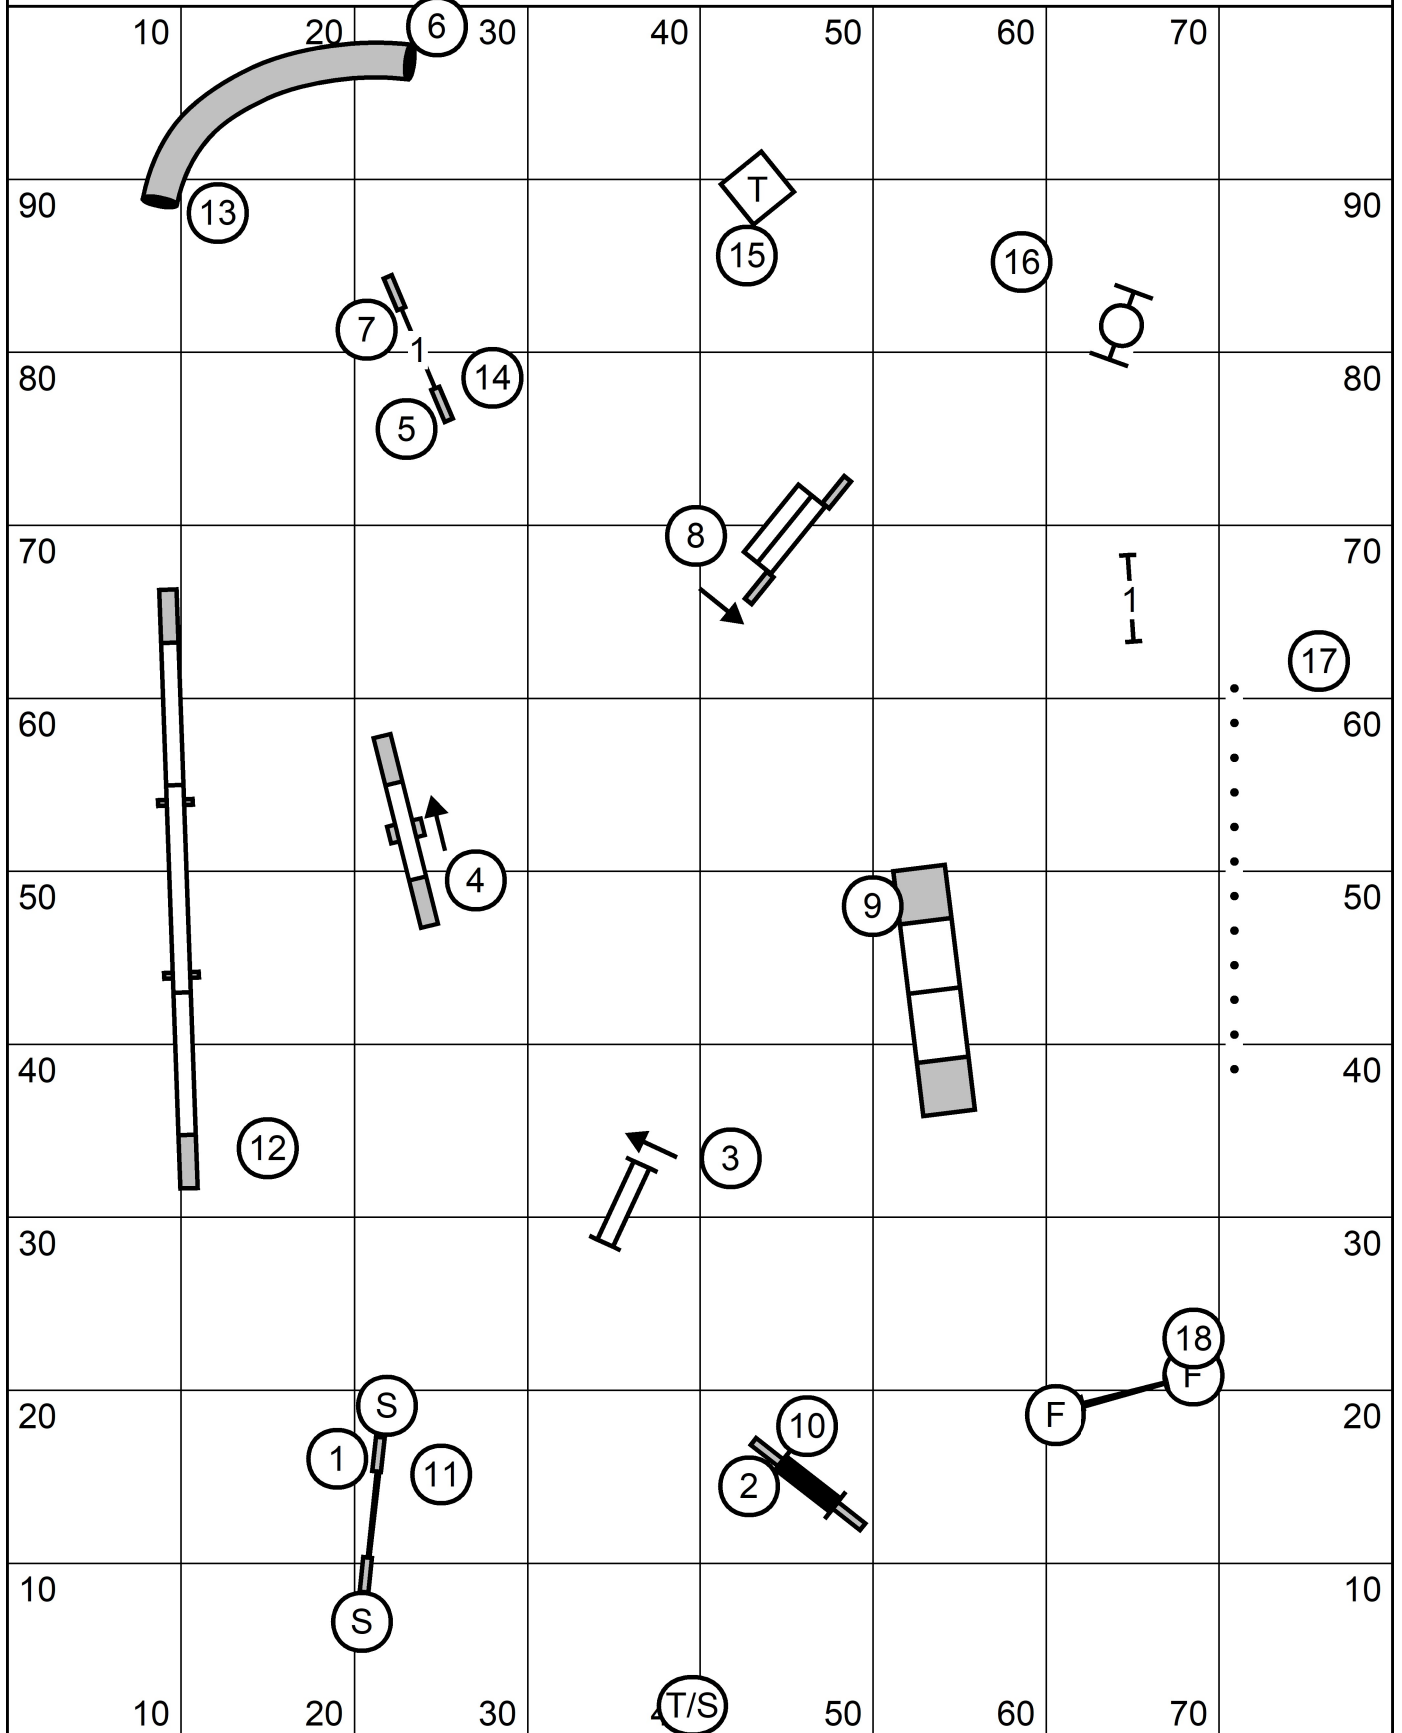

Mound City Obedience Training Club
Master/Excellent Standard
Saturday, June 10, 2023
Sally Gichner