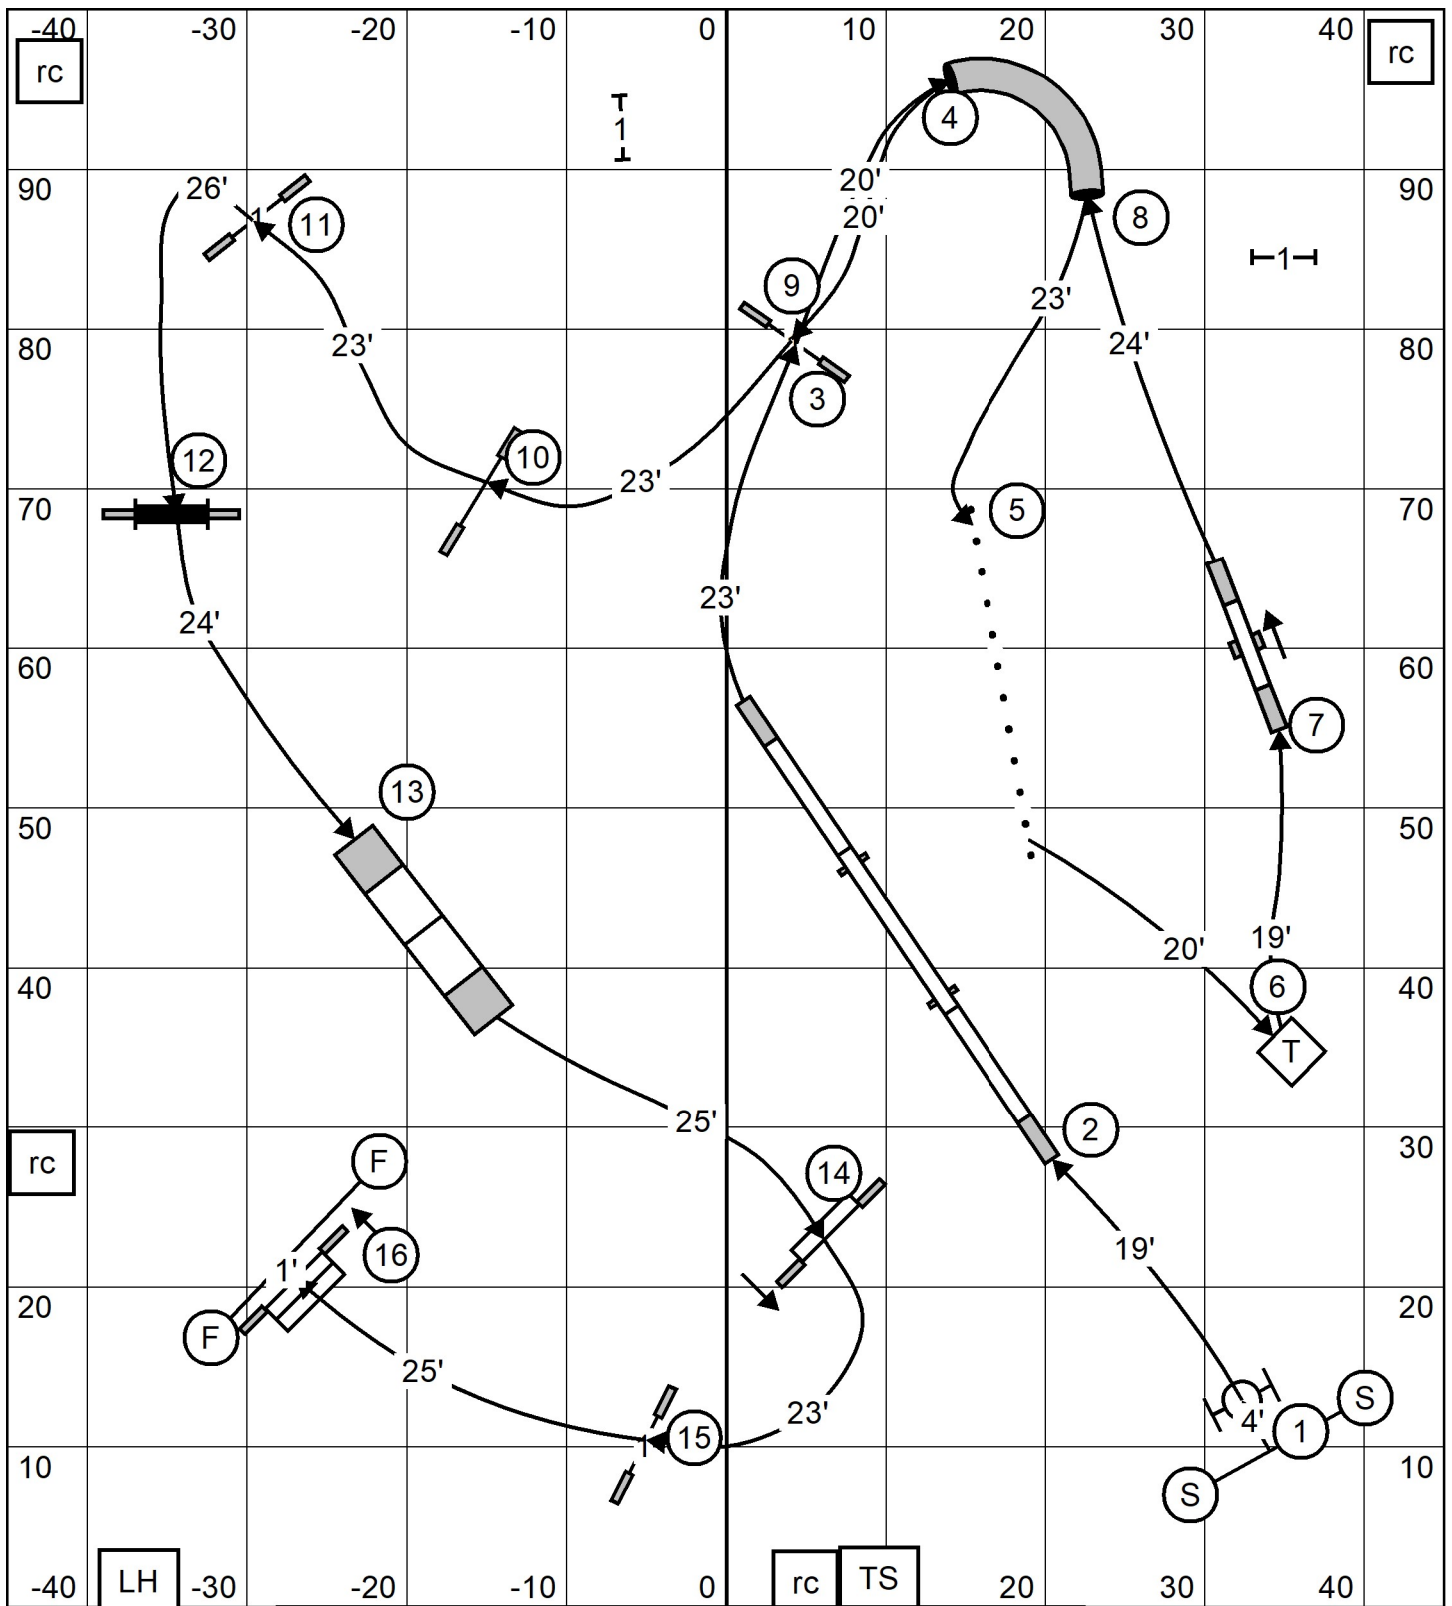

rc

LH

-30 -20 -10 0

rc TS

20 30 40

rc

Enter

Excellent/Master JWW
 Show Me Agility Club of Central Missouri
 Sun April 30, 2023
 Bill Pinder