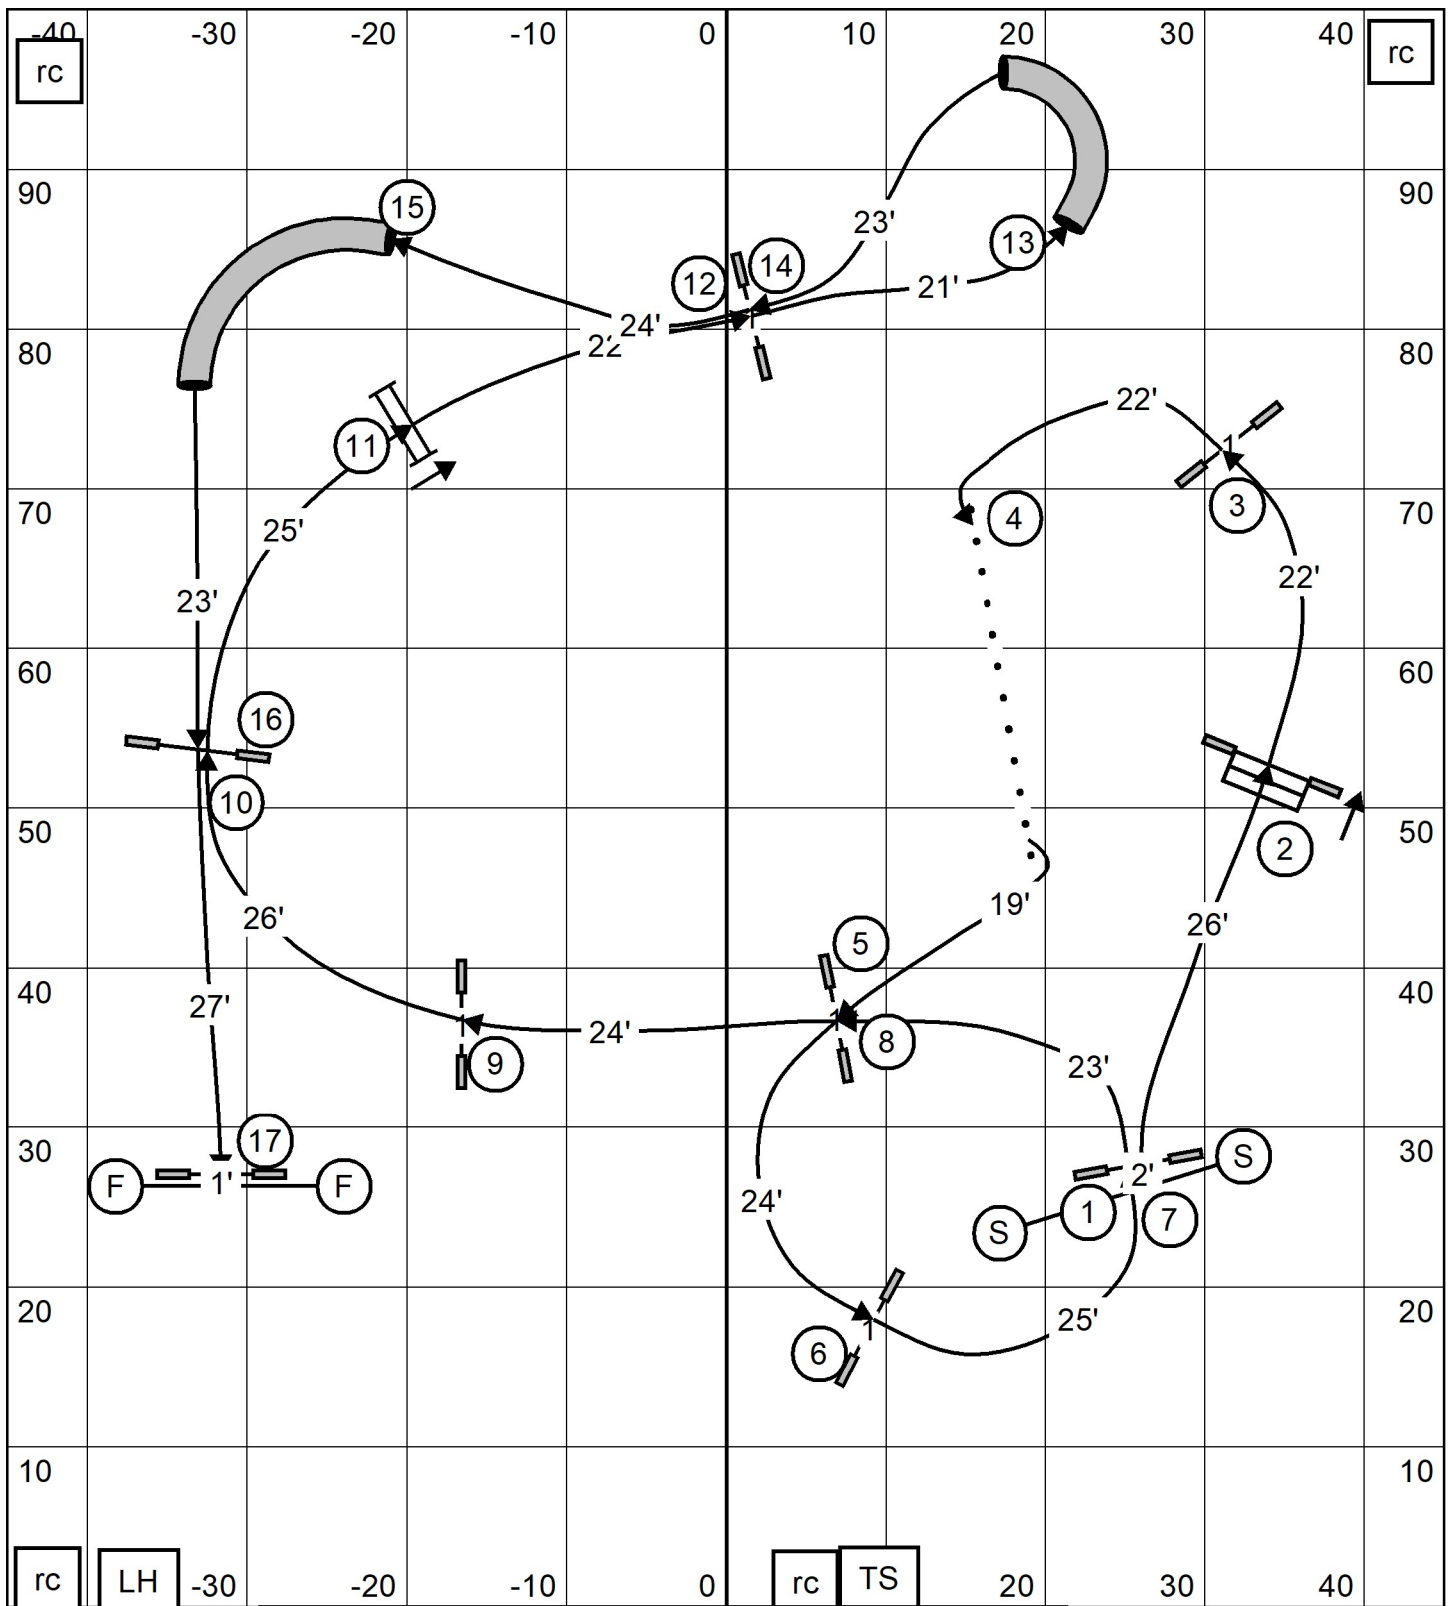

rc	LH	-30	-2	TS	rc	10	0	10	20	30	40	rc
Exit	<p>Premier Standard Show Me Agility Club of Central Missouri Sun April 30, 2023 Bill Pinder</p>										Enter	

Excellent/Master Standard
 Show Me Agility Club of Central Missouri
 Sun April 30, 2023
 Bill Pinder

rc

LH

-30

-20

-10

0

rc

TS