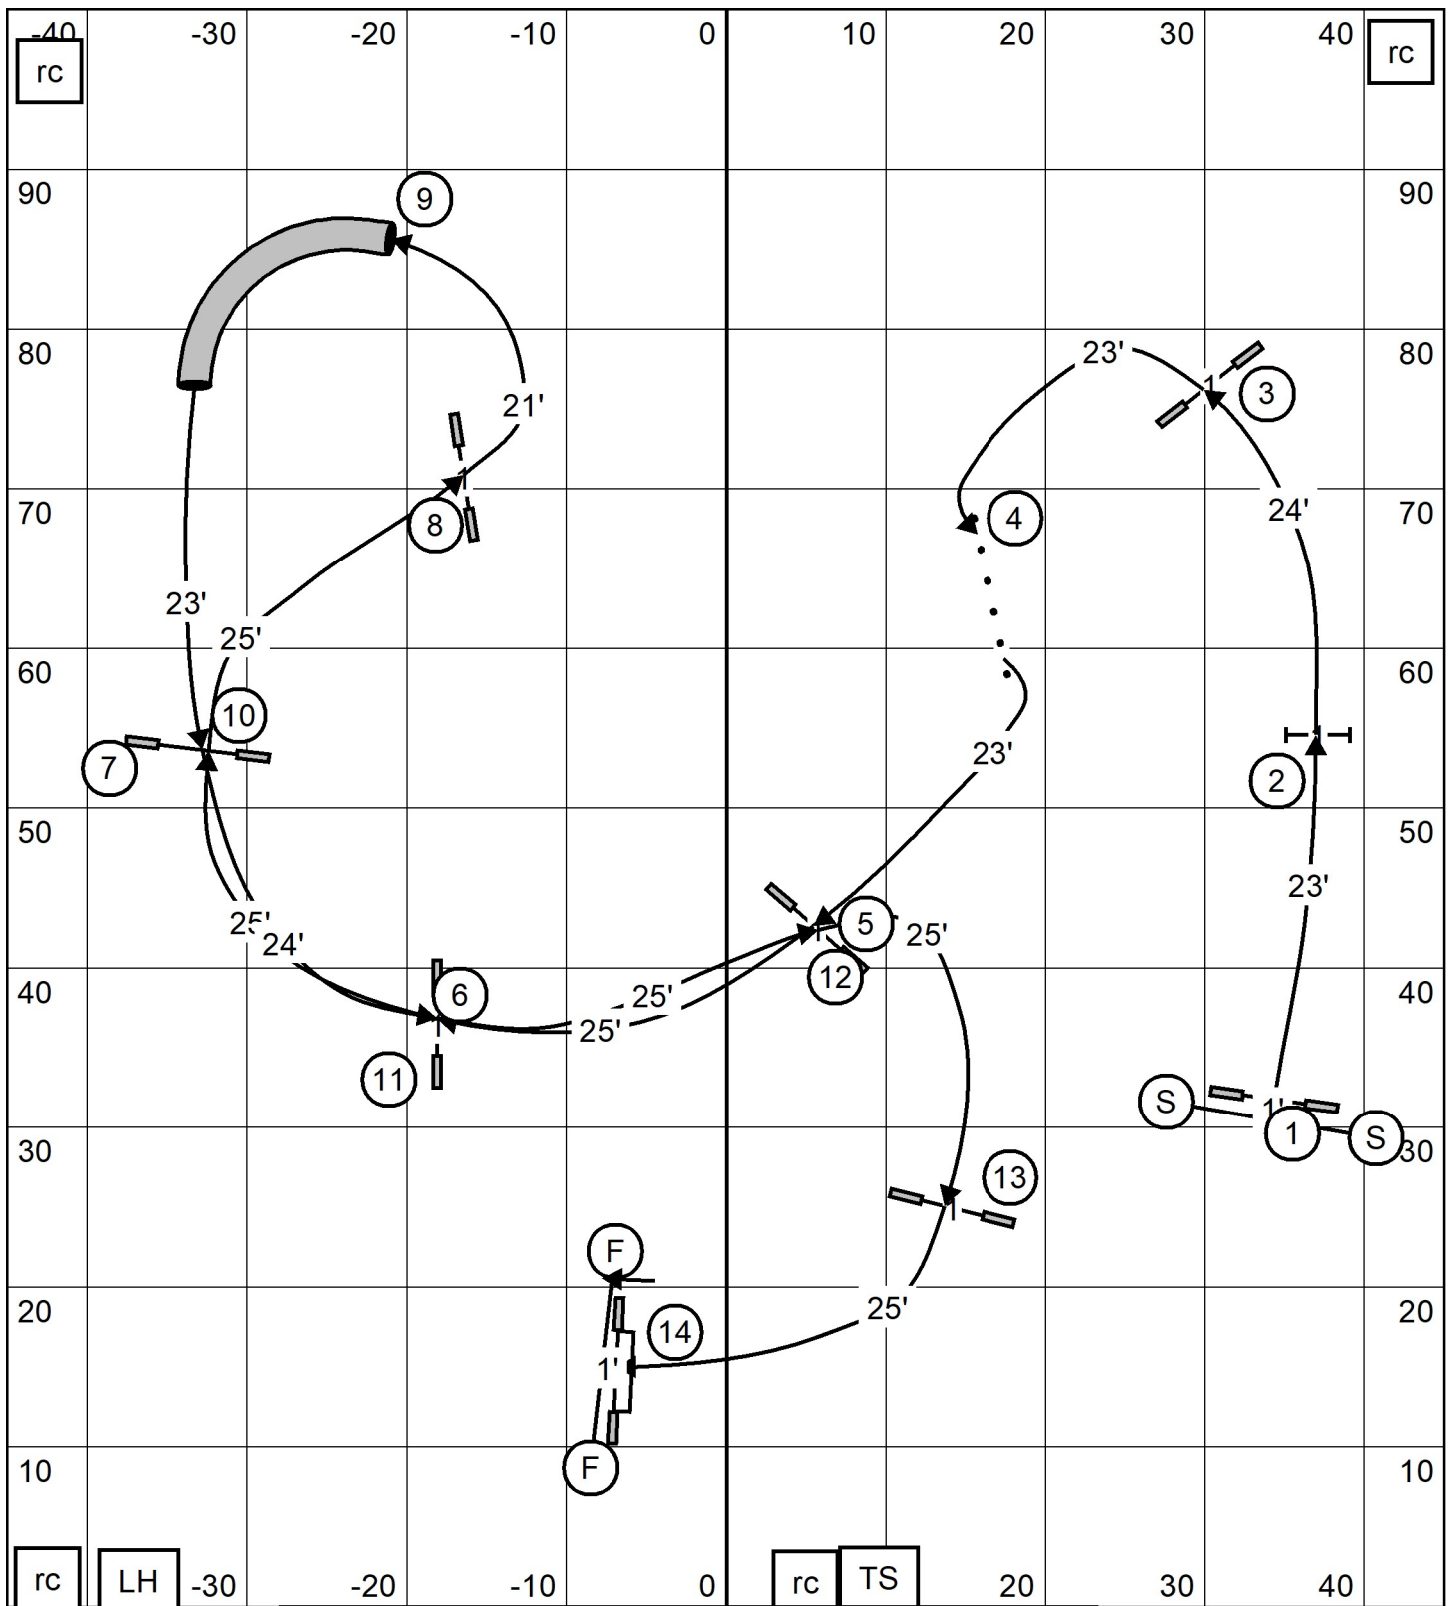

rc LH Exit

Novice JWW
Show Me Agility Club Of Central Missouri
Sun April 30, 2023
Bill Pinder

rc TS Enter