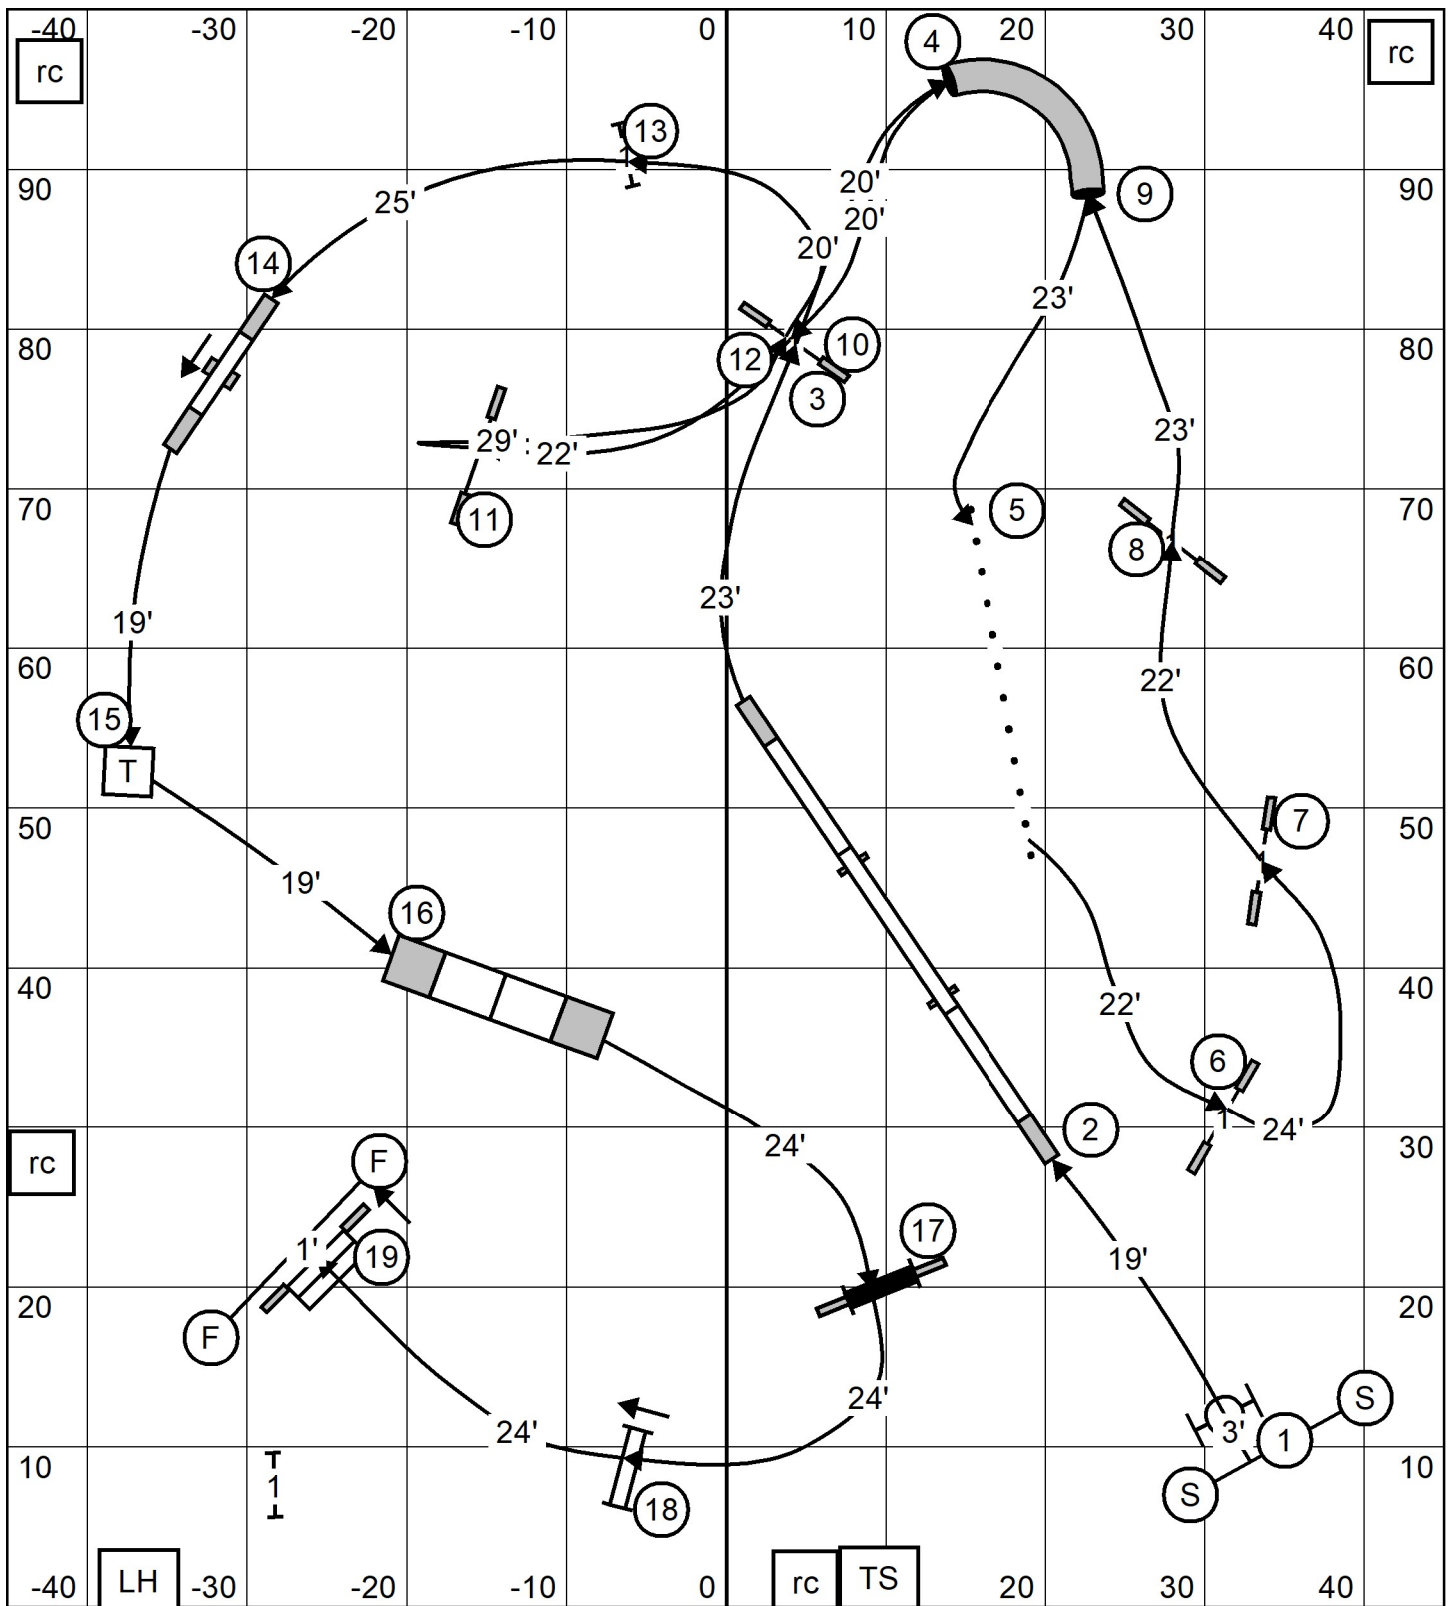

rc	LH	-30	-2	TS	rc	10	0	10	20	30	40	rc
Exit	<p>Premier Standard Show Me Agility Club of Central Missouri Sun April 30, 2023 Bill Pinder</p>										Enter	

Excellent/Master Standard
 Show Me Agility Club of Central Missouri
 Sun April 30, 2023
 Bill Pinder

rc

LH

-30

-20

-10

0

rc

TS