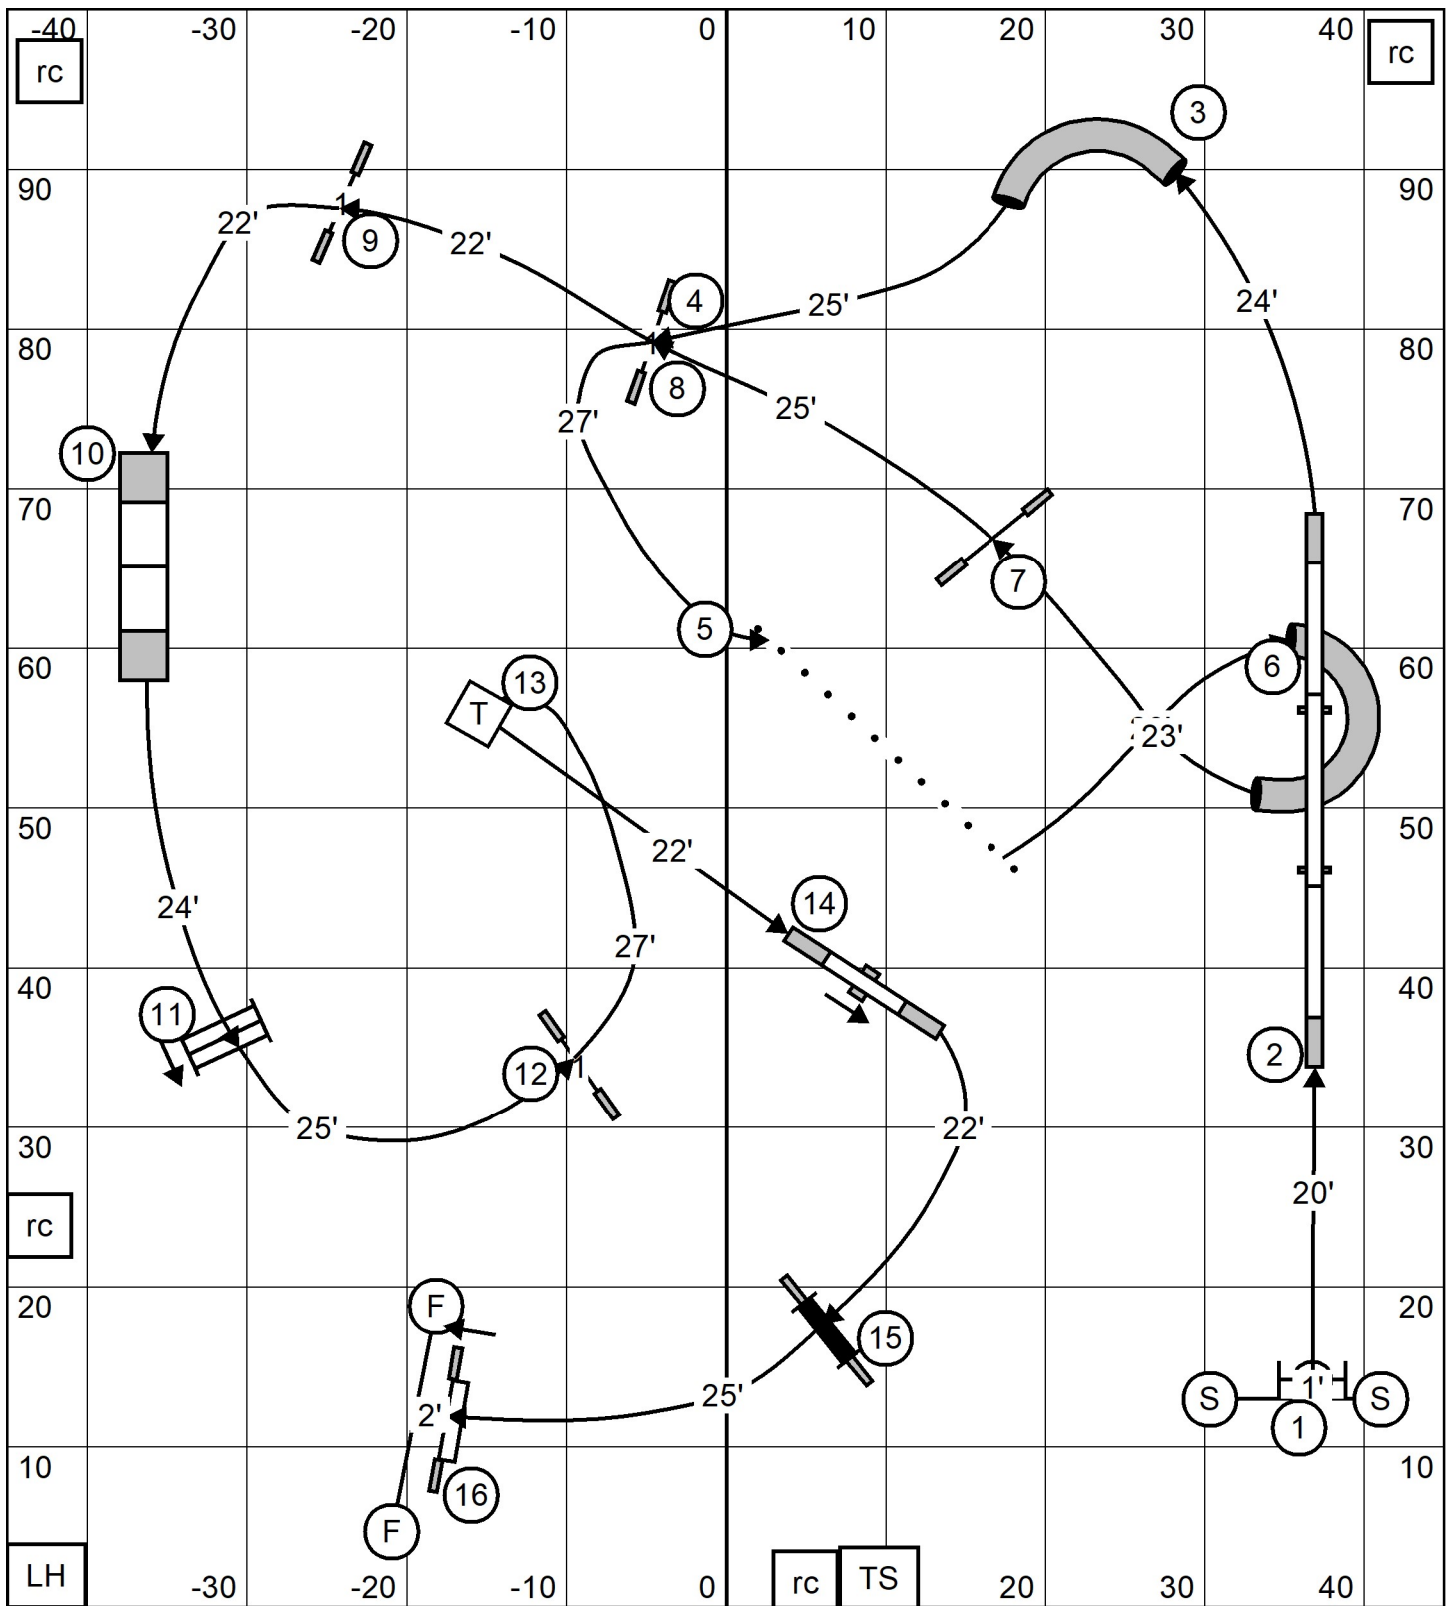

Open Standard
Show Me Agility Club of Central Missouri
Sat April 29, 2023
Bill Pinder

Exit

Enter