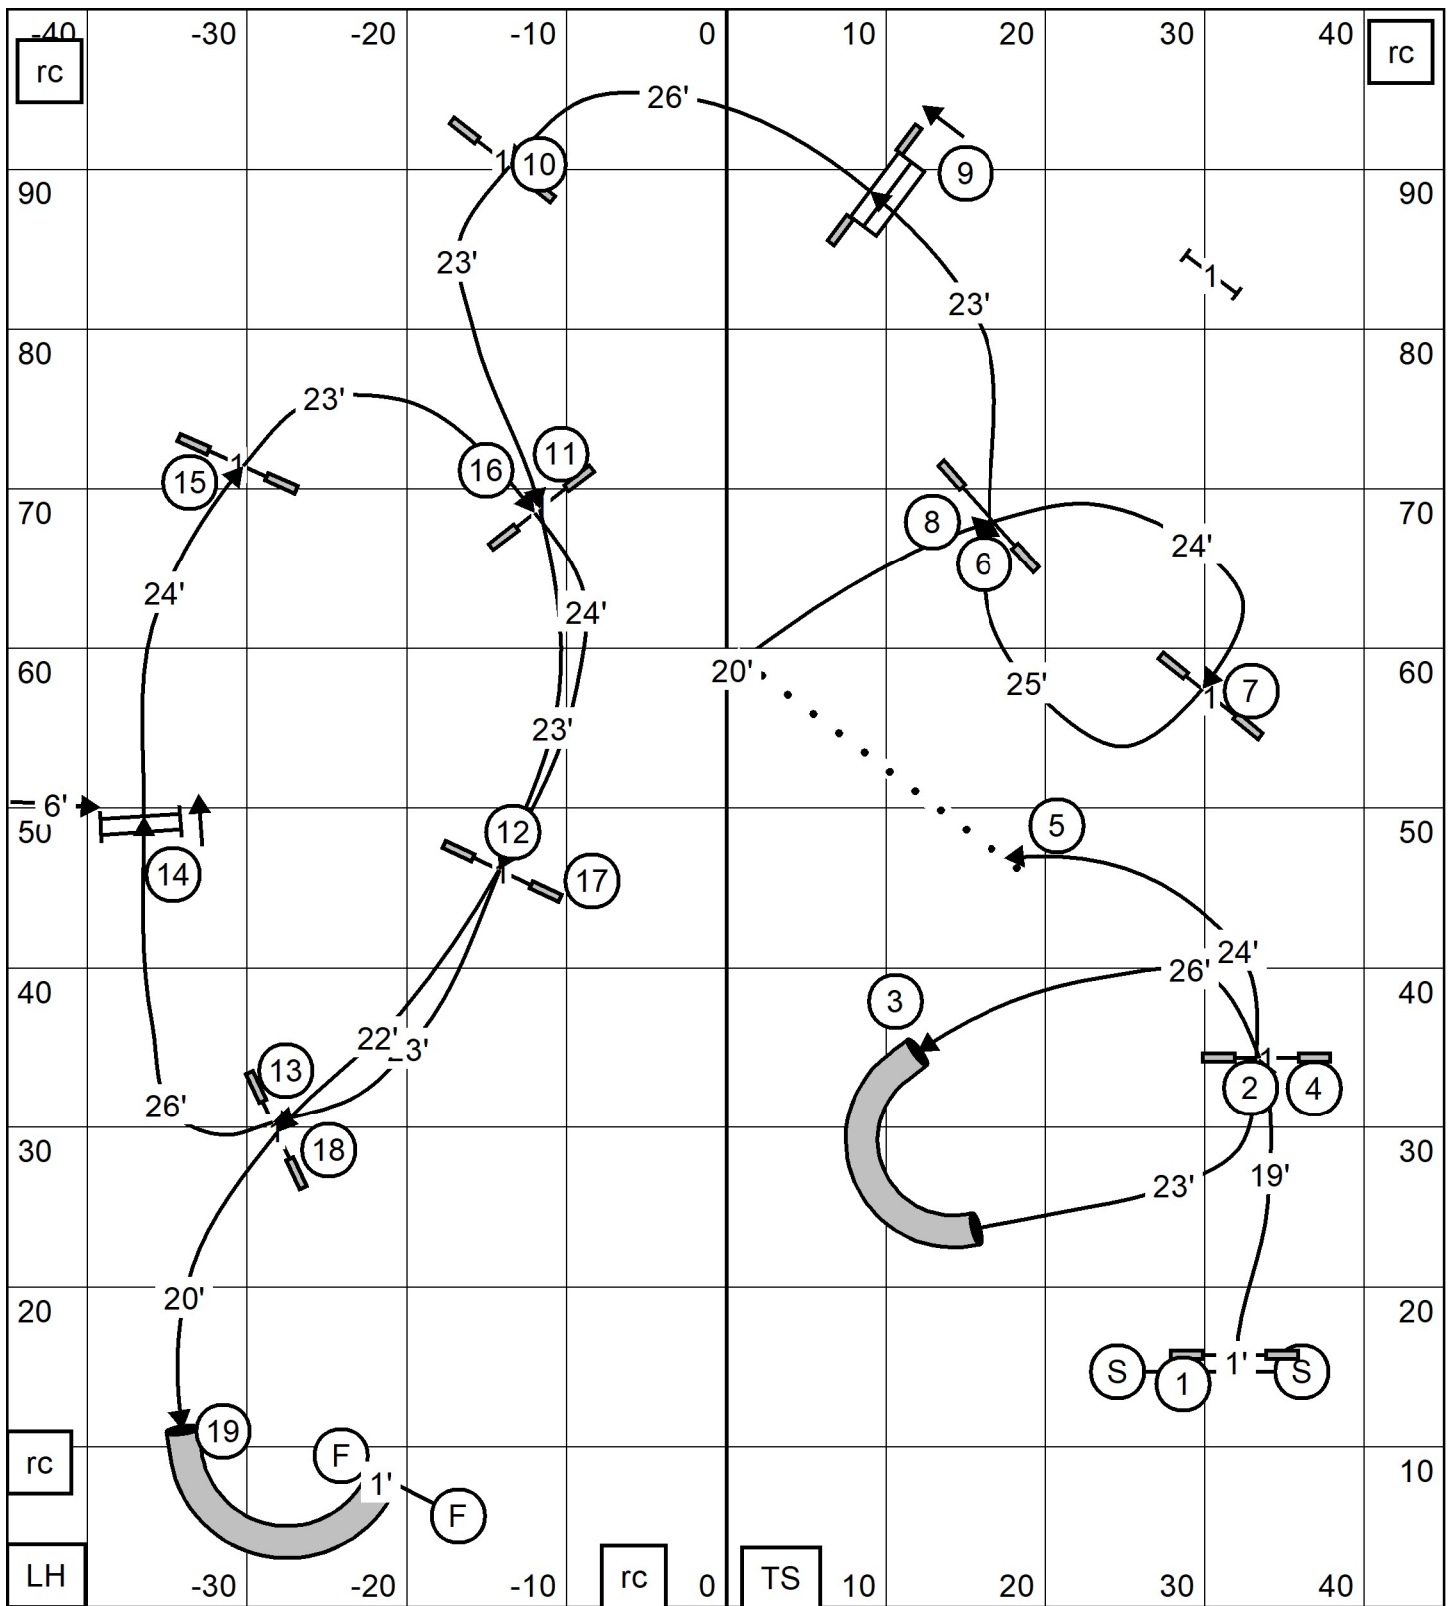

Exit	Excellent/Master JWW Show Me Agility Club of Central Missouri Sat April 29, 2023 Bill Pinder	Enter