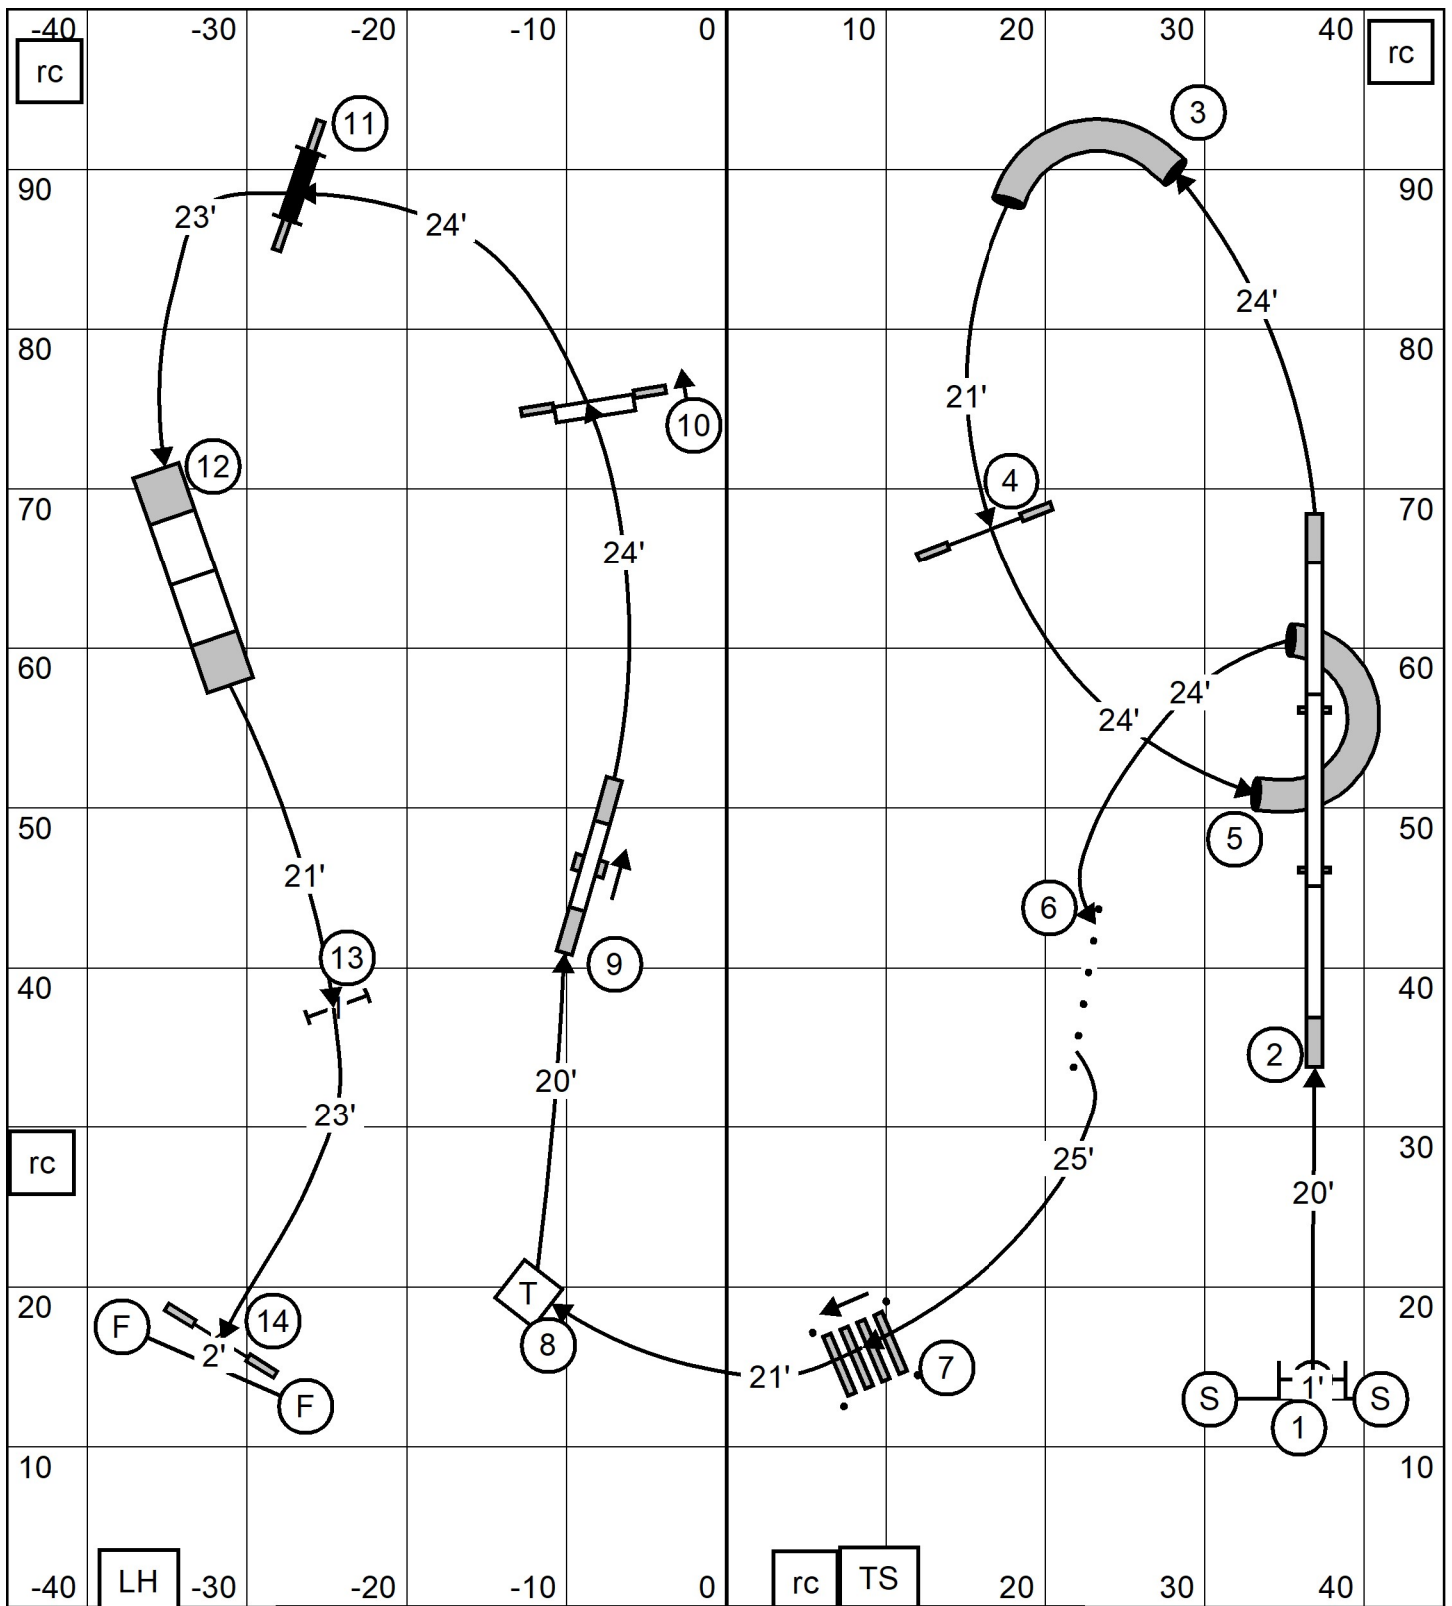

Novice Standard
Show Me Agility Club of Central Missouri
Sat April 29, 2023
Bill Pinder

Exit

Enter