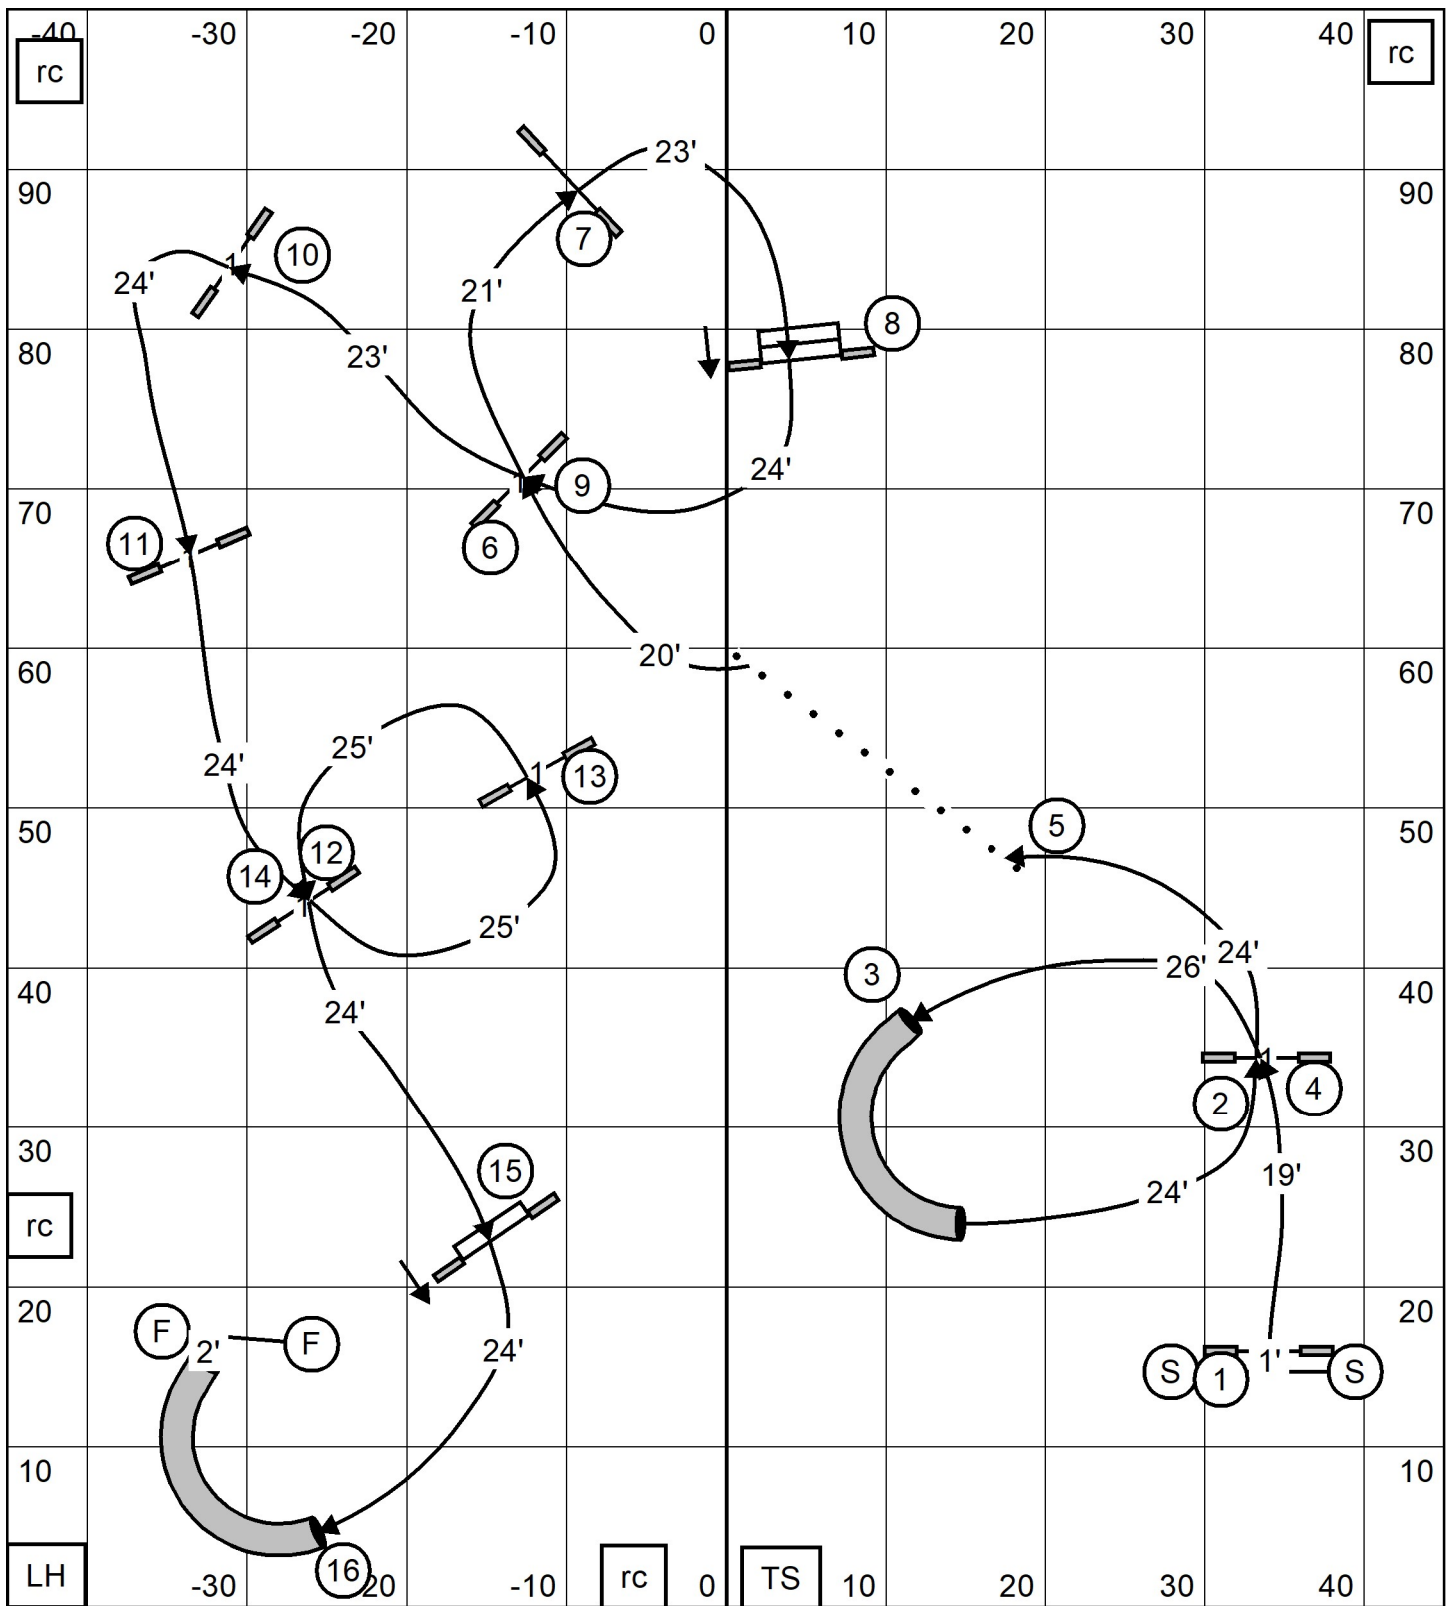

rc -40 -30 -20 -10 0 10 20 30 40 rc

90

80

70

60

50

40

30

20

10

LH -30 -20 -10 rc 0 TS 10 20 30 40

Exit **Open JWW** Enter

Show Me Agility Club of Central Missouri

Sat April 29, 2023

Bill Pinder

Exit	<p>Novice JWW Show Me Agility Club of Central Missouri Sat April 29, 2023 Bill Pinder</p>	Enter
------	---	-------