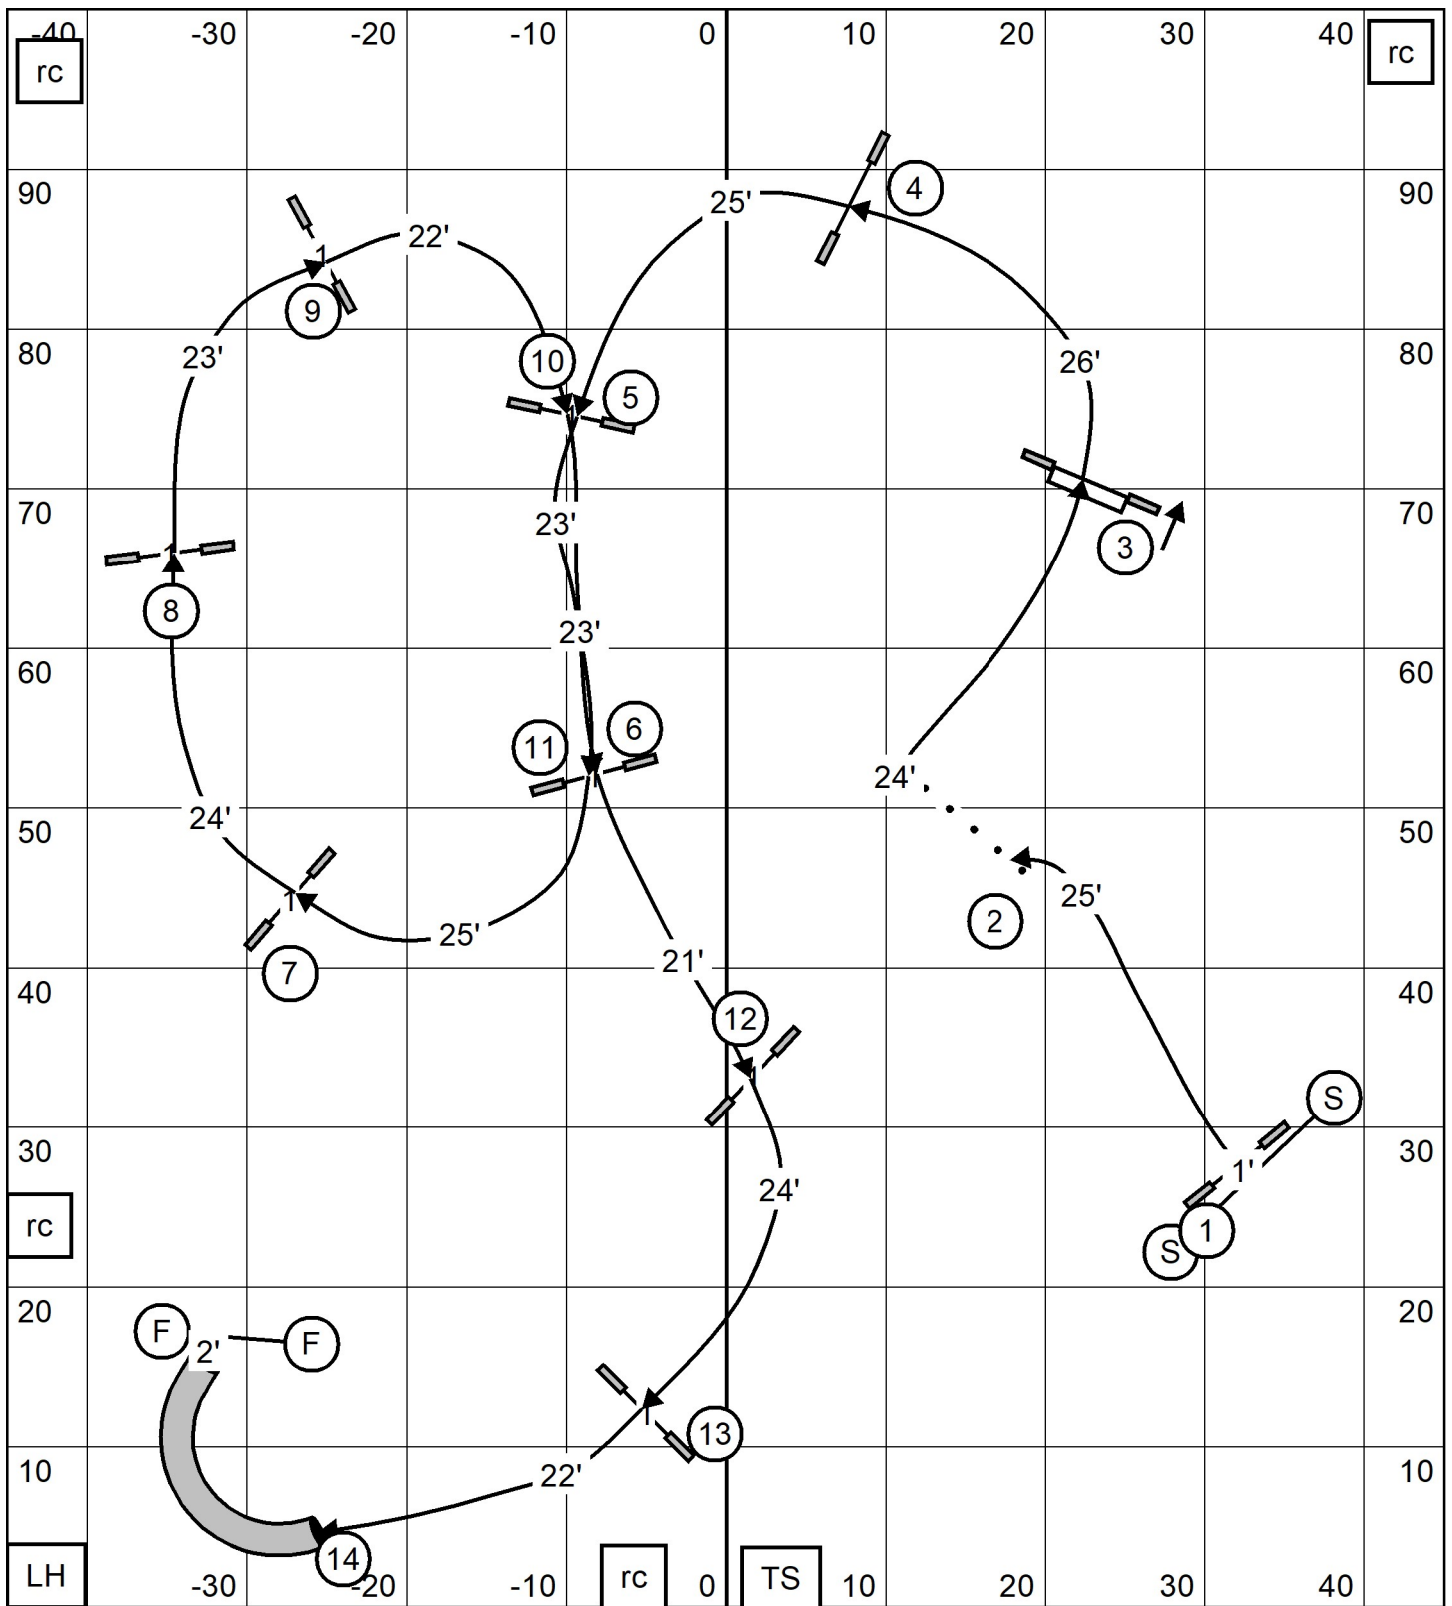

Exit	Novice JWW Show Me Agility Club of Central Missouri Sat April 29, 2023 Bill Pinder	Enter