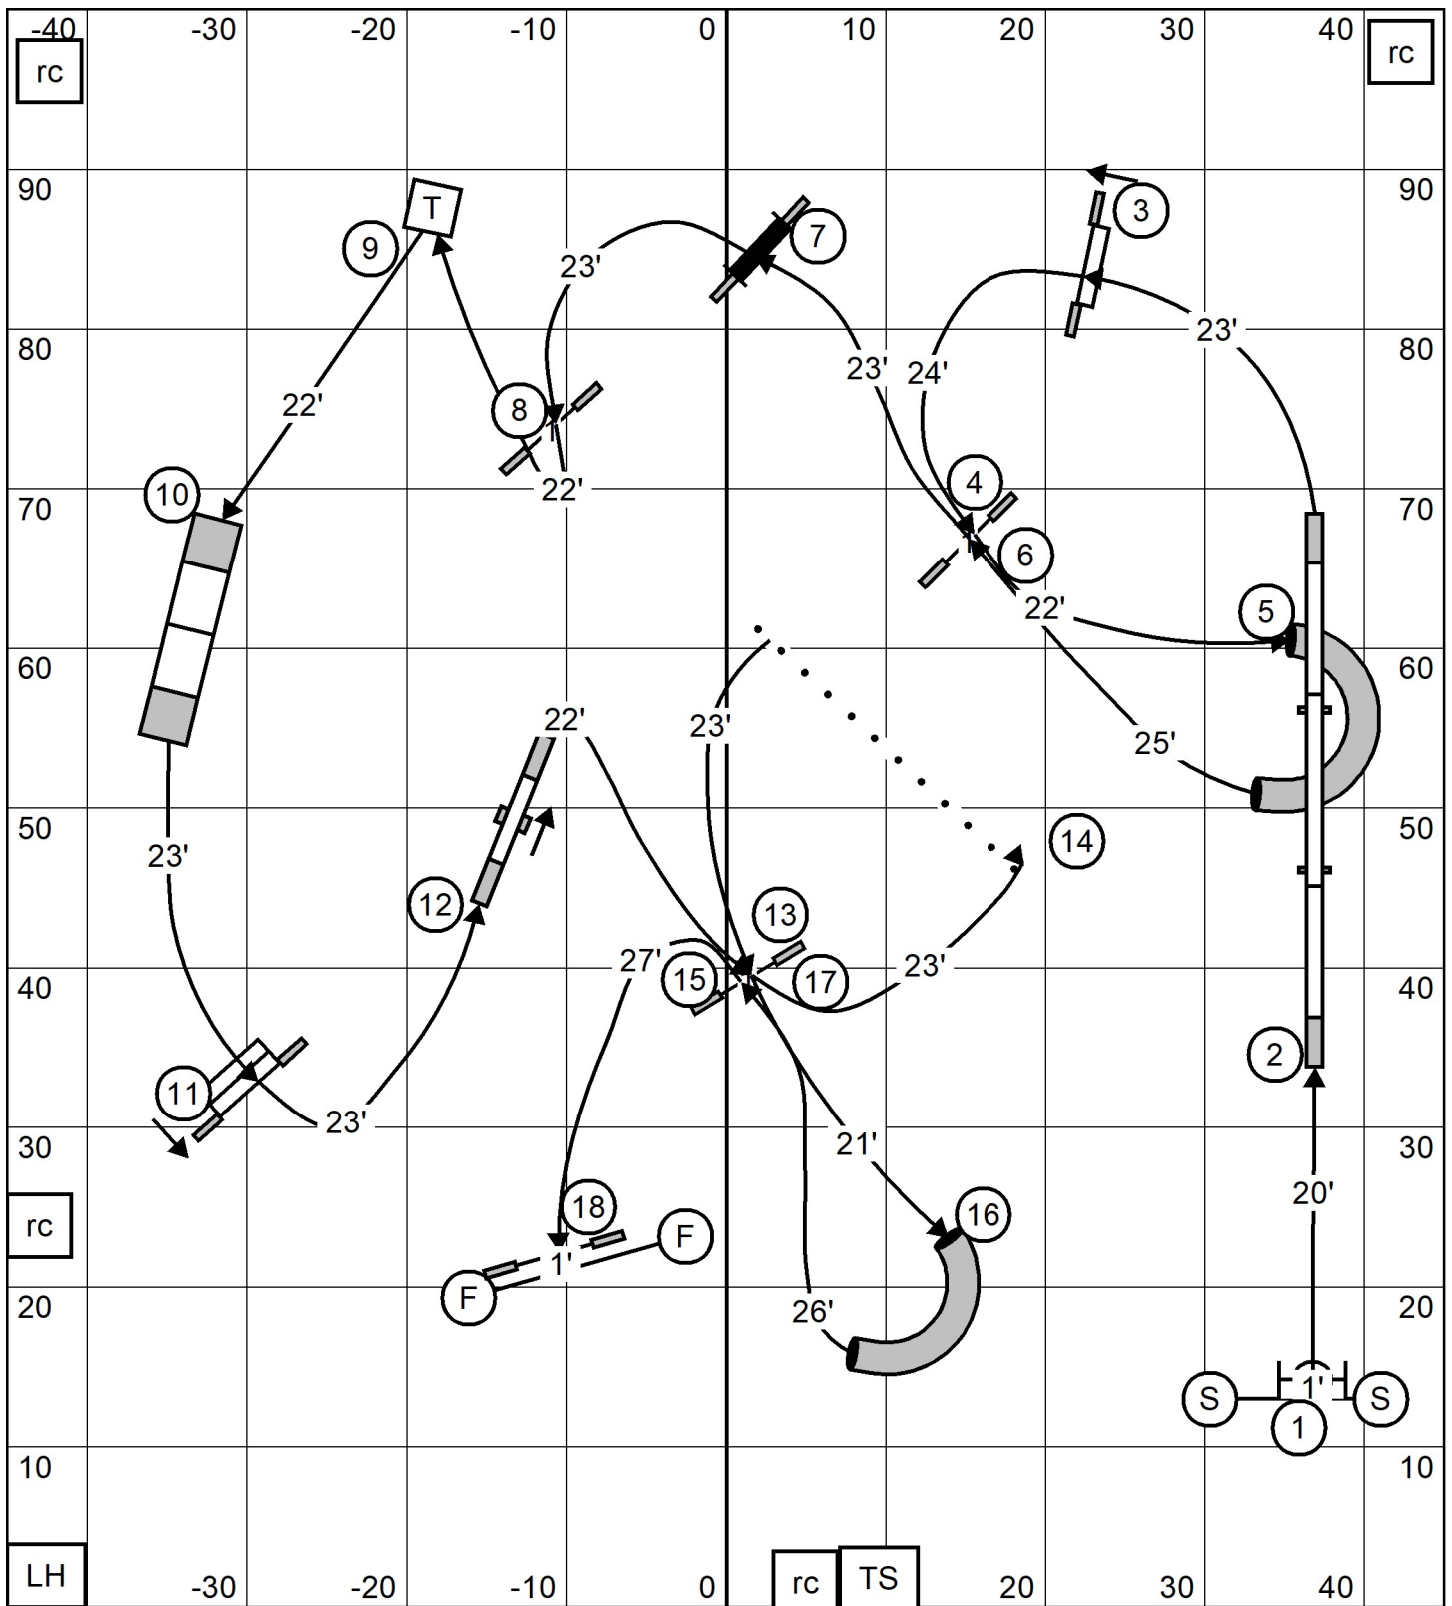

rc -40 -30 -20 -10 0 10 20 30 40 rc

90

80

70

60

50

40

30

Novice Send 2,3 circles or 3,2 squares

Open 6-5 Solid and dotted

E/M Send 6,5,4 Solid Line

Exit

FAST All Levels
Show Me Agility Club of Central Missouri
Sat April 29, 2023
Bill Pinder

Enter

rc
rc
LH
Exit

Excellent/Master Standard
 Show Me Agility Club of Central Missouri
 Sat April 29, 2023
 Bill Pinder