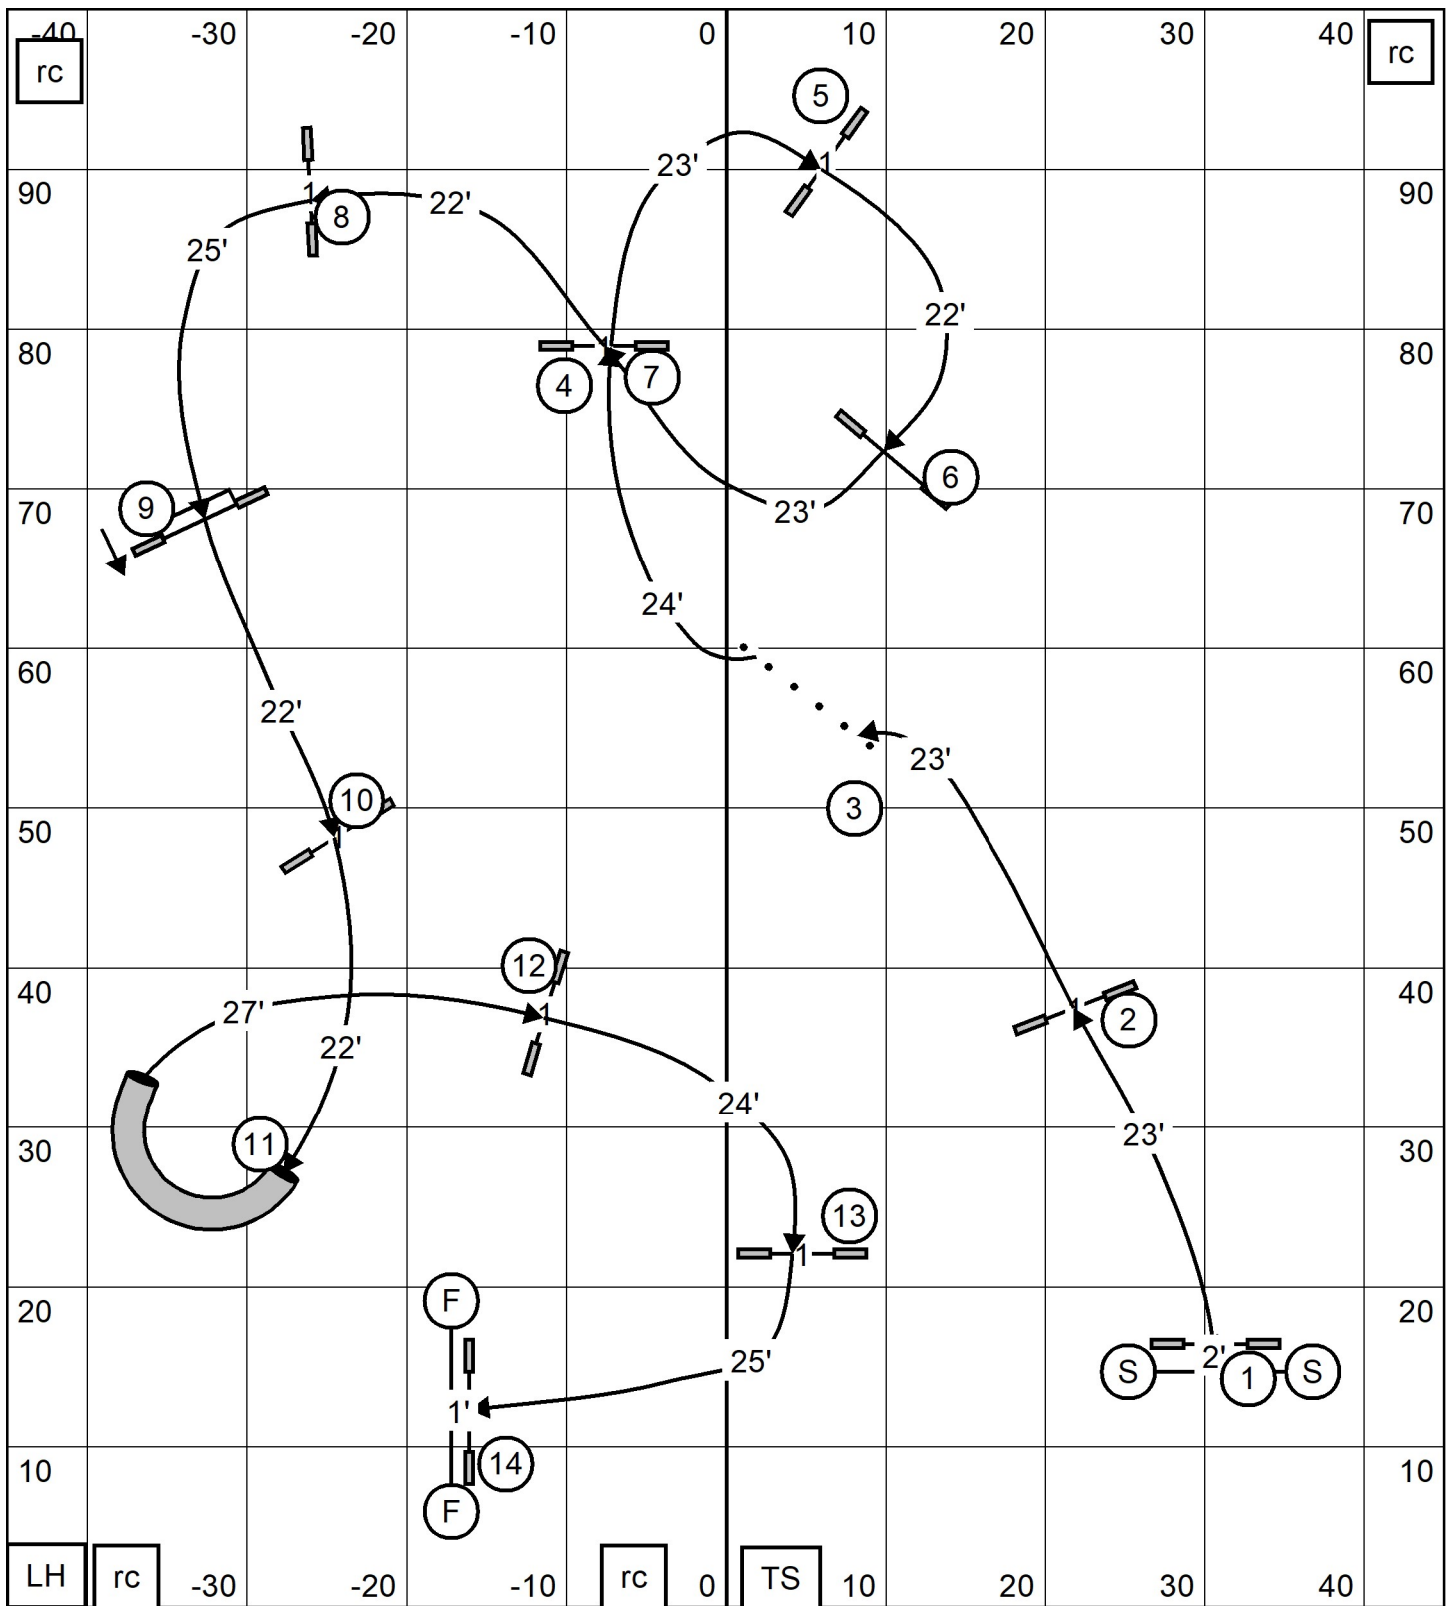

LH rc

rc

-30

-20

-10

rc

0

TS

10

20

30

40

rc

rc

Exit

Novice JWW
Show Me Agility Club of Central Missouri
Fri April 28, 2023
Bill Pinder

Enter