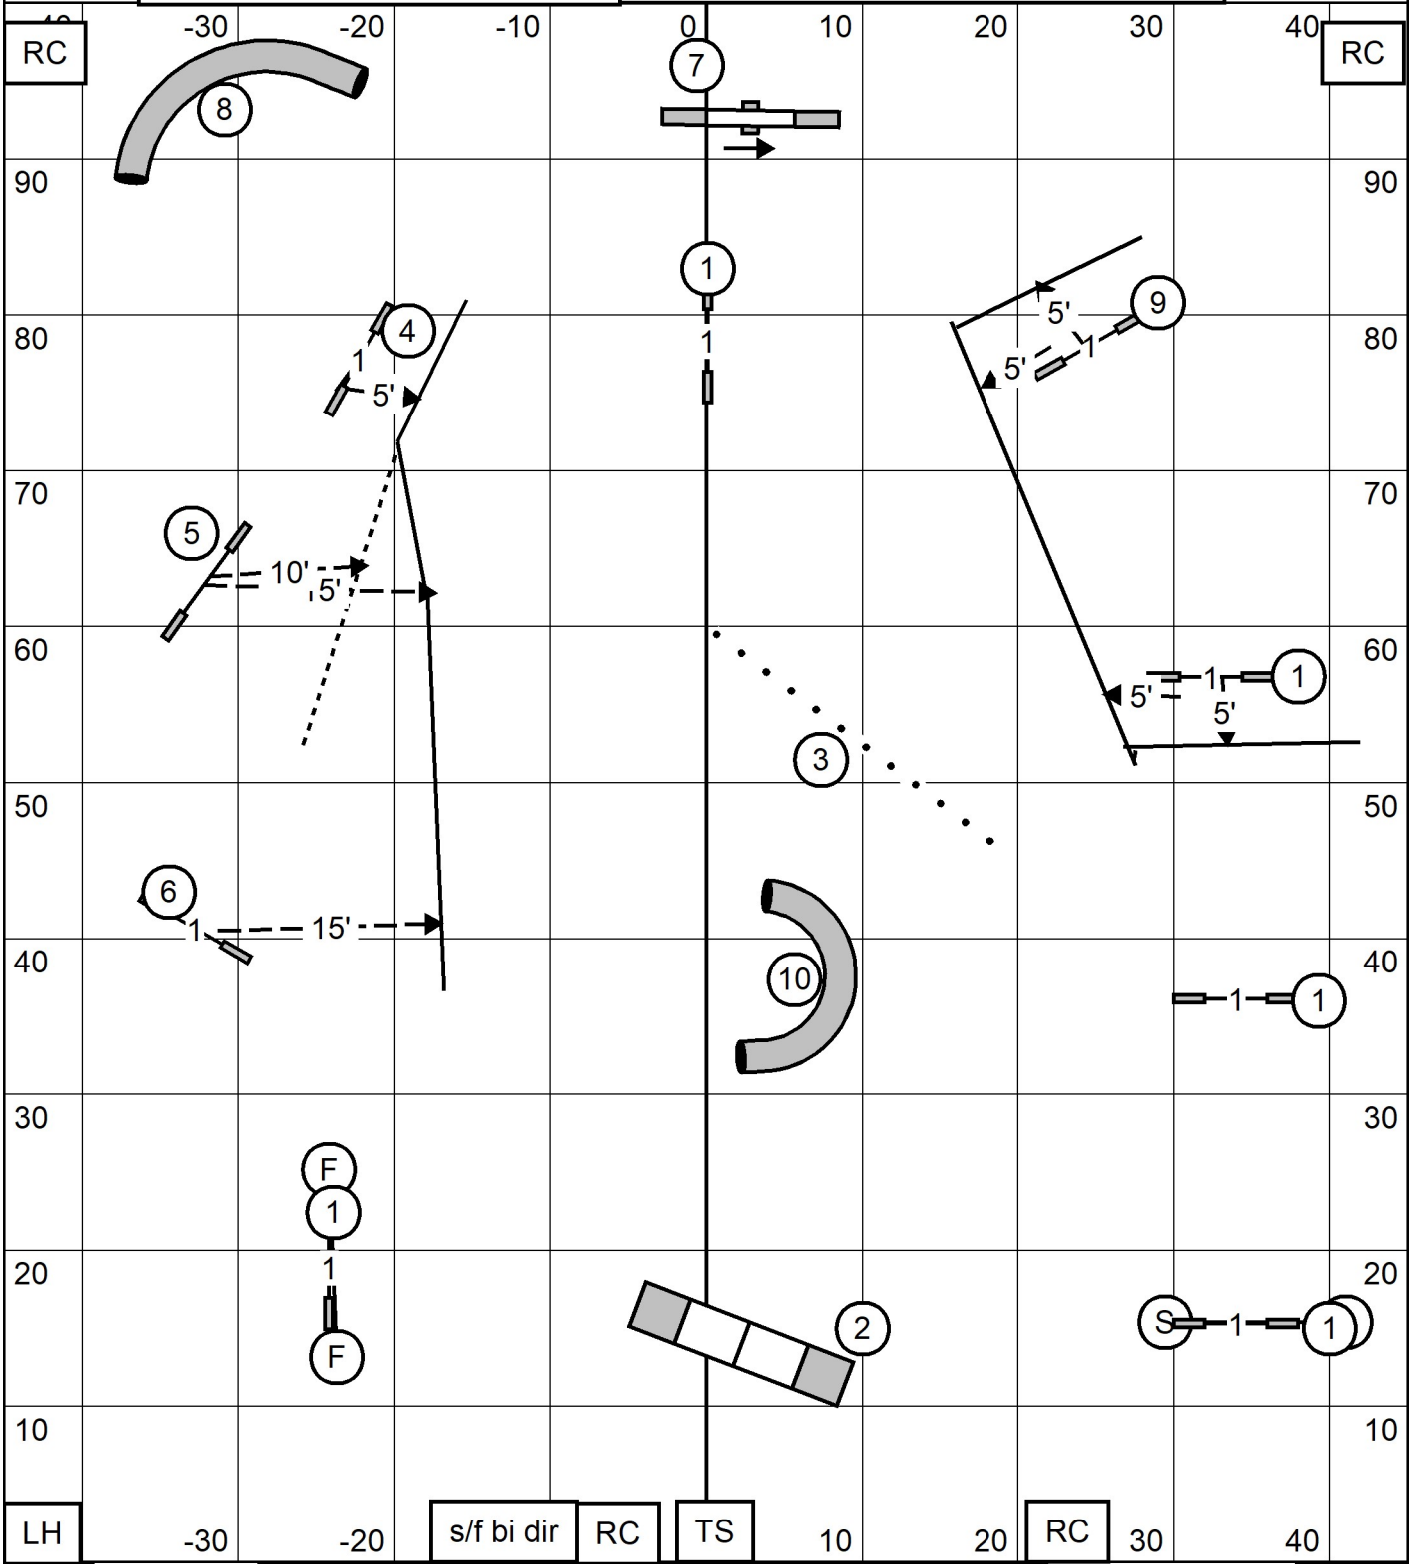

E/M Send 4,5,6 Solid

Open Send 4,5 Solid and dotted

Novice Send 9,1 or 1,9 in flow Solid Line

Exit

Enter

**FAST All Levels**  
 Show Me Agility Club of Central Missouri  
 Fri April 28, 2023  
 Bill Pinder

RC	LH	-30	-20	-10	0	10	TS	RC	30	40
----	----	-----	-----	-----	---	----	----	----	----	----

Exit

**Excellent/Master Standard**  
 Show Me Agility Club of Central Missouri  
 Fri April 28, 2023  
 Bill Pinder