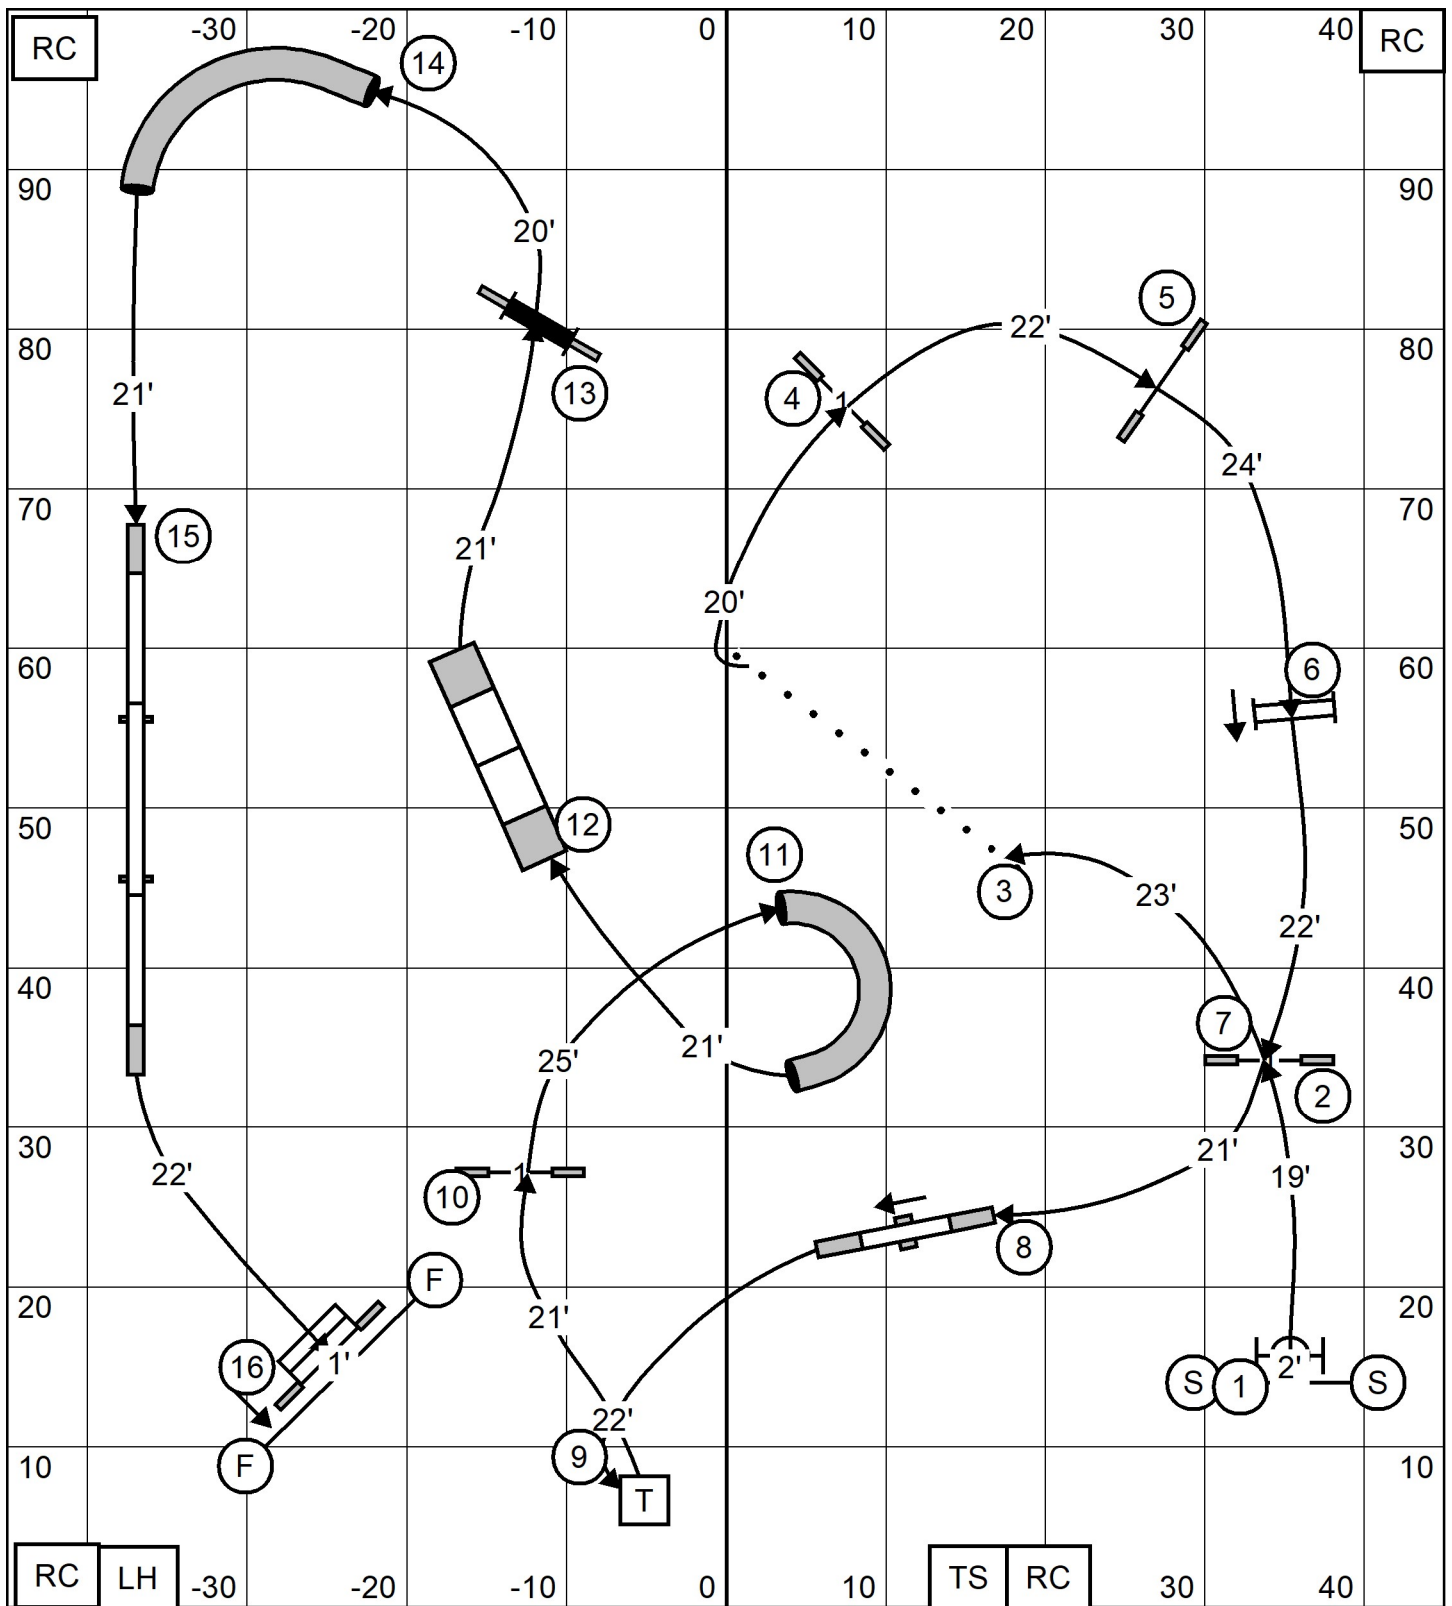

Open Standard
Show Me Agility Club of Central Missouri
Fri April 28, 2023
Bill Pinder

Exit

Enter

RC LH

TS RC