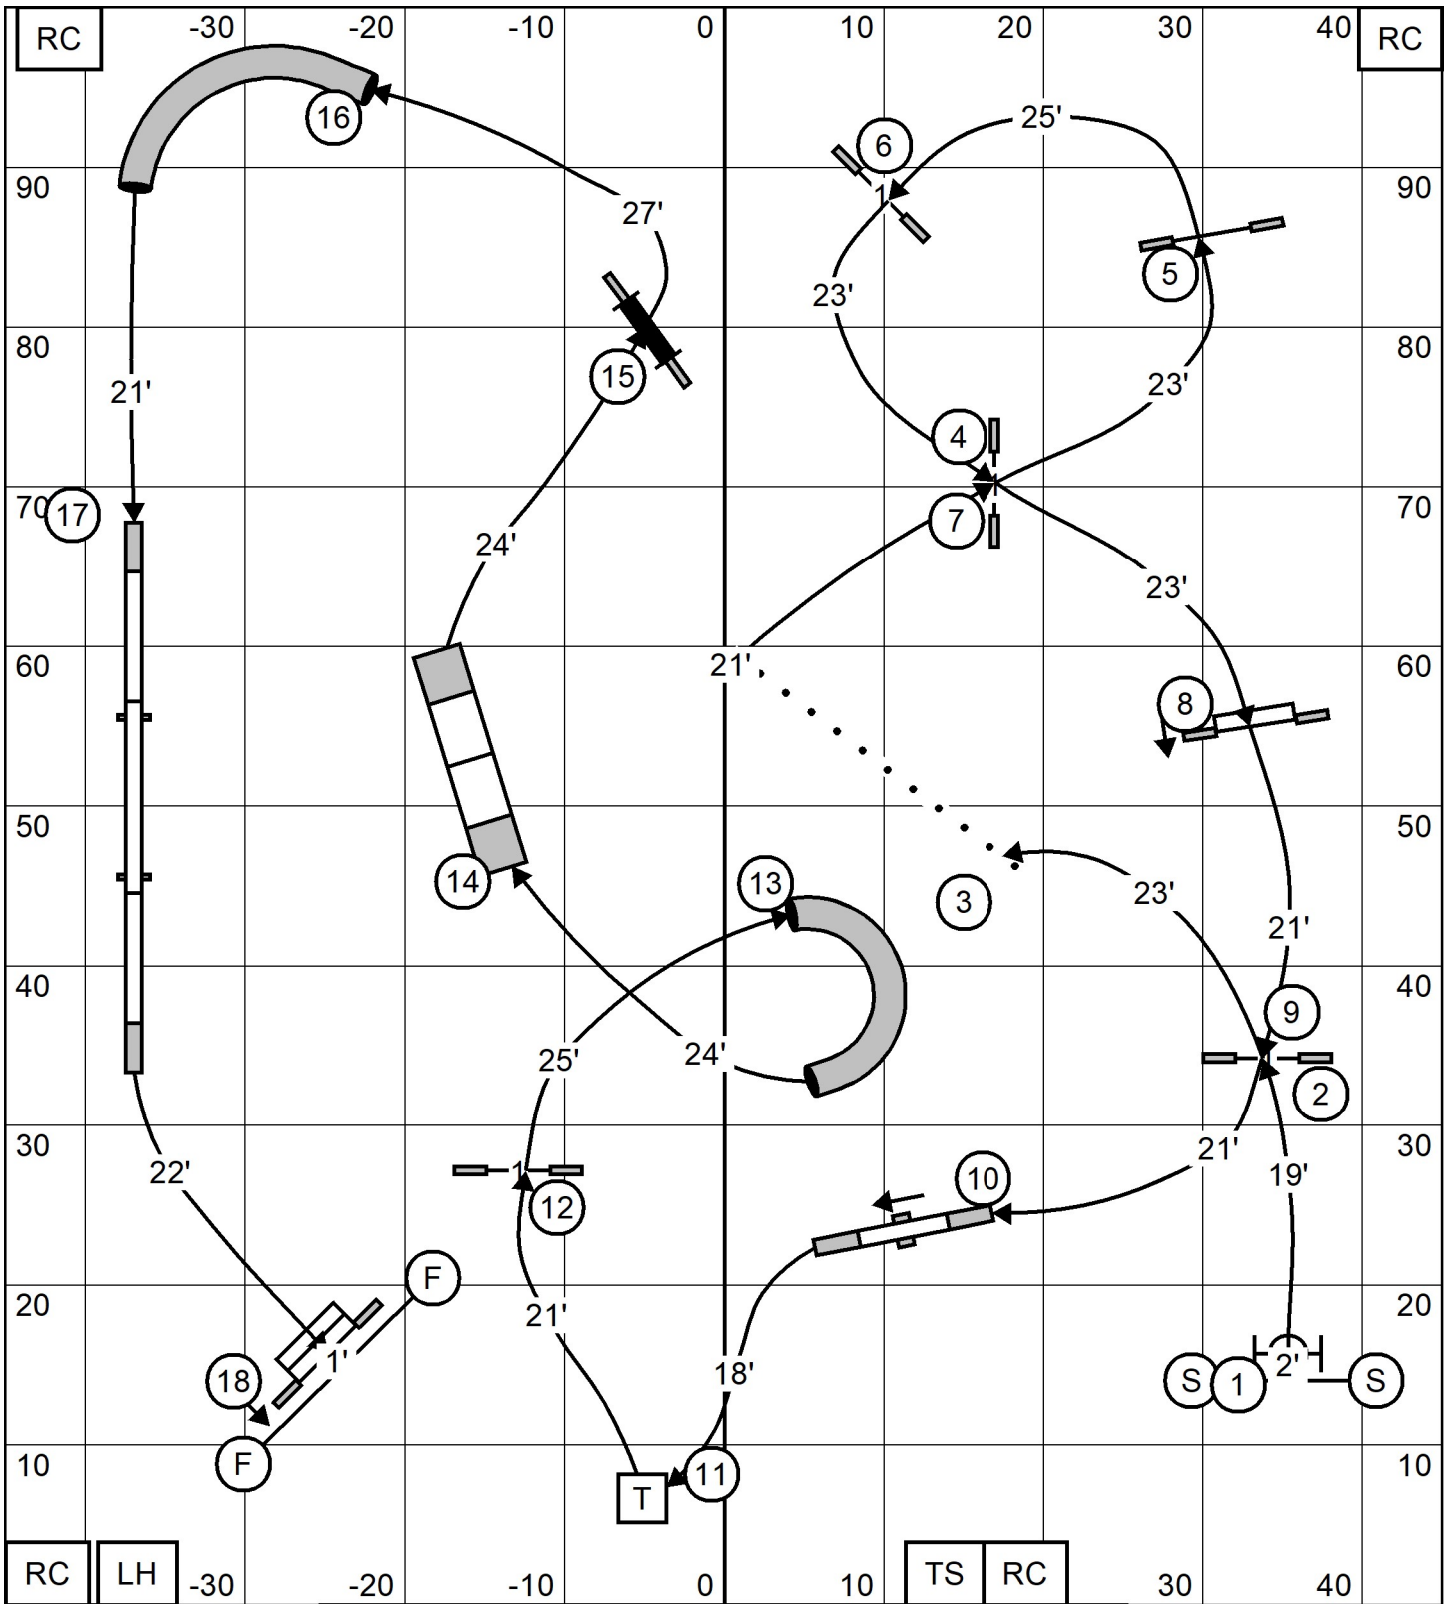

E/M Send 4,5,6 Solid

Open Send 4,5 Solid and dotted

Novice Send 9,1 or 1,9 in flow Solid Line

Exit

Enter

**FAST All Levels**  
 Show Me Agility Club of Central Missouri  
 Fri April 28, 2023  
 Bill Pinder