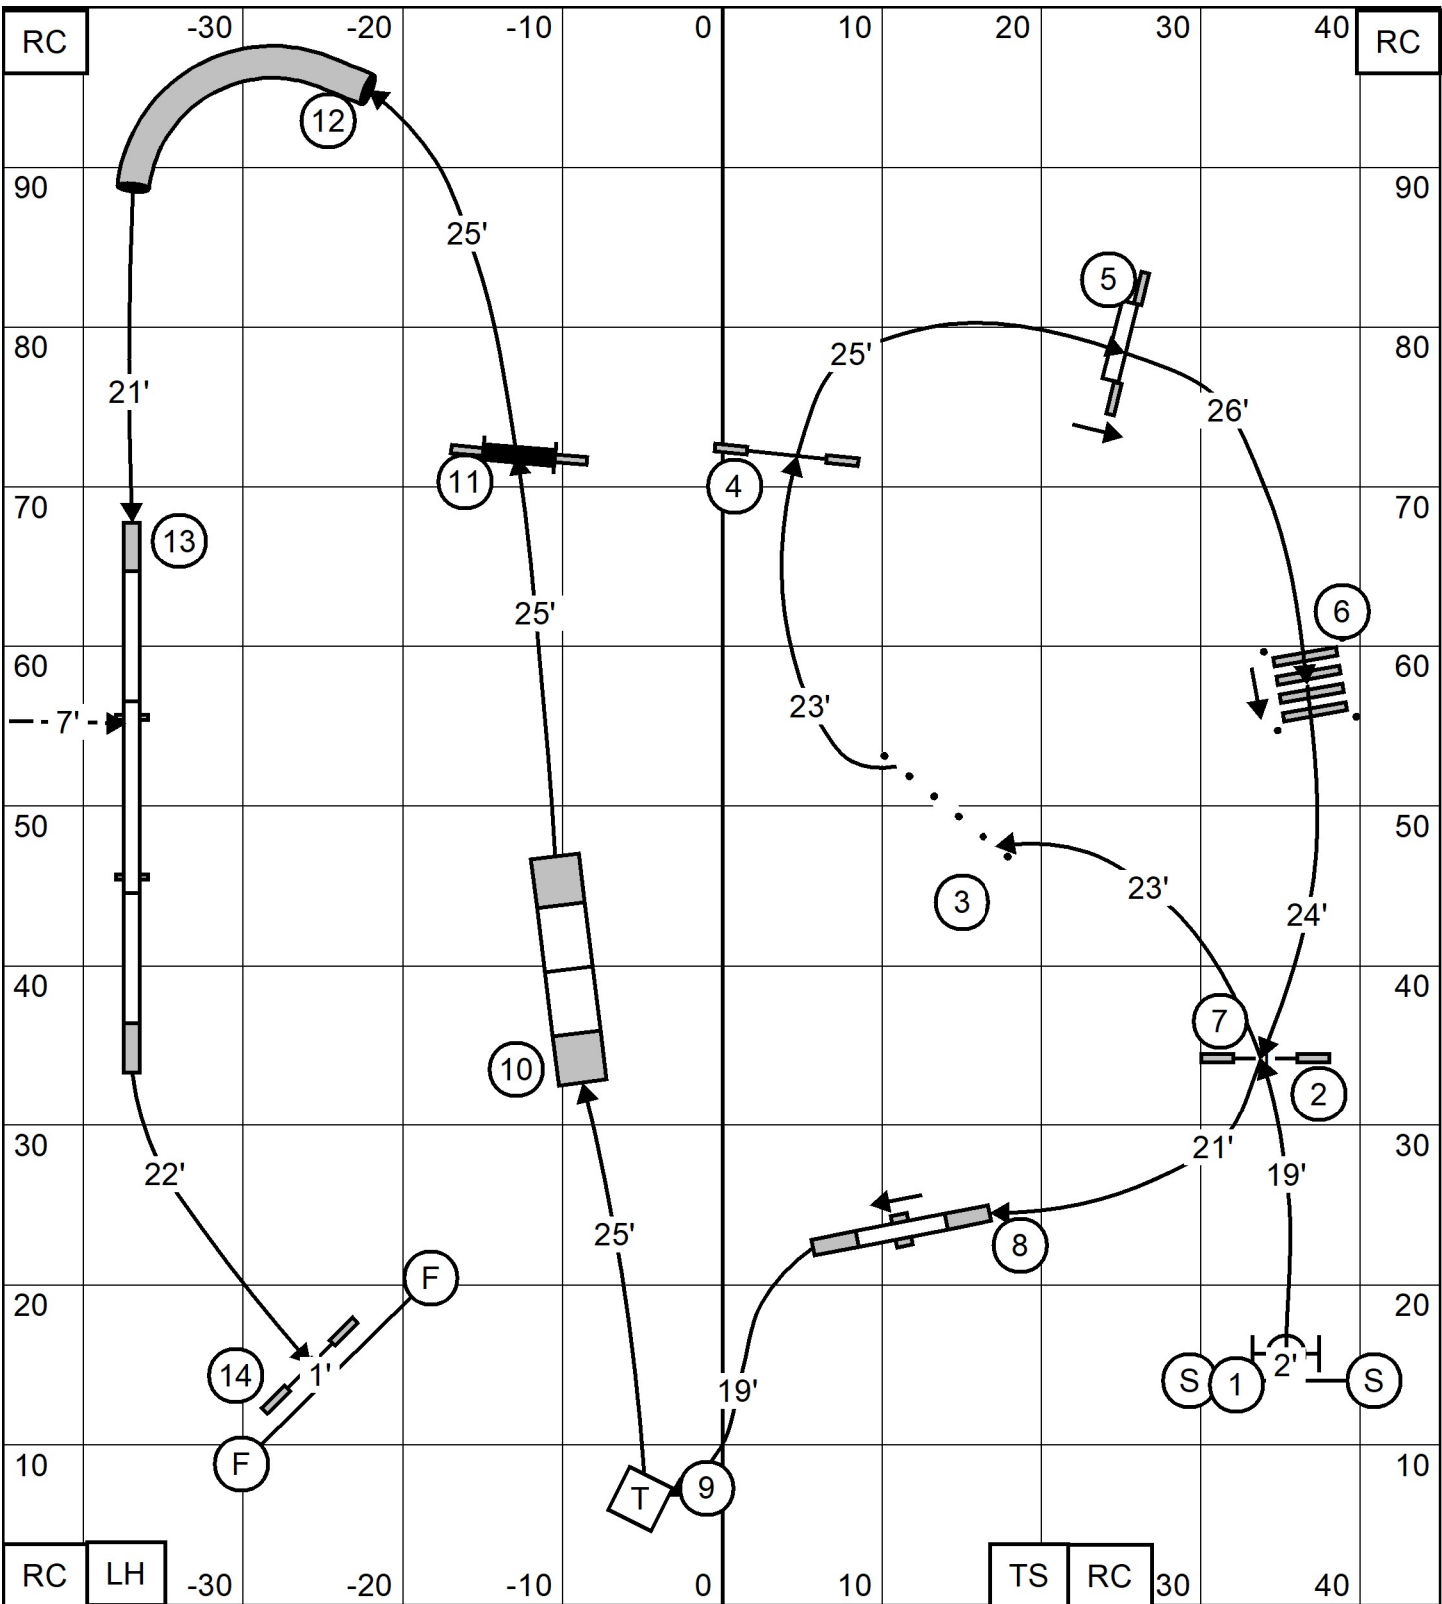

Enter

**Open Standard**  
 Show Me Agility Club of Central Missouri  
 Fri April 28, 2023  
 Bill Pinder

Exit

Enter

RC LH

TS RC

RC LH

-30 -20 -10 0 10