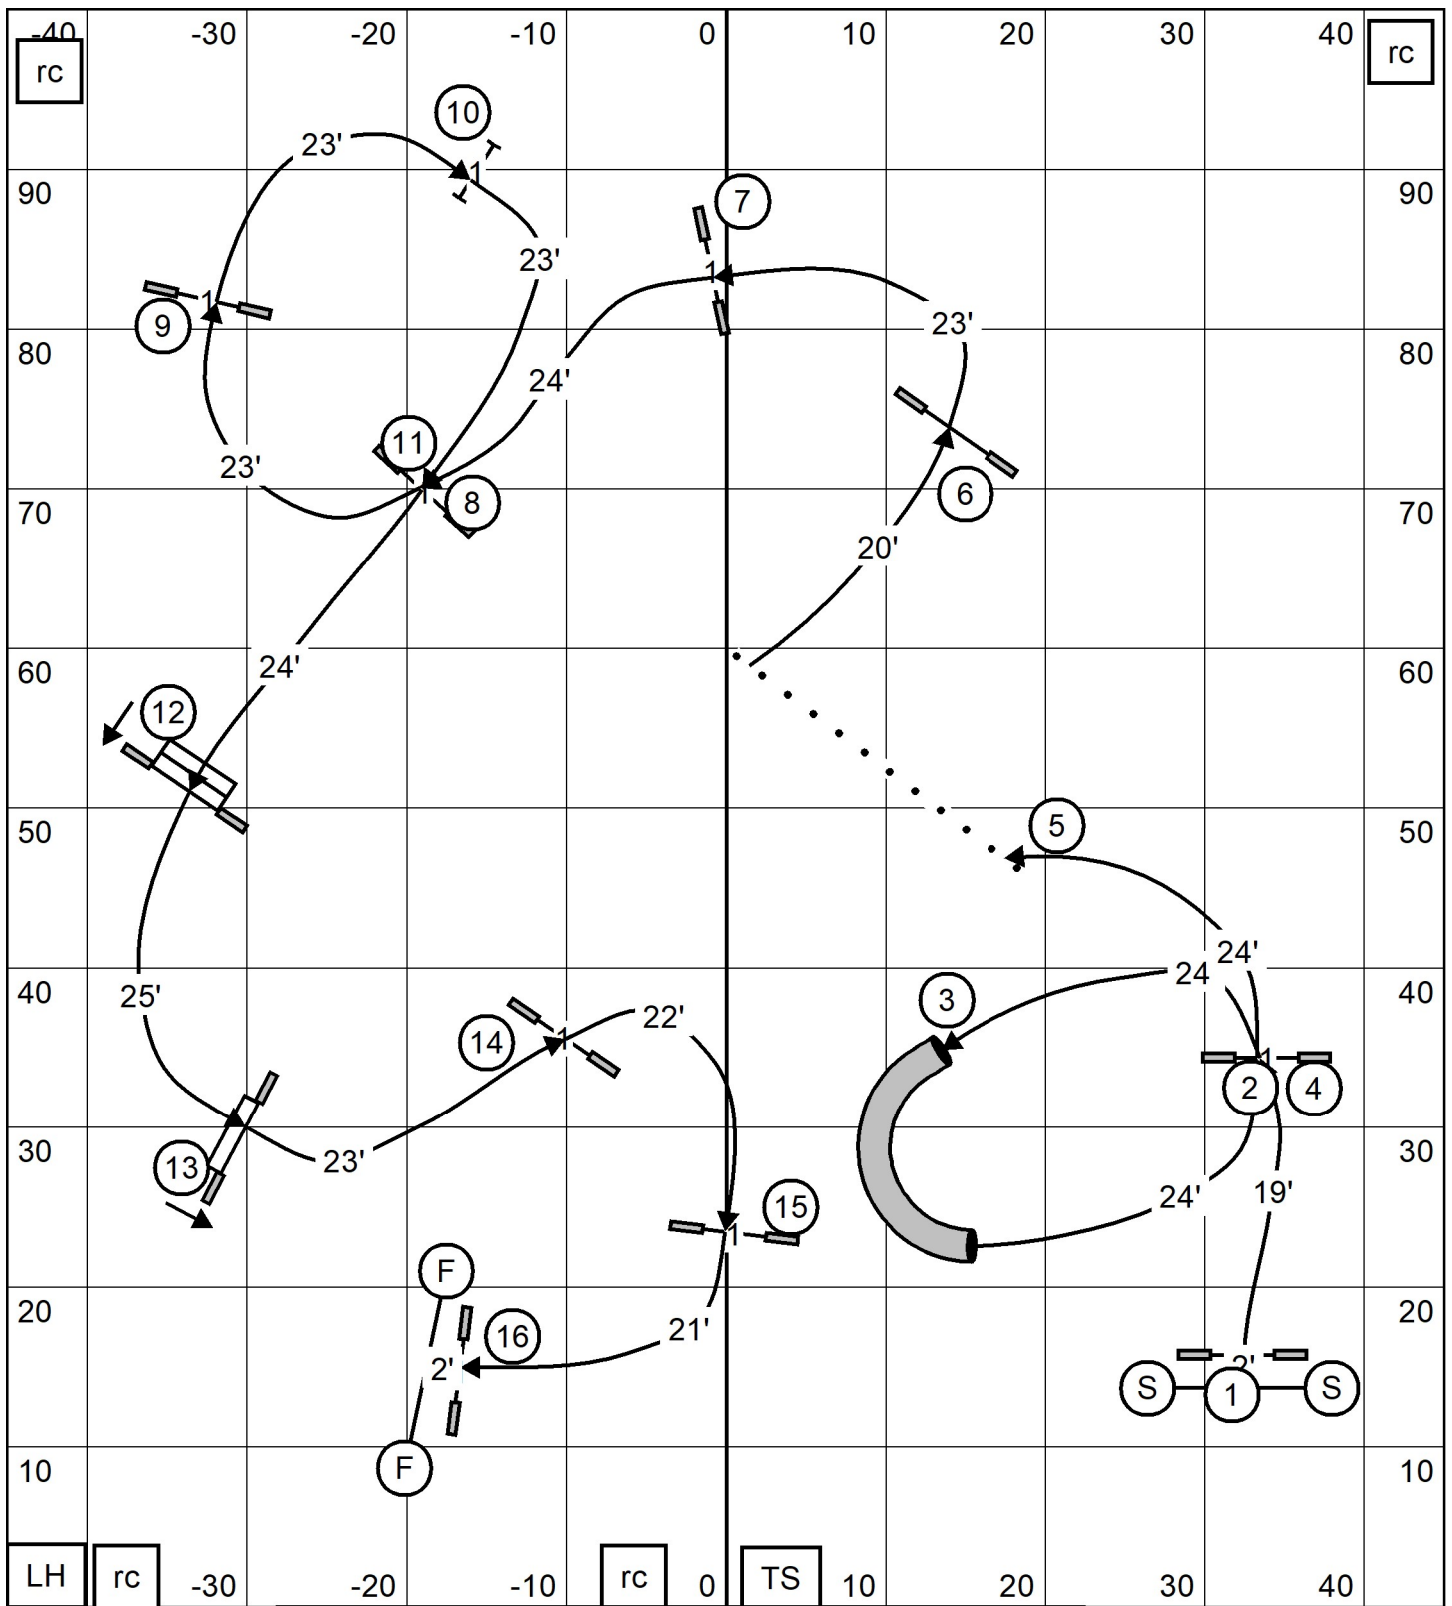

Exit	Open JWW Show Me Agility Club of Central Missouri Fri April 28, 2023 Bill Pinder	Enter