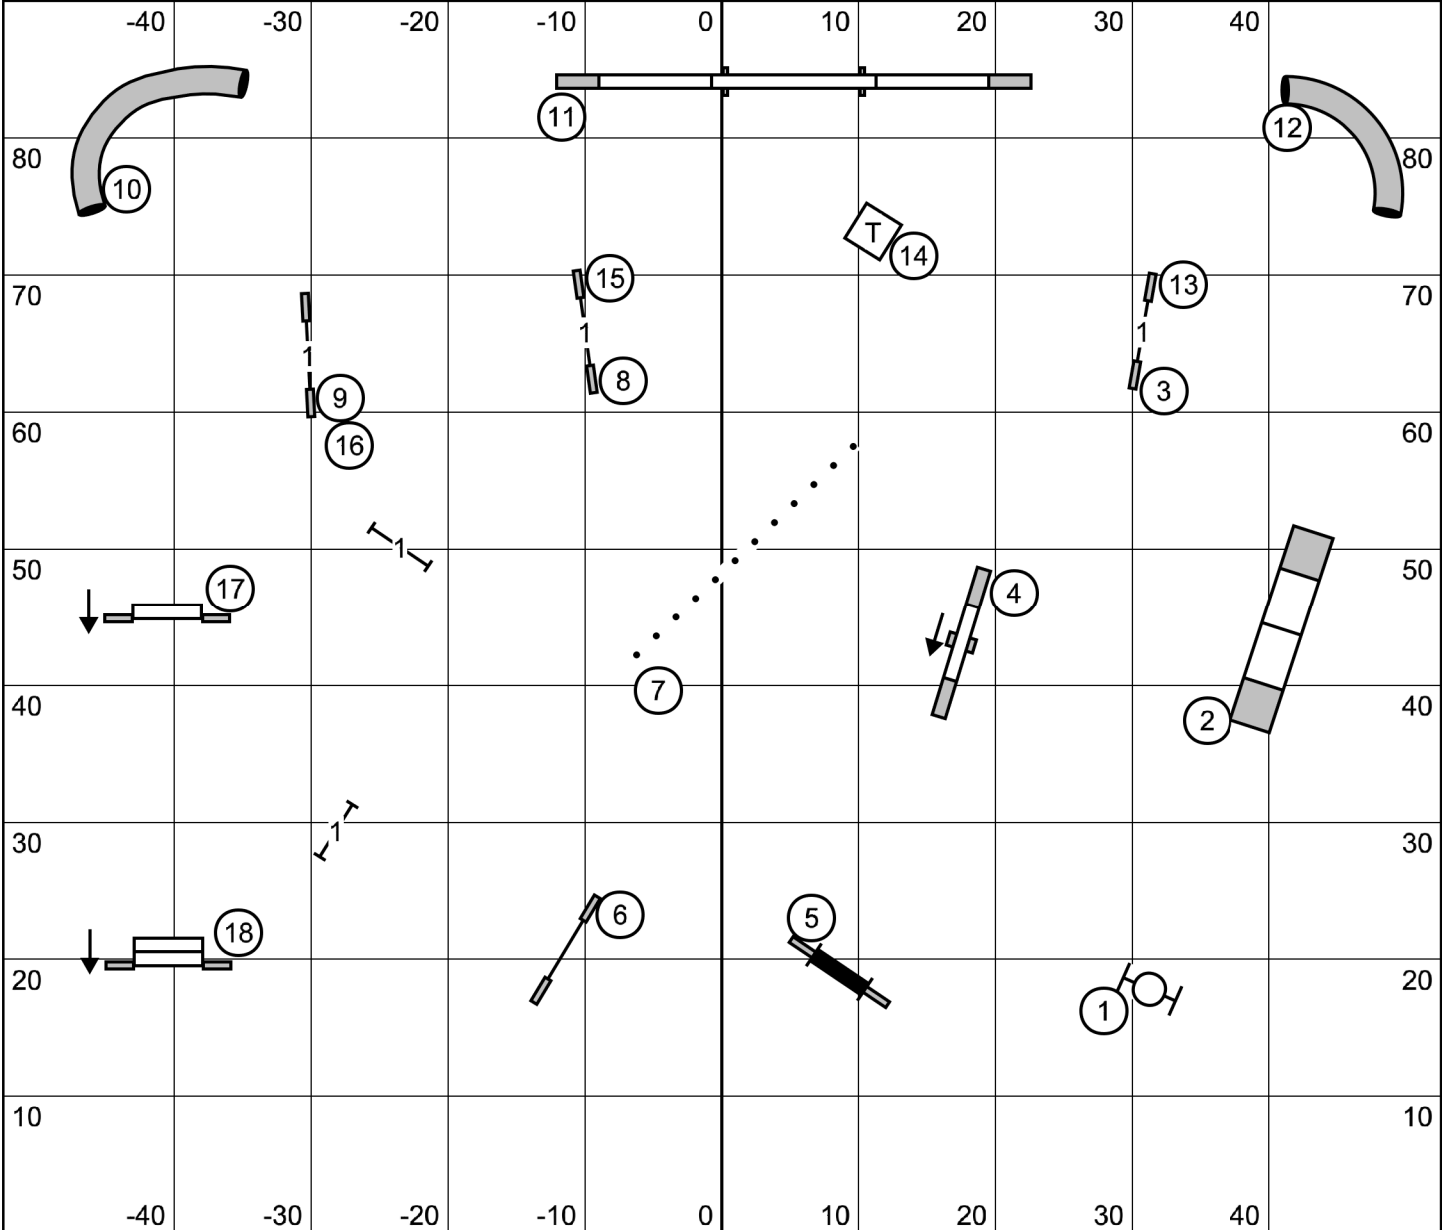

Excellent/ Master Standard

Exit

**Greater St. Louis Agility Club
Feb. 5, 2023- Purina Farms
Judge Cheri Tyre-Roberts**

T/S

Enter