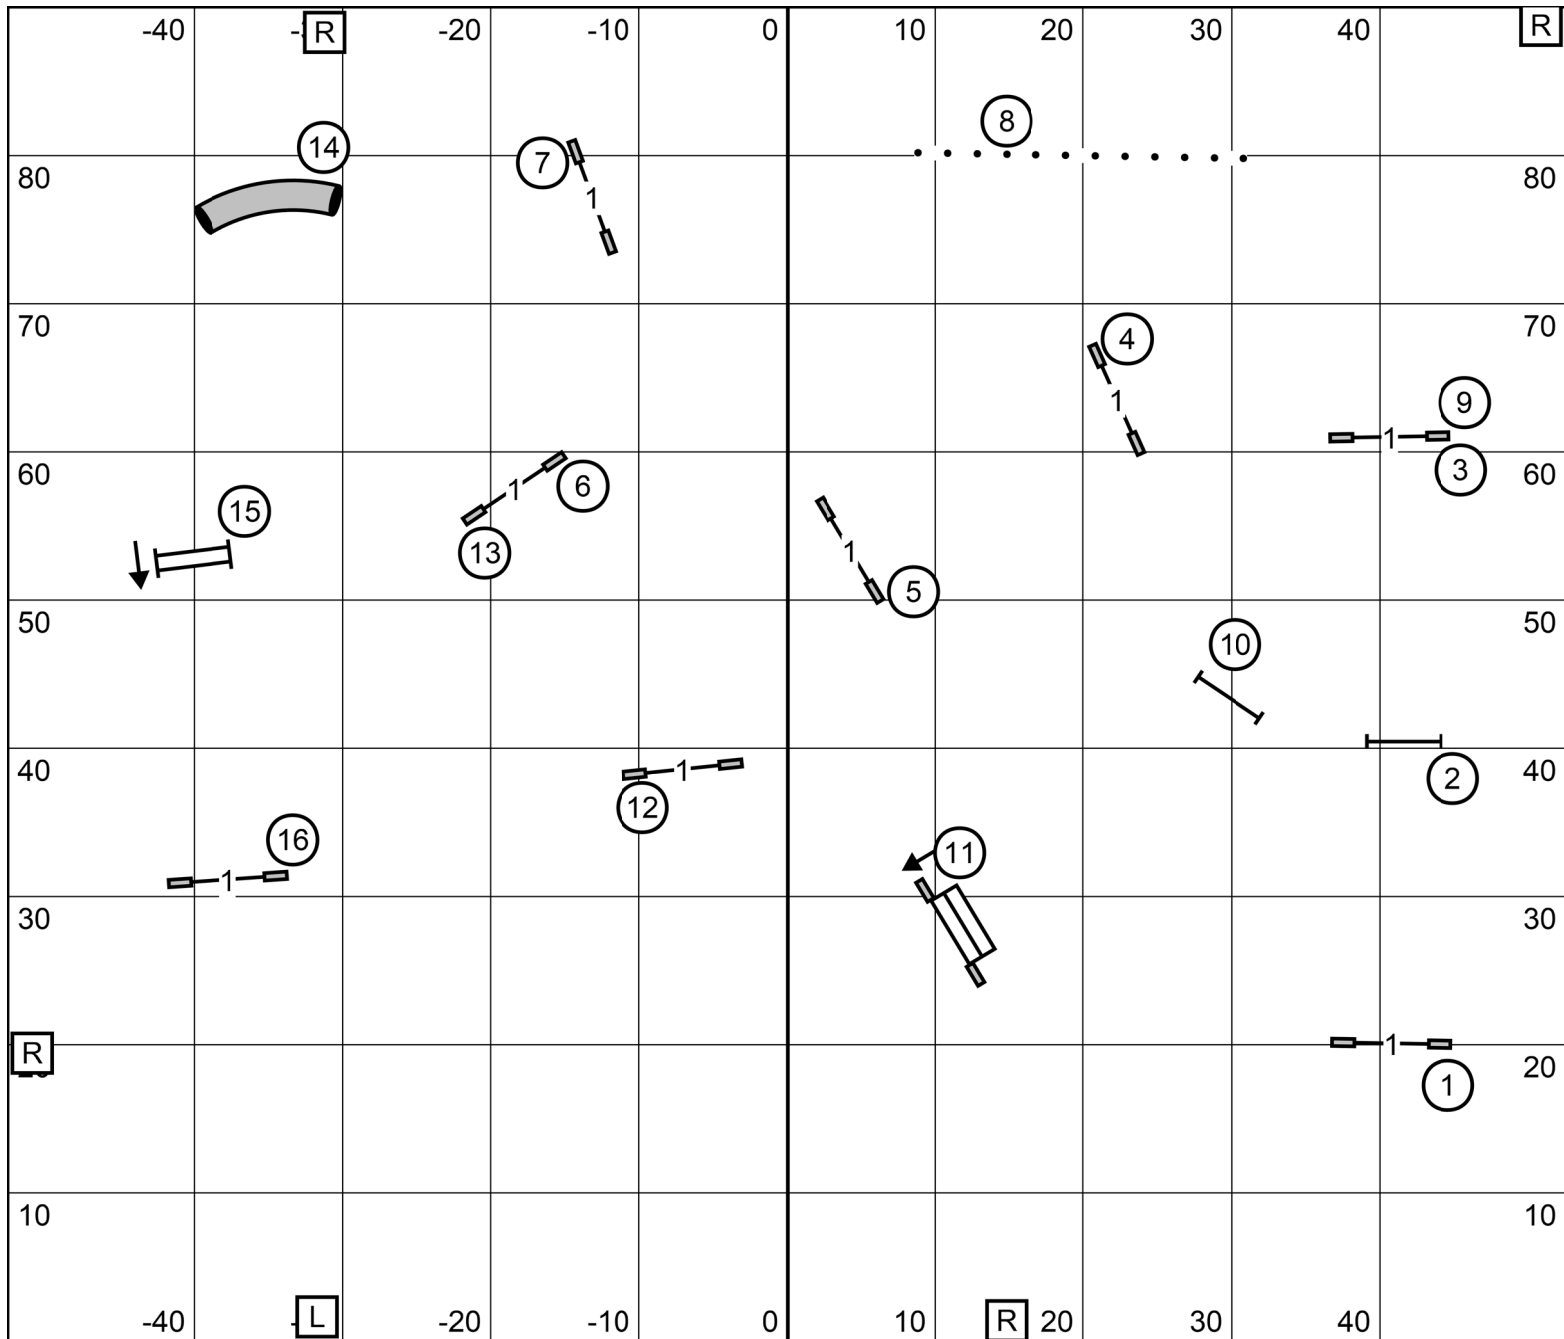

Premier Standard

Premier Standard Course Times
MCT-74
74 sec-4"P ,8P
69 sec-8"
65 sec-12,12P,20P
60 sec-16",16P,24"
55 sec-20"

Exit

Greater St. Louis Agility Club
Feb. 5, 2023- Purina Farms
Judge Cheri Tyre-Roberts

T/S

Enter

Time 2 Beat Greater St. Louis Agility Club

T S R

Sunday, February 5, 2023 Gray Summit, MO

Kim Crenshaw indoors on turf 105x90

11 Sun T2B

Novice Jumpers w Weaves
Sunday, February 5, 2023

Greater St. Louis Agility Club
 Gray Summit, MO Kim Crenshaw

T S R
 indoors on turf 105x90

12 Sun NJW

Open Jumpers w Weaves
Sunday, February 5, 2023

Greater St. Louis Agility Club
 Gray Summit, MO Kim Crenshaw