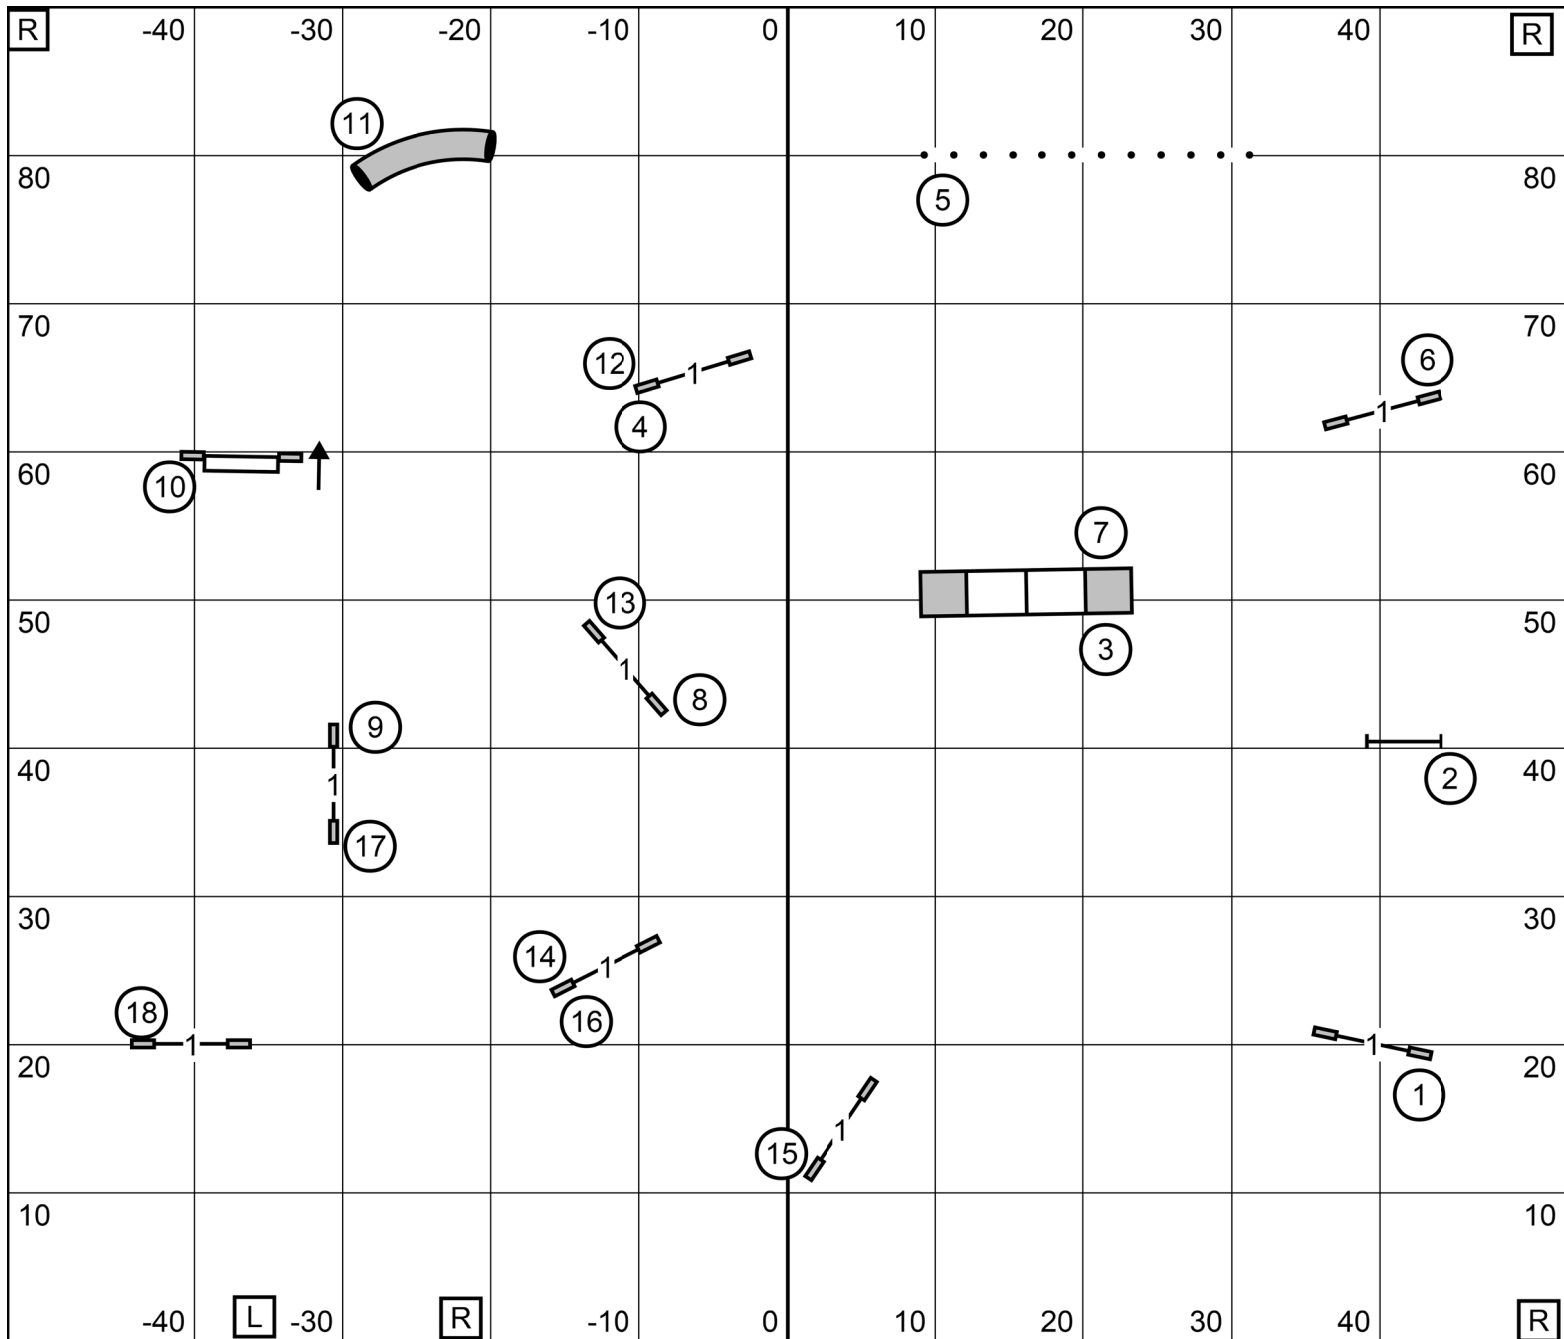

Premier Standard

Premier Standard Course Times
MCT-74
74 sec-4"P ,8P
69 sec-8"
65 sec-12,12P,20P
60 sec-16",16P,24"
55 sec-20"

Exit

Greater St. Louis Agility Club
Feb. 5, 2023- Purina Farms
Judge Cheri Tyre-Roberts

T/S

Enter

Time 2 Beat Greater St. Louis Agility Club

T S R

Sunday, February 5, 2023 Gray Summit, MO

Kim Crenshaw indoors on turf 105x90

11 Sun T2B

Novice Jumpers w Weaves
Sunday, February 5, 2023

Greater St. Louis Agility Club
 Gray Summit, MO Kim Crenshaw

T S R
 indoors on turf 105x90

12 Sun NJW

Open Jumpers w Weaves
Sunday, February 5, 2023

Greater St. Louis Agility Club
 Gray Summit, MO Kim Crenshaw