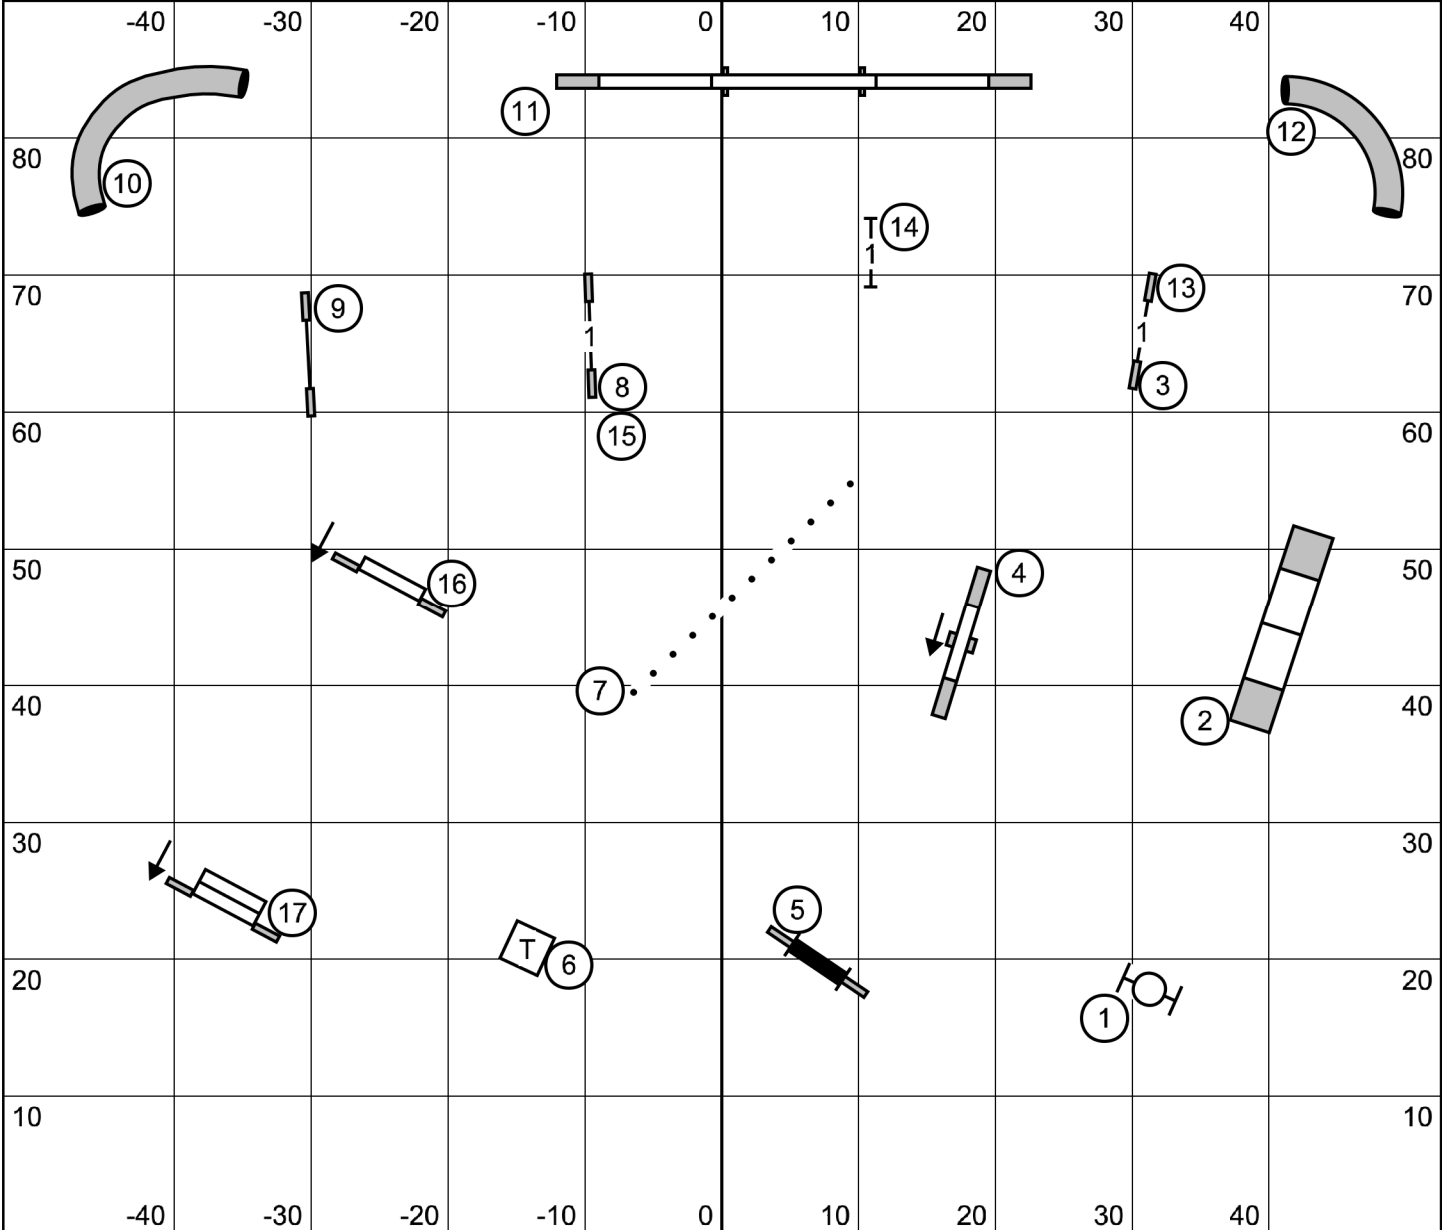

Open Standard

Exit

Greater St. Louis Agility Club
Feb. 5, 2023- Purina Farms
Judge Cheri Tyre-Roberts

T/S

Enter