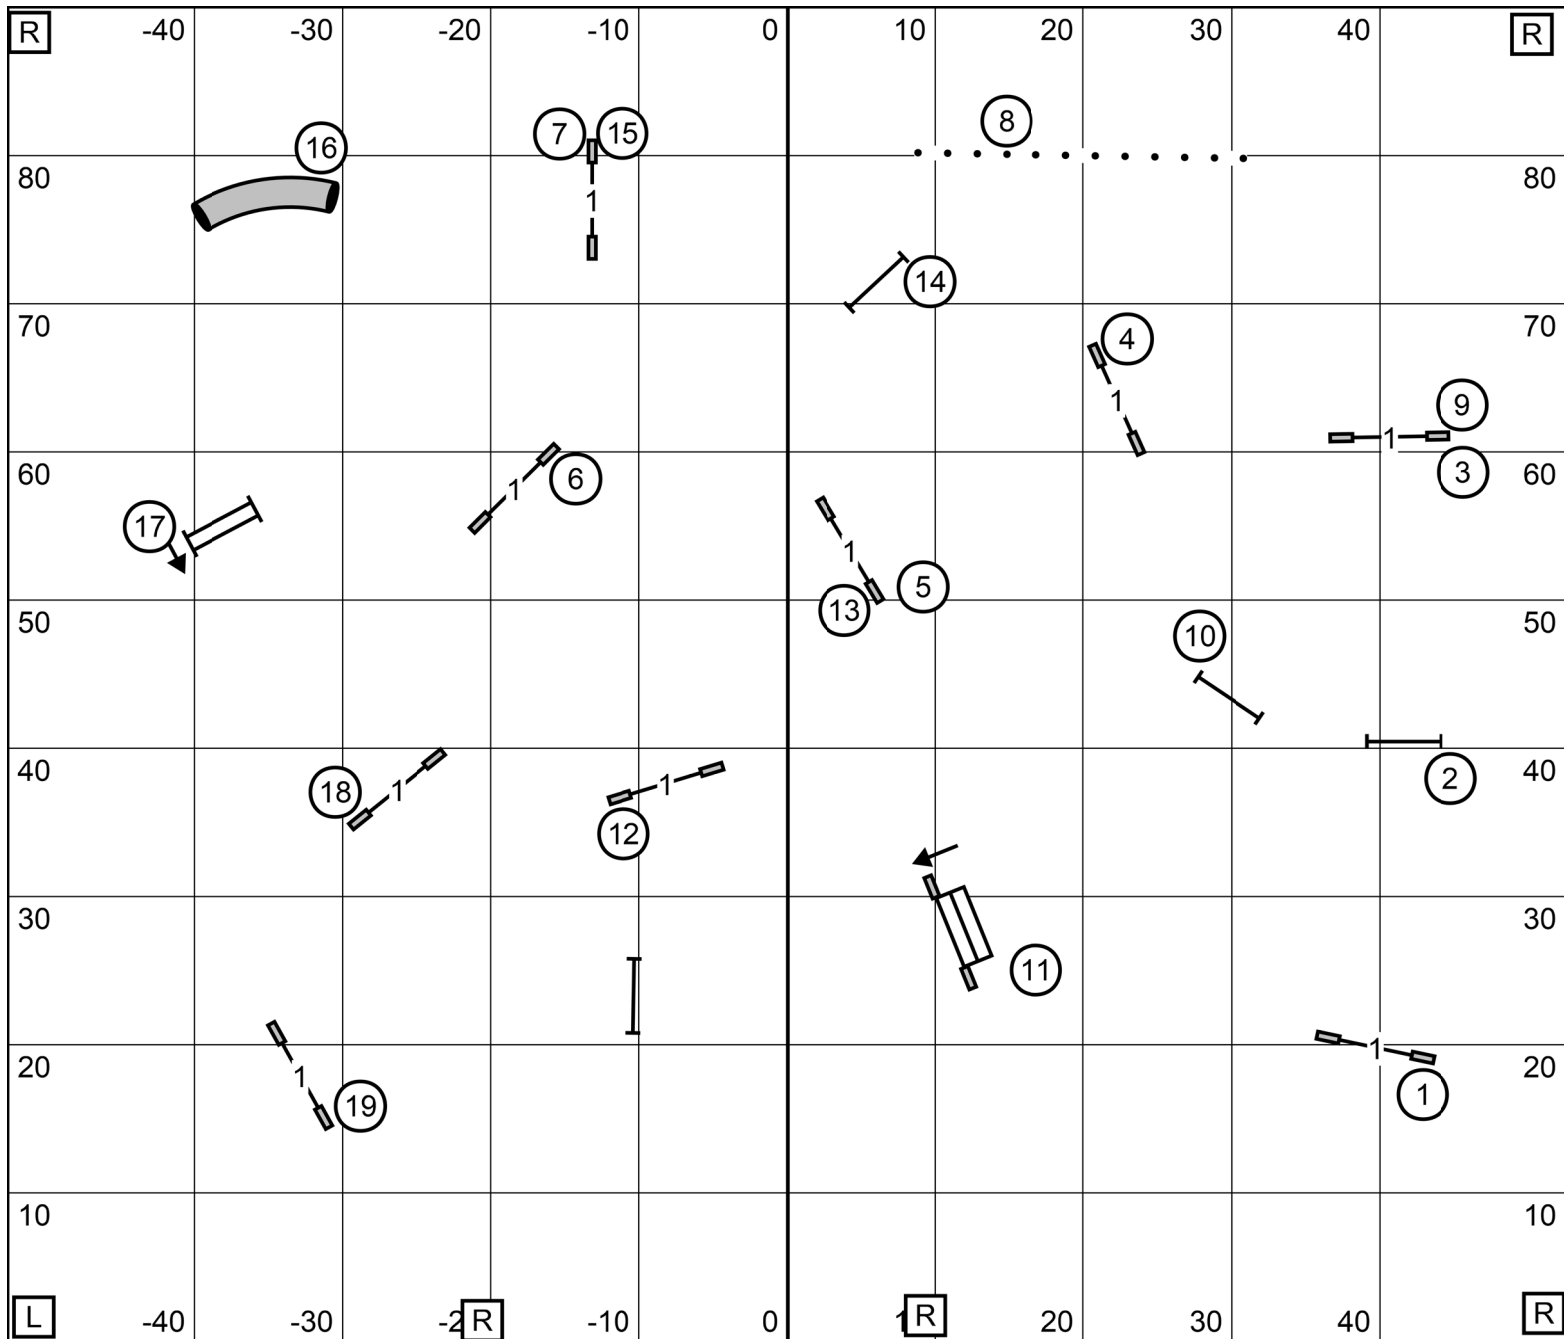

Premier Standard

Premier Standard Course Times
MCT-74
74 sec-4"P ,8P
69 sec-8"
65 sec-12,12P,20P
60 sec-16",16P,24"
55 sec-20"

Exit

Greater St. Louis Agility Club
Feb. 5, 2023- Purina Farms
Judge Cheri Tyre-Roberts

Greater St. Louis Agility Club
 Gray Summit, MO Kim Crenshaw

T S R
 indoors on turf 105x90

12 Sun NJW

Open Jumpers w Weaves
Sunday, February 5, 2023

Greater St. Louis Agility Club
 Gray Summit, MO Kim Crenshaw

T S R

indoors on turf 105x90

13 Sun OJW

Excellent/Master Jumpers w Weaves

Greater St. Louis Agility Club

T S R

Sunday, February 5, 2023

Gray Summit, MO