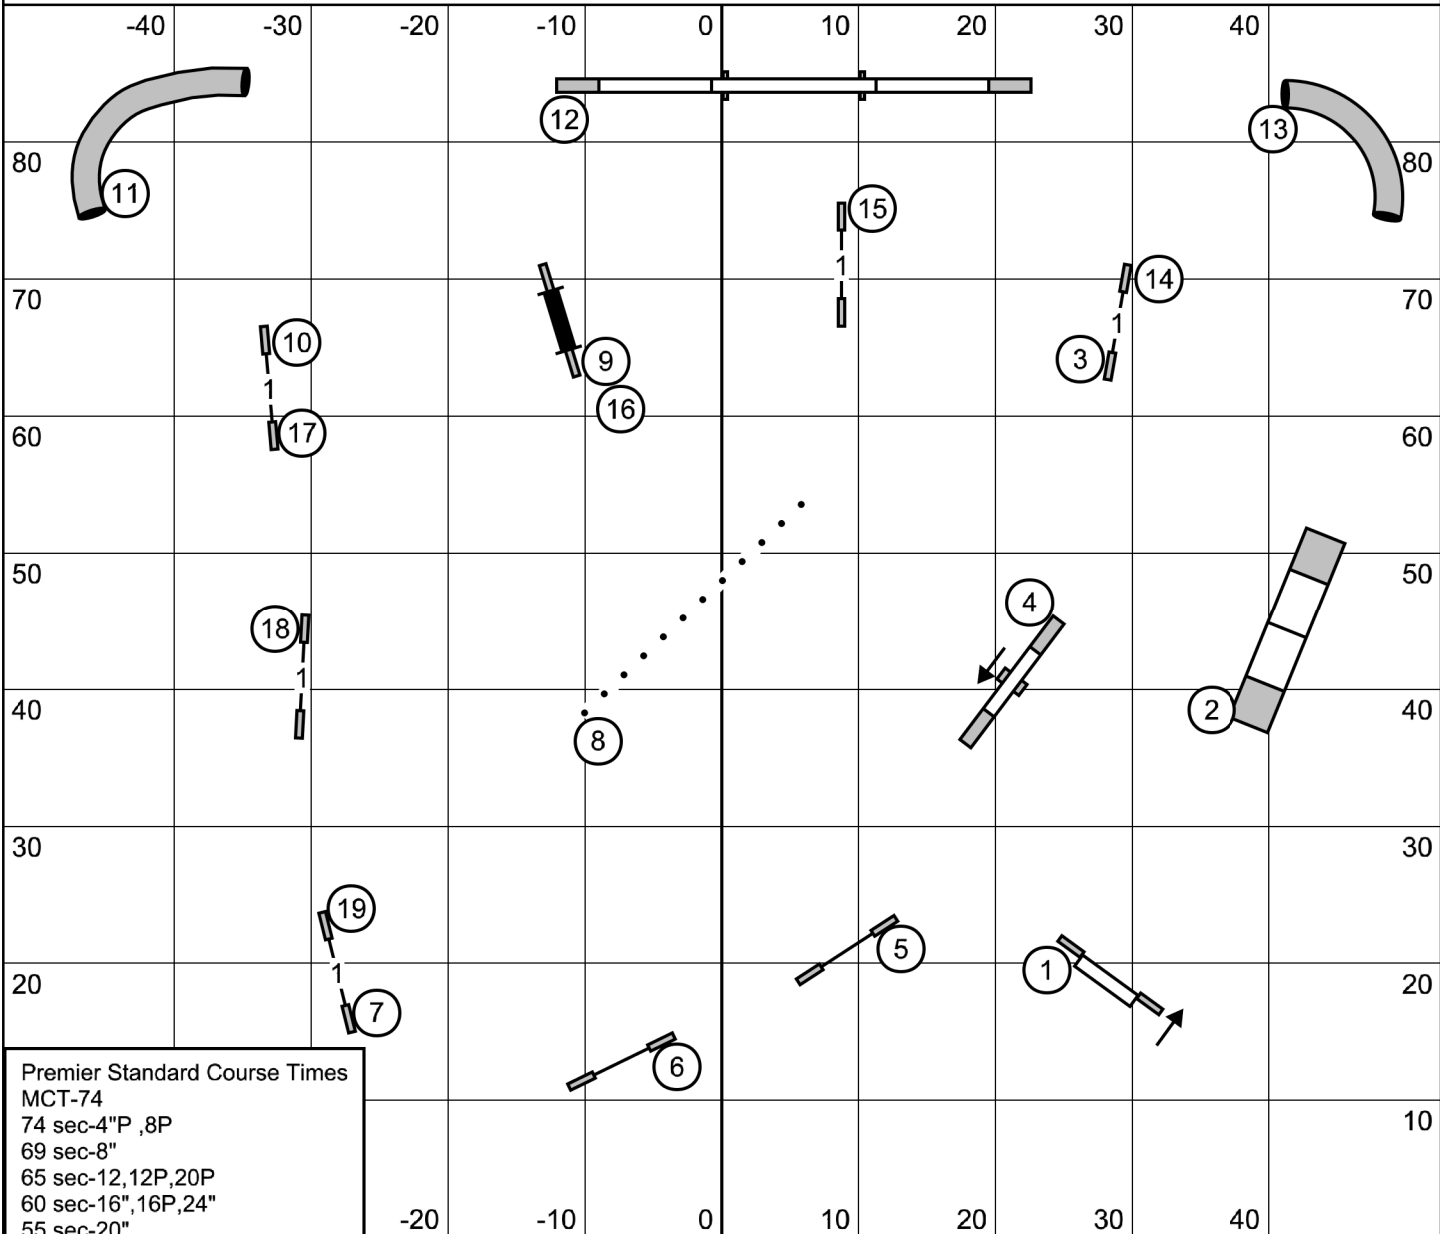

Premier Standard

Premier Standard Course Times
MCT-74
74 sec-4"P ,8P
69 sec-8"
65 sec-12,12P,20P
60 sec-16",16P,24"
55 sec-20"

Exit

Greater St. Louis Agility Club
Feb. 5, 2023- Purina Farms
Judge Cheri Tyre-Roberts

T/S

Enter

Time 2 Beat Greater St. Louis Agility Club

T S R

Sunday, February 5, 2023 Gray Summit, MO

Kim Crenshaw indoors on turf 105x90

11 Sun T2B

Novice Jumpers w Weaves
Sunday, February 5, 2023

Greater St. Louis Agility Club
 Gray Summit, MO Kim Crenshaw

T S R
 indoors on turf 105x90

12 Sun NJW

Open Jumpers w Weaves
Sunday, February 5, 2023

Greater St. Louis Agility Club
 Gray Summit, MO Kim Crenshaw

Kim Crenshaw

indoors on turf 105x90

14 Sun XJW

Excellent/ Master Standard

Exit

**Greater St. Louis Agility Club
Feb. 5, 2023- Purina Farms
Judge Cheri Tyre-Roberts**

T/S

Enter