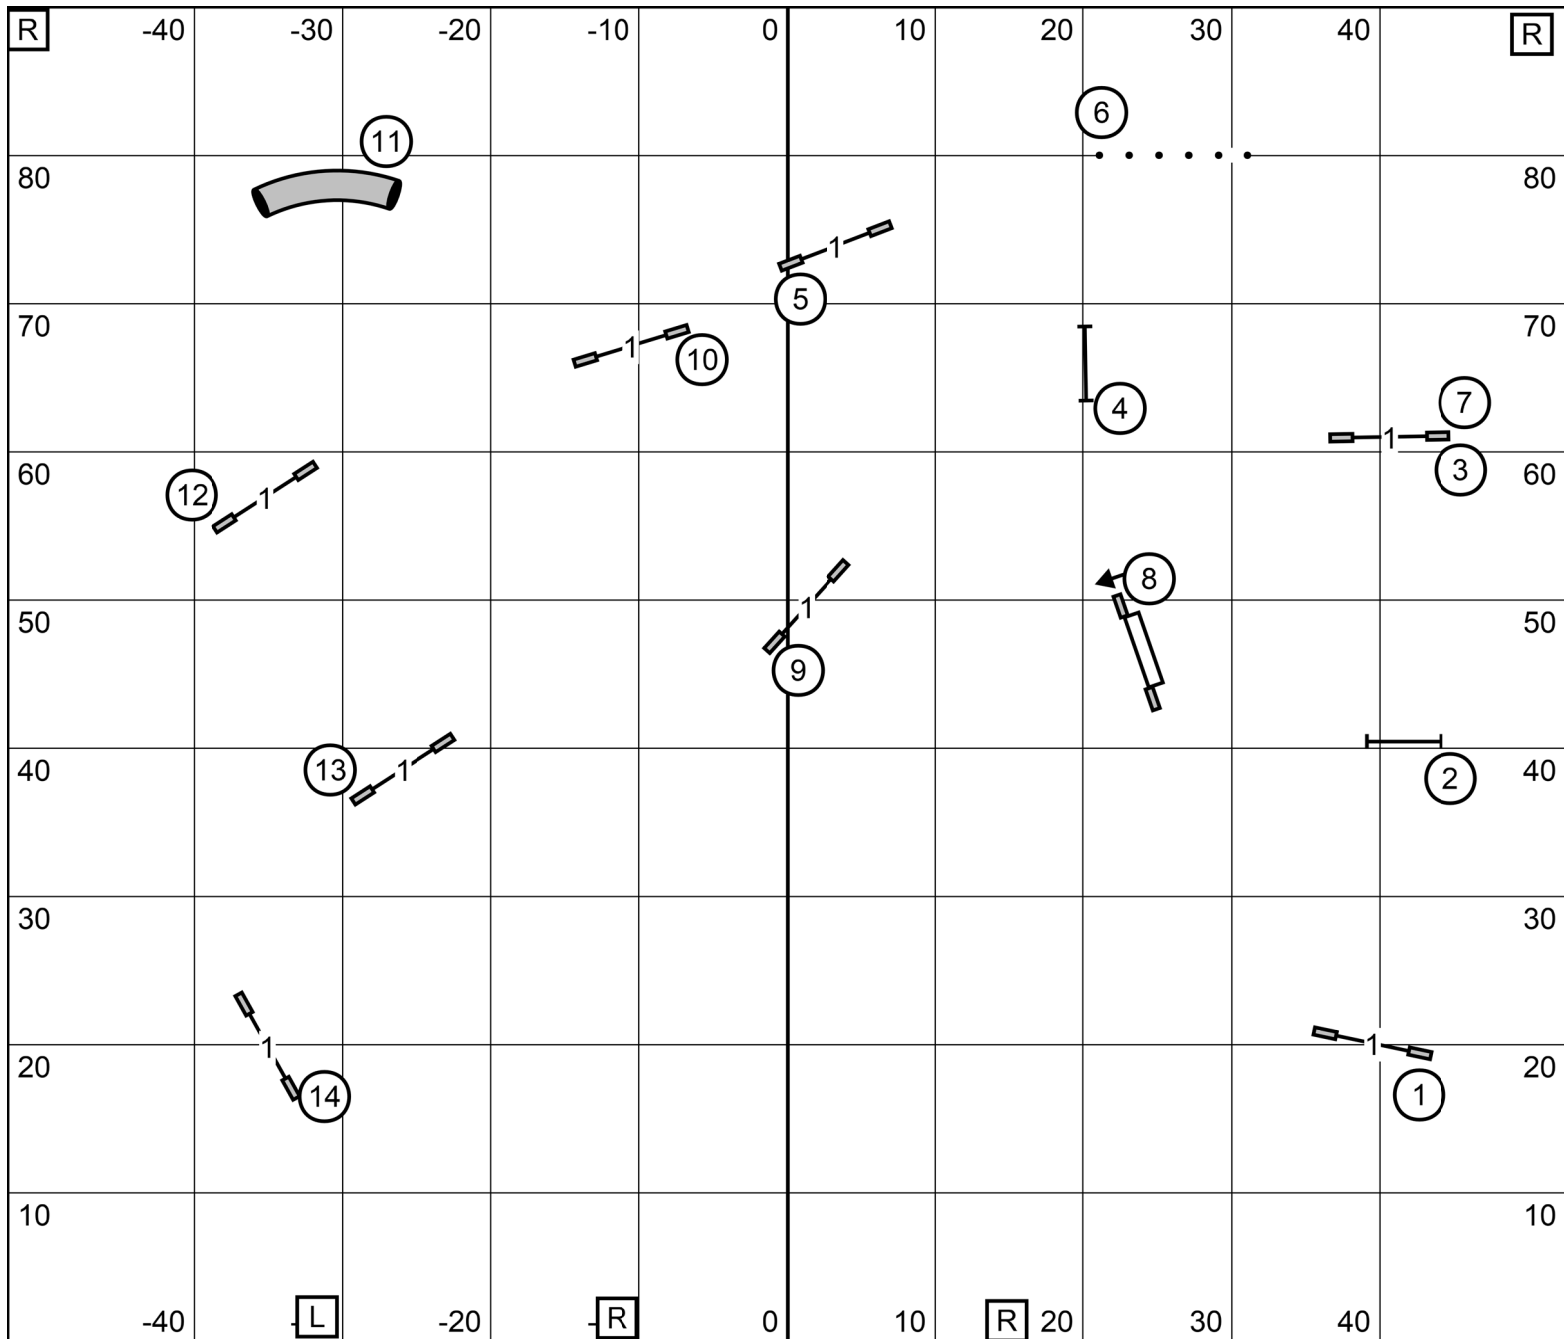

Premier Standard

Premier Standard Course Times
MCT-74
74 sec-4"P ,8P
69 sec-8"
65 sec-12,12P,20P
60 sec-16",16P,24"
55 sec-20"

Exit

Greater St. Louis Agility Club
Feb. 5, 2023- Purina Farms
Judge Cheri Tyre-Roberts

T/S

Enter

Time 2 Beat Greater St. Louis Agility Club

T S R

Sunday, February 5, 2023 Gray Summit, MO

Kim Crenshaw indoors on turf 105x90

11 Sun T2B

Novice Jumpers w Weaves
Sunday, February 5, 2023

Greater St. Louis Agility Club
 Gray Summit, MO Kim Crenshaw

T S R
 indoors on turf 105x90

12 Sun NJW

Open Jumpers w Weaves
Sunday, February 5, 2023

Greater St. Louis Agility Club
 Gray Summit, MO Kim Crenshaw