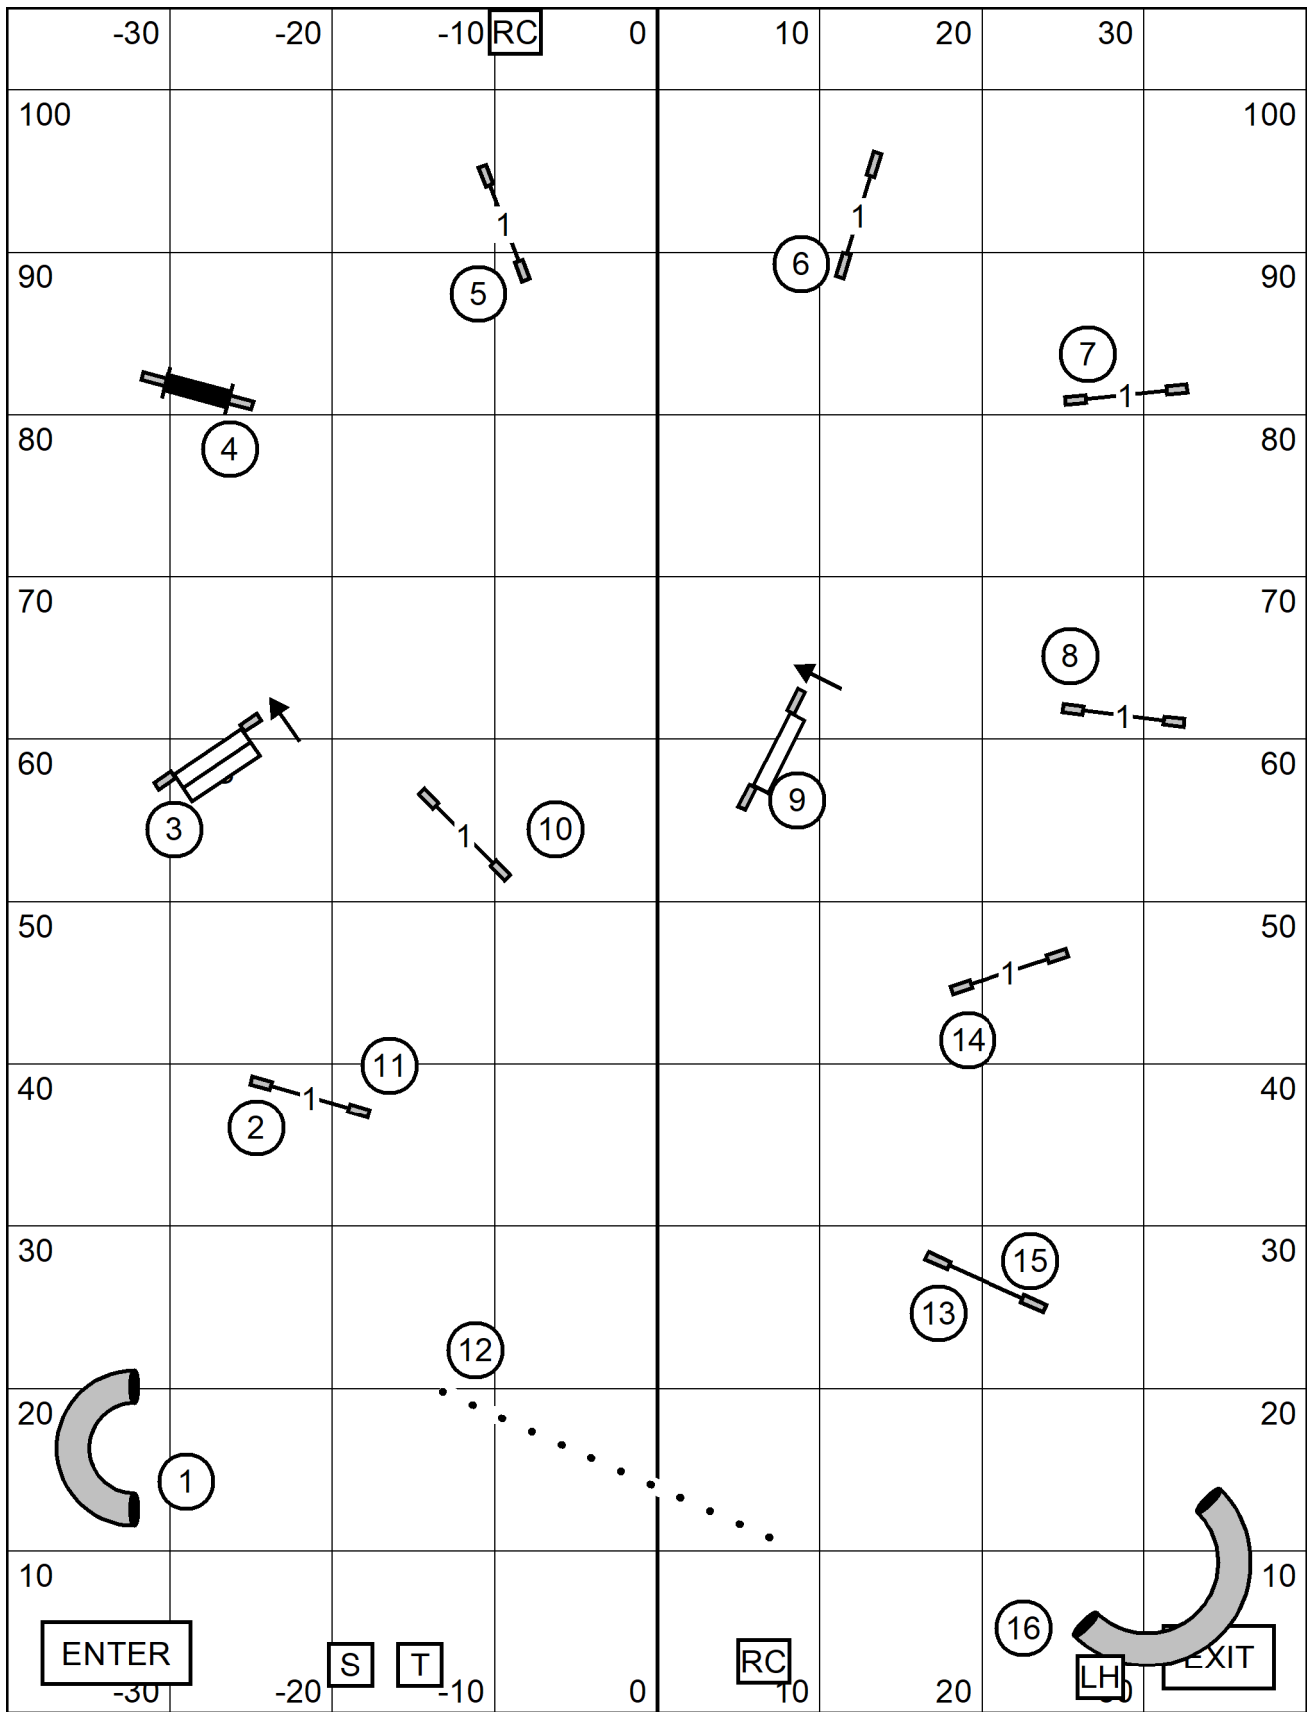

Open JWW

February 11, 2023

Mound City Obedience Training Club

Jeff Boyer