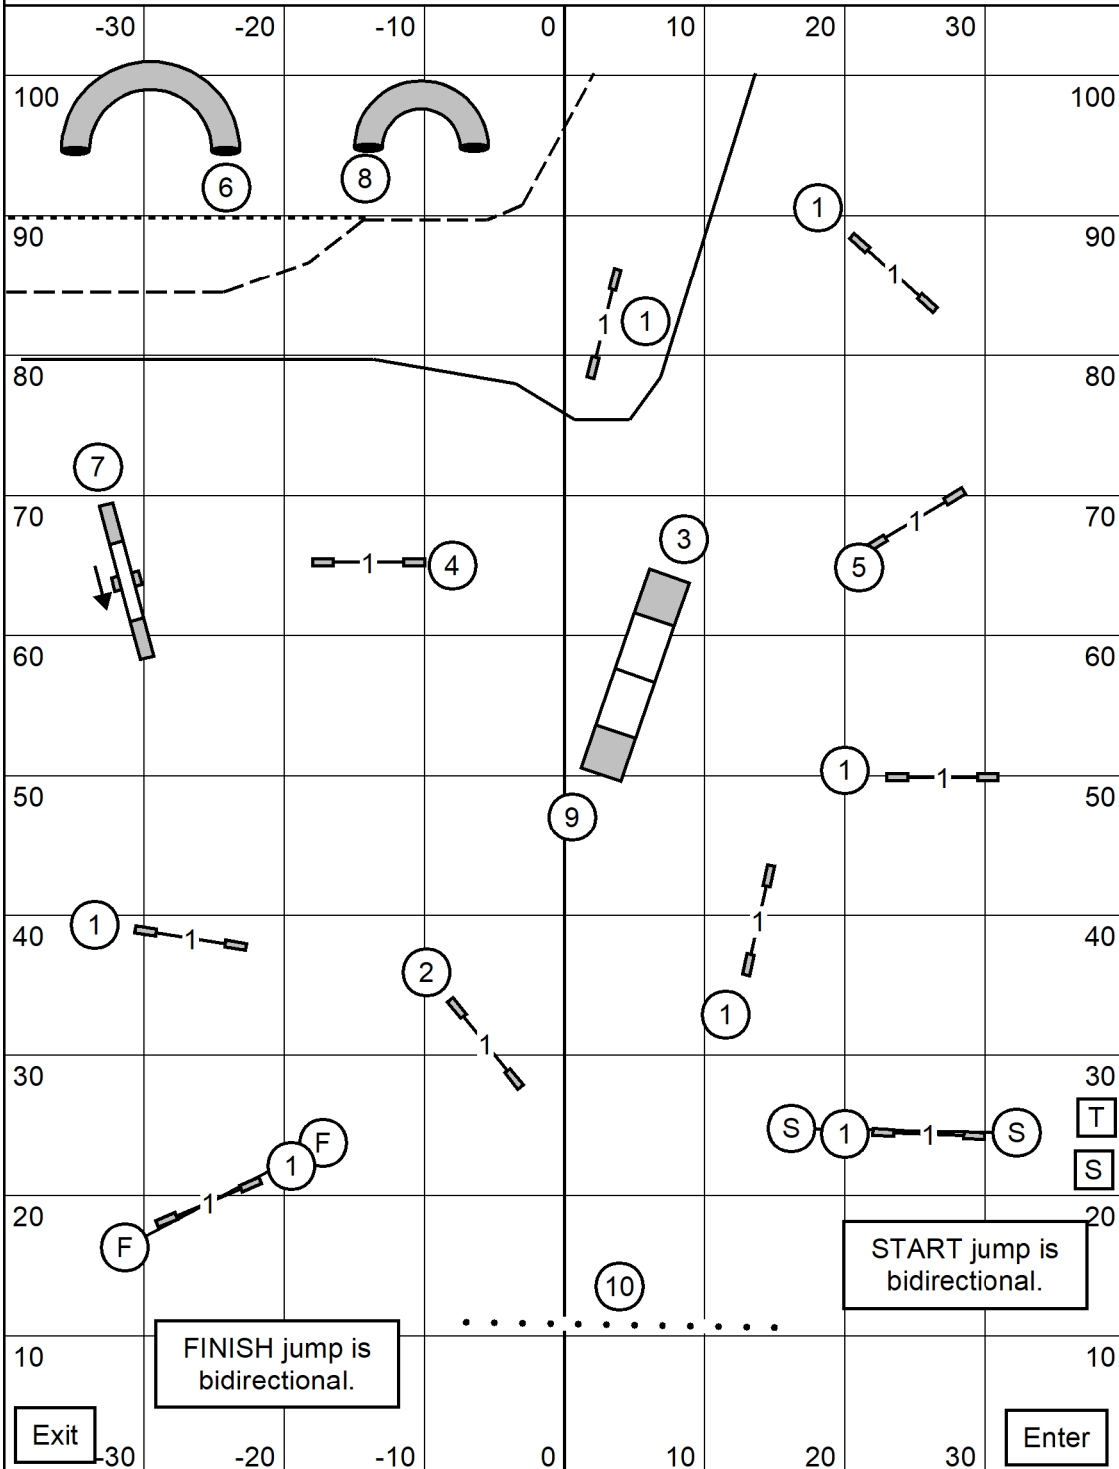

Obstacles are bidirectional except 1 in Send, 3, 6, 7, 8, and 9

Send:

Excellent / Master: 1-8-6, solid line

Open: 8-6, dashed line

Novice: 8-6, dashed line to dotted line

Points required:

Novice: 50\*

Open: 55\*

Ex / Mas: 60\*

\*Must include 20-pt send bonus

Finish jump is live at all times.

41 sec - P4"  
 38 sec - 8", P8", P12"  
 35 sec - 12", 16", P16", P20"  
 32 sec - 20", 24", 24"C