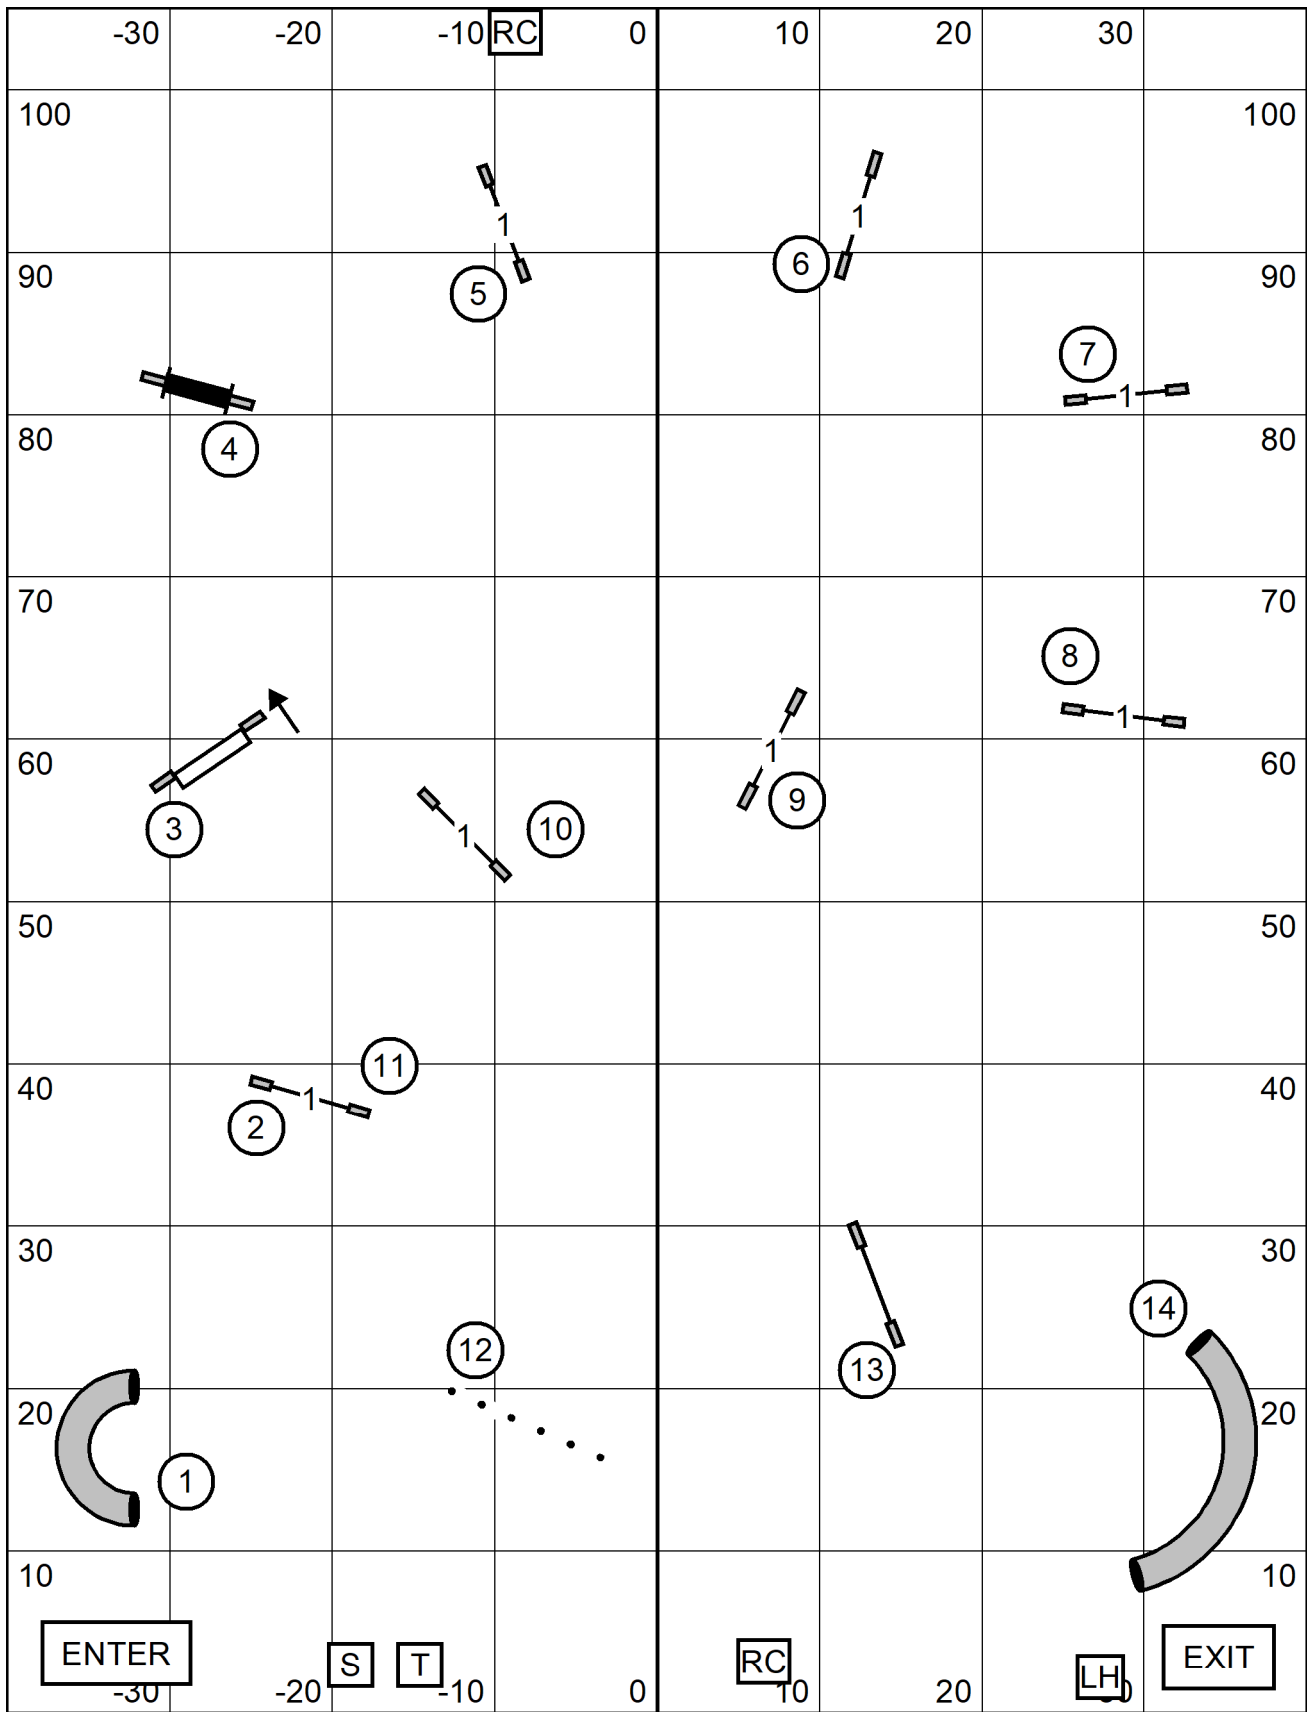

Novice JWW

February 11, 2023

Mound City Obedience Training Club

Jeff Boyer