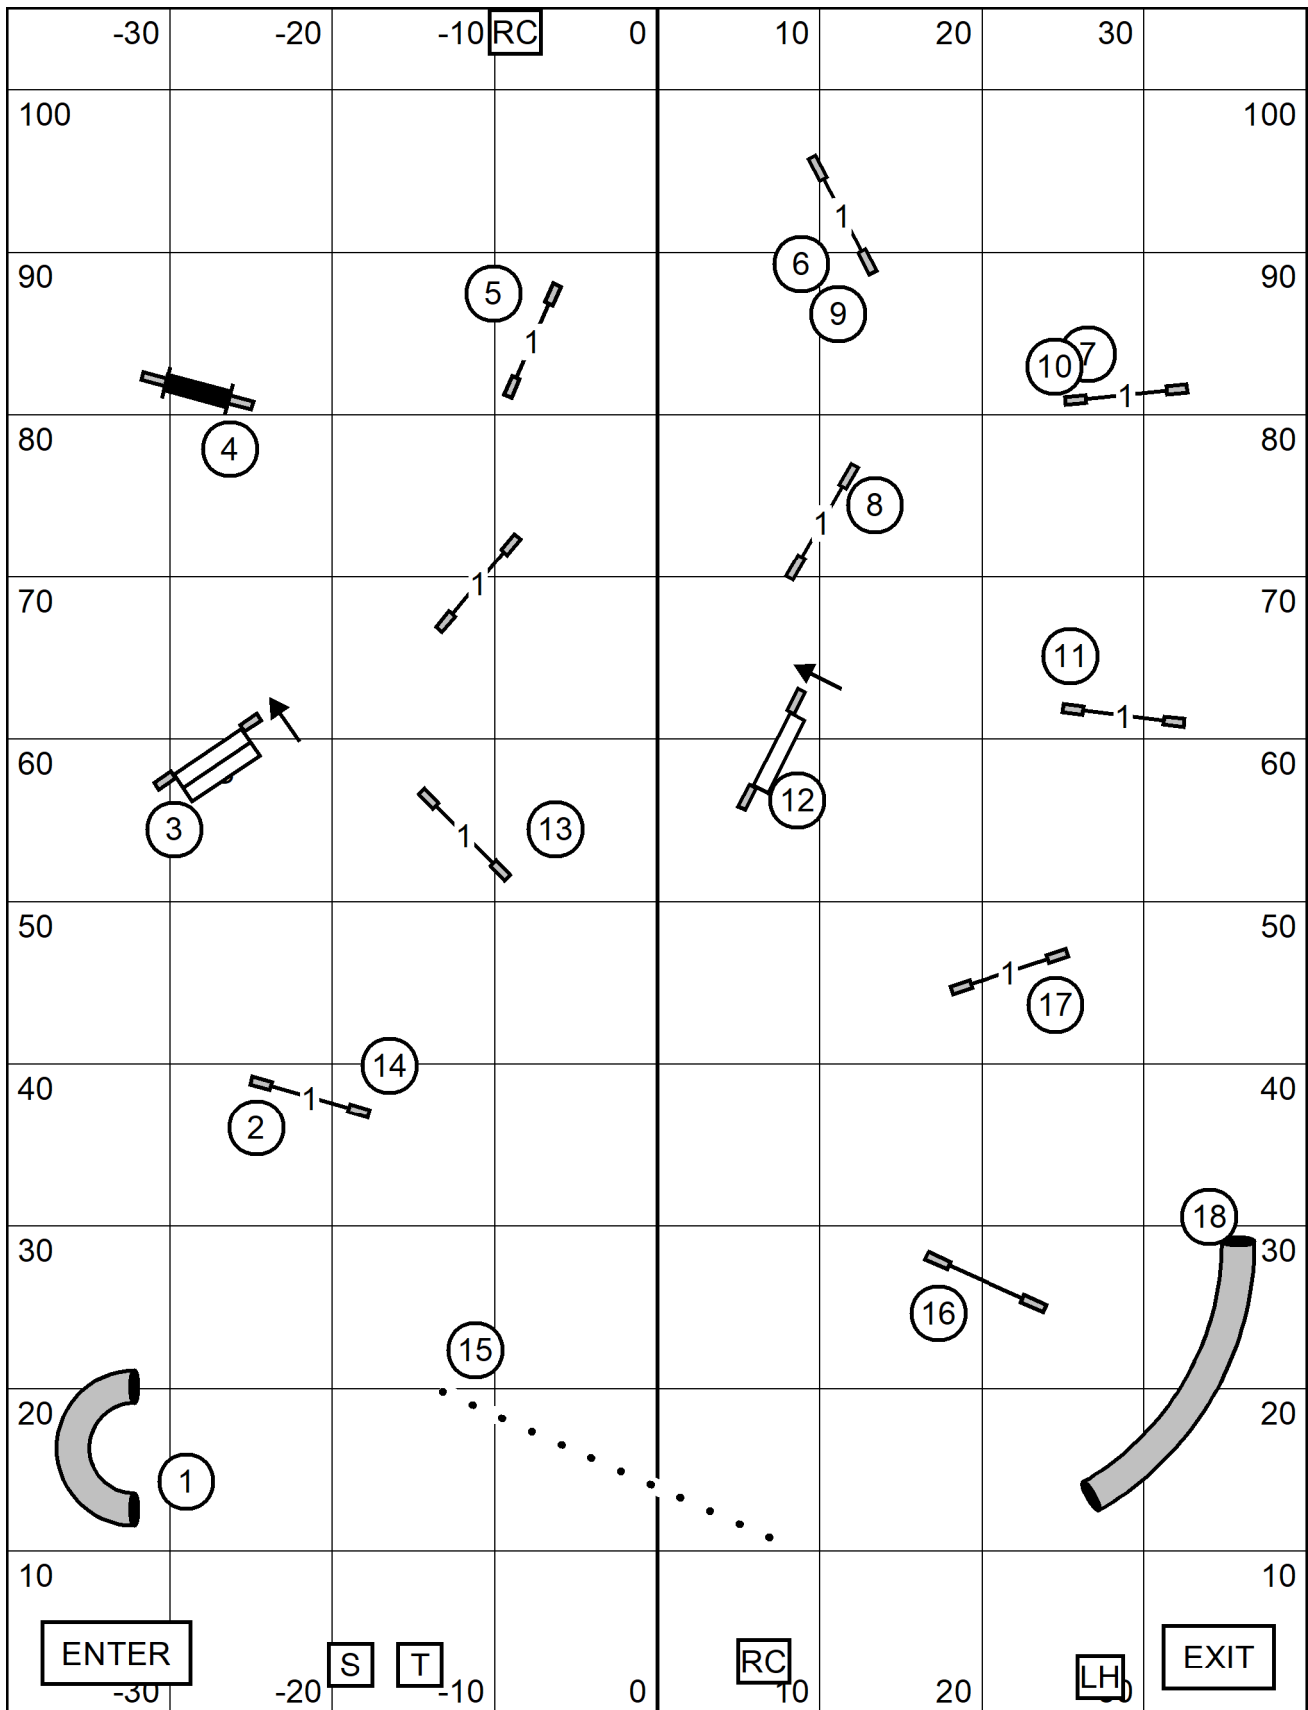

Excellent / Master JWW

February 11, 2023

Mound City Obedience Training Club

Jeff Boyer