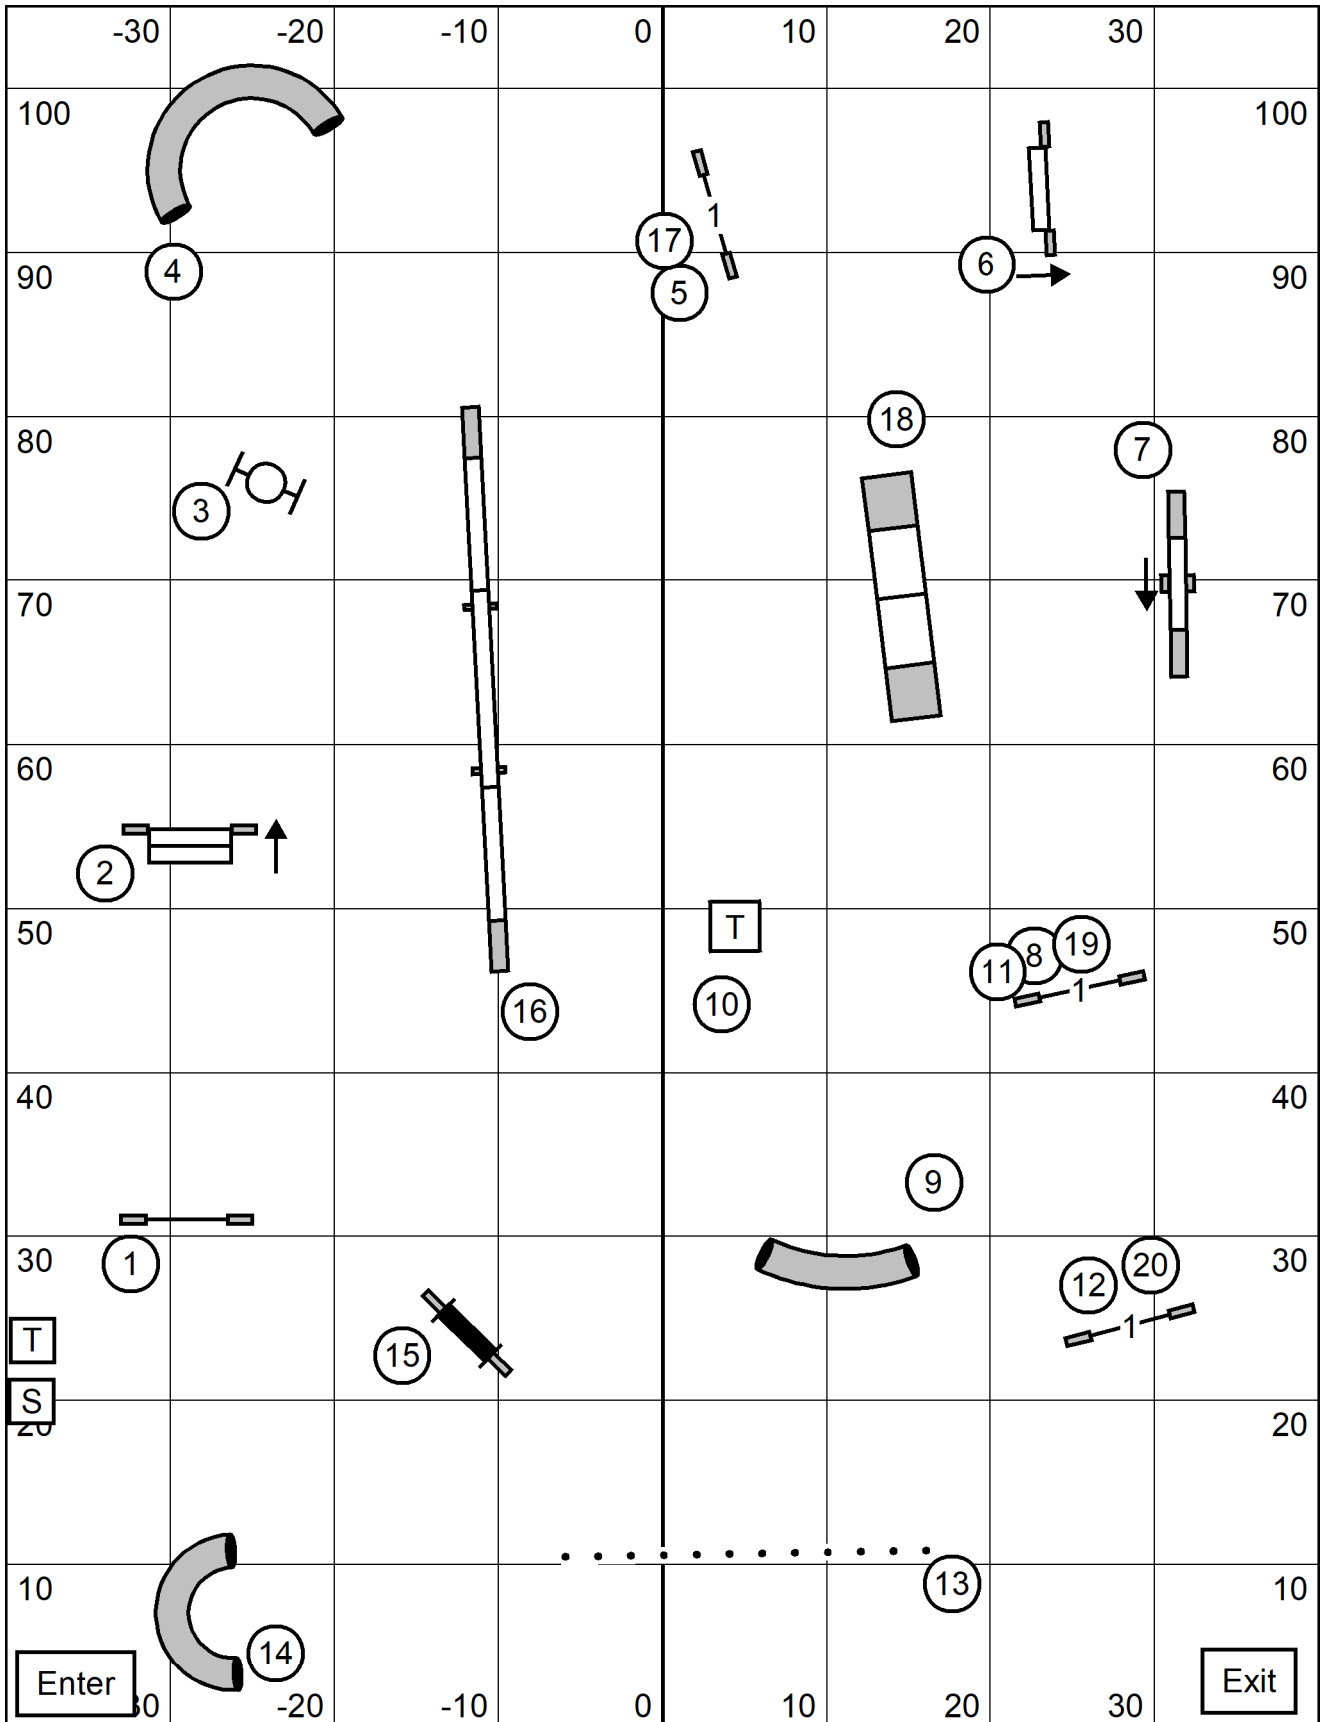

Excellent / Master Standard

February 11, 2023

Mound City Obedience Training Club

Jeff Boyer