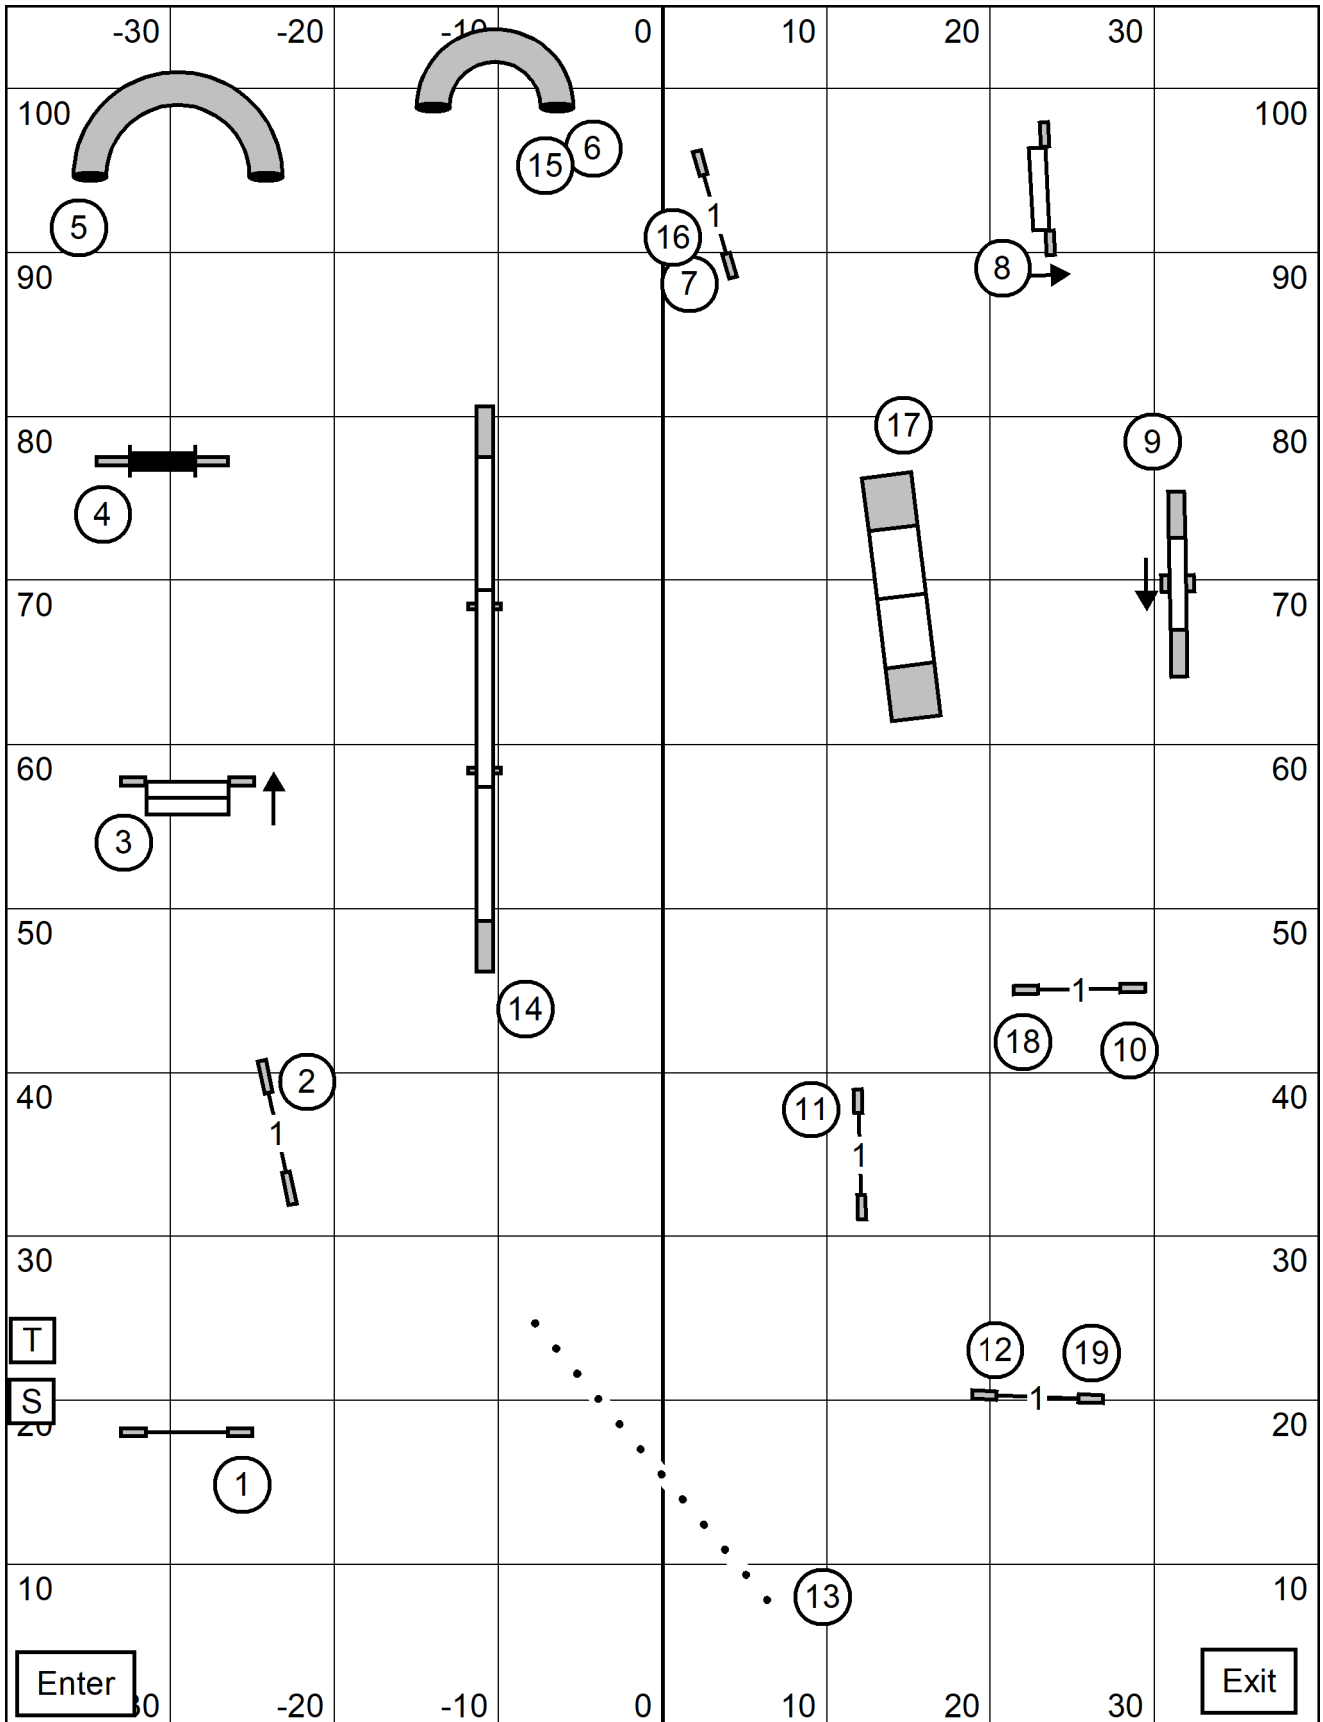

Premier Standard
February 11, 2023
Mound City Obedience Training Club
Jeff Boyer