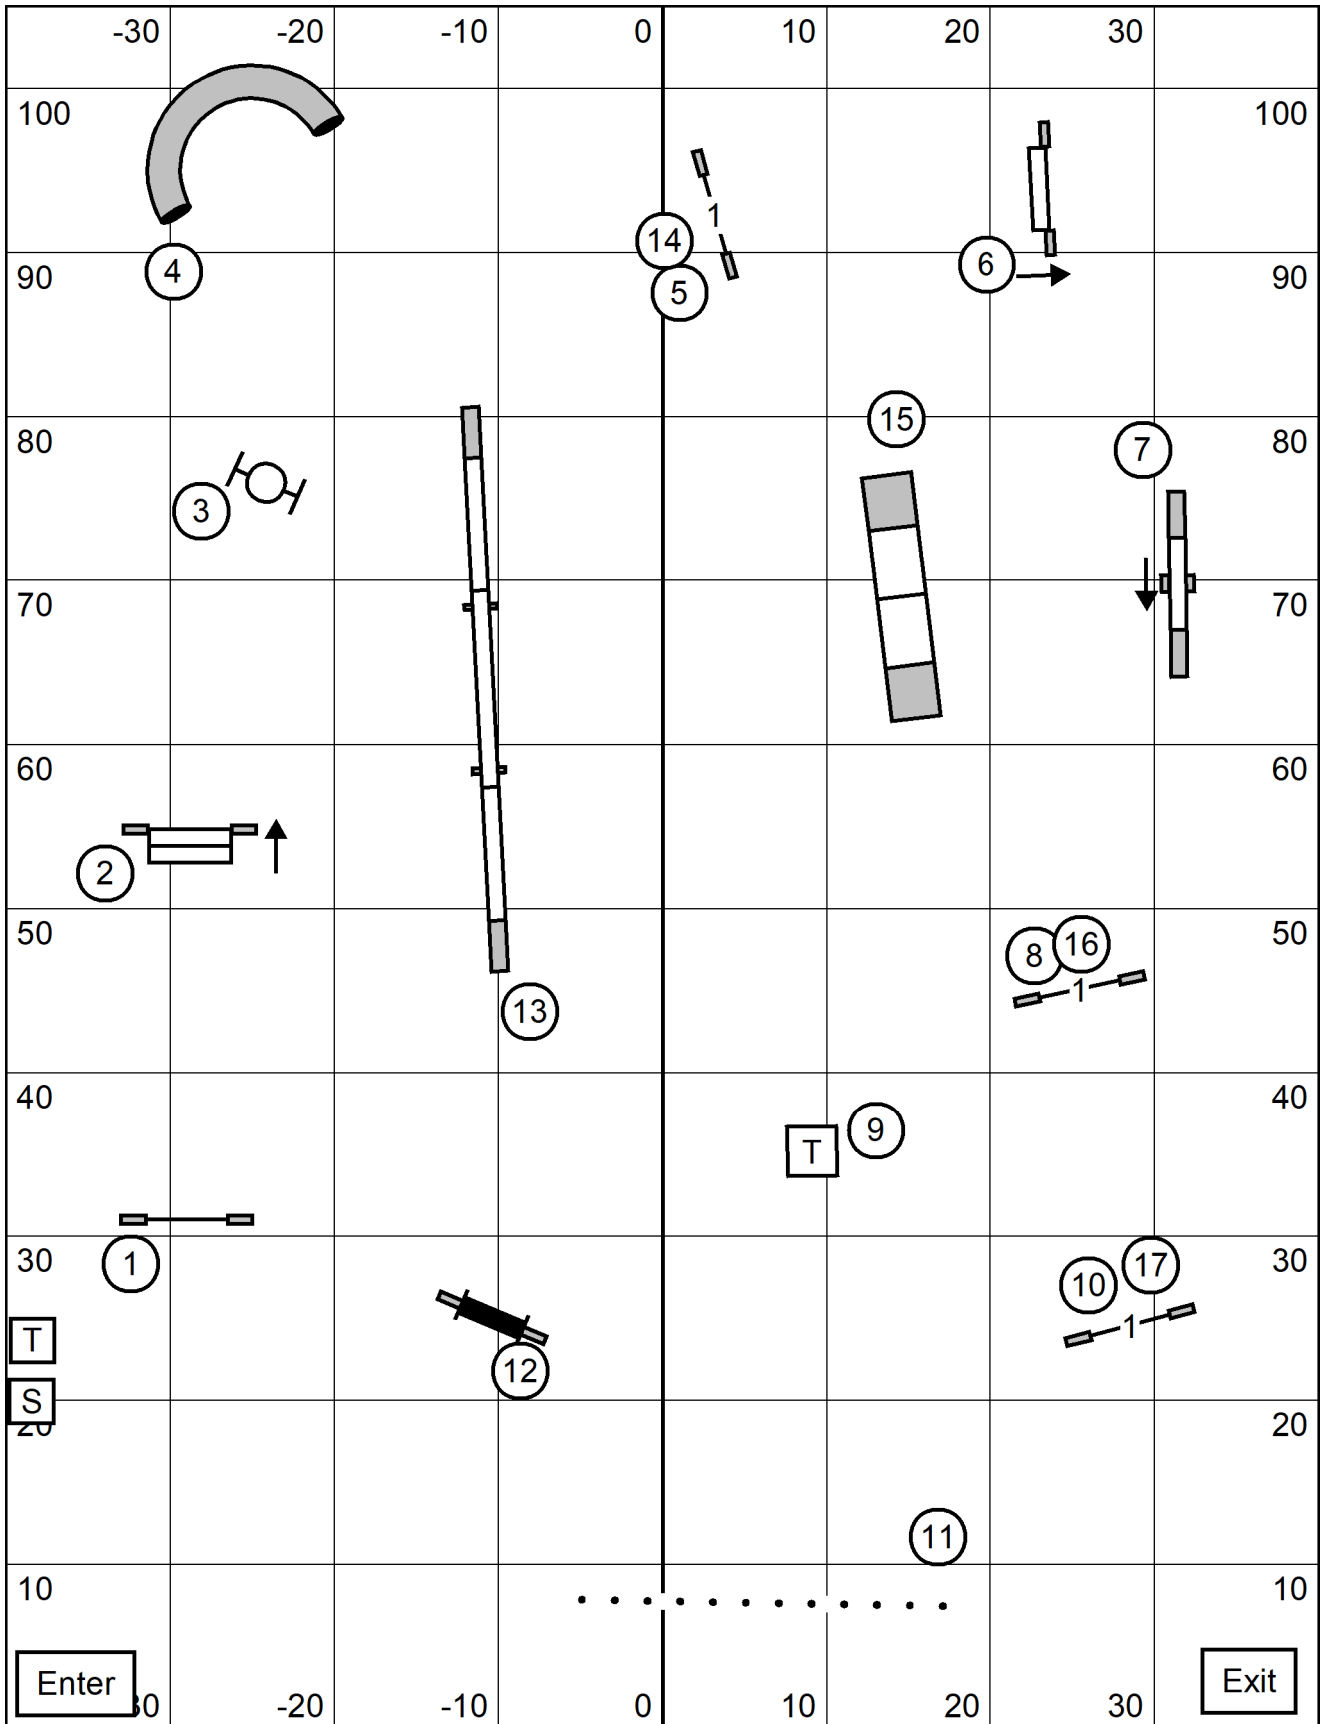

Open Standard

February 11, 2023

Mound City Obedience Training Club

Jeff Boyer