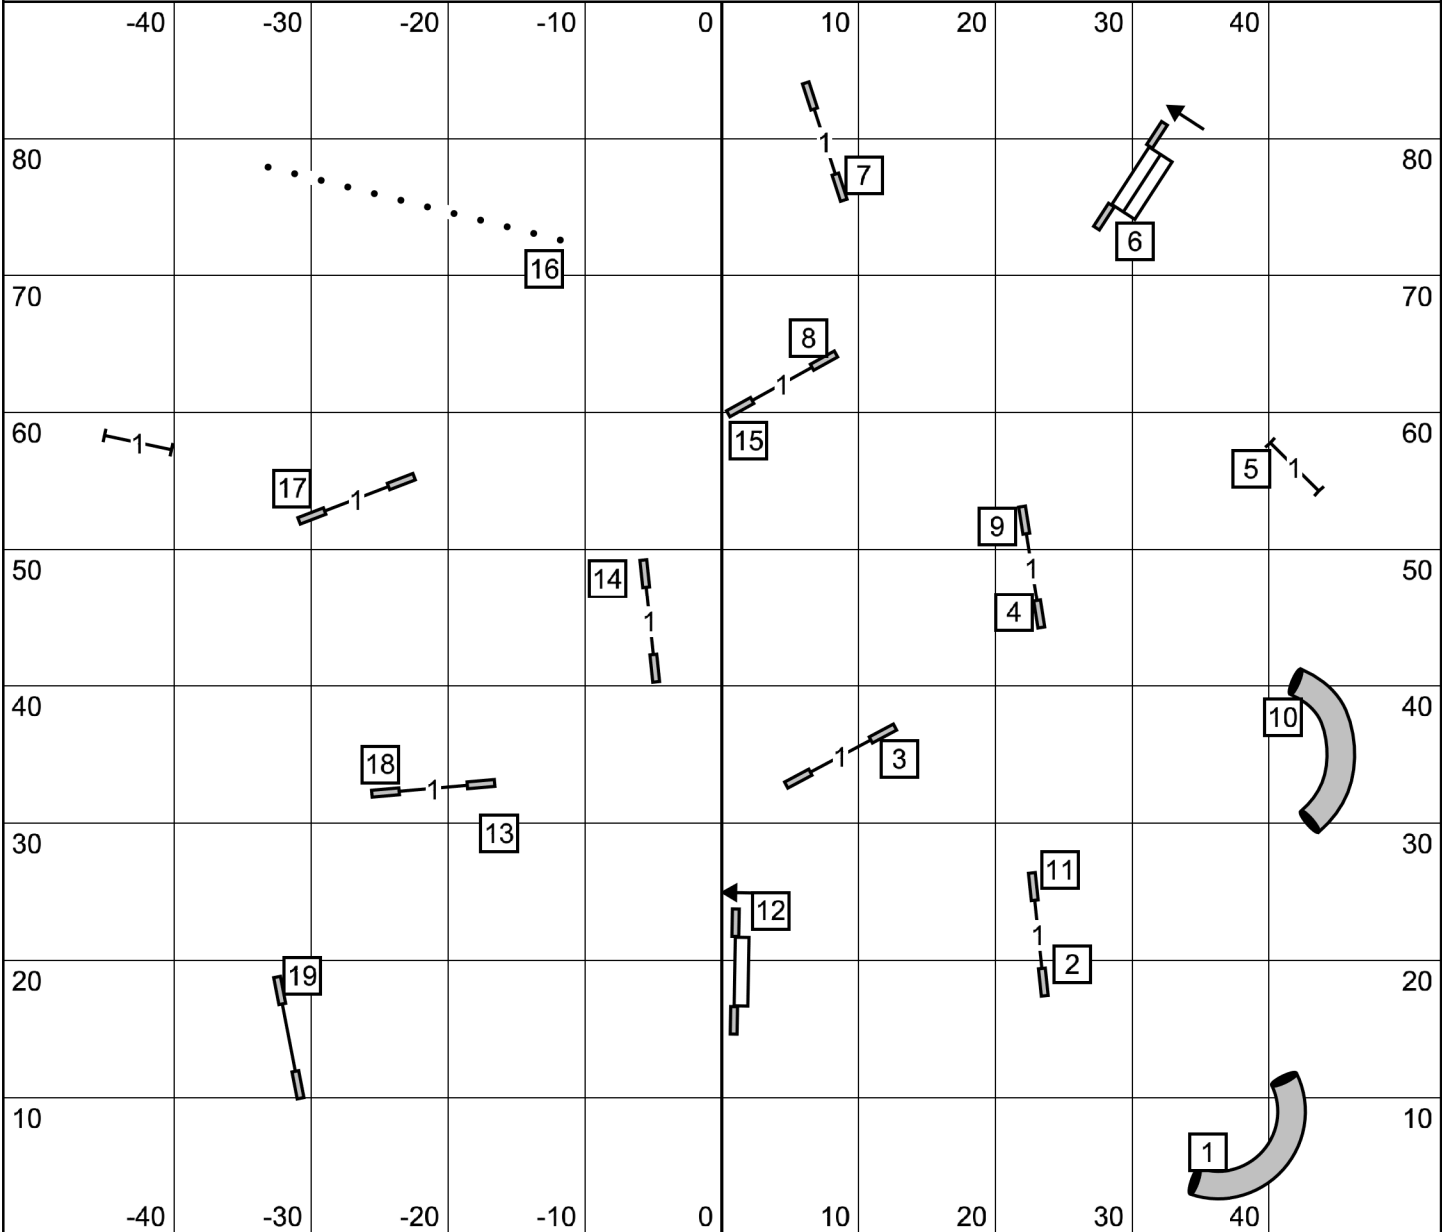

Enter

OPEN JWW

Exit

Greater St. Louis Agility Club
Feb. 4, 2023- Purina Farms
Judge Cheri Tyre-Roberts

T/S

Enter

EXCELLENT/ MASTER JWW

Exit