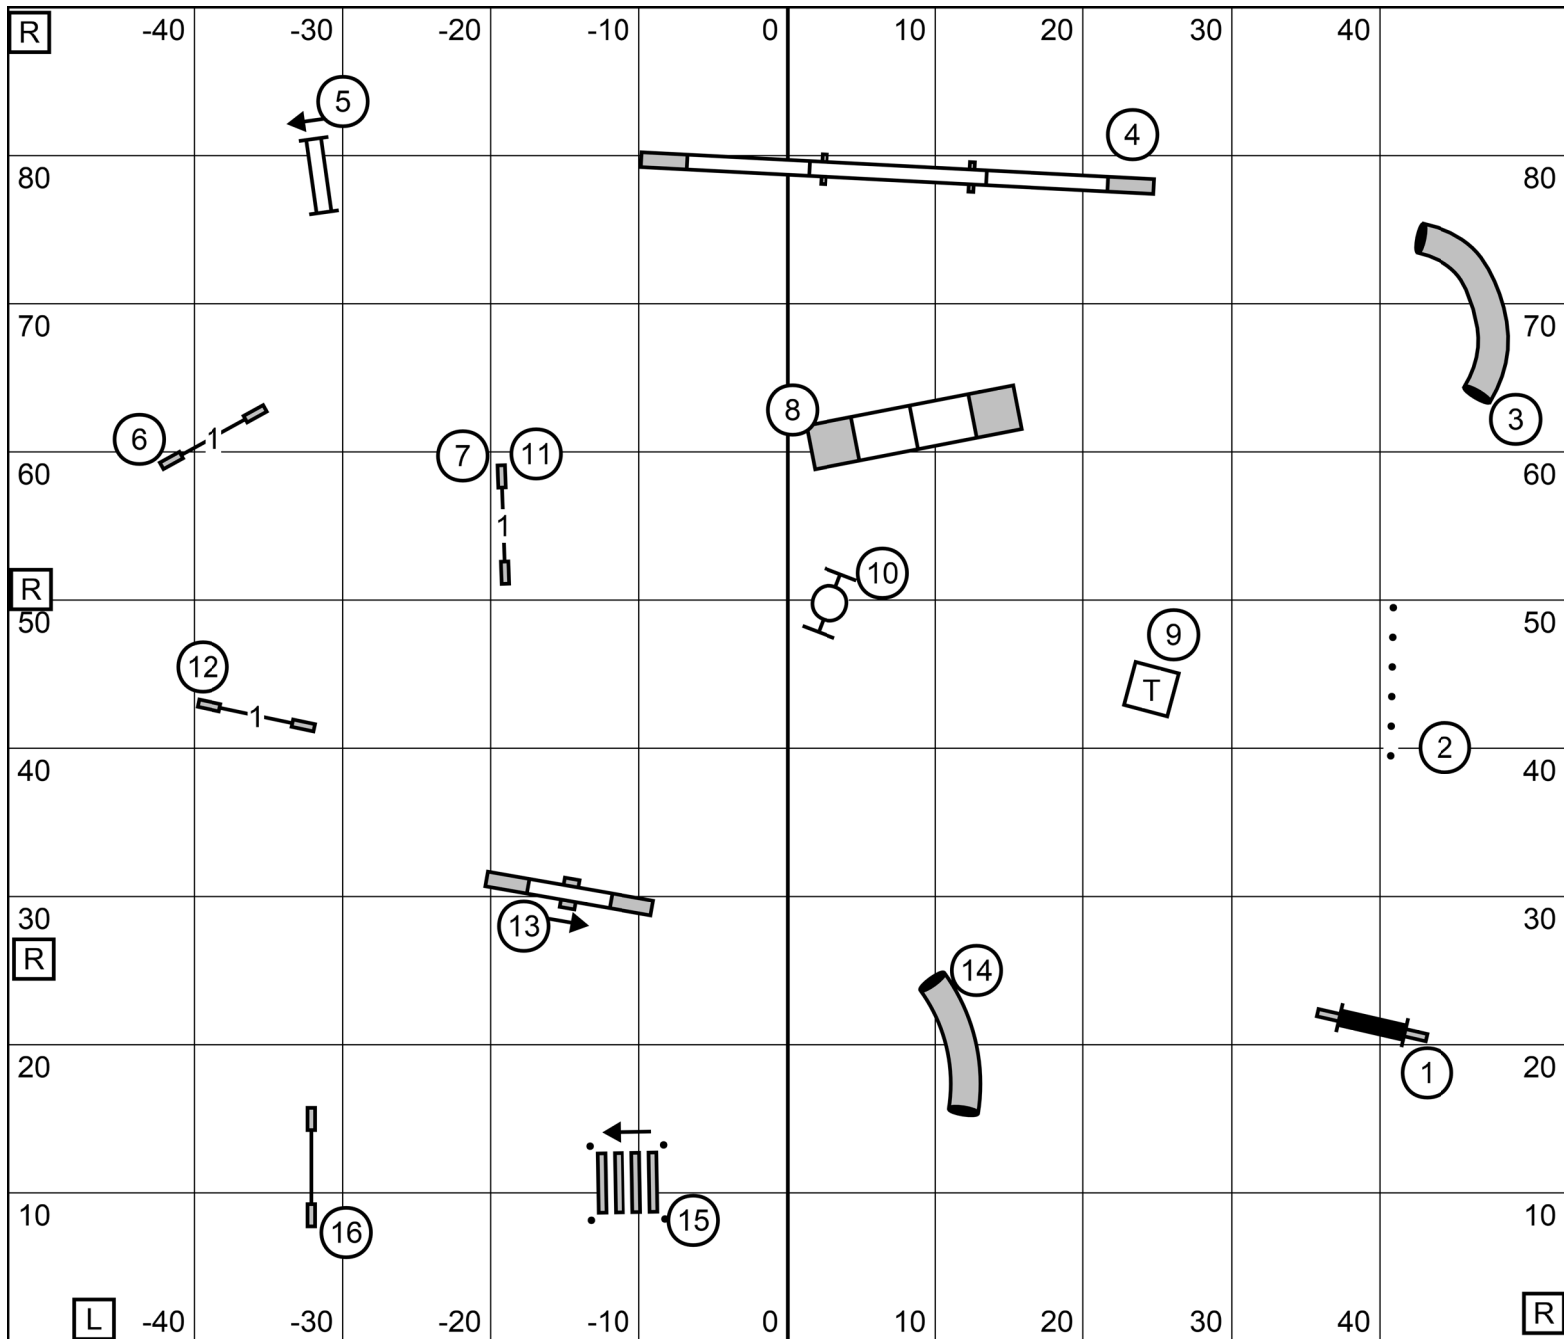

T S R

indoors on turf 105x90

08 Sat XS

Open Standard Greater St. Louis Agility Club

Saturday, February 4, 2023 Gray Summit, MO Kim Crenshaw indoors on turf 105x90

T S R

09 Sat OS

Novice Standard Greater St. Louis Agility Club