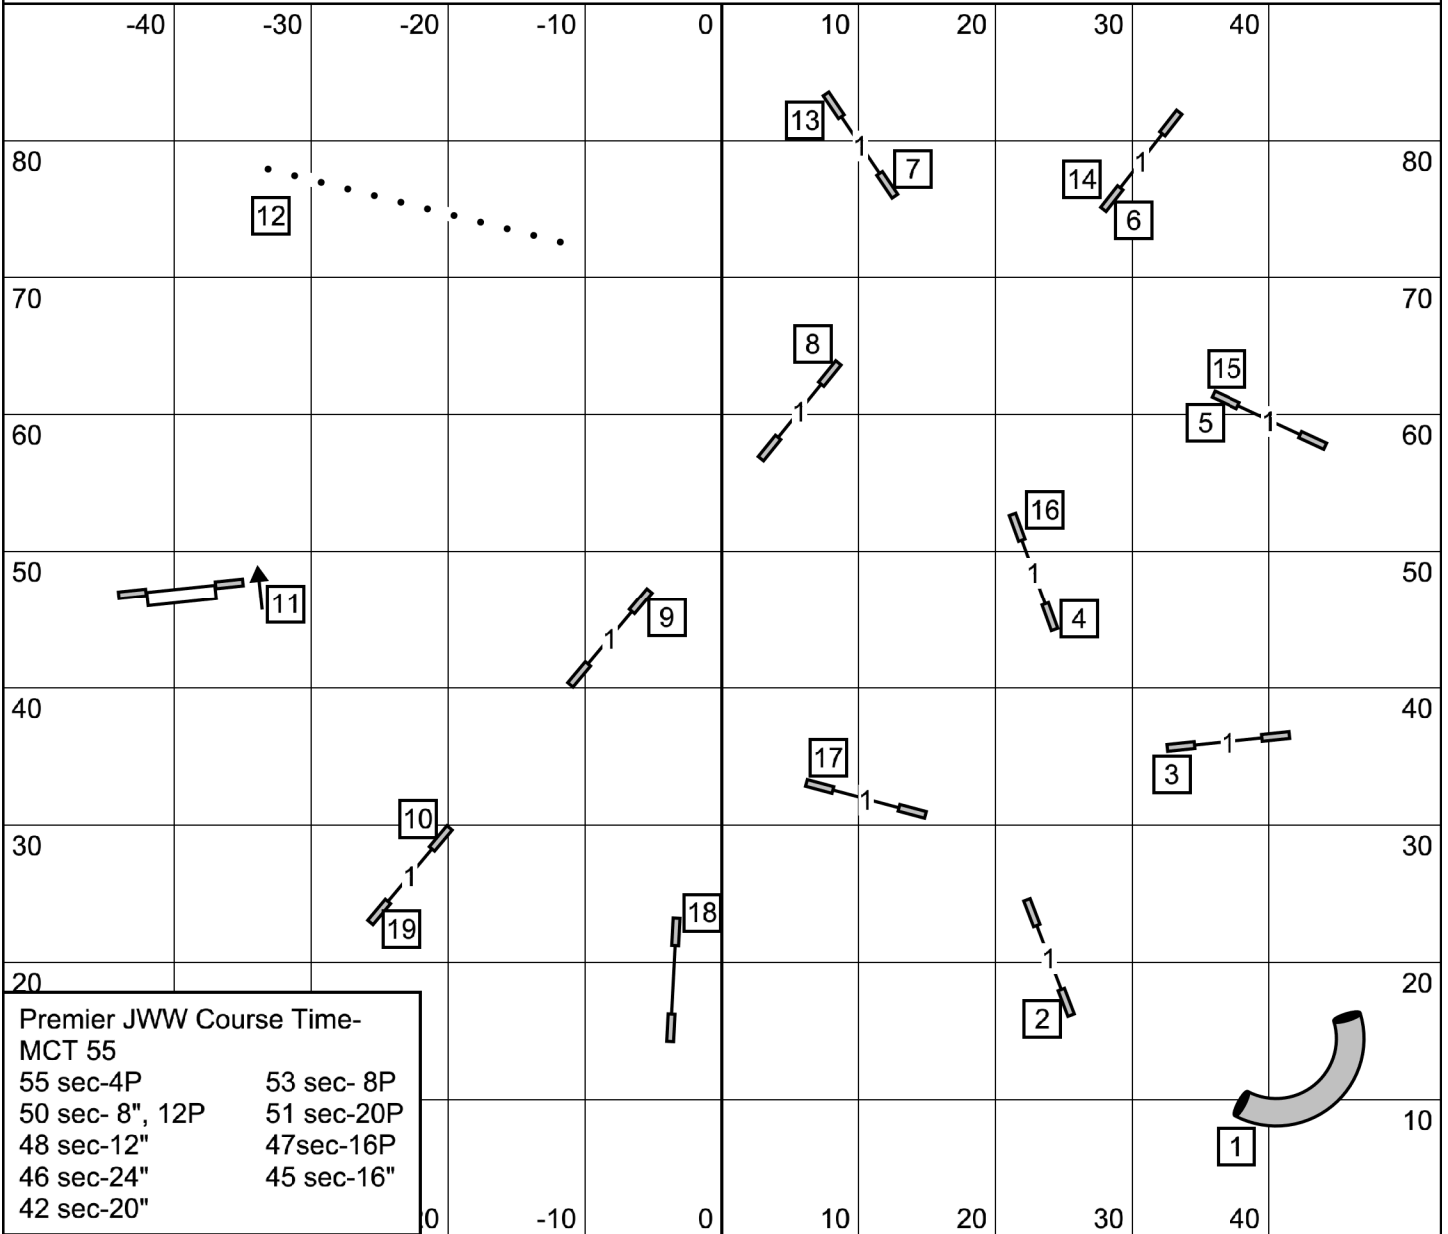

6 5

need 24 more for Q=55

- EXC/MSTR SEND -
solid outside line

6 5 4

need 25 more for Q=60

Times: (4P): 41 sec
(8/8P/12P): 38 sec
(12/16/16P/20P): 35 sec
(20/24): 32 sec

BONUS DISTANCES: Novice: 10', 5'; Open: 10', 15'; X/M: 10', 15', 15'

TIME 2 BEAT

Exit

Greater St. Louis Agility Club
 Feb. 4, 2023- Purina Farms
 Judge Cheri Tyre-Roberts

T/S

Enter

Premier Standard Greater St. Louis Agility Club

T S R

07 Sat PS

Saturday, February 4, 2023 Gray Summit, MO Kim Crenshaw indoors on turf 105x90

PREMIER JWW

Premier JWW Course Time- MCT 55	
55 sec-4P	53 sec- 8P
50 sec- 8", 12P	51 sec-20P
48 sec-12"	47sec-16P
46 sec-24"	45 sec-16"
42 sec-20"	