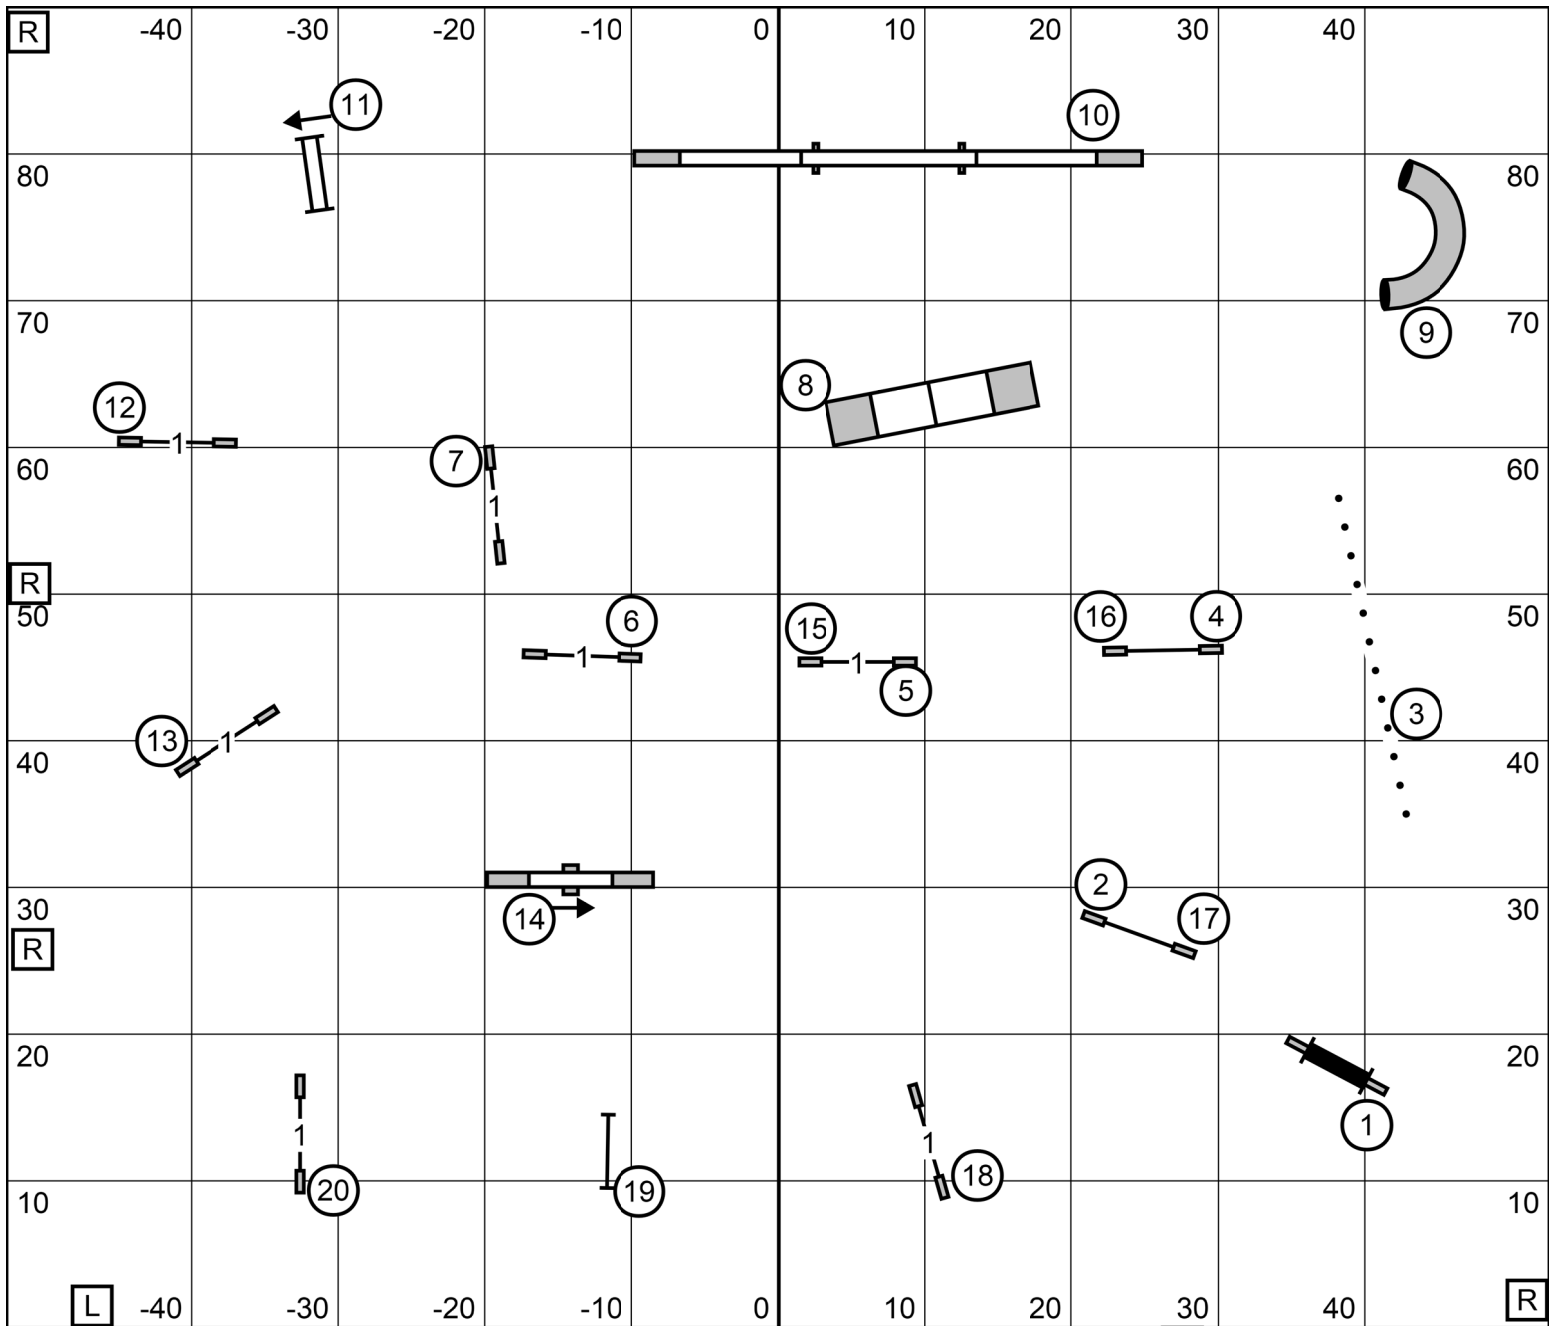

Premier Standard Greater St. Louis Agility Club

T S R

07 Sat PS

Saturday, February 4, 2023 Gray Summit, MO Kim Crenshaw indoors on turf 105x90