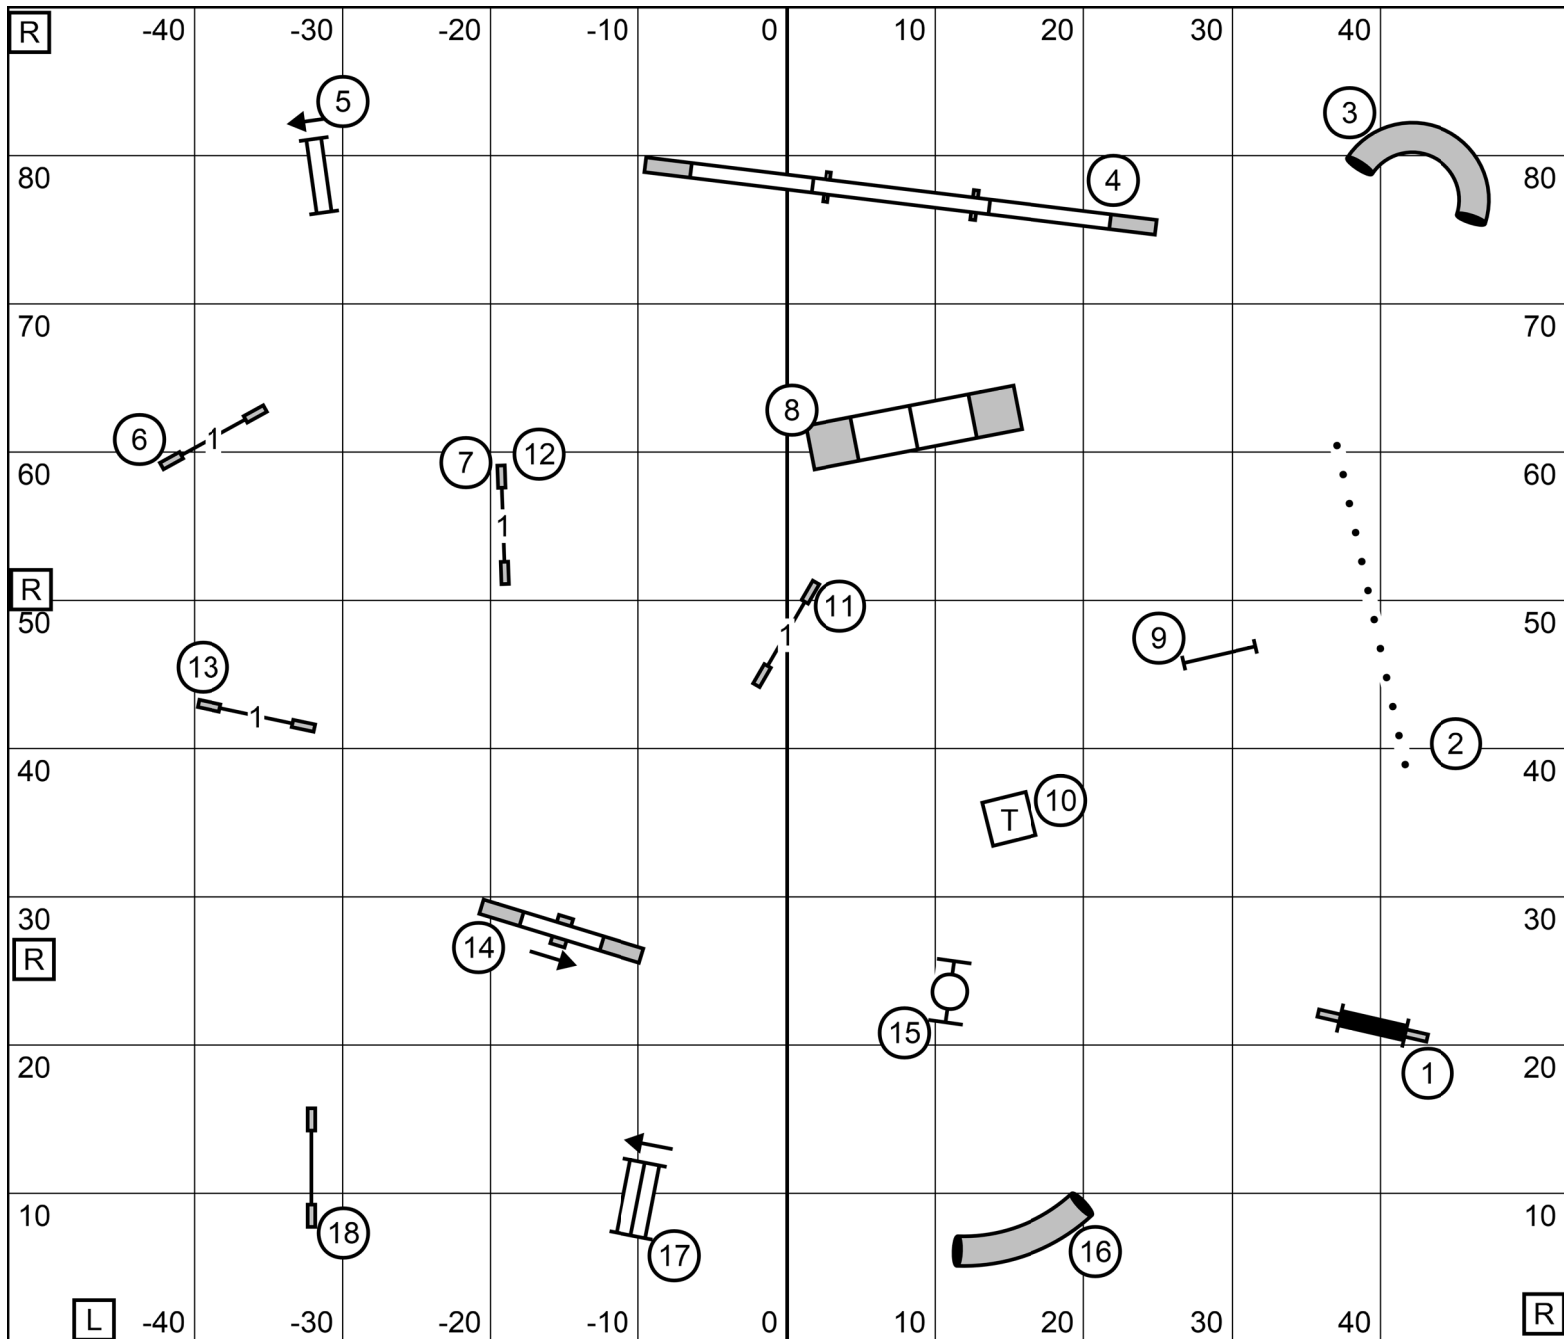

T S R

indoors on turf 105x90

08 Sat XS

Open Standard Greater St. Louis Agility Club

Saturday, February 4, 2023 Gray Summit, MO Kim Crenshaw indoors on turf 105x90

T S R

09 Sat OS

Novice Standard Greater St. Louis Agility Club