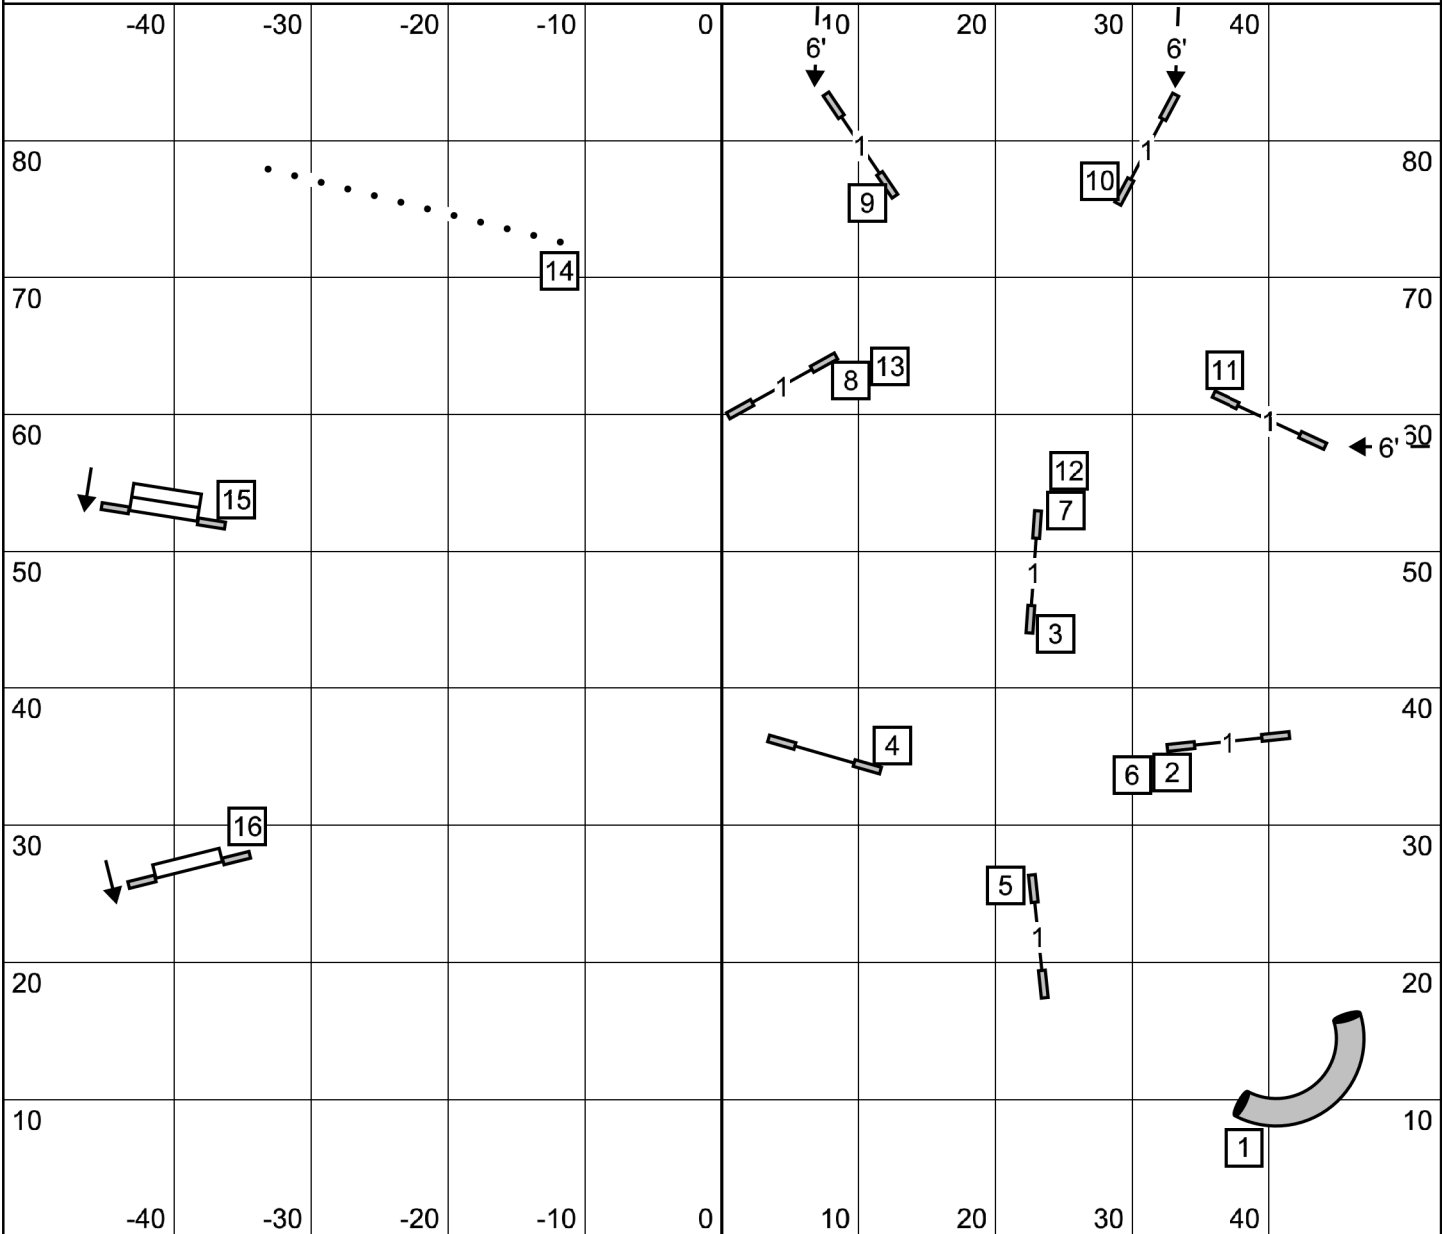

OPEN JWW

Exit

Greater St. Louis Agility Club
Feb. 4, 2023- Purina Farms
Judge Cheri Tyre-Roberts

T/S

Enter