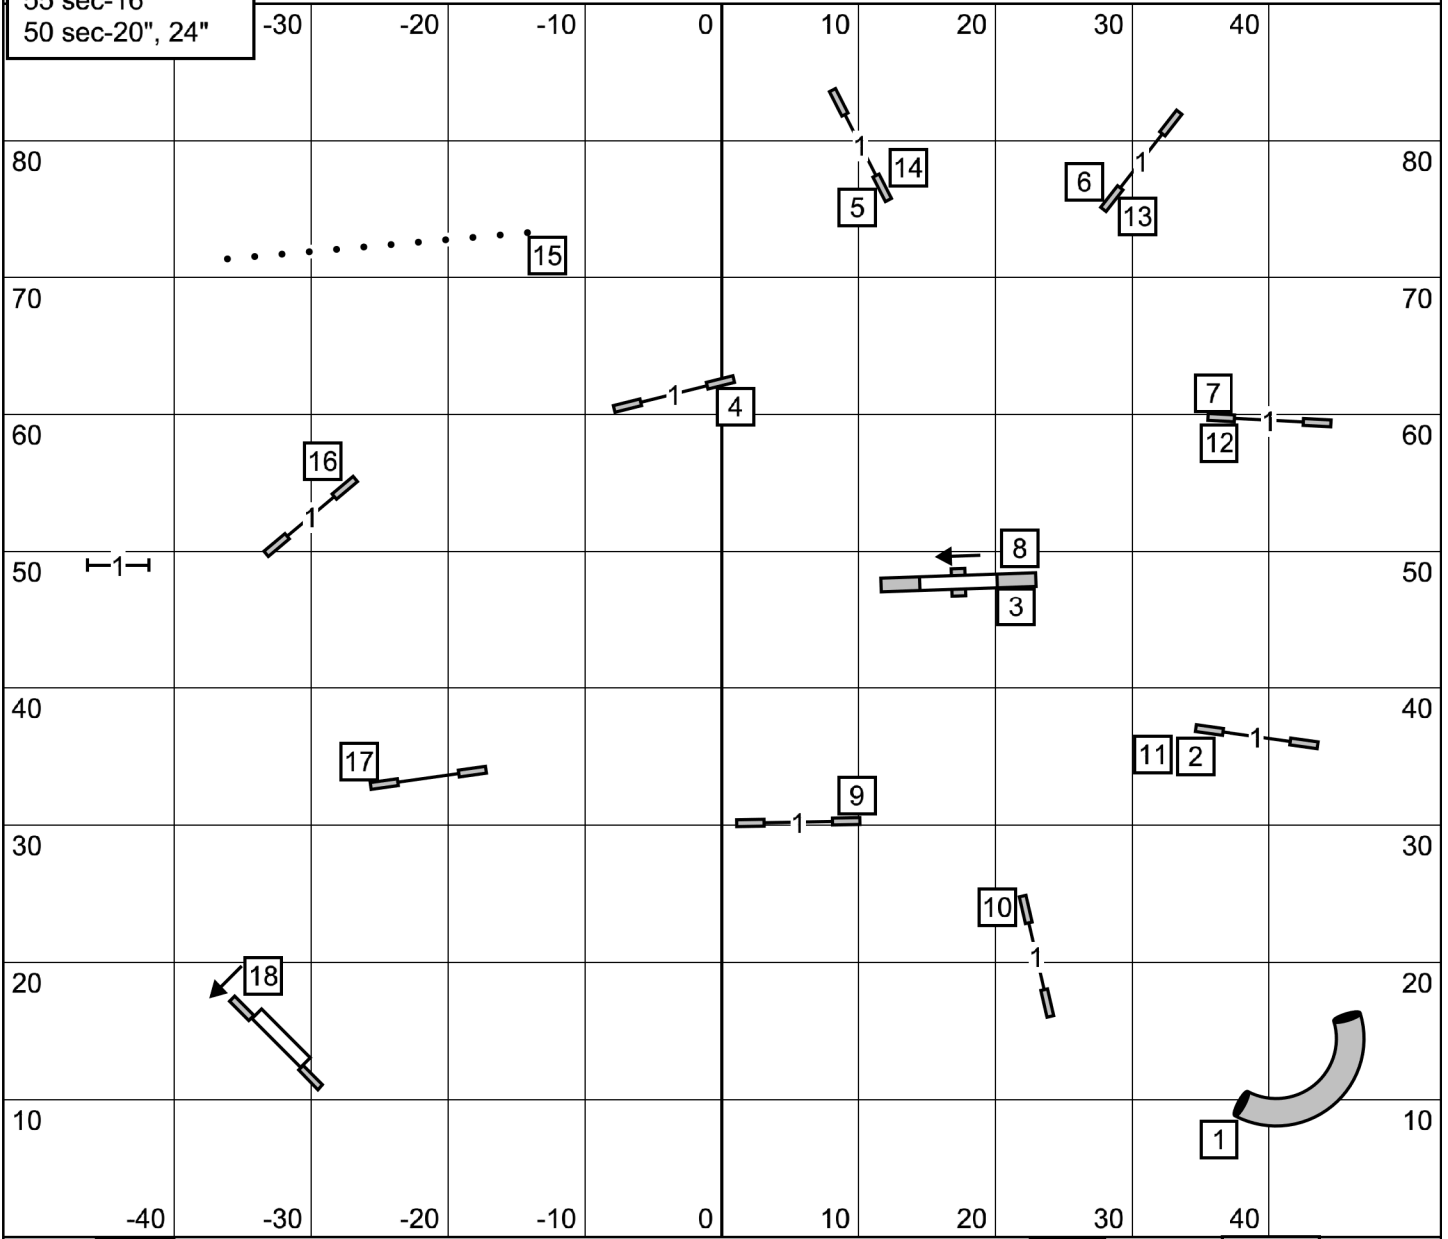

Time 2 Beat MCT
60 sec-4", 8", 12"
55 sec-16"
50 sec-20", 24"

TIME 2 BEAT

Exit

Greater St. Louis Agility Club
Feb. 4, 2023- Purina Farms
Judge Cheri Tyre-Roberts

T/S

Enter