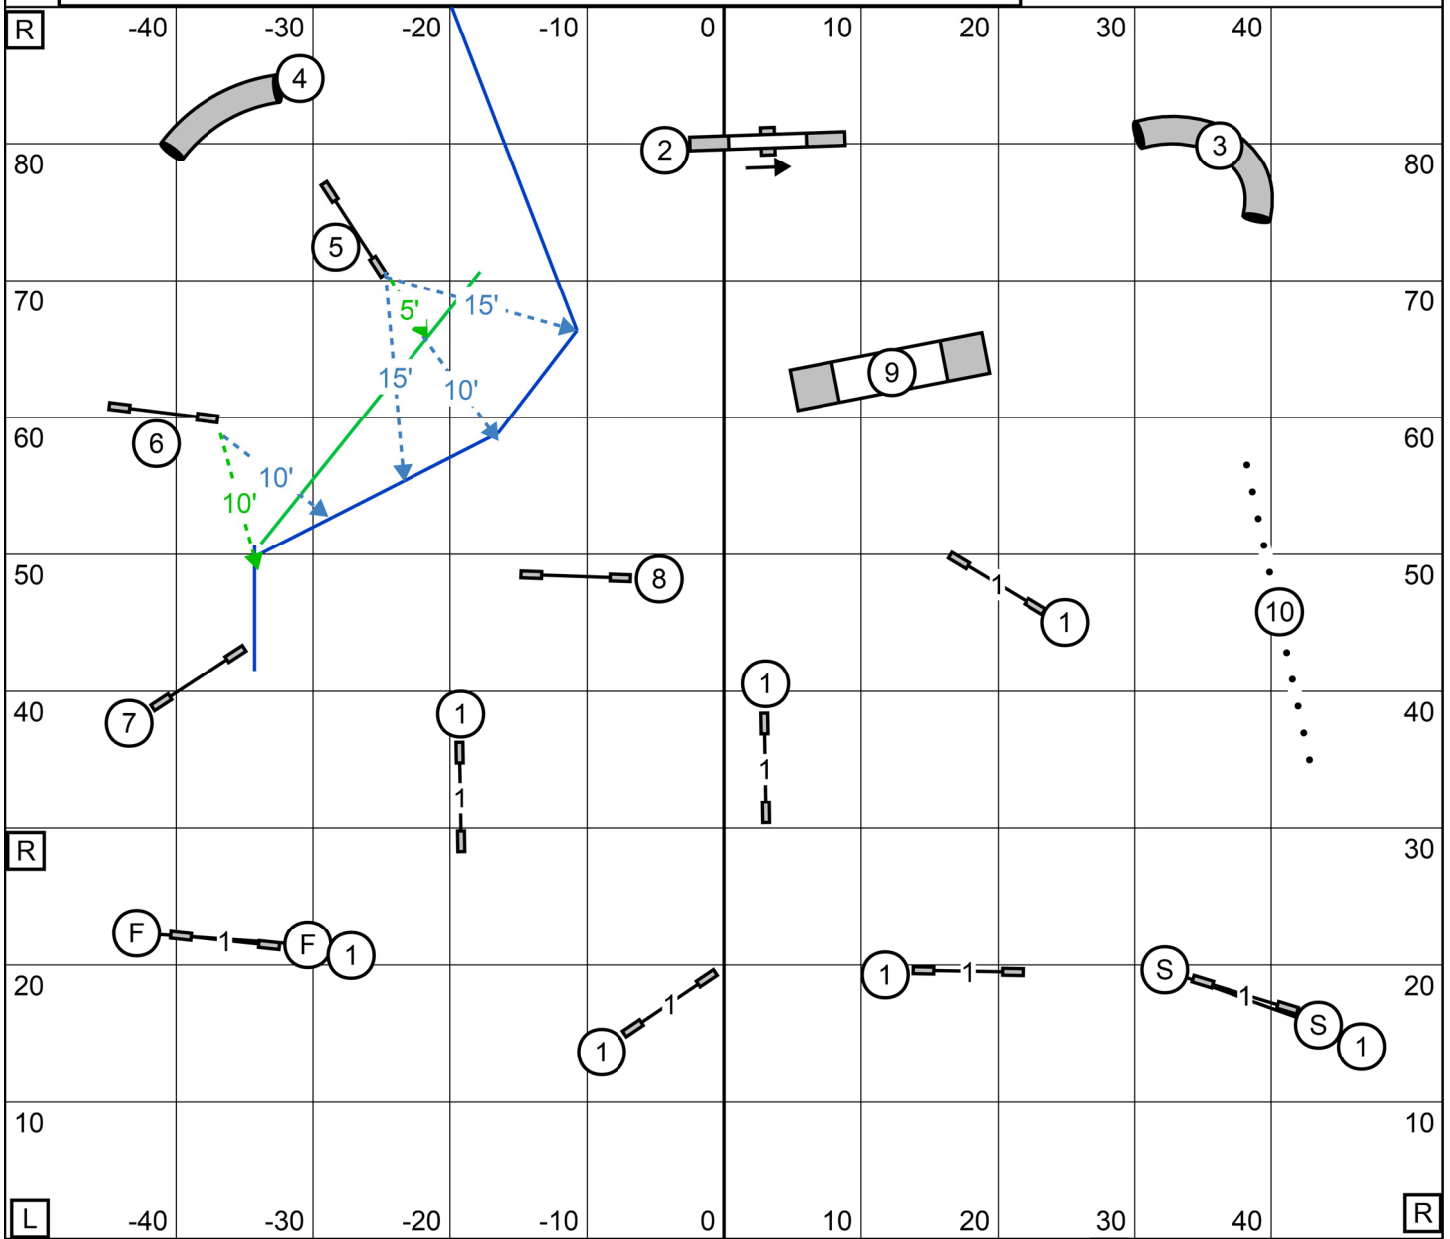

F.A.S.T.: Earn the value of each obstacle completed, plus a 20 point bonus for a successful distance challenge.

---- NOVICE SEND ----
solid inside line

6 5

need 19 more for Q=50

---- OPEN SEND ----
solid outside line

6 5

need 24 more for Q=55

- EXC/MSTR SEND -
solid outside line

6 5 4

need 25 more for Q=60

Times: (4P): 41 sec
(8/8P/12P): 38 sec
(12/16/16P/20P): 35 sec
(20/24): 32 sec

BONUS DISTANCES: Novice: 10', 5'; Open: 10', 15'; X/M: 10', 15', 15'

FAST, all levels Greater St. Louis Agility Club

Saturday, February 4, 2023 Gray Summit, MO Kim Crenshaw indoors on turf 105x90

06 Sat FAST

Time 2 Beat MCT
 60 sec-4", 8", 12"
 55 sec-16"
 50 sec-20", 24"