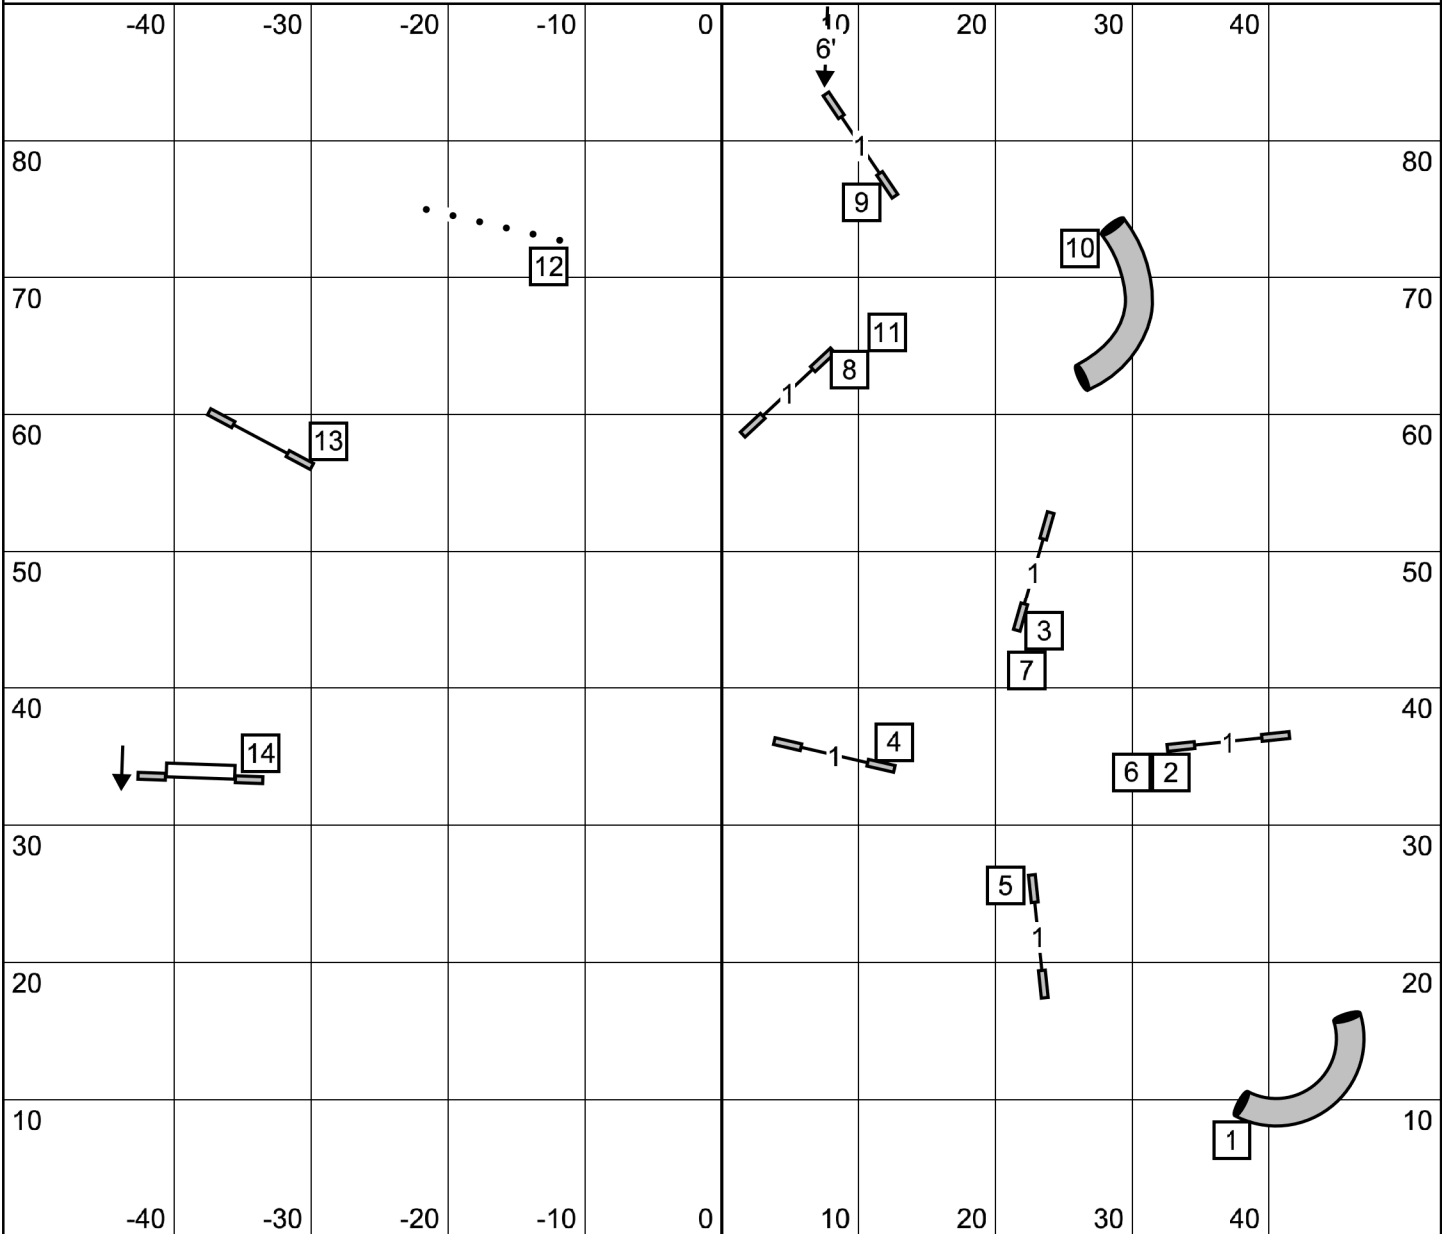

NOVICE JWW

Exit

**Greater St. Louis Agility Club
Feb. 4, 2023- Purina Farms
Judge Cheri Tyre-Roberts**

T/S

Enter