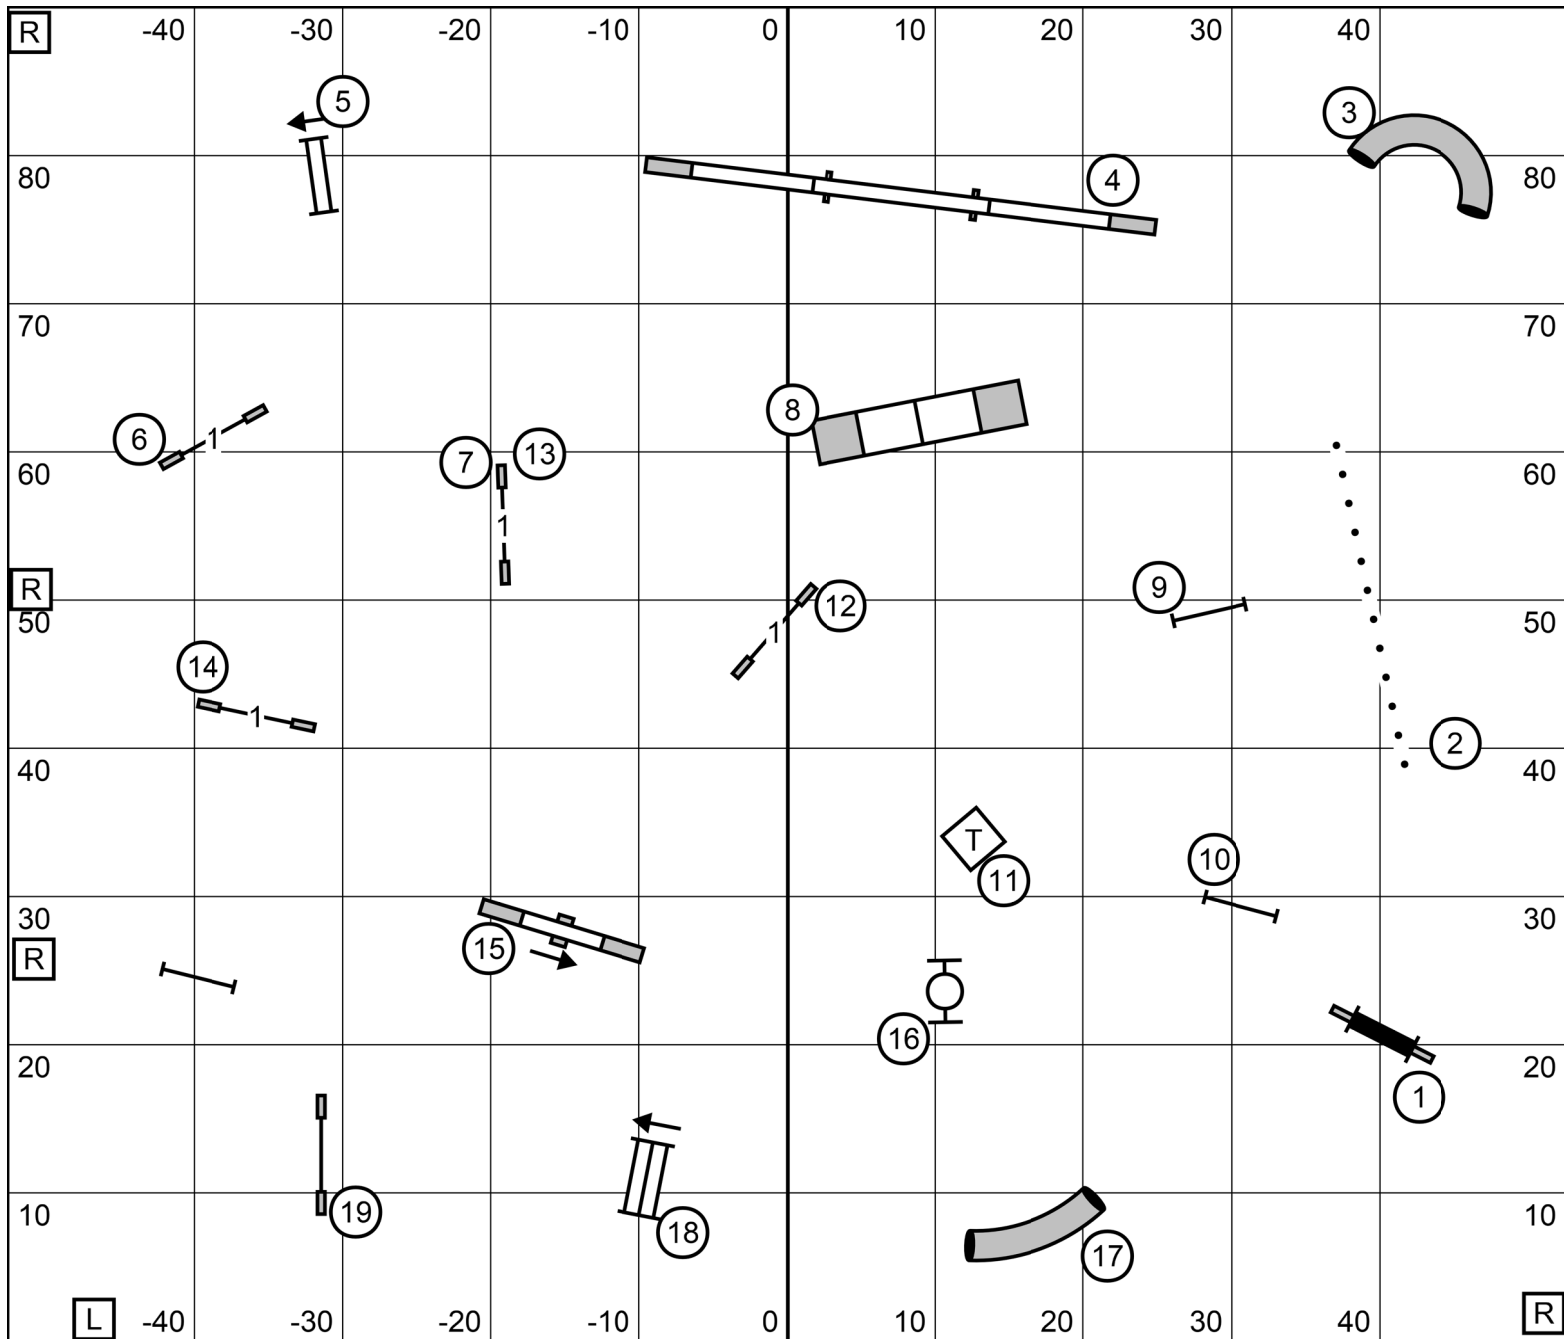

Excellent/Master Standard Greater St. Louis Agility Club

Saturday, February 4, 2023 Gray Summit, MO Kim Crenshaw

T S R

indoors on turf 105x90

08 Sat XS