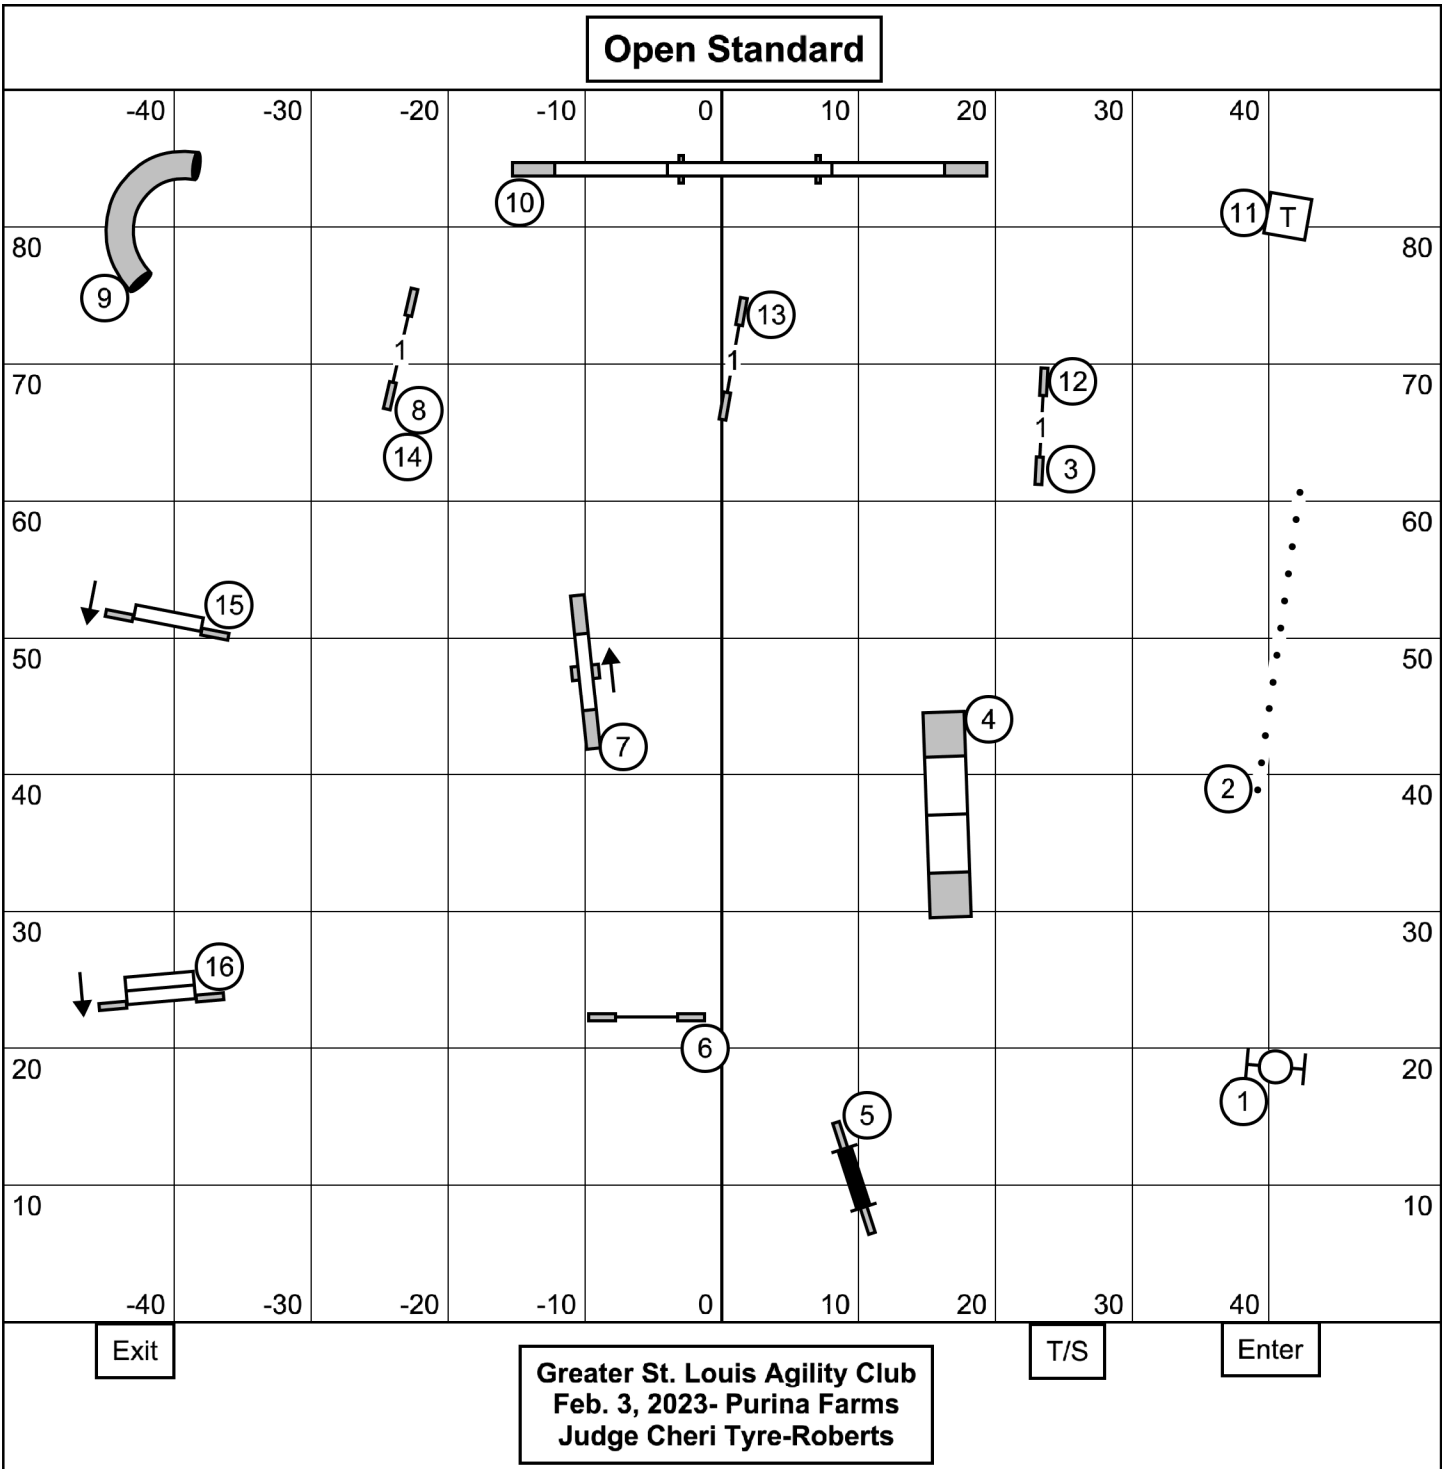

Open Standard