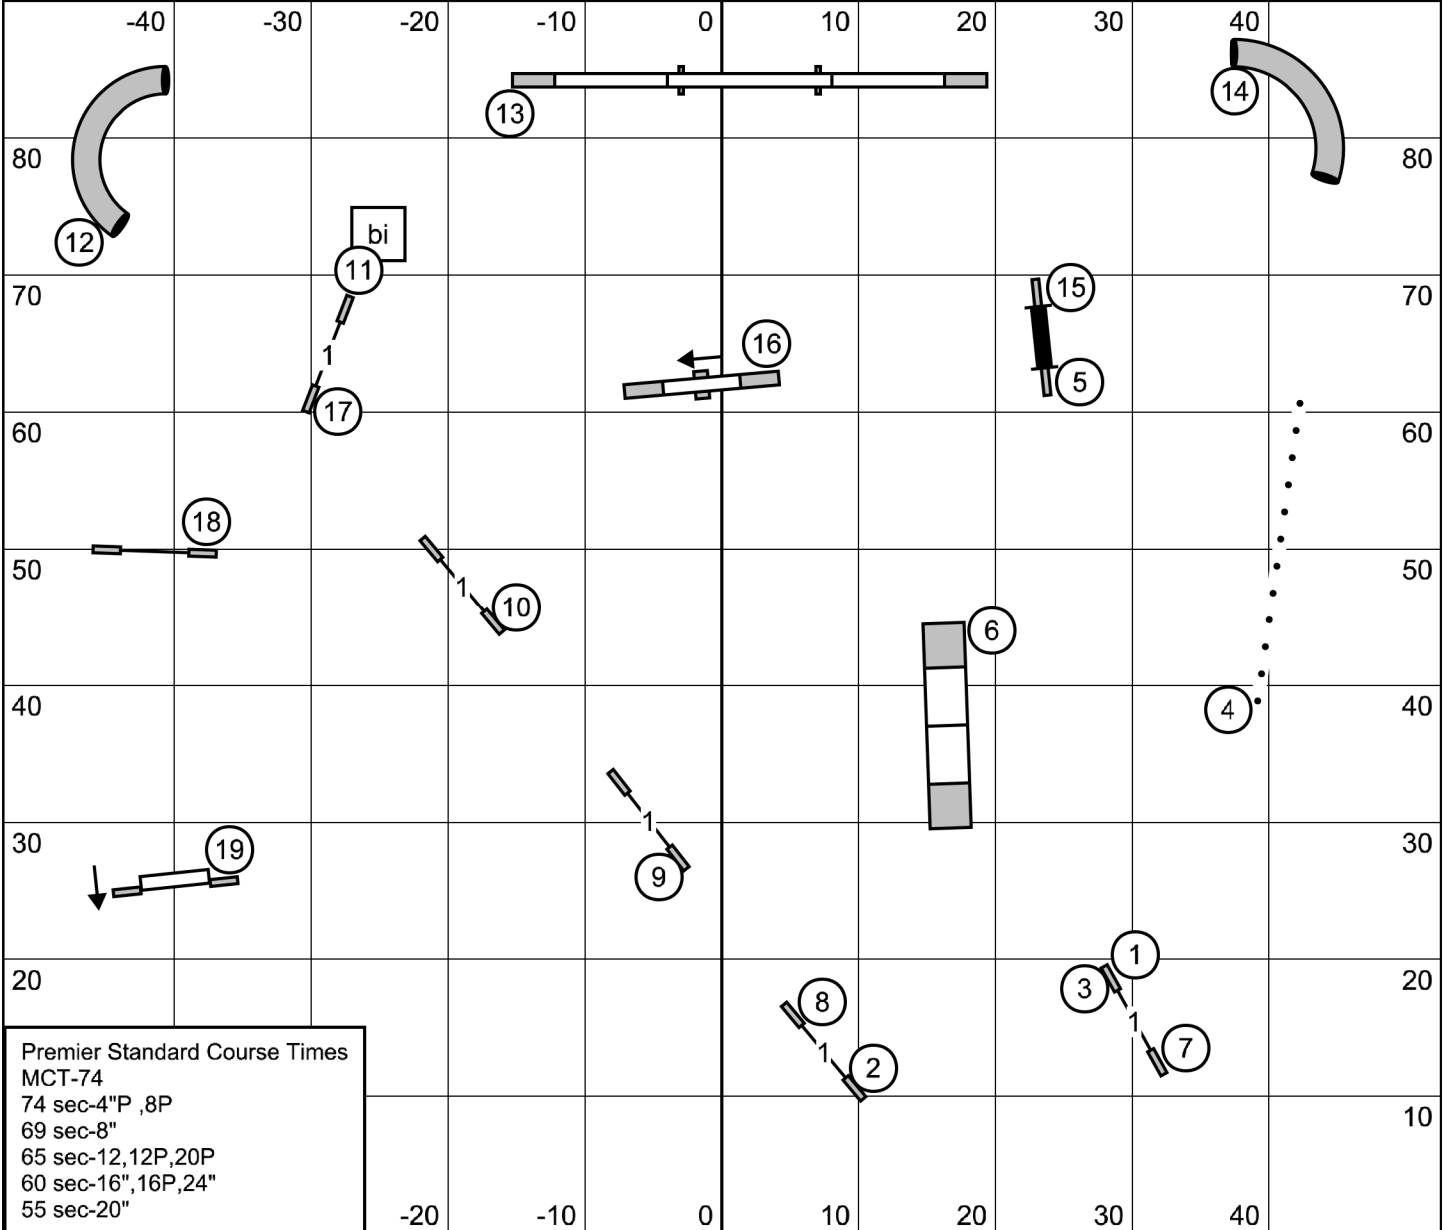

# ALL FAST

Exit

**Greater St. Louis Agility Club**  
**Feb. 3, 2023- Purina Farms**  
**Judge Cheri Tyre-Roberts**

T/S

Enter

**FAST SCT-Buzzer @SCT**  
 41sec - 4"  
 38sec - 8", 8P, 12P  
 35sec - 12", 16", 16P, 20P  
 32sec - 20", 24", 24"C

# Premier Standard

Premier Standard Course Times  
 MCT-74  
 74 sec-4"P ,8P  
 69 sec-8"  
 65 sec-12,12P,20P  
 60 sec-16",16P,24"  
 55 sec-20"

Exit

**Greater St. Louis Agility Club**  
**Feb. 3, 2023- Purina Farms**  
**Judge Cheri Tyre-Roberts**