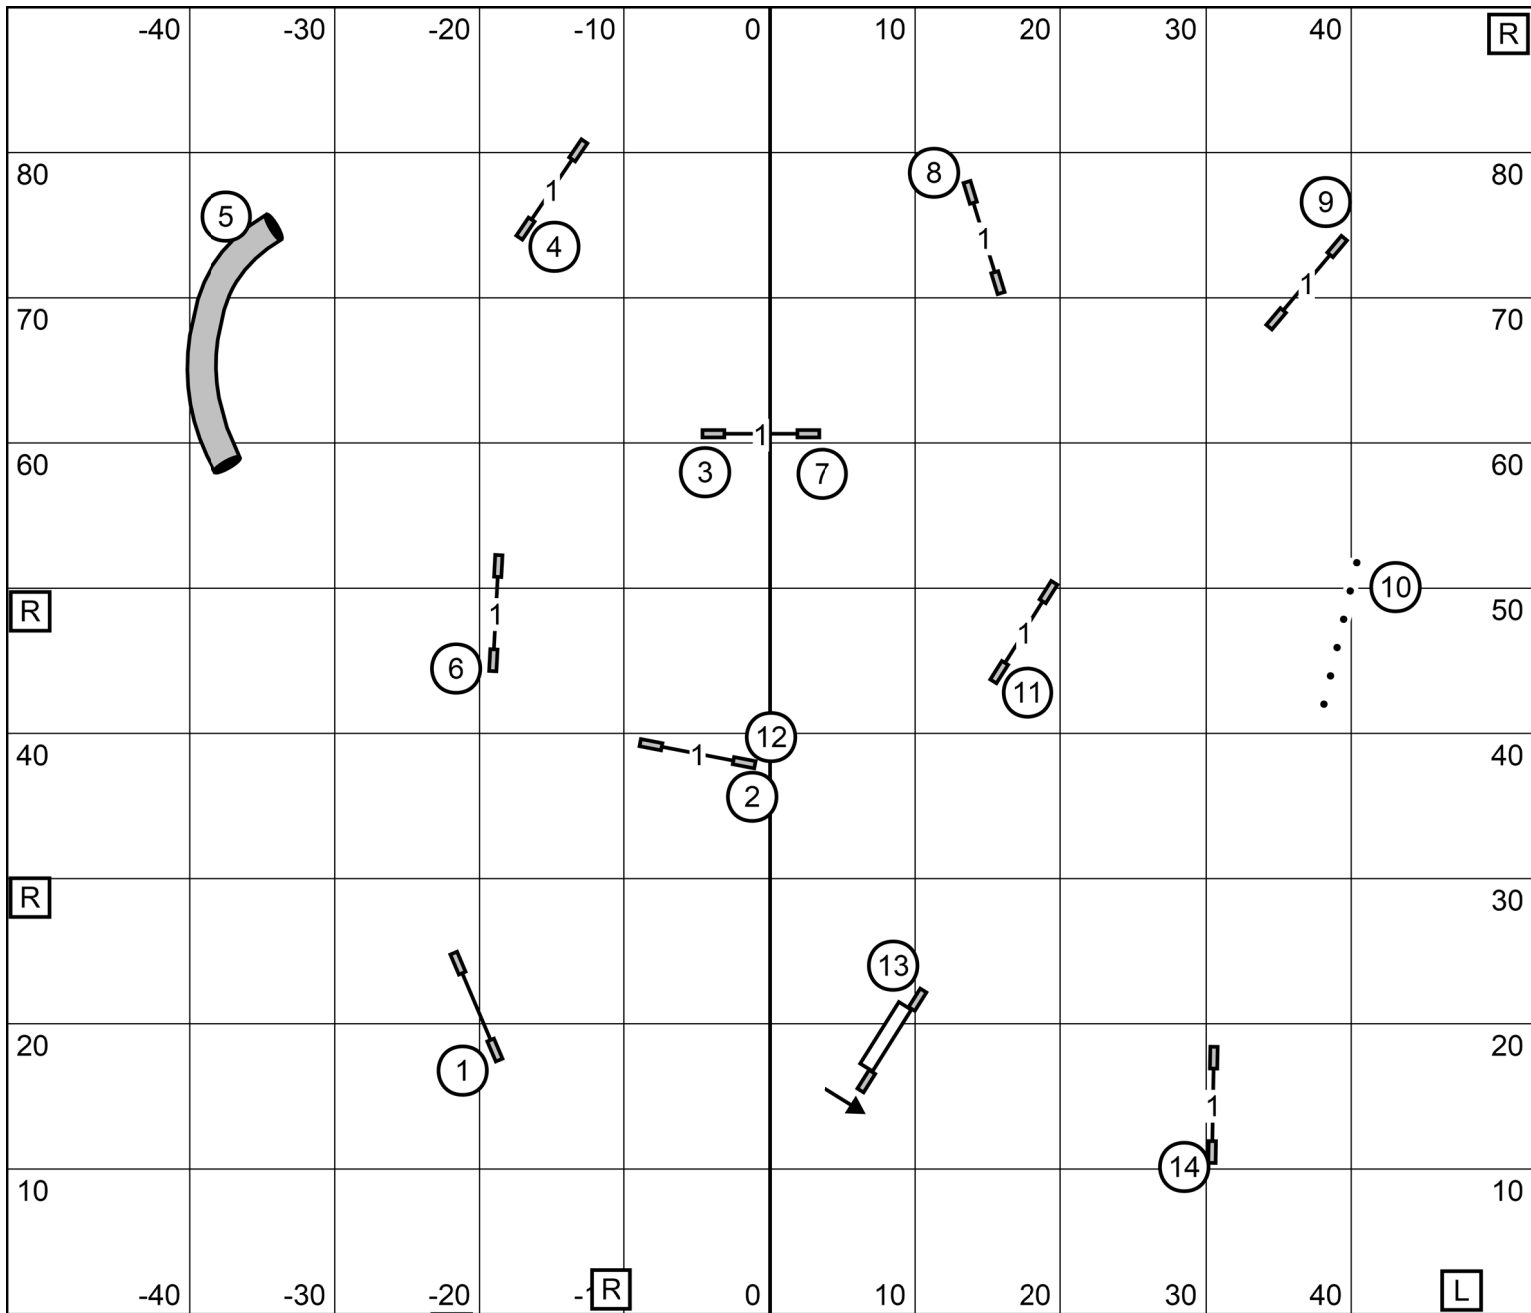

# Premier Standard

Premier Standard Course Times  
 MCT-74  
 74 sec-4"P ,8P  
 69 sec-8"  
 65 sec-12,12P,20P  
 60 sec-16",16P,24"  
 55 sec-20"

Exit

**Greater St. Louis Agility Club**  
**Feb. 3, 2023- Purina Farms**  
**Judge Cheri Tyre-Roberts**

T/S

Enter

T S R

**Time 2 Beat**

Greater St. Louis Agility Club

01 Fri T2B

**Friday, February 3, 2023** Gray Summit, MO Kim Crenshaw indoors on turf 105x90

**Novice Jumpers w Weaves**  
**Friday, February 3, 2023**