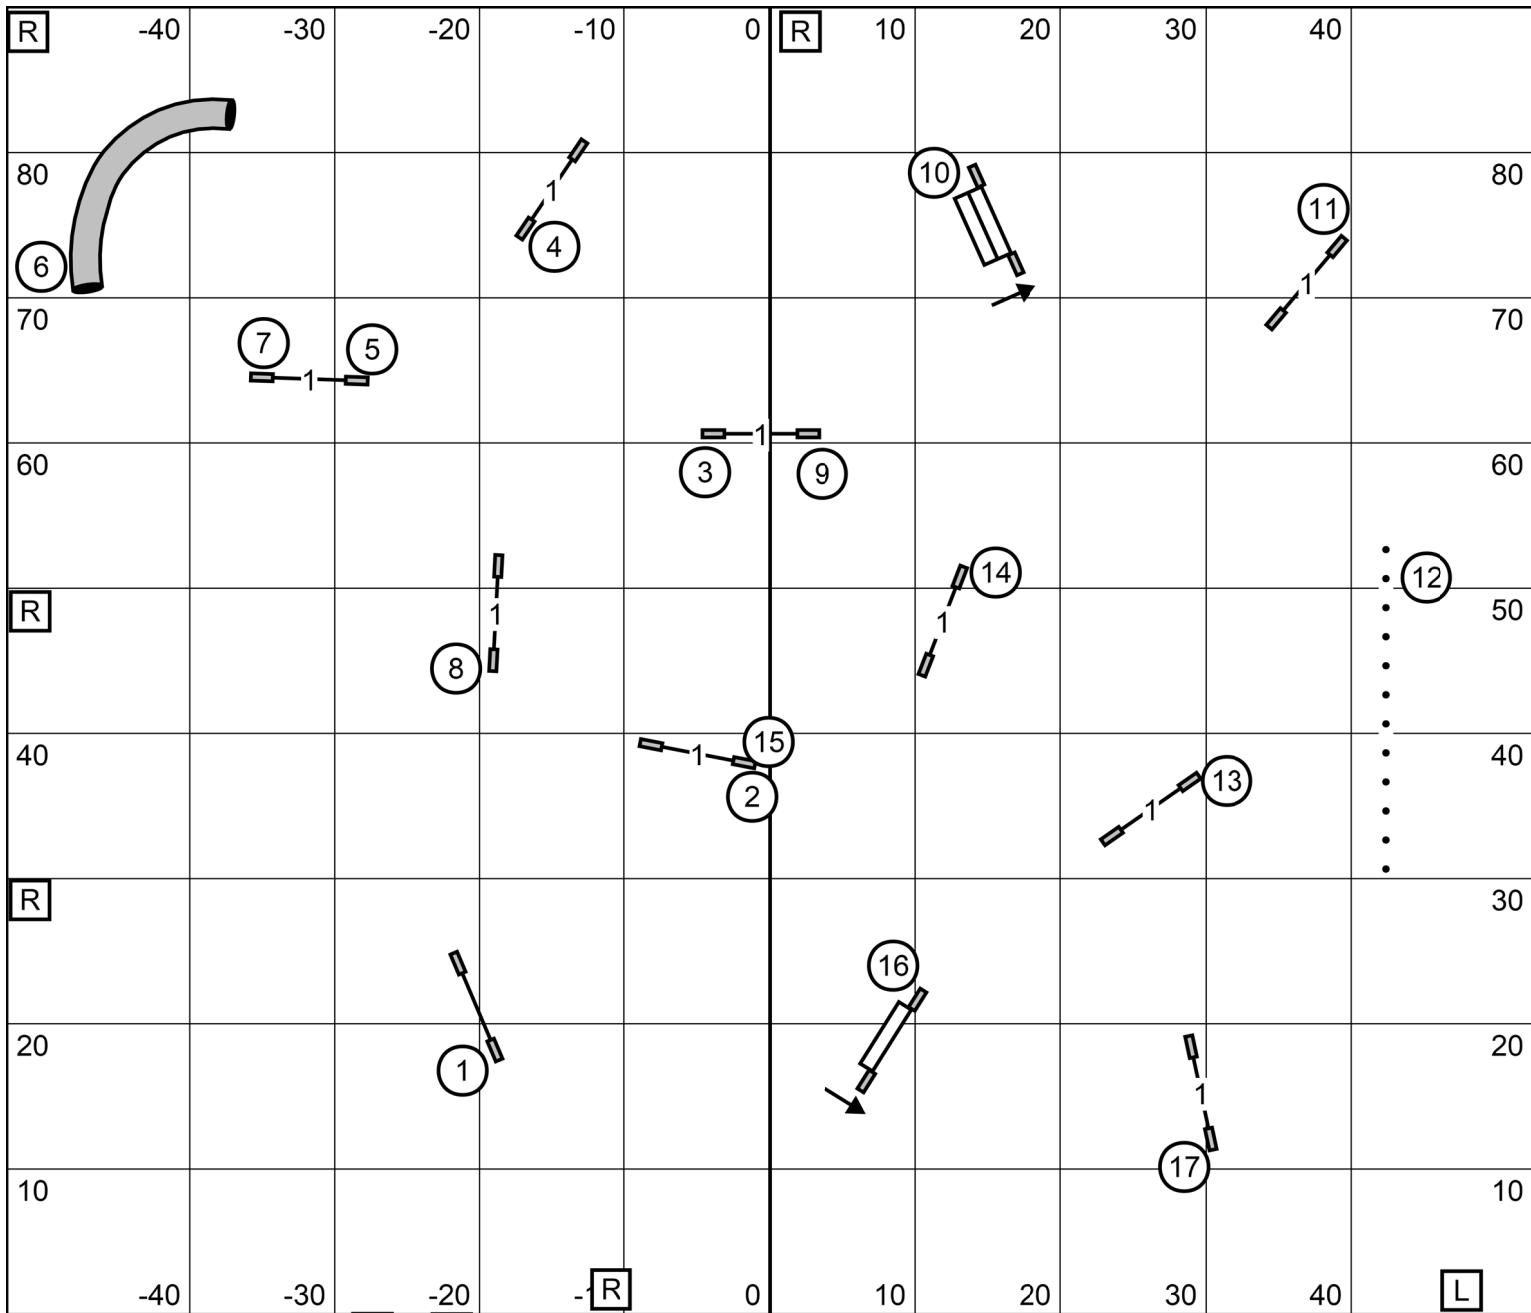

T/S

Enter

T S R

**Time 2 Beat**

Greater St. Louis Agility Club

01 Fri T2B

**Friday, February 3, 2023** Gray Summit, MO Kim Crenshaw indoors on turf 105x90

**Novice Jumpers w Weaves**  
**Friday, February 3, 2023**

Greater St. Louis Agility Club

02 Fri NJW

Gray Summit, MO Kim Crenshaw indoors on turf 105x90

**Open Jumpers w Weaves**  
**Friday, February 3, 2023**

Greater St. Louis Agility Club  
 Gray Summit, MO Kim Crenshaw indoors on turf 105x90