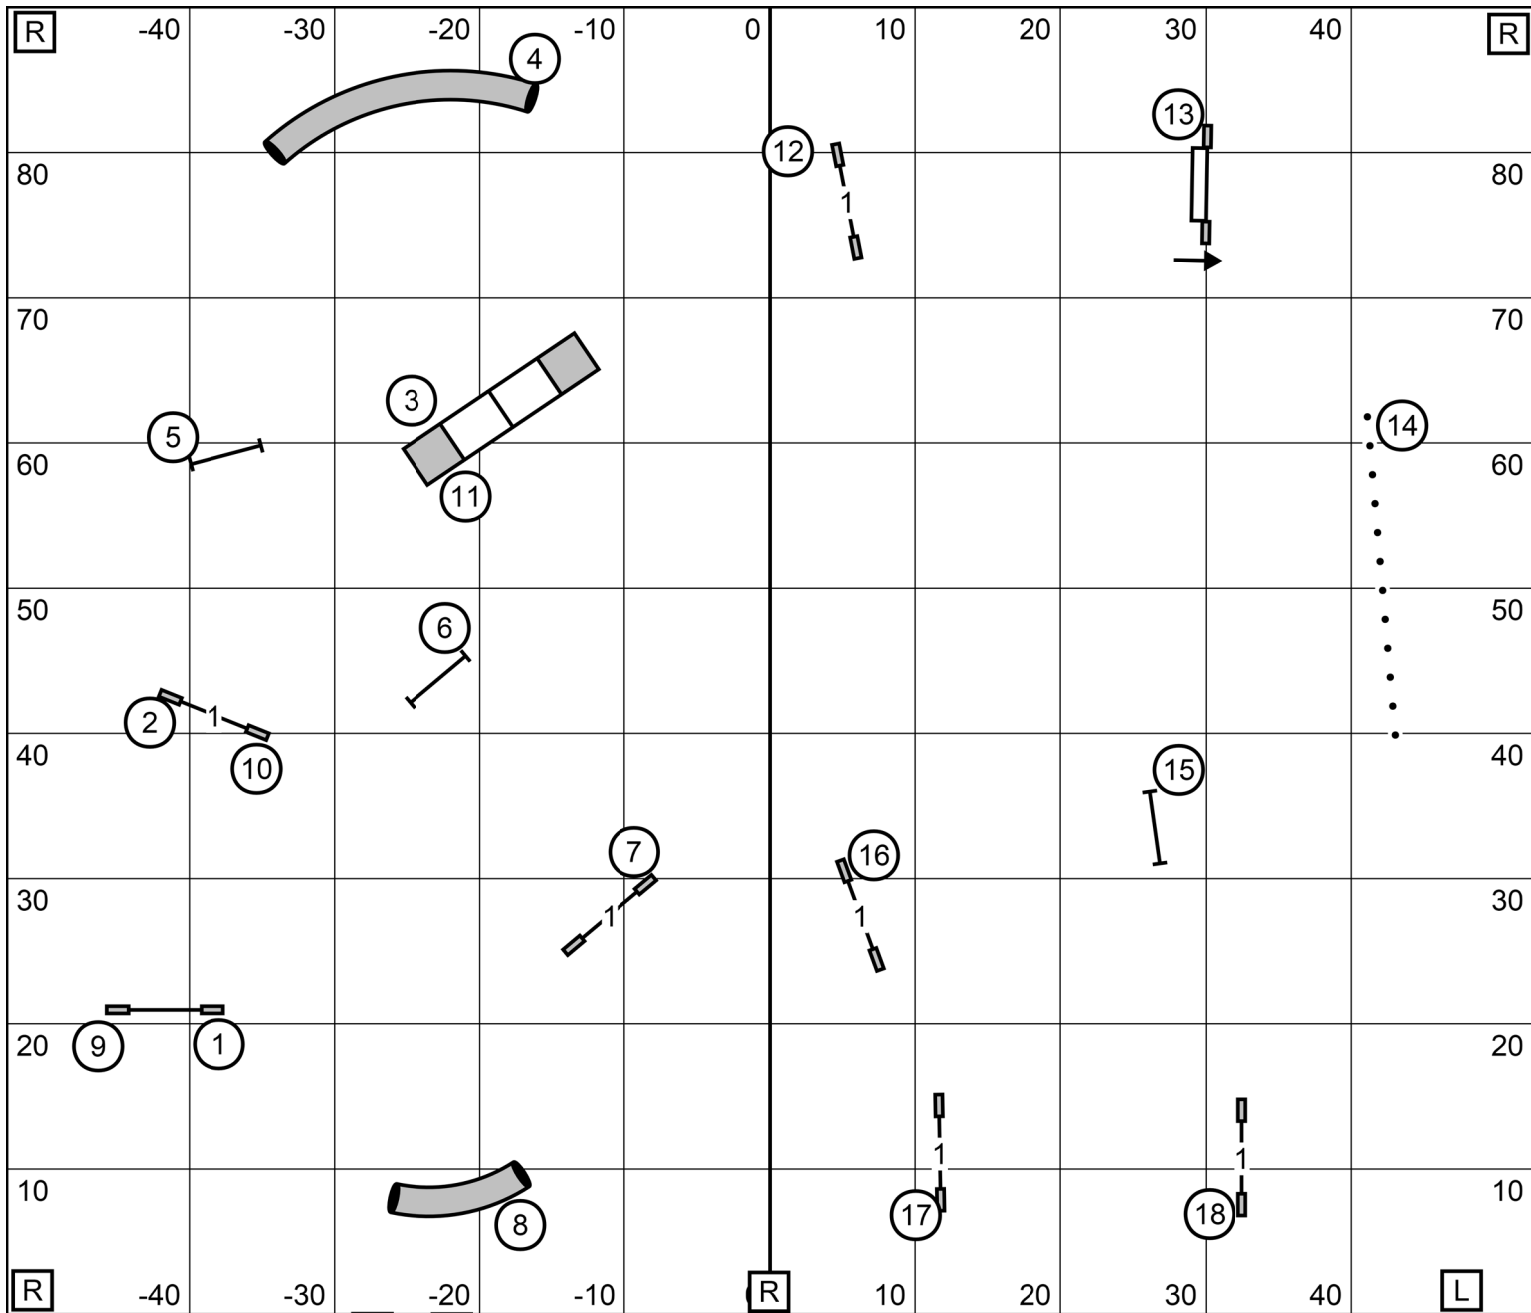

T S R

Time 2 Beat

Greater St. Louis Agility Club

01 Fri T2B

Friday, February 3, 2023 Gray Summit, MO Kim Crenshaw indoors on turf 105x90