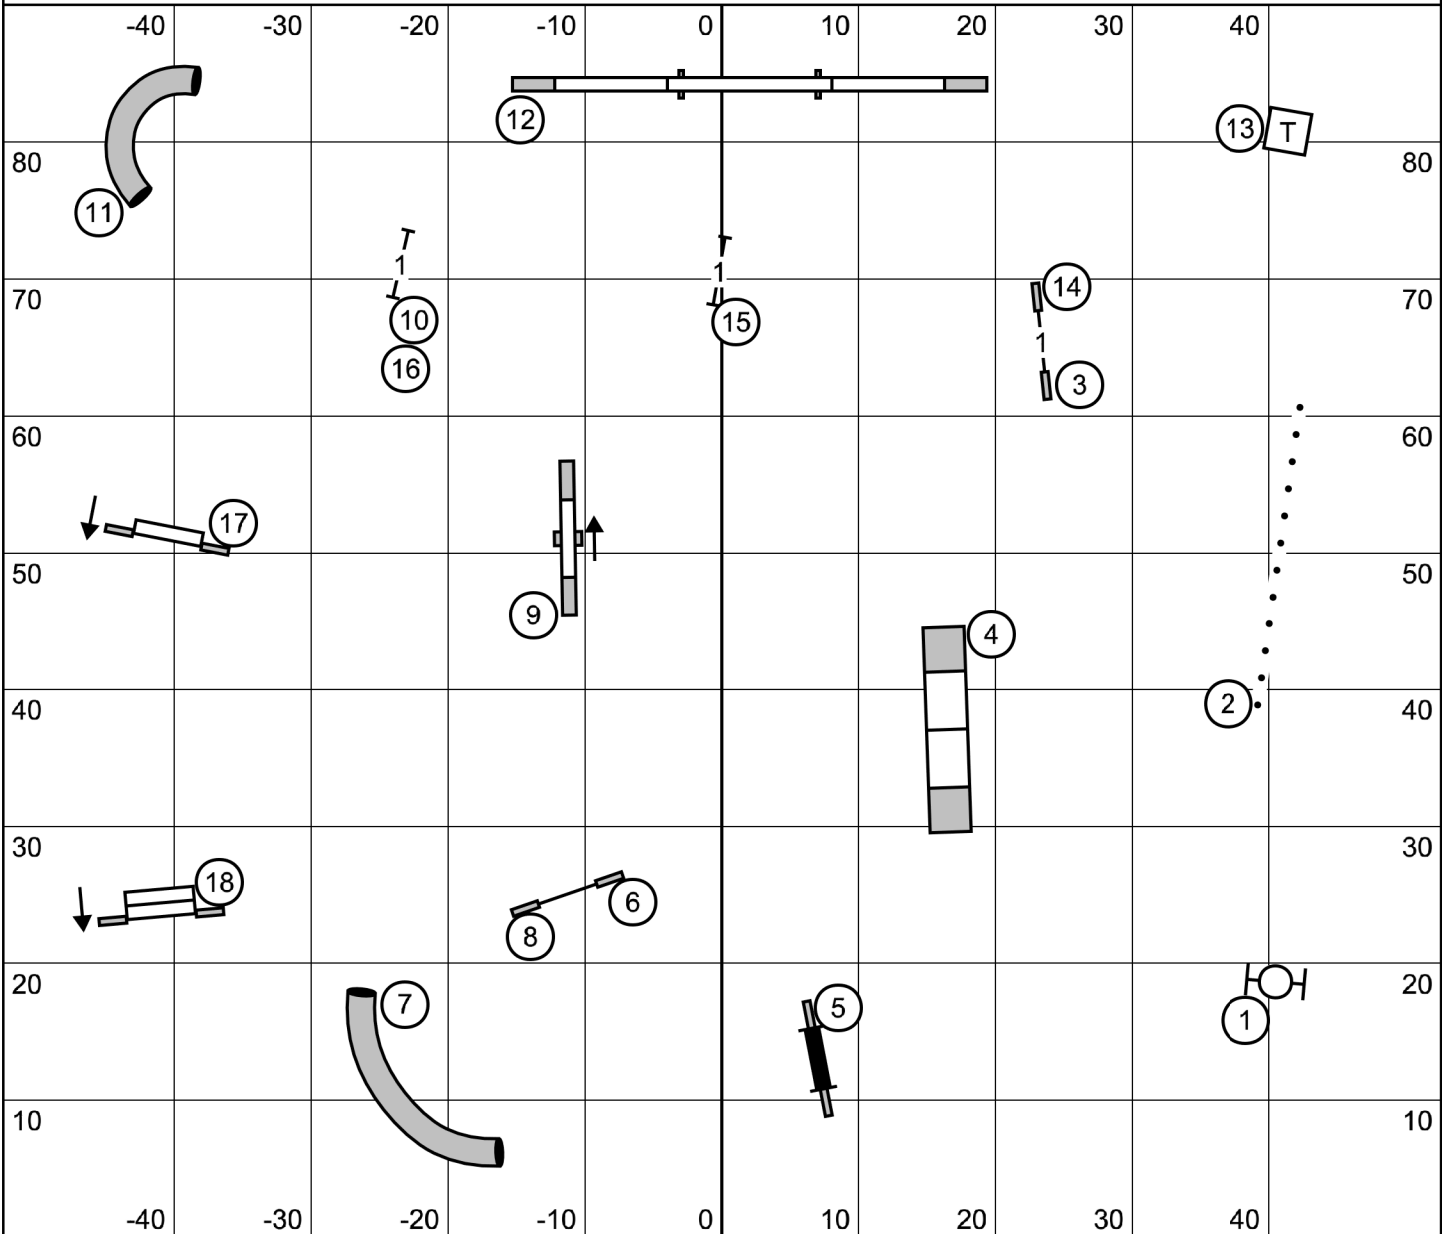

**Premier Jumpers w Weaves**

Greater St. Louis Agility Club

05 Fri PJW

**Friday, February 5, 2023**

Gray Summit, MO Kim Crenshaw indoors on turf 105x90

**Excellent/ Master Standard**

Exit

**Greater St. Louis Agility Club  
Feb. 3, 2023- Purina Farms  
Judge Cheri Tyre-Roberts**