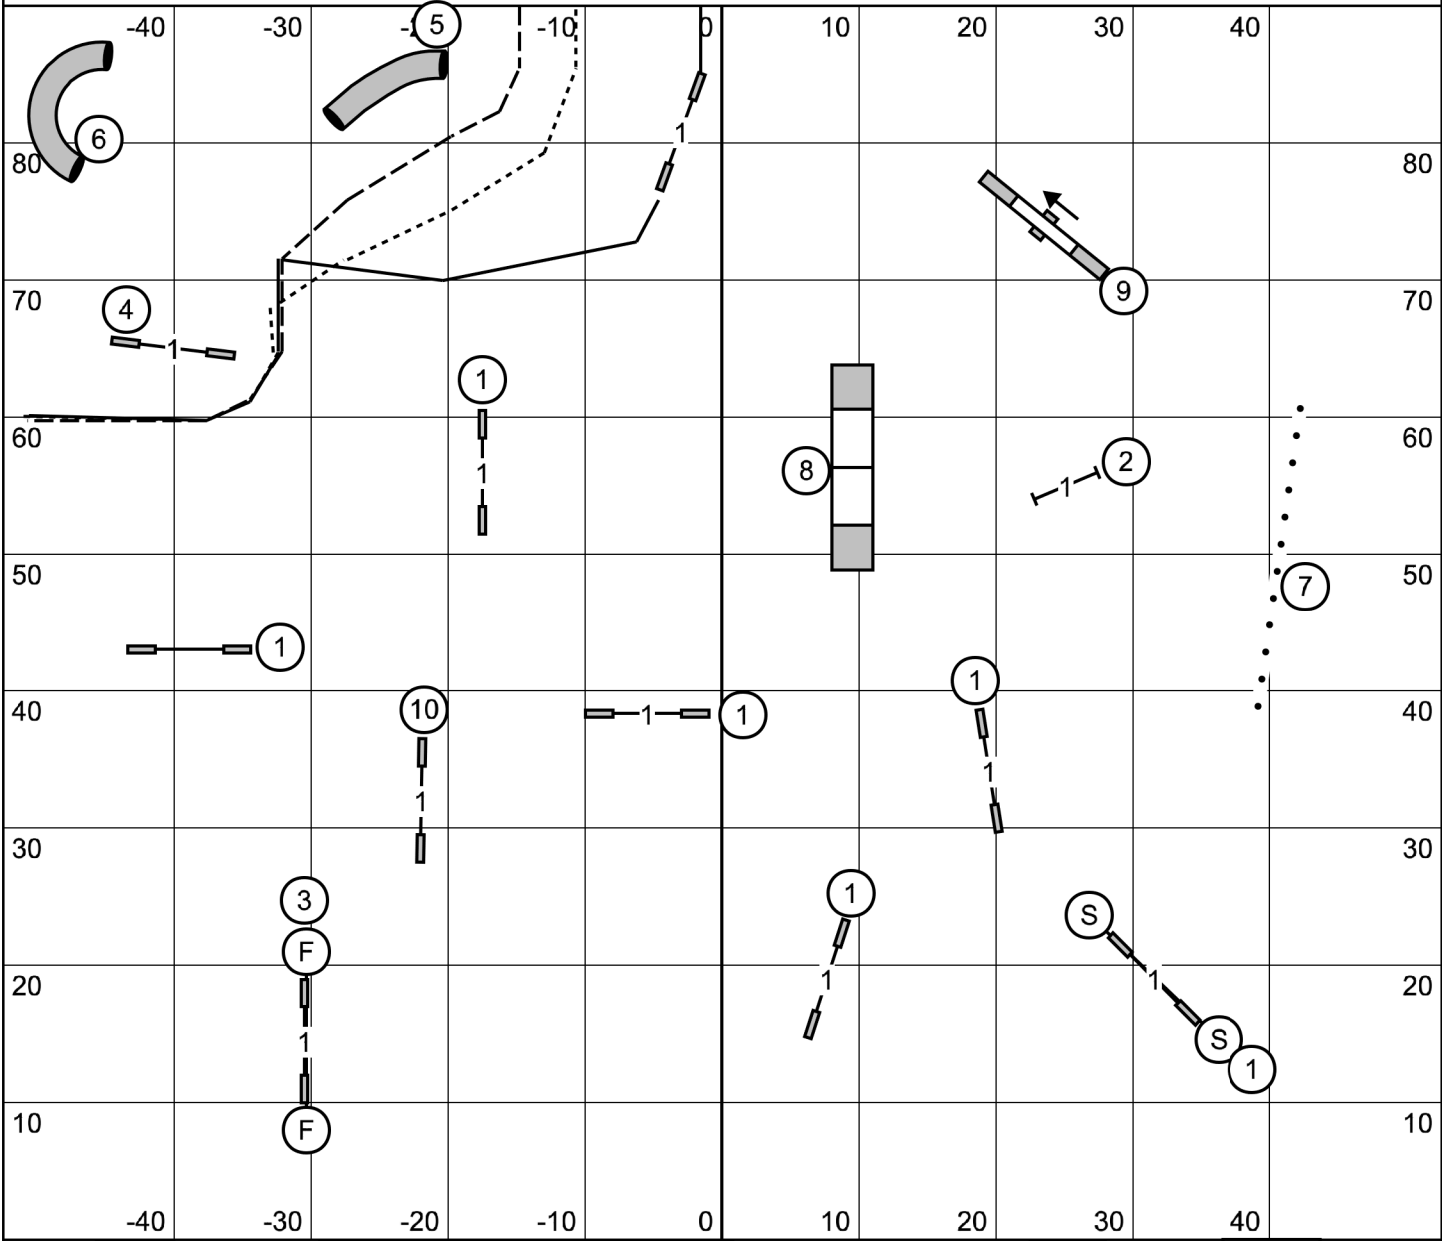

# ALL FAST

Exit

**Greater St. Louis Agility Club**  
**Feb. 3, 2023- Purina Farms**  
**Judge Cheri Tyre-Roberts**

T/S

Enter

**FAST SCT-Buzzer @SCT**  
 41sec - 4"  
 38sec - 8", 8P, 12P  
 35sec - 12", 16", 16P, 20P  
 32sec - 20", 24", 24"C

# Premier Standard

Premier Standard Course Times  
 MCT-74  
 74 sec-4"P ,8P  
 69 sec-8"  
 65 sec-12,12P,20P  
 60 sec-16",16P,24"  
 55 sec-20"

Exit

**Greater St. Louis Agility Club**  
**Feb. 3, 2023- Purina Farms**  
**Judge Cheri Tyre-Roberts**