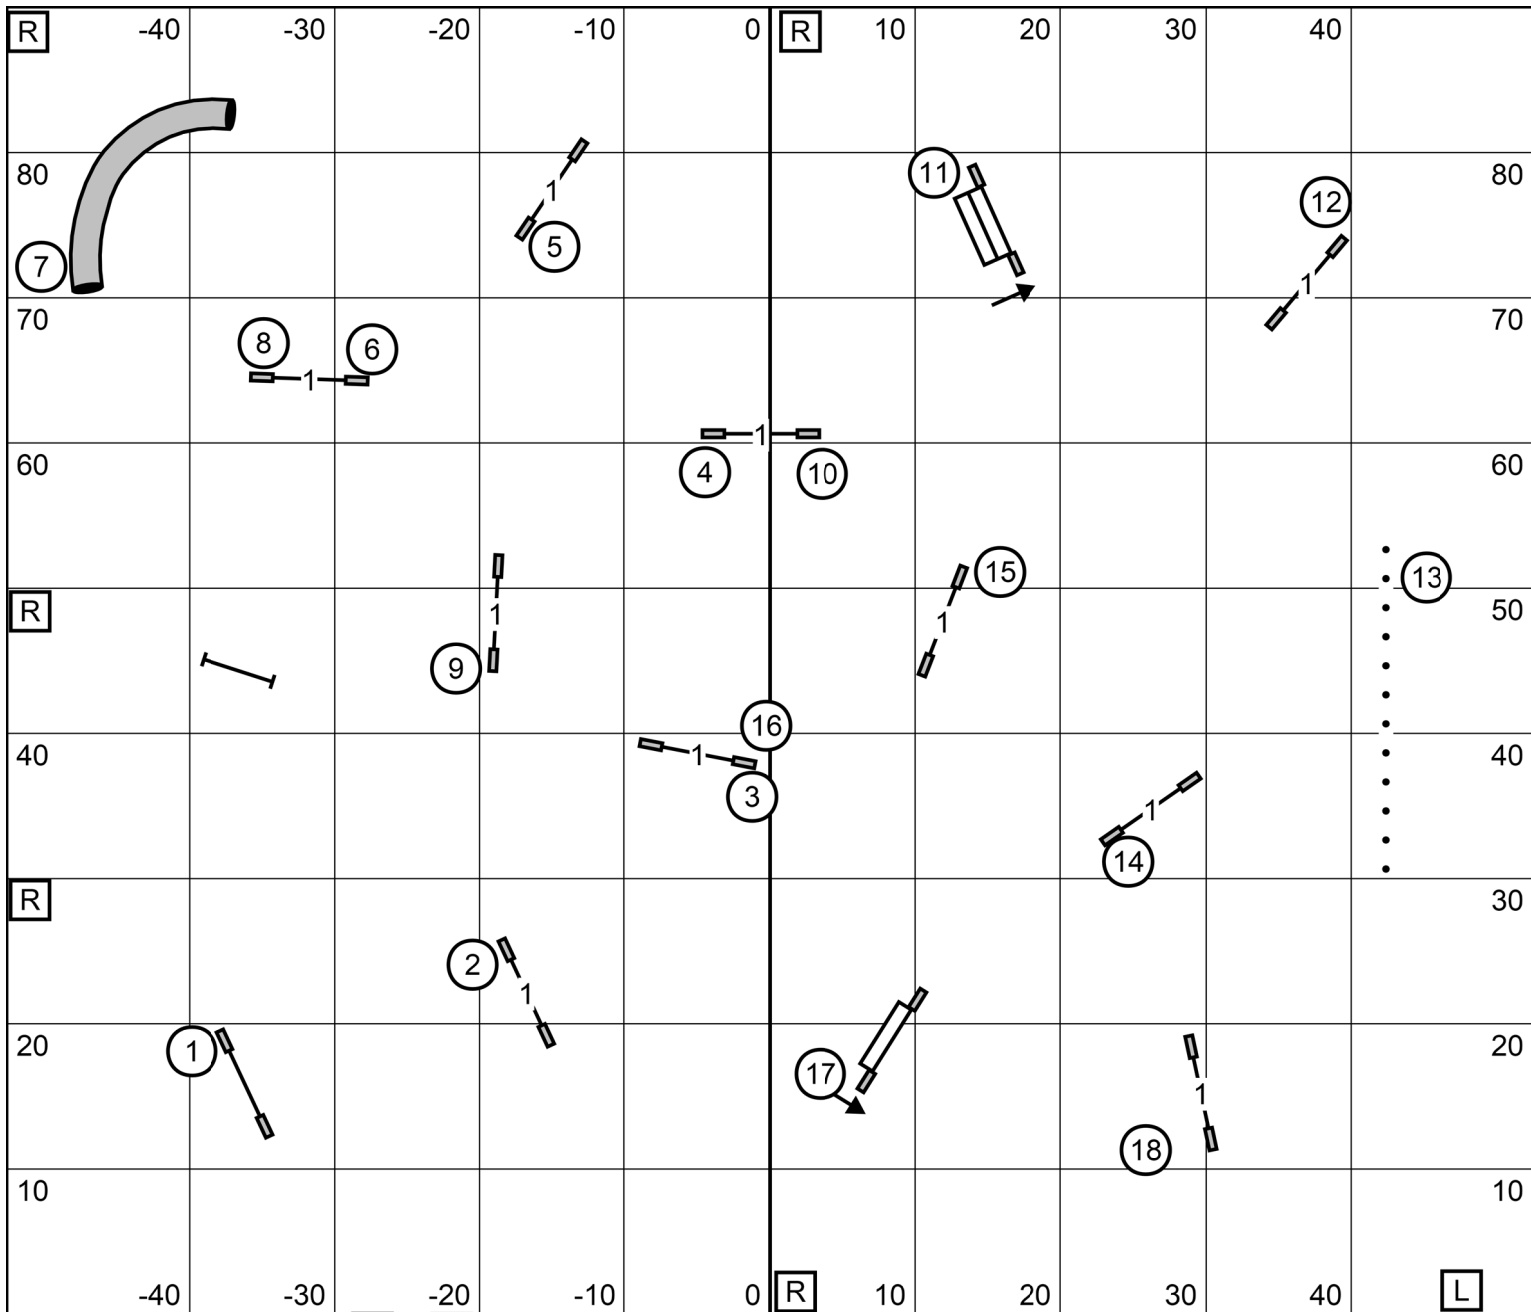

T S R

Excellent/Master Jumpers w Weaves Greater St. Louis Agility Club
Friday, February 3, 2023 Gray Summit, MO Kim Crenshaw indoors on turf 105x90

04 Fri XJW