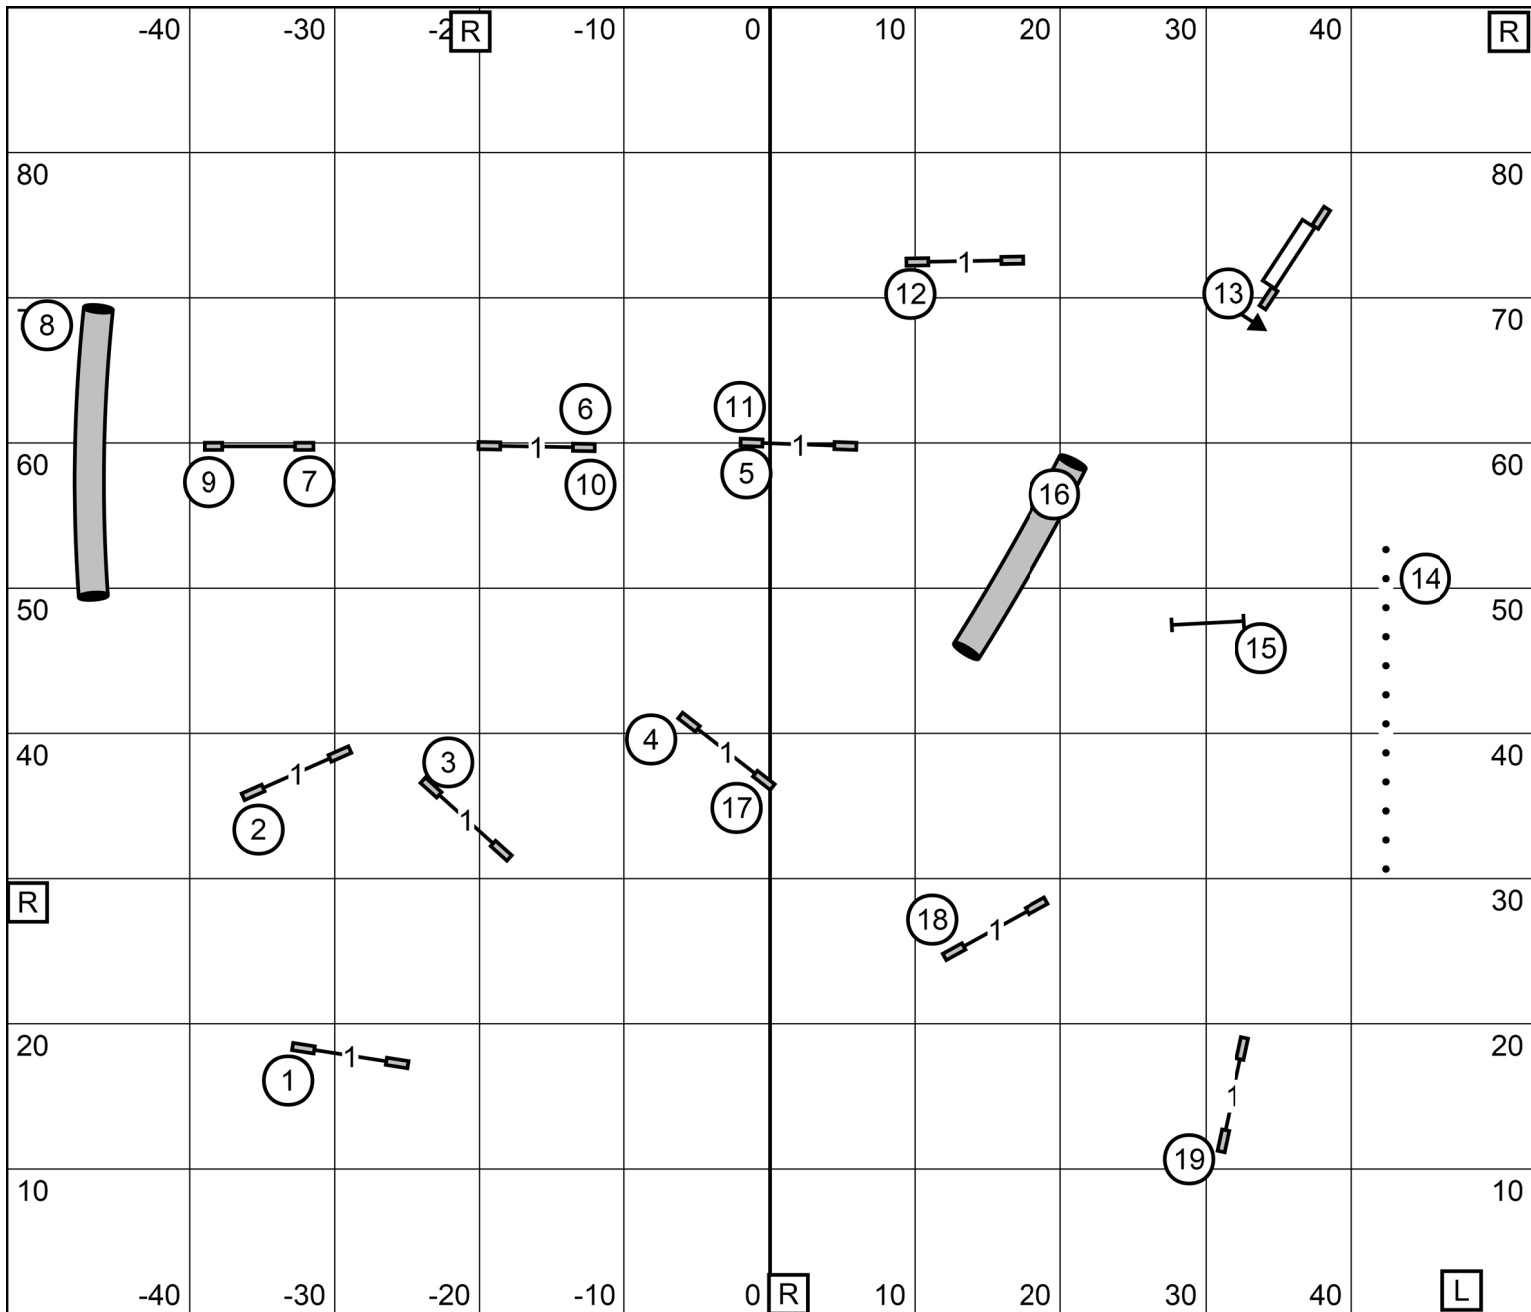

03 Fri OJW

T S R

R

L

T S R

**Excellent/Master Jumpers w Weaves** Greater St. Louis Agility Club  
**Friday, February 3, 2023** Gray Summit, MO Kim Crenshaw indoors on turf 105x90

04 Fri XJW

T S R