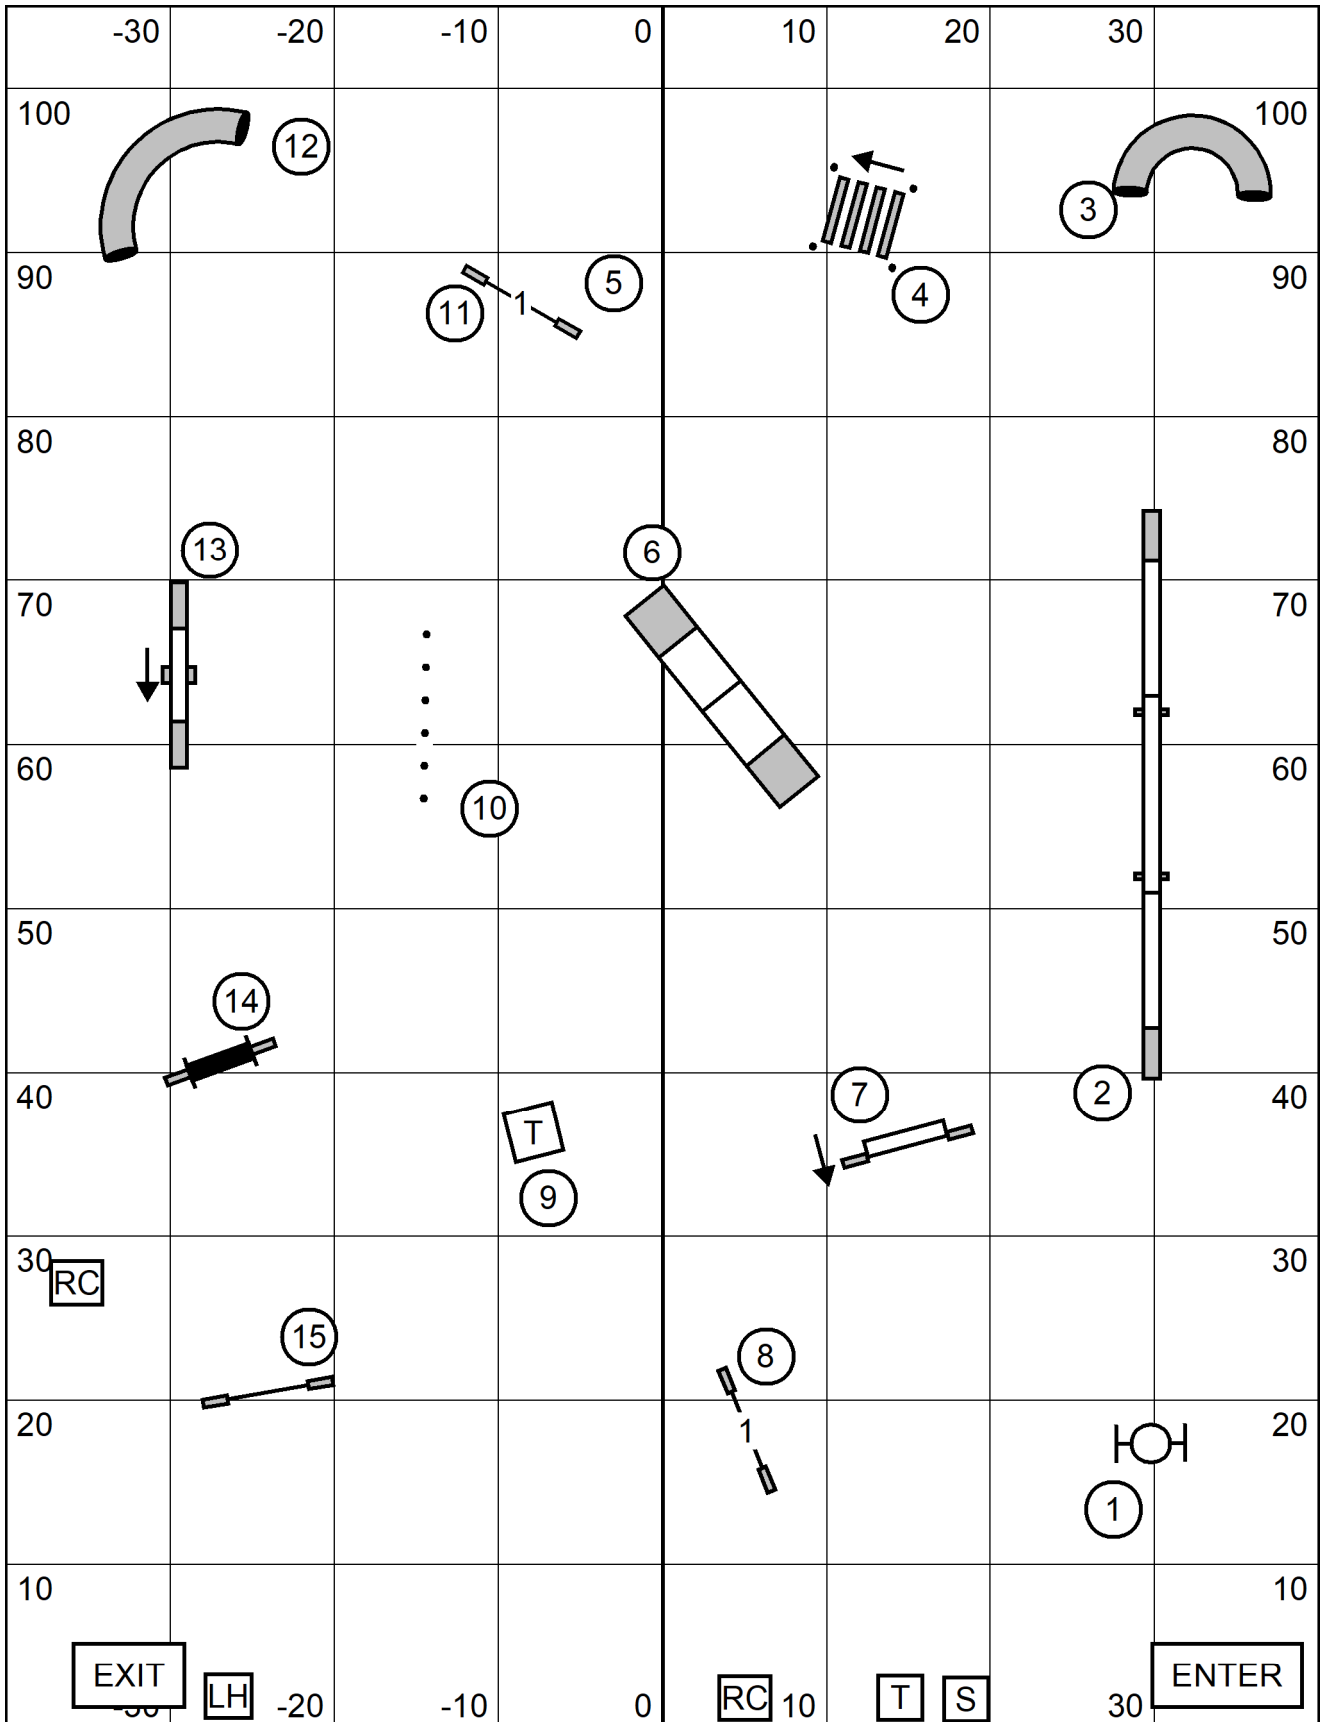

Novice Standard

February 10, 2023

Mound City Obedience Training Club

Jeff Boyer