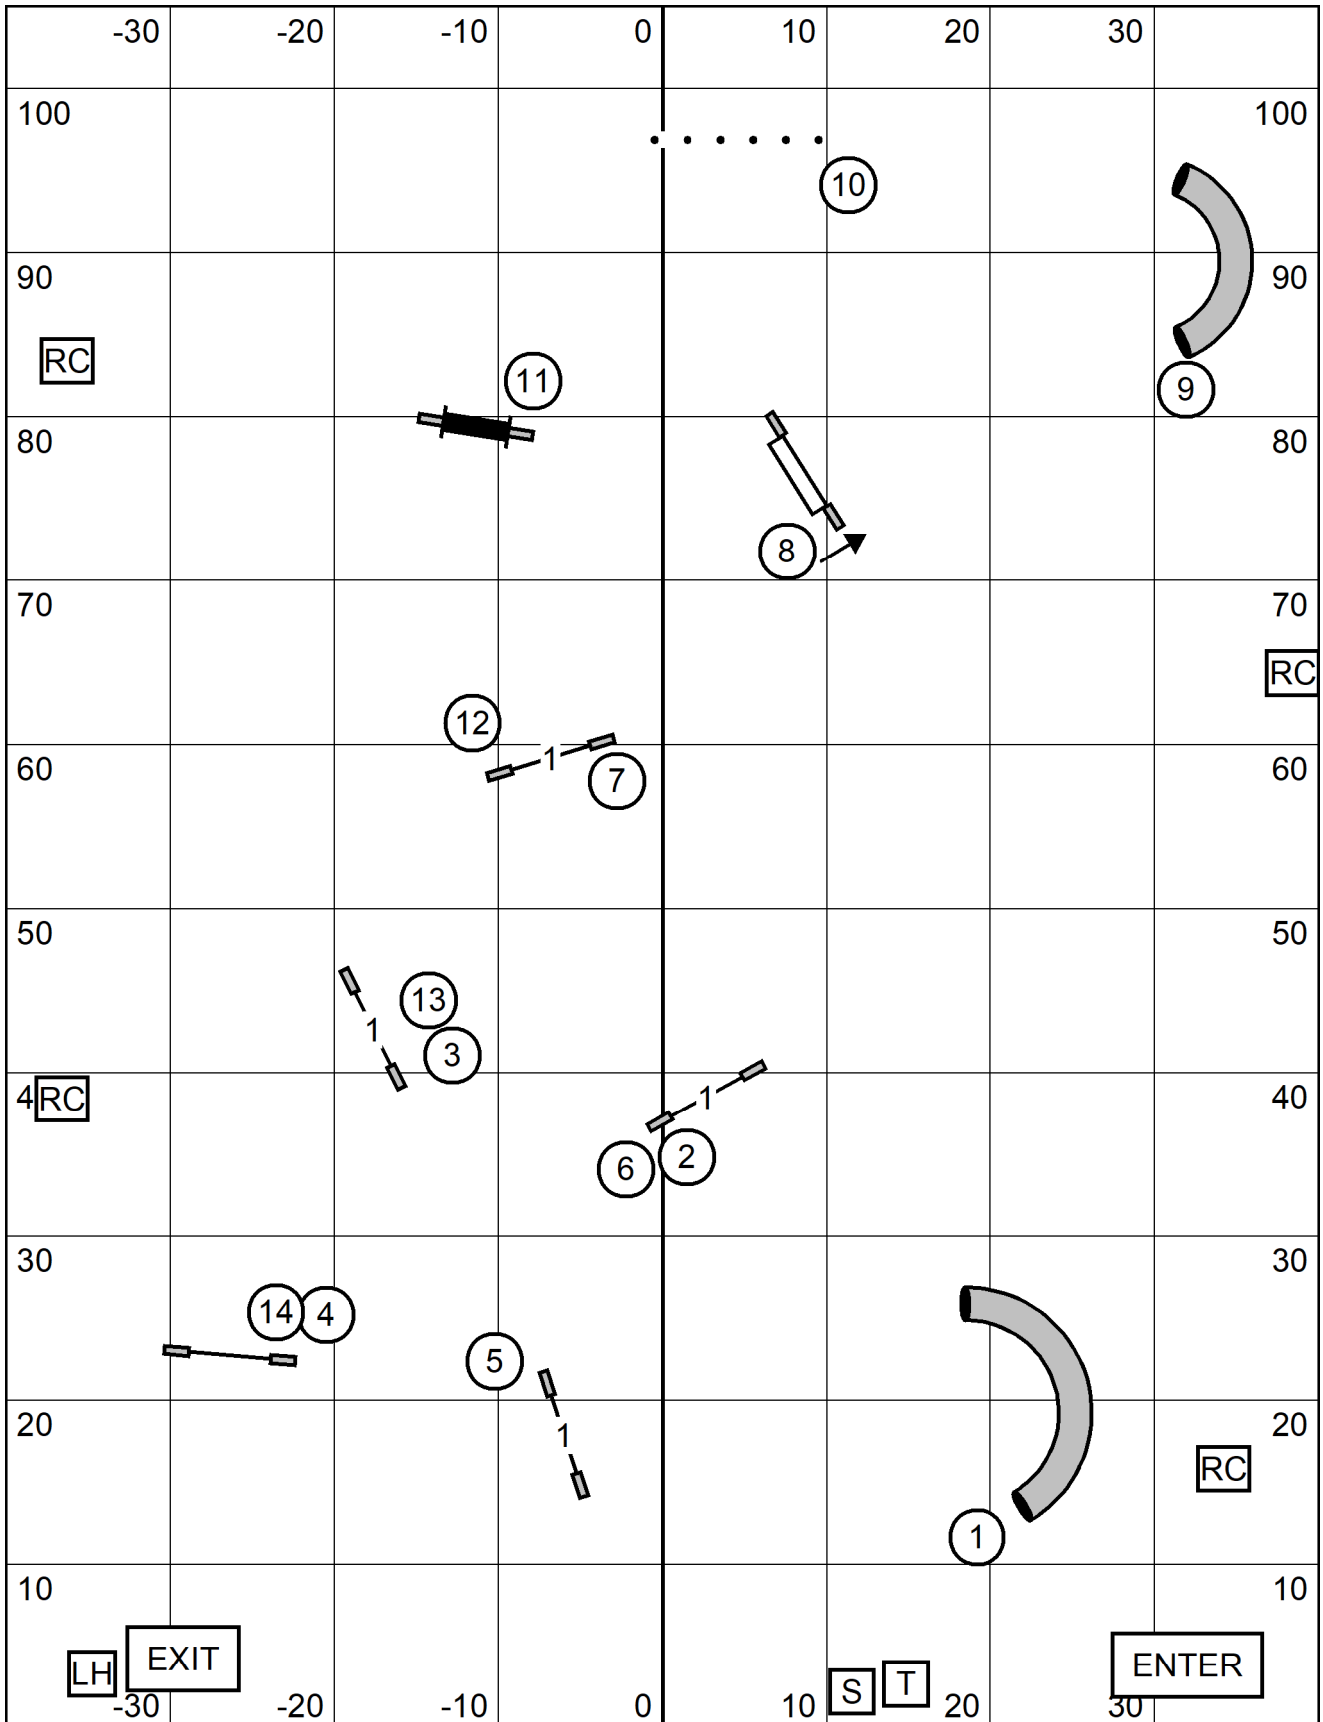

Novice JWW

February 10, 2023

Mound City Obedience Training Club

Jeff Boyer