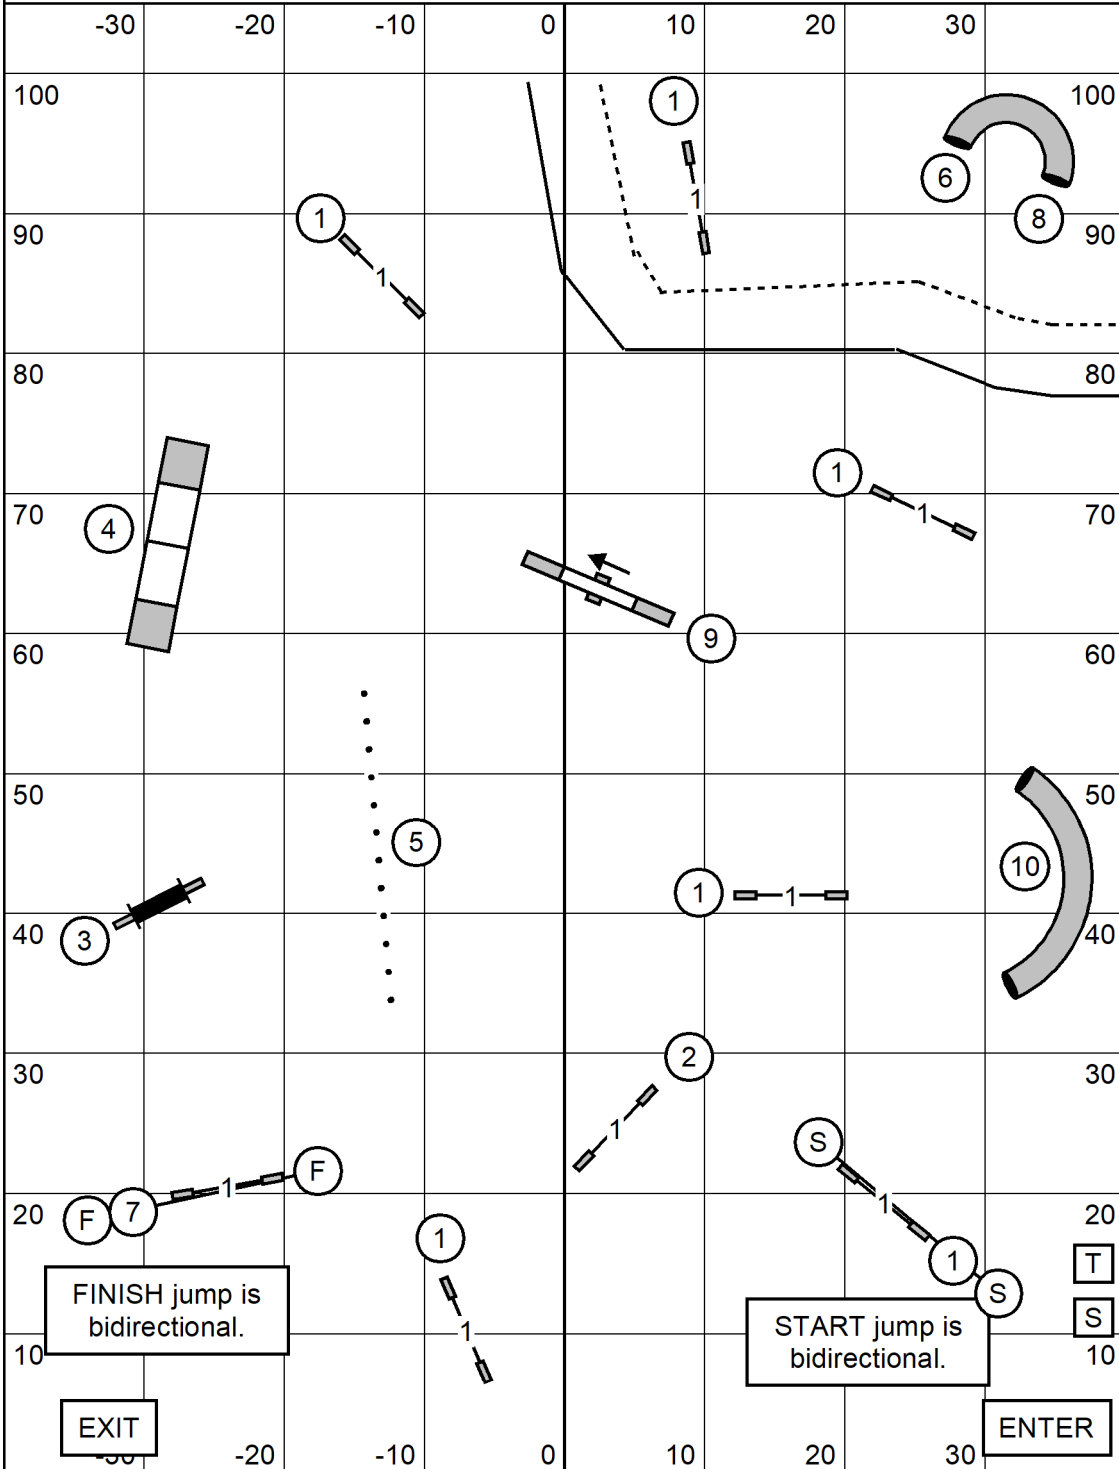

Obstacles are bidirectional except 6, 8, and 9.

Send:
 Excellent / Master: 8-1-6, solid line
 Open: 8-1-6, dotted line
 Novice: 8-1, dotted line

Points required:
 Novice: 50*
 Open: 55*
 Ex / Mas: 60*
 *Must include 20-pt
 send bonus

Finish jump is live at all times.

41 sec - P4"
 38 sec - 8", P8", P12"
 35 sec - 12", 16", P16", P20"
 32 sec - 20", 24", 24"C

FAST All Levels

February 10, 2023
 Mound City Obedience Training Club
 Jeff Boyer