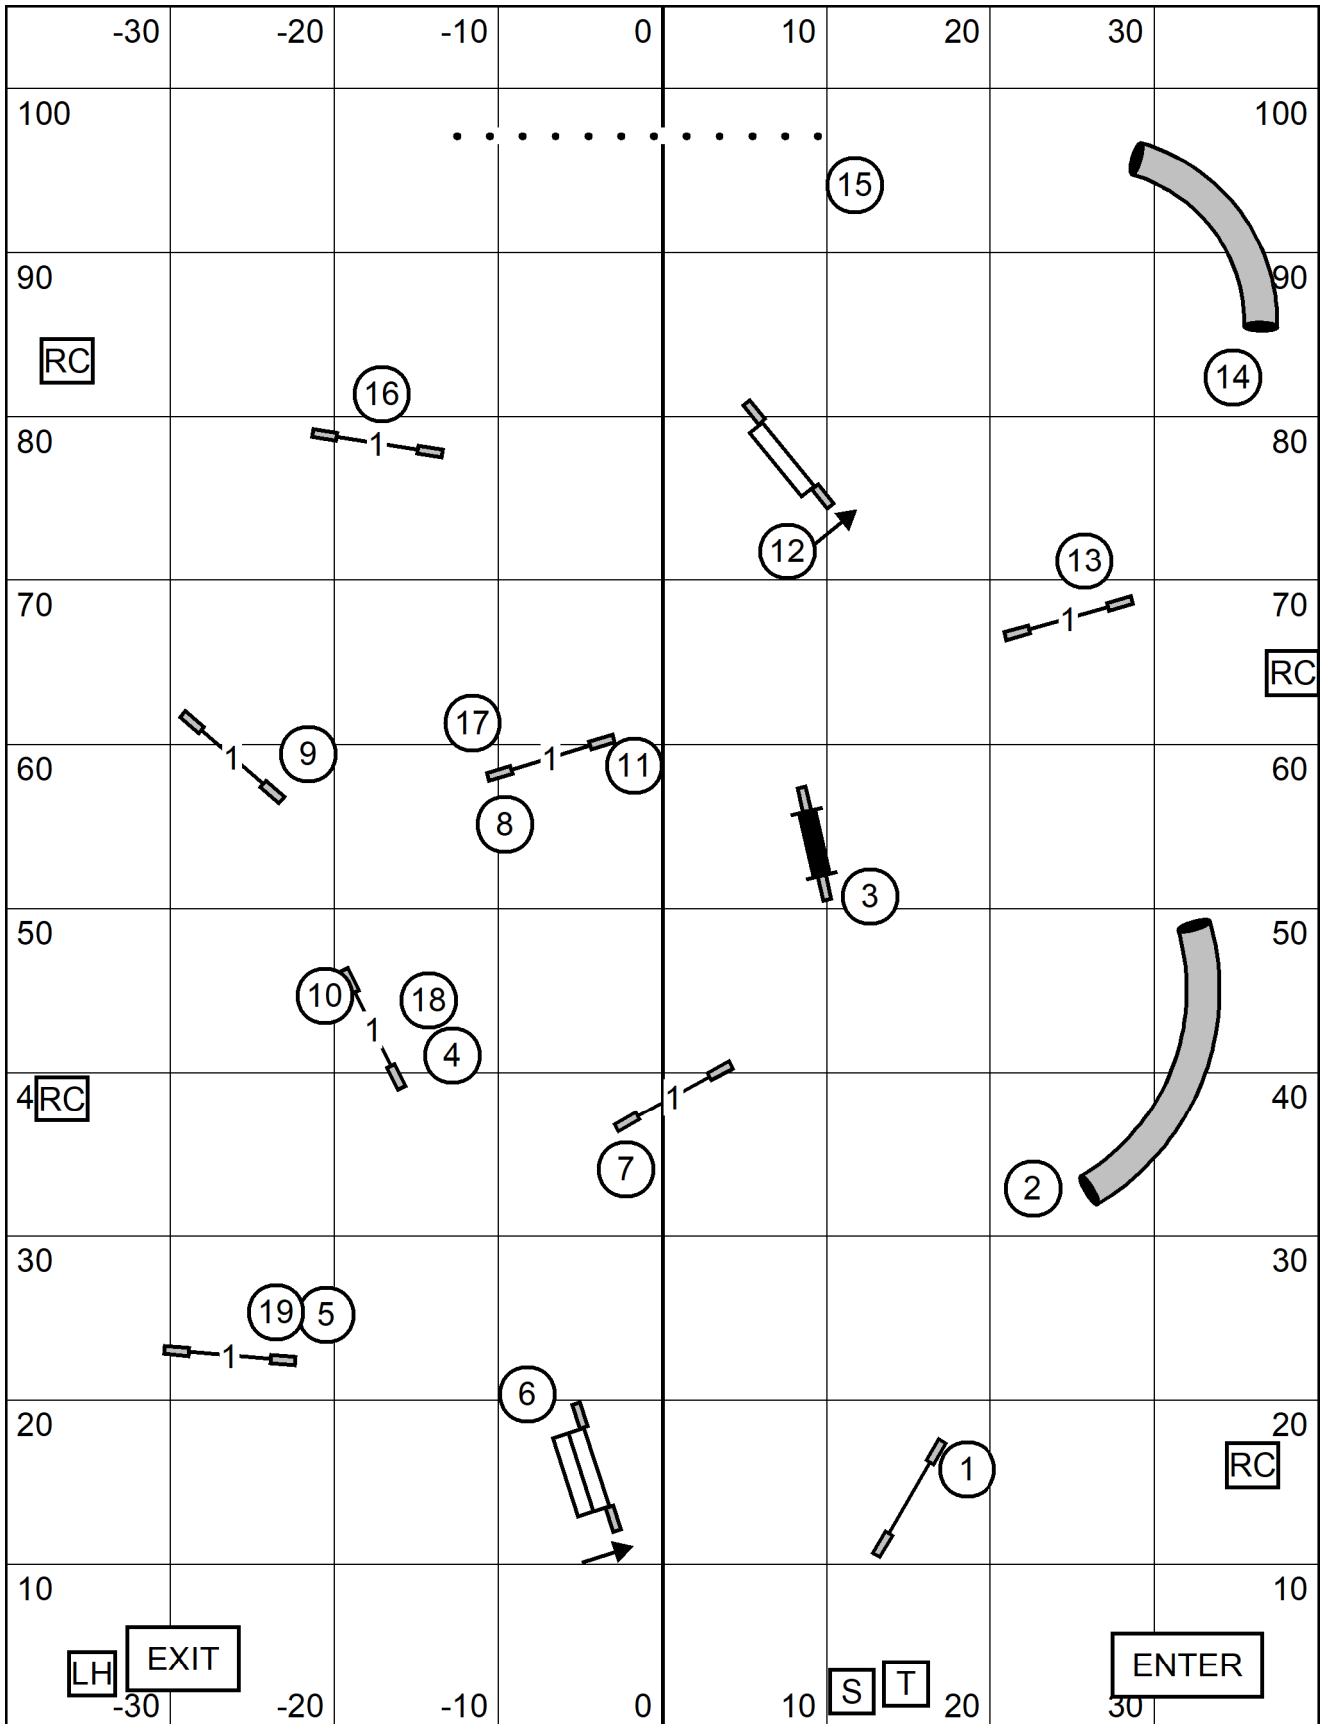

Excellent / Master JWW

February 10, 2023

Mound City Obedience Training Club

Jeff Boyer