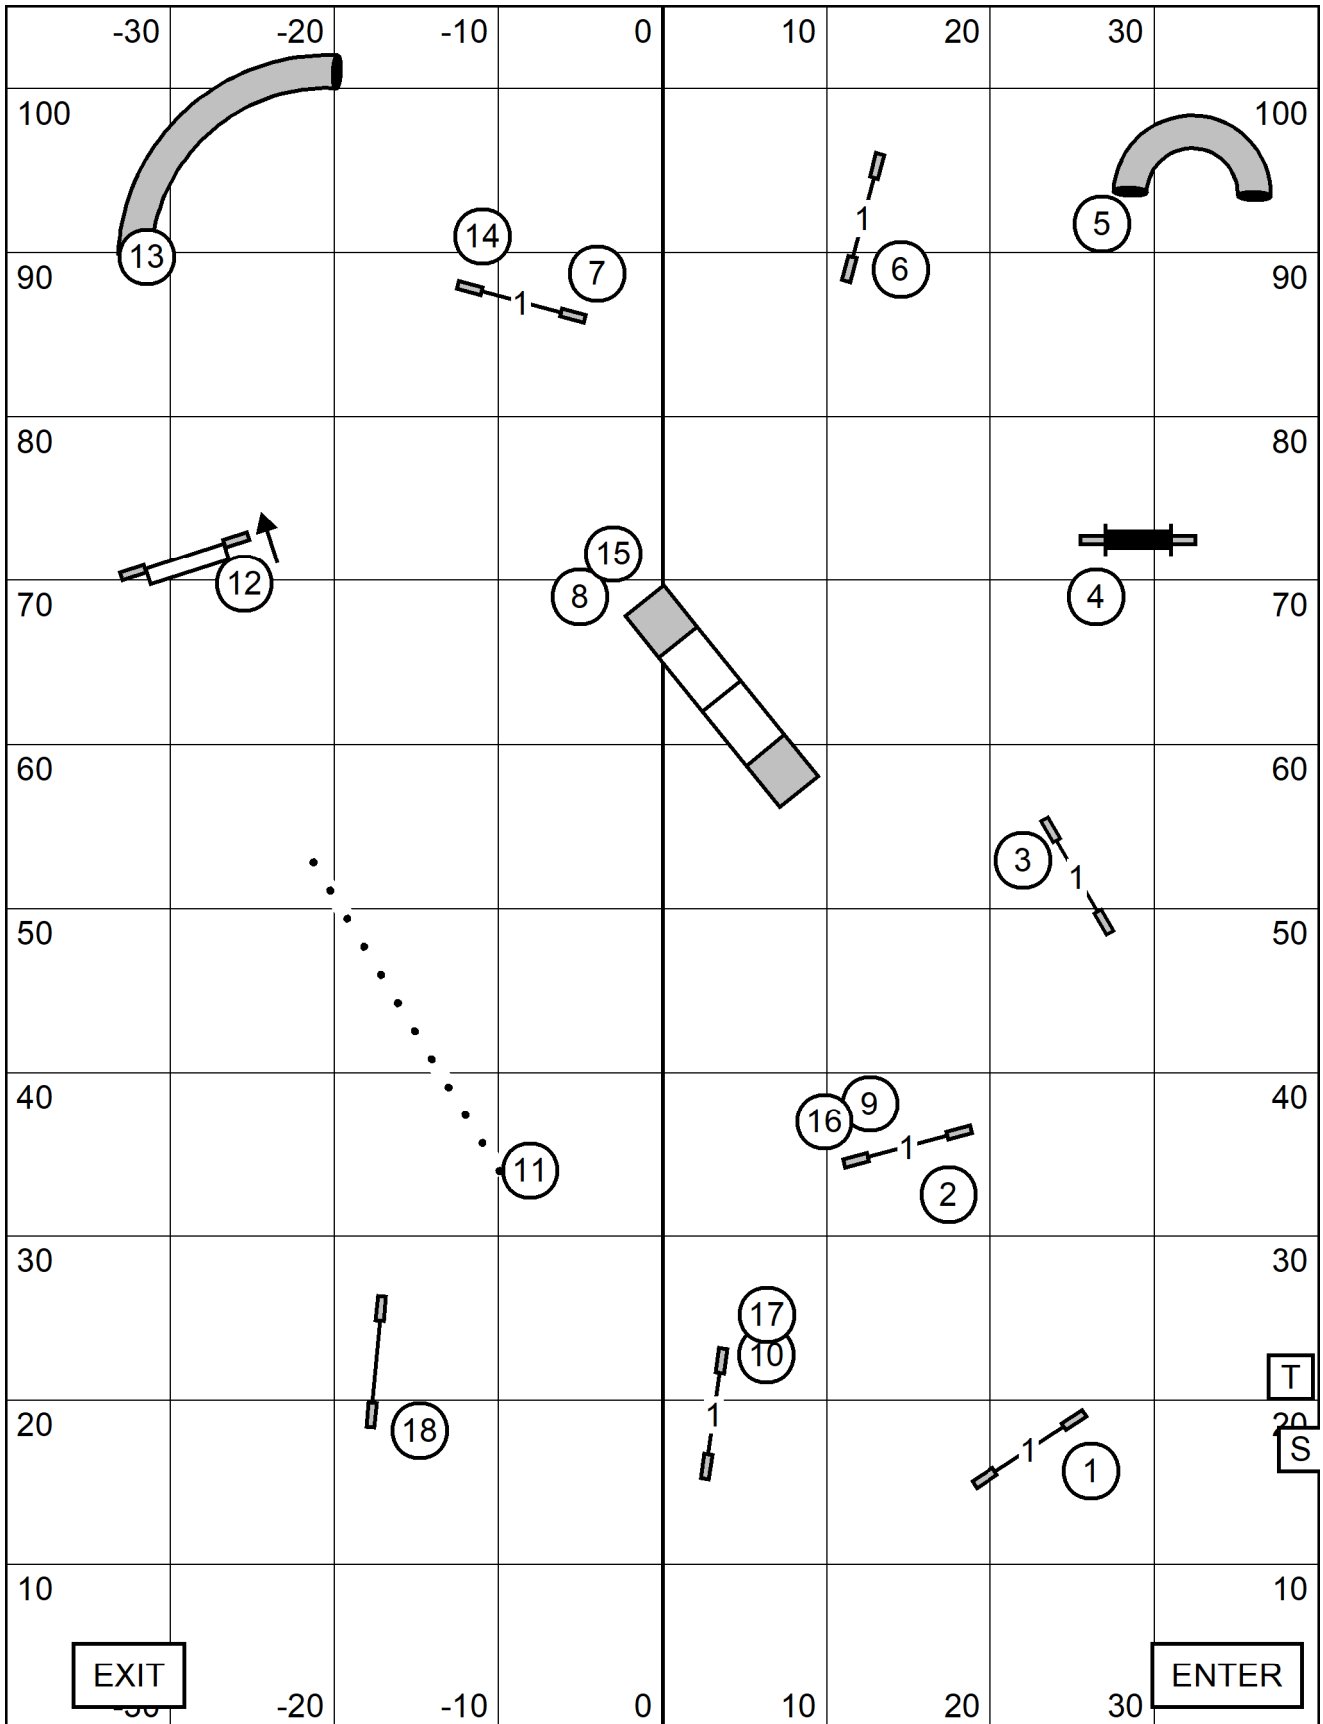

Obstacles are bidirectional except 6, 8, and 9.

Send:
 Excellent / Master: 8-1-6, solid line
 Open: 8-1-6, dotted line
 Novice: 8-1, dotted line

Points required:
 Novice: 50*
 Open: 55*
 Ex / Mas: 60*
 *Must include 20-pt
 send bonus

Finish jump is live at all times.

41 sec - P4"
 38 sec - 8", P8", P12"
 35 sec - 12", 16", P16", P20"
 32 sec - 20", 24", 24"C

FAST All Levels

February 10, 2023
 Mound City Obedience Training Club
 Jeff Boyer