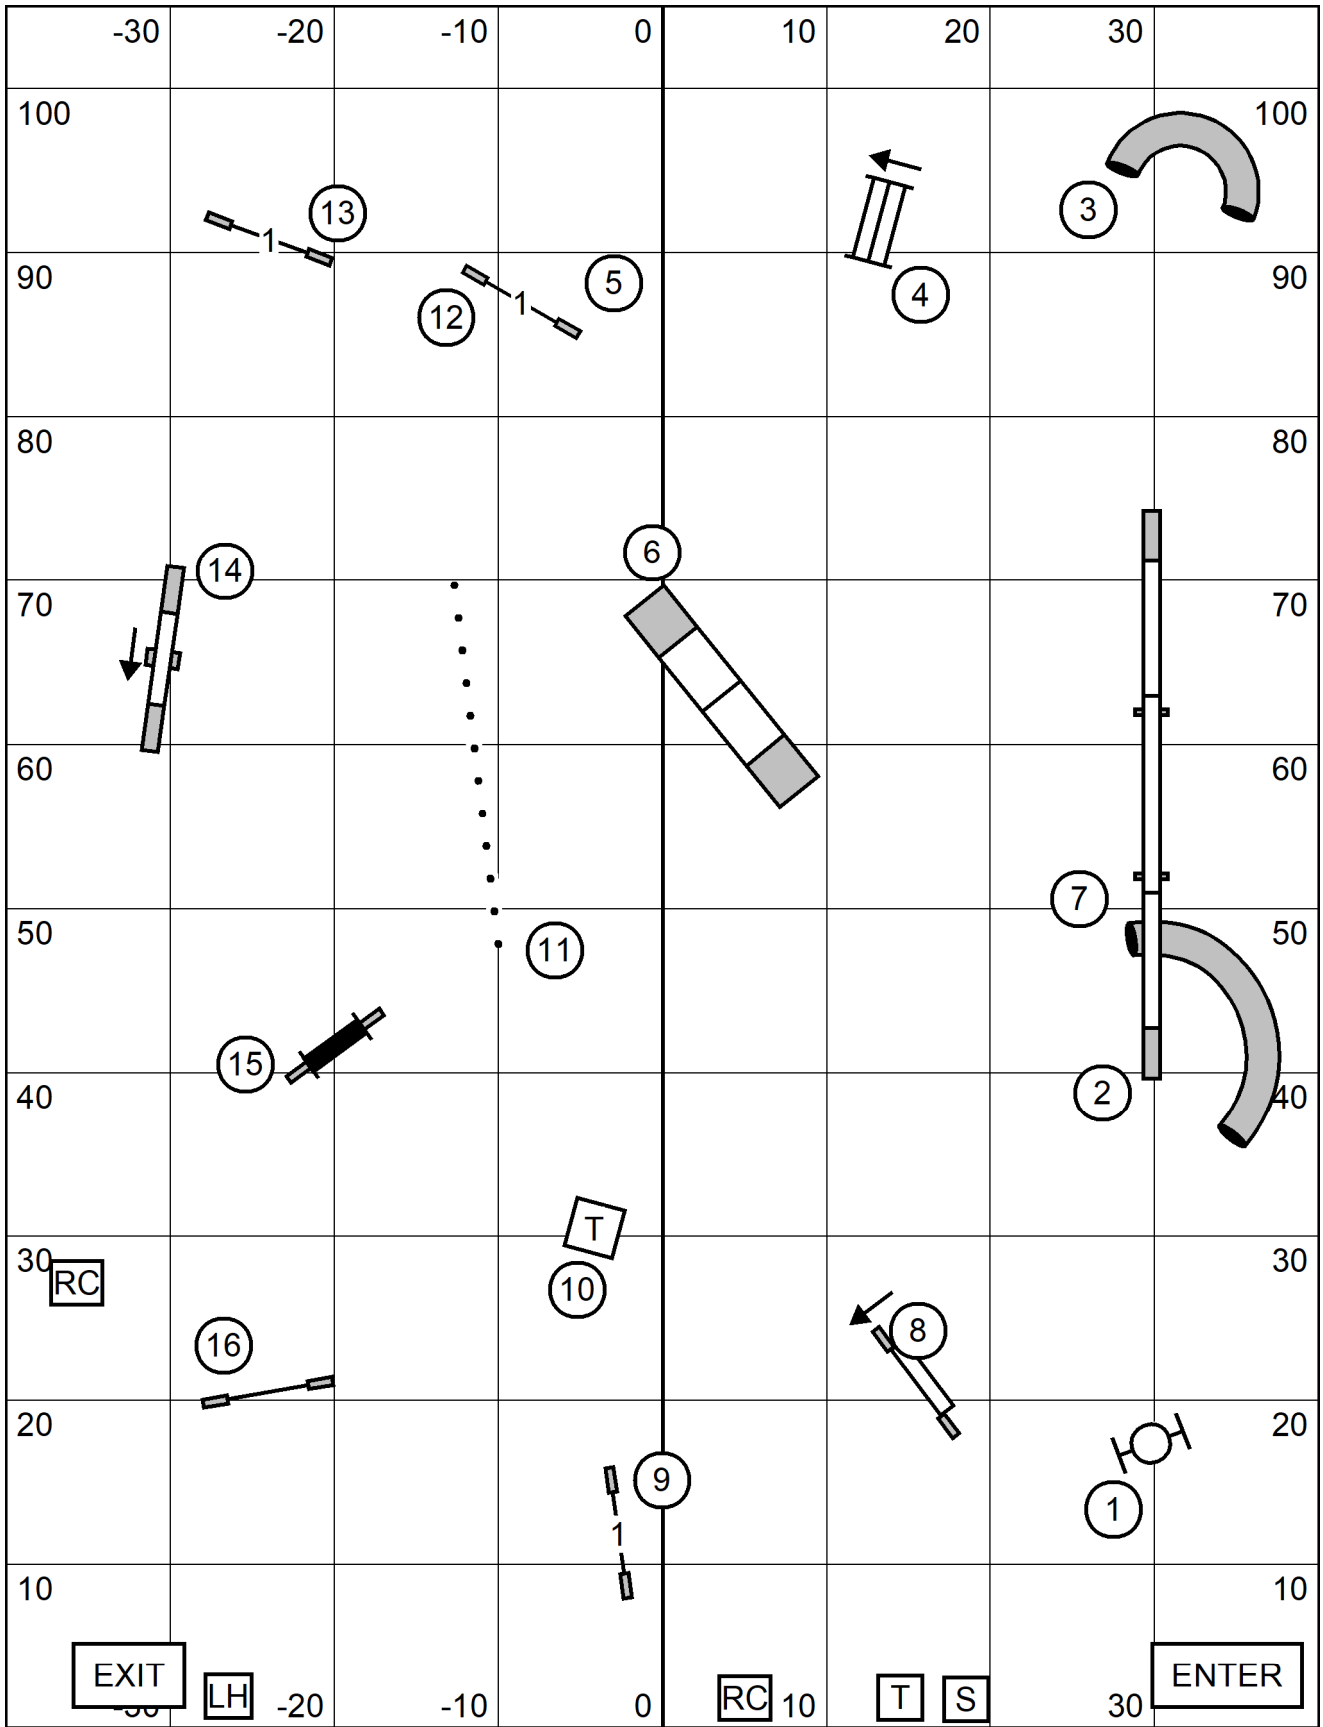

Open Standard
February 10, 2023
Mound City Obedience Training Club
Jeff Boyer