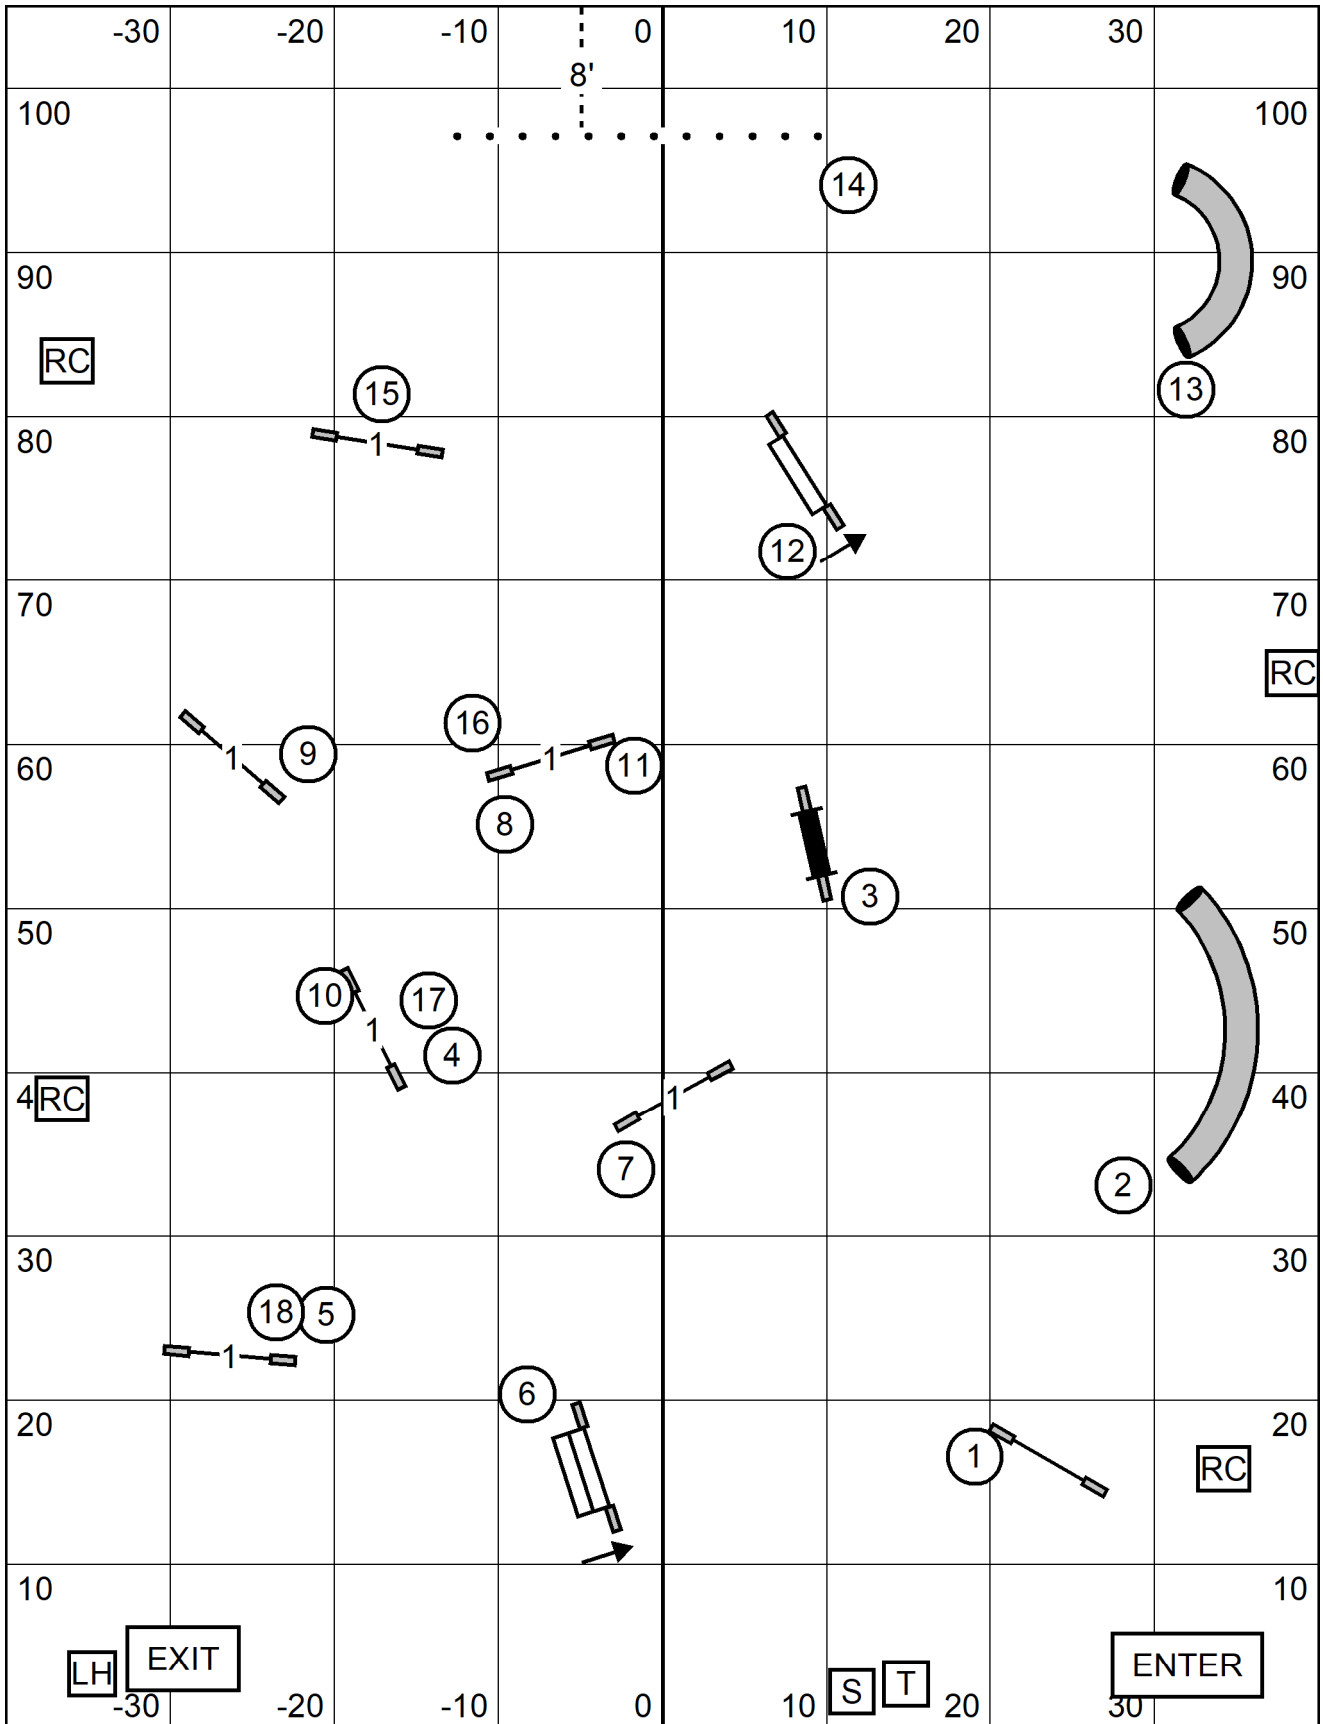

Open JWW

February 10, 2023

Mound City Obedience Training Club

Jeff Boyer